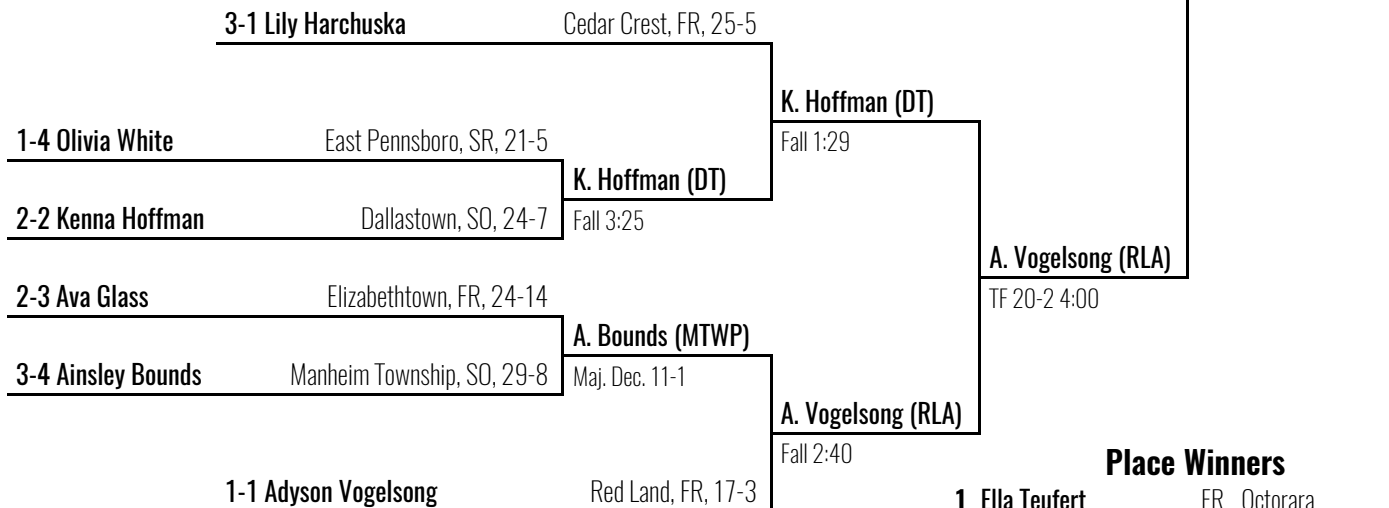

3rd Place
A. Holjes (RLA)
Dec. 12-6

2025 South Central Girls Regional

Penn Manor HS March 1, 2025

124

2025 South Central Girls Regional

Penn Manor HS March 1, 2025

130

Place Winners