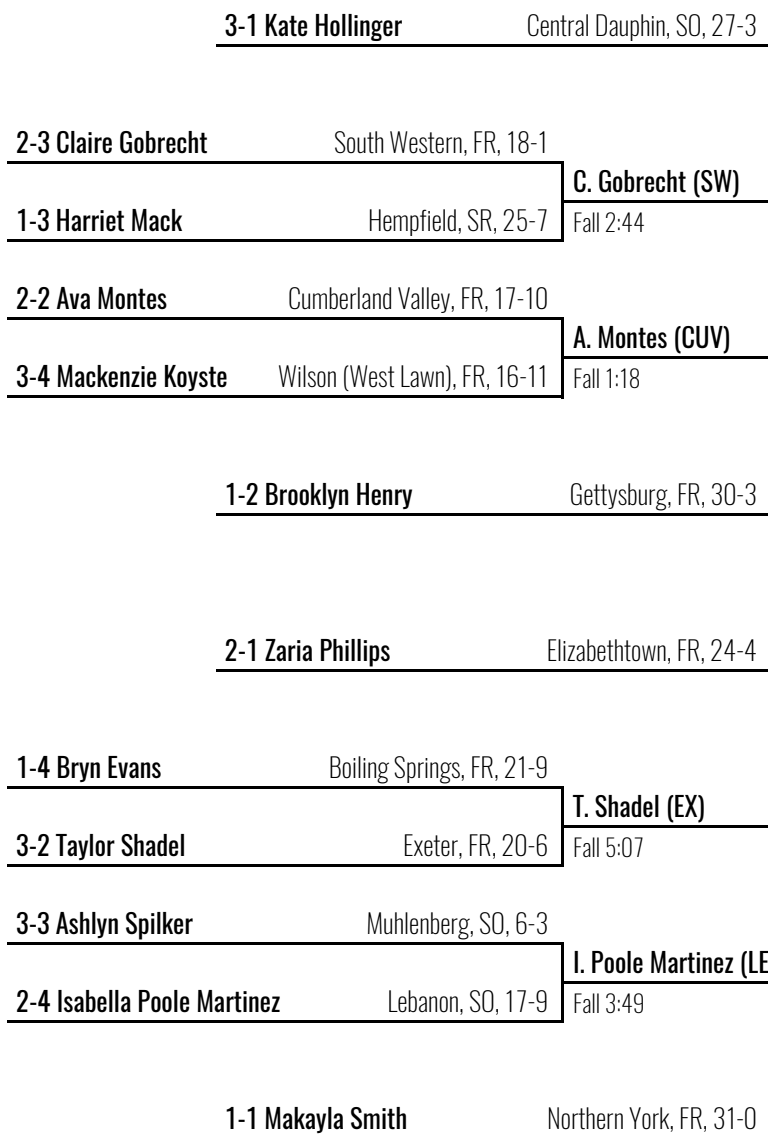

2025 South Central Girls Regional

Penn Manor HS March 1, 2025

100

CHAMPION

M. Smith (NY)
Dec. 6-0

Place Winners

- 1** Makayla Smith FR Northern York
- 2** Brooklyn Henry FR Gettysburg
- 3** Claire Gobrecht FR South Western
- 4** Kate Hollinger SO Central Dauphin
- 5** Zaria Phillips FR Elizabethtown
- 6** Harriet Mack SR Hempfield