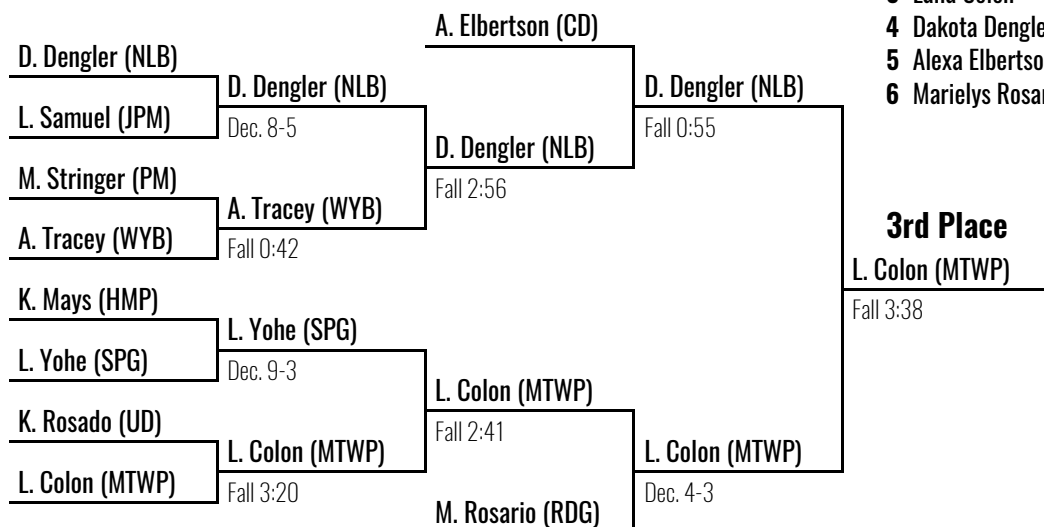

2025 South Central Girls Regional

Penn Manor HS March 1, 2025

142

Place Winners

- | | |
|---------------------------|---------------------|
| 1 Zoey Haines | SR Gettysburg |
| 2 Avery Baldwin | SO Dallastown |
| 3 Laila Colon | JR Manheim Township |
| 4 Dakota Dengler | FR Northern Lebanon |
| 5 Alexa Elbertson | FR Central Dauphin |
| 6 Marielys Rosario | FR Reading |