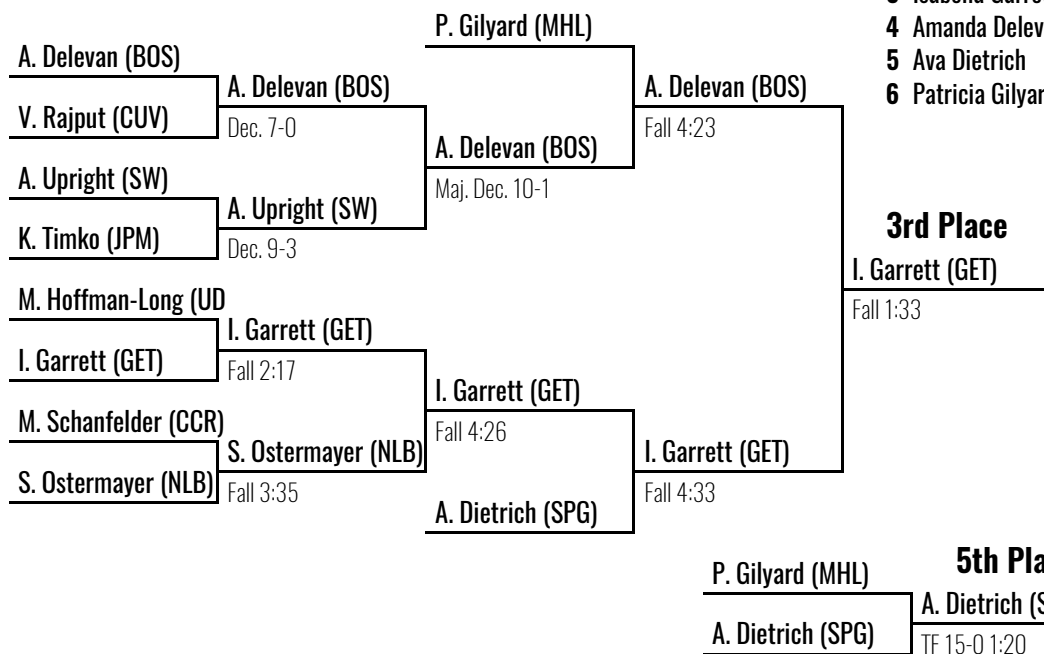

Place Winners

1 Charlotte Gilfoil	SR	Central Dauphin
2 Veronica White	JR	East Pennsboro
3 Isabella Garrett	SO	Gettysburg
4 Amanda Delevan	SR	Boiling Springs
5 Ava Dietrich	SO	Spring Grove
6 Patricia Gilyard	SR	Muhlenberg