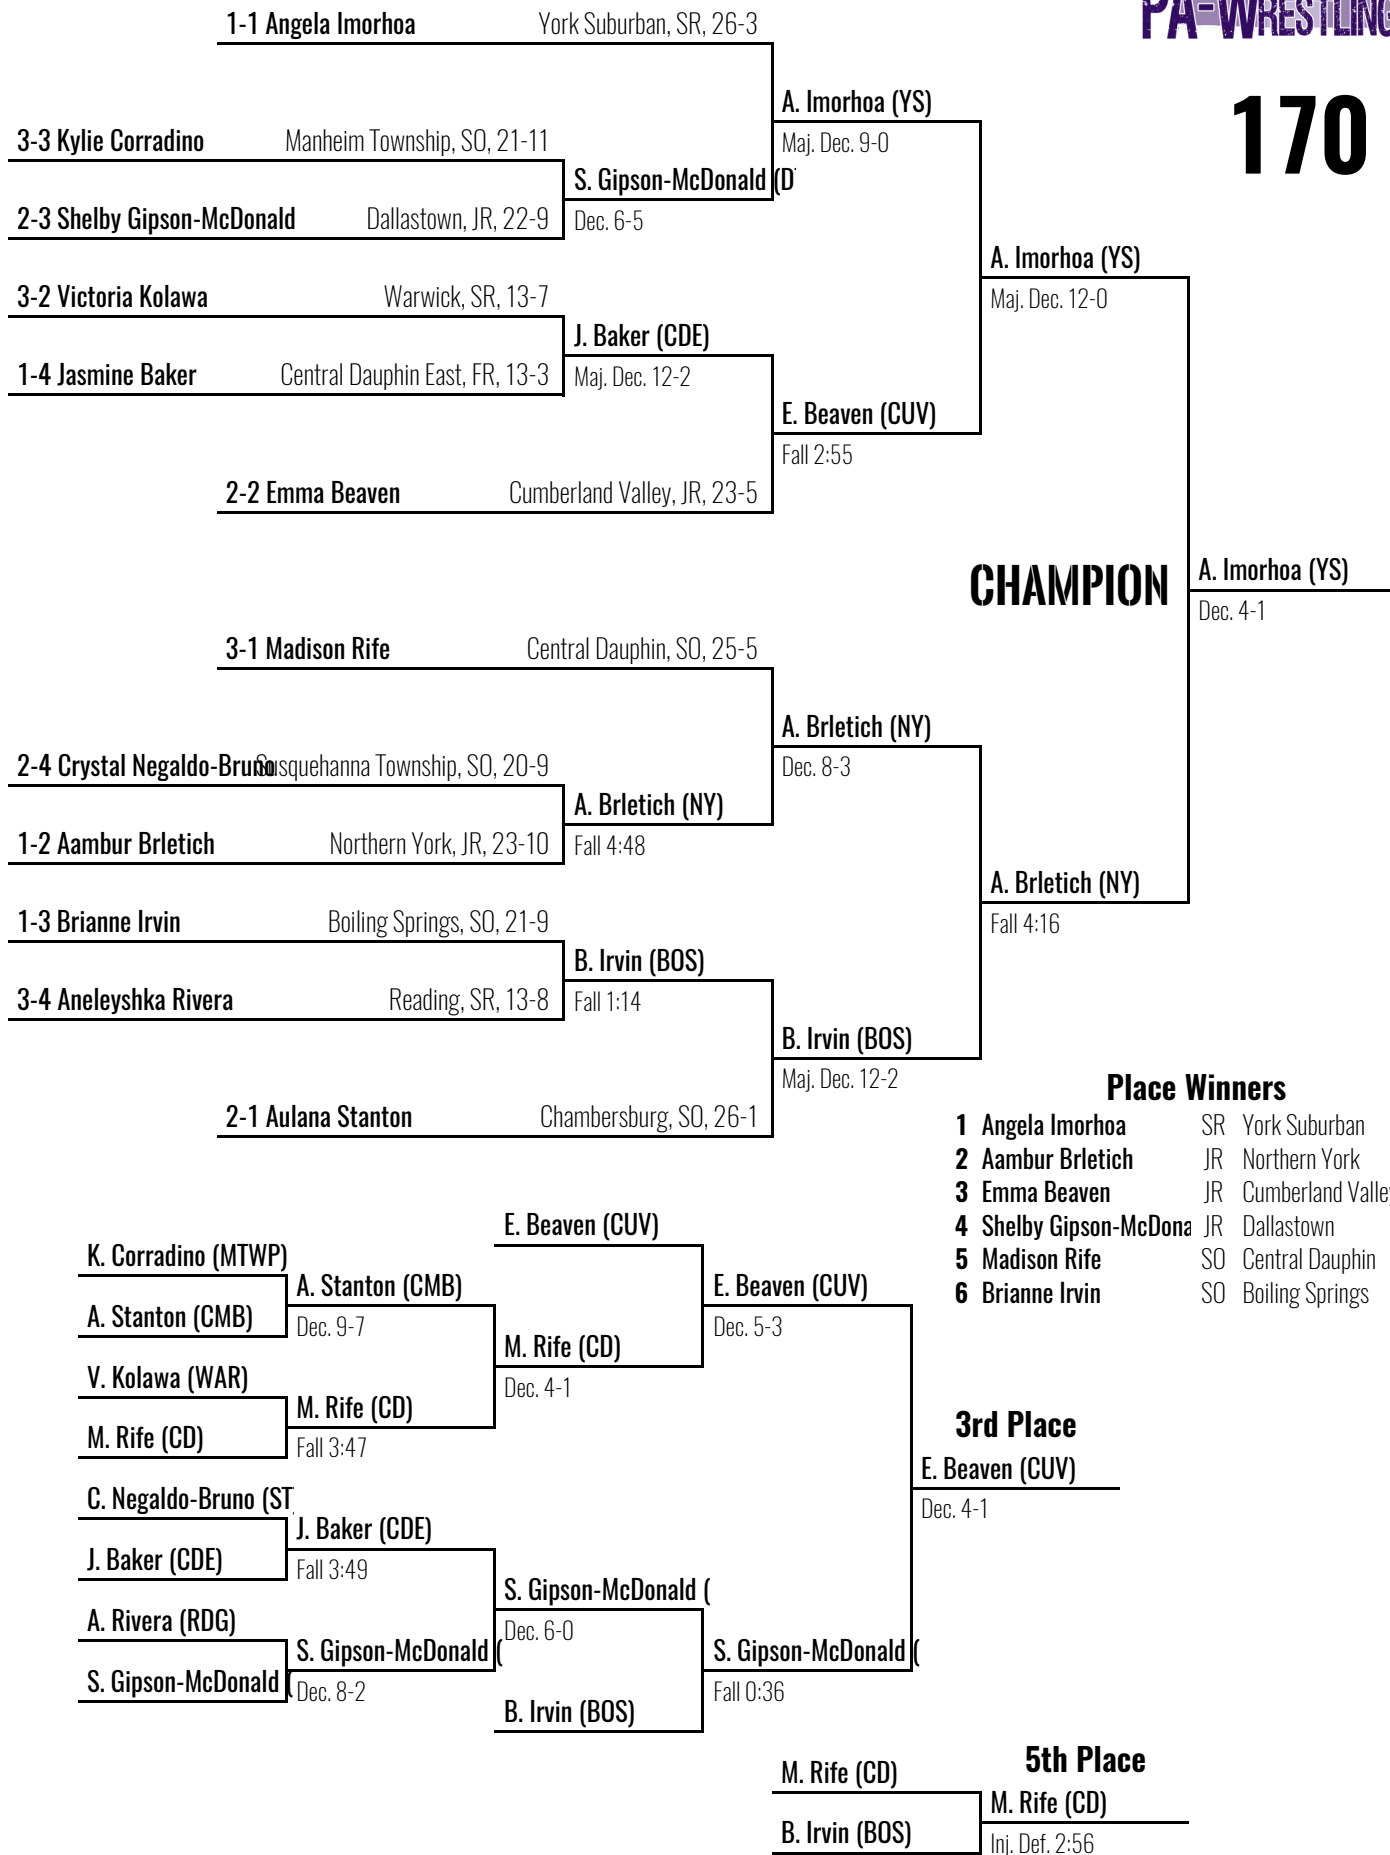

2025 South Central Girls Regional

Penn Manor HS March 1, 2025

170