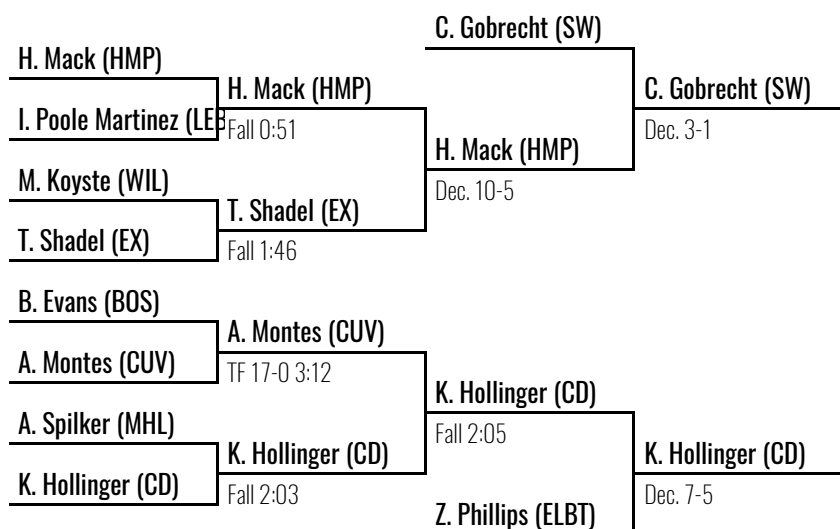

5th Place

H. Mack (HMP)
Z. Phillips (ELBT)
Fall 2:24