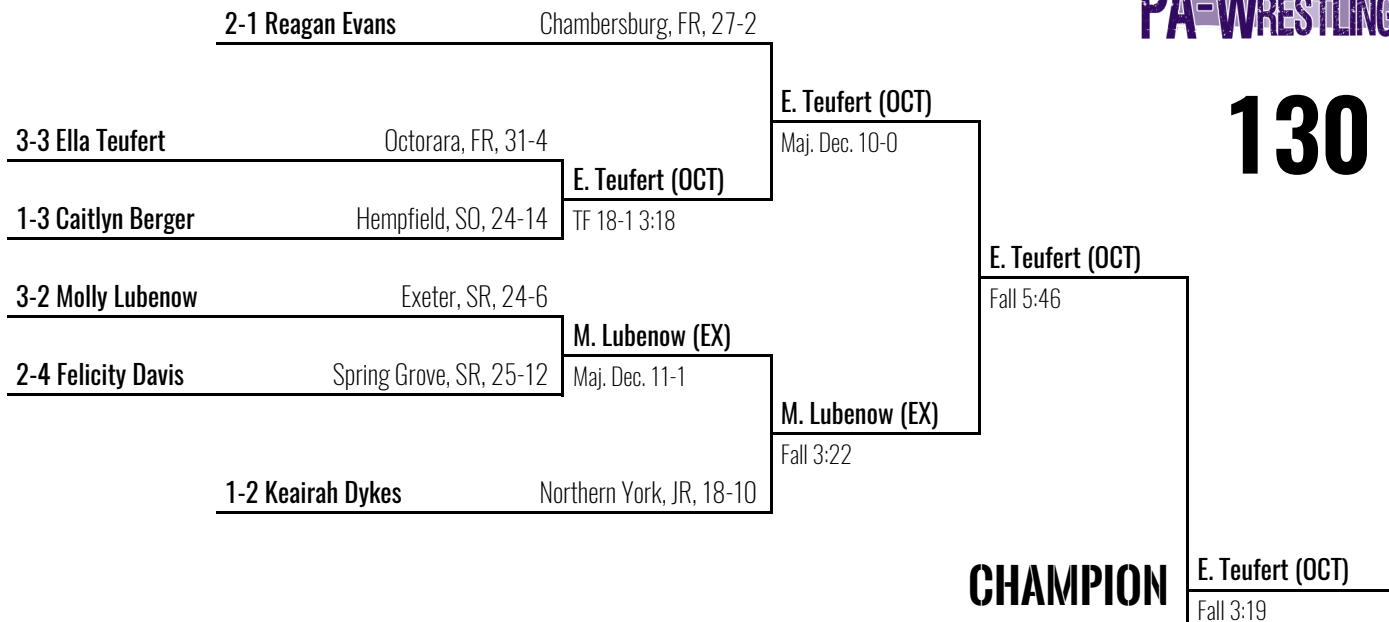

3rd Place
A. Holjes (RLA)
Dec. 12-6

2025 South Central Girls Regional

Penn Manor HS March 1, 2025

124

2025 South Central Girls Regional

Penn Manor HS March 1, 2025

130

Place Winners