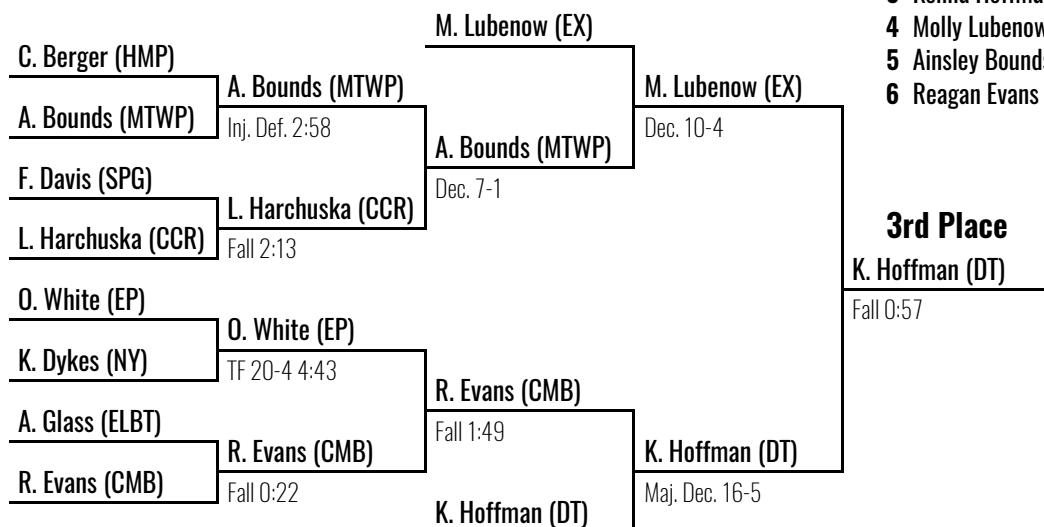

3rd Place

K. Hoffman (DT)
Fall 0:57

5th Place

A. Bounds (MTWP)	A. Bounds (MTWP)
R. Evans (CMB)	Fall 4:15