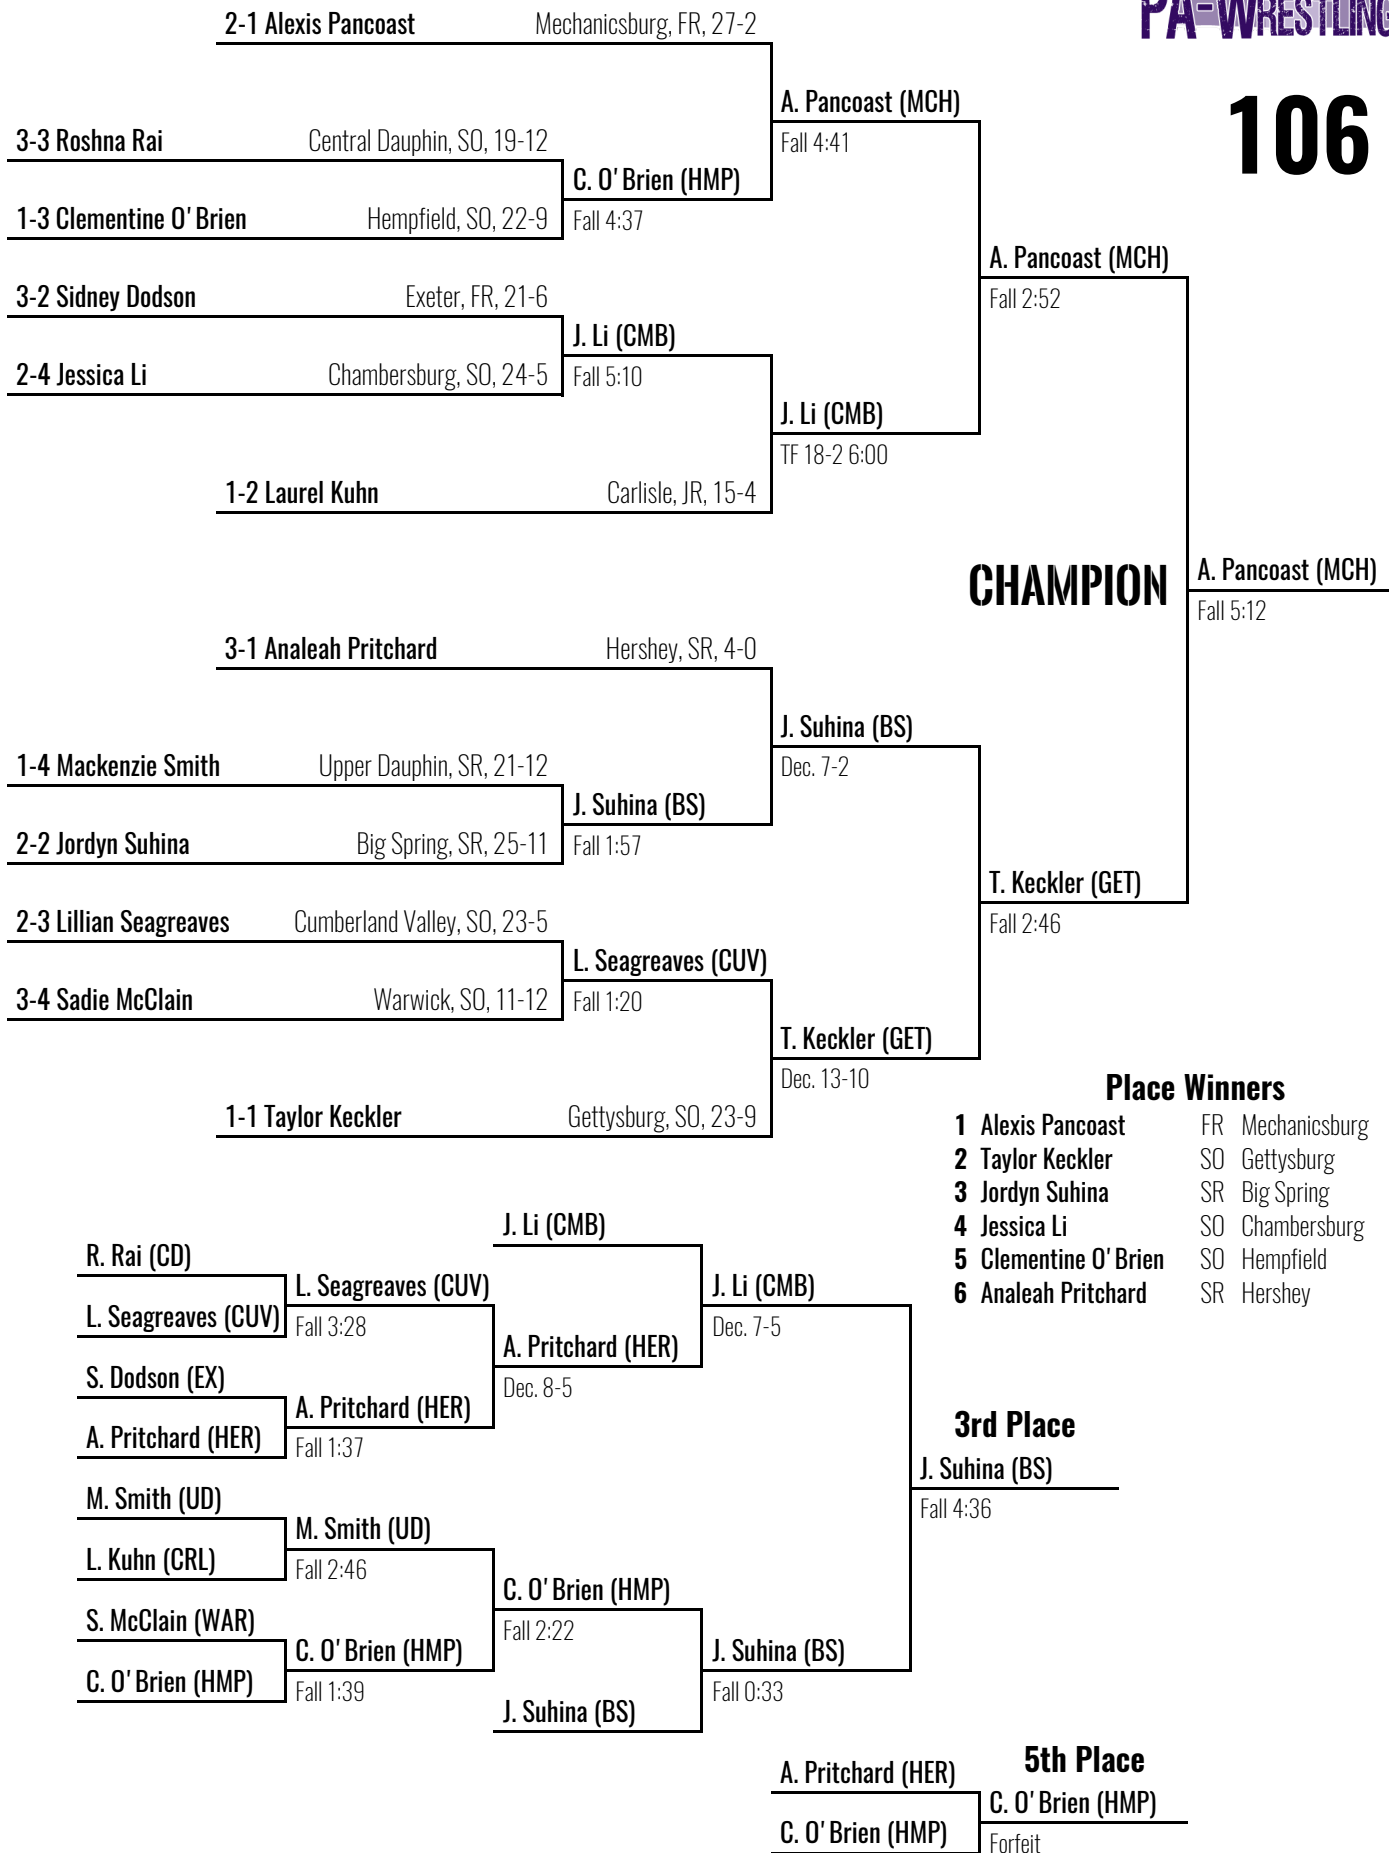

2025 South Central Girls Regional

Penn Manor HS March 1, 2025

106

CHAMPION

Place Winners

- 1 Alexis Pancoast FR Mechanicsburg
- 2 Taylor Keckler SO Gettysburg
- 3 Jordyn Suhina SR Big Spring
- 4 Jessica Li SO Chambersburg
- 5 Clementine O' Brien SO Hempfield
- 6 Analeah Pritchard SR Hershey

3rd Place

J. Suhina (BS)
Fall 4:36

5th Place

A. Pritchard (HER)
C. O' Brien (HMP)
Forfeit