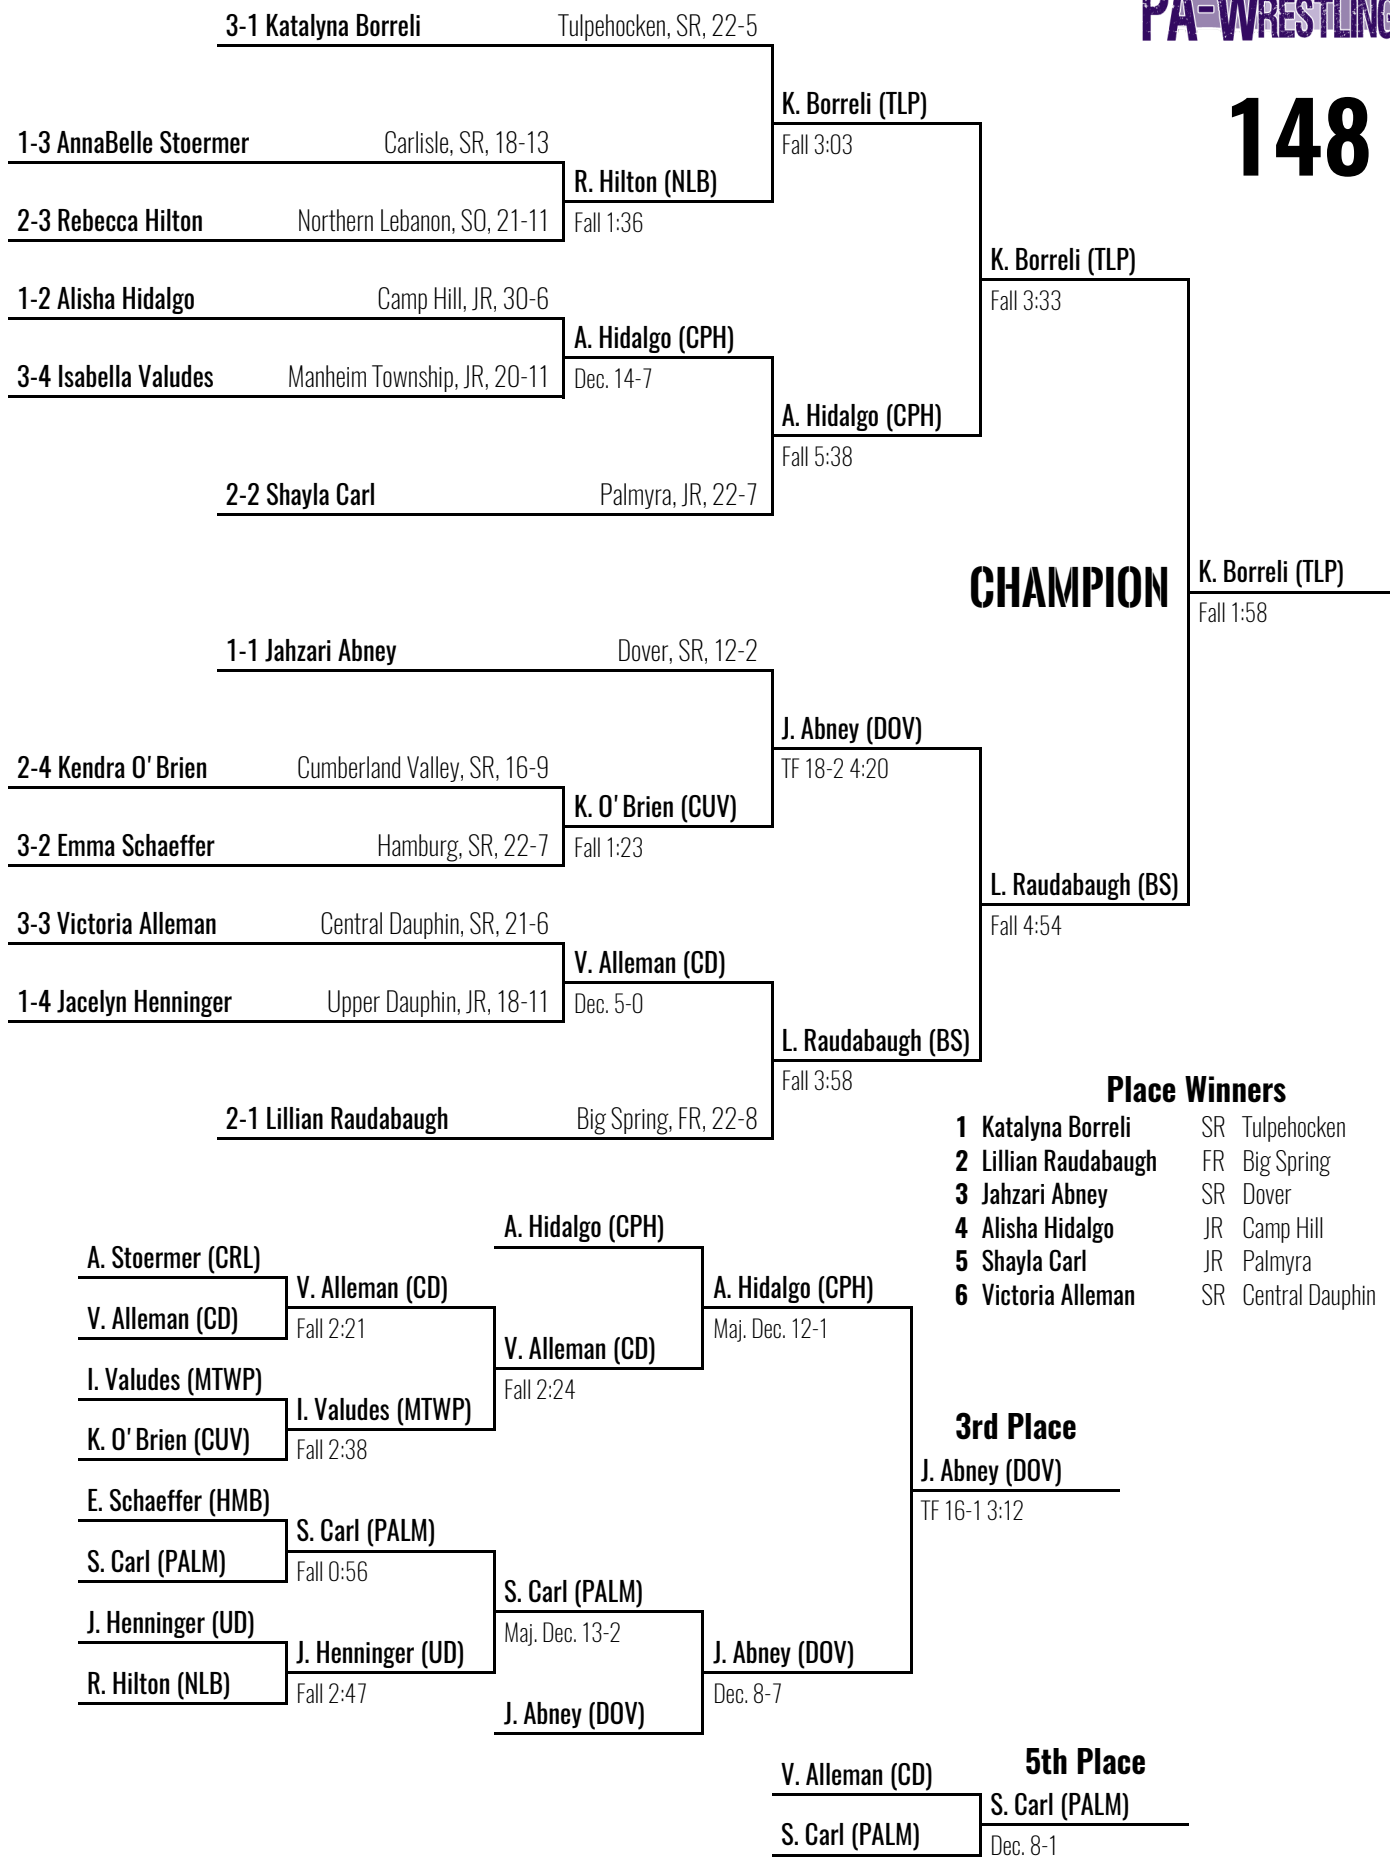

2025 South Central Girls Regional

Penn Manor HS March 1, 2025

148

Place Winners

- 1 Katalyna Borreli SR Tulpehocken
- 2 Lillian Raudabaugh FR Big Spring
- 3 Jahzari Abney SR Dover
- 4 Alisha Hidalgo JR Camp Hill
- 5 Shayla Carl JR Palmyra
- 6 Victoria Alleman SR Central Dauphin