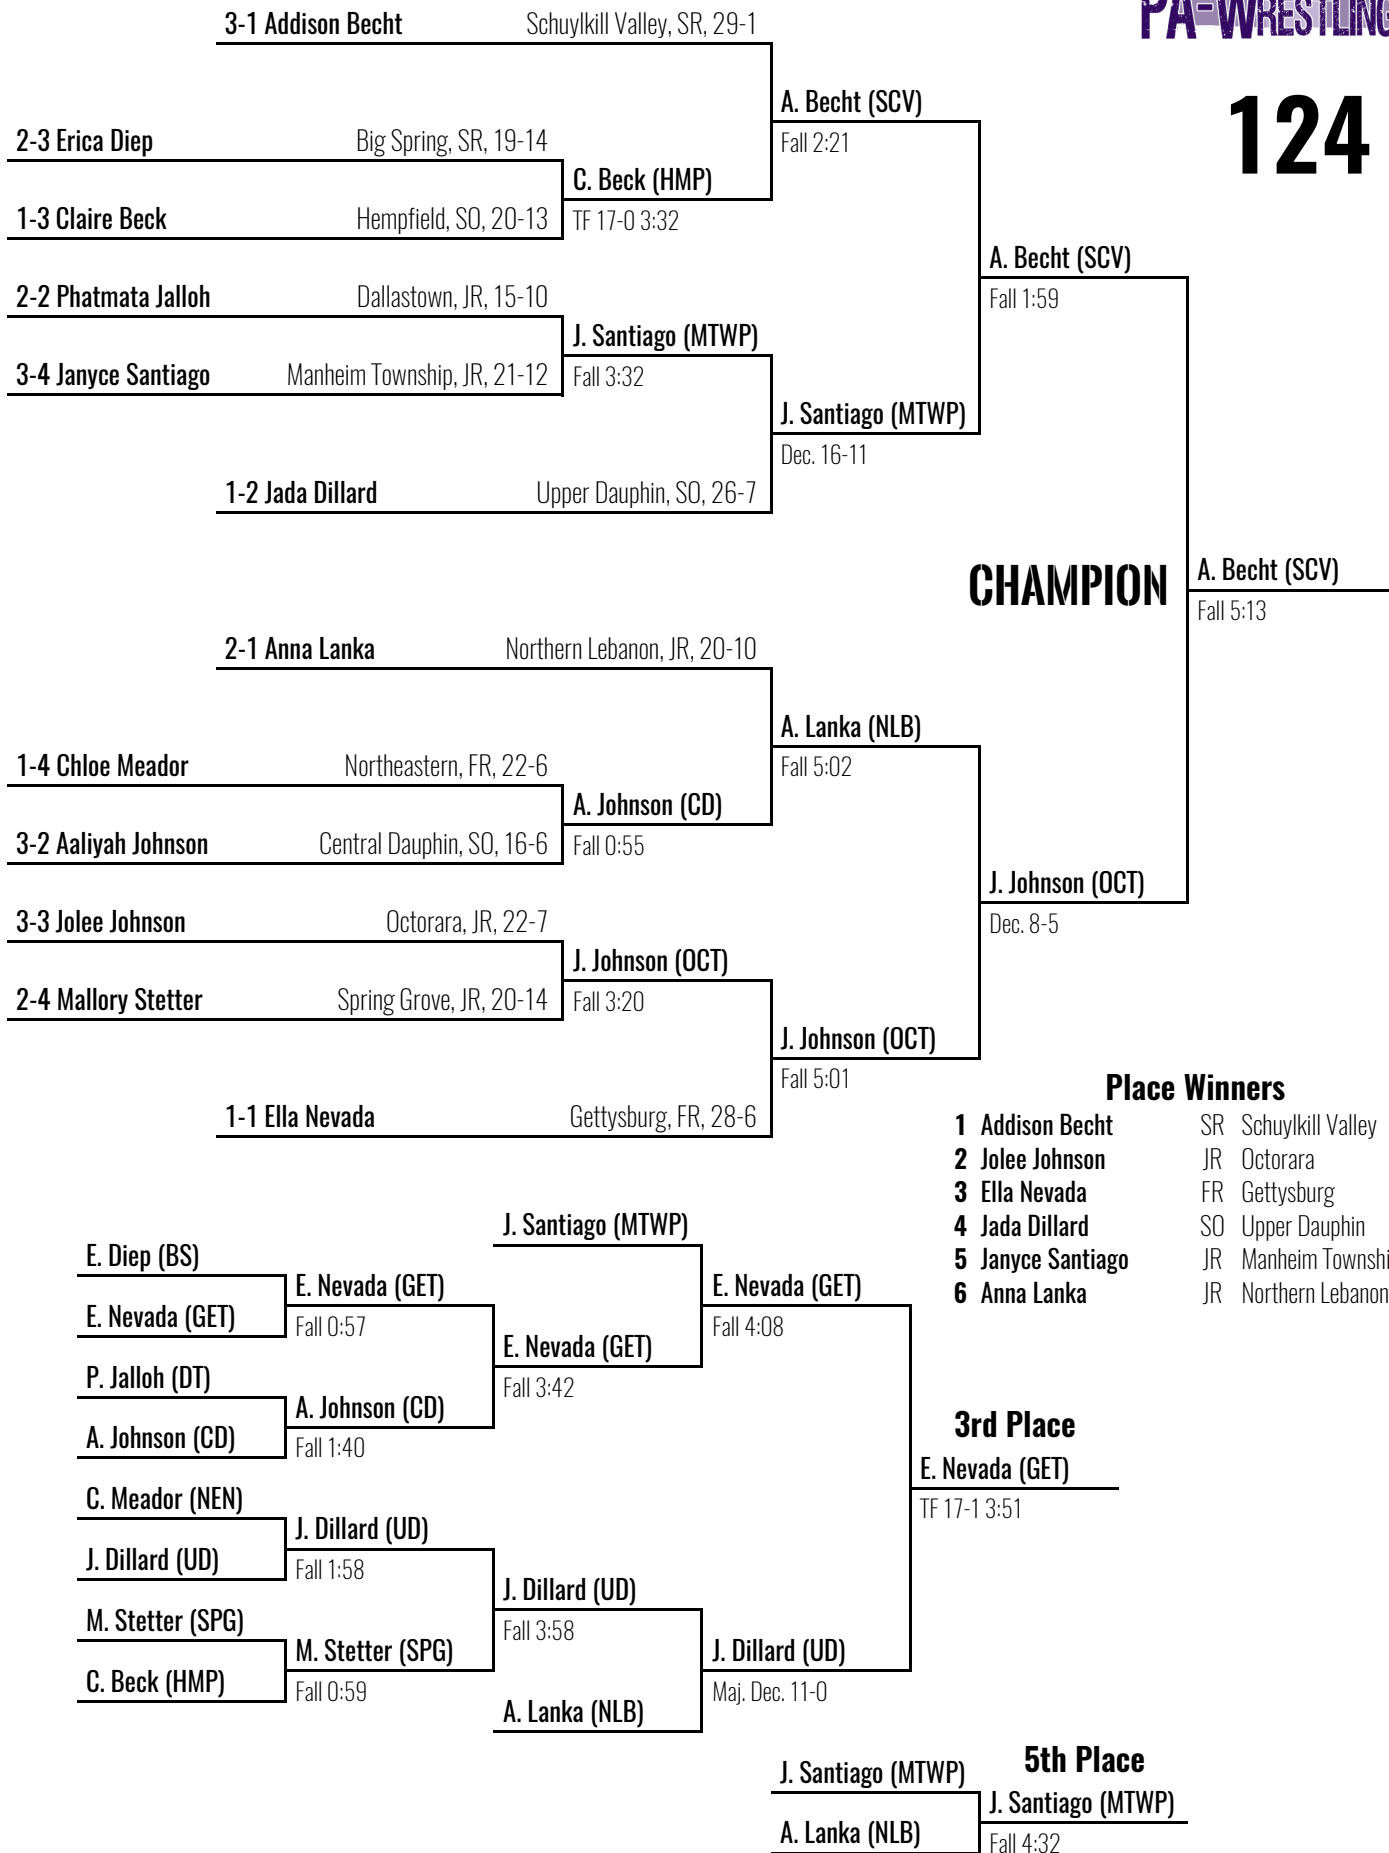

2025 South Central Girls Regional

Penn Manor HS March 1, 2025

124