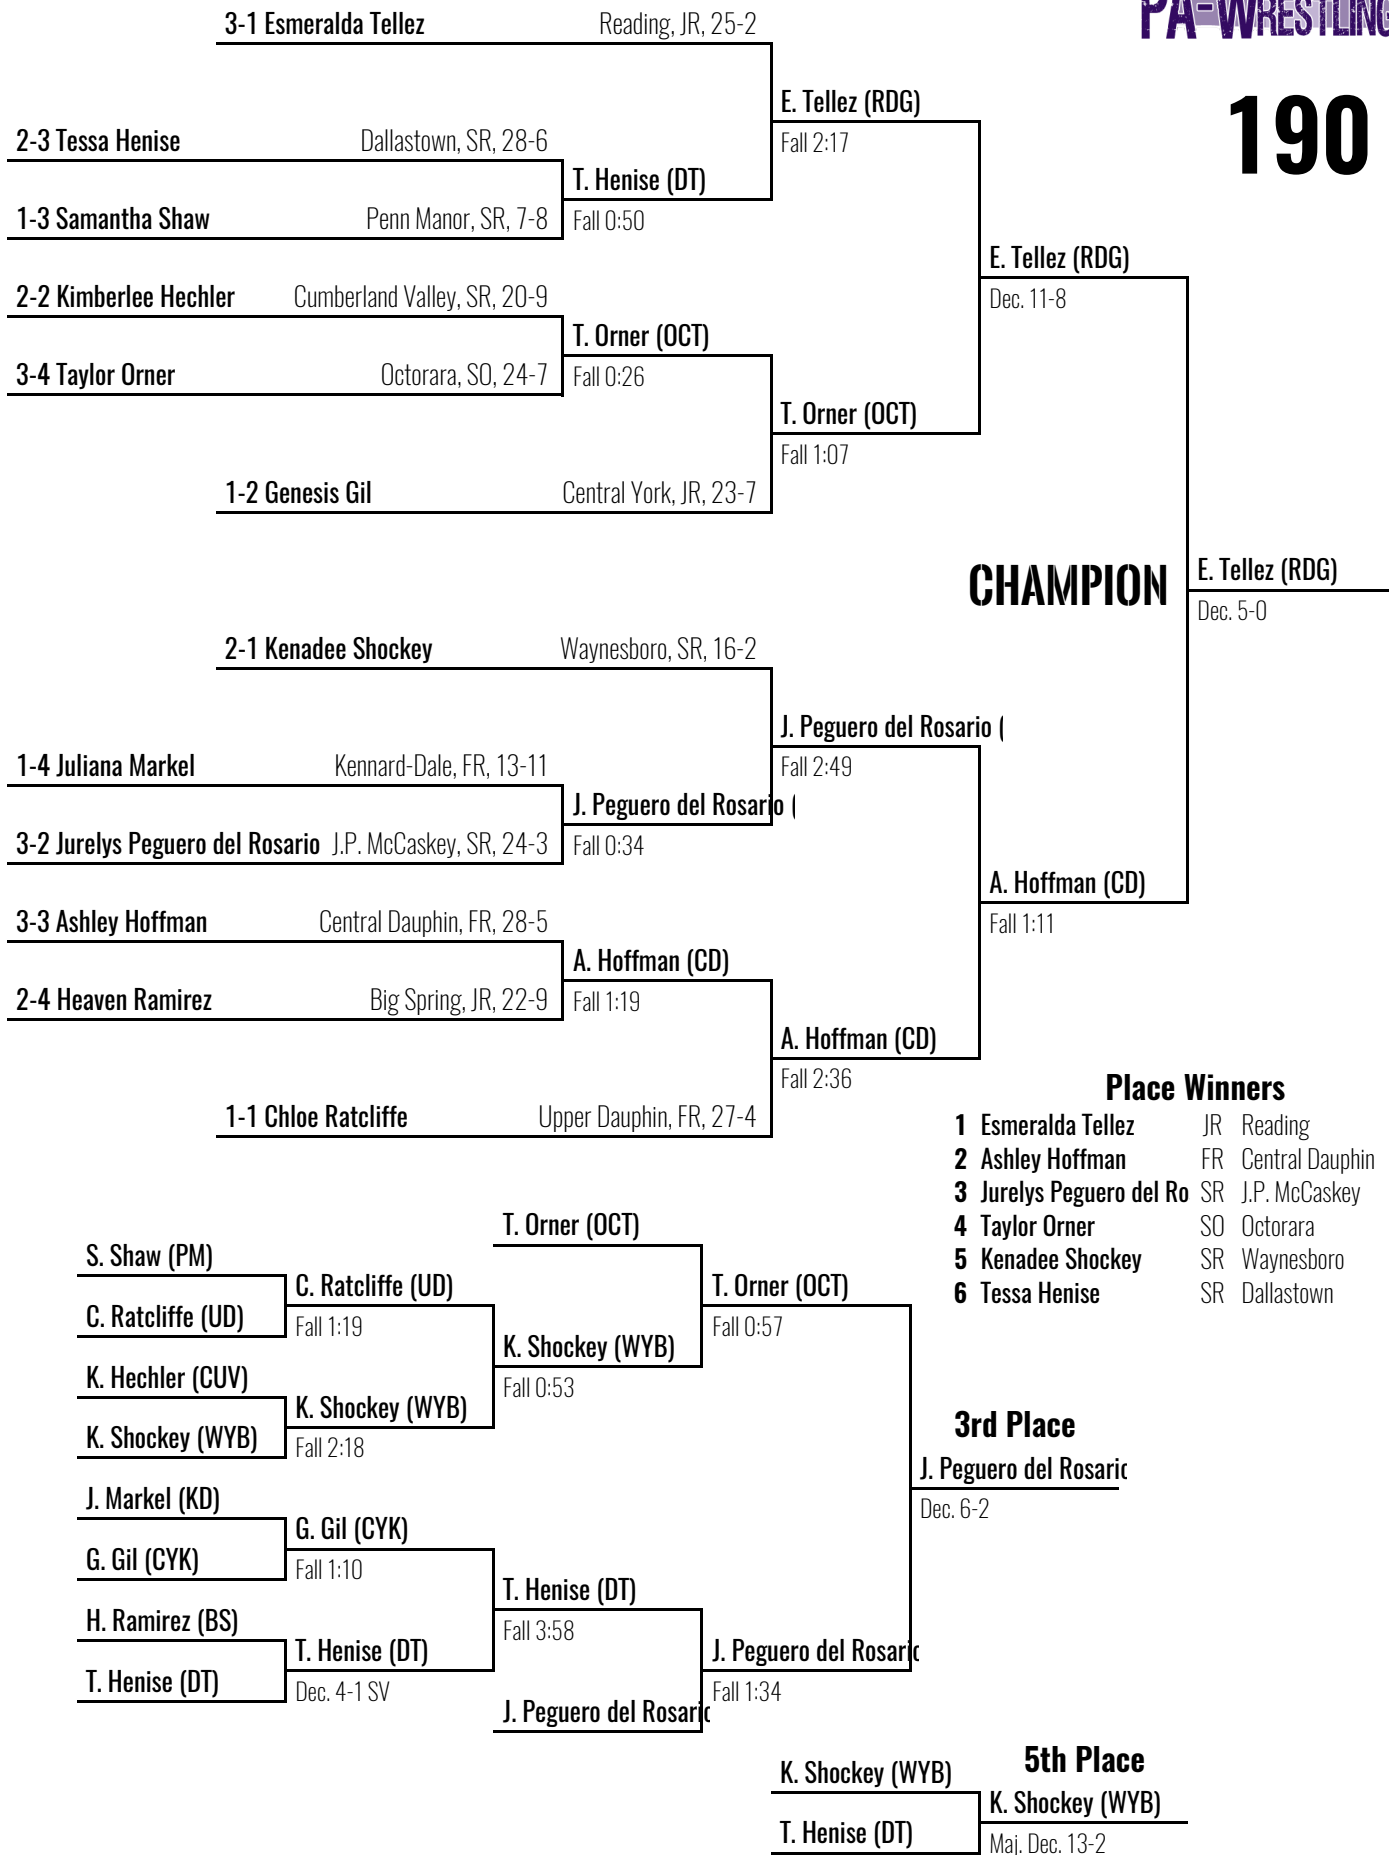

2025 South Central Girls Regional

Penn Manor HS March 1, 2025

190