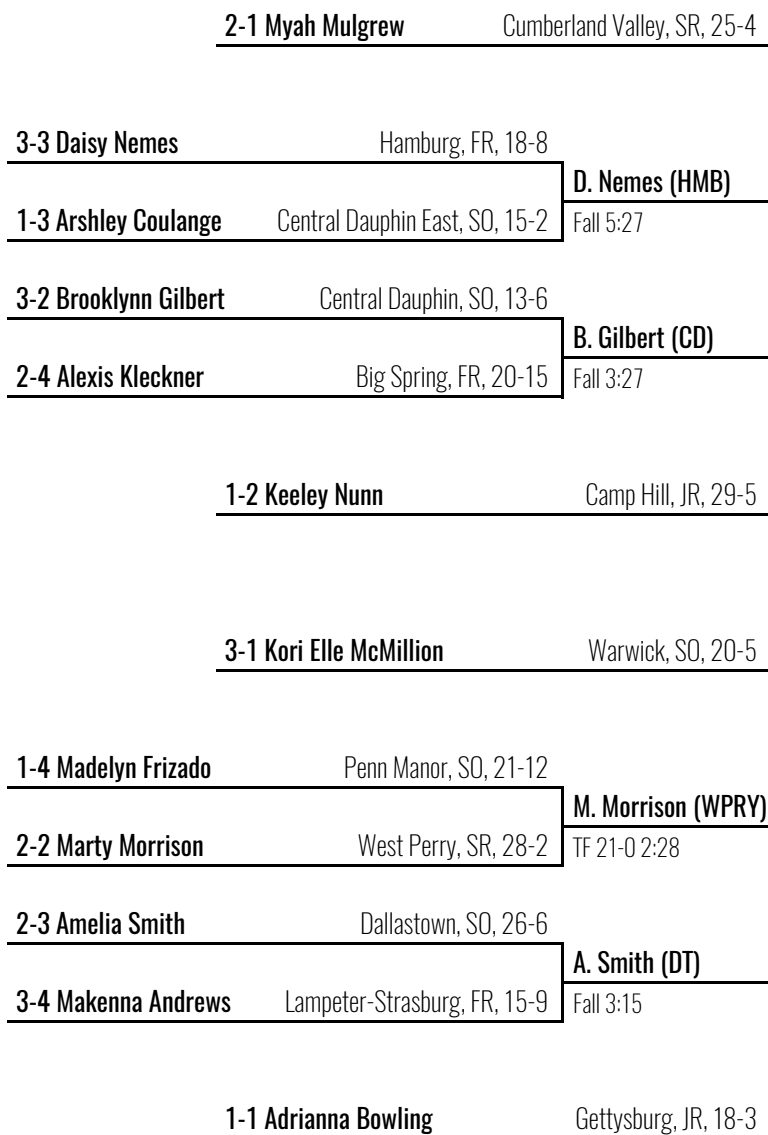

3rd Place

M. Mulgrew (CUV)

Dec. 8-3

5th Place

M. Morrison (WPRY)

D. Nemes (HMB)

M. Morrison (WPRY)

Dec. 7-2