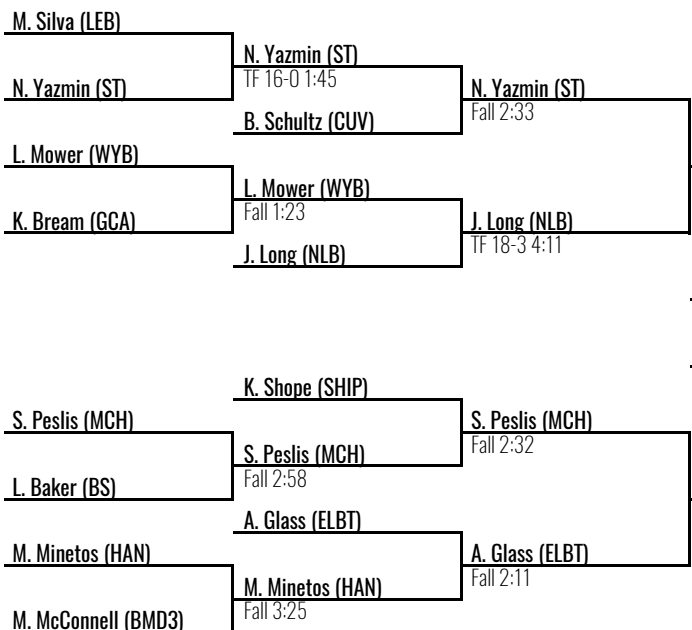

5th Place

N. Yazmin (ST)
F. Davis (SPG)
Fall 3:37