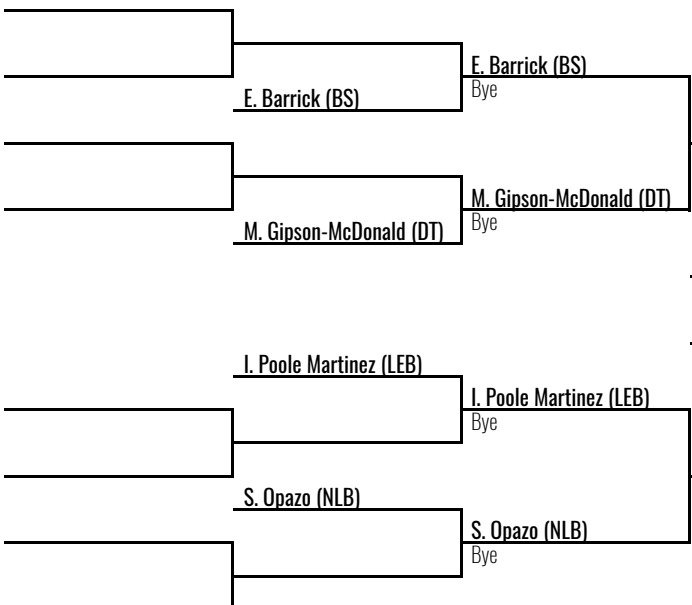

5th Place

E. Barrick (BS)

J. Oliseh (ST)

J. Oliseh (ST)
Dec. 7-2

E. Barrick (BS)
Dec. 7-6

C. Gobrecht (SW)

J. Oliseh (ST)

I. Poole Martinez (LEB)
Fall 1:14

C. Gobrecht (SW)
Maj. Dec. 11-1

I. Poole Martinez (LEB)
Dec. 9-2