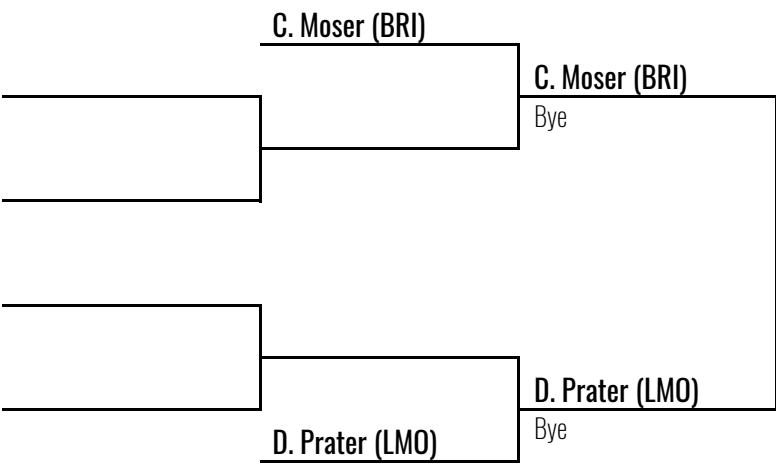

3rd Place

C. Moser (BRI)
Forfeit