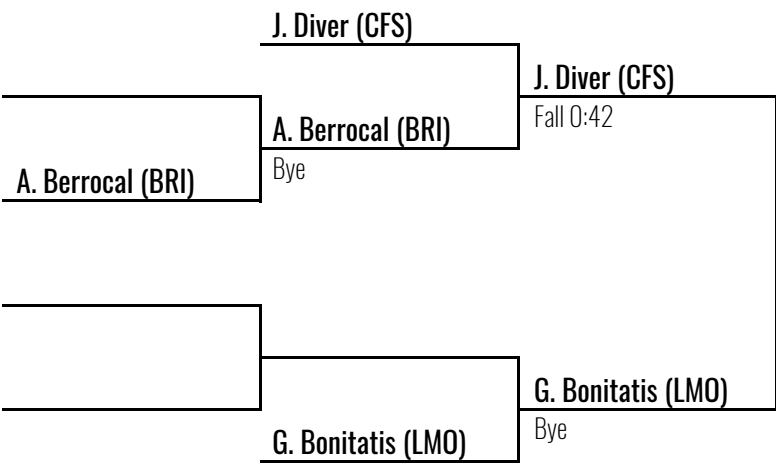

3rd Place

J. Diver (CFS)
Fall 4:42