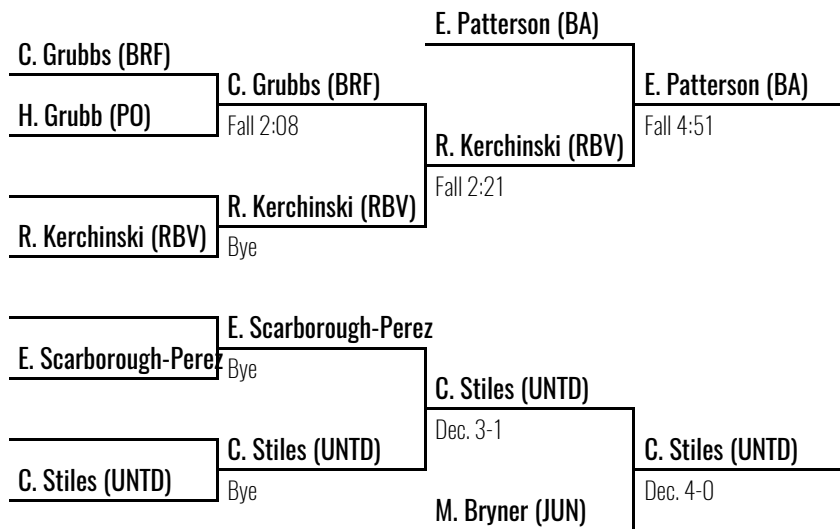

3rd Place

C. Stiles (UNTD)
Dec. 6-0

7th Place
C. Grubbs (BRF) vs E. Scarborough-Perez
E. Scarborough-Perez Fall 2:44

5th Place
R. Kerchinski (RBV) vs M. Bryner (JUN)
M. Bryner (JUN) Fall 1:48