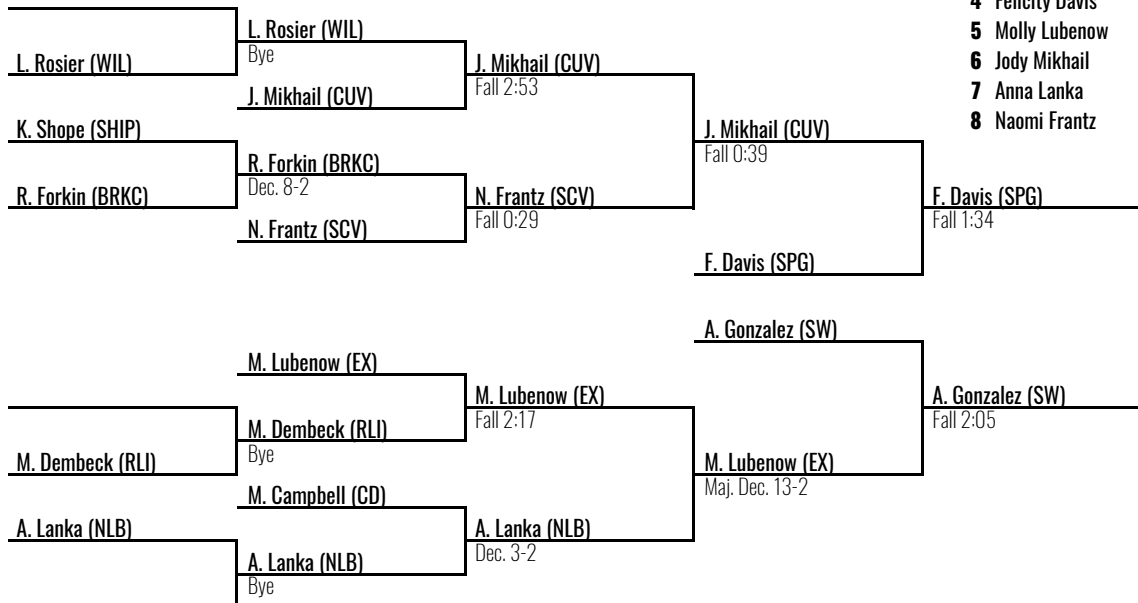

3rd Place

A. Gonzalez (SW)
Dec. 7-2

7th Place

N. Frantz (SCV)
Dec. 5-2

A. Lanka (NLB)

5th Place

J. Mikhail (CUV)

M. Lubenow (EX)
Fall 2:14