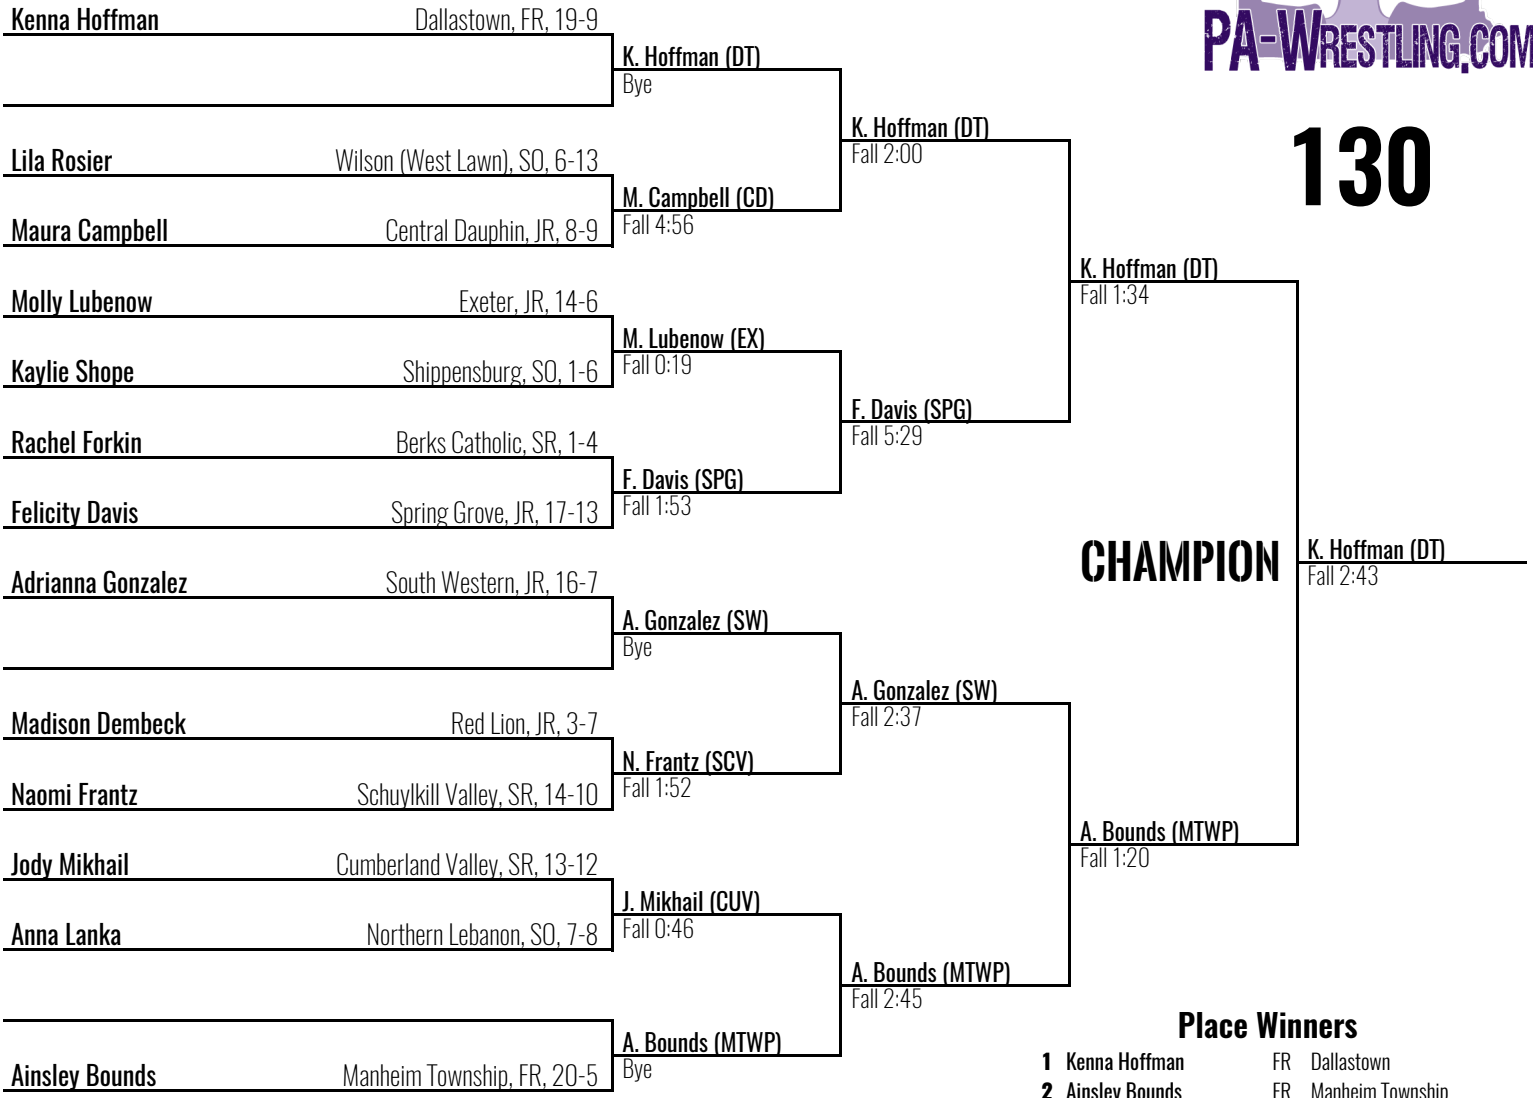

A. Dietrich (SPG)

A. Dietrich (SPG)
Inj. Def. 0-0 0:00

2024 District 3 Girls Section 2

Mechanicsburg HS

February 16, 2024

130

Place Winners

- | | | | |
|----------|--------------------------|----|-------------------|
| 1 | Kenna Hoffman | FR | Dallastown |
| 2 | Ainsley Bounds | FR | Manheim Township |
| 3 | Adrianna Gonzalez | JR | South Western |
| 4 | Felicity Davis | JR | Spring Grove |
| 5 | Molly Lubenow | JR | Exeter |
| 6 | Jody Mikhail | SR | Cumberland Valley |
| 7 | Anna Lanka | SO | Northern Lebanon |
| 8 | Naomi Frantz | SR | Schuylkill Valley |