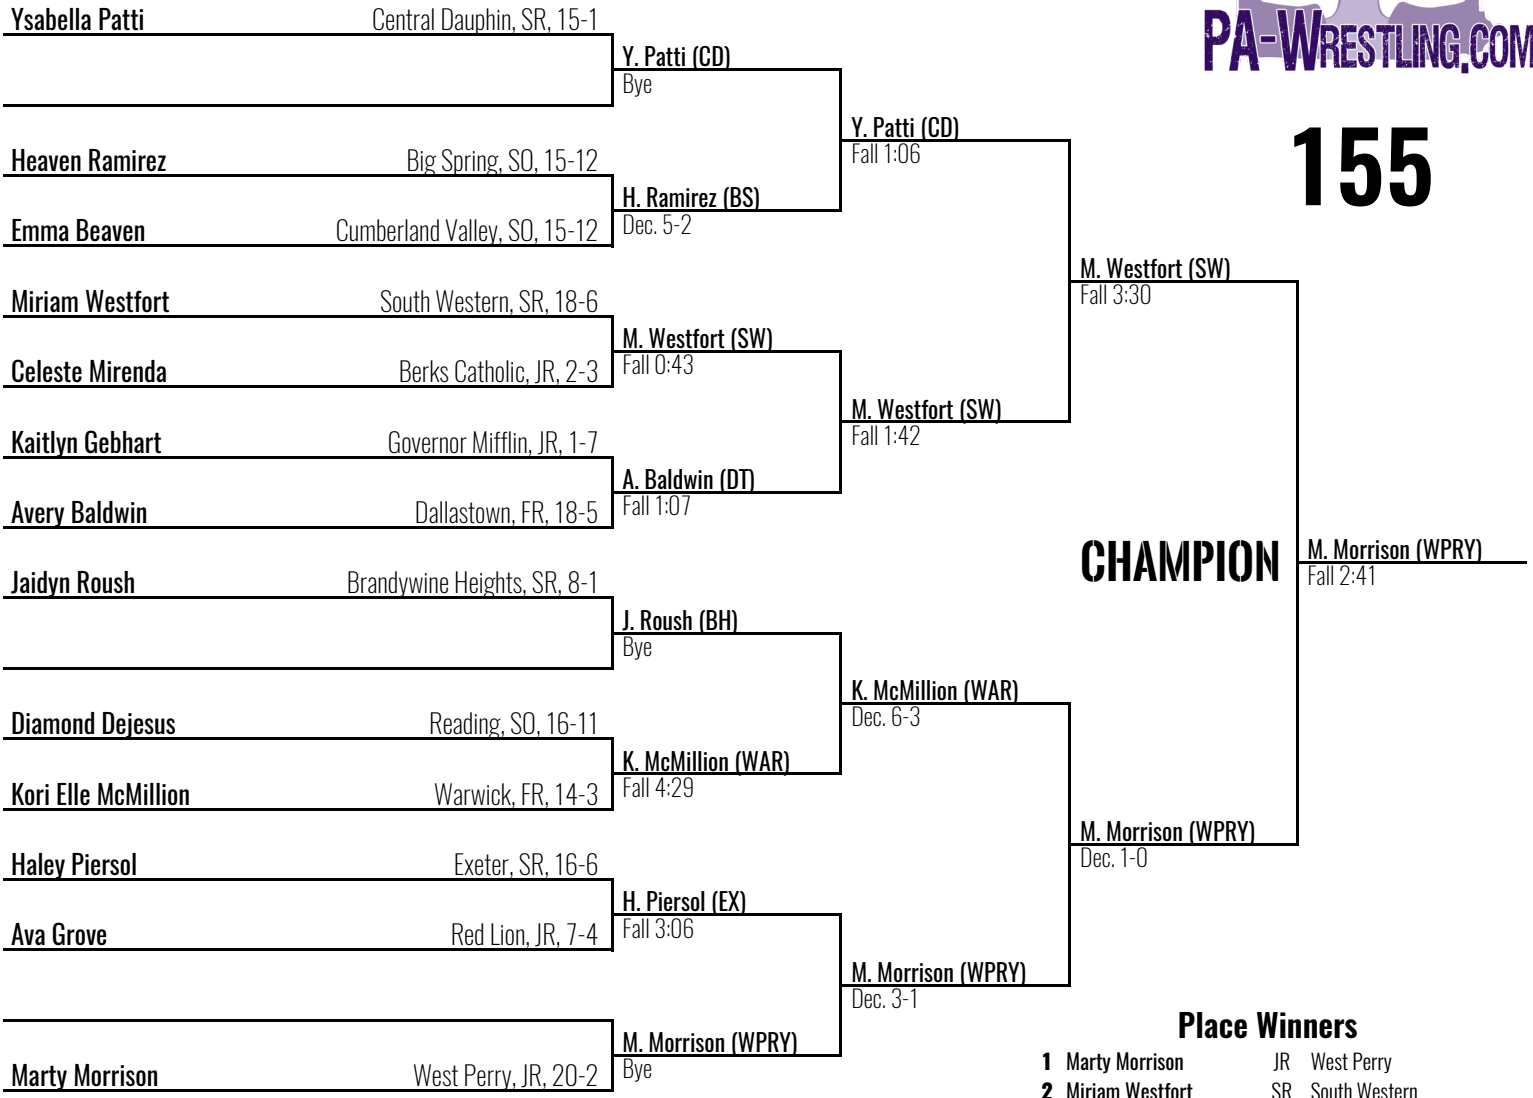

2024 District 3 Girls Section 2

Mechanicsburg HS

February 16, 2024

155

Place Winners

- | | | | |
|----------|---------------------|----|--------------------|
| 1 | Marty Morrison | JR | West Perry |
| 2 | Miriam Westfort | SR | South Western |
| 3 | Ysabella Patti | SR | Central Dauphin |
| 4 | Kori Elle McMillion | FR | Warwick |
| 5 | Avery Baldwin | FR | Dallastown |
| 6 | Emma Beaven | SO | Cumberland Valley |
| 7 | Jaidyn Roush | SR | Brandywine Heights |
| 8 | Ava Grove | JR | Red Lion |