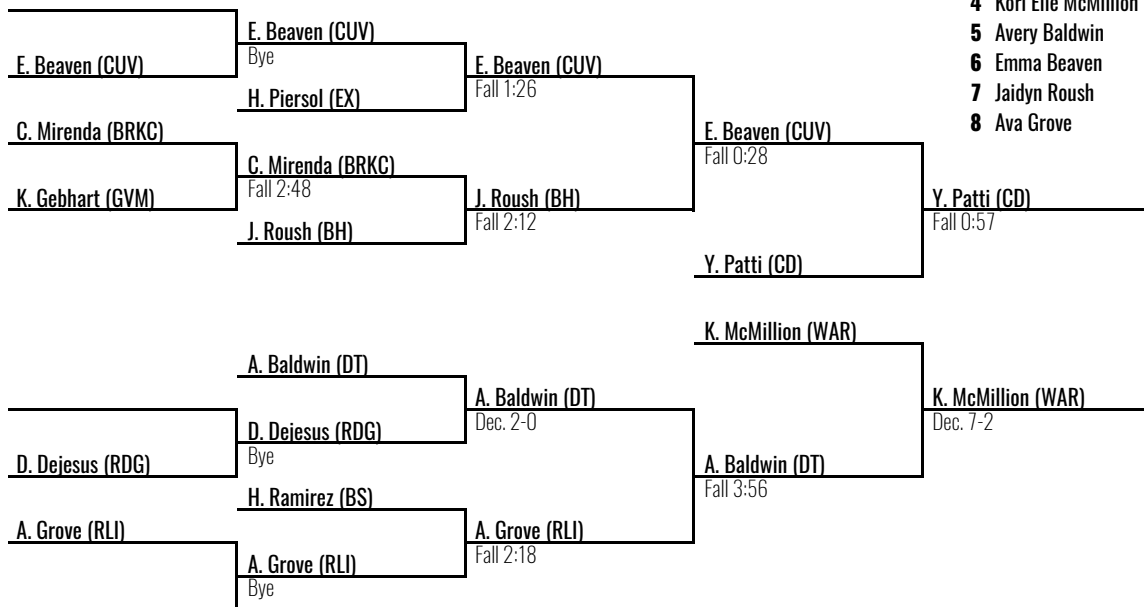

3rd Place

Y. Patti (CD)
Fall 2:11

7th Place

J. Roush (BH)
A. Grove (RLI)
J. Roush (BH)
Fall 0:49

5th Place

E. Beaven (CUV)
A. Baldwin (DT)
A. Baldwin (DT)
Fall 2:10