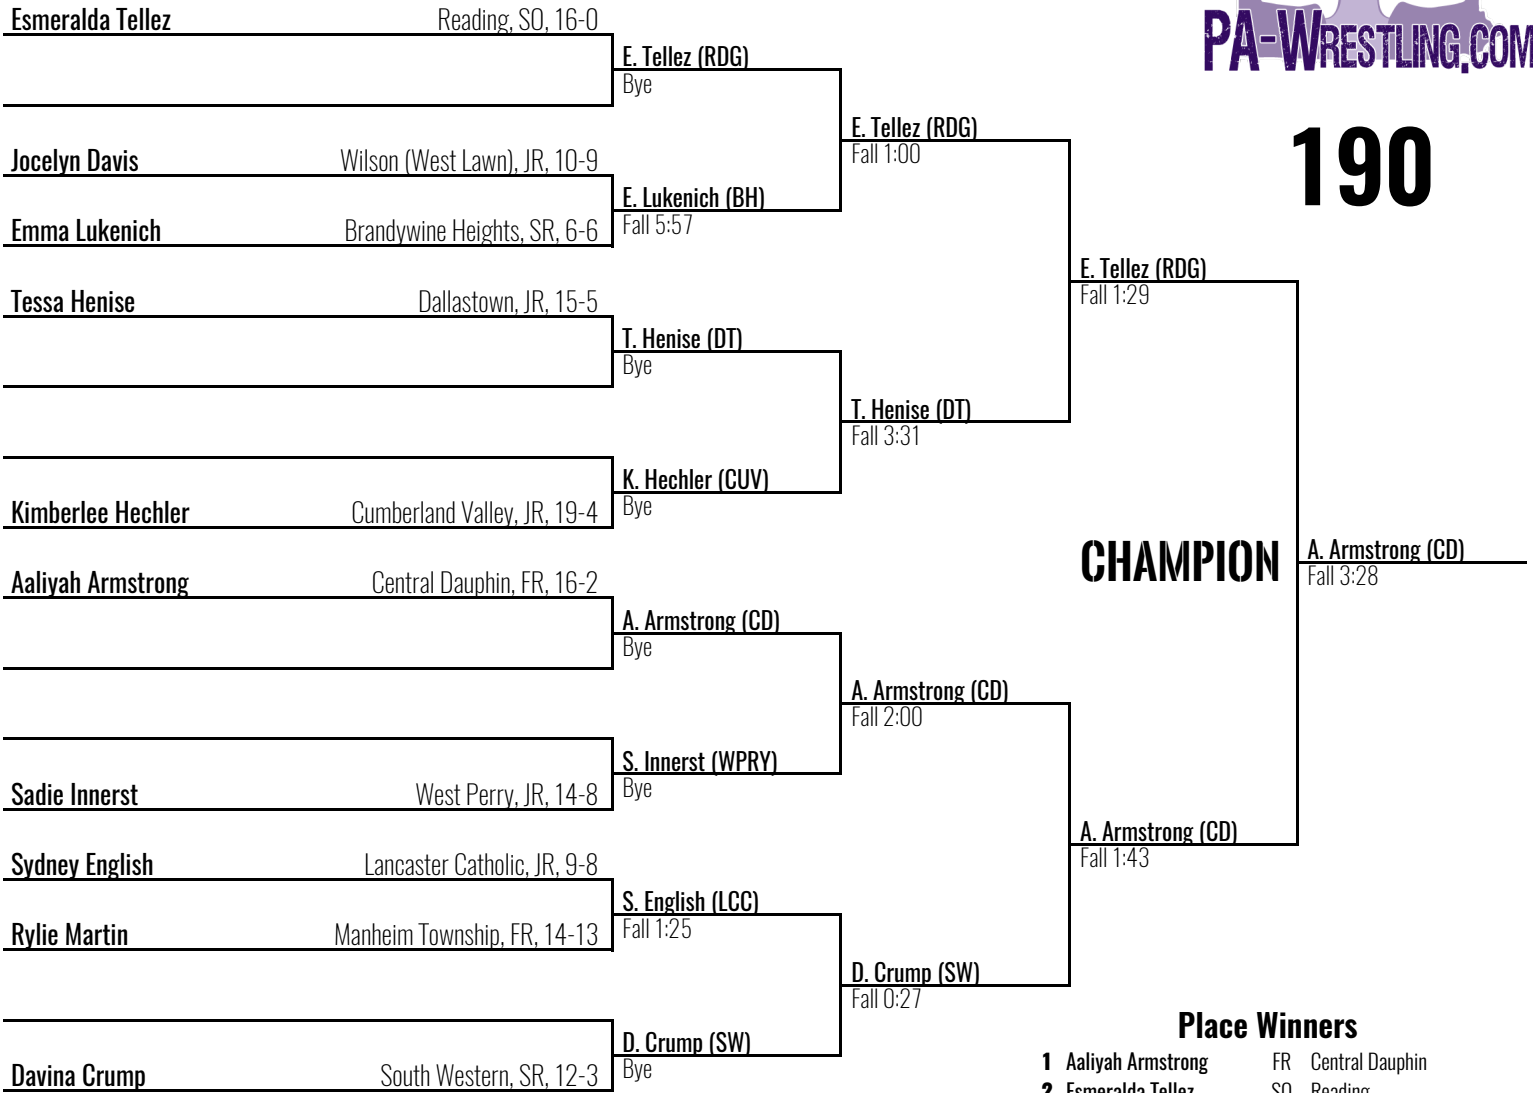

2024 District 3 Girls Section 2

Mechanicsburg HS

February 16, 2024

190