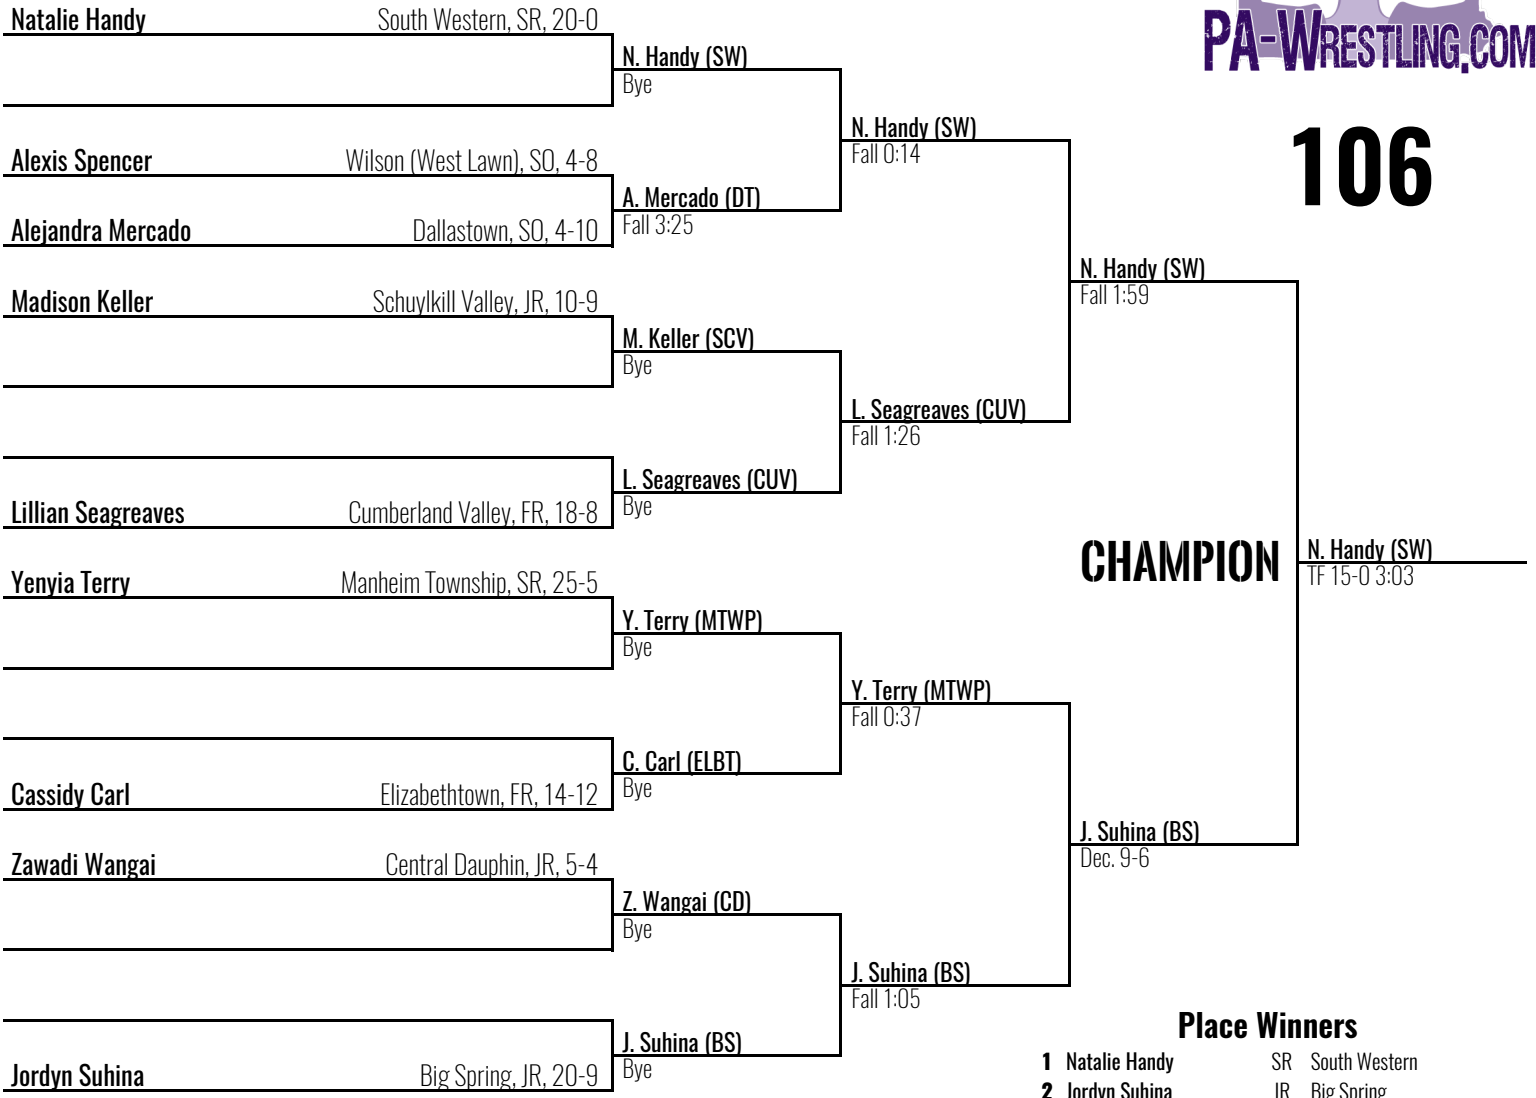

S. Rager (MTWP)
Fall 2:20

2024 District 3 Girls Section 2

Mechanicsburg HS

February 16, 2024

106

Place Winners

- | | | | |
|----------|--------------------|----|-------------------|
| 1 | Natalie Handy | SR | South Western |
| 2 | Jordyn Suhina | JR | Big Spring |
| 3 | Lillian Seagreaves | FR | Cumberland Valley |
| 4 | Yenyia Terry | SR | Manheim Township |
| 5 | Cassidy Carl | FR | Elizabethtown |
| 6 | Madison Keller | JR | Schuylkill Valley |
| 7 | Zawadi Wangai | JR | Central Dauphin |
| 8 | Alejandra Mercado | SO | Dallastown |