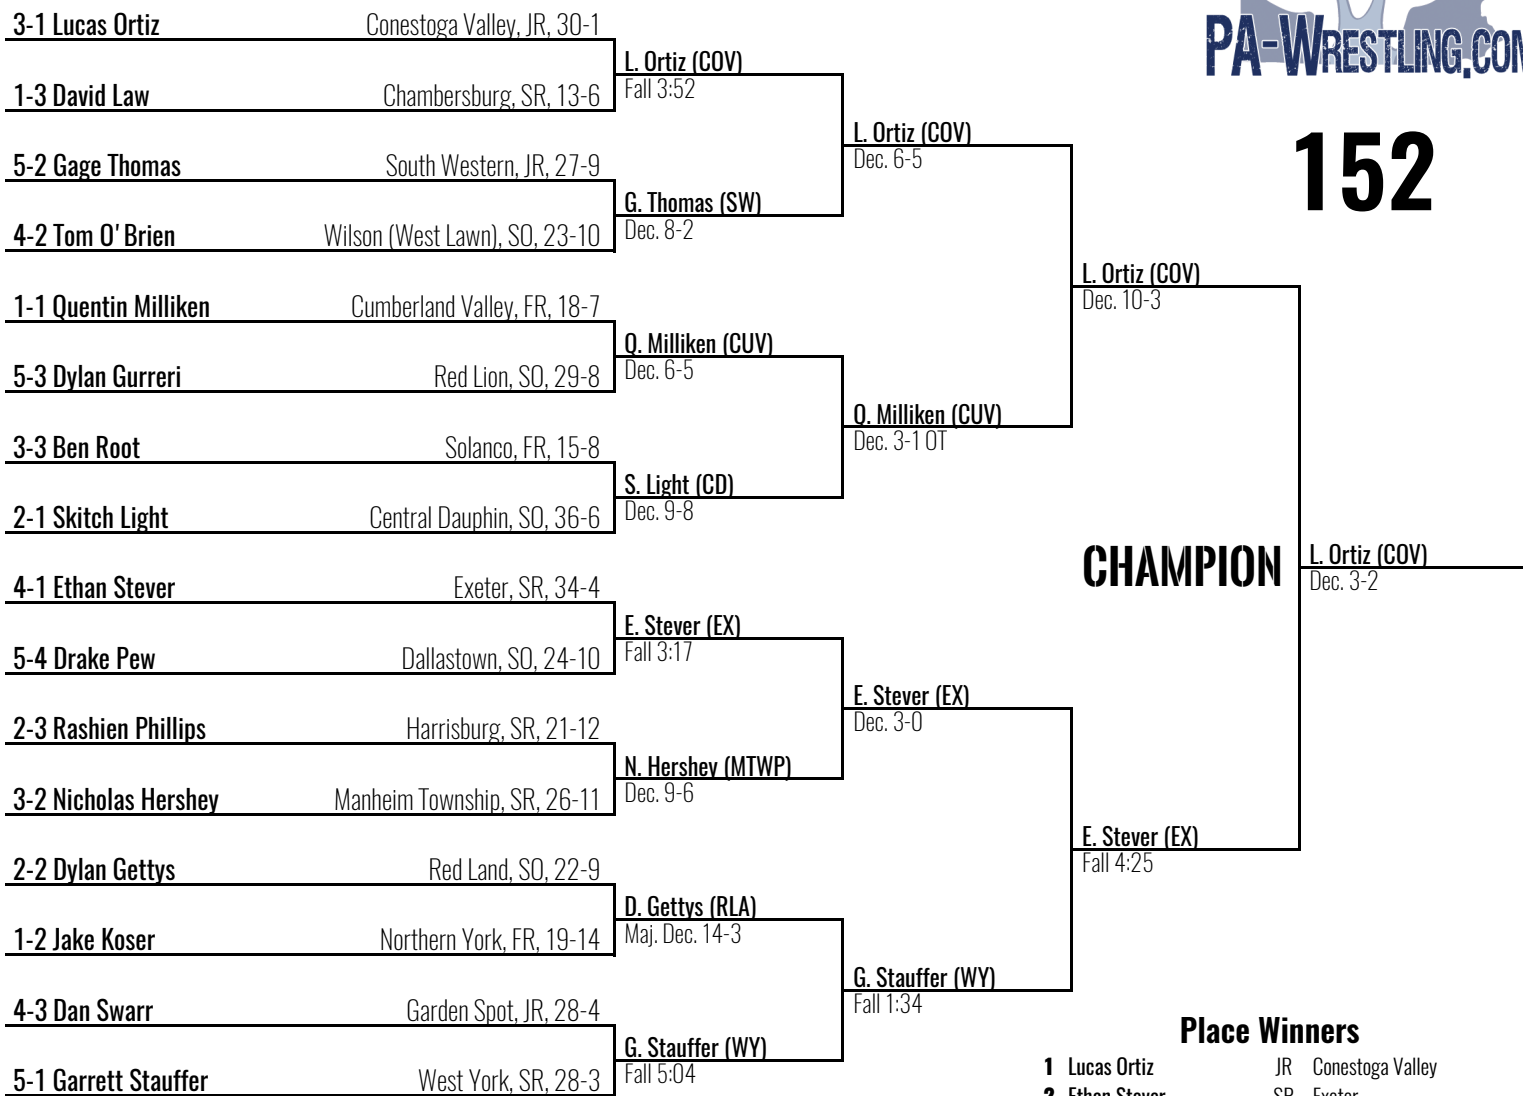

2015 South Central AAA Regional

Hersheypark Arena February 20-21, 2015

152

Place Winners

1	Lucas Ortiz	JR	Conestoga Valley
2	Ethan Stever	SR	Exeter
3	Quentin Milliken	FR	Cumberland Valley
4	Garrett Stauffer	SR	West York
5	Skitch Light	SO	Central Dauphin
6	Tom O' Brien	SO	Wilson (West Lawn)