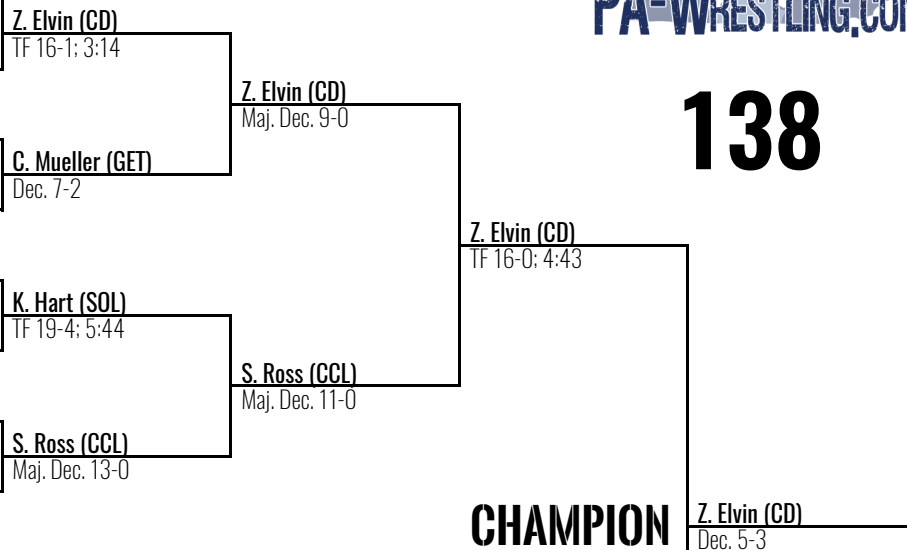

138

2-1 Zach Elvin	Central Dauphin, SR, 41-1
4-3 Joe Yohn	Daniel Boone, JR, 29-10
5-2 Chase Mueller	Gettysburg, JR, 25-8
1-2 Brayden Wills	Mechanicsburg, SO, 25-10
3-1 Kody Hart	Solanco, JR, 19-8
5-3 Colin Riley	Susquehannock, SR, 27-2
2-3 Steven Ross	Cedar Cliff, SR, 29-6
4-1 Allen Arentz	Governor Mifflin, JR, 32-13
5-1 Dylan Chatterton	Central York, JR, 28-0
1-3 Kyler Lee	James Buchanan, JR, 24-7
3-3 Dave Graves	Manheim Township, SR, 22-10
2-2 Lee Cassel	Lower Dauphin, SR, 25-5
3-2 Chad Rosenberger	Elizabethtown, SR, 23-8
4-2 Tyler Borton	Exeter, SO, 11-23
5-4 Jesse Stermer	Red Lion, SR, 26-14
1-1 David Rump	Chambersburg, SR, 32-5