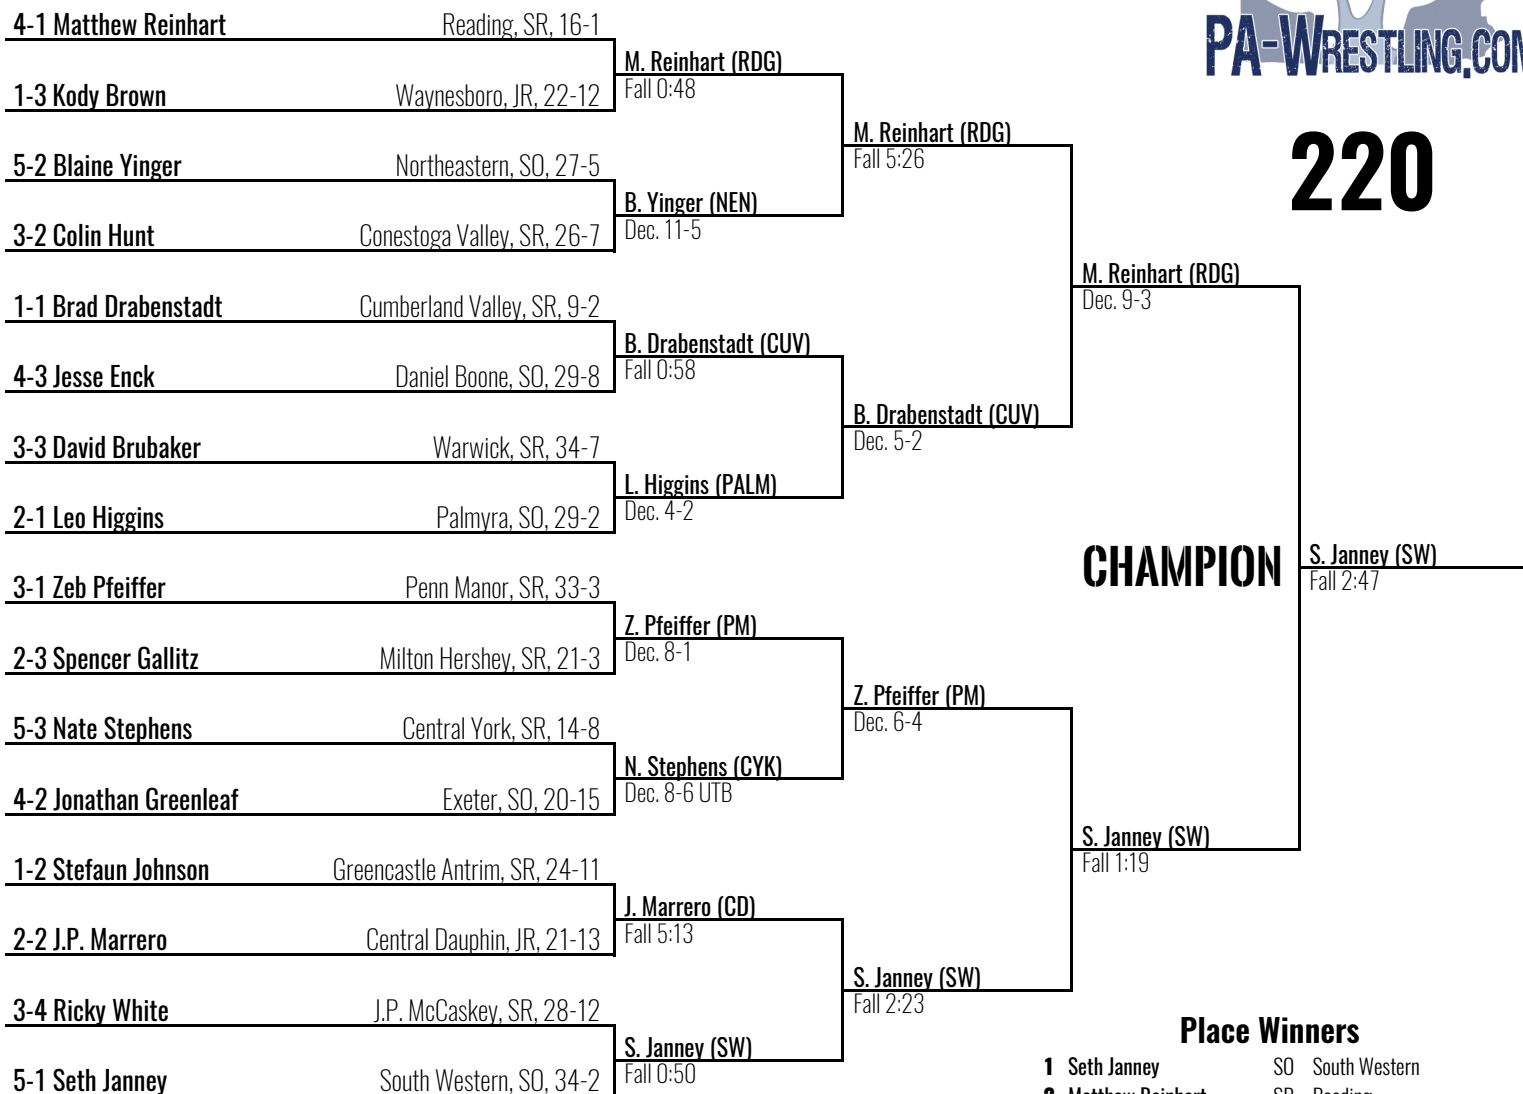

2015 South Central AAA Regional

Hersheypark Arena February 20-21, 2015

220

Place Winners

1	Seth Janney	SO	South Western
2	Matthew Reinhart	SR	Reading
3	Brad Drabenstadt	SR	Cumberland Valley
4	Zeb Pfeiffer	SR	Penn Manor
5	Blaine Yinger	SO	Northeastern
6	Jesse Enck	SO	Daniel Boone

5th Place