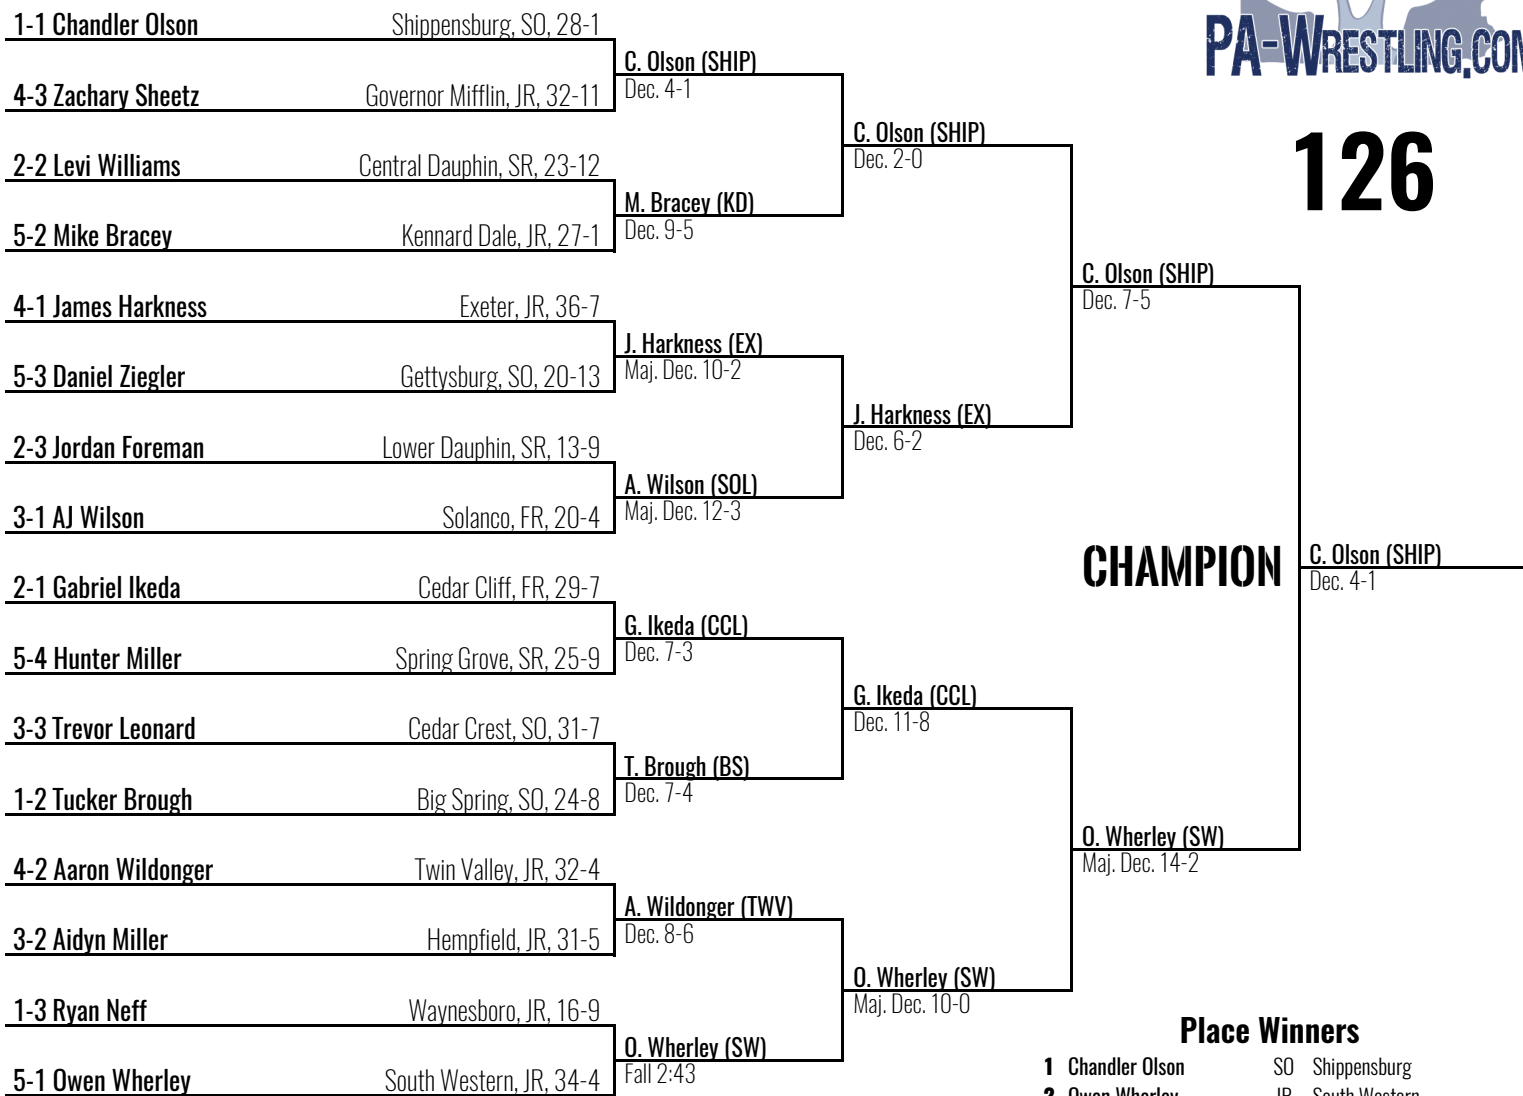

2015 South Central AAA Regional

Hersheypark Arena February 20-21, 2015

126

Place Winners

1 Chandler Olson	SO	Shippensburg
2 Owen Wherley	JR	South Western
3 James Harkness	JR	Exeter
4 Aidyn Miller	JR	Hempfield
5 Aaron Wildonger	JR	Twin Valley
6 Gabriel Ikeda	FR	Cedar Cliff