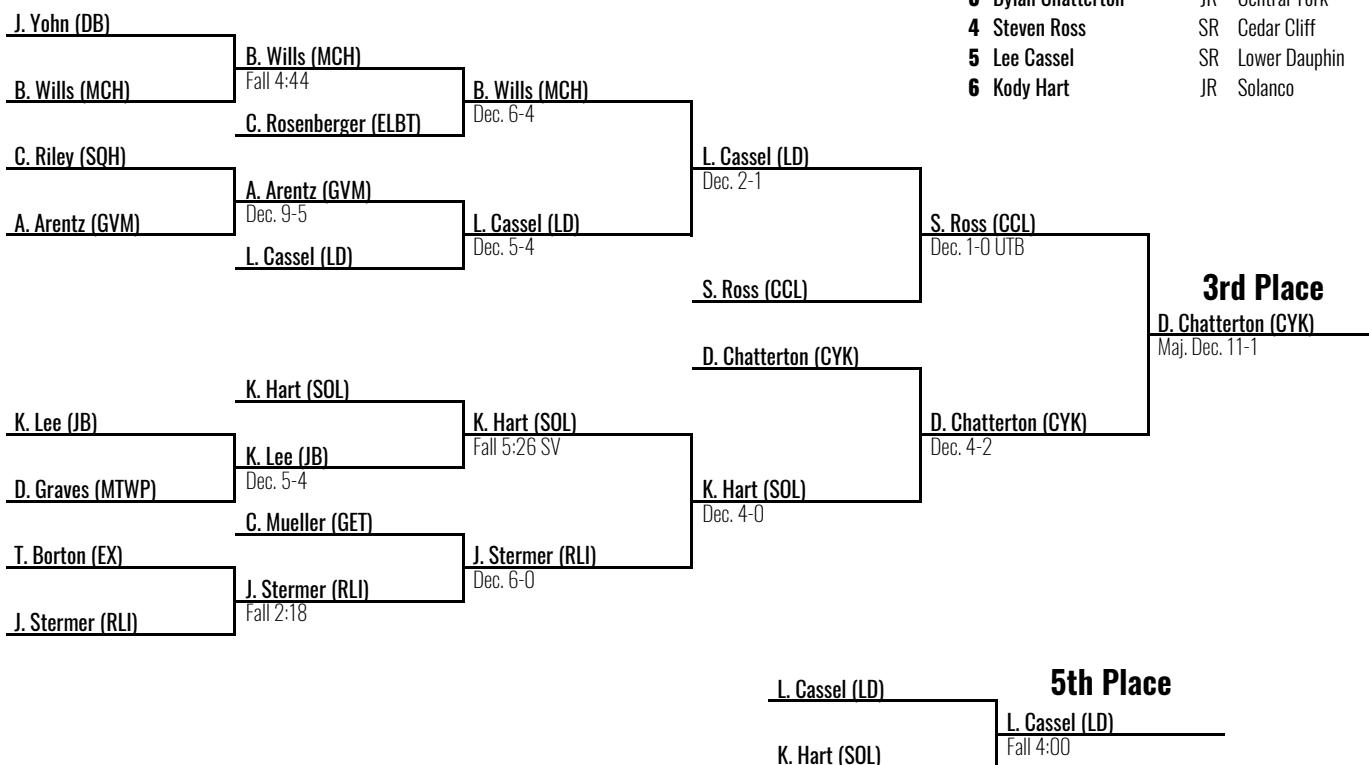

Place Winners

1	Zach Elvin	SR	Central Dauphin
2	David Rump	SR	Chambersburg
3	Dylan Chatterton	JR	Central York
4	Steven Ross	SR	Cedar Cliff
5	Lee Cassel	SR	Lower Dauphin
6	Kody Hart	JR	Solanco