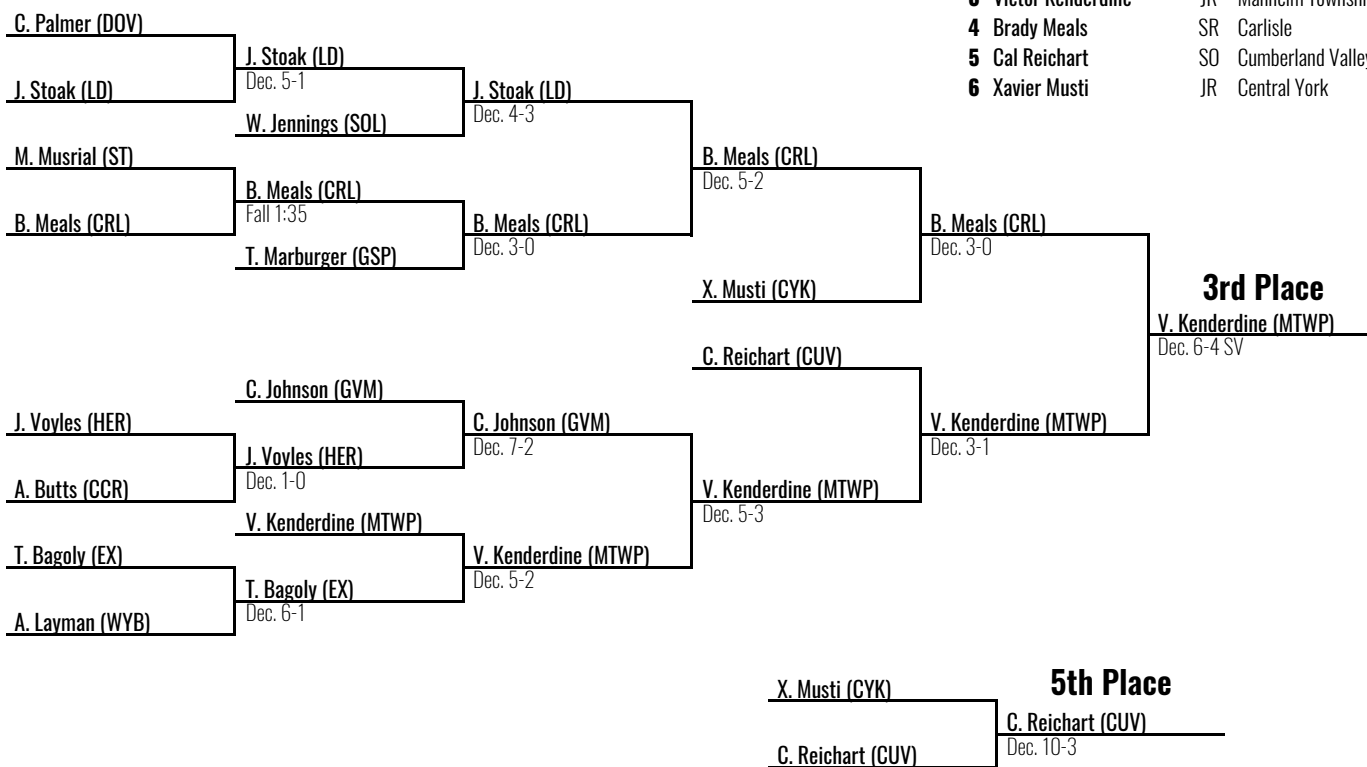

Place Winners

1	Garrett Kyner	JR	Chambersburg
2	Levi Witmer	SR	Spring Grove
3	Victor Kenderdine	JR	Manheim Township
4	Brady Meals	SR	Carlisle
5	Cal Reichart	SO	Cumberland Valley
6	Xavier Musti	JR	Central York