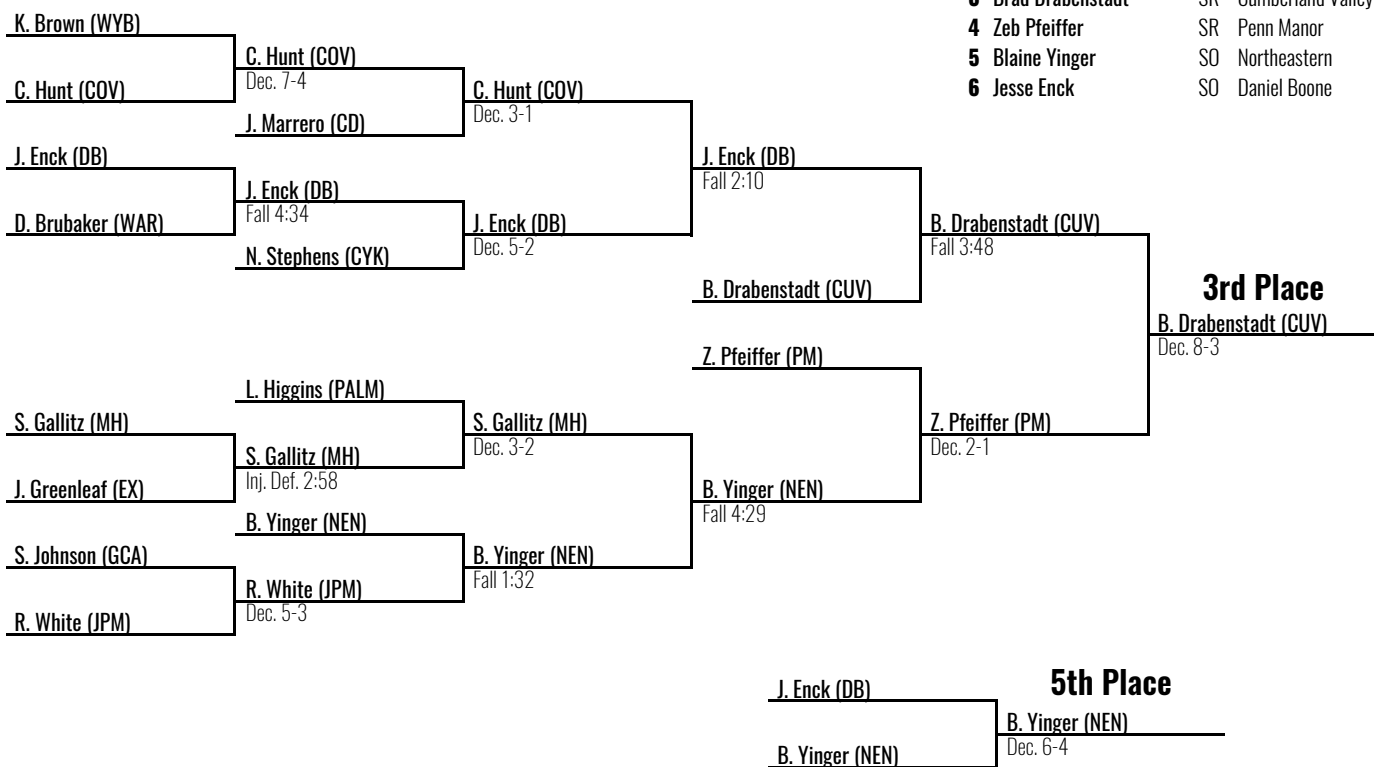

Place Winners

1	Seth Janney	SO	South Western
2	Matthew Reinhart	SR	Reading
3	Brad Drabenstadt	SR	Cumberland Valley
4	Zeb Pfeiffer	SR	Penn Manor
5	Blaine Yinger	SO	Northeastern
6	Jesse Enck	SO	Daniel Boone