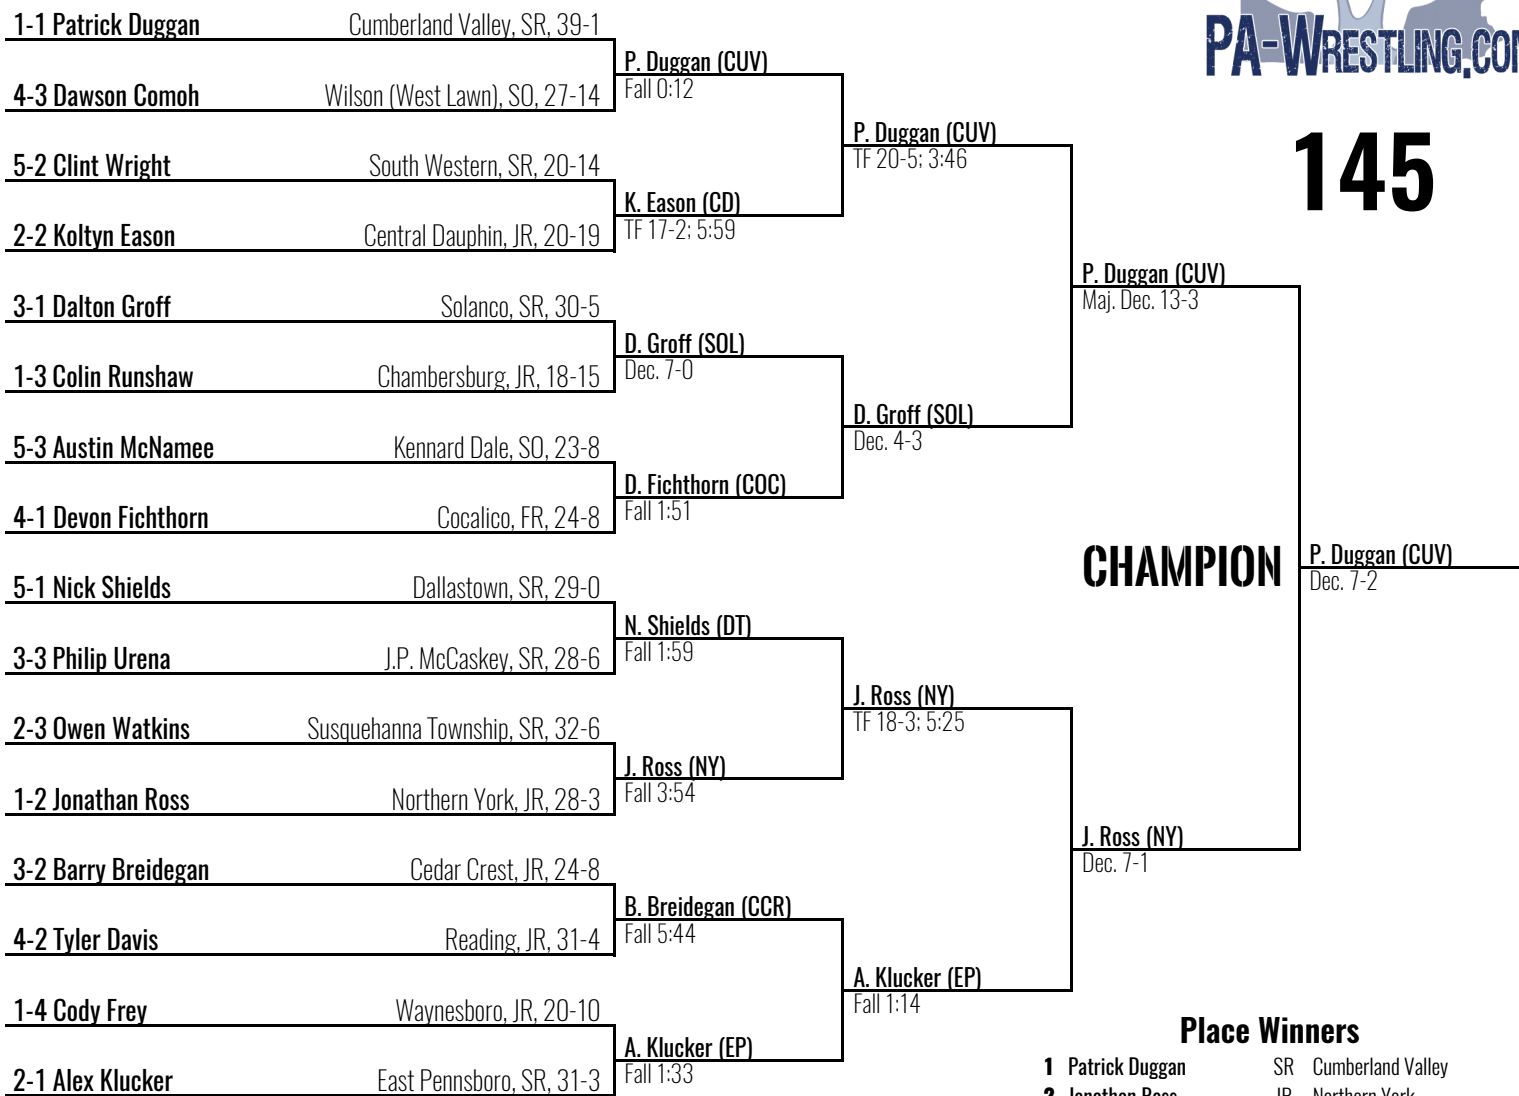

2015 South Central AAA Regional

Hersheypark Arena February 20-21, 2015

145

Place Winners

1	Patrick Duggan	SR	Cumberland Valley
2	Jonathan Ross	JR	Northern York
3	Nick Shields	SR	Dallastown
4	Alex Klucker	SR	East Pennsboro
5	Dalton Groff	SR	Solanco
6	Owen Watkins	SR	Susquehanna Township