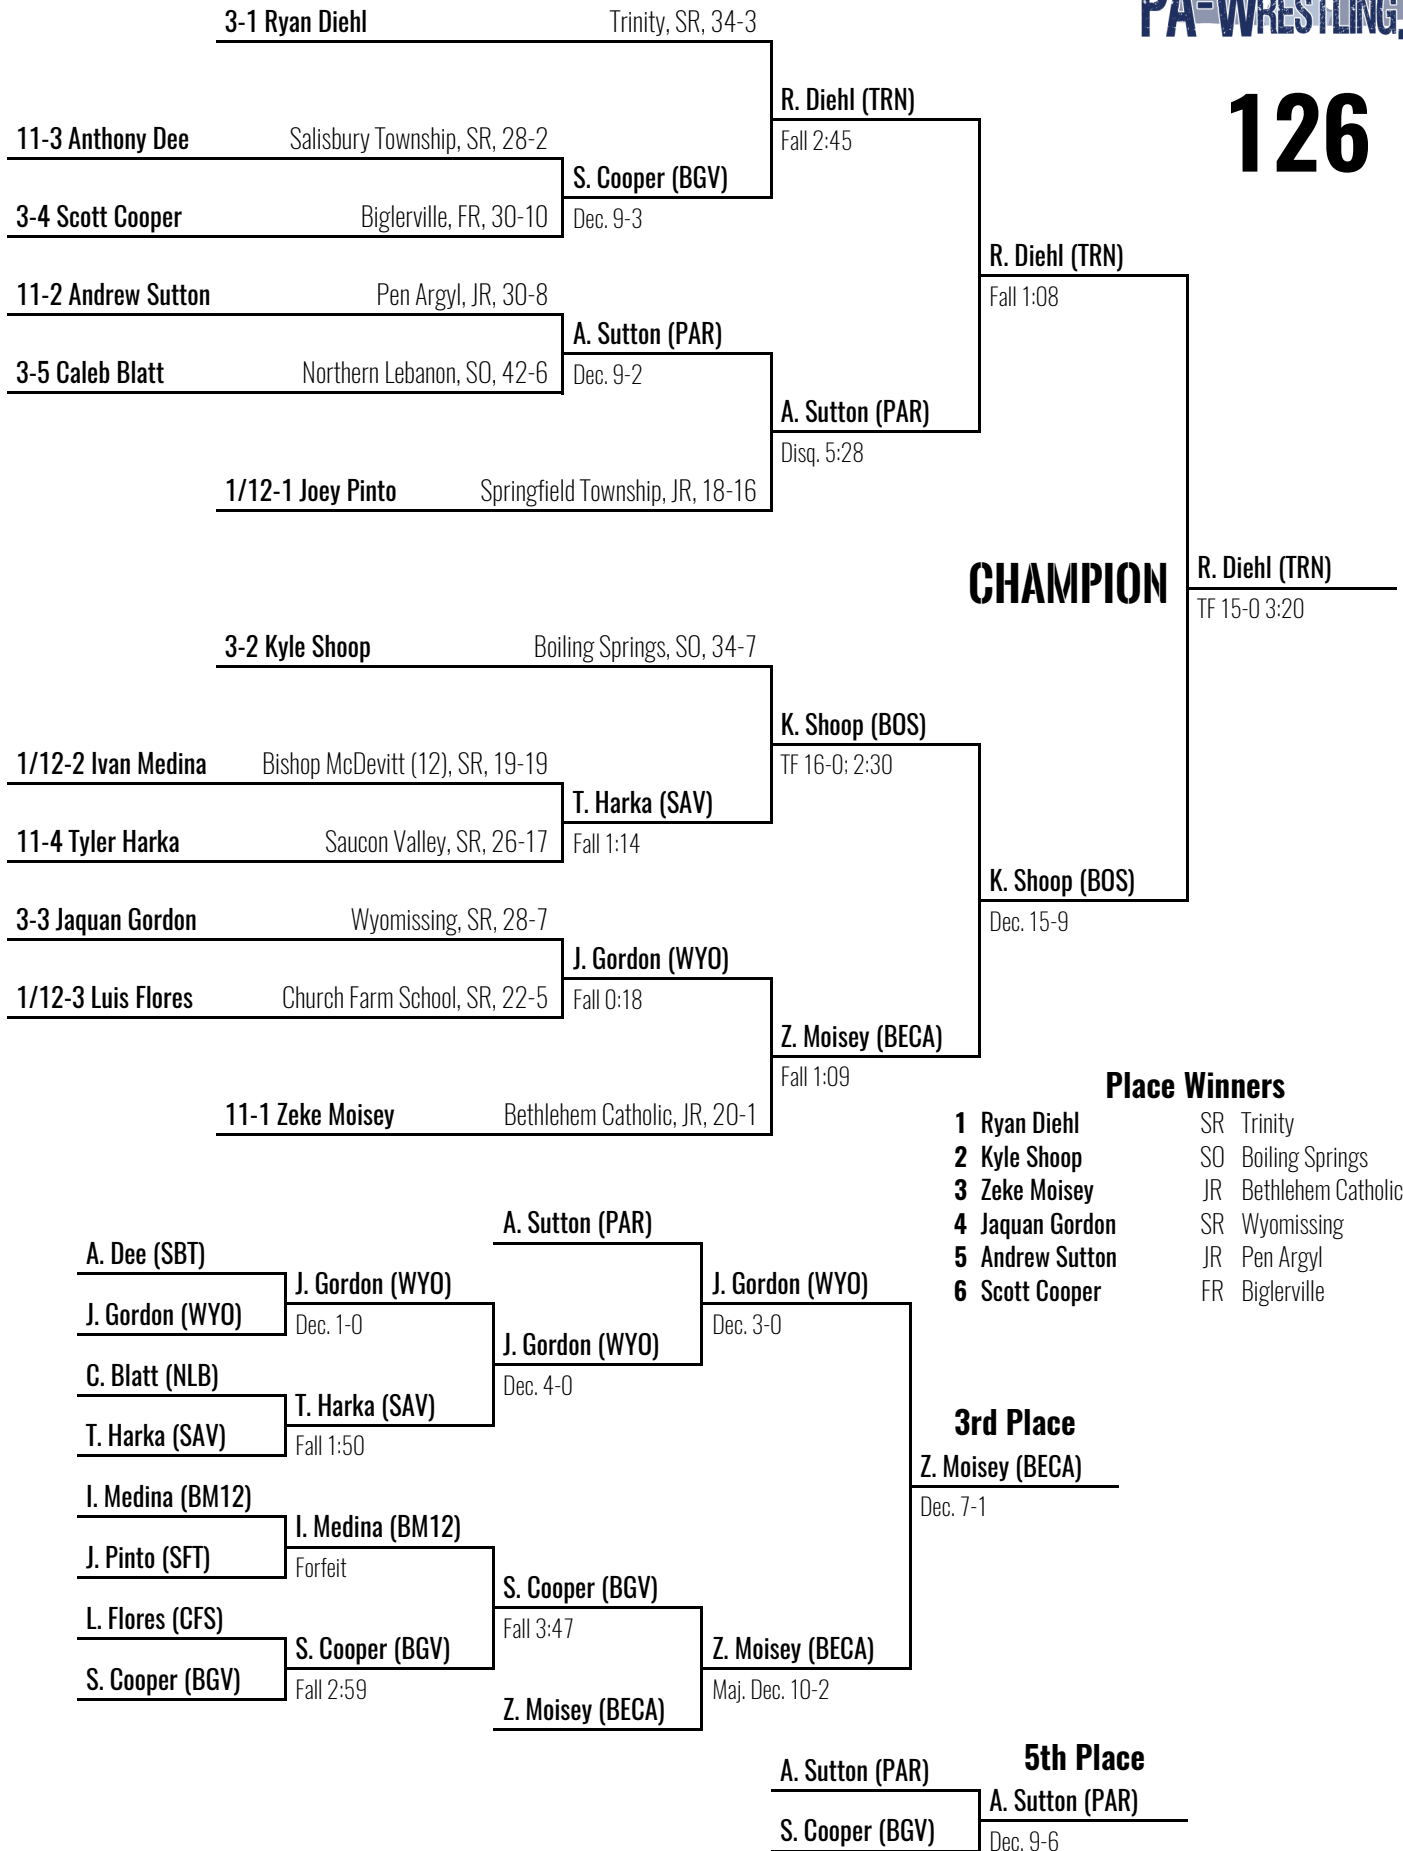

2013 South East AA Regional

Wilson (West Lawn) HS

March 1-2, 2013

126

Place Winners

1 Ryan Diehl	SR	Trinity
2 Kyle Shoop	SO	Boiling Springs
3 Zeke Moisey	JR	Bethlehem Catholic
4 Jaquan Gordon	SR	Wyomissing
5 Andrew Sutton	JR	Pen Argyl
6 Scott Cooper	FR	Biglerville