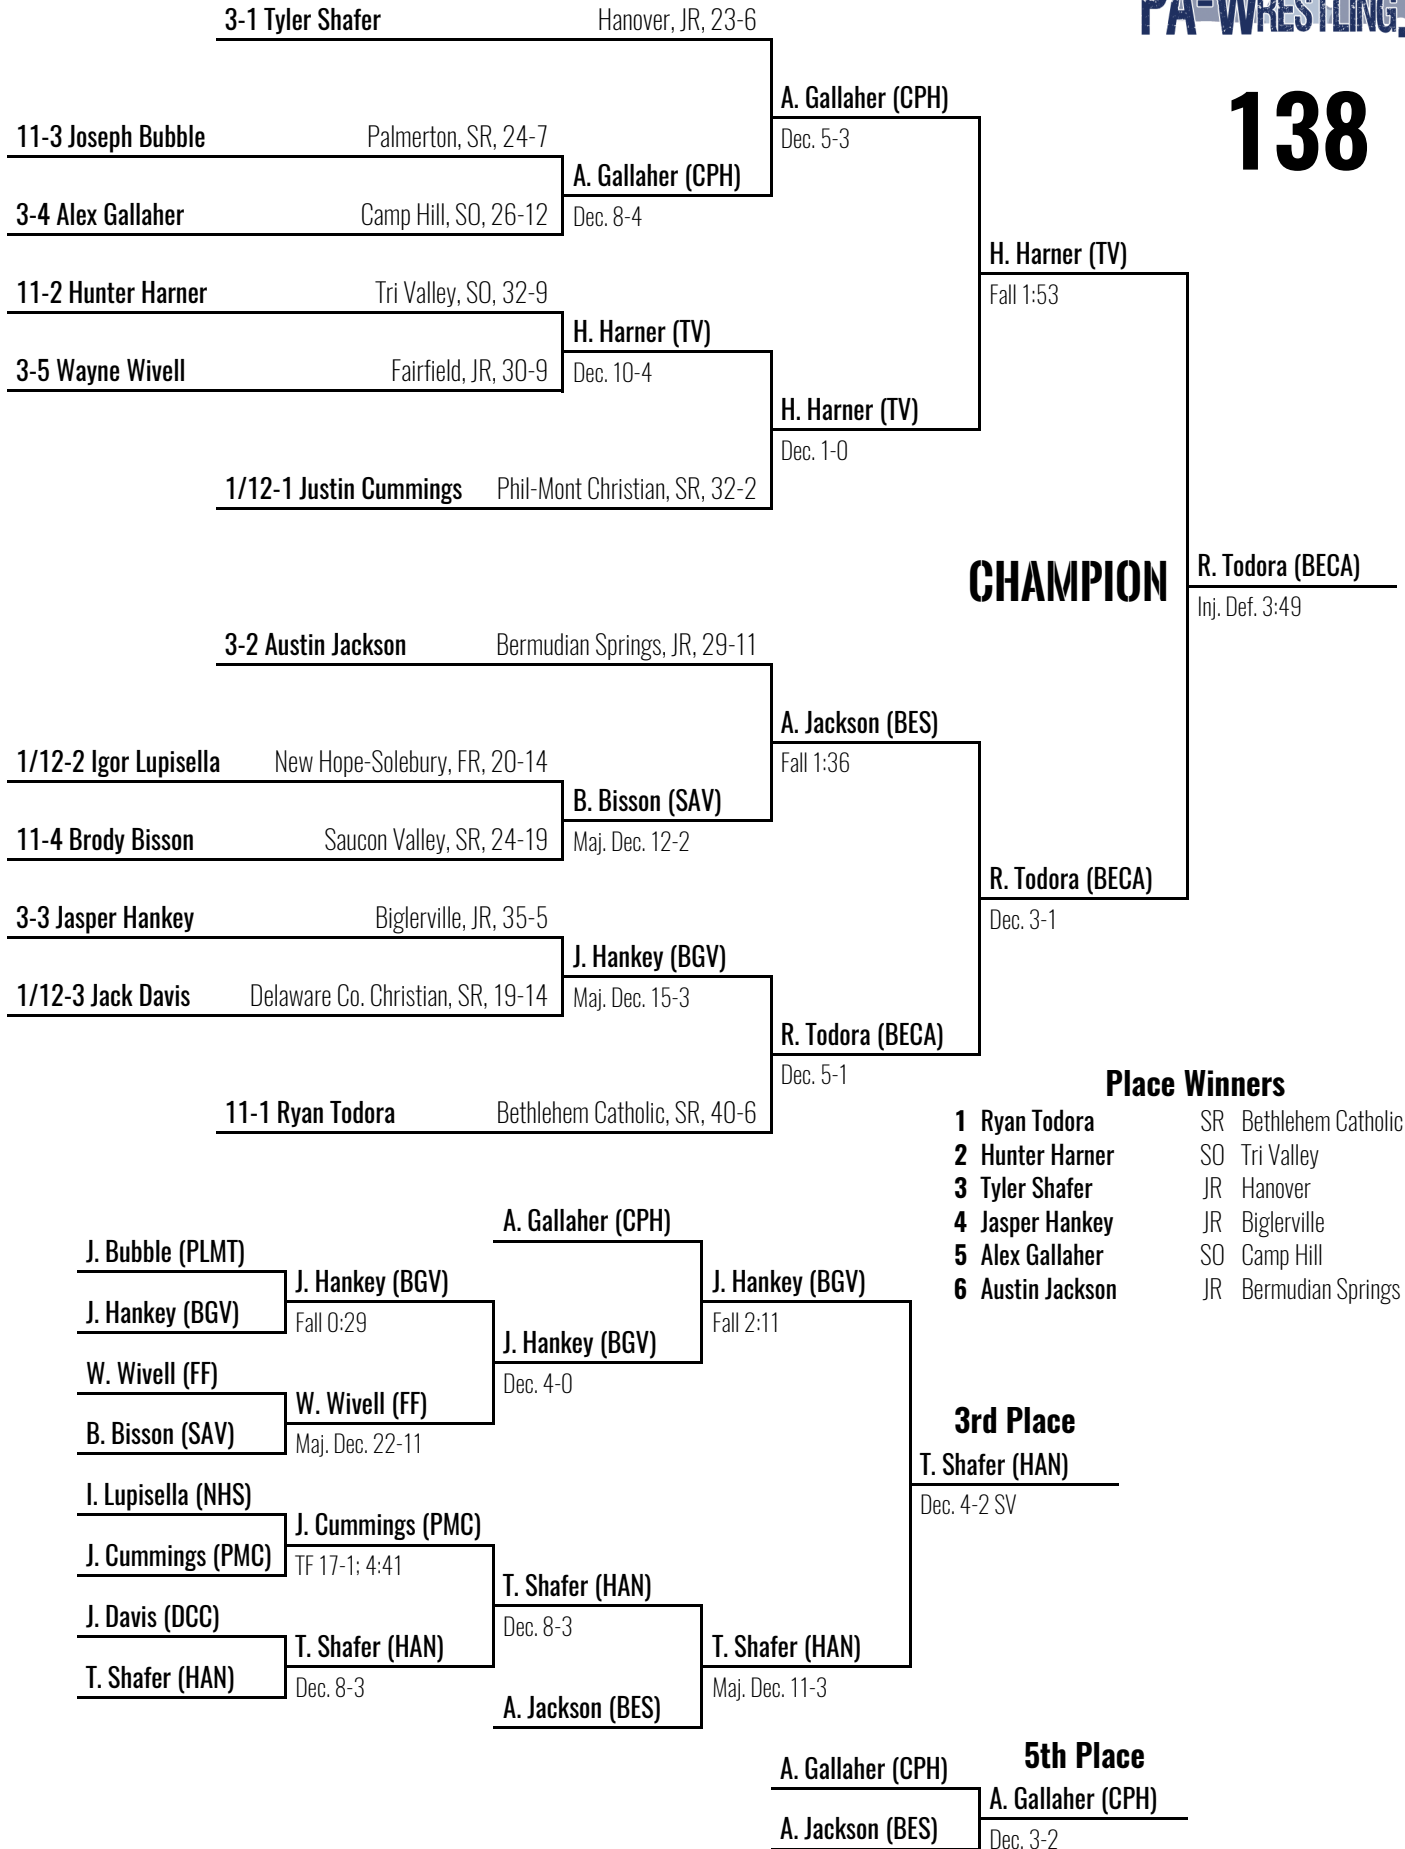

2013 South East AA Regional

Wilson (West Lawn) HS

March 1-2, 2013

132

2013 South East AA Regional

Wilson (West Lawn) HS

March 1-2, 2013

138