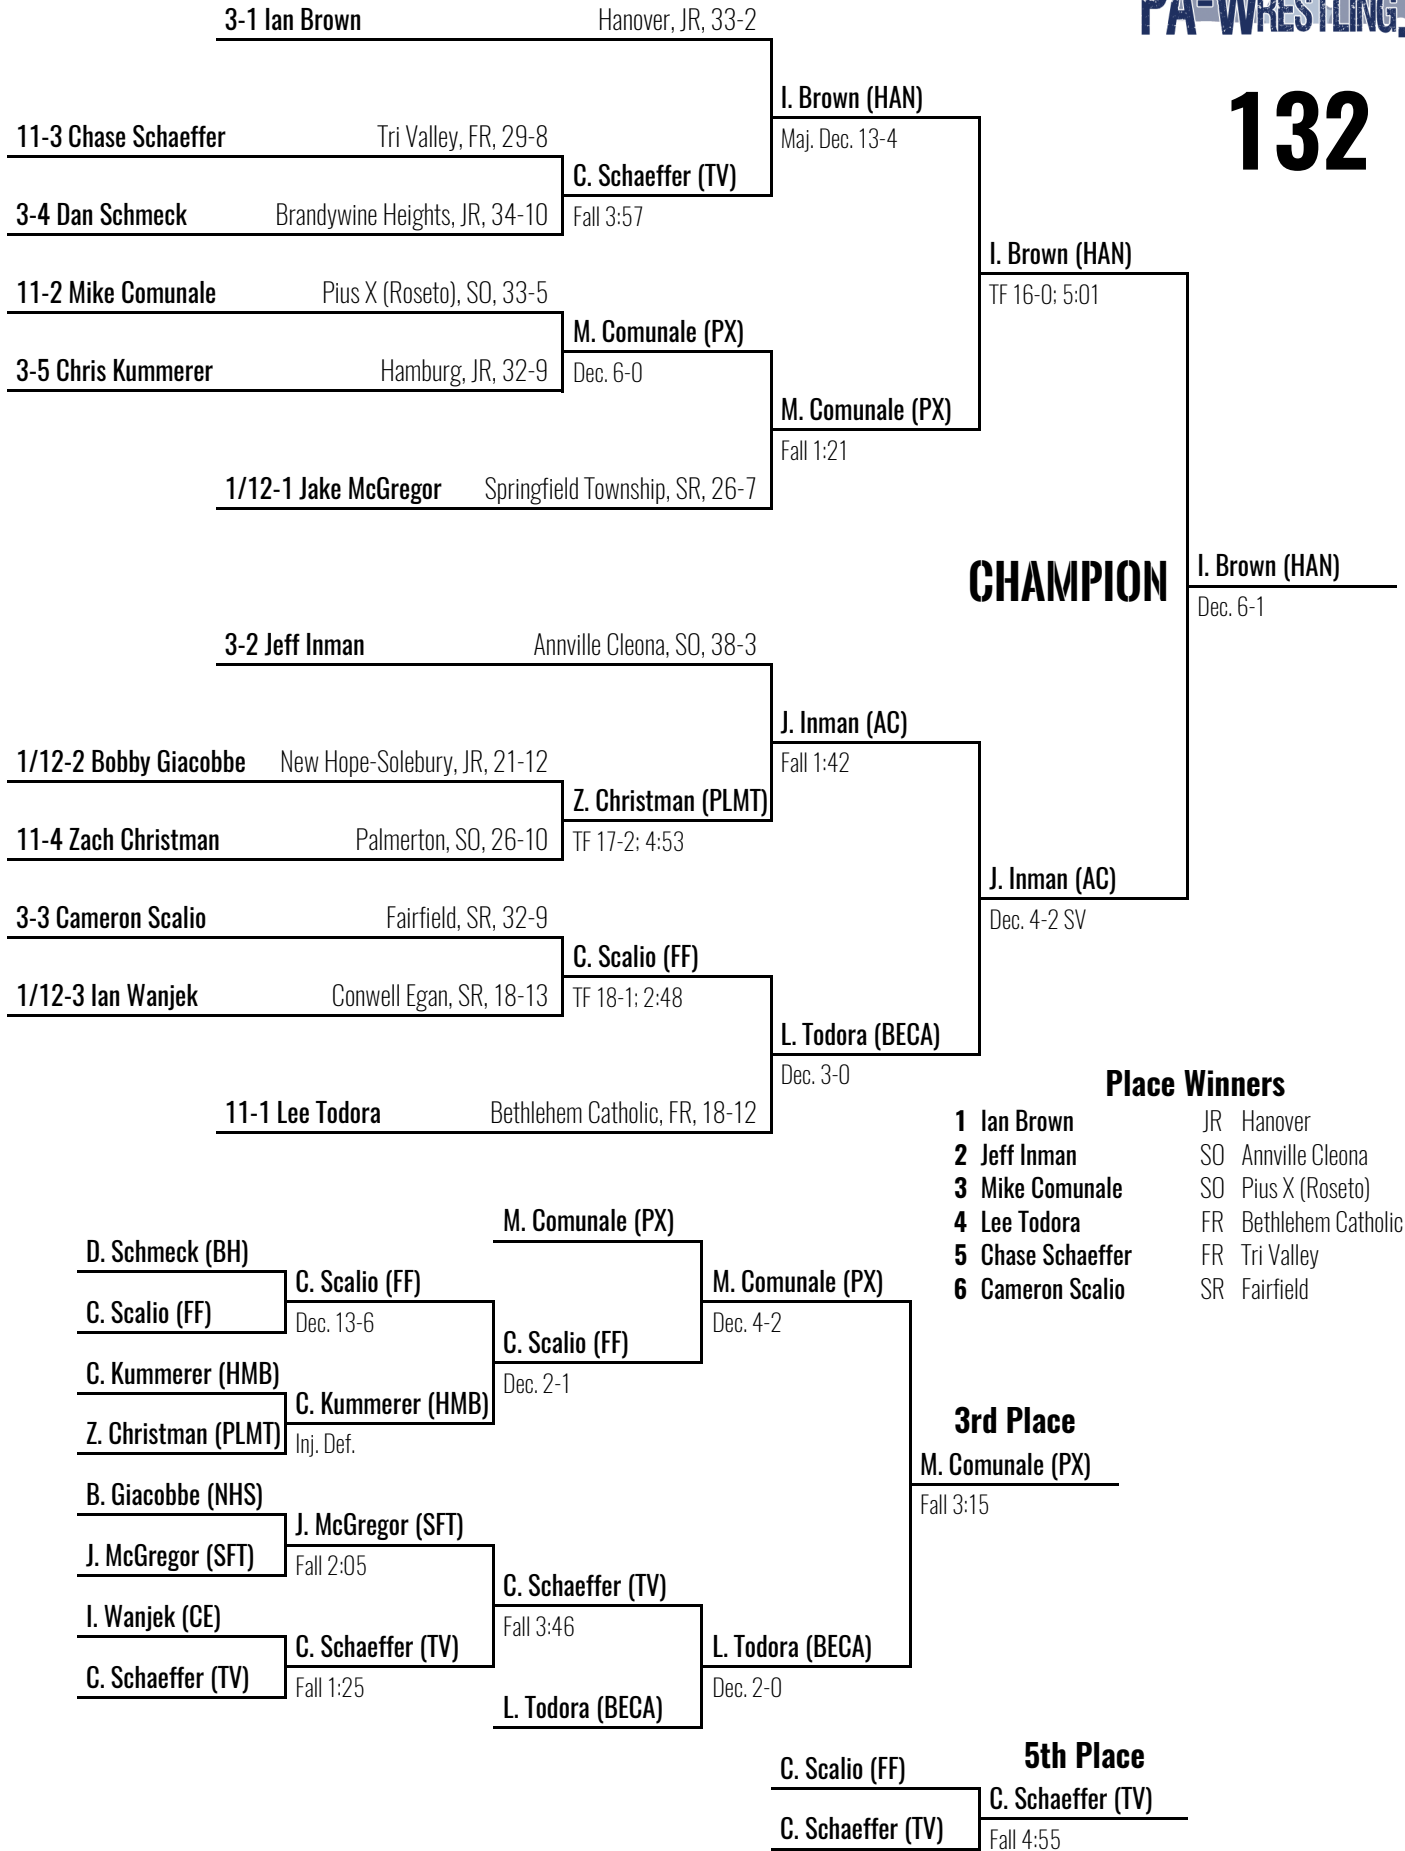

2013 South East AA Regional

Wilson (West Lawn) HS

March 1-2, 2013

132