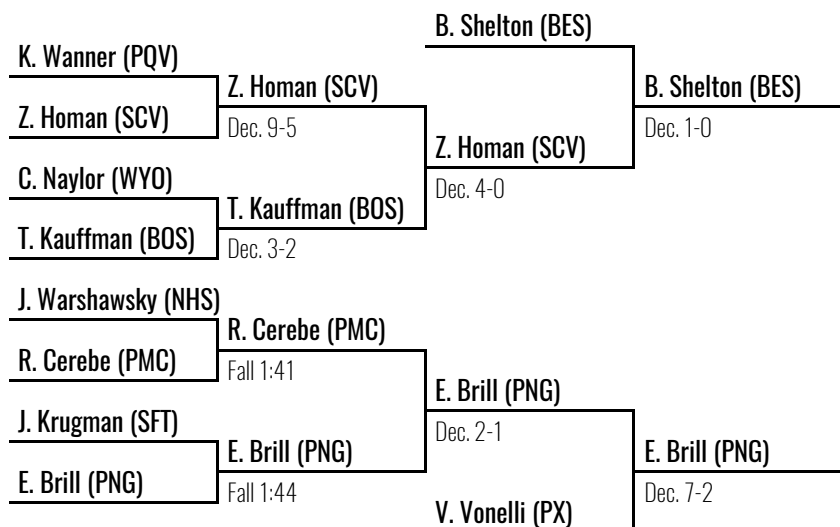

5th Place

Z. Homan (SCV)	Z. Homan (SCV)
V. Vonelli (PX)	Dec. 9-3