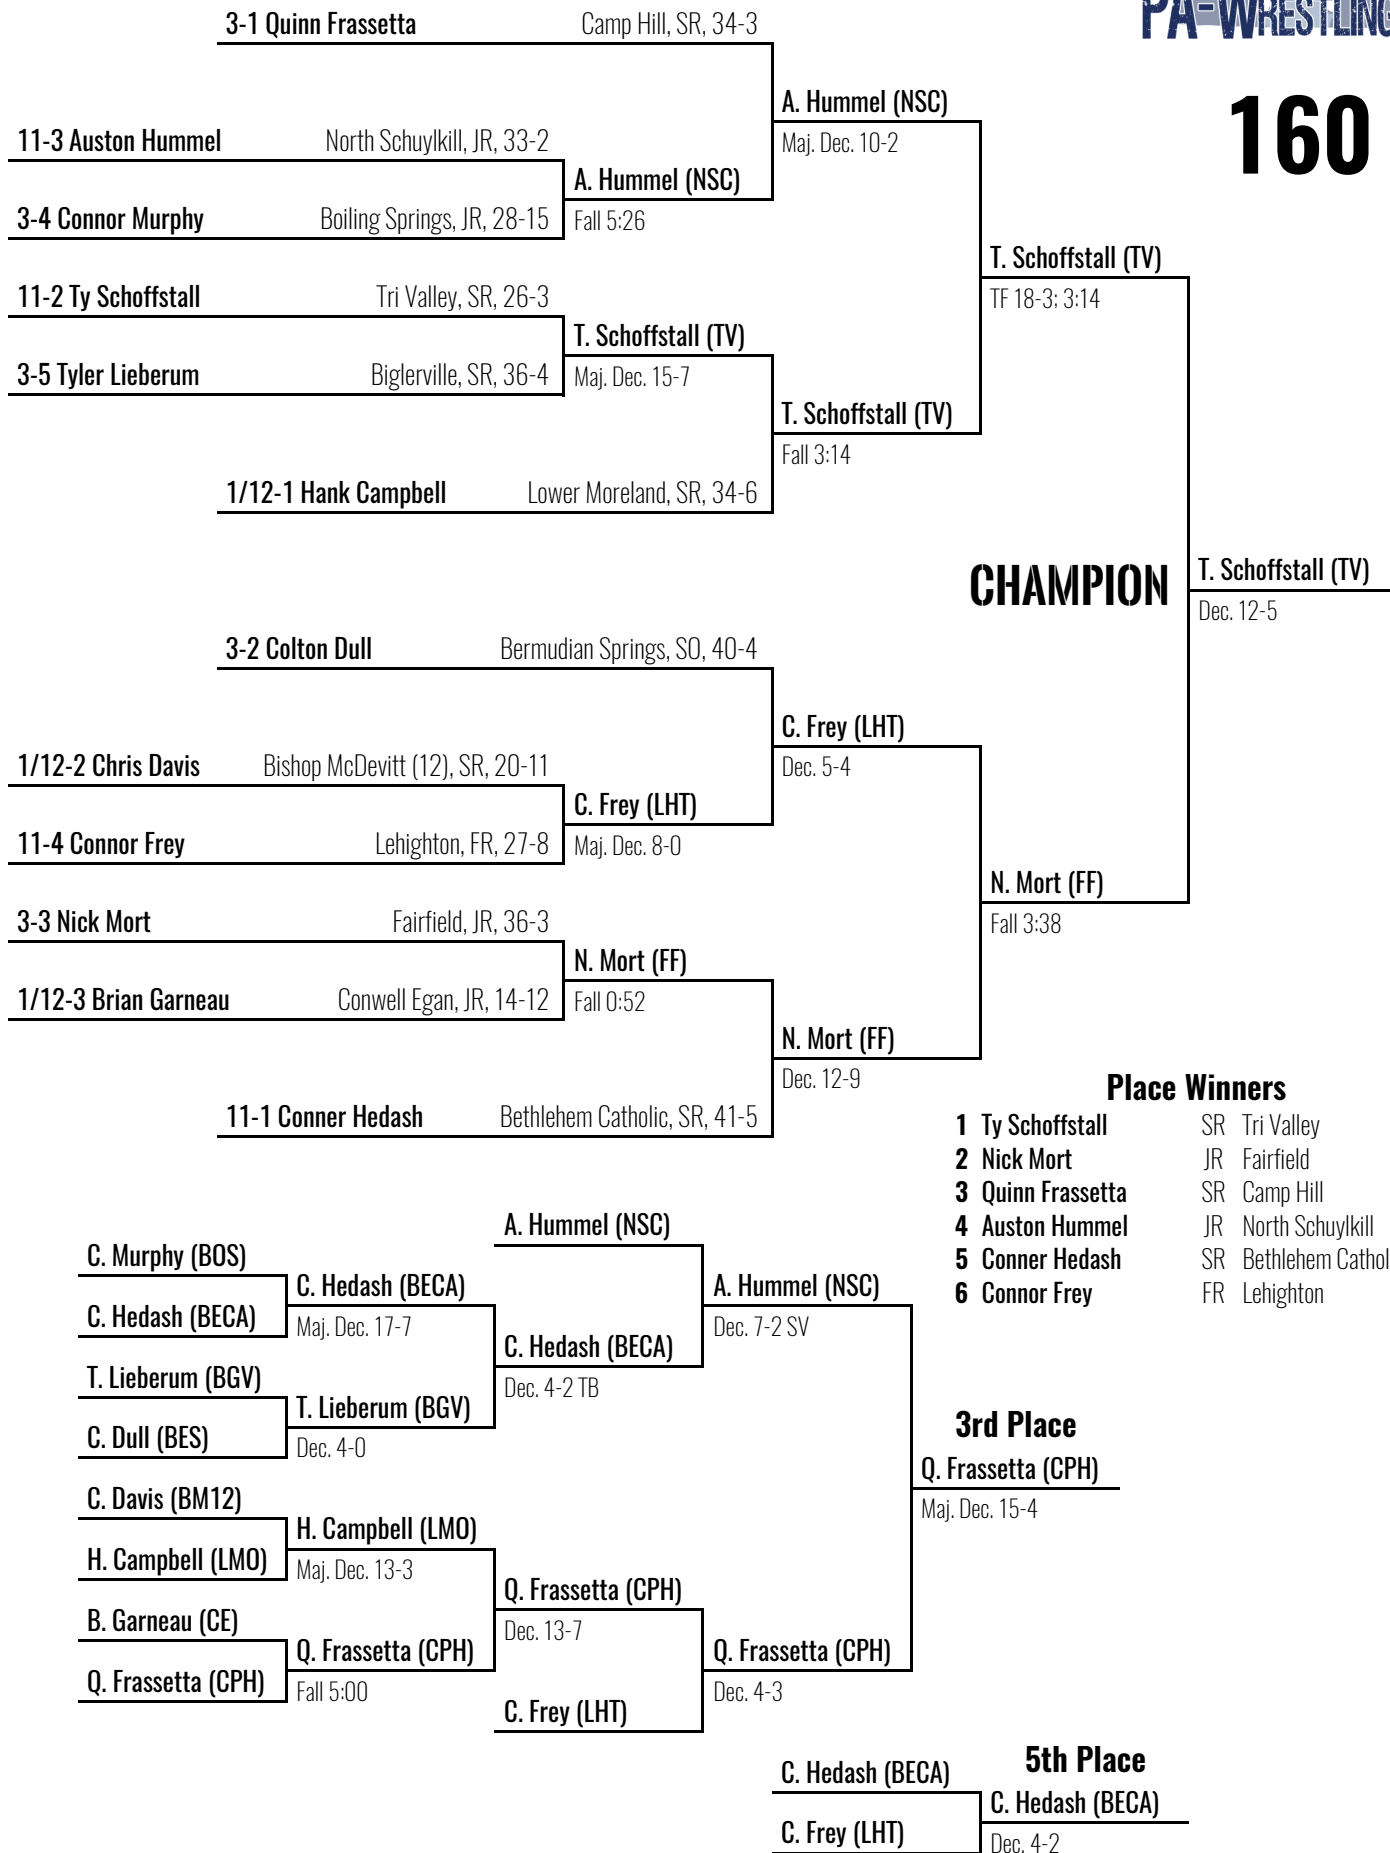

2013 South East AA Regional

Wilson (West Lawn) HS

March 1-2, 2013

160