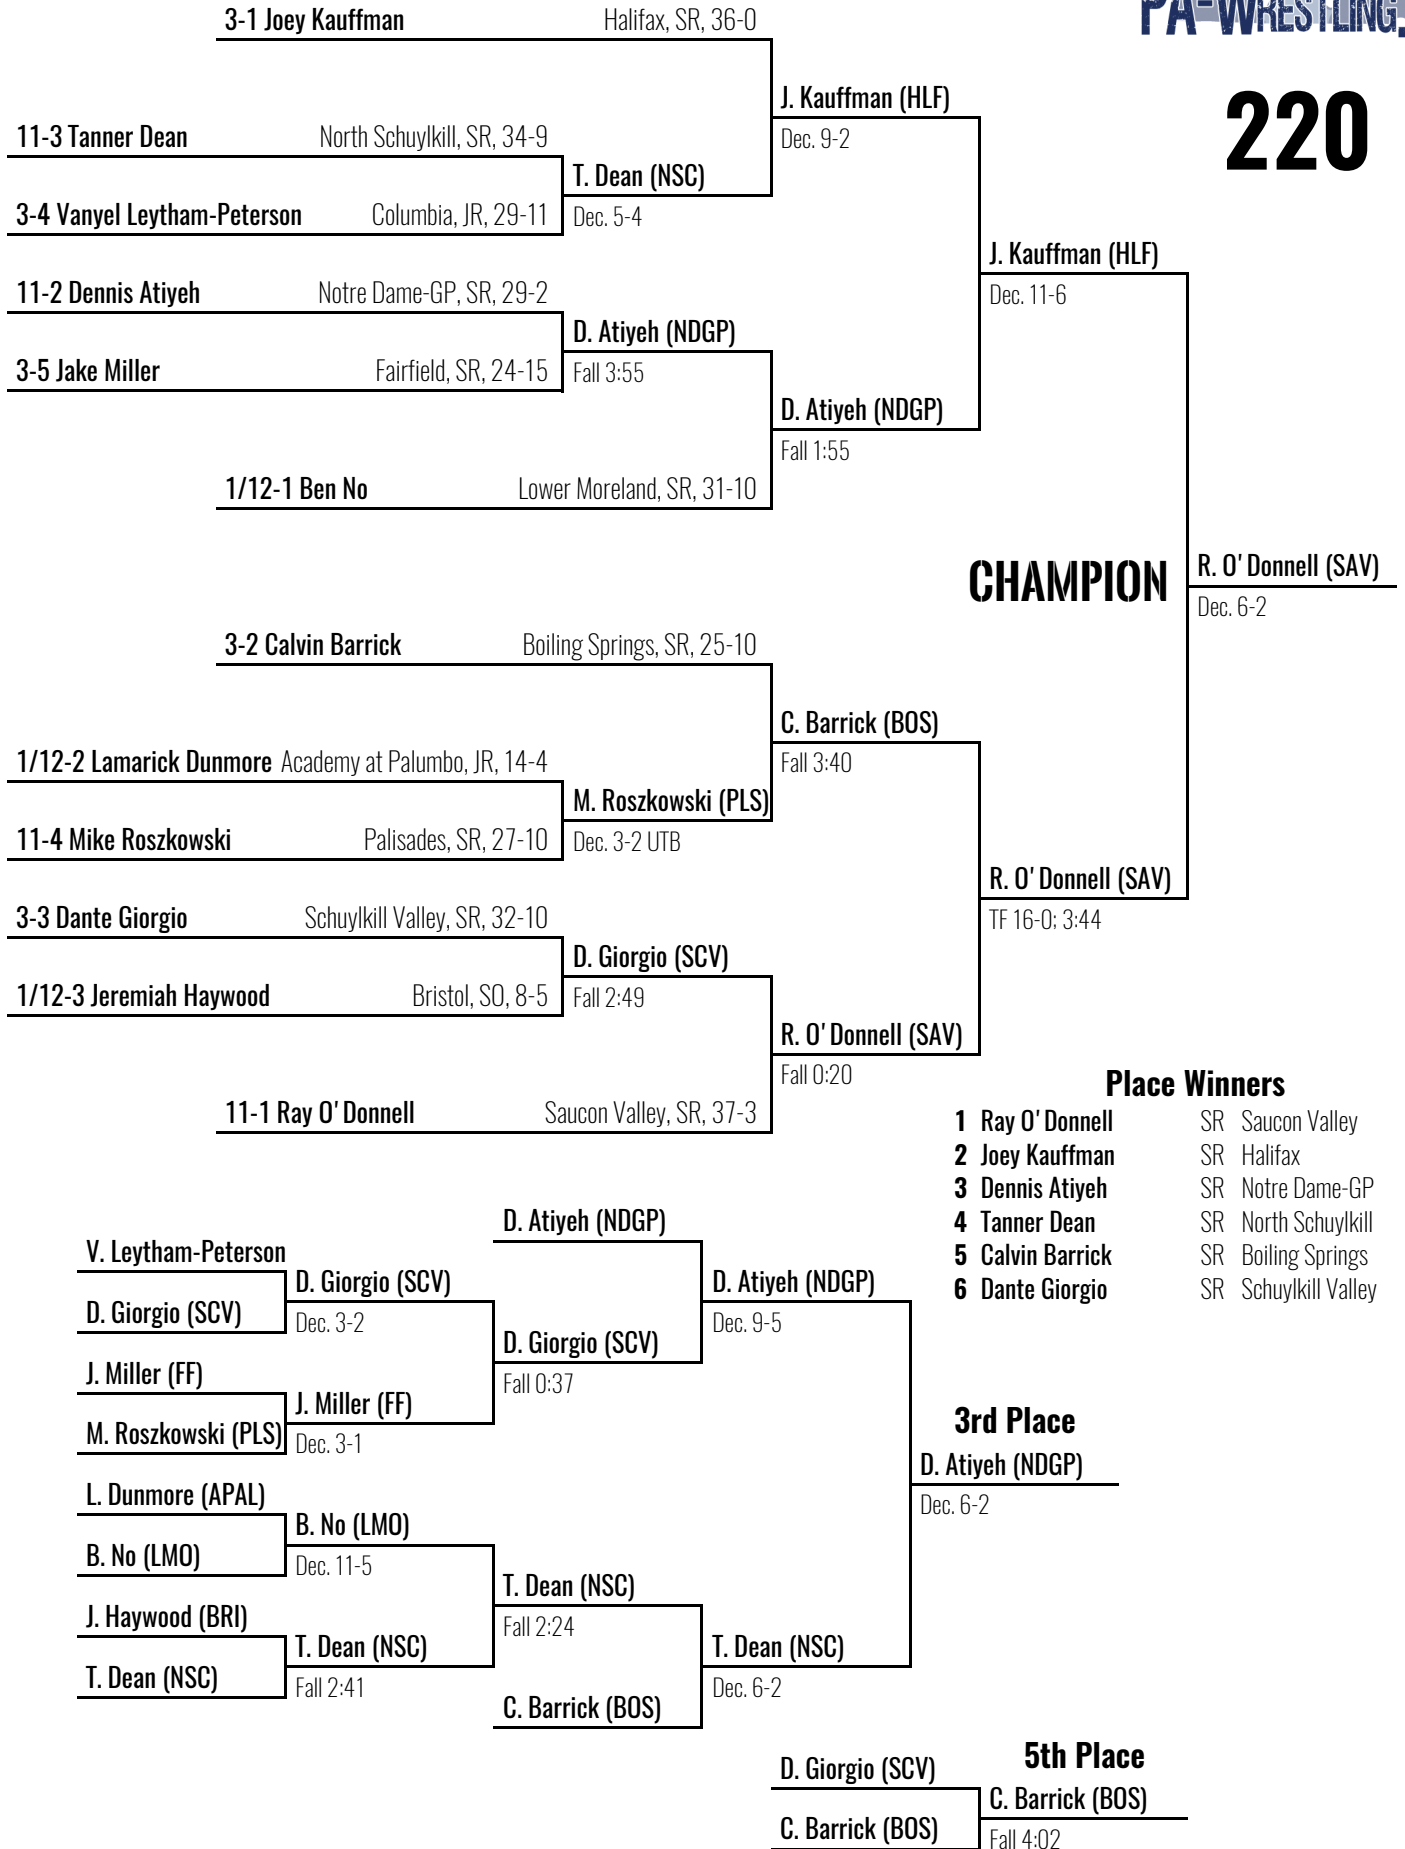

2013 South East AA Regional

Wilson (West Lawn) HS

March 1-2, 2013

220

- **1 Ray O' Donnell** SR Saucon Valley
- **2 Joey Kauffman** SR Halifax
- **3 Dennis Atiyeh** SR Notre Dame-GP
- **4 Tanner Dean** SR North Schuylkill
- **5 Calvin Barrick** SR Boiling Springs
- **6 Dante Giorgio** SR Schuylkill Valley

3rd Place

D. Atiyeh (NDGP)
Dec. 6-2

5th Place

D. Giorgio (SCV)
C. Barrick (BOS)
Fall 4:02