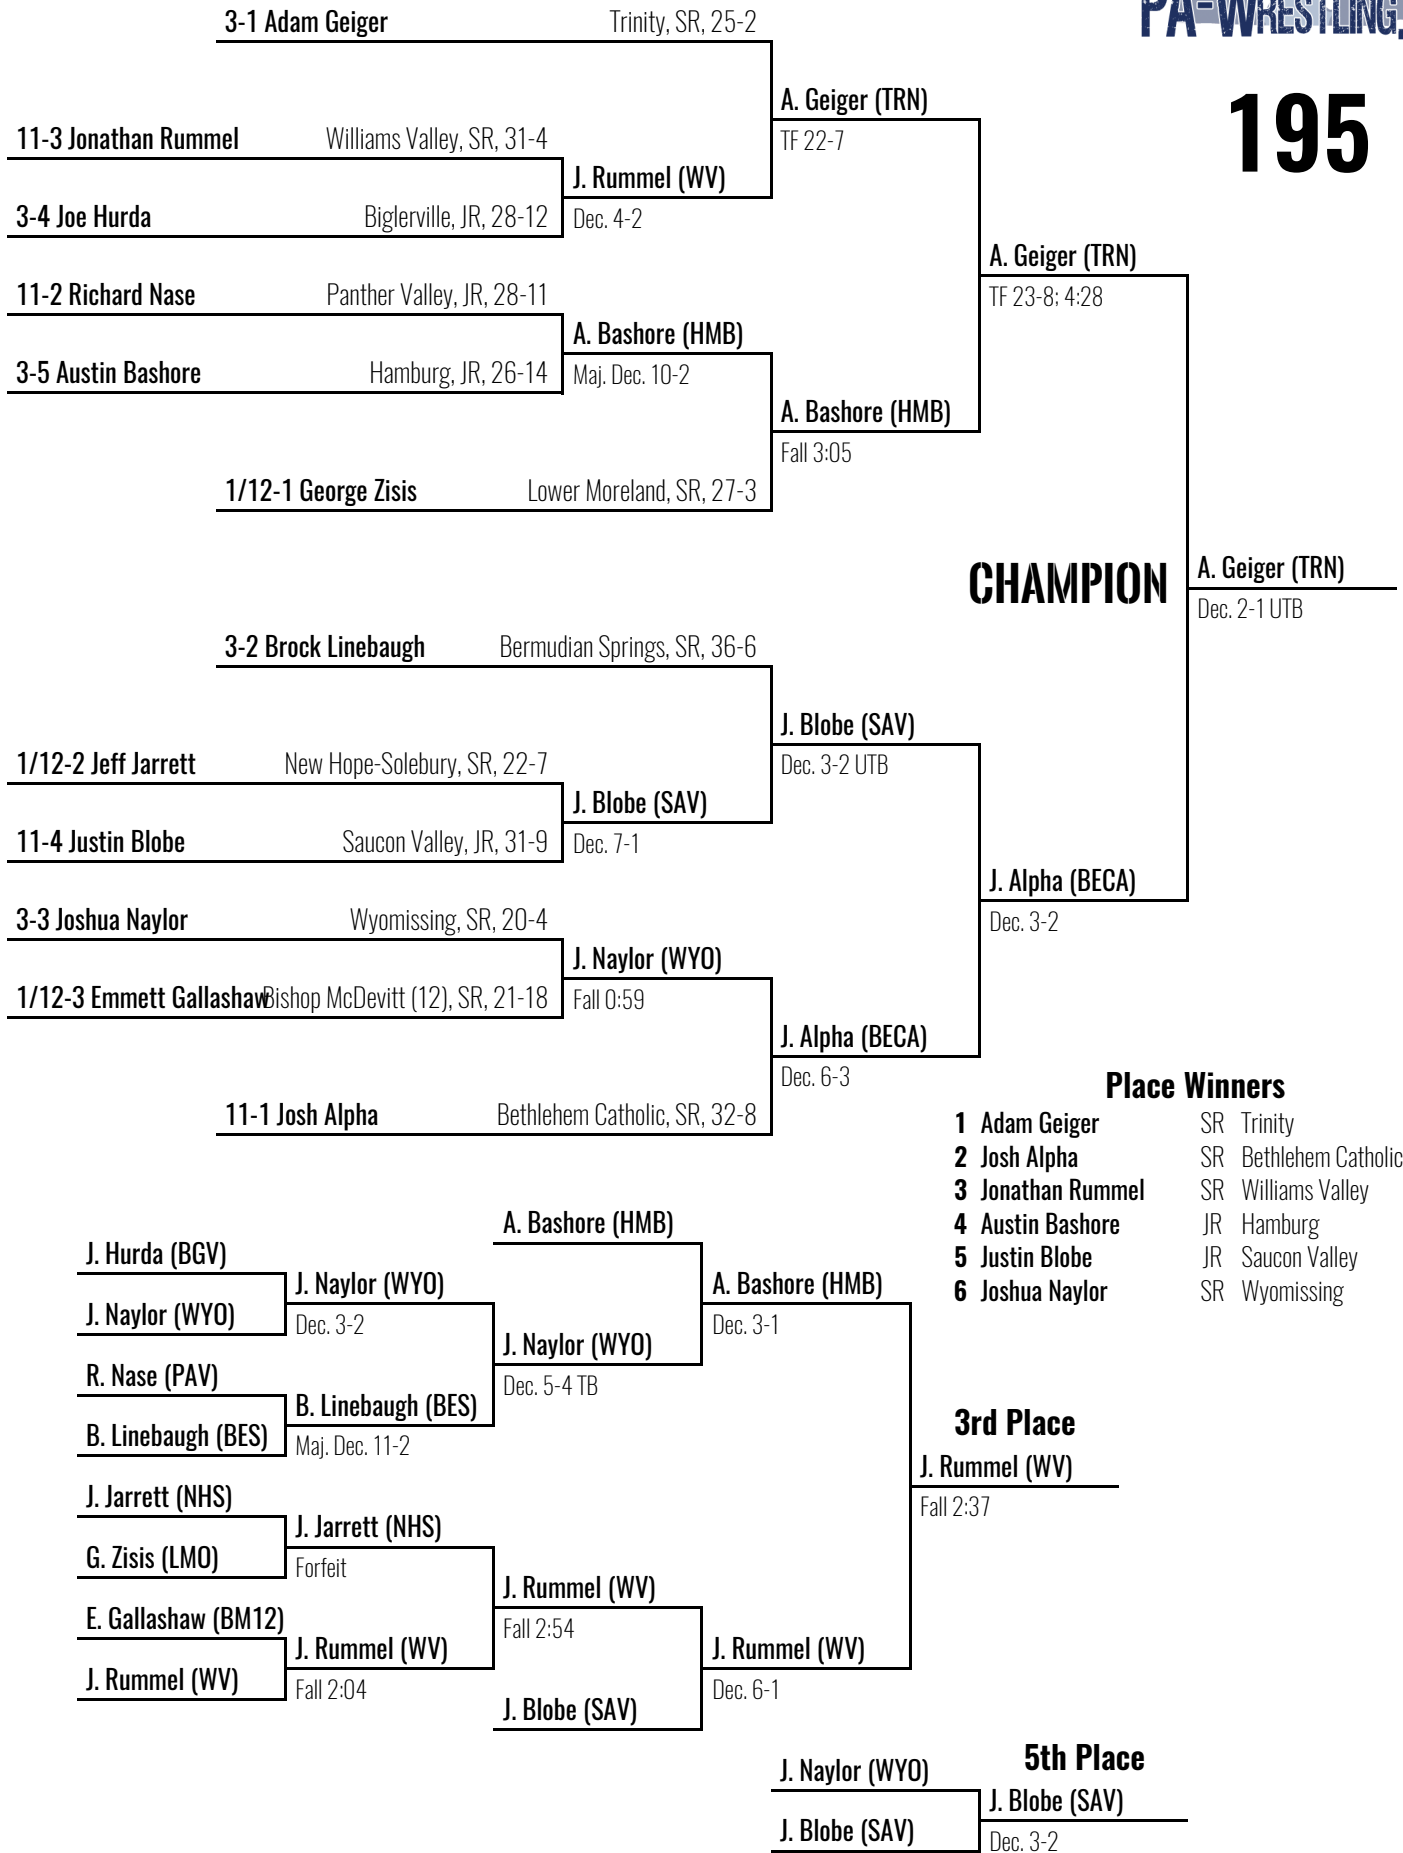

2013 South East AA Regional

Wilson (West Lawn) HS

March 1-2, 2013

195

Place Winners

1	Adam Geiger	SR	Trinity
2	Josh Alpha	SR	Bethlehem Catholic
3	Jonathan Rummel	SR	Williams Valley
4	Austin Bashore	JR	Hamburg
5	Justin Blobe	JR	Saucon Valley
6	Joshua Naylor	SR	Wyomissing