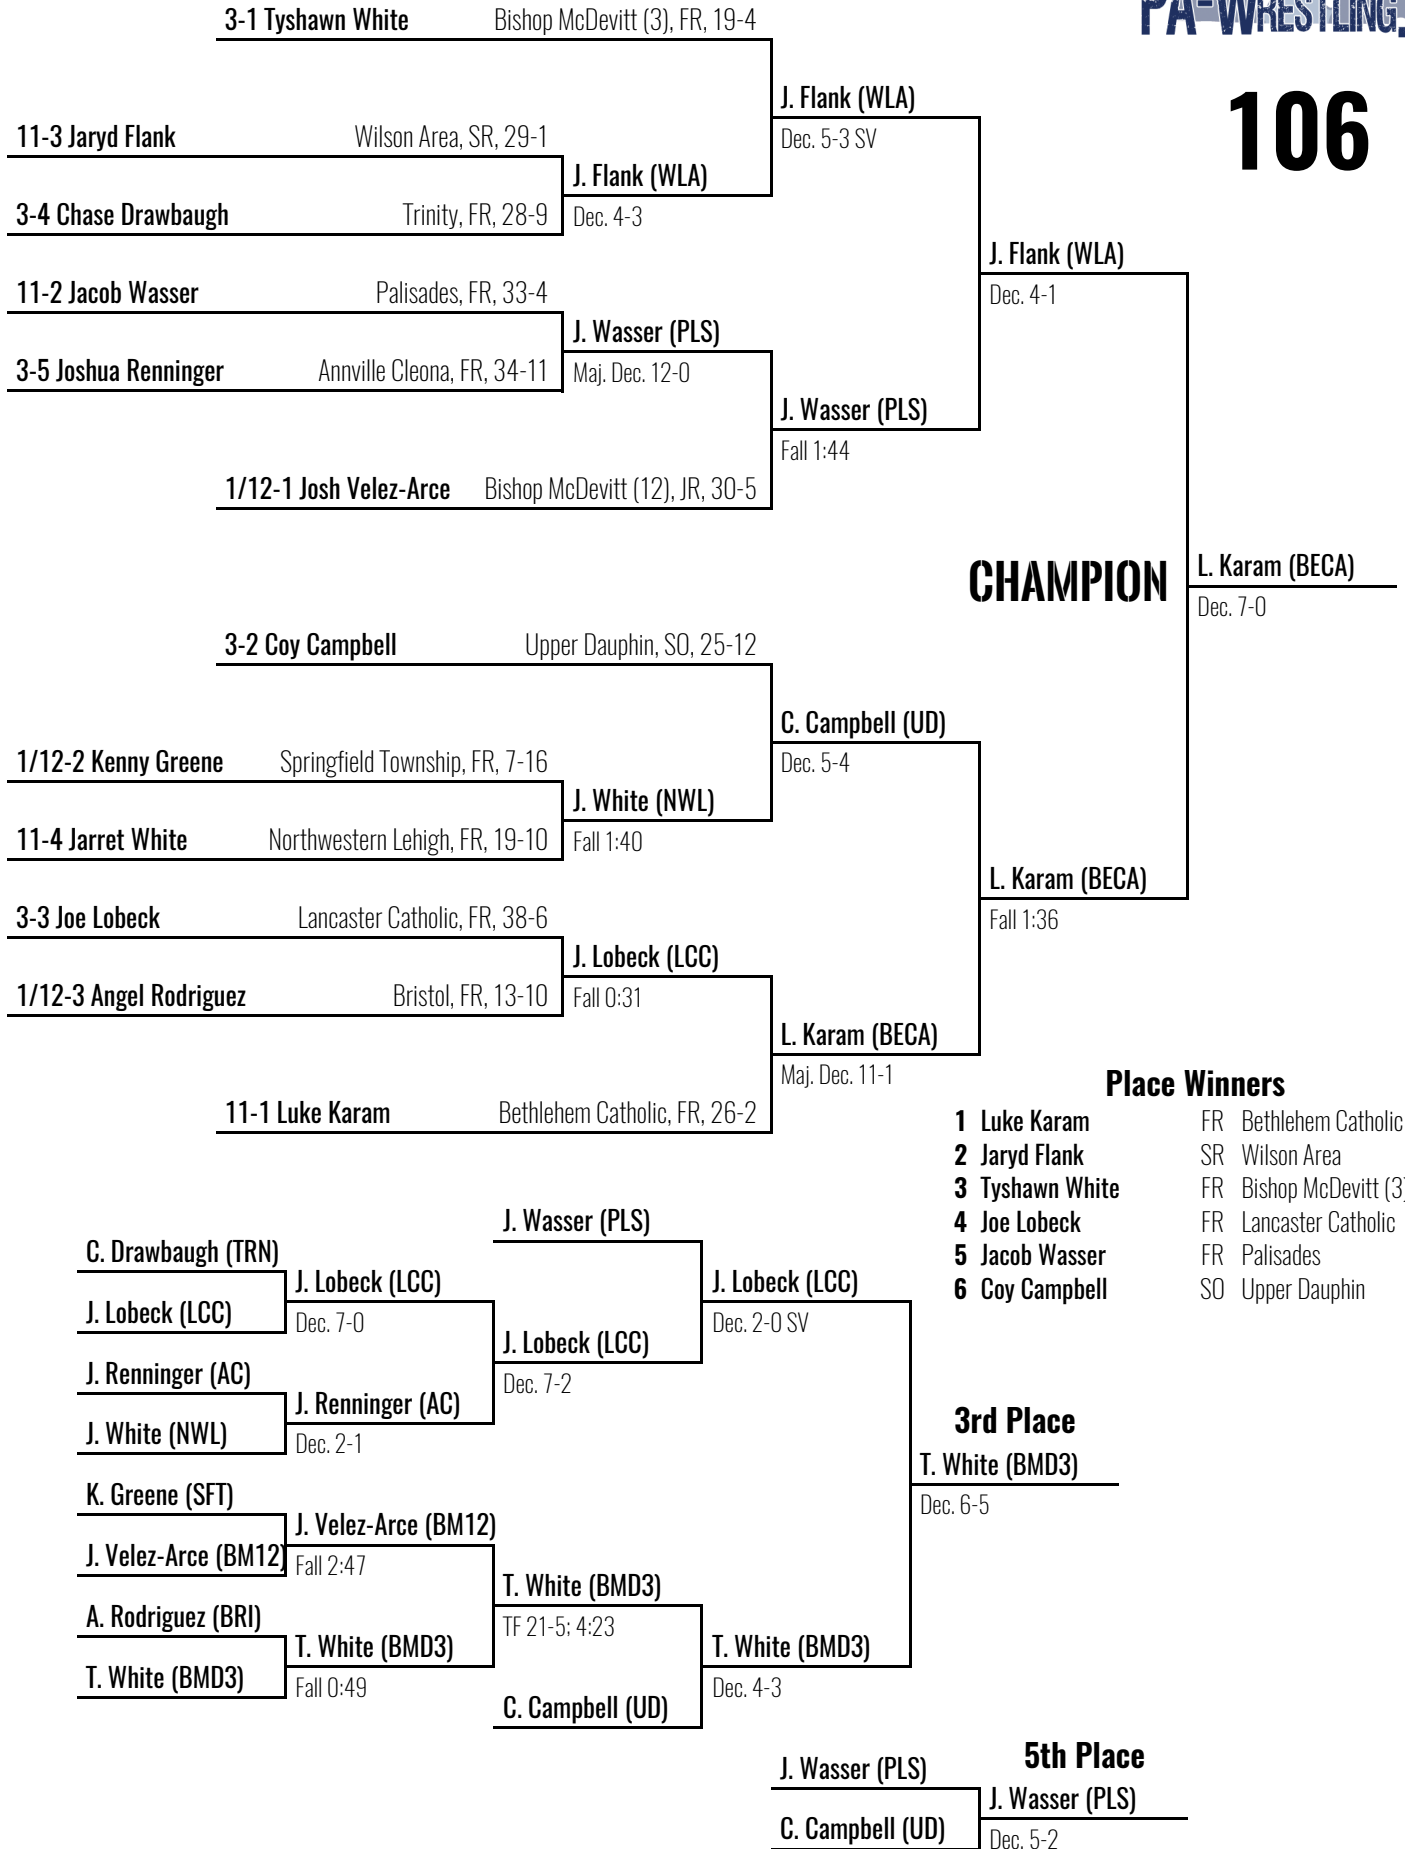

2013 South East AA Regional

Wilson (West Lawn) HS March 1-2, 2013

106

- Place Winners**
- 1** Luke Karam FR Bethlehem Catholic
 - 2** Jaryd Flank SR Wilson Area
 - 3** Tyshawn White FR Bishop McDevitt (3)
 - 4** Joe Lobeck FR Lancaster Catholic
 - 5** Jacob Wasser FR Palisades
 - 6** Coy Campbell SO Upper Dauphin