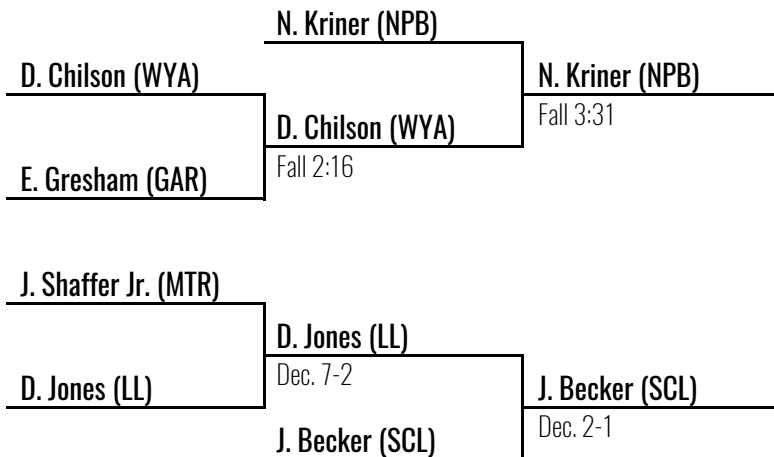

3rd Place

J. Becker (SCL)
Dec. 5-1