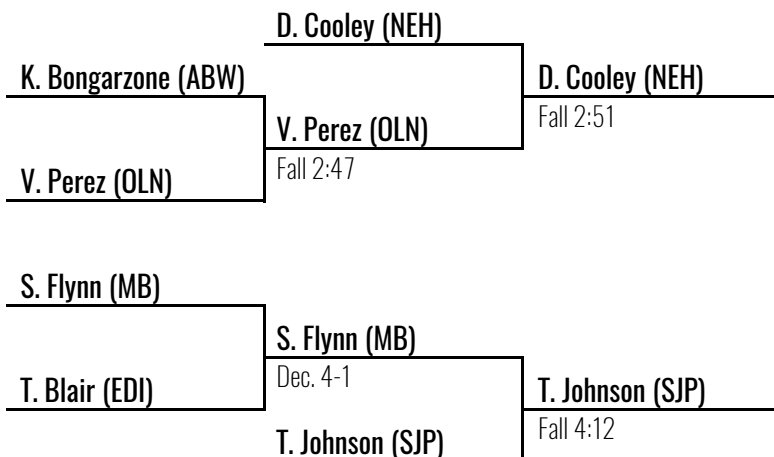

5th Place

V. Perez (OLN)	V. Perez (OLN)
S. Flynn (MB)	Fall 4:10