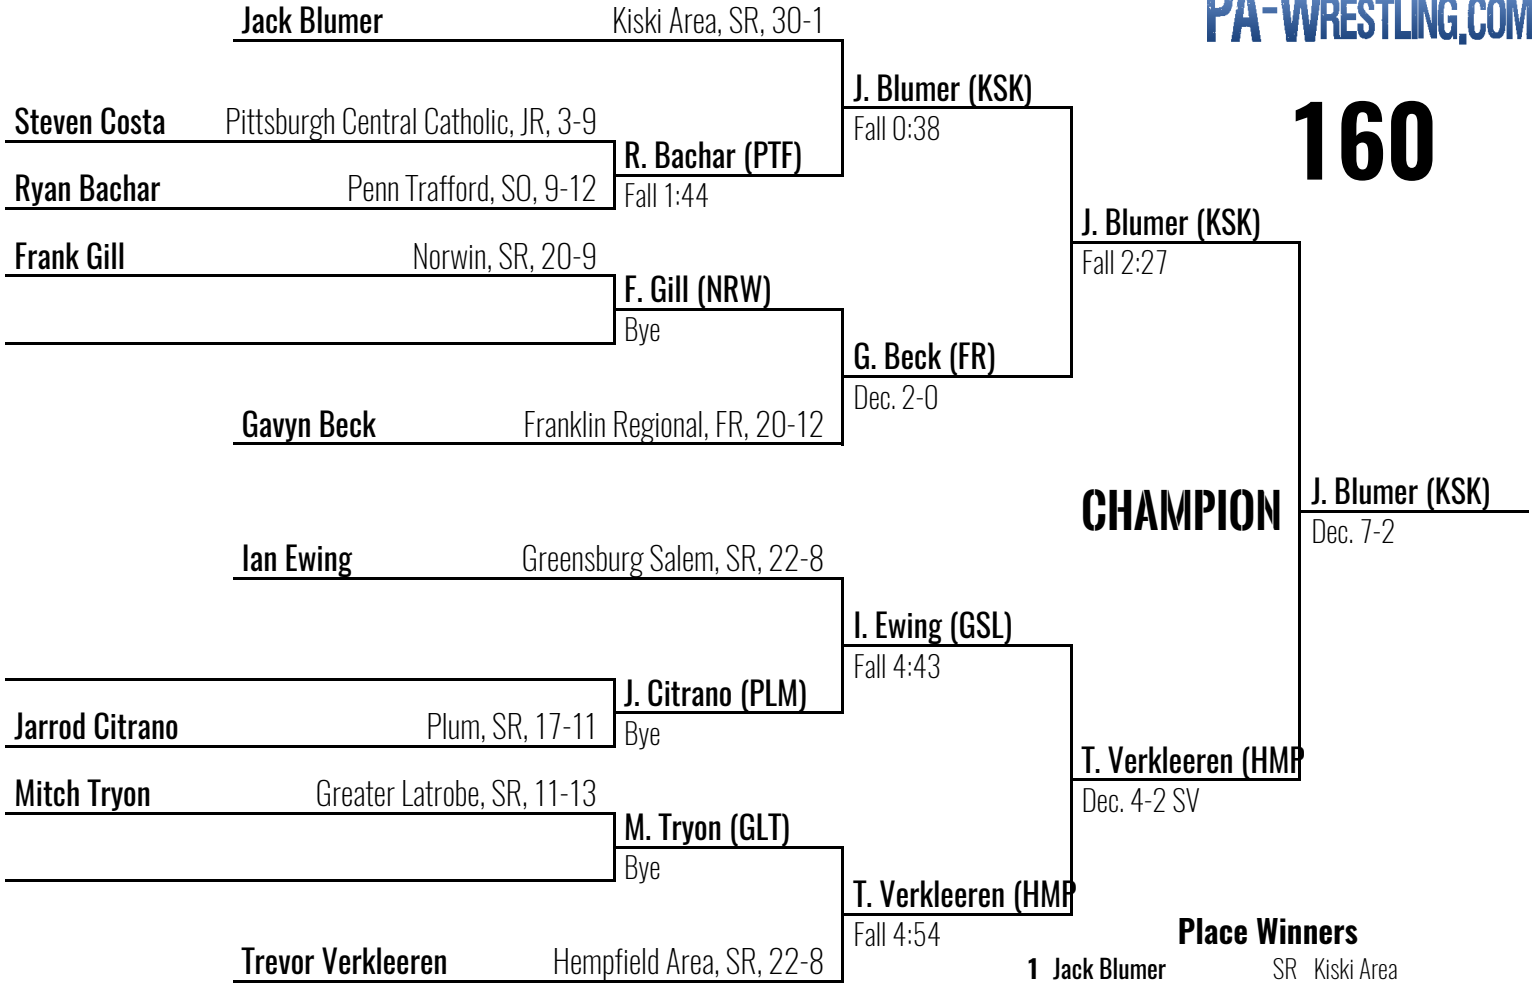

2020 District 7 AAA Section 1

Kiski Area HS February 22, 2020

results provided by

PA-WRESTLING.COM

160

CHAMPION

Place Winners

1	Jack Blumer	SR	Kiski Area
2	Trevor Verkleeren	SR	Hempfield Area
3	Ian Ewing	SR	Greensburg Salem
4	Gavyn Beck	FR	Franklin Regional
5	Frank Gill	SR	Norwin
6	Jarrod Citrano	SR	Plum