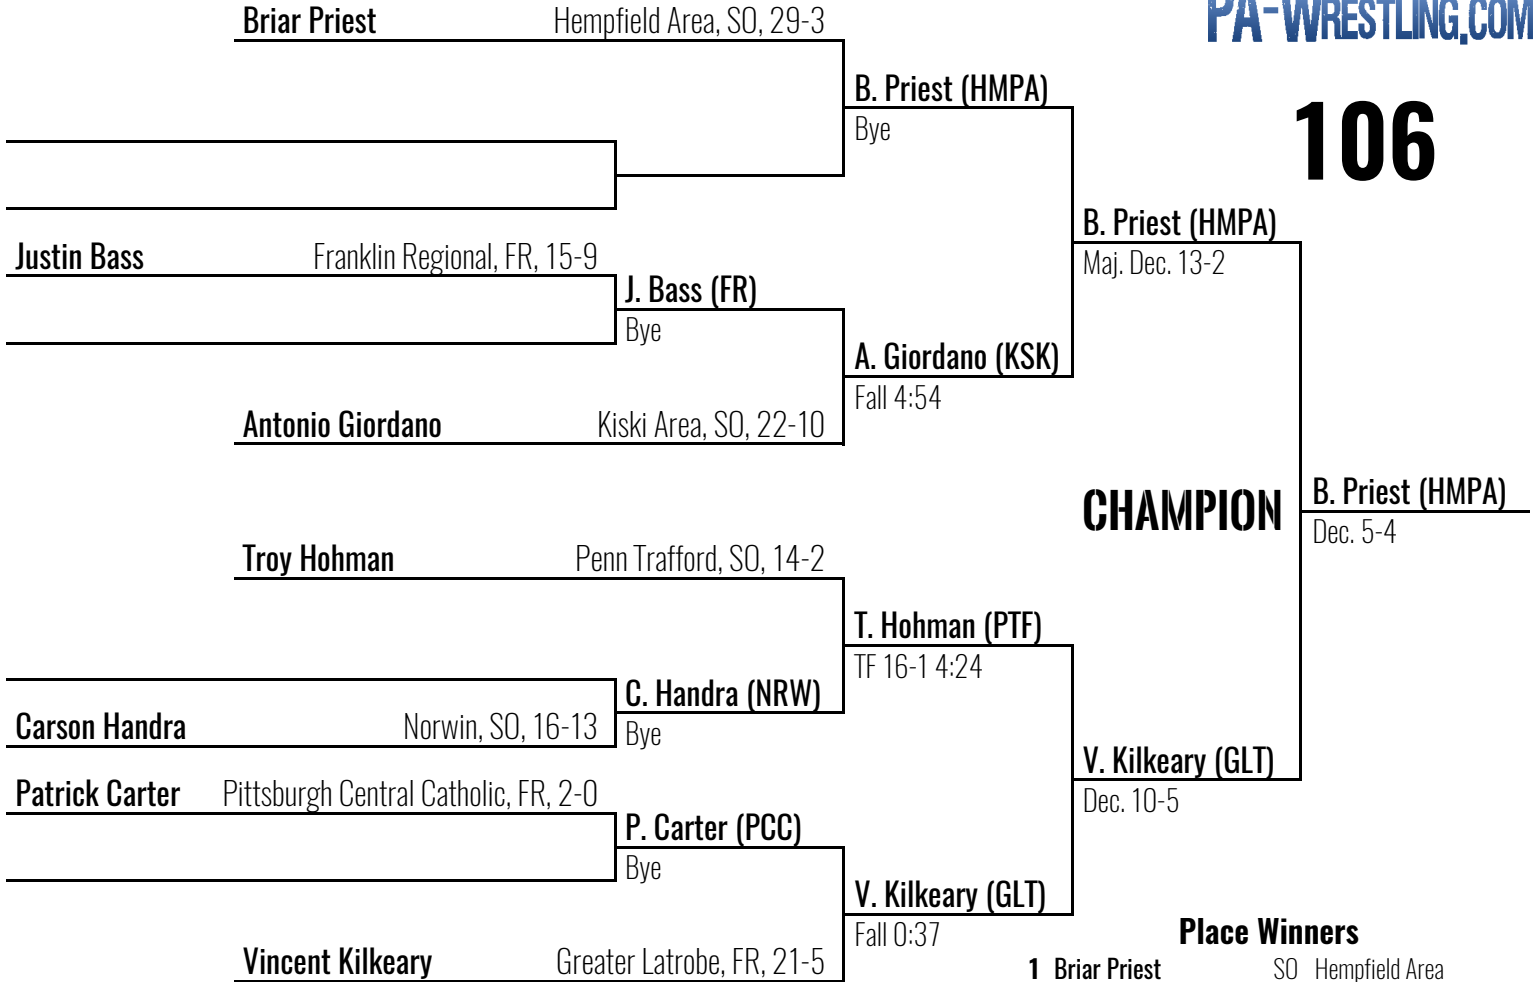

2020 District 7 AAA Section 1

Kiski Area HS February 22, 2020

results provided by

PA-WRESTLING.COM

106

CHAMPION

Place Winners

- **1 Briar Priest** SO Hempfield Area
- **2 Vincent Kilkeary** FR Greater Latrobe
- **3 Troy Hohman** SO Penn Trafford
- **4 Antonio Giordano** SO Kiski Area
- **5 Justin Bass** FR Franklin Regional
- **6 Carson Handra** SO Norwin