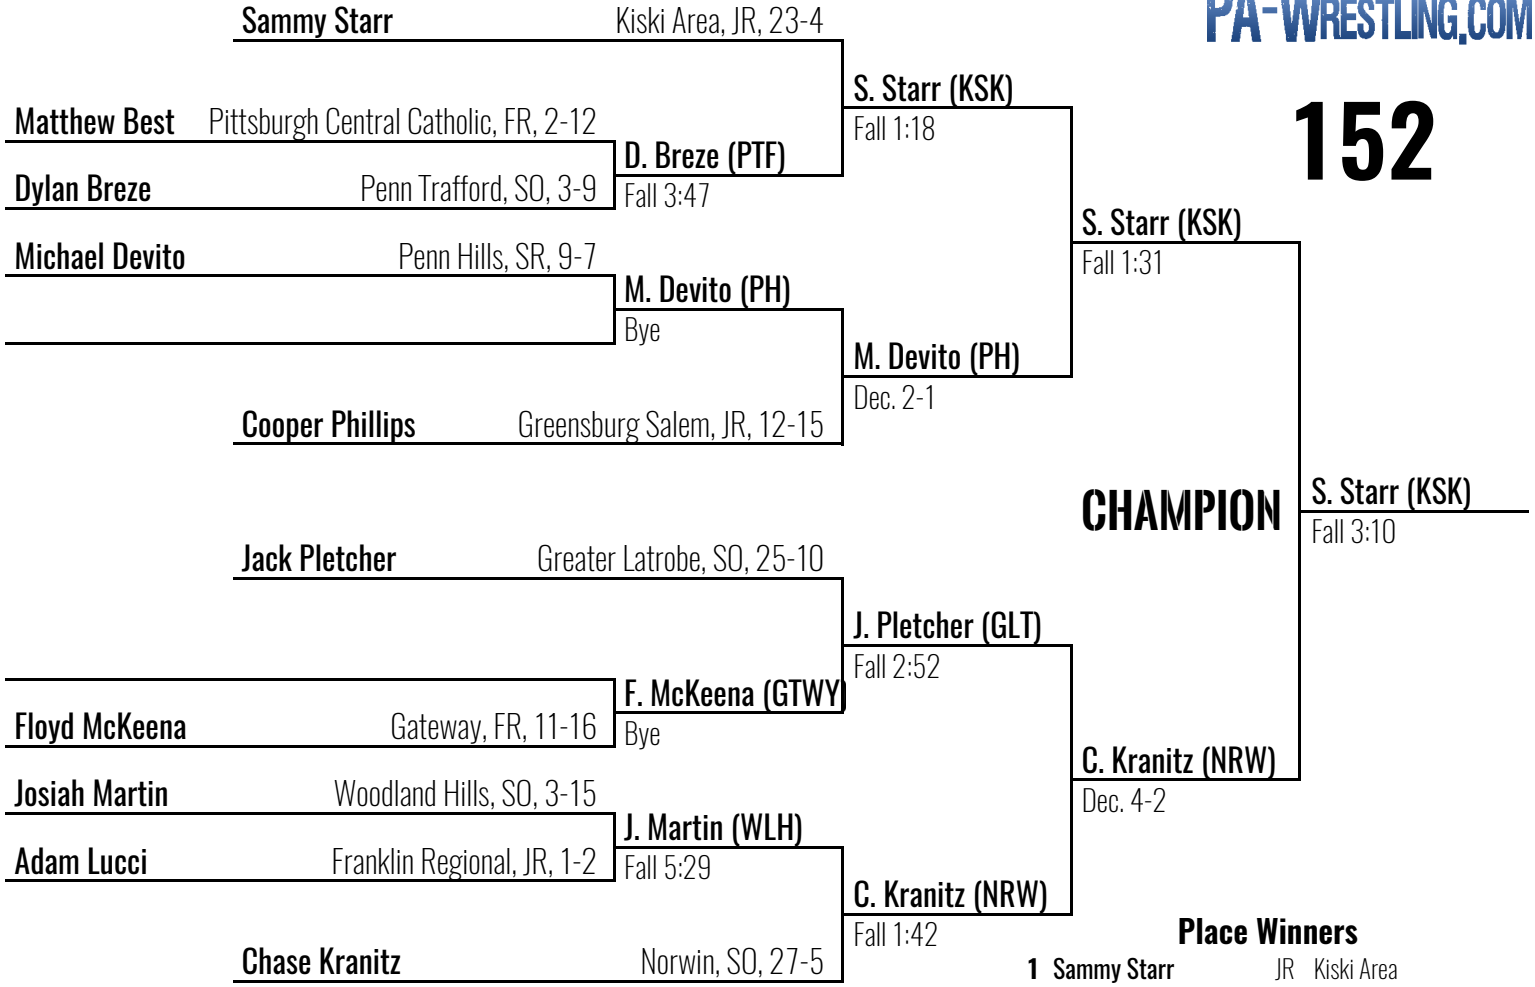

2020 District 7 AAA Section 1

Kiski Area HS February 22, 2020

results provided by

PA-WRESTLING.COM

152