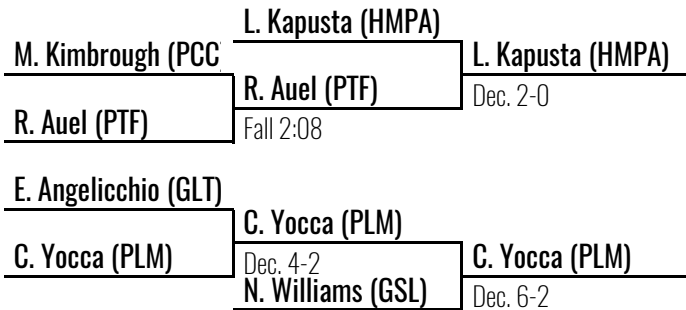

5th Place

R. Auel (PTF)

R. Auel (PTF)

Dec. 8-2

N. Williams (GSL)