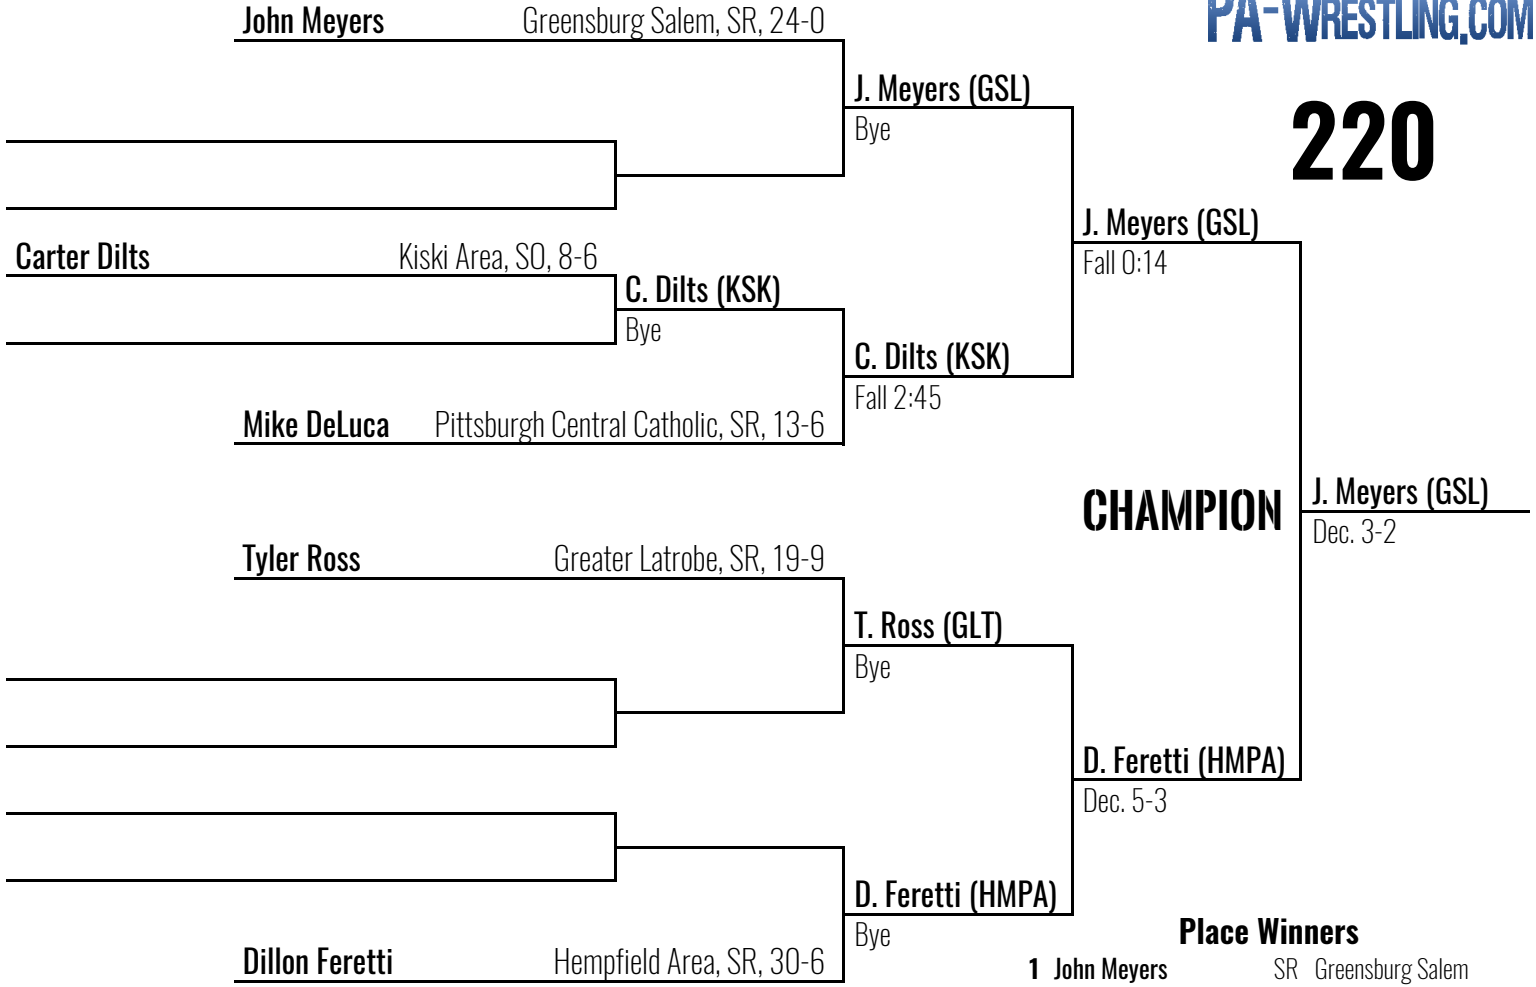

2020 District 7 AAA Section 1

Kiski Area HS February 22, 2020

results provided by

PA-WRESTLING.COM

220

Place Winners

1	John Meyers	SR Greensburg Salem
2	Dillon Feretti	SR Hempfield Area
3	Tyler Ross	SR Greater Latrobe
4	Carter Dilts	SO Kiski Area
5	Mike DeLuca	SR Pittsburgh Central Catho