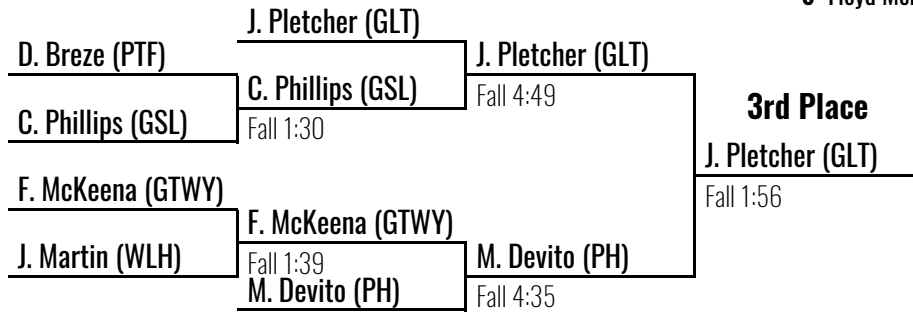

Place Winners

1	Sammy Starr	JR	Kiski Area
2	Chase Kranitz	SO	Norwin
3	Jack Pletcher	SO	Greater Latrobe
4	Michael Devito	SR	Penn Hills
5	Cooper Phillips	JR	Greensburg Salem
6	Floyd McKeena	FR	Gateway