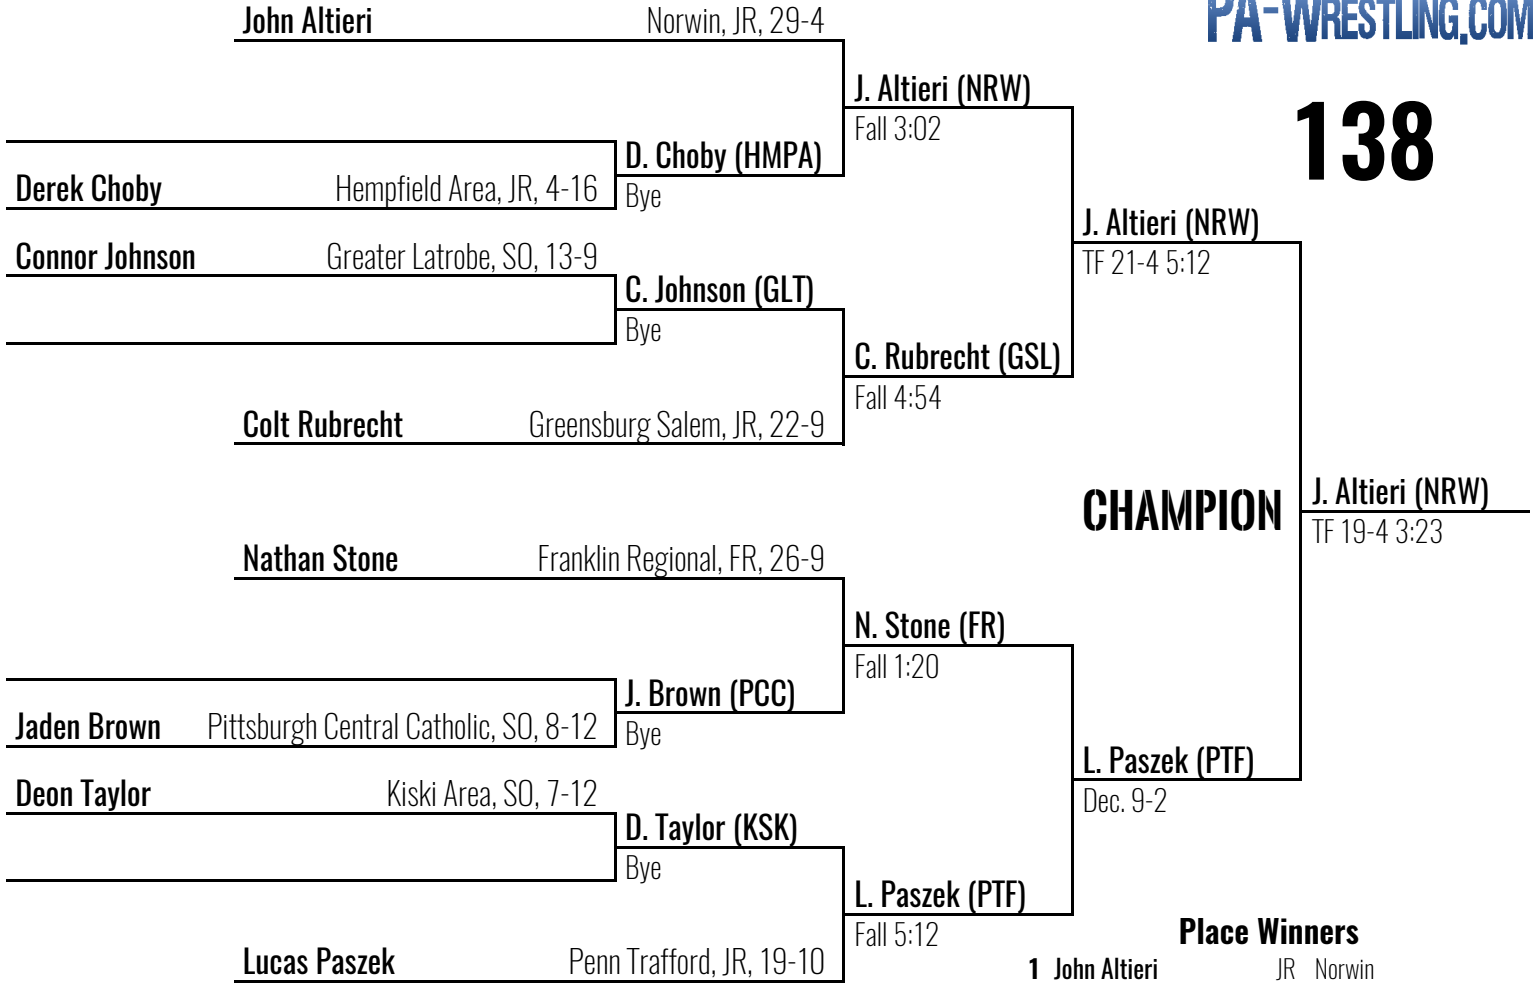

2020 District 7 AAA Section 1

Kiski Area HS February 22, 2020

results provided by

PA-WRESTLING.COM

138