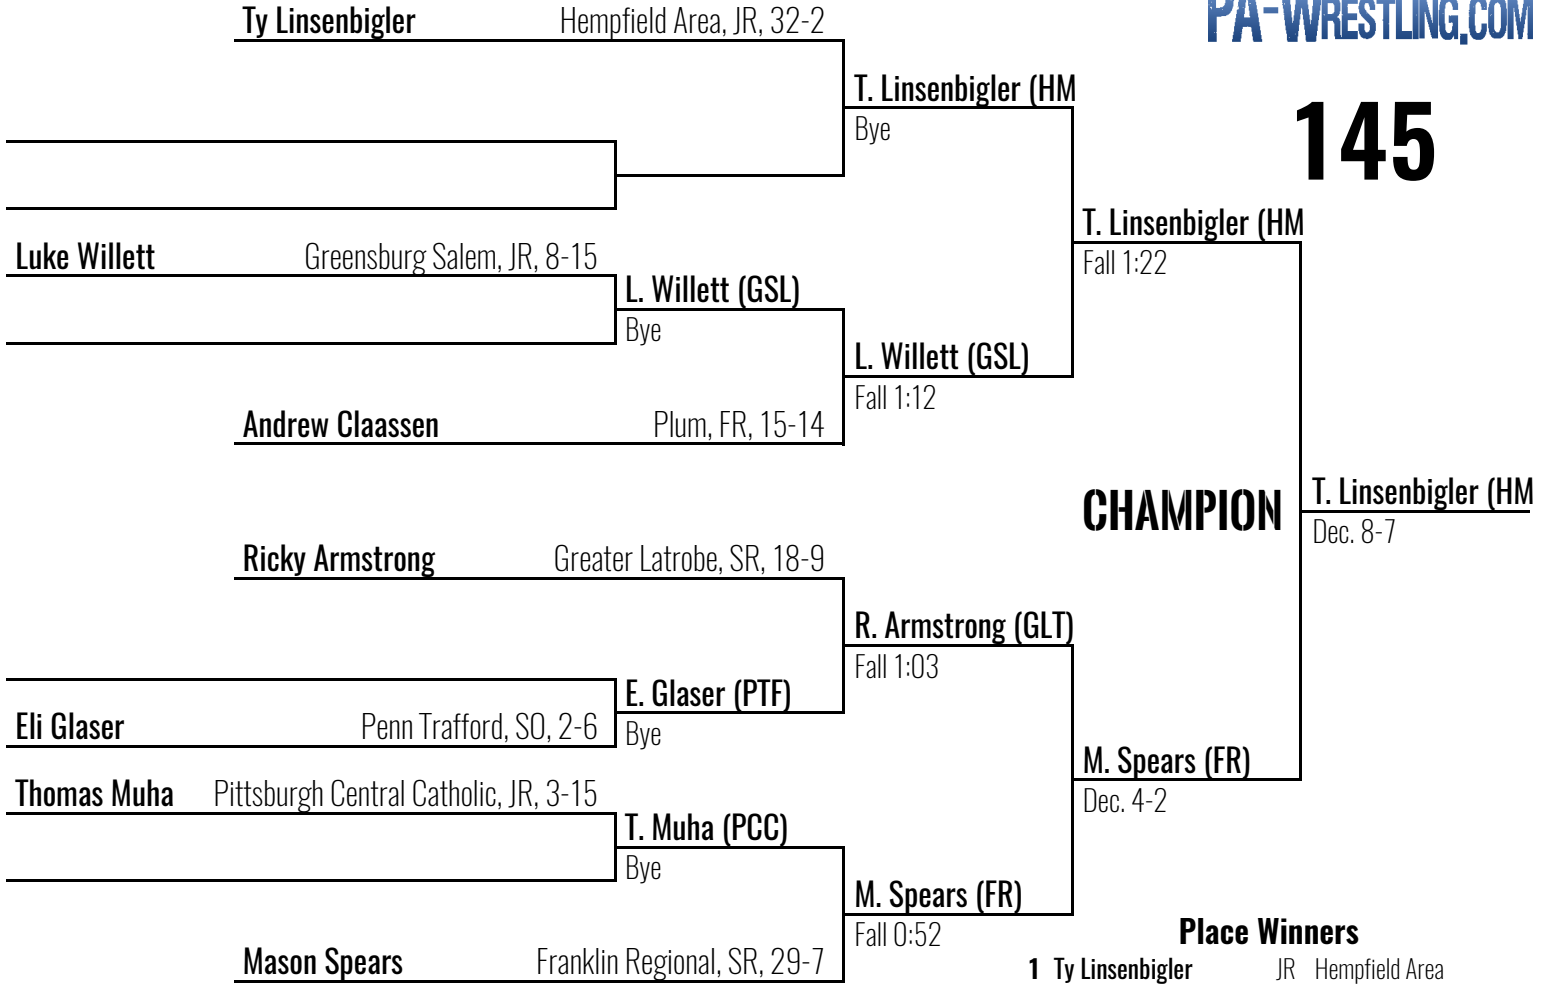

2020 District 7 AAA Section 1

Kiski Area HS February 22, 2020

results provided by

PA-WRESTLING.COM

145