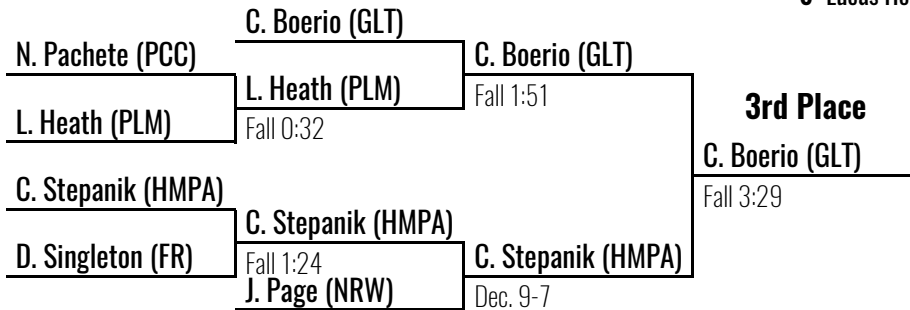

Place Winners

1	Jared Curcio	SR	Kiski Area
2	Caleb Chismar	SO	Greensburg Salem
3	Corey Boerio	FR	Greater Latrobe
4	Coby Stepanik	SO	Hempfield Area
5	Josh Page	SO	Norwin
6	Lucas Heath	SO	Plum