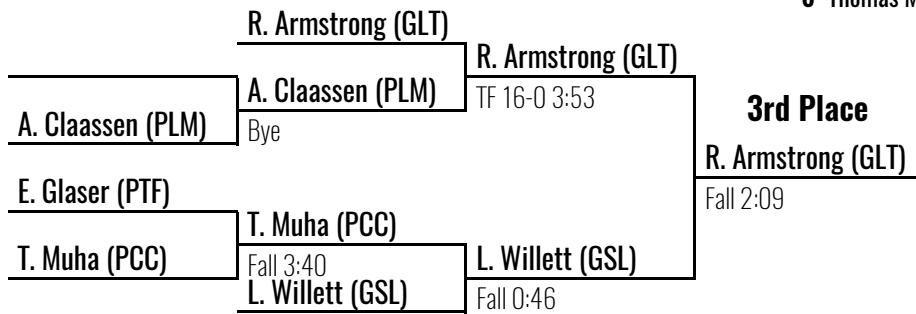

# 145

- Place Winners**
- 1 Ty Linsenbigler** JR Hempfield Area
  - 2 Mason Spears** SR Franklin Regional
  - 3 Ricky Armstrong** SR Greater Latrobe
  - 4 Luke Willett** JR Greensburg Salem
  - 5 Andrew Claassen** FR Plum
  - 6 Thomas Muha** JR Pittsburgh Central Cathol