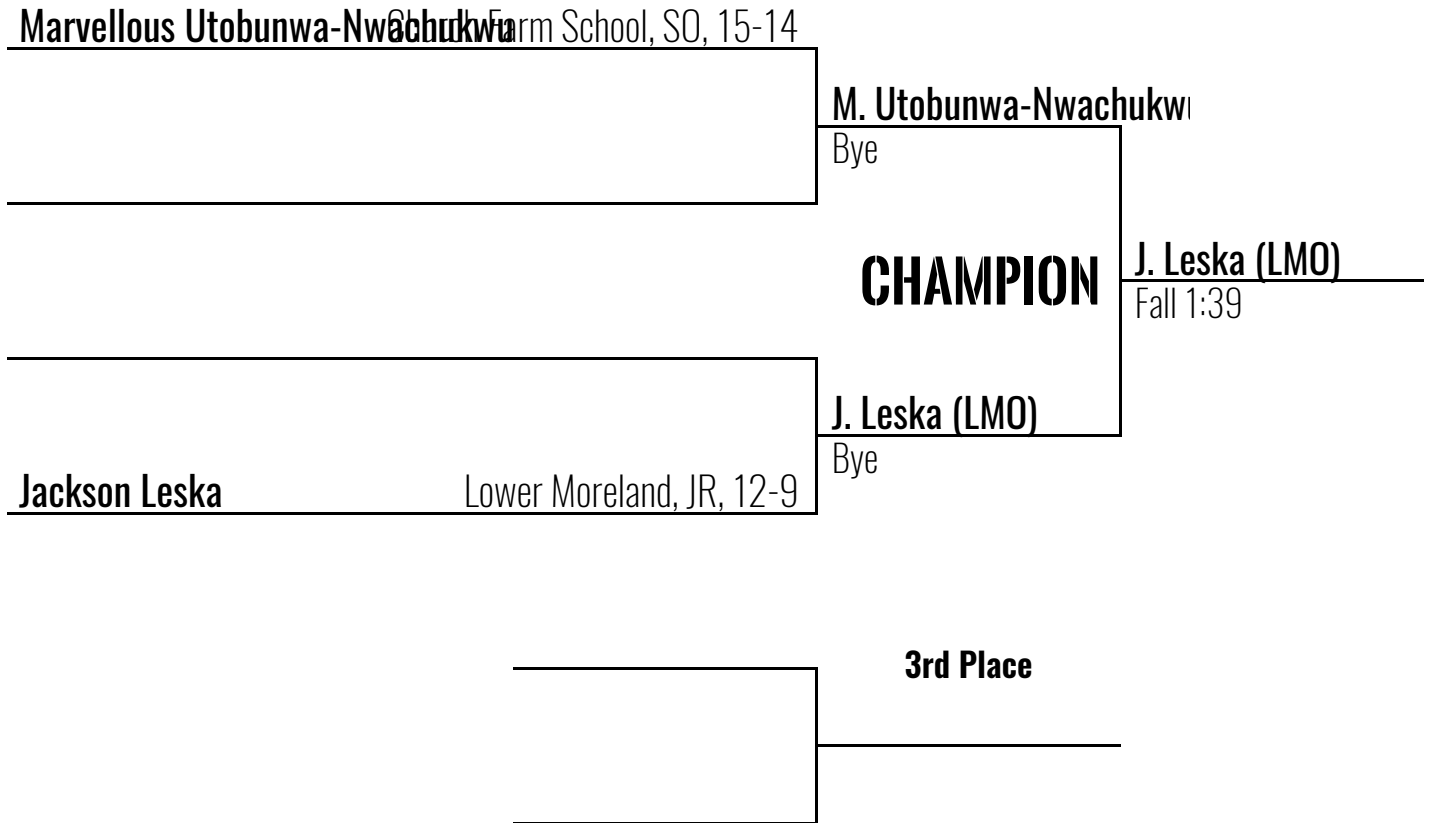

2020 Bicentennial League Championships

Church Farm School February 14, 2020

results provided by

Team Scores

PA-WRESTLING.COM

Team scores are final and official.

Place	Pts	School (Abbreviation)	1st	2nd	3rd	4th
1.	189.0	Faith Christian Academy (FCA)	8	3	1	-
2.	164.5	Lower Moreland (LMO)	4	5	3	2
3.	132.0	Church Farm School (CFS)	1	5	6	1
4.	50.0	Bristol (BRI)	1	1	1	2

2020 Bicentennial League Championships

Church Farm School February 14, 2020

results provided by

PA-WRESTLING.COM

106

Place Winners

- 1** Jackson Leska JR Lower Moreland
- 2** Marvellous Utobunwa-Nwachukwu SO Church Farm School