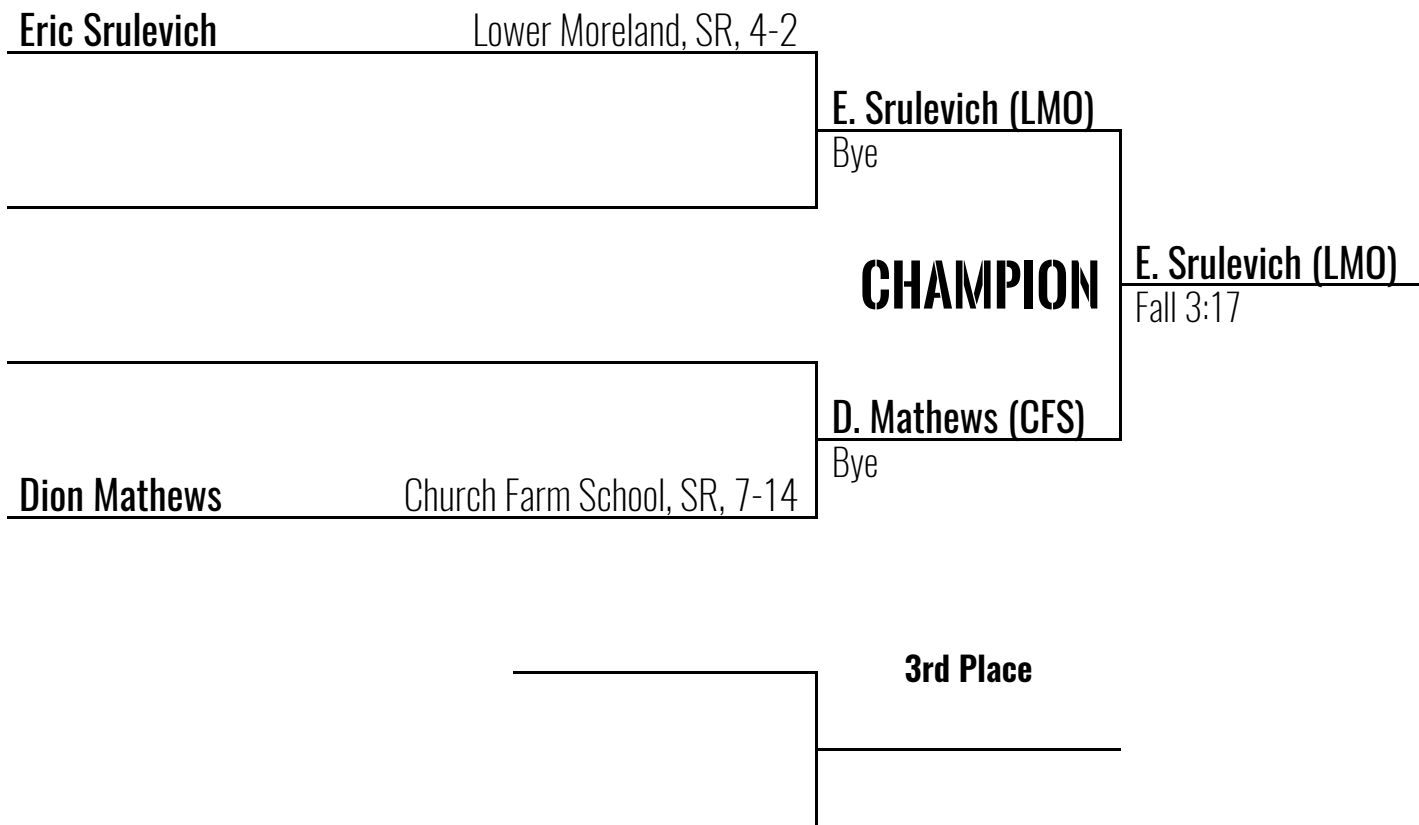

2020 Bicentennial League Championships

Church Farm School February 14, 2020

results provided by

PA-WRESTLING.COM

160

Place Winners

- **1 Eric Srulevich** SR Lower Moreland
- **2 Dion Mathews** SR Church Farm School