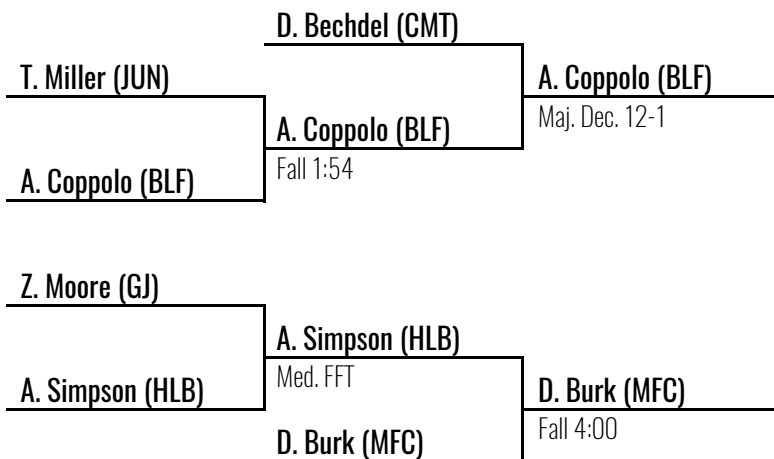

3rd Place

D. Burk (MFC)

Dec. 6-5

2019 District 6 AAA

Altoona HS

February 23, 2019

results provided by

PA-WRESTLING.COM