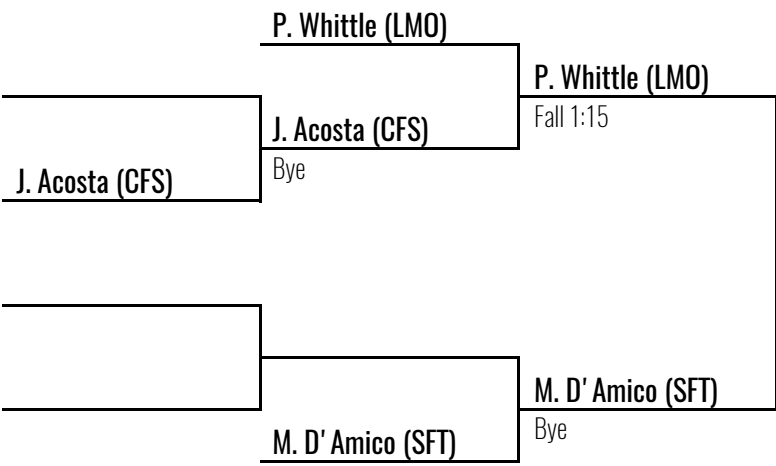

2019 District 1/12 AA

Church Farm School February 23, 2019

results provided by

PA-WRESTLING.COM

220

Tyrone Fowler Bishop McDevitt, JR, 16-1

T. Fowler (BMD)
Bye

Jeremy Acosta Church Farm School, SR, 0-0

M. D' Amico (SFT)
Fall 2:46

Morgan D' Amico Springfield Township, SR, 17-9

Pat Whittle Lower Moreland, JR, 16-4

P. Whittle (LMO)
Bye

Dylan DeWitt Faith Christian Academy, SR, 24-14

D. DeWitt (FCA)
Bye

T. Fowler (BMD)
Fall 2:16

CHAMPION

T. Fowler (BMD)
Fall 3:59

D. DeWitt (FCA)
Maj. Dec. 14-0

Place Winners

1 Tyrone Fowler	JR	Bishop McDevitt
2 Dylan DeWitt	SR	Faith Christian Academy
3 Pat Whittle	JR	Lower Moreland
4 Morgan D' Amico	SR	Springfield Township

3rd Place

P. Whittle (LMO)
Fall 4:40