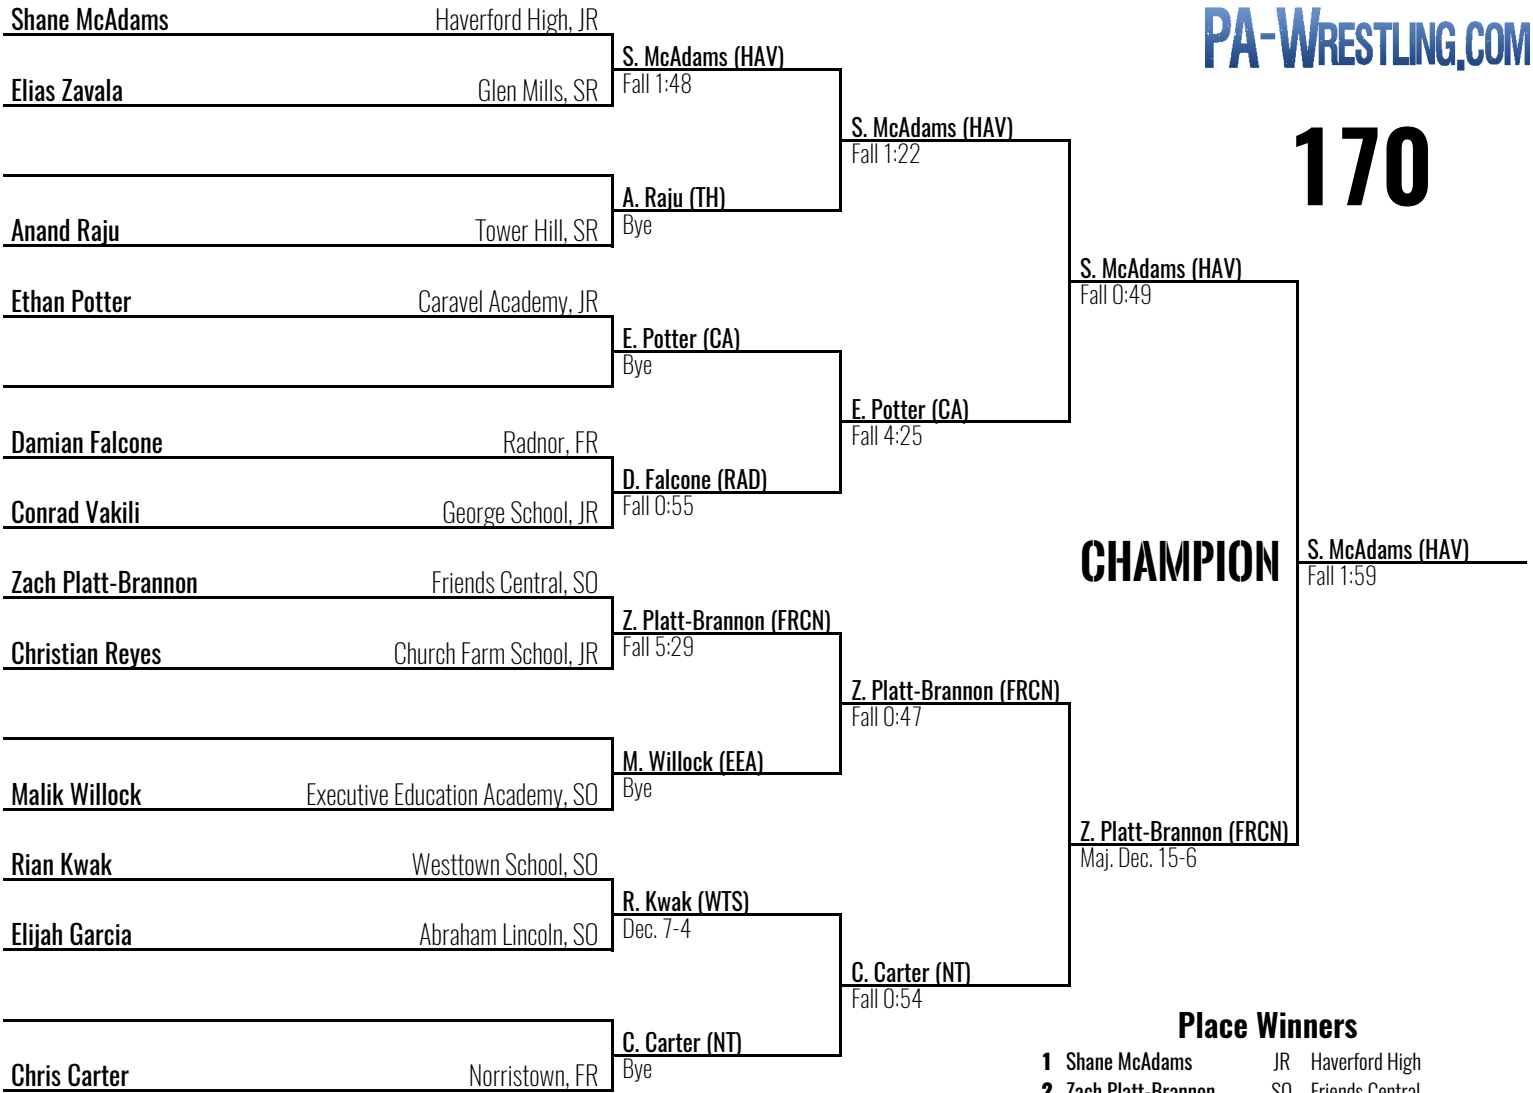

2019 Church Farm Invitational

Church Farm School January 12, 2019

results provided by

PA-WRESTLING.COM

170