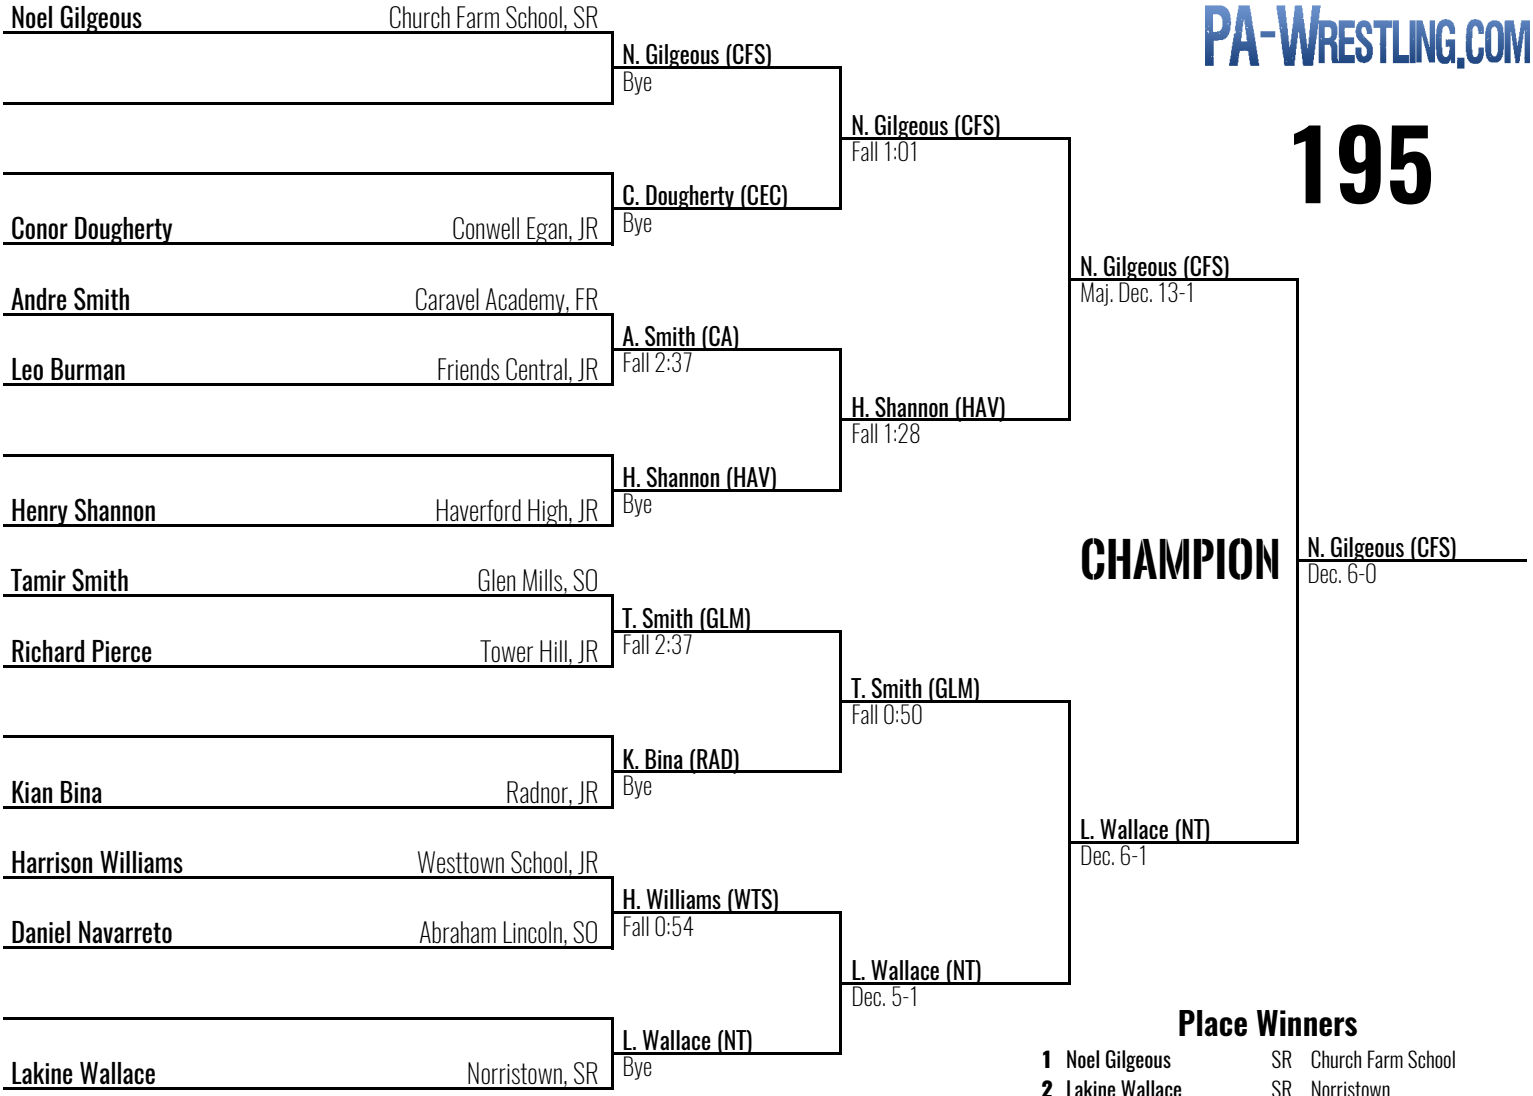

2019 Church Farm Invitational

Church Farm School January 12, 2019

results provided by

PA-WRESTLING.COM

195