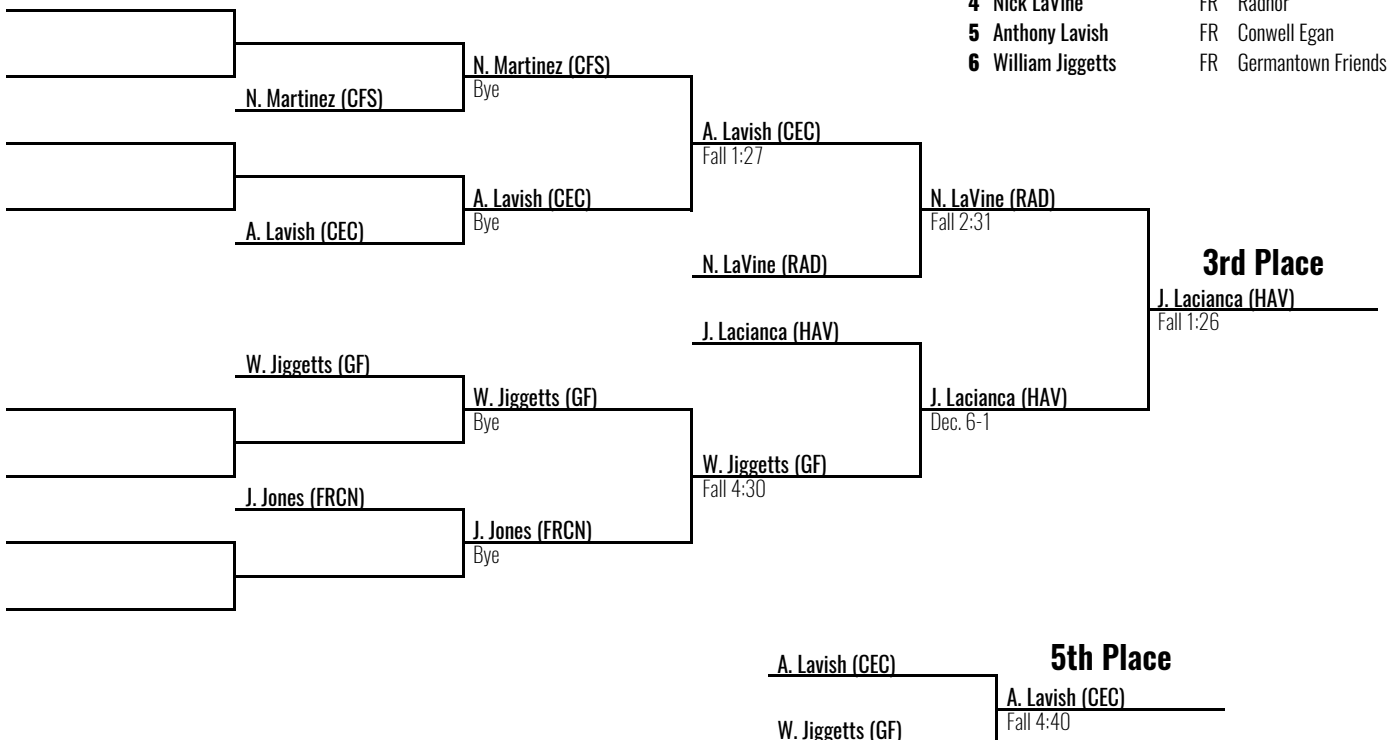

Place Winners

1	Kevin Bowne	SR	Caravel Academy
2	Mohammad Mustafa	SR	Westtown School
3	Jack Laccianca	SO	Haverford High
4	Nick LaVine	FR	Radnor
5	Anthony Lavish	FR	Conwell Egan
6	William Jiggetts	FR	Germantown Friends