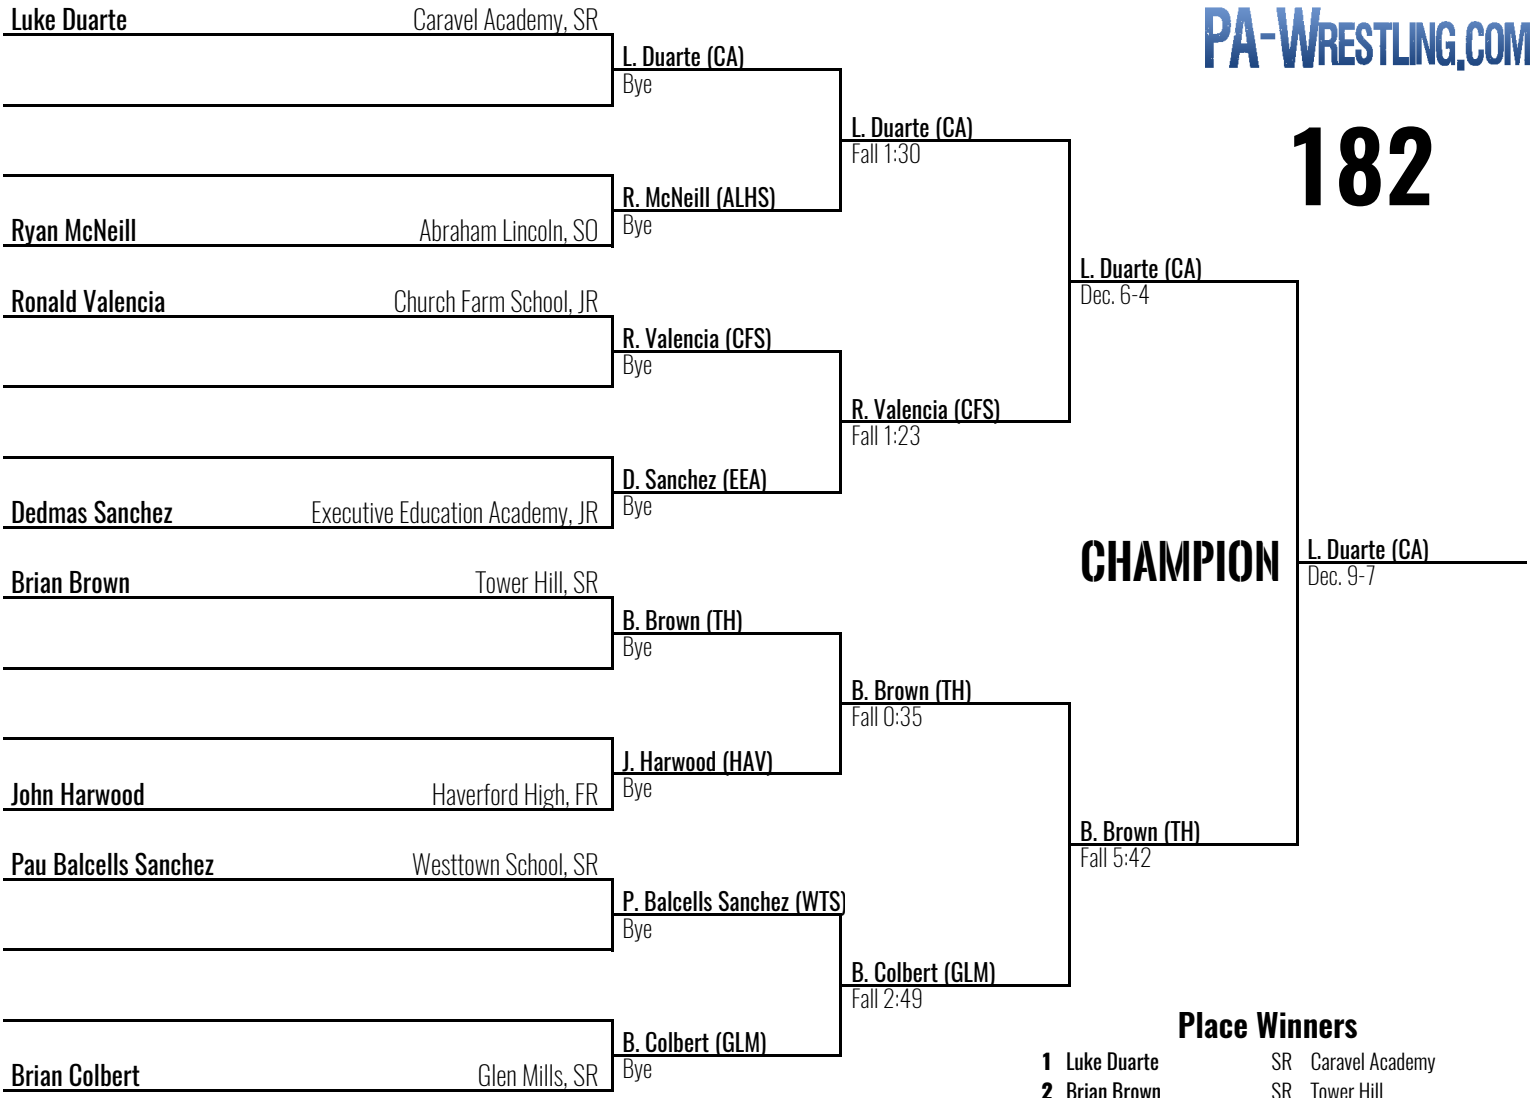

2019 Church Farm Invitational

Church Farm School January 12, 2019

results provided by

PA-WRESTLING.COM

182