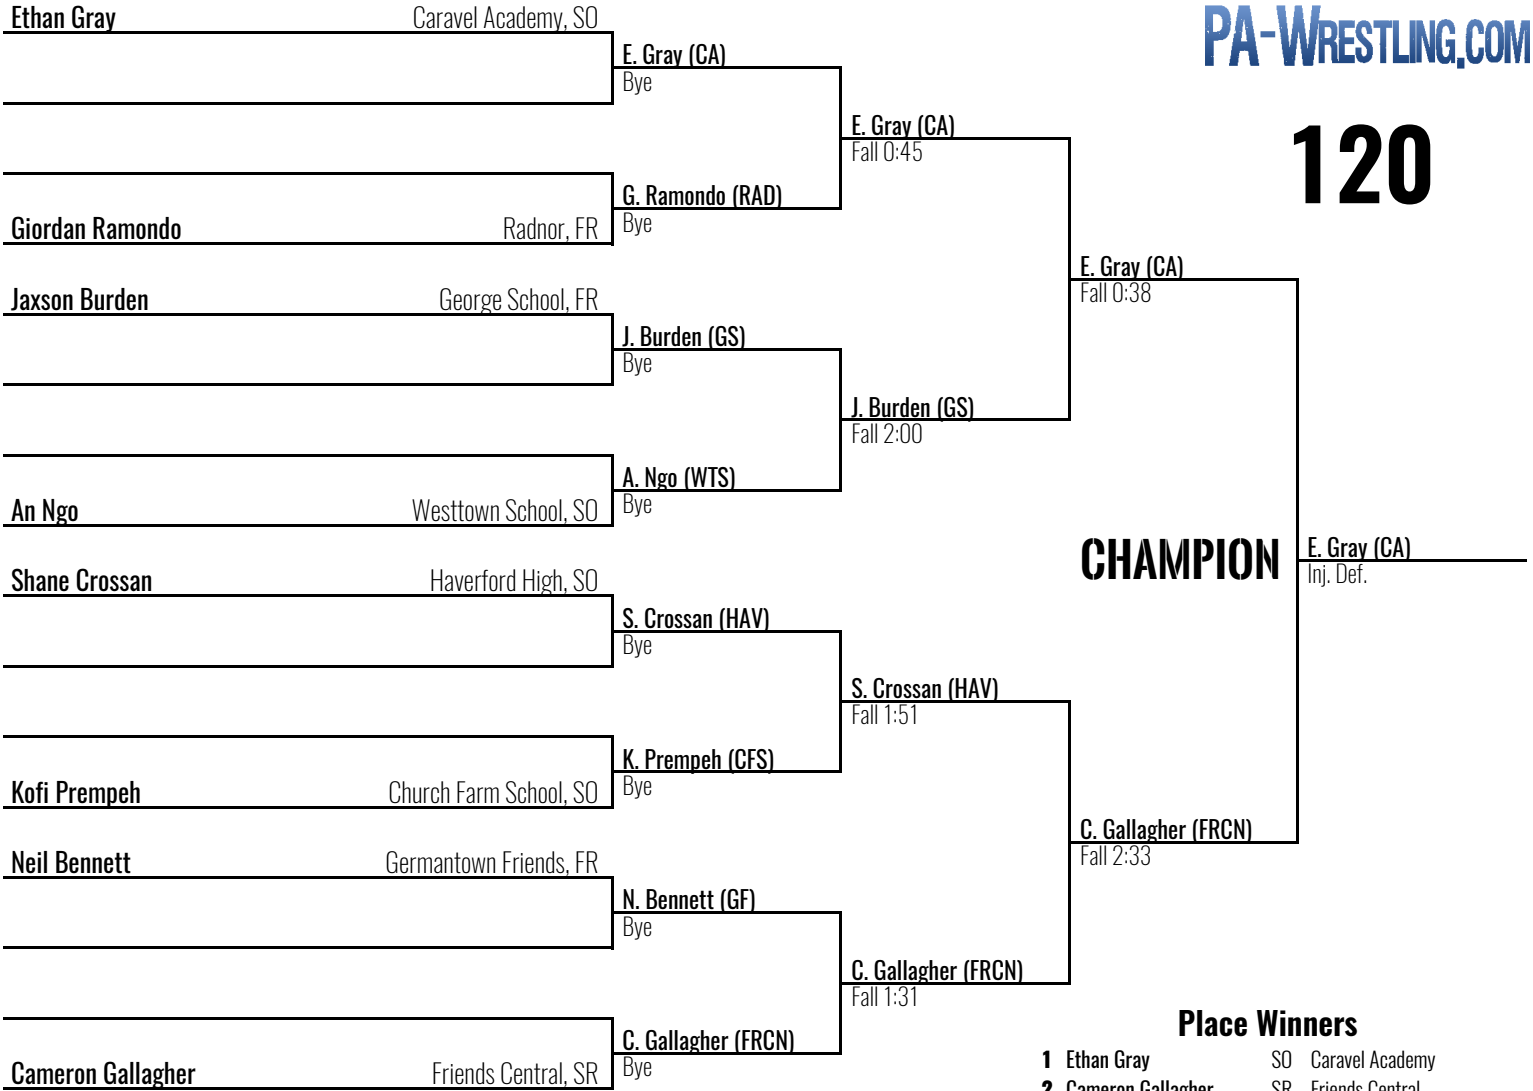

2019 Church Farm Invitational

Church Farm School January 12, 2019

results provided by

PA-WRESTLING.COM

120