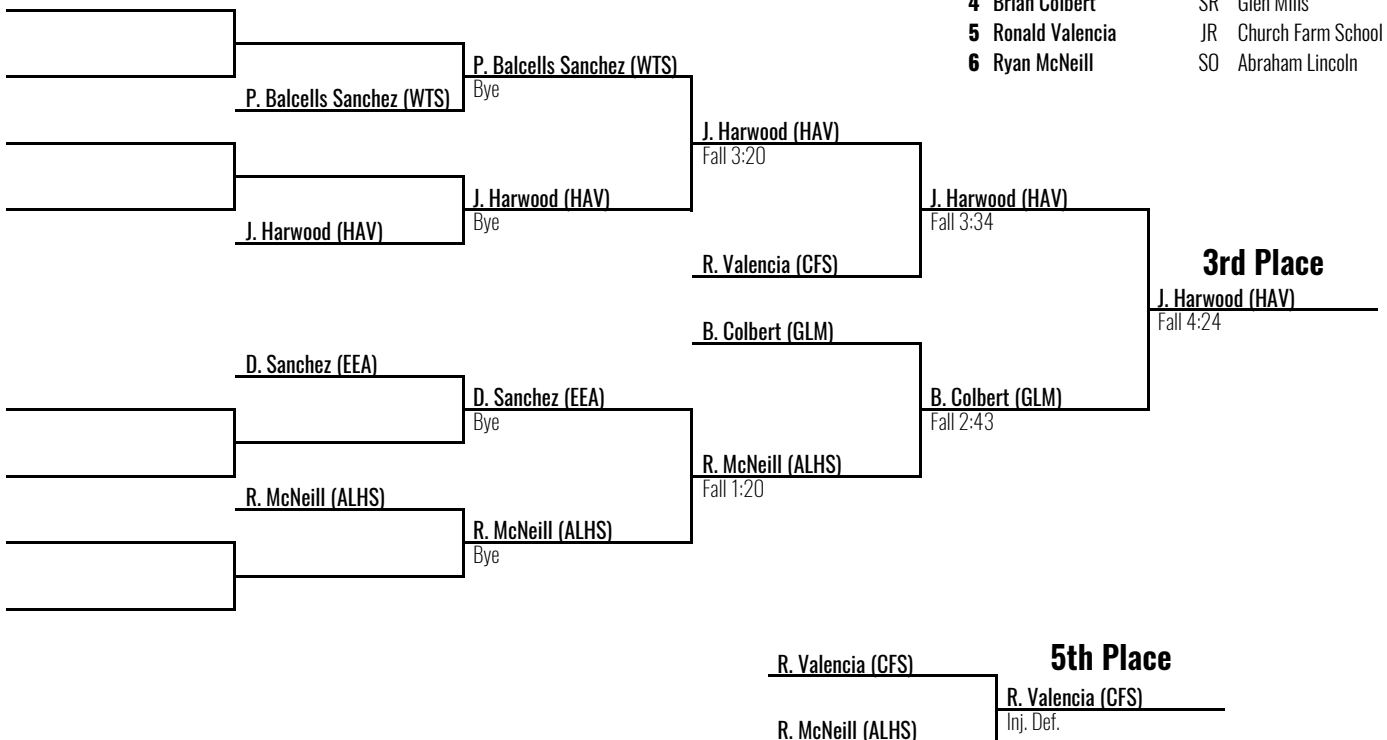

Place Winners

1	Luke Duarte	SR	Caravel Academy
2	Brian Brown	SR	Tower Hill
3	John Harwood	FR	Haverford High
4	Brian Colbert	SR	Glen Mills
5	Ronald Valencia	JR	Church Farm School
6	Ryan McNeill	SO	Abraham Lincoln