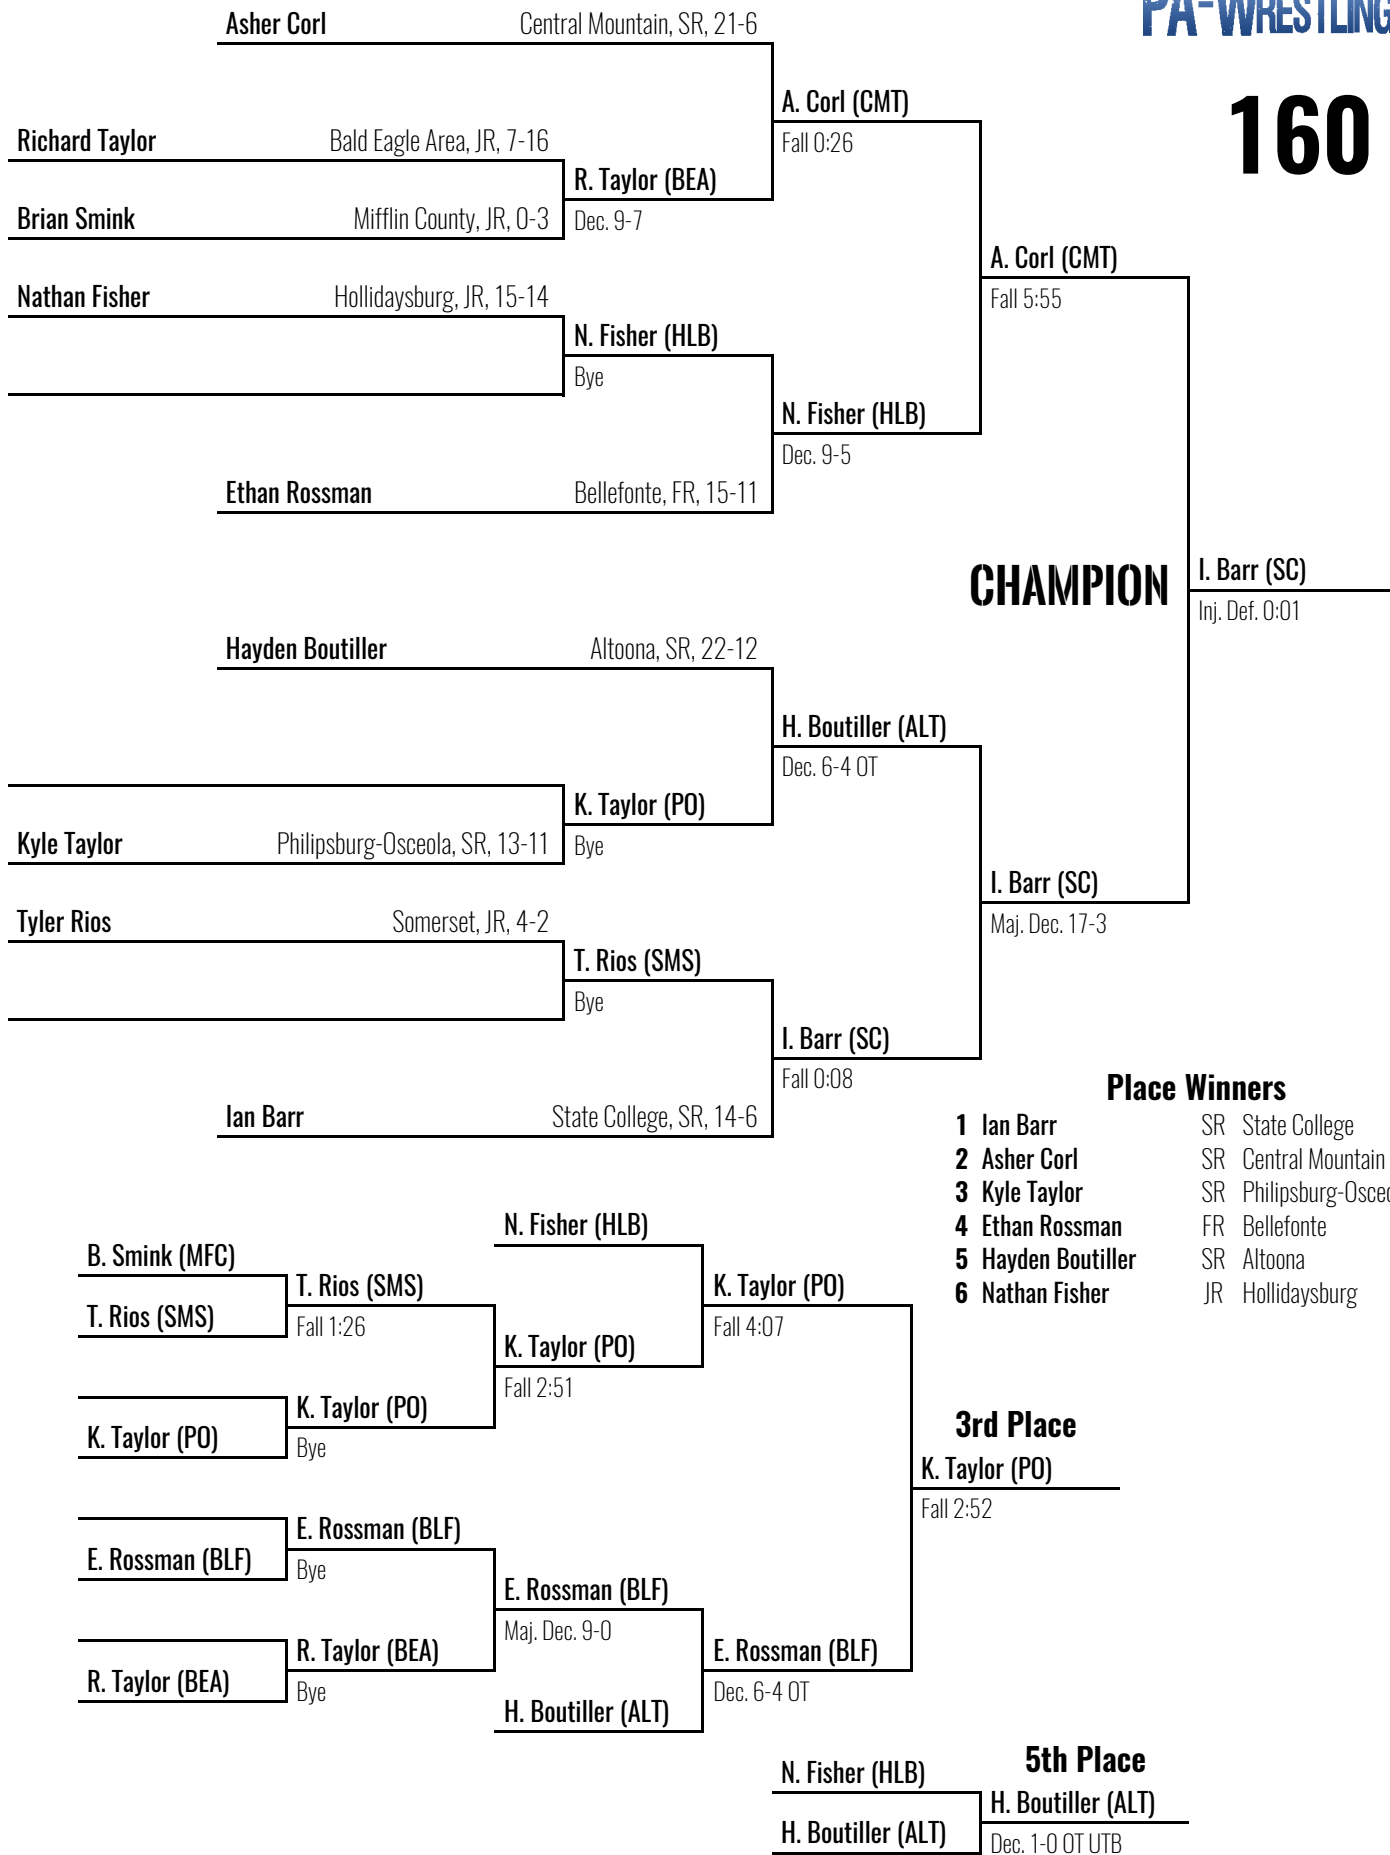

2018 District 6 AAA

Altoona Field House

February 24, 2018

results provided by

PA-WRESTLING.COM

160

CHAMPION

I. Barr (SC)

Inj. Def. 0:01

Place Winners

1	Ian Barr	SR	State College
2	Asher Corl	SR	Central Mountain
3	Kyle Taylor	SR	Philipsburg-Osceola
4	Ethan Rossman	FR	Bellefonte
5	Hayden Boutiller	SR	Altoona
6	Nathan Fisher	JR	Hollidaysburg

3rd Place

K. Taylor (PO)

Fall 2:52

5th Place

H. Boutiller (ALT)

Dec. 1-0 OT UTB