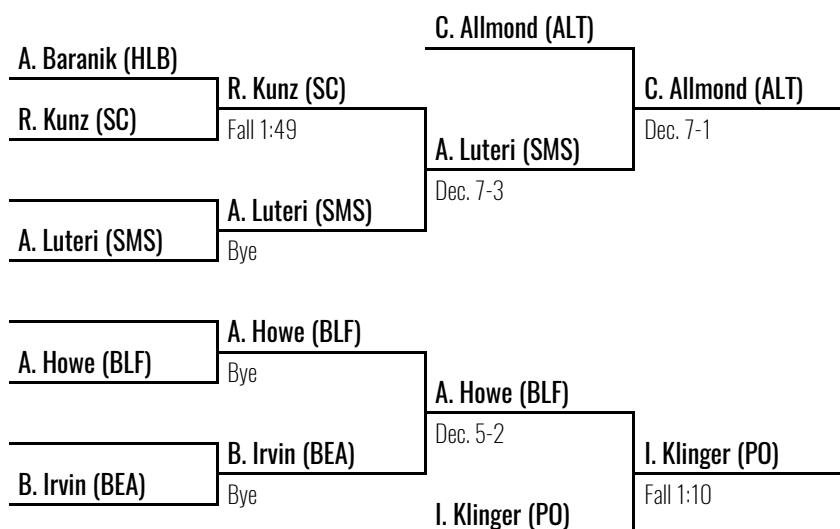

5th Place

A. Luteri (SMS)
A. Howe (BLF)
Dec. 3-2