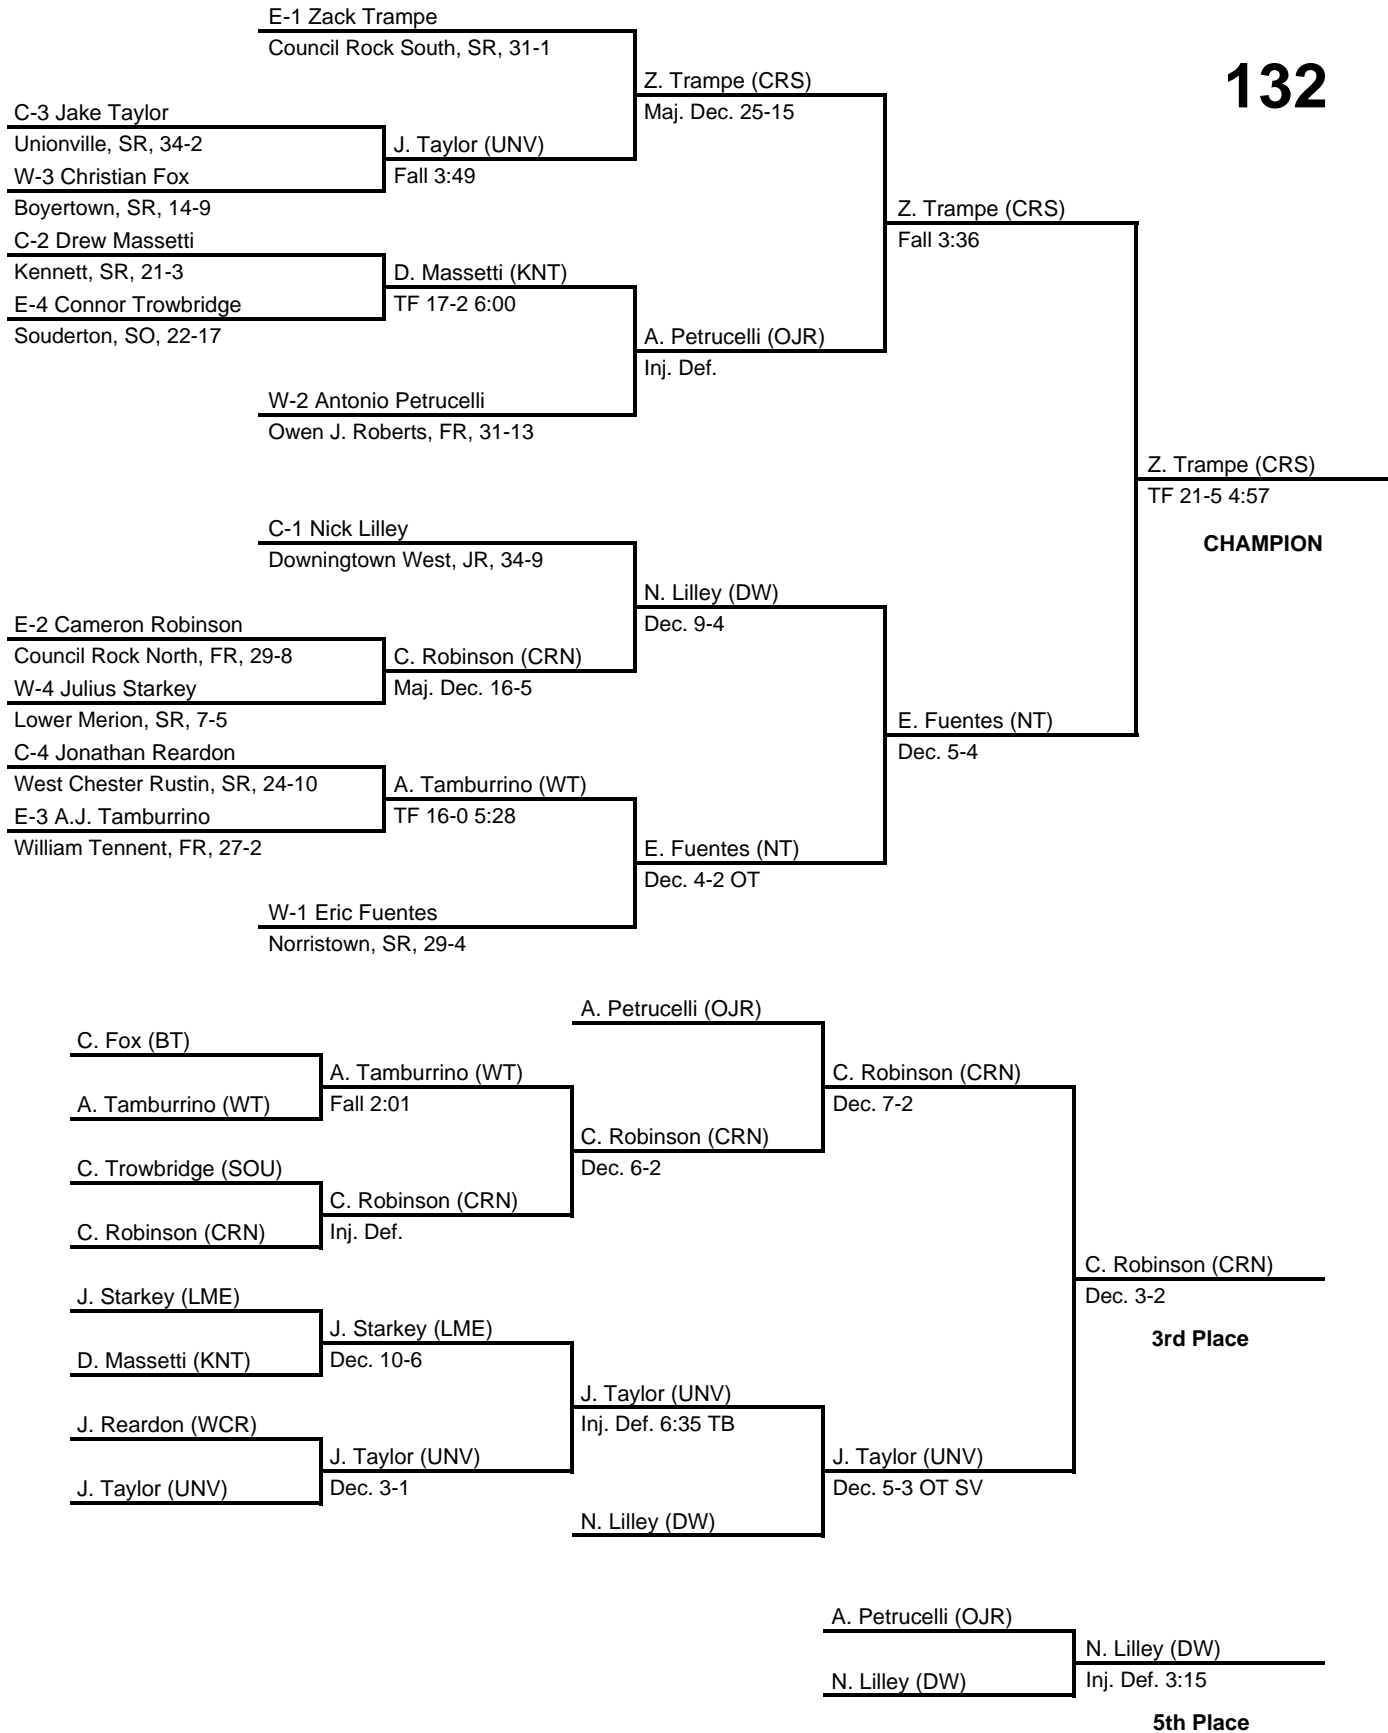

2017 South East AAA Regional

at Souderton HS -- March 3-4, 2017

results provided by
PA-Wrestling.com