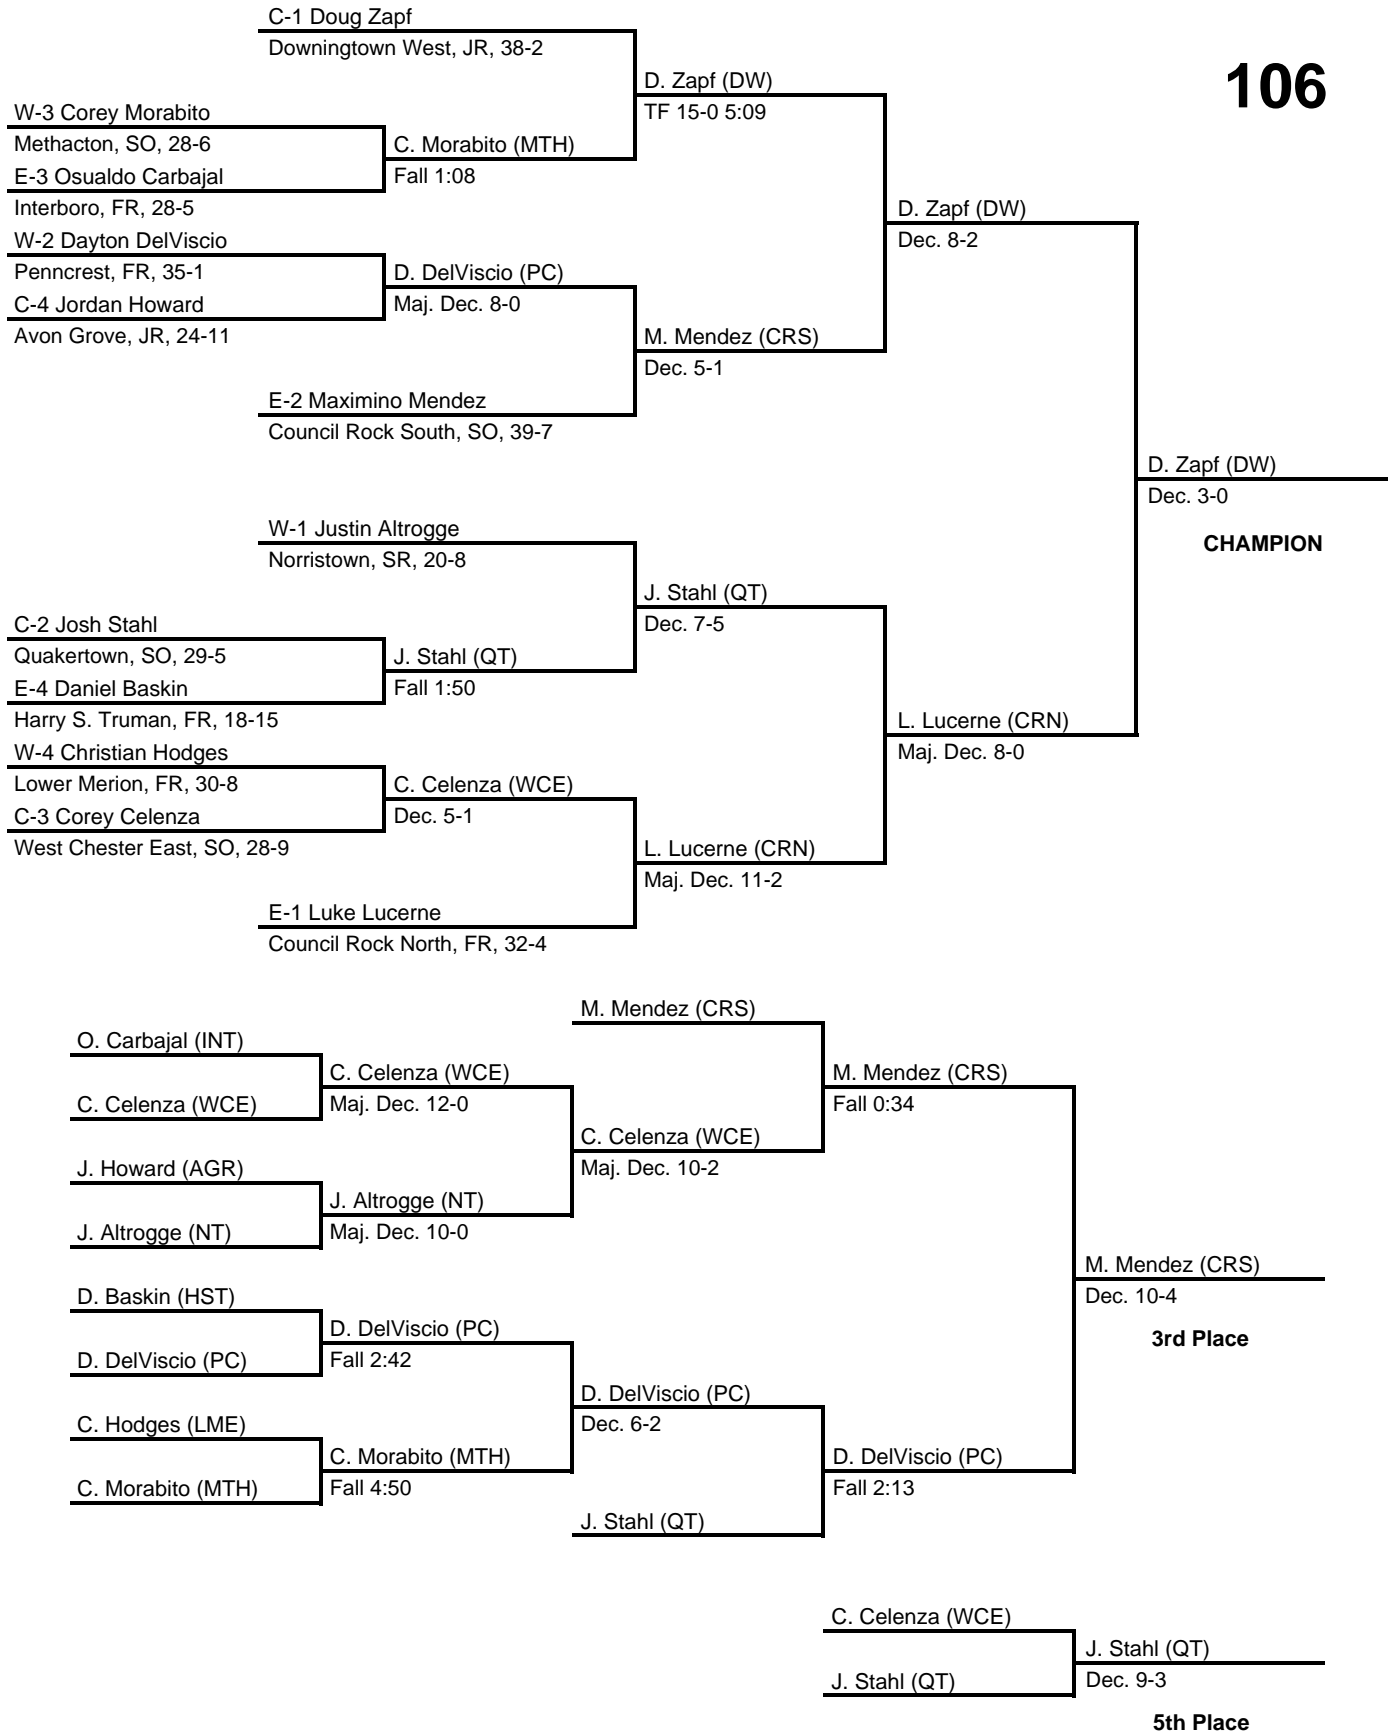

2017 South East AAA Regional

at Souderton HS -- March 3-4, 2017

results provided by
PA-Wrestling.com

Team Scores

Team scores are final and official.

Place	Pts	School (Abbreviation)	1st	2nd	3rd	4th	5th
46.	0.0	Strath Haven (SH)	-	-	-	-	-
46.	0.0	Upper Dublin (UDU)	-	-	-	-	-

2017 South East AAA Regional

at Souderton HS -- March 3-4, 2017

results provided by
PA-Wrestling.com