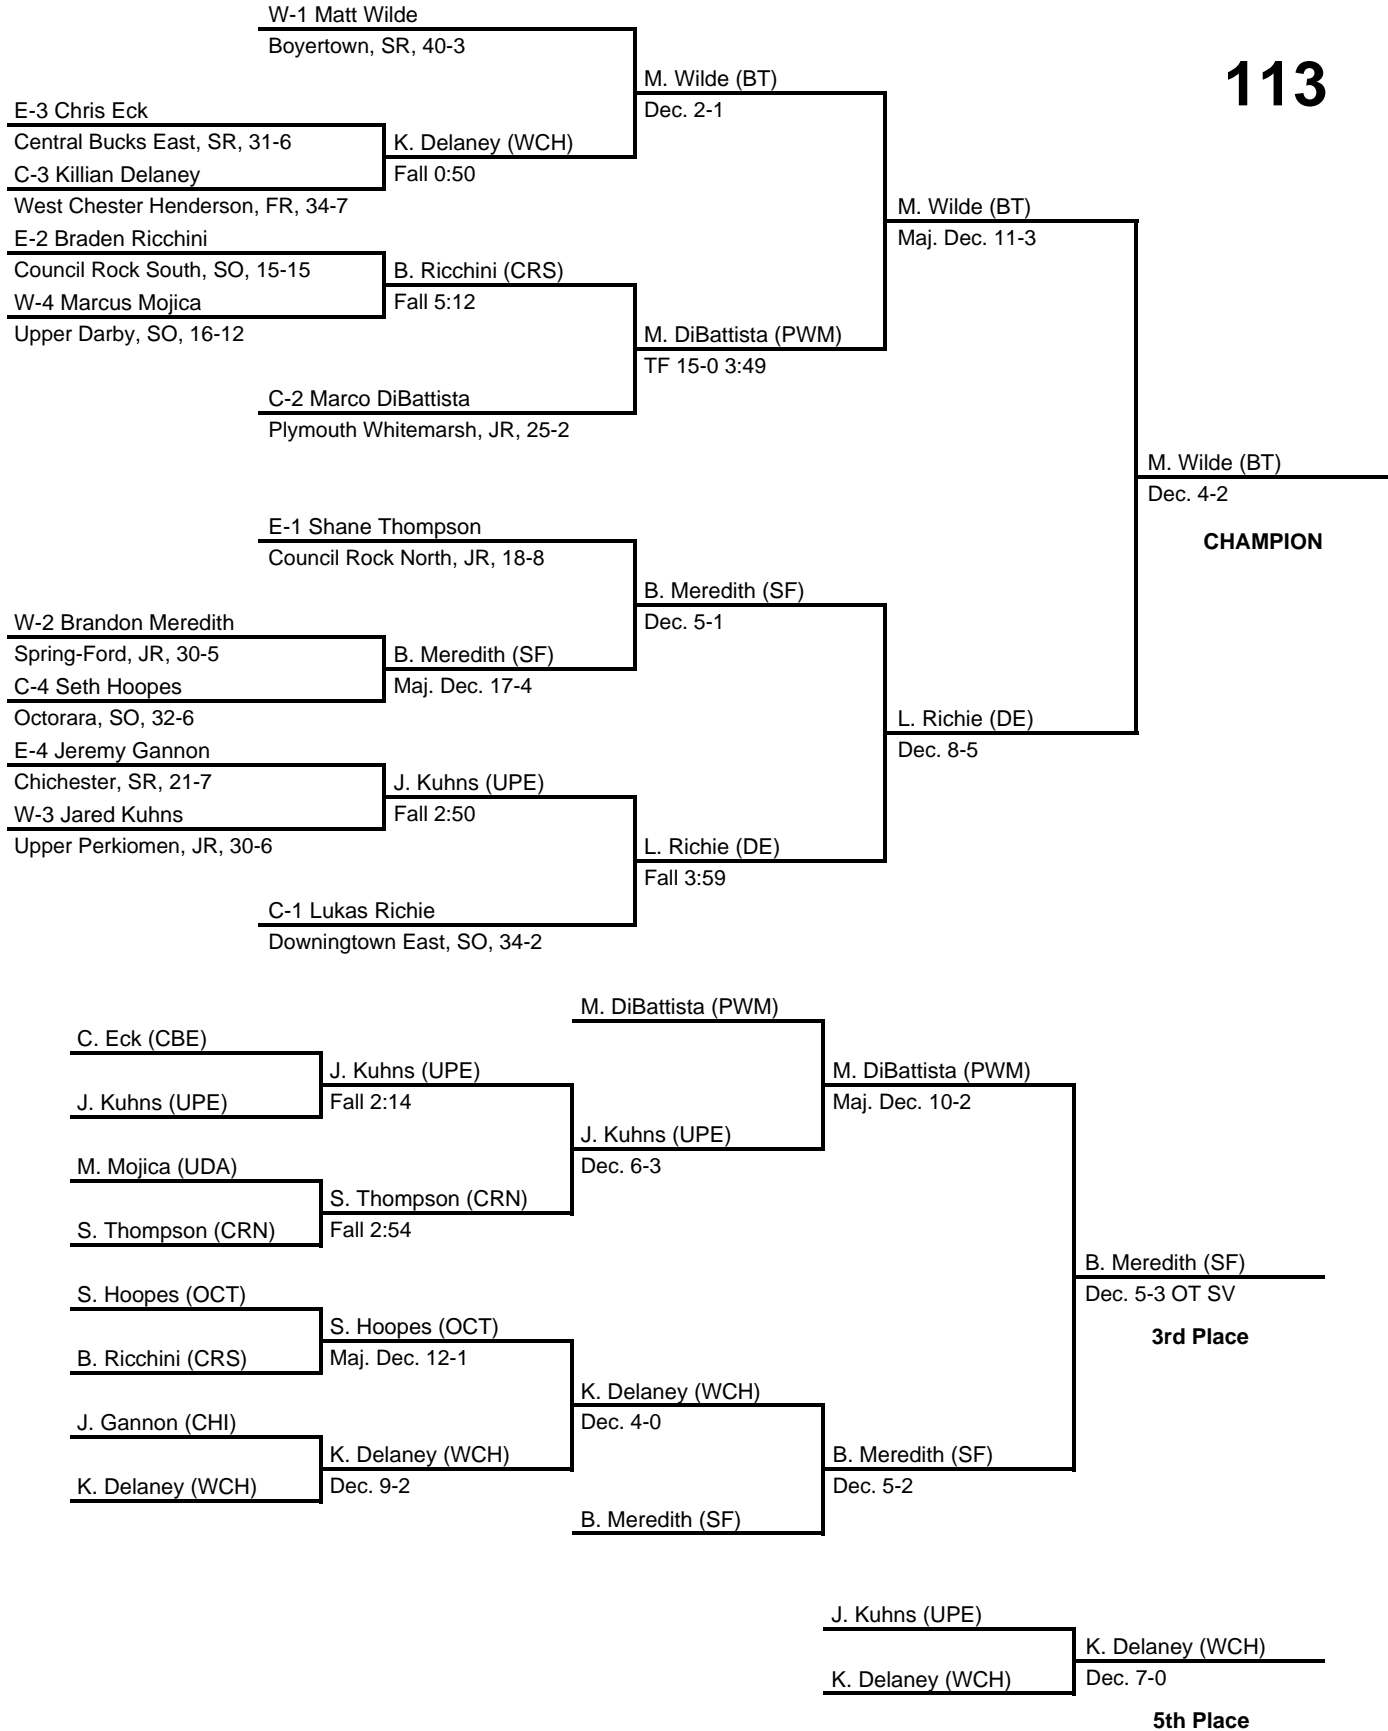

2017 South East AAA Regional

at Souderton HS -- March 3-4, 2017

results provided by
PA-Wrestling.com

113