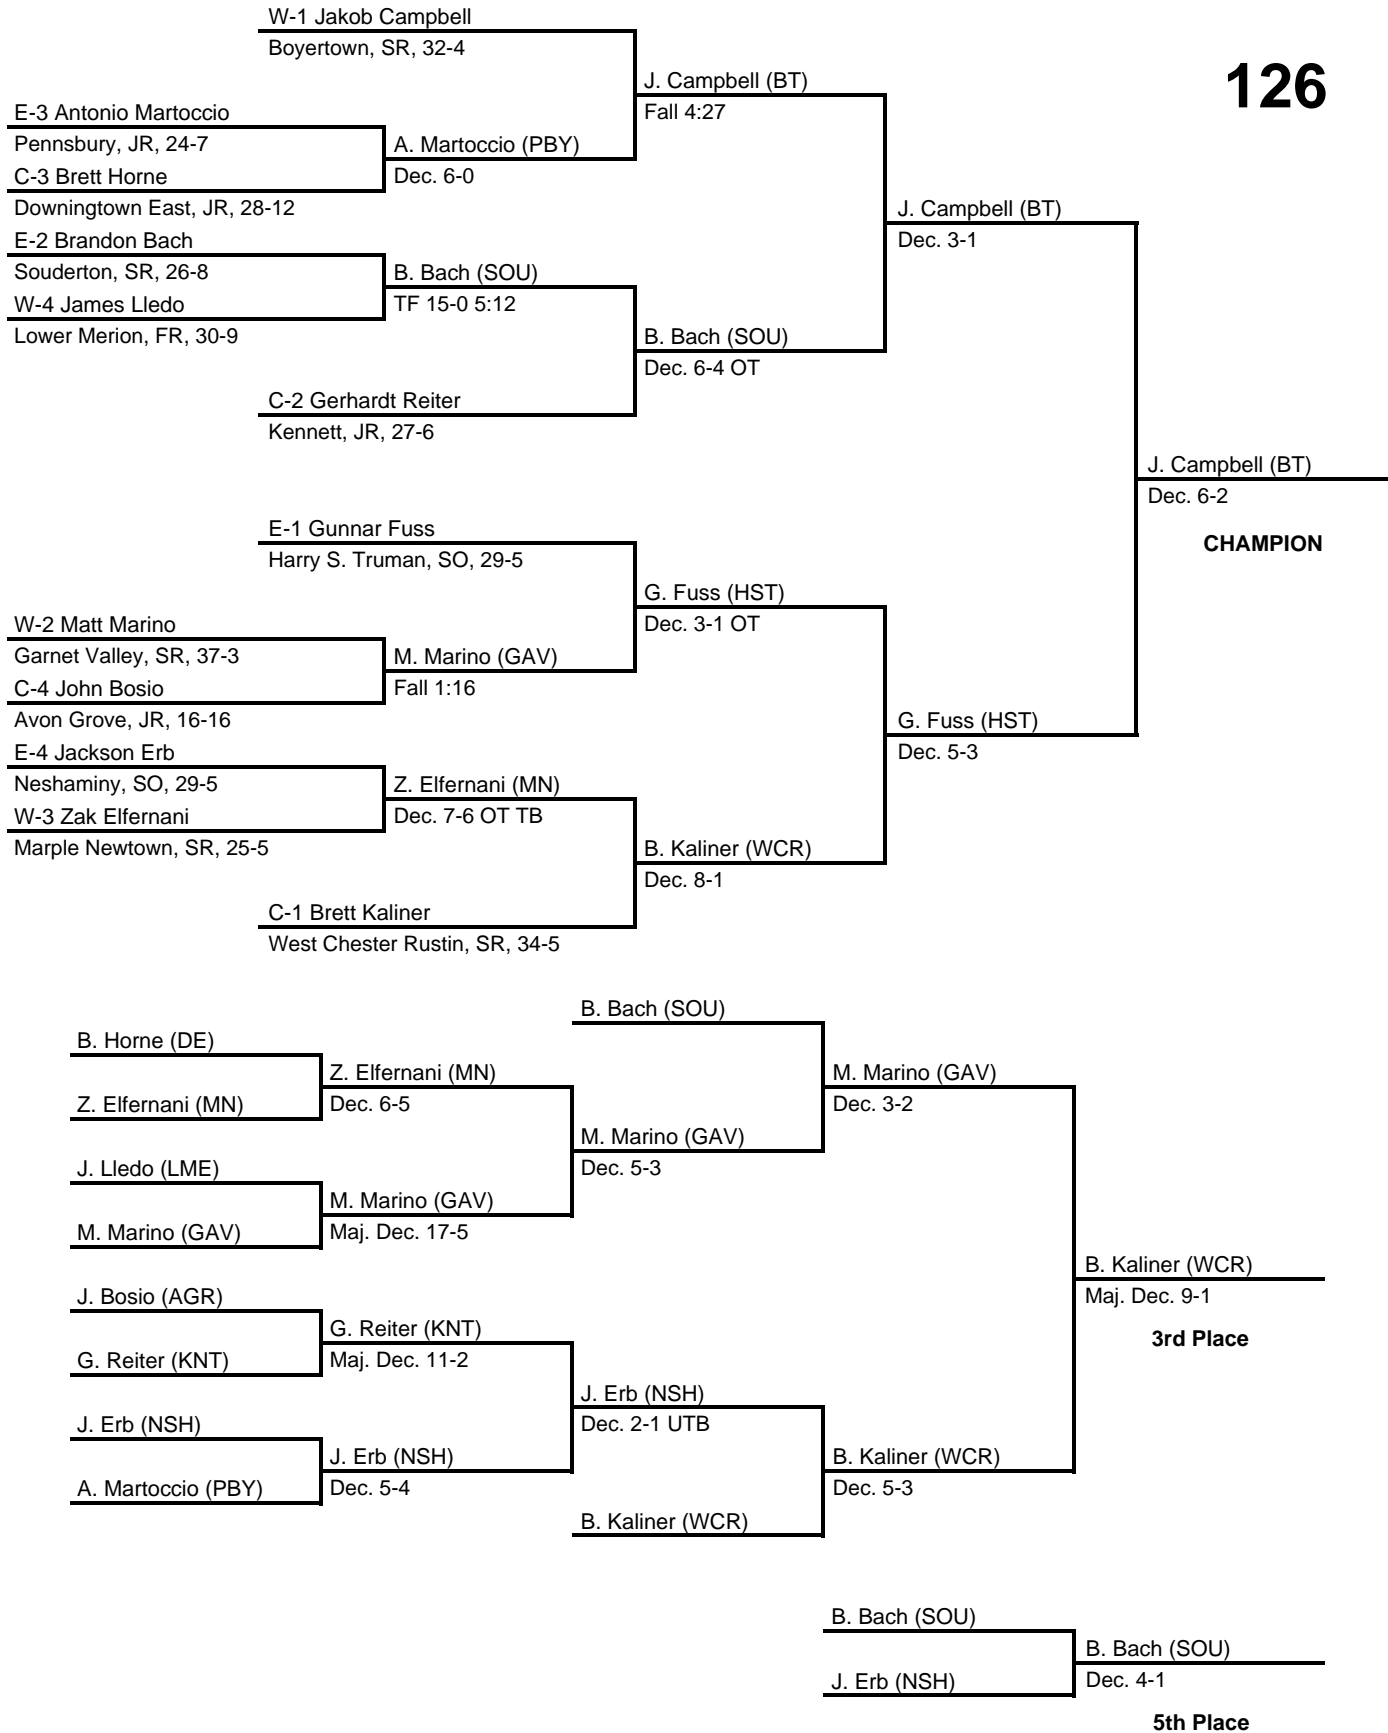

2017 South East AAA Regional

at Souderton HS -- March 3-4, 2017

results provided by
PA-Wrestling.com

126