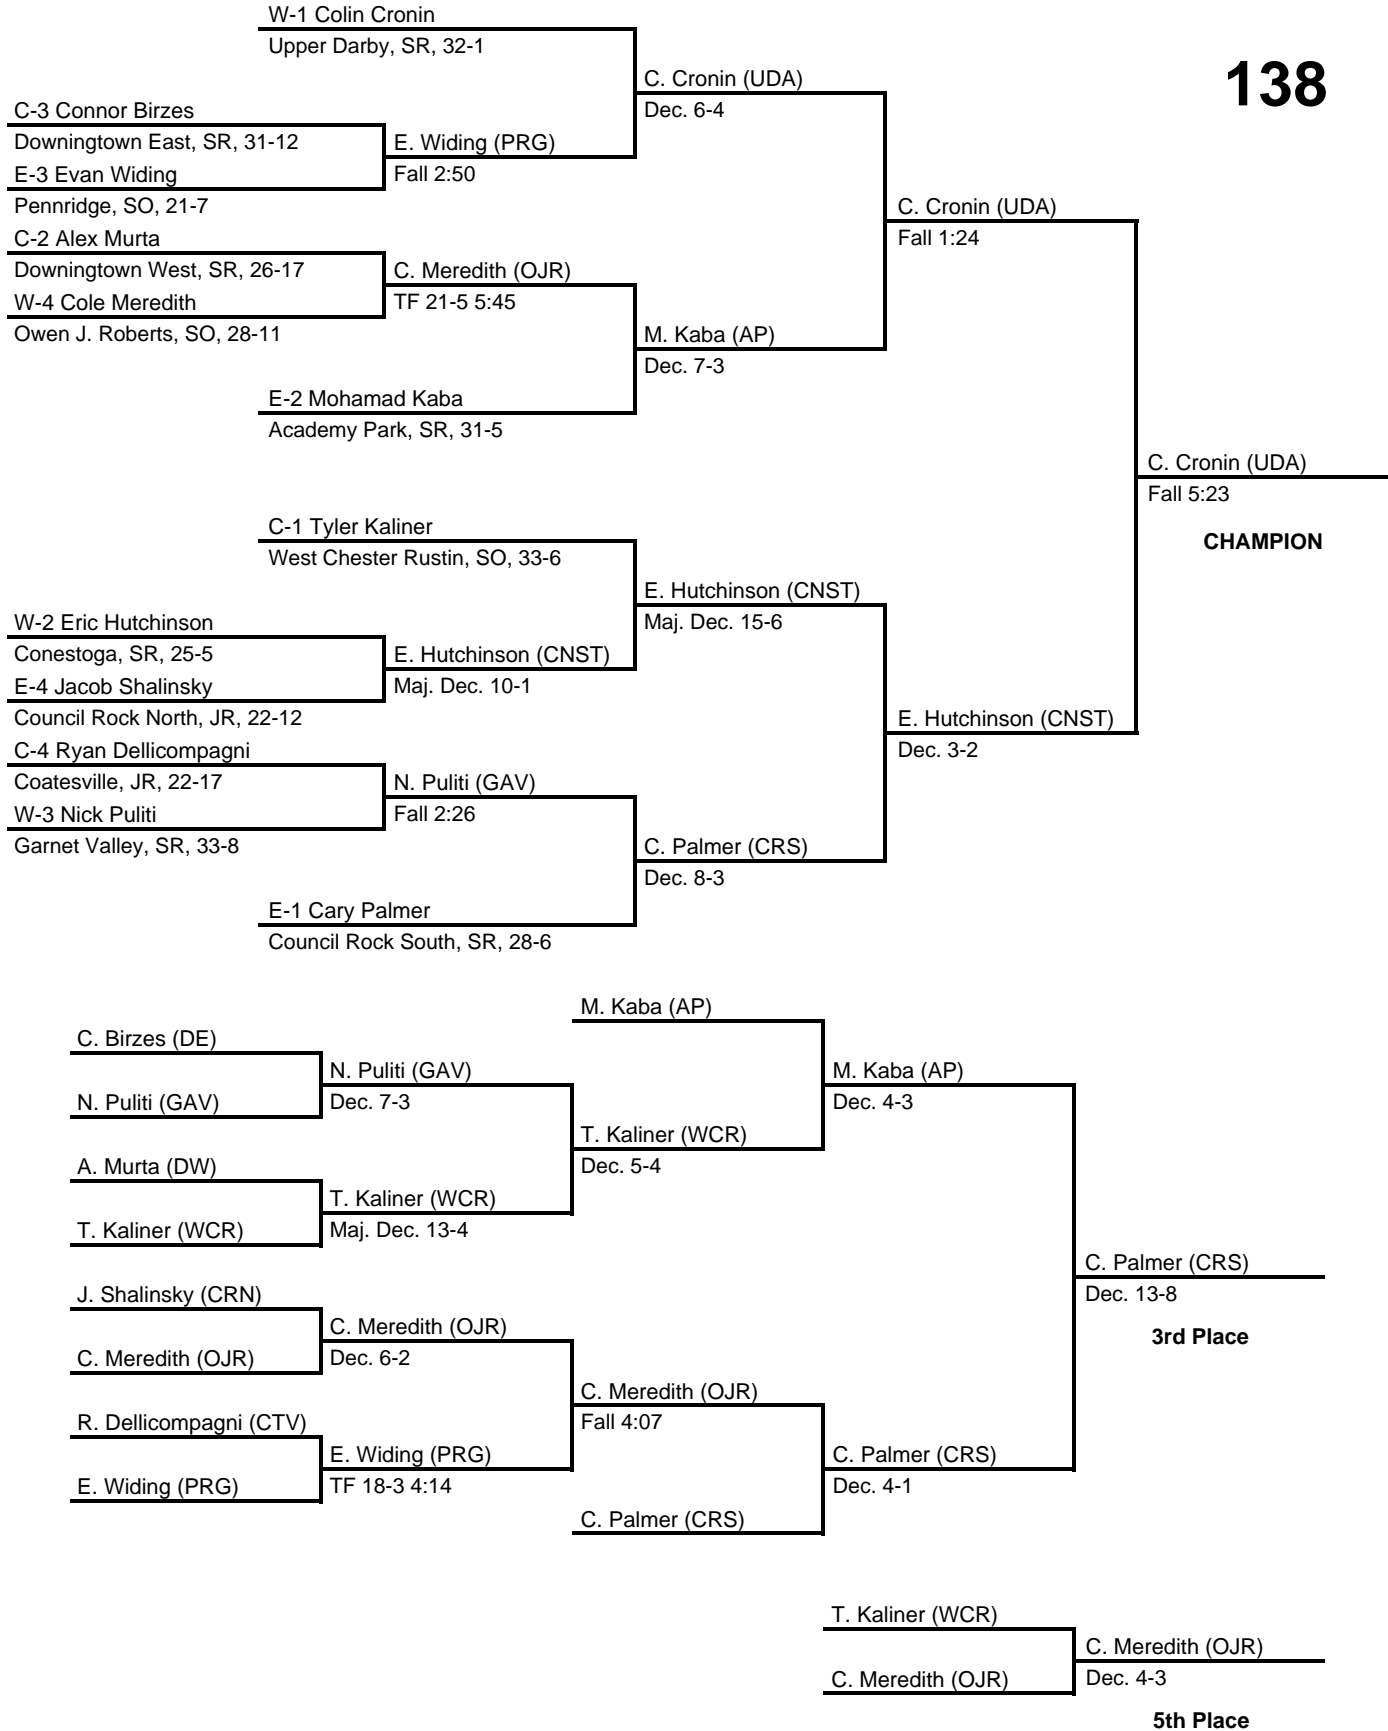

2017 South East AAA Regional

at Souderton HS -- March 3-4, 2017

results provided by
PA-Wrestling.com

138