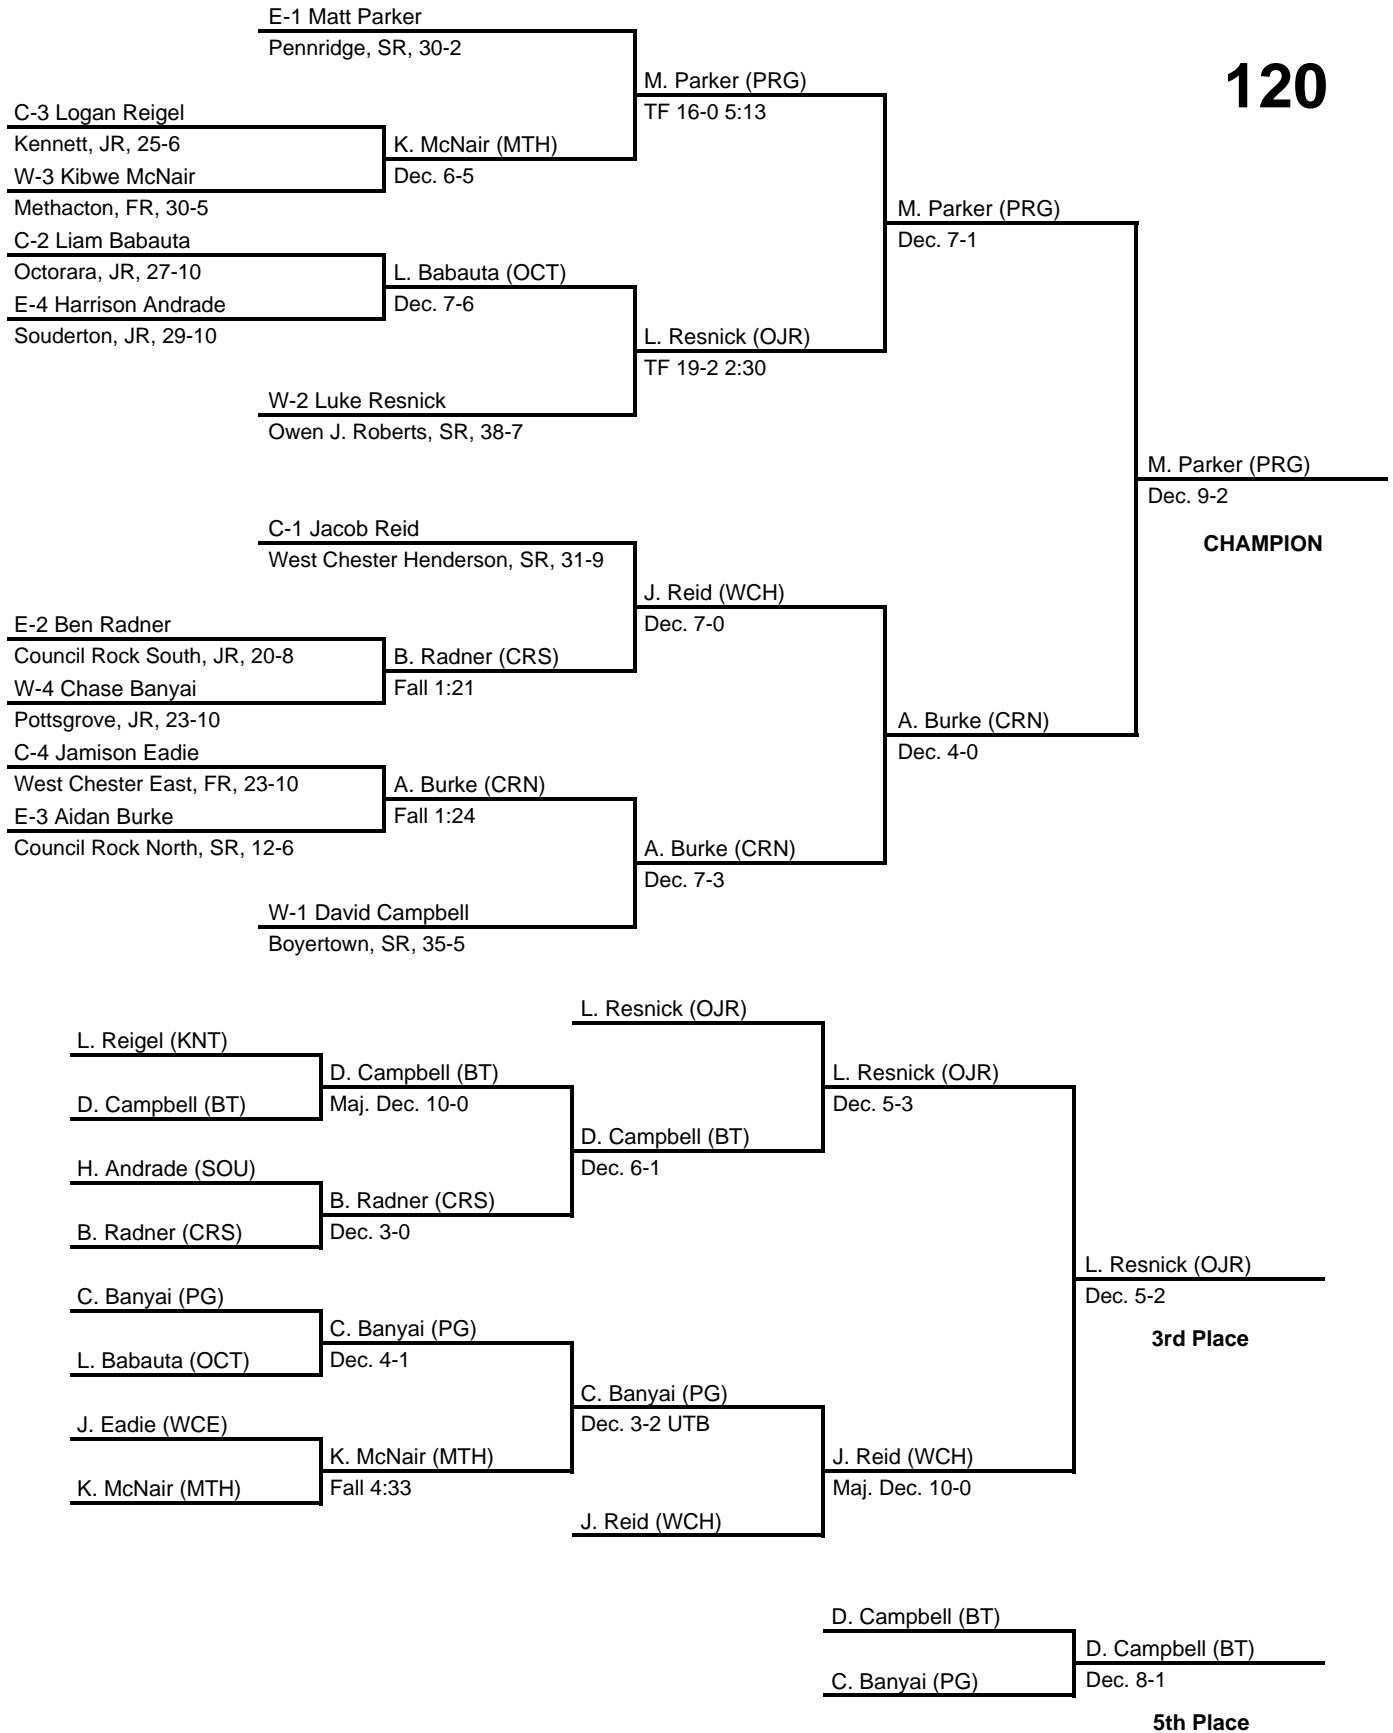

2017 South East AAA Regional

at Souderton HS -- March 3-4, 2017

results provided by
PA-Wrestling.com