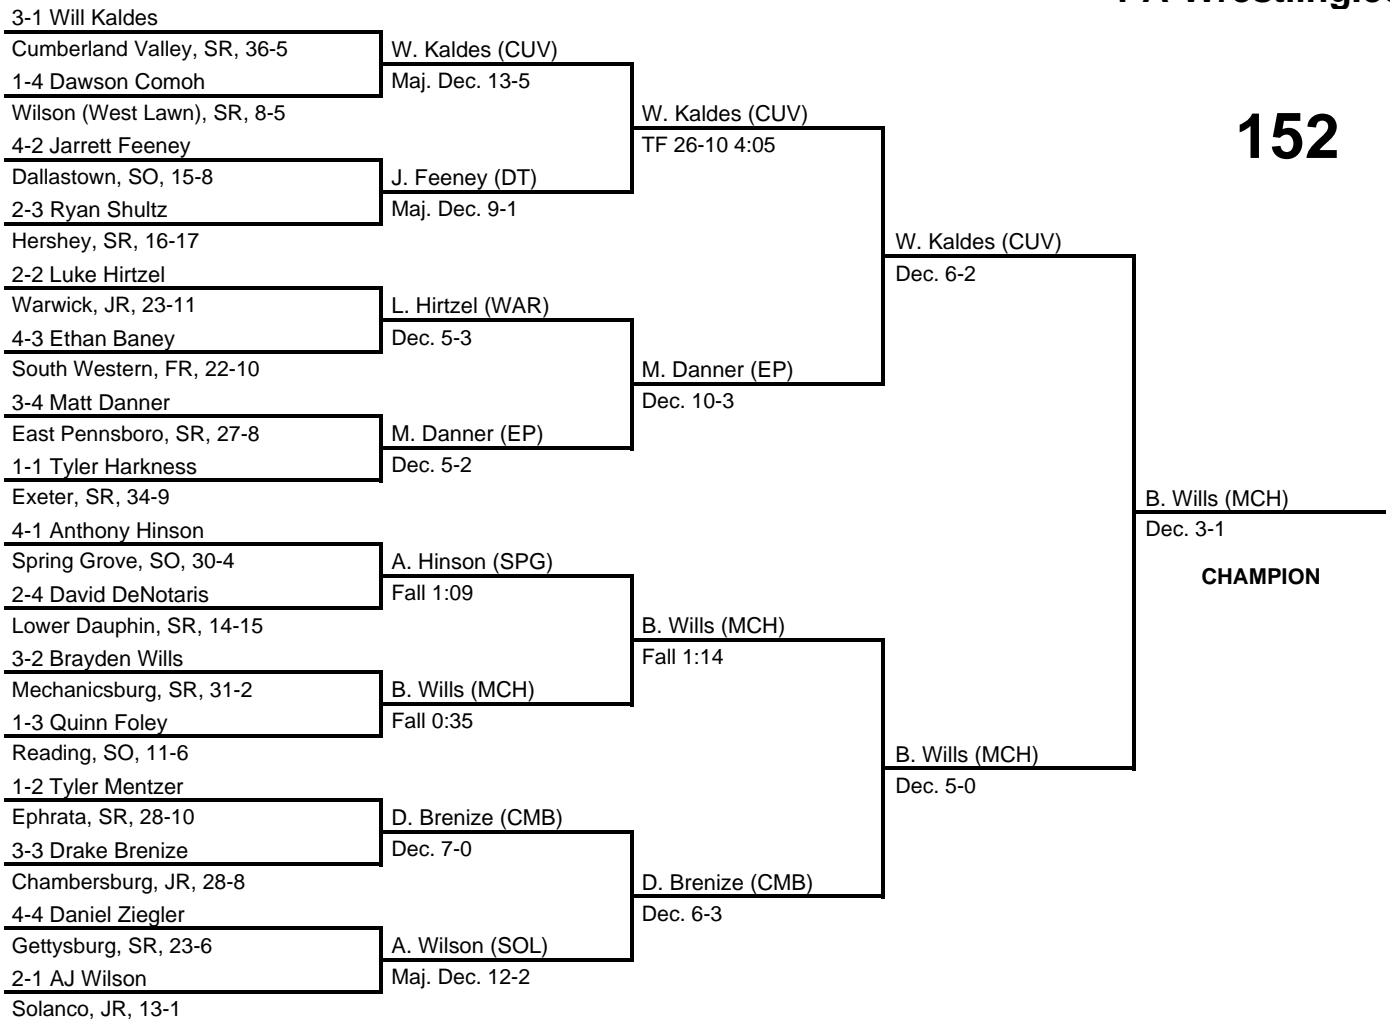

2017 South Central AAA Regional

at Giant Center, Hershey, PA -- February 23-25, 2017

results provided by
PA-Wrestling.com

152

CHAMPION