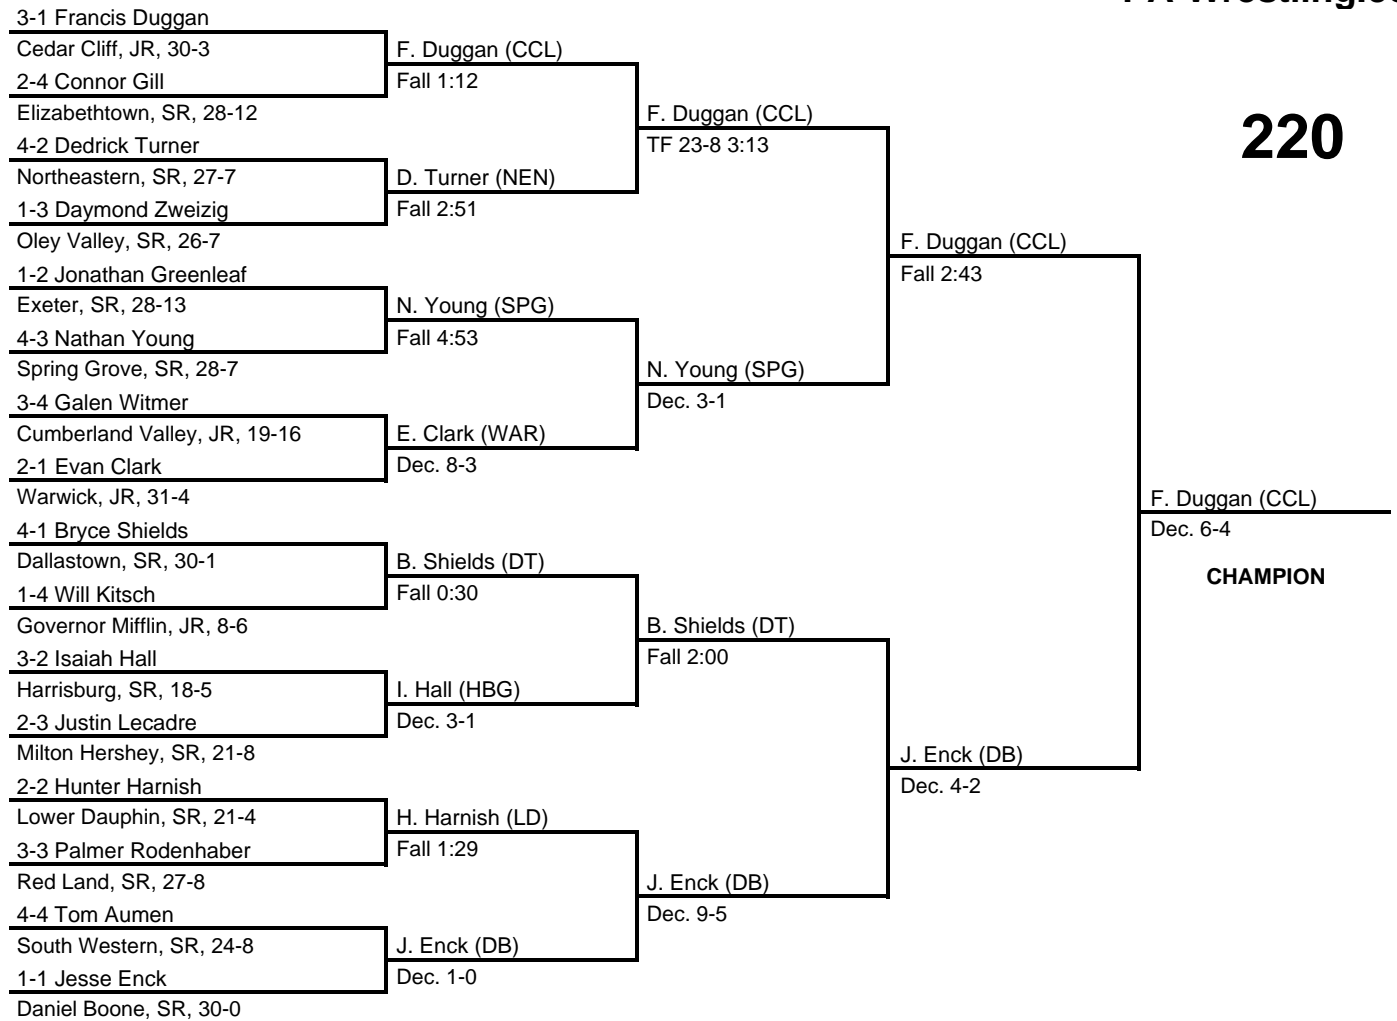

2017 South Central AAA Regional

at Giant Center, Hershey, PA -- February 23-25, 2017

results provided by
PA-Wrestling.com