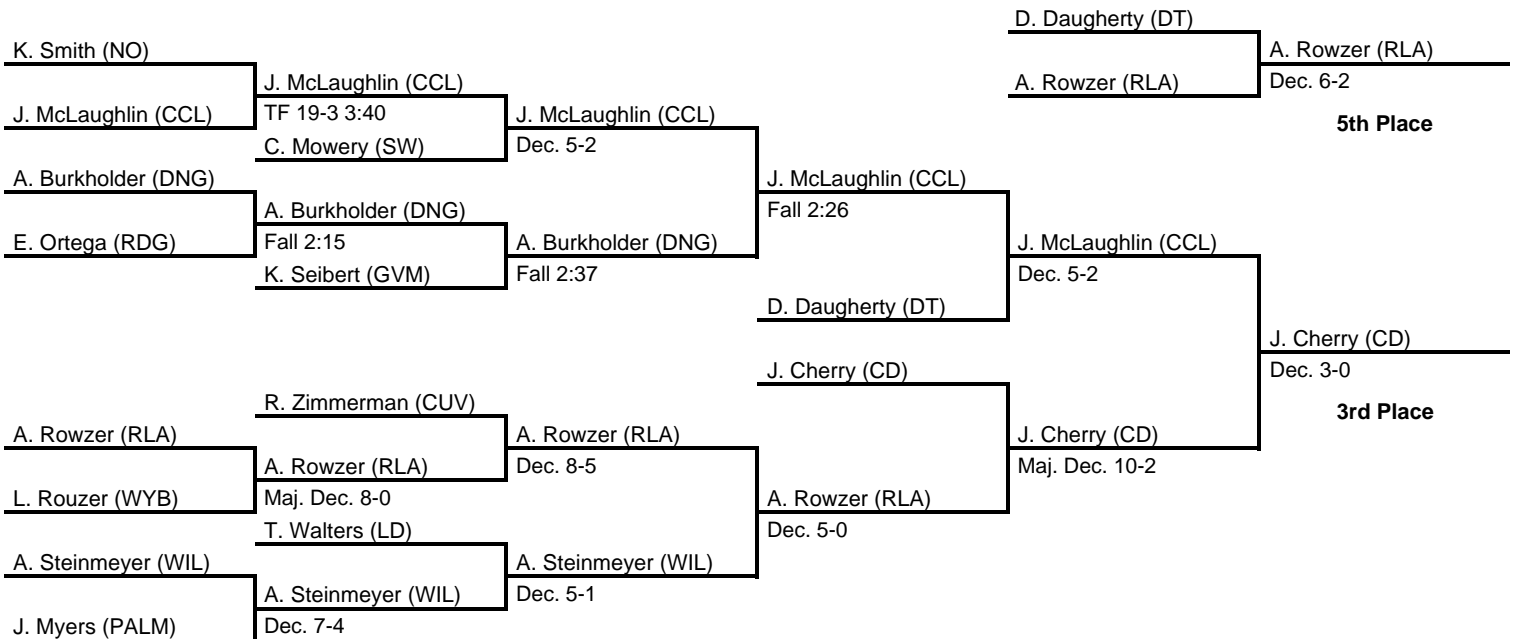

2017 South Central AAA Regional

at Giant Center, Hershey, PA -- February 23-25, 2017

results provided by
PA-Wrestling.com

126