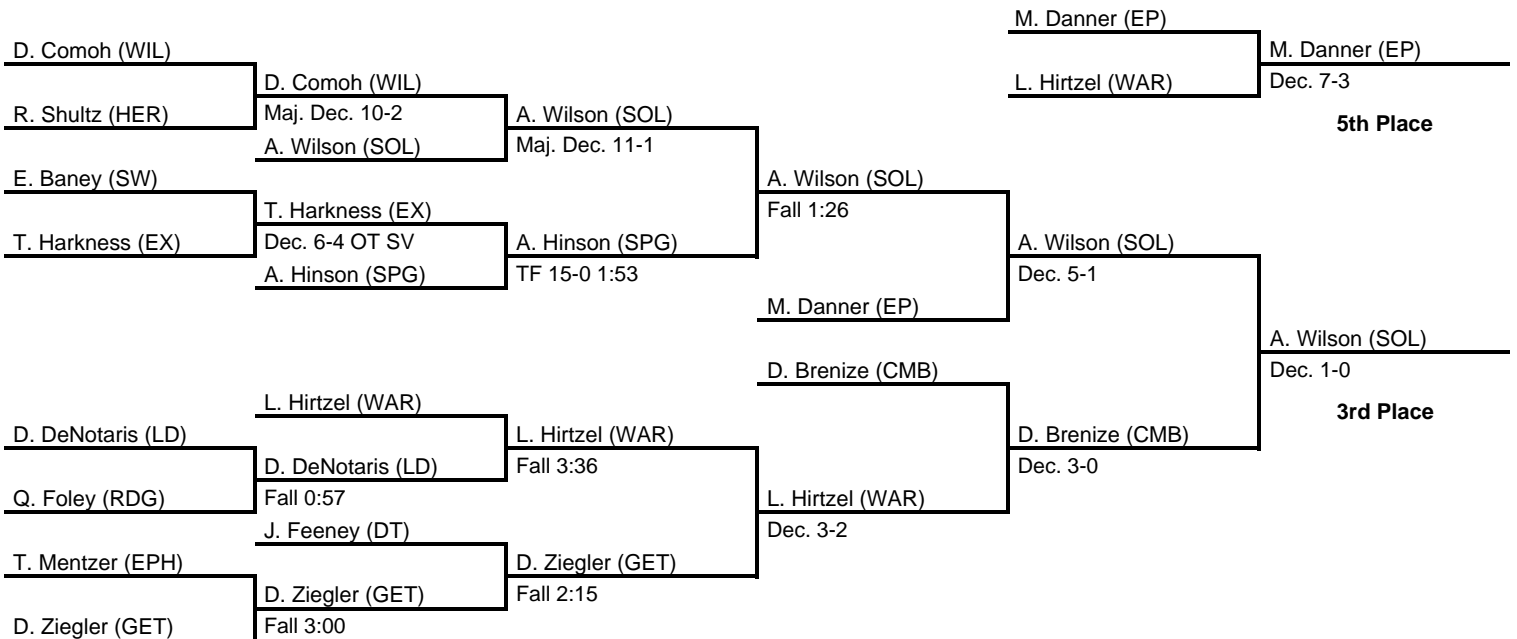

2017 South Central AAA Regional

at Giant Center, Hershey, PA -- February 23-25, 2017

results provided by
PA-Wrestling.com

152

CHAMPION