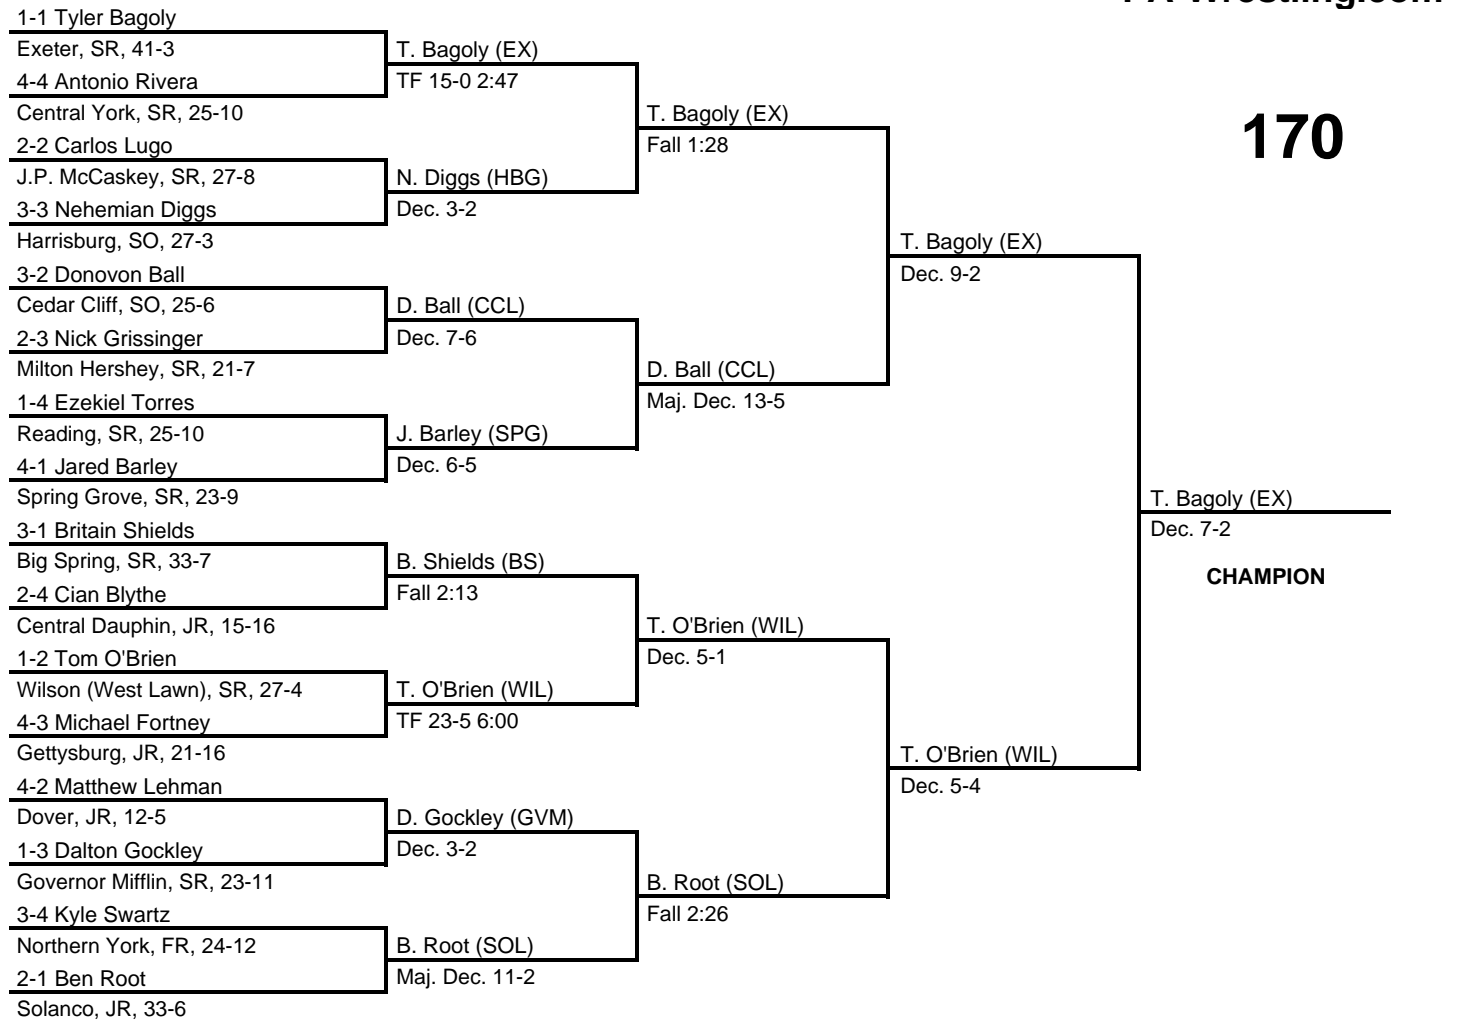

2017 South Central AAA Regional

at Giant Center, Hershey, PA -- February 23-25, 2017

results provided by
PA-Wrestling.com