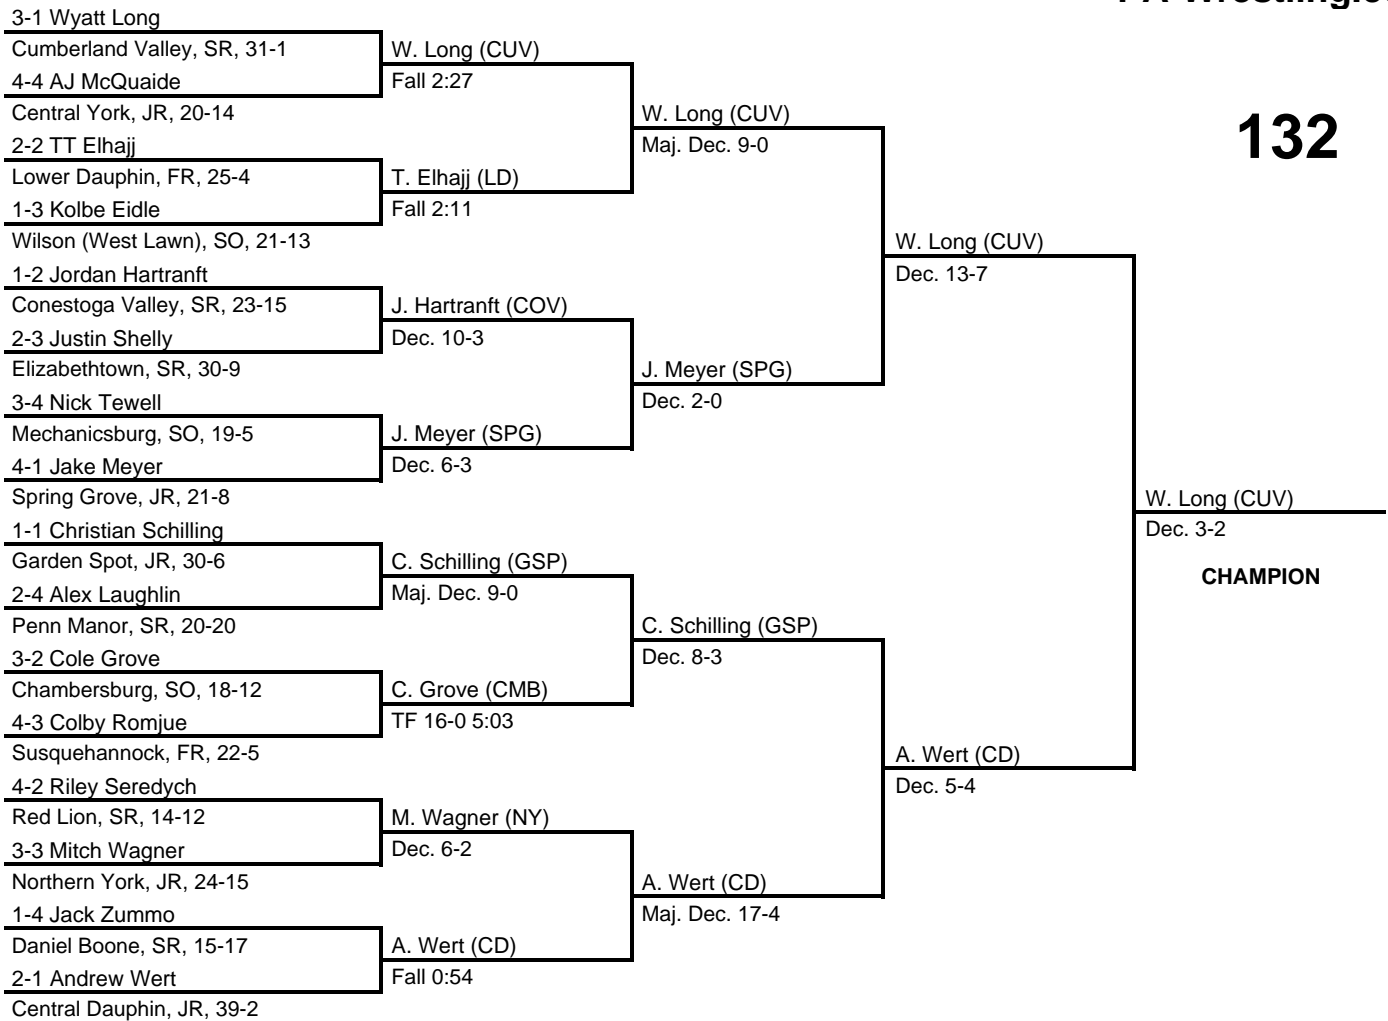

2017 South Central AAA Regional

at Giant Center, Hershey, PA -- February 23-25, 2017

results provided by
PA-Wrestling.com