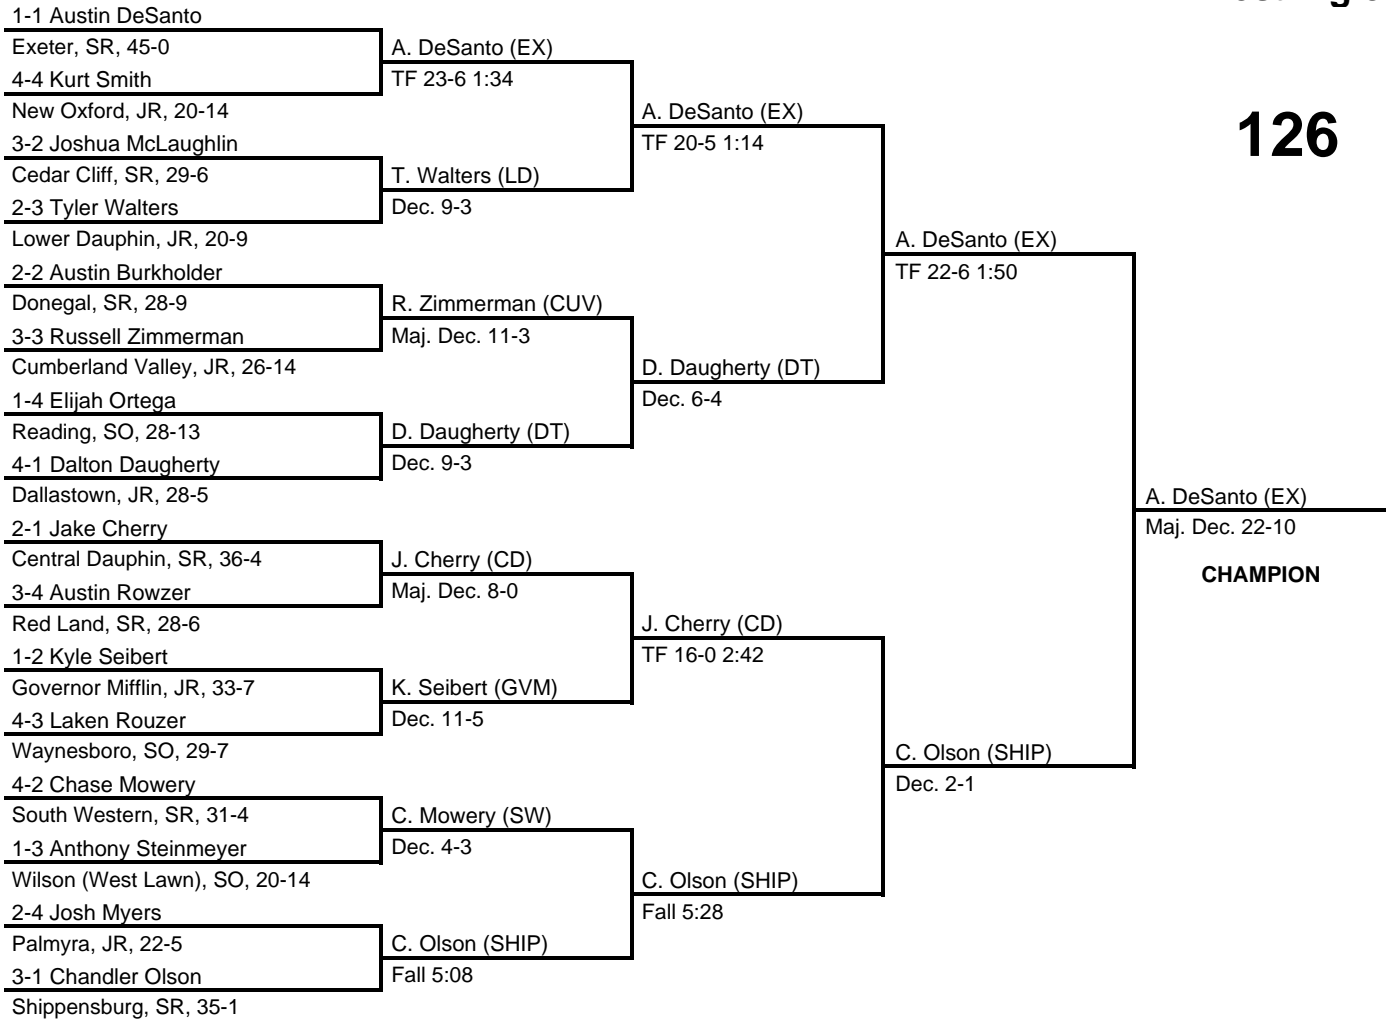

2017 South Central AAA Regional

at Giant Center, Hershey, PA -- February 23-25, 2017

results provided by
PA-Wrestling.com

126