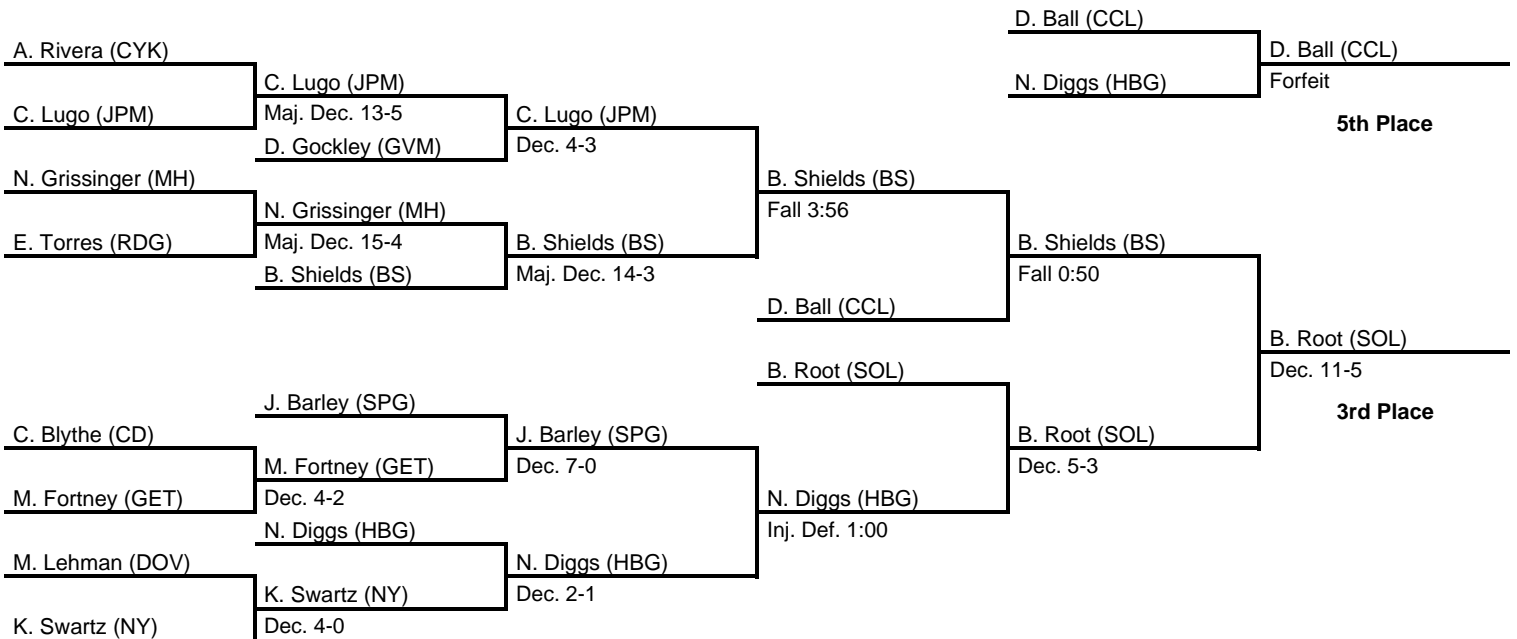

2017 South Central AAA Regional

at Giant Center, Hershey, PA -- February 23-25, 2017

results provided by
PA-Wrestling.com