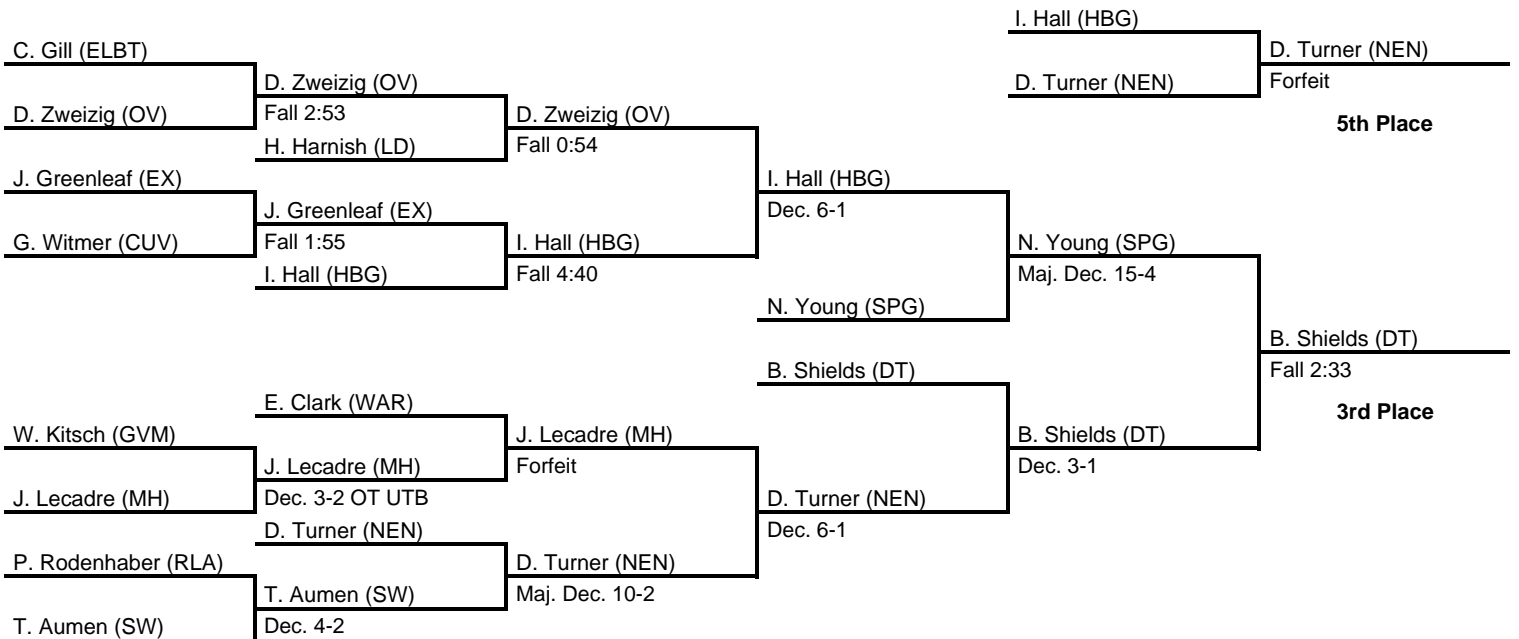

2017 South Central AAA Regional

at Giant Center, Hershey, PA -- February 23-25, 2017

results provided by
PA-Wrestling.com