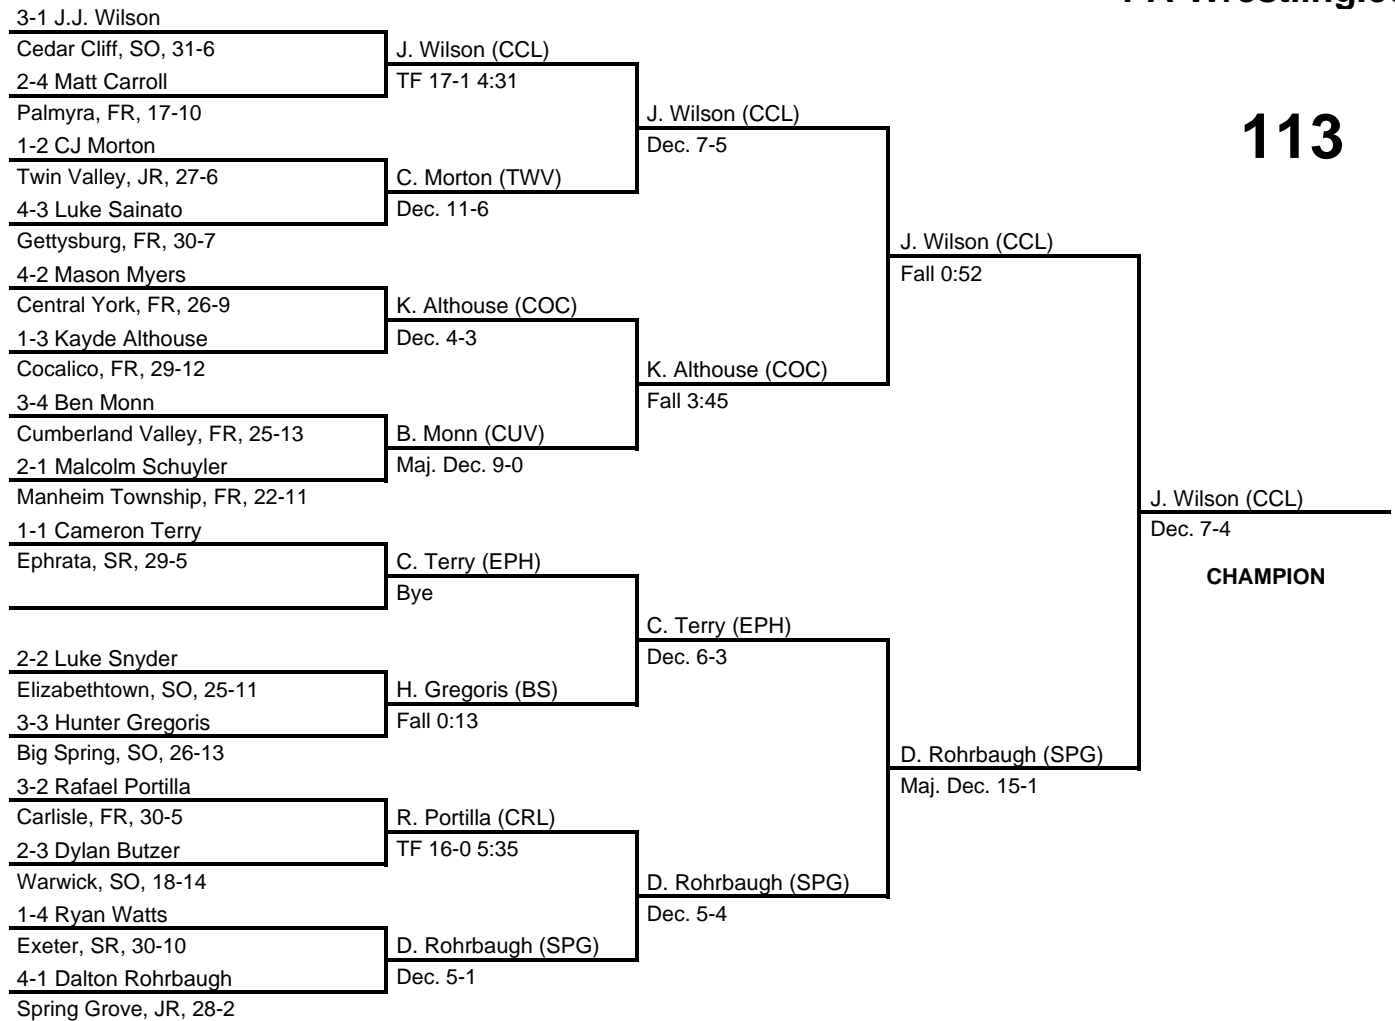

2017 South Central AAA Regional

at Giant Center, Hershey, PA -- February 23-25, 2017

results provided by
PA-Wrestling.com