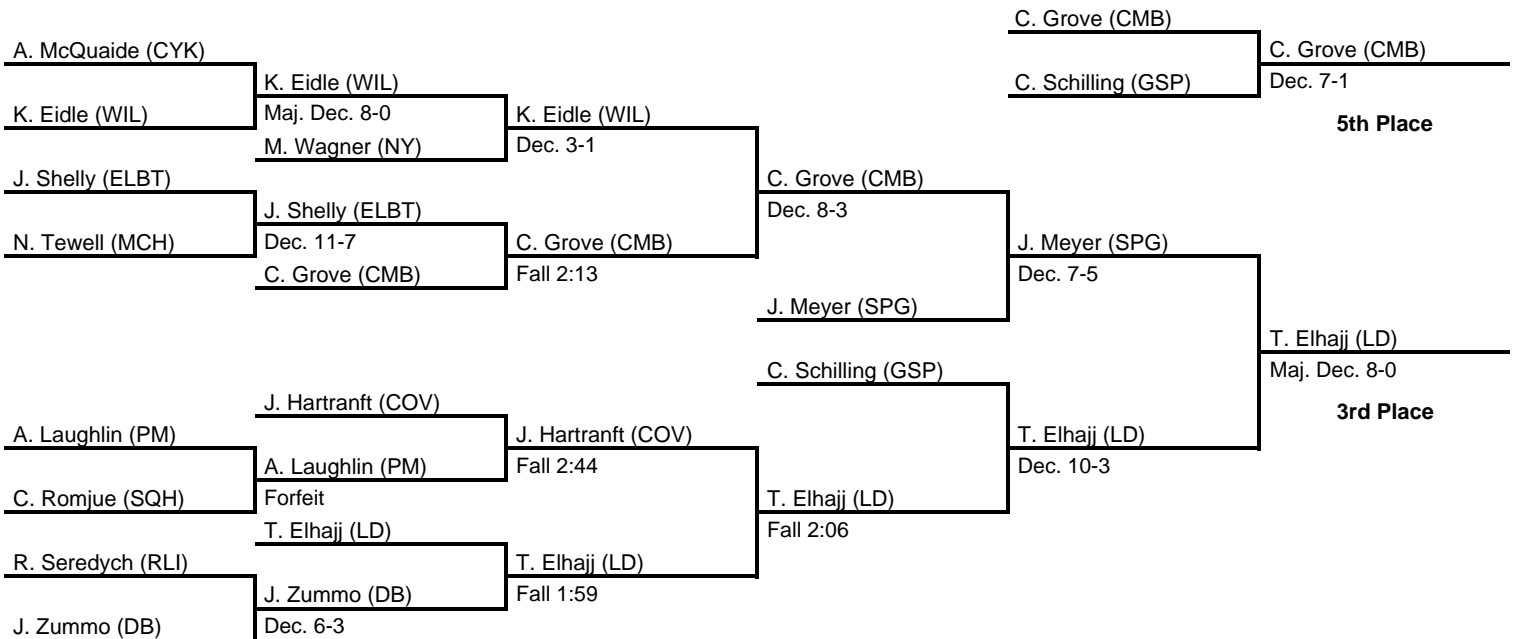

2017 South Central AAA Regional

at Giant Center, Hershey, PA -- February 23-25, 2017

results provided by
PA-Wrestling.com