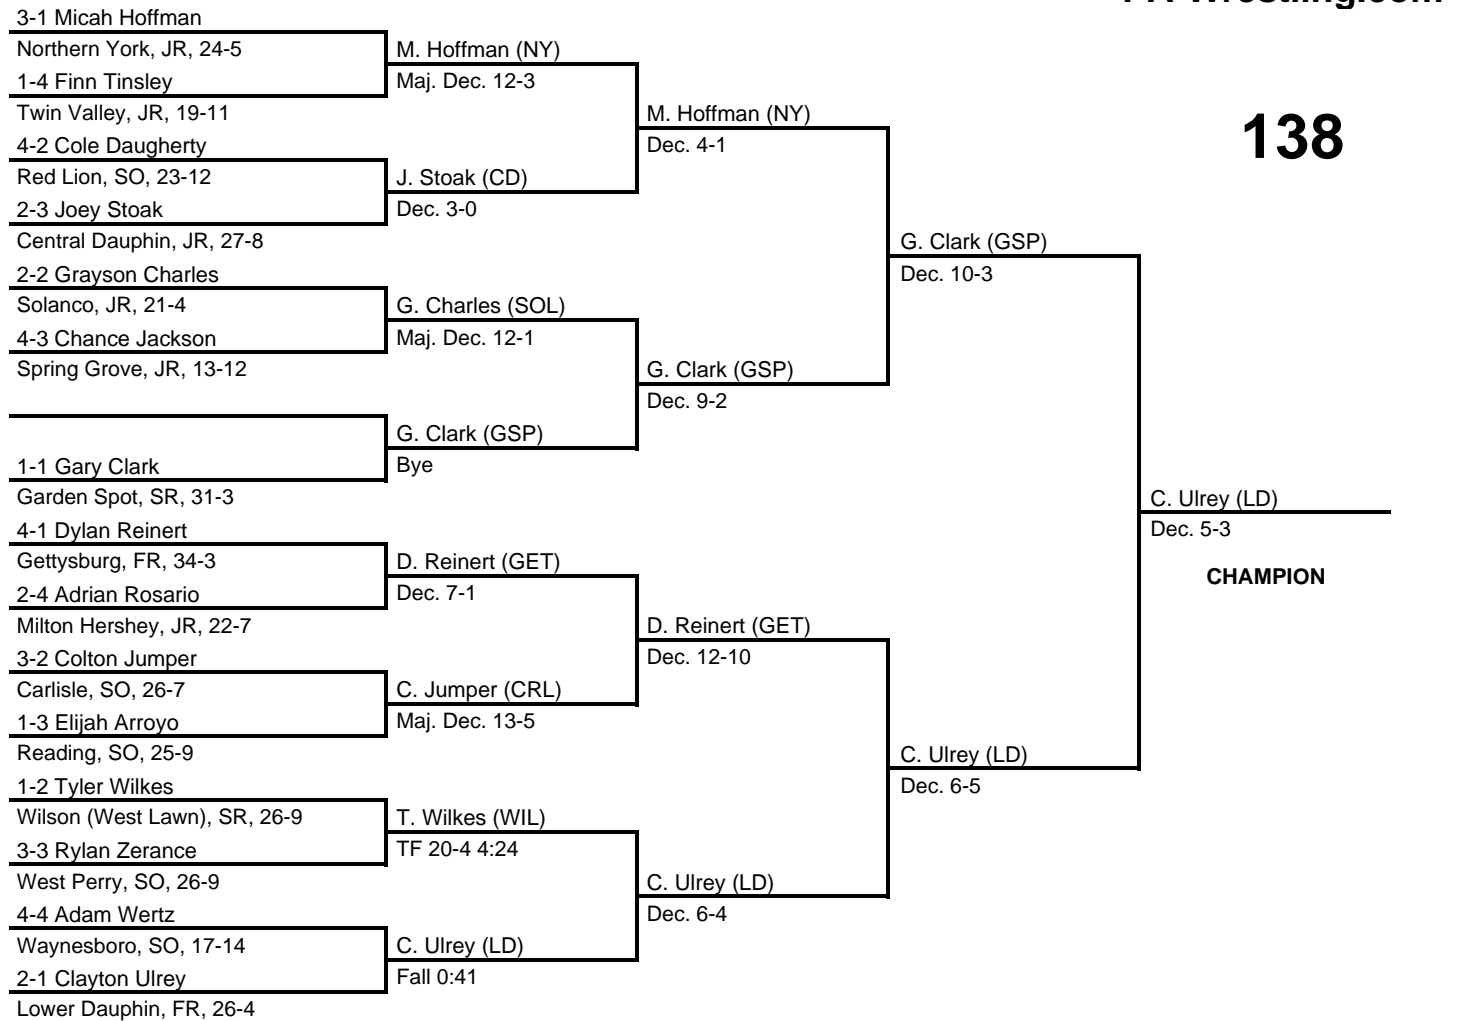

2017 South Central AAA Regional

at Giant Center, Hershey, PA -- February 23-25, 2017

results provided by
PA-Wrestling.com