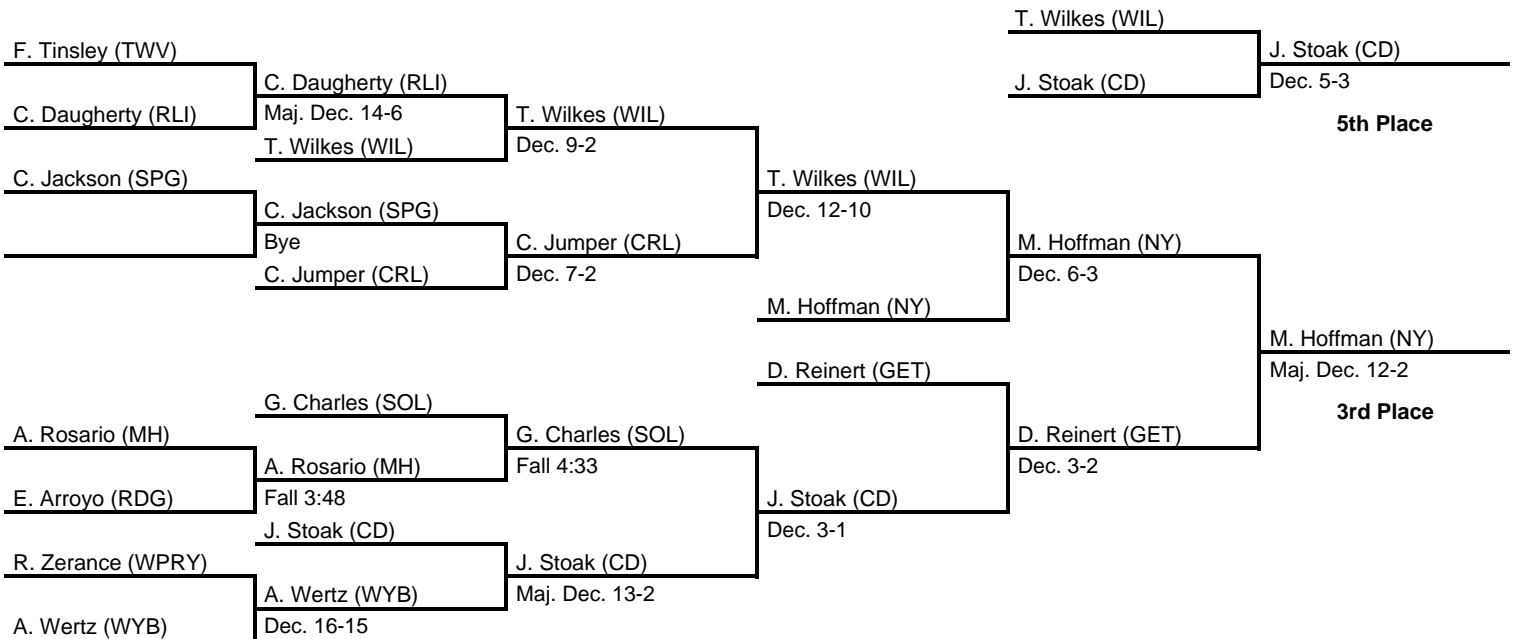

2017 South Central AAA Regional

at Giant Center, Hershey, PA -- February 23-25, 2017

results provided by
PA-Wrestling.com