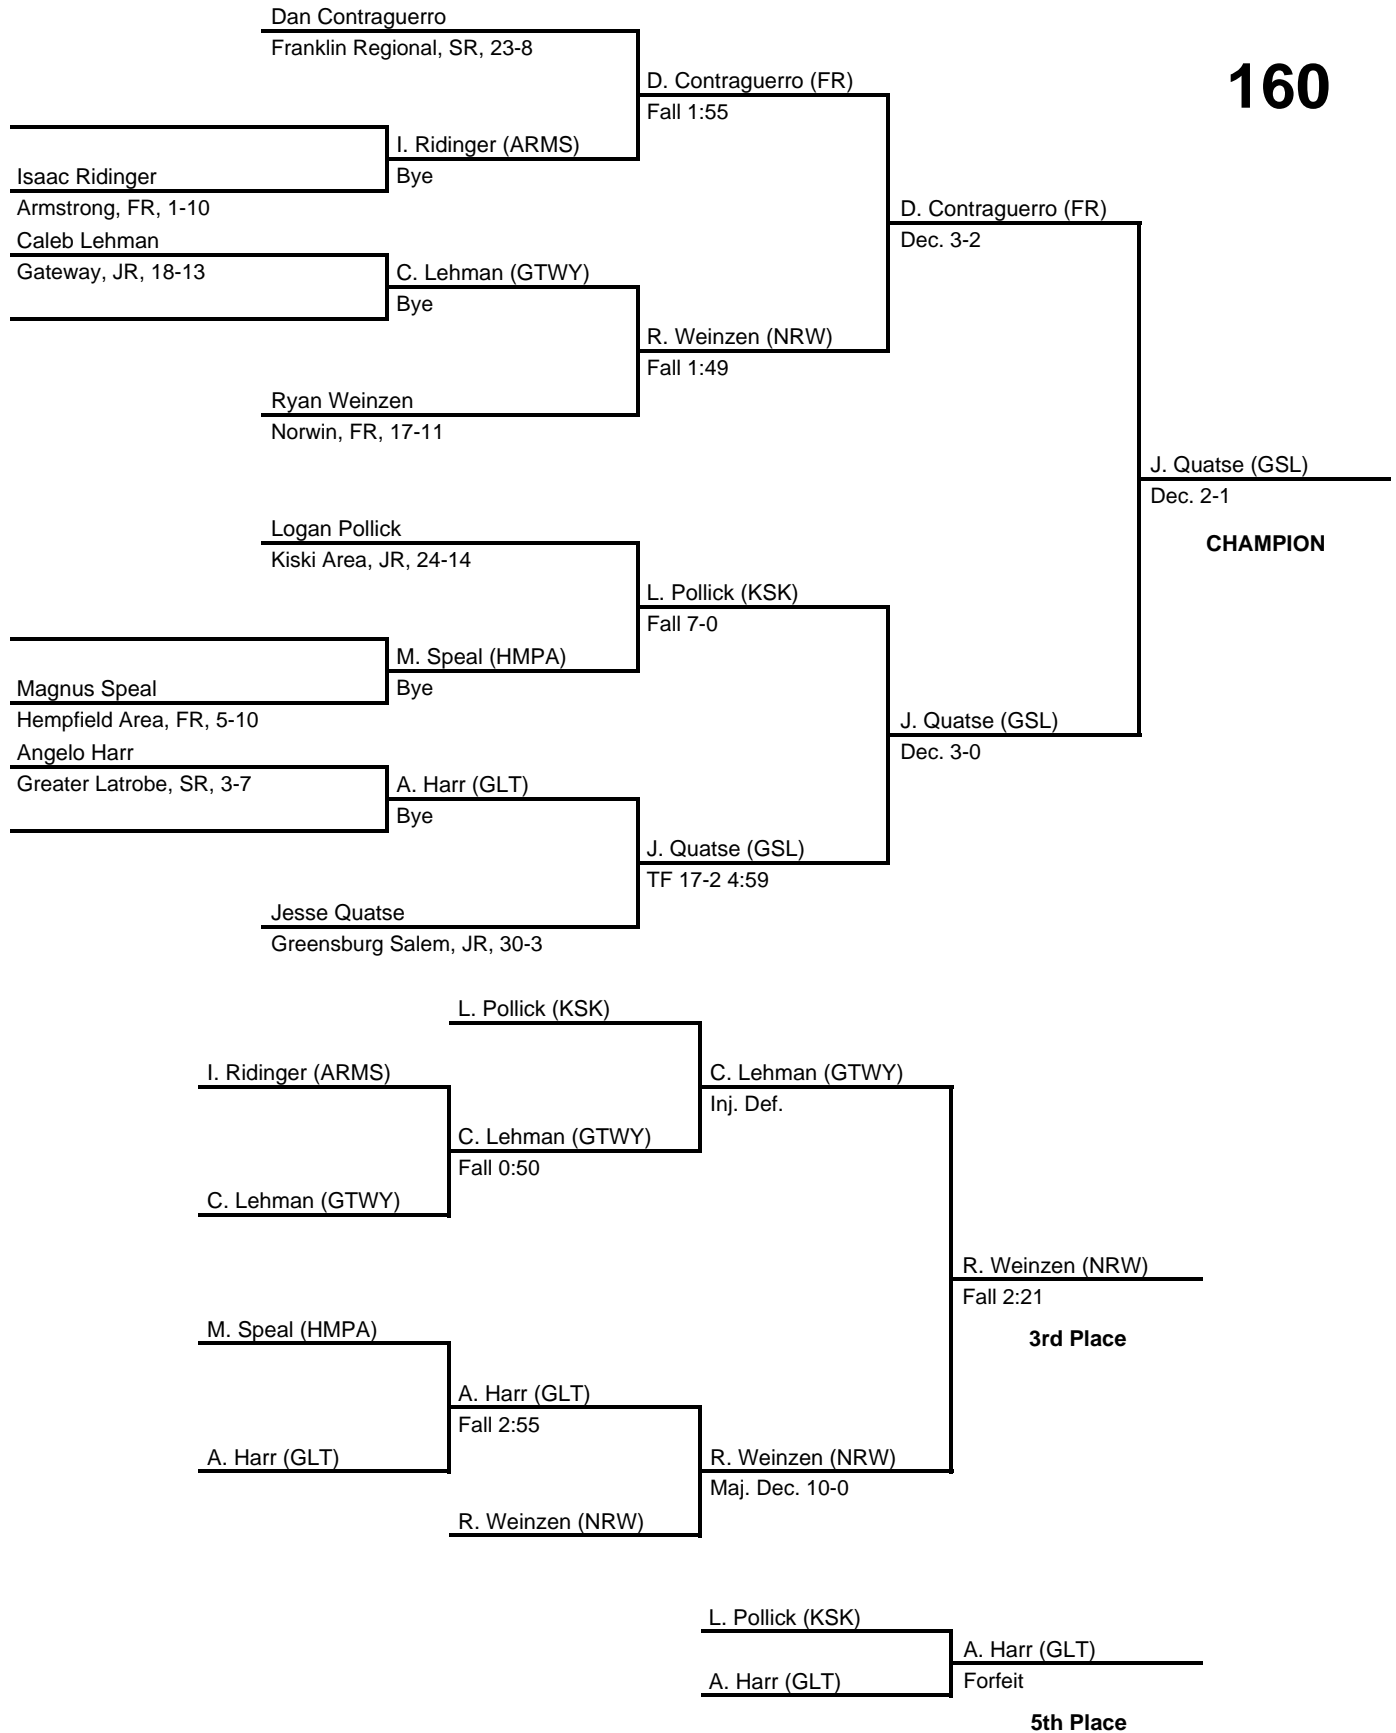

2017 District 7 AAA Section 1

at Kiski Area HS -- February 25, 2017

results provided by
PA-Wrestling.com