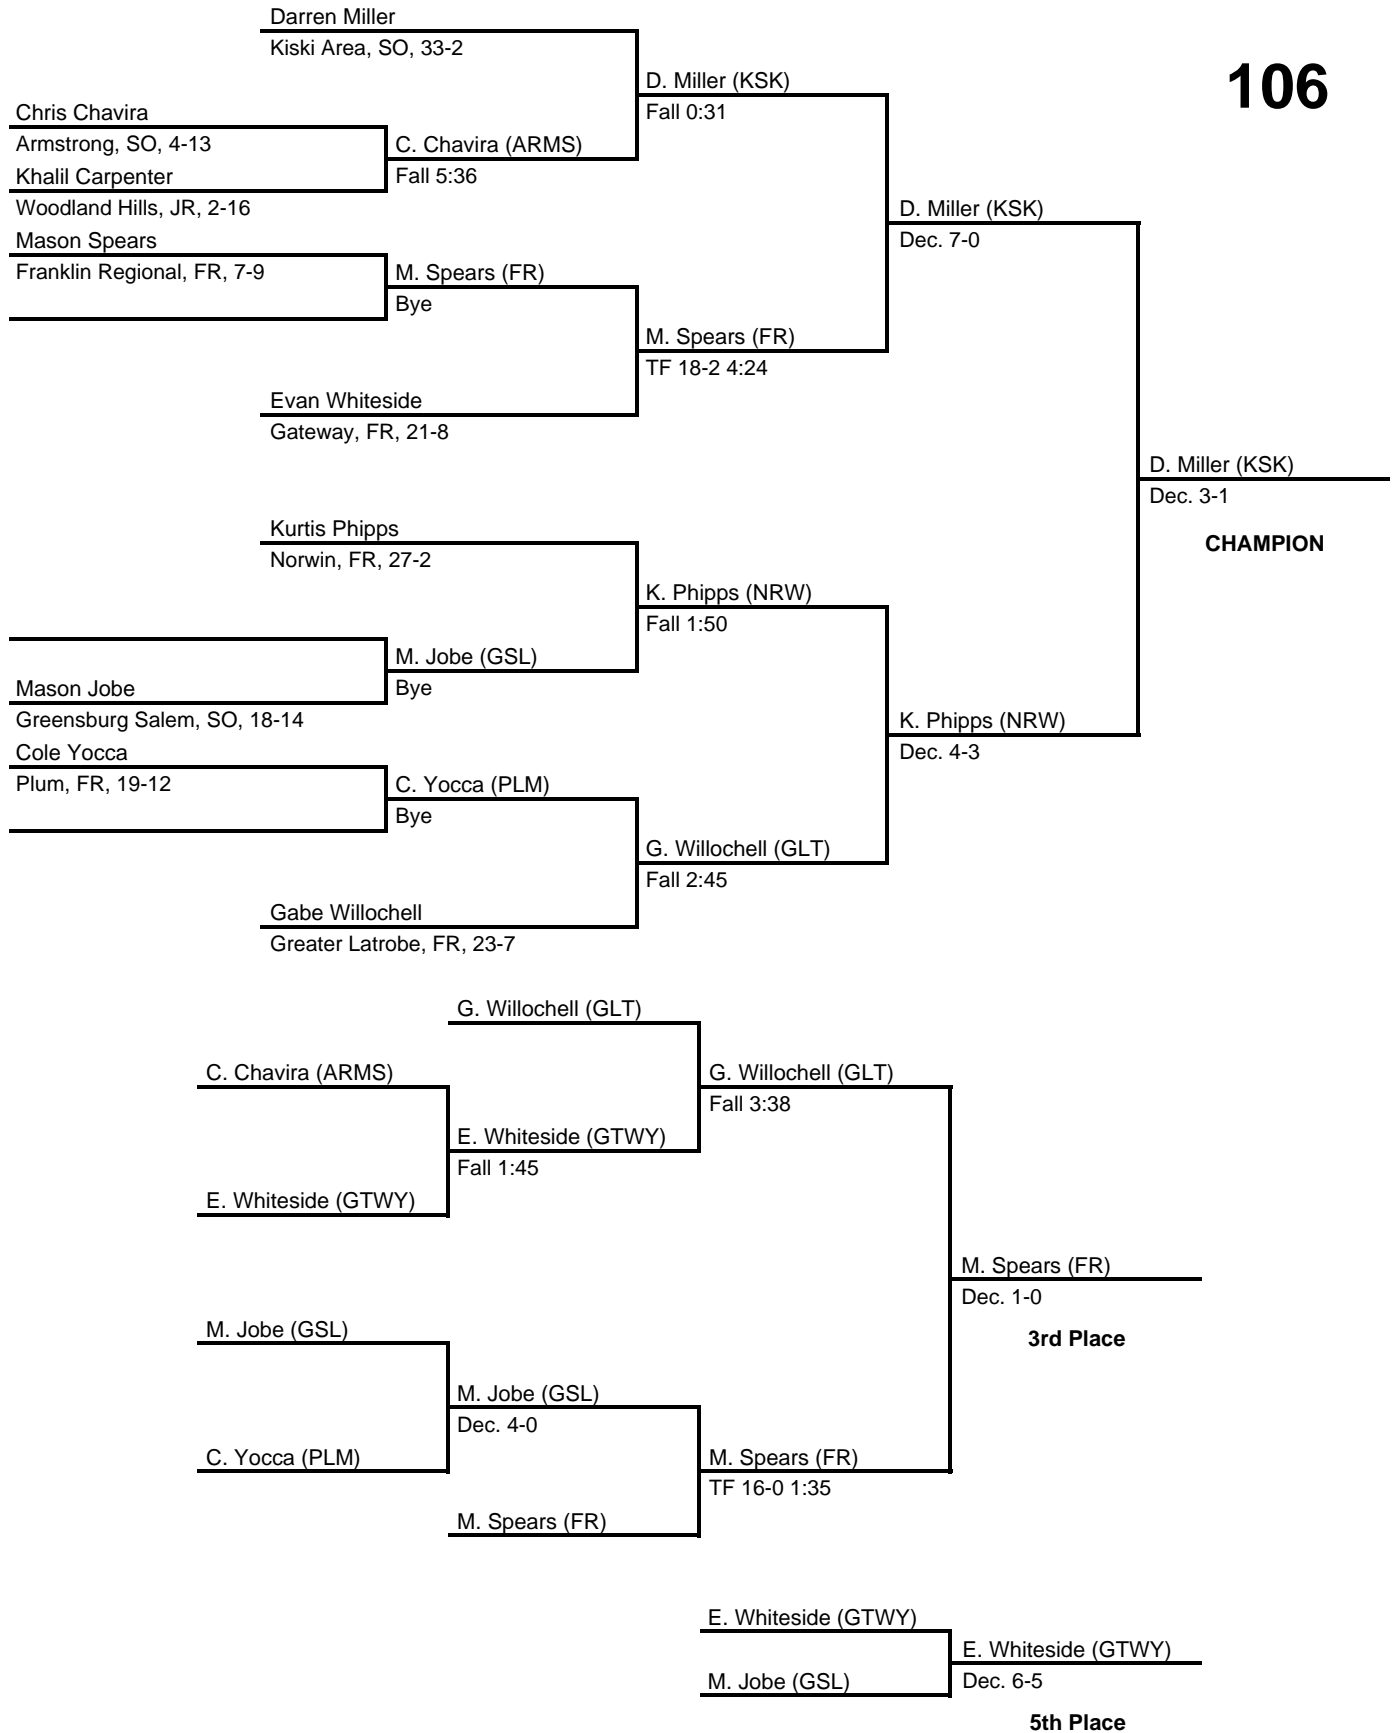

2017 District 7 AAA Section 1

at Kiski Area HS -- February 25, 2017

results provided by
PA-Wrestling.com

106