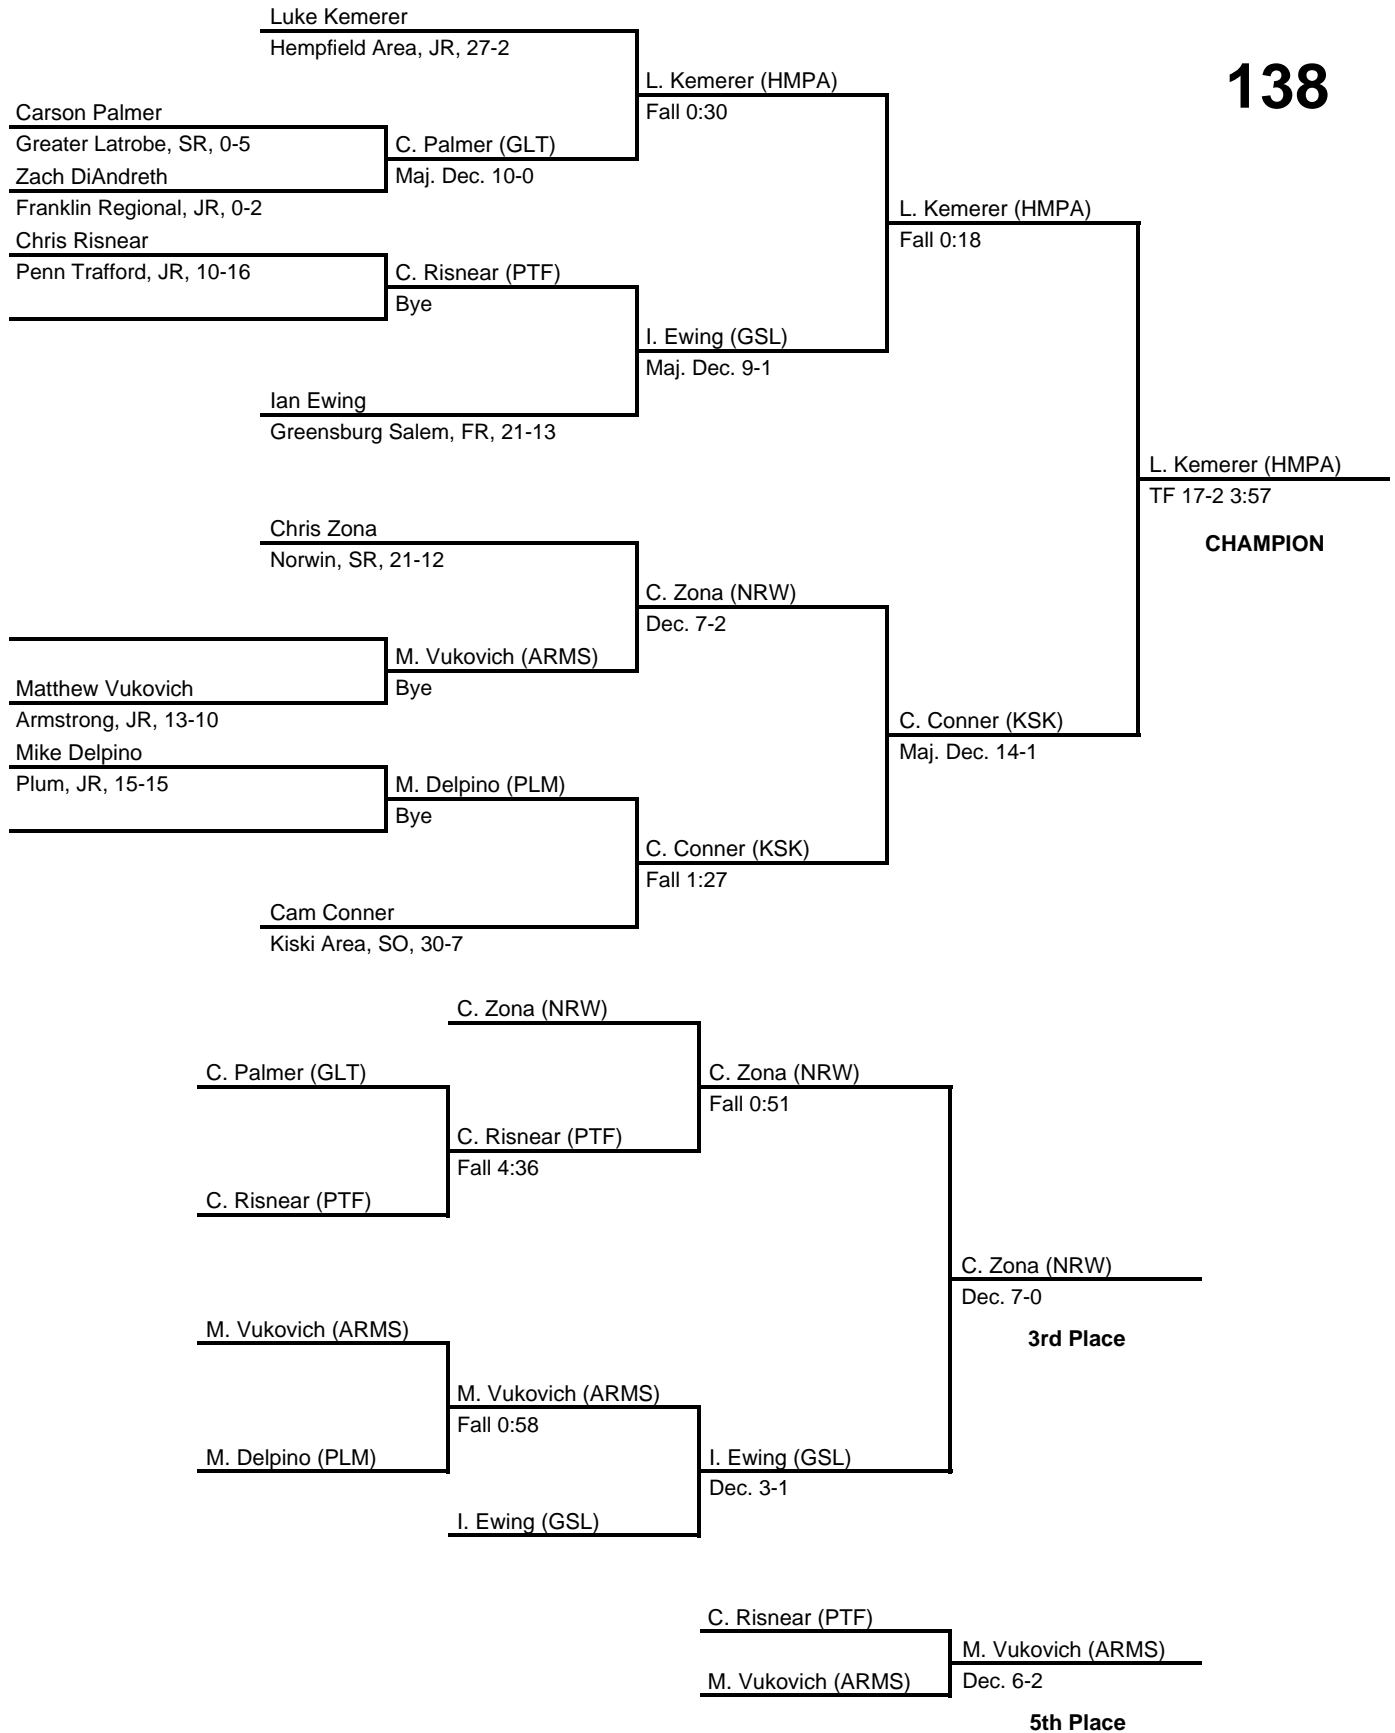

2017 District 7 AAA Section 1

at Kiski Area HS -- February 25, 2017

results provided by
PA-Wrestling.com

138