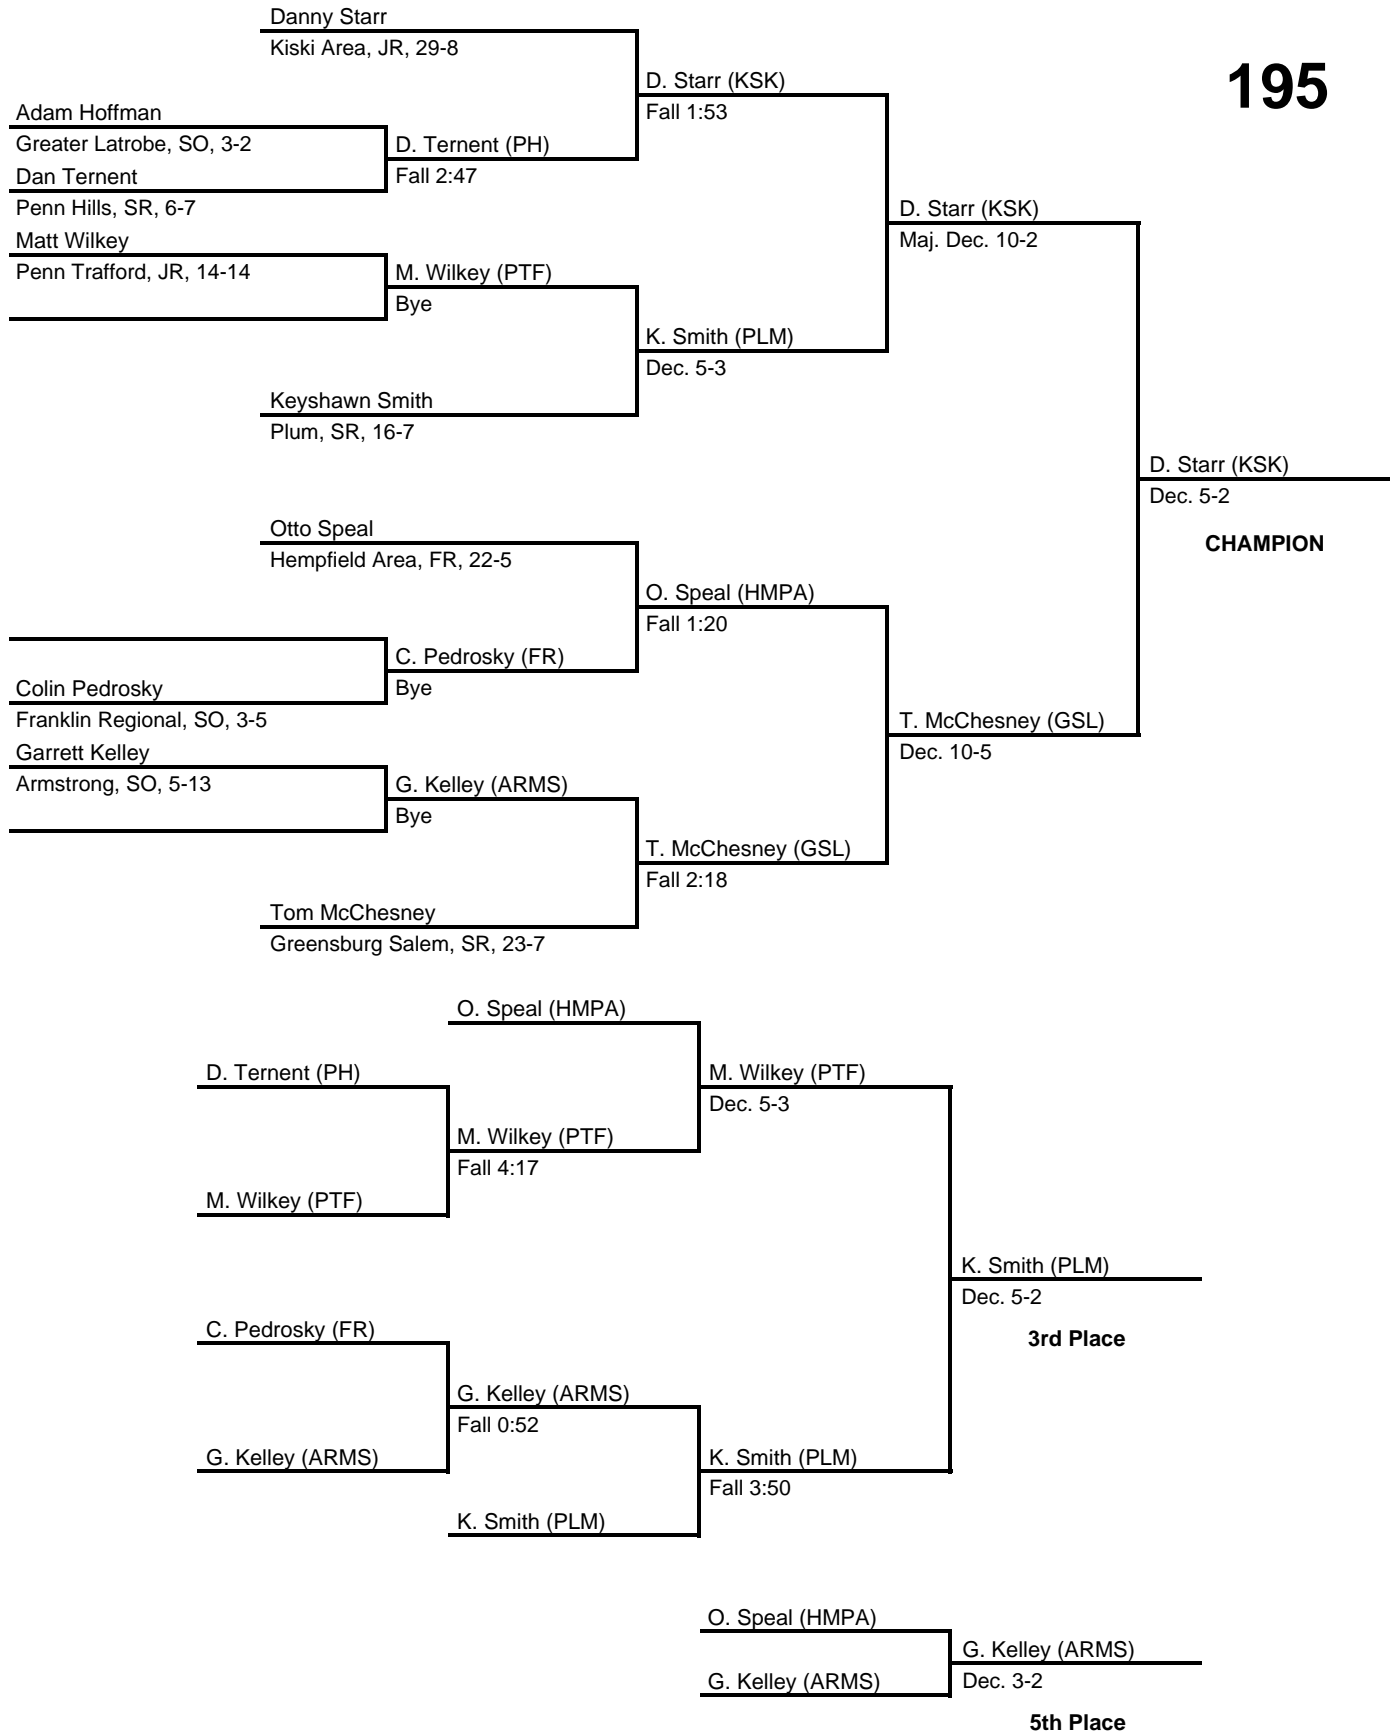

2017 District 7 AAA Section 1

at Kiski Area HS -- February 25, 2017

results provided by
PA-Wrestling.com

195