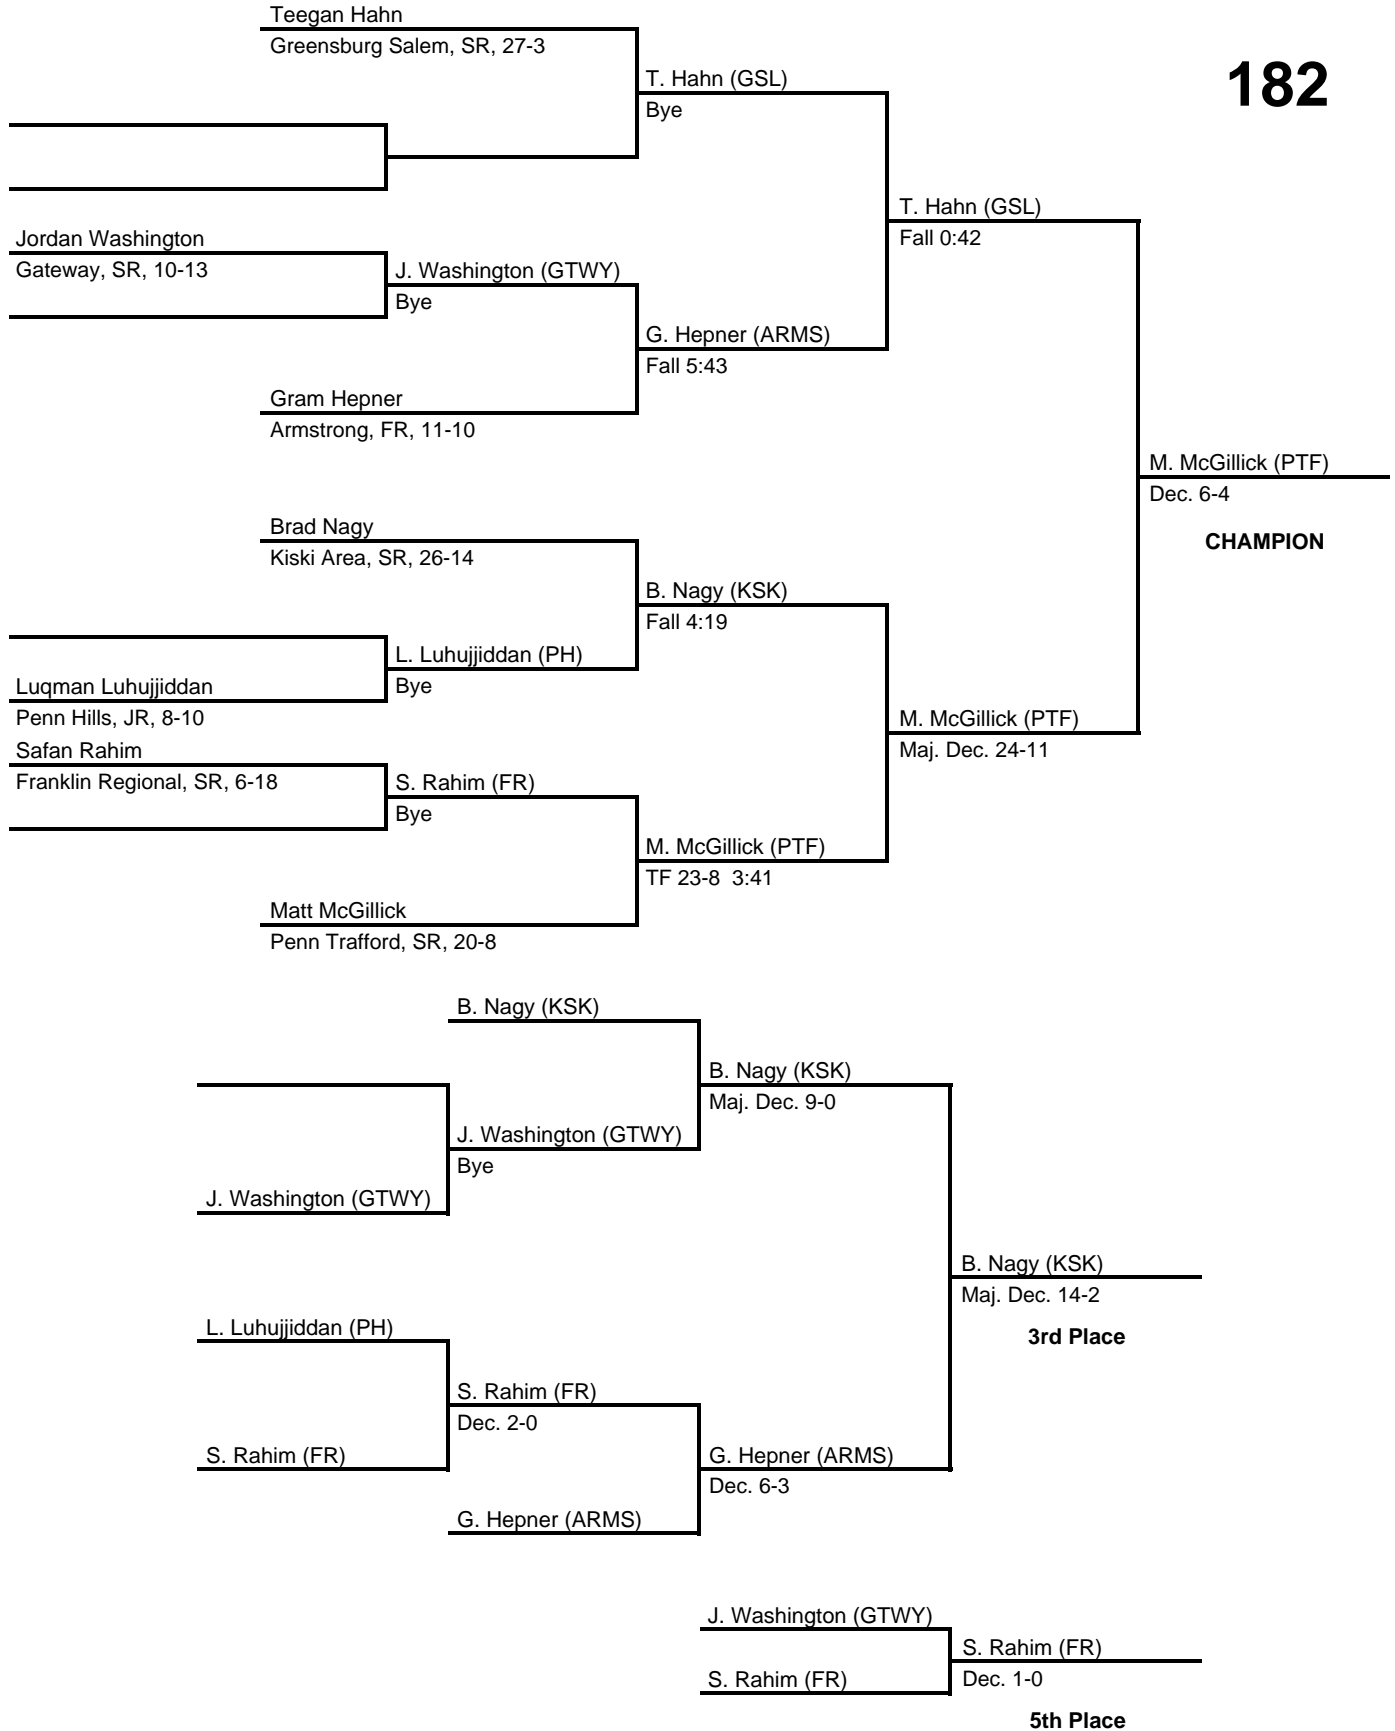

2017 District 7 AAA Section 1

at Kiski Area HS -- February 25, 2017

results provided by
PA-Wrestling.com