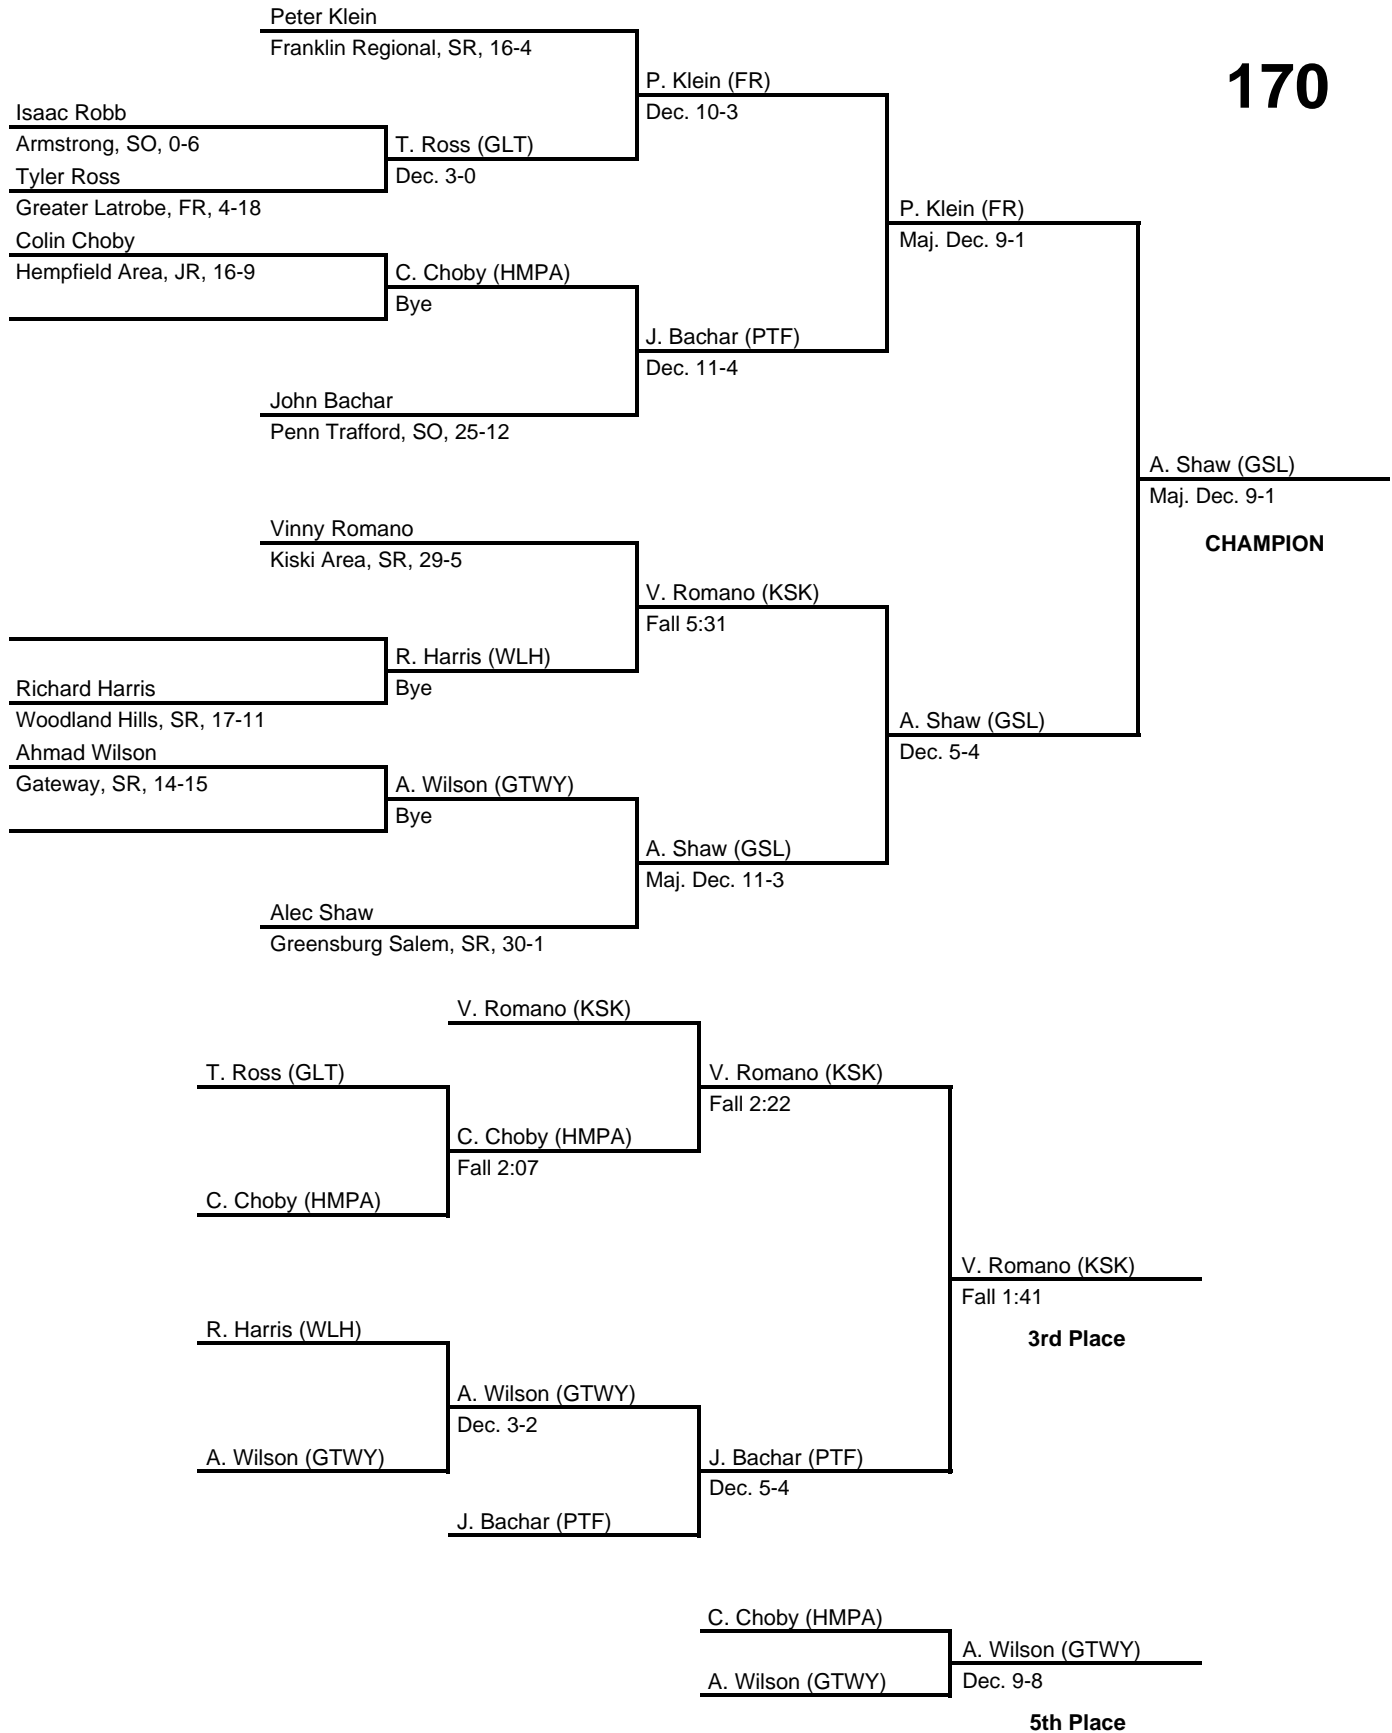

2017 District 7 AAA Section 1

at Kiski Area HS -- February 25, 2017

results provided by
PA-Wrestling.com

170