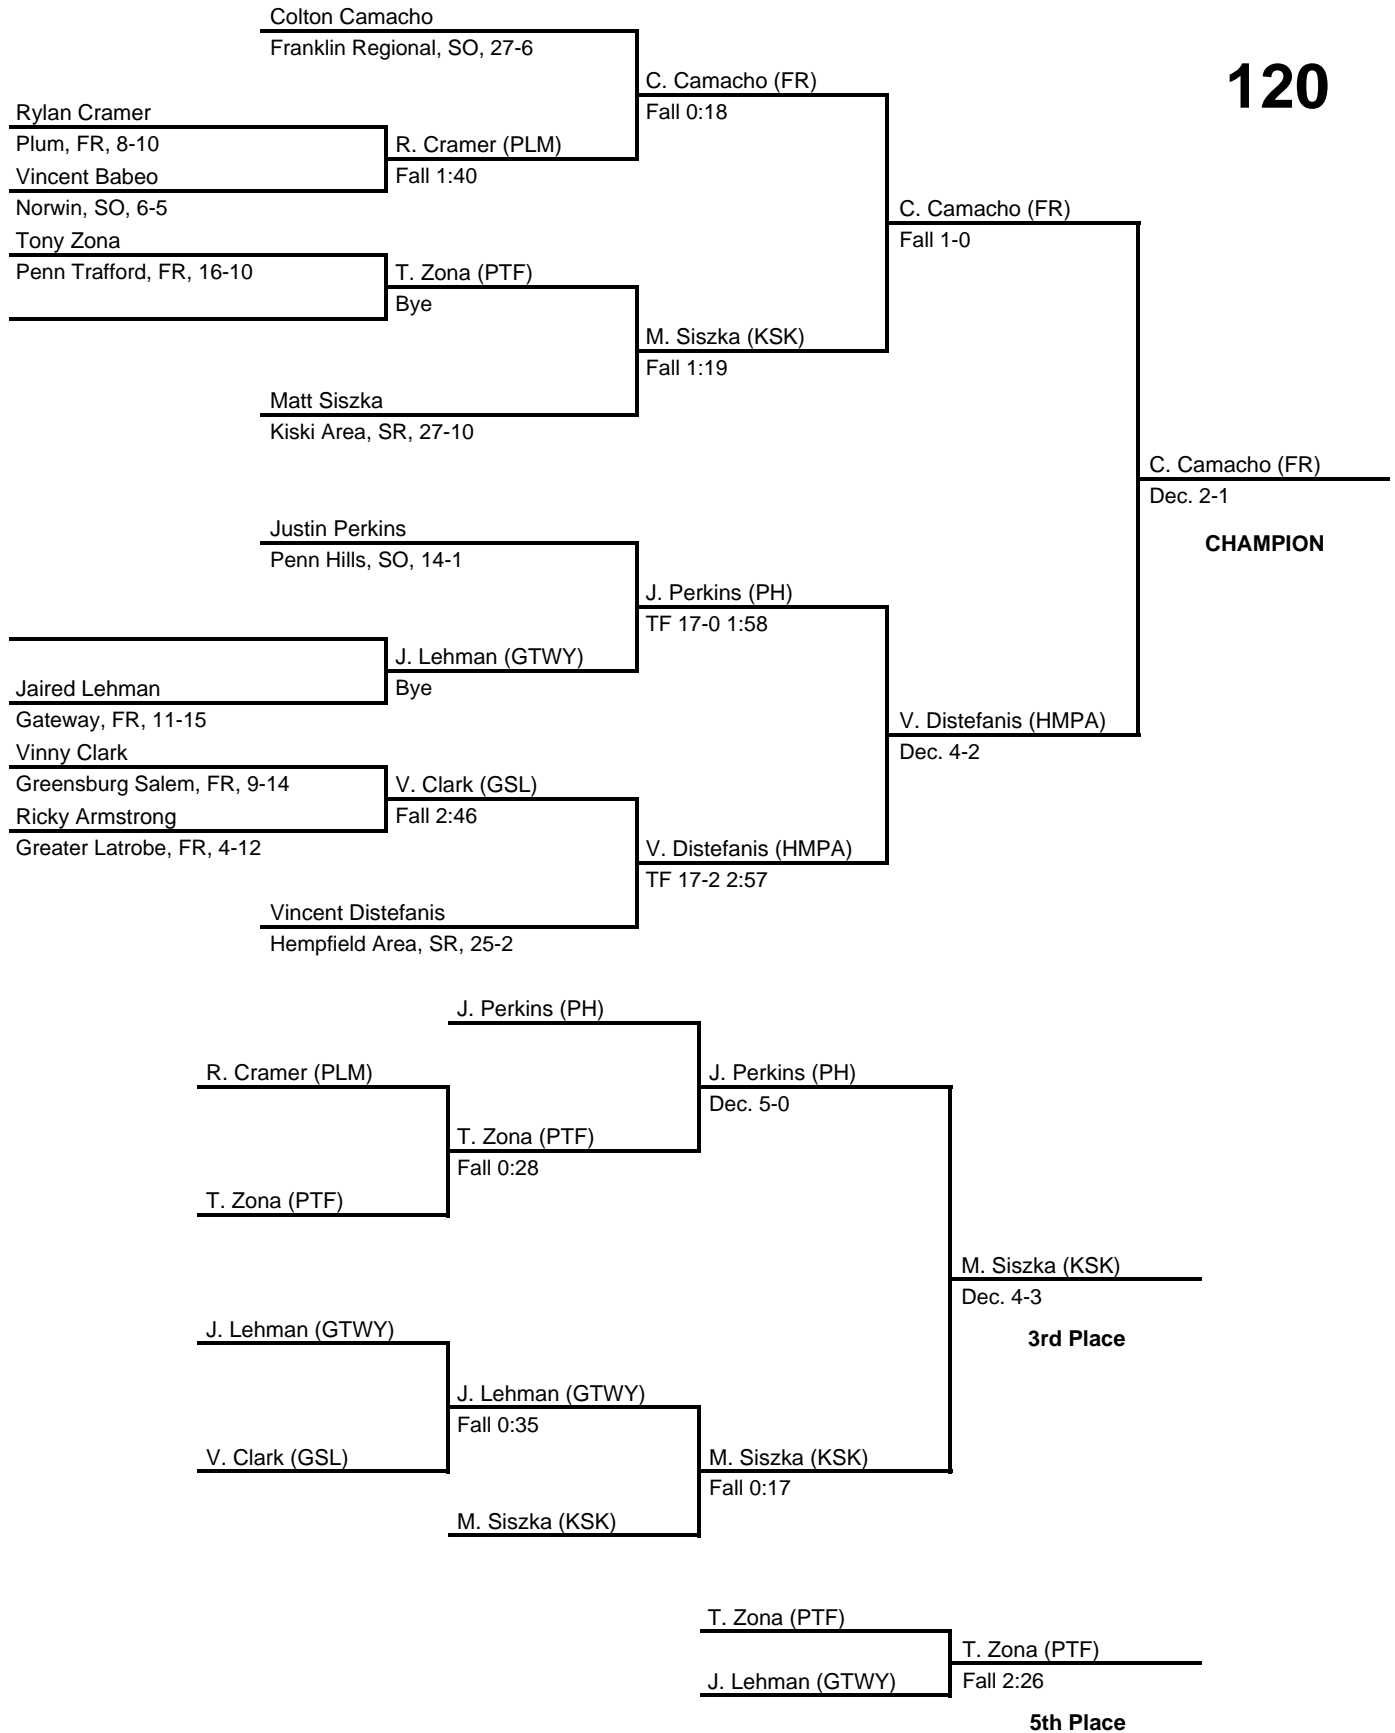

2017 District 7 AAA Section 1

at Kiski Area HS -- February 25, 2017

results provided by
PA-Wrestling.com