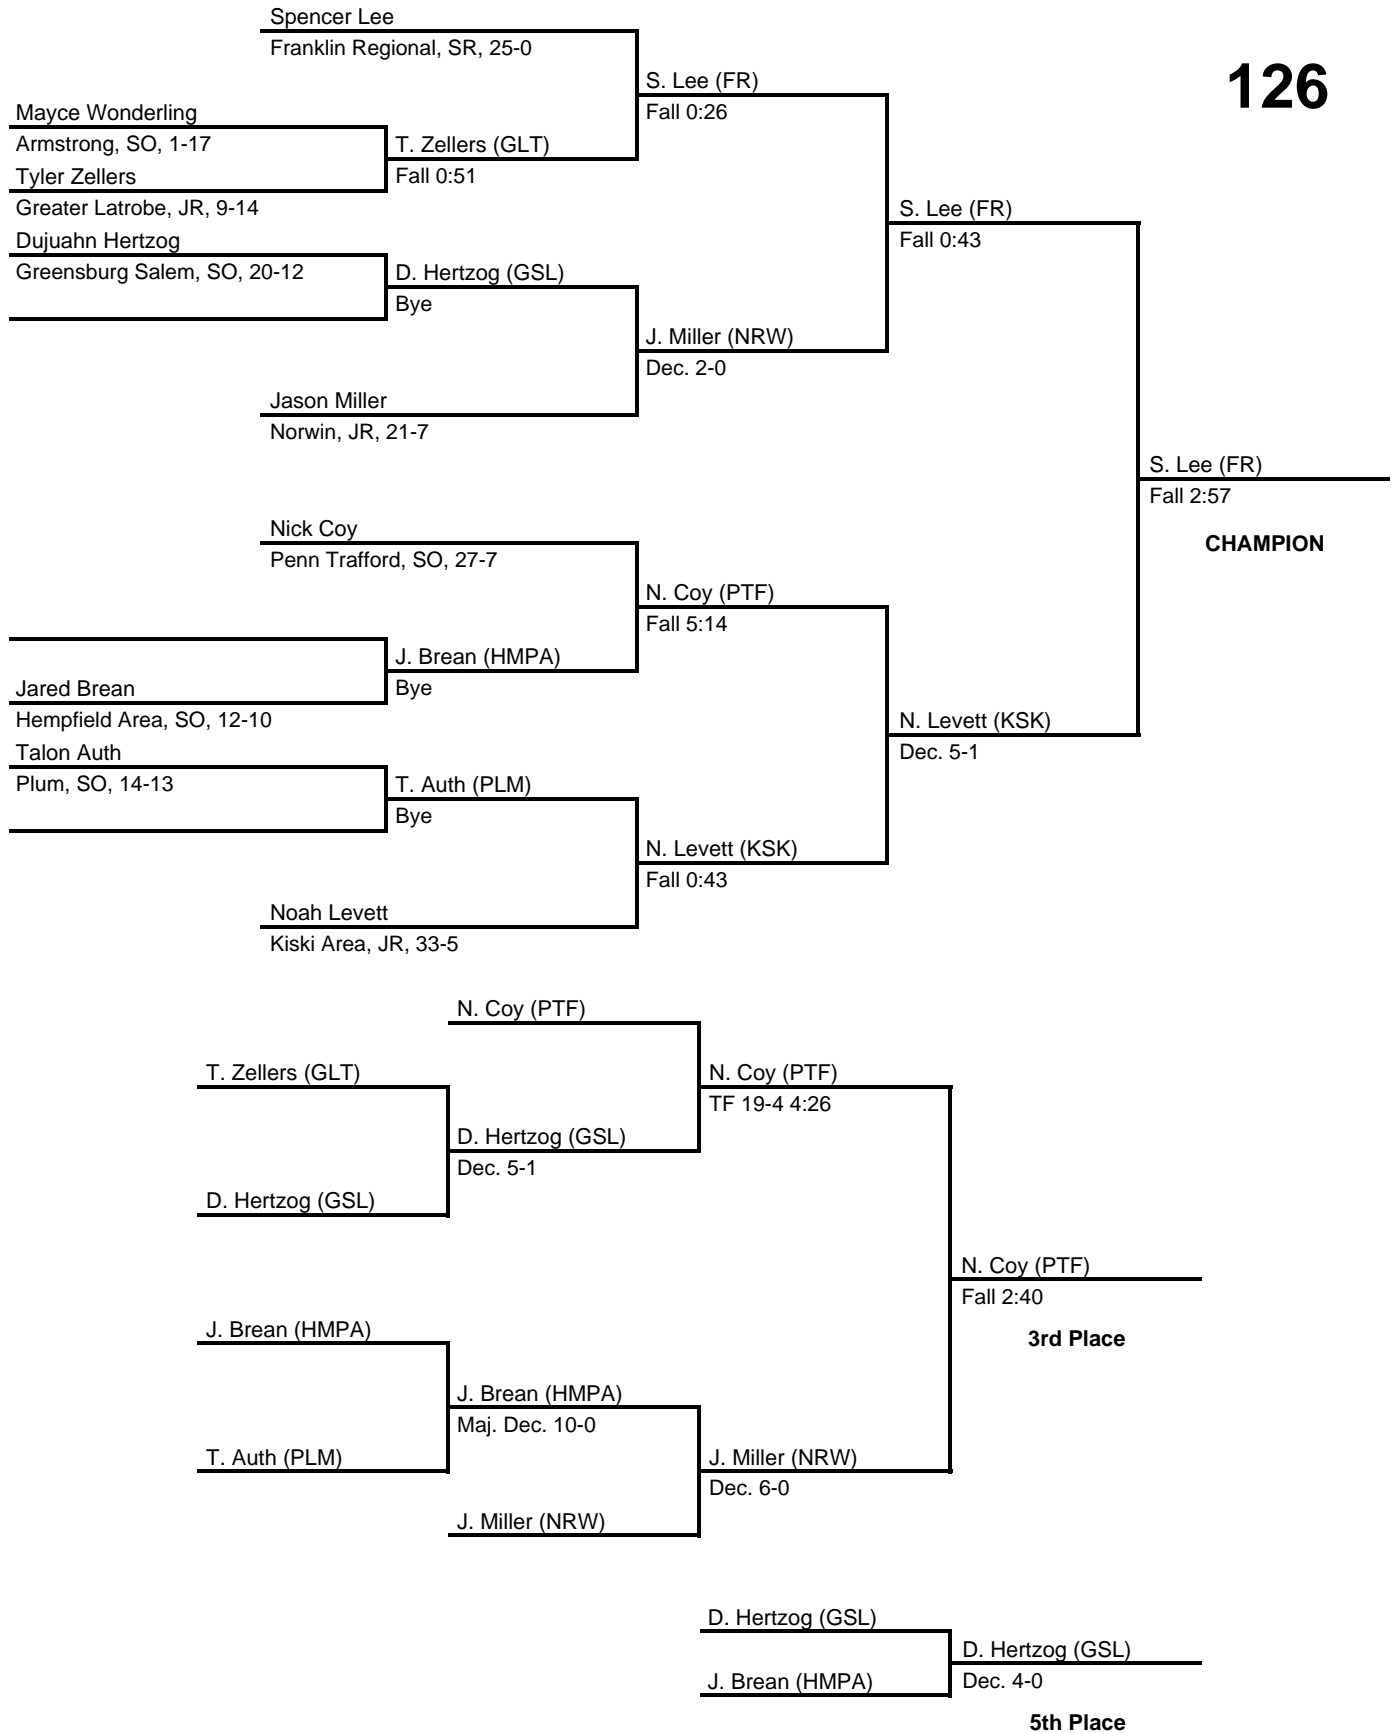

2017 District 7 AAA Section 1

at Kiski Area HS -- February 25, 2017

results provided by
PA-Wrestling.com