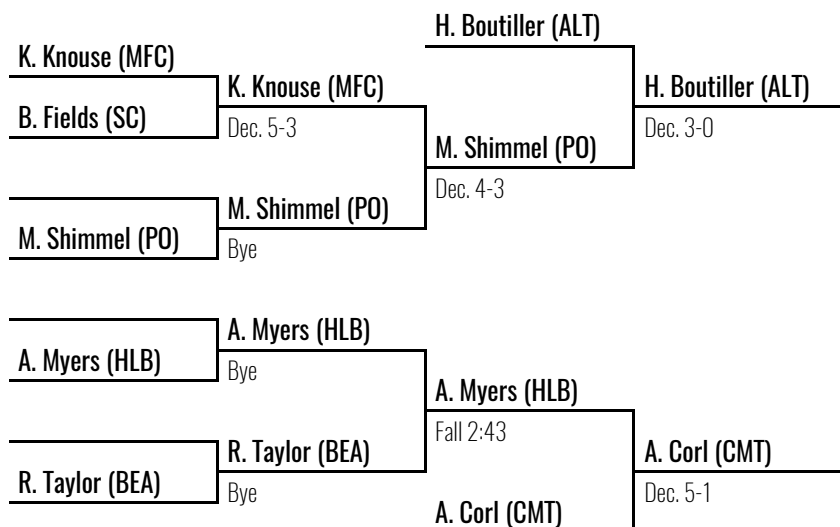

5th Place

M. Shimmel (PO)
A. Myers (HLB)
Dec. 7-3