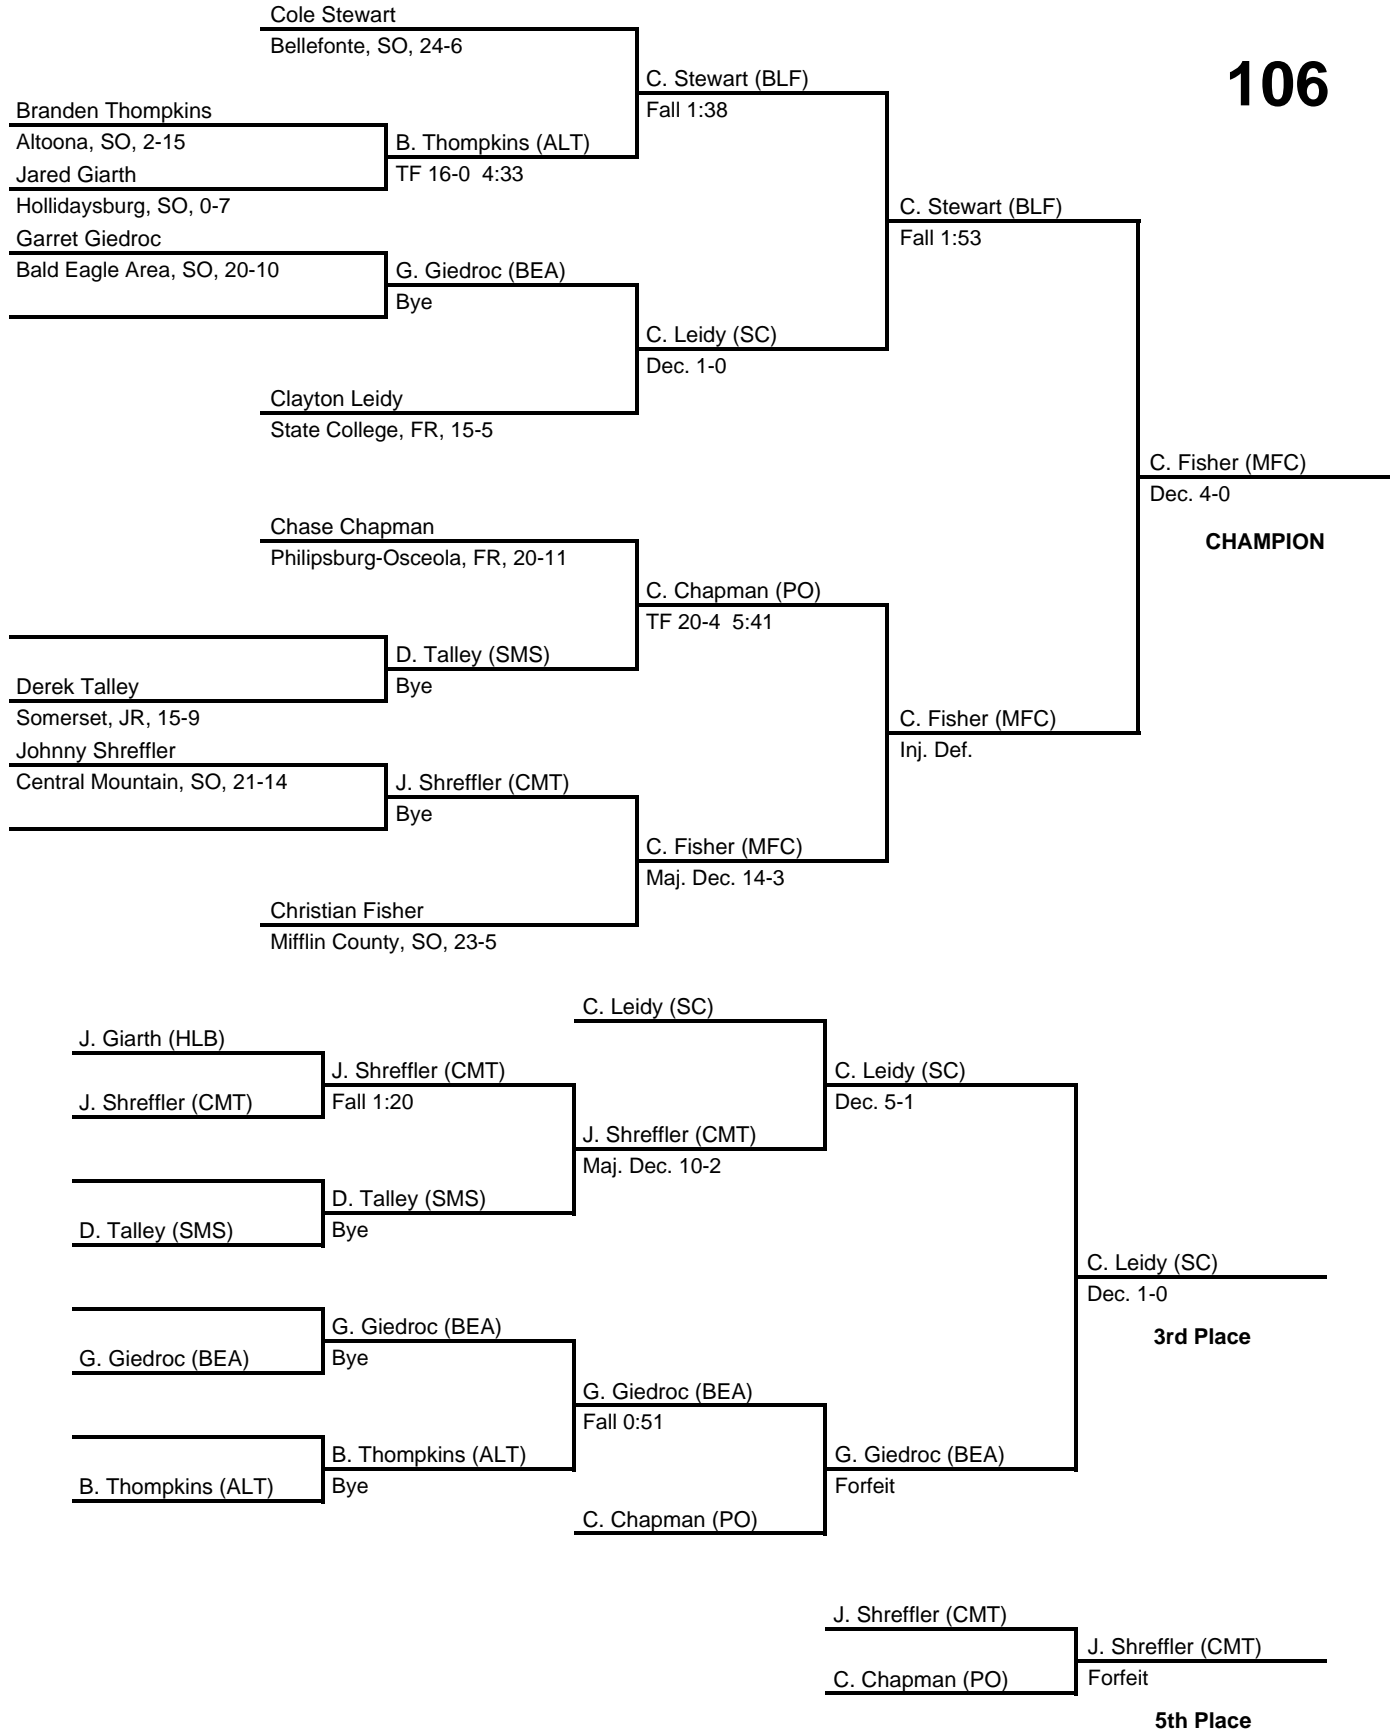

2017 District 6 AAA

at Altoona Field House -- February 25, 2017

results provided by
PA-Wrestling.com

Team Scores

Team scores are final and official.

Place	Pts	School (Abbreviation)	1st	2nd	3rd	4th
1.	182.0	Central Mountain (CMT)	1	2	3	3
2.	179.0	Altoona (ALT)	4	-	1	2
3.	166.0	Bellefonte (BLF)	1	3	1	3
4.	159.5	Mifflin County (MFC)	3	1	3	1
5.	137.0	State College (SC)	1	3	2	1
6.	130.5	Bald Eagle Area (BEA)	-	4	1	2
7.	119.0	Hollidaysburg (HLB)	2	-	2	1
8.	87.5	Philipsburg-Osceola (PO)	1	-	1	1
9.	58.5	Somerset (SMS)	1	1	-	-

2017 District 6 AAA

at Altoona Field House -- February 25, 2017

results provided by
PA-Wrestling.com

106