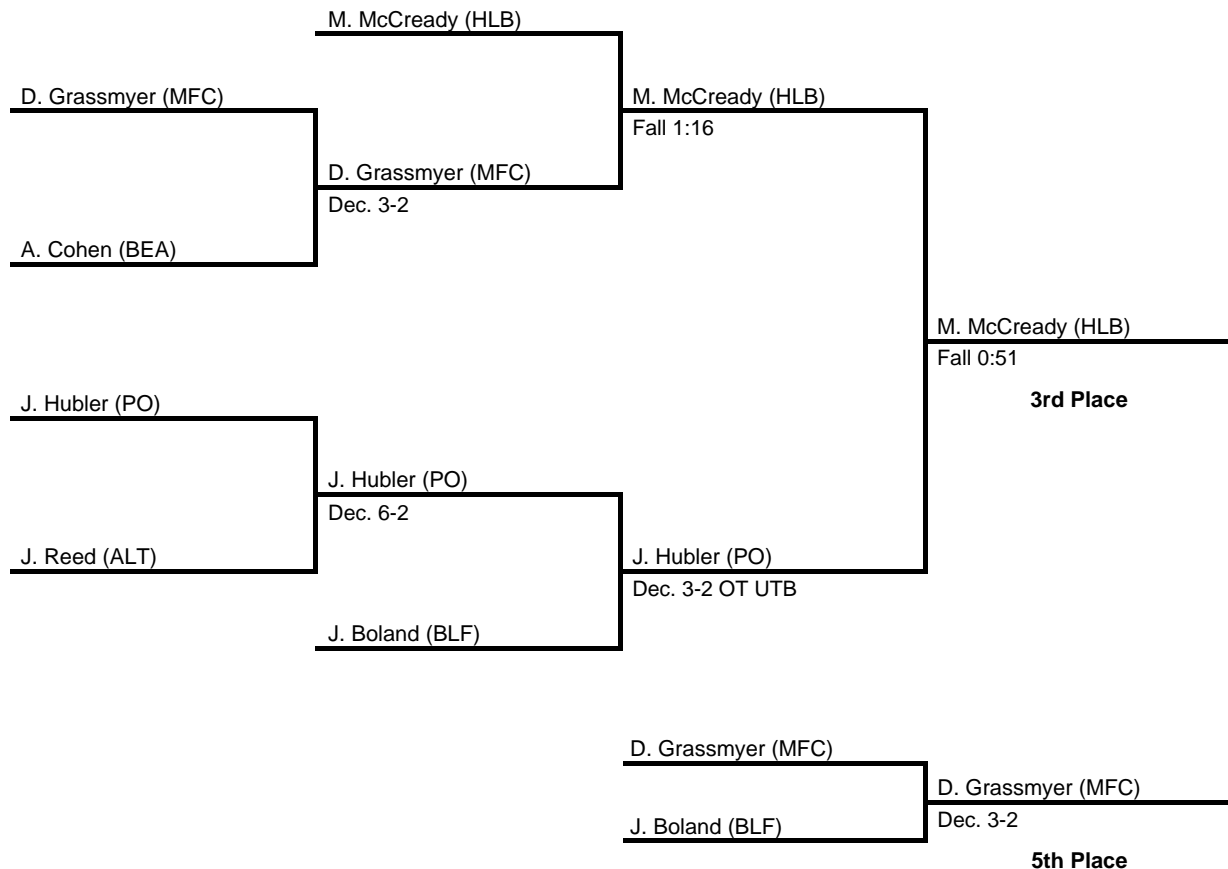

2017 District 6 AAA

at Altoona Field House -- February 25, 2017

results provided by
PA-Wrestling.com

182