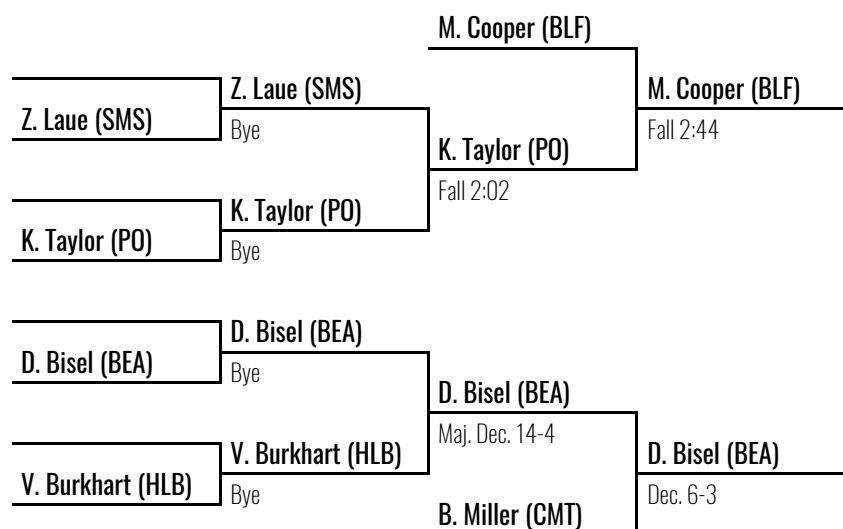

5th Place

K. Taylor (PO) vs. **B. Miller (CMT)**
Fall 1:19