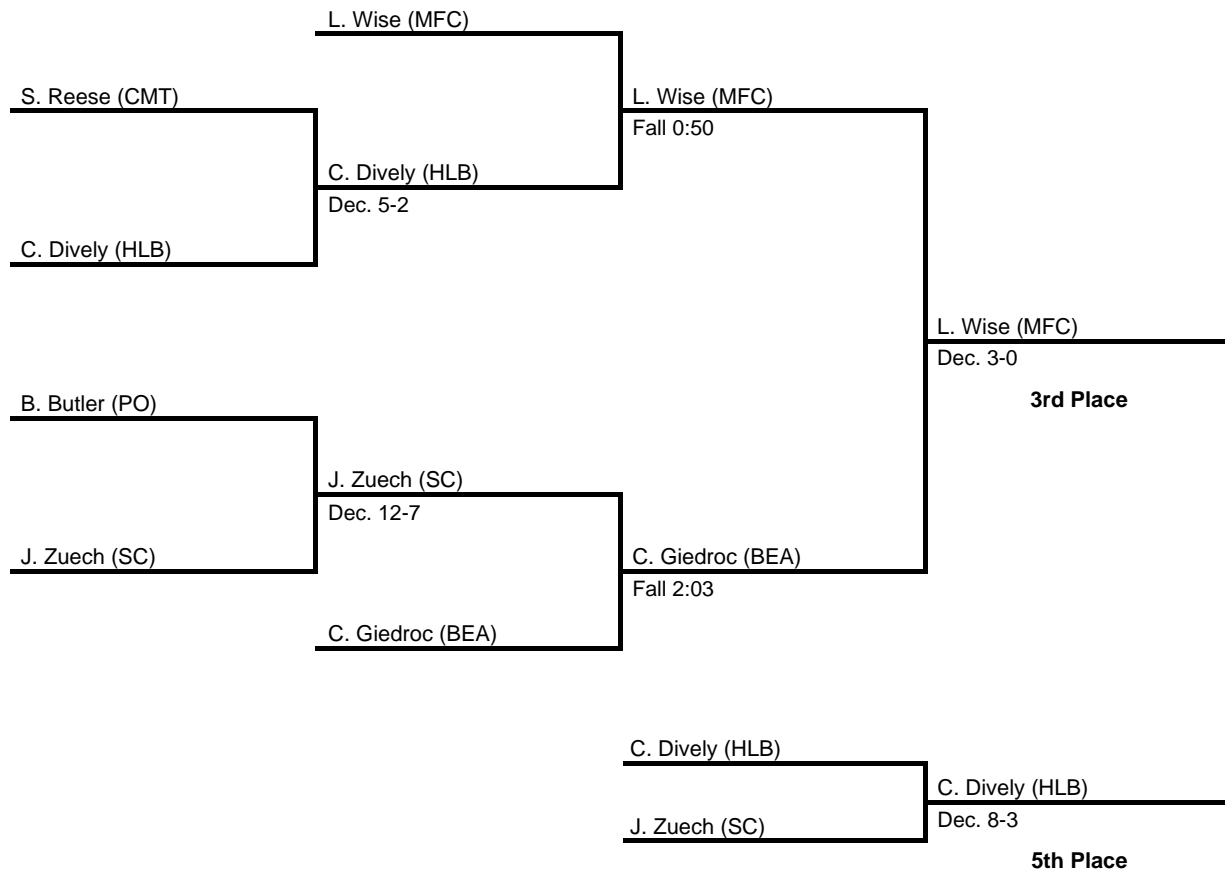

2017 District 6 AAA

at Altoona Field House -- February 25, 2017

results provided by
PA-Wrestling.com

132