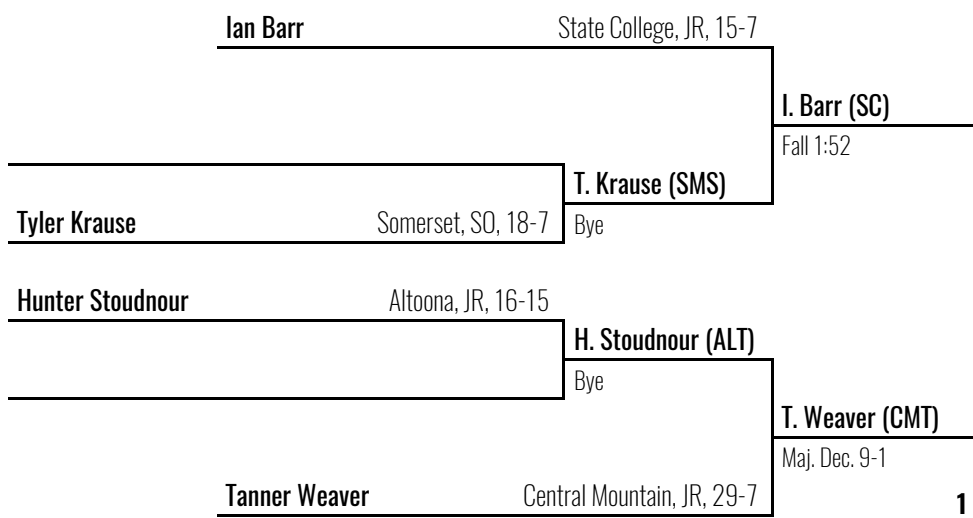

2017 District 6 AAA

Altoona Field House

February 25, 2017

results provided by

PA-WRESTLING.COM

160

CHAMPION

T. Hidlay (MFC)
TF 25-10 5:39

Place Winners

- **1 Trent Hidlay** JR Mifflin County
- **2 Ian Barr** JR State College
- **3 Tanner Weaver** JR Central Mountain
- **4 Hunter Stoudnour** JR Altoona
- **5 Lukas McClure** SR Bellefonte
- **6 Ian Klinger** JR Philipsburg-Osceola

3rd Place

T. Weaver (CMT)
Fall 2:37

5th Place

I. Klinger (PO) vs **L. McClure (BLF)**
L. McClure (BLF) Forfeit