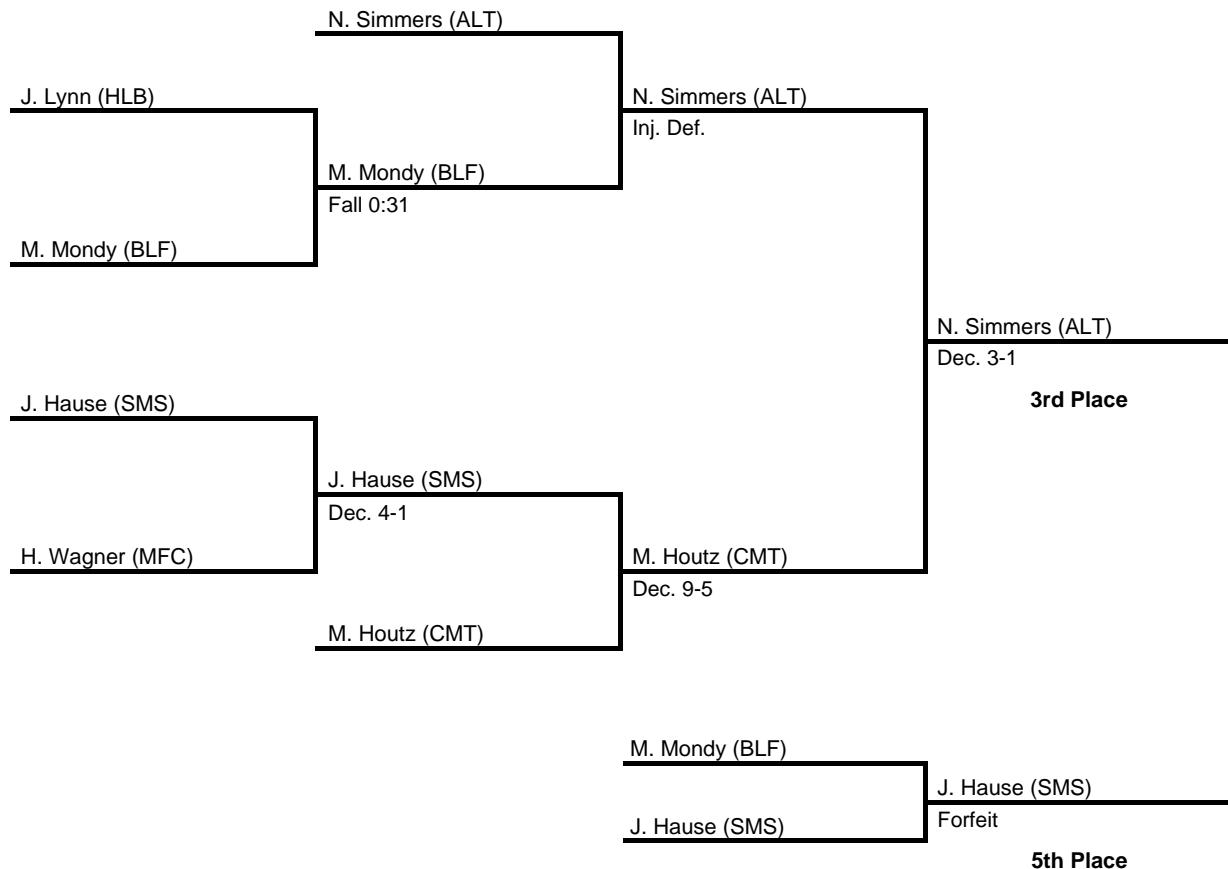

results provided by
PA-Wrestling.com

182

2017 District 6 AAA

at Altoona Field House -- February 25, 2017

results provided by
PA-Wrestling.com

195

2017 District 6 AAA

at Altoona Field House -- February 25, 2017

results provided by
PA-Wrestling.com

220

2017 District 6 AAA

at Altoona Field House -- February 25, 2017

results provided by
PA-Wrestling.com

285