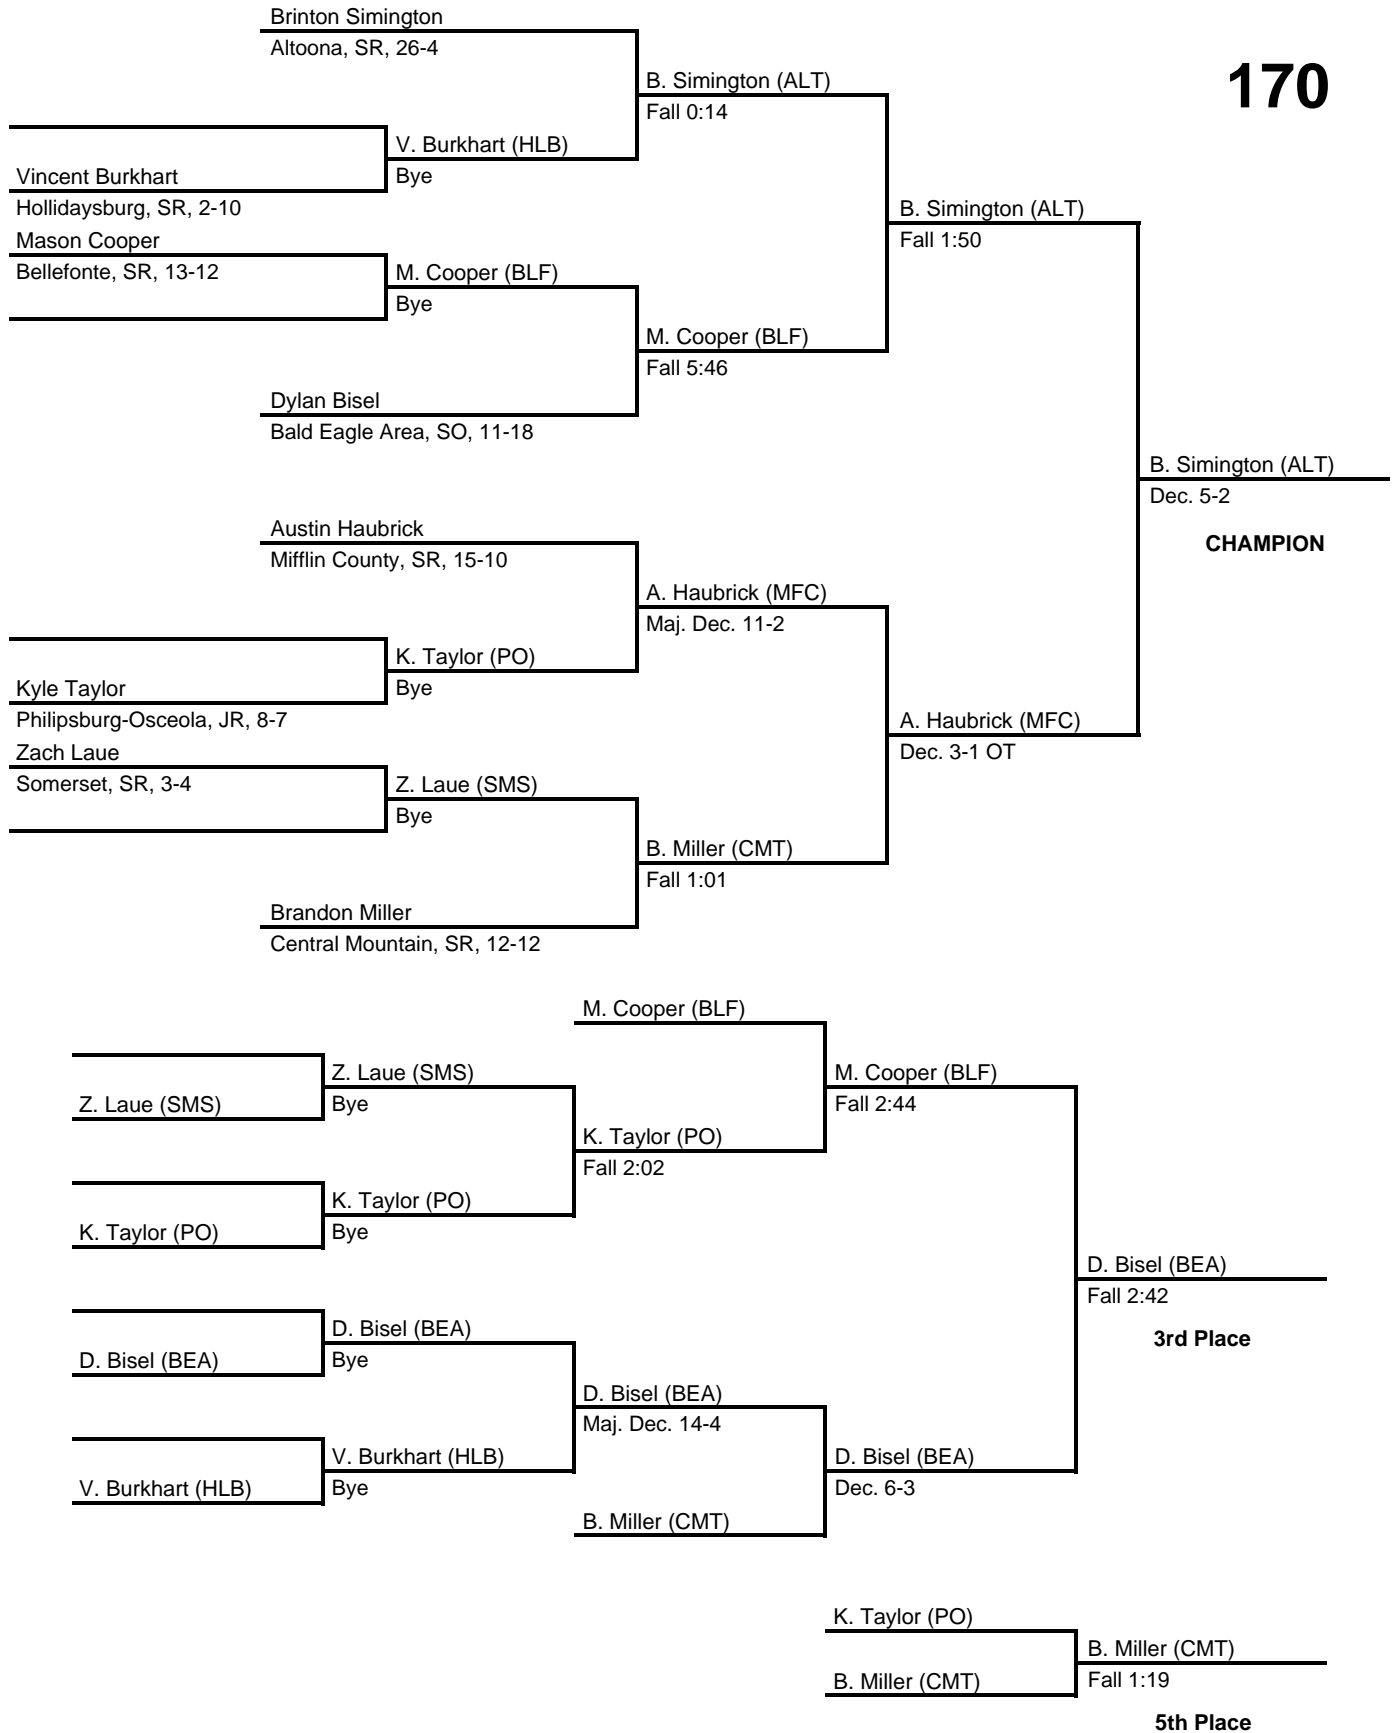

at Altoona Field House -- February 25, 2017

results provided by
PA-Wrestling.com

2017 District 6 AAA

at Altoona Field House -- February 25, 2017

results provided by
PA-Wrestling.com

170

2017 District 6 AAA

at Altoona Field House -- February 25, 2017