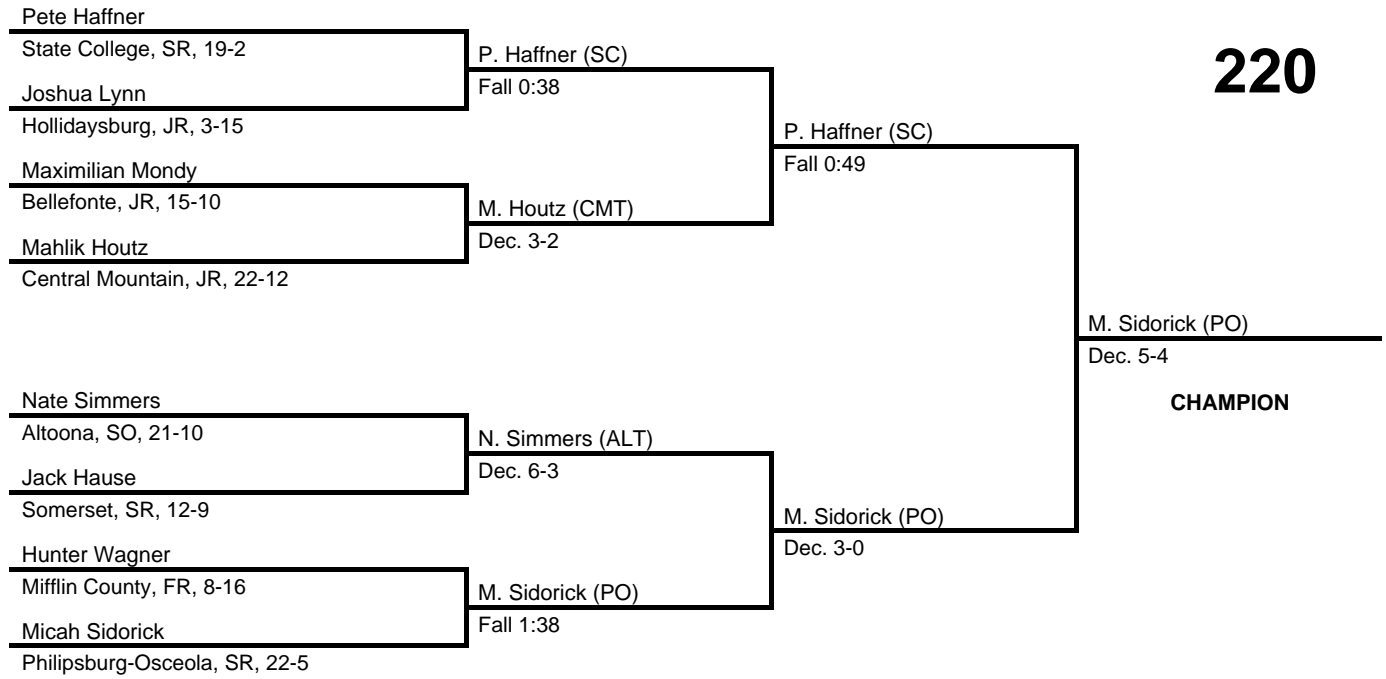

2017 District 6 AAA

at Altoona Field House -- February 25, 2017

results provided by
PA-Wrestling.com

220