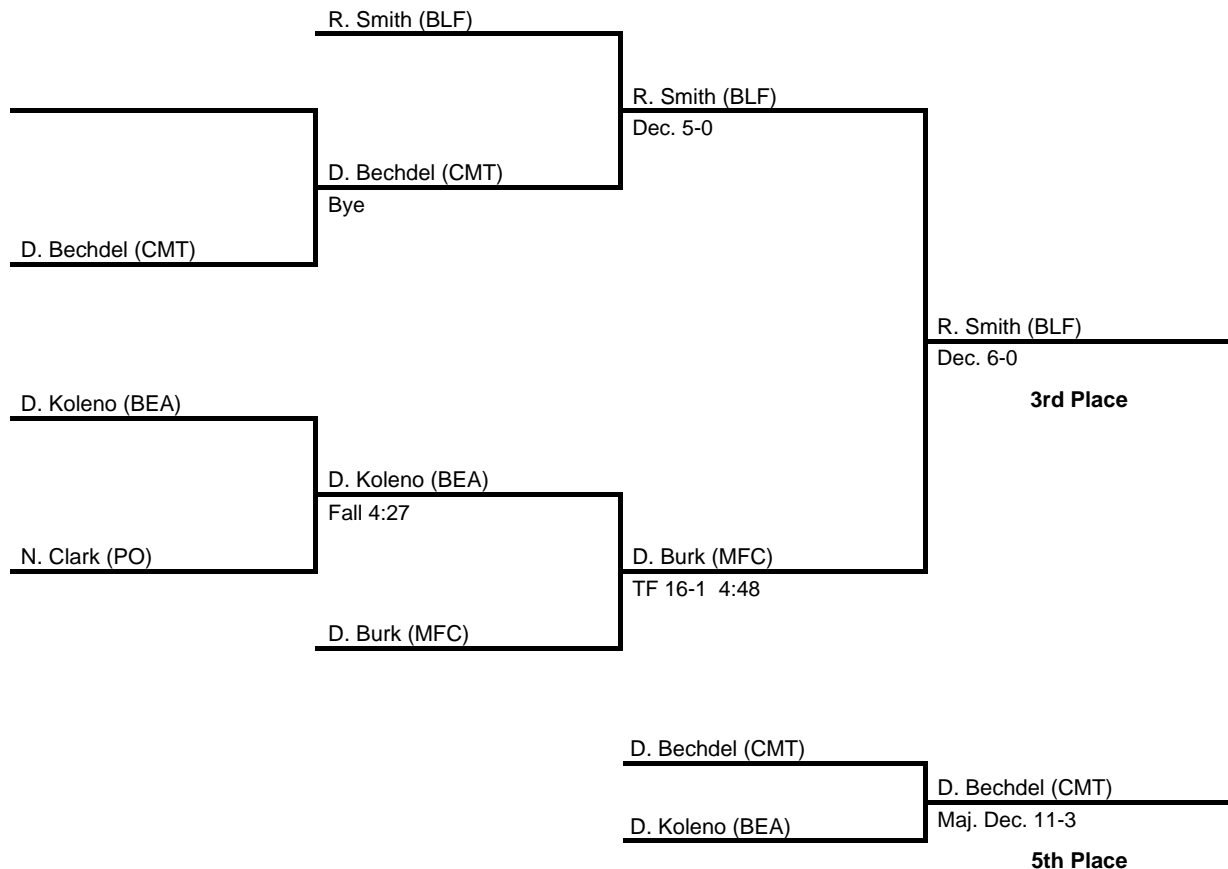

2017 District 6 AAA

at Altoona Field House -- February 25, 2017

results provided by
PA-Wrestling.com