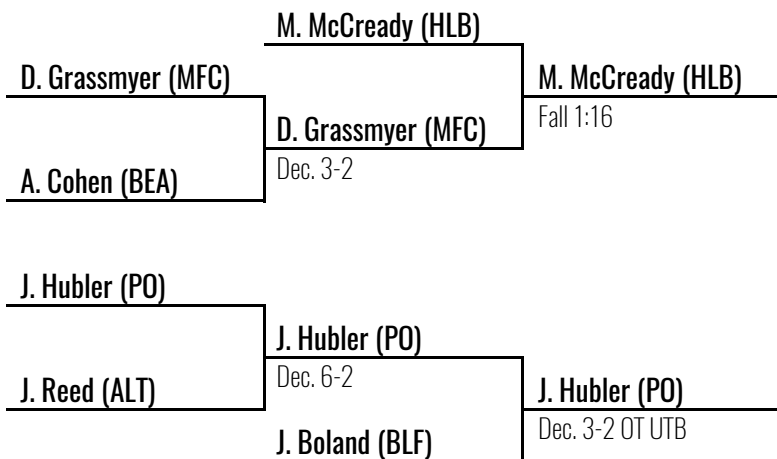

3rd Place

M. McCready (HLB)

Fall 0:51

M. McCready (HLB)

Fall 1:16

M. McCready (HLB)

D. Grassmyer (MFC)

Dec. 3-2

D. Grassmyer (MFC)

Dec. 3-2

D. Grassmyer (MFC)

J. Hubler (PO)

Dec. 6-2

J. Hubler (PO)

J. Hubler (PO)

J. Hubler (PO)

J. Hubler (PO)

J. Boland (BLF)

Dec. 3-2 OT UTB

D. Grassmyer (MFC)

5th Place

J. Boland (BLF)

D. Grassmyer (MFC)

Dec. 3-2