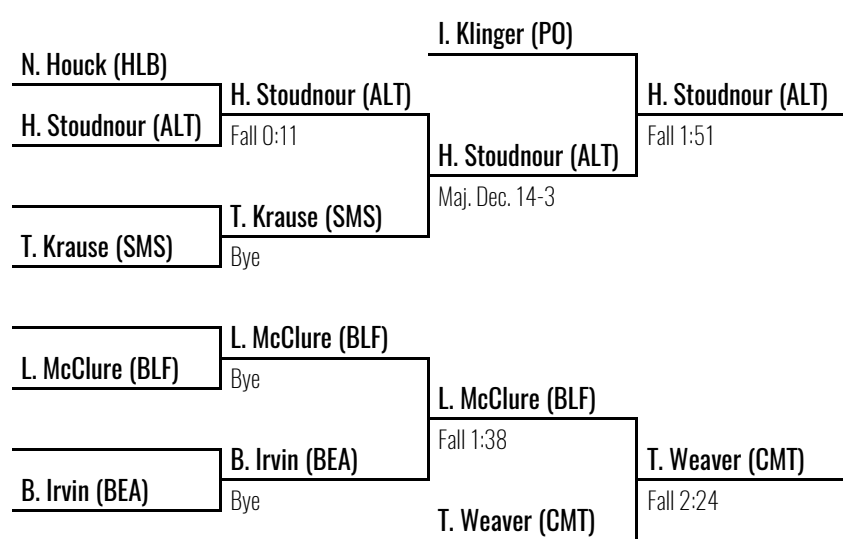

5th Place

I. Klinger (PO) vs **L. McClure (BLF)**
L. McClure (BLF) Forfeit