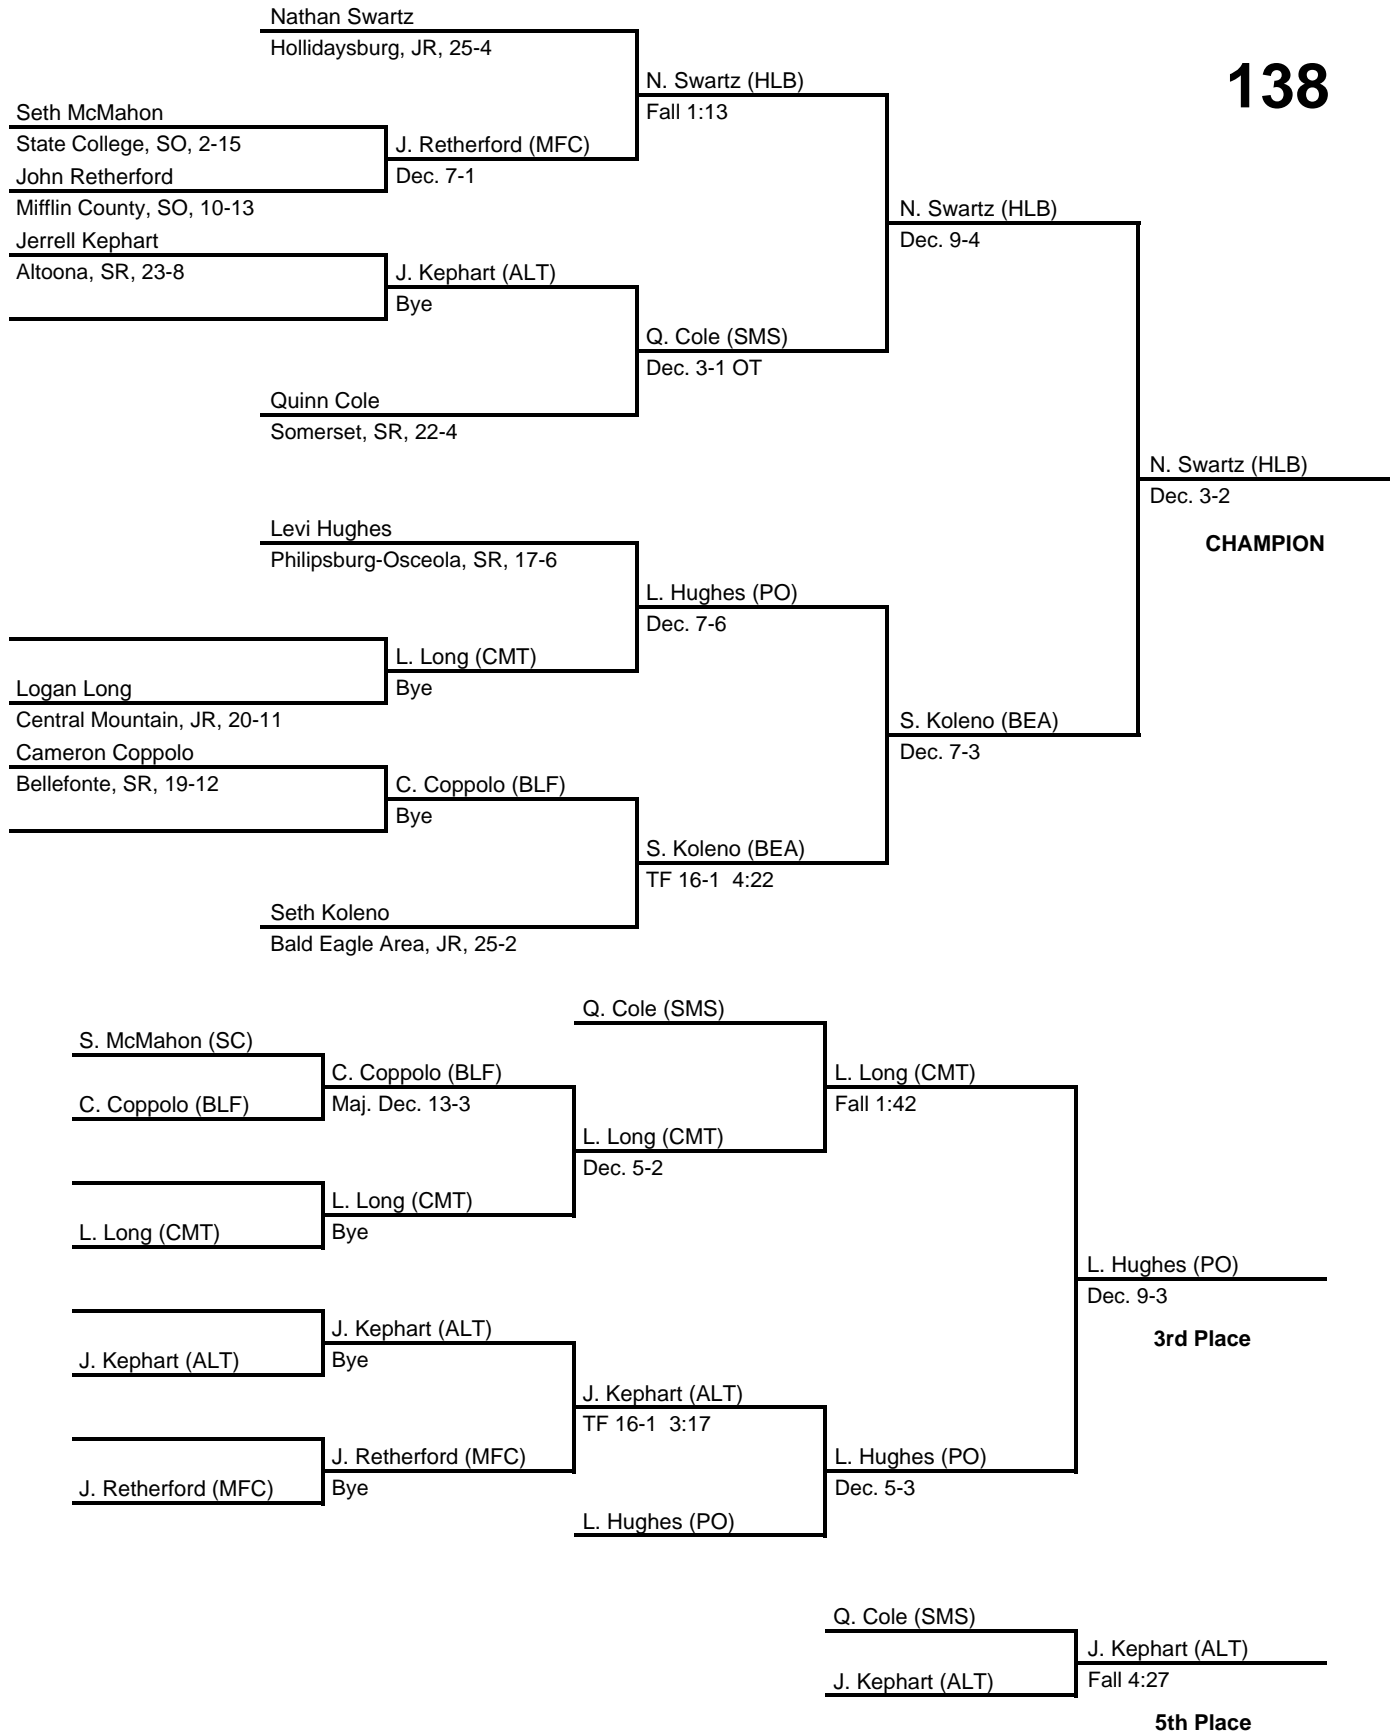

at Altoona Field House -- February 25, 2017

results provided by
PA-Wrestling.com

132

2017 District 6 AAA

at Altoona Field House -- February 25, 2017

results provided by
PA-Wrestling.com

138

2017 District 6 AAA