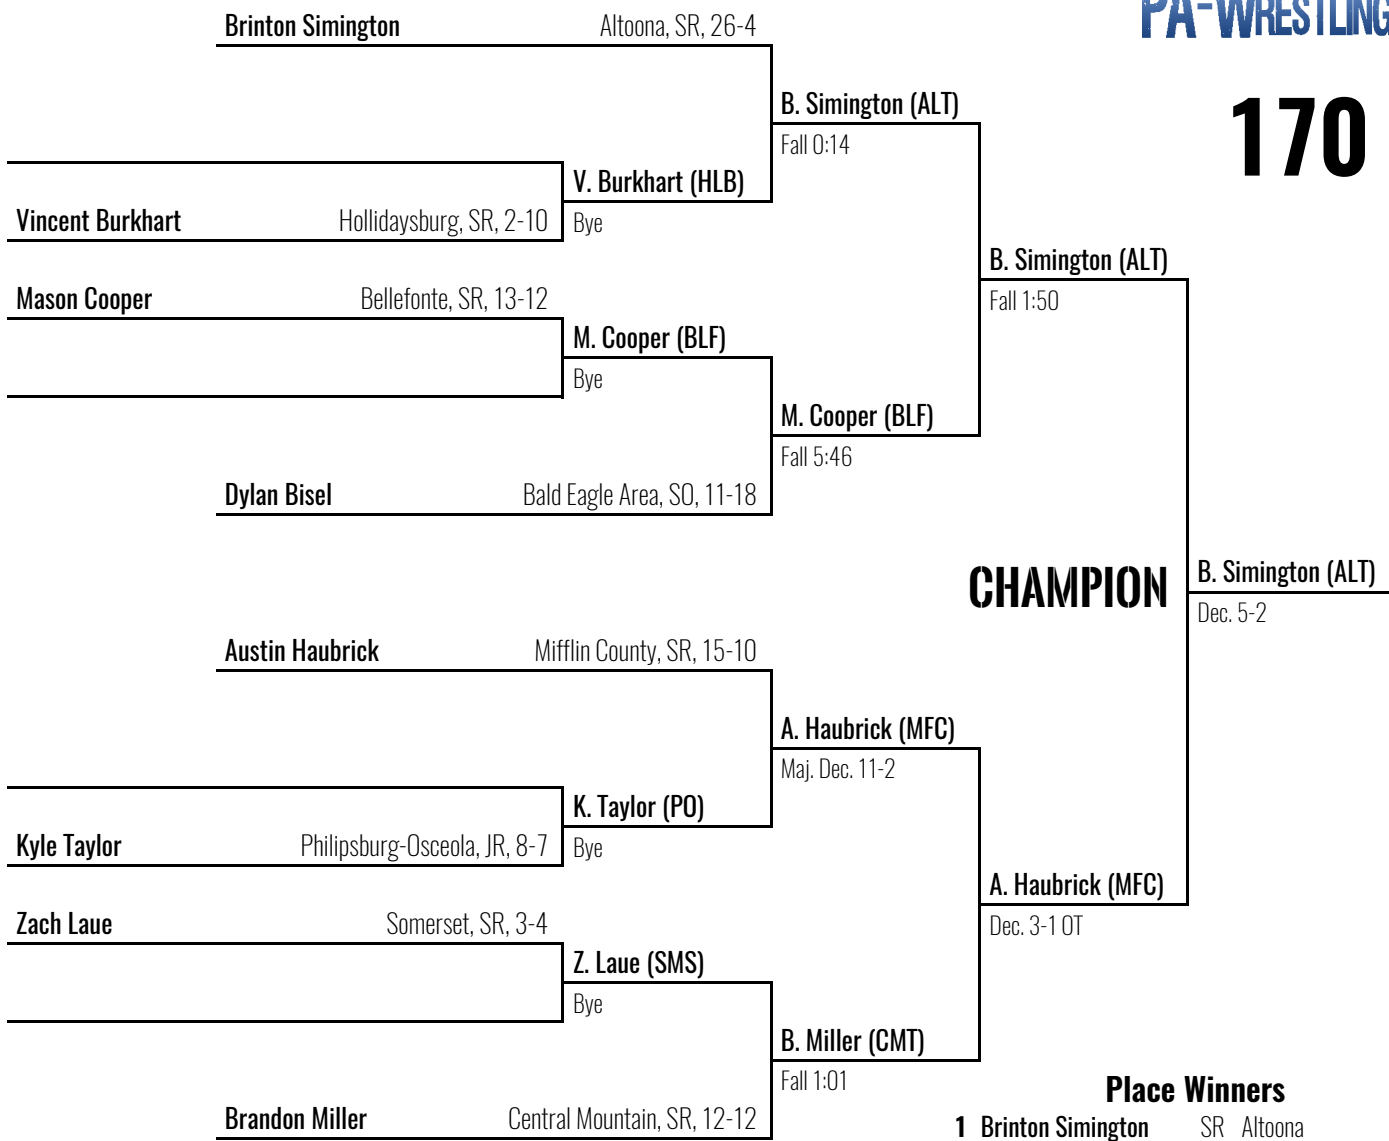

2017 District 6 AAA

Altoona Field House

February 25, 2017

results provided by

PA-WRESTLING.COM

170

CHAMPION

B. Simington (ALT)

Dec. 5-2