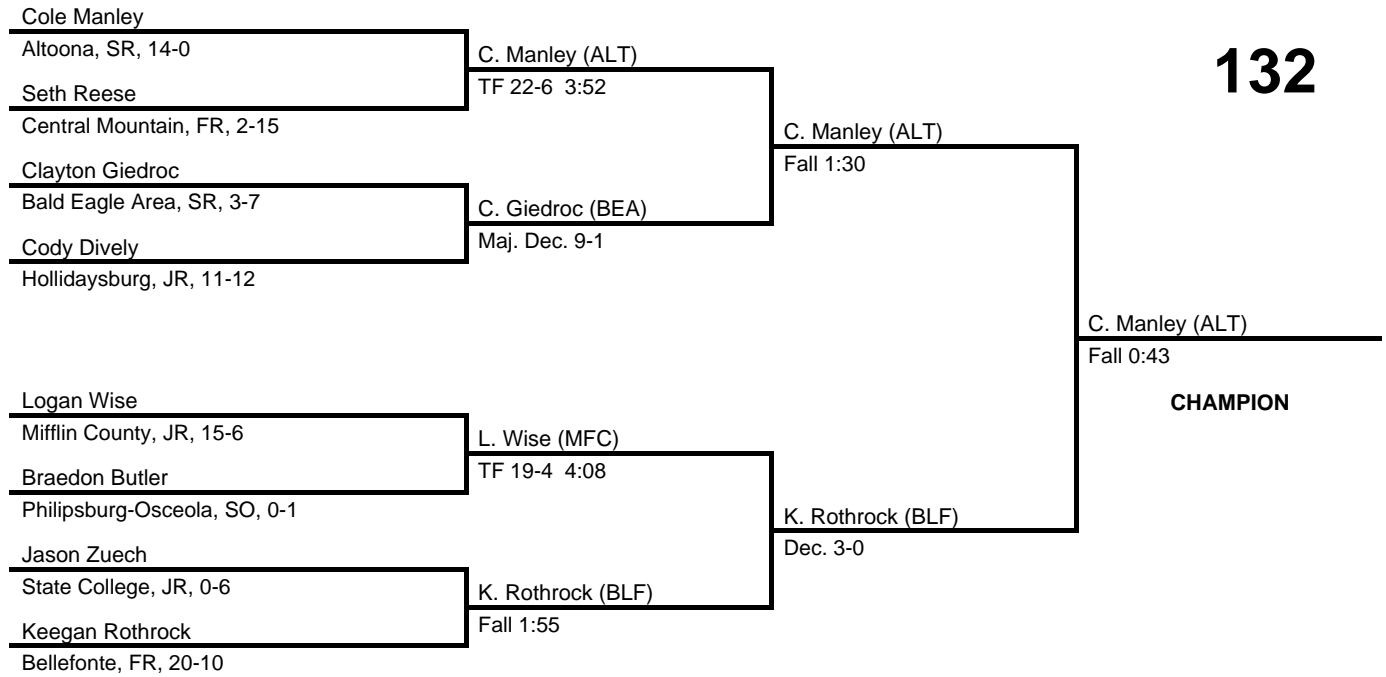

2017 District 6 AAA

at Altoona Field House -- February 25, 2017

results provided by
PA-Wrestling.com

132