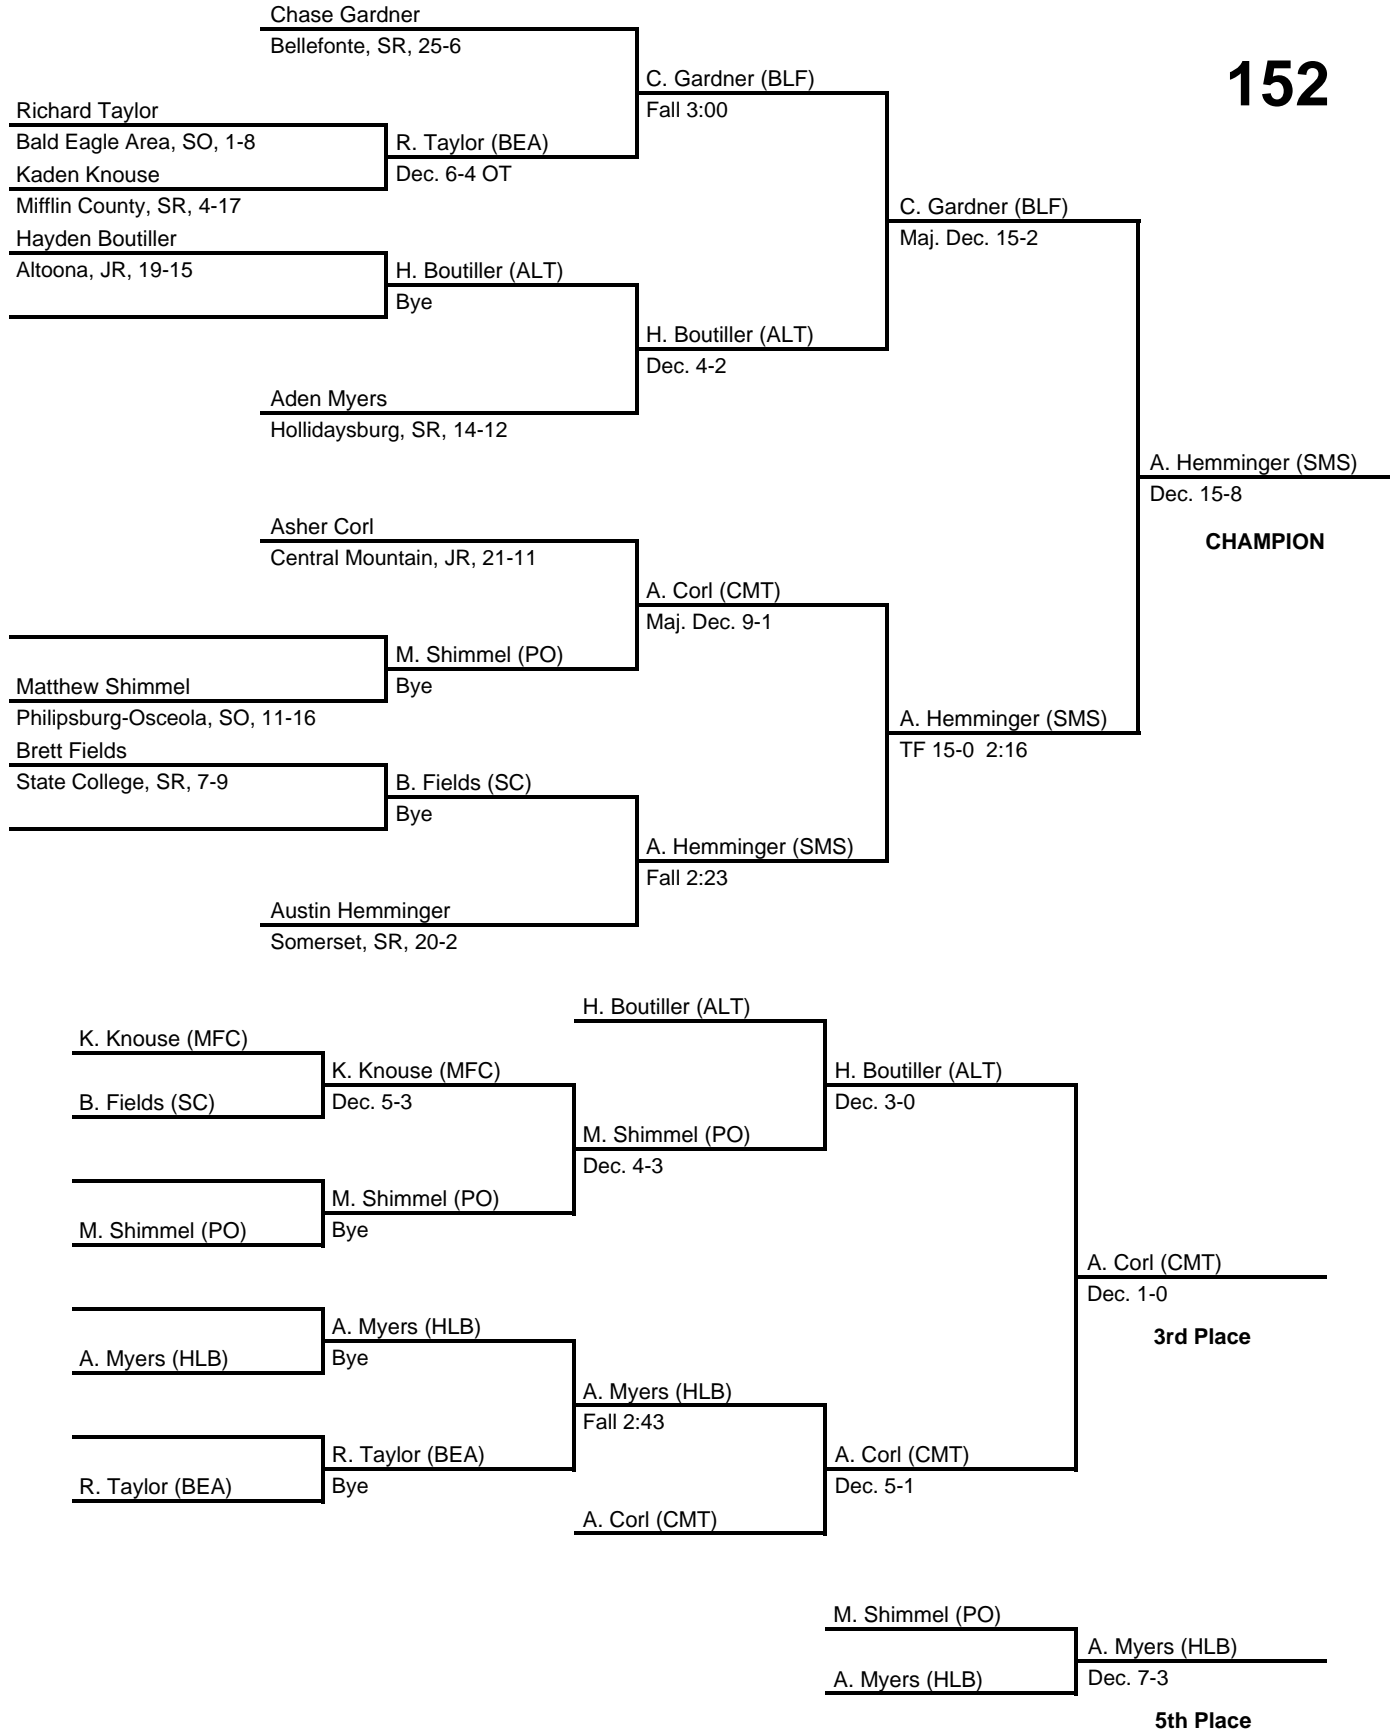

at Altoona Field House -- February 25, 2017

results provided by
PA-Wrestling.com

145

2017 District 6 AAA

at Altoona Field House -- February 25, 2017

results provided by
PA-Wrestling.com

152

2017 District 6 AAA