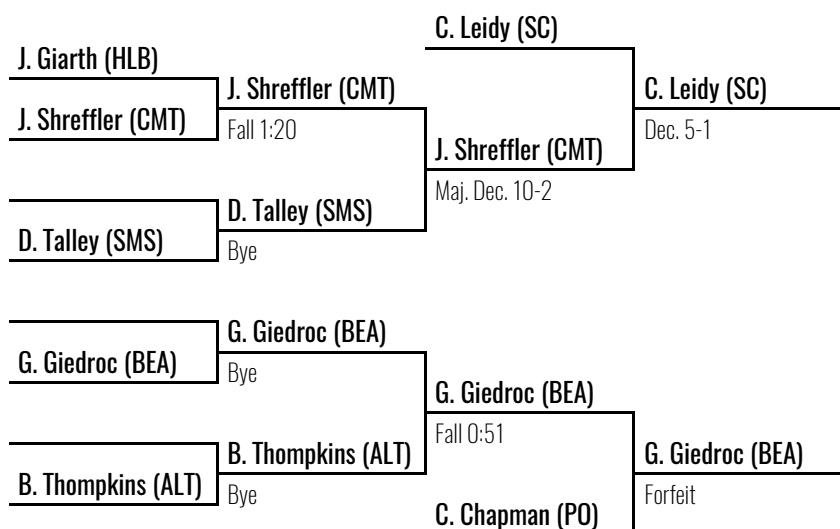

5th Place

J. Shreffler (CMT) vs. C. Chapman (PO) → J. Shreffler (CMT) (Forfeit)