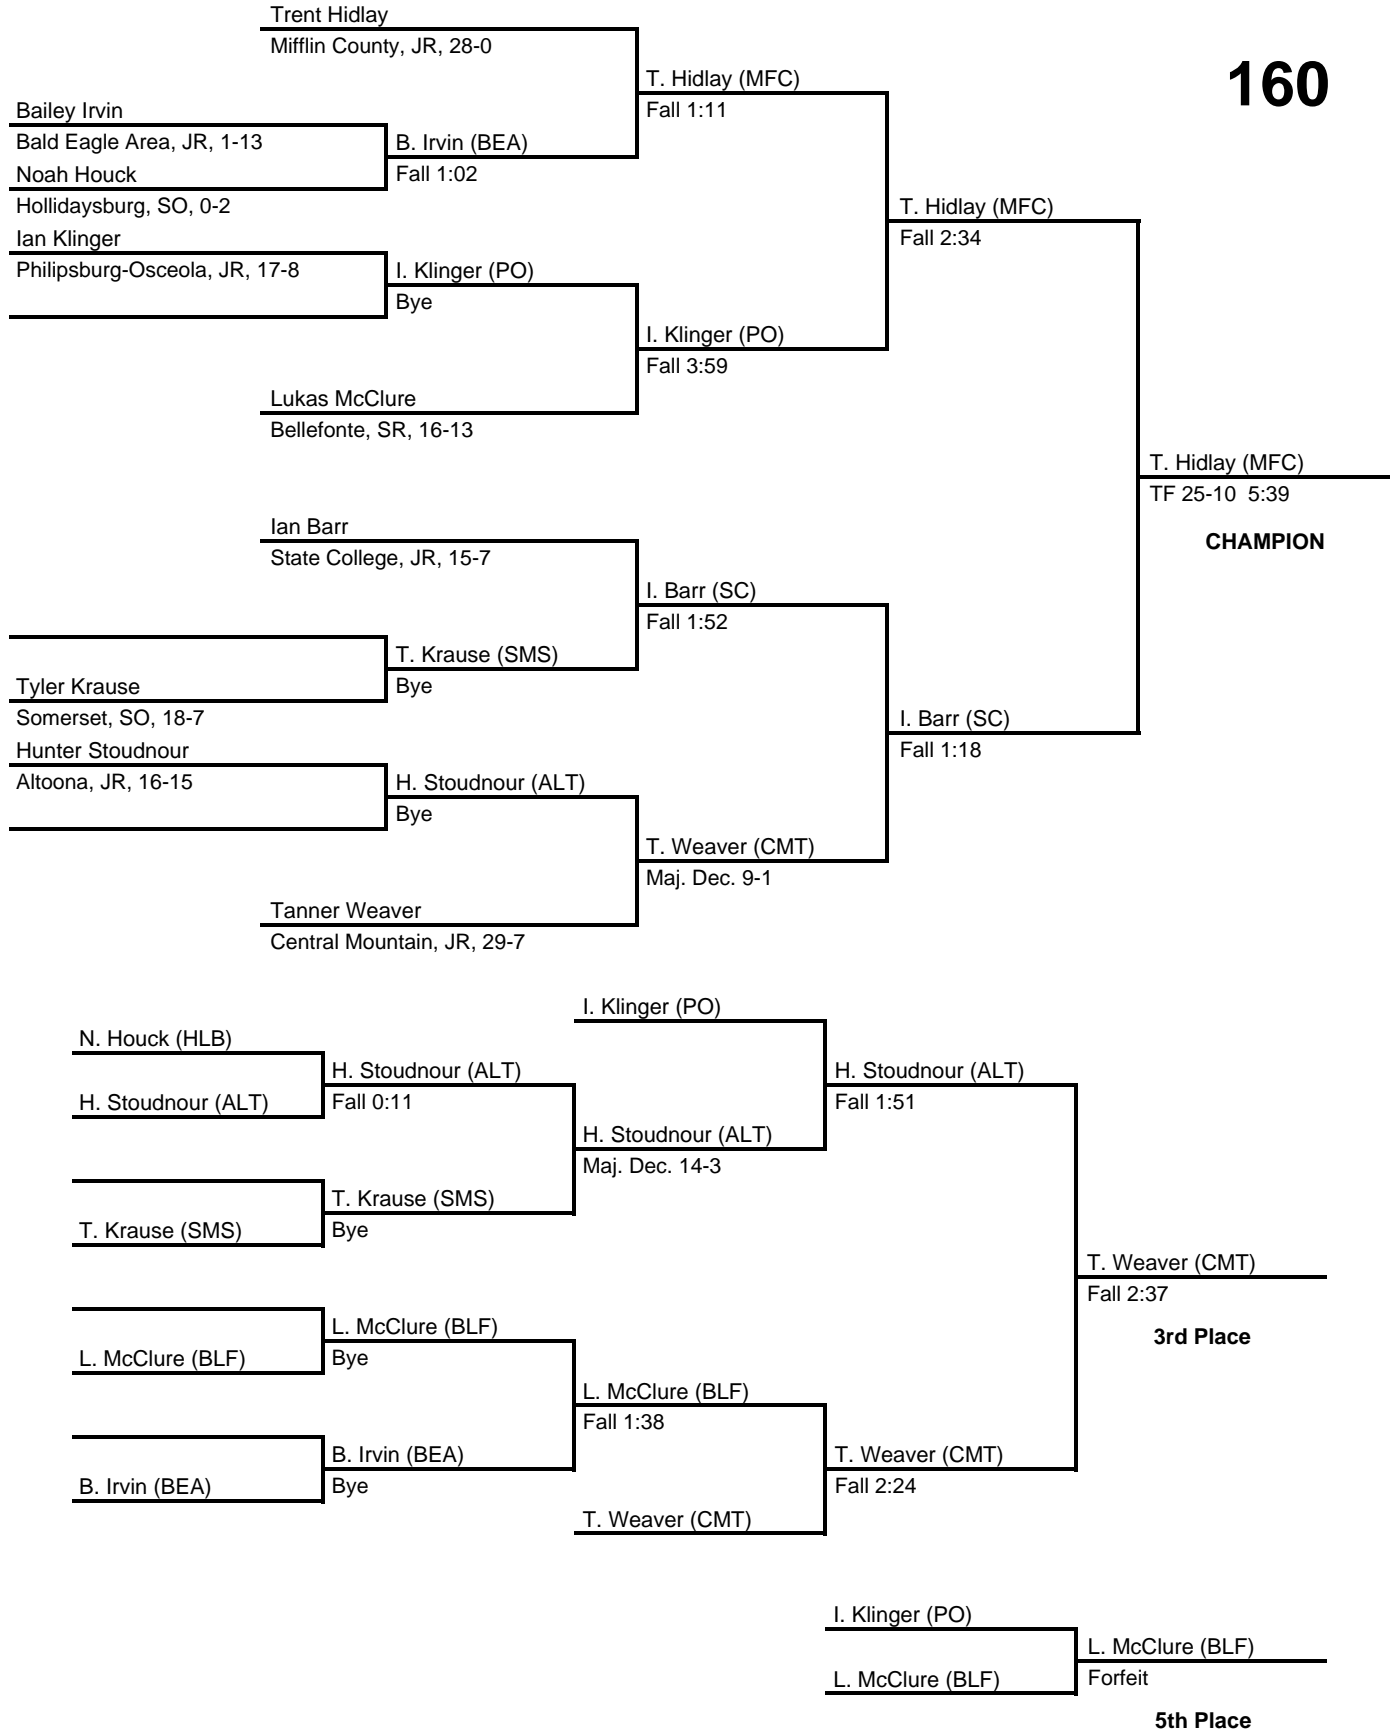

2017 District 6 AAA

at Altoona Field House -- February 25, 2017

results provided by
PA-Wrestling.com