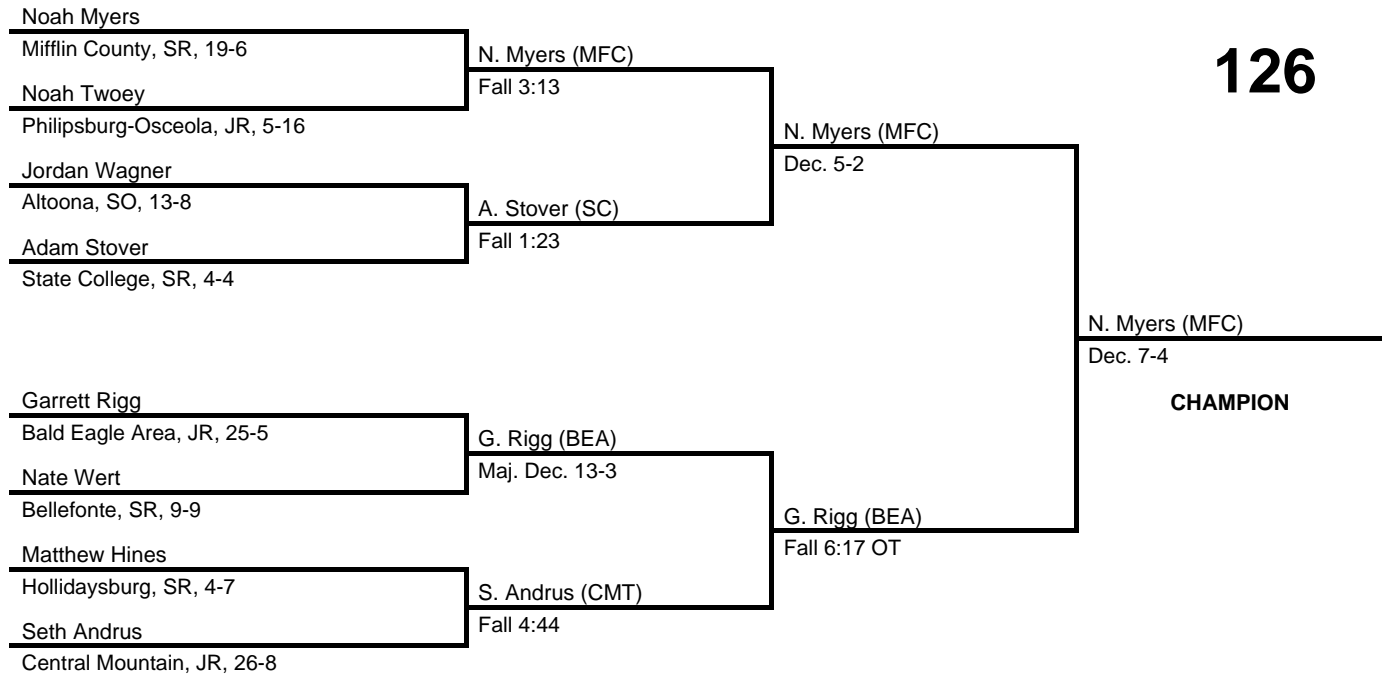

2017 District 6 AAA

at Altoona Field House -- February 25, 2017

results provided by
PA-Wrestling.com

2017 District 6 AAA

at Altoona Field House -- February 25, 2017

results provided by
PA-Wrestling.com

126

2017 District 6 AAA

at Altoona Field House -- February 25, 2017

results provided by
PA-Wrestling.com

132

2017 District 6 AAA

at Altoona Field House -- February 25, 2017

results provided by
PA-Wrestling.com

138

2017 District 6 AAA