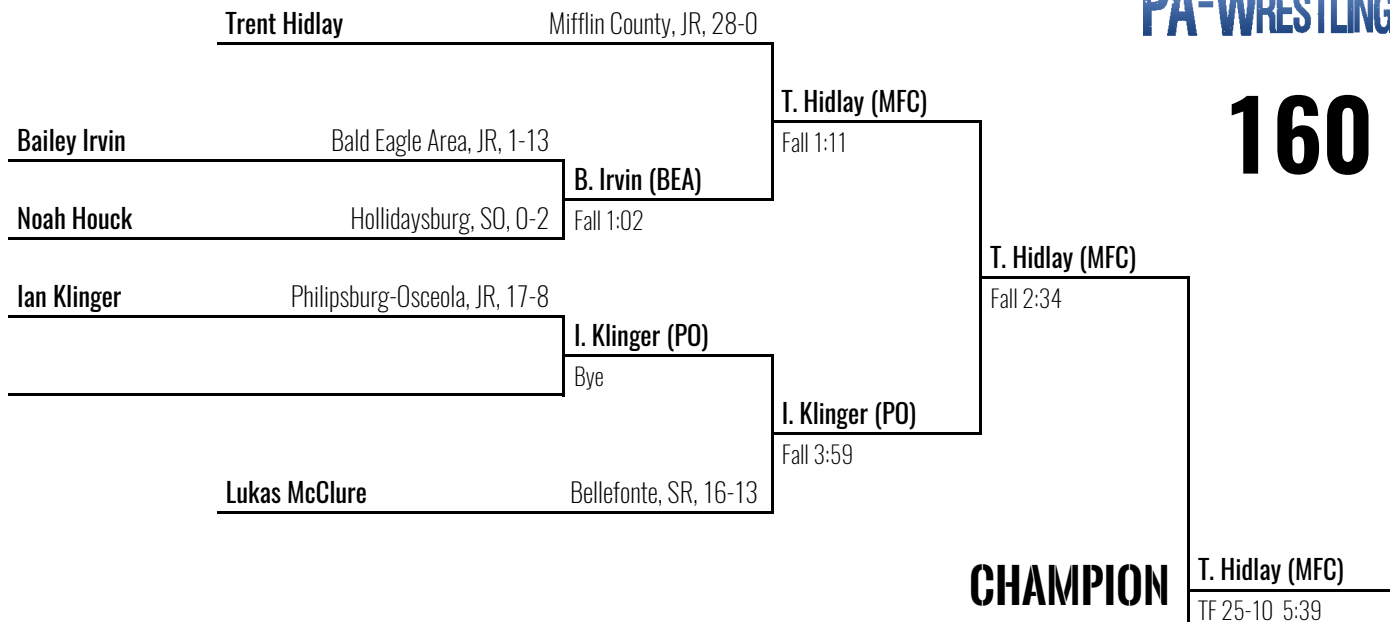

2017 District 6 AAA

Altoona Field House

February 25, 2017

results provided by

PA-WRESTLING.COM

160

CHAMPION

T. Hidlay (MFC)
TF 25-10 5:39