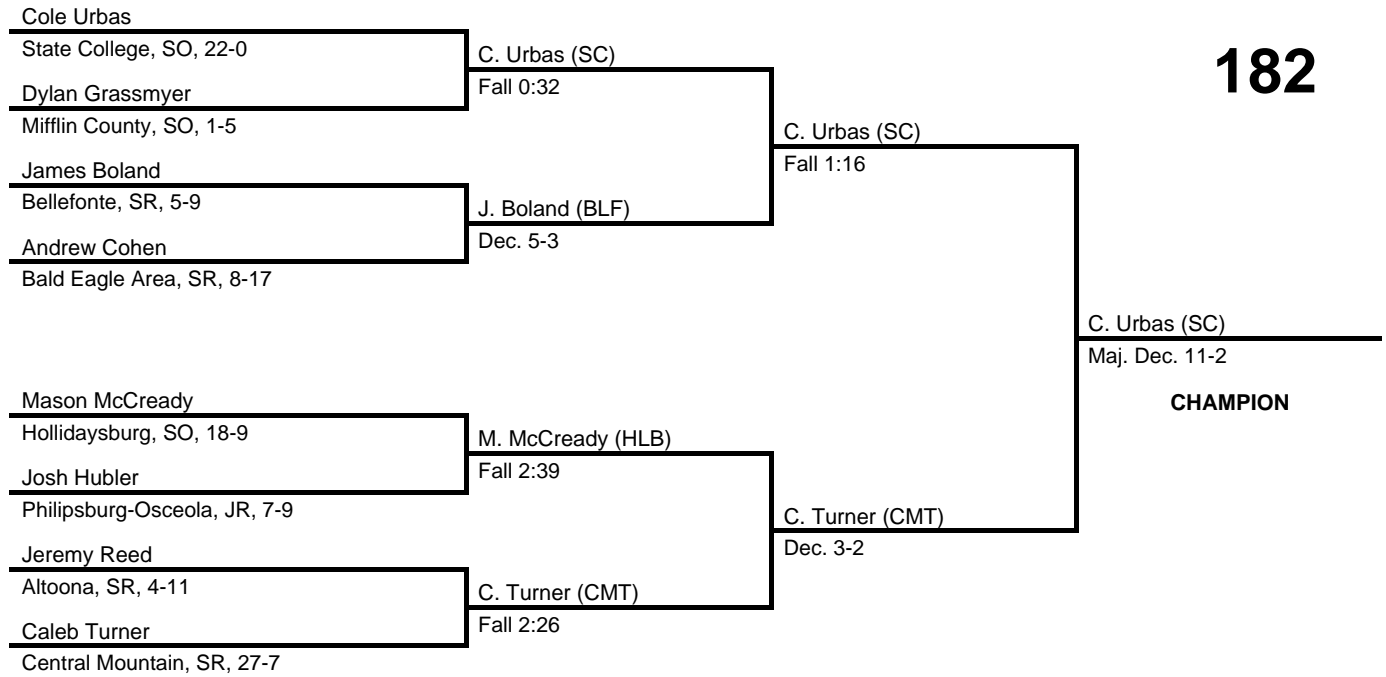

2017 District 6 AAA

at Altoona Field House -- February 25, 2017

results provided by
PA-Wrestling.com

182