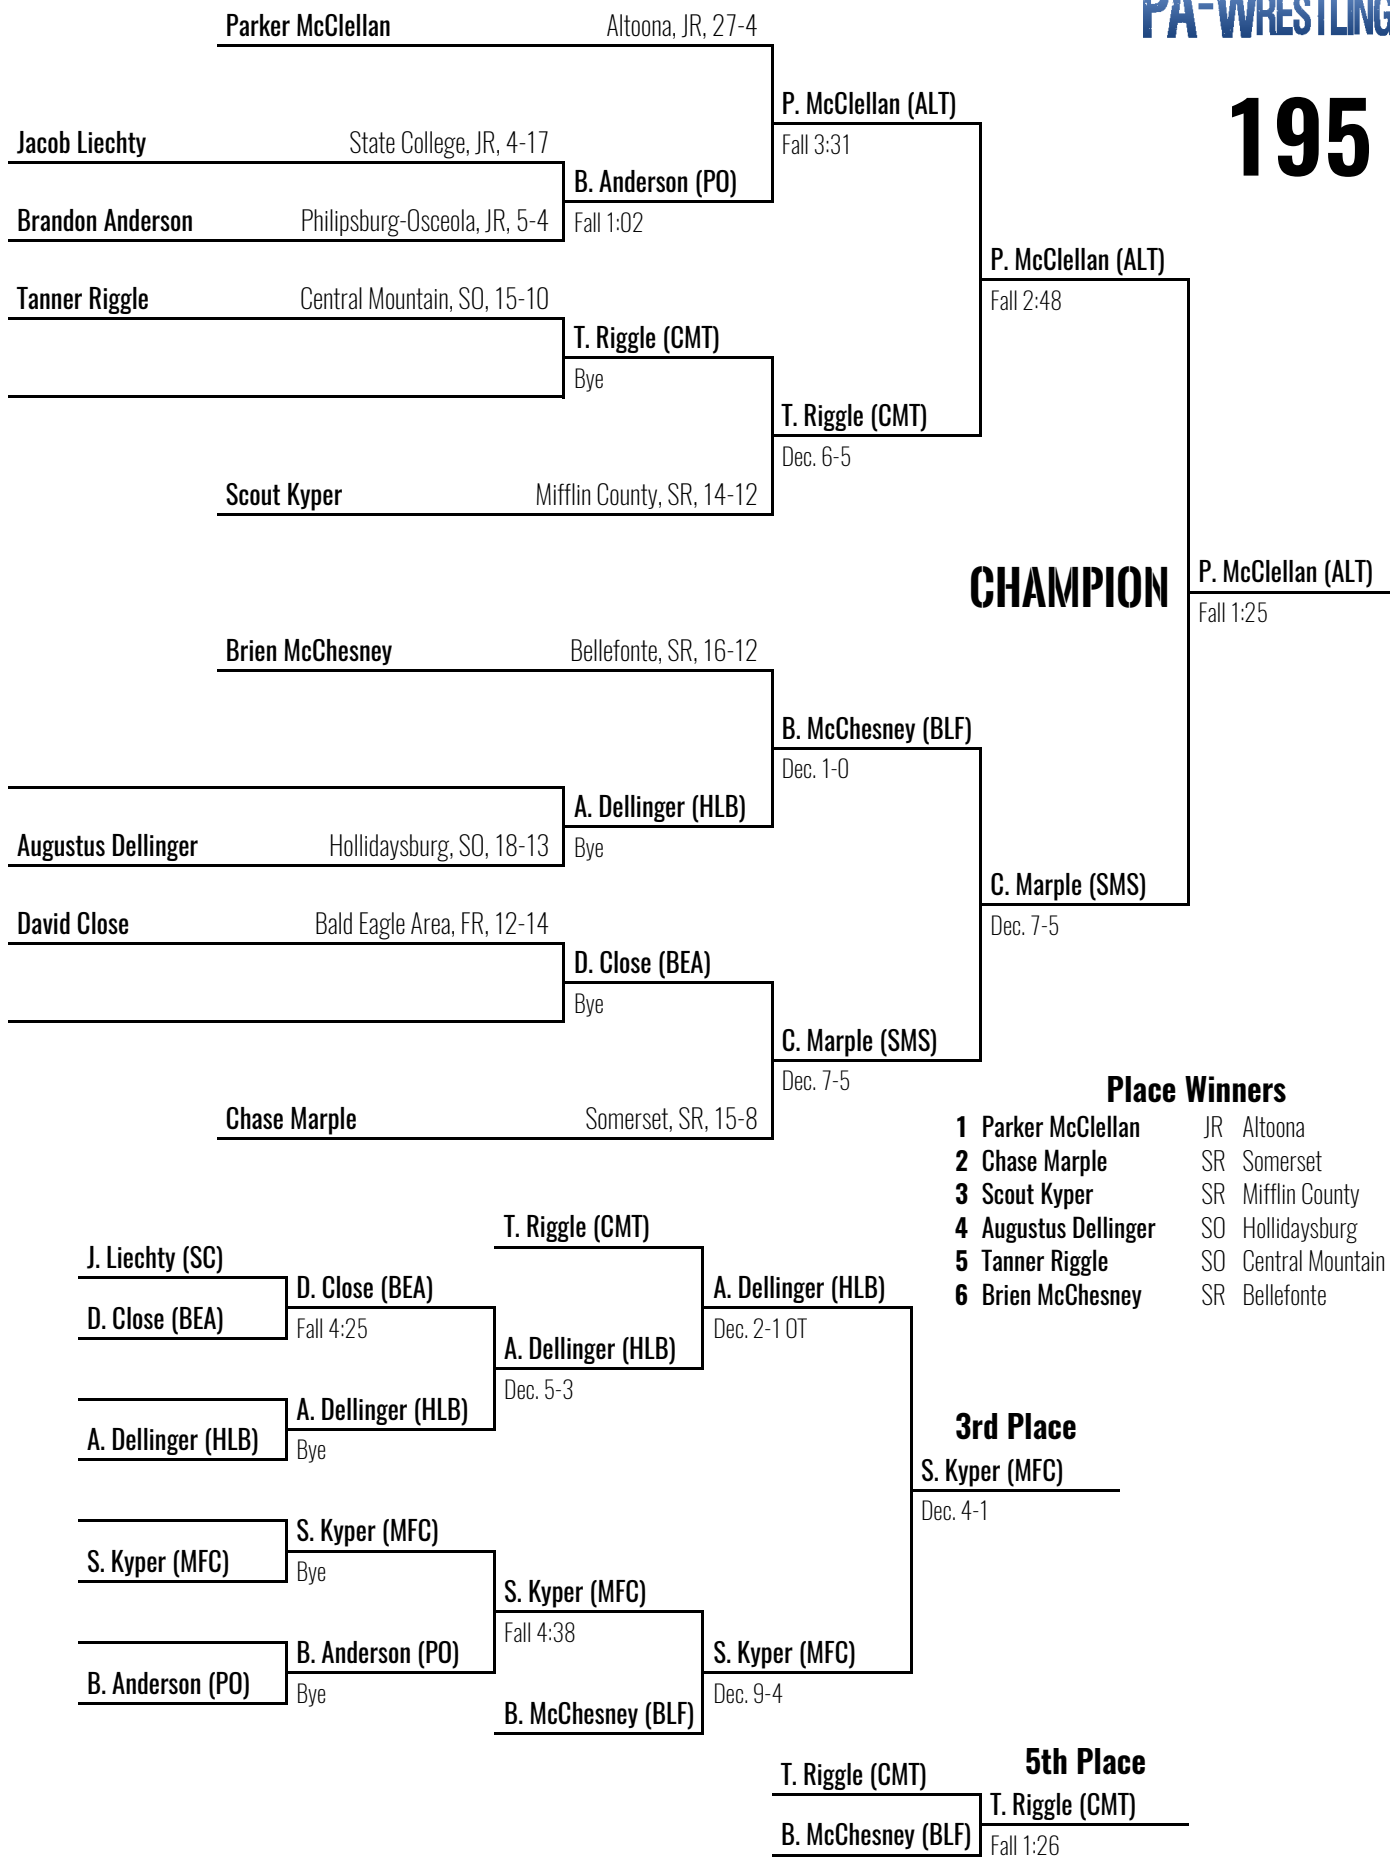

2017 District 6 AAA

Altoona Field House

February 25, 2017

results provided by

PA-WRESTLING.COM

195

2017 District 6 AAA

Altoona Field House