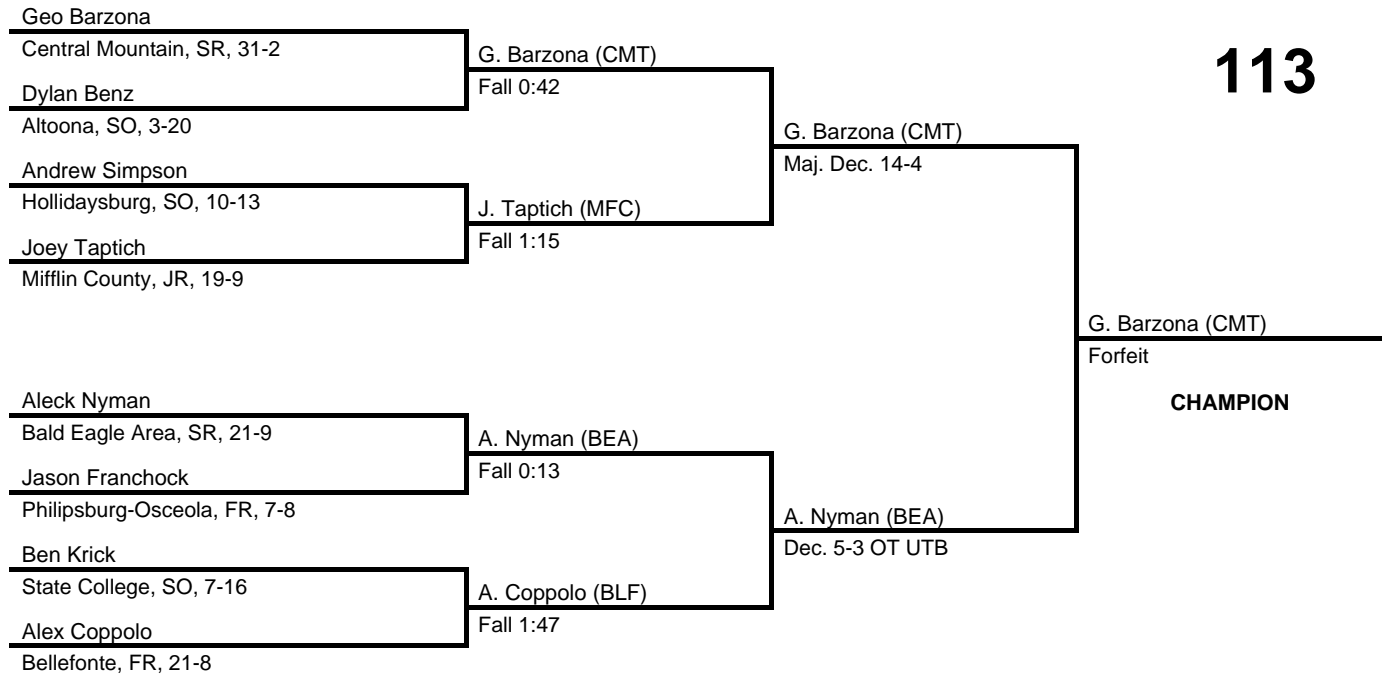

2017 District 6 AAA

at Altoona Field House -- February 25, 2017

results provided by
PA-Wrestling.com

Team Scores

Team scores are final and official.

Place	Pts	School (Abbreviation)	1st	2nd	3rd	4th
1.	182.0	Central Mountain (CMT)	1	2	3	3
2.	179.0	Altoona (ALT)	4	-	1	2
3.	166.0	Bellefonte (BLF)	1	3	1	3
4.	159.5	Mifflin County (MFC)	3	1	3	1
5.	137.0	State College (SC)	1	3	2	1
6.	130.5	Bald Eagle Area (BEA)	-	4	1	2
7.	119.0	Hollidaysburg (HLB)	2	-	2	1
8.	87.5	Philipsburg-Osceola (PO)	1	-	1	1
9.	58.5	Somerset (SMS)	1	1	-	-

2017 District 6 AAA

at Altoona Field House -- February 25, 2017

results provided by
PA-Wrestling.com

106

2017 District 6 AAA

at Altoona Field House -- February 25, 2017

results provided by
PA-Wrestling.com

113