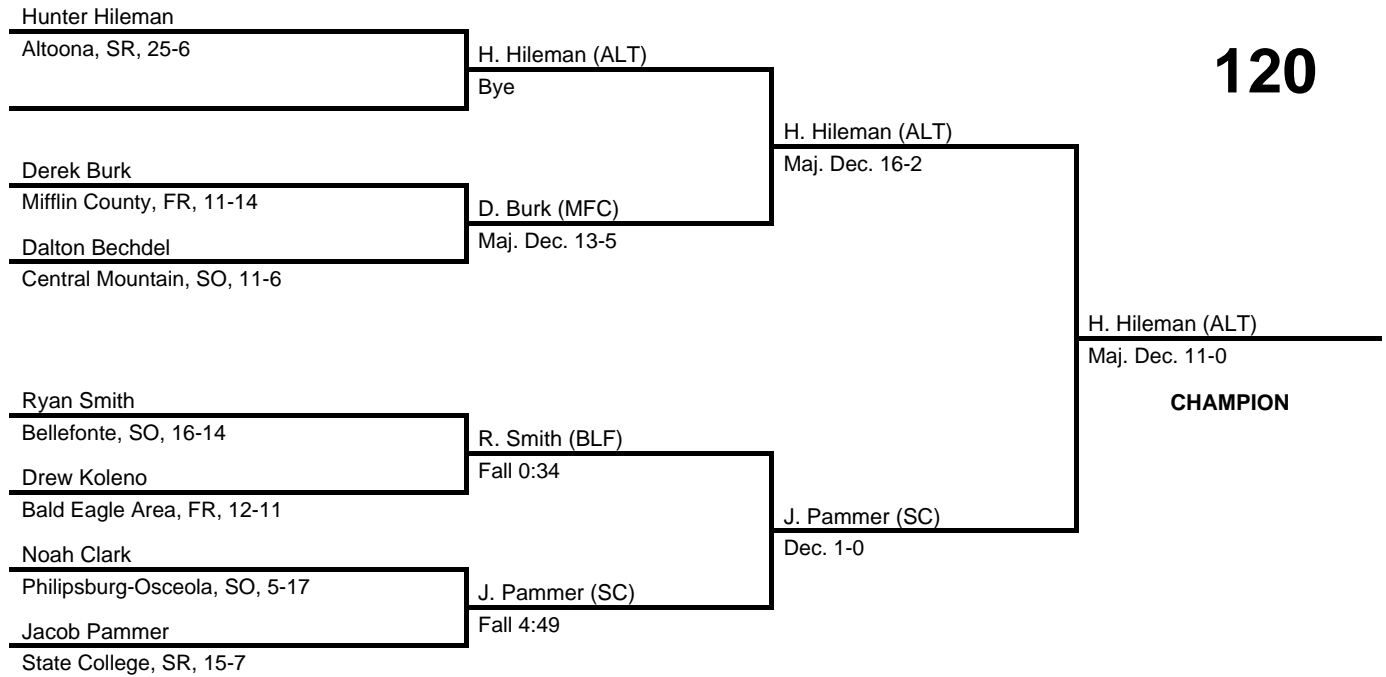

2017 District 6 AAA

at Altoona Field House -- February 25, 2017

results provided by
PA-Wrestling.com

Team Scores

Team scores are final and official.

Place	Pts	School (Abbreviation)	1st	2nd	3rd	4th
1.	182.0	Central Mountain (CMT)	1	2	3	3
2.	179.0	Altoona (ALT)	4	-	1	2
3.	166.0	Bellefonte (BLF)	1	3	1	3
4.	159.5	Mifflin County (MFC)	3	1	3	1
5.	137.0	State College (SC)	1	3	2	1
6.	130.5	Bald Eagle Area (BEA)	-	4	1	2
7.	119.0	Hollidaysburg (HLB)	2	-	2	1
8.	87.5	Philipsburg-Osceola (PO)	1	-	1	1
9.	58.5	Somerset (SMS)	1	1	-	-

2017 District 6 AAA

at Altoona Field House -- February 25, 2017

results provided by
PA-Wrestling.com

106

2017 District 6 AAA

at Altoona Field House -- February 25, 2017

results provided by
PA-Wrestling.com

113

2017 District 6 AAA

at Altoona Field House -- February 25, 2017

results provided by
PA-Wrestling.com

2017 District 6 AAA

at Altoona Field House -- February 25, 2017

results provided by
PA-Wrestling.com

126

2017 District 6 AAA