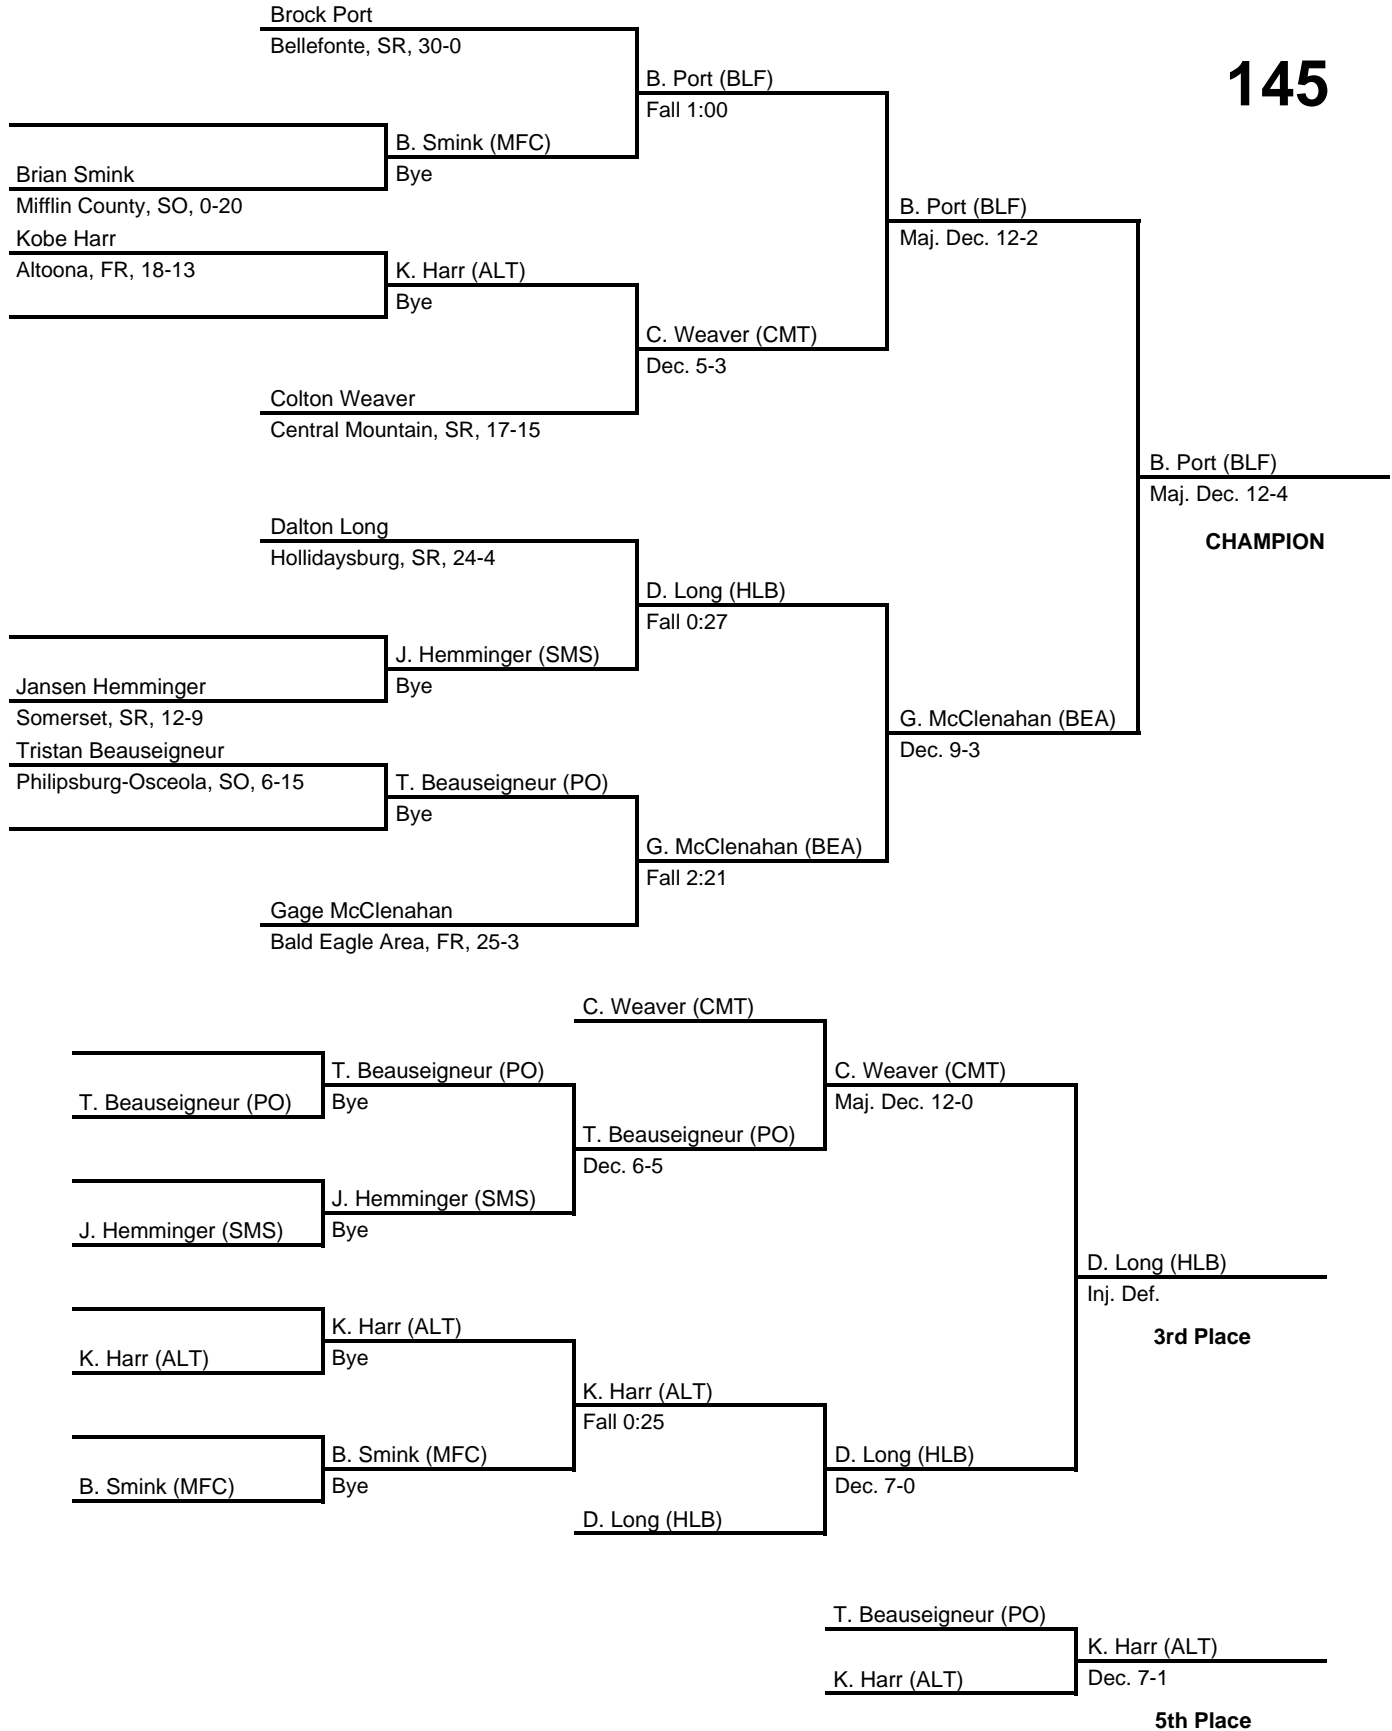

2017 District 6 AAA

at Altoona Field House -- February 25, 2017

results provided by
PA-Wrestling.com

145