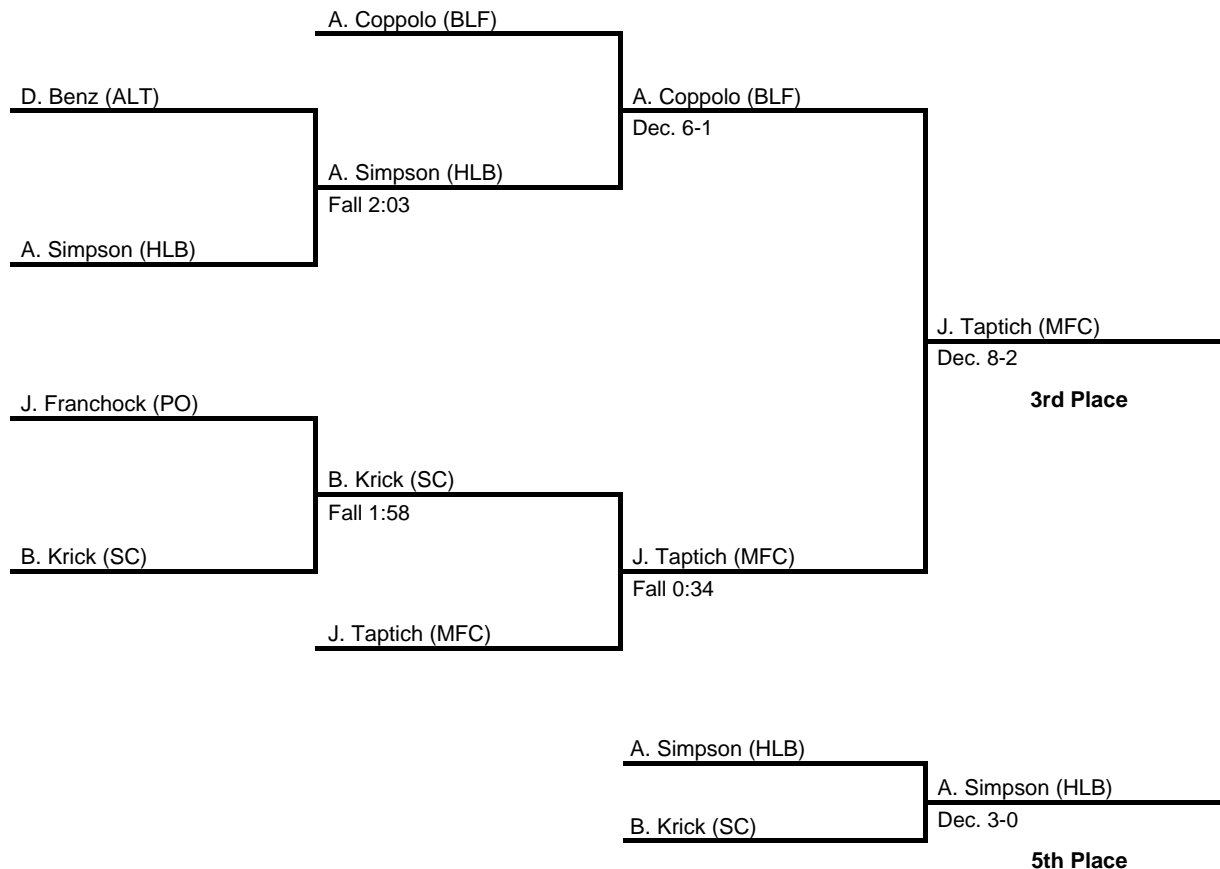

2017 District 6 AAA

at Altoona Field House -- February 25, 2017

results provided by
PA-Wrestling.com

106

2017 District 6 AAA

at Altoona Field House -- February 25, 2017

results provided by
PA-Wrestling.com

113