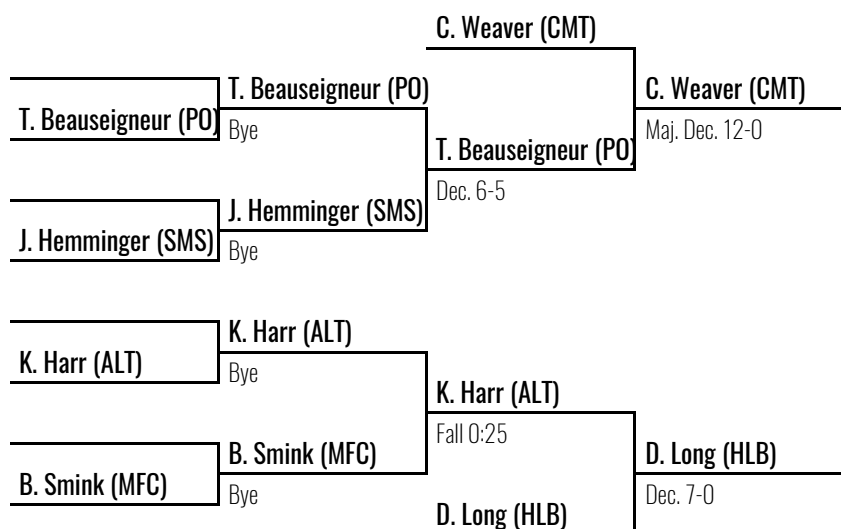

5th Place

T. Beauseigneur (PO)
K. Harr (ALT)
Dec. 7-1