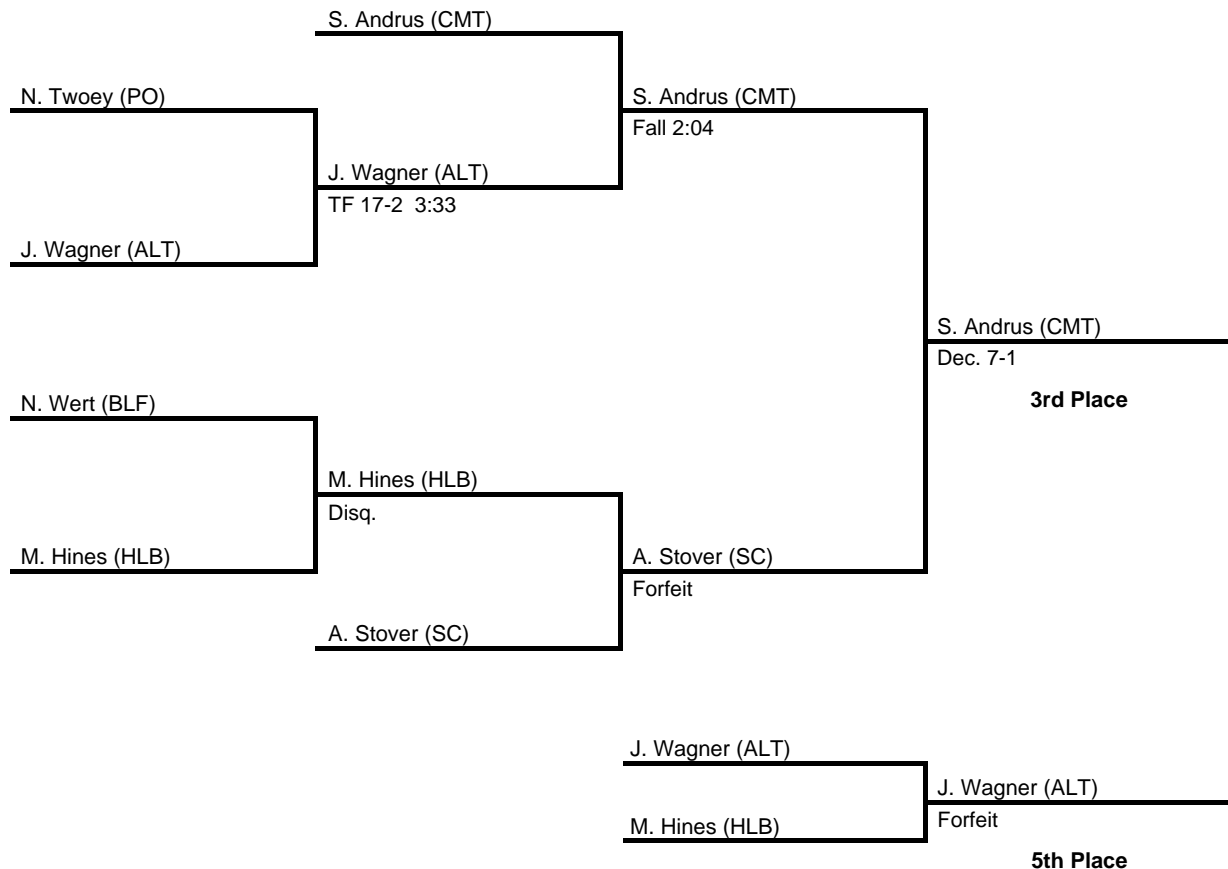

2017 District 6 AAA

at Altoona Field House -- February 25, 2017

results provided by
PA-Wrestling.com

2017 District 6 AAA

at Altoona Field House -- February 25, 2017

results provided by
PA-Wrestling.com

126

2017 District 6 AAA