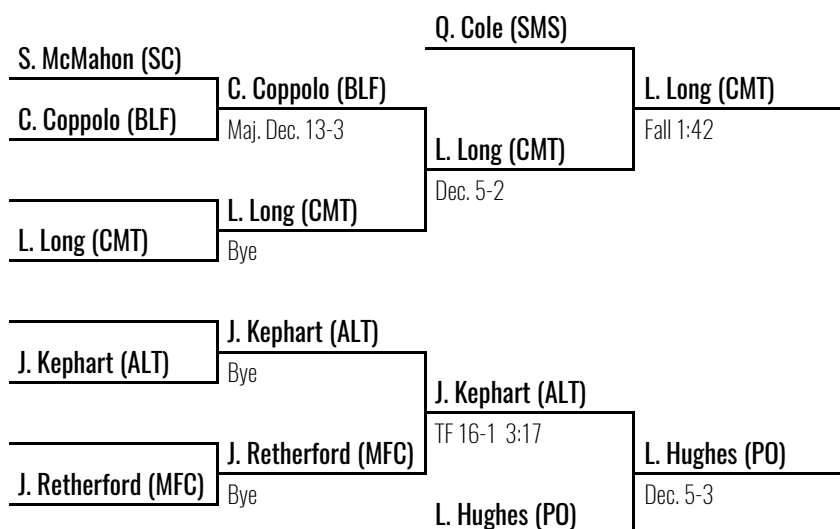

5th Place

Q. Cole (SMS) vs J. Kephart (ALT)
J. Kephart (ALT) vs Fall 4:27