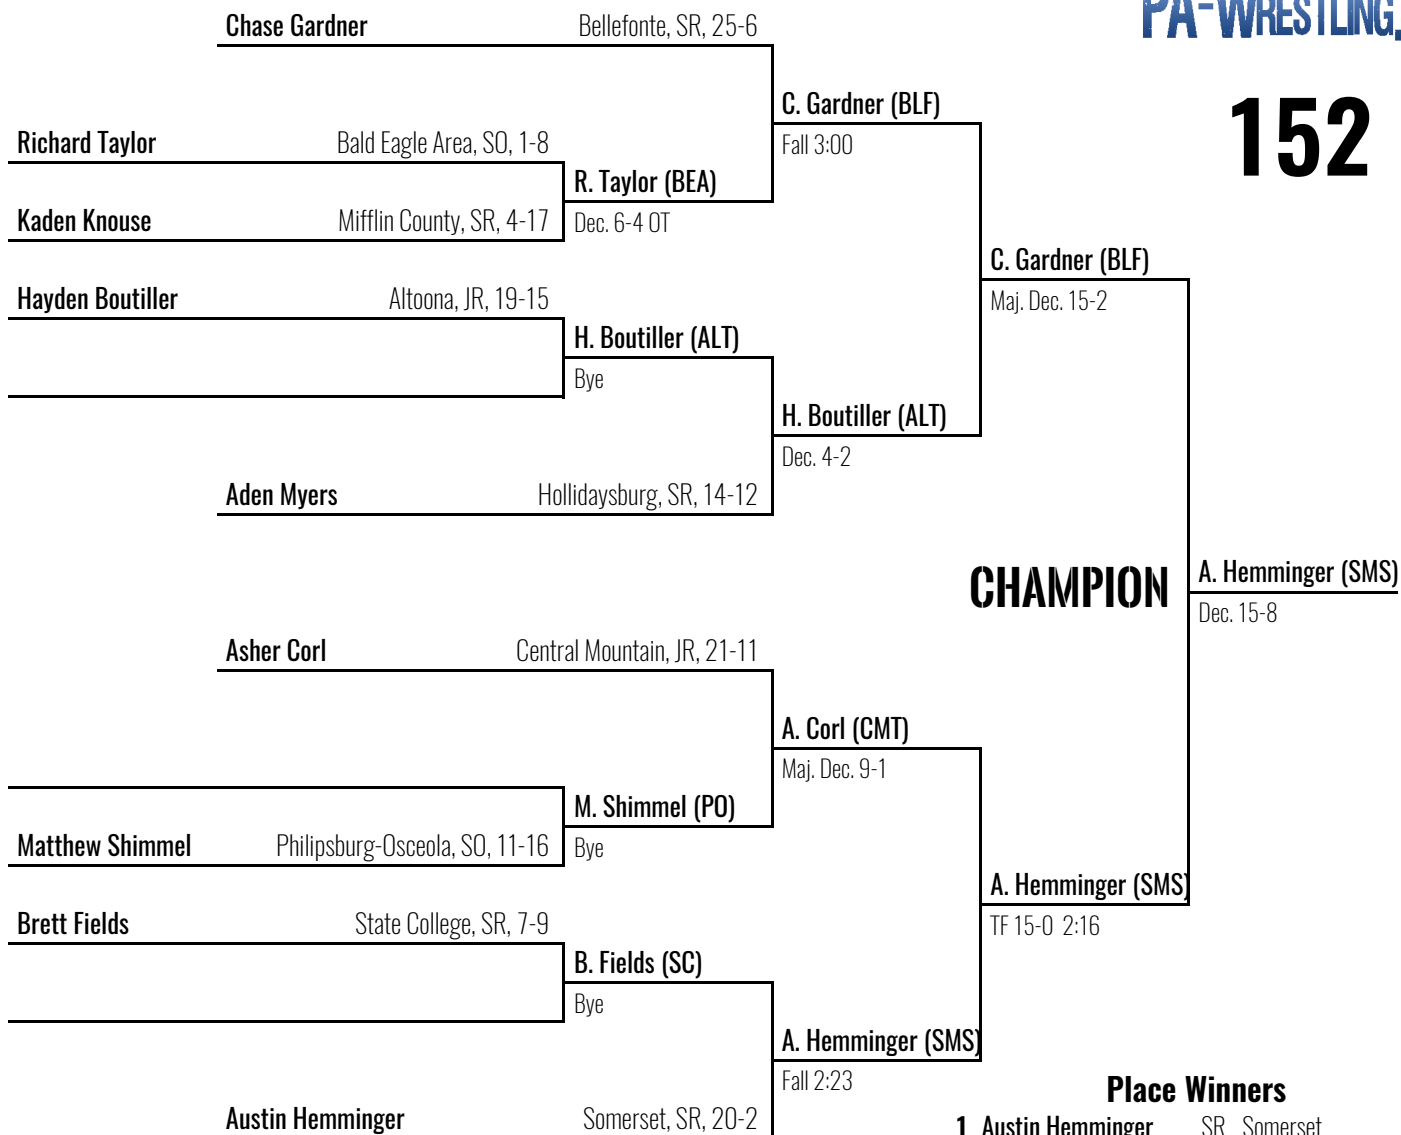

2017 District 6 AAA

Altoona Field House

February 25, 2017

results provided by

PA-WRESTLING.COM

152