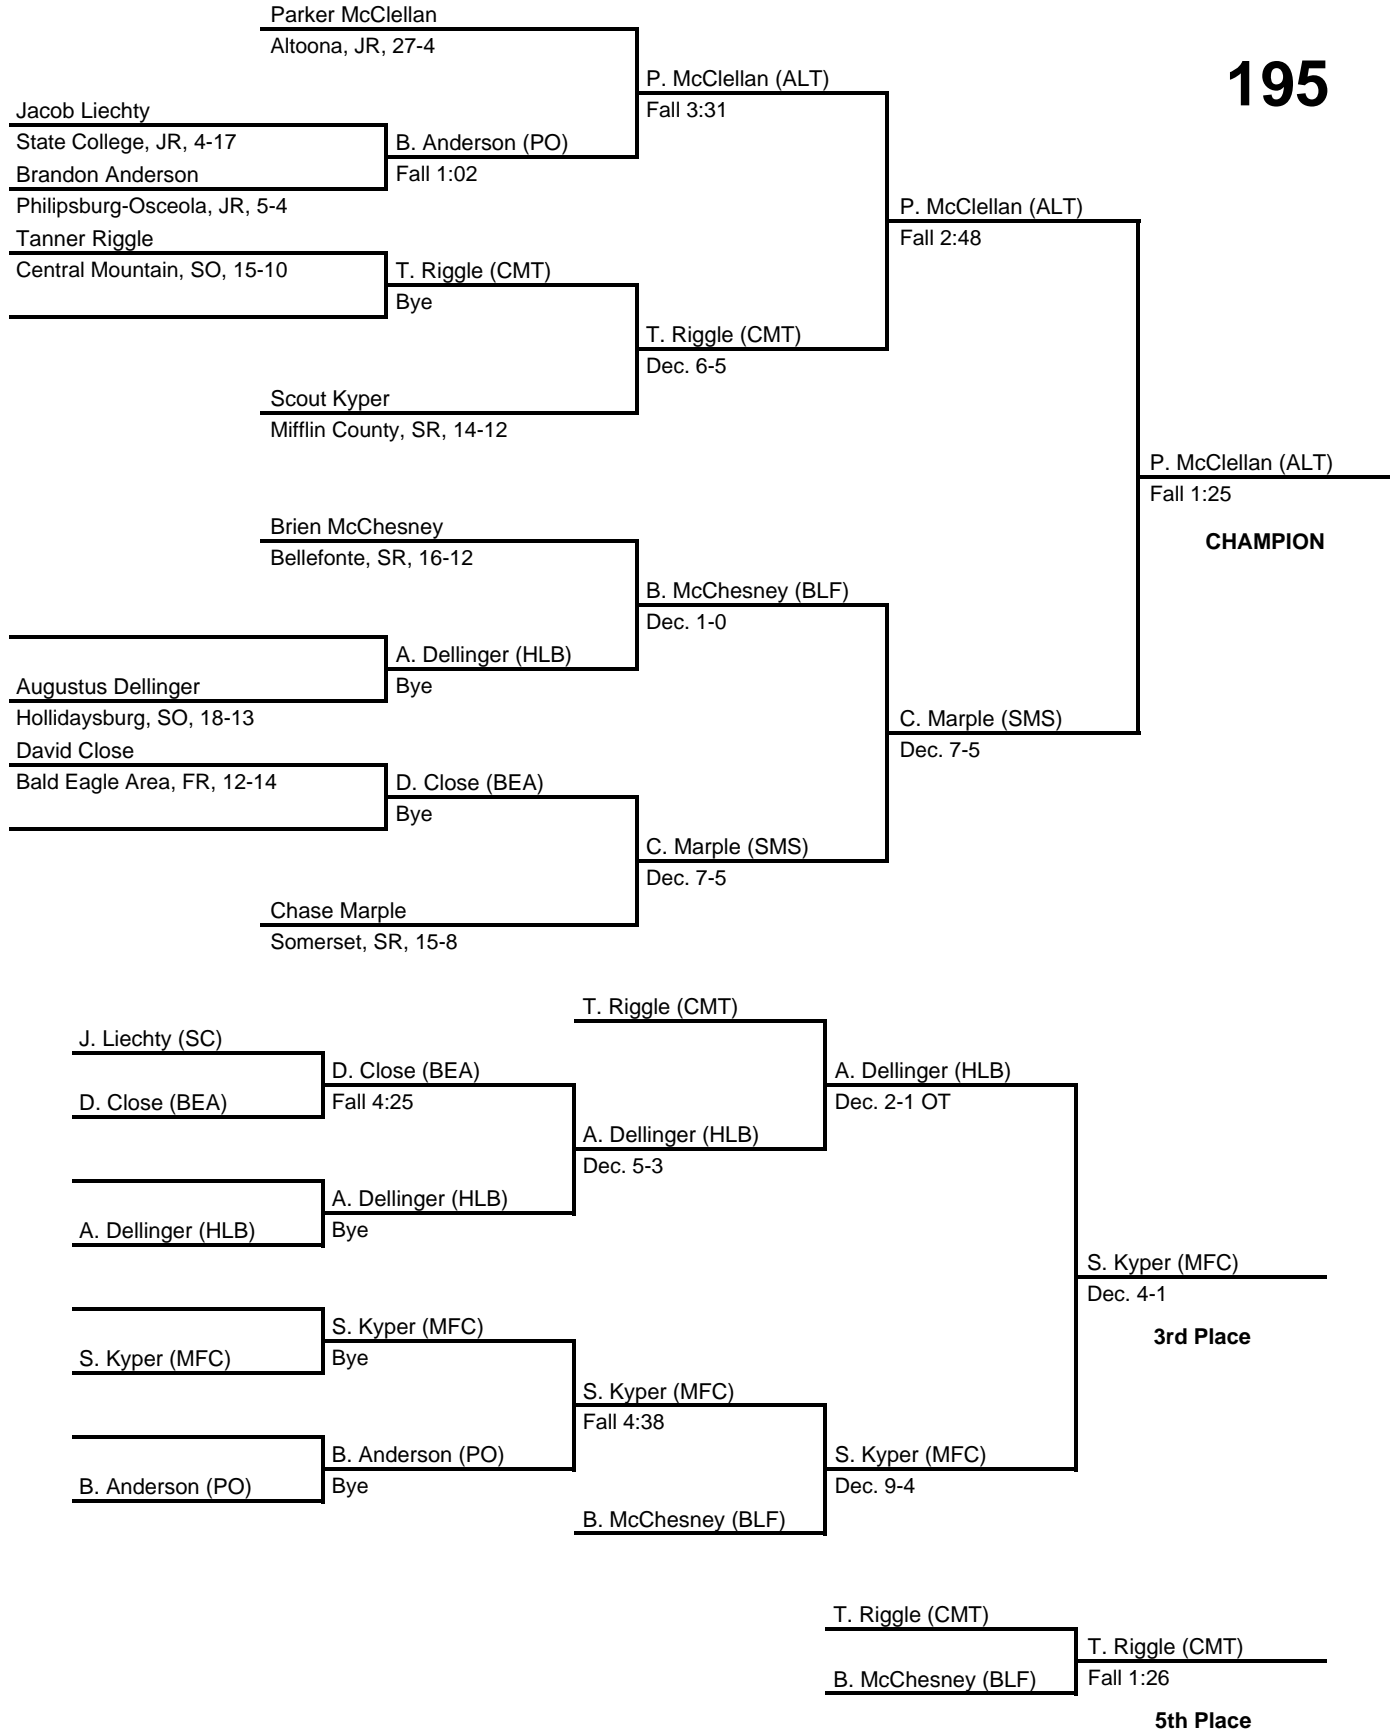

results provided by
PA-Wrestling.com

182

2017 District 6 AAA

at Altoona Field House -- February 25, 2017

results provided by
PA-Wrestling.com

195

2017 District 6 AAA

at Altoona Field House -- February 25, 2017