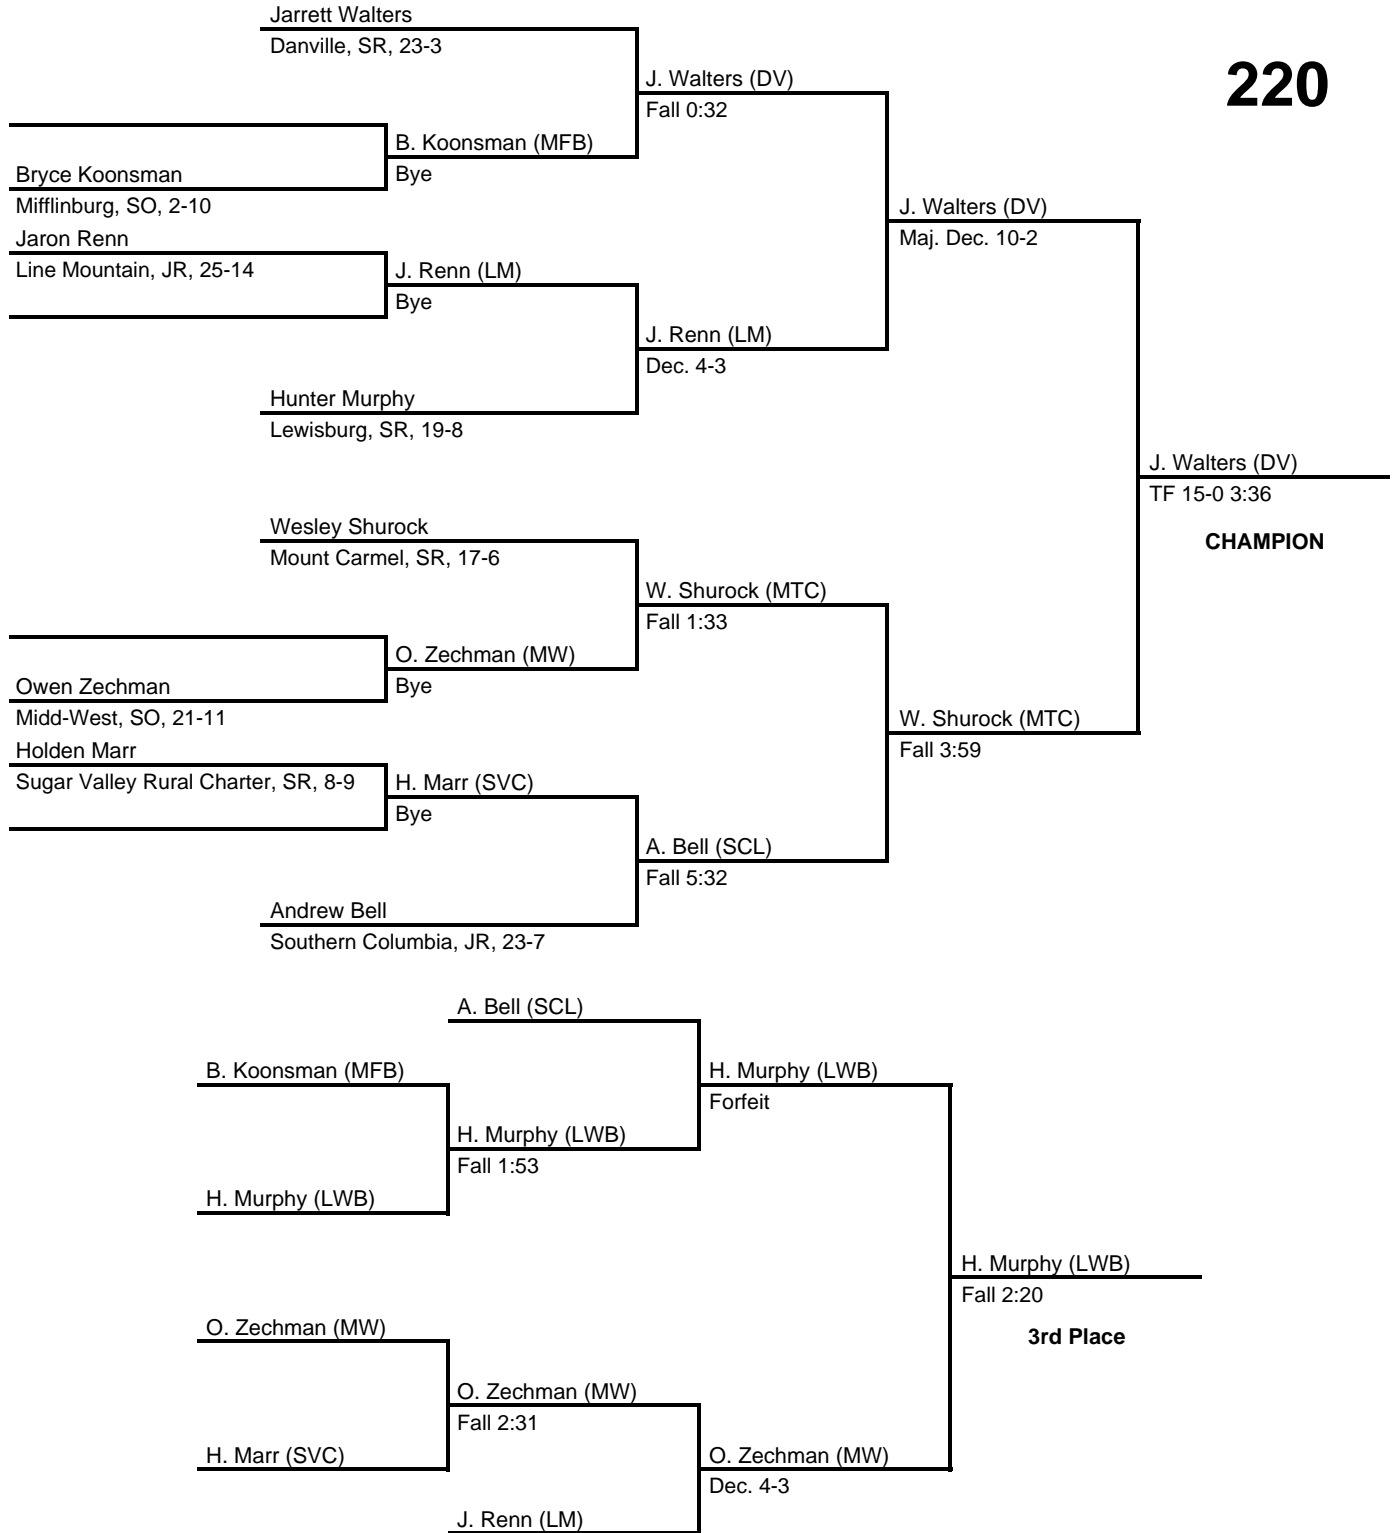

2017 District 4 AA Section South

at Southern Columbia HS -- February 18, 2017

results provided by
PA-Wrestling.com