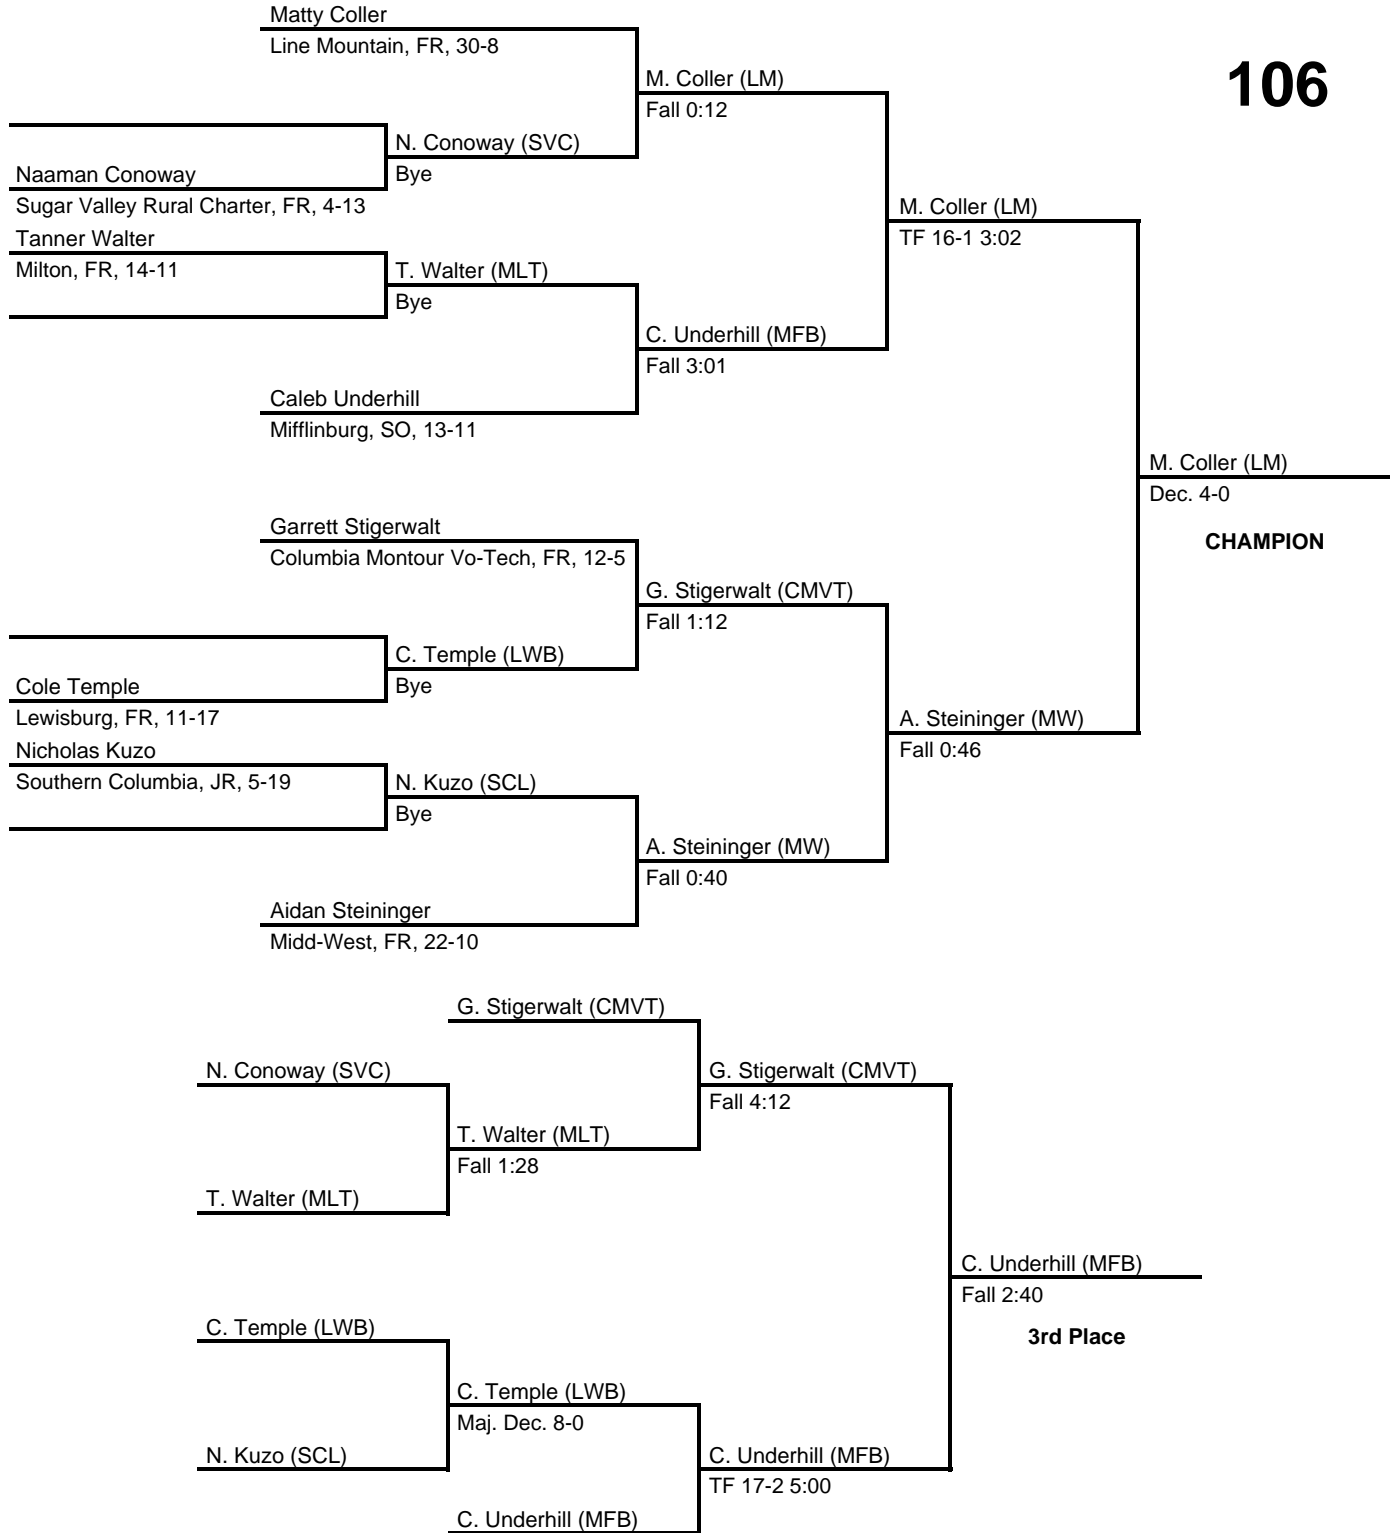

2017 District 4 AA Section South

at Southern Columbia HS -- February 18, 2017

results provided by
PA-Wrestling.com

Team Scores

Team scores are final and official.

Place	Pts	School (Abbreviation)	1st	2nd	3rd	4th
1.	183.5	Southern Columbia (SCL)	4	2	2	2
2.	173.5	Line Mountain (LM)	4	2	2	1
3.	123.0	Mifflinburg (MFB)	1	3	1	2
4.	120.0	Lewisburg (LWB)	1	2	4	-
5.	118.0	Midd-West (MW)	-	4	1	3
6.	86.5	Milton (MLT)	1	-	2	2
7.	64.0	Mount Carmel (MTC)	-	1	2	1
8.	47.0	Shamokin (SHM)	2	-	-	-
9.	43.5	Danville (DV)	1	-	-	1
10.	31.0	Columbia Montour Vo-Tech (CMVT)	-	-	-	2
11.	2.0	Sugar Valley Rural Charter (SVC)	-	-	-	-

2017 District 4 AA Section South

at Southern Columbia HS -- February 18, 2017

results provided by
PA-Wrestling.com

106