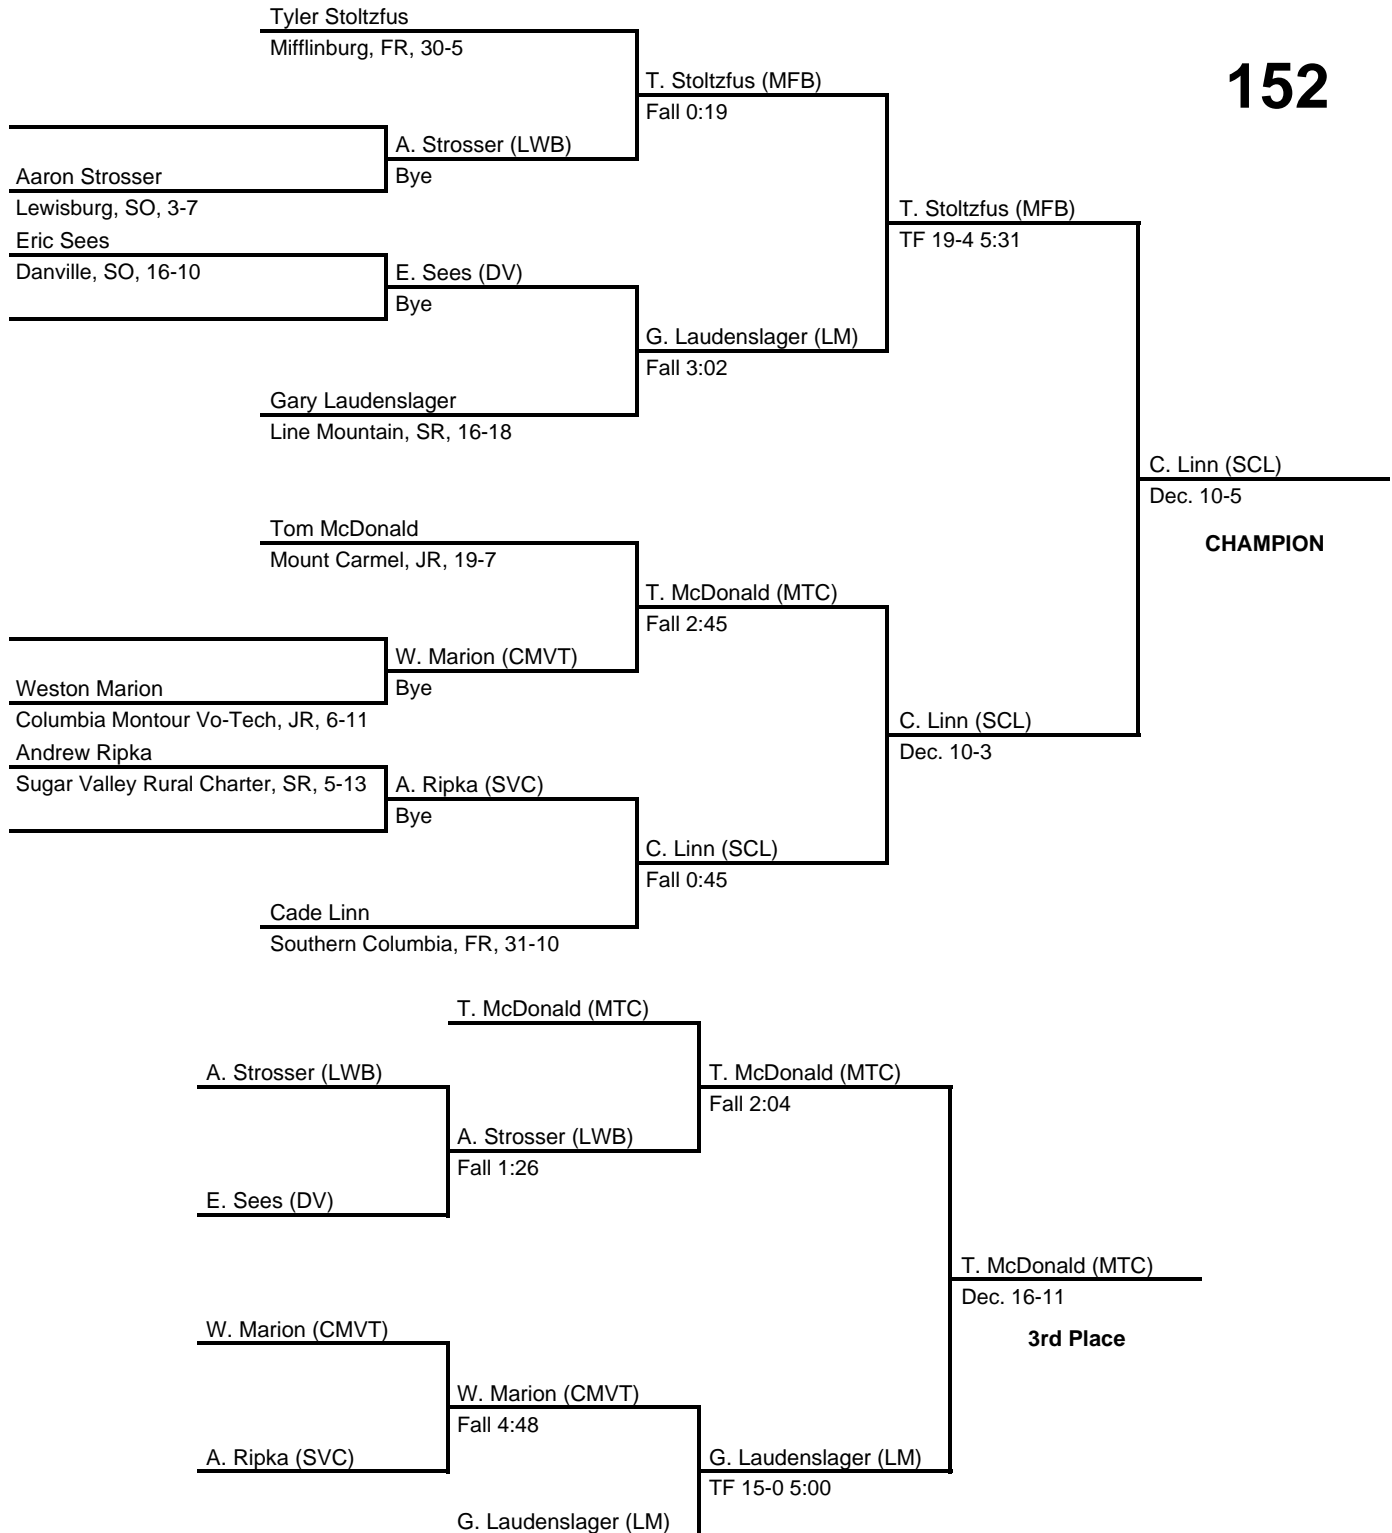

2017 District 4 AA Section South

at Southern Columbia HS -- February 18, 2017

results provided by
PA-Wrestling.com

152