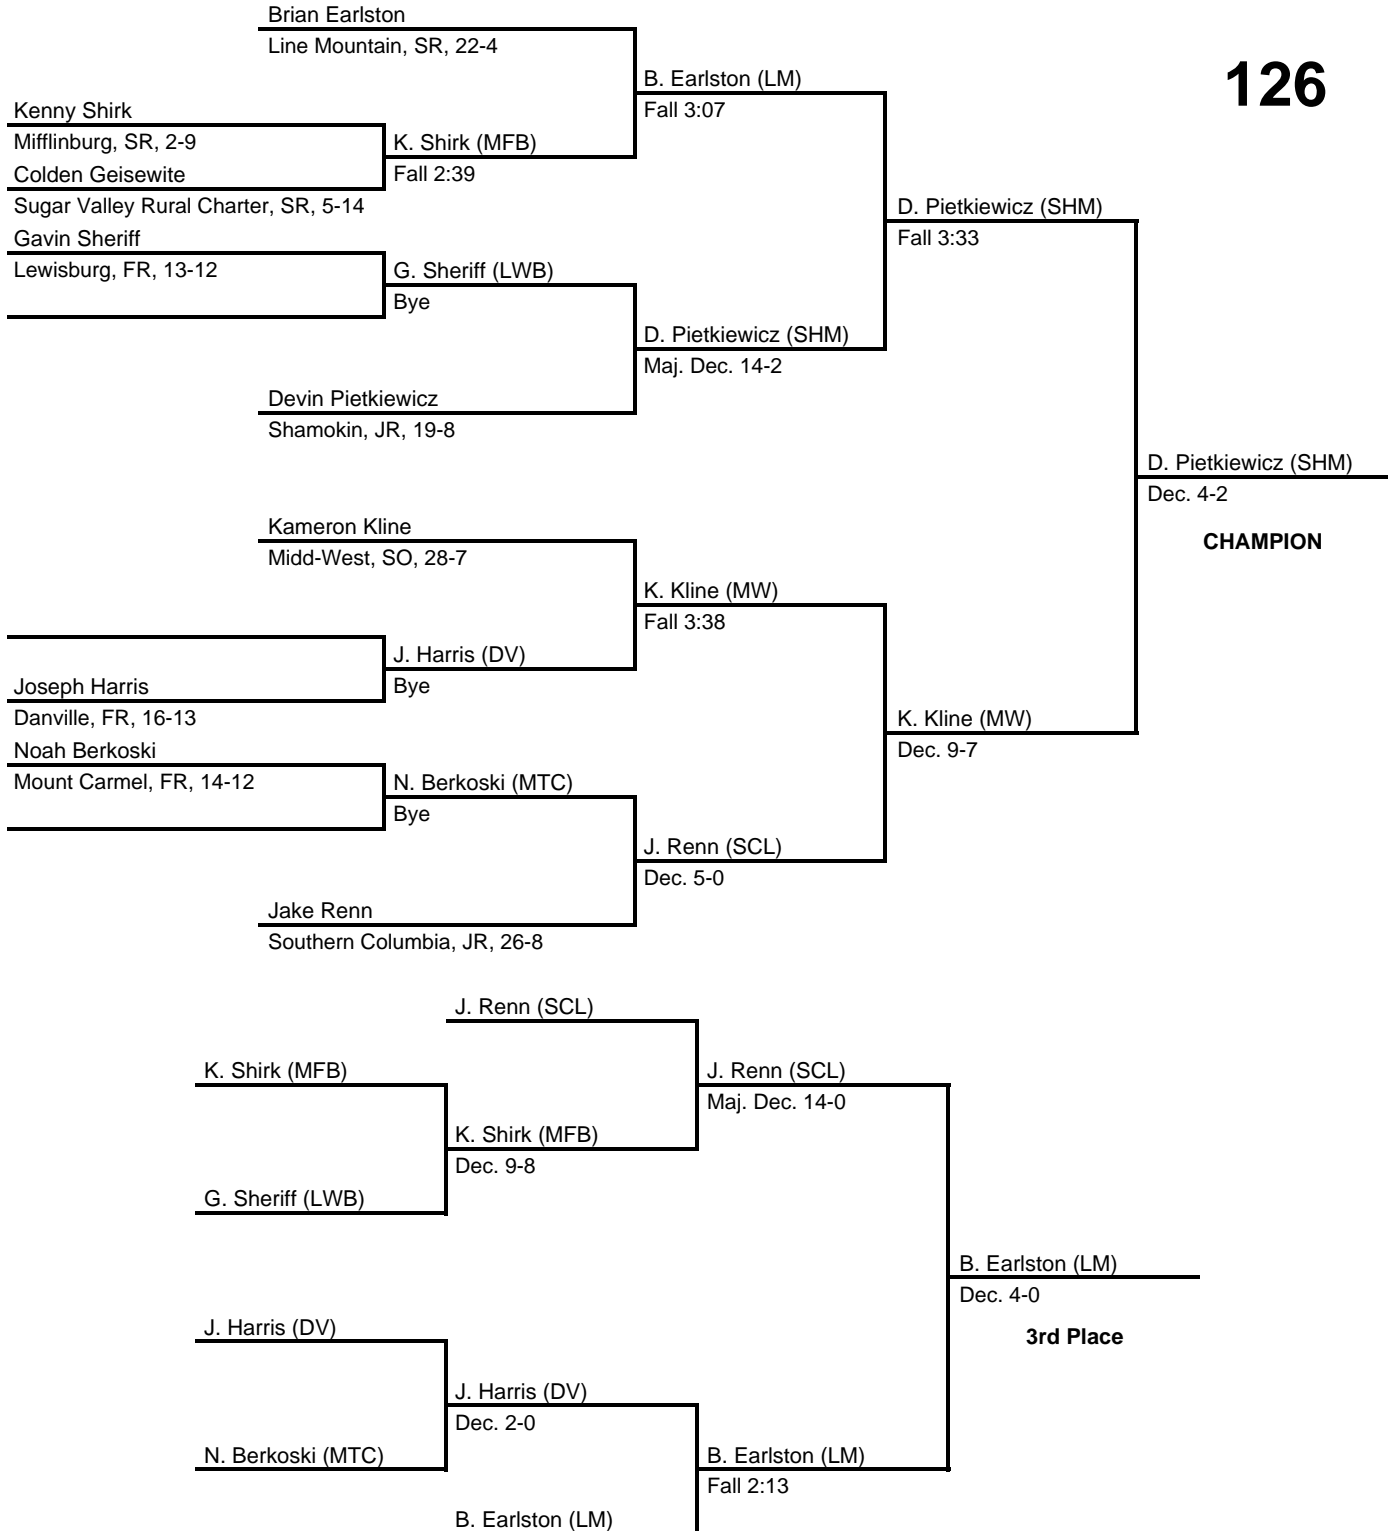

2017 District 4 AA Section South

at Southern Columbia HS -- February 18, 2017

results provided by
PA-Wrestling.com

126