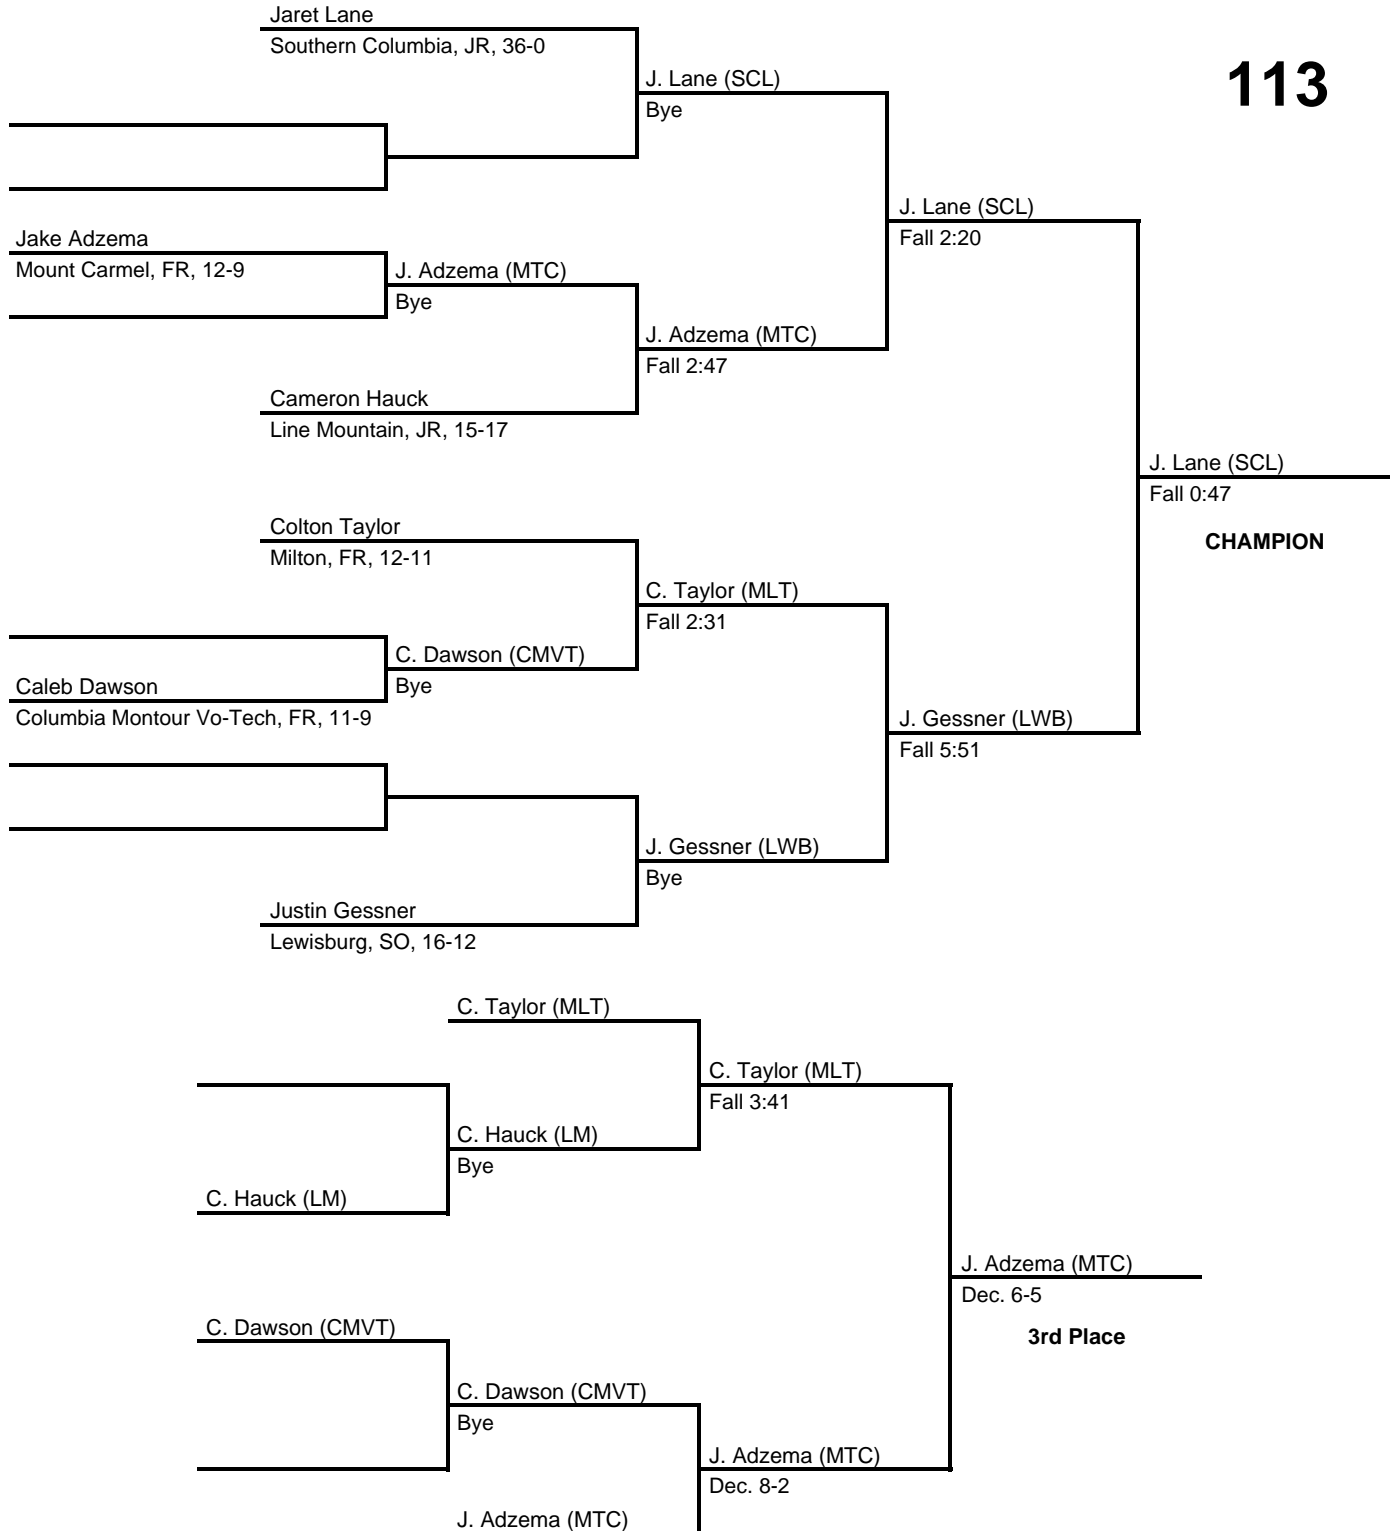

2017 District 4 AA Section South

at Southern Columbia HS -- February 18, 2017

results provided by
PA-Wrestling.com

113