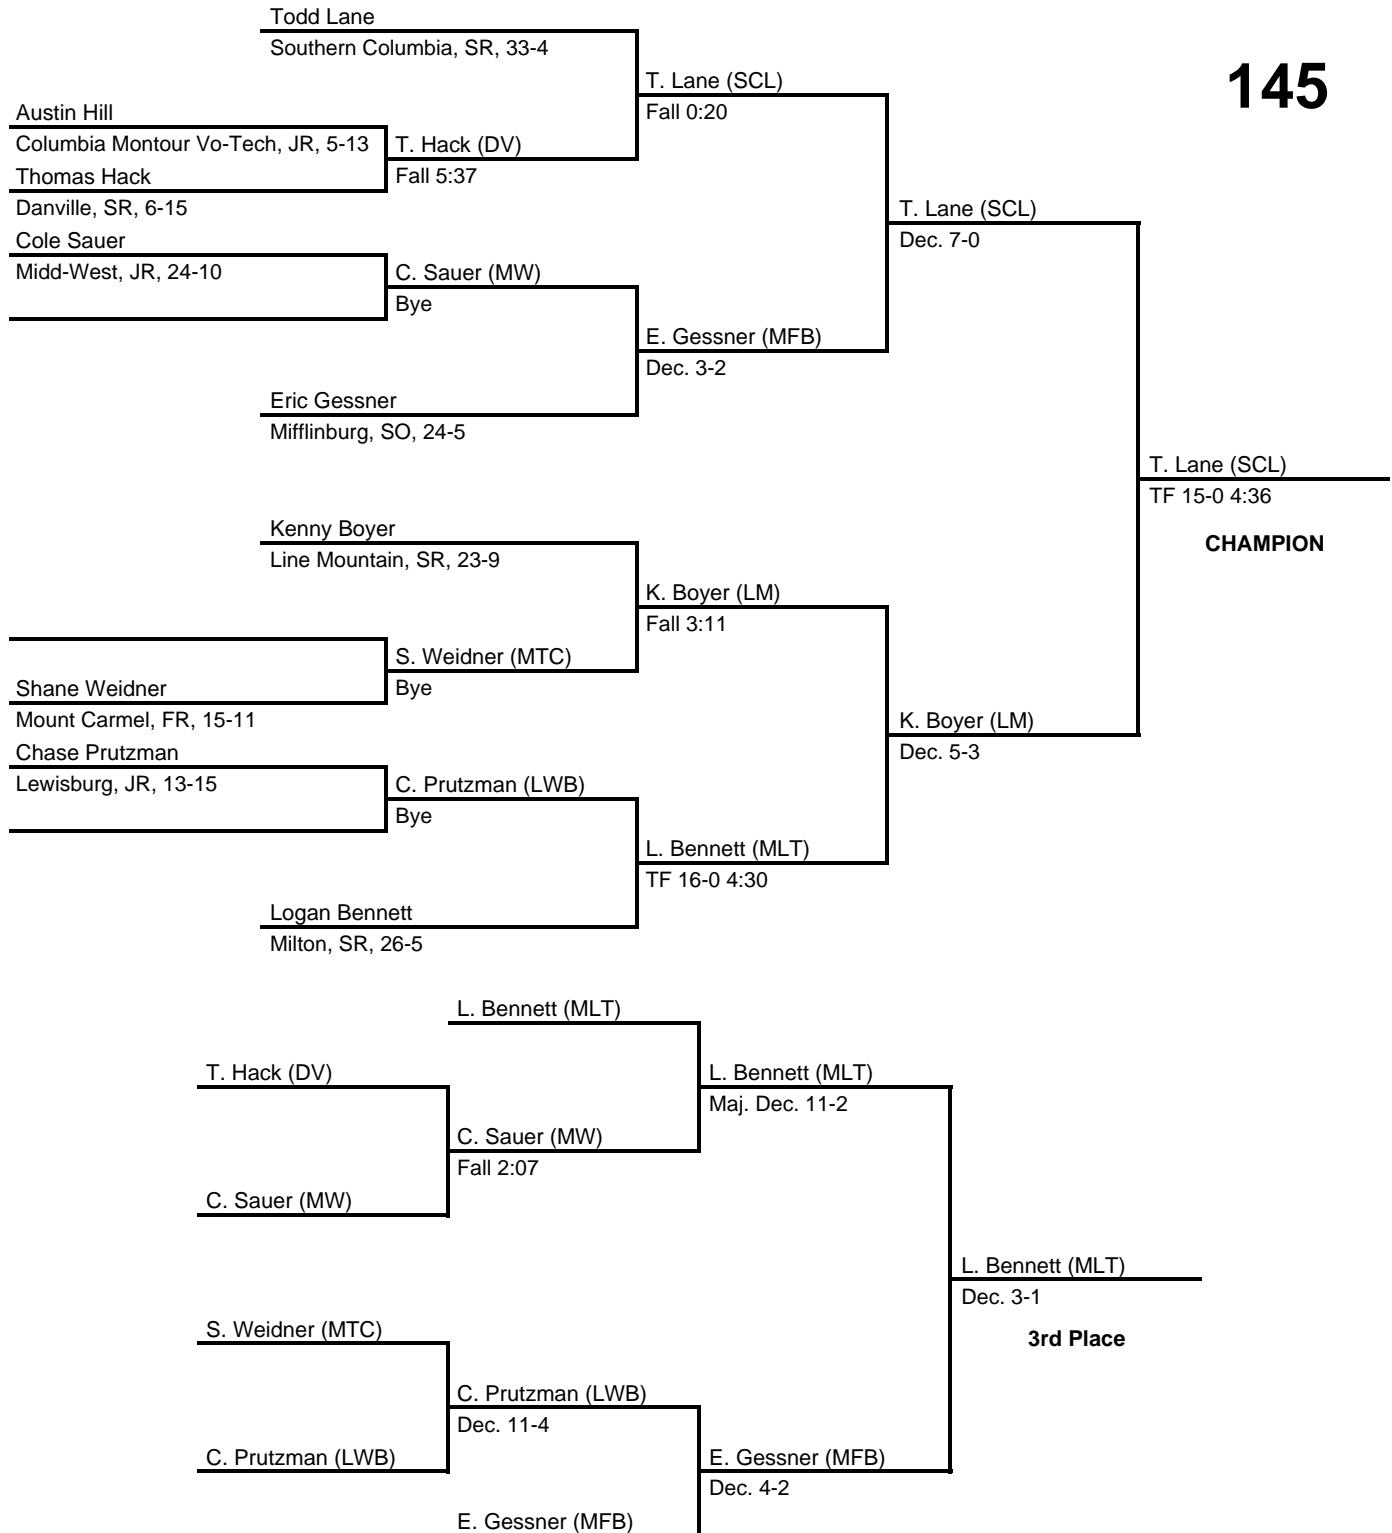

2017 District 4 AA Section South

at Southern Columbia HS -- February 18, 2017

results provided by
PA-Wrestling.com