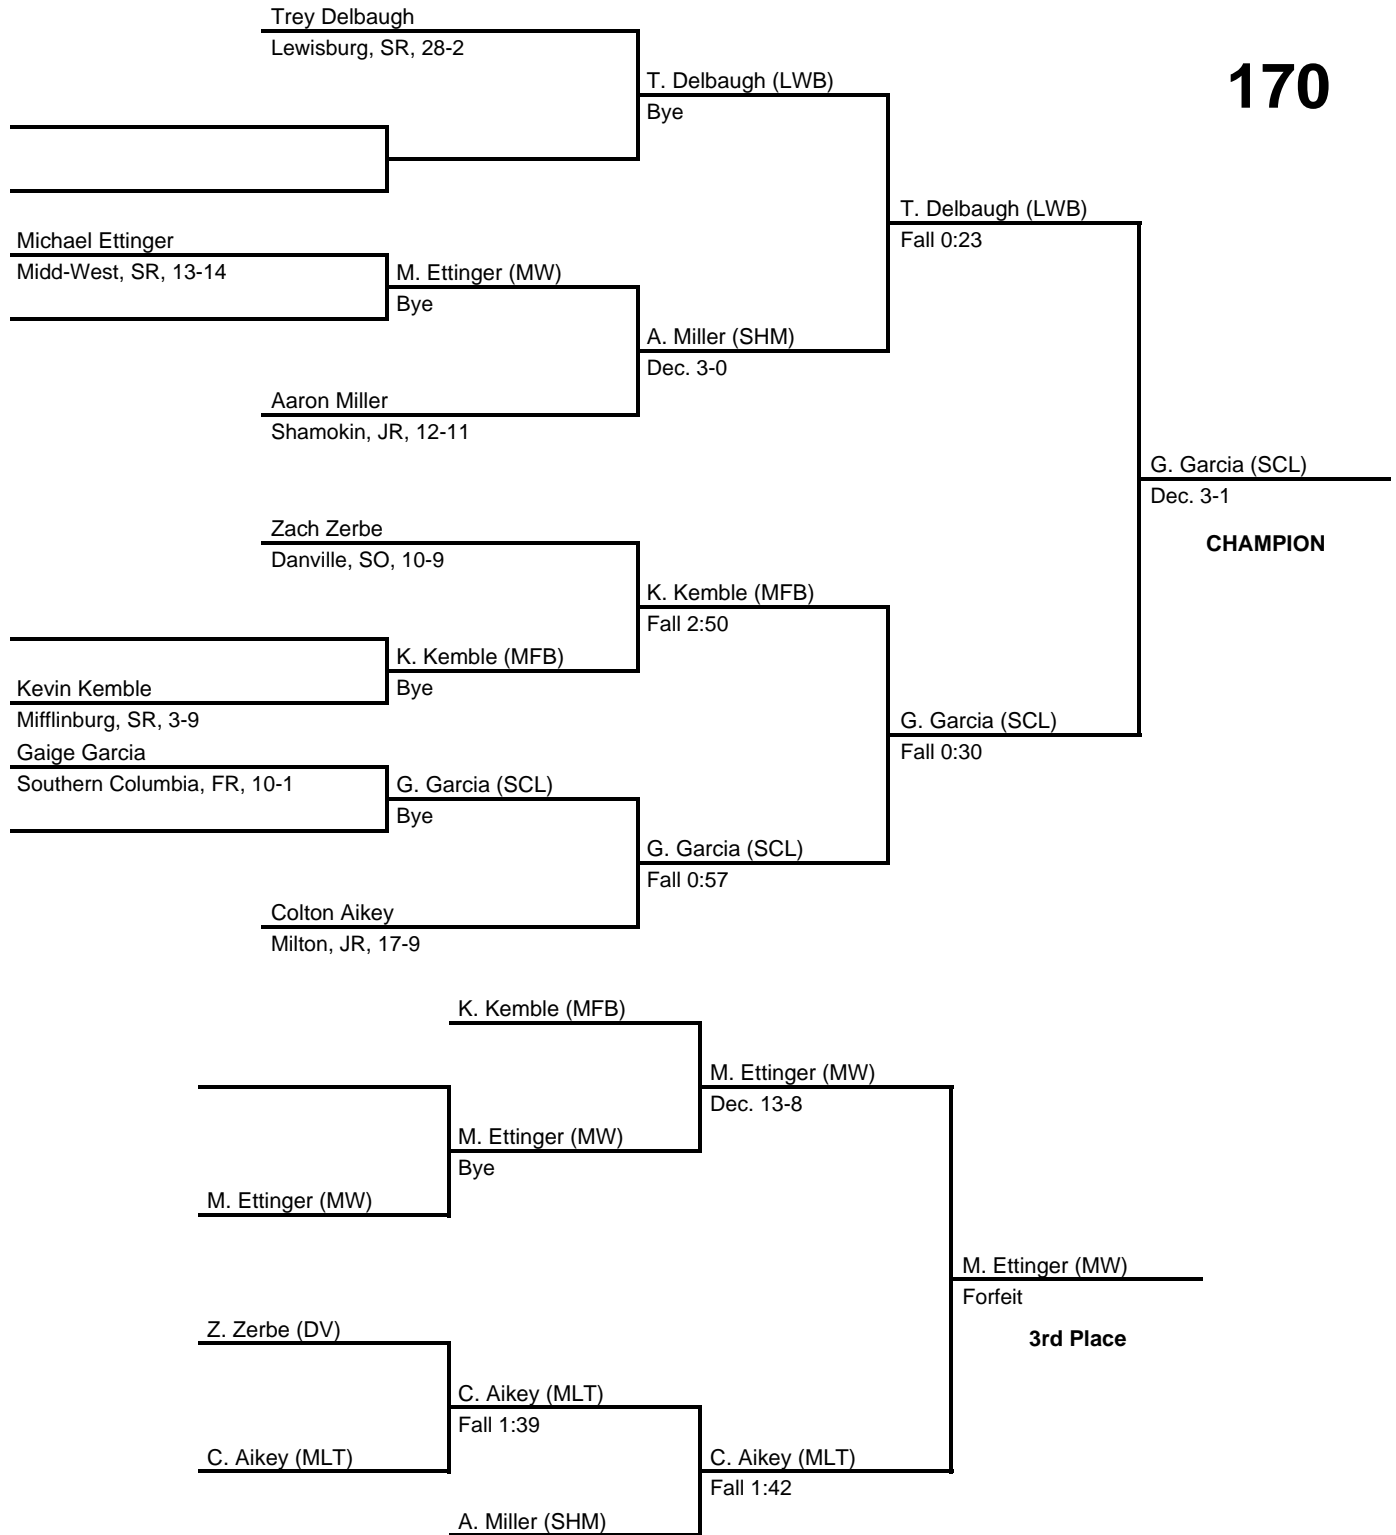

2017 District 4 AA Section South

at Southern Columbia HS -- February 18, 2017

results provided by
PA-Wrestling.com