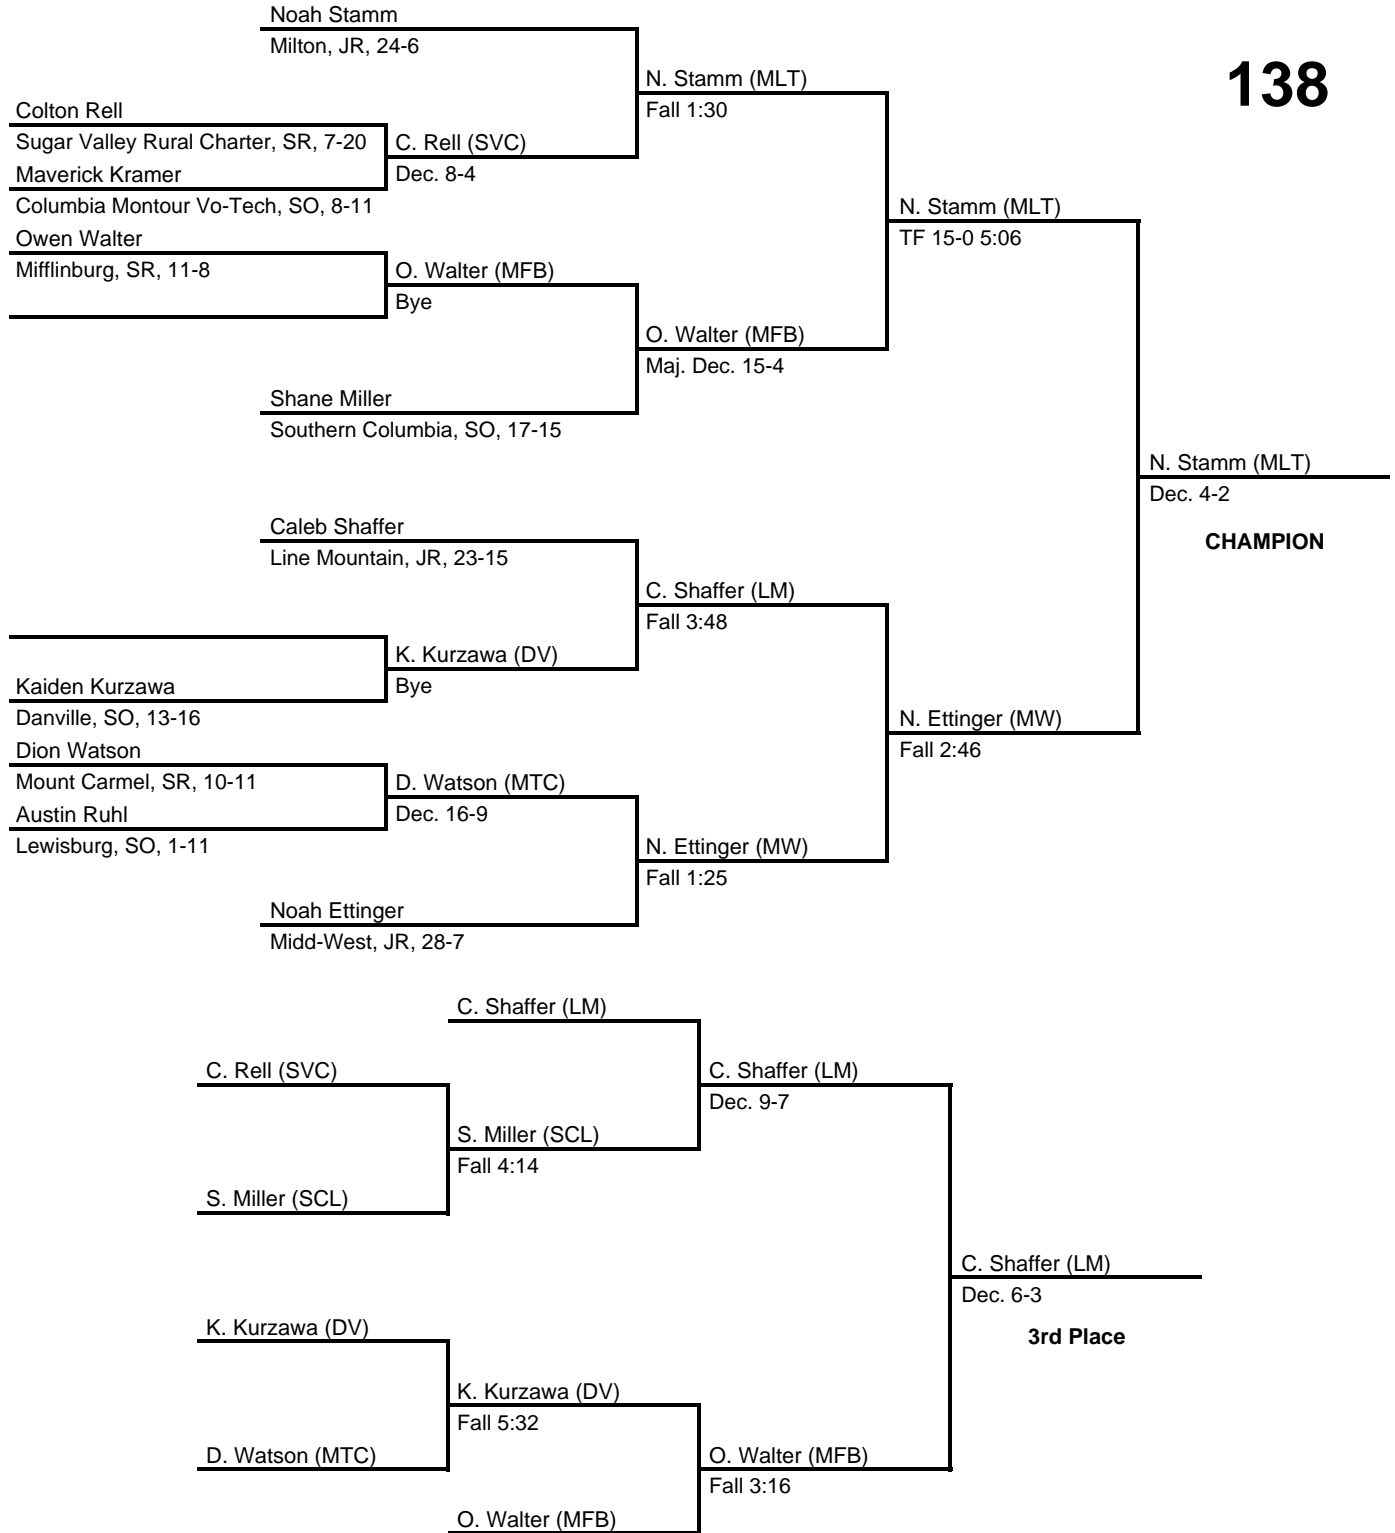

2017 District 4 AA Section South

at Southern Columbia HS -- February 18, 2017

results provided by
PA-Wrestling.com