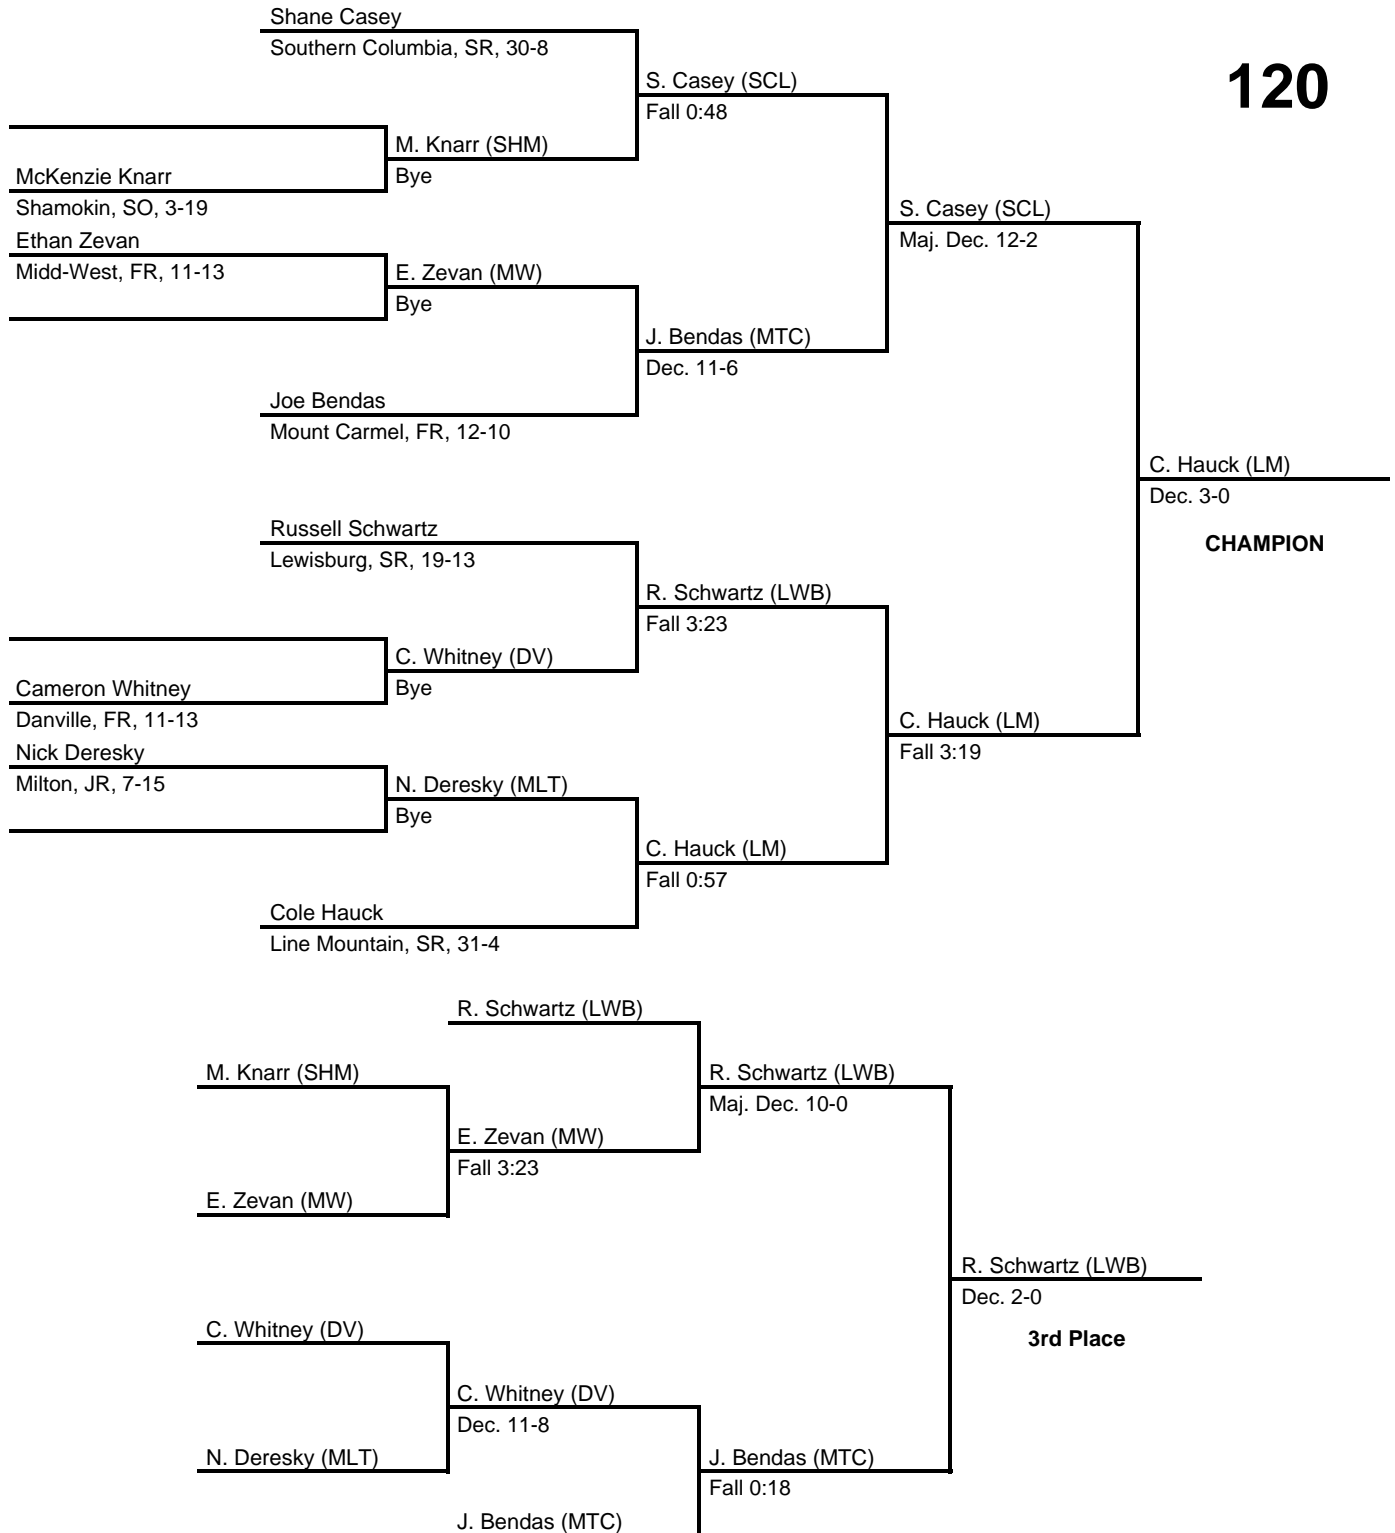

2017 District 4 AA Section South

at Southern Columbia HS -- February 18, 2017

results provided by
PA-Wrestling.com