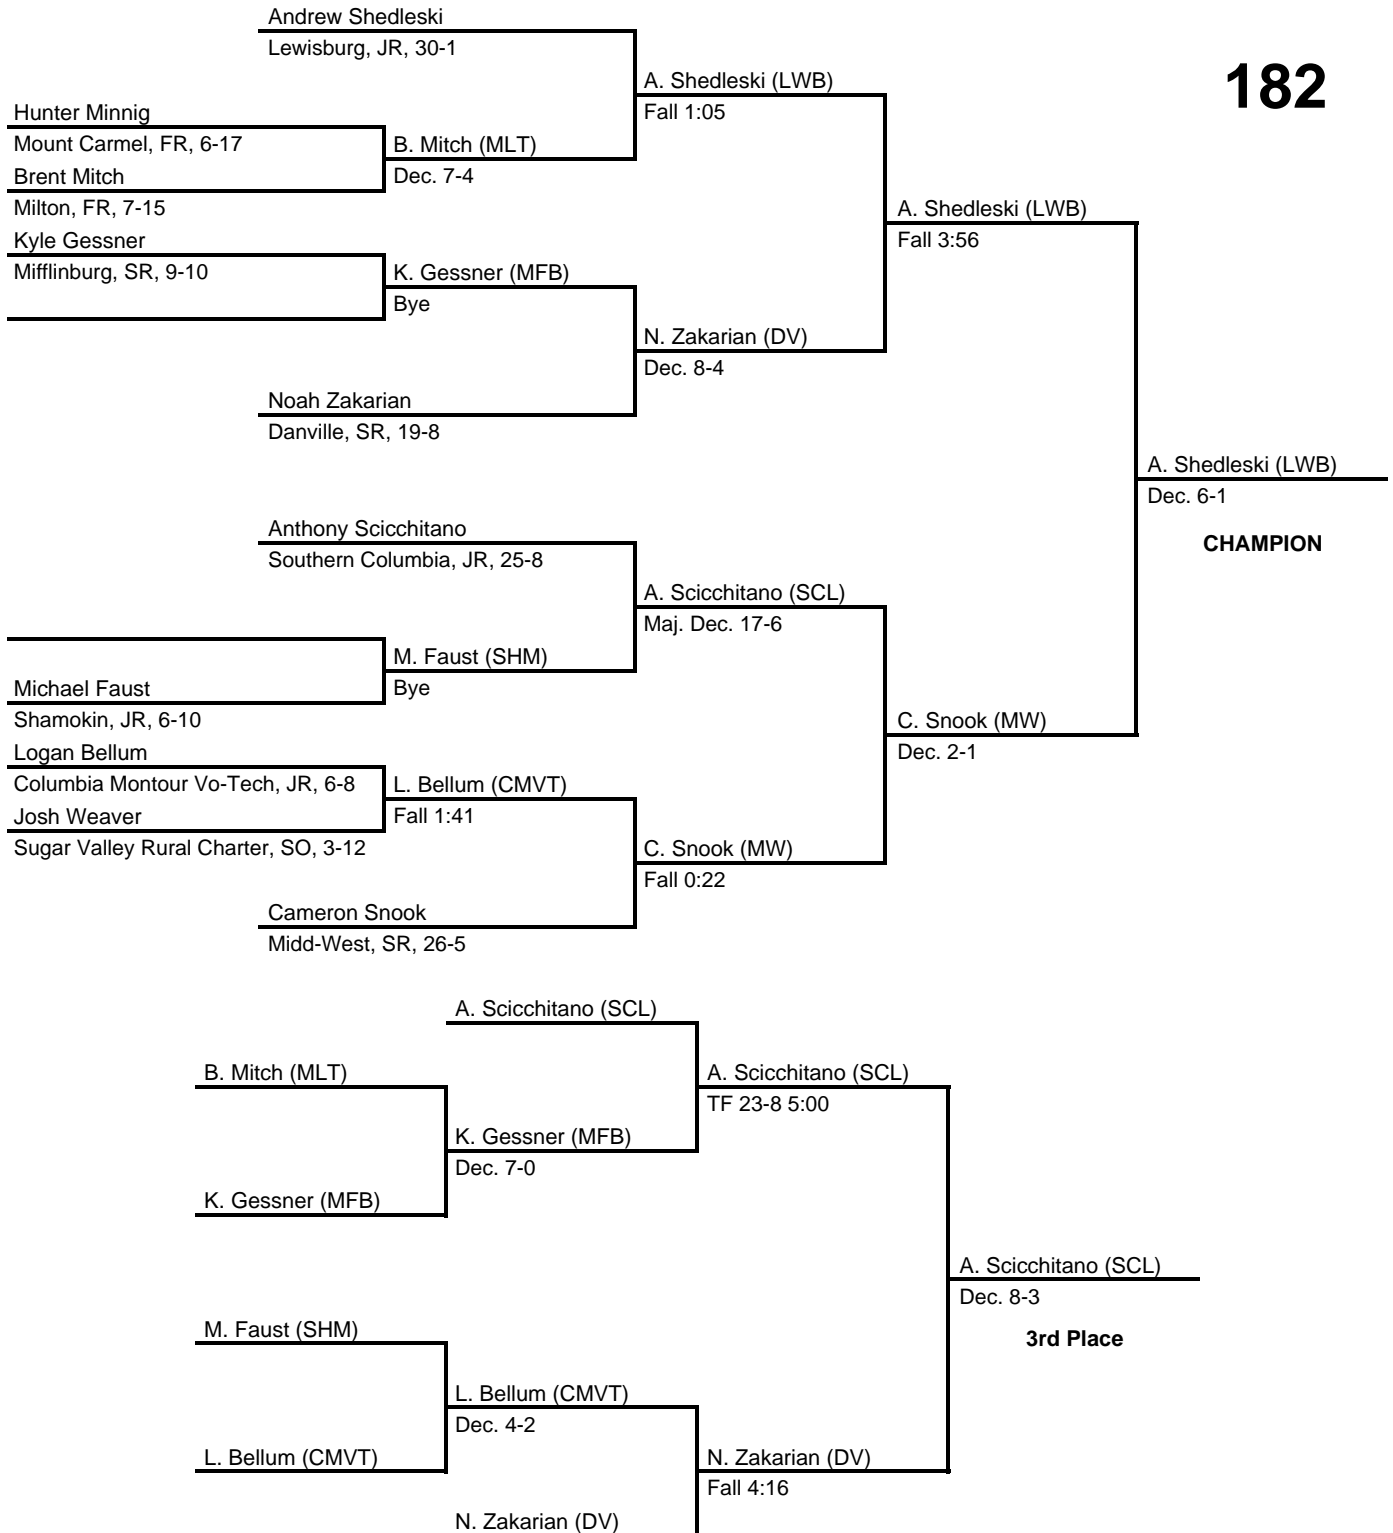

2017 District 4 AA Section South

at Southern Columbia HS -- February 18, 2017

results provided by
PA-Wrestling.com