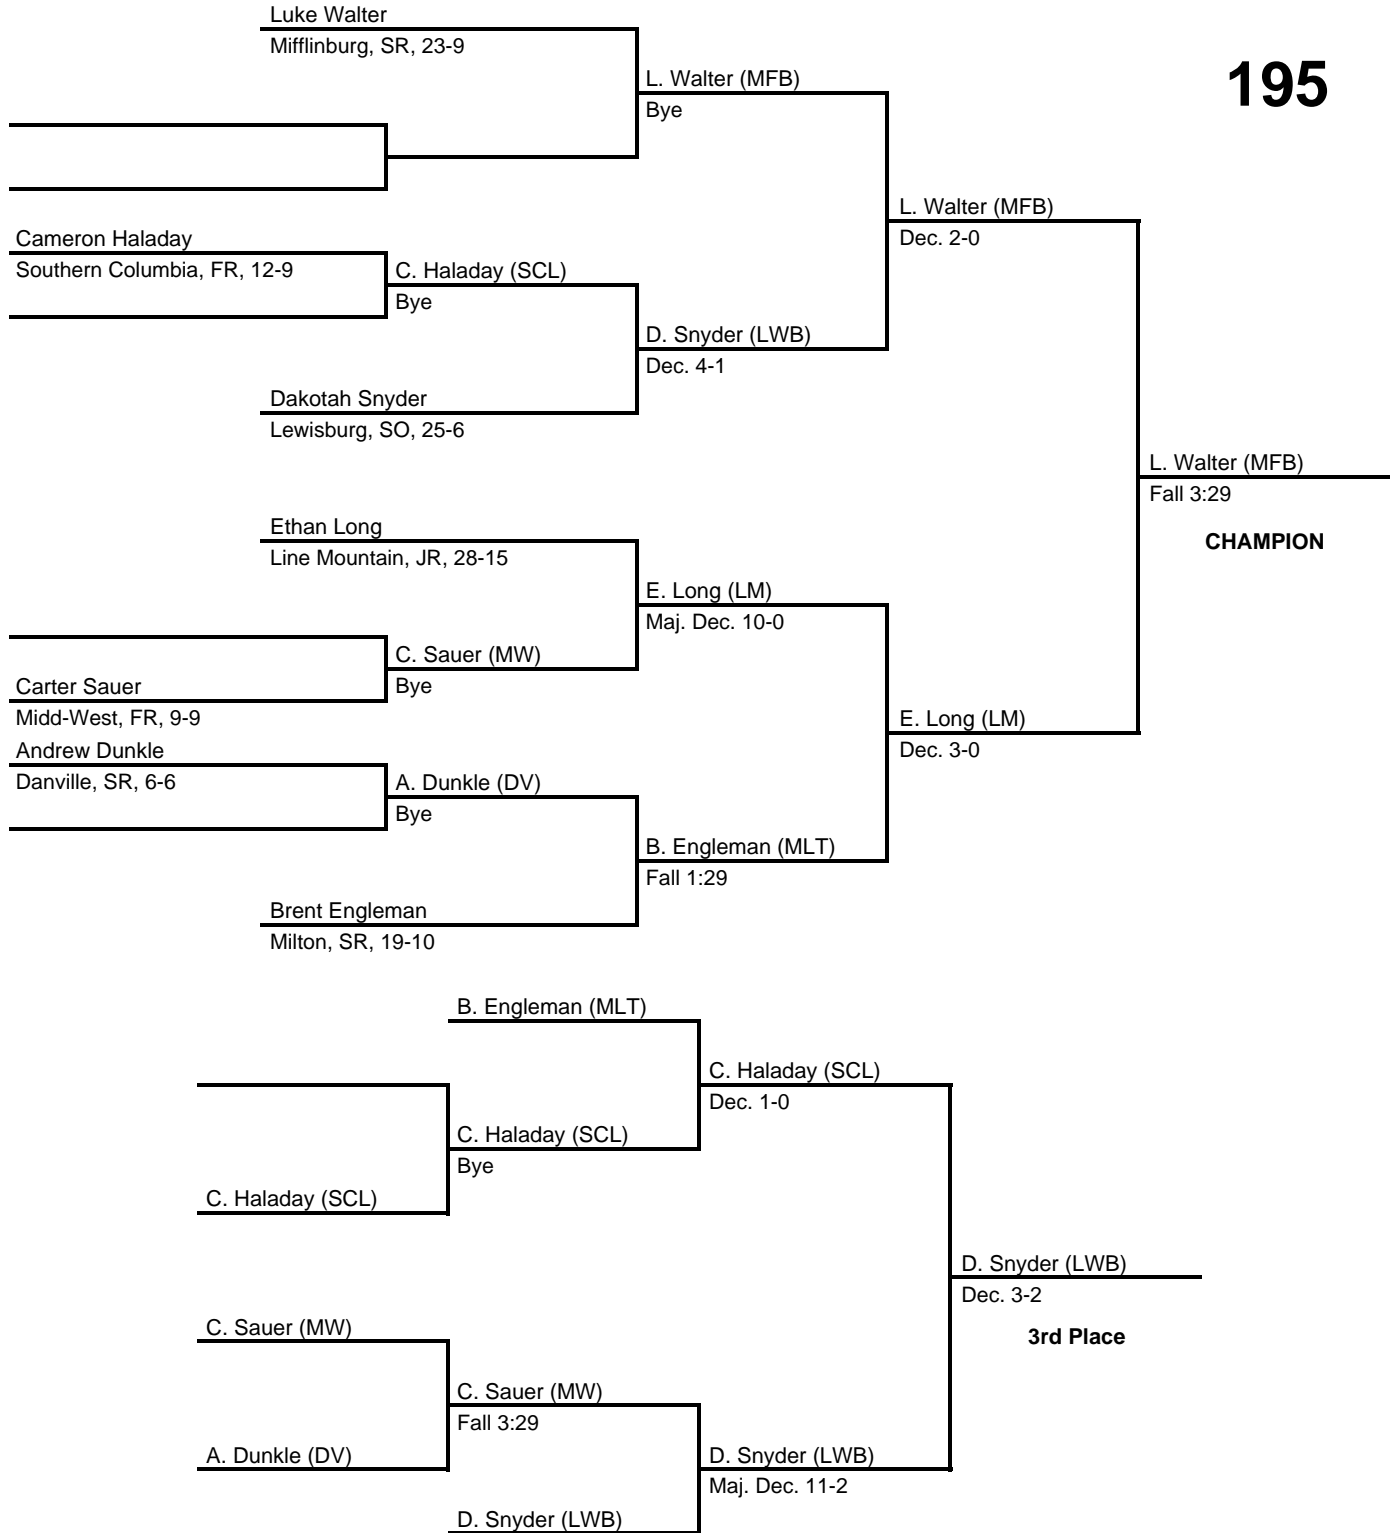

2017 District 4 AA Section South

at Southern Columbia HS -- February 18, 2017

results provided by
PA-Wrestling.com