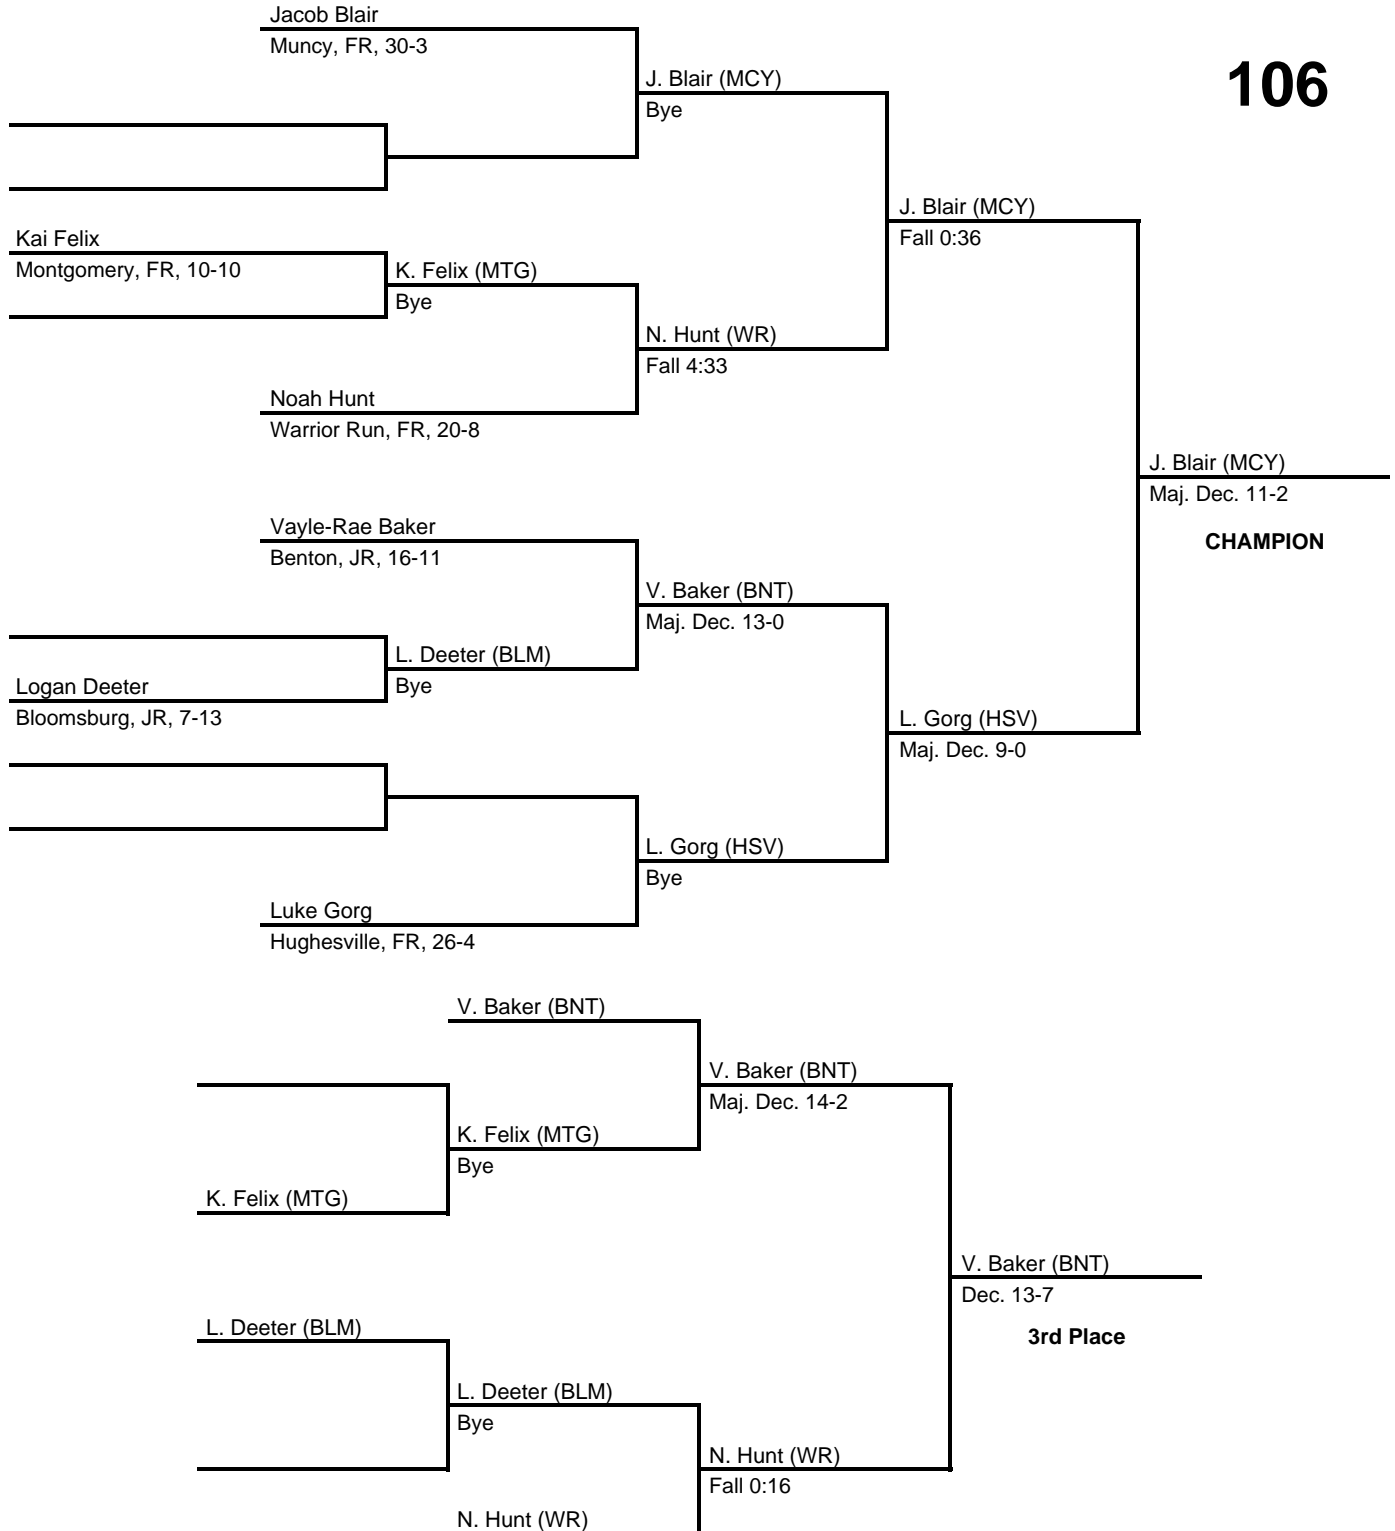

2017 District 4 AA Section Central

at Benton HS -- February 18, 2017

results provided by
PA-Wrestling.com

Team Scores

Team scores are final and official.

Place	Pts	School (Abbreviation)	1st	2nd	3rd	4th
1.	160.0	Warrior Run (WR)	1	4	3	2
2.	156.0	Muncy (MCY)	3	3	1	1
3.	139.5	Montoursville (MNTV)	3	-	4	2
4.	108.0	Benton (BNT)	3	1	1	-
5.	87.0	Hughesville (HSV)	2	2	-	-
5.	87.0	Jersey Shore (JS)	1	1	2	1
7.	73.5	Bloomsburg (BLM)	1	1	2	-
8.	66.0	Central Columbia (CCO)	-	1	-	4
9.	47.5	Montgomery (MTG)	-	-	1	2
10.	33.0	South Williamsport (SWLP)	-	1	-	1
11.	22.0	Loyalsock (LOY)	-	-	-	1

2017 District 4 AA Section Central

at Benton HS -- February 18, 2017

results provided by
PA-Wrestling.com

106