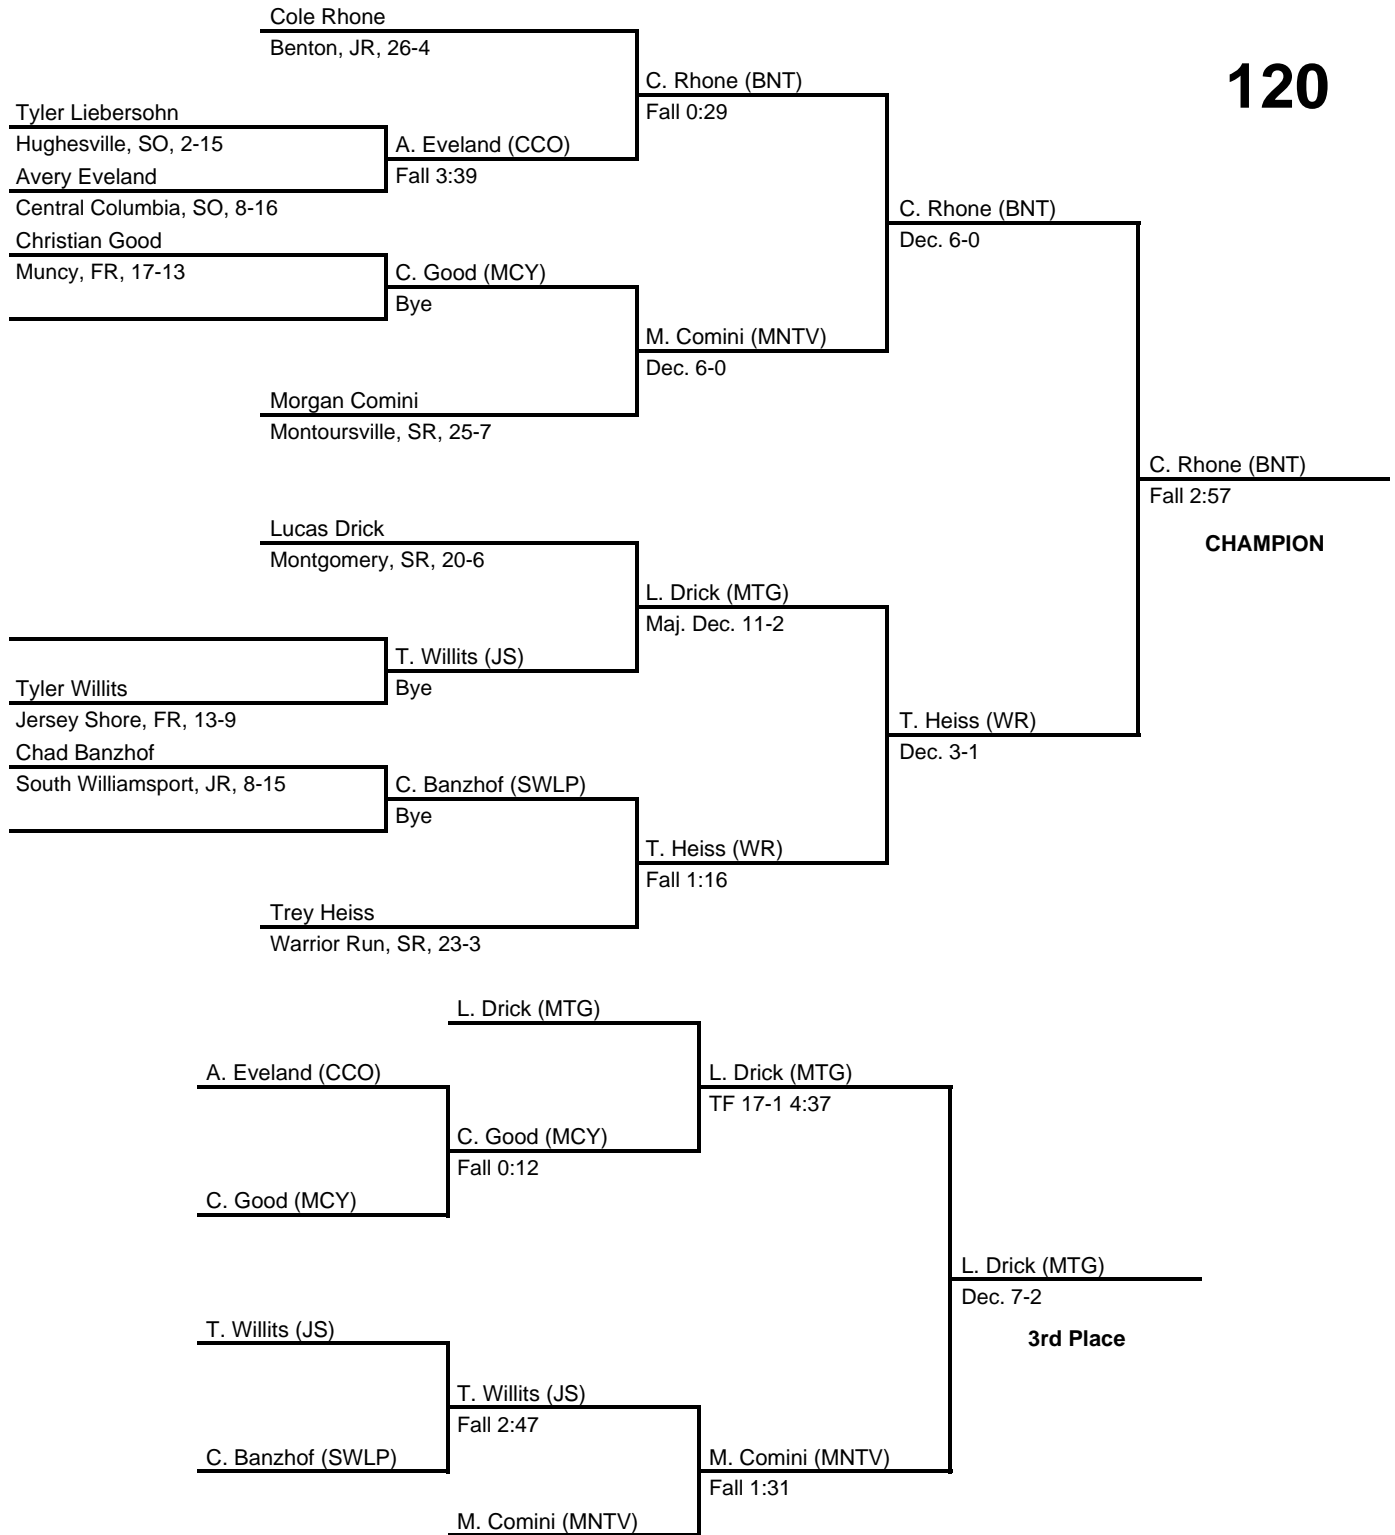

2017 District 4 AA Section Central

at Benton HS -- February 18, 2017

results provided by
PA-Wrestling.com