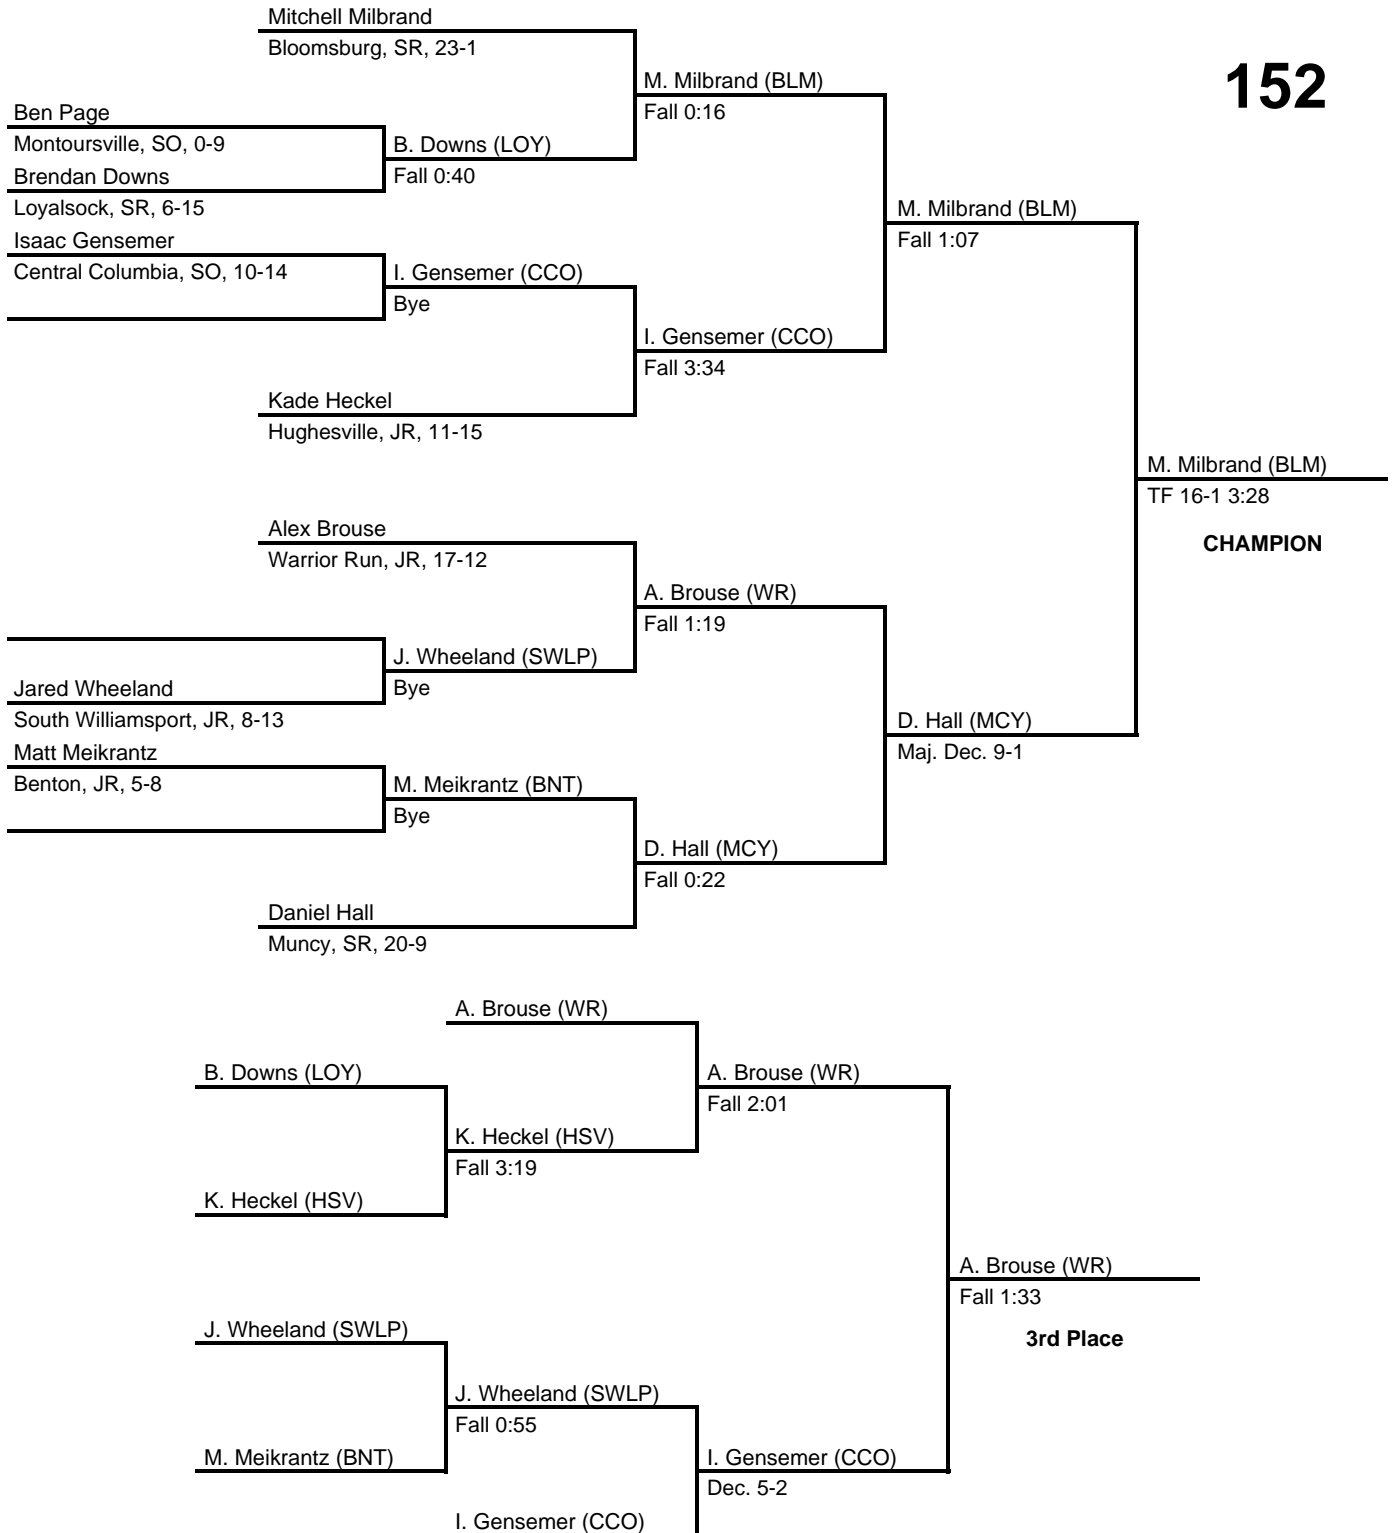

2017 District 4 AA Section Central

at Benton HS -- February 18, 2017

results provided by
PA-Wrestling.com

152