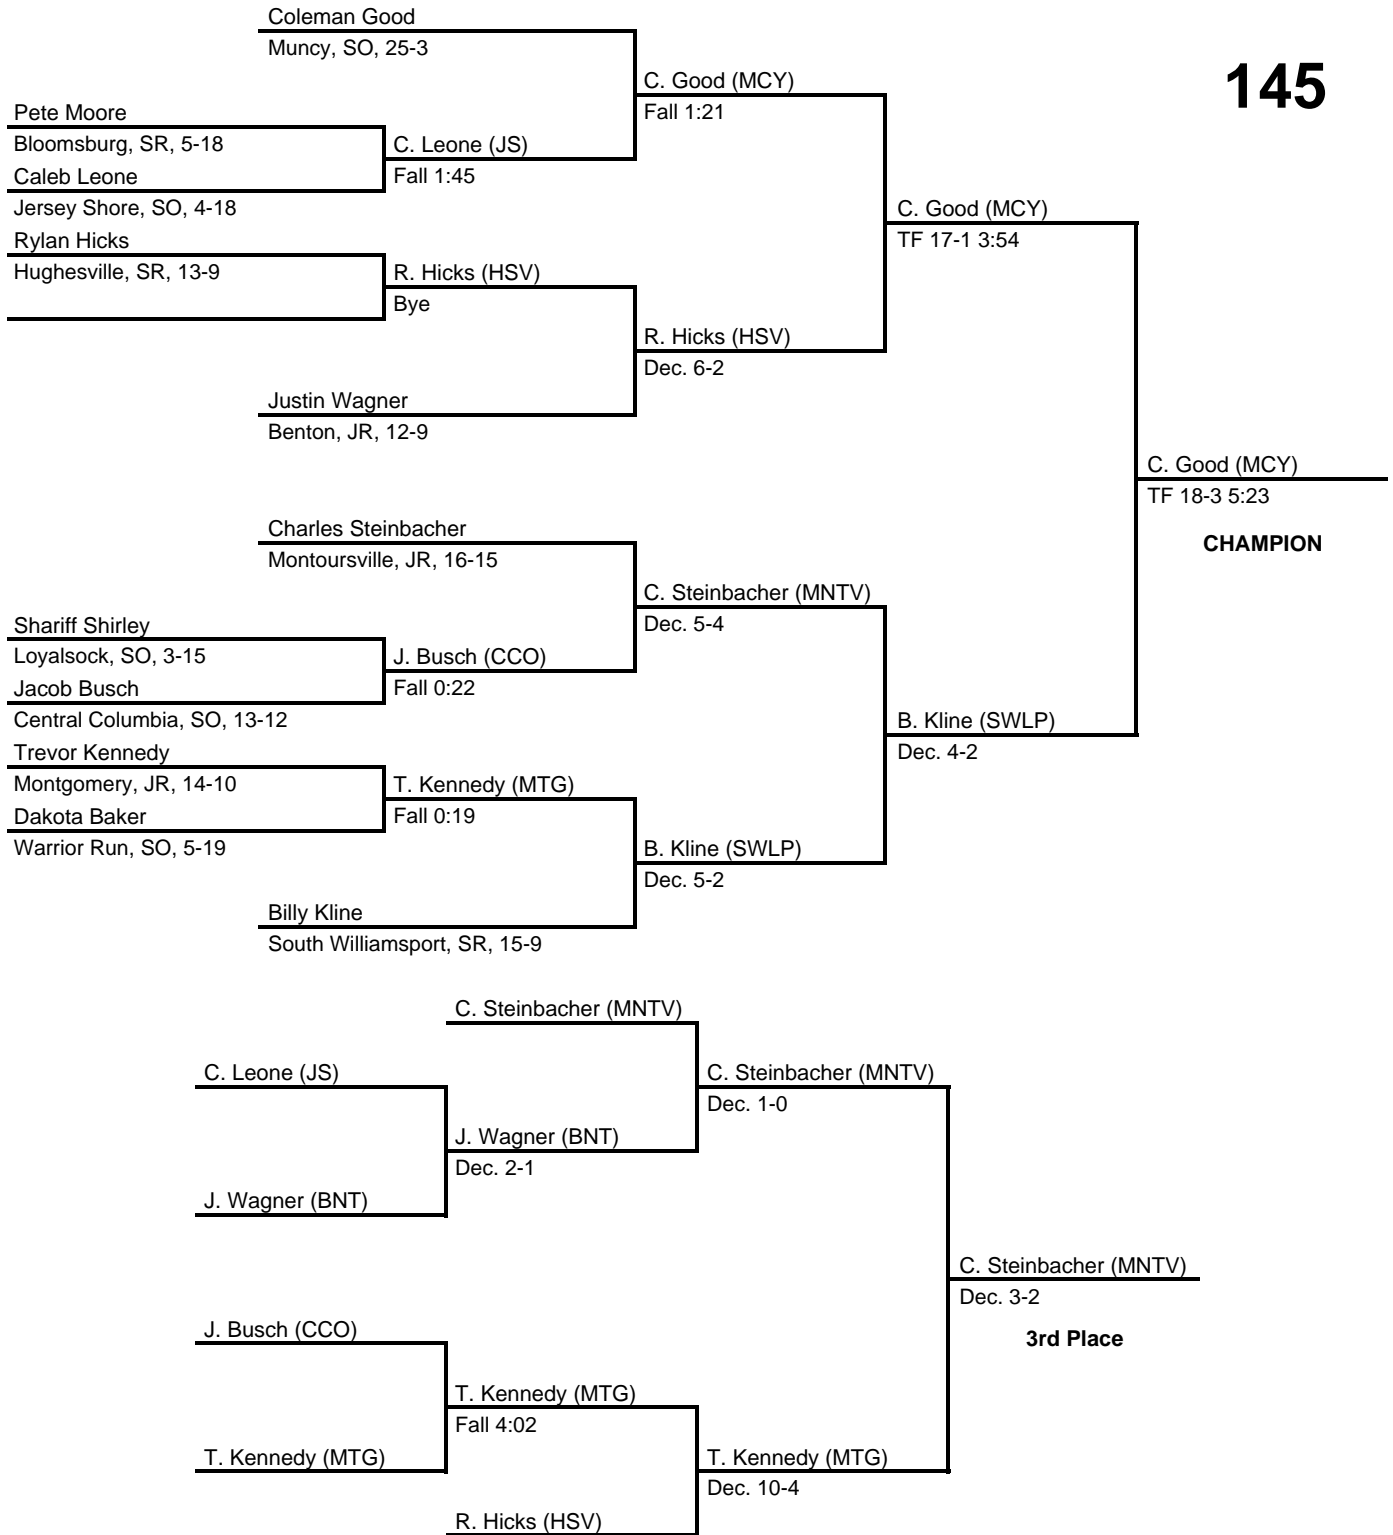

2017 District 4 AA Section Central

at Benton HS -- February 18, 2017

results provided by
PA-Wrestling.com