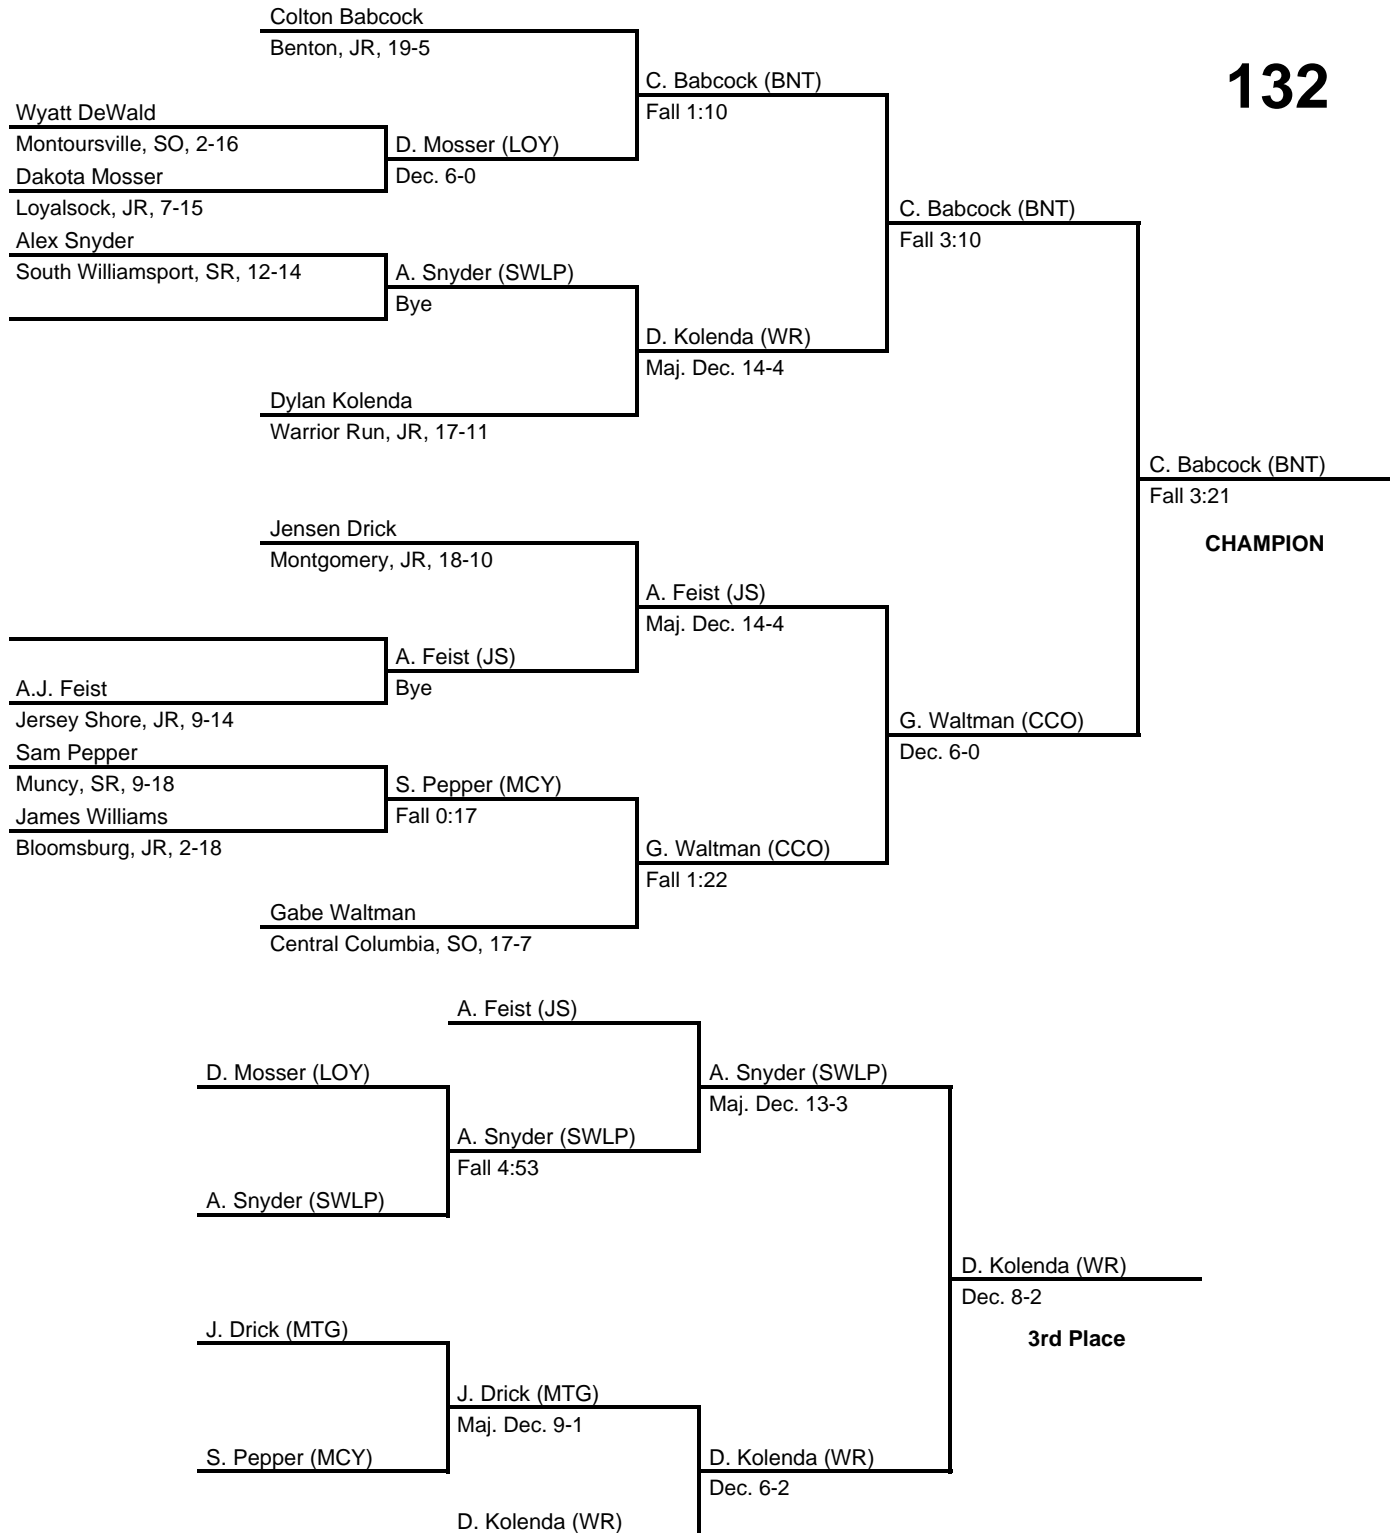

2017 District 4 AA Section Central

at Benton HS -- February 18, 2017

results provided by
PA-Wrestling.com