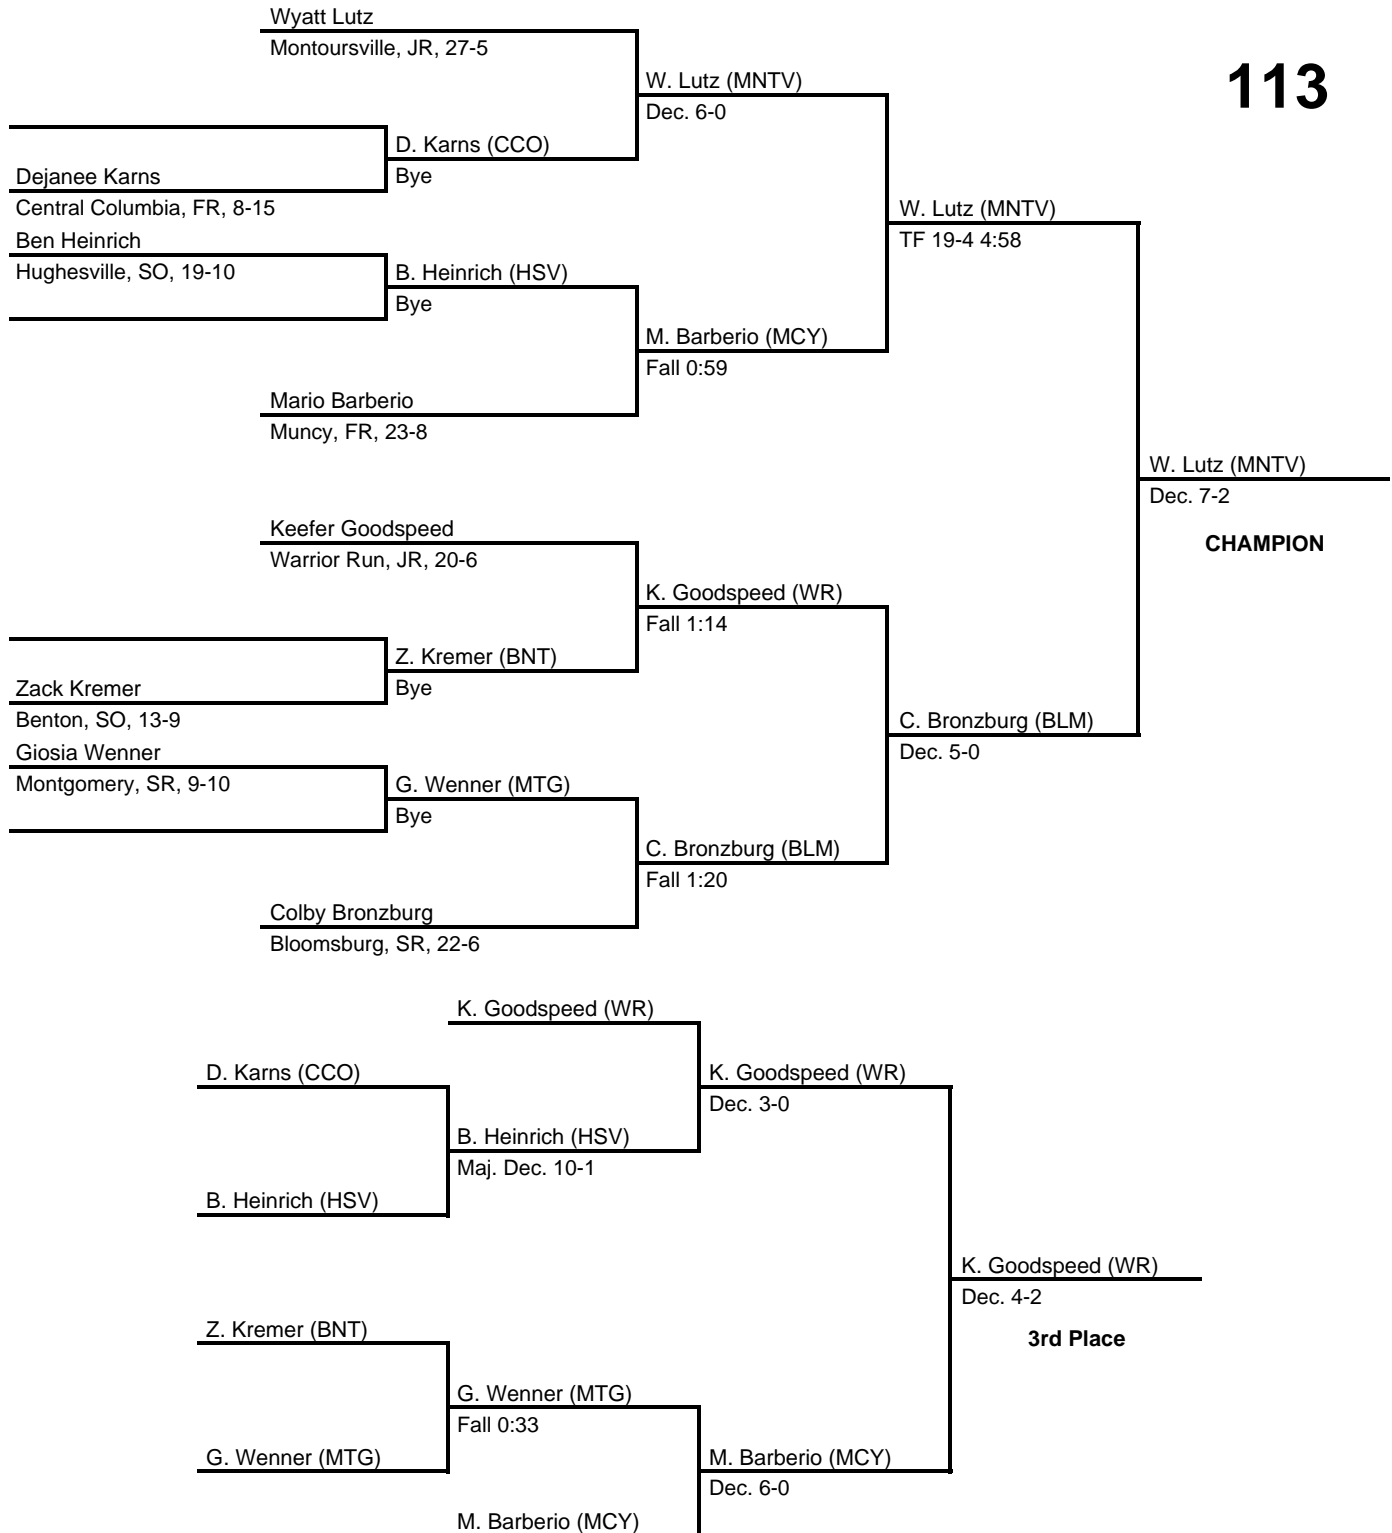

2017 District 4 AA Section Central

at Benton HS -- February 18, 2017

results provided by
PA-Wrestling.com

113