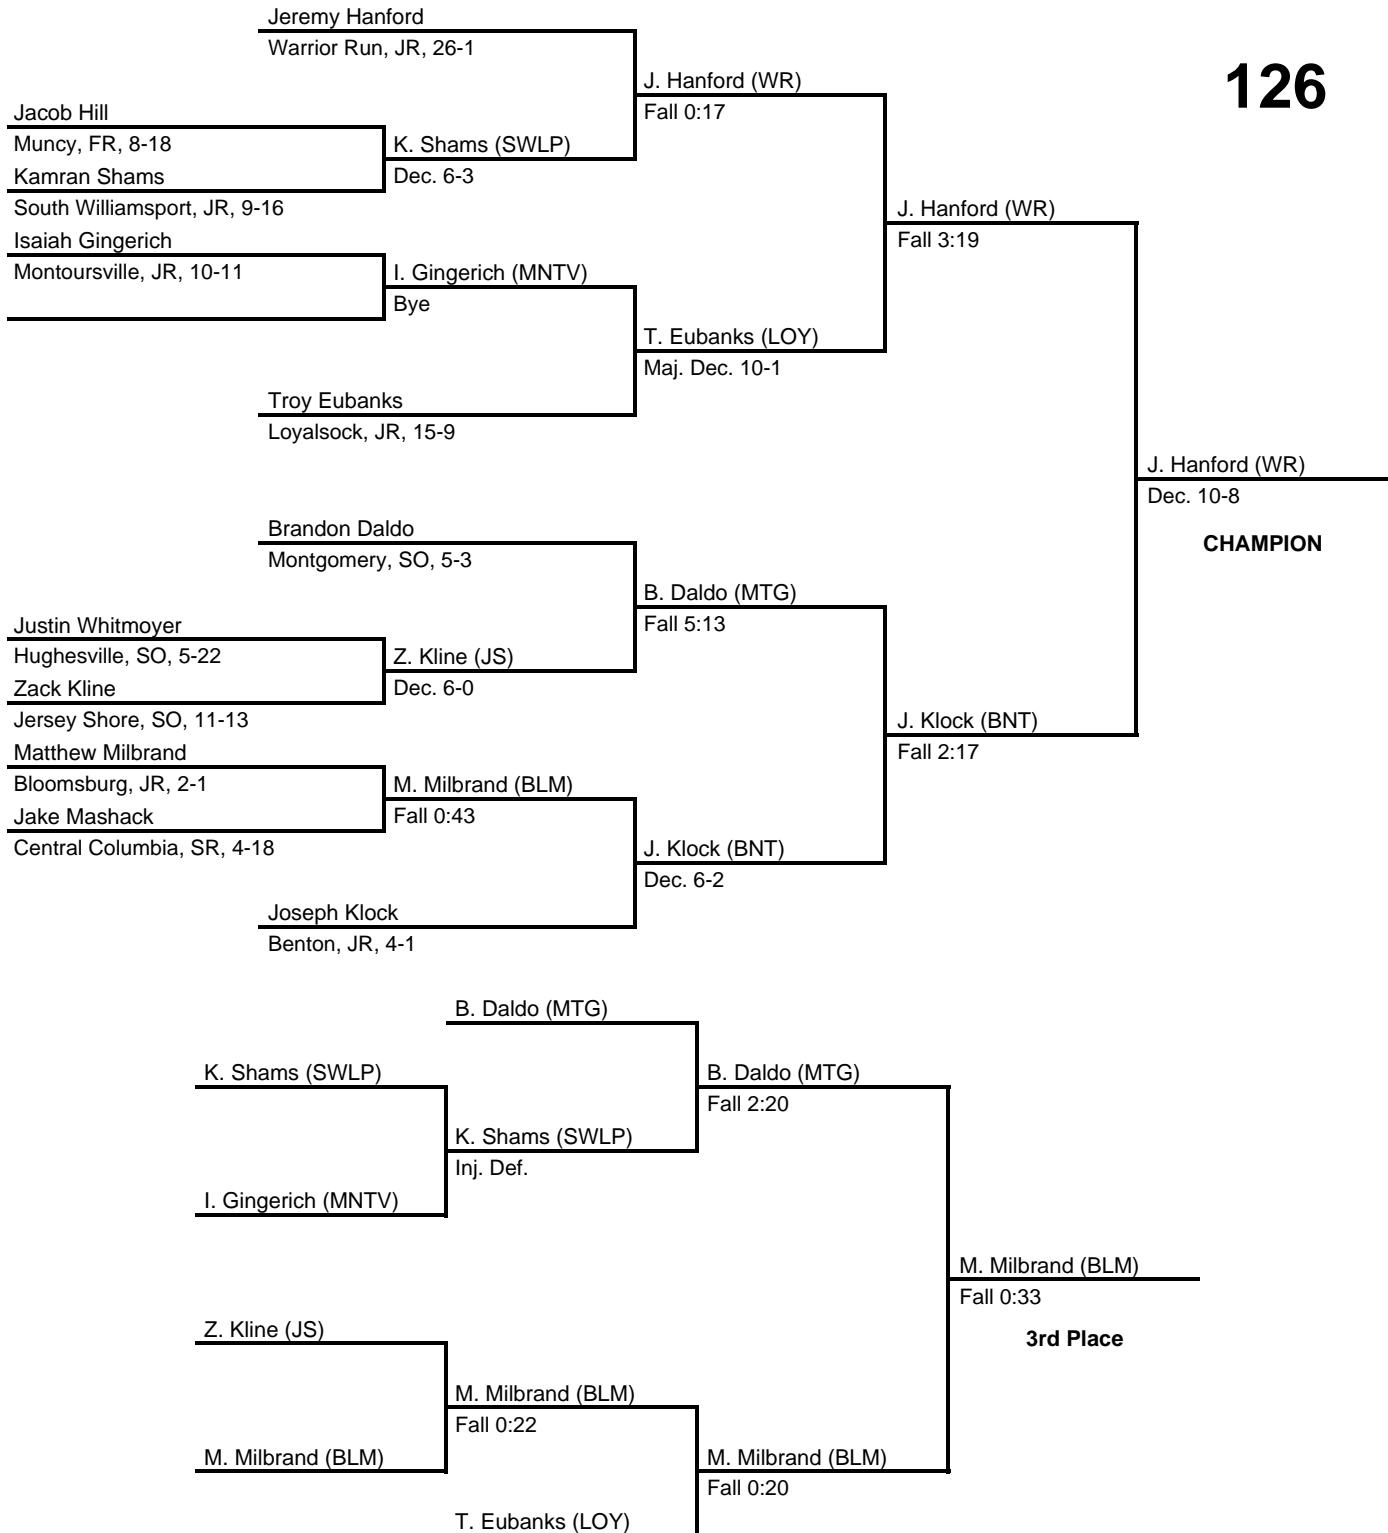

2017 District 4 AA Section Central

at Benton HS -- February 18, 2017

results provided by
PA-Wrestling.com

126