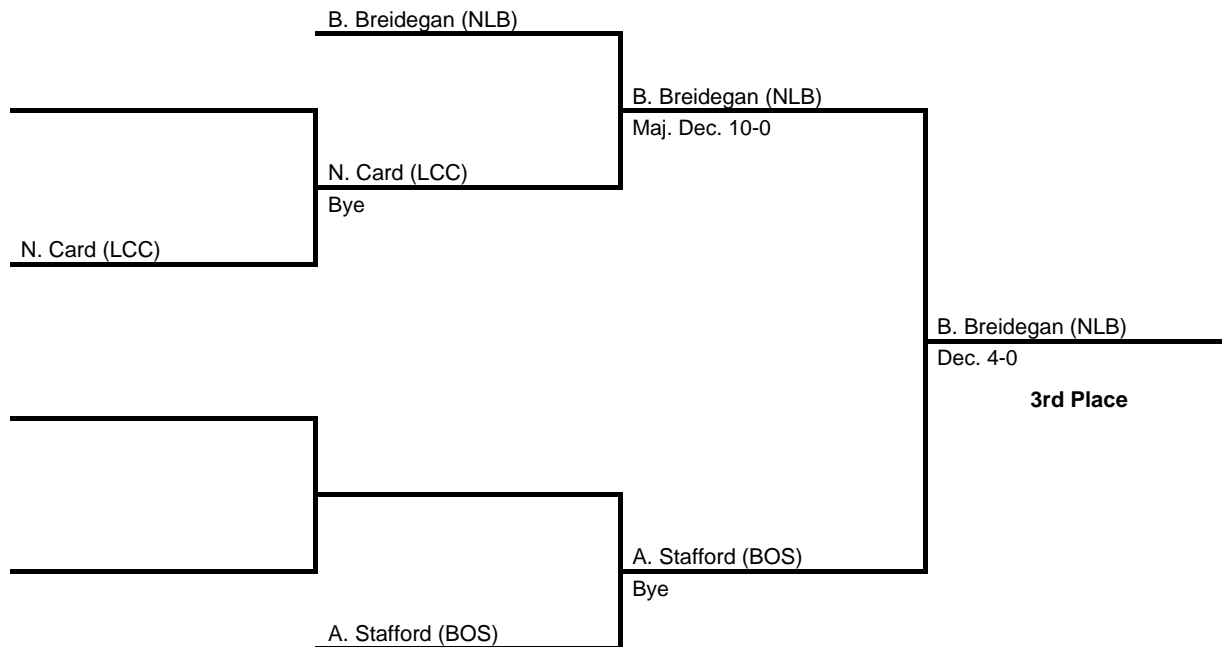

2017 District 3 AA Section 2

at Central Dauphin East HS -- February 18, 2017

results provided by
PA-Wrestling.com

113