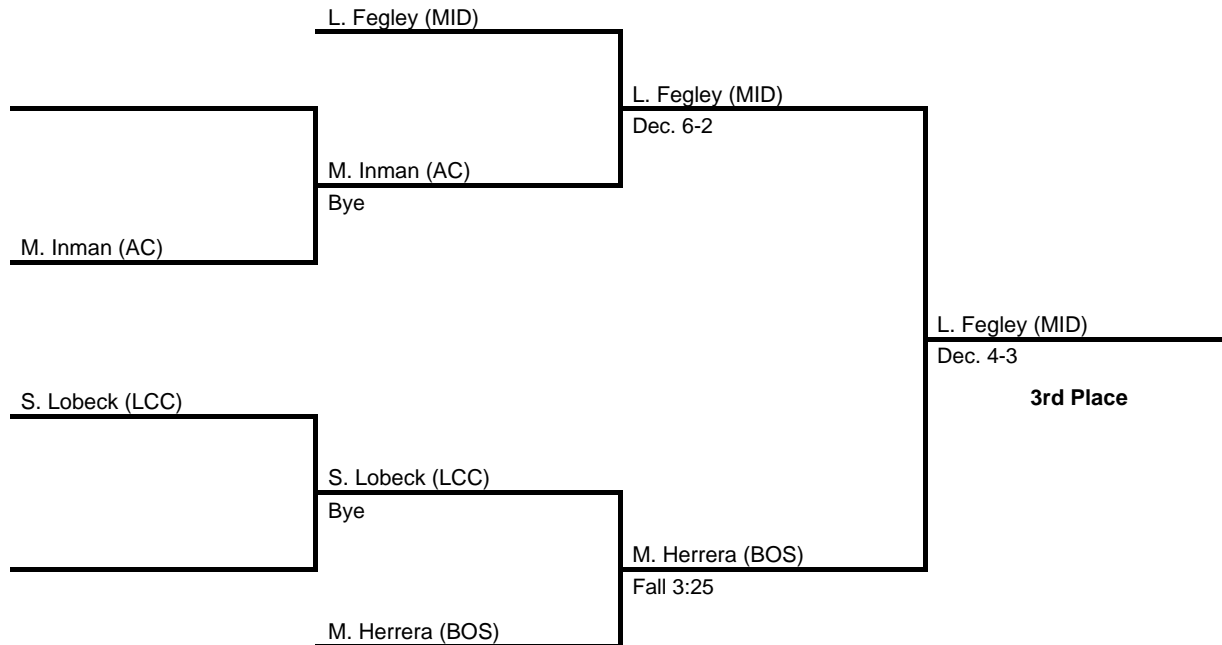

2017 District 3 AA Section 2

at Central Dauphin East HS -- February 18, 2017

results provided by
PA-Wrestling.com

Team Scores

Team scores are final and official.

Place	Pts	School (Abbreviation)	1st	2nd	3rd
1.	225.0	Northern Lebanon (NLB)	7	4	1
2.	183.5	Boiling Springs (BOS)	4	2	4
3.	164.0	Susquehanna Township (ST)	2	5	4
4.	120.5	Middletown (MID)	1	2	3
5.	58.0	Annville Cleona (AC)	-	1	1
6.	19.0	Columbia (COL)	-	-	1
7.	11.0	Lancaster Catholic (LCC)	-	-	-

2017 District 3 AA Section 2

at Central Dauphin East HS -- February 18, 2017

results provided by
PA-Wrestling.com

106

2017 District 3 AA Section 2

at Central Dauphin East HS -- February 18, 2017

results provided by
PA-Wrestling.com