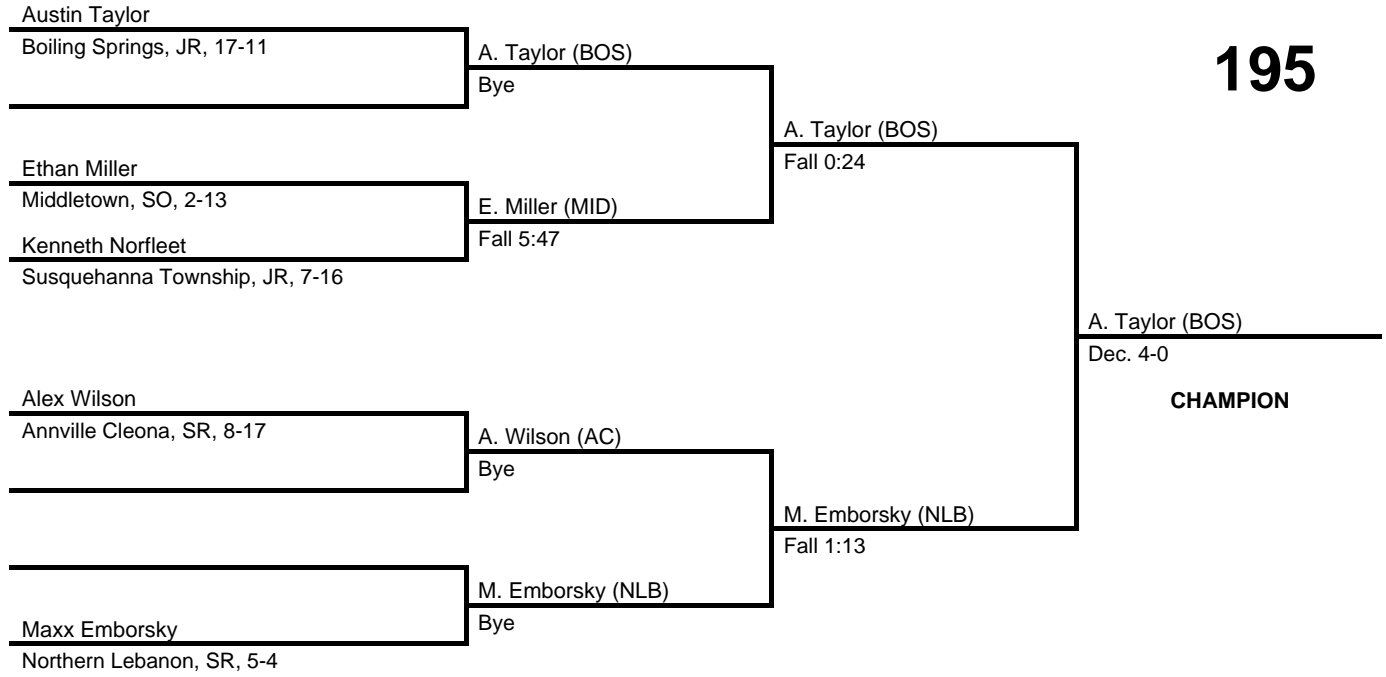

2017 District 3 AA Section 2

at Central Dauphin East HS -- February 18, 2017

results provided by
PA-Wrestling.com

195