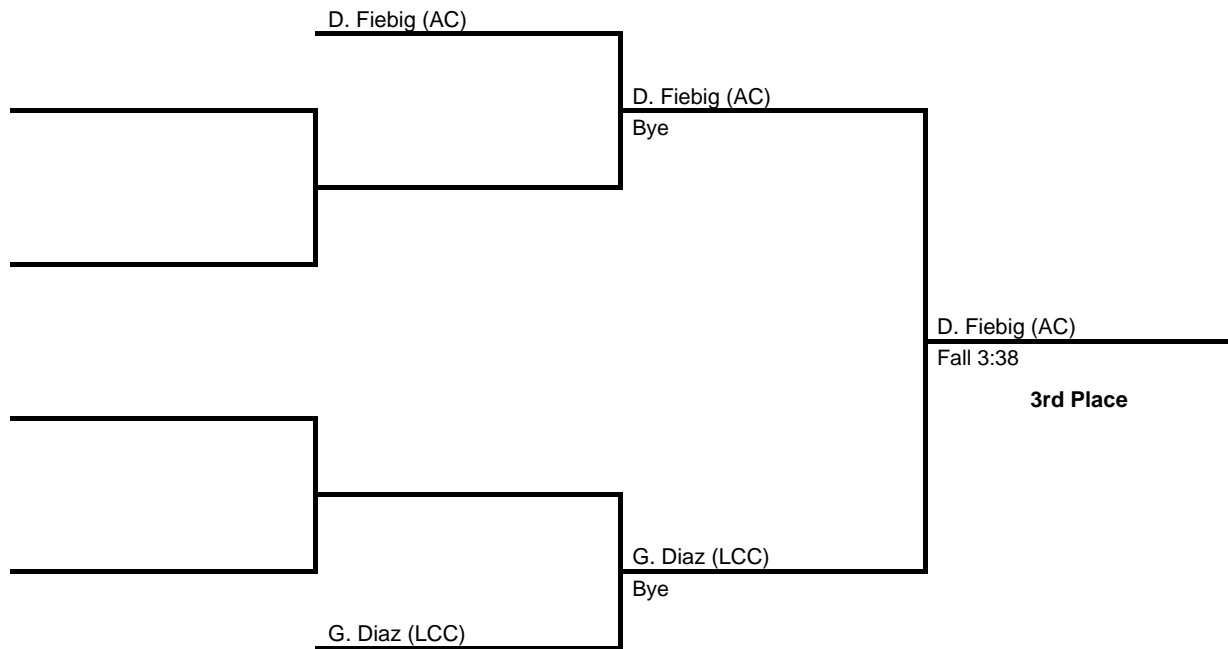

2017 District 3 AA Section 2

at Central Dauphin East HS -- February 18, 2017

results provided by
PA-Wrestling.com