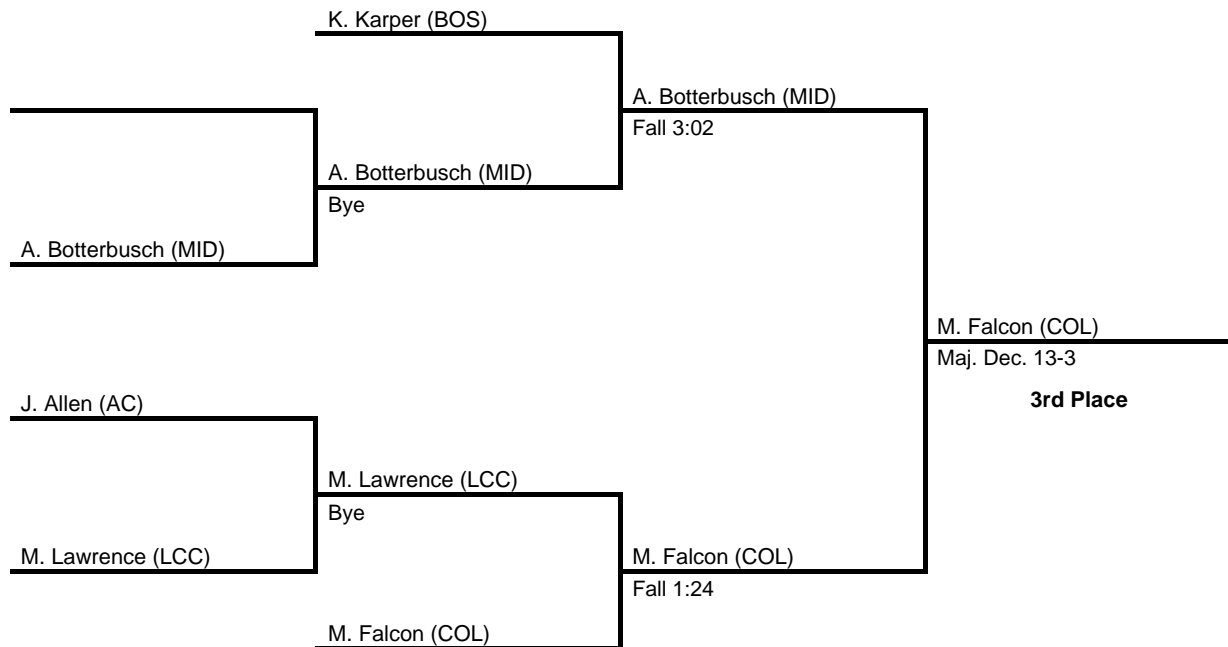

2017 District 3 AA Section 2

at Central Dauphin East HS -- February 18, 2017

results provided by
PA-Wrestling.com

152