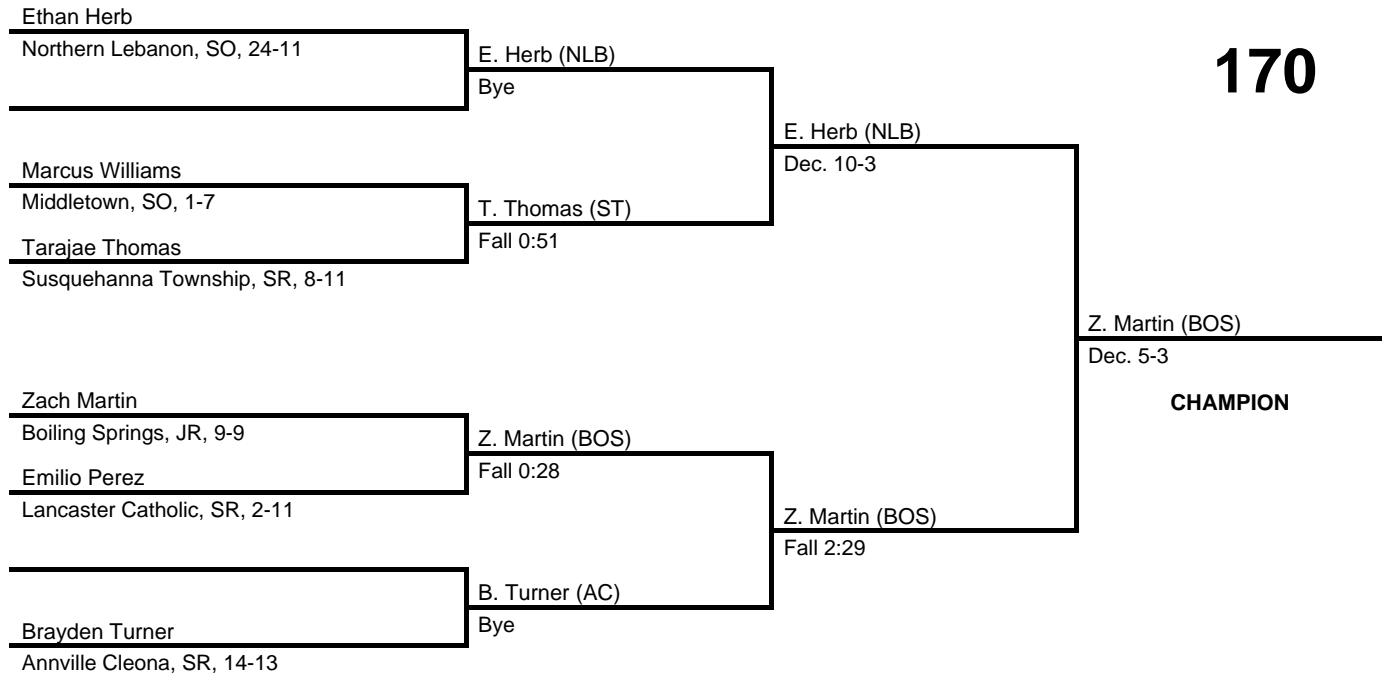

2017 District 3 AA Section 2

at Central Dauphin East HS -- February 18, 2017

results provided by
PA-Wrestling.com

170