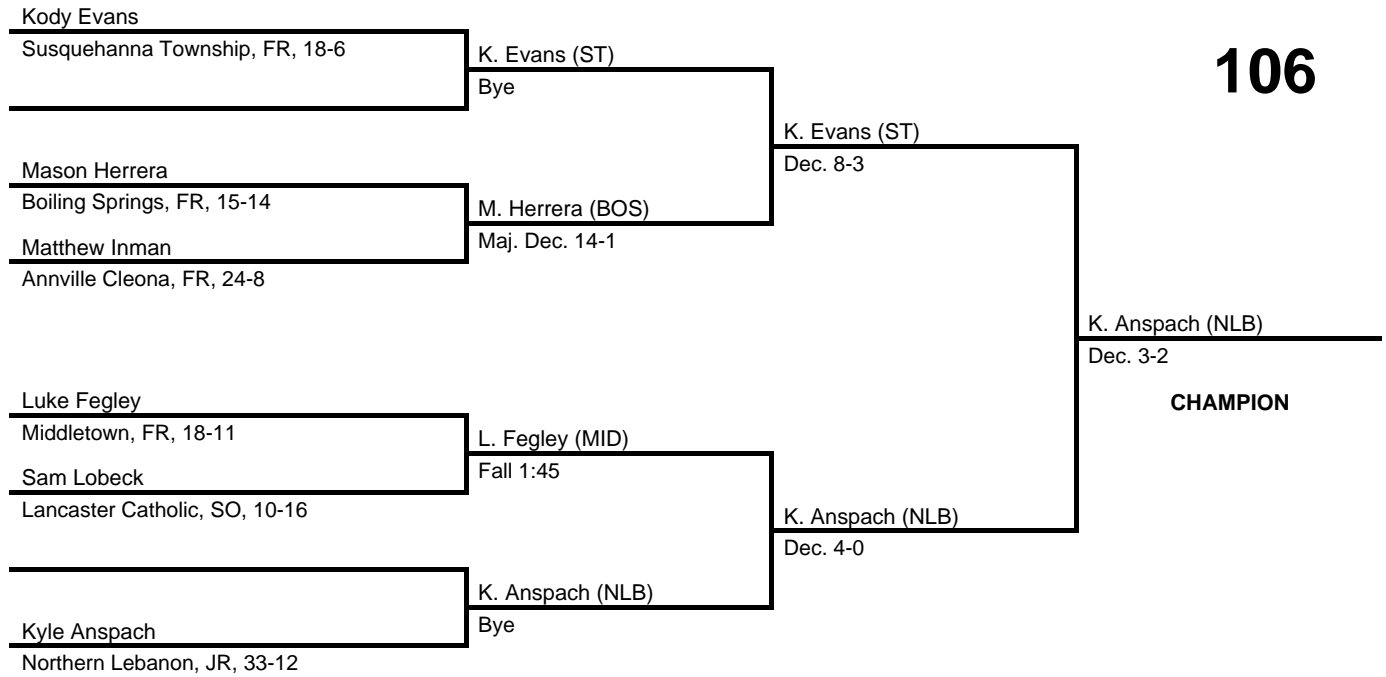

2017 District 3 AA Section 2

at Central Dauphin East HS -- February 18, 2017

results provided by
PA-Wrestling.com

Team Scores

Team scores are final and official.

Place	Pts	School (Abbreviation)	1st	2nd	3rd
1.	225.0	Northern Lebanon (NLB)	7	4	1
2.	183.5	Boiling Springs (BOS)	4	2	4
3.	164.0	Susquehanna Township (ST)	2	5	4
4.	120.5	Middletown (MID)	1	2	3
5.	58.0	Annville Cleona (AC)	-	1	1
6.	19.0	Columbia (COL)	-	-	1
7.	11.0	Lancaster Catholic (LCC)	-	-	-

2017 District 3 AA Section 2

at Central Dauphin East HS -- February 18, 2017

results provided by
PA-Wrestling.com

106

2017 District 3 AA Section 2

at Central Dauphin East HS -- February 18, 2017

results provided by
PA-Wrestling.com