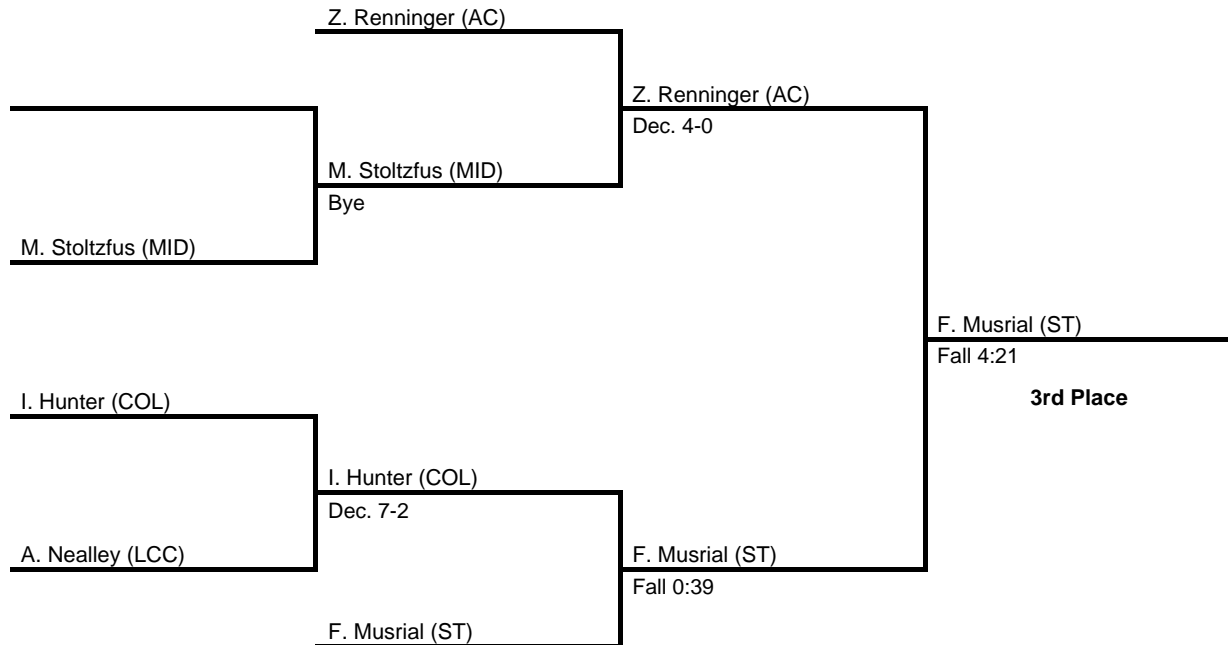

2017 District 3 AA Section 2

at Central Dauphin East HS -- February 18, 2017

results provided by
PA-Wrestling.com