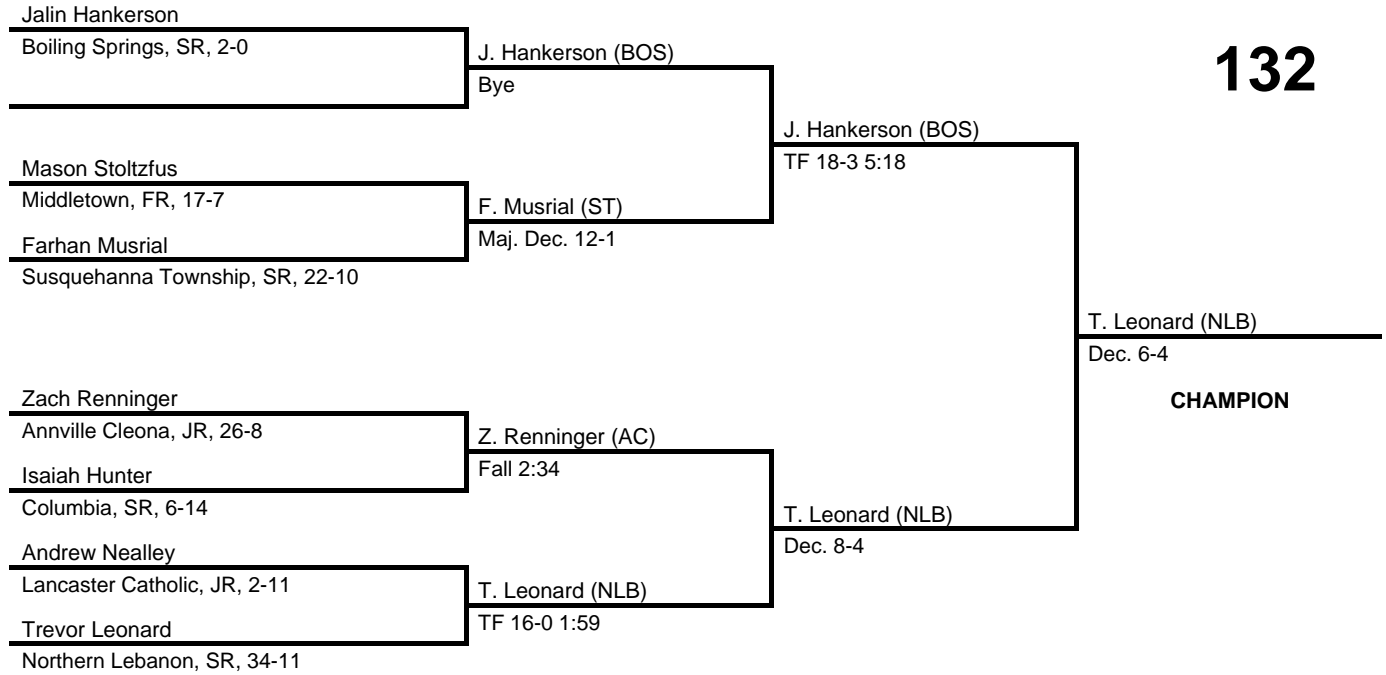

2017 District 3 AA Section 2

at Central Dauphin East HS -- February 18, 2017

results provided by
PA-Wrestling.com