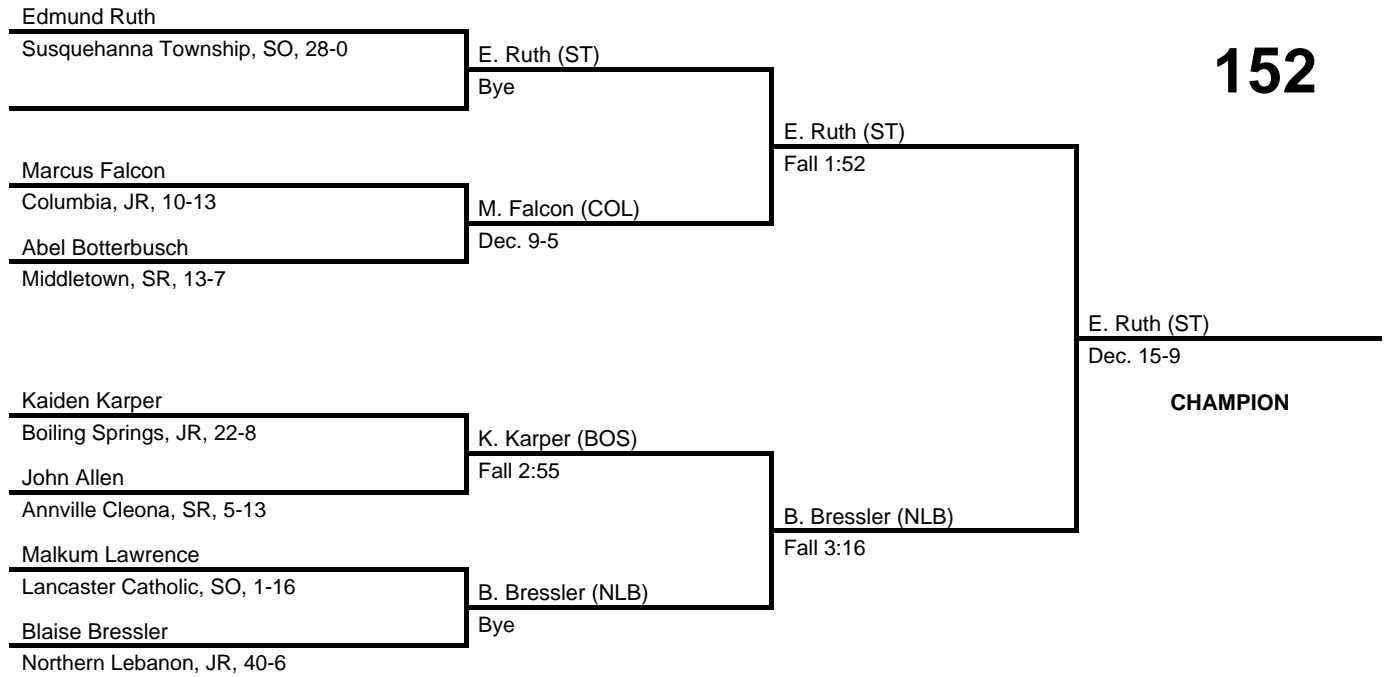

2017 District 3 AA Section 2

at Central Dauphin East HS -- February 18, 2017

results provided by
PA-Wrestling.com

152