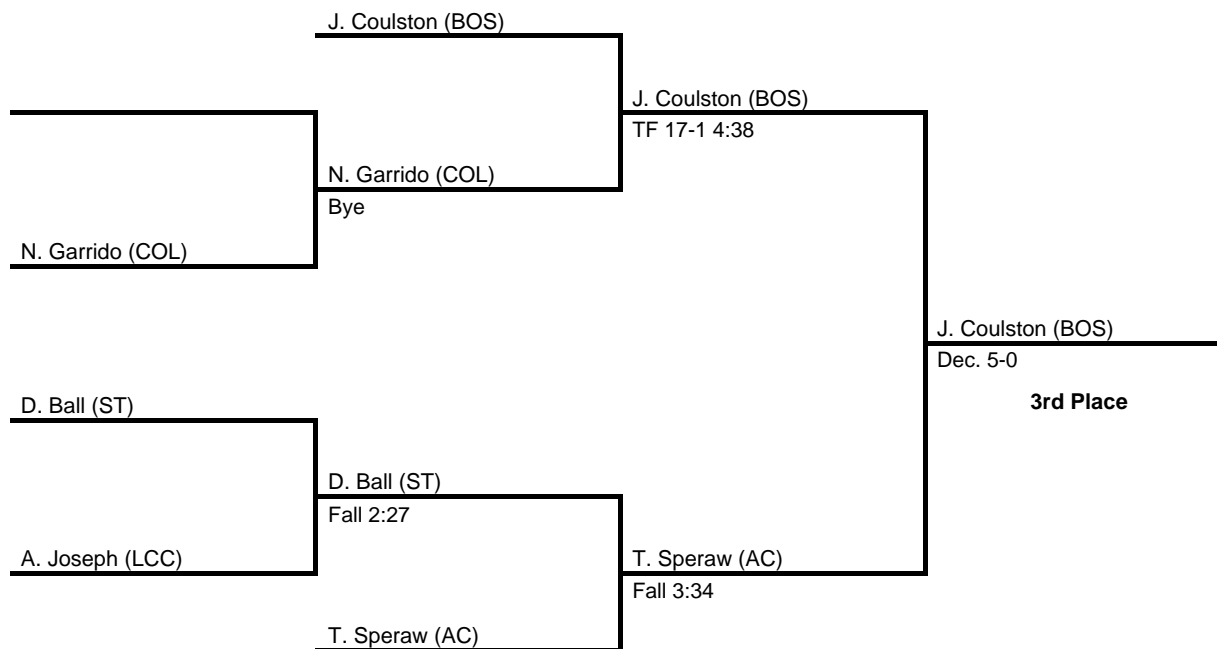

2017 District 3 AA Section 2

at Central Dauphin East HS -- February 18, 2017

results provided by
PA-Wrestling.com

138