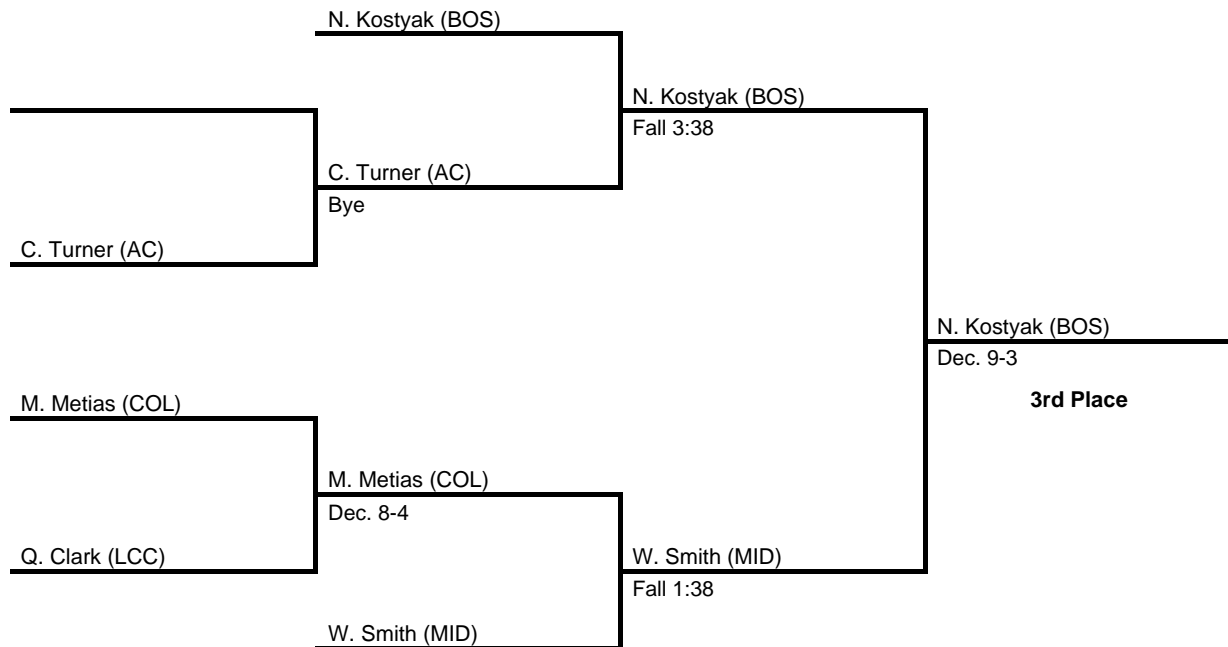

2017 District 3 AA Section 2

at Central Dauphin East HS -- February 18, 2017

results provided by
PA-Wrestling.com