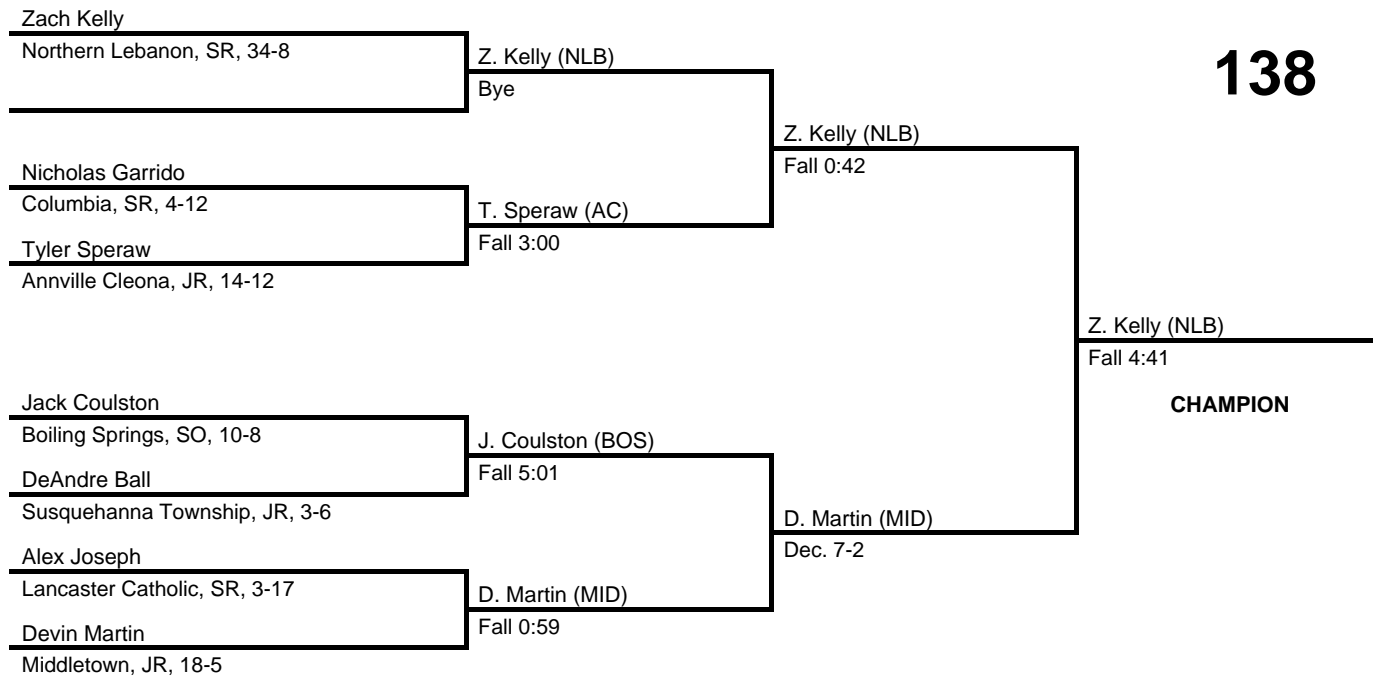

2017 District 3 AA Section 2

at Central Dauphin East HS -- February 18, 2017

results provided by
PA-Wrestling.com

138