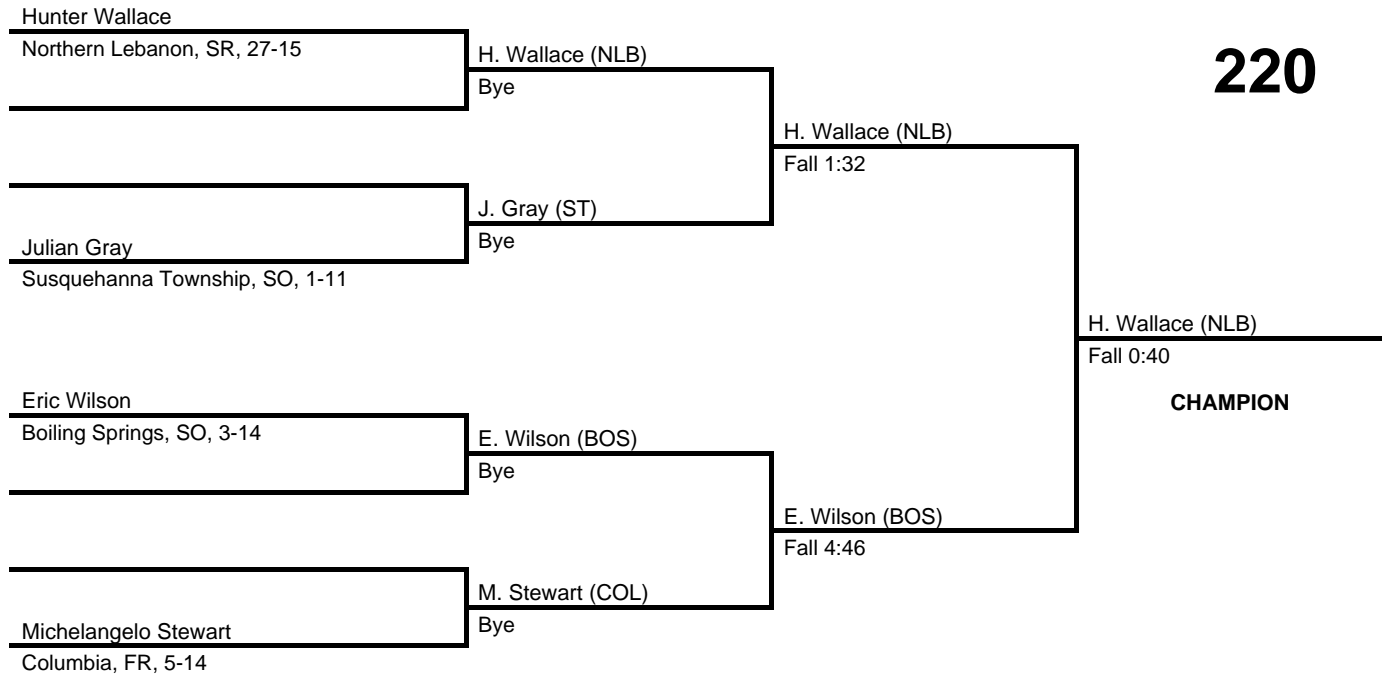

2017 District 3 AA Section 2

at Central Dauphin East HS -- February 18, 2017

results provided by
PA-Wrestling.com