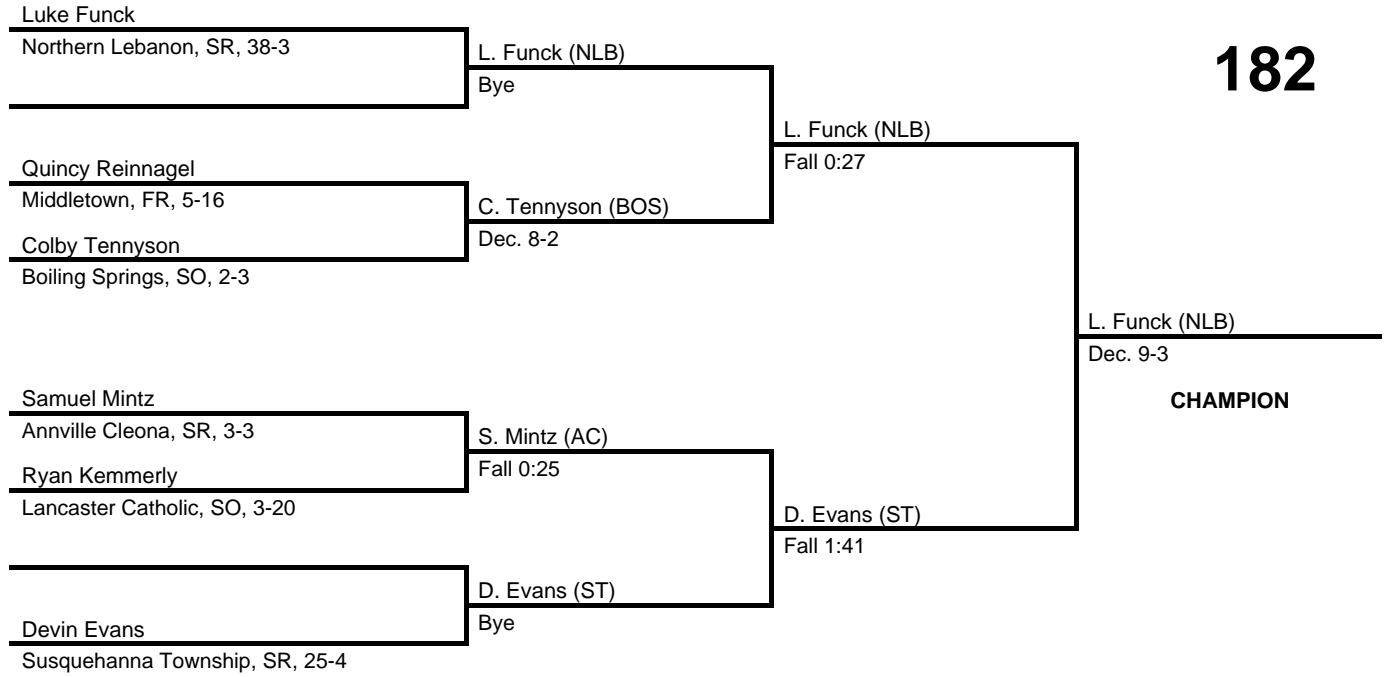

170

2017 District 3 AA Section 2

at Central Dauphin East HS -- February 18, 2017

results provided by
PA-Wrestling.com

182

2017 District 3 AA Section 2

at Central Dauphin East HS -- February 18, 2017

results provided by
PA-Wrestling.com