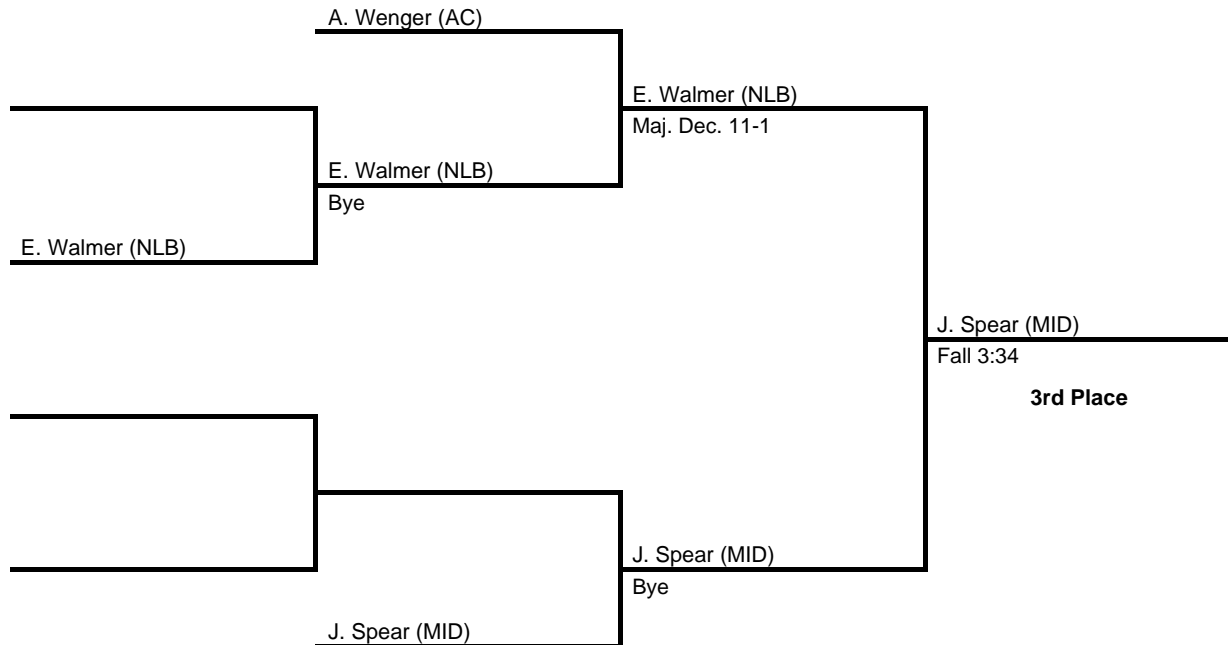

138

2017 District 3 AA Section 2

at Central Dauphin East HS -- February 18, 2017

results provided by
PA-Wrestling.com

145

2017 District 3 AA Section 2

at Central Dauphin East HS -- February 18, 2017

results provided by
PA-Wrestling.com