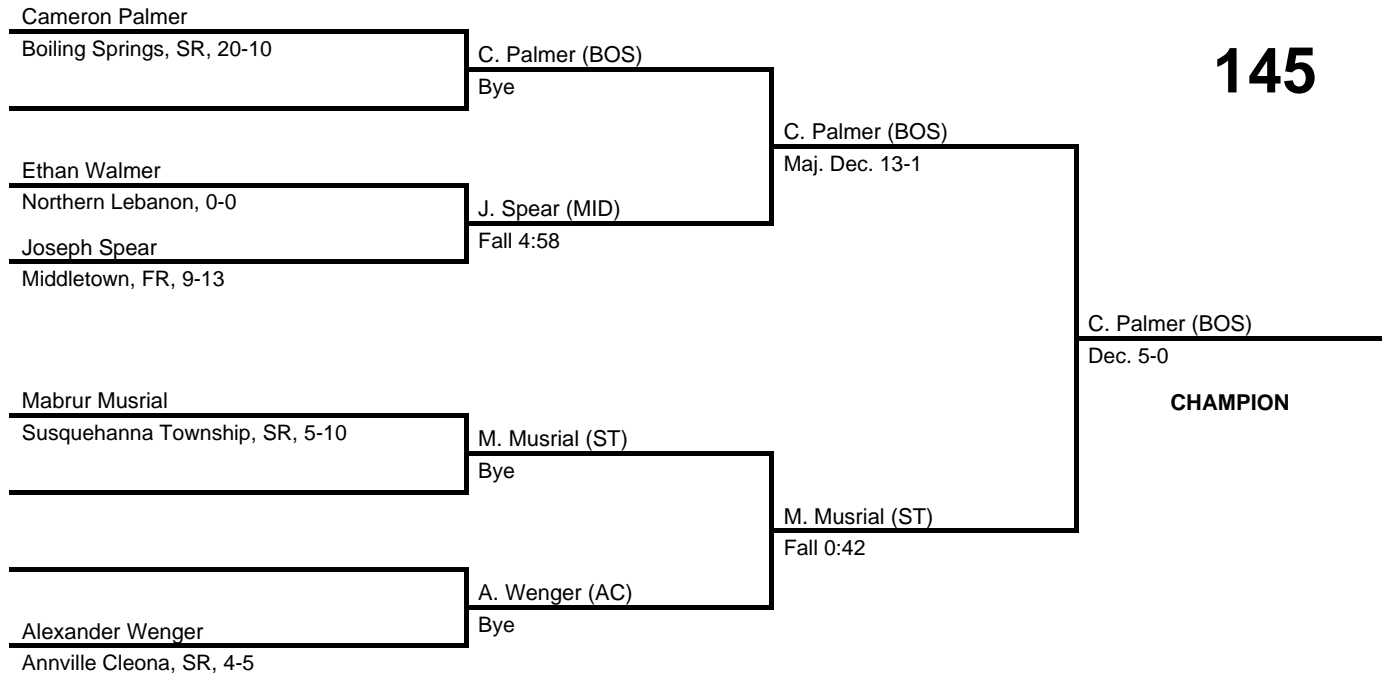

138

2017 District 3 AA Section 2

at Central Dauphin East HS -- February 18, 2017

results provided by
PA-Wrestling.com

145

2017 District 3 AA Section 2

at Central Dauphin East HS -- February 18, 2017

results provided by
PA-Wrestling.com