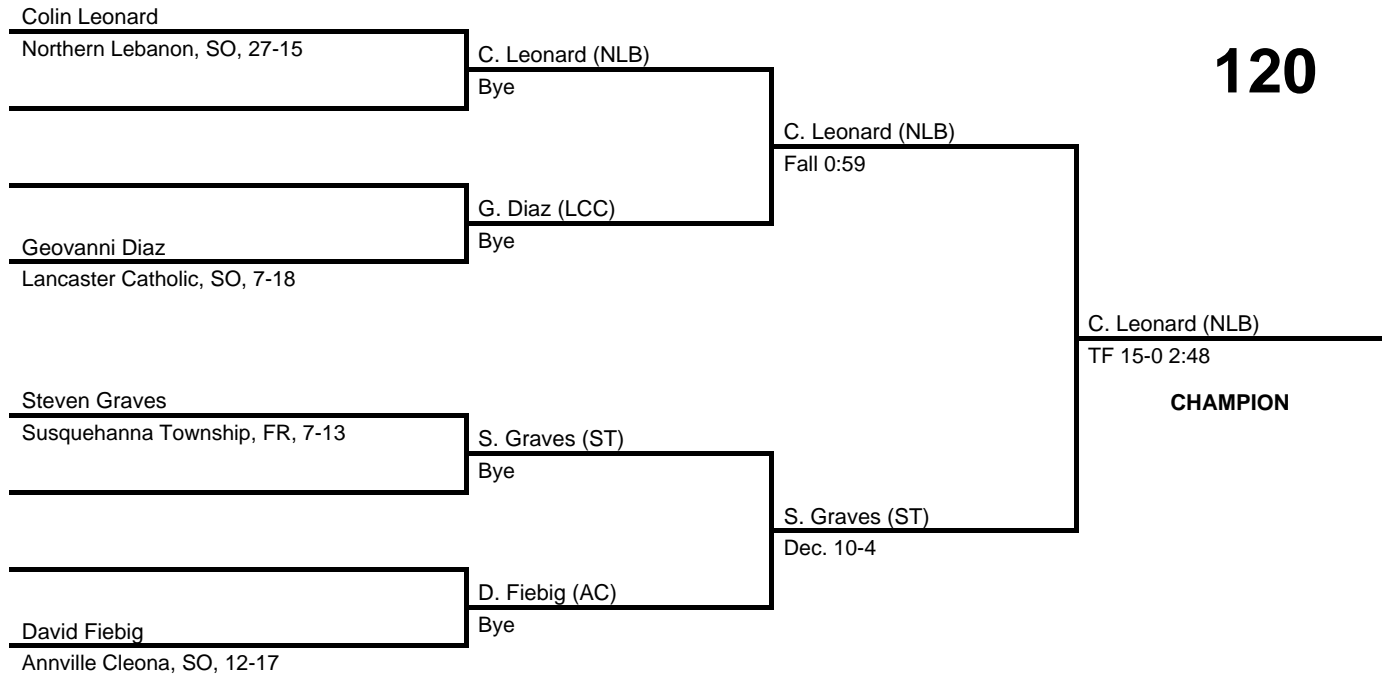

2017 District 3 AA Section 2

at Central Dauphin East HS -- February 18, 2017

results provided by
PA-Wrestling.com