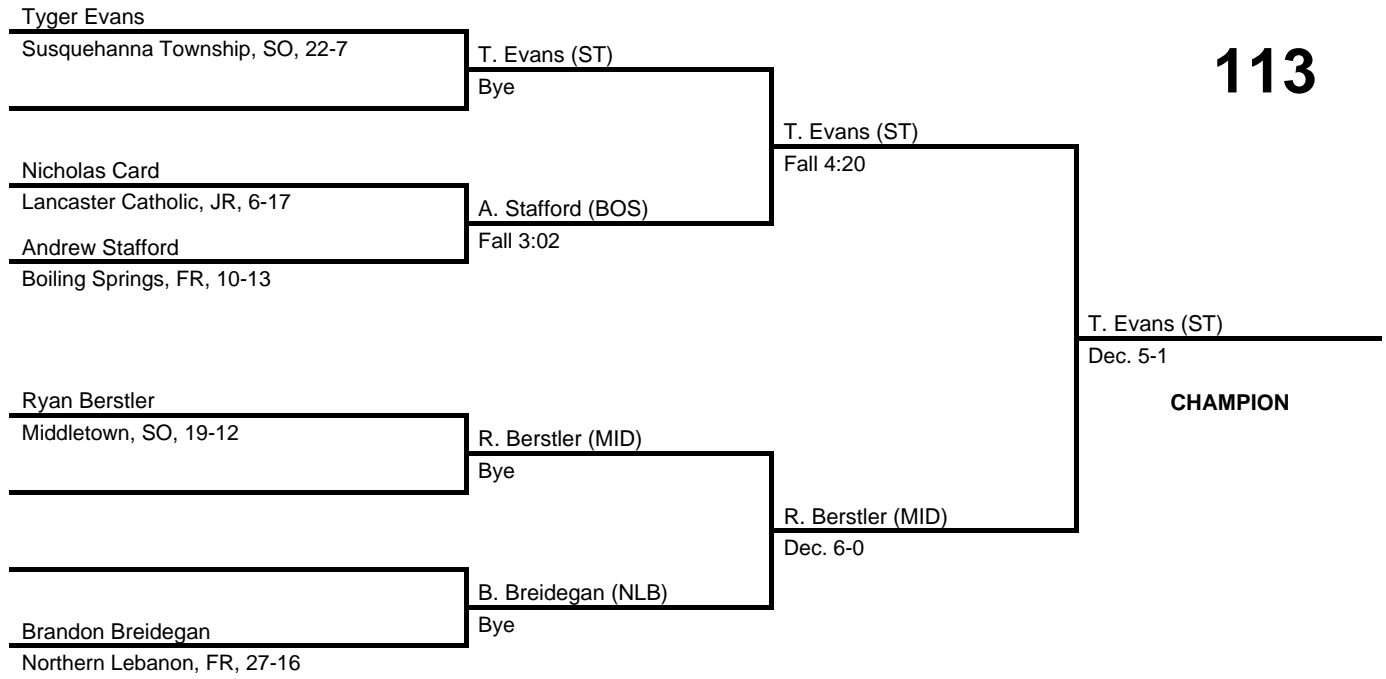

2017 District 3 AA Section 2

at Central Dauphin East HS -- February 18, 2017

results provided by
PA-Wrestling.com

113