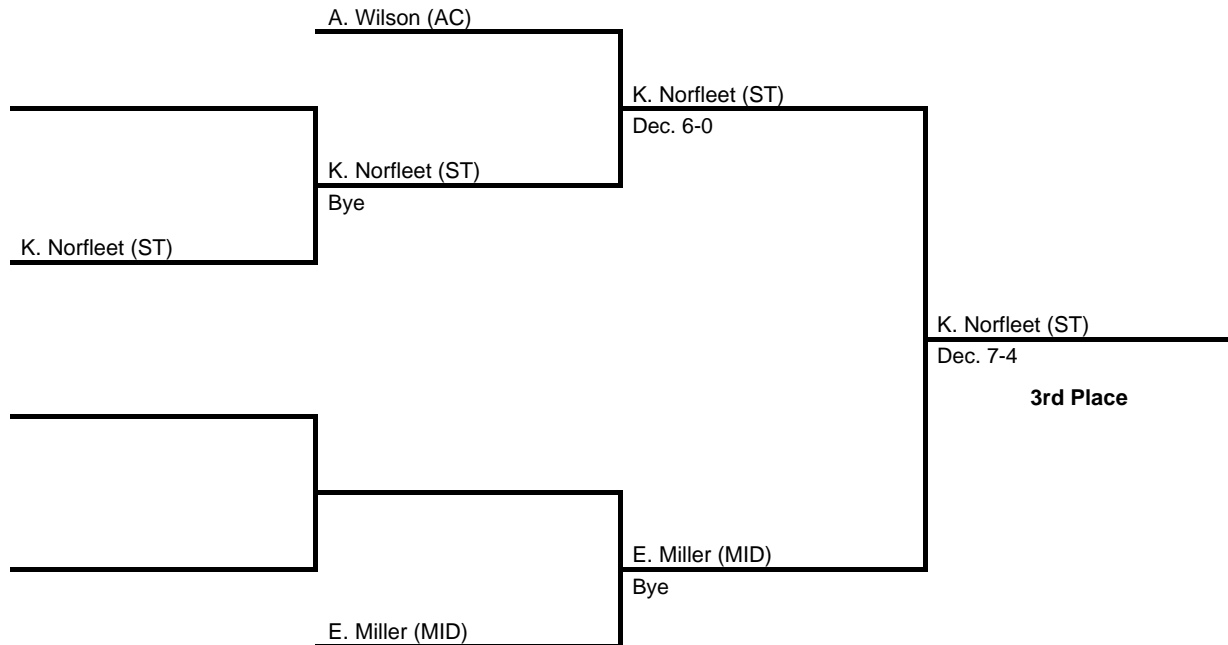

2017 District 3 AA Section 2

at Central Dauphin East HS -- February 18, 2017

results provided by
PA-Wrestling.com

195