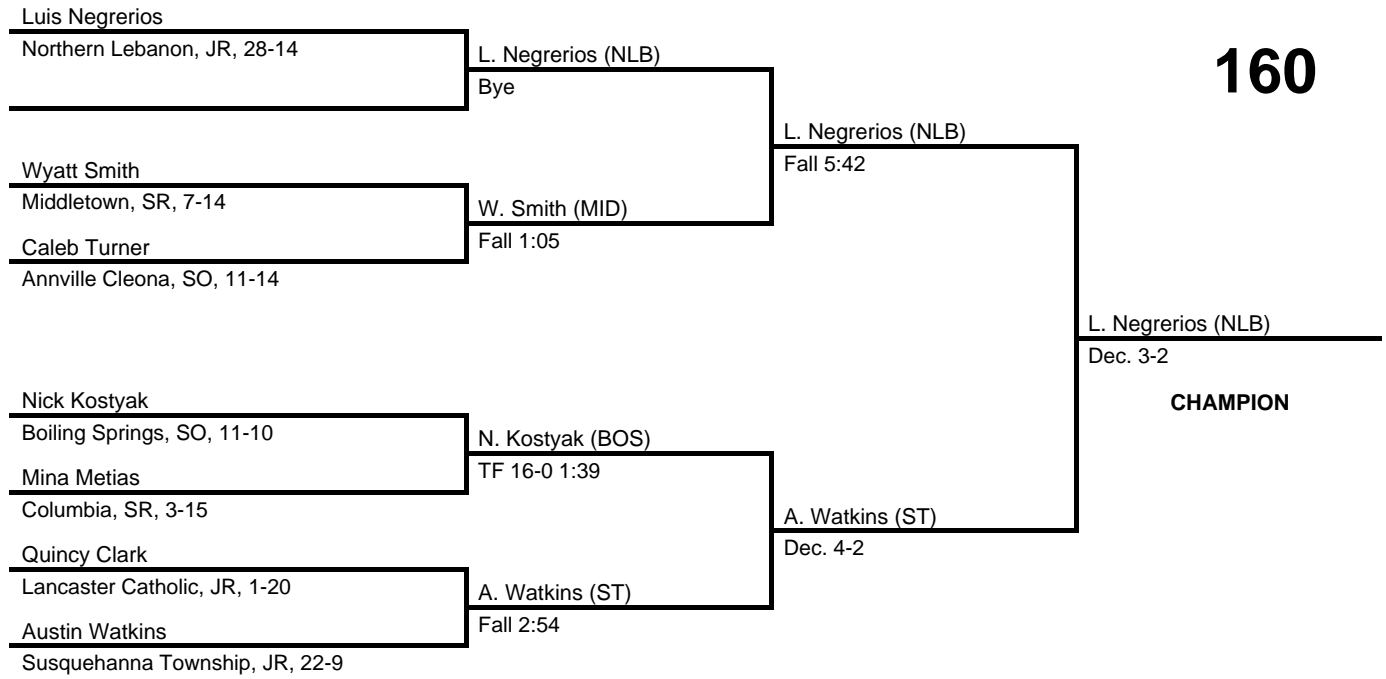

2017 District 3 AA Section 2

at Central Dauphin East HS -- February 18, 2017

results provided by
PA-Wrestling.com