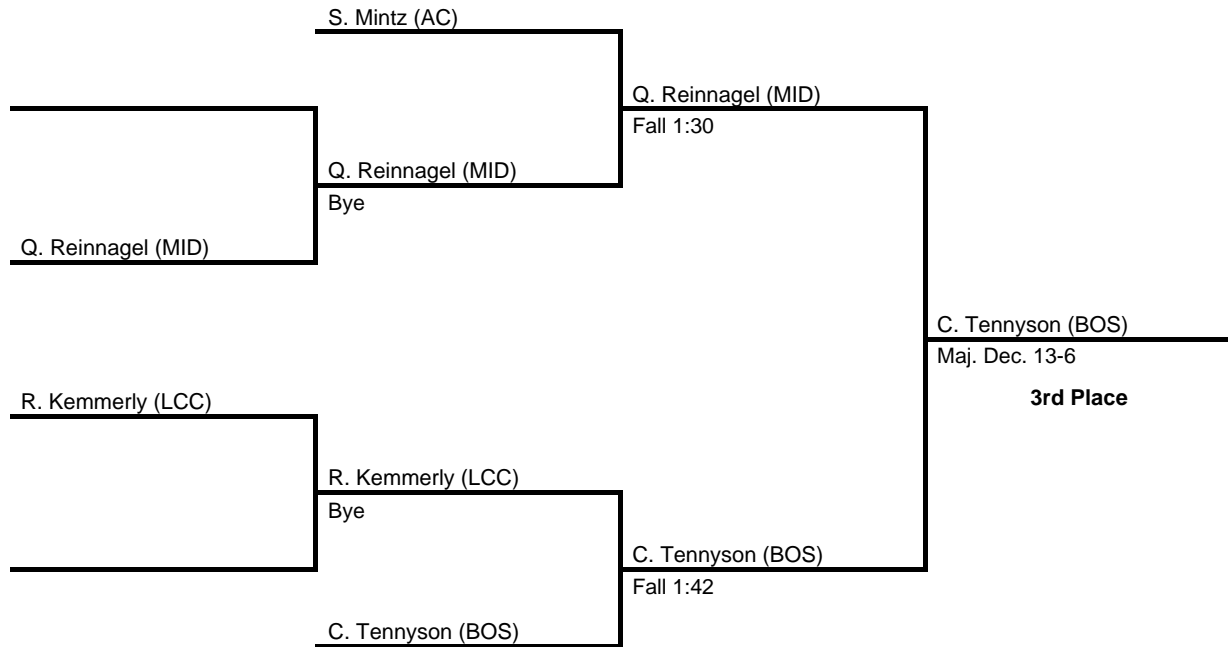

170

2017 District 3 AA Section 2

at Central Dauphin East HS -- February 18, 2017

results provided by
PA-Wrestling.com

182

2017 District 3 AA Section 2

at Central Dauphin East HS -- February 18, 2017

results provided by
PA-Wrestling.com