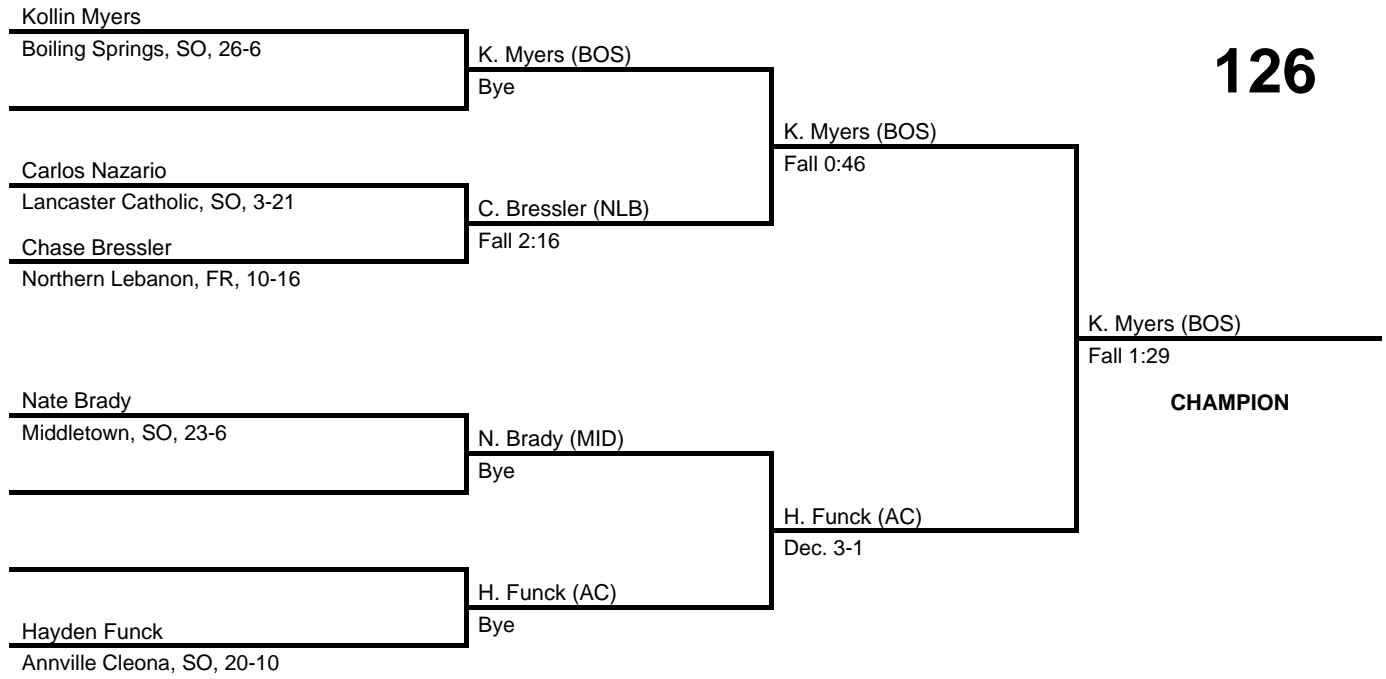

2017 District 3 AA Section 2

at Central Dauphin East HS -- February 18, 2017

results provided by
PA-Wrestling.com

126