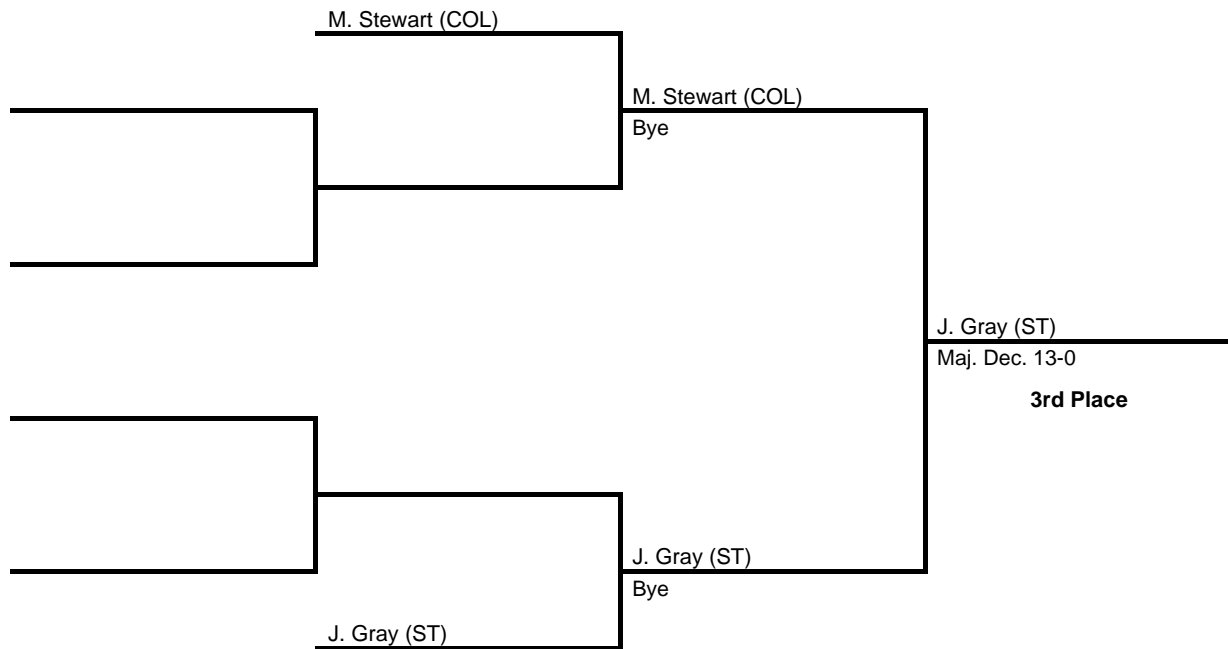

2017 District 3 AA Section 2

at Central Dauphin East HS -- February 18, 2017

results provided by
PA-Wrestling.com