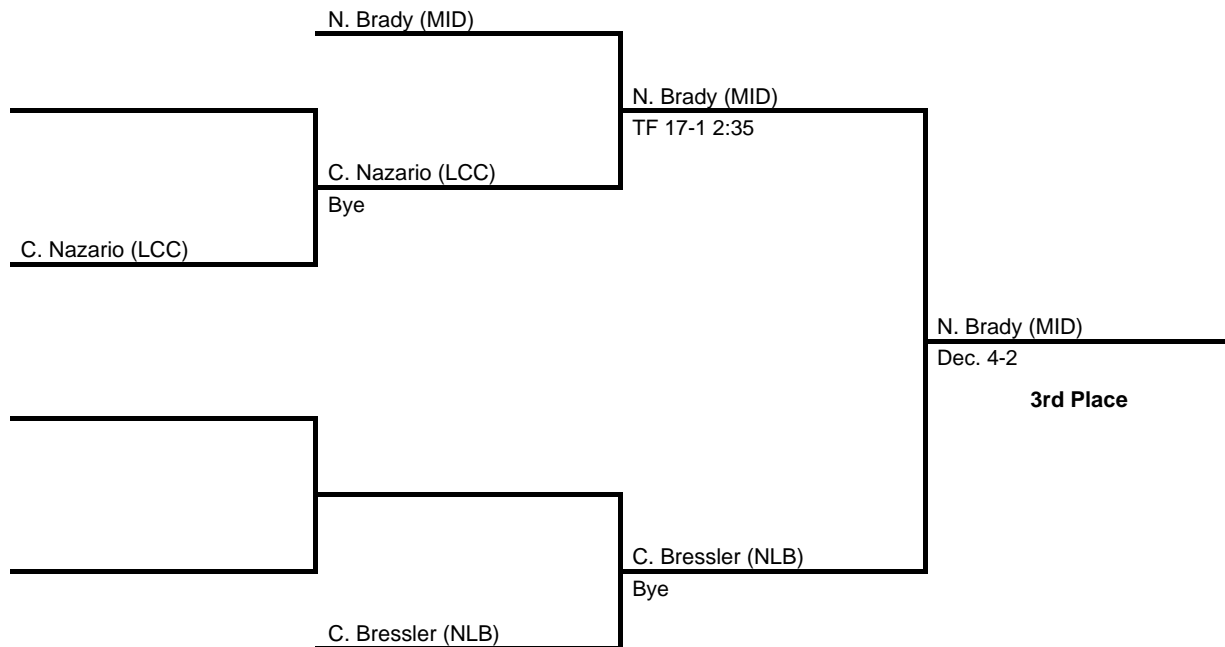

2017 District 3 AA Section 2

at Central Dauphin East HS -- February 18, 2017

results provided by
PA-Wrestling.com

126