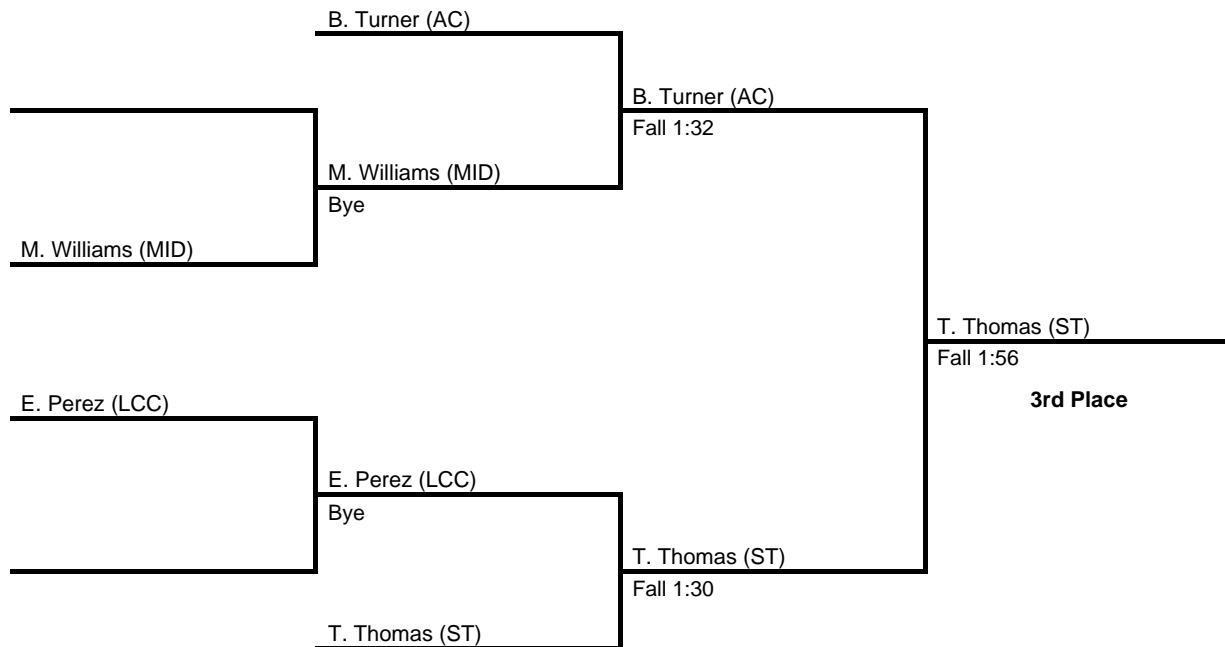

2017 District 3 AA Section 2

at Central Dauphin East HS -- February 18, 2017

results provided by
PA-Wrestling.com

170