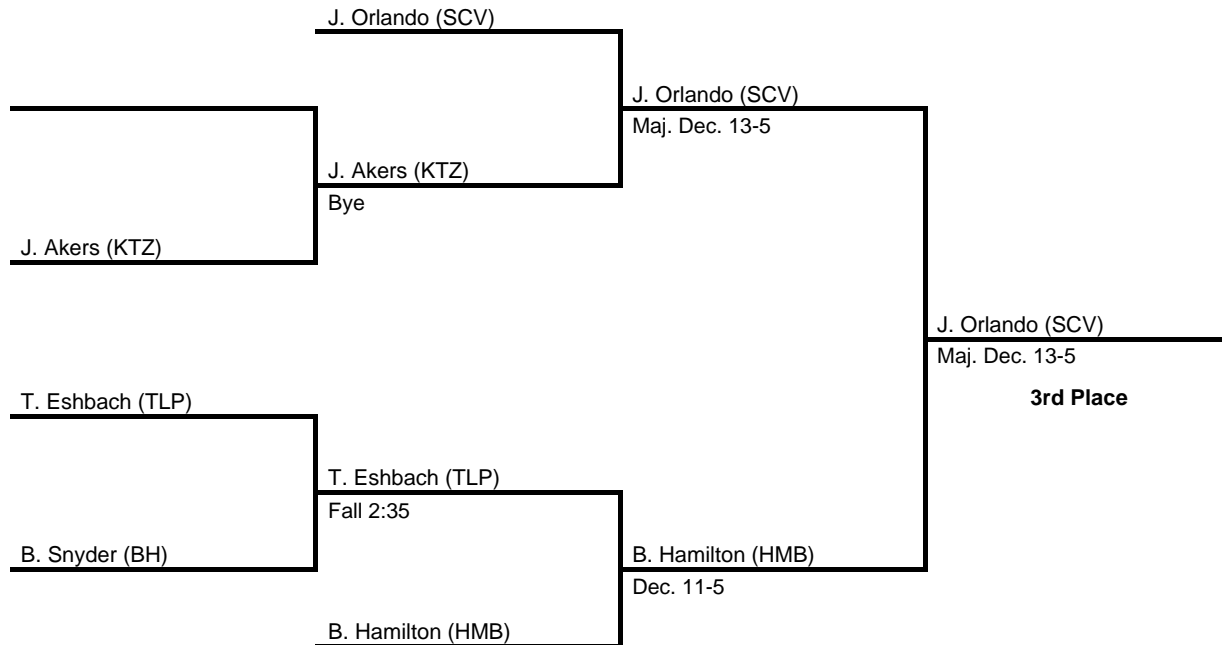

at Hamburg HS -- February 18, 2017

results provided by
PA-Wrestling.com

145

2017 District 3 AA Section 1

at Hamburg HS -- February 18, 2017

results provided by
PA-Wrestling.com

152

2017 District 3 AA Section 1