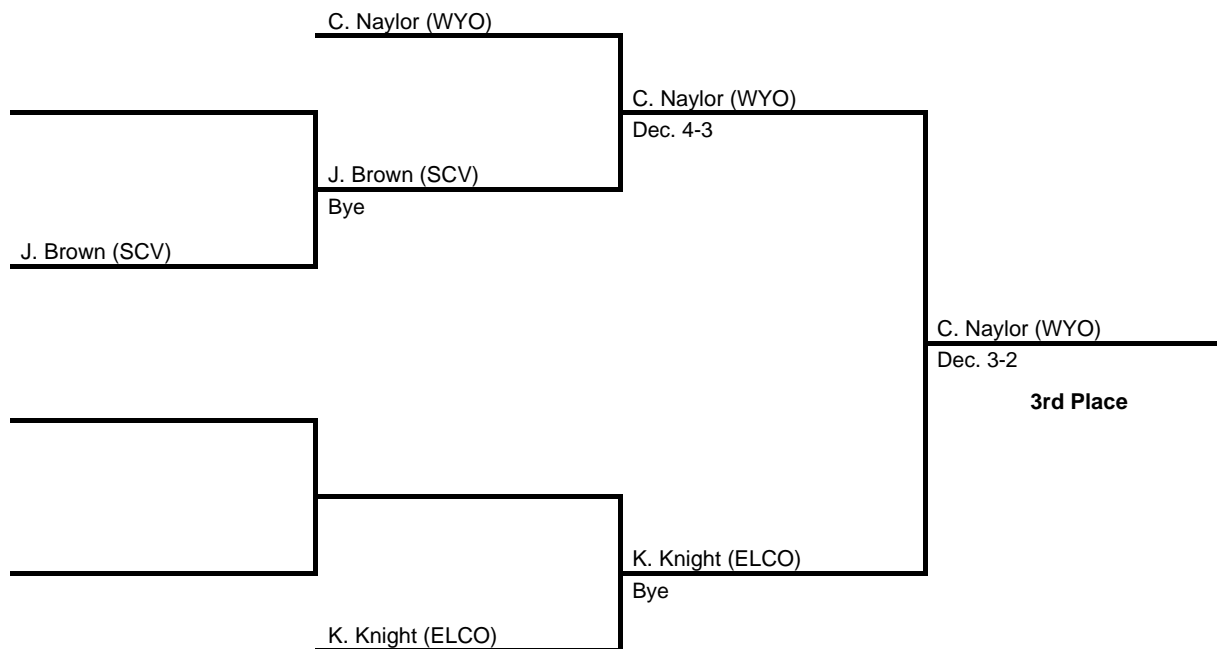

2017 District 3 AA Section 1

at Hamburg HS -- February 18, 2017

results provided by
PA-Wrestling.com

182