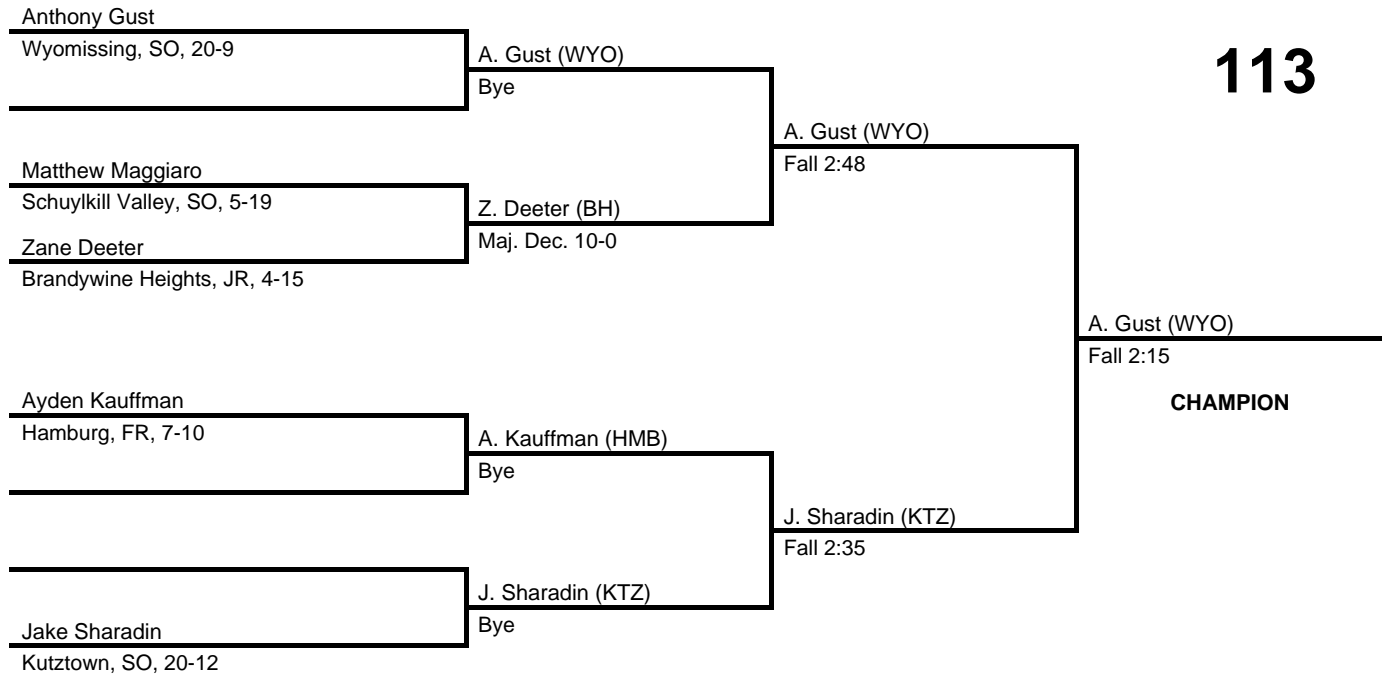

2017 District 3 AA Section 1

at Hamburg HS -- February 18, 2017

results provided by
PA-Wrestling.com

113