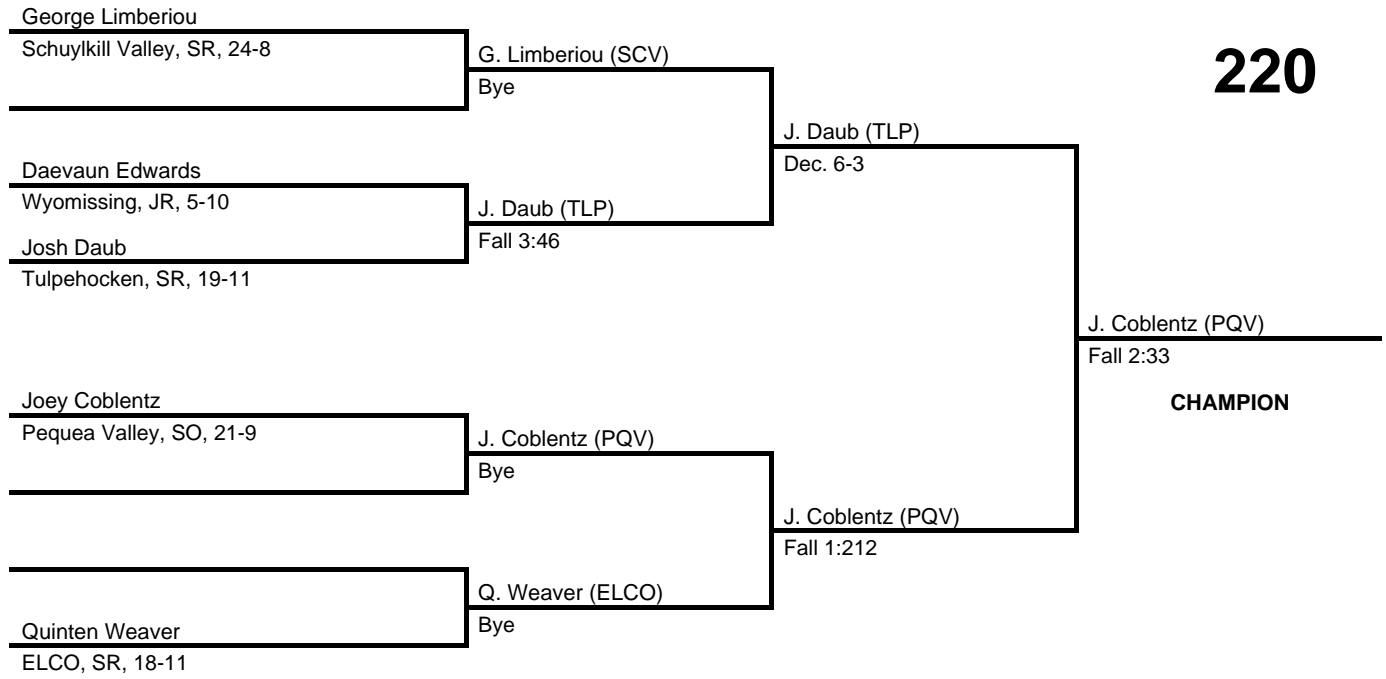

results provided by
PA-Wrestling.com

182

2017 District 3 AA Section 1

at Hamburg HS -- February 18, 2017

results provided by
PA-Wrestling.com

2017 District 3 AA Section 1

at Hamburg HS -- February 18, 2017

results provided by
PA-Wrestling.com