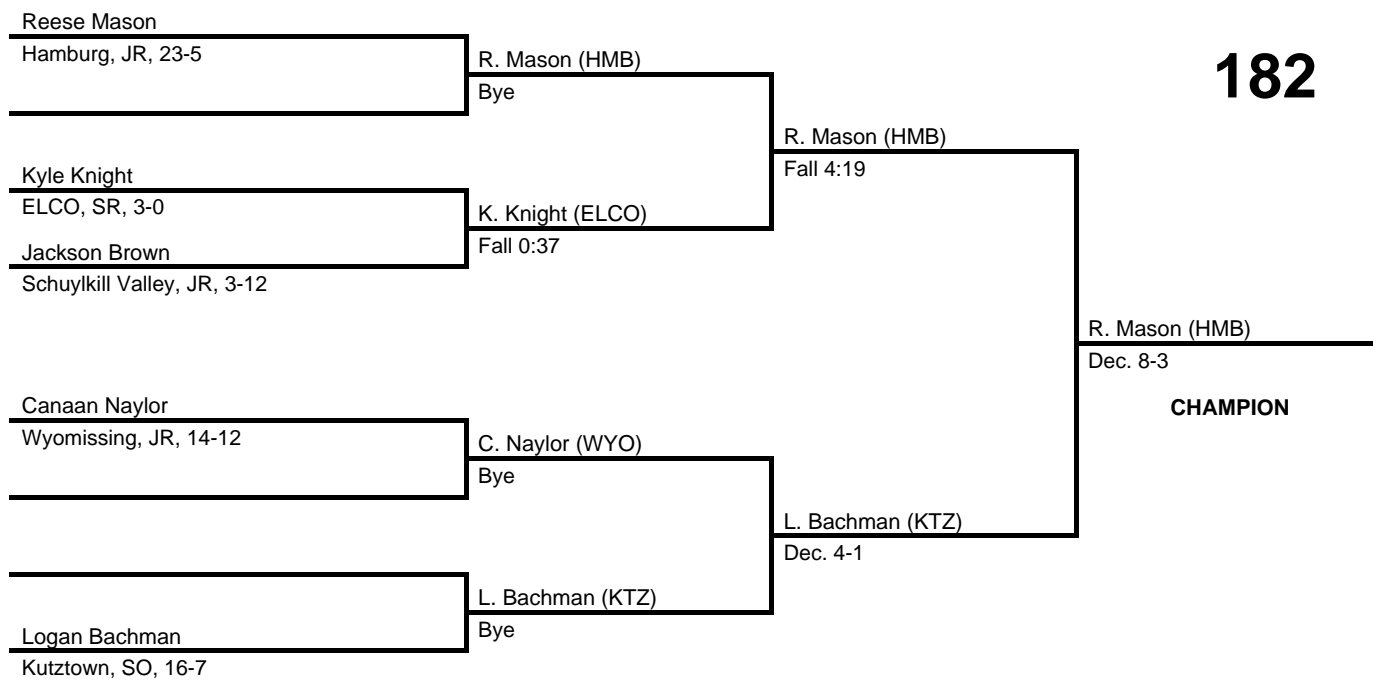

2017 District 3 AA Section 1

at Hamburg HS -- February 18, 2017

results provided by
PA-Wrestling.com

182