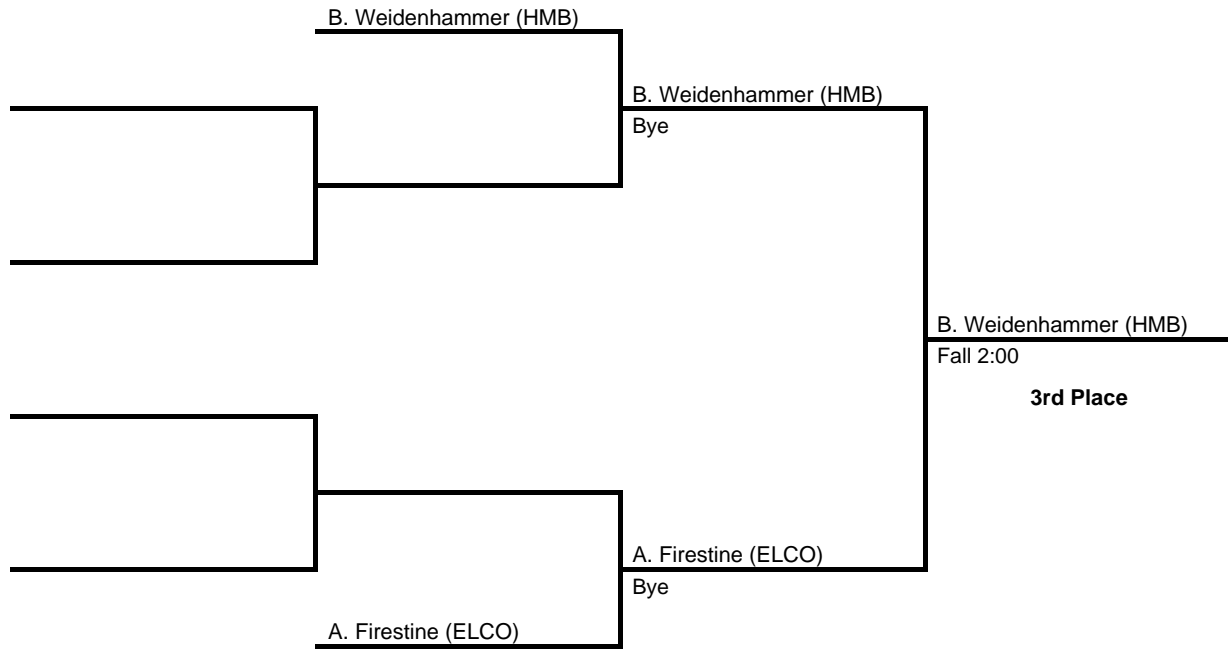

at Hamburg HS -- February 18, 2017

results provided by
PA-Wrestling.com

2017 District 3 AA Section 1

at Hamburg HS -- February 18, 2017

results provided by
PA-Wrestling.com

2017 District 3 AA Section 1

at Hamburg HS -- February 18, 2017