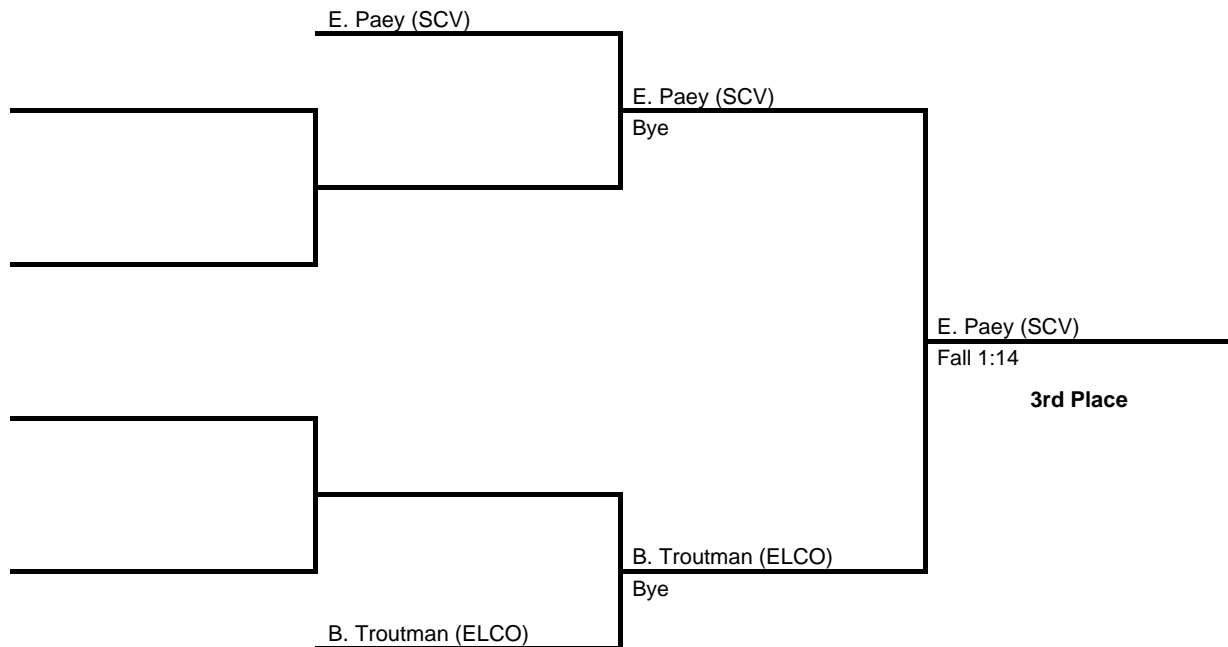

2017 District 3 AA Section 1

at Hamburg HS -- February 18, 2017

results provided by
PA-Wrestling.com

Team Scores

Team scores are final and official.

Place	Pts	School (Abbreviation)	1st	2nd	3rd
1.	128.0	Hamburg (HMB)	2	2	3
2.	126.5	Schuylkill Valley (SCV)	1	4	3
3.	111.5	Wyomissing (WYO)	1	4	2
4.	107.0	Pequea Valley (PQV)	5	-	-
5.	86.0	Kutztown (KTZ)	2	2	1
6.	76.5	Brandywine Heights (BH)	2	-	2
7.	69.0	ELCO (ELCO)	1	-	3
8.	35.5	Tulpehocken (TLP)	-	2	-

2017 District 3 AA Section 1

at Hamburg HS -- February 18, 2017

results provided by
PA-Wrestling.com

106