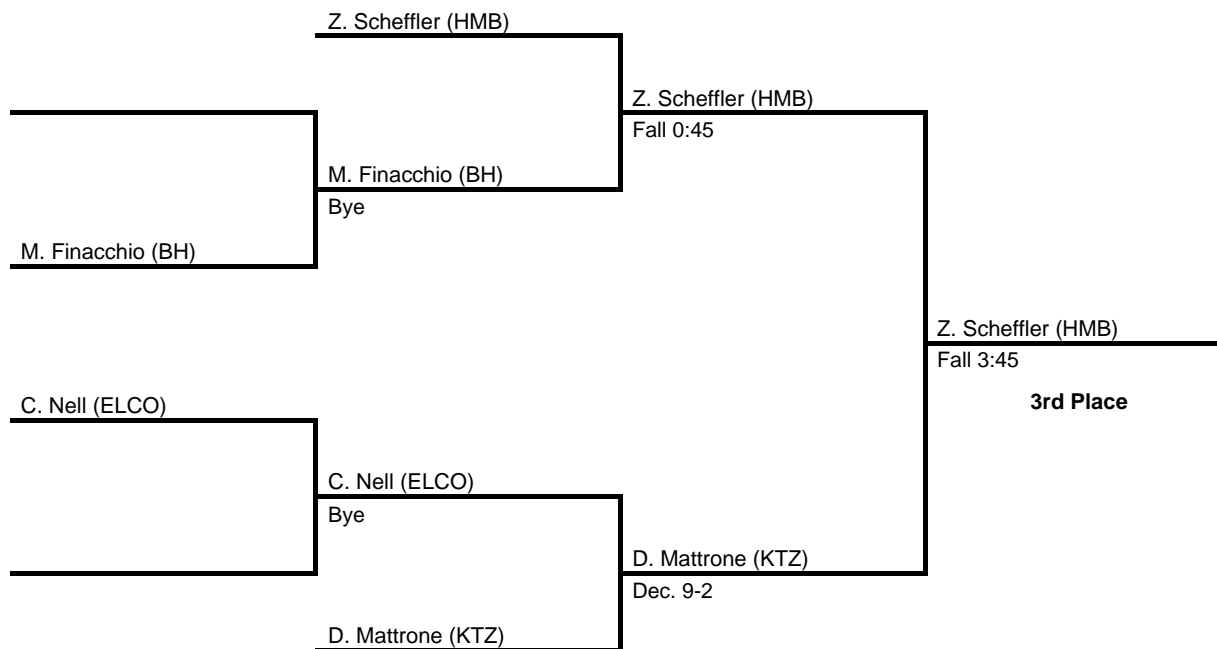

2017 District 3 AA Section 1

at Hamburg HS -- February 18, 2017

results provided by
PA-Wrestling.com