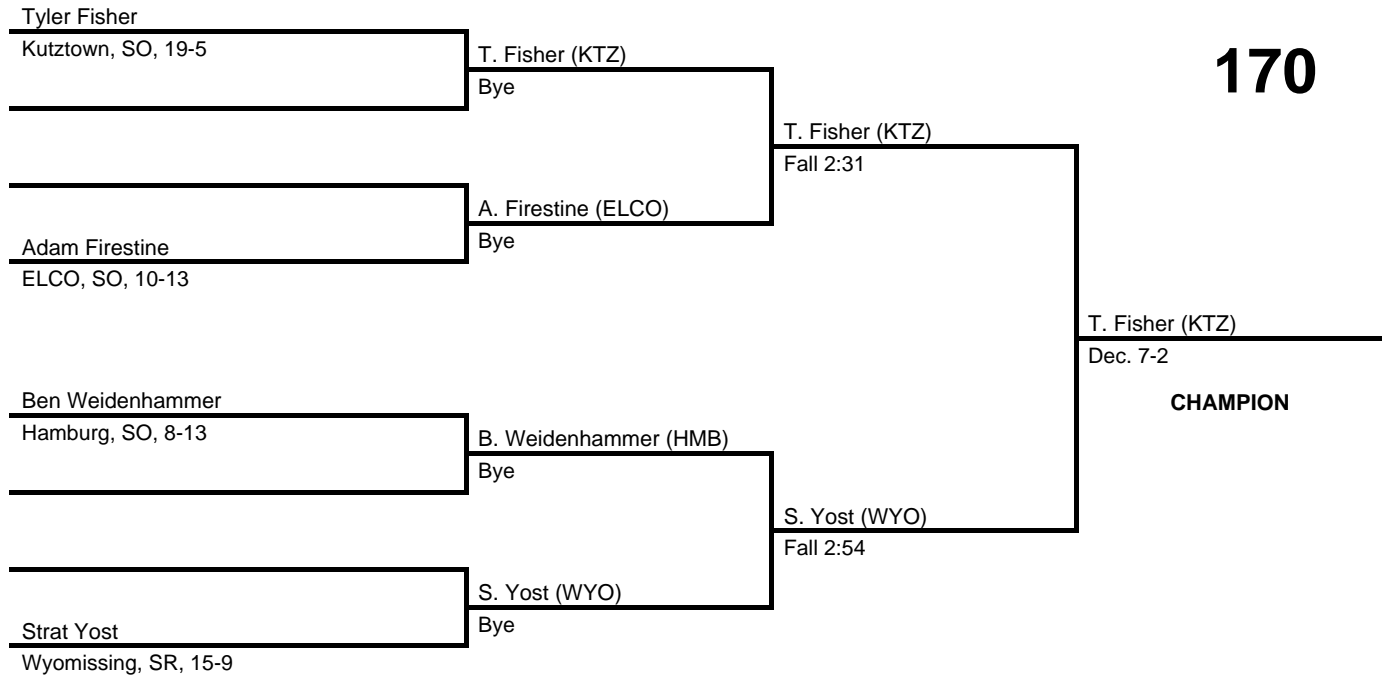

at Hamburg HS -- February 18, 2017

results provided by
PA-Wrestling.com

2017 District 3 AA Section 1

at Hamburg HS -- February 18, 2017

results provided by
PA-Wrestling.com

2017 District 3 AA Section 1

at Hamburg HS -- February 18, 2017