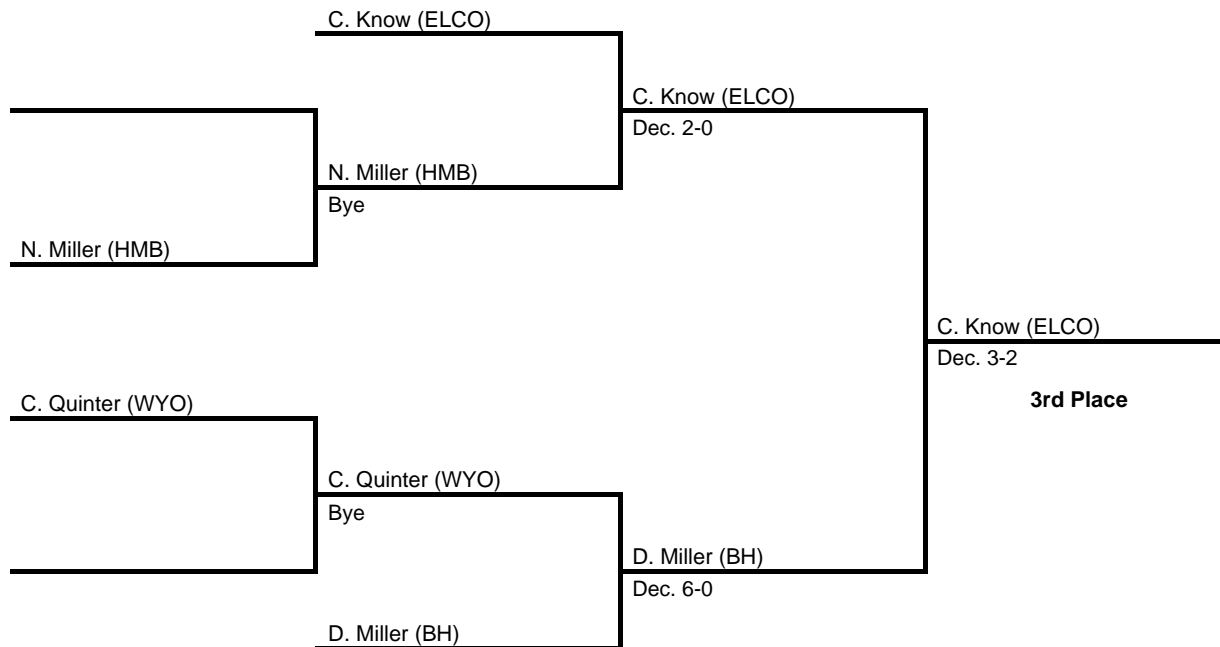

2017 District 3 AA Section 1

at Hamburg HS -- February 18, 2017

results provided by
PA-Wrestling.com

145