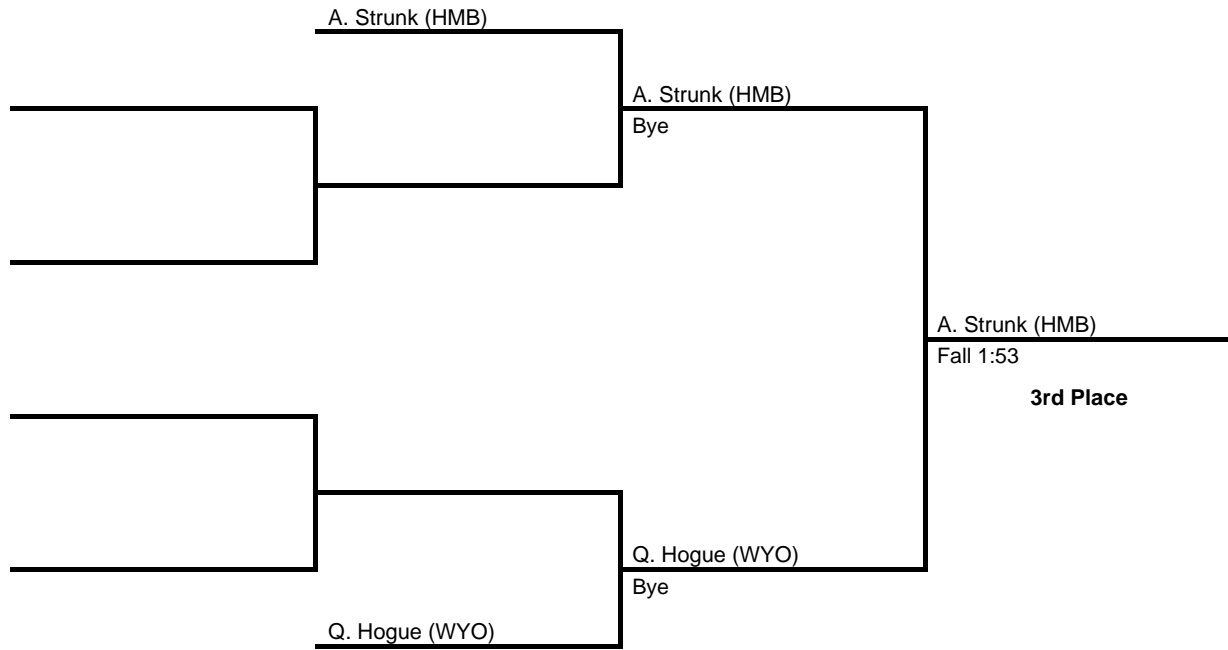

results provided by
PA-Wrestling.com

182

2017 District 3 AA Section 1

at Hamburg HS -- February 18, 2017

results provided by
PA-Wrestling.com

2017 District 3 AA Section 1

at Hamburg HS -- February 18, 2017

results provided by
PA-Wrestling.com