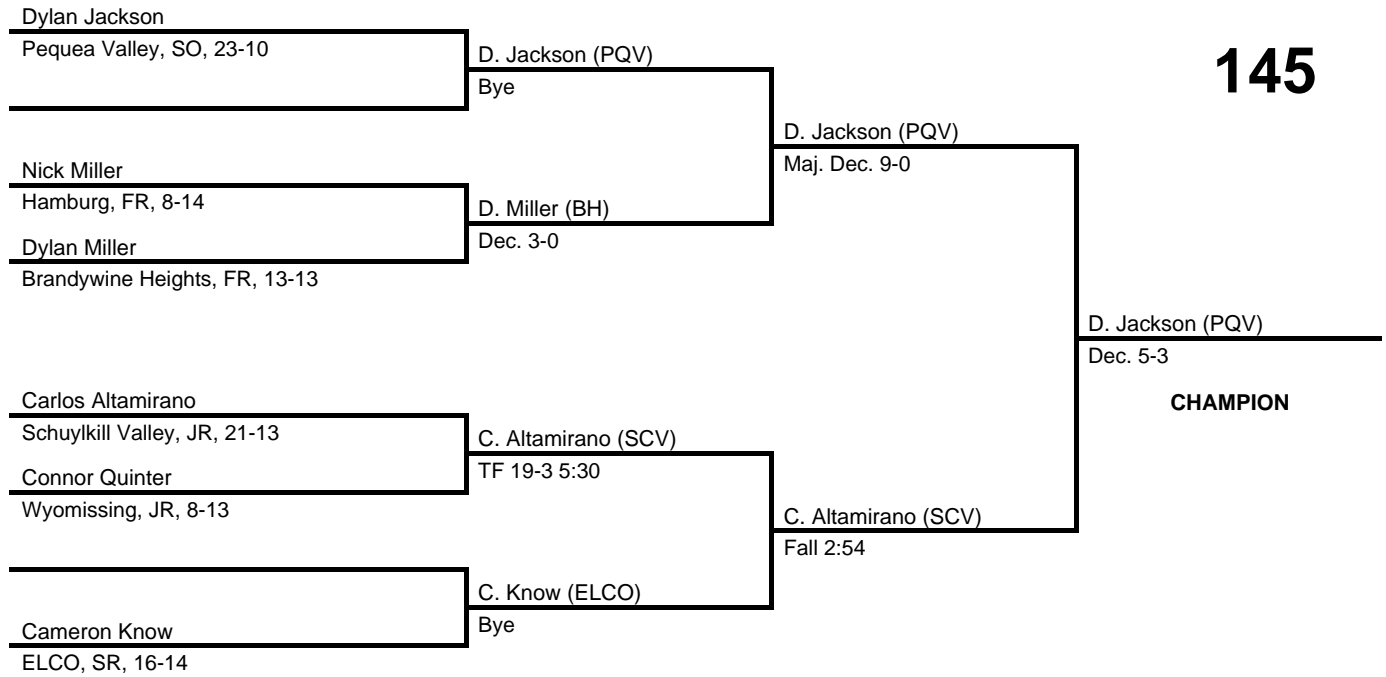

2017 District 3 AA Section 1

at Hamburg HS -- February 18, 2017

results provided by
PA-Wrestling.com

145