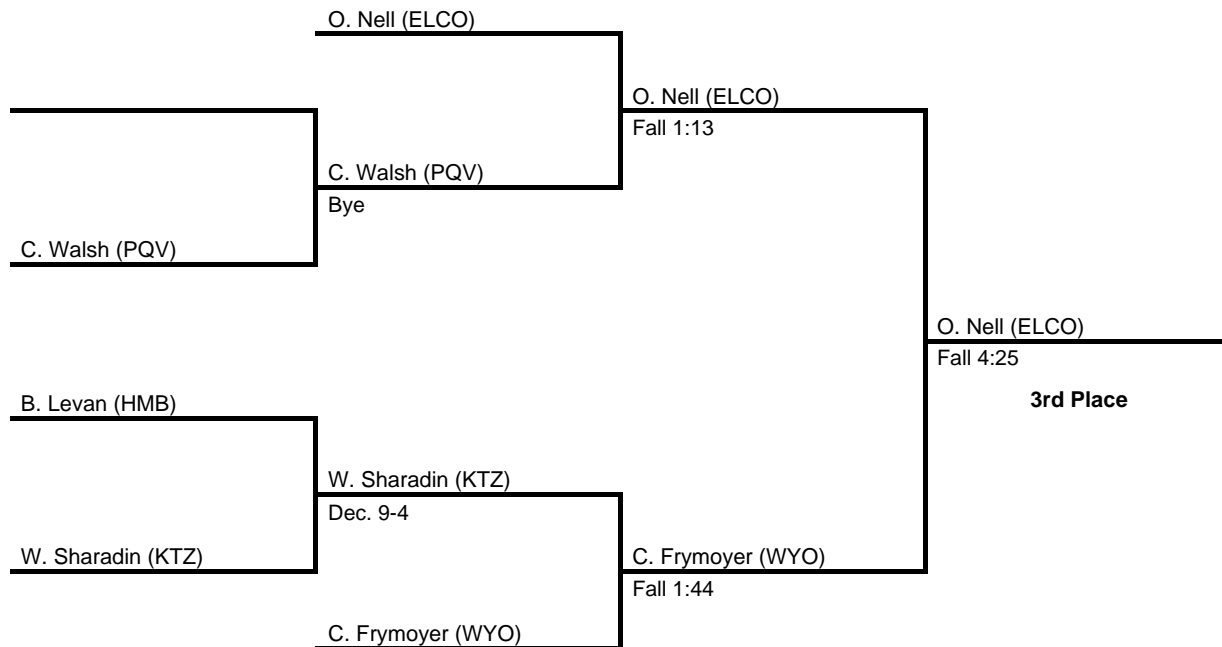

at Hamburg HS -- February 18, 2017

results provided by
PA-Wrestling.com

132

2017 District 3 AA Section 1

at Hamburg HS -- February 18, 2017

results provided by
PA-Wrestling.com

138

2017 District 3 AA Section 1