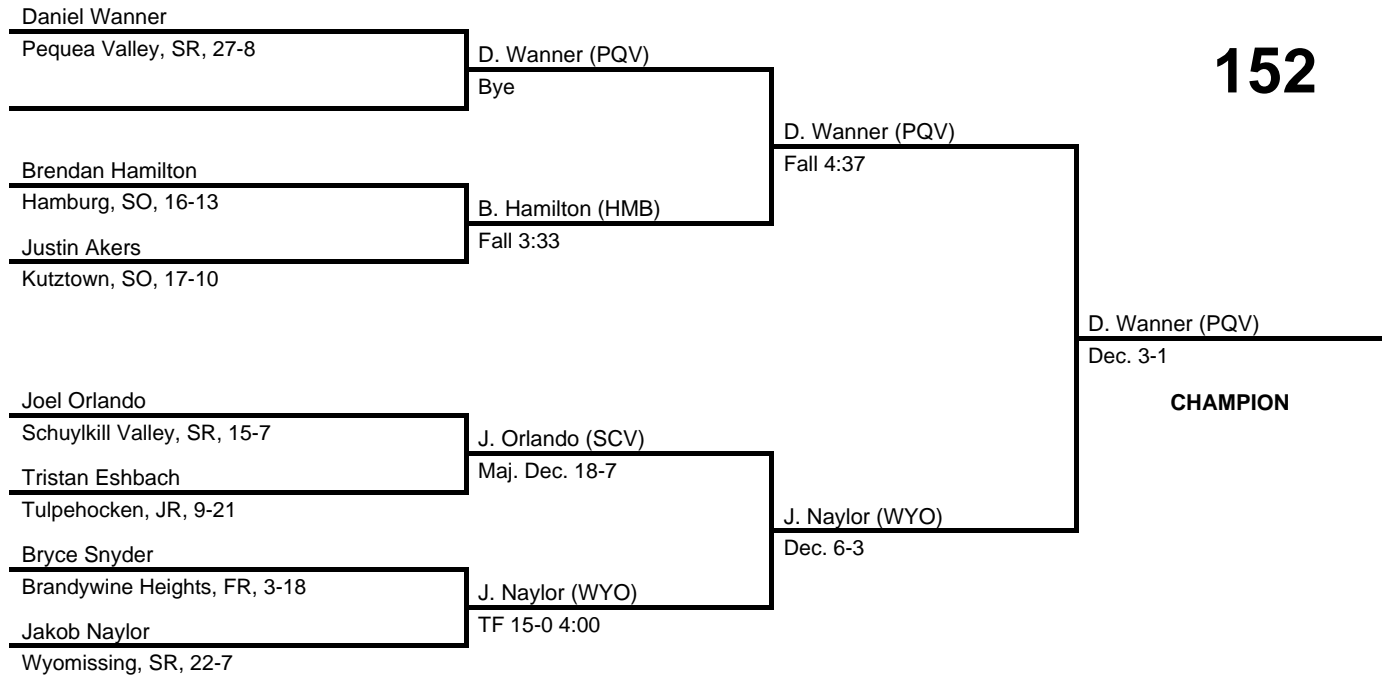

at Hamburg HS -- February 18, 2017

results provided by
PA-Wrestling.com

145

2017 District 3 AA Section 1

at Hamburg HS -- February 18, 2017

results provided by
PA-Wrestling.com

152

2017 District 3 AA Section 1