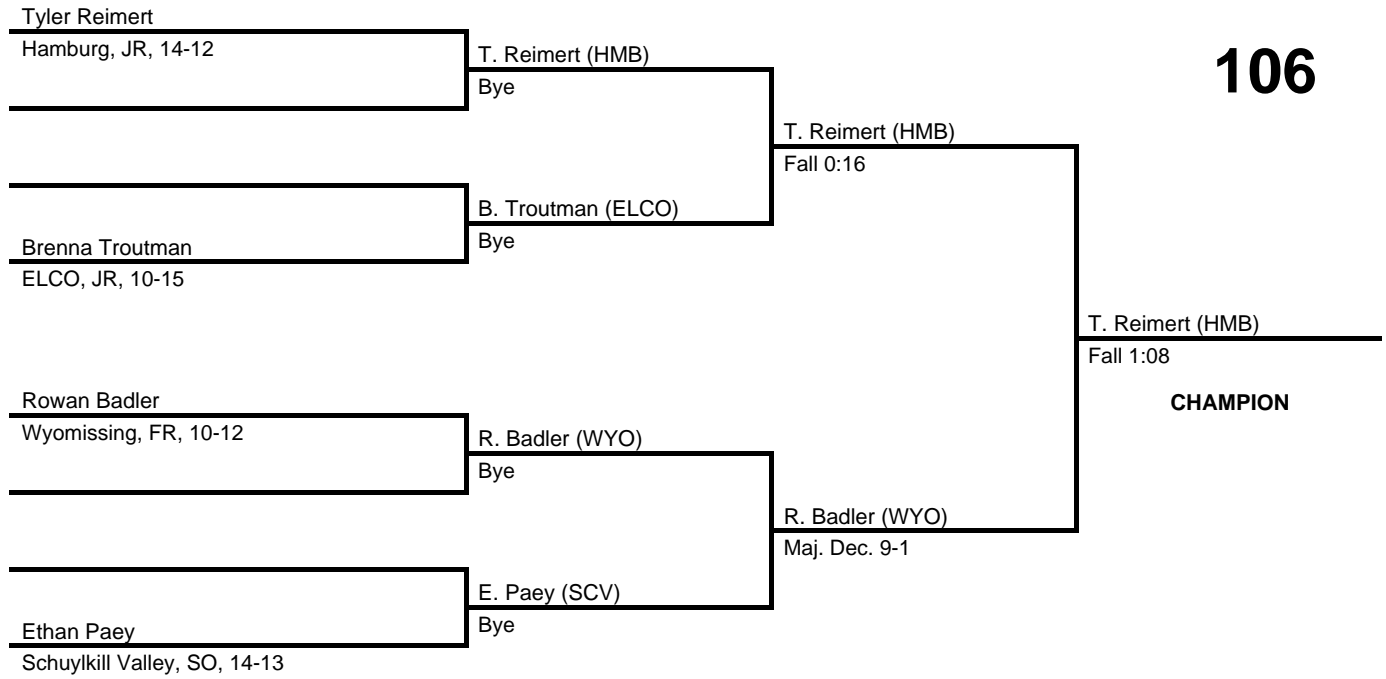

2017 District 3 AA Section 1

at Hamburg HS -- February 18, 2017

results provided by
PA-Wrestling.com

Team Scores

Team scores are final and official.

Place	Pts	School (Abbreviation)	1st	2nd	3rd
1.	128.0	Hamburg (HMB)	2	2	3
2.	126.5	Schuylkill Valley (SCV)	1	4	3
3.	111.5	Wyomissing (WYO)	1	4	2
4.	107.0	Pequea Valley (PQV)	5	-	-
5.	86.0	Kutztown (KTZ)	2	2	1
6.	76.5	Brandywine Heights (BH)	2	-	2
7.	69.0	ELCO (ELCO)	1	-	3
8.	35.5	Tulpehocken (TLP)	-	2	-

2017 District 3 AA Section 1

at Hamburg HS -- February 18, 2017

results provided by
PA-Wrestling.com

106