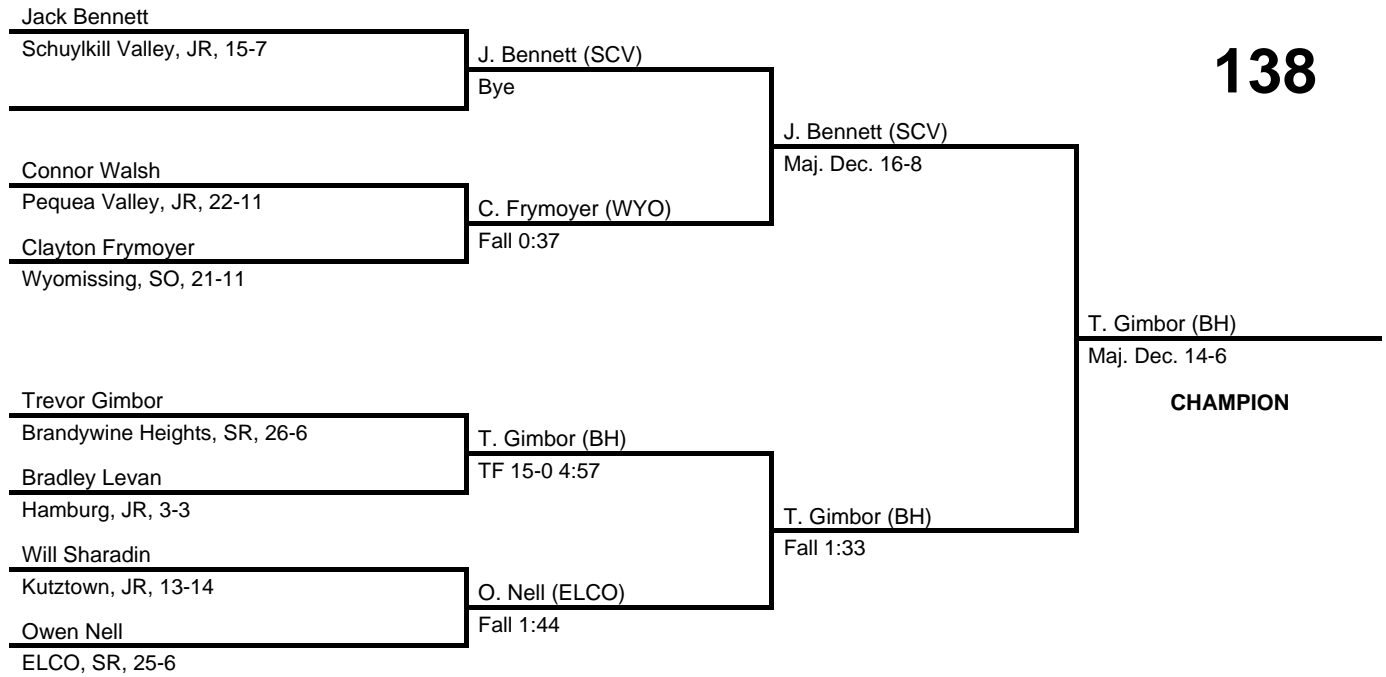

at Hamburg HS -- February 18, 2017

results provided by
PA-Wrestling.com

132

2017 District 3 AA Section 1

at Hamburg HS -- February 18, 2017

results provided by
PA-Wrestling.com

138

2017 District 3 AA Section 1