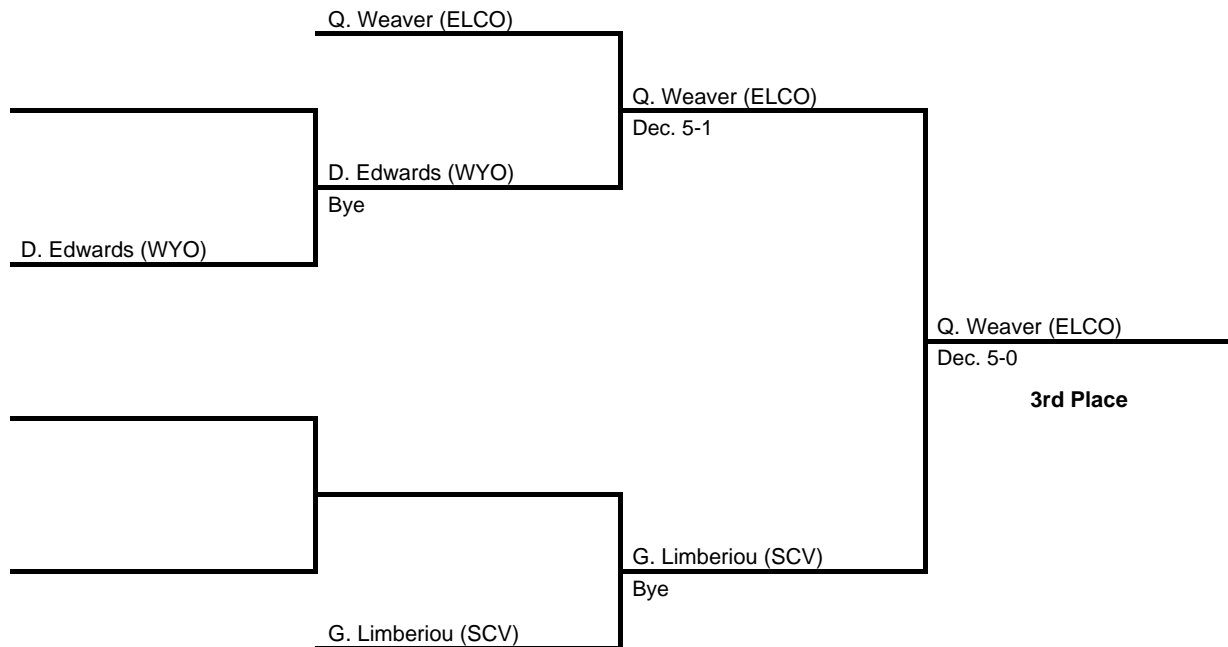

results provided by
PA-Wrestling.com

182

2017 District 3 AA Section 1

at Hamburg HS -- February 18, 2017

results provided by
PA-Wrestling.com

2017 District 3 AA Section 1

at Hamburg HS -- February 18, 2017

results provided by
PA-Wrestling.com