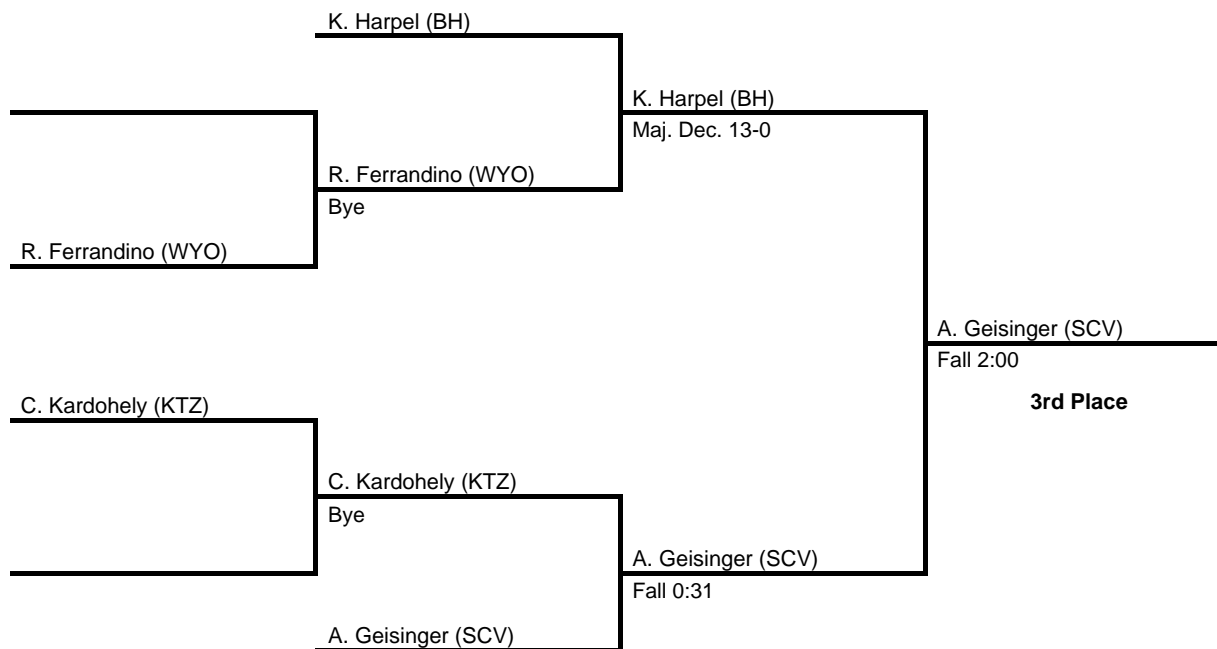

2017 District 3 AA Section 1

at Hamburg HS -- February 18, 2017

results provided by
PA-Wrestling.com