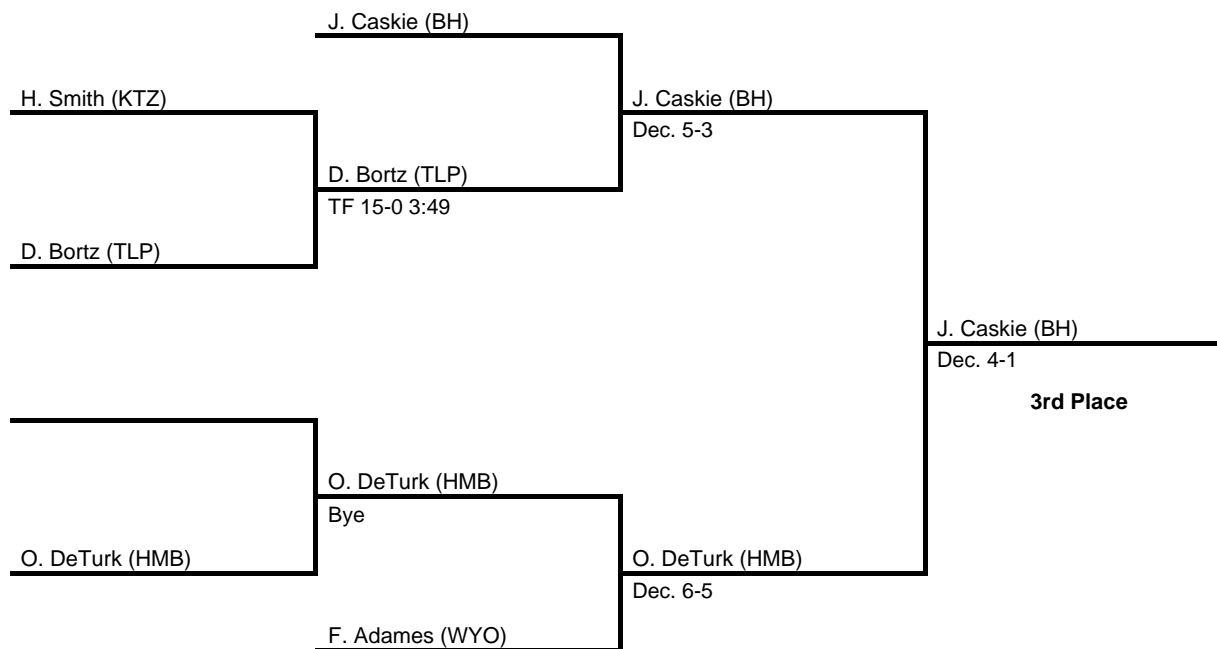

2017 District 3 AA Section 1

at Hamburg HS -- February 18, 2017

results provided by
PA-Wrestling.com

2017 District 3 AA Section 1

at Hamburg HS -- February 18, 2017

results provided by
PA-Wrestling.com

126

2017 District 3 AA Section 1