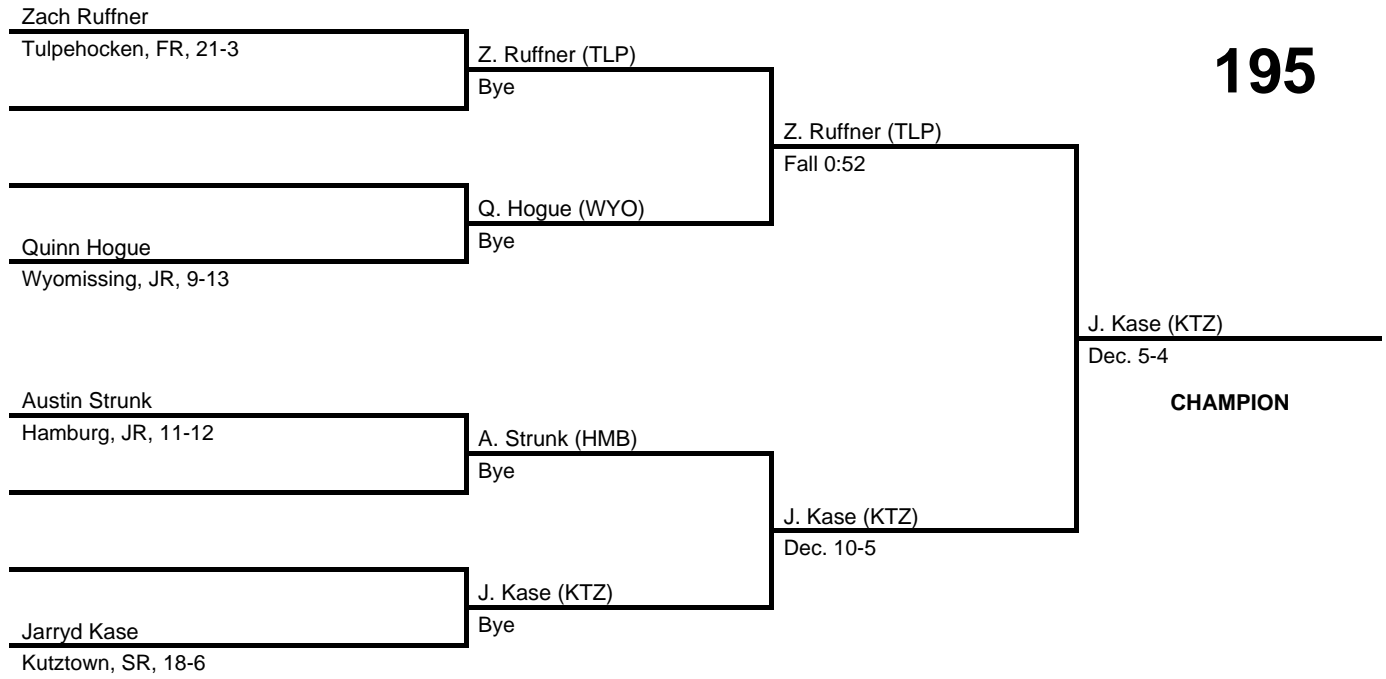

results provided by
PA-Wrestling.com

182

2017 District 3 AA Section 1

at Hamburg HS -- February 18, 2017

results provided by
PA-Wrestling.com

2017 District 3 AA Section 1

at Hamburg HS -- February 18, 2017

results provided by
PA-Wrestling.com