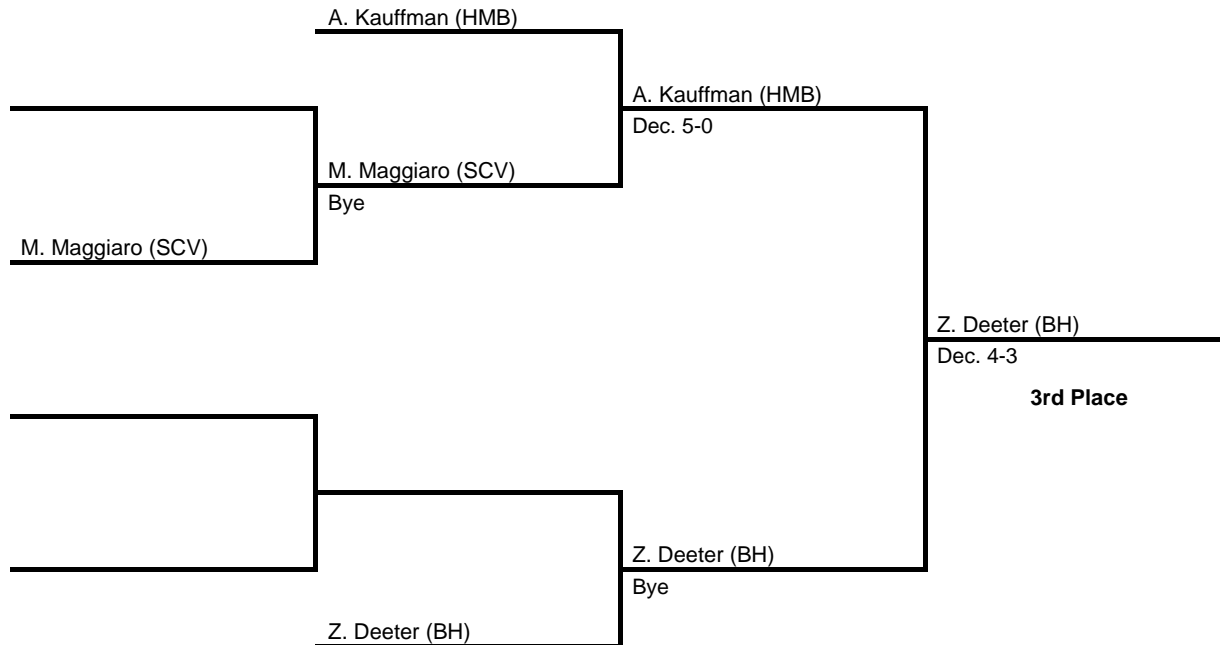

2017 District 3 AA Section 1

at Hamburg HS -- February 18, 2017

results provided by
PA-Wrestling.com

106

2017 District 3 AA Section 1

at Hamburg HS -- February 18, 2017

results provided by
PA-Wrestling.com

113