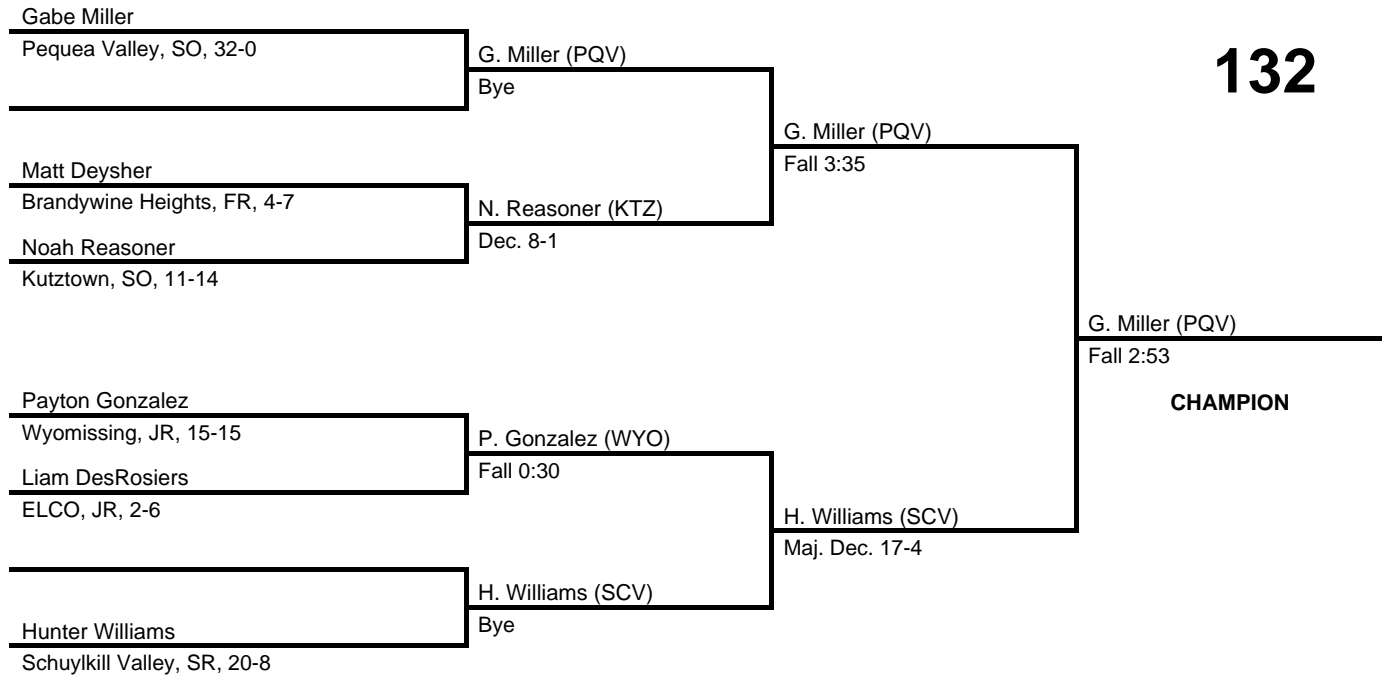

2017 District 3 AA Section 1

at Hamburg HS -- February 18, 2017

results provided by
PA-Wrestling.com

132