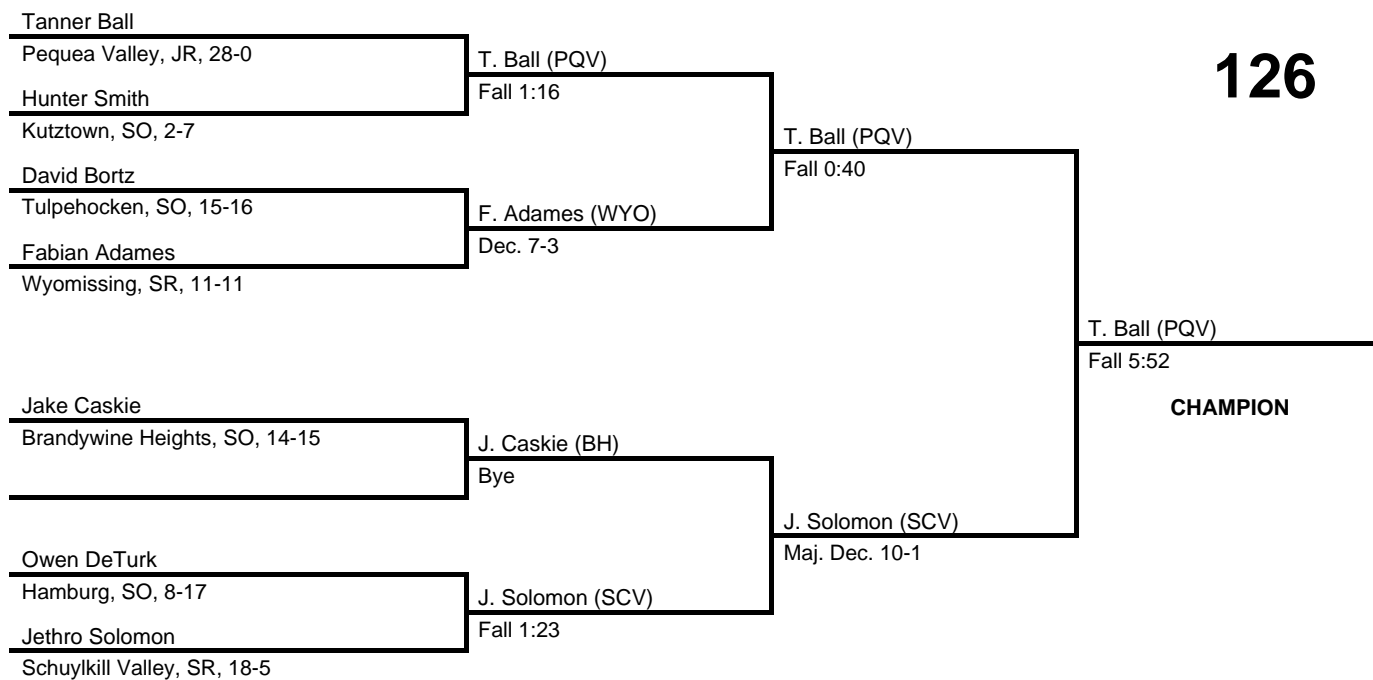

2017 District 3 AA Section 1

at Hamburg HS -- February 18, 2017

results provided by
PA-Wrestling.com

2017 District 3 AA Section 1

at Hamburg HS -- February 18, 2017

results provided by
PA-Wrestling.com

126

2017 District 3 AA Section 1