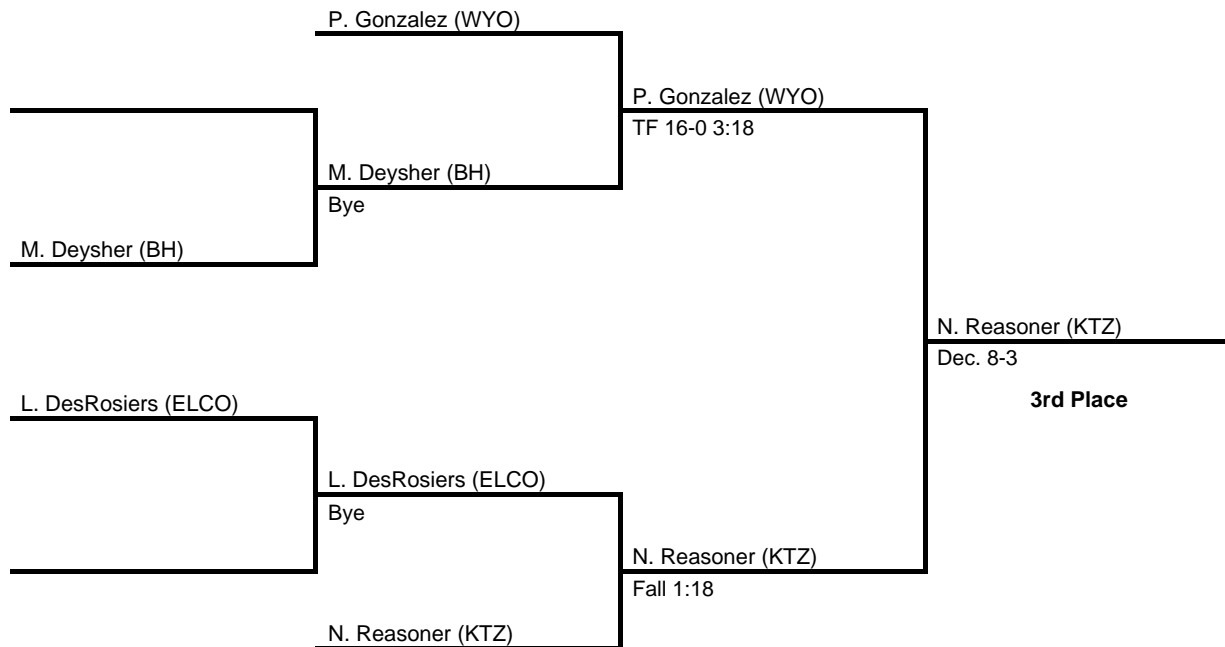

2017 District 3 AA Section 1

at Hamburg HS -- February 18, 2017

results provided by
PA-Wrestling.com

132