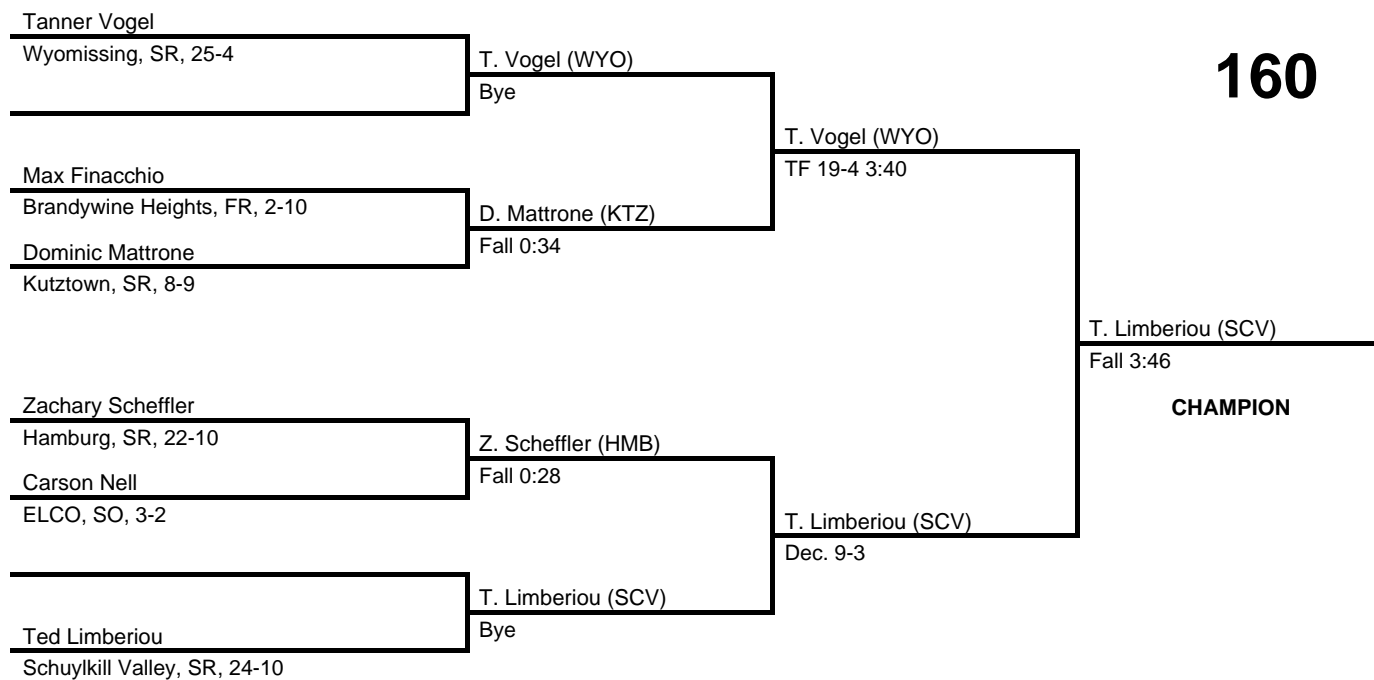

2017 District 3 AA Section 1

at Hamburg HS -- February 18, 2017

results provided by
PA-Wrestling.com