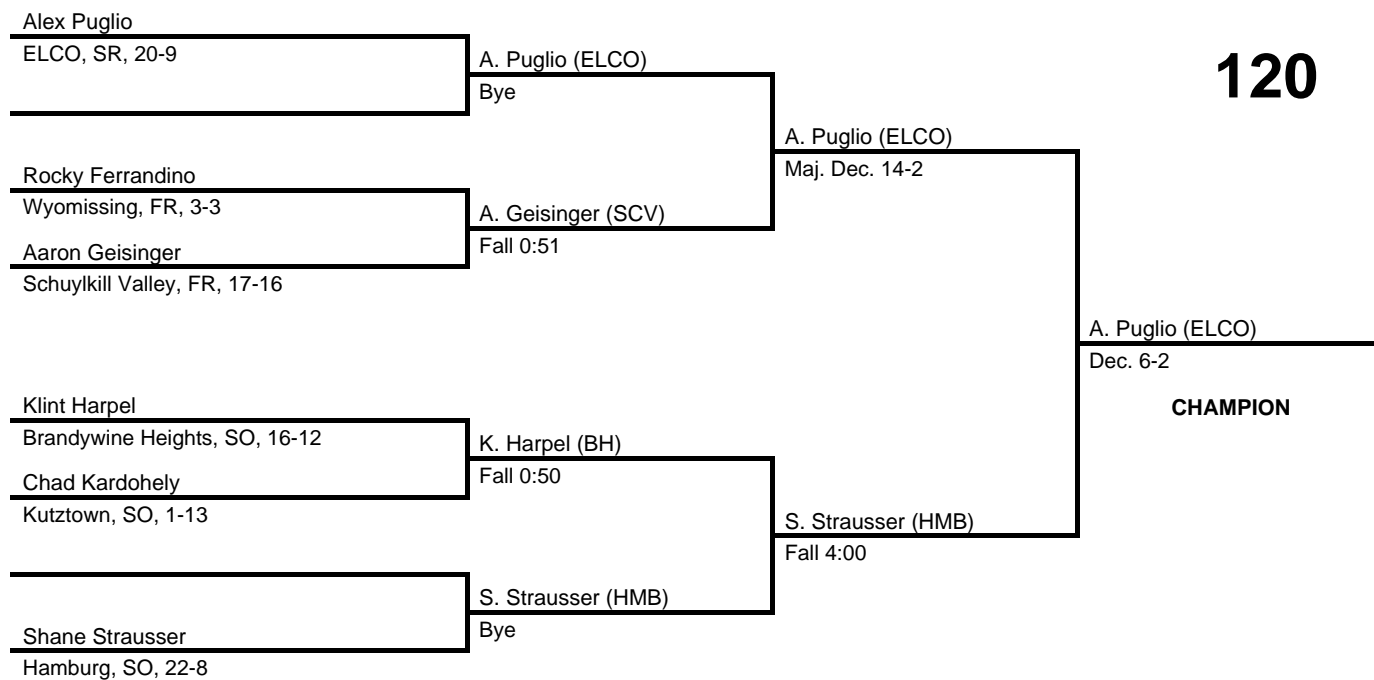

2017 District 3 AA Section 1

at Hamburg HS -- February 18, 2017

results provided by
PA-Wrestling.com