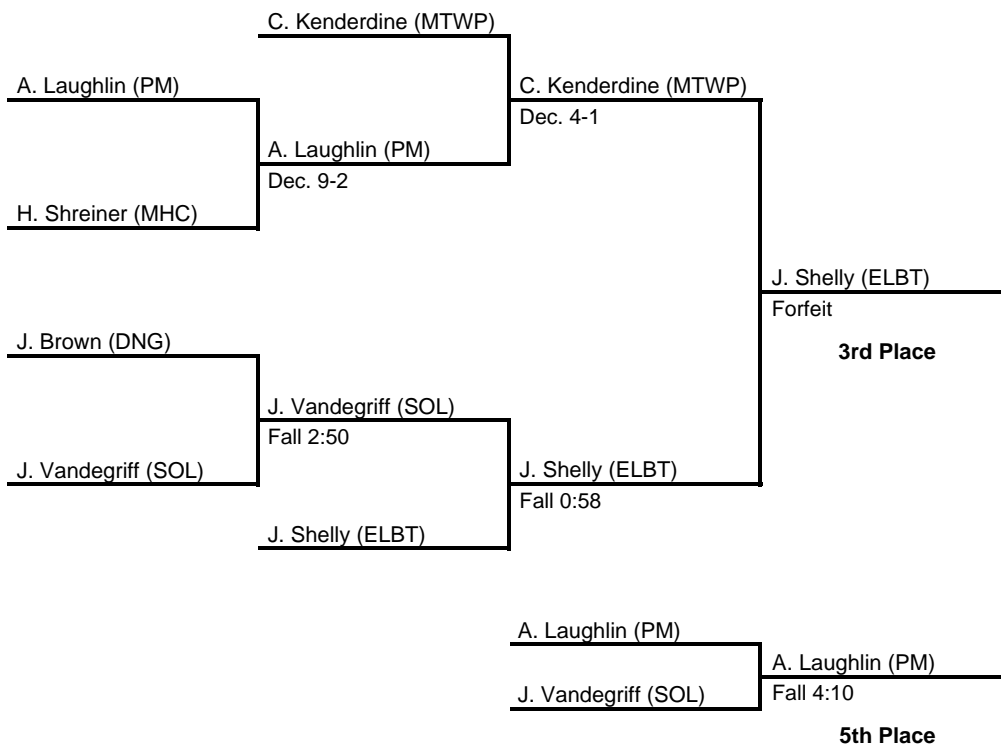

2017 District 3 AAA Section 2

at Hempfield HS -- February 18, 2017

results provided by
PA-Wrestling.com