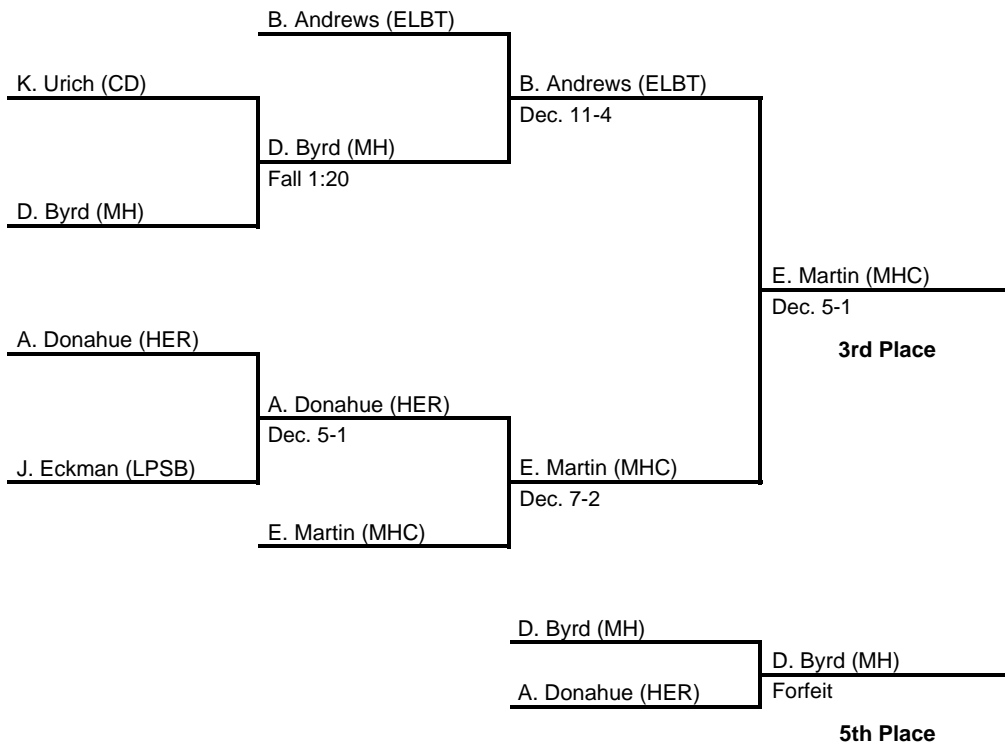

2017 District 3 AAA Section 2

at Hempfield HS -- February 18, 2017

results provided by
PA-Wrestling.com