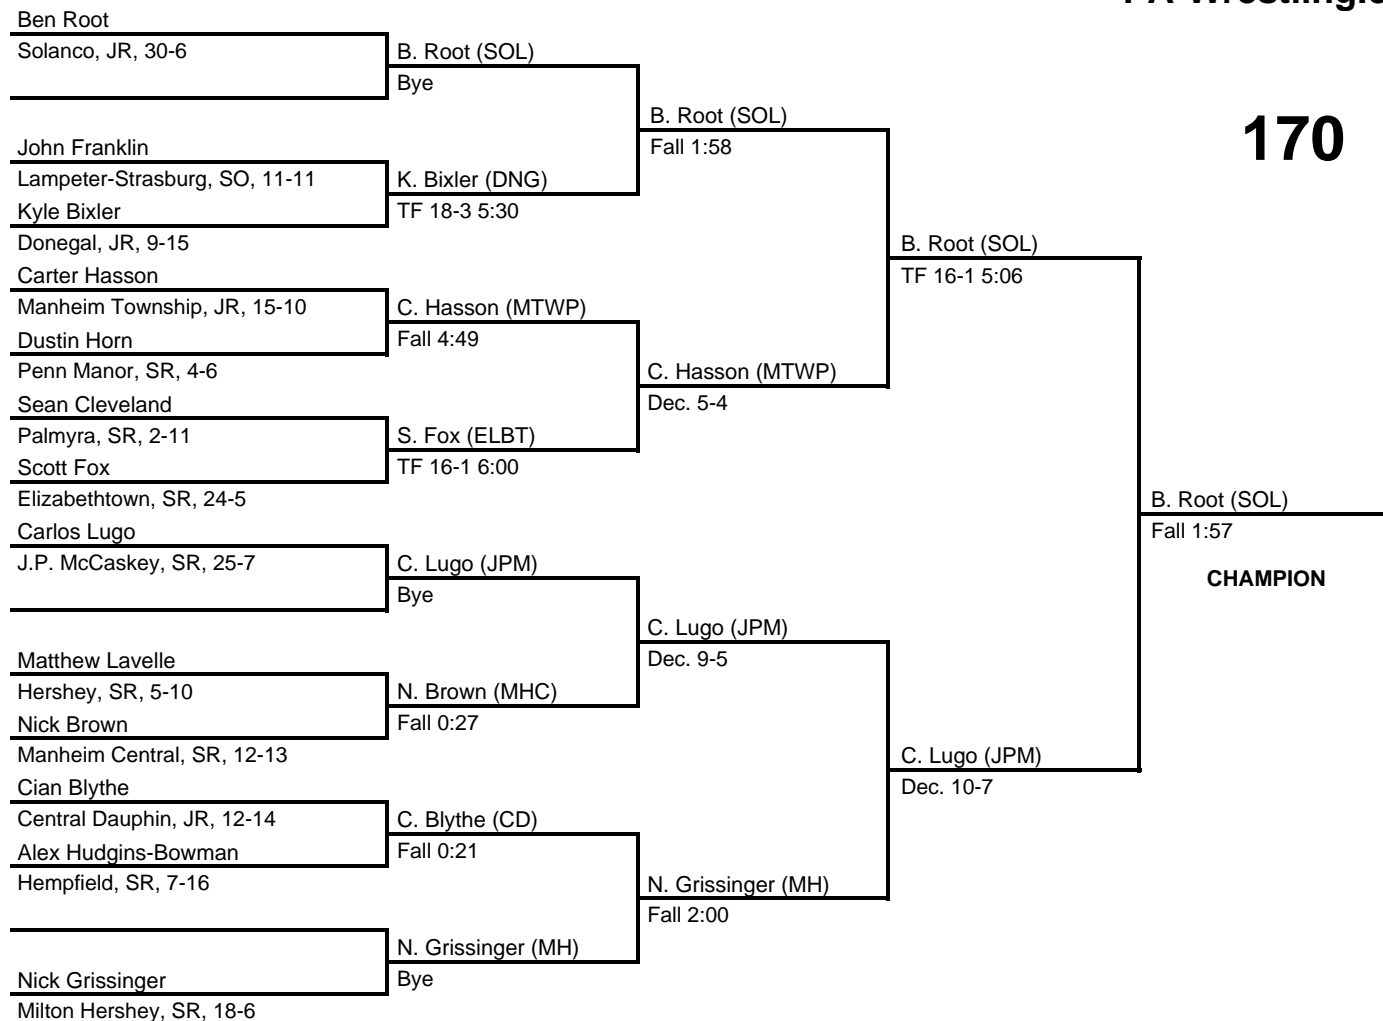

2017 District 3 AAA Section 2

at Hempfield HS -- February 18, 2017

results provided by
PA-Wrestling.com