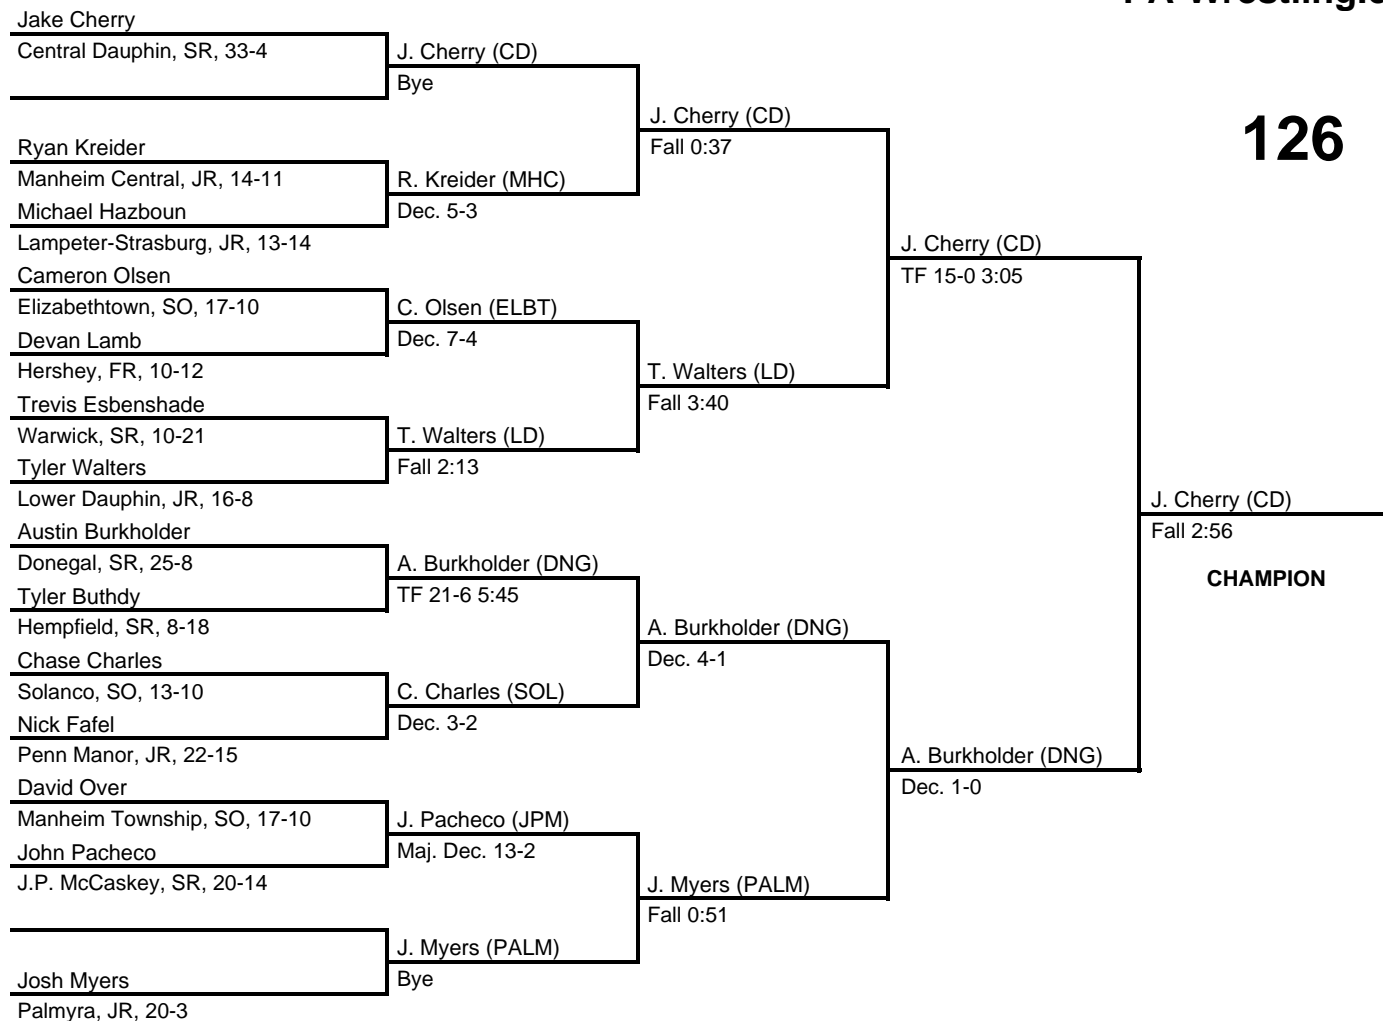

2017 District 3 AAA Section 2

at Hempfield HS -- February 18, 2017

results provided by
PA-Wrestling.com

Team Scores

Team scores are final and official.

Place	Pts	School (Abbreviation)	1st	2nd	3rd	4th
1.	200.0	Central Dauphin (CD)	3	2	2	2
2.	165.0	Lower Dauphin (LD)	1	4	2	1
3.	140.0	Solanco (SOL)	2	2	-	-
4.	115.0	Donegal (DNG)	1	1	-	-
5.	107.0	Manheim Central (MHC)	1	-	1	1
6.	106.0	Milton Hershey (MH)	1	-	3	1
7.	94.5	Warwick (WAR)	2	1	1	-
8.	93.0	Elizabethtown (ELBT)	-	1	1	2
9.	92.5	Penn Manor (PM)	1	-	2	1
10.	71.0	Manheim Township (MTWP)	1	-	-	2
11.	63.0	J.P. McCaskey (JPM)	-	1	-	2
12.	54.0	Hempfield (HMP)	-	2	-	-
13.	51.0	Palmyra (PALM)	1	-	-	2
14.	47.0	Hershey (HER)	-	-	2	-
15.	14.0	Lampeter-Strasburg (LPSB)	-	-	-	-

2017 District 3 AAA Section 2

at Hempfield HS -- February 18, 2017

results provided by
PA-Wrestling.com

2017 District 3 AAA Section 2

at Hempfield HS -- February 18, 2017

results provided by
PA-Wrestling.com