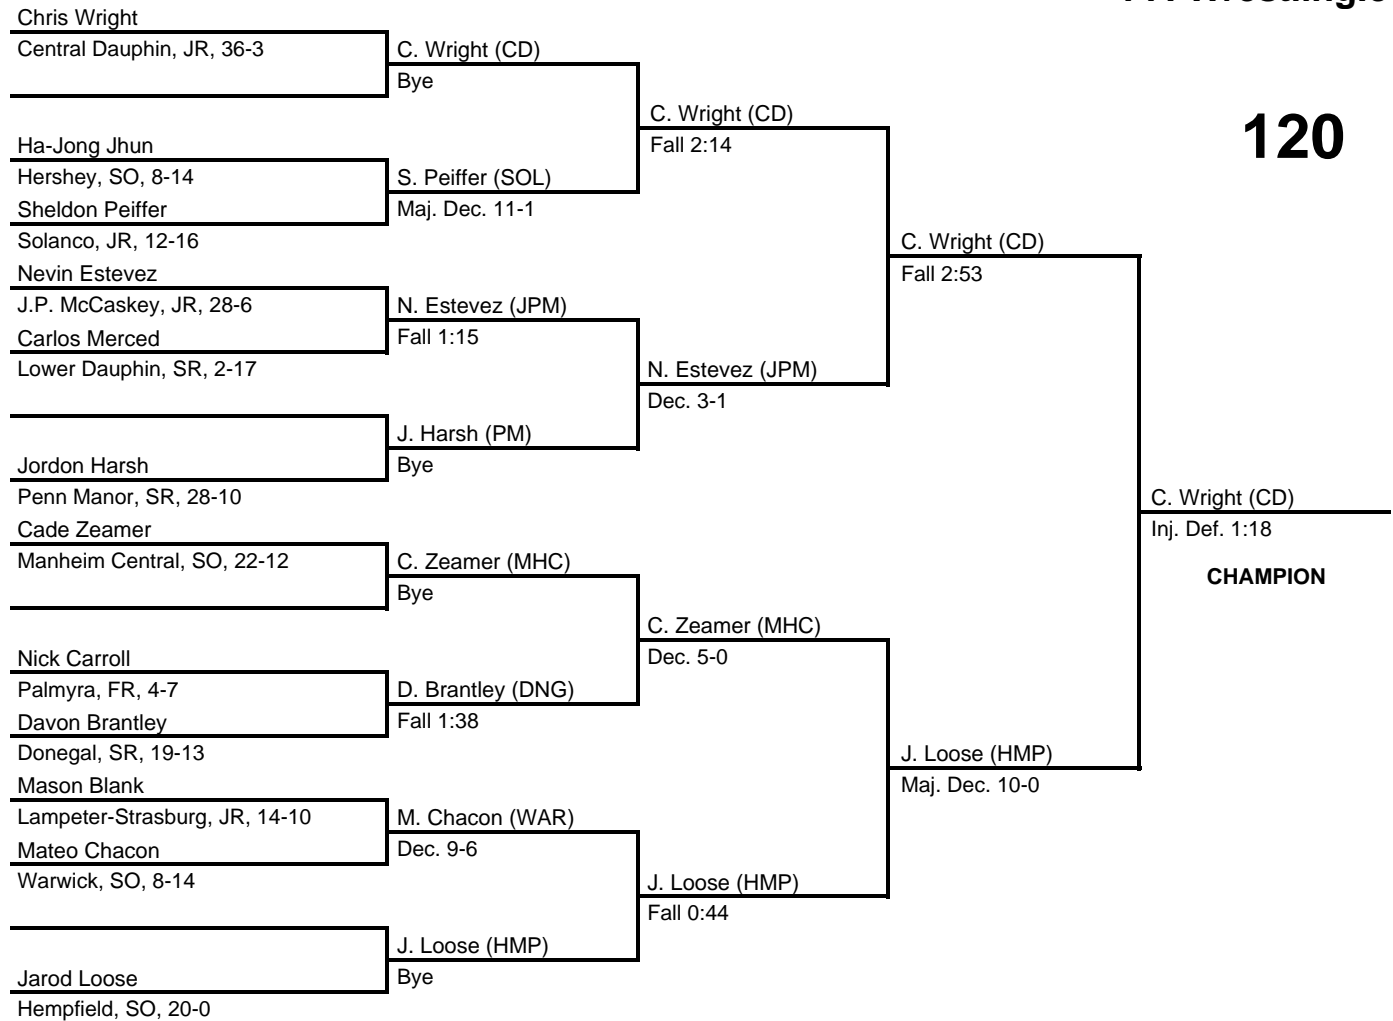

2017 District 3 AAA Section 2

at Hempfield HS -- February 18, 2017

results provided by
PA-Wrestling.com