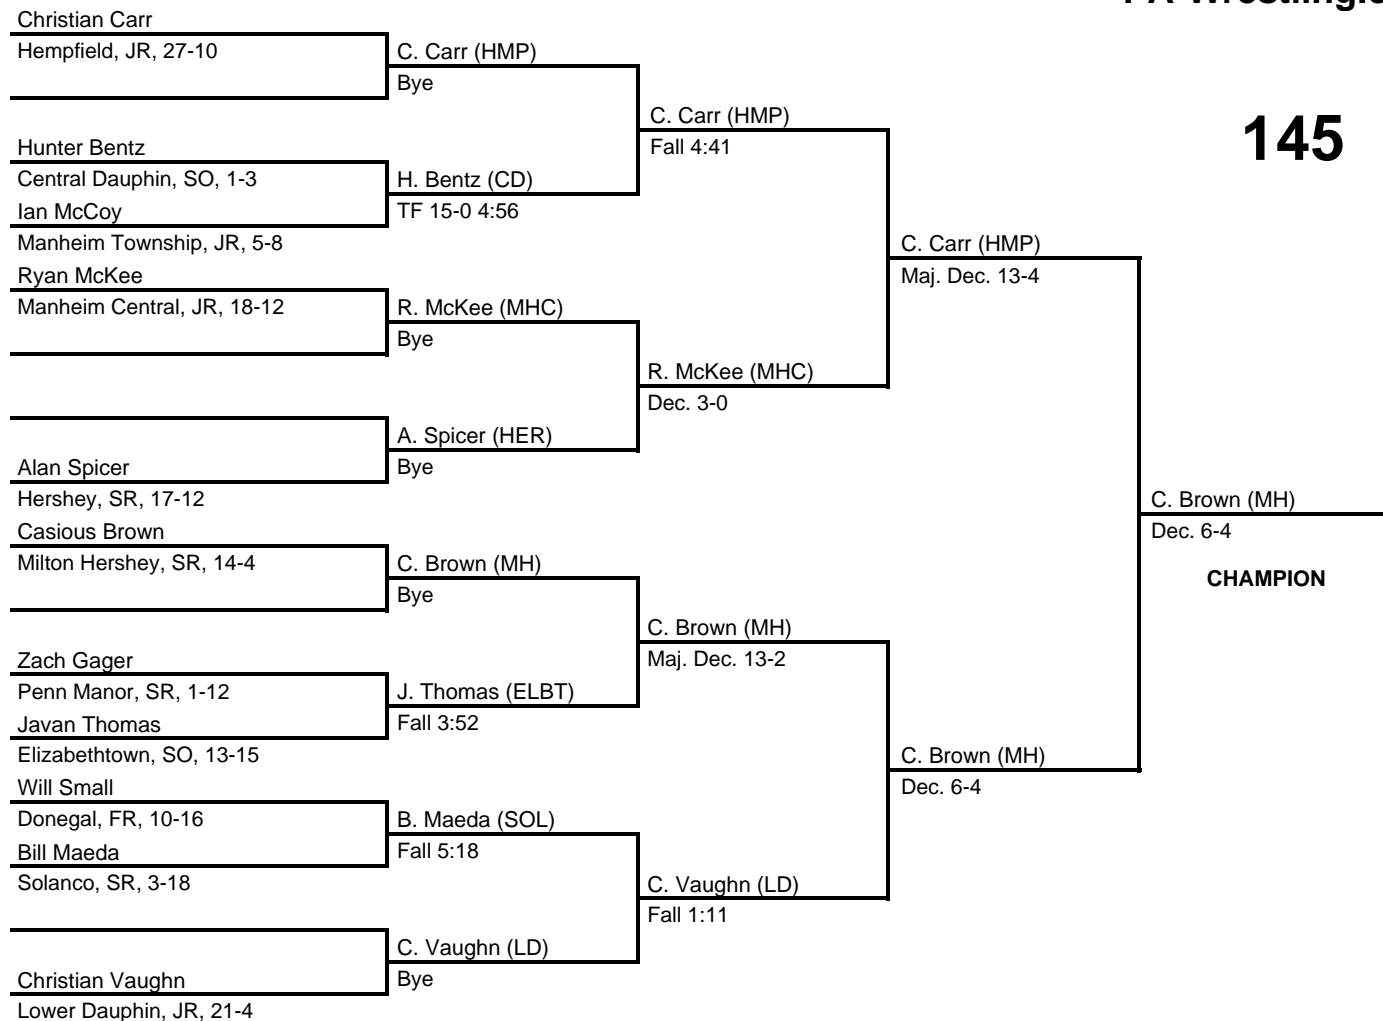

2017 District 3 AAA Section 2

at Hempfield HS -- February 18, 2017

results provided by
PA-Wrestling.com

2017 District 3 AAA Section 2

at Hempfield HS -- February 18, 2017

results provided by
PA-Wrestling.com