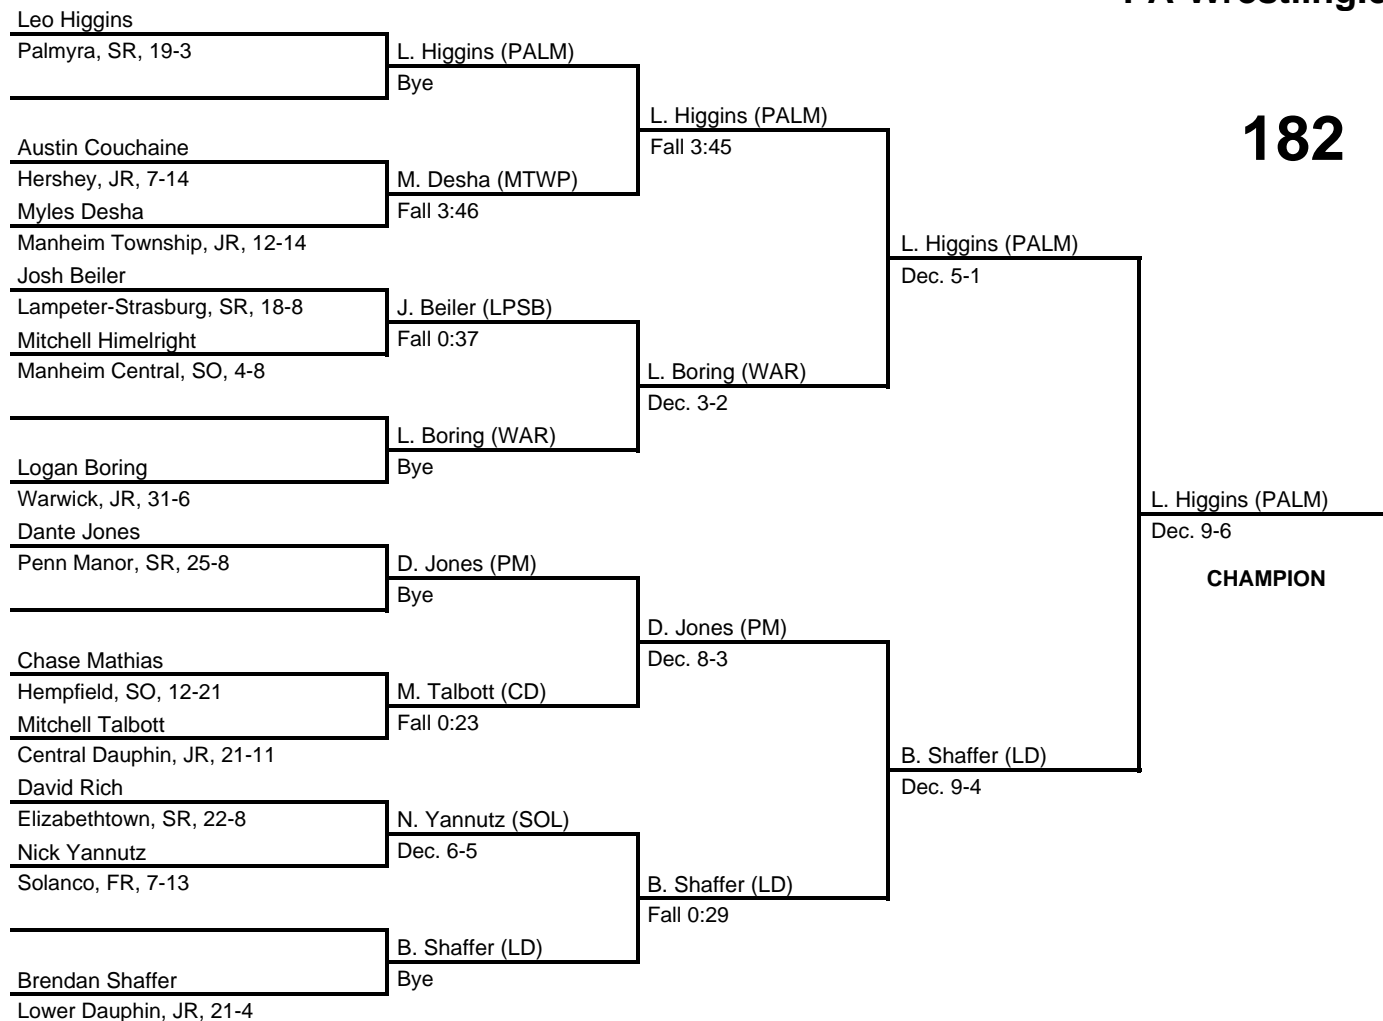

2017 District 3 AAA Section 2

at Hempfield HS -- February 18, 2017

results provided by
PA-Wrestling.com

2017 District 3 AAA Section 2

at Hempfield HS -- February 18, 2017

results provided by
PA-Wrestling.com