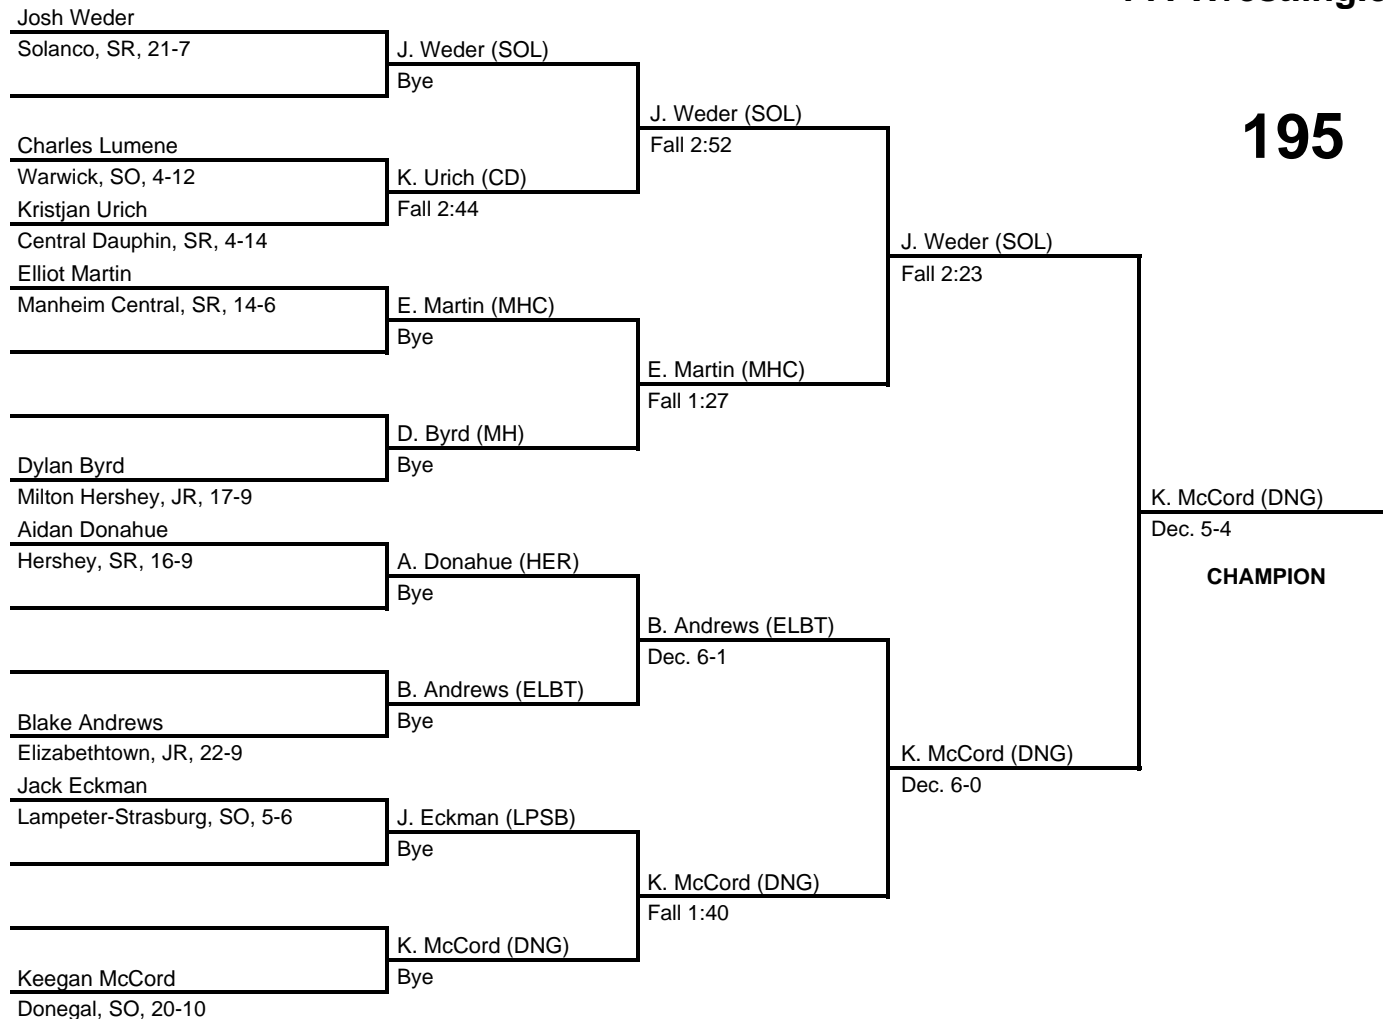

2017 District 3 AAA Section 2

at Hempfield HS -- February 18, 2017

results provided by
PA-Wrestling.com