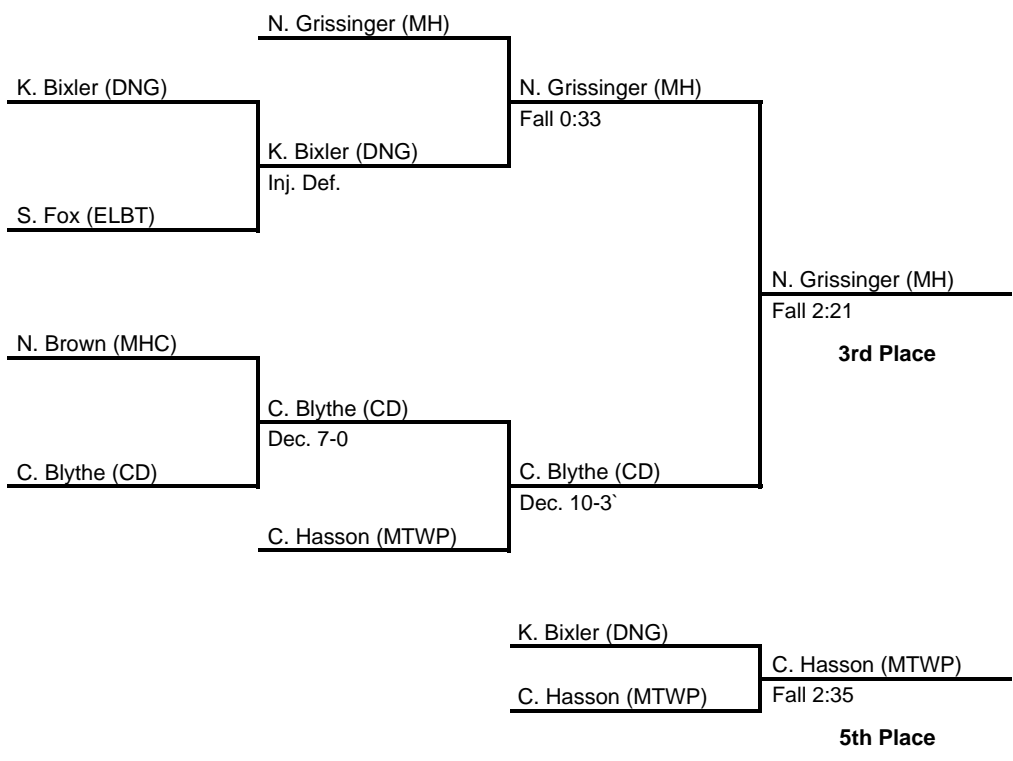

2017 District 3 AAA Section 2

at Hempfield HS -- February 18, 2017

results provided by
PA-Wrestling.com