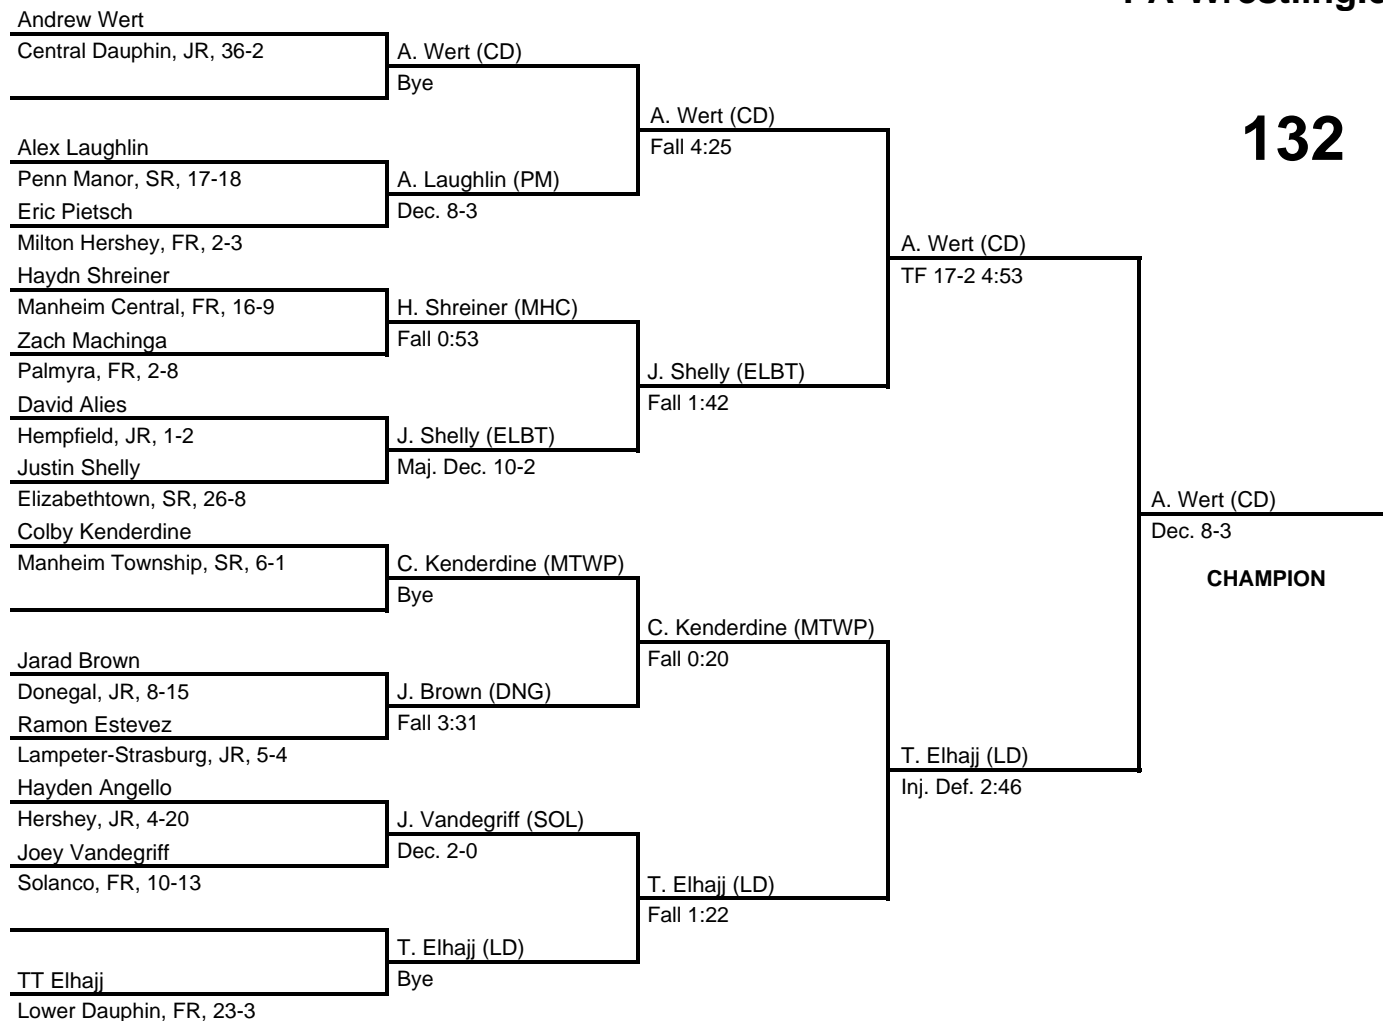

2017 District 3 AAA Section 2

at Hempfield HS -- February 18, 2017

results provided by
PA-Wrestling.com