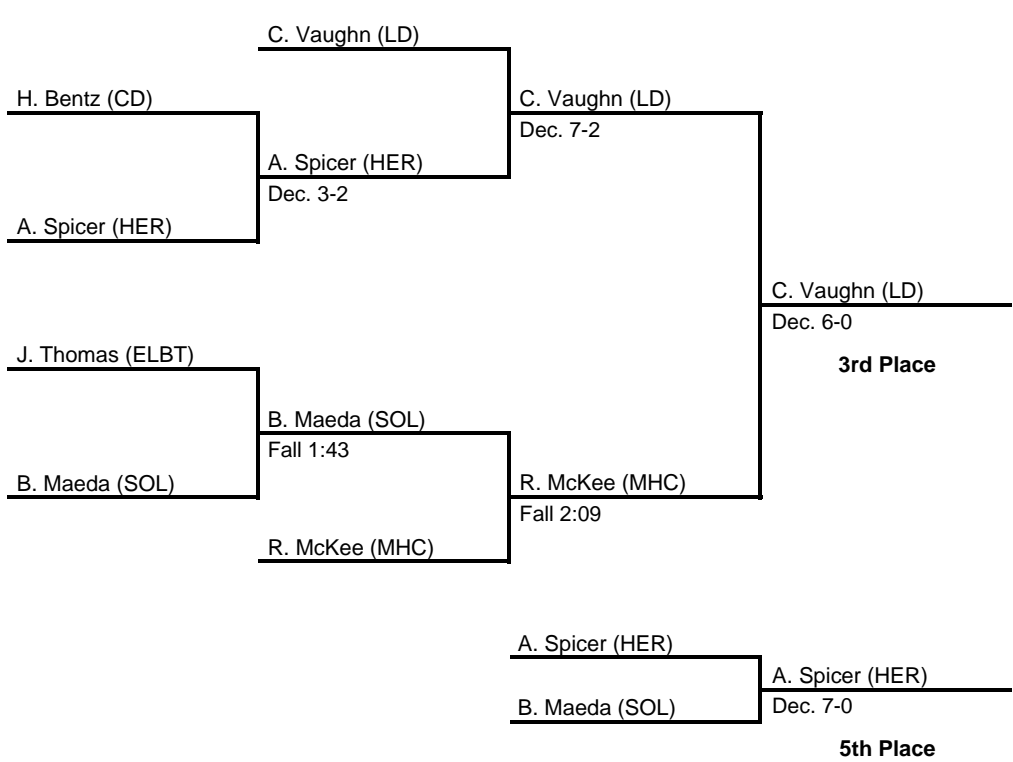

2017 District 3 AAA Section 2

at Hempfield HS -- February 18, 2017

results provided by
PA-Wrestling.com

2017 District 3 AAA Section 2

at Hempfield HS -- February 18, 2017

results provided by
PA-Wrestling.com