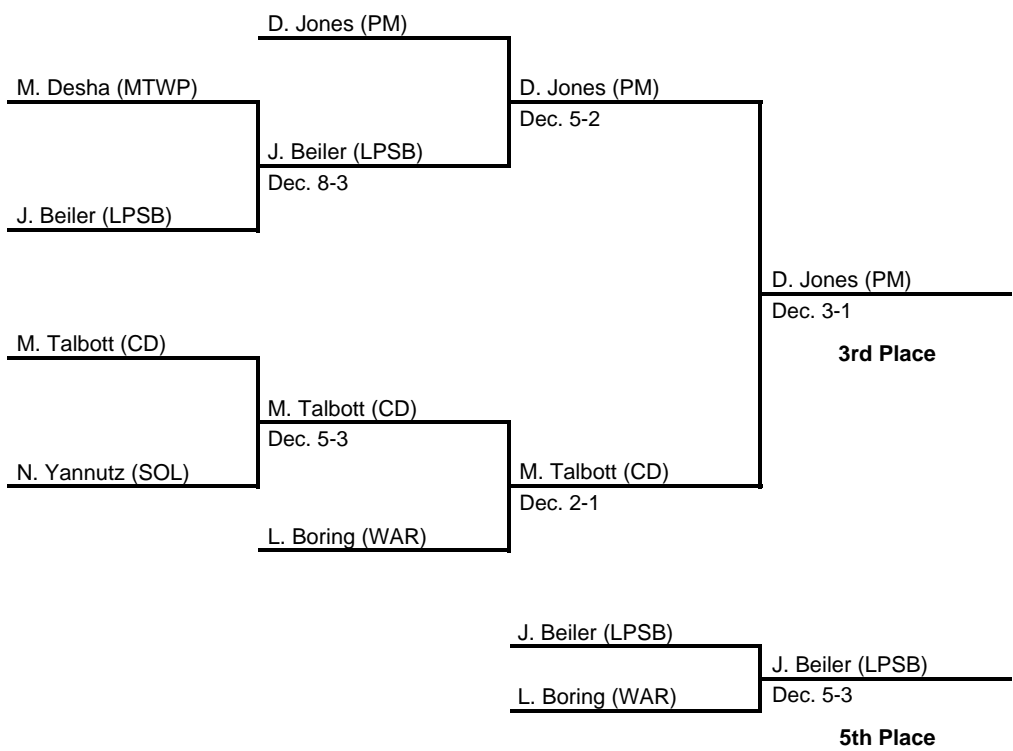

2017 District 3 AAA Section 2

at Hempfield HS -- February 18, 2017

results provided by
PA-Wrestling.com

2017 District 3 AAA Section 2

at Hempfield HS -- February 18, 2017

results provided by
PA-Wrestling.com