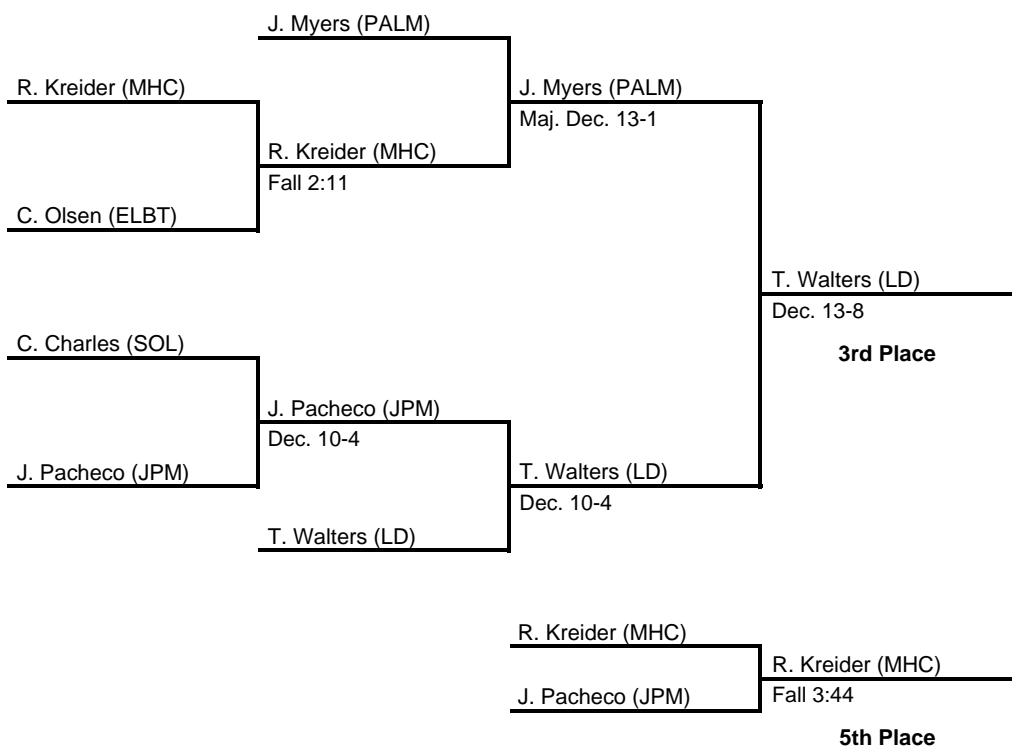

2017 District 3 AAA Section 2

at Hempfield HS -- February 18, 2017

results provided by
PA-Wrestling.com

Team Scores

Team scores are final and official.

Place	Pts	School (Abbreviation)	1st	2nd	3rd	4th
1.	200.0	Central Dauphin (CD)	3	2	2	2
2.	165.0	Lower Dauphin (LD)	1	4	2	1
3.	140.0	Solanco (SOL)	2	2	-	-
4.	115.0	Donegal (DNG)	1	1	-	-
5.	107.0	Manheim Central (MHC)	1	-	1	1
6.	106.0	Milton Hershey (MH)	1	-	3	1
7.	94.5	Warwick (WAR)	2	1	1	-
8.	93.0	Elizabethtown (ELBT)	-	1	1	2
9.	92.5	Penn Manor (PM)	1	-	2	1
10.	71.0	Manheim Township (MTWP)	1	-	-	2
11.	63.0	J.P. McCaskey (JPM)	-	1	-	2
12.	54.0	Hempfield (HMP)	-	2	-	-
13.	51.0	Palmyra (PALM)	1	-	-	2
14.	47.0	Hershey (HER)	-	-	2	-
15.	14.0	Lampeter-Strasburg (LPSB)	-	-	-	-

2017 District 3 AAA Section 2

at Hempfield HS -- February 18, 2017

results provided by
PA-Wrestling.com

2017 District 3 AAA Section 2

at Hempfield HS -- February 18, 2017

results provided by
PA-Wrestling.com