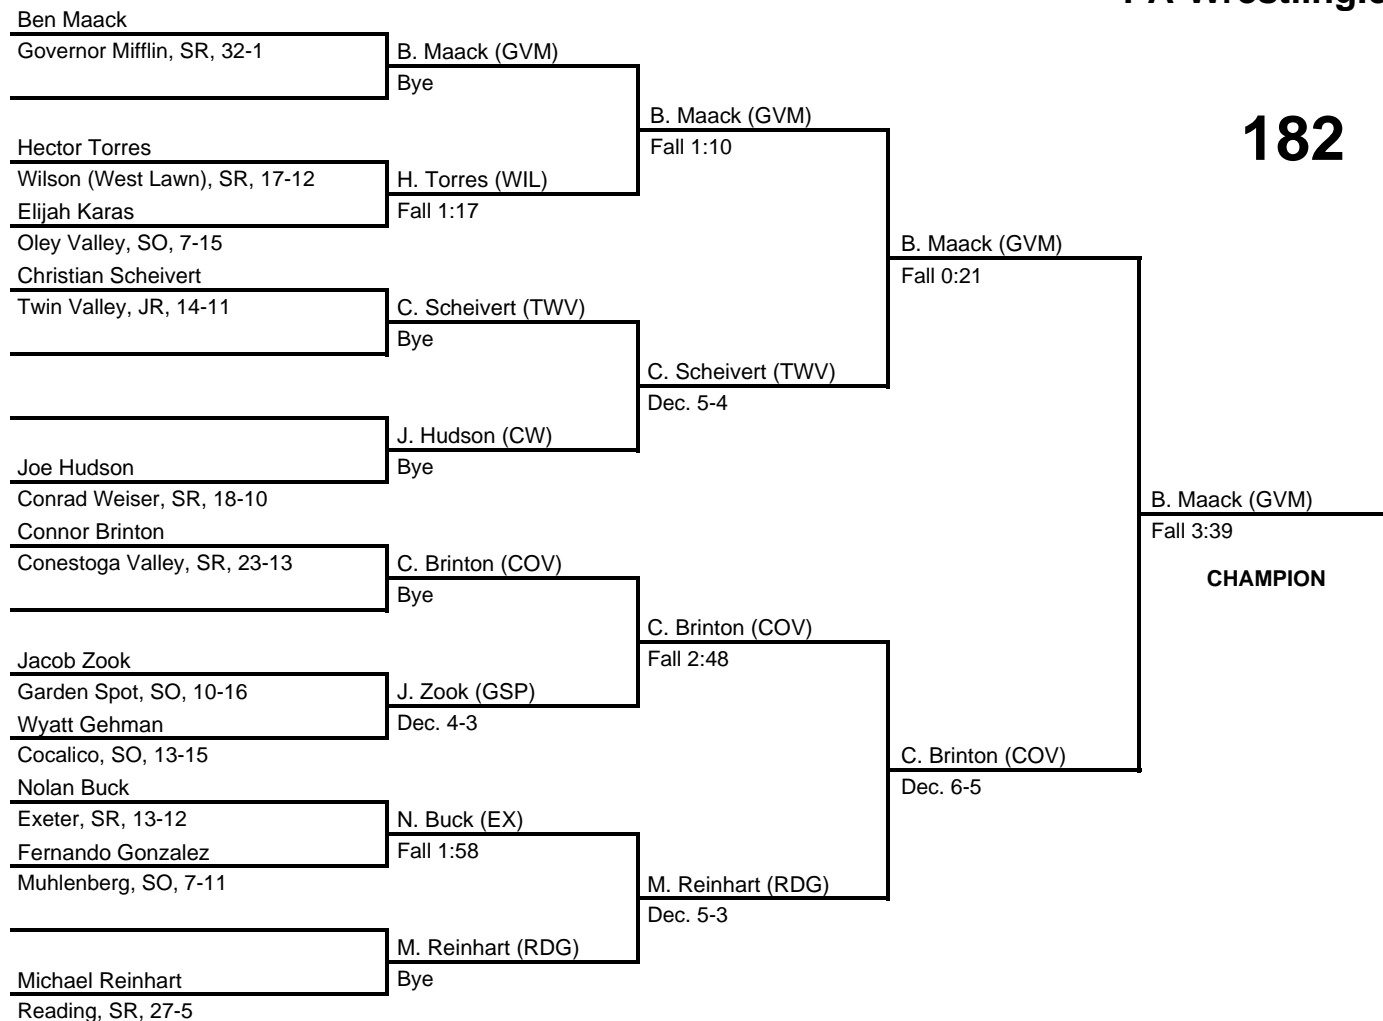

2017 District 3 AAA Section 1

at Governor Mifflin Intermediate -- February 18, 2017

results provided by
PA-Wrestling.com