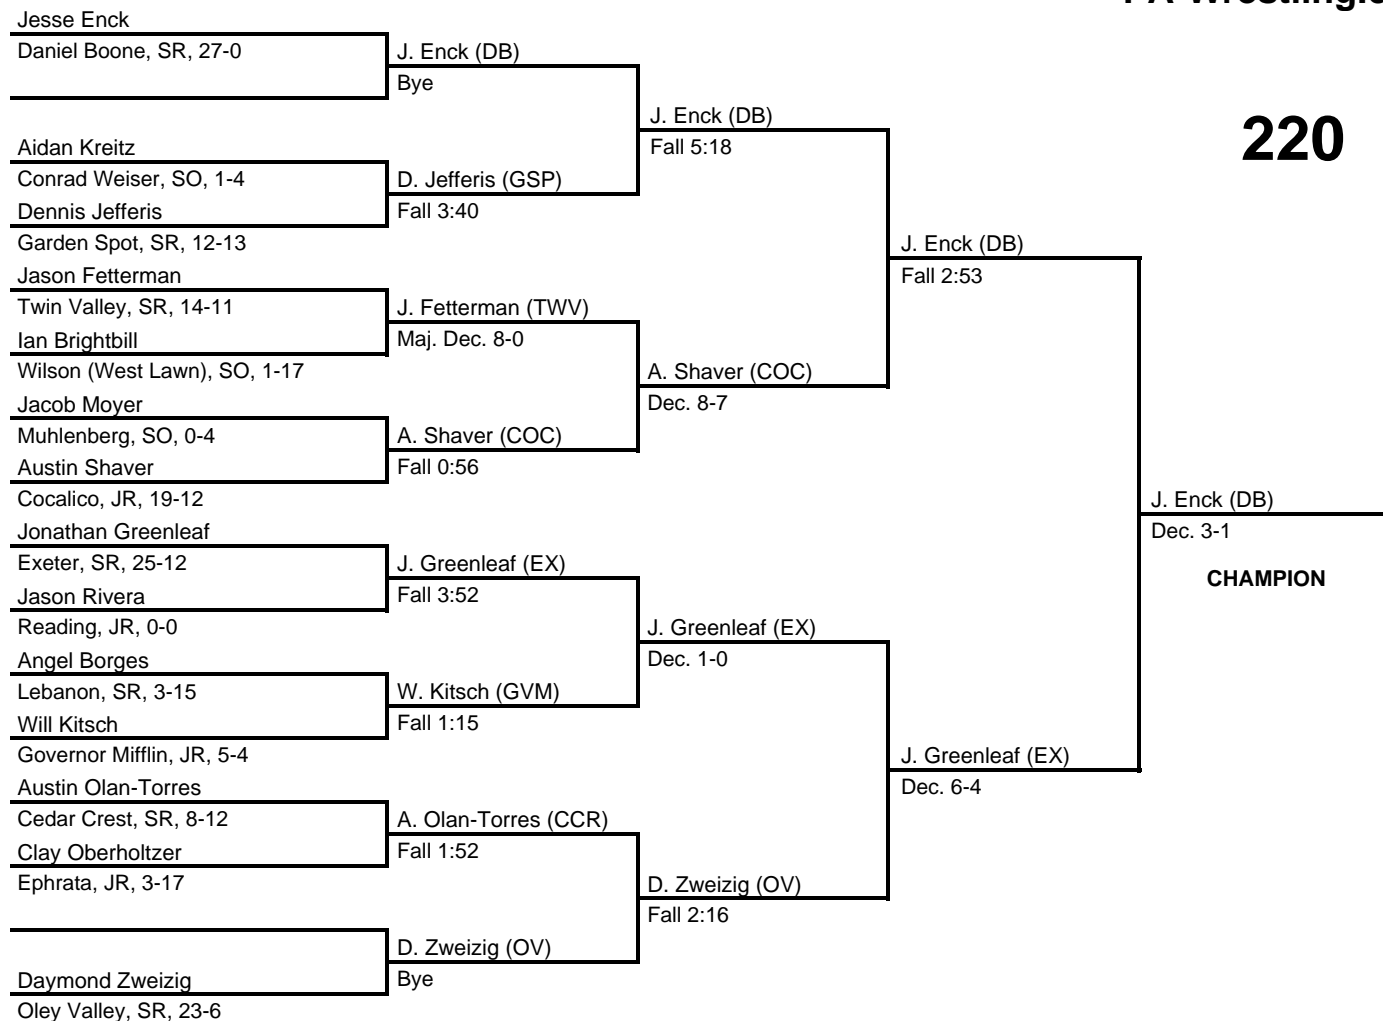

2017 District 3 AAA Section 1

at Governor Mifflin Intermediate -- February 18, 2017

results provided by
PA-Wrestling.com