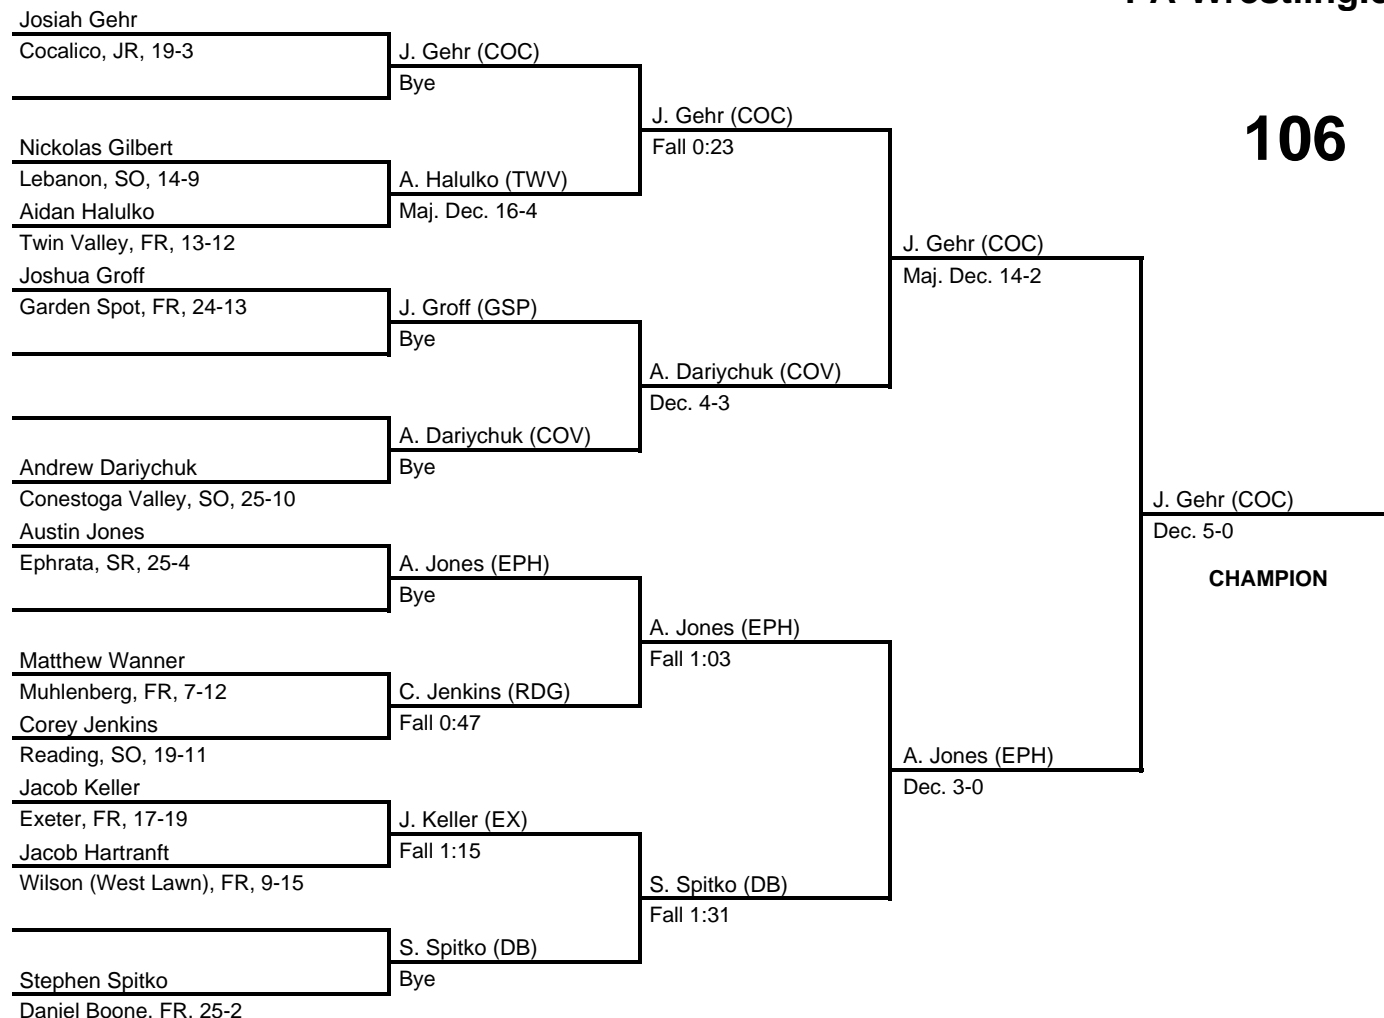

# 2017 District 3 AAA Section 1

at Governor Mifflin Intermediate -- February 18, 2017

results provided by  
**PA-Wrestling.com**

**5th Place**