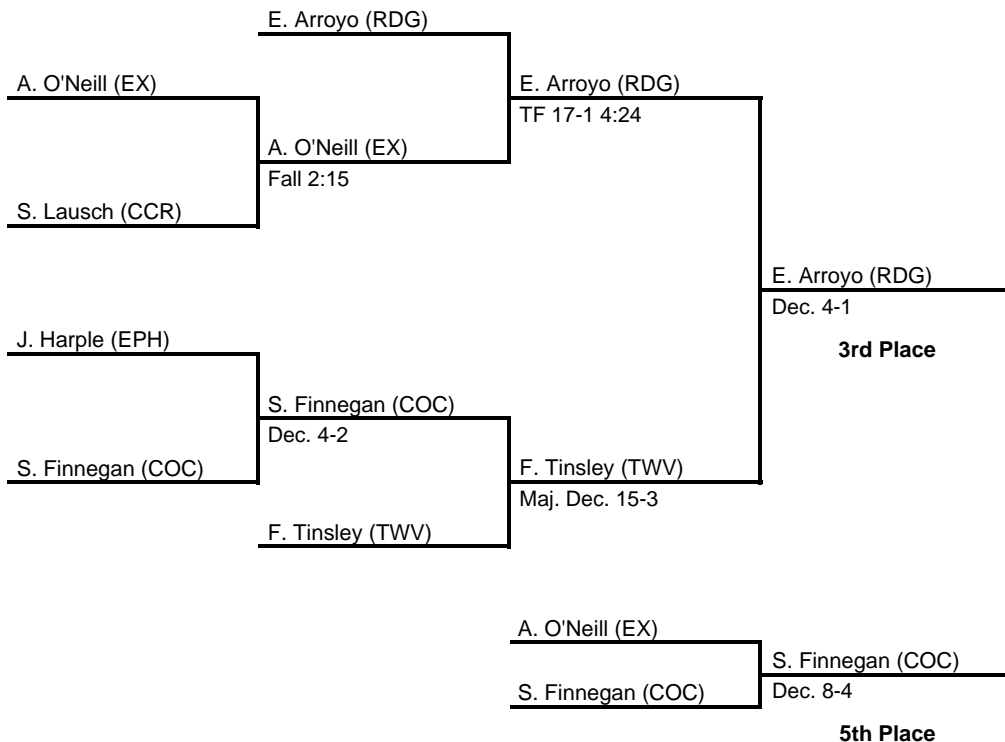

2017 District 3 AAA Section 1

at Governor Mifflin Intermediate -- February 18, 2017

results provided by
PA-Wrestling.com