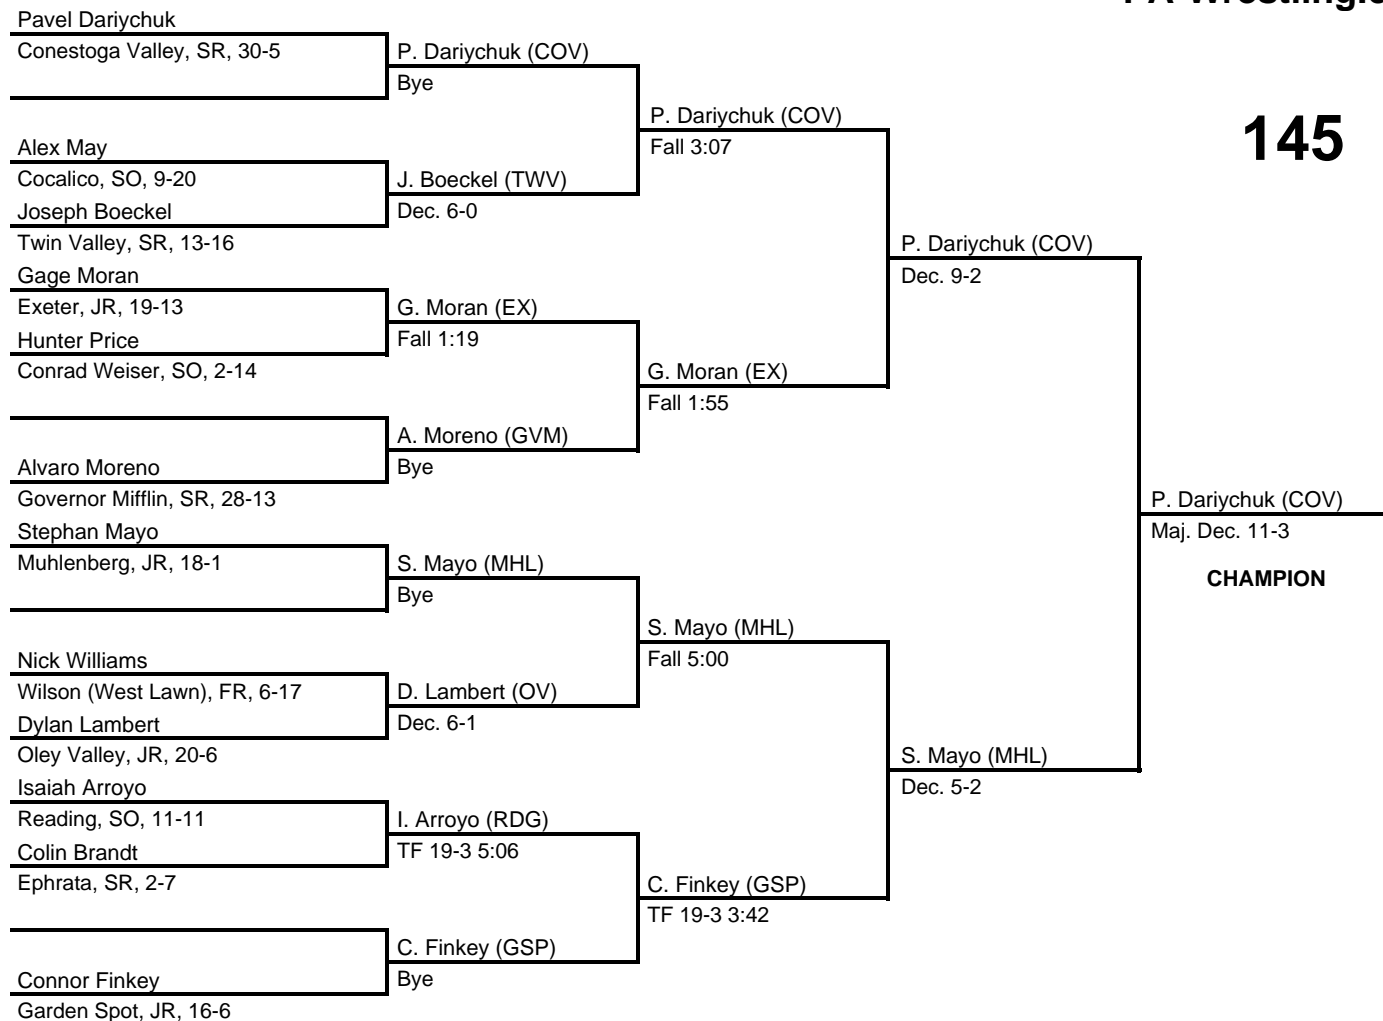

2017 District 3 AAA Section 1

at Governor Mifflin Intermediate -- February 18, 2017

results provided by
PA-Wrestling.com