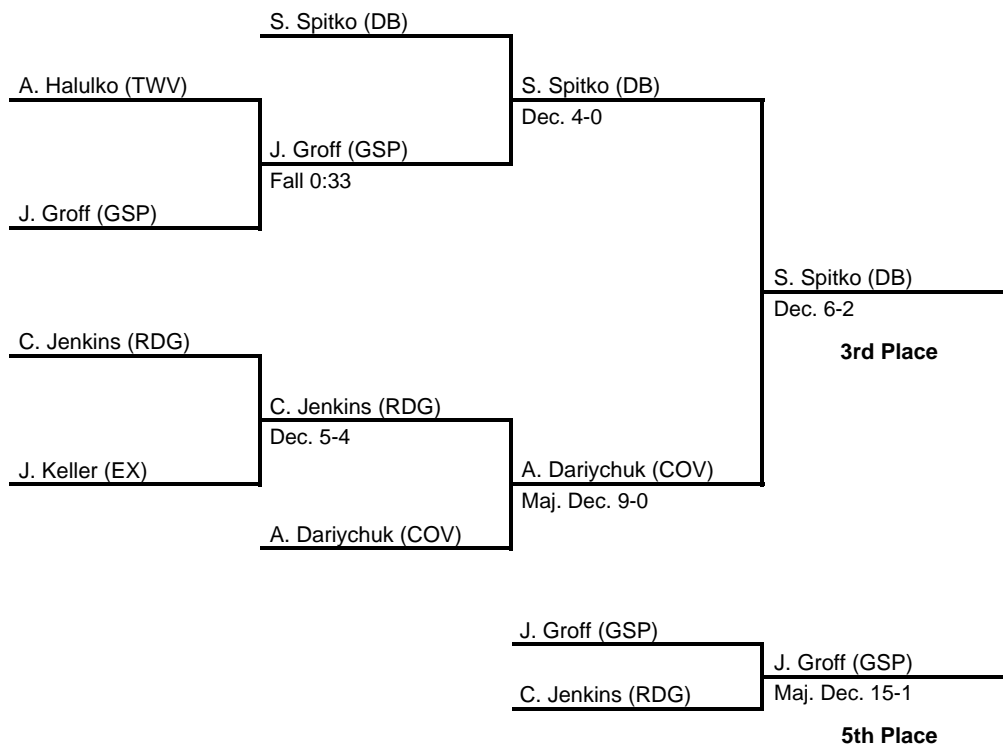

# 2017 District 3 AAA Section 1

at Governor Mifflin Intermediate -- February 18, 2017

results provided by  
**PA-Wrestling.com**

**5th Place**