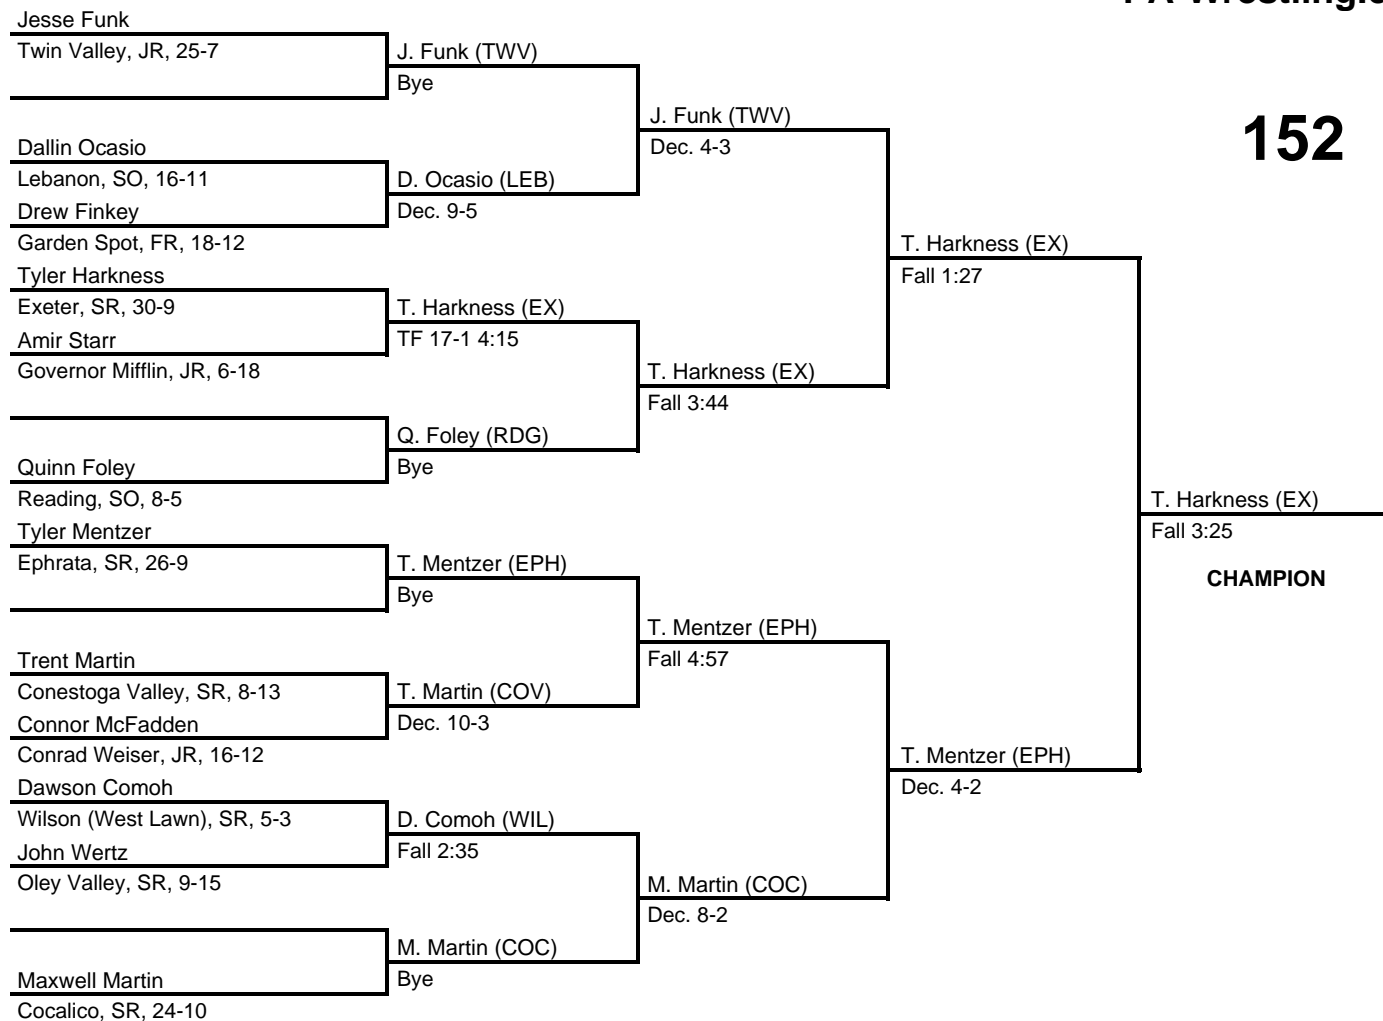

2017 District 3 AAA Section 1

at Governor Mifflin Intermediate -- February 18, 2017

results provided by
PA-Wrestling.com