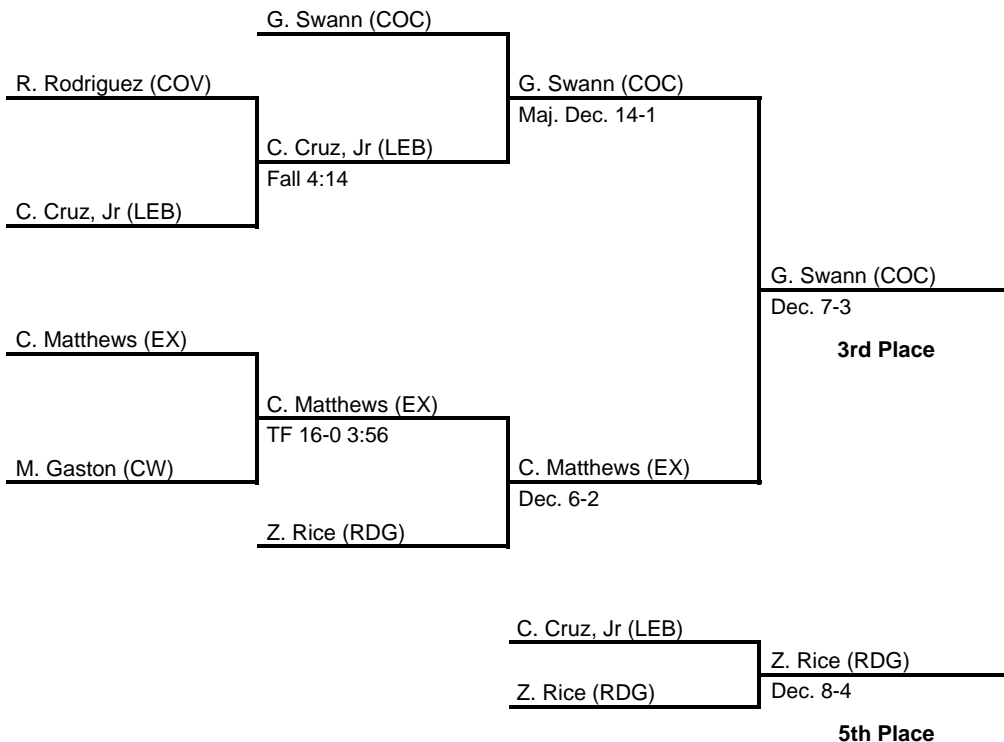

2017 District 3 AAA Section 1

at Governor Mifflin Intermediate -- February 18, 2017

results provided by
PA-Wrestling.com