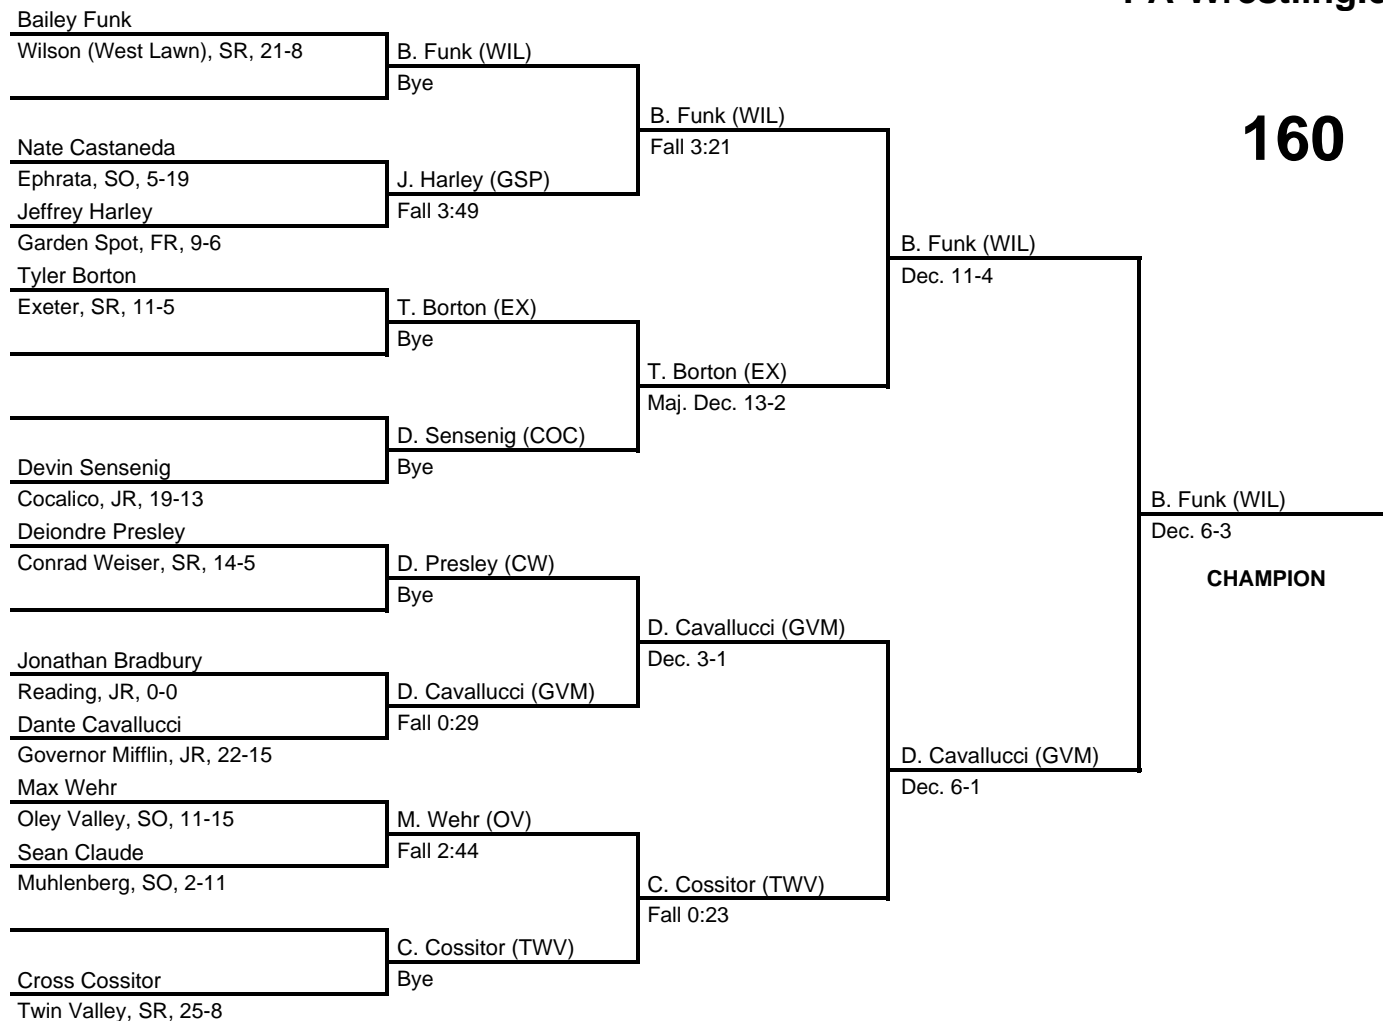

2017 District 3 AAA Section 1

at Governor Mifflin Intermediate -- February 18, 2017

results provided by
PA-Wrestling.com