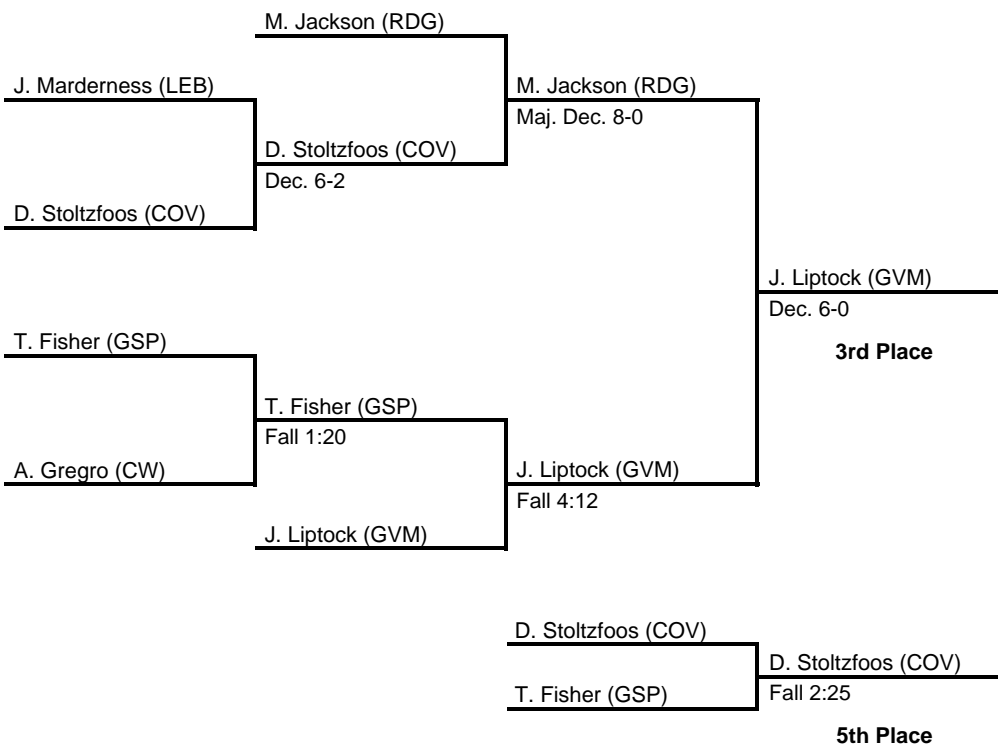

2017 District 3 AAA Section 1

at Governor Mifflin Intermediate -- February 18, 2017

results provided by
PA-Wrestling.com