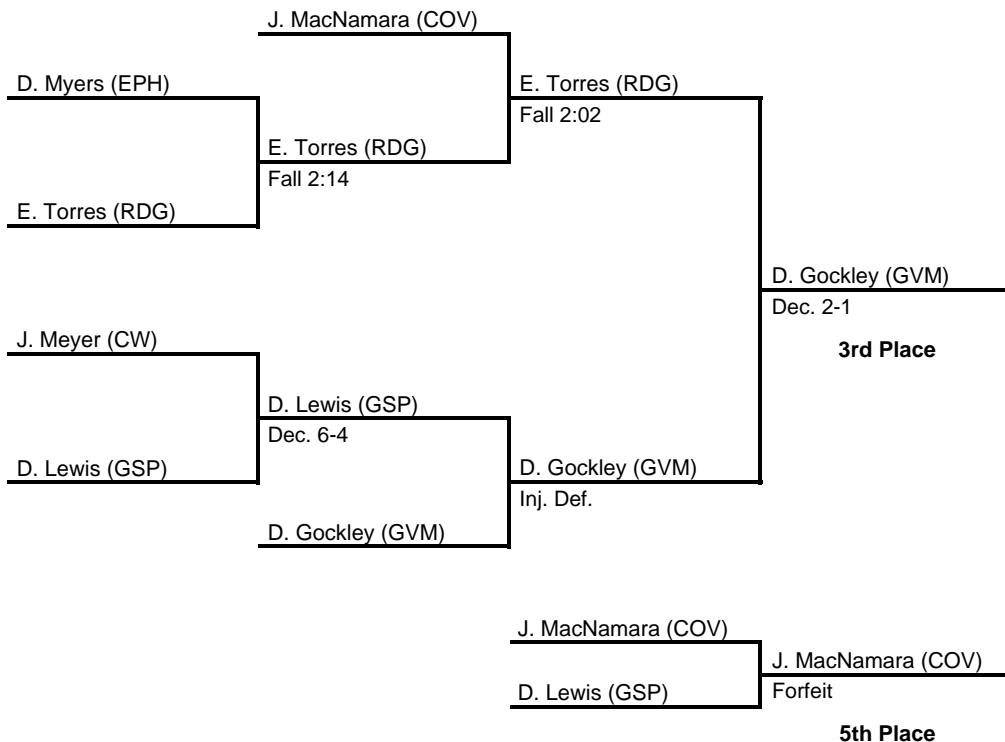

2017 District 3 AAA Section 1

at Governor Mifflin Intermediate -- February 18, 2017

results provided by
PA-Wrestling.com