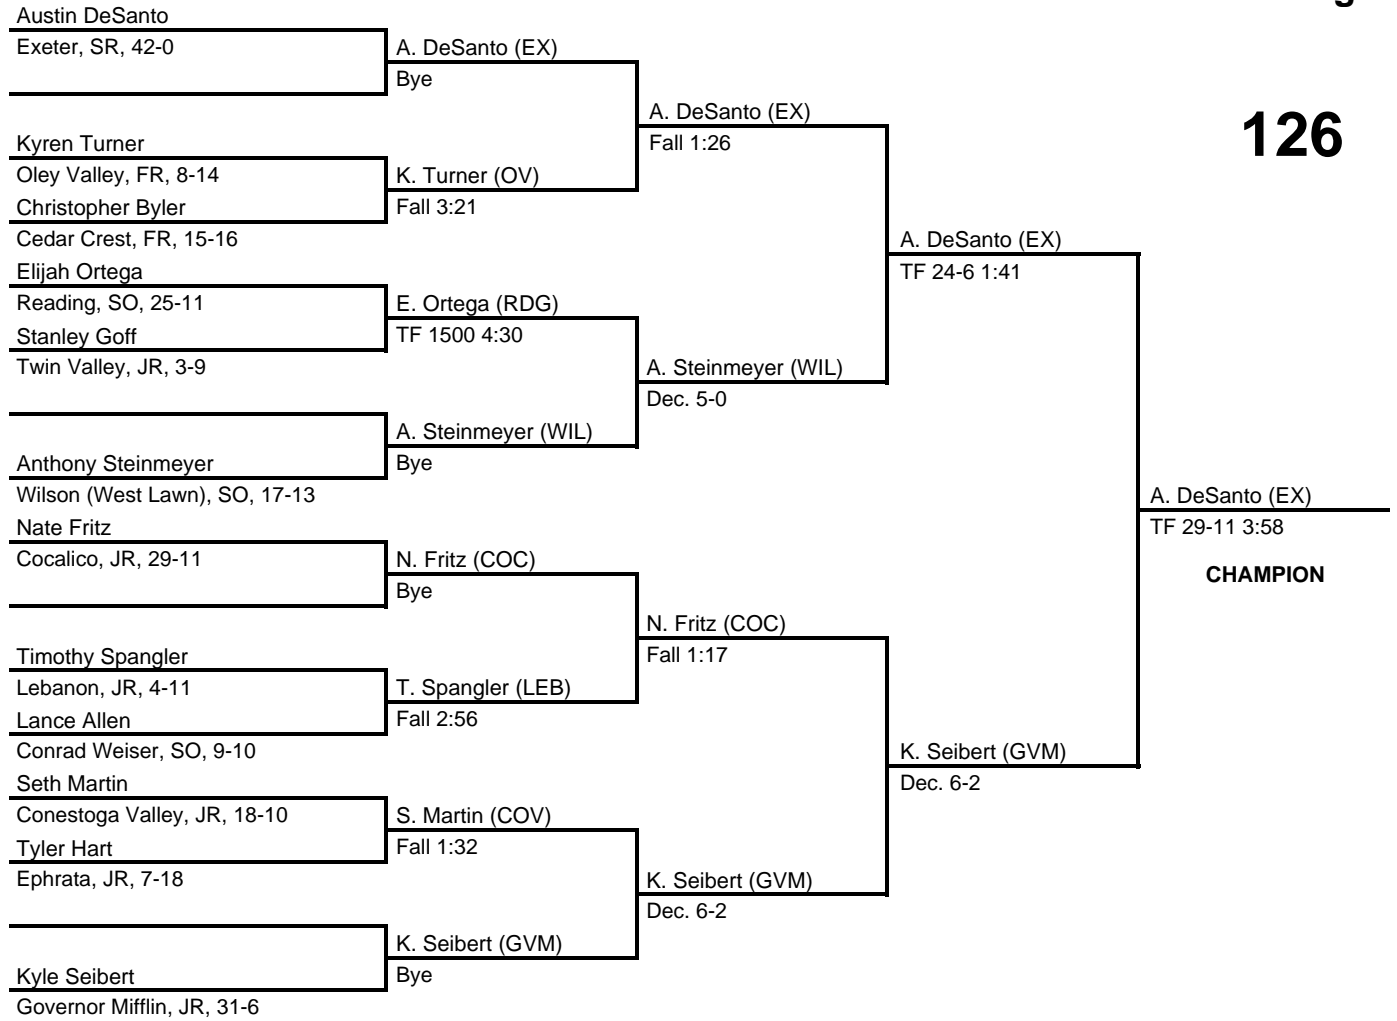

2017 District 3 AAA Section 1

at Governor Mifflin Intermediate -- February 18, 2017

results provided by
PA-Wrestling.com