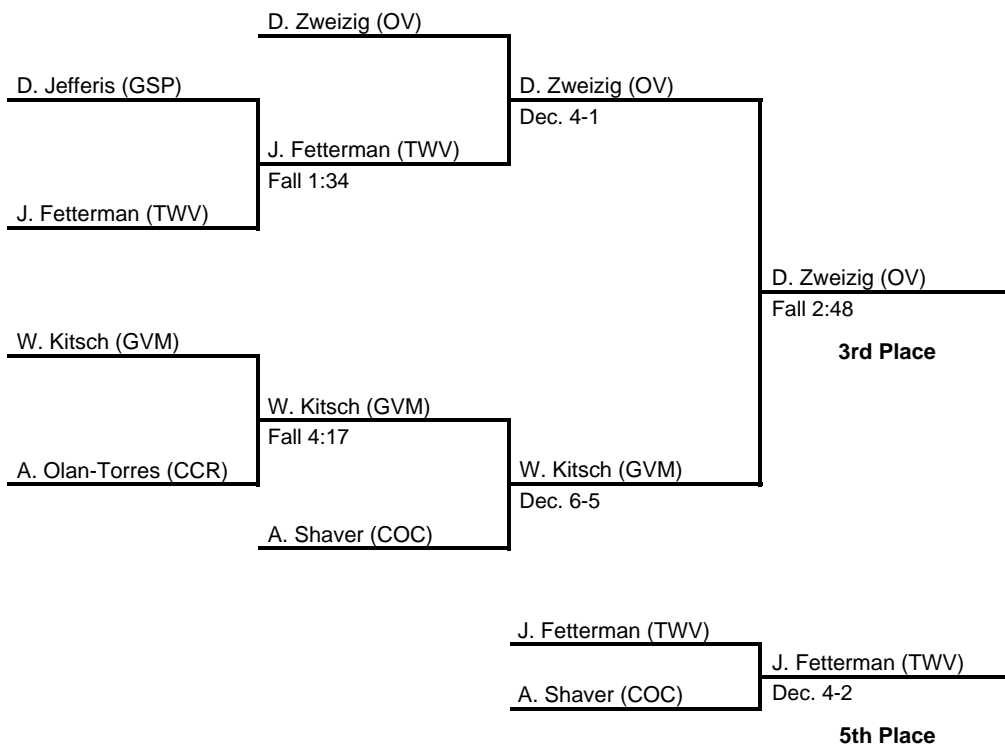

2017 District 3 AAA Section 1

at Governor Mifflin Intermediate -- February 18, 2017

results provided by
PA-Wrestling.com