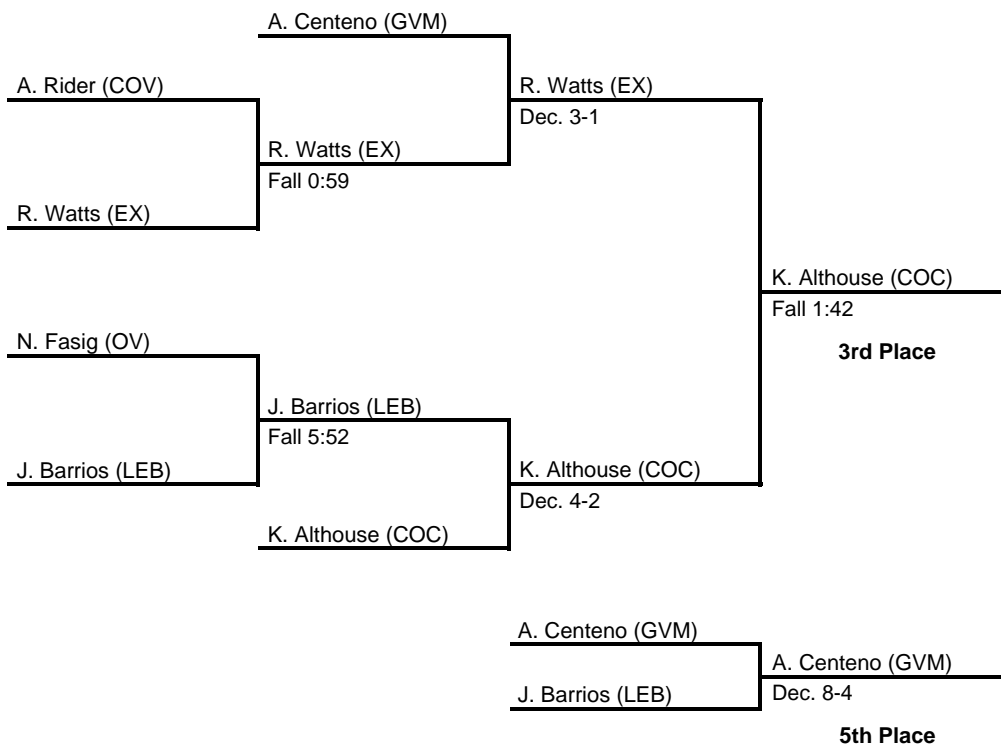

2017 District 3 AAA Section 1

at Governor Mifflin Intermediate -- February 18, 2017

results provided by
PA-Wrestling.com

113