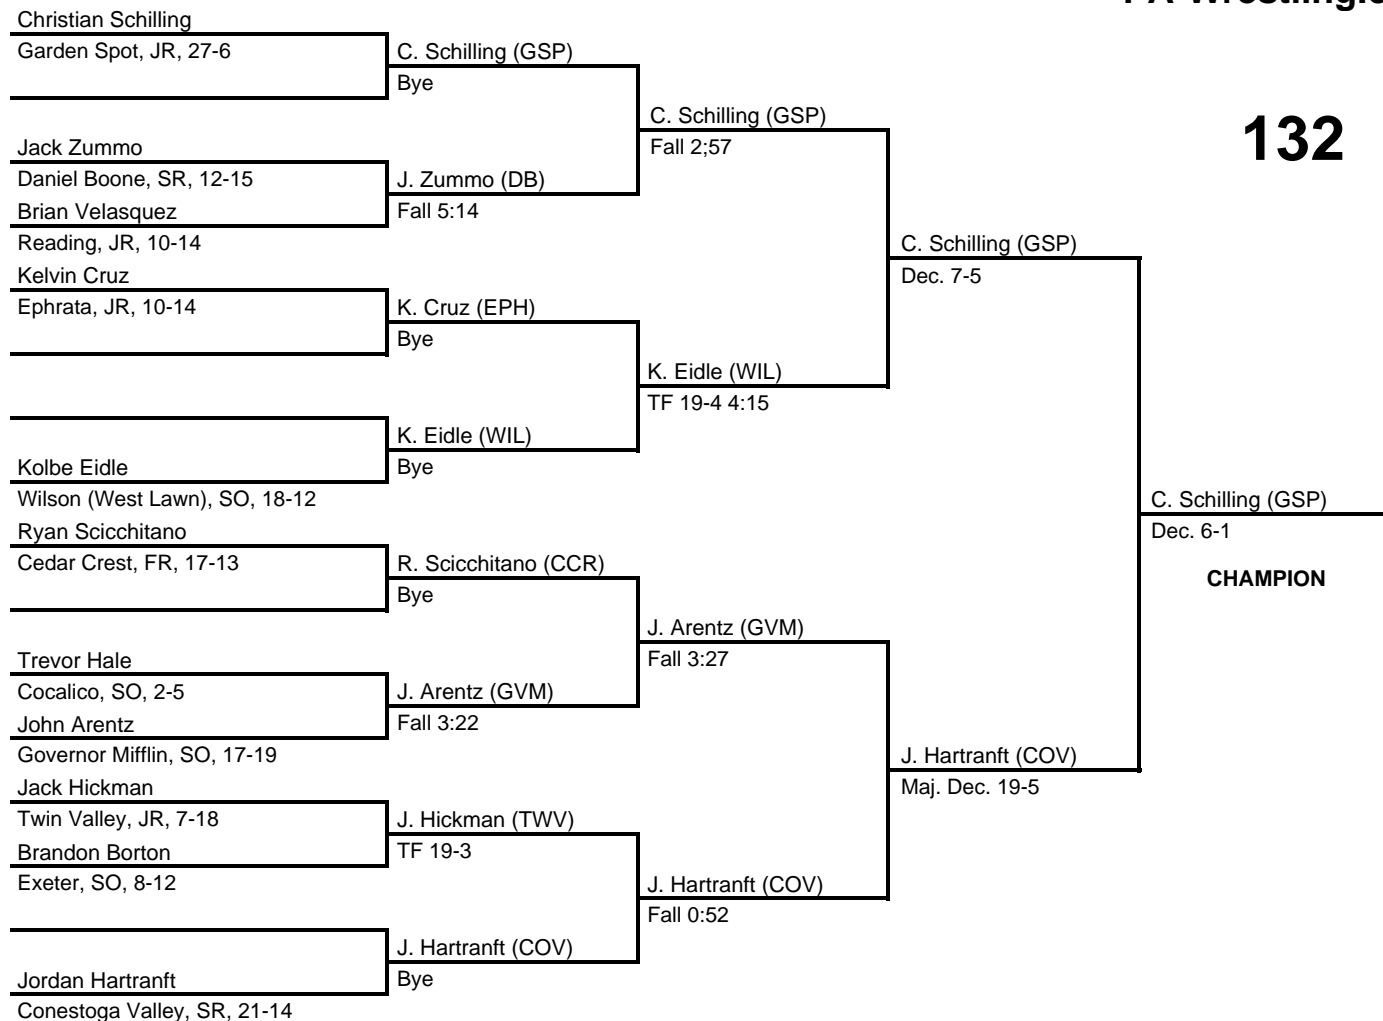

2017 District 3 AAA Section 1

at Governor Mifflin Intermediate -- February 18, 2017

results provided by
PA-Wrestling.com