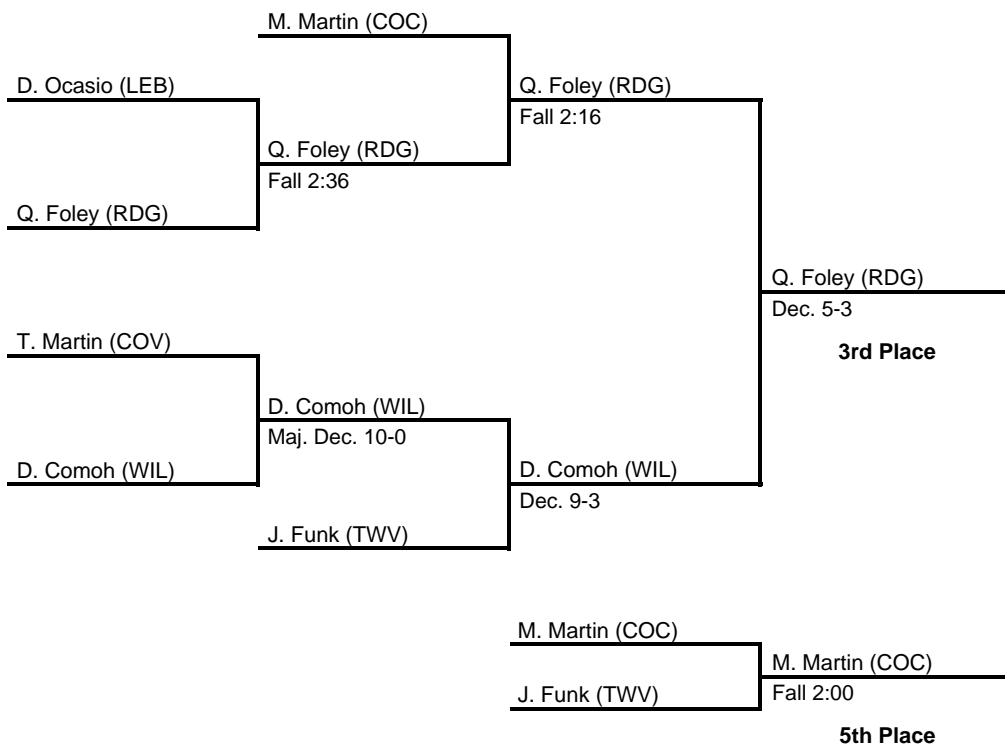

2017 District 3 AAA Section 1

at Governor Mifflin Intermediate -- February 18, 2017

results provided by
PA-Wrestling.com