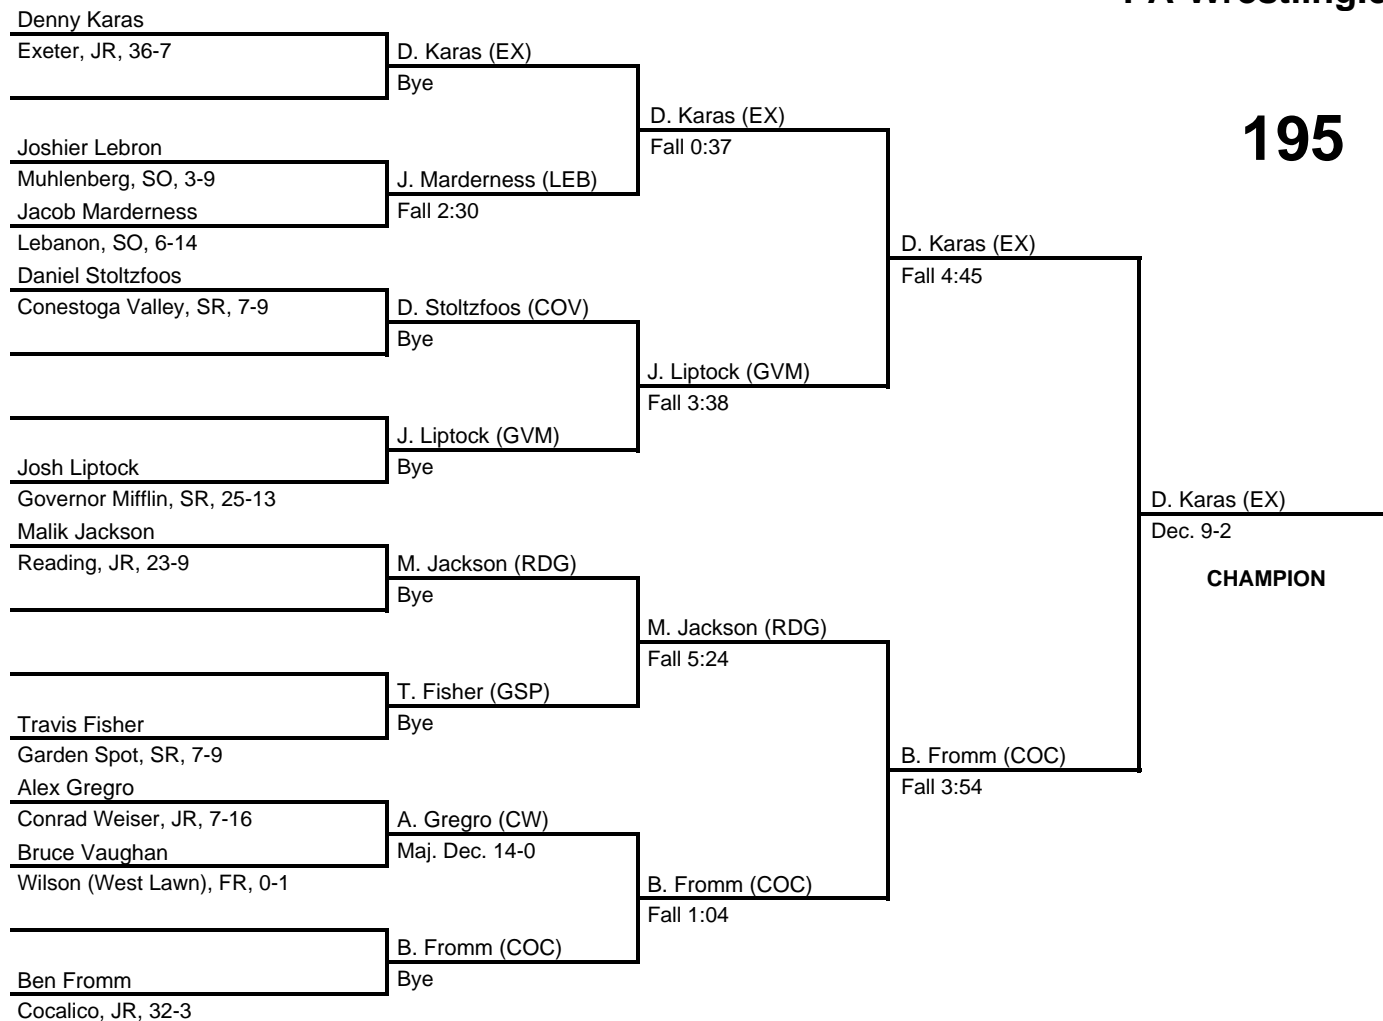

2017 District 3 AAA Section 1

at Governor Mifflin Intermediate -- February 18, 2017

results provided by
PA-Wrestling.com