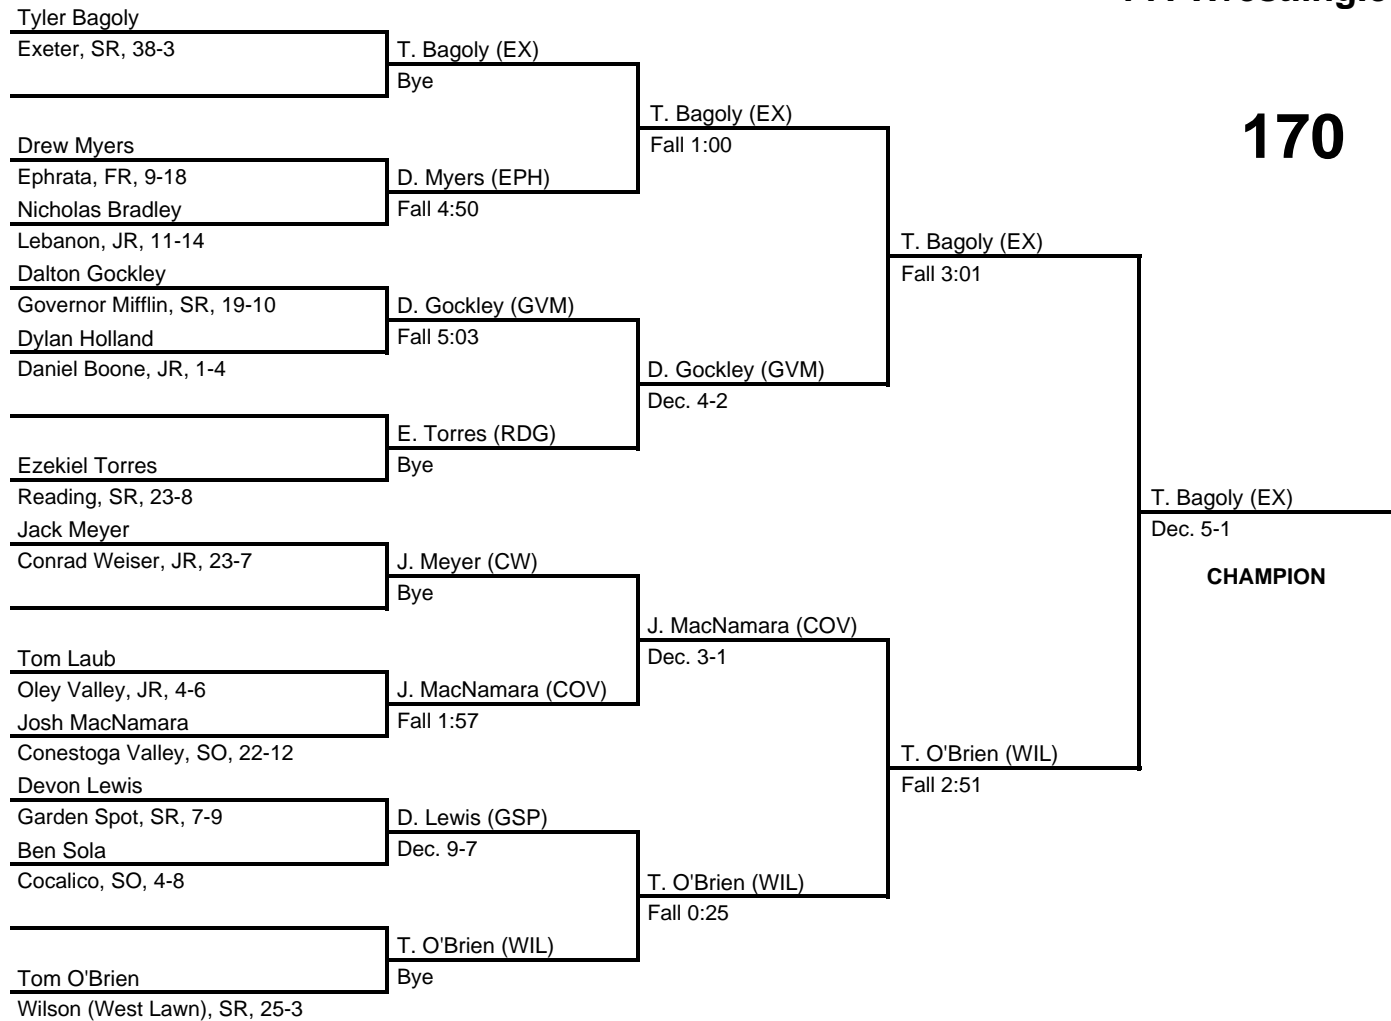

2017 District 3 AAA Section 1

at Governor Mifflin Intermediate -- February 18, 2017

results provided by
PA-Wrestling.com