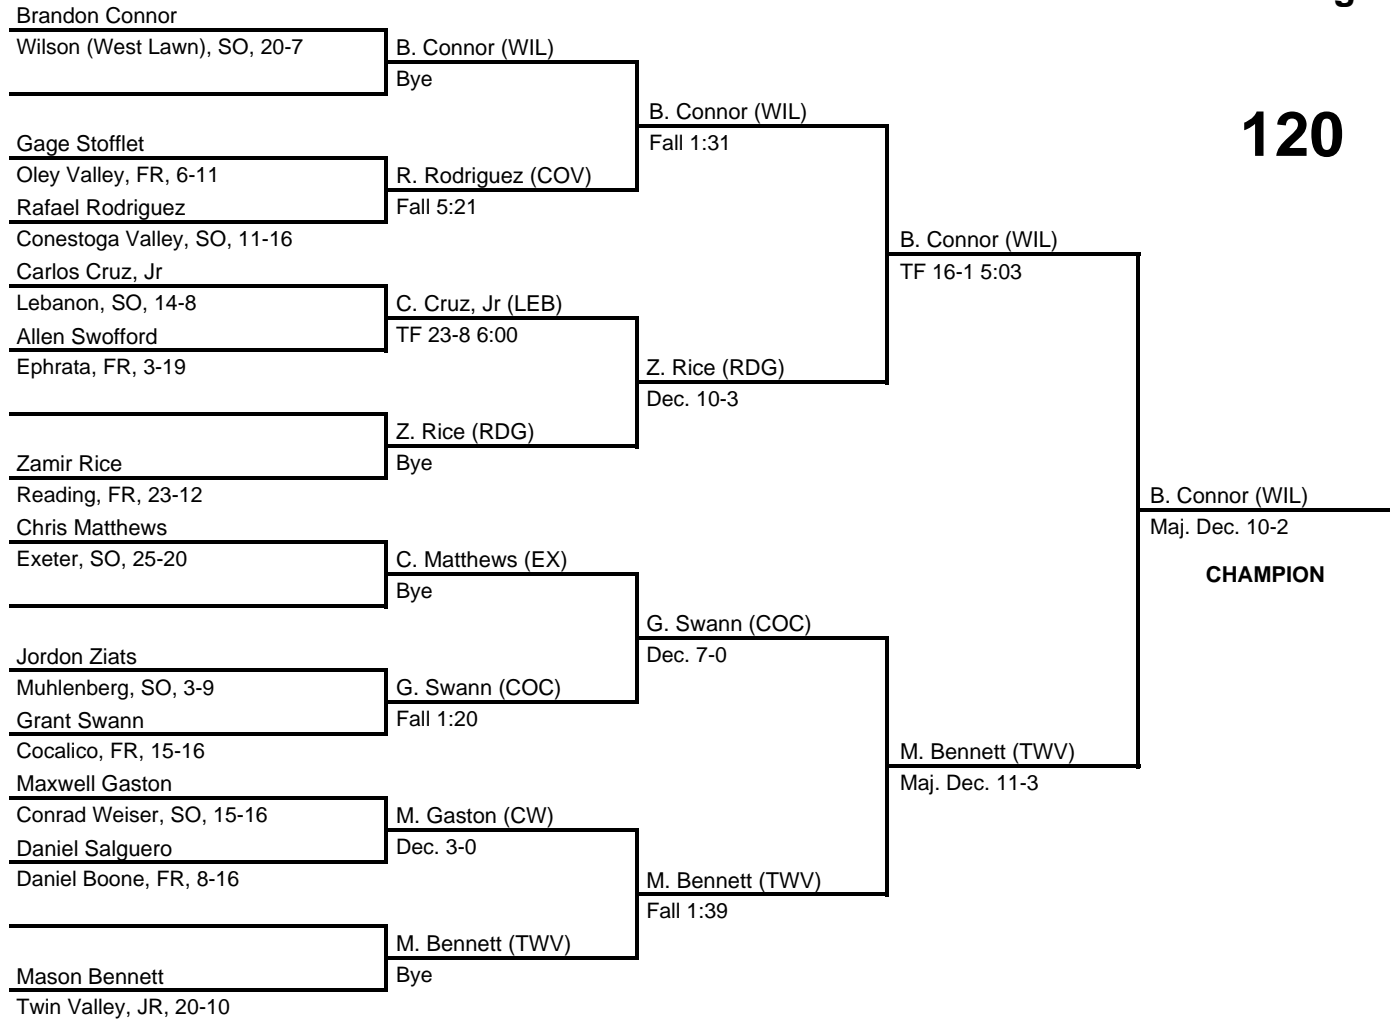

2017 District 3 AAA Section 1

at Governor Mifflin Intermediate -- February 18, 2017

results provided by
PA-Wrestling.com