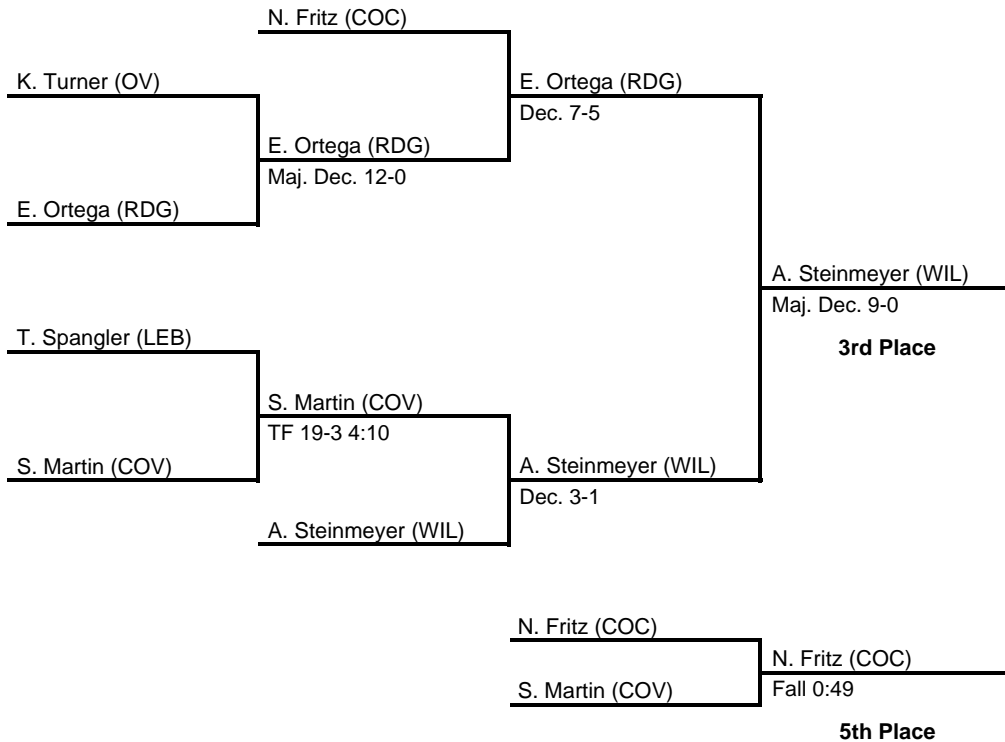

2017 District 3 AAA Section 1

at Governor Mifflin Intermediate -- February 18, 2017

results provided by
PA-Wrestling.com