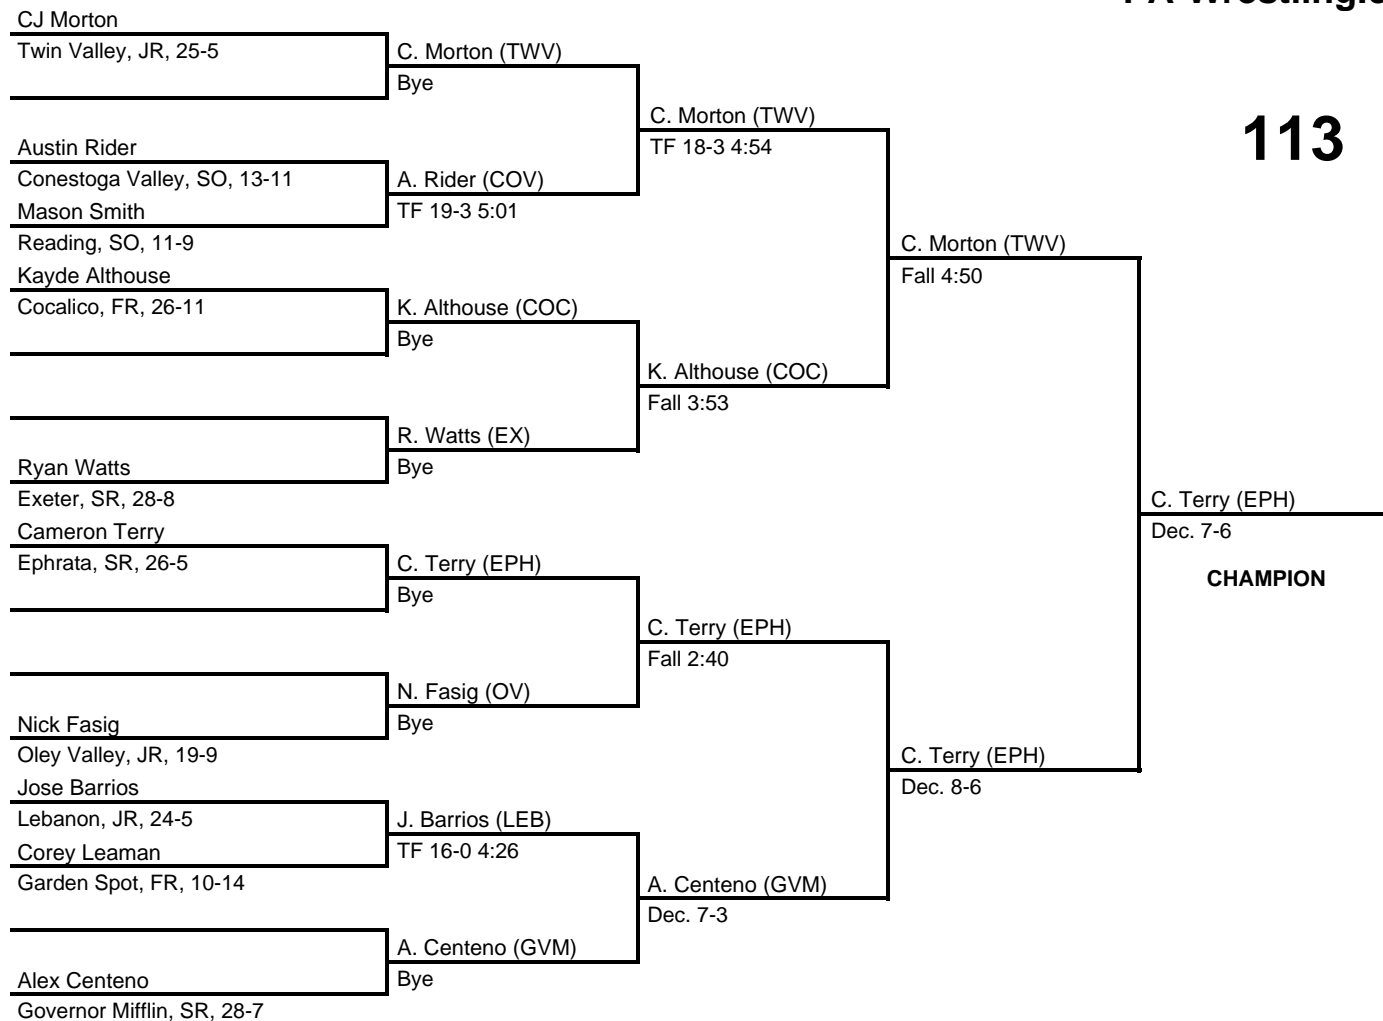

2017 District 3 AAA Section 1

at Governor Mifflin Intermediate -- February 18, 2017

results provided by
PA-Wrestling.com

113