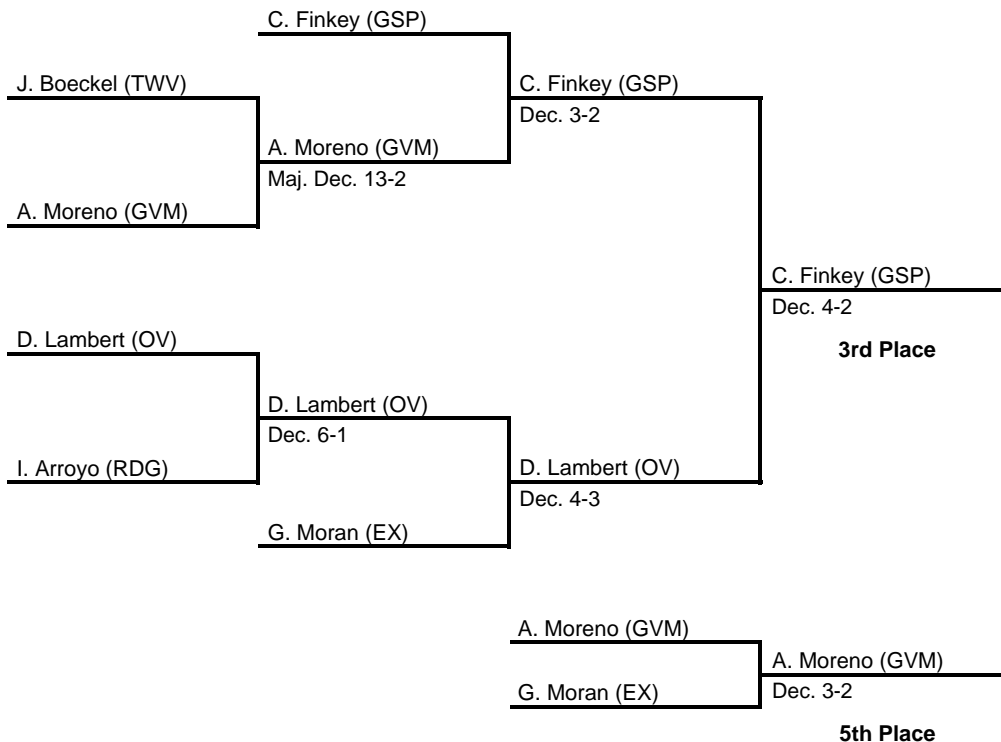

2017 District 3 AAA Section 1

at Governor Mifflin Intermediate -- February 18, 2017

results provided by
PA-Wrestling.com