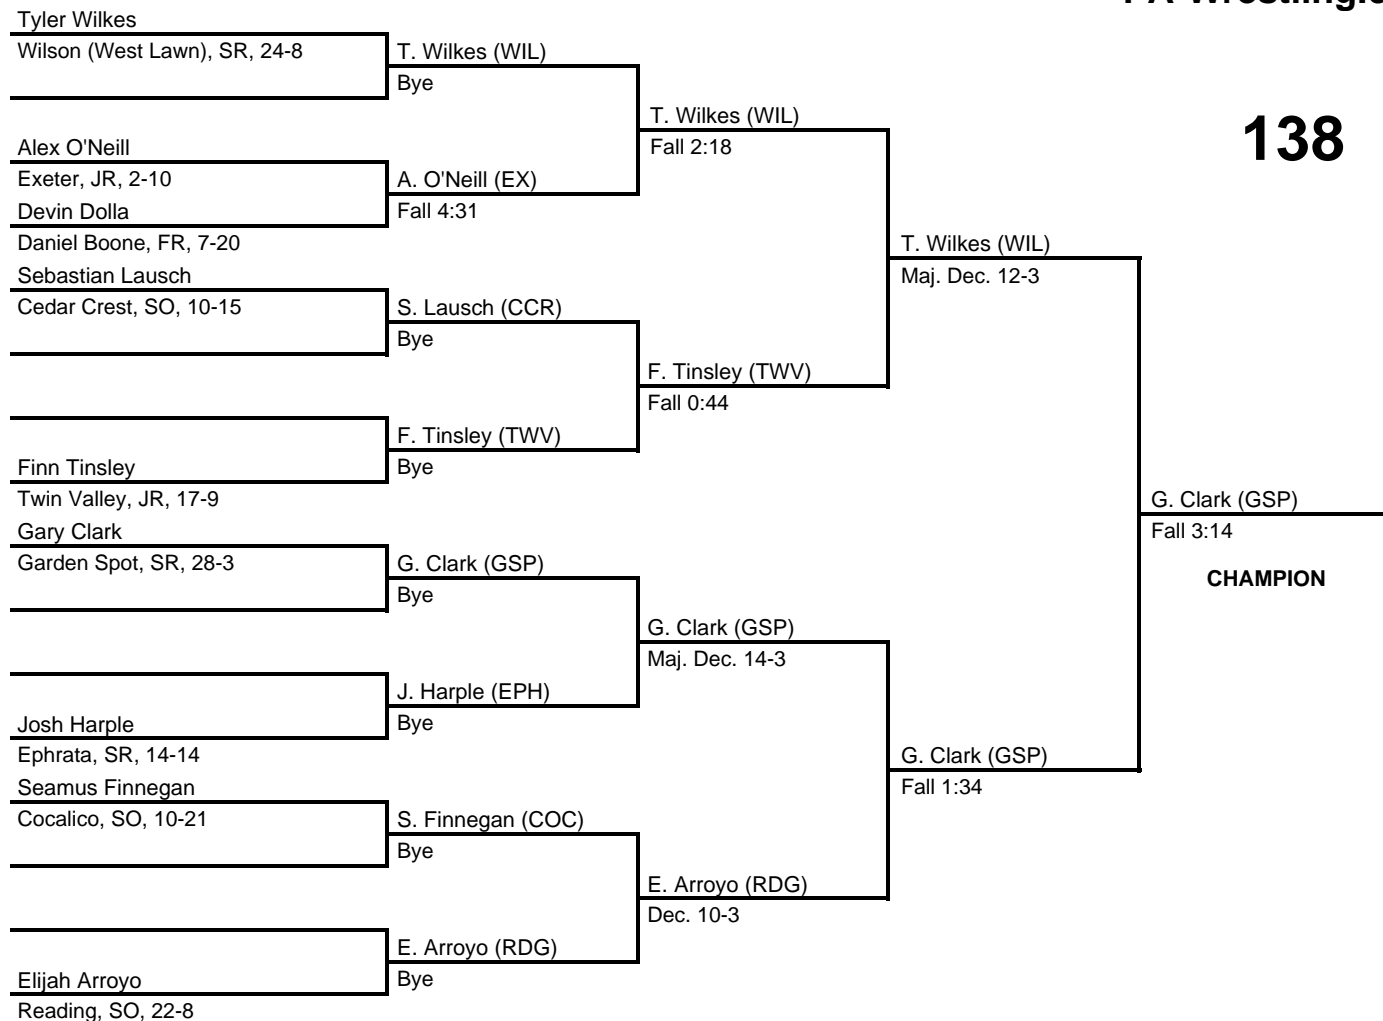

2017 District 3 AAA Section 1

at Governor Mifflin Intermediate -- February 18, 2017

results provided by
PA-Wrestling.com