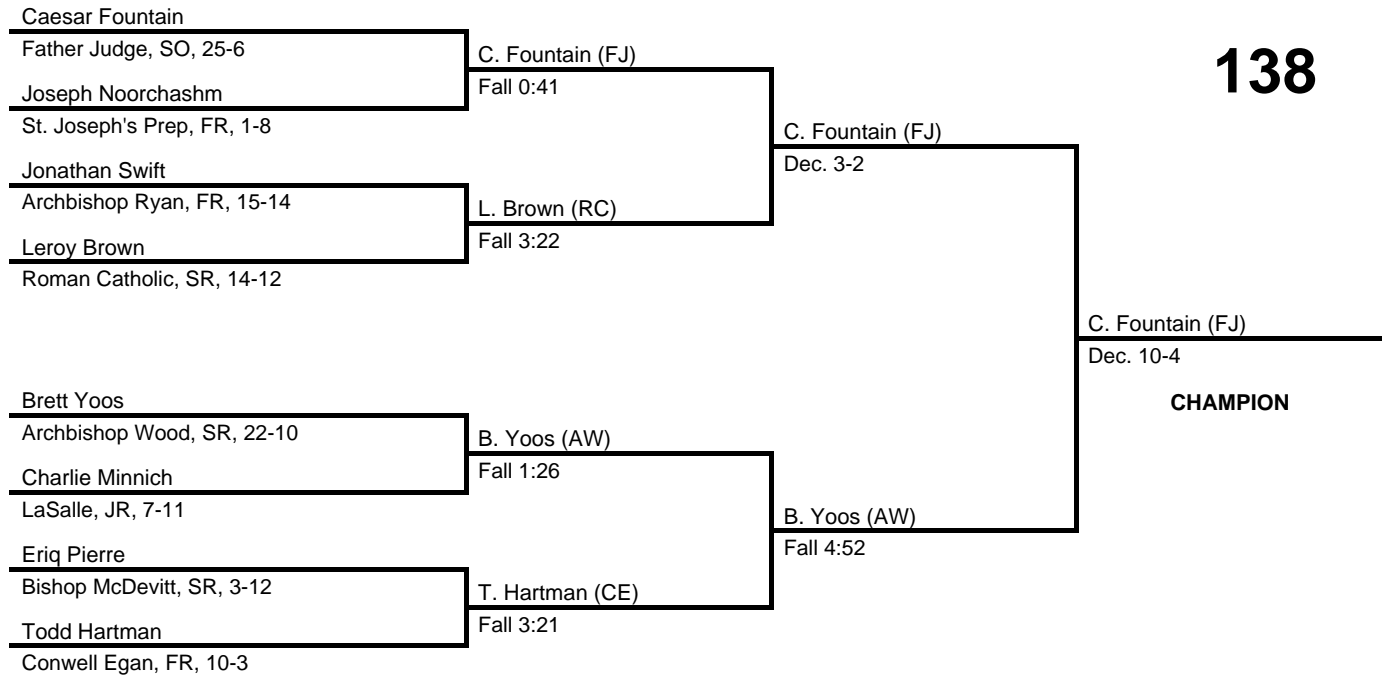

2017 District 12 AAA Catholic League

at LaSalle HS -- February 18, 2017

results provided by
PA-Wrestling.com

138