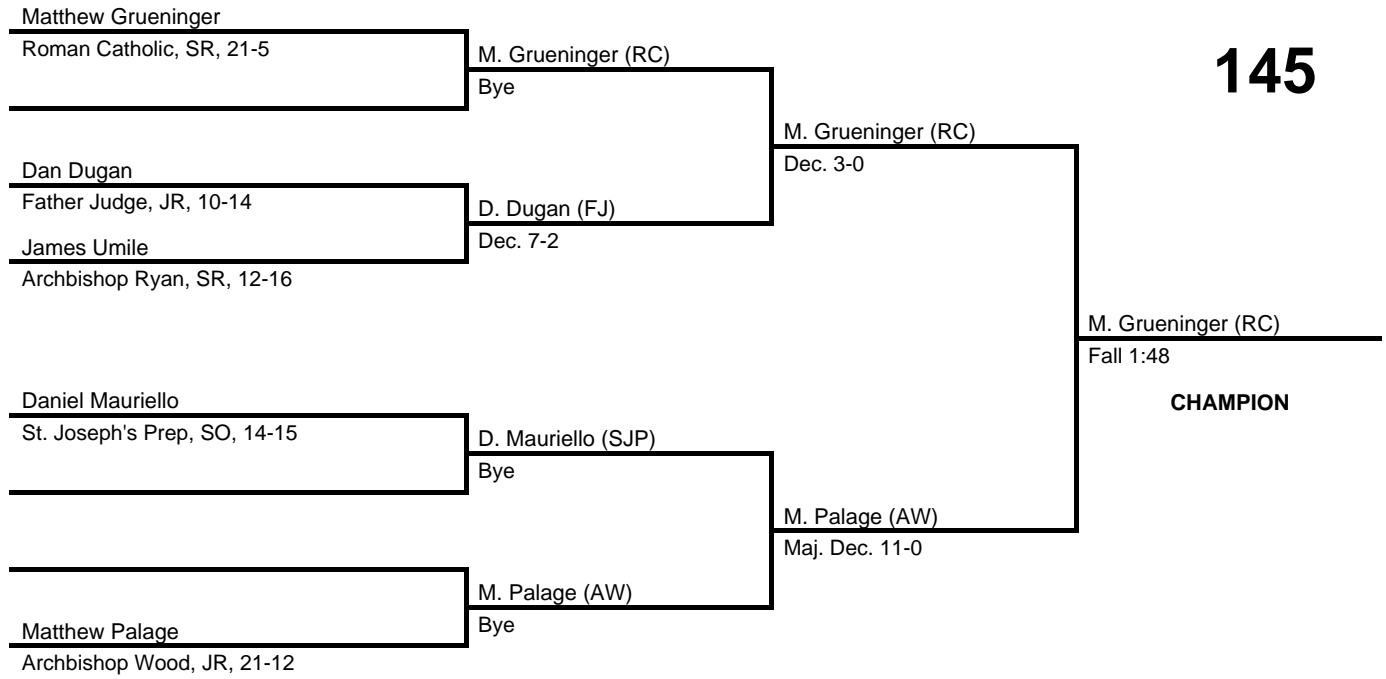

138

2017 District 12 AAA Catholic League

at LaSalle HS -- February 18, 2017

results provided by
PA-Wrestling.com

145

2017 District 12 AAA Catholic League

at LaSalle HS -- February 18, 2017

results provided by
PA-Wrestling.com