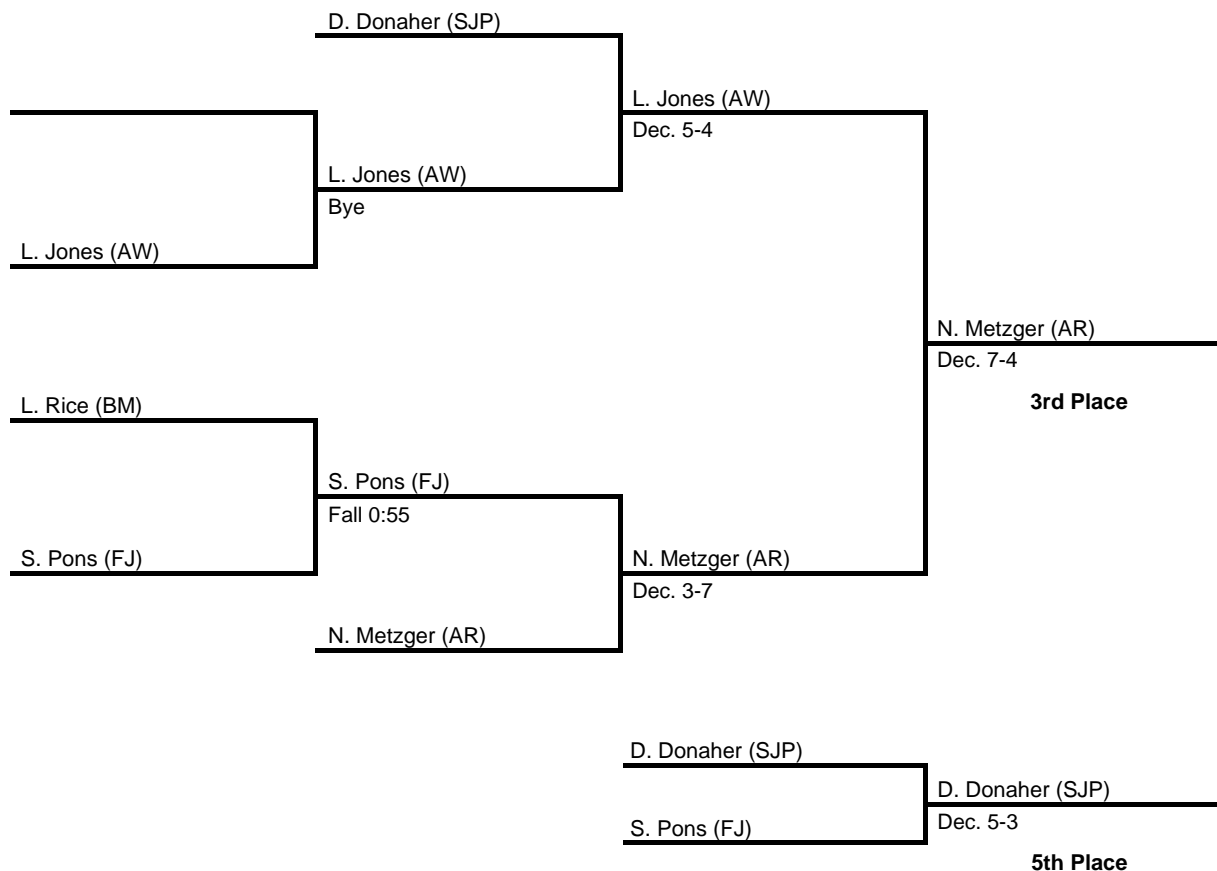

152

2017 District 12 AAA Catholic League

at LaSalle HS -- February 18, 2017

results provided by
PA-Wrestling.com

160

2017 District 12 AAA Catholic League

at LaSalle HS -- February 18, 2017

results provided by
PA-Wrestling.com