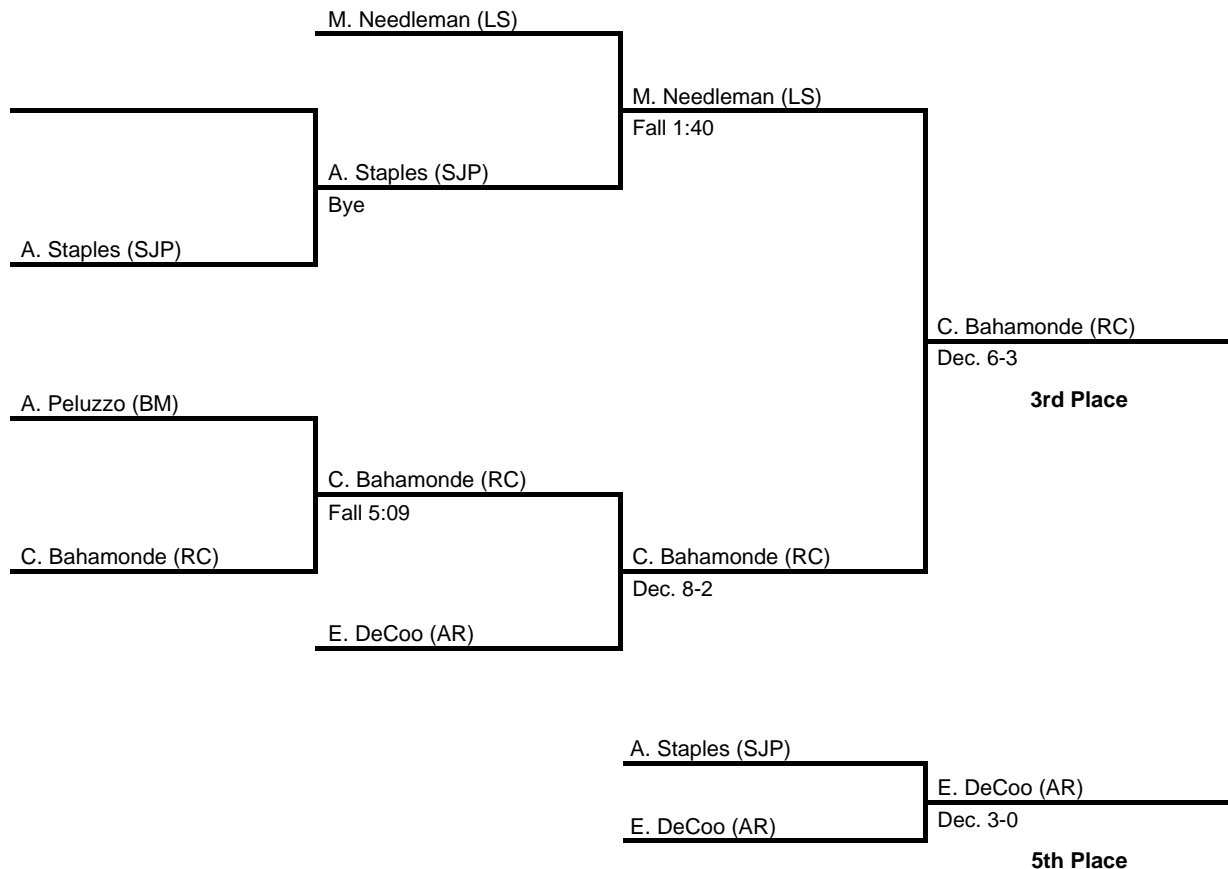

2017 District 12 AAA Catholic League

at LaSalle HS -- February 18, 2017

results provided by
PA-Wrestling.com

152