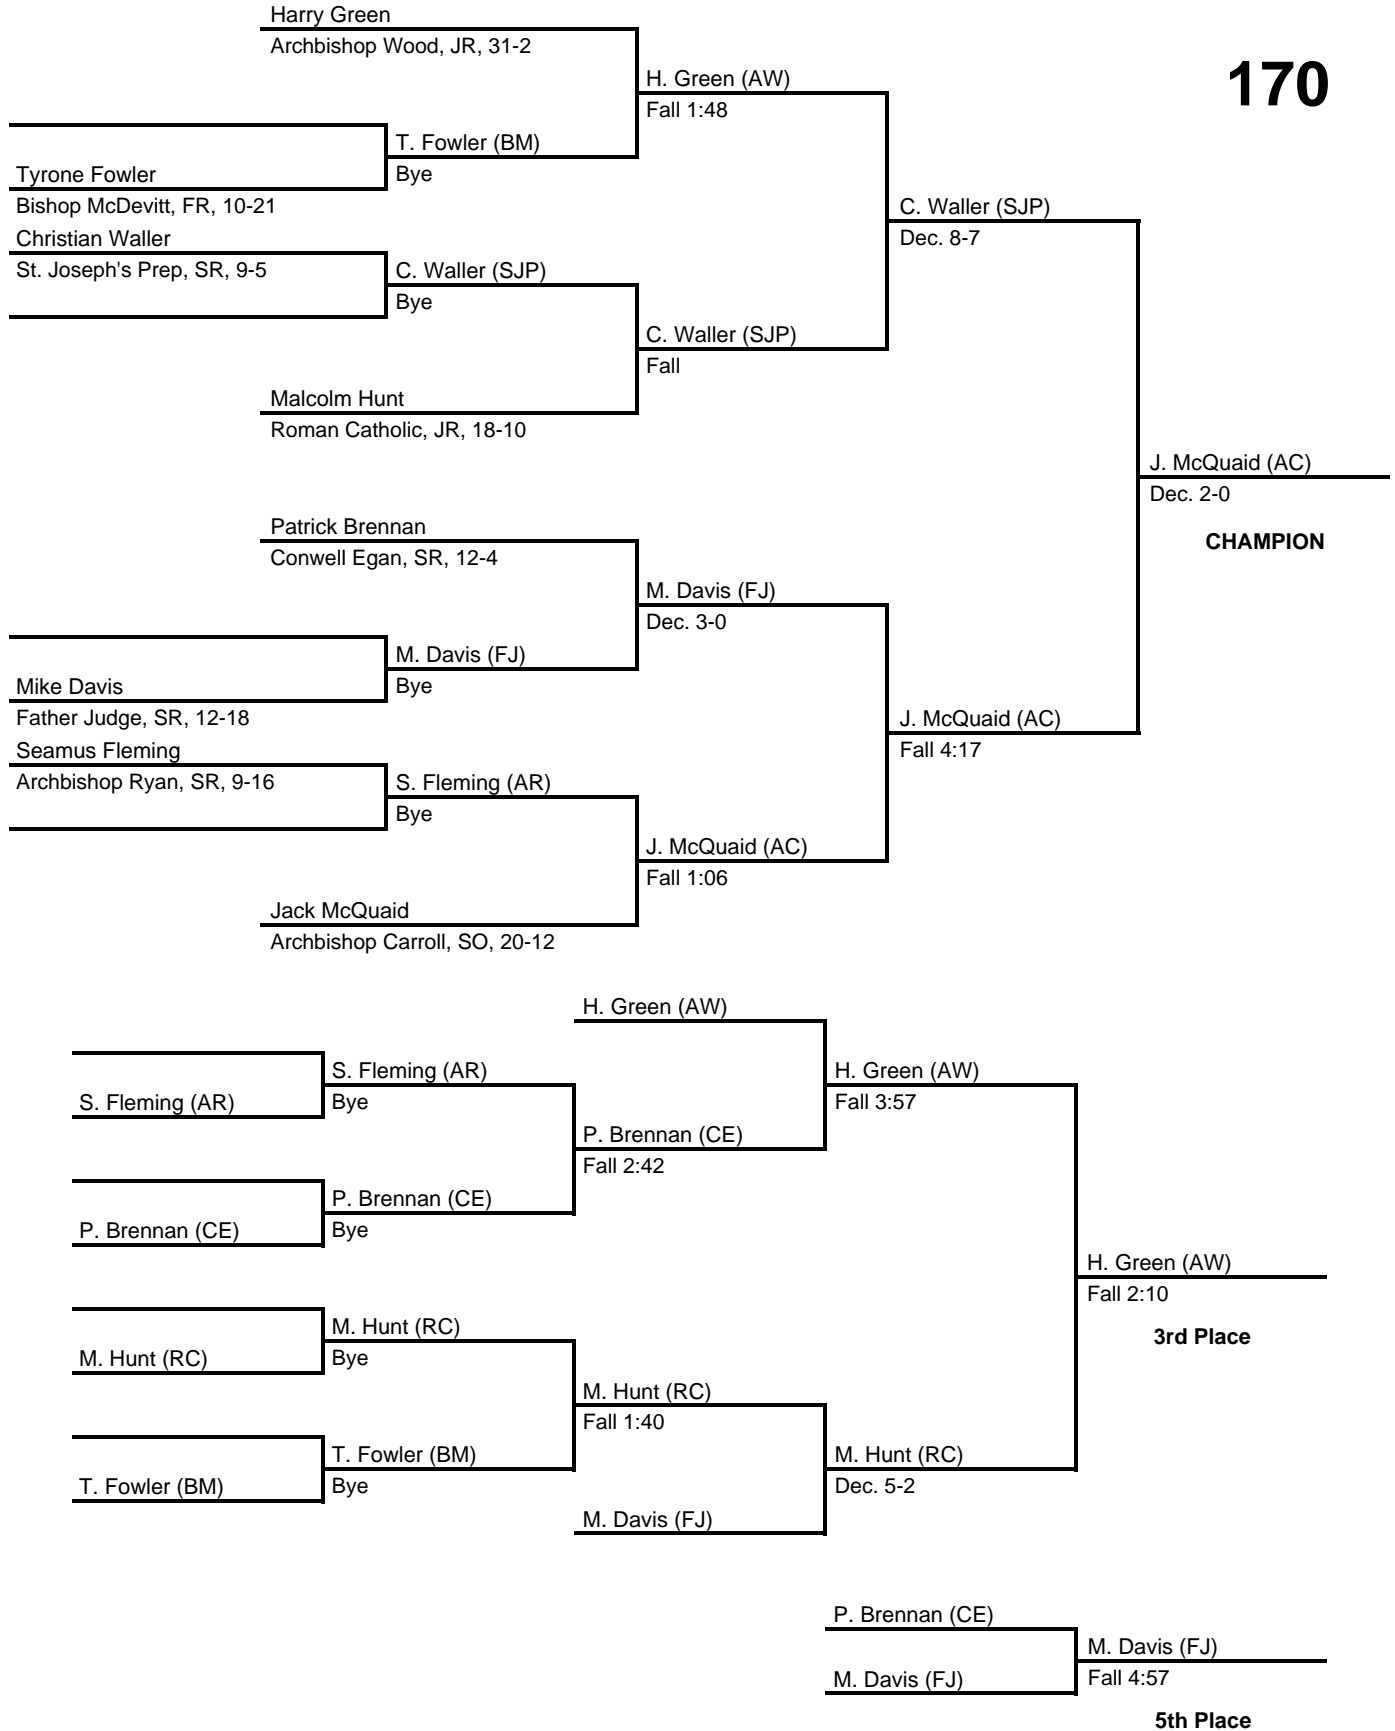

2017 District 12 AAA Catholic League

at LaSalle HS -- February 18, 2017

results provided by
PA-Wrestling.com