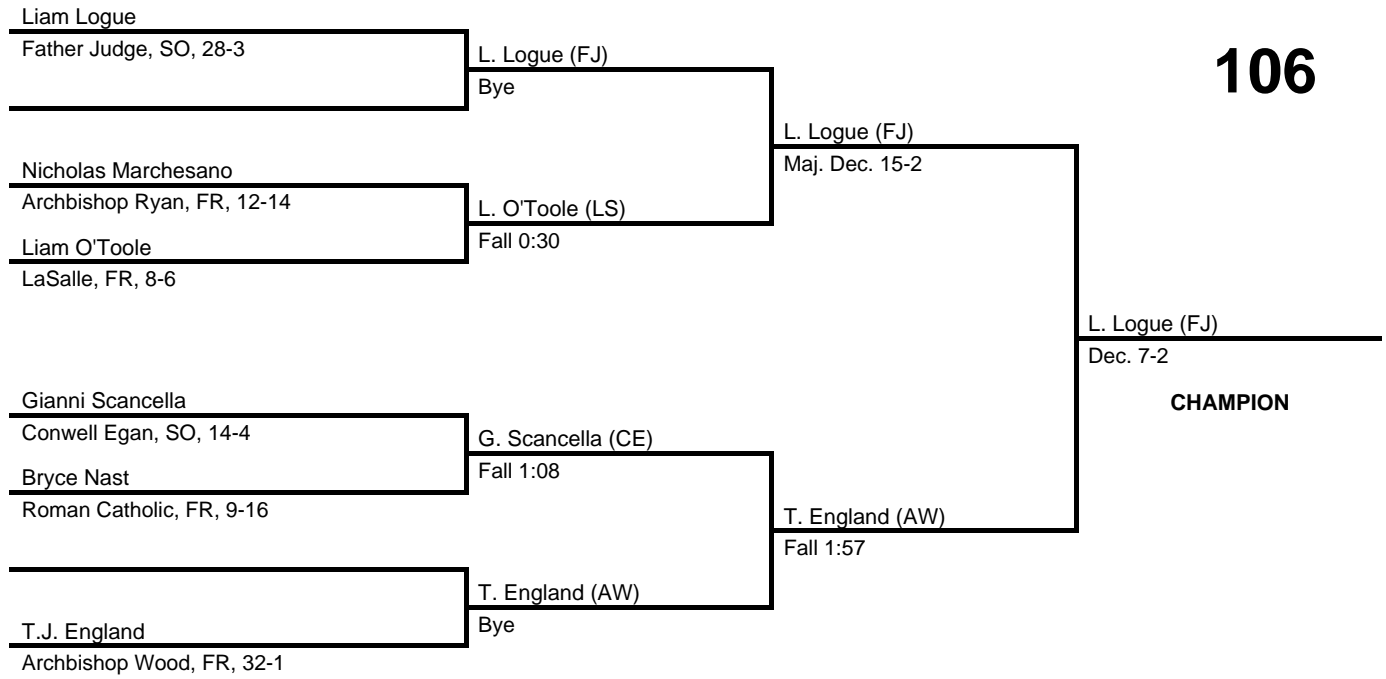

2017 District 12 AAA Catholic League

at LaSalle HS -- February 18, 2017

results provided by
PA-Wrestling.com

Team Scores

Team scores are final and official.

Place	Pts	School (Abbreviation)	1st	2nd	3rd	4th
1.	203.0	Archbishop Wood (AW)	2	5	2	1
2.	200.0	Father Judge (FJ)	4	1	3	3
3.	156.0	Roman Catholic (RC)	1	4	2	1
4.	150.0	LaSalle (LS)	3	1	3	1
5.	146.5	St. Joseph's Prep (SJP)	1	1	1	5
6.	97.0	Archbishop Ryan (AR)	1	1	2	-
7.	84.0	Bishop McDevitt (BM)	1	1	1	-
8.	47.0	Conwell Egan (CE)	-	-	-	3
9.	29.0	Archbishop Carroll (AC)	1	-	-	-
10.	9.0	Cardinal O'Hara (CO)	-	-	-	-

2017 District 12 AAA Catholic League

at LaSalle HS -- February 18, 2017

results provided by
PA-Wrestling.com

106