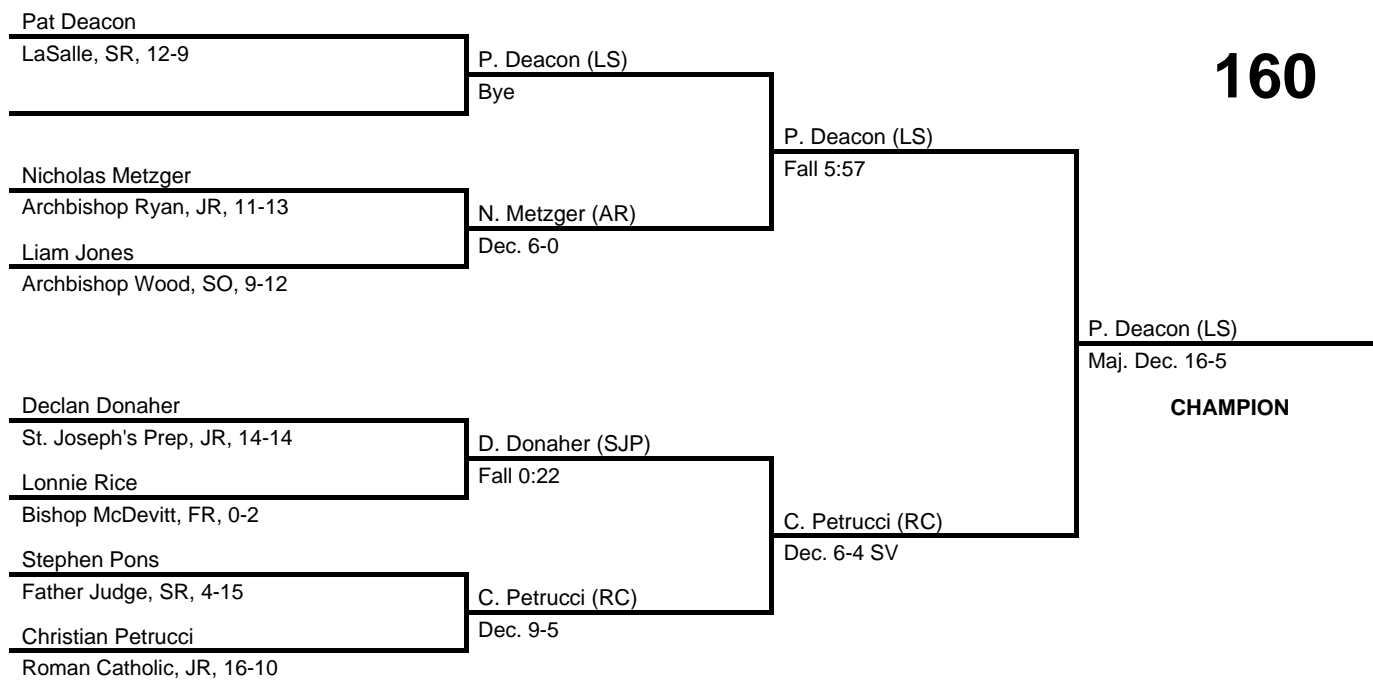

152

2017 District 12 AAA Catholic League

at LaSalle HS -- February 18, 2017

results provided by
PA-Wrestling.com

160

2017 District 12 AAA Catholic League

at LaSalle HS -- February 18, 2017

results provided by
PA-Wrestling.com