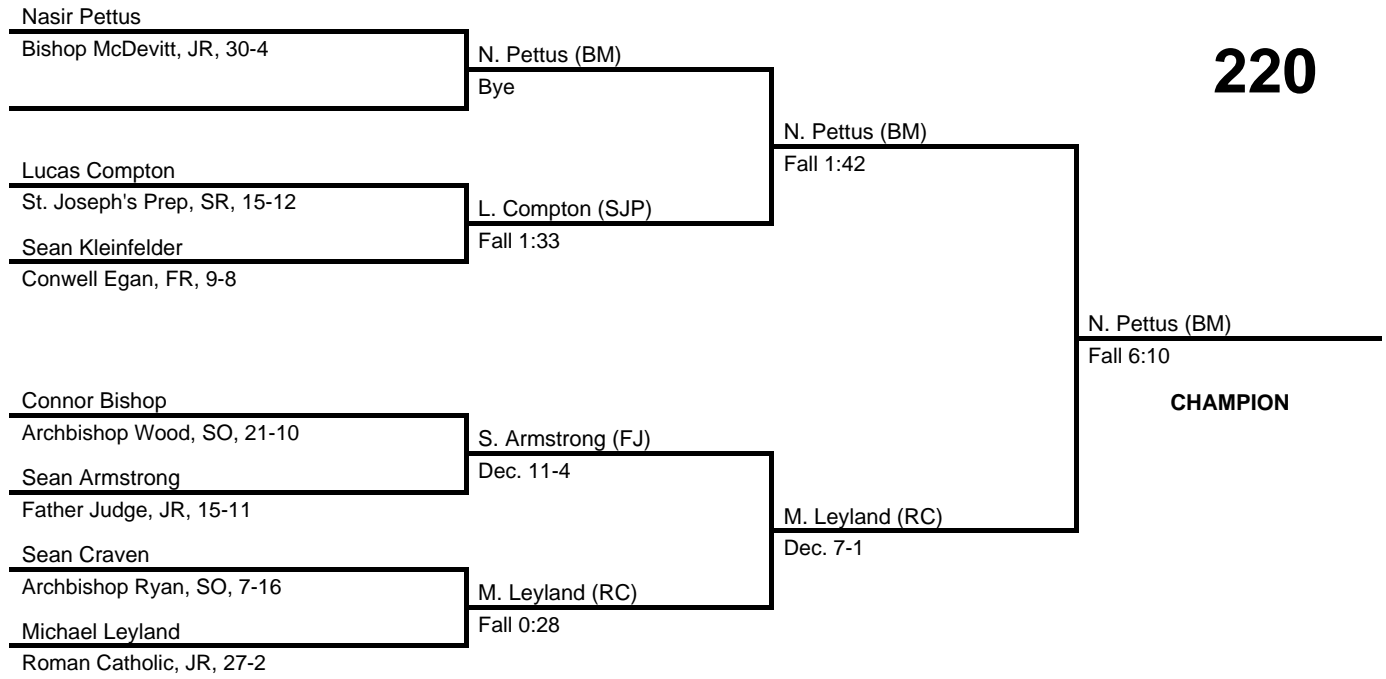

2017 District 12 AAA Catholic League

at LaSalle HS -- February 18, 2017

results provided by
PA-Wrestling.com