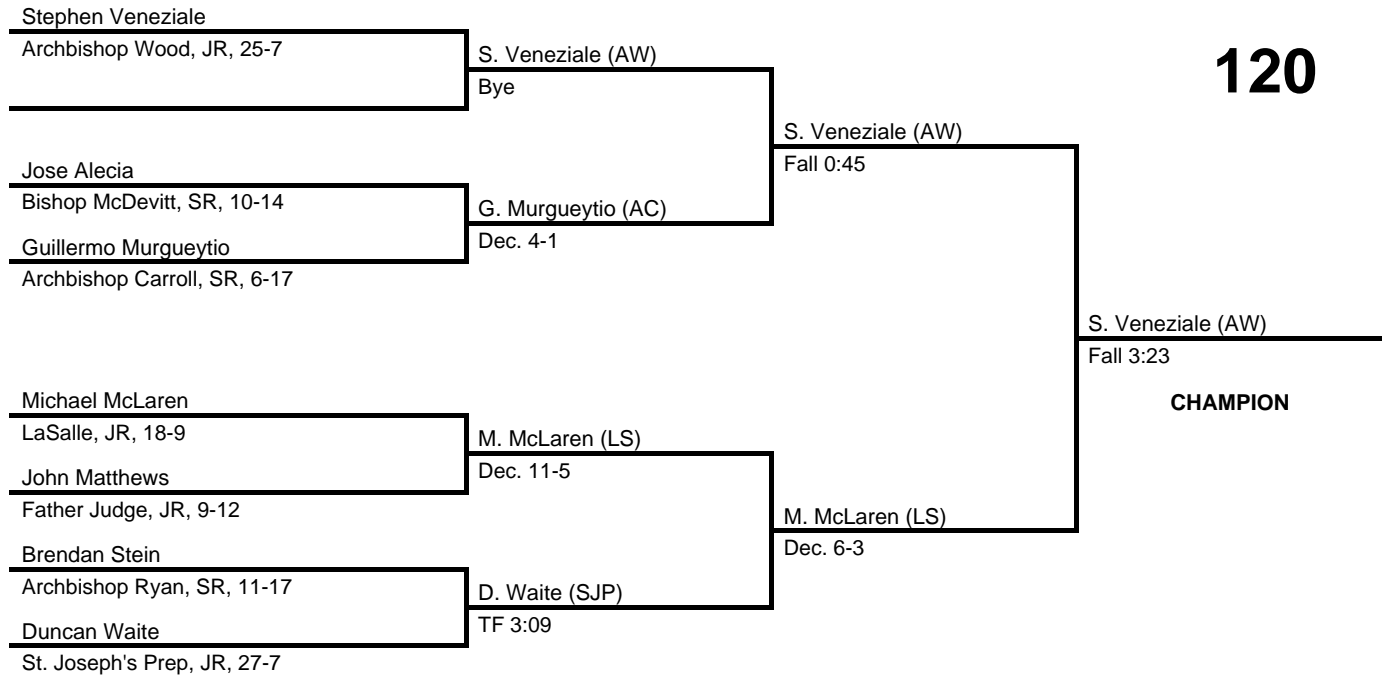

113

2017 District 12 AAA Catholic League

at LaSalle HS -- February 18, 2017

results provided by
PA-Wrestling.com

120

2017 District 12 AAA Catholic League

at LaSalle HS -- February 18, 2017

results provided by
PA-Wrestling.com