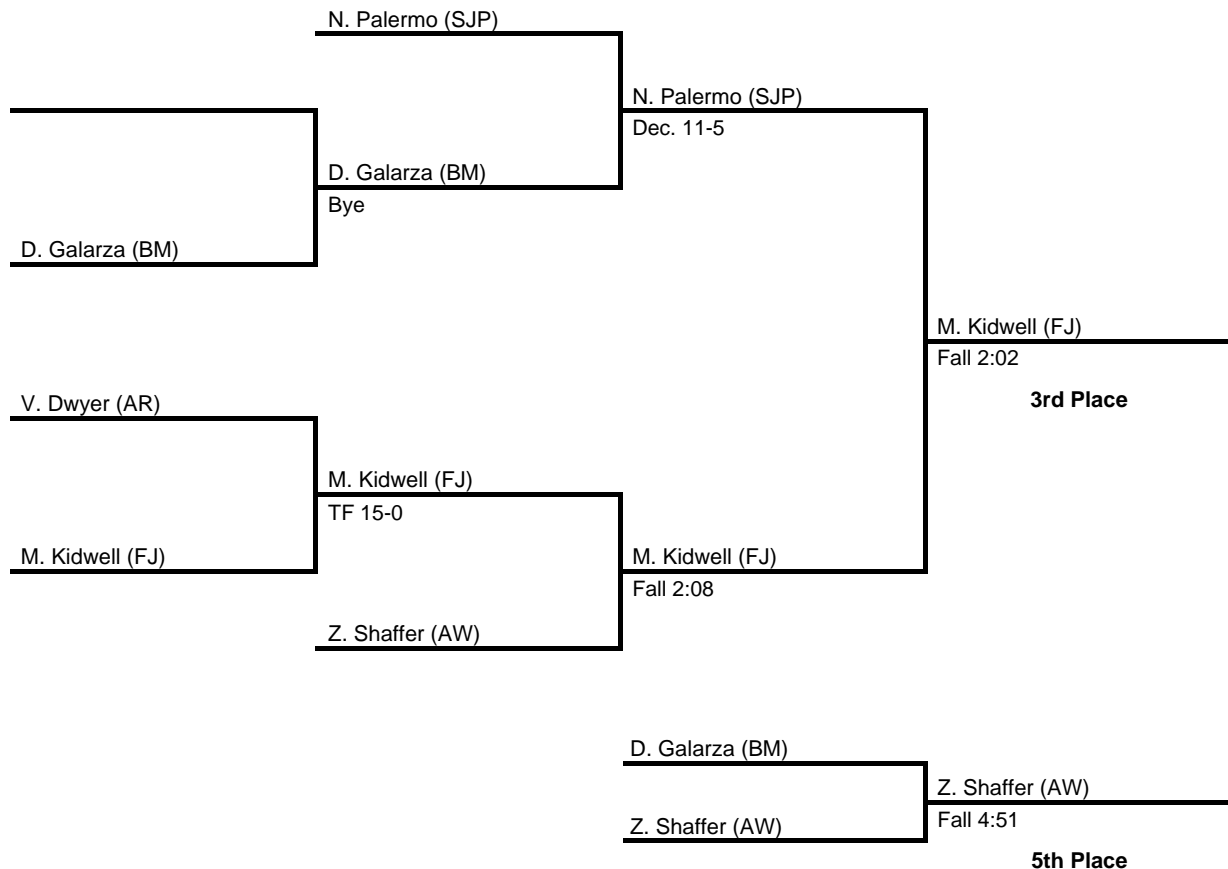

126

2017 District 12 AAA Catholic League

at LaSalle HS -- February 18, 2017

results provided by
PA-Wrestling.com

132

2017 District 12 AAA Catholic League

at LaSalle HS -- February 18, 2017

results provided by
PA-Wrestling.com