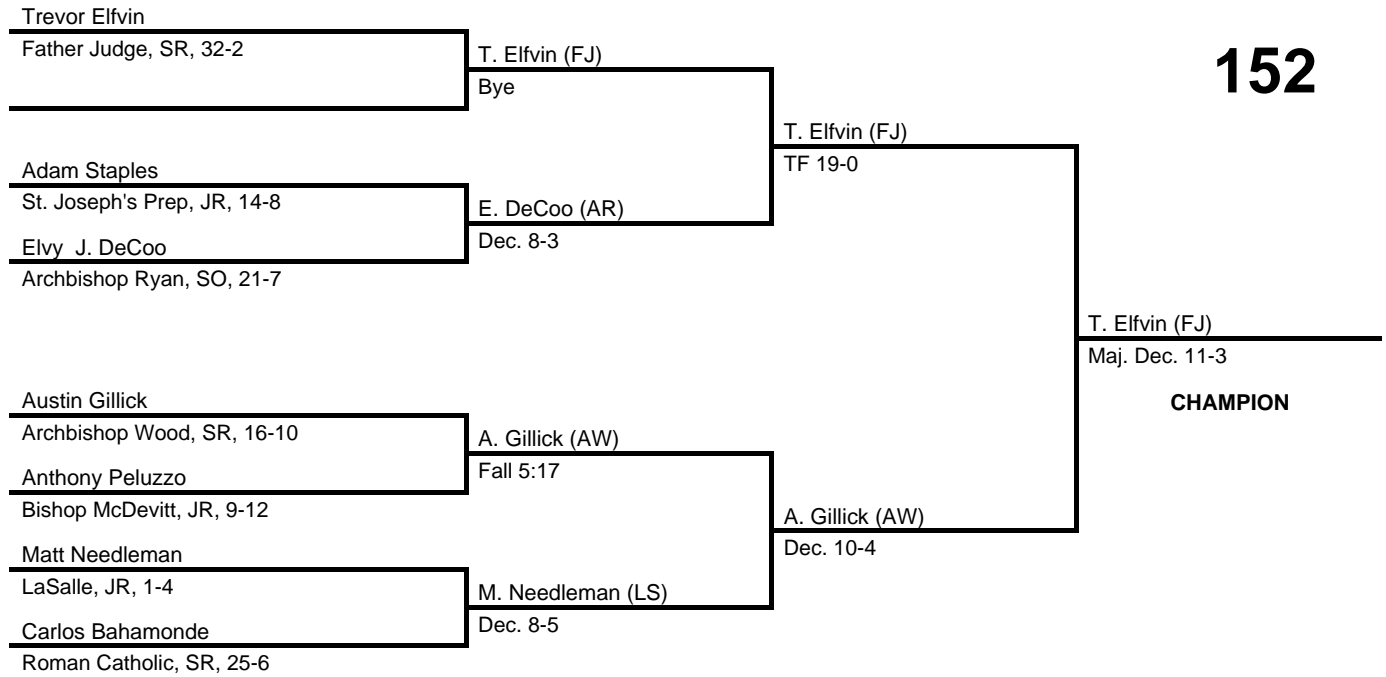

2017 District 12 AAA Catholic League

at LaSalle HS -- February 18, 2017

results provided by
PA-Wrestling.com

152