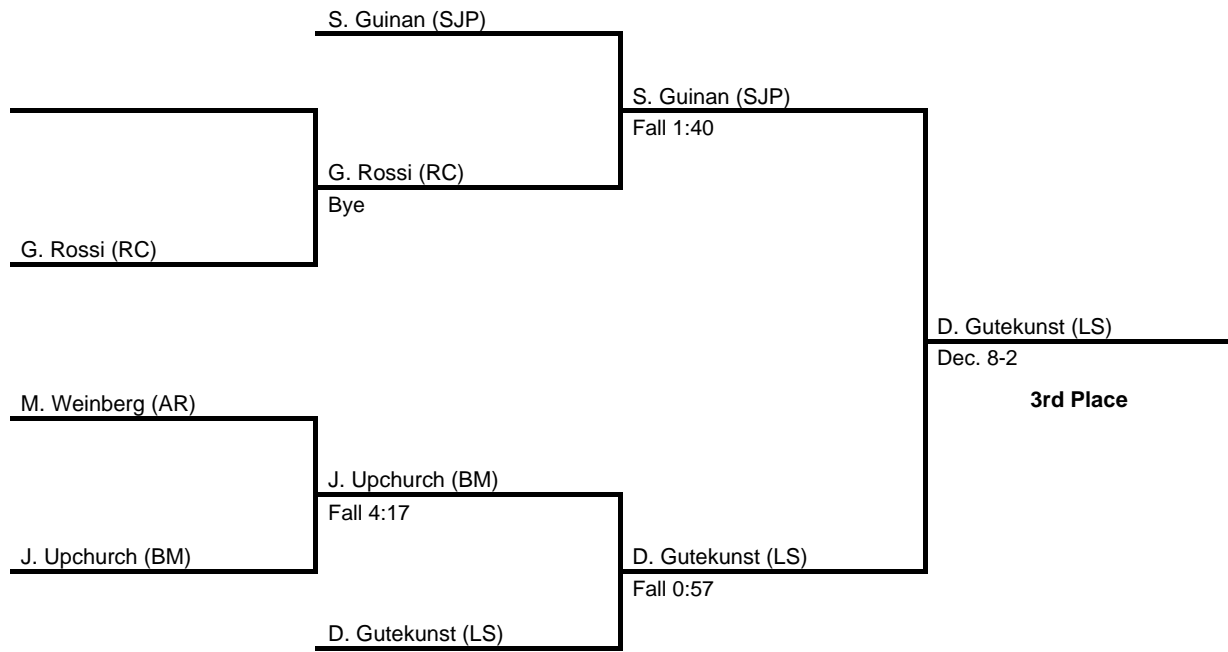

2017 District 12 AAA Catholic League

at LaSalle HS -- February 18, 2017

results provided by
PA-Wrestling.com

113