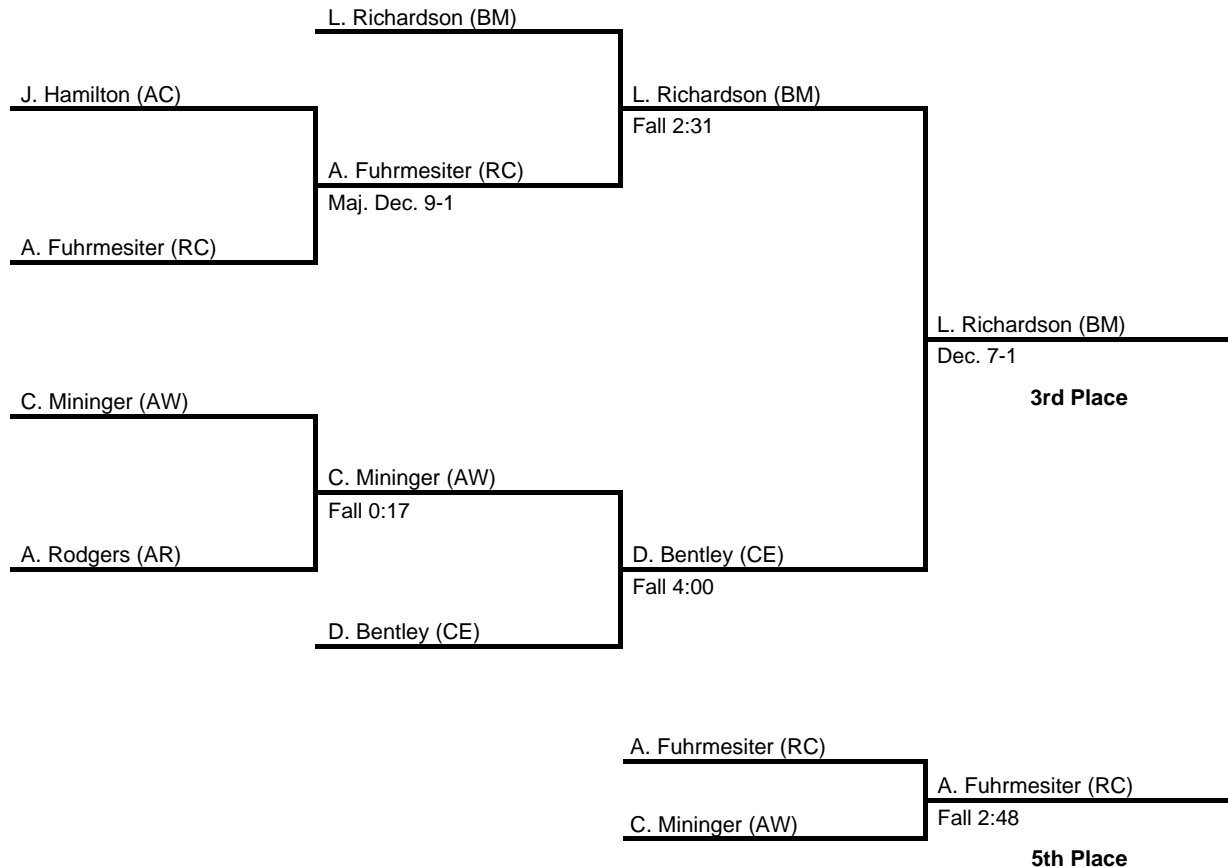

2017 District 12 AAA Catholic League

at LaSalle HS -- February 18, 2017

results provided by
PA-Wrestling.com

195