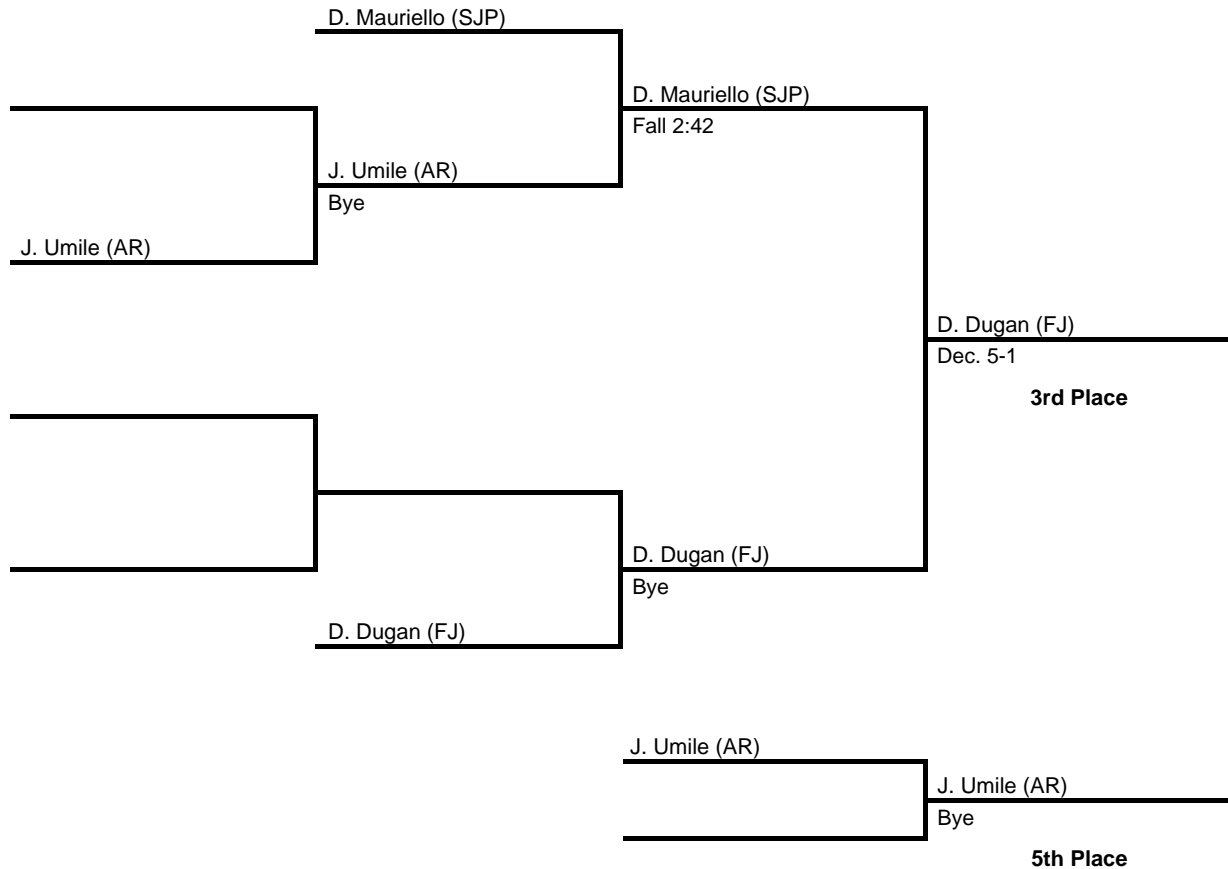

138

2017 District 12 AAA Catholic League

at LaSalle HS -- February 18, 2017

results provided by
PA-Wrestling.com

145

2017 District 12 AAA Catholic League

at LaSalle HS -- February 18, 2017

results provided by
PA-Wrestling.com