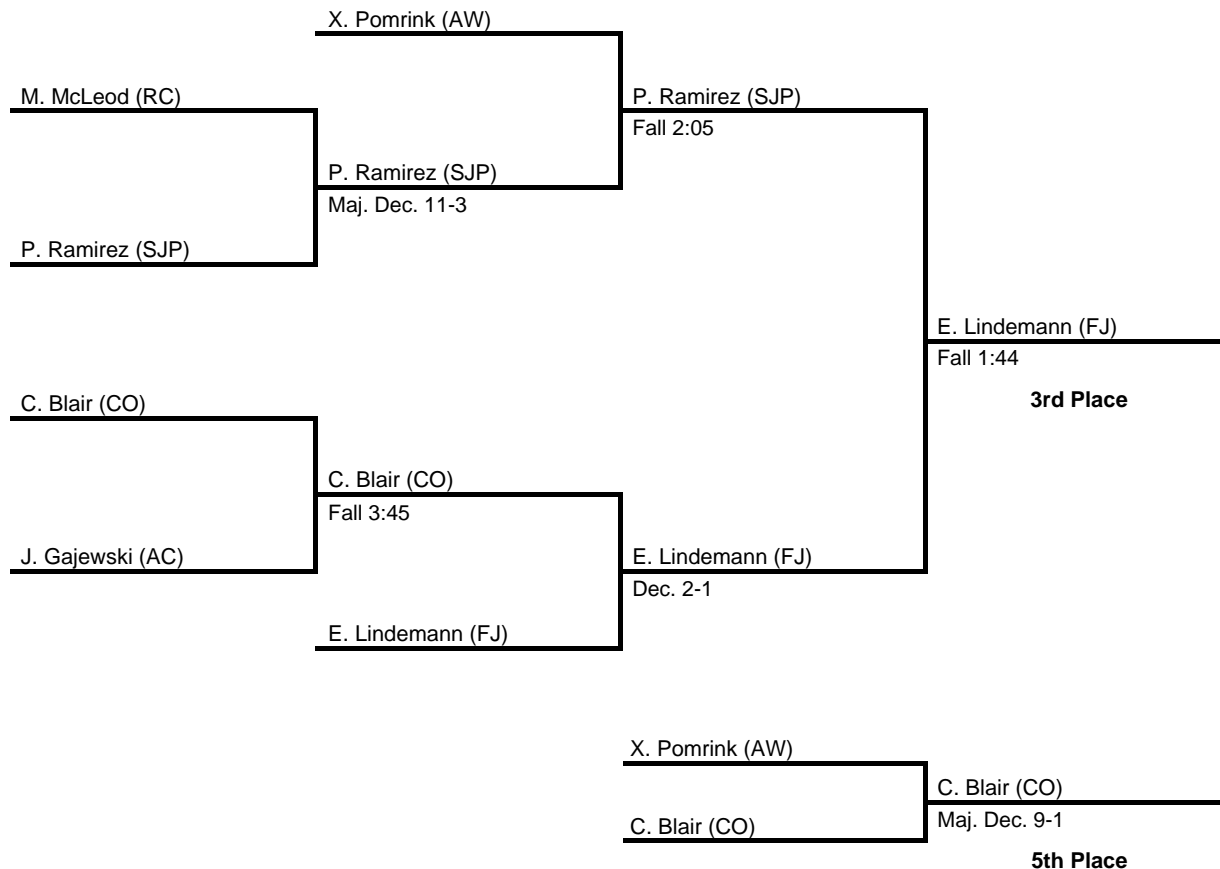

2017 District 12 AAA Catholic League

at LaSalle HS -- February 18, 2017

results provided by
PA-Wrestling.com

182