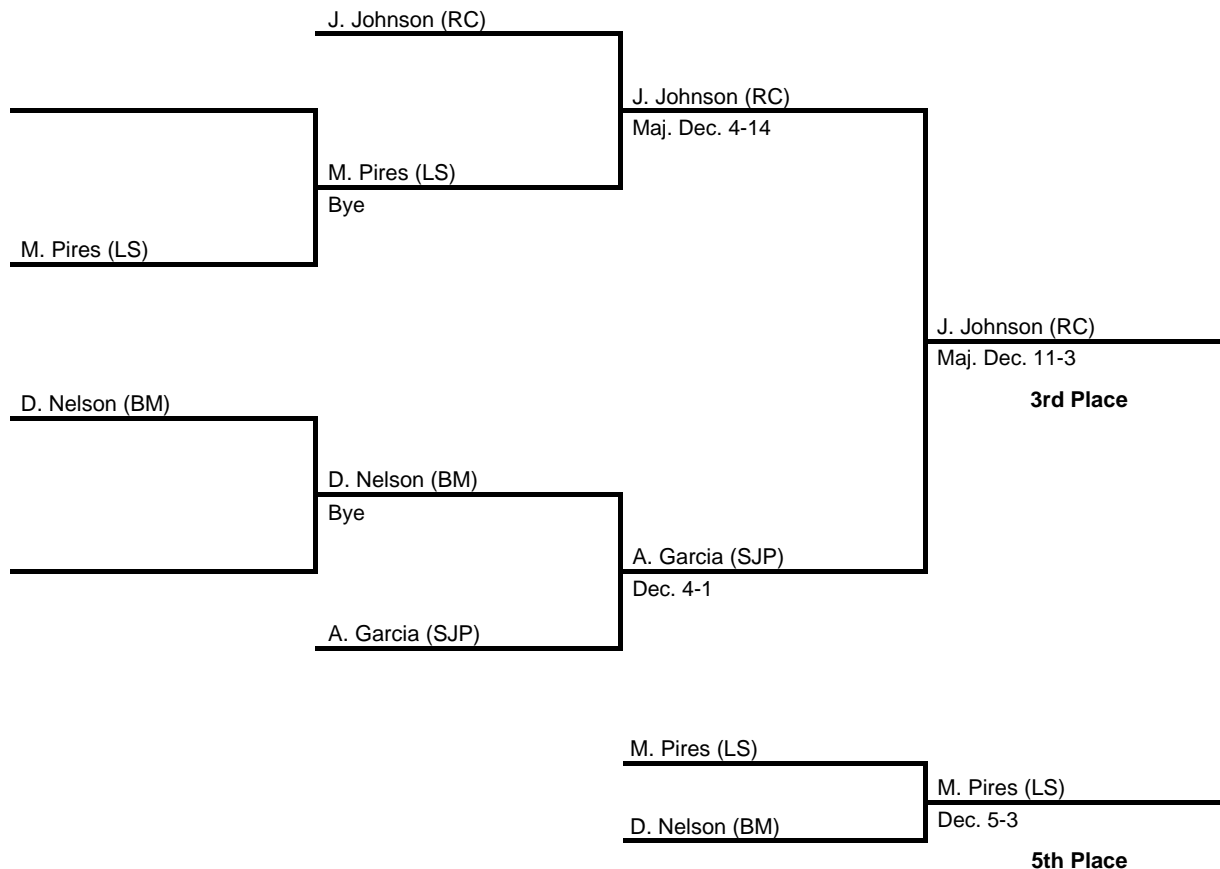

2017 District 12 AAA Catholic League

at LaSalle HS -- February 18, 2017

results provided by
PA-Wrestling.com

126