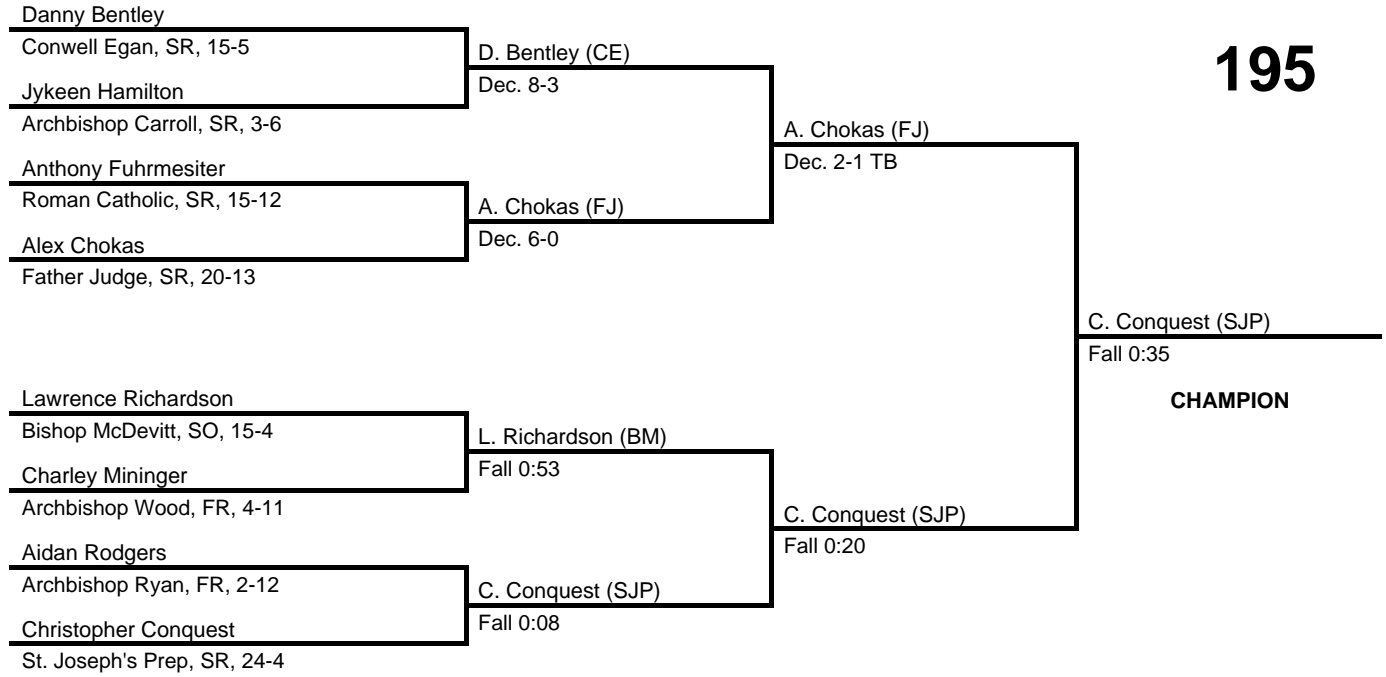

2017 District 12 AAA Catholic League

at LaSalle HS -- February 18, 2017

results provided by
PA-Wrestling.com

195