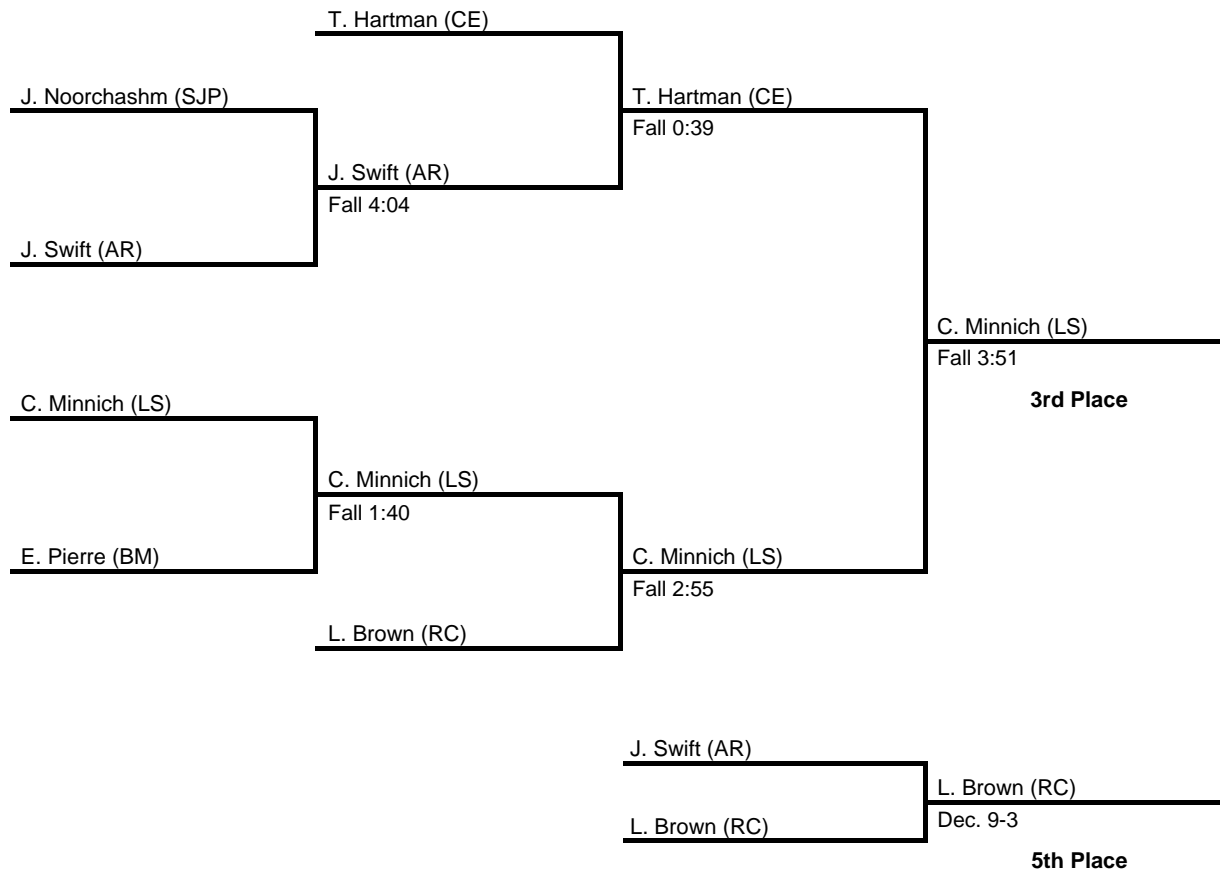

2017 District 12 AAA Catholic League

at LaSalle HS -- February 18, 2017

results provided by
PA-Wrestling.com

138