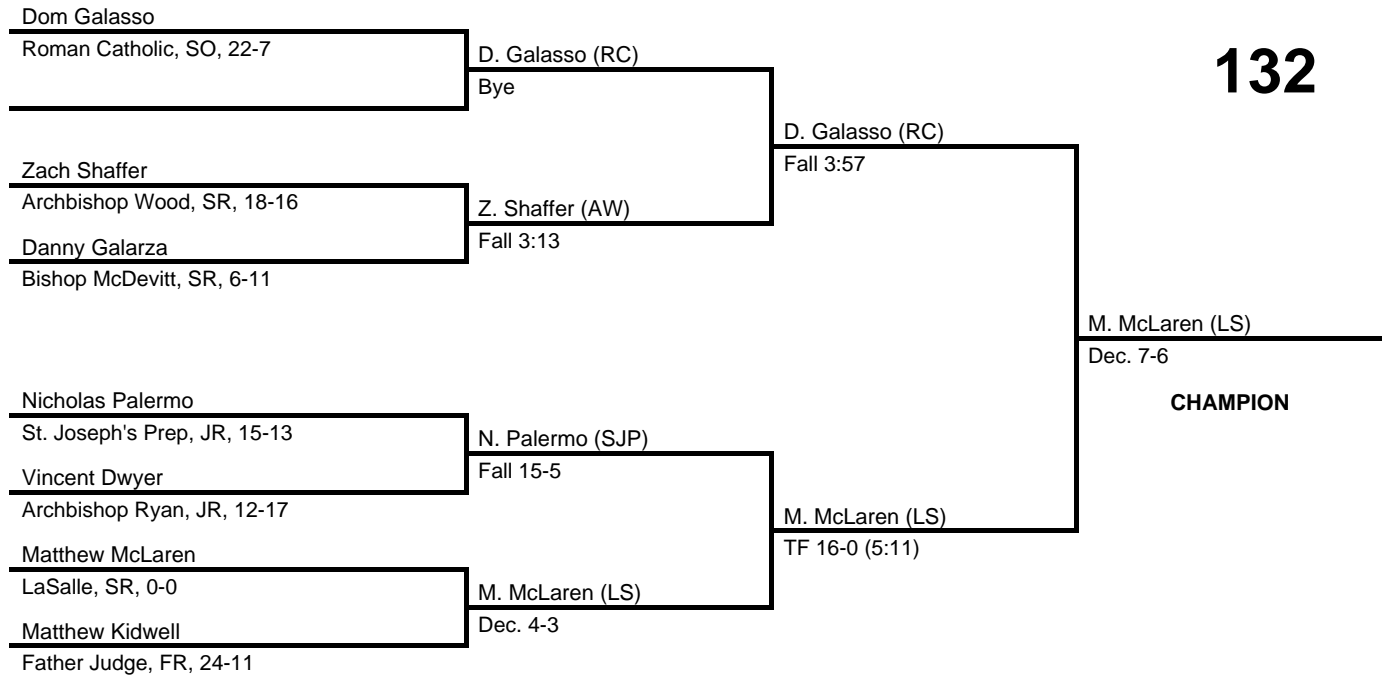

126

2017 District 12 AAA Catholic League

at LaSalle HS -- February 18, 2017

results provided by
PA-Wrestling.com

132

2017 District 12 AAA Catholic League

at LaSalle HS -- February 18, 2017

results provided by
PA-Wrestling.com