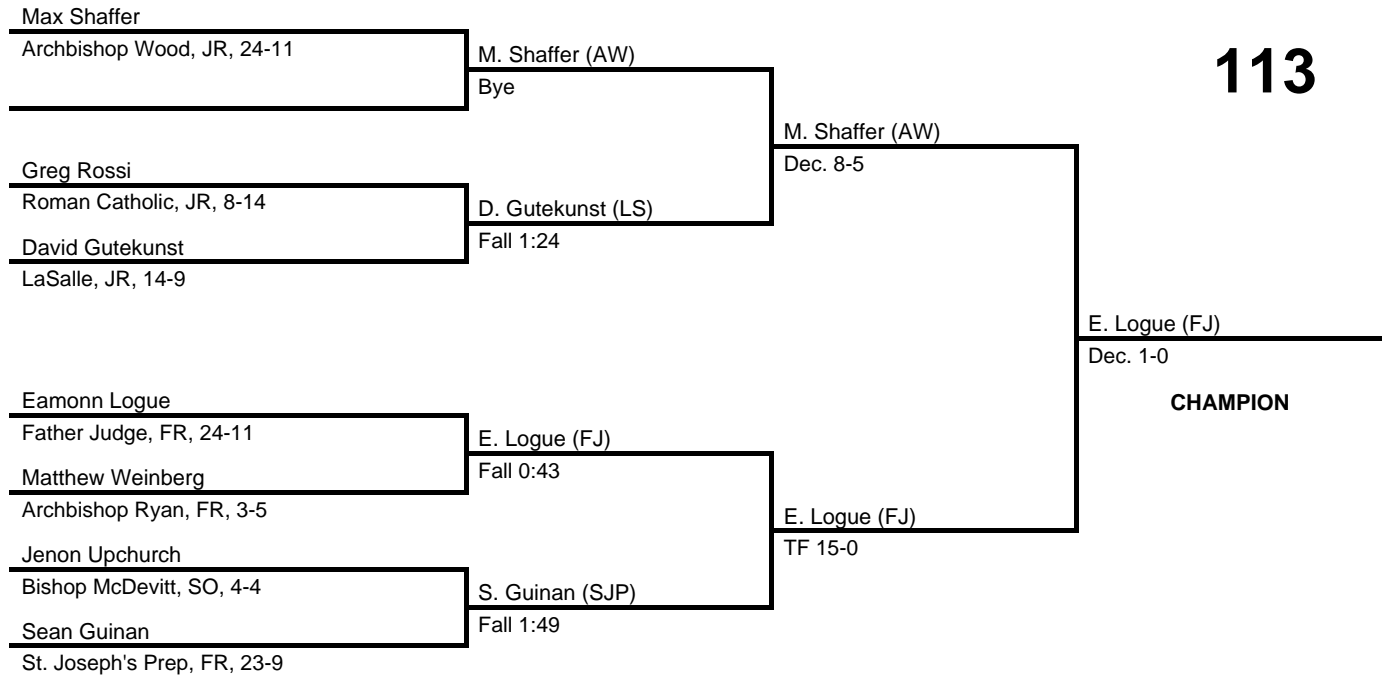

2017 District 12 AAA Catholic League

at LaSalle HS -- February 18, 2017

results provided by
PA-Wrestling.com

113