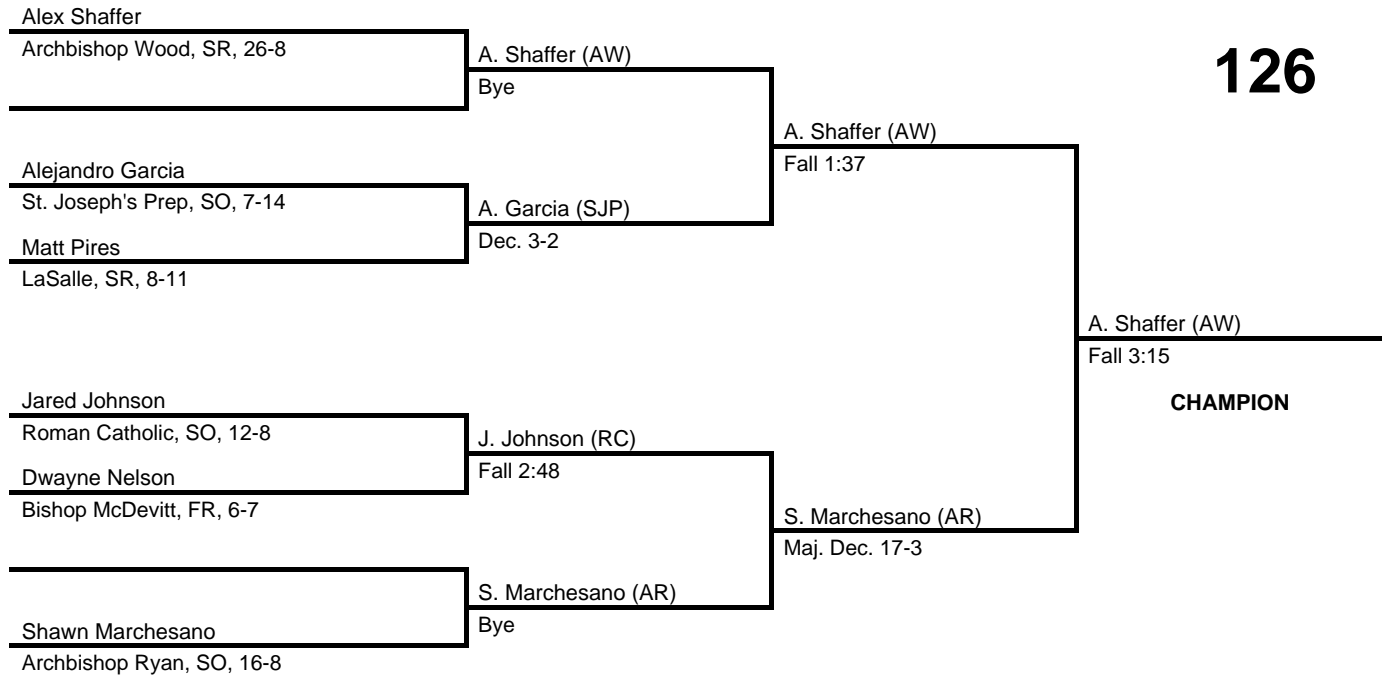

2017 District 12 AAA Catholic League

at LaSalle HS -- February 18, 2017

results provided by
PA-Wrestling.com

126