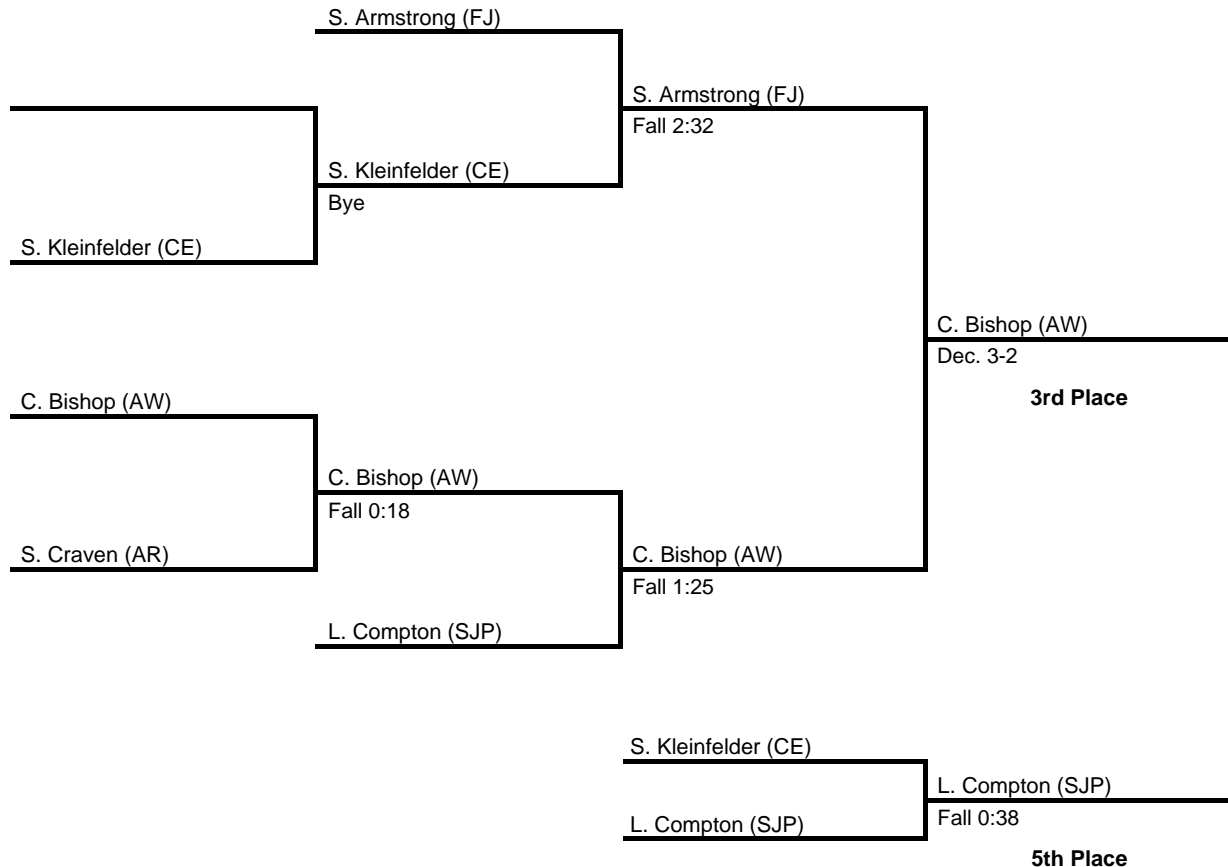

2017 District 12 AAA Catholic League

at LaSalle HS -- February 18, 2017

results provided by
PA-Wrestling.com