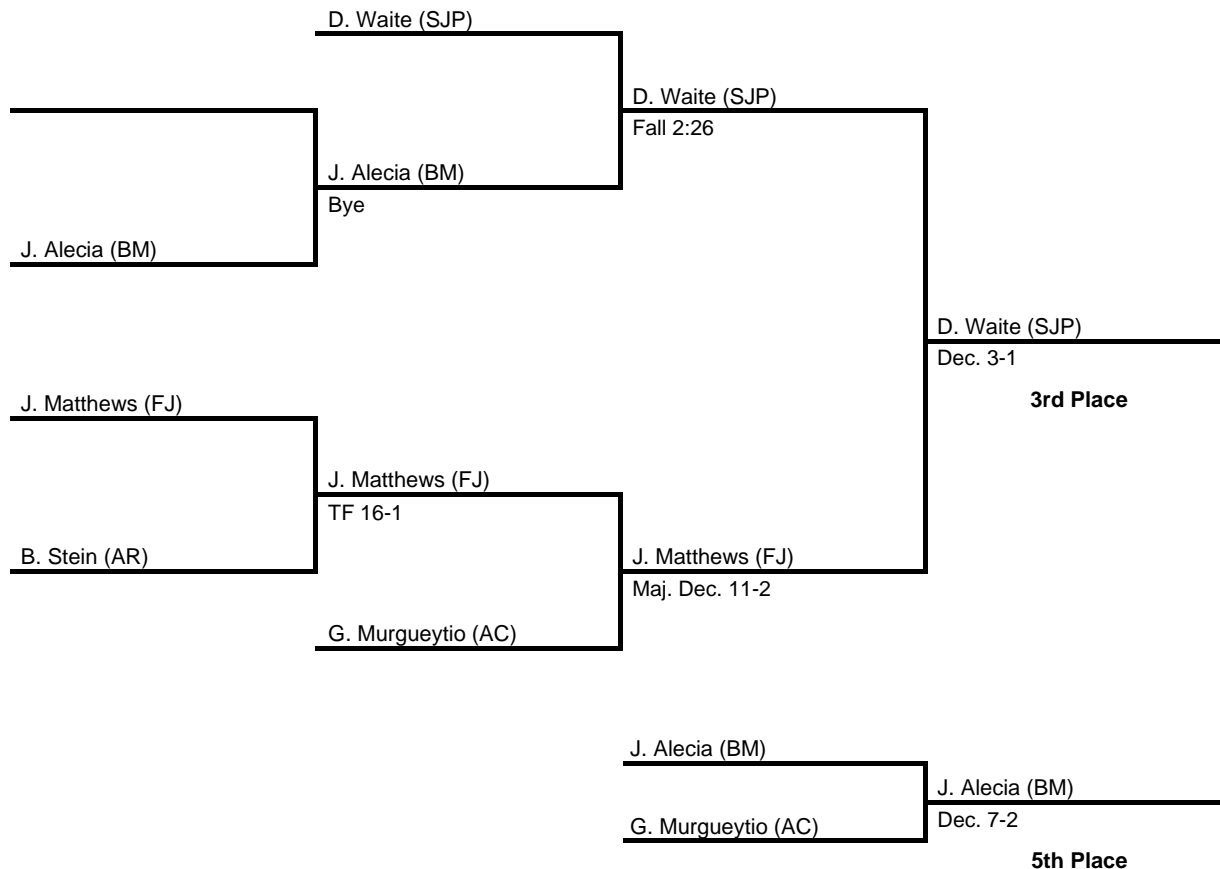

113

2017 District 12 AAA Catholic League

at LaSalle HS -- February 18, 2017

results provided by
PA-Wrestling.com

120

2017 District 12 AAA Catholic League

at LaSalle HS -- February 18, 2017

results provided by
PA-Wrestling.com