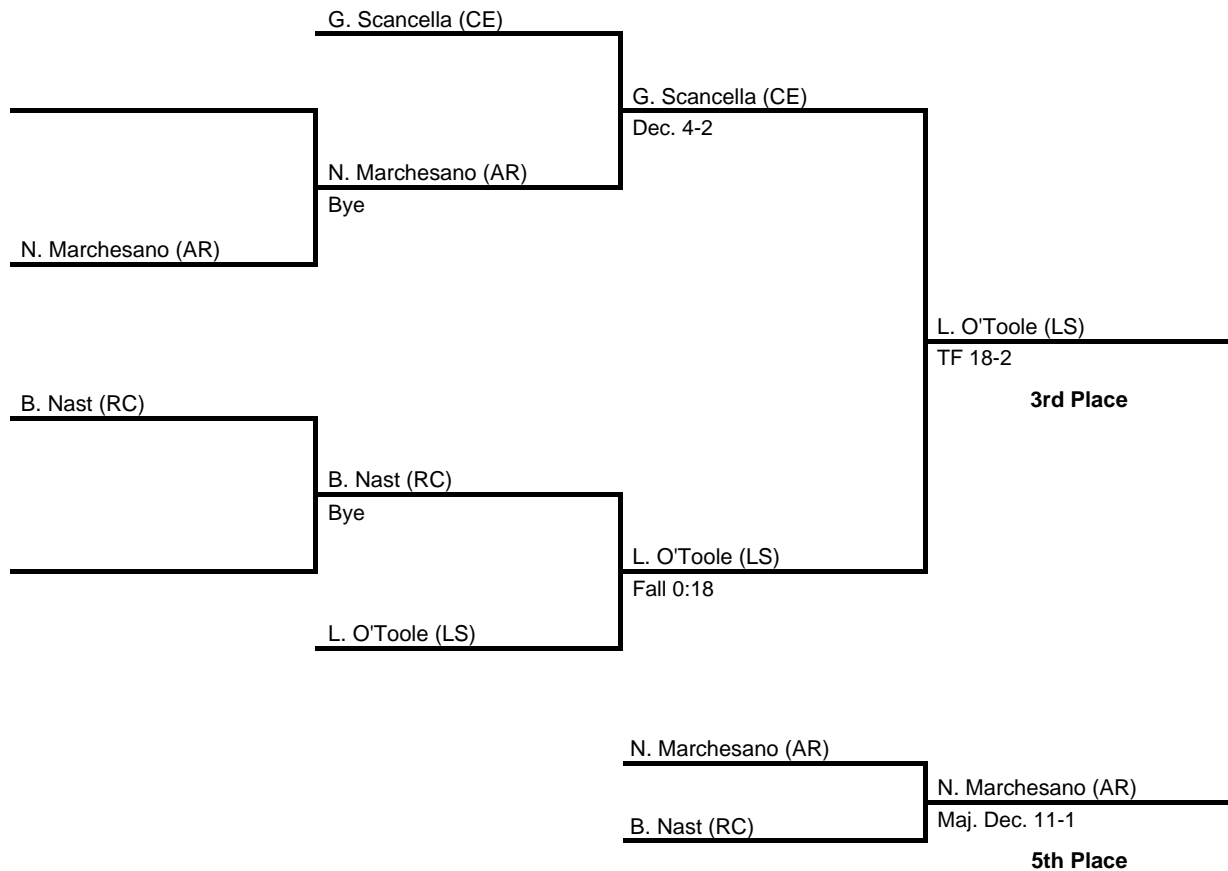

2017 District 12 AAA Catholic League

at LaSalle HS -- February 18, 2017

results provided by
PA-Wrestling.com

Team Scores

Team scores are final and official.

Place	Pts	School (Abbreviation)	1st	2nd	3rd	4th
1.	203.0	Archbishop Wood (AW)	2	5	2	1
2.	200.0	Father Judge (FJ)	4	1	3	3
3.	156.0	Roman Catholic (RC)	1	4	2	1
4.	150.0	LaSalle (LS)	3	1	3	1
5.	146.5	St. Joseph's Prep (SJP)	1	1	1	5
6.	97.0	Archbishop Ryan (AR)	1	1	2	-
7.	84.0	Bishop McDevitt (BM)	1	1	1	-
8.	47.0	Conwell Egan (CE)	-	-	-	3
9.	29.0	Archbishop Carroll (AC)	1	-	-	-
10.	9.0	Cardinal O'Hara (CO)	-	-	-	-

2017 District 12 AAA Catholic League

at LaSalle HS -- February 18, 2017

results provided by
PA-Wrestling.com

106