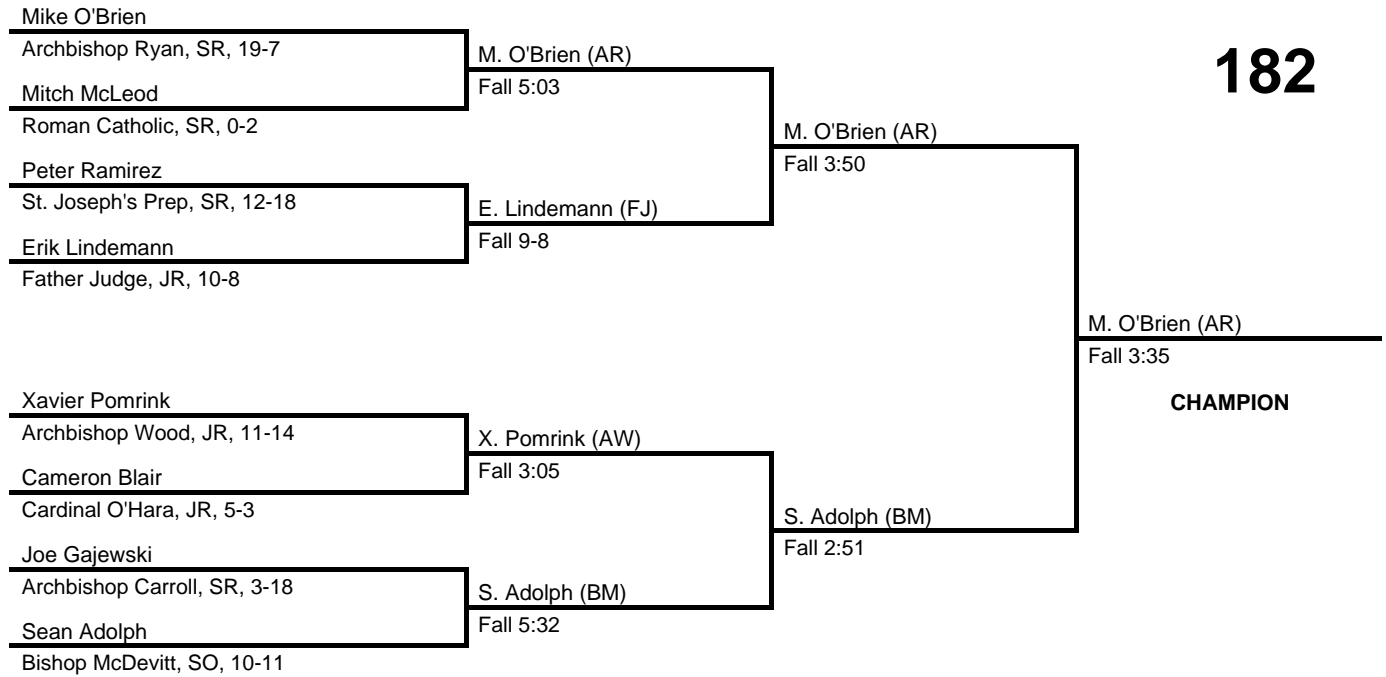

2017 District 12 AAA Catholic League

at LaSalle HS -- February 18, 2017

results provided by
PA-Wrestling.com

182