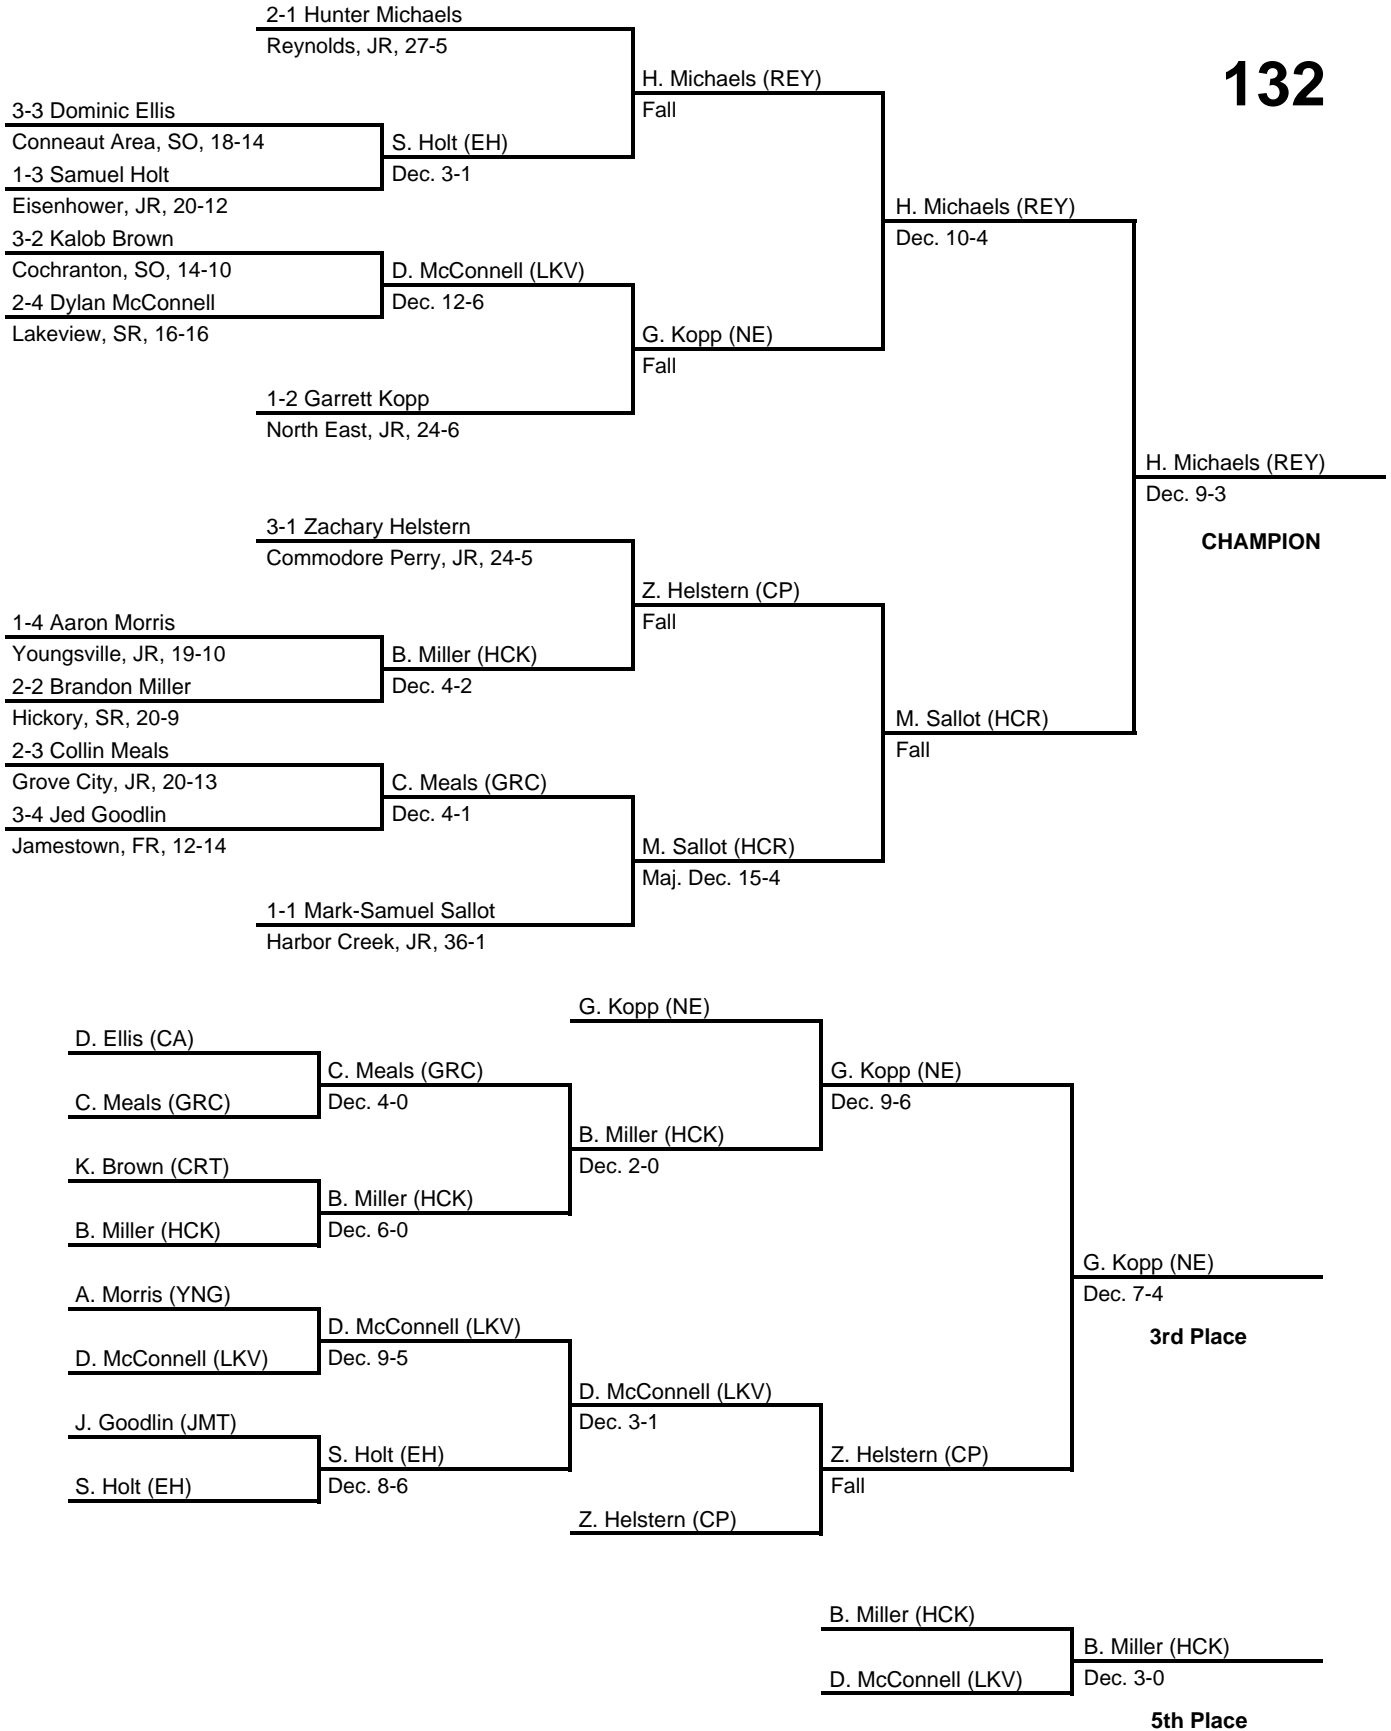

2017 District 10 AA

at Sharon HS -- February 24-25, 2017

results provided by
PA-Wrestling.com

Team Scores

Team scores are final and official.

Place	Pts	School (Abbreviation)	1st	2nd	3rd	4th	5th	6th
1.	247.0	Reynolds (REY)	7	2	-	-	2	1
2.	147.5	Greenville (GRNV)	1	3	2	1	-	1
3.	107.5	Fort LeBoeuf (FLB)	-	4	1	1	-	-
4.	101.0	Harbor Creek (HCR)	-	1	1	2	2	1
5.	86.5	Saegertown (SGT)	1	1	1	-	-	2
6.	67.0	North East (NE)	-	-	2	1	-	2
7.	62.0	Sharpsville (SHRP)	1	-	-	1	1	-
8.	59.0	Lakeview (LKV)	-	1	1	1	-	1
8.	59.0	Union City (UC)	-	-	1	1	-	2
10.	53.0	Corry Area (COR)	-	-	1	2	-	-
11.	46.0	Slippery Rock (SLPR)	-	1	-	-	1	2
12.	45.0	Titusville (TTV)	1	-	1	-	-	-
13.	44.0	Cambridge Springs (CS)	2	-	-	-	-	-
13.	44.0	Commodore Perry (CP)	1	-	-	1	-	-
15.	32.0	Maplewood (MPW)	-	-	-	2	-	-
16.	31.5	Eisenhower (EH)	-	-	-	-	2	-
17.	31.0	Hickory (HCK)	-	-	-	-	3	-
18.	25.0	Cochranon (CRT)	-	-	-	-	1	1
18.	25.0	Jamestown (JMT)	-	-	-	-	2	-
20.	22.0	Franklin (FRA)	-	-	-	1	-	-
20.	22.0	Mercer (MER)	-	1	-	-	-	-
20.	22.0	Sharon (SHR)	-	-	1	-	-	-
23.	21.0	Grove City (GRC)	-	-	-	-	-	-
24.	19.0	Northwestern (NW)	-	-	1	-	-	-
25.	15.5	Iroquois (IRQ)	-	-	1	-	-	-
26.	12.0	Youngsville (YNG)	-	-	-	-	-	1
27.	10.0	Conneaut Area (CA)	-	-	-	-	-	-
28.	2.0	Girard (GIR)	-	-	-	-	-	-

2017 District 10 AA

at Sharon HS -- February 24-25, 2017

results provided by
PA-Wrestling.com

106

2017 District 10 AA

at Sharon HS -- February 24-25, 2017

results provided by
PA-Wrestling.com

113

2017 District 10 AA

at Sharon HS -- February 24-25, 2017

results provided by
PA-Wrestling.com

2017 District 10 AA

at Sharon HS -- February 24-25, 2017

results provided by
PA-Wrestling.com

2017 District 10 AA

at Sharon HS -- February 24-25, 2017

results provided by
PA-Wrestling.com

132

2017 District 10 AA

at Sharon HS -- February 24-25, 2017

results provided by
PA-Wrestling.com

138

2017 District 10 AA