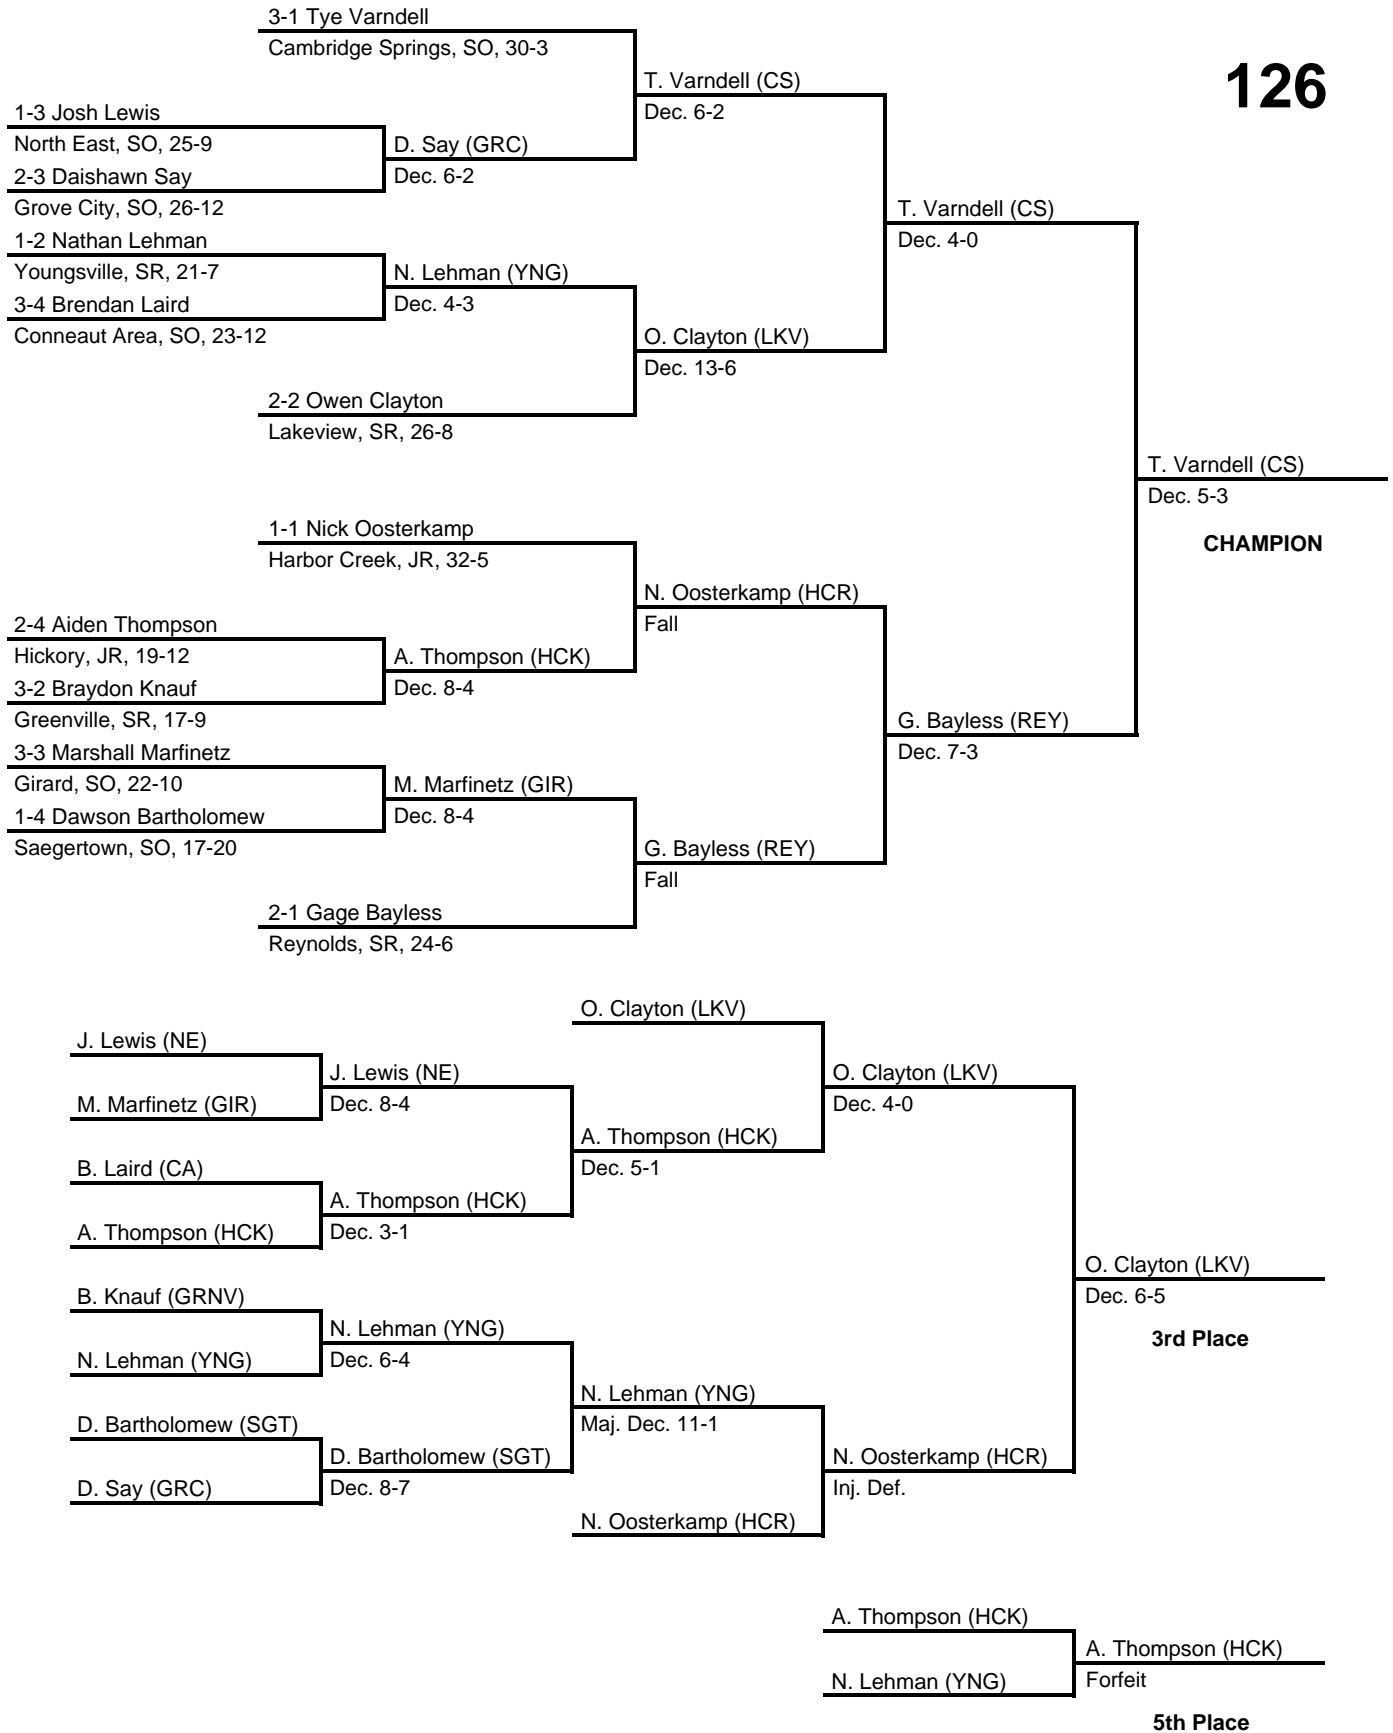

2017 District 10 AA

at Sharon HS -- February 24-25, 2017

results provided by
PA-Wrestling.com

Team Scores

Team scores are final and official.

Place	Pts	School (Abbreviation)	1st	2nd	3rd	4th	5th	6th
1.	247.0	Reynolds (REY)	7	2	-	-	2	1
2.	147.5	Greenville (GRNV)	1	3	2	1	-	1
3.	107.5	Fort LeBoeuf (FLB)	-	4	1	1	-	-
4.	101.0	Harbor Creek (HCR)	-	1	1	2	2	1
5.	86.5	Saegertown (SGT)	1	1	1	-	-	2
6.	67.0	North East (NE)	-	-	2	1	-	2
7.	62.0	Sharpsville (SHRP)	1	-	-	1	1	-
8.	59.0	Lakeview (LKV)	-	1	1	1	-	1
8.	59.0	Union City (UC)	-	-	1	1	-	2
10.	53.0	Corry Area (COR)	-	-	1	2	-	-
11.	46.0	Slippery Rock (SLPR)	-	1	-	-	1	2
12.	45.0	Titusville (TTV)	1	-	1	-	-	-
13.	44.0	Cambridge Springs (CS)	2	-	-	-	-	-
13.	44.0	Commodore Perry (CP)	1	-	-	1	-	-
15.	32.0	Maplewood (MPW)	-	-	-	2	-	-
16.	31.5	Eisenhower (EH)	-	-	-	-	2	-
17.	31.0	Hickory (HCK)	-	-	-	-	3	-
18.	25.0	Cochranon (CRT)	-	-	-	-	1	1
18.	25.0	Jamestown (JMT)	-	-	-	-	2	-
20.	22.0	Franklin (FRA)	-	-	-	1	-	-
20.	22.0	Mercer (MER)	-	1	-	-	-	-
20.	22.0	Sharon (SHR)	-	-	1	-	-	-
23.	21.0	Grove City (GRC)	-	-	-	-	-	-
24.	19.0	Northwestern (NW)	-	-	1	-	-	-
25.	15.5	Iroquois (IRQ)	-	-	1	-	-	-
26.	12.0	Youngsville (YNG)	-	-	-	-	-	1
27.	10.0	Conneaut Area (CA)	-	-	-	-	-	-
28.	2.0	Girard (GIR)	-	-	-	-	-	-

2017 District 10 AA

at Sharon HS -- February 24-25, 2017

results provided by
PA-Wrestling.com

106

2017 District 10 AA

at Sharon HS -- February 24-25, 2017

results provided by
PA-Wrestling.com

113

2017 District 10 AA

at Sharon HS -- February 24-25, 2017

results provided by
PA-Wrestling.com

2017 District 10 AA

at Sharon HS -- February 24-25, 2017

results provided by
PA-Wrestling.com

2017 District 10 AA