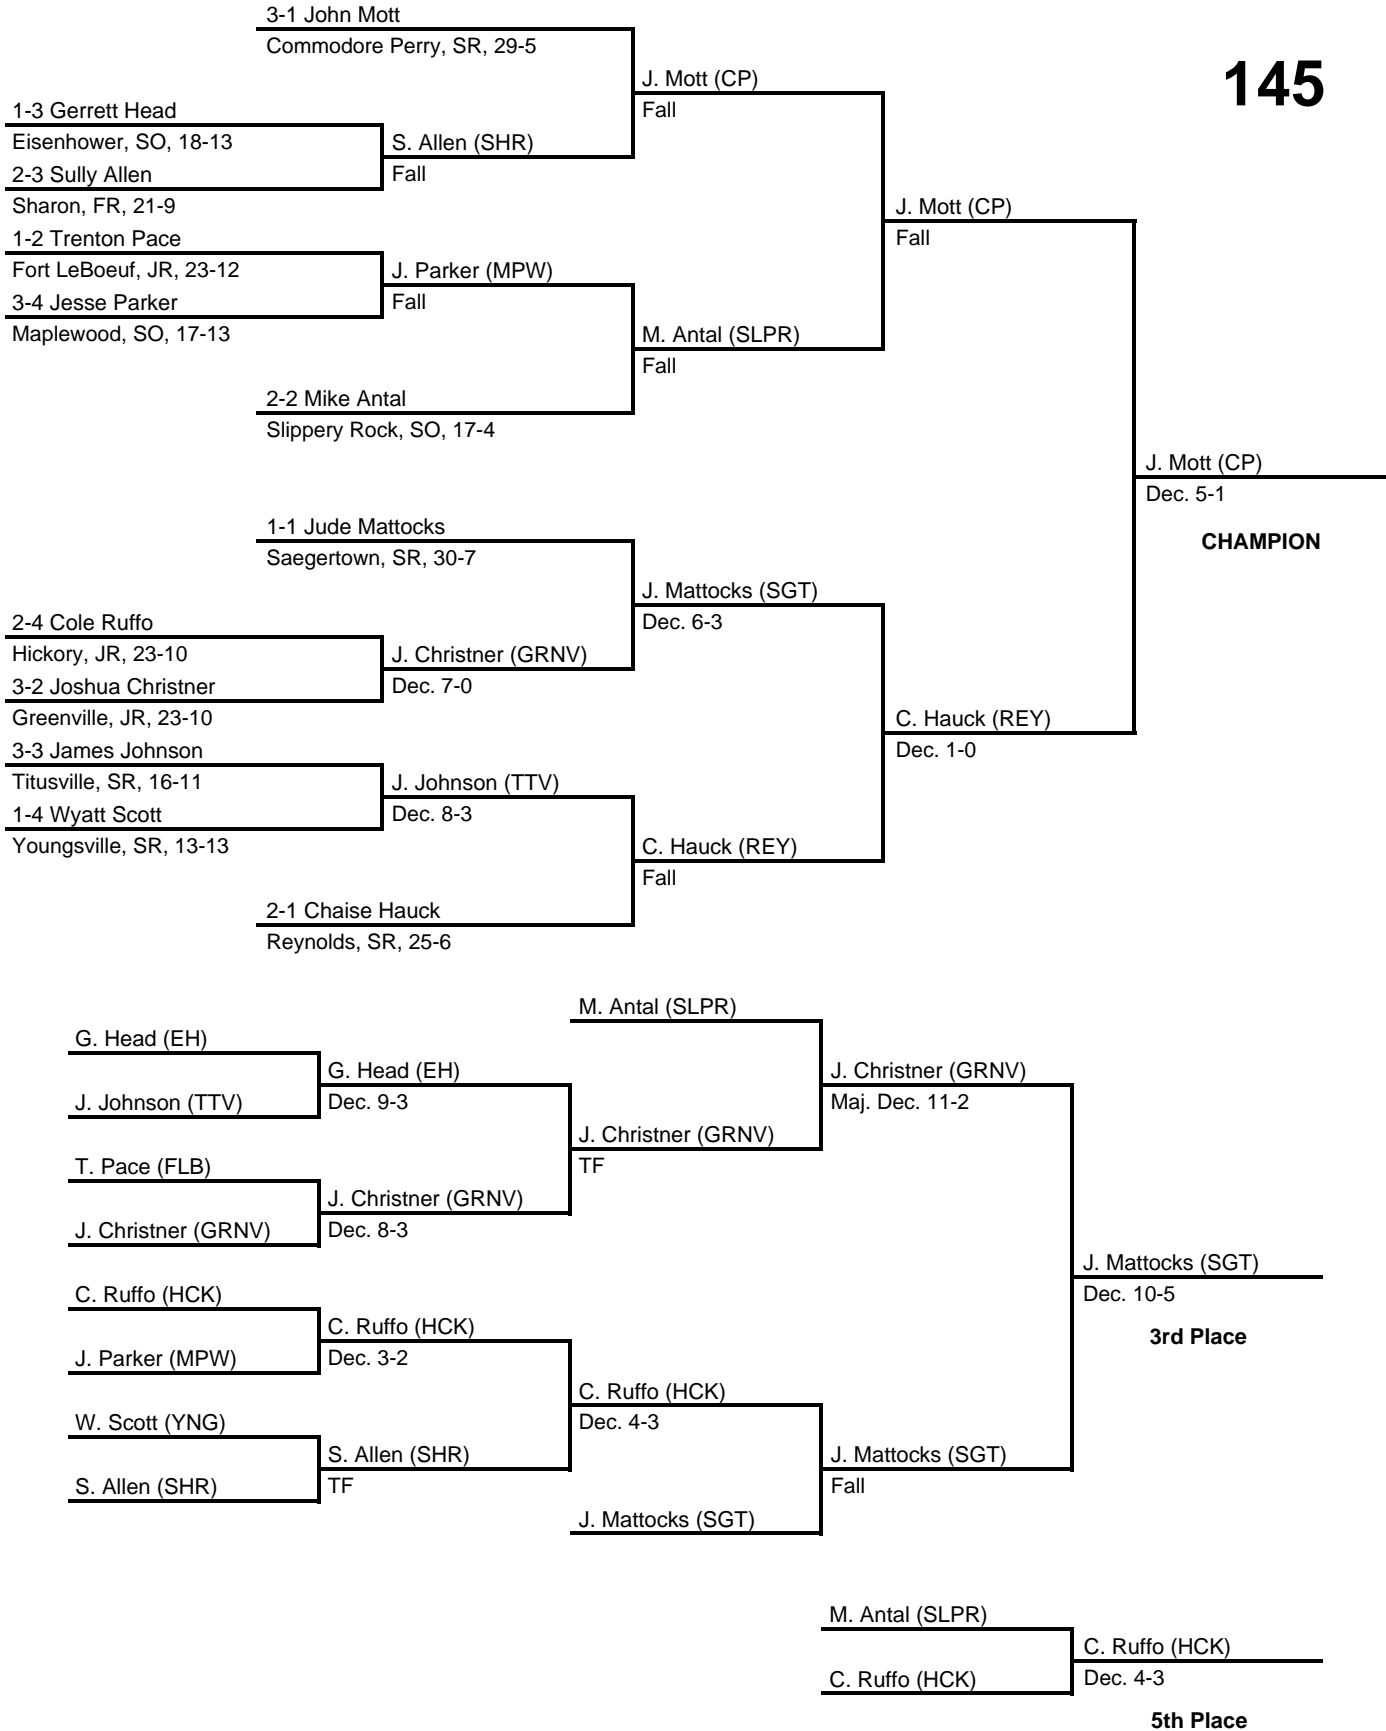

2017 District 10 AA

at Sharon HS -- February 24-25, 2017

results provided by
PA-Wrestling.com

145