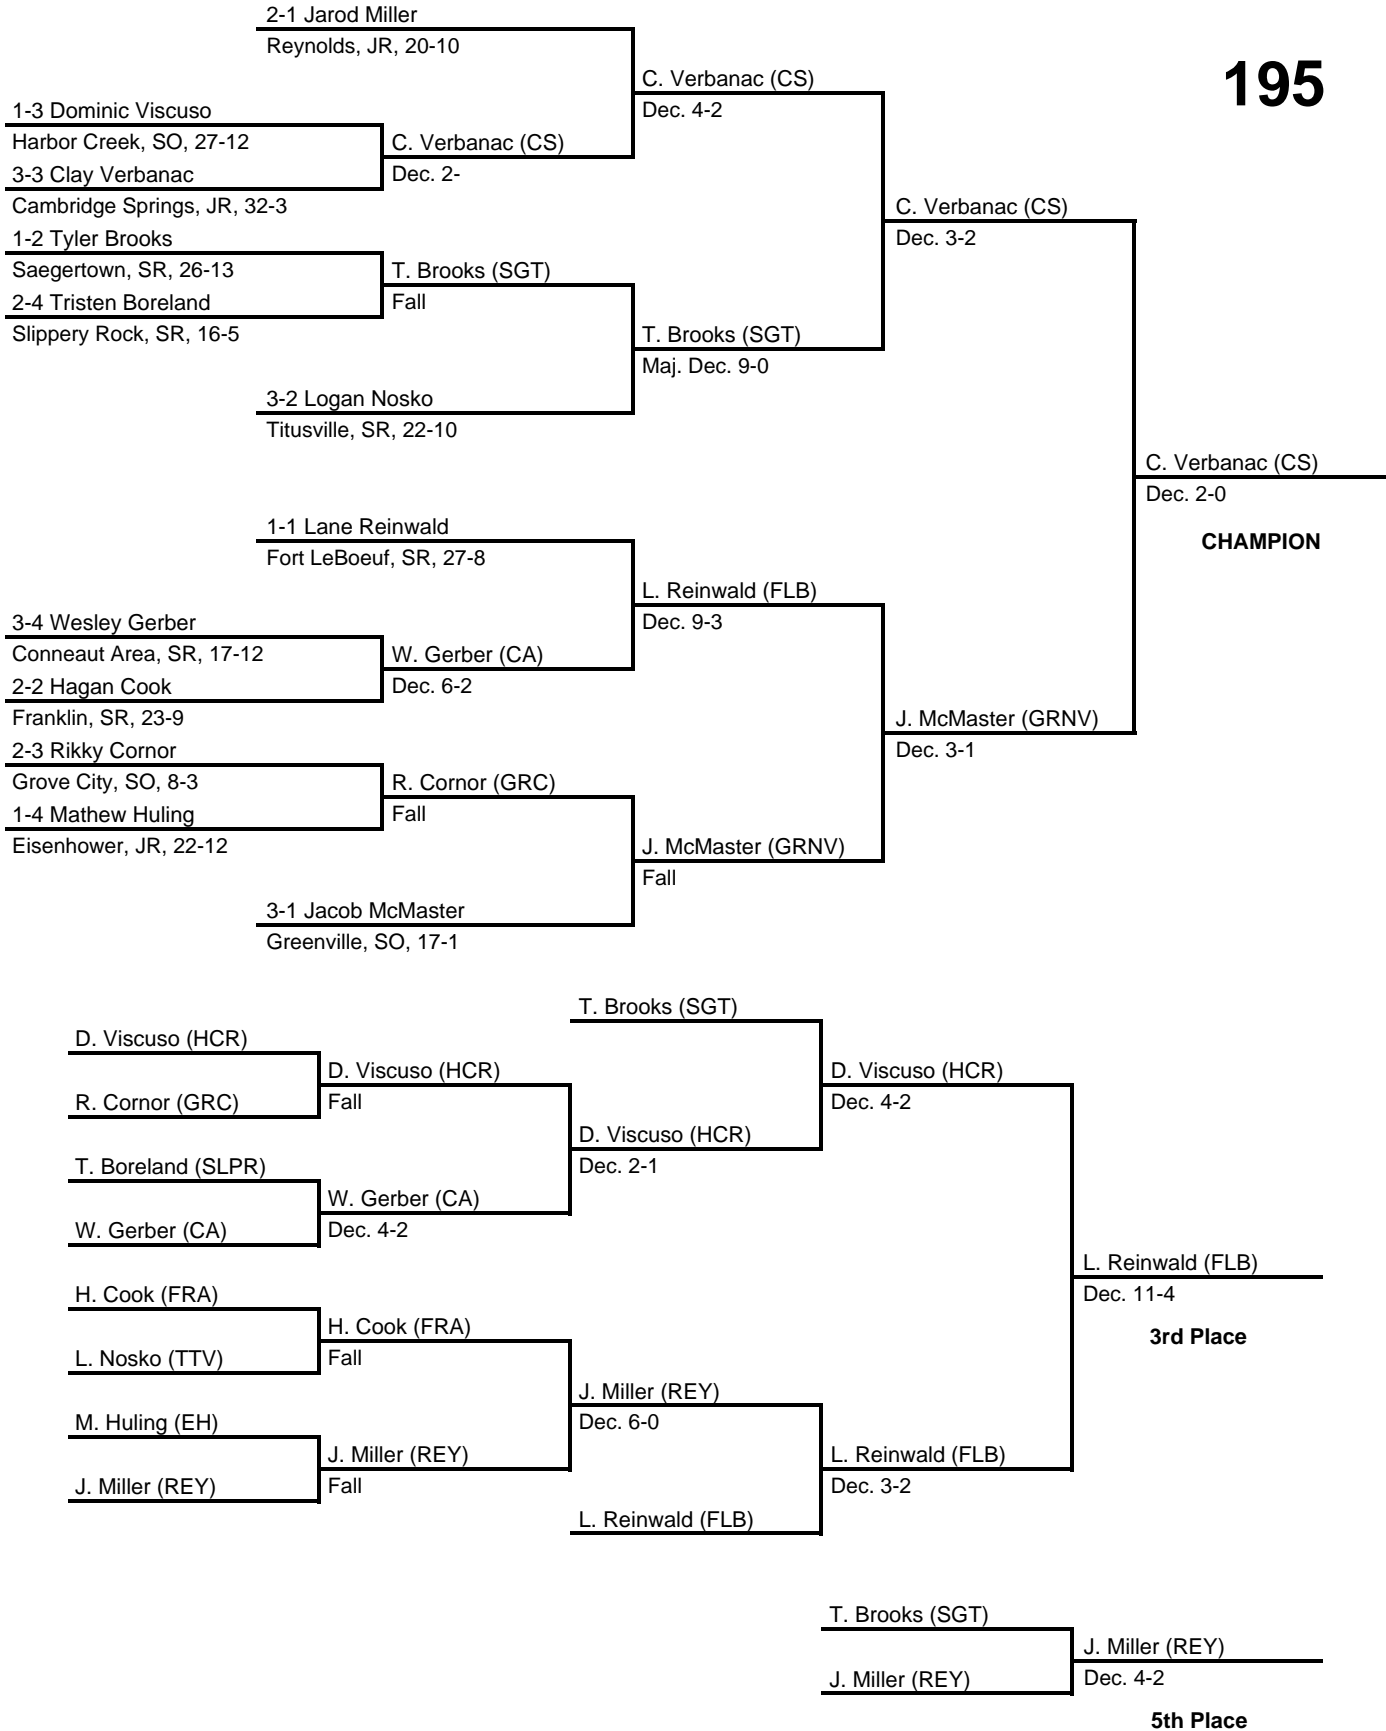

2017 District 10 AA

at Sharon HS -- February 24-25, 2017

results provided by
PA-Wrestling.com

Team Scores

Team scores are final and official.

Place	Pts	School (Abbreviation)	1st	2nd	3rd	4th	5th	6th
1.	247.0	Reynolds (REY)	7	2	-	-	2	1
2.	147.5	Greenville (GRNV)	1	3	2	1	-	1
3.	107.5	Fort LeBoeuf (FLB)	-	4	1	1	-	-
4.	101.0	Harbor Creek (HCR)	-	1	1	2	2	1
5.	86.5	Saegertown (SGT)	1	1	1	-	-	2
6.	67.0	North East (NE)	-	-	2	1	-	2
7.	62.0	Sharpsville (SHRP)	1	-	-	1	1	-
8.	59.0	Lakeview (LKV)	-	1	1	1	-	1
8.	59.0	Union City (UC)	-	-	1	1	-	2
10.	53.0	Corry Area (COR)	-	-	1	2	-	-
11.	46.0	Slippery Rock (SLPR)	-	1	-	-	1	2
12.	45.0	Titusville (TTV)	1	-	1	-	-	-
13.	44.0	Cambridge Springs (CS)	2	-	-	-	-	-
13.	44.0	Commodore Perry (CP)	1	-	-	1	-	-
15.	32.0	Maplewood (MPW)	-	-	-	2	-	-
16.	31.5	Eisenhower (EH)	-	-	-	-	2	-
17.	31.0	Hickory (HCK)	-	-	-	-	3	-
18.	25.0	Cochranon (CRT)	-	-	-	-	1	1
18.	25.0	Jamestown (JMT)	-	-	-	-	2	-
20.	22.0	Franklin (FRA)	-	-	-	1	-	-
20.	22.0	Mercer (MER)	-	1	-	-	-	-
20.	22.0	Sharon (SHR)	-	-	1	-	-	-
23.	21.0	Grove City (GRC)	-	-	-	-	-	-
24.	19.0	Northwestern (NW)	-	-	1	-	-	-
25.	15.5	Iroquois (IRQ)	-	-	1	-	-	-
26.	12.0	Youngsville (YNG)	-	-	-	-	-	1
27.	10.0	Conneaut Area (CA)	-	-	-	-	-	-
28.	2.0	Girard (GIR)	-	-	-	-	-	-

at Sharon HS -- February 24-25, 2017

results provided by
PA-Wrestling.com

182

2017 District 10 AA

at Sharon HS -- February 24-25, 2017

results provided by
PA-Wrestling.com

195

2017 District 10 AA