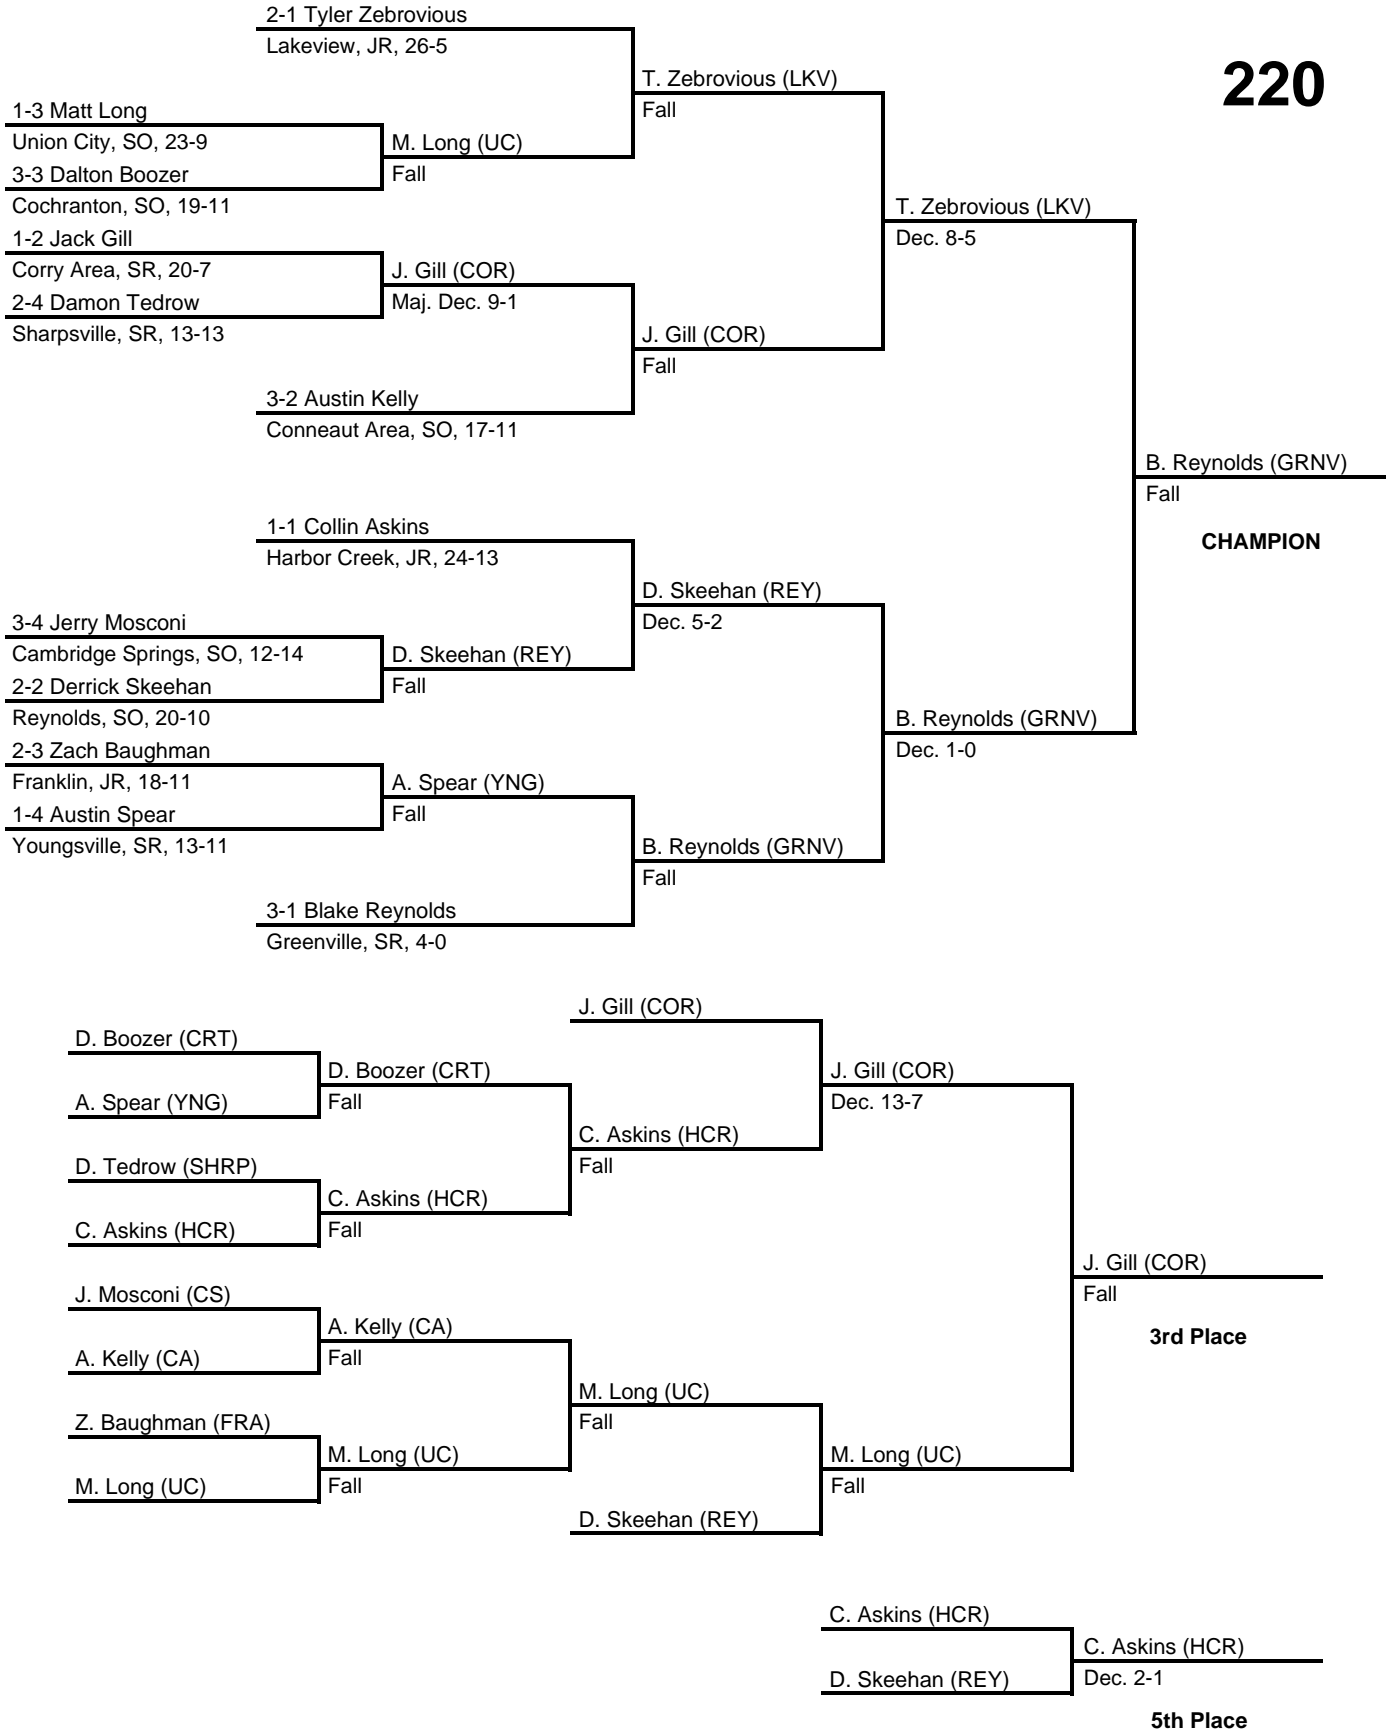

2017 District 10 AA

at Sharon HS -- February 24-25, 2017

results provided by
PA-Wrestling.com

220