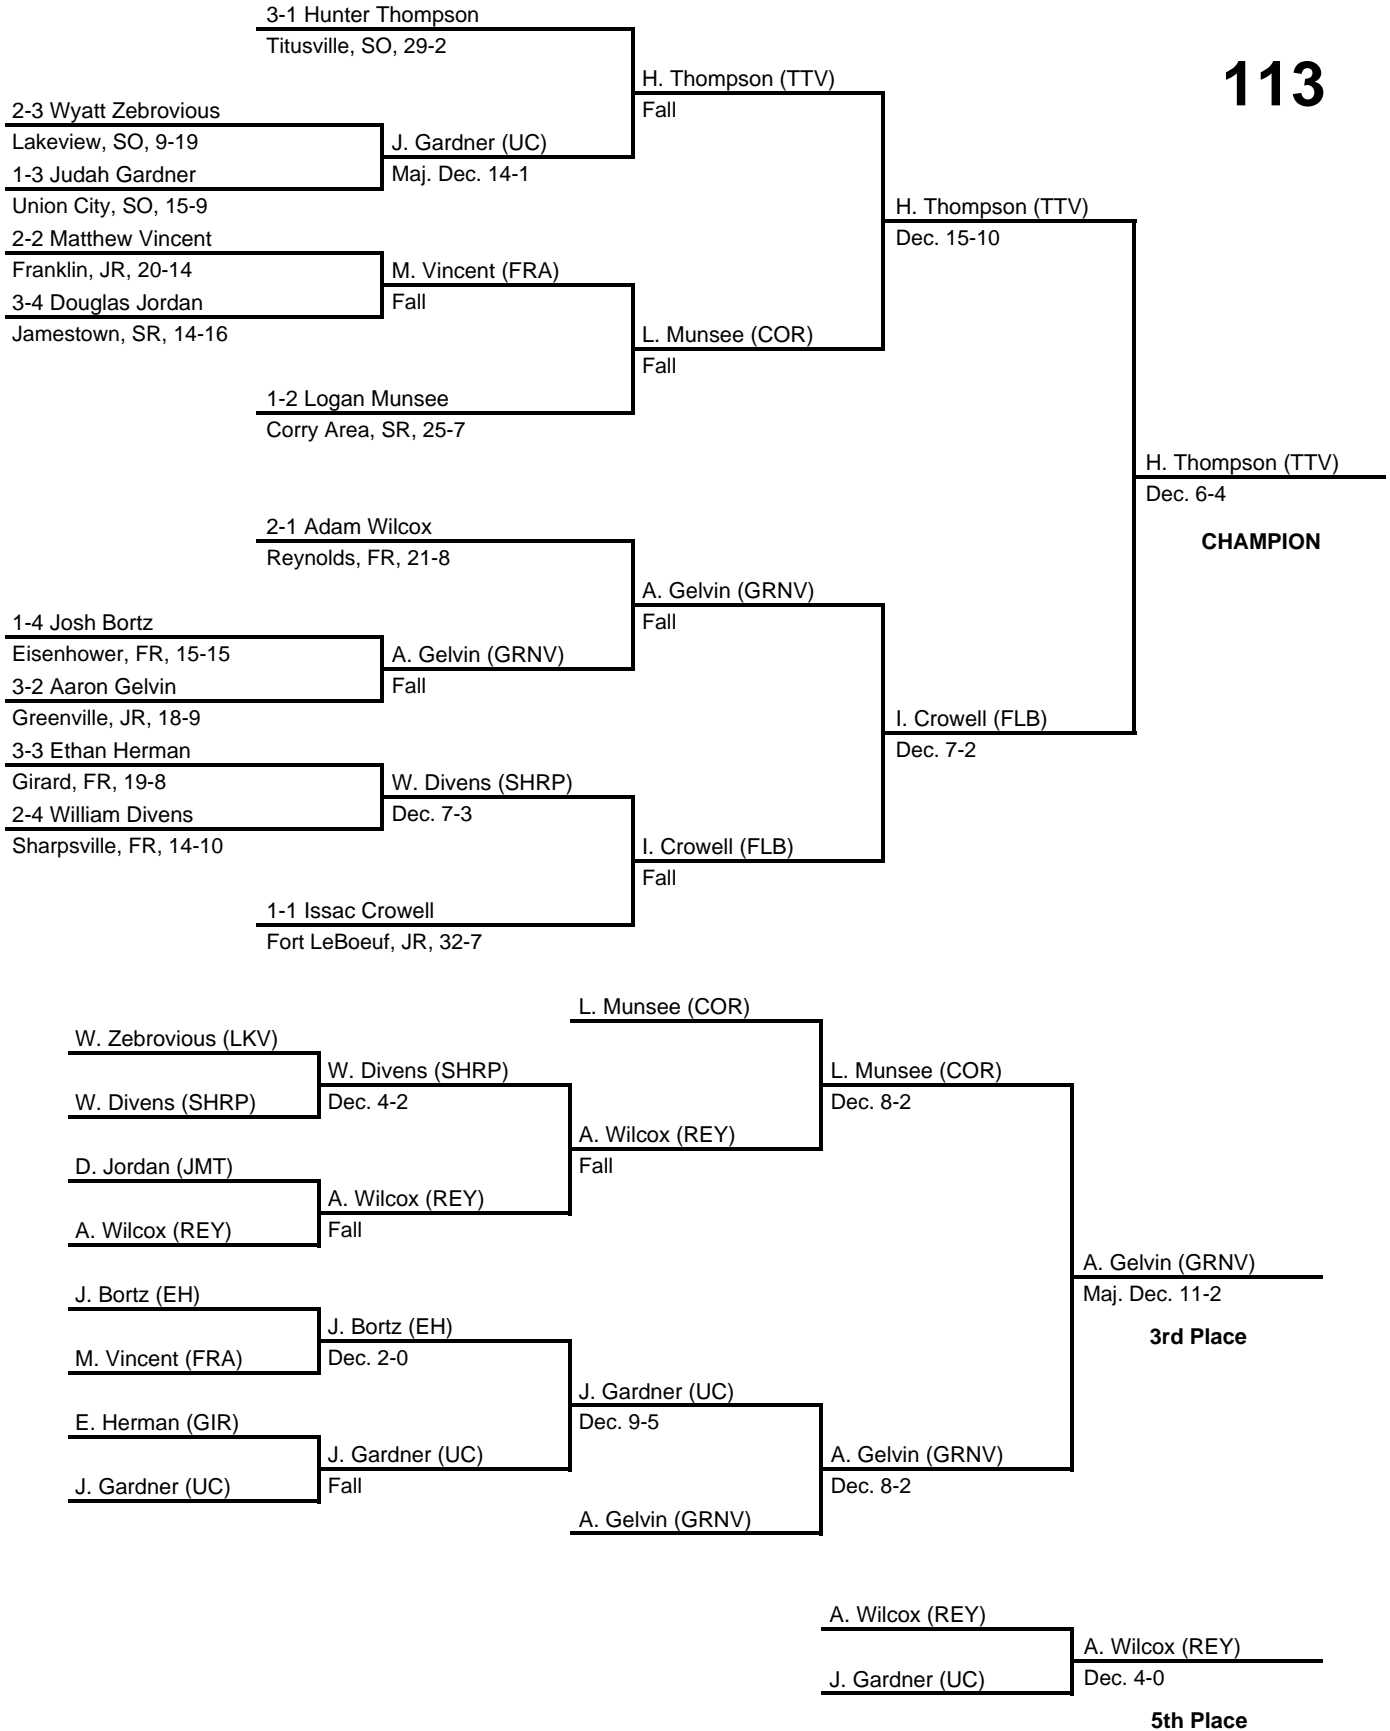

2017 District 10 AA

at Sharon HS -- February 24-25, 2017

results provided by
PA-Wrestling.com

Team Scores

Team scores are final and official.

Place	Pts	School (Abbreviation)	1st	2nd	3rd	4th	5th	6th
1.	247.0	Reynolds (REY)	7	2	-	-	2	1
2.	147.5	Greenville (GRNV)	1	3	2	1	-	1
3.	107.5	Fort LeBoeuf (FLB)	-	4	1	1	-	-
4.	101.0	Harbor Creek (HCR)	-	1	1	2	2	1
5.	86.5	Saegertown (SGT)	1	1	1	-	-	2
6.	67.0	North East (NE)	-	-	2	1	-	2
7.	62.0	Sharpsville (SHRP)	1	-	-	1	1	-
8.	59.0	Lakeview (LKV)	-	1	1	1	-	1
8.	59.0	Union City (UC)	-	-	1	1	-	2
10.	53.0	Corry Area (COR)	-	-	1	2	-	-
11.	46.0	Slippery Rock (SLPR)	-	1	-	-	1	2
12.	45.0	Titusville (TTV)	1	-	1	-	-	-
13.	44.0	Cambridge Springs (CS)	2	-	-	-	-	-
13.	44.0	Commodore Perry (CP)	1	-	-	1	-	-
15.	32.0	Maplewood (MPW)	-	-	-	2	-	-
16.	31.5	Eisenhower (EH)	-	-	-	-	2	-
17.	31.0	Hickory (HCK)	-	-	-	-	3	-
18.	25.0	Cochranon (CRT)	-	-	-	-	1	1
18.	25.0	Jamestown (JMT)	-	-	-	-	2	-
20.	22.0	Franklin (FRA)	-	-	-	1	-	-
20.	22.0	Mercer (MER)	-	1	-	-	-	-
20.	22.0	Sharon (SHR)	-	-	1	-	-	-
23.	21.0	Grove City (GRC)	-	-	-	-	-	-
24.	19.0	Northwestern (NW)	-	-	1	-	-	-
25.	15.5	Iroquois (IRQ)	-	-	1	-	-	-
26.	12.0	Youngsville (YNG)	-	-	-	-	-	1
27.	10.0	Conneaut Area (CA)	-	-	-	-	-	-
28.	2.0	Girard (GIR)	-	-	-	-	-	-

2017 District 10 AA

at Sharon HS -- February 24-25, 2017

results provided by
PA-Wrestling.com

106

2017 District 10 AA

at Sharon HS -- February 24-25, 2017

results provided by
PA-Wrestling.com

113

2017 District 10 AA

at Sharon HS -- February 24-25, 2017

results provided by
PA-Wrestling.com

2017 District 10 AA

at Sharon HS -- February 24-25, 2017

results provided by
PA-Wrestling.com

2017 District 10 AA