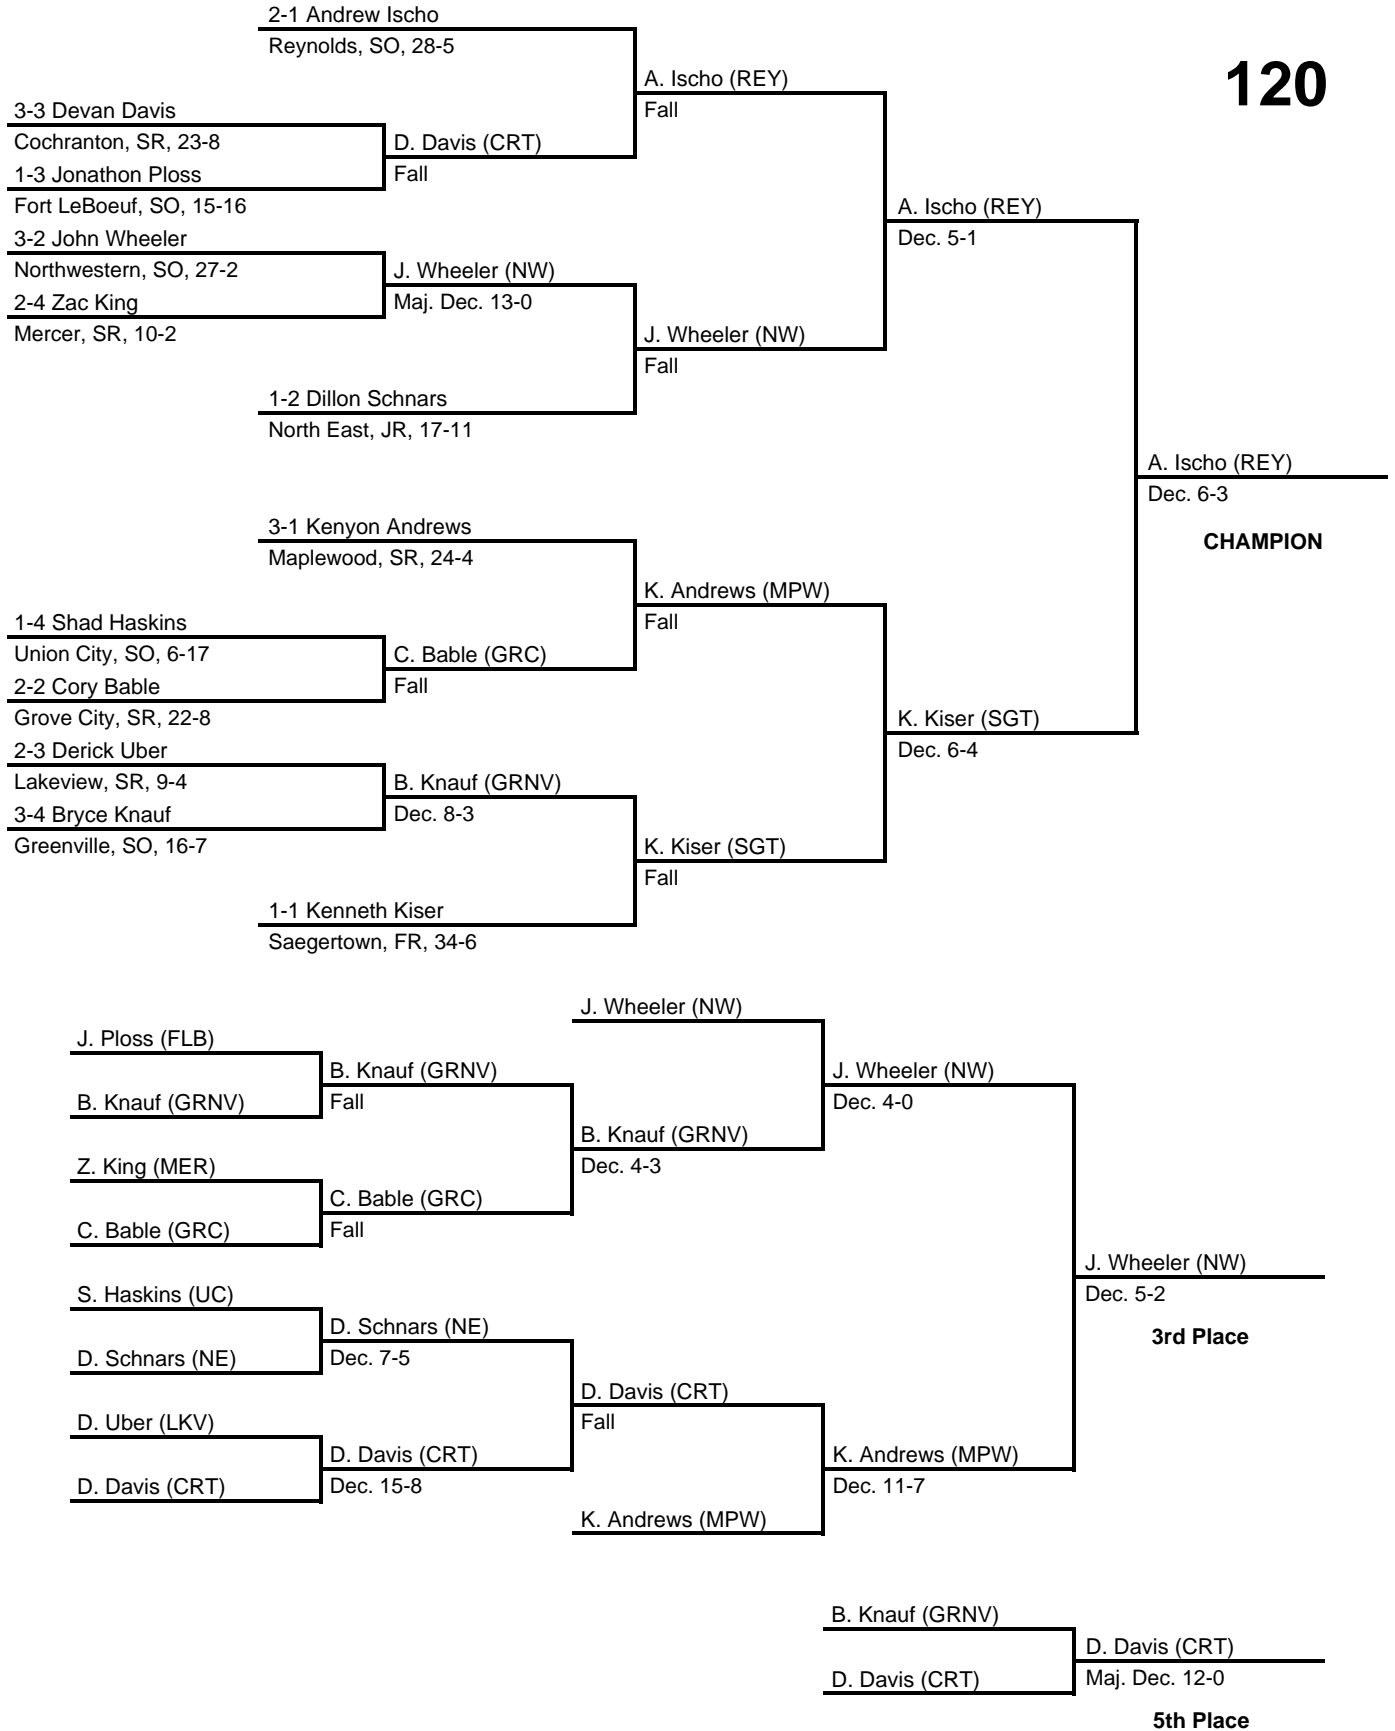

2017 District 10 AA

at Sharon HS -- February 24-25, 2017

results provided by
PA-Wrestling.com

Team Scores

Team scores are final and official.

Place	Pts	School (Abbreviation)	1st	2nd	3rd	4th	5th	6th
1.	247.0	Reynolds (REY)	7	2	-	-	2	1
2.	147.5	Greenville (GRNV)	1	3	2	1	-	1
3.	107.5	Fort LeBoeuf (FLB)	-	4	1	1	-	-
4.	101.0	Harbor Creek (HCR)	-	1	1	2	2	1
5.	86.5	Saegertown (SGT)	1	1	1	-	-	2
6.	67.0	North East (NE)	-	-	2	1	-	2
7.	62.0	Sharpsville (SHRP)	1	-	-	1	1	-
8.	59.0	Lakeview (LKV)	-	1	1	1	-	1
8.	59.0	Union City (UC)	-	-	1	1	-	2
10.	53.0	Corry Area (COR)	-	-	1	2	-	-
11.	46.0	Slippery Rock (SLPR)	-	1	-	-	1	2
12.	45.0	Titusville (TTV)	1	-	1	-	-	-
13.	44.0	Cambridge Springs (CS)	2	-	-	-	-	-
13.	44.0	Commodore Perry (CP)	1	-	-	1	-	-
15.	32.0	Maplewood (MPW)	-	-	-	2	-	-
16.	31.5	Eisenhower (EH)	-	-	-	-	2	-
17.	31.0	Hickory (HCK)	-	-	-	-	3	-
18.	25.0	Cochranon (CRT)	-	-	-	-	1	1
18.	25.0	Jamestown (JMT)	-	-	-	-	2	-
20.	22.0	Franklin (FRA)	-	-	-	1	-	-
20.	22.0	Mercer (MER)	-	1	-	-	-	-
20.	22.0	Sharon (SHR)	-	-	1	-	-	-
23.	21.0	Grove City (GRC)	-	-	-	-	-	-
24.	19.0	Northwestern (NW)	-	-	1	-	-	-
25.	15.5	Iroquois (IRQ)	-	-	1	-	-	-
26.	12.0	Youngsville (YNG)	-	-	-	-	-	1
27.	10.0	Conneaut Area (CA)	-	-	-	-	-	-
28.	2.0	Girard (GIR)	-	-	-	-	-	-

2017 District 10 AA

at Sharon HS -- February 24-25, 2017

results provided by
PA-Wrestling.com

106

2017 District 10 AA

at Sharon HS -- February 24-25, 2017

results provided by
PA-Wrestling.com

113

2017 District 10 AA

at Sharon HS -- February 24-25, 2017

results provided by
PA-Wrestling.com

2017 District 10 AA

at Sharon HS -- February 24-25, 2017

results provided by
PA-Wrestling.com

2017 District 10 AA