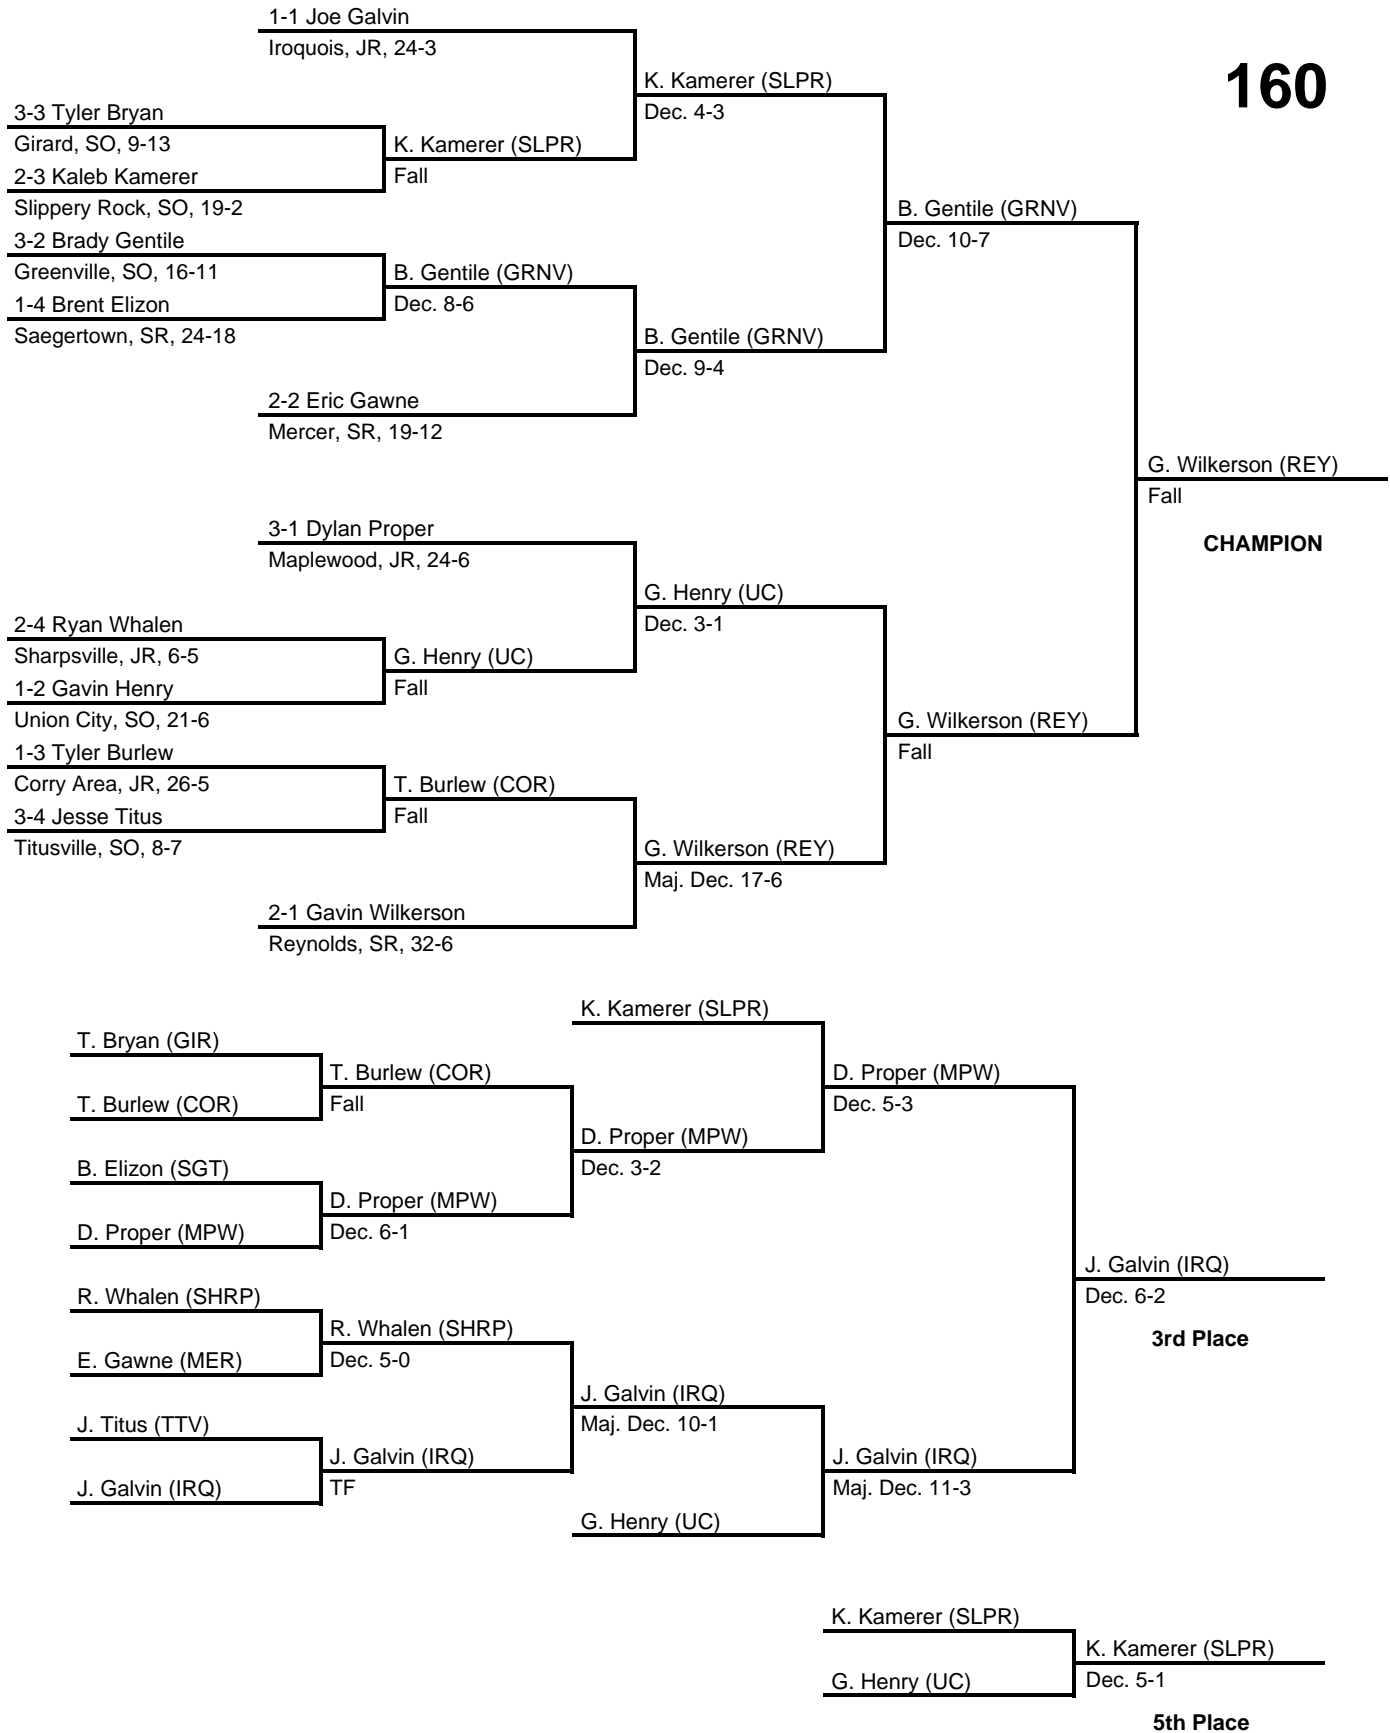

2017 District 10 AA

at Sharon HS -- February 24-25, 2017

results provided by
PA-Wrestling.com

160