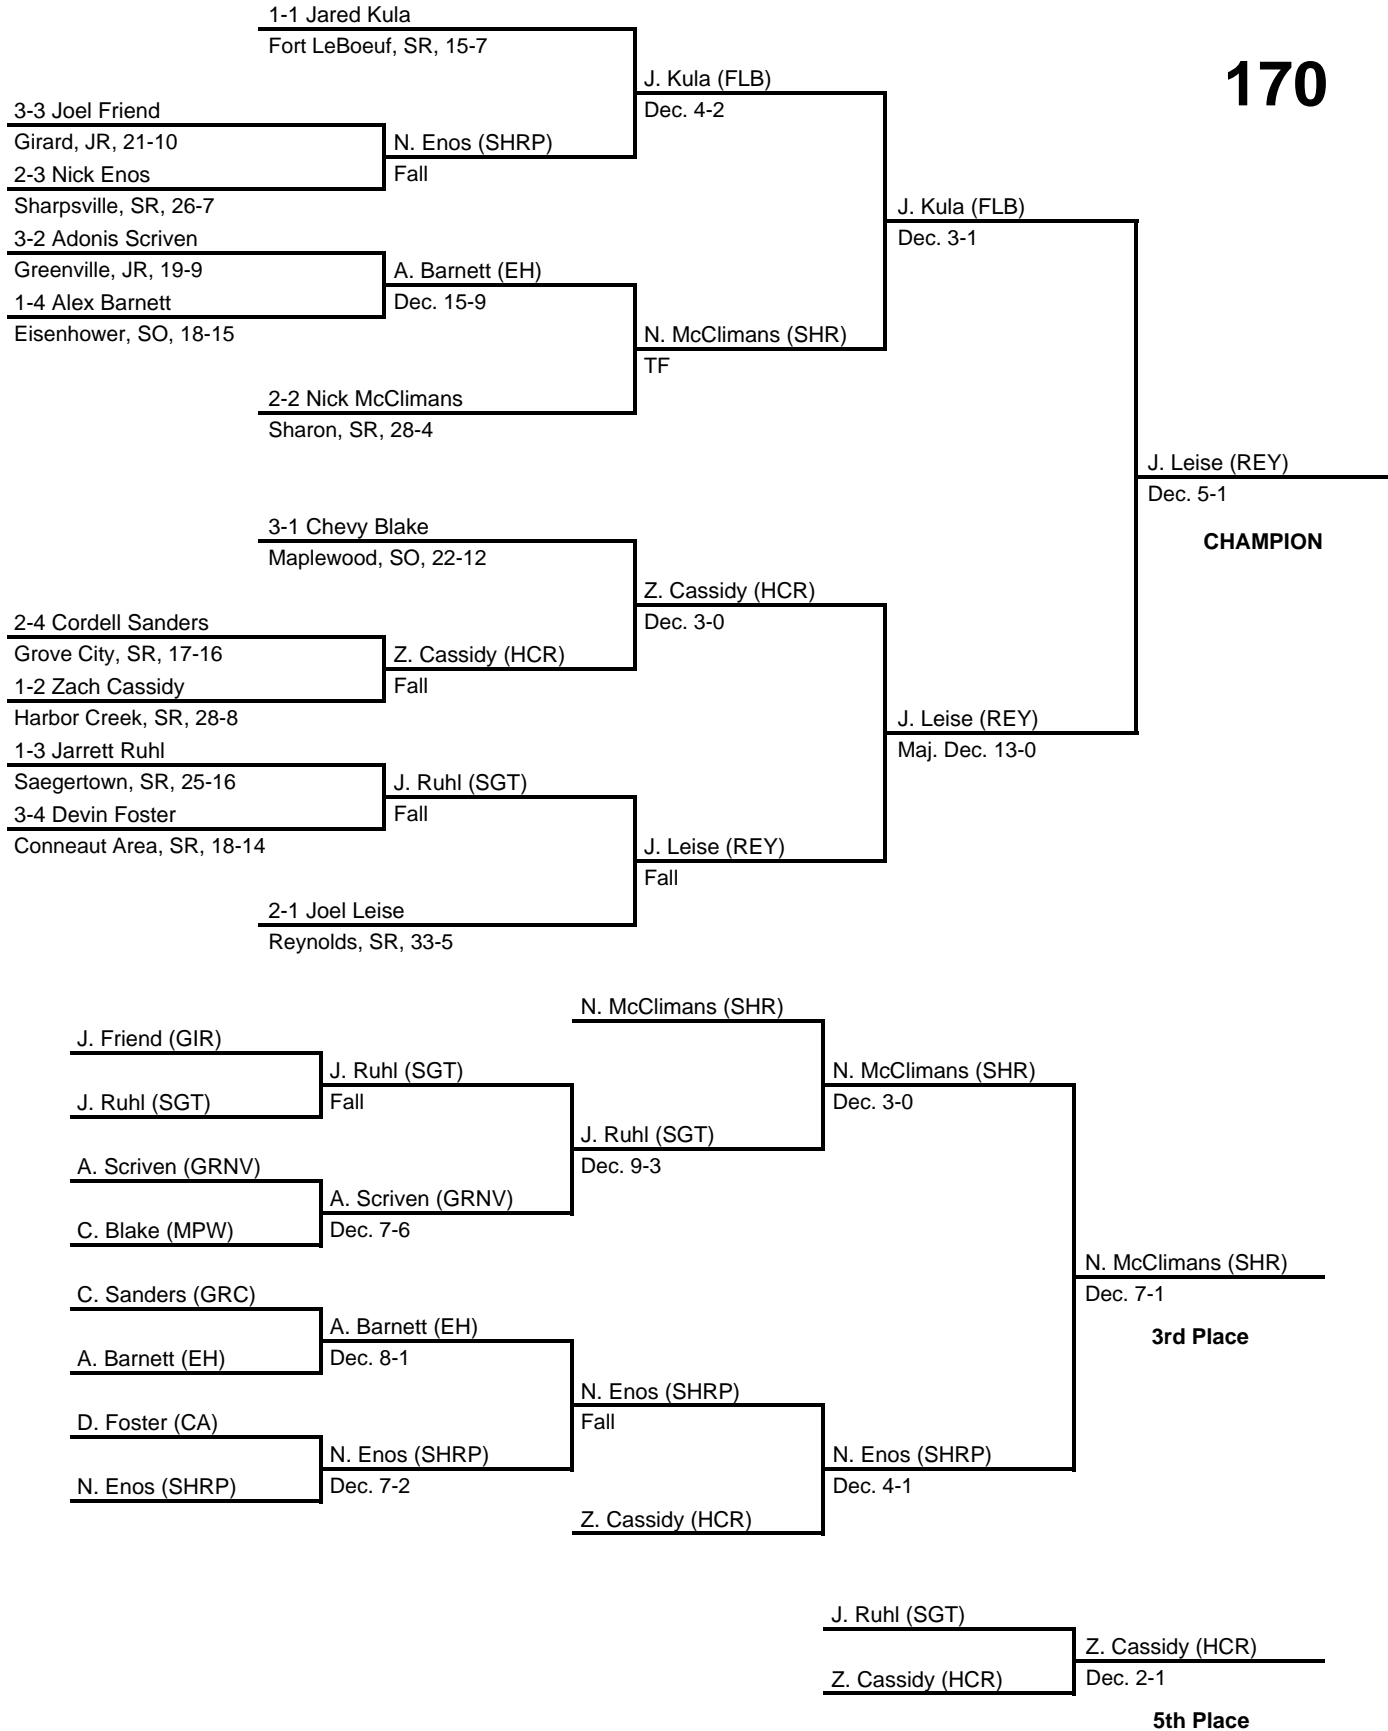

2017 District 10 AA

at Sharon HS -- February 24-25, 2017

results provided by
PA-Wrestling.com

Team Scores

Team scores are final and official.

Place	Pts	School (Abbreviation)	1st	2nd	3rd	4th	5th	6th
1.	247.0	Reynolds (REY)	7	2	-	-	2	1
2.	147.5	Greenville (GRNV)	1	3	2	1	-	1
3.	107.5	Fort LeBoeuf (FLB)	-	4	1	1	-	-
4.	101.0	Harbor Creek (HCR)	-	1	1	2	2	1
5.	86.5	Saegertown (SGT)	1	1	1	-	-	2
6.	67.0	North East (NE)	-	-	2	1	-	2
7.	62.0	Sharpsville (SHRP)	1	-	-	1	1	-
8.	59.0	Lakeview (LKV)	-	1	1	1	-	1
8.	59.0	Union City (UC)	-	-	1	1	-	2
10.	53.0	Corry Area (COR)	-	-	1	2	-	-
11.	46.0	Slippery Rock (SLPR)	-	1	-	-	1	2
12.	45.0	Titusville (TTV)	1	-	1	-	-	-
13.	44.0	Cambridge Springs (CS)	2	-	-	-	-	-
13.	44.0	Commodore Perry (CP)	1	-	-	1	-	-
15.	32.0	Maplewood (MPW)	-	-	-	2	-	-
16.	31.5	Eisenhower (EH)	-	-	-	-	2	-
17.	31.0	Hickory (HCK)	-	-	-	-	3	-
18.	25.0	Cochranon (CRT)	-	-	-	-	1	1
18.	25.0	Jamestown (JMT)	-	-	-	-	2	-
20.	22.0	Franklin (FRA)	-	-	-	1	-	-
20.	22.0	Mercer (MER)	-	1	-	-	-	-
20.	22.0	Sharon (SHR)	-	-	1	-	-	-
23.	21.0	Grove City (GRC)	-	-	-	-	-	-
24.	19.0	Northwestern (NW)	-	-	1	-	-	-
25.	15.5	Iroquois (IRQ)	-	-	1	-	-	-
26.	12.0	Youngsville (YNG)	-	-	-	-	-	1
27.	10.0	Conneaut Area (CA)	-	-	-	-	-	-
28.	2.0	Girard (GIR)	-	-	-	-	-	-

at Sharon HS -- February 24-25, 2017

results provided by
PA-Wrestling.com

160

2017 District 10 AA

at Sharon HS -- February 24-25, 2017

results provided by
PA-Wrestling.com

170

2017 District 10 AA