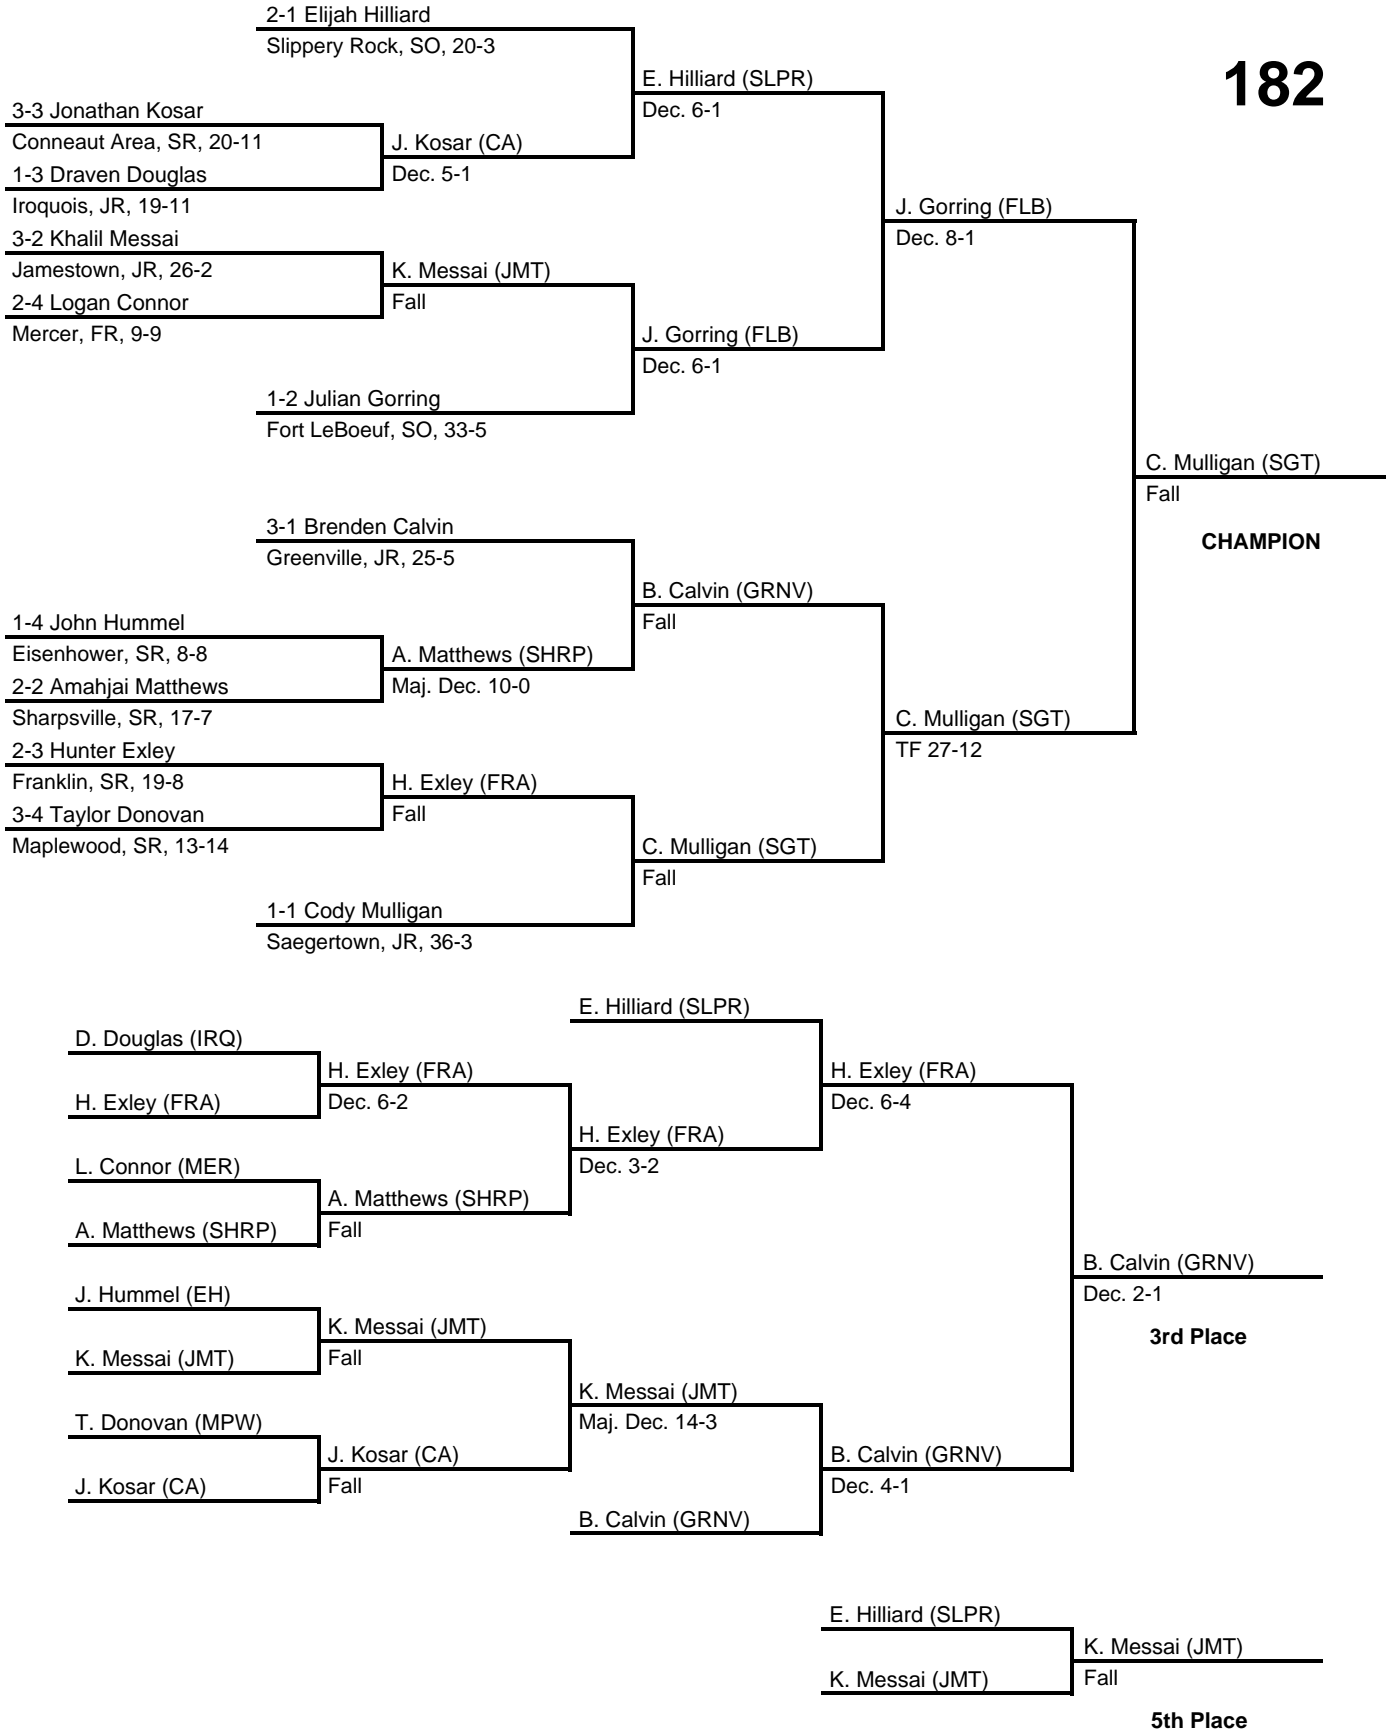

2017 District 10 AA

at Sharon HS -- February 24-25, 2017

results provided by
PA-Wrestling.com

182