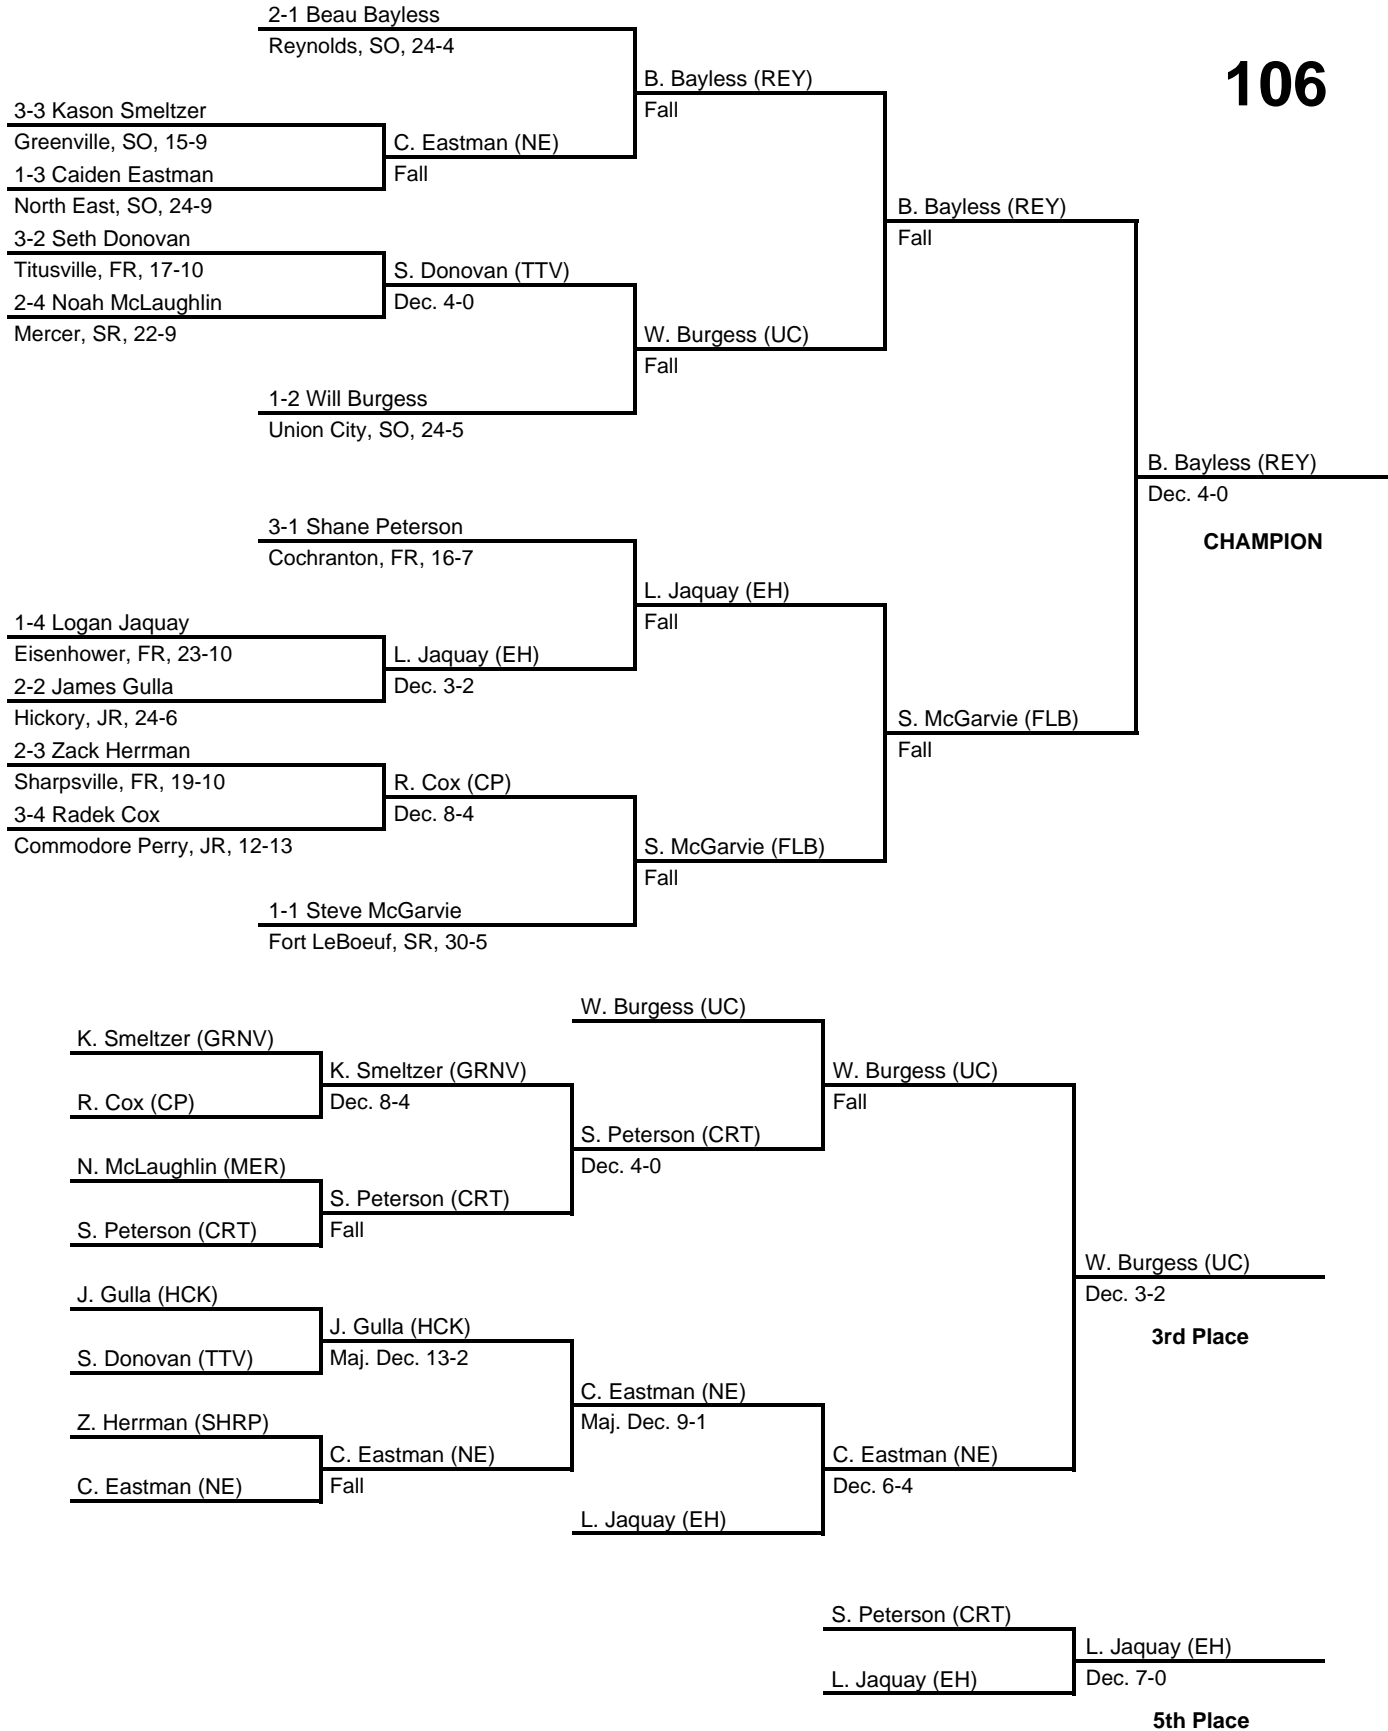

2017 District 10 AA

at Sharon HS -- February 24-25, 2017

results provided by
PA-Wrestling.com

Team Scores

Team scores are final and official.

Place	Pts	School (Abbreviation)	1st	2nd	3rd	4th	5th	6th
1.	247.0	Reynolds (REY)	7	2	-	-	2	1
2.	147.5	Greenville (GRNV)	1	3	2	1	-	1
3.	107.5	Fort LeBoeuf (FLB)	-	4	1	1	-	-
4.	101.0	Harbor Creek (HCR)	-	1	1	2	2	1
5.	86.5	Saegertown (SGT)	1	1	1	-	-	2
6.	67.0	North East (NE)	-	-	2	1	-	2
7.	62.0	Sharpsville (SHRP)	1	-	-	1	1	-
8.	59.0	Lakeview (LKV)	-	1	1	1	-	1
8.	59.0	Union City (UC)	-	-	1	1	-	2
10.	53.0	Corry Area (COR)	-	-	1	2	-	-
11.	46.0	Slippery Rock (SLPR)	-	1	-	-	1	2
12.	45.0	Titusville (TTV)	1	-	1	-	-	-
13.	44.0	Cambridge Springs (CS)	2	-	-	-	-	-
13.	44.0	Commodore Perry (CP)	1	-	-	1	-	-
15.	32.0	Maplewood (MPW)	-	-	-	2	-	-
16.	31.5	Eisenhower (EH)	-	-	-	-	2	-
17.	31.0	Hickory (HCK)	-	-	-	-	3	-
18.	25.0	Cochranon (CRT)	-	-	-	-	1	1
18.	25.0	Jamestown (JMT)	-	-	-	-	2	-
20.	22.0	Franklin (FRA)	-	-	-	1	-	-
20.	22.0	Mercer (MER)	-	1	-	-	-	-
20.	22.0	Sharon (SHR)	-	-	1	-	-	-
23.	21.0	Grove City (GRC)	-	-	-	-	-	-
24.	19.0	Northwestern (NW)	-	-	1	-	-	-
25.	15.5	Iroquois (IRQ)	-	-	1	-	-	-
26.	12.0	Youngsville (YNG)	-	-	-	-	-	1
27.	10.0	Conneaut Area (CA)	-	-	-	-	-	-
28.	2.0	Girard (GIR)	-	-	-	-	-	-

2017 District 10 AA

at Sharon HS -- February 24-25, 2017

results provided by
PA-Wrestling.com

106

2017 District 10 AA

at Sharon HS -- February 24-25, 2017

results provided by
PA-Wrestling.com

113