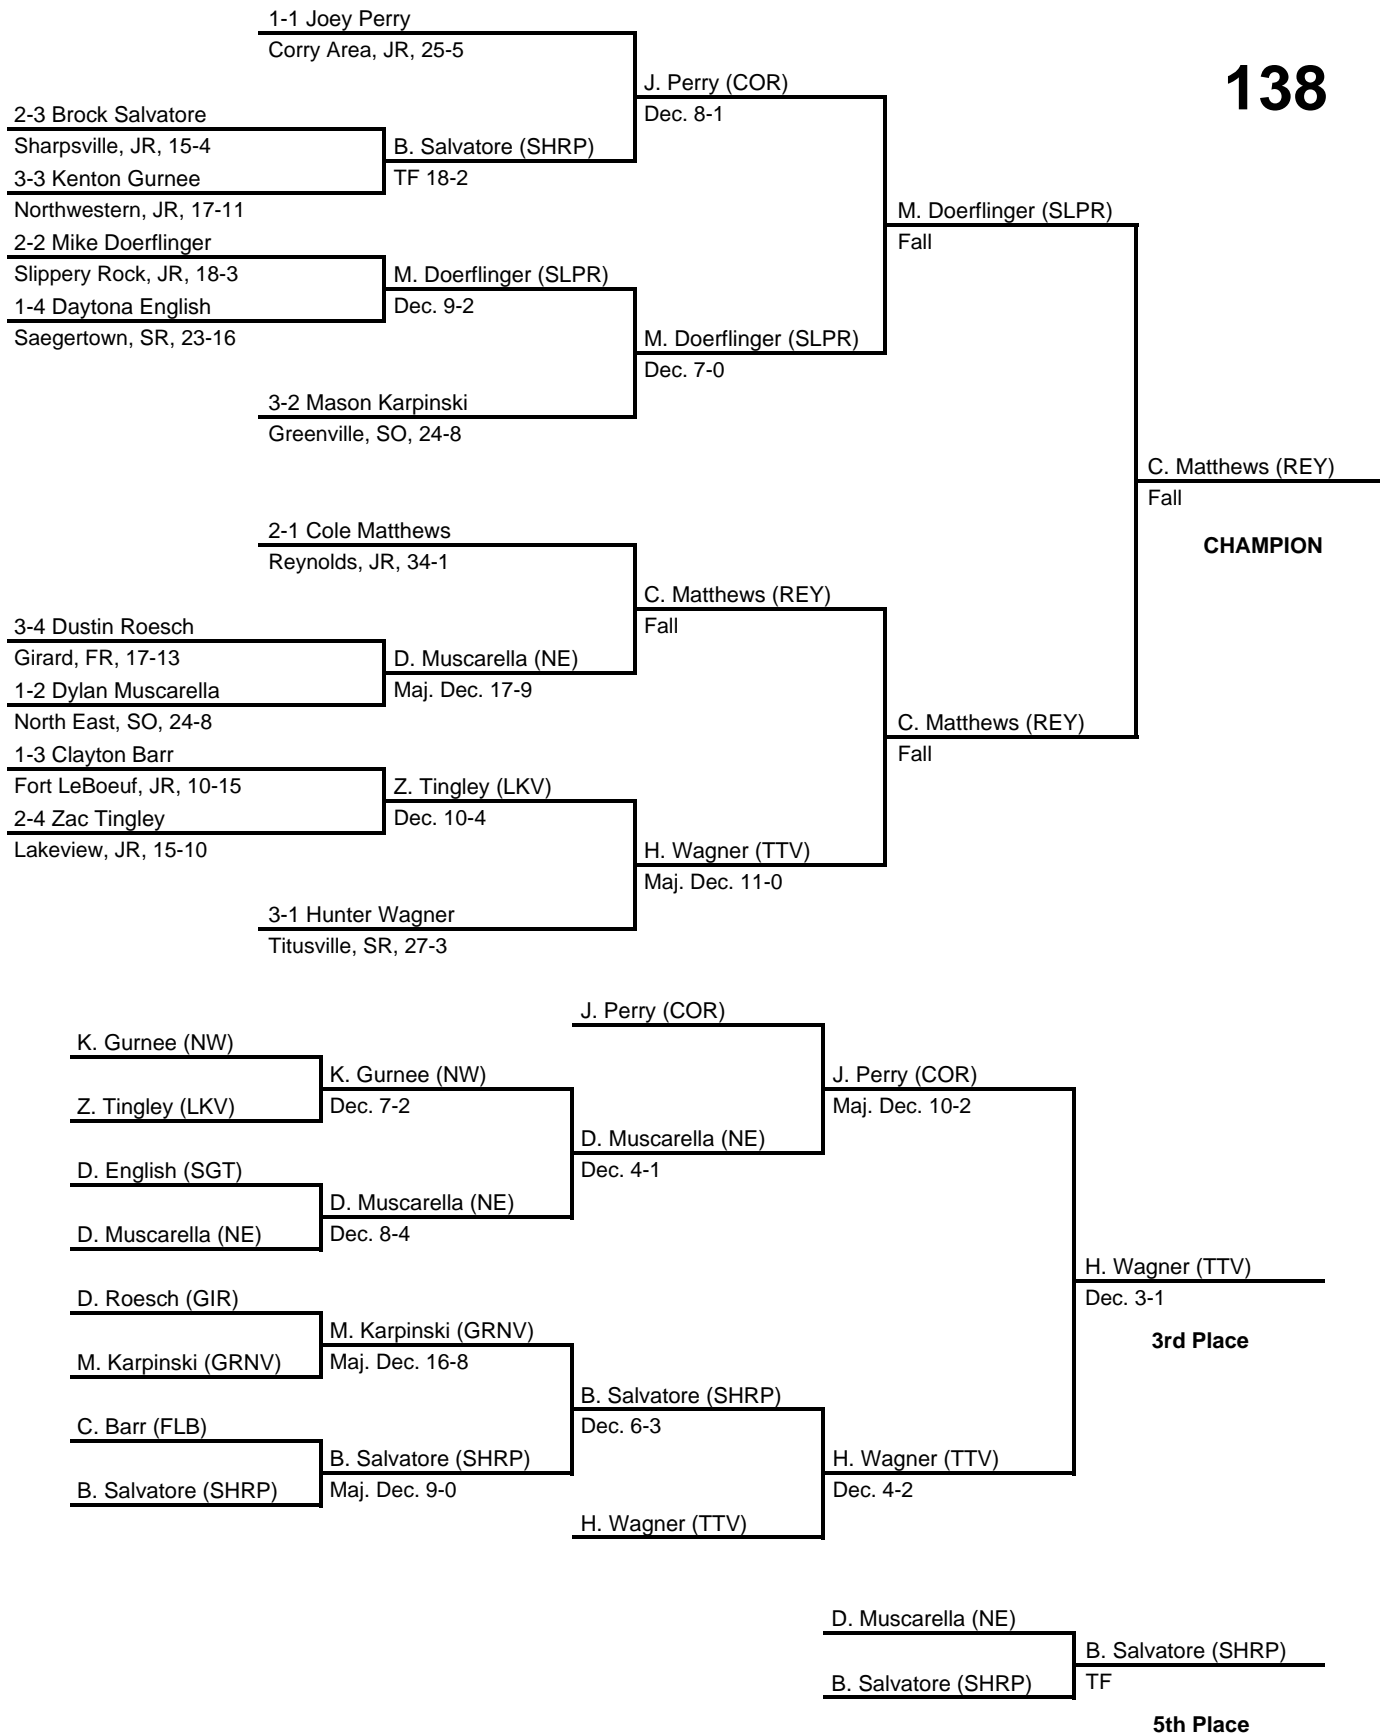

2017 District 10 AA

at Sharon HS -- February 24-25, 2017

results provided by
PA-Wrestling.com

Team Scores

Team scores are final and official.

Place	Pts	School (Abbreviation)	1st	2nd	3rd	4th	5th	6th
1.	247.0	Reynolds (REY)	7	2	-	-	2	1
2.	147.5	Greenville (GRNV)	1	3	2	1	-	1
3.	107.5	Fort LeBoeuf (FLB)	-	4	1	1	-	-
4.	101.0	Harbor Creek (HCR)	-	1	1	2	2	1
5.	86.5	Saegertown (SGT)	1	1	1	-	-	2
6.	67.0	North East (NE)	-	-	2	1	-	2
7.	62.0	Sharpsville (SHRP)	1	-	-	1	1	-
8.	59.0	Lakeview (LKV)	-	1	1	1	-	1
8.	59.0	Union City (UC)	-	-	1	1	-	2
10.	53.0	Corry Area (COR)	-	-	1	2	-	-
11.	46.0	Slippery Rock (SLPR)	-	1	-	-	1	2
12.	45.0	Titusville (TTV)	1	-	1	-	-	-
13.	44.0	Cambridge Springs (CS)	2	-	-	-	-	-
13.	44.0	Commodore Perry (CP)	1	-	-	1	-	-
15.	32.0	Maplewood (MPW)	-	-	-	2	-	-
16.	31.5	Eisenhower (EH)	-	-	-	-	2	-
17.	31.0	Hickory (HCK)	-	-	-	-	3	-
18.	25.0	Cochranon (CRT)	-	-	-	-	1	1
18.	25.0	Jamestown (JMT)	-	-	-	-	2	-
20.	22.0	Franklin (FRA)	-	-	-	1	-	-
20.	22.0	Mercer (MER)	-	1	-	-	-	-
20.	22.0	Sharon (SHR)	-	-	1	-	-	-
23.	21.0	Grove City (GRC)	-	-	-	-	-	-
24.	19.0	Northwestern (NW)	-	-	1	-	-	-
25.	15.5	Iroquois (IRQ)	-	-	1	-	-	-
26.	12.0	Youngsville (YNG)	-	-	-	-	-	1
27.	10.0	Conneaut Area (CA)	-	-	-	-	-	-
28.	2.0	Girard (GIR)	-	-	-	-	-	-

at Sharon HS -- February 24-25, 2017

results provided by
PA-Wrestling.com

132

2017 District 10 AA

at Sharon HS -- February 24-25, 2017

results provided by
PA-Wrestling.com

138

2017 District 10 AA