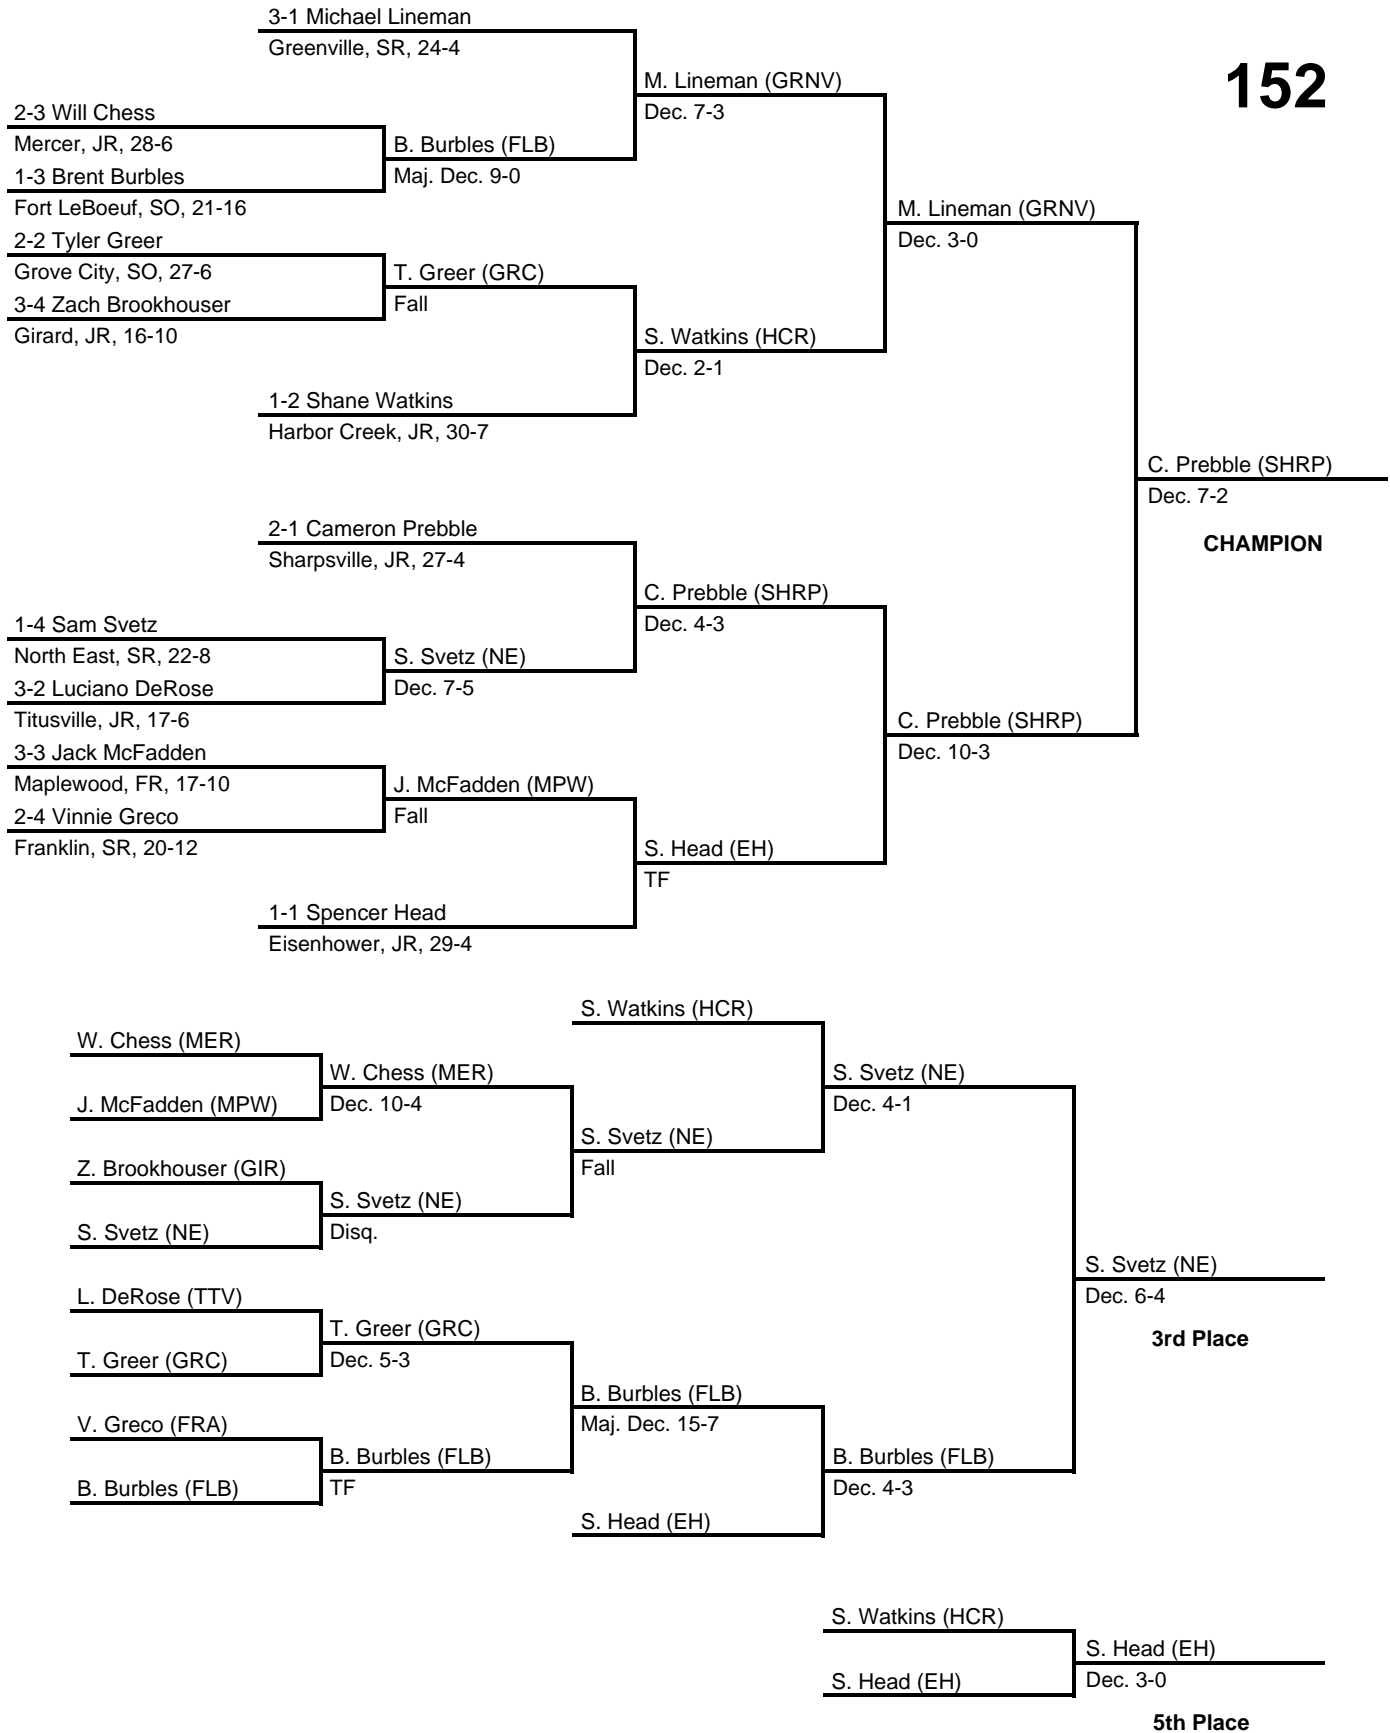

2017 District 10 AA

at Sharon HS -- February 24-25, 2017

results provided by
PA-Wrestling.com

Team Scores

Team scores are final and official.

Place	Pts	School (Abbreviation)	1st	2nd	3rd	4th	5th	6th
1.	247.0	Reynolds (REY)	7	2	-	-	2	1
2.	147.5	Greenville (GRNV)	1	3	2	1	-	1
3.	107.5	Fort LeBoeuf (FLB)	-	4	1	1	-	-
4.	101.0	Harbor Creek (HCR)	-	1	1	2	2	1
5.	86.5	Saegertown (SGT)	1	1	1	-	-	2
6.	67.0	North East (NE)	-	-	2	1	-	2
7.	62.0	Sharpsville (SHRP)	1	-	-	1	1	-
8.	59.0	Lakeview (LKV)	-	1	1	1	-	1
8.	59.0	Union City (UC)	-	-	1	1	-	2
10.	53.0	Corry Area (COR)	-	-	1	2	-	-
11.	46.0	Slippery Rock (SLPR)	-	1	-	-	1	2
12.	45.0	Titusville (TTV)	1	-	1	-	-	-
13.	44.0	Cambridge Springs (CS)	2	-	-	-	-	-
13.	44.0	Commodore Perry (CP)	1	-	-	1	-	-
15.	32.0	Maplewood (MPW)	-	-	-	2	-	-
16.	31.5	Eisenhower (EH)	-	-	-	-	2	-
17.	31.0	Hickory (HCK)	-	-	-	-	3	-
18.	25.0	Cochranon (CRT)	-	-	-	-	1	1
18.	25.0	Jamestown (JMT)	-	-	-	-	2	-
20.	22.0	Franklin (FRA)	-	-	-	1	-	-
20.	22.0	Mercer (MER)	-	1	-	-	-	-
20.	22.0	Sharon (SHR)	-	-	1	-	-	-
23.	21.0	Grove City (GRC)	-	-	-	-	-	-
24.	19.0	Northwestern (NW)	-	-	1	-	-	-
25.	15.5	Iroquois (IRQ)	-	-	1	-	-	-
26.	12.0	Youngsville (YNG)	-	-	-	-	-	1
27.	10.0	Conneaut Area (CA)	-	-	-	-	-	-
28.	2.0	Girard (GIR)	-	-	-	-	-	-

at Sharon HS -- February 24-25, 2017

results provided by
PA-Wrestling.com

145

2017 District 10 AA

at Sharon HS -- February 24-25, 2017

results provided by
PA-Wrestling.com

152

2017 District 10 AA