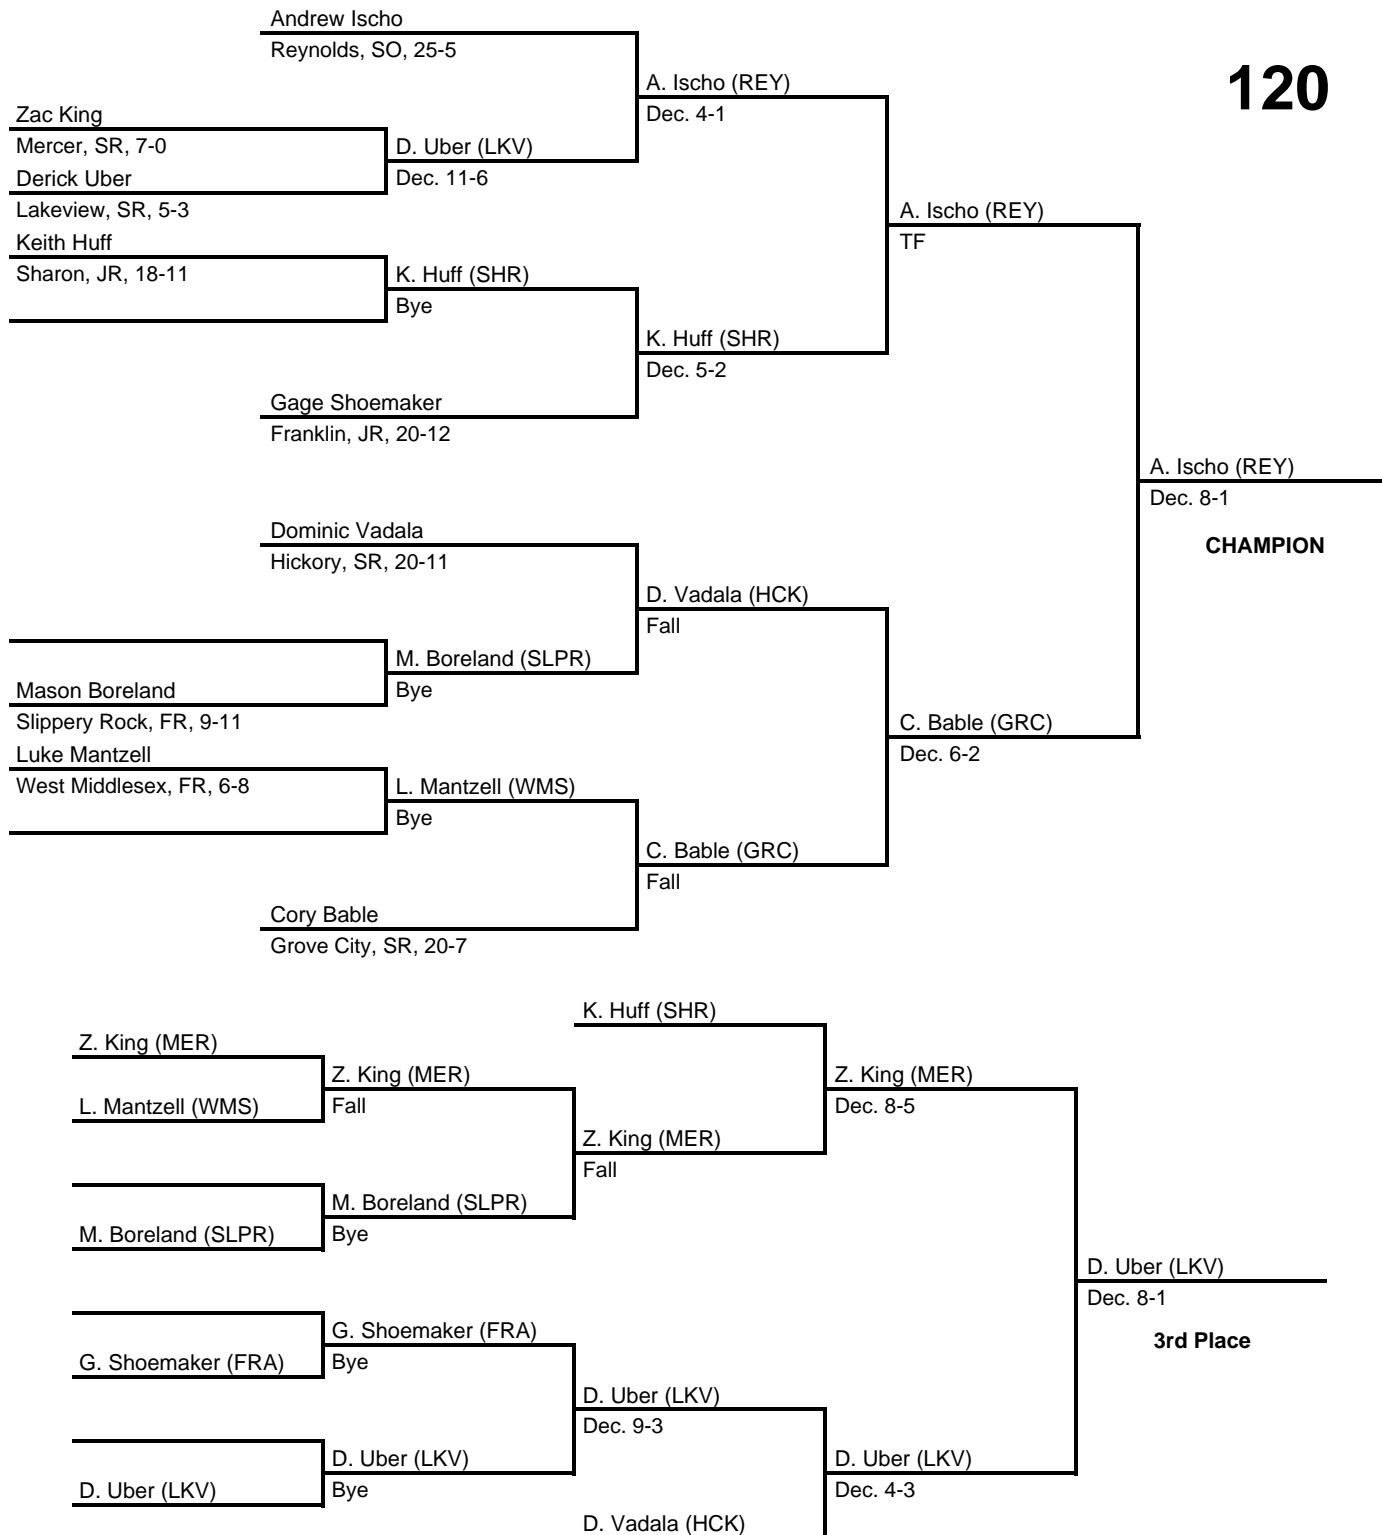

2017 District 10 AA Section 2

at Sharon HS -- February 17-18, 2017

results provided by
PA-Wrestling.com

Team Scores

Team scores are final and official.

Place	Pts	School (Abbreviation)	1st	2nd	3rd	4th
1.	256.0	Reynolds (REY)	10	2	-	-
2.	102.5	Sharpsville (SHRP)	1	1	3	2
3.	100.0	Lakeview (LKV)	1	1	2	3
4.	91.0	Grove City (GRC)	-	2	3	2
5.	79.0	Mercer (MER)	-	2	1	3
6.	77.0	Hickory (HCK)	1	2	-	2
6.	77.0	Slippery Rock (SLPR)	1	2	1	1
8.	73.0	Franklin (FRA)	-	1	3	1
9.	42.0	Sharon (SHR)	-	1	1	-
10.	3.0	West Middlesex (WMS)	-	-	-	-

2017 District 10 AA Section 2

at Sharon HS -- February 17-18, 2017

results provided by
PA-Wrestling.com

106

2017 District 10 AA Section 2

at Sharon HS -- February 17-18, 2017

results provided by
PA-Wrestling.com

113

2017 District 10 AA Section 2

at Sharon HS -- February 17-18, 2017

results provided by
PA-Wrestling.com

120

2017 District 10 AA Section 2

at Sharon HS -- February 17-18, 2017

results provided by
PA-Wrestling.com