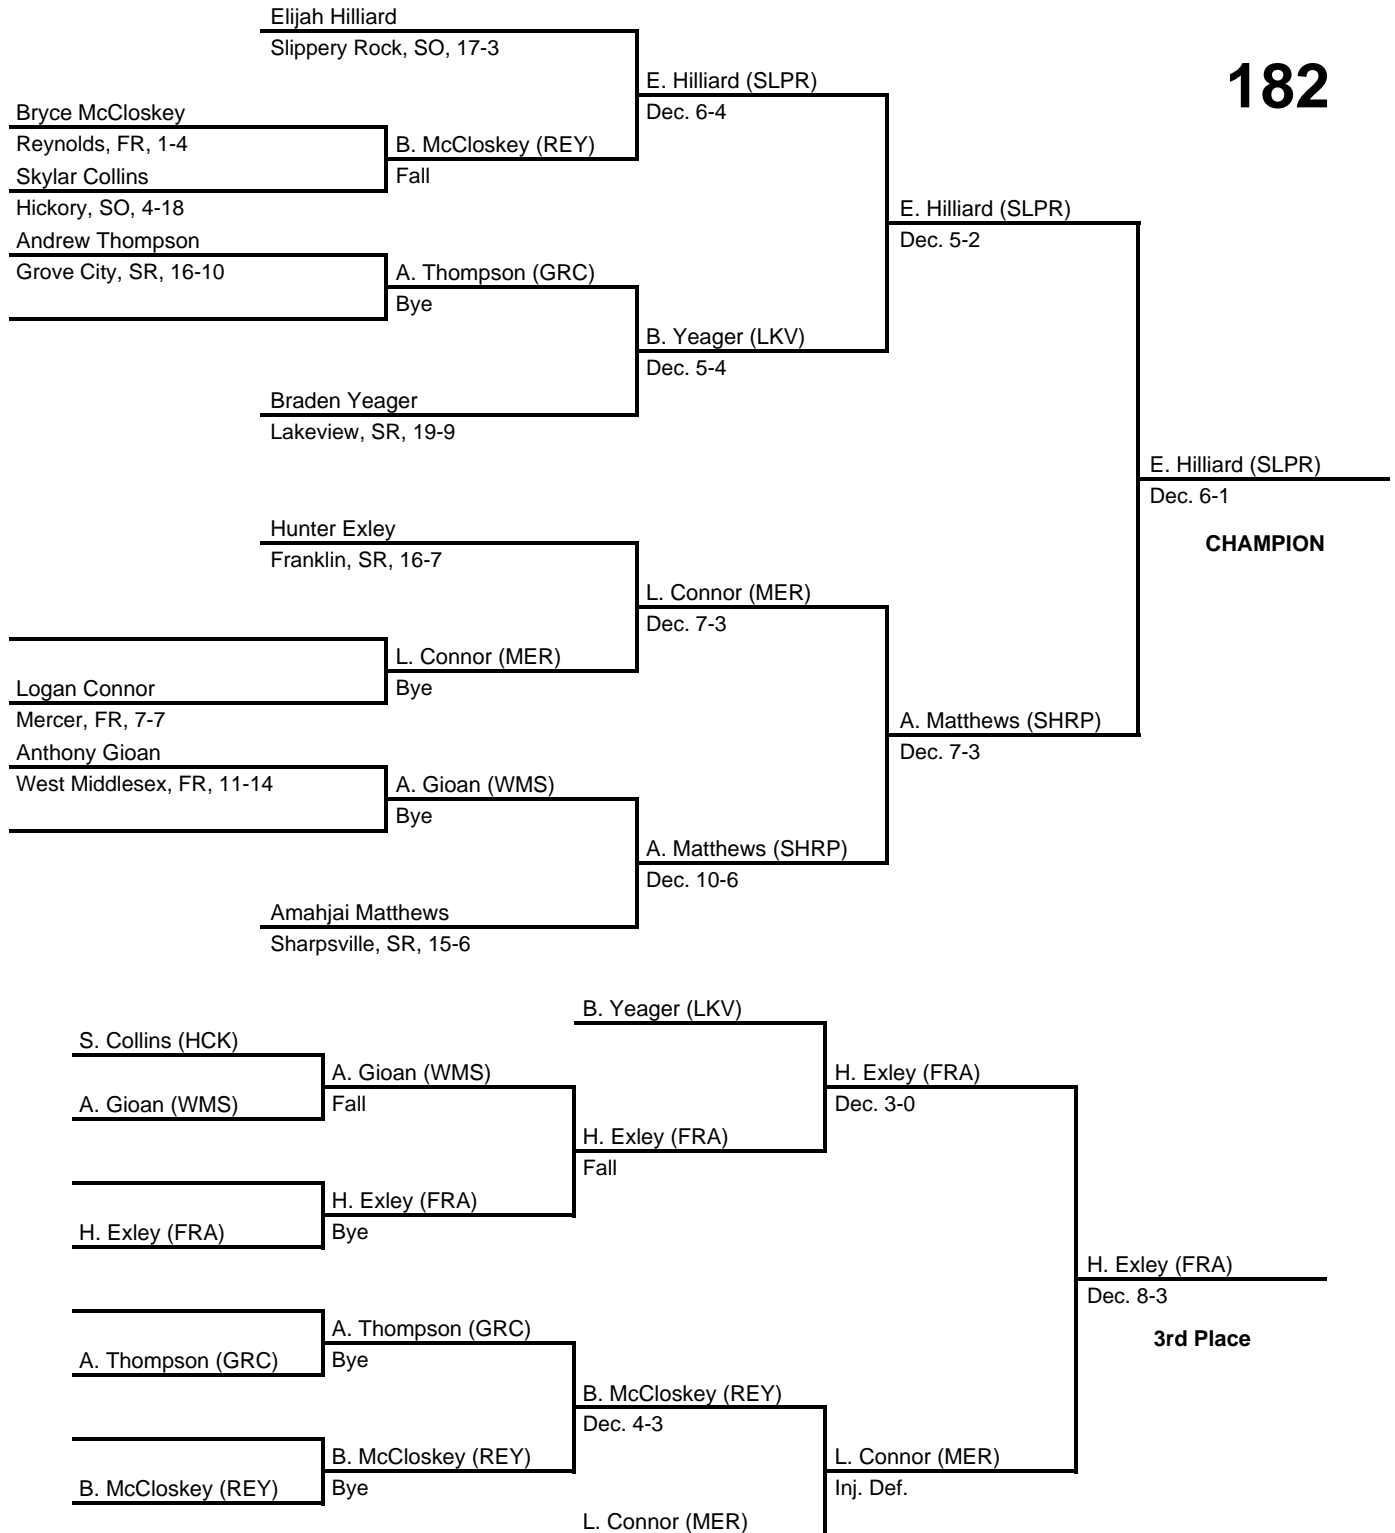

2017 District 10 AA Section 2

at Sharon HS -- February 17-18, 2017

results provided by
PA-Wrestling.com