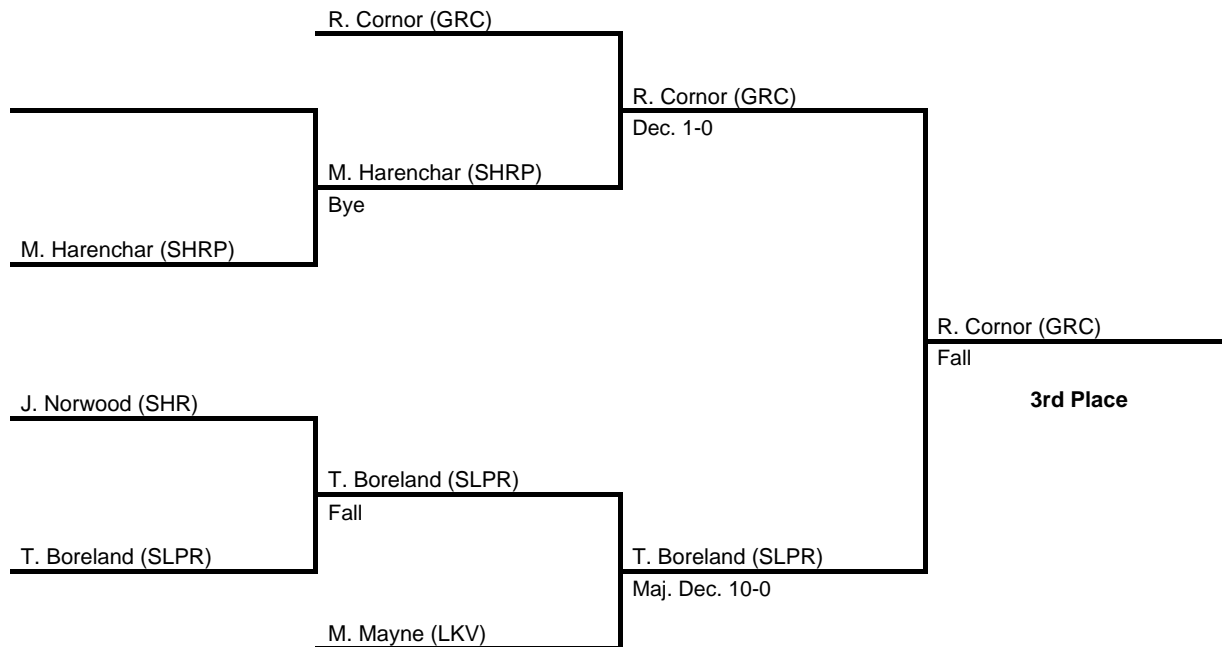

2017 District 10 AA Section 2

at Sharon HS -- February 17-18, 2017

results provided by
PA-Wrestling.com

195