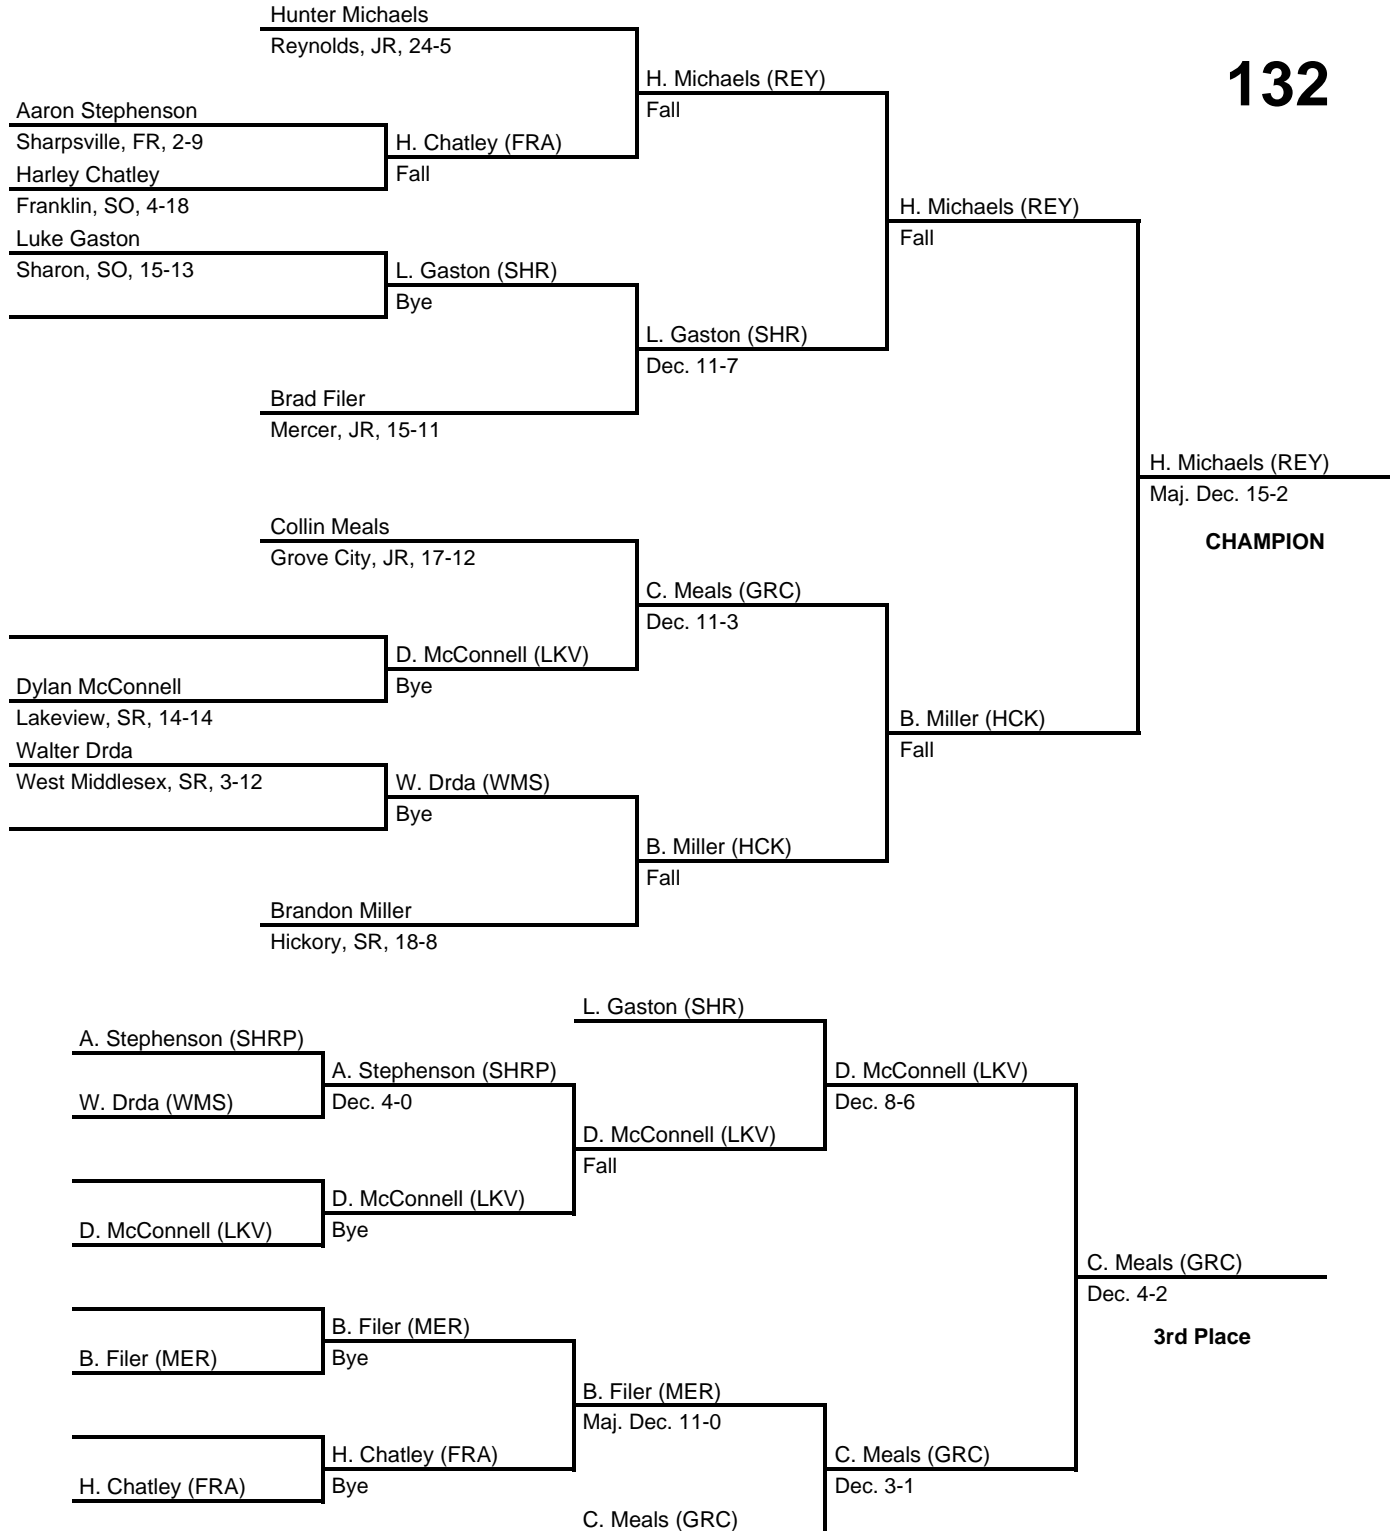

2017 District 10 AA Section 2

at Sharon HS -- February 17-18, 2017

results provided by
PA-Wrestling.com

Team Scores

Team scores are final and official.

Place	Pts	School (Abbreviation)	1st	2nd	3rd	4th
1.	256.0	Reynolds (REY)	10	2	-	-
2.	102.5	Sharpsville (SHRP)	1	1	3	2
3.	100.0	Lakeview (LKV)	1	1	2	3
4.	91.0	Grove City (GRC)	-	2	3	2
5.	79.0	Mercer (MER)	-	2	1	3
6.	77.0	Hickory (HCK)	1	2	-	2
6.	77.0	Slippery Rock (SLPR)	1	2	1	1
8.	73.0	Franklin (FRA)	-	1	3	1
9.	42.0	Sharon (SHR)	-	1	1	-
10.	3.0	West Middlesex (WMS)	-	-	-	-

2017 District 10 AA Section 2

at Sharon HS -- February 17-18, 2017

results provided by
PA-Wrestling.com

106

2017 District 10 AA Section 2

at Sharon HS -- February 17-18, 2017

results provided by
PA-Wrestling.com

113

2017 District 10 AA Section 2

at Sharon HS -- February 17-18, 2017

results provided by
PA-Wrestling.com

120

2017 District 10 AA Section 2

at Sharon HS -- February 17-18, 2017

results provided by
PA-Wrestling.com

126

2017 District 10 AA Section 2

at Sharon HS -- February 17-18, 2017

results provided by
PA-Wrestling.com

132

2017 District 10 AA Section 2

at Sharon HS -- February 17-18, 2017

results provided by
PA-Wrestling.com