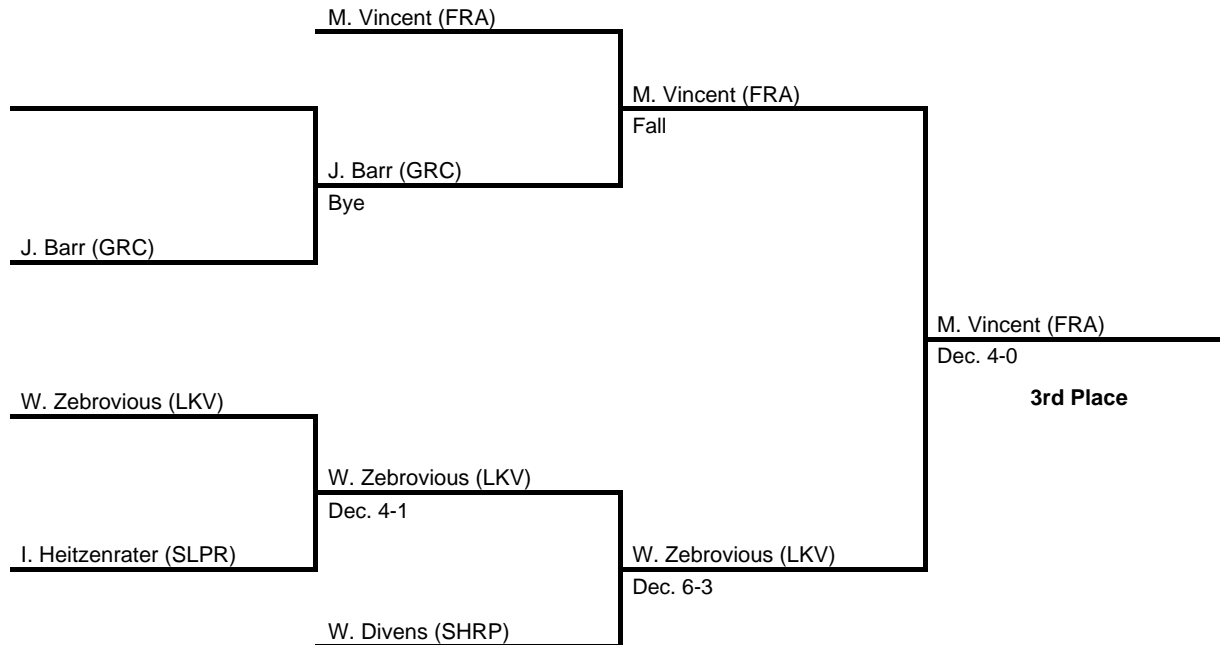

2017 District 10 AA Section 2

at Sharon HS -- February 17-18, 2017

results provided by
PA-Wrestling.com

113