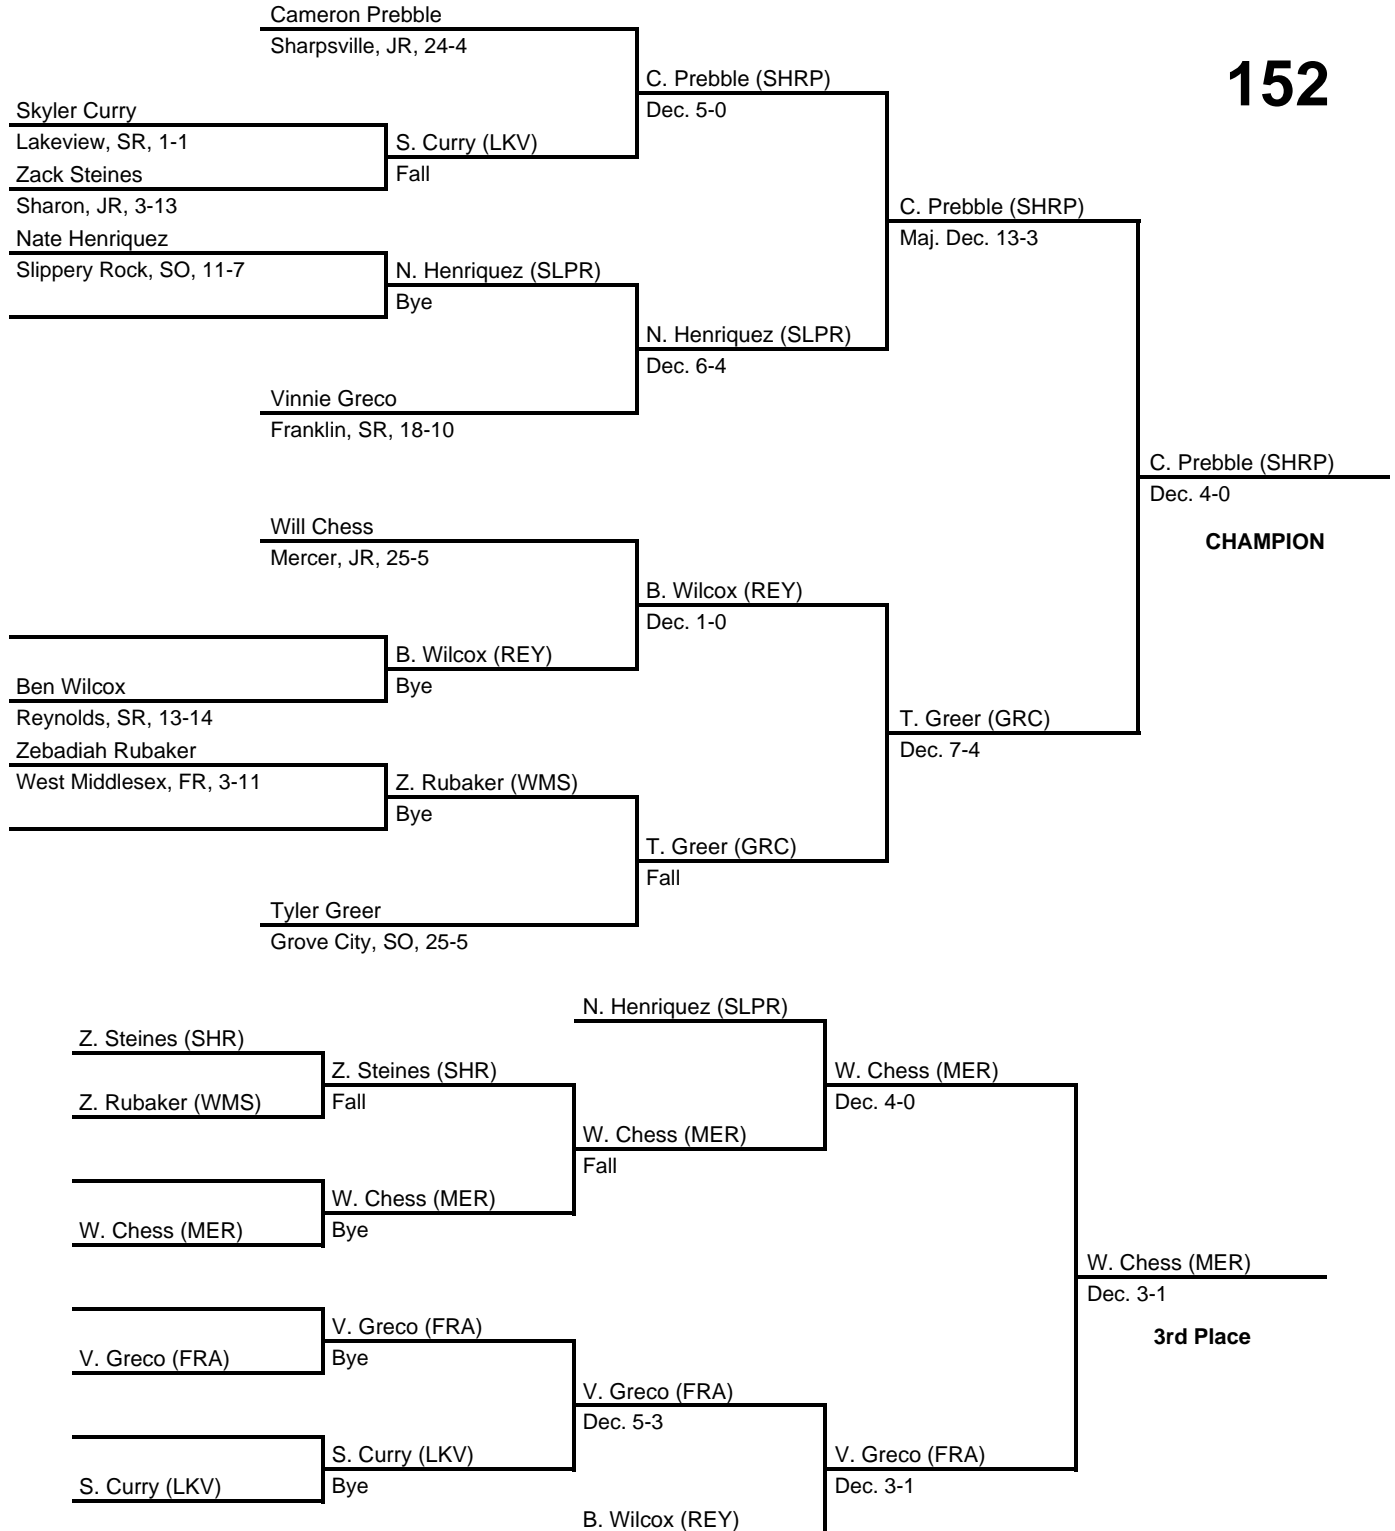

2017 District 10 AA Section 2

at Sharon HS -- February 17-18, 2017

results provided by
PA-Wrestling.com

152