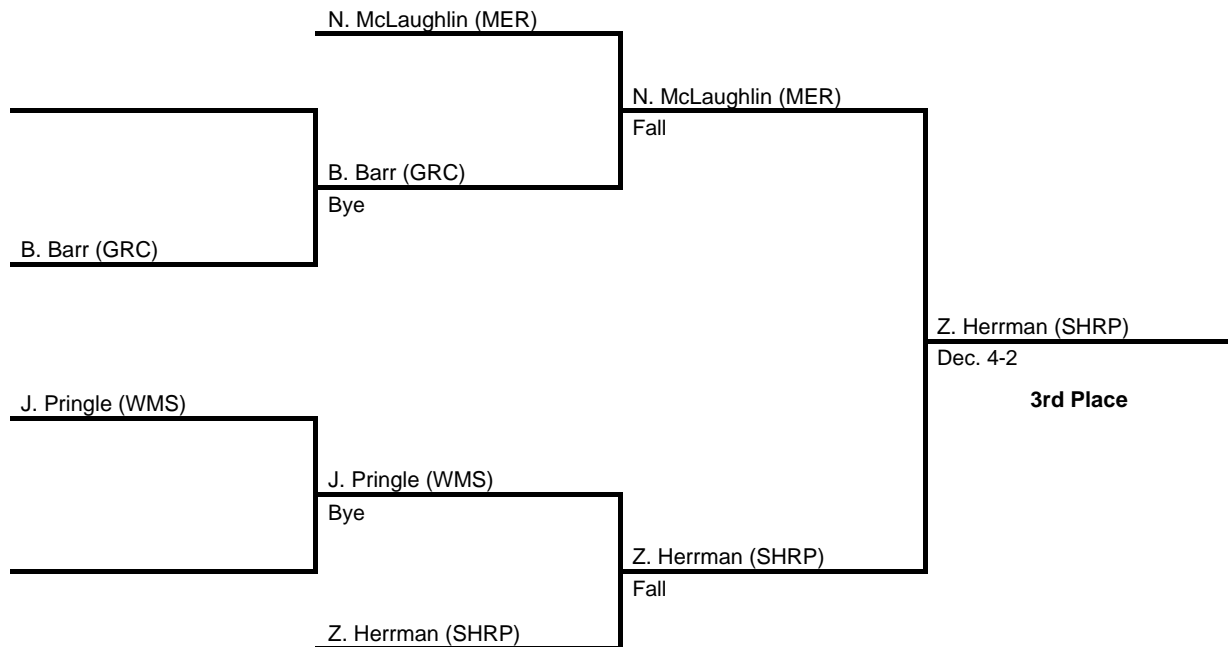

2017 District 10 AA Section 2

at Sharon HS -- February 17-18, 2017

results provided by
PA-Wrestling.com

Team Scores

Team scores are final and official.

Place	Pts	School (Abbreviation)	1st	2nd	3rd	4th
1.	256.0	Reynolds (REY)	10	2	-	-
2.	102.5	Sharpsville (SHRP)	1	1	3	2
3.	100.0	Lakeview (LKV)	1	1	2	3
4.	91.0	Grove City (GRC)	-	2	3	2
5.	79.0	Mercer (MER)	-	2	1	3
6.	77.0	Hickory (HCK)	1	2	-	2
6.	77.0	Slippery Rock (SLPR)	1	2	1	1
8.	73.0	Franklin (FRA)	-	1	3	1
9.	42.0	Sharon (SHR)	-	1	1	-
10.	3.0	West Middlesex (WMS)	-	-	-	-

2017 District 10 AA Section 2

at Sharon HS -- February 17-18, 2017

results provided by
PA-Wrestling.com

106

2017 District 10 AA Section 2

at Sharon HS -- February 17-18, 2017

results provided by
PA-Wrestling.com