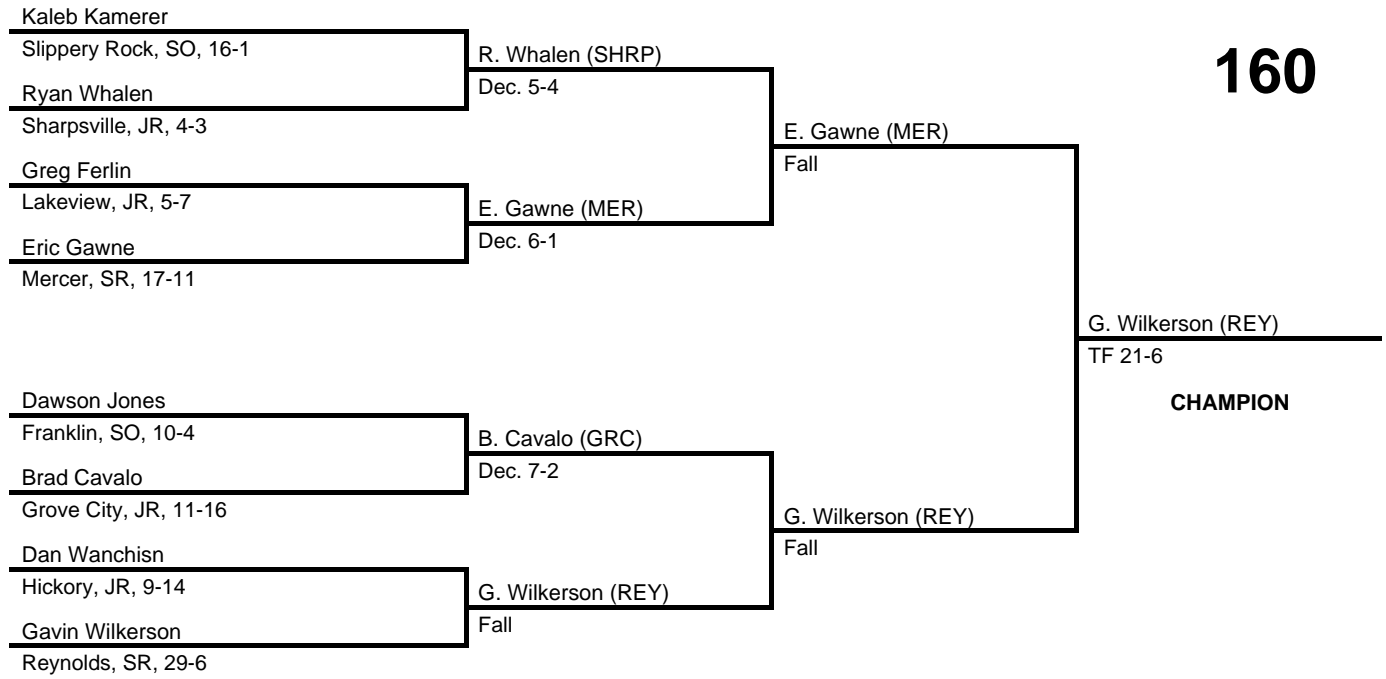

152

2017 District 10 AA Section 2

at Sharon HS -- February 17-18, 2017

results provided by
PA-Wrestling.com

160

2017 District 10 AA Section 2

at Sharon HS -- February 17-18, 2017

results provided by
PA-Wrestling.com