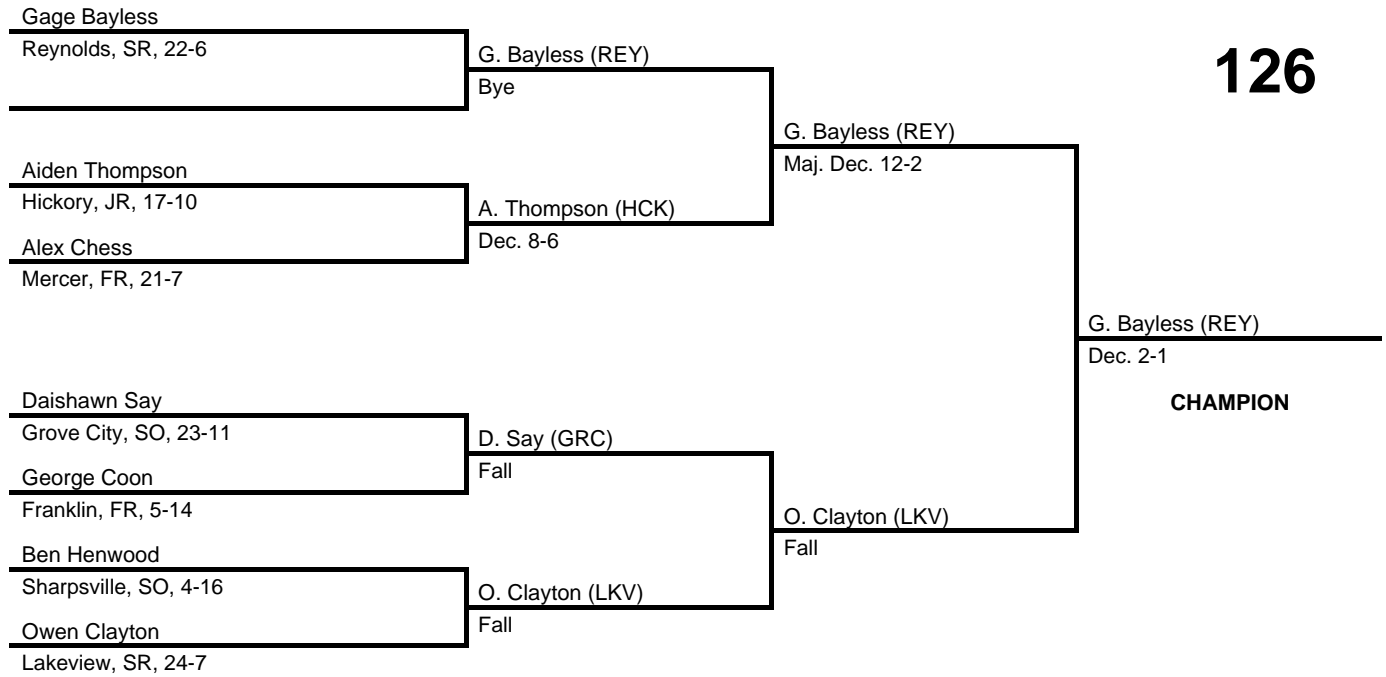

2017 District 10 AA Section 2

at Sharon HS -- February 17-18, 2017

results provided by
PA-Wrestling.com

126