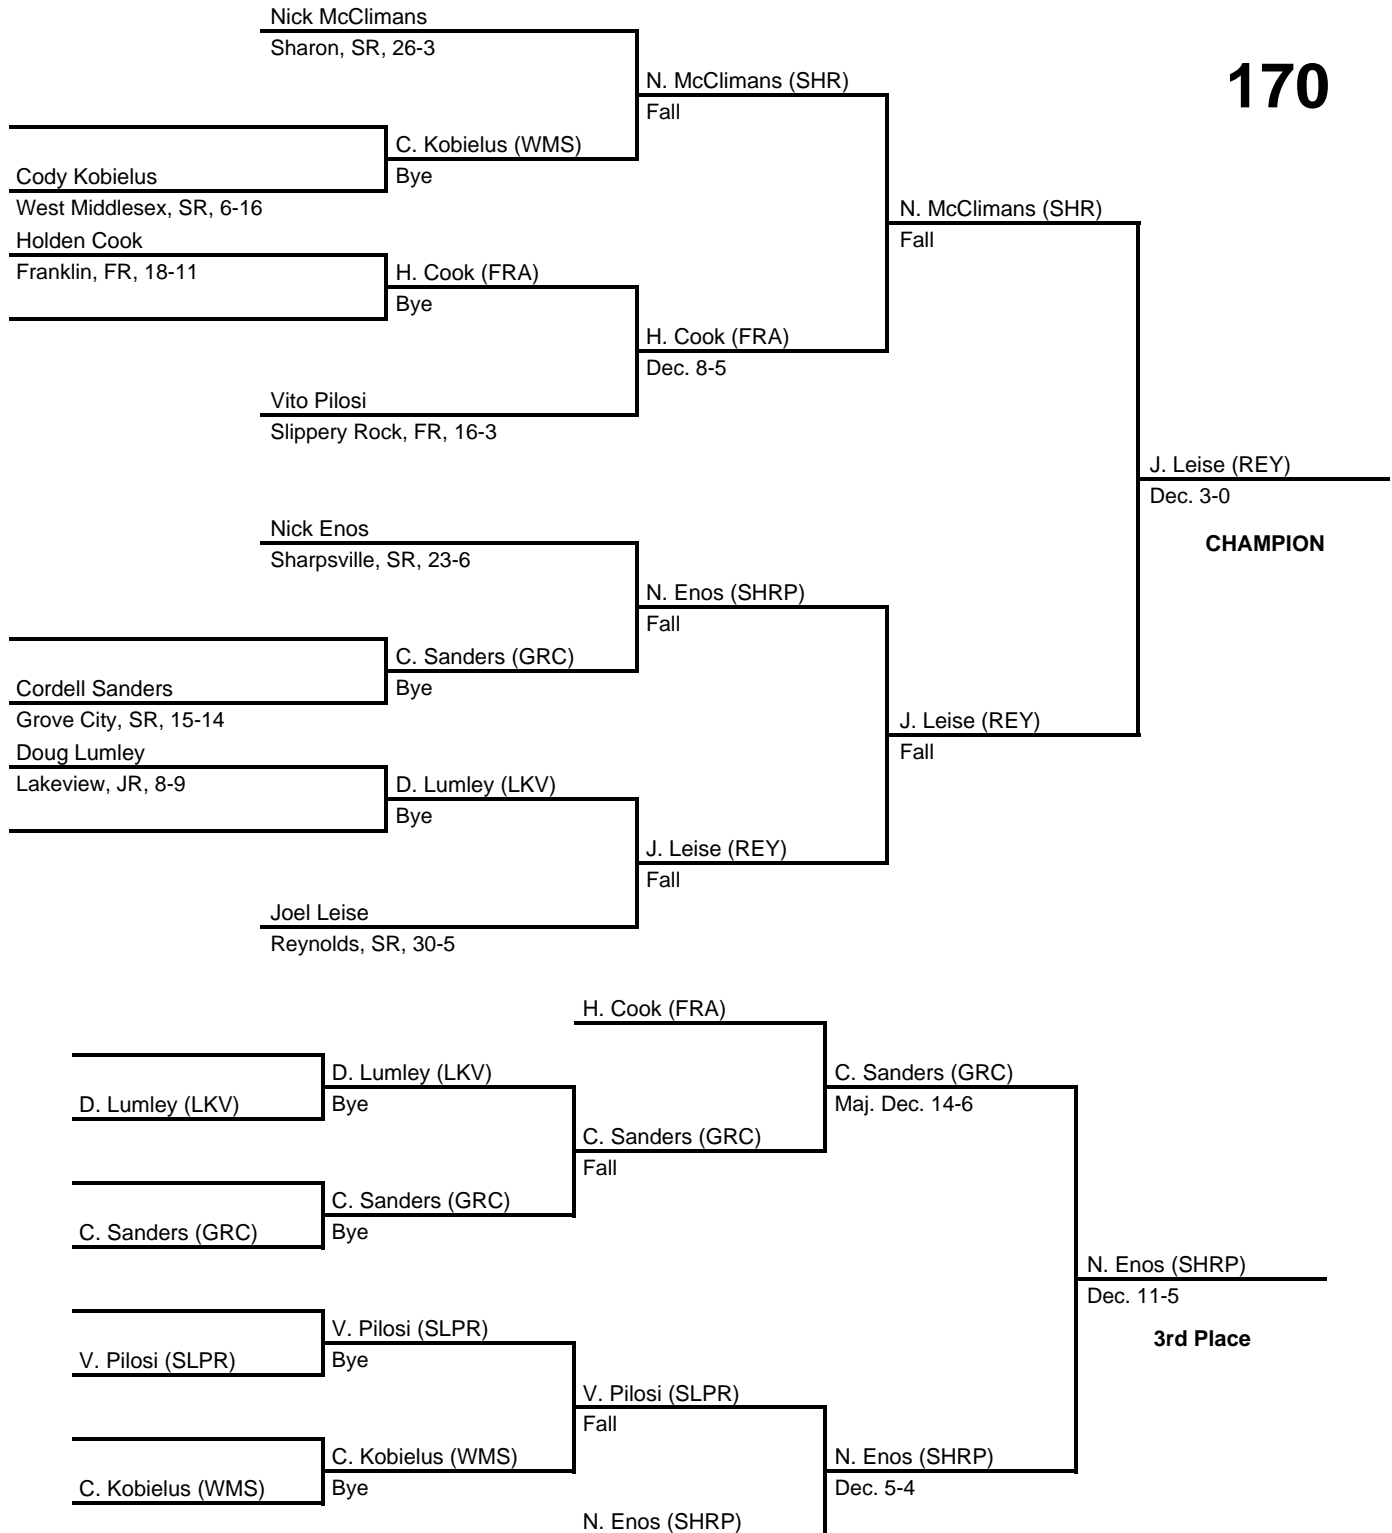

2017 District 10 AA Section 2

at Sharon HS -- February 17-18, 2017

results provided by
PA-Wrestling.com

170