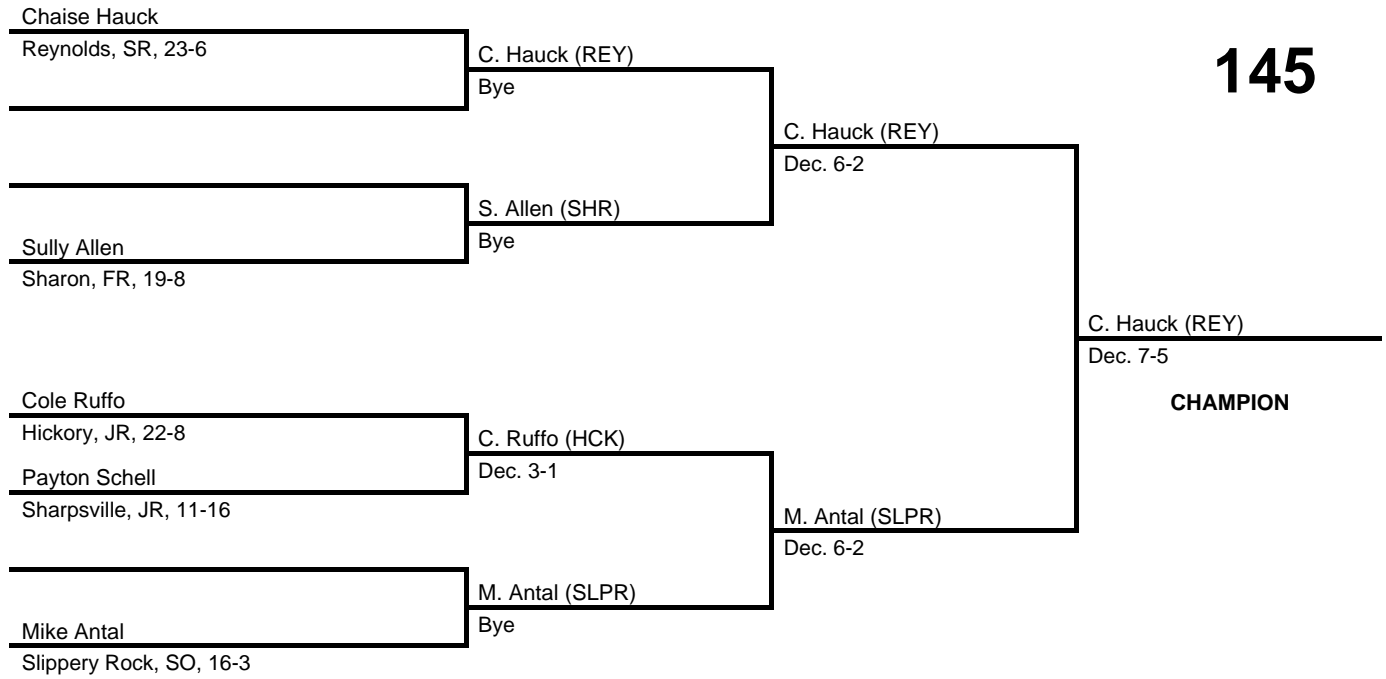

138

2017 District 10 AA Section 2

at Sharon HS -- February 17-18, 2017

results provided by
PA-Wrestling.com

145

2017 District 10 AA Section 2

at Sharon HS -- February 17-18, 2017

results provided by
PA-Wrestling.com