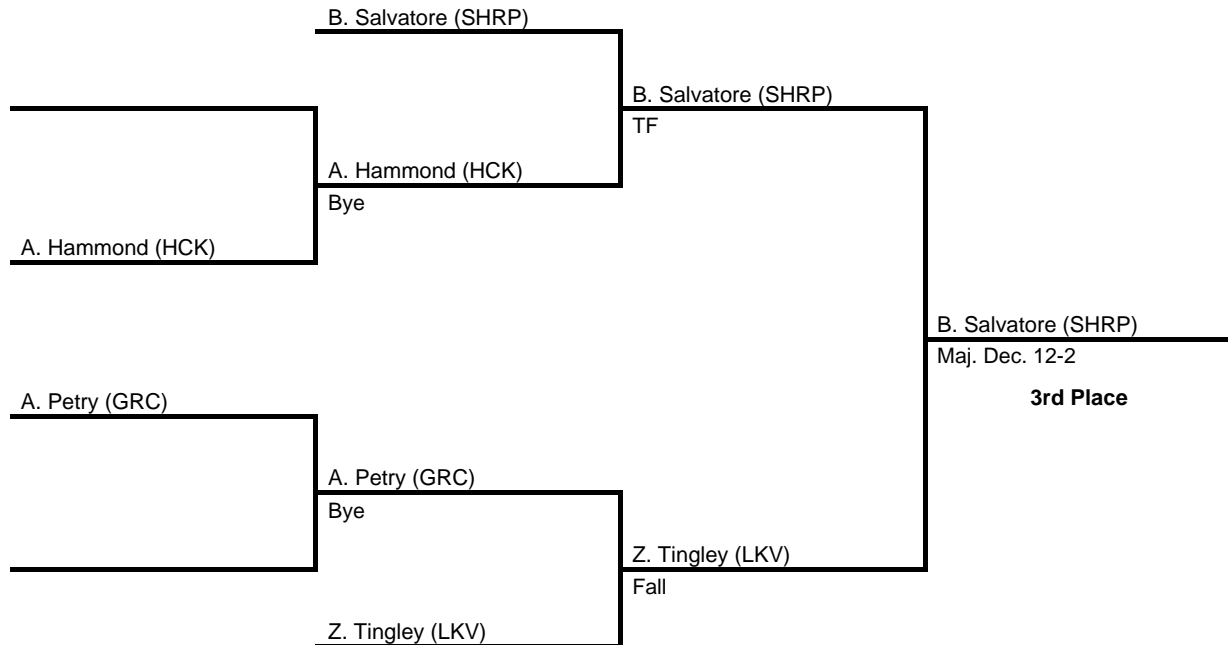

2017 District 10 AA Section 2

at Sharon HS -- February 17-18, 2017

results provided by
PA-Wrestling.com

138