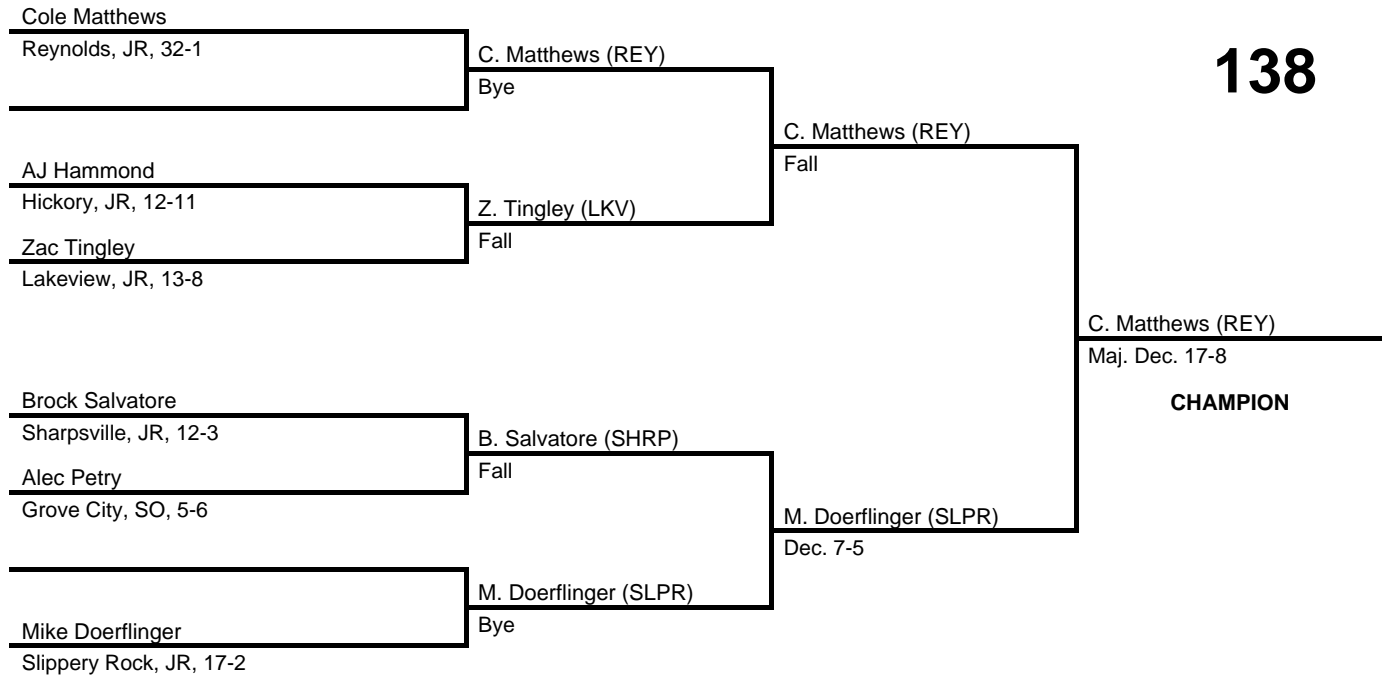

2017 District 10 AA Section 2

at Sharon HS -- February 17-18, 2017

results provided by
PA-Wrestling.com

138