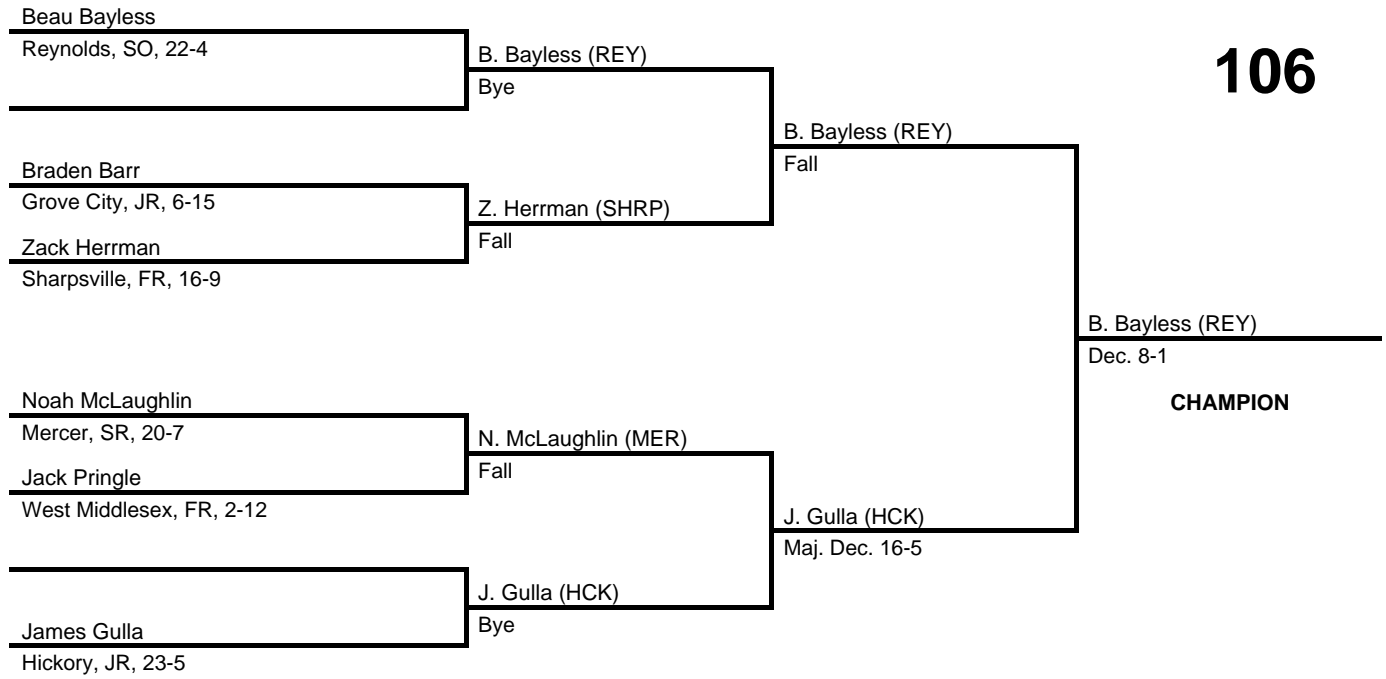

2017 District 10 AA Section 2

at Sharon HS -- February 17-18, 2017

results provided by
PA-Wrestling.com

Team Scores

Team scores are final and official.

Place	Pts	School (Abbreviation)	1st	2nd	3rd	4th
1.	256.0	Reynolds (REY)	10	2	-	-
2.	102.5	Sharpsville (SHRP)	1	1	3	2
3.	100.0	Lakeview (LKV)	1	1	2	3
4.	91.0	Grove City (GRC)	-	2	3	2
5.	79.0	Mercer (MER)	-	2	1	3
6.	77.0	Hickory (HCK)	1	2	-	2
6.	77.0	Slippery Rock (SLPR)	1	2	1	1
8.	73.0	Franklin (FRA)	-	1	3	1
9.	42.0	Sharon (SHR)	-	1	1	-
10.	3.0	West Middlesex (WMS)	-	-	-	-

2017 District 10 AA Section 2

at Sharon HS -- February 17-18, 2017

results provided by
PA-Wrestling.com

106

2017 District 10 AA Section 2

at Sharon HS -- February 17-18, 2017

results provided by
PA-Wrestling.com