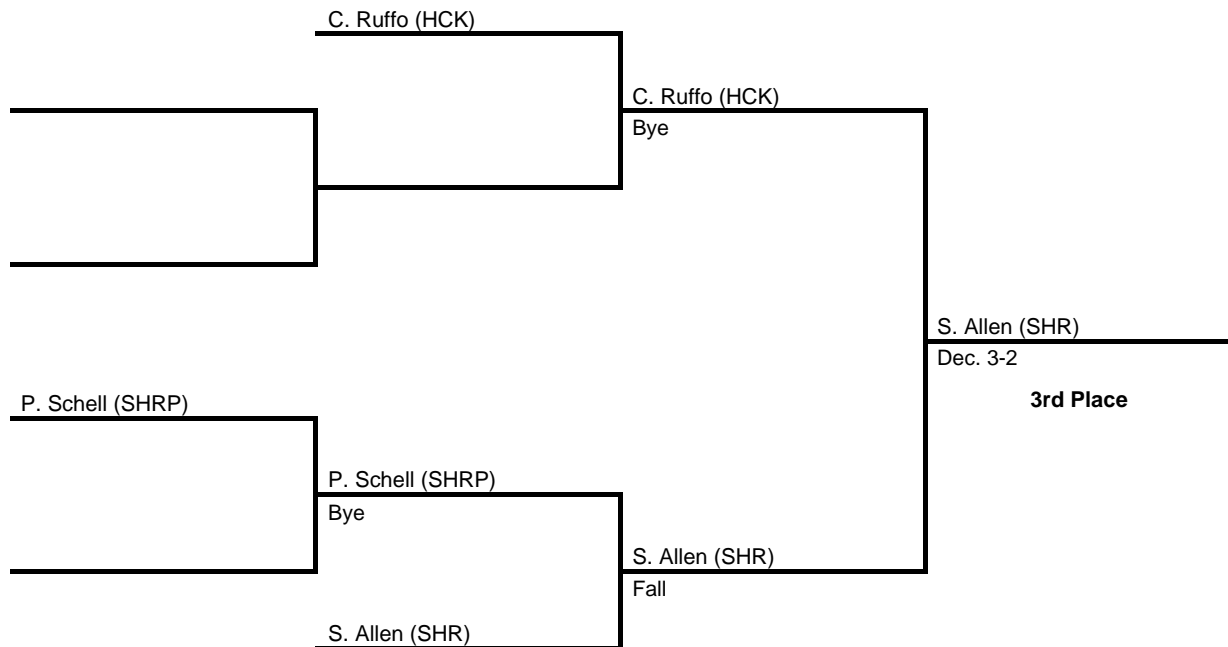

138

2017 District 10 AA Section 2

at Sharon HS -- February 17-18, 2017

results provided by
PA-Wrestling.com

145

2017 District 10 AA Section 2

at Sharon HS -- February 17-18, 2017

results provided by
PA-Wrestling.com