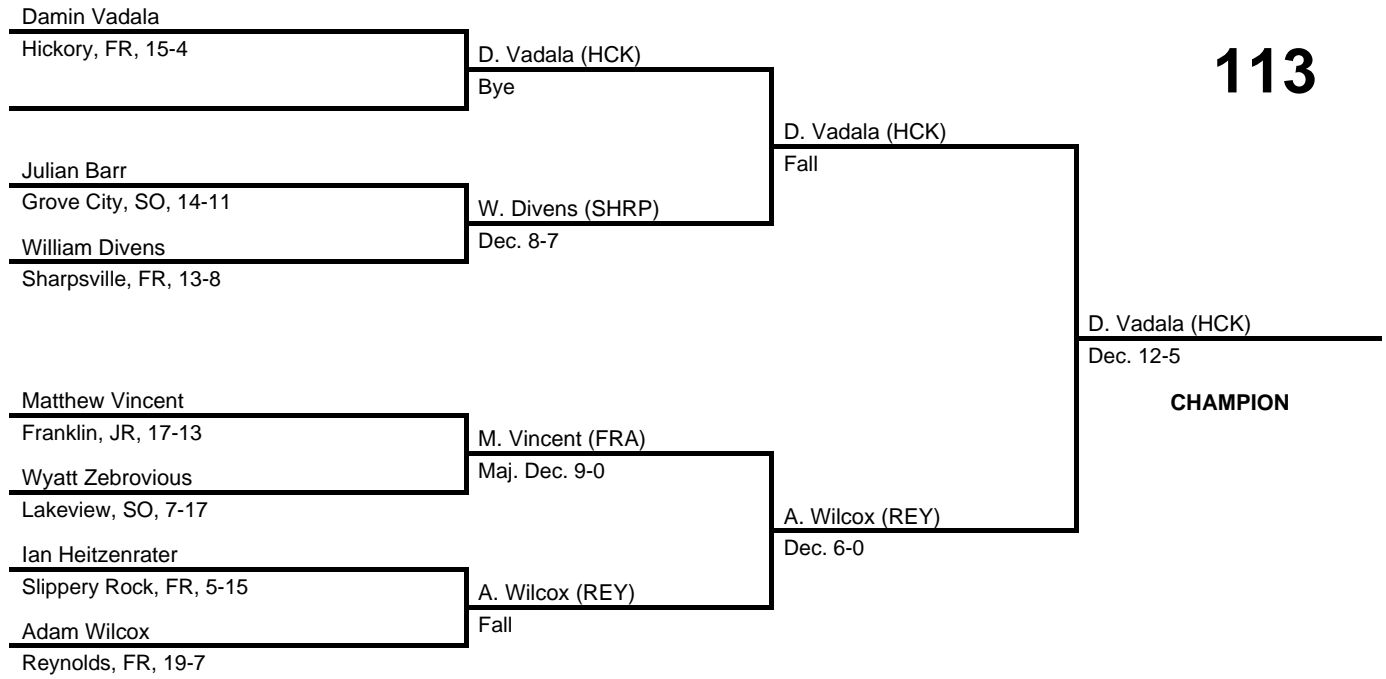

2017 District 10 AA Section 2

at Sharon HS -- February 17-18, 2017

results provided by
PA-Wrestling.com

113