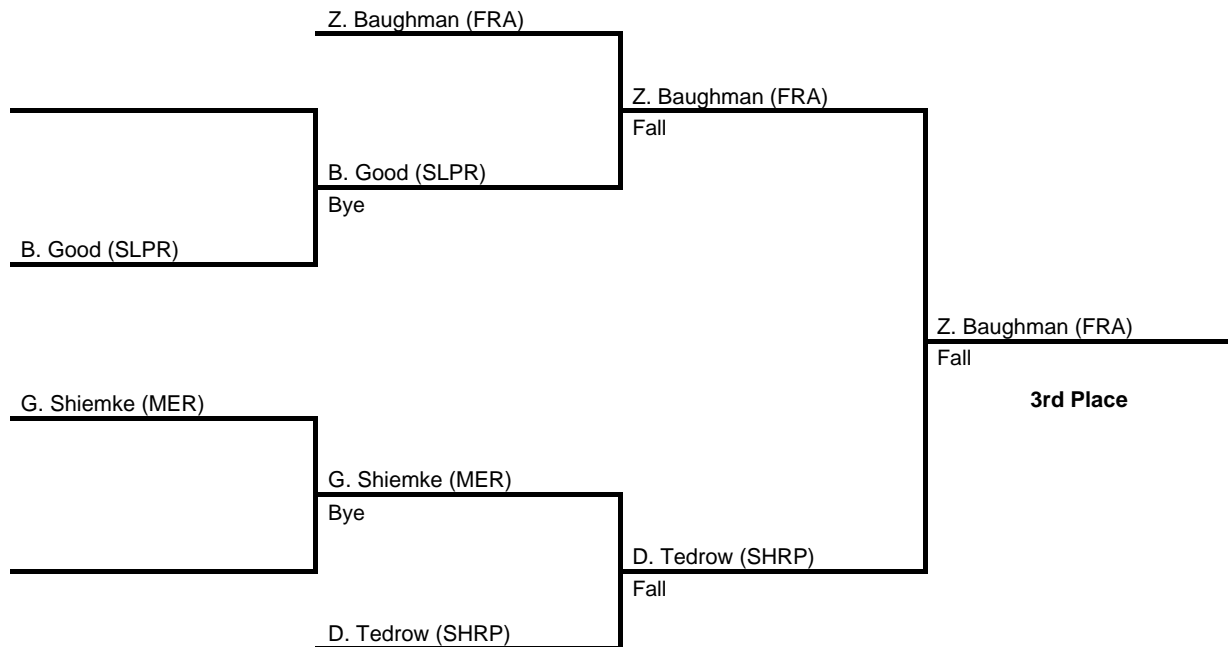

2017 District 10 AA Section 2

at Sharon HS -- February 17-18, 2017

results provided by
PA-Wrestling.com