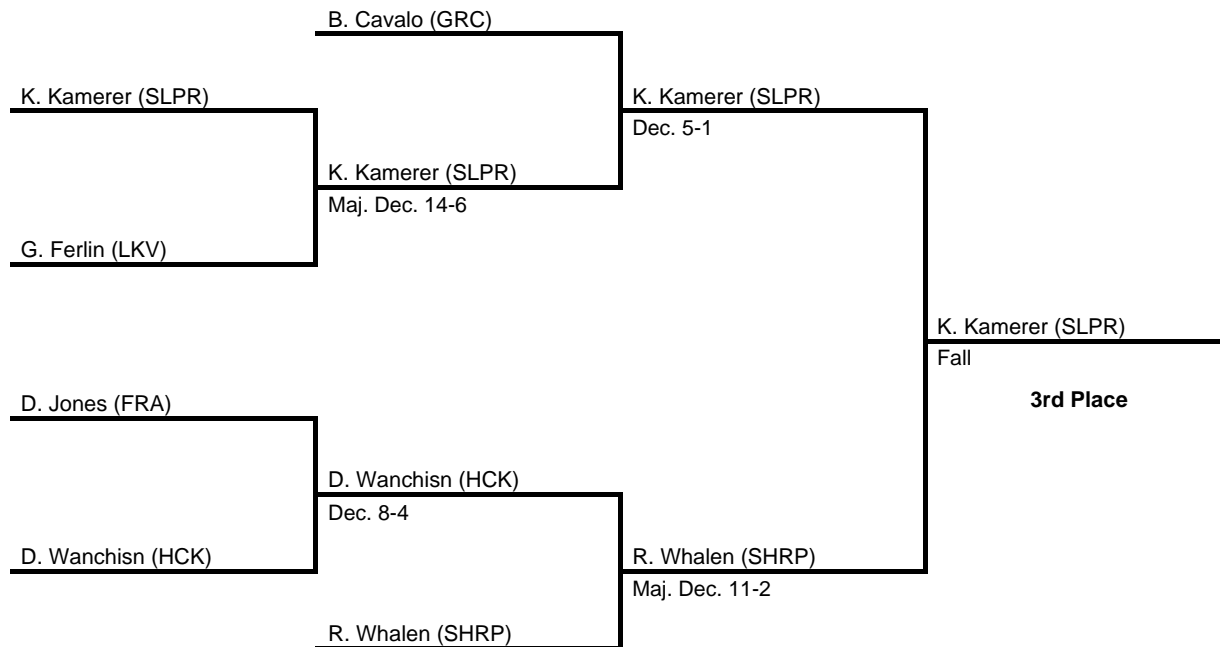

152

2017 District 10 AA Section 2

at Sharon HS -- February 17-18, 2017

results provided by
PA-Wrestling.com

160

2017 District 10 AA Section 2

at Sharon HS -- February 17-18, 2017

results provided by
PA-Wrestling.com