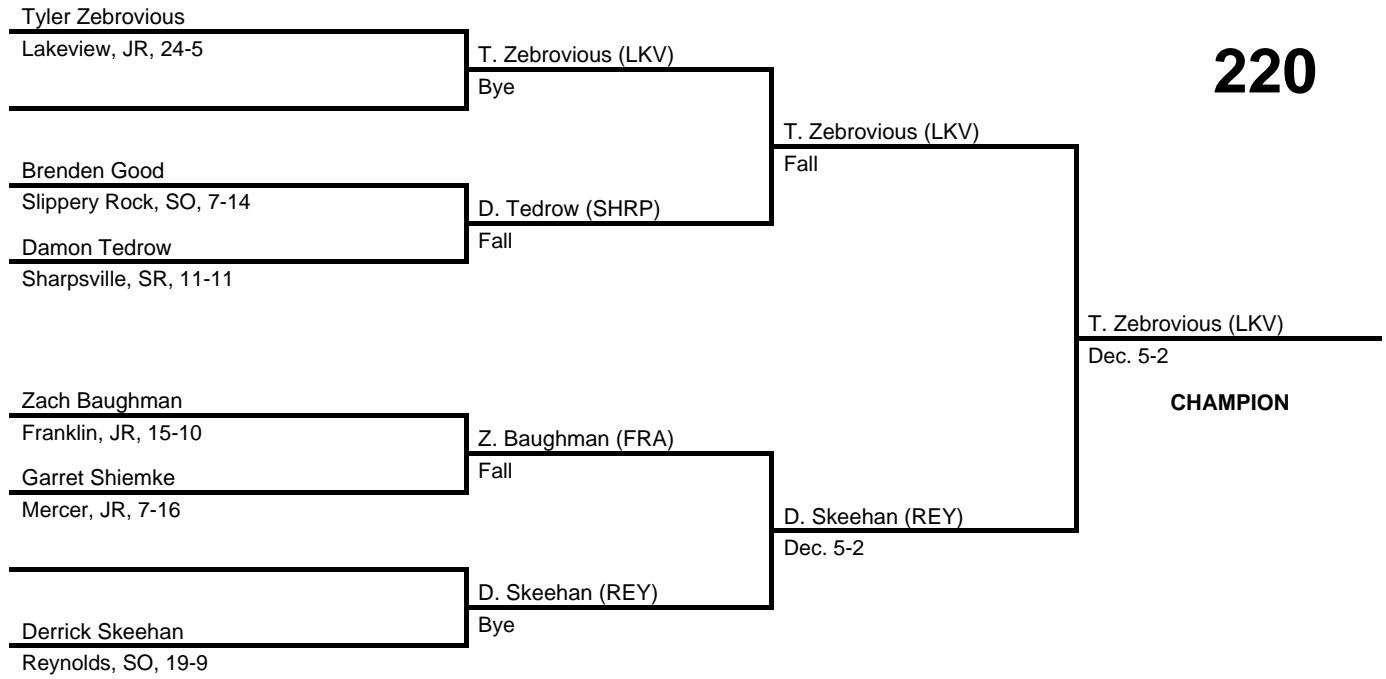

2017 District 10 AA Section 2

at Sharon HS -- February 17-18, 2017

results provided by
PA-Wrestling.com