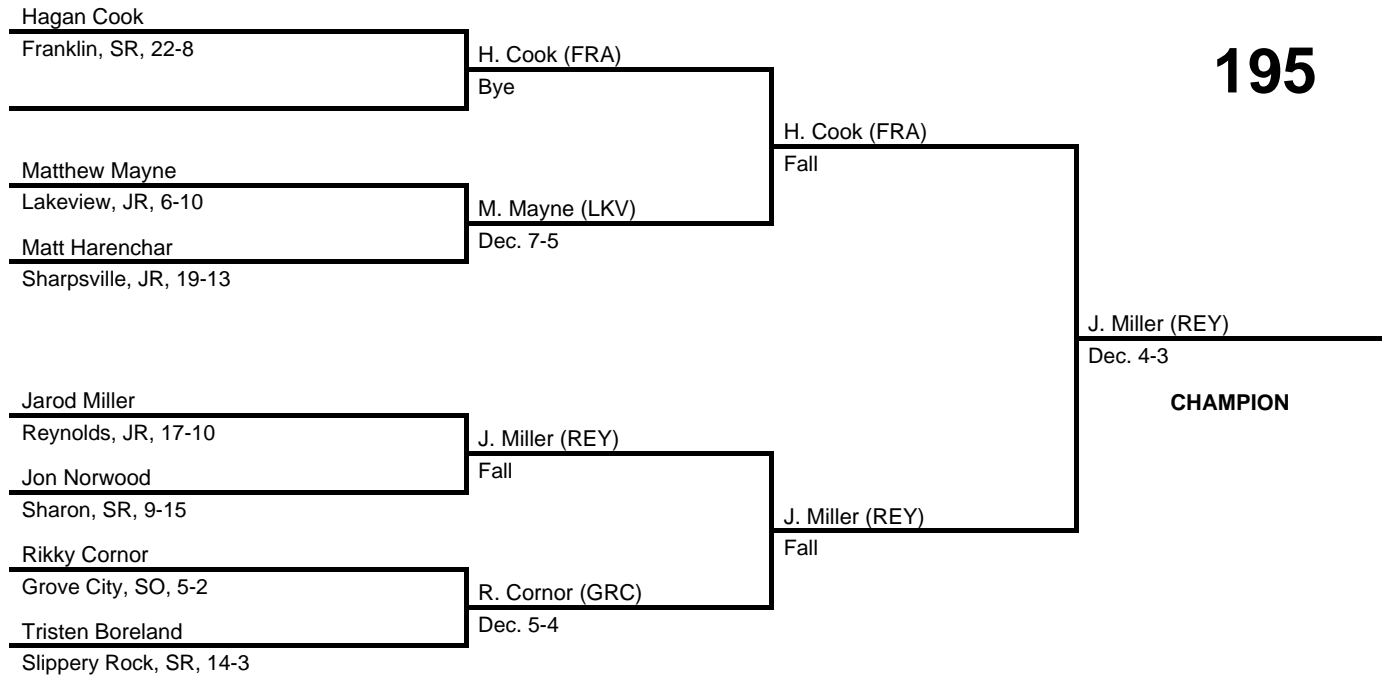

2017 District 10 AA Section 2

at Sharon HS -- February 17-18, 2017

results provided by
PA-Wrestling.com

195