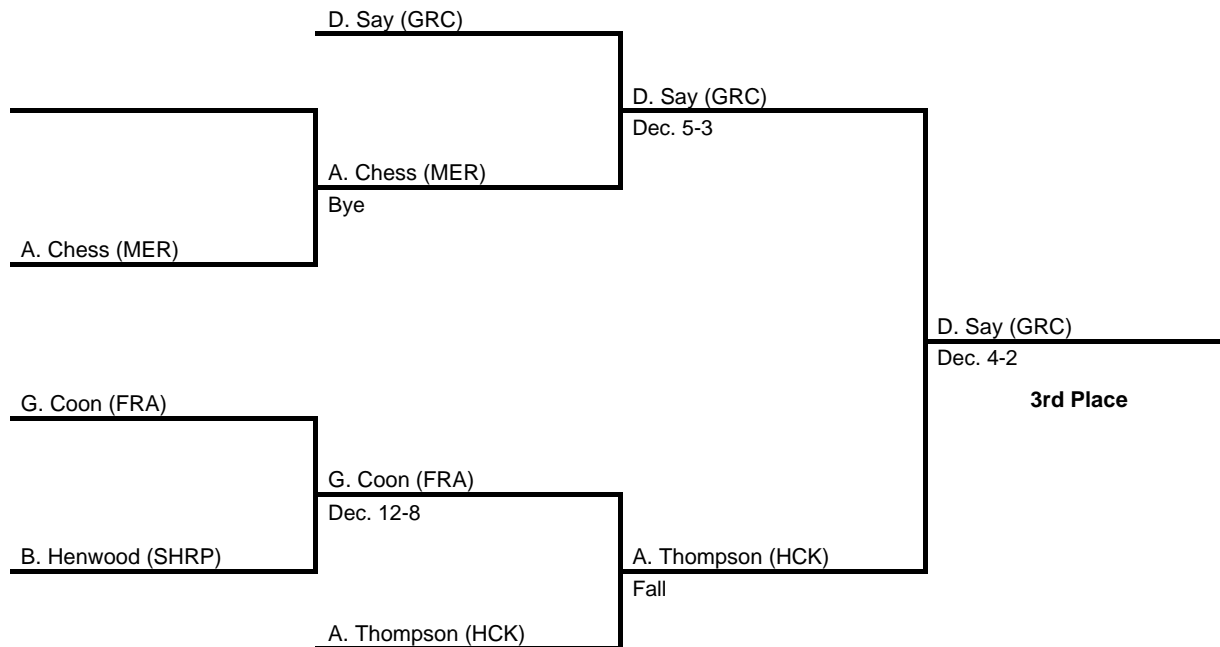

2017 District 10 AA Section 2

at Sharon HS -- February 17-18, 2017

results provided by
PA-Wrestling.com

126