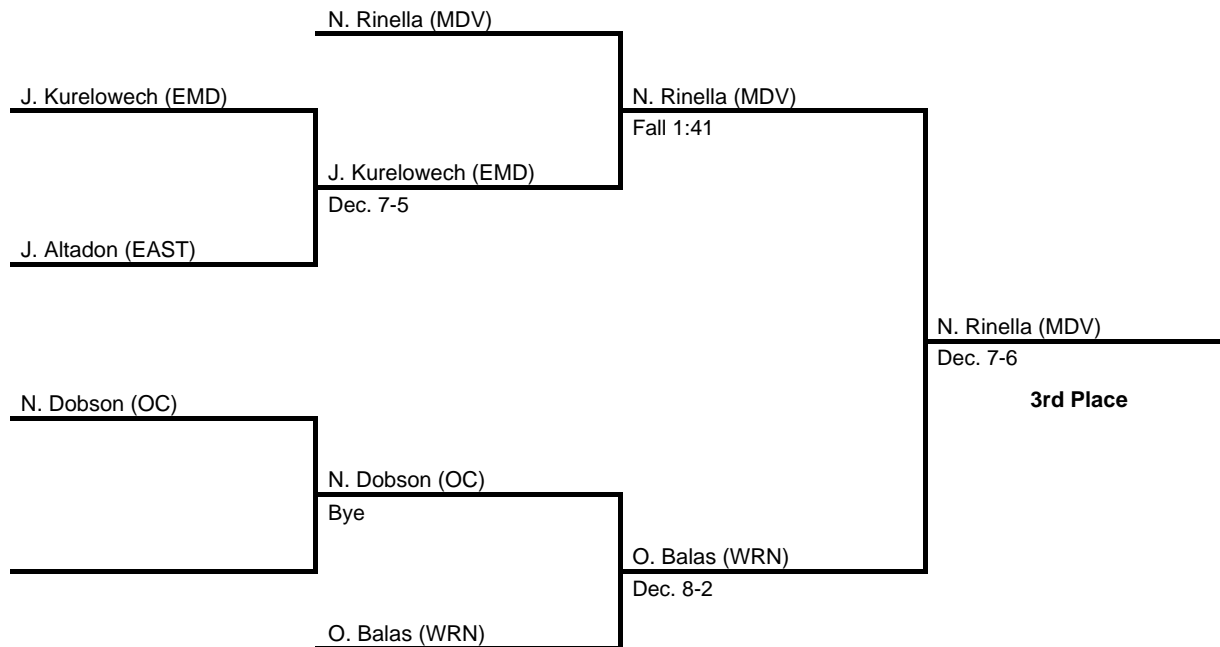

2017 District 10 AAA

at Erie McDowell Intermediate -- February 24-25, 2017

results provided by
PA-Wrestling.com

145