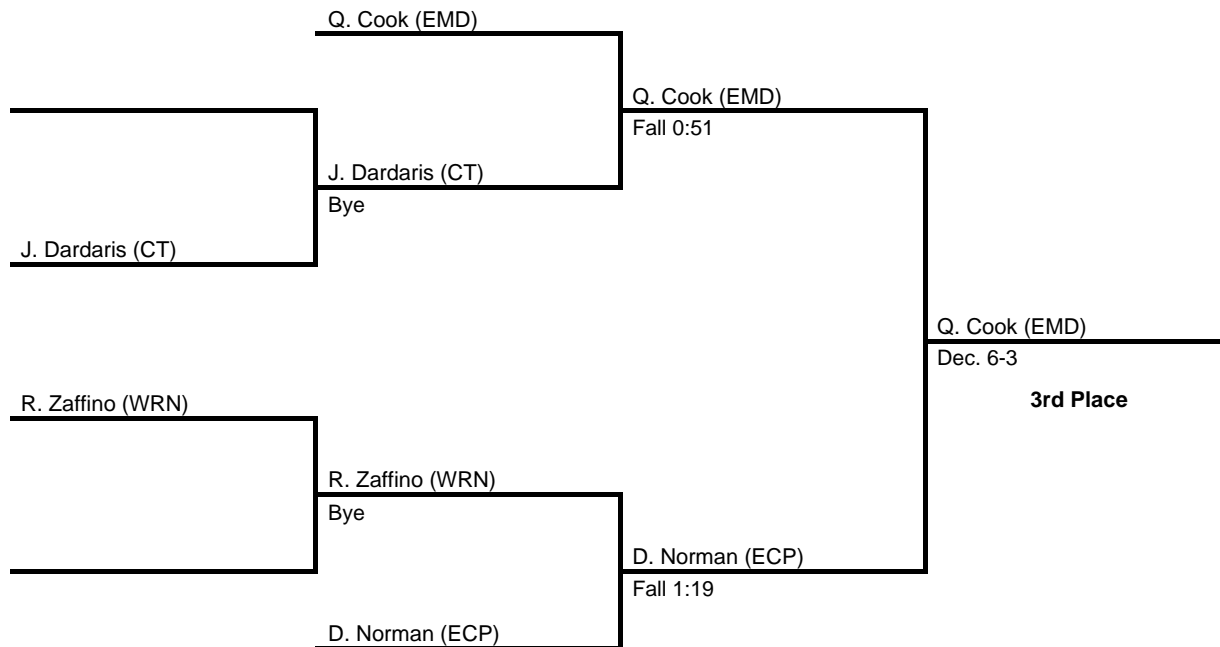

182

2017 District 10 AAA

at Erie McDowell Intermediate -- February 24-25, 2017

results provided by
PA-Wrestling.com

195

2017 District 10 AAA

at Erie McDowell Intermediate -- February 24-25, 2017

results provided by
PA-Wrestling.com