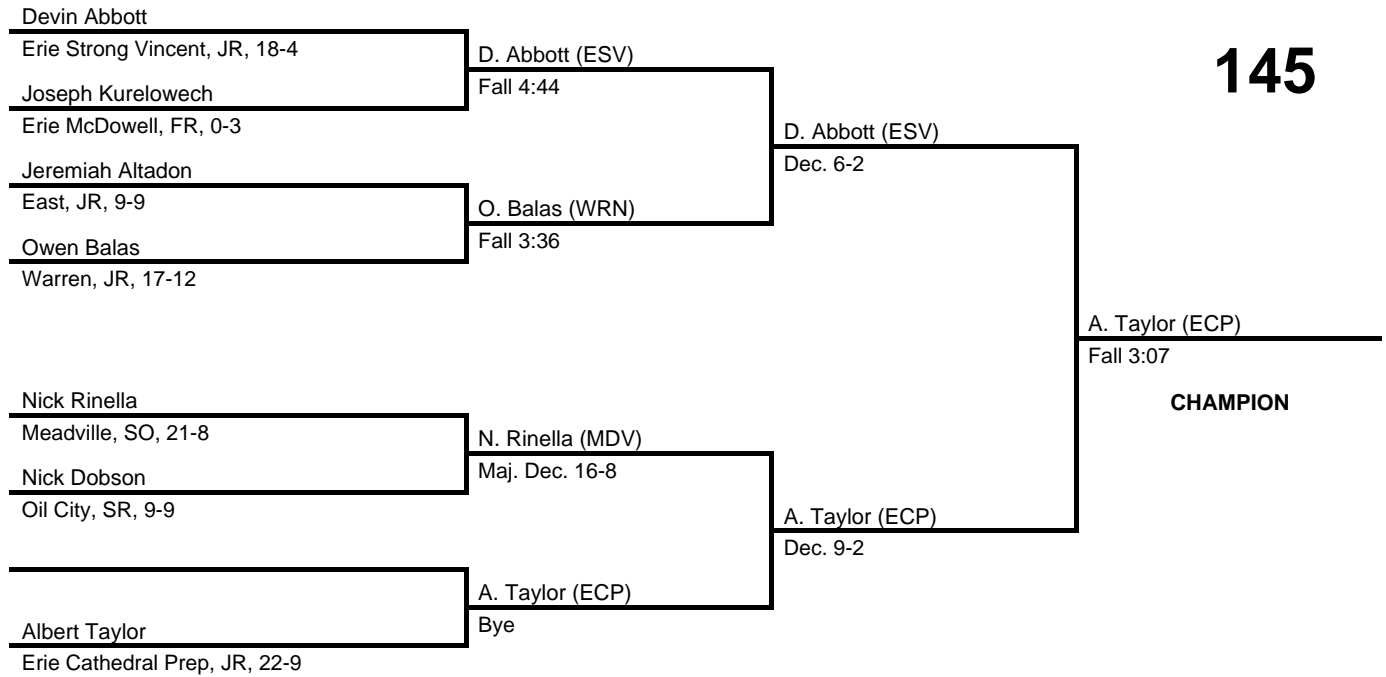

2017 District 10 AAA

at Erie McDowell Intermediate -- February 24-25, 2017

results provided by
PA-Wrestling.com

145