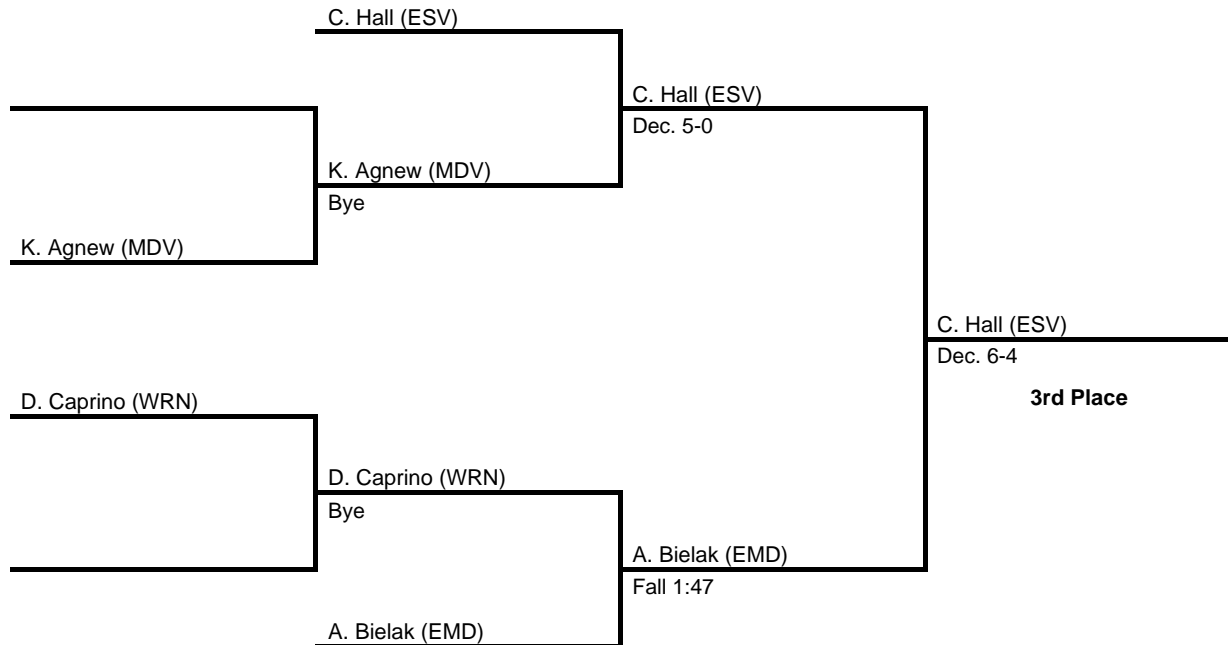

182

2017 District 10 AAA

at Erie McDowell Intermediate -- February 24-25, 2017

results provided by
PA-Wrestling.com

195

2017 District 10 AAA

at Erie McDowell Intermediate -- February 24-25, 2017

results provided by
PA-Wrestling.com