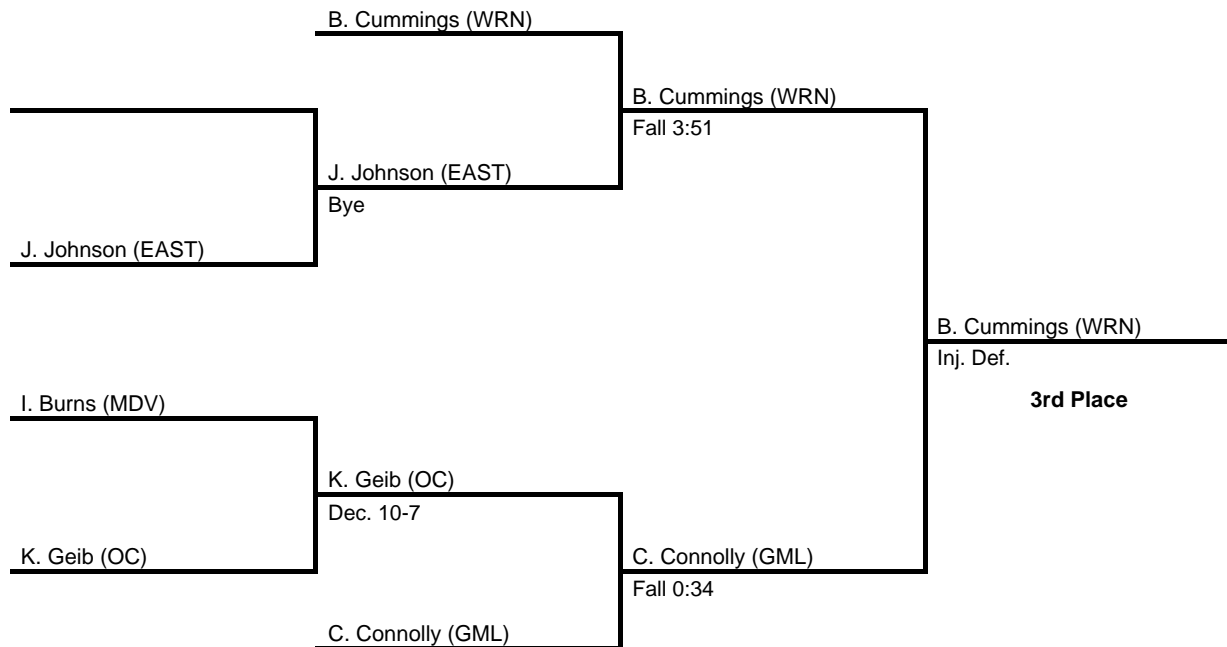

160

2017 District 10 AAA

at Erie McDowell Intermediate -- February 24-25, 2017

results provided by
PA-Wrestling.com

170

2017 District 10 AAA

at Erie McDowell Intermediate -- February 24-25, 2017

results provided by
PA-Wrestling.com