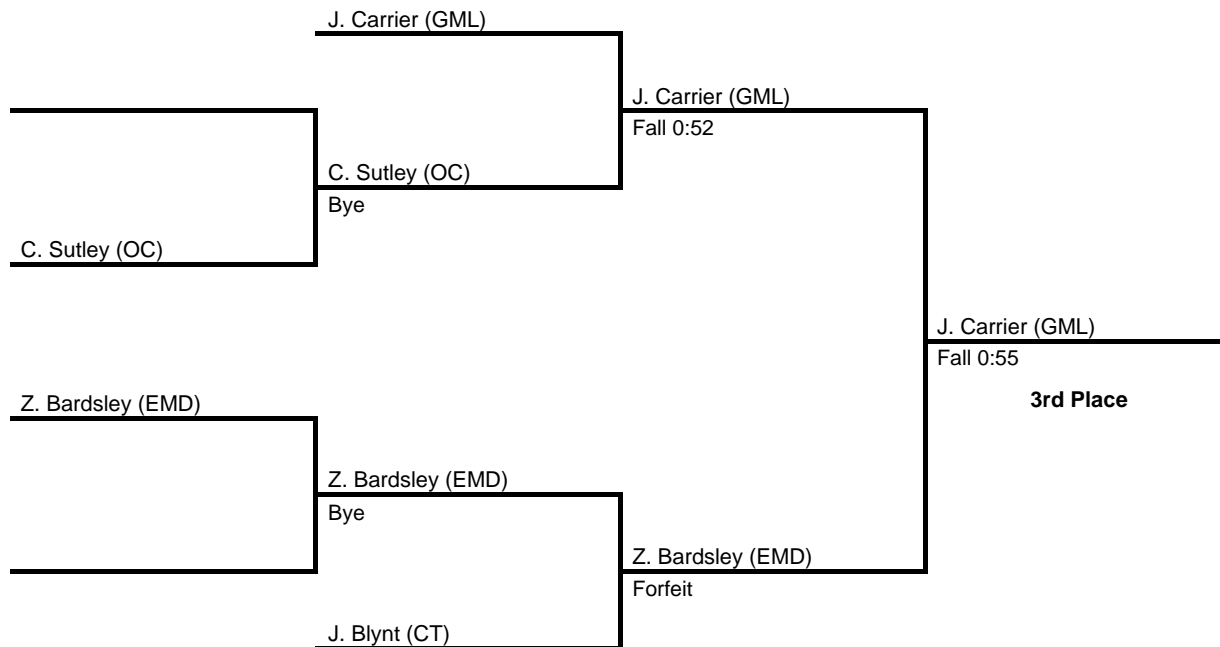

2017 District 10 AAA

at Erie McDowell Intermediate -- February 24-25, 2017

results provided by
PA-Wrestling.com

160