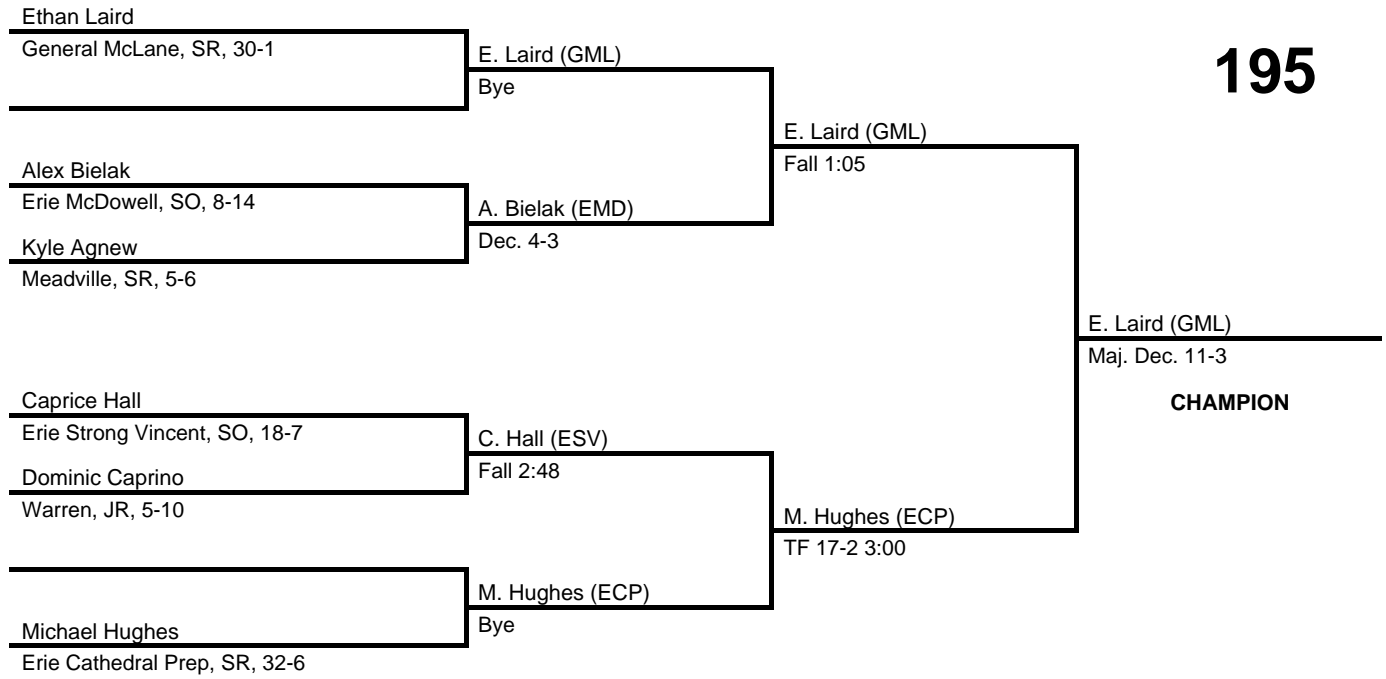

182

2017 District 10 AAA

at Erie McDowell Intermediate -- February 24-25, 2017

results provided by
PA-Wrestling.com

195

2017 District 10 AAA

at Erie McDowell Intermediate -- February 24-25, 2017

results provided by
PA-Wrestling.com