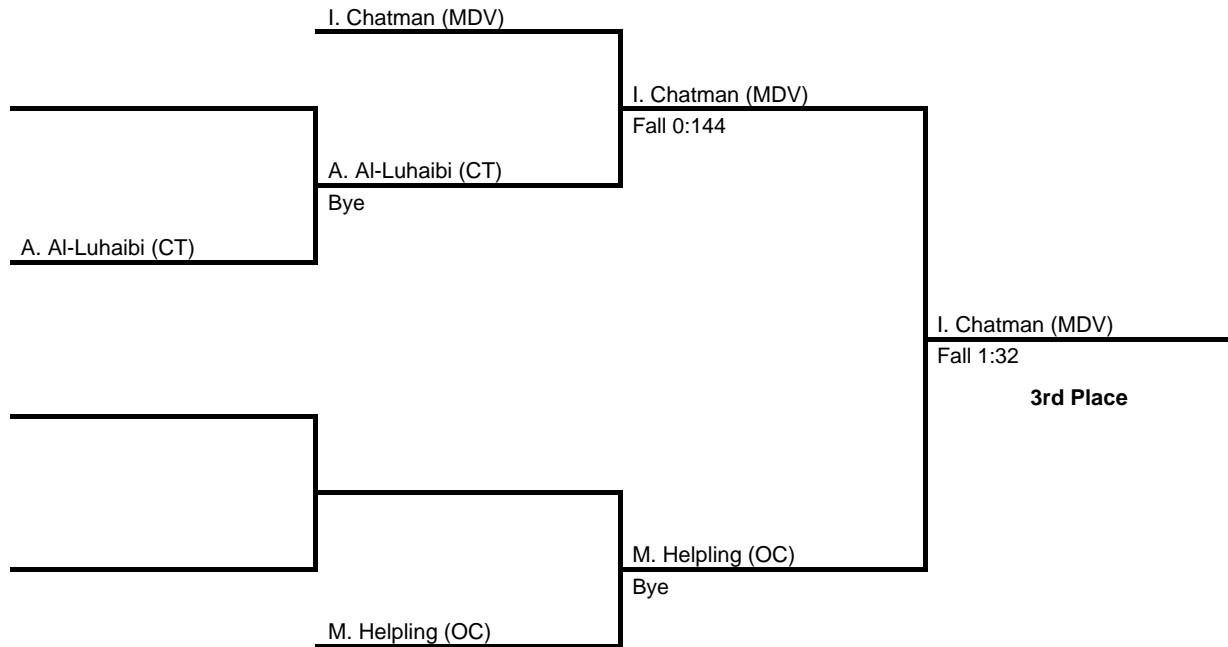

2017 District 10 AAA

at Erie McDowell Intermediate -- February 24-25, 2017

results provided by
PA-Wrestling.com