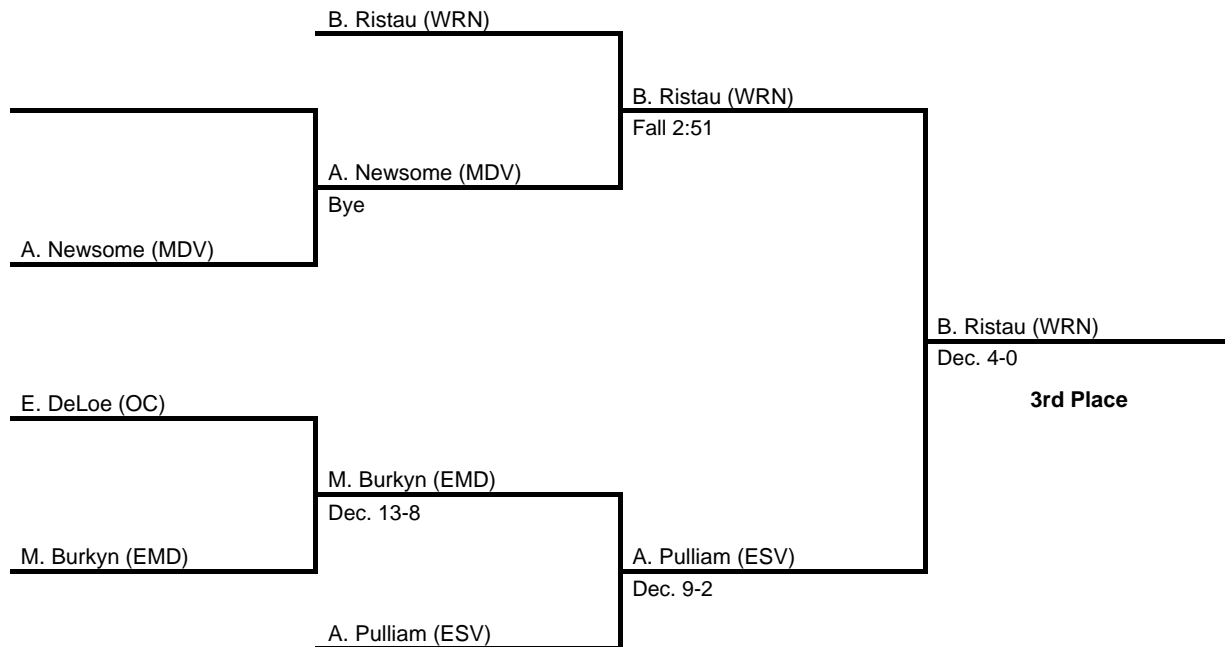

145

2017 District 10 AAA

at Erie McDowell Intermediate -- February 24-25, 2017

results provided by
PA-Wrestling.com

152

2017 District 10 AAA

at Erie McDowell Intermediate -- February 24-25, 2017

results provided by
PA-Wrestling.com