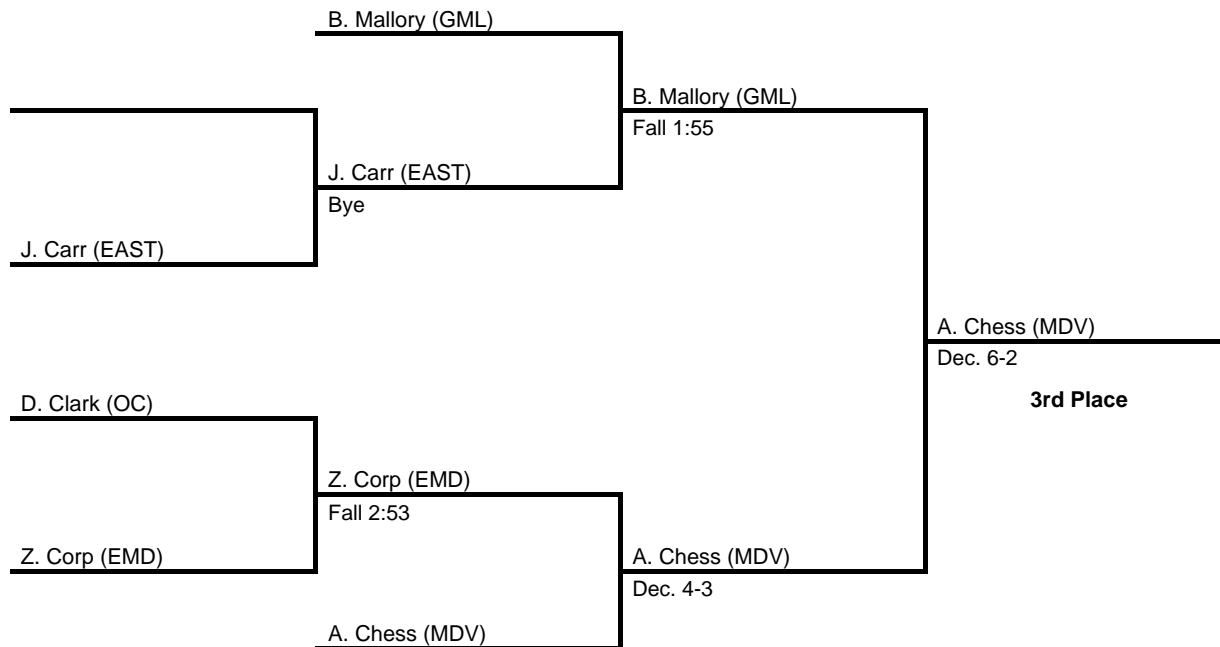

132

2017 District 10 AAA

at Erie McDowell Intermediate -- February 24-25, 2017

results provided by
PA-Wrestling.com

138

2017 District 10 AAA

at Erie McDowell Intermediate -- February 24-25, 2017

results provided by
PA-Wrestling.com