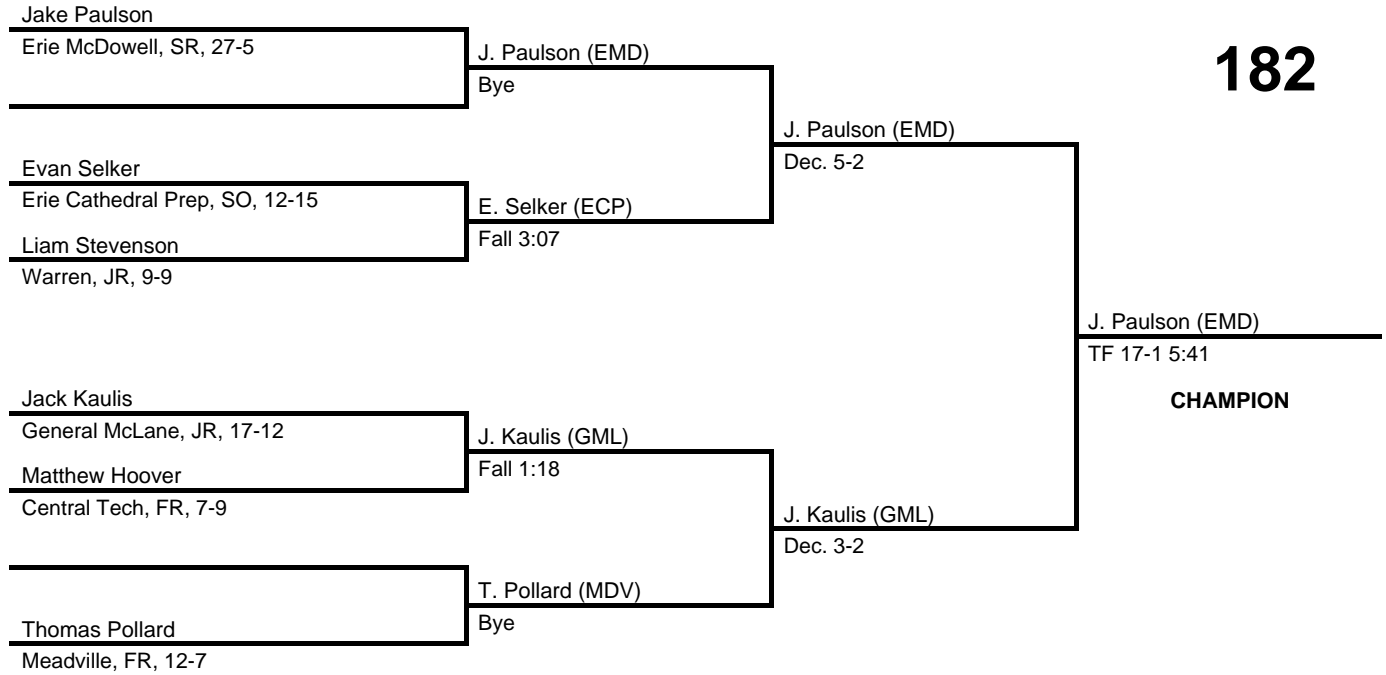

2017 District 10 AAA

at Erie McDowell Intermediate -- February 24-25, 2017

results provided by
PA-Wrestling.com

182