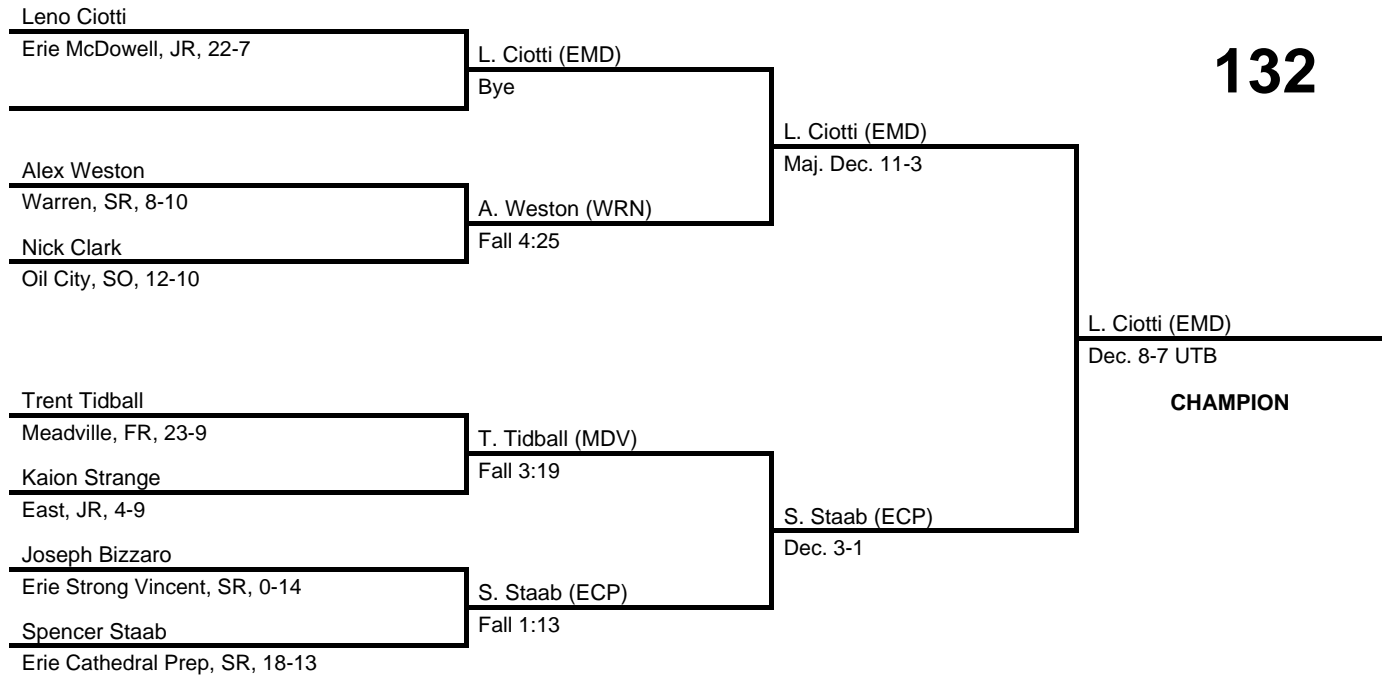

2017 District 10 AAA

at Erie McDowell Intermediate -- February 24-25, 2017

results provided by
PA-Wrestling.com

132