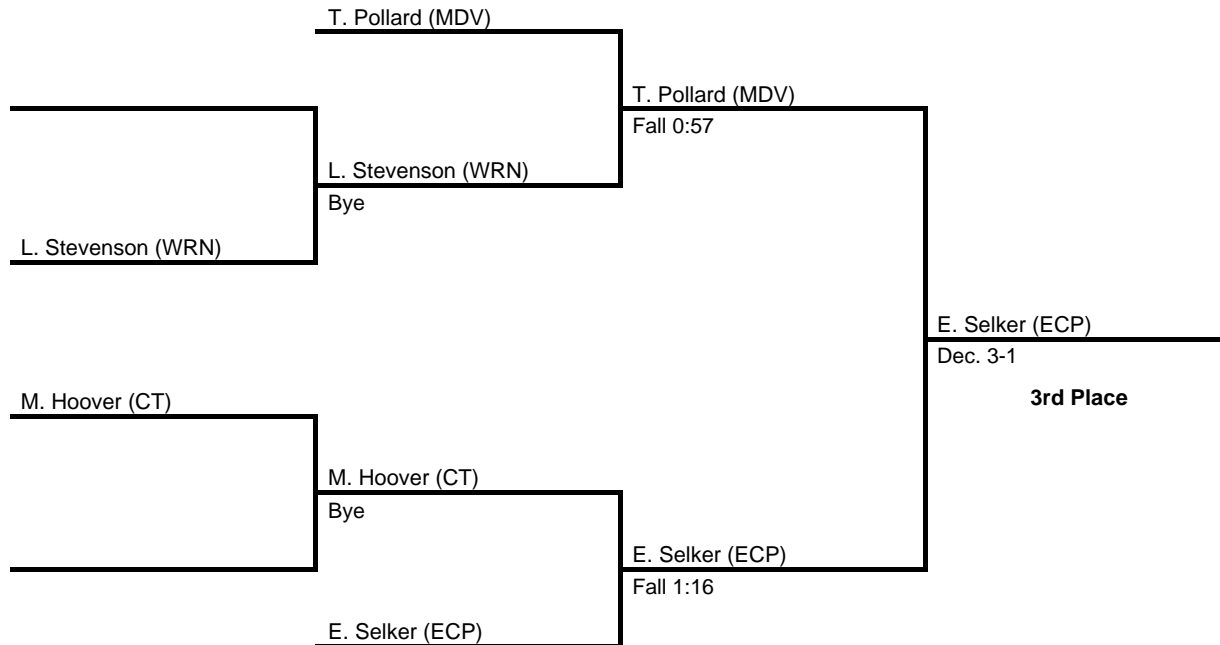

2017 District 10 AAA

at Erie McDowell Intermediate -- February 24-25, 2017

results provided by
PA-Wrestling.com

182