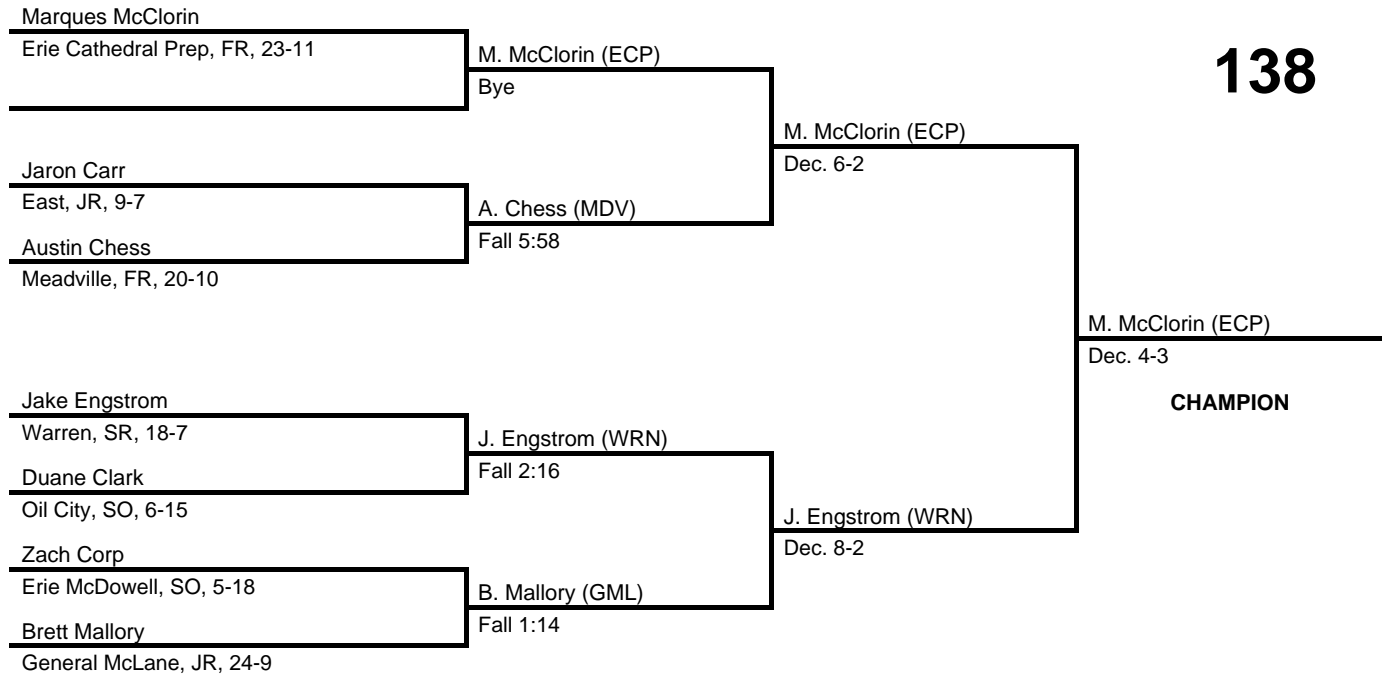

132

2017 District 10 AAA

at Erie McDowell Intermediate -- February 24-25, 2017

results provided by
PA-Wrestling.com

138

2017 District 10 AAA

at Erie McDowell Intermediate -- February 24-25, 2017

results provided by
PA-Wrestling.com