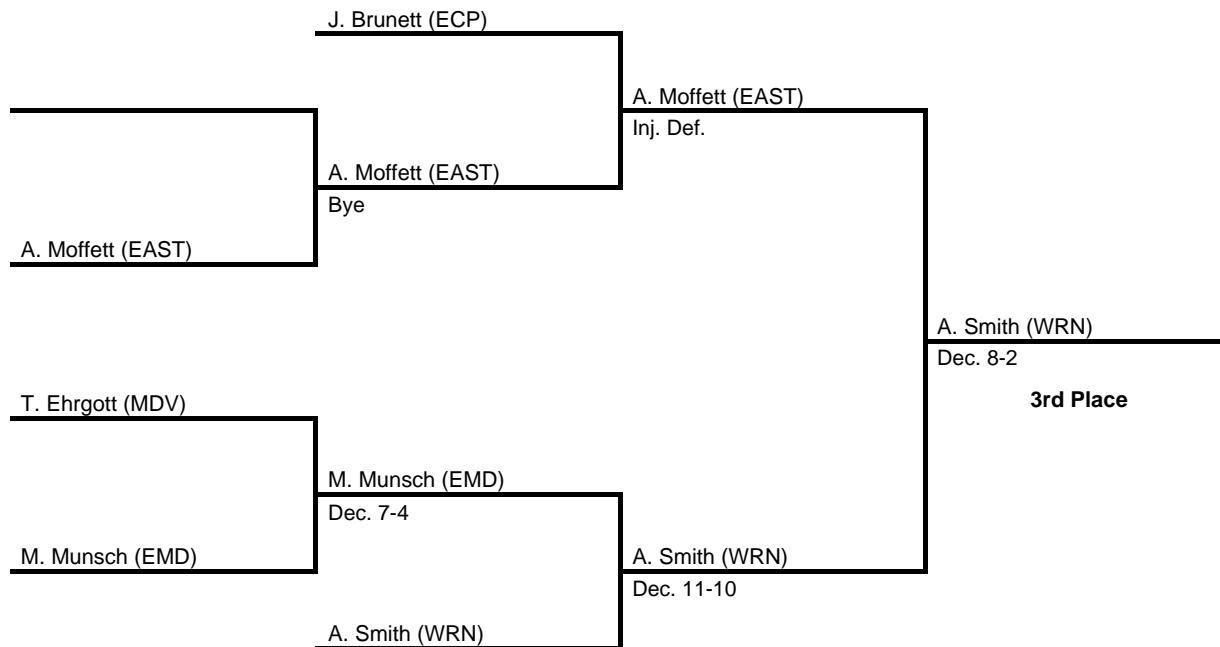

2017 District 10 AAA

at Erie McDowell Intermediate -- February 24-25, 2017

results provided by
PA-Wrestling.com

Team Scores

Team scores are final and official.

Place	Pts	School (Abbreviation)	1st	2nd	3rd	4th
1.	233.0	Erie Cathedral Prep (ECP)	8	3	1	1
2.	150.0	General McLane (GML)	2	4	1	2
3.	132.0	Warren (WRN)	1	2	4	3
4.	126.5	Erie McDowell (EMD)	2	2	2	2
5.	87.0	Meadville (MDV)	1	-	3	3
6.	38.0	Erie Strong Vincent (ESV)	-	1	1	1
7.	34.5	Oil City (OC)	-	1	1	1
8.	24.0	East (EAST)	-	1	-	1
9.	14.0	Central Tech (CT)	-	-	1	-

2017 District 10 AAA

at Erie McDowell Intermediate -- February 24-25, 2017

results provided by
PA-Wrestling.com

106

2017 District 10 AAA

at Erie McDowell Intermediate -- February 24-25, 2017

results provided by
PA-Wrestling.com