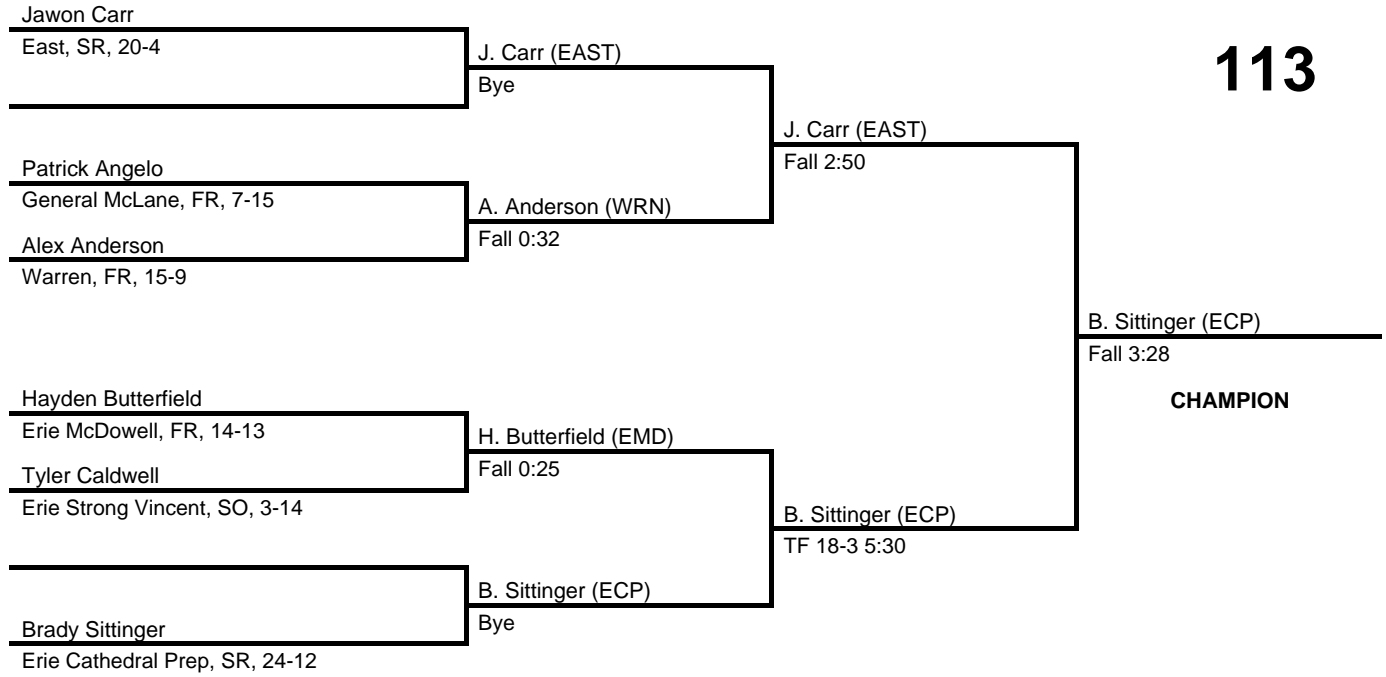

2017 District 10 AAA

at Erie McDowell Intermediate -- February 24-25, 2017

results provided by
PA-Wrestling.com

113