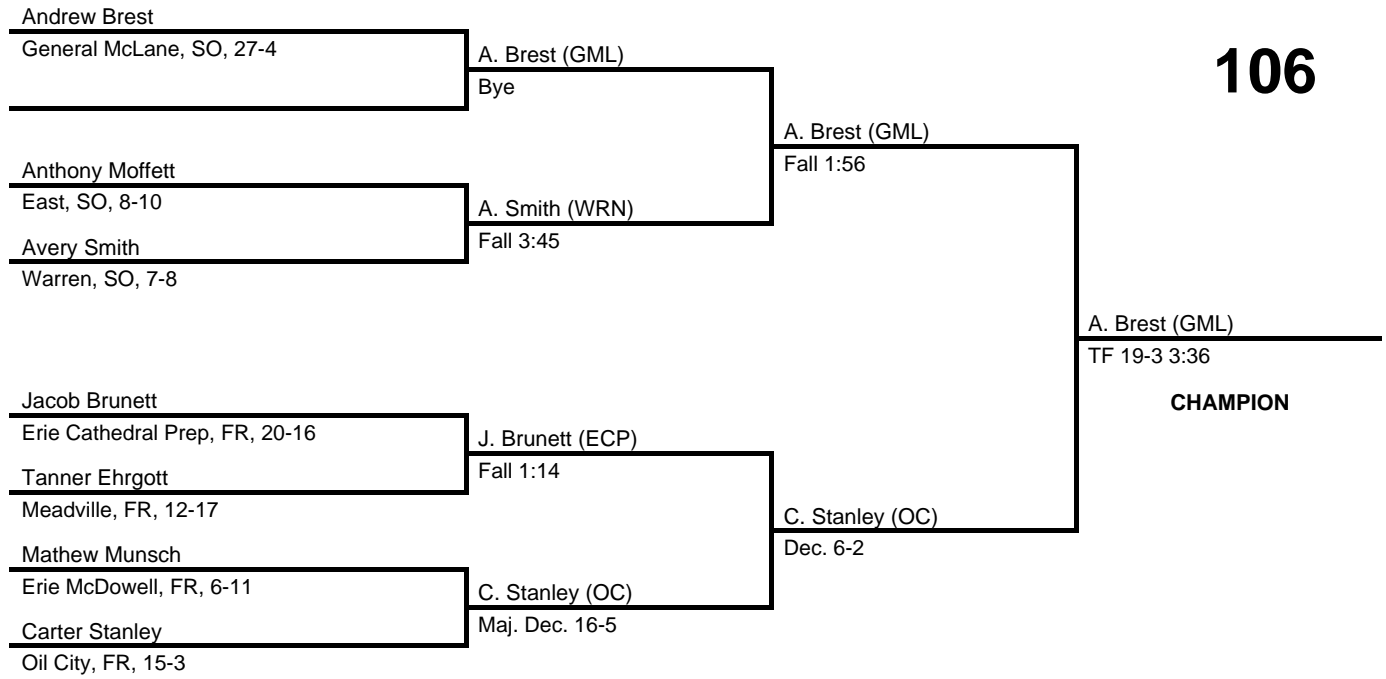

2017 District 10 AAA

at Erie McDowell Intermediate -- February 24-25, 2017

results provided by
PA-Wrestling.com

Team Scores

Team scores are final and official.

Place	Pts	School (Abbreviation)	1st	2nd	3rd	4th
1.	233.0	Erie Cathedral Prep (ECP)	8	3	1	1
2.	150.0	General McLane (GML)	2	4	1	2
3.	132.0	Warren (WRN)	1	2	4	3
4.	126.5	Erie McDowell (EMD)	2	2	2	2
5.	87.0	Meadville (MDV)	1	-	3	3
6.	38.0	Erie Strong Vincent (ESV)	-	1	1	1
7.	34.5	Oil City (OC)	-	1	1	1
8.	24.0	East (EAST)	-	1	-	1
9.	14.0	Central Tech (CT)	-	-	1	-

2017 District 10 AAA

at Erie McDowell Intermediate -- February 24-25, 2017

results provided by
PA-Wrestling.com

106

2017 District 10 AAA

at Erie McDowell Intermediate -- February 24-25, 2017

results provided by
PA-Wrestling.com