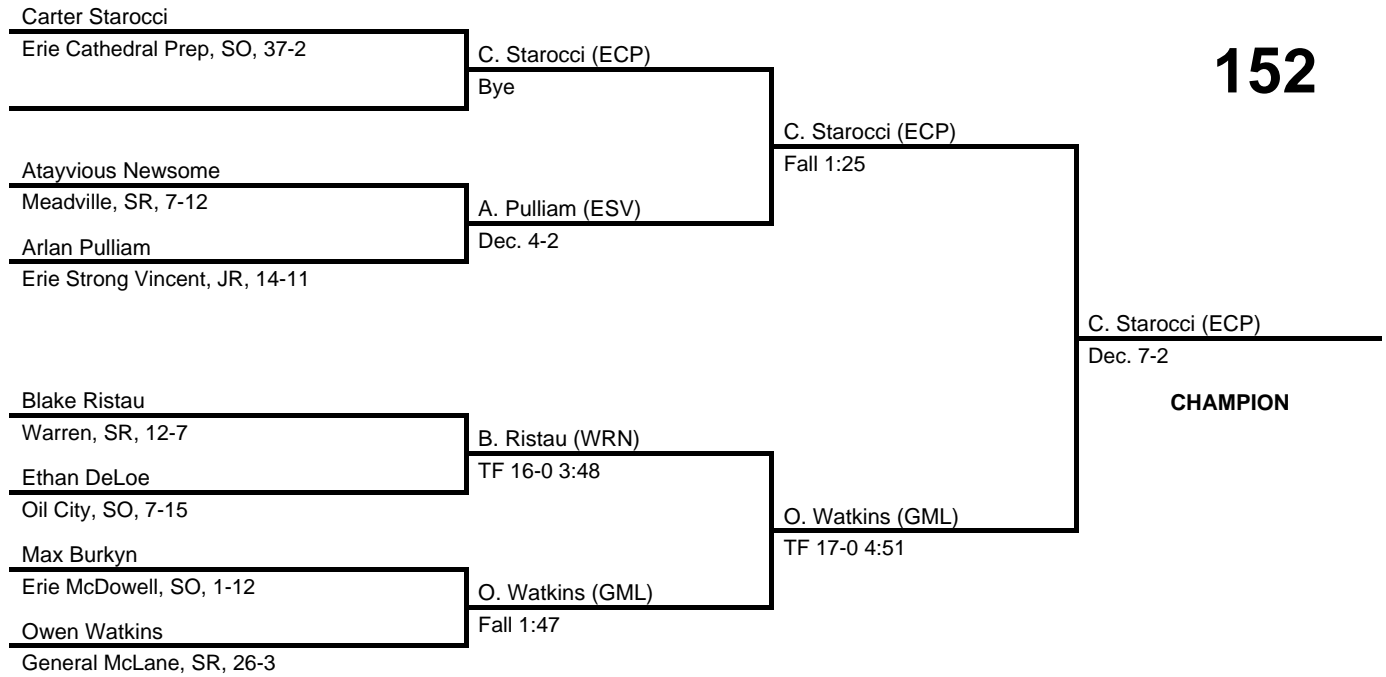

145

2017 District 10 AAA

at Erie McDowell Intermediate -- February 24-25, 2017

results provided by
PA-Wrestling.com

152

2017 District 10 AAA

at Erie McDowell Intermediate -- February 24-25, 2017

results provided by
PA-Wrestling.com