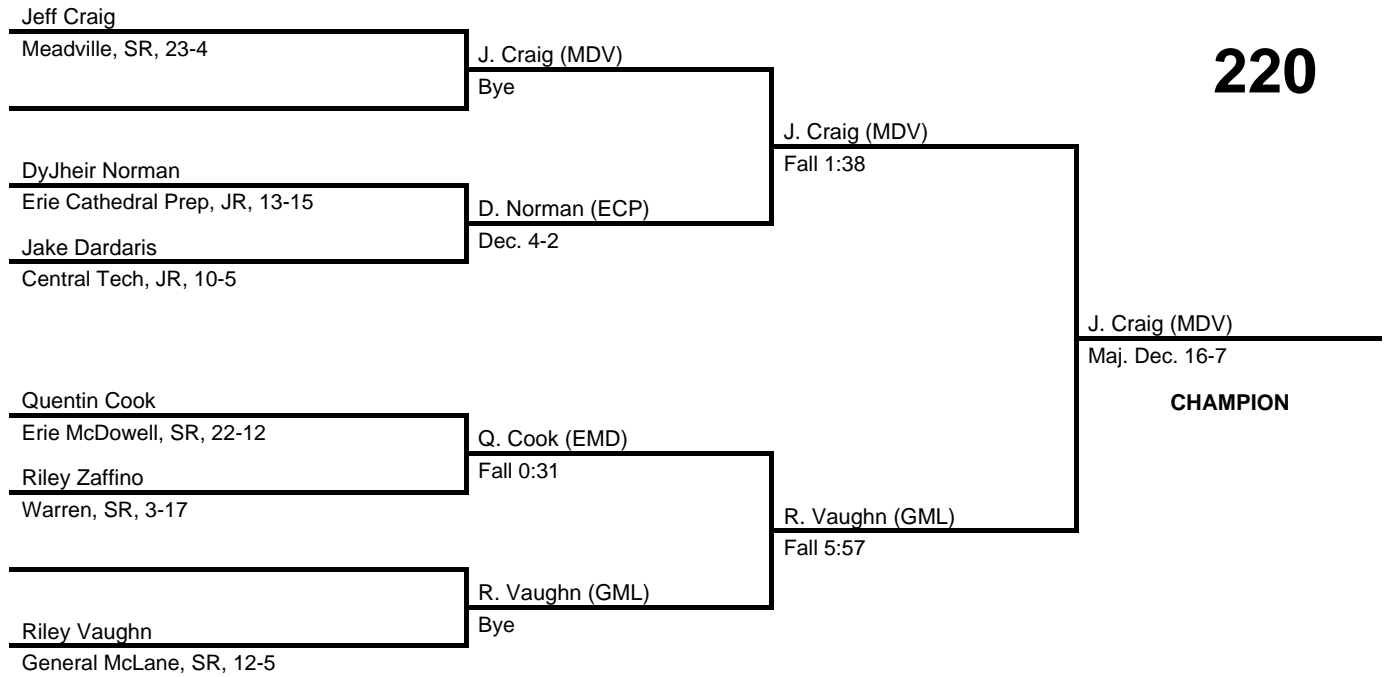

182

2017 District 10 AAA

at Erie McDowell Intermediate -- February 24-25, 2017

results provided by
PA-Wrestling.com

195

2017 District 10 AAA

at Erie McDowell Intermediate -- February 24-25, 2017

results provided by
PA-Wrestling.com