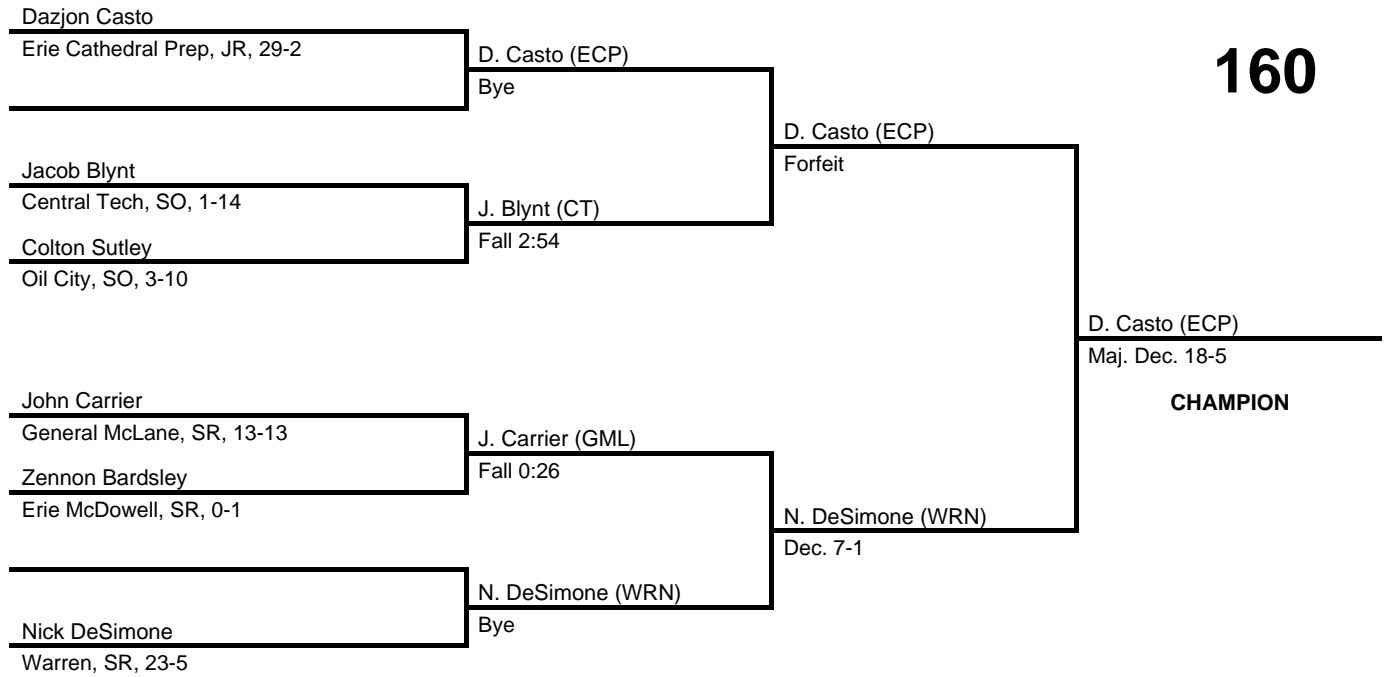

2017 District 10 AAA

at Erie McDowell Intermediate -- February 24-25, 2017

results provided by
PA-Wrestling.com

160