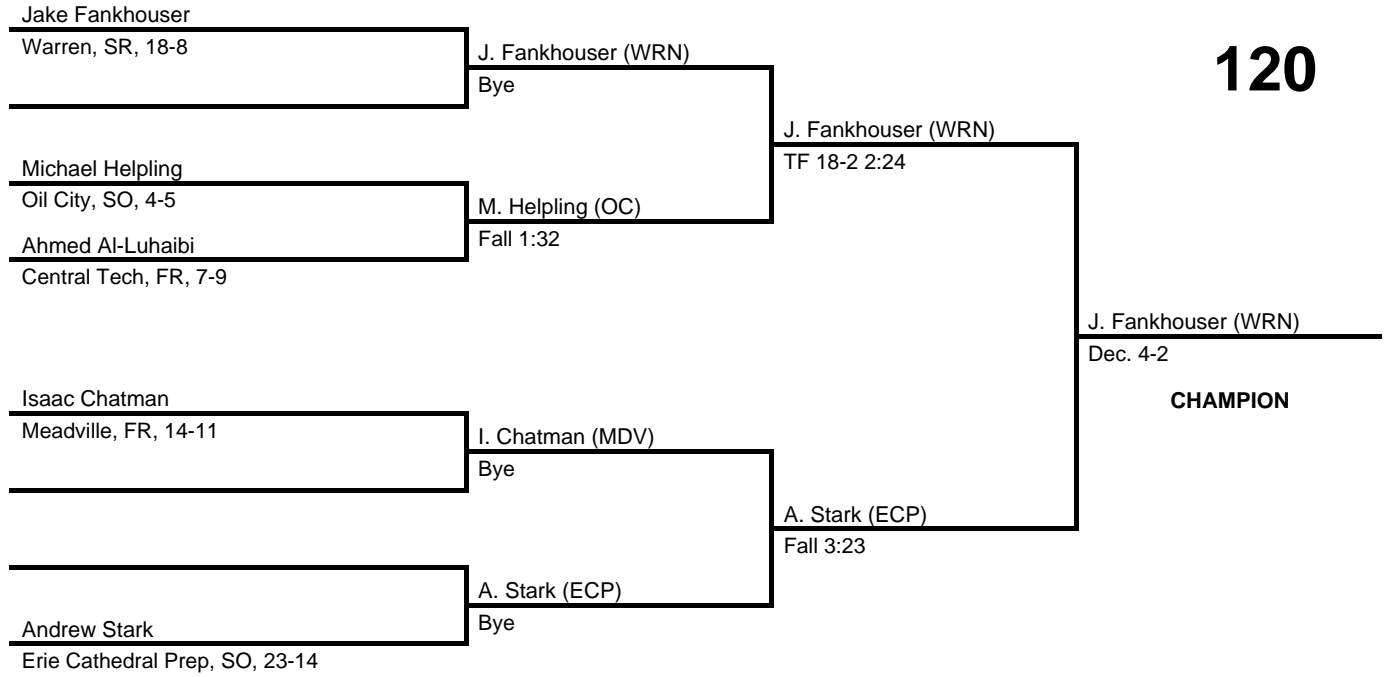

2017 District 10 AAA

at Erie McDowell Intermediate -- February 24-25, 2017

results provided by
PA-Wrestling.com