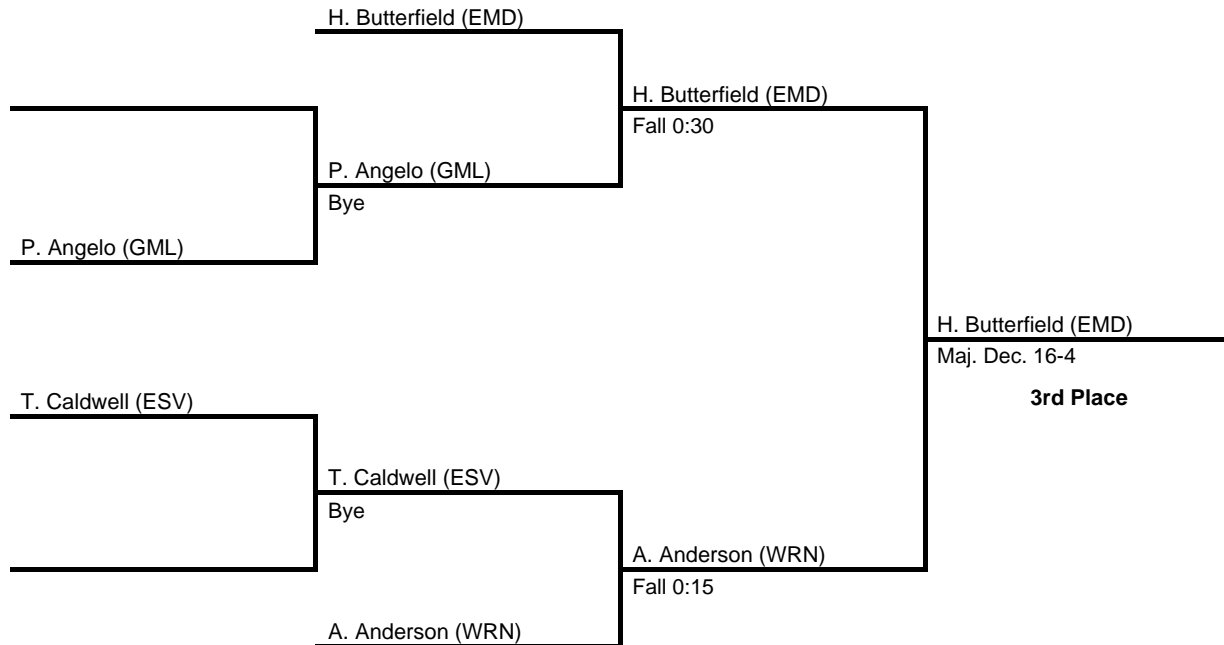

2017 District 10 AAA

at Erie McDowell Intermediate -- February 24-25, 2017

results provided by
PA-Wrestling.com

113