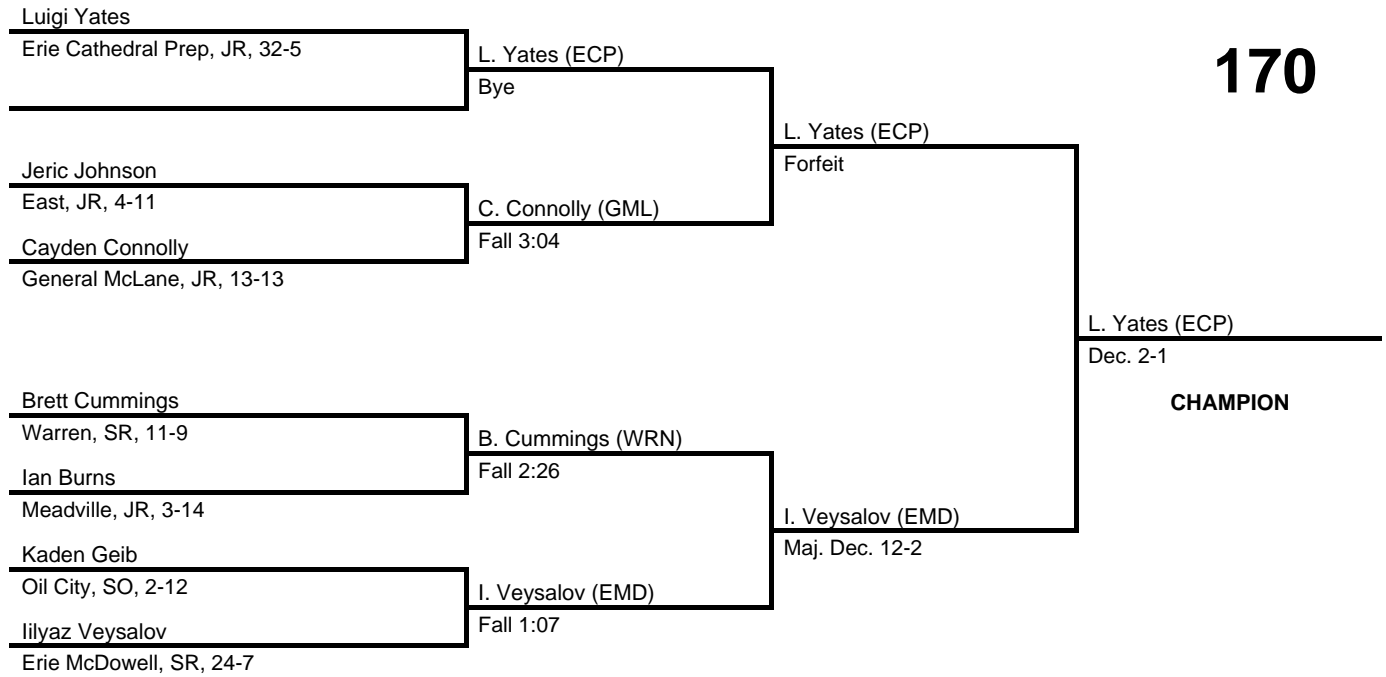

160

2017 District 10 AAA

at Erie McDowell Intermediate -- February 24-25, 2017

results provided by
PA-Wrestling.com

170

2017 District 10 AAA

at Erie McDowell Intermediate -- February 24-25, 2017

results provided by
PA-Wrestling.com