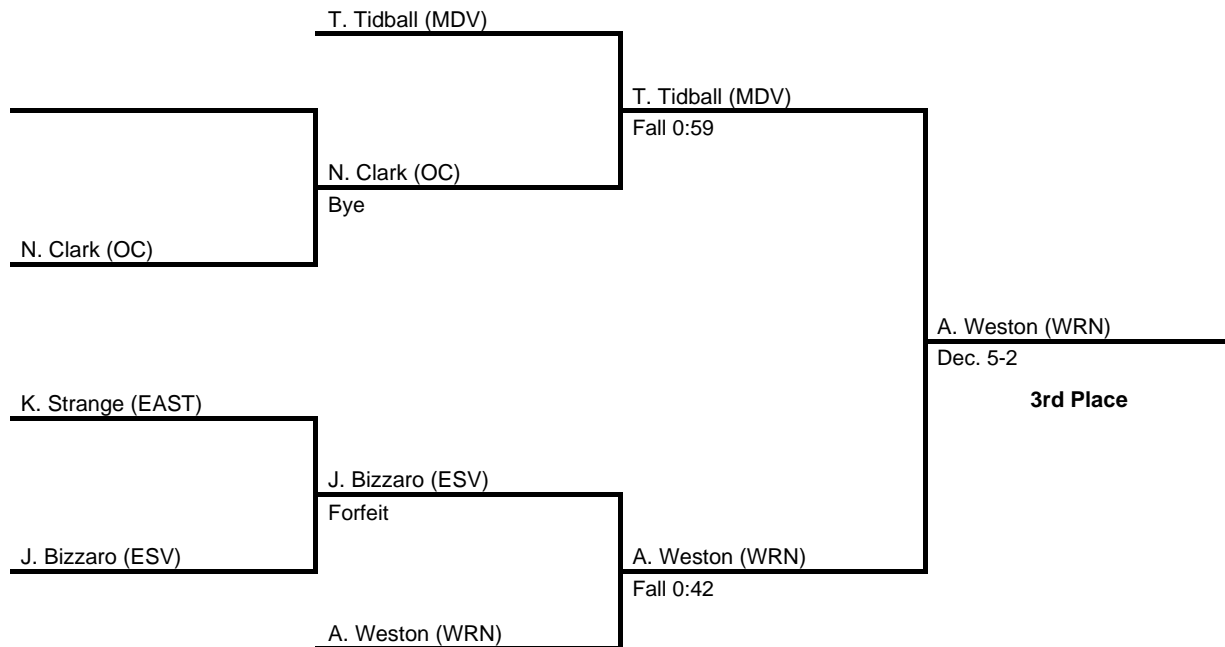

2017 District 10 AAA

at Erie McDowell Intermediate -- February 24-25, 2017

results provided by
PA-Wrestling.com

132