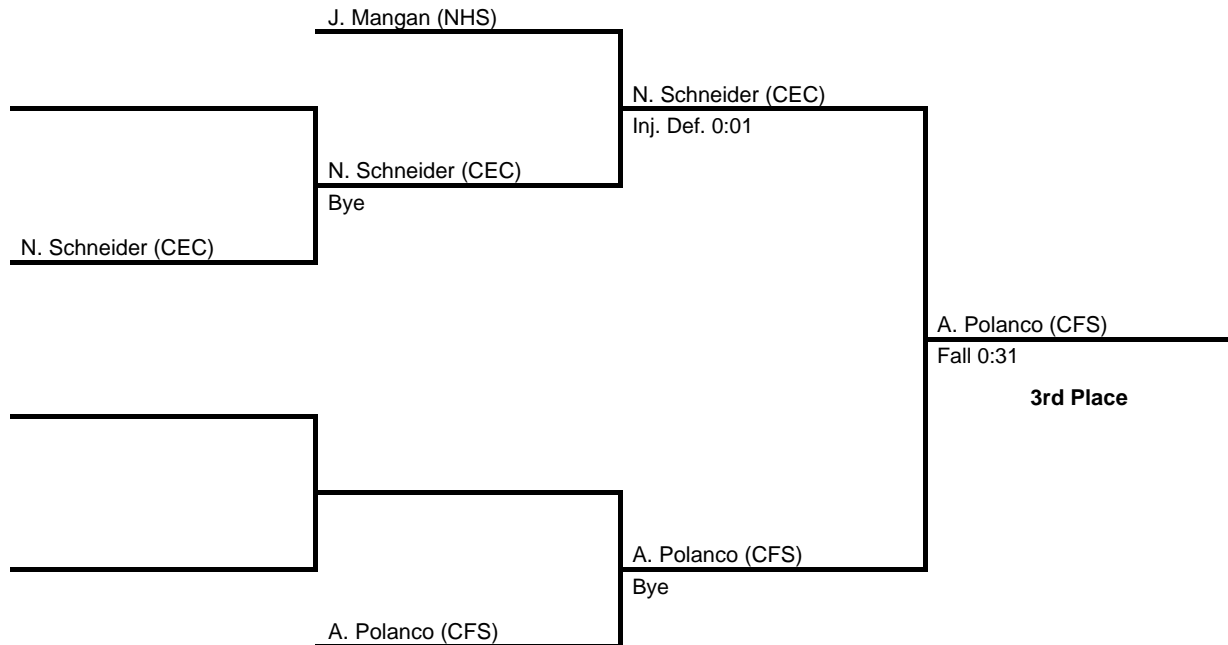

2017 District 1/12 AA

at Church Farm School -- February 25, 2017

results provided by
PA-Wrestling.com