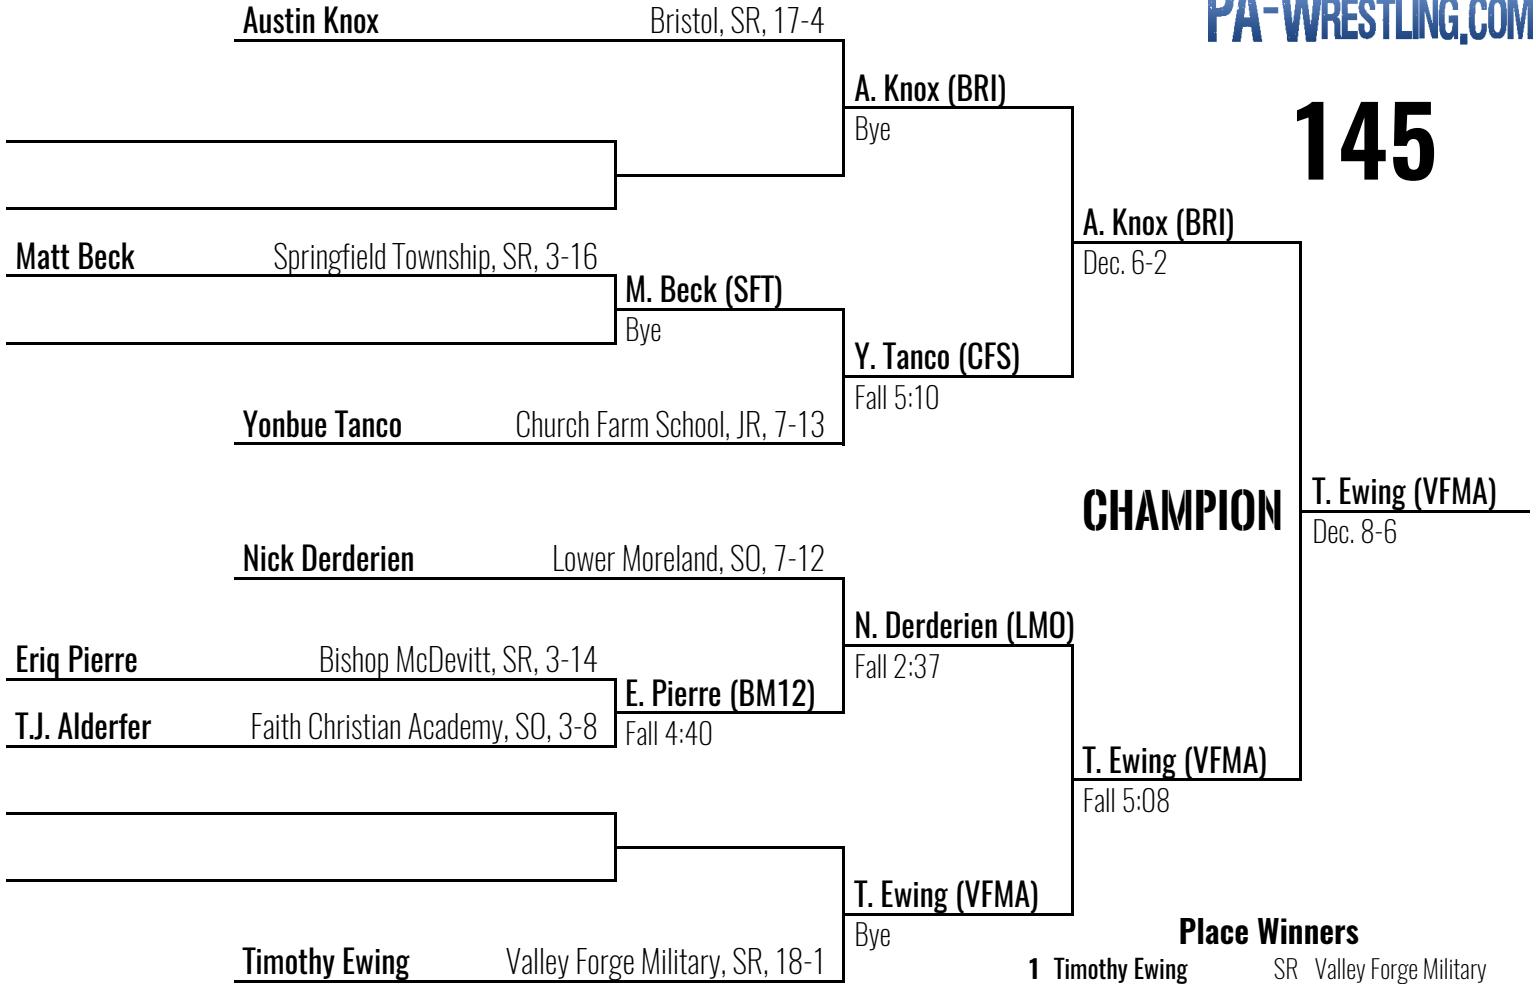

Church Farm School February 25, 2017

results provided by

PA-WRESTLING.COM

145

Place Winners

- | | | |
|----------|-----------------------|--------------------------|
| 1 | Timothy Ewing | SR Valley Forge Military |
| 2 | Austin Knox | SR Bristol |
| 3 | Yonbue Tanco | JR Church Farm School |
| 4 | Nick Derderien | SO Lower Moreland |