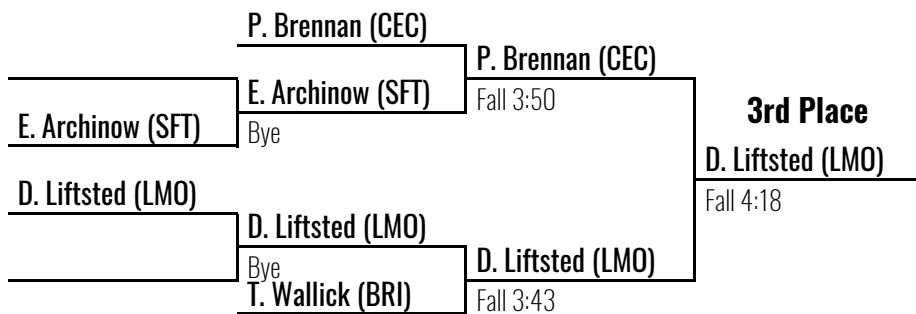

Place Winners

- | | |
|--------------------------|----------------------------|
| 1 Logan Moore | JR Faith Christian Academy |
| 2 Tyrone Fowler | FR Bishop McDevitt |
| 3 Dennis Liftsted | SR Lower Moreland |
| 4 Patrick Brennan | SR Conwell Egan |