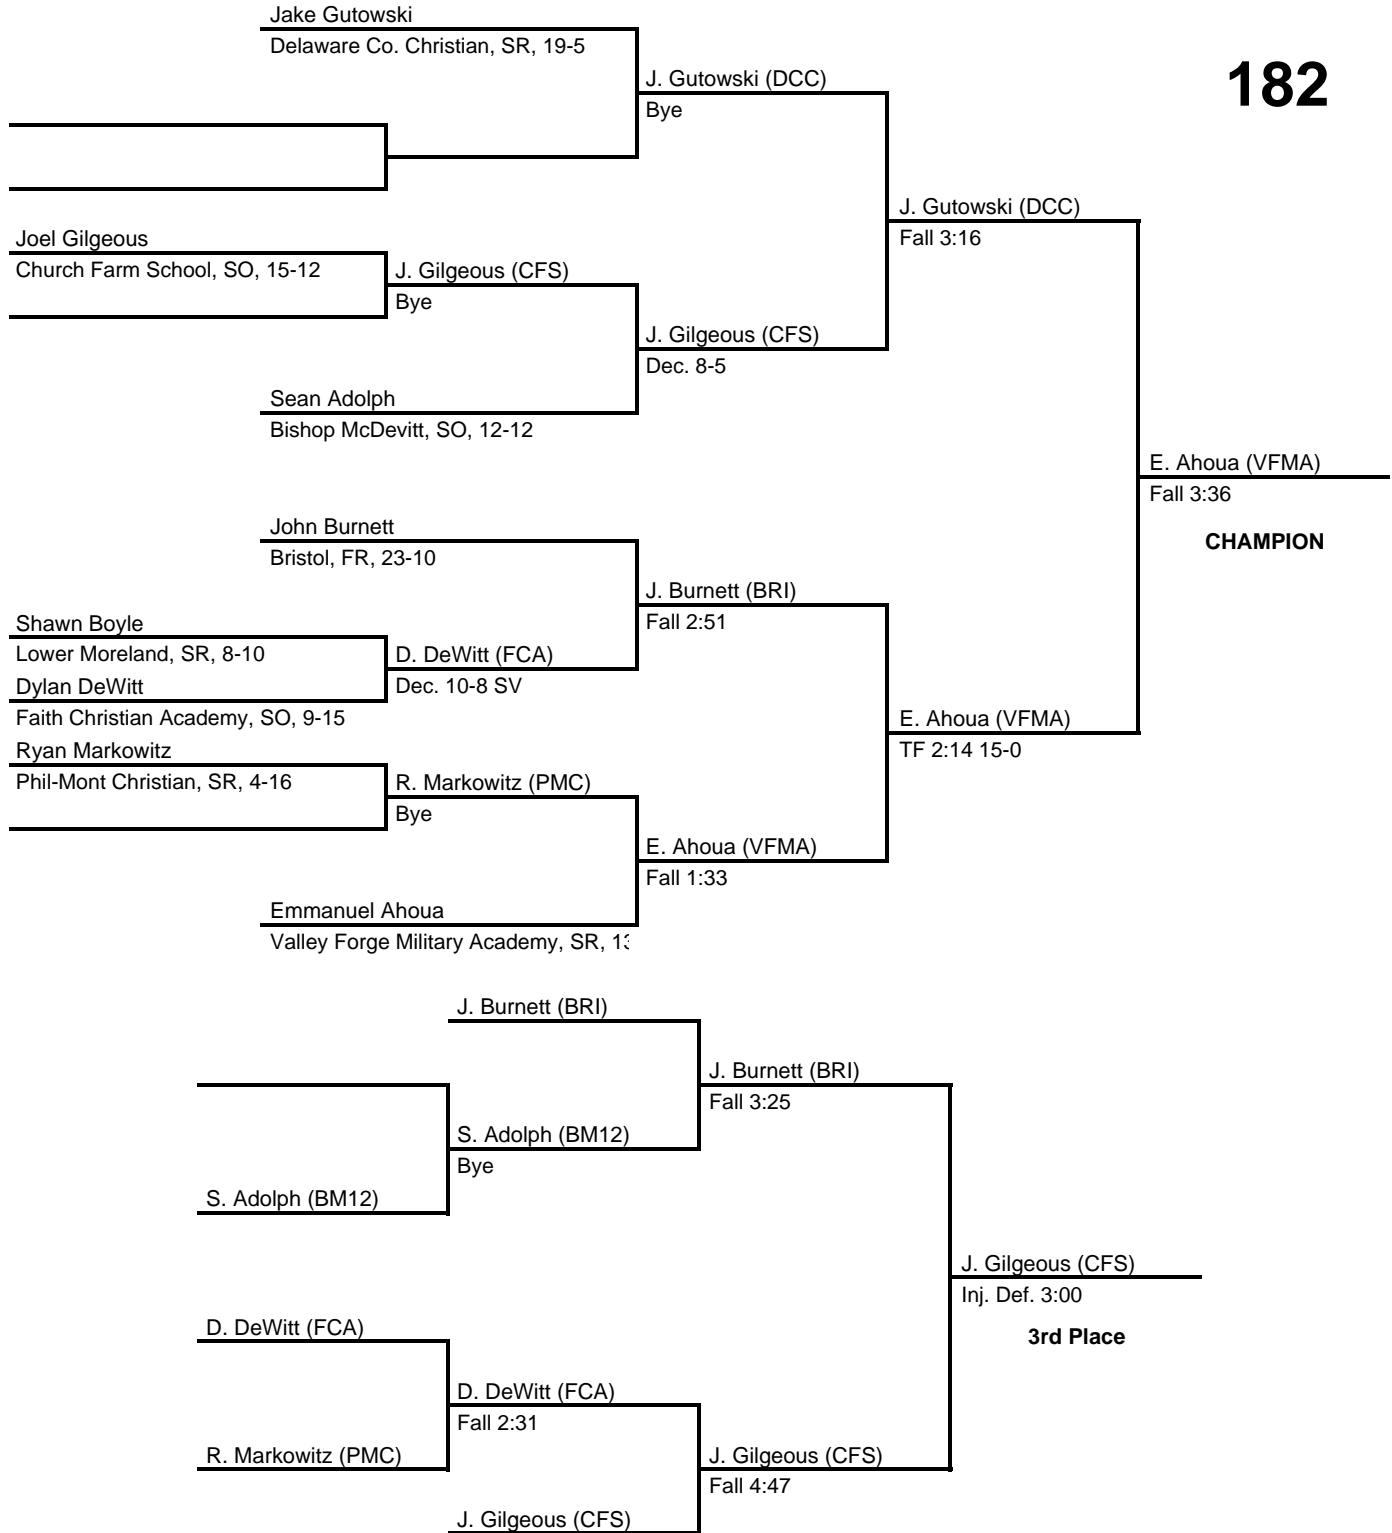

170

2017 District 1/12 AA

at Church Farm School -- February 25, 2017

results provided by
PA-Wrestling.com

182

2017 District 1/12 AA

at Church Farm School -- February 25, 2017

results provided by
PA-Wrestling.com