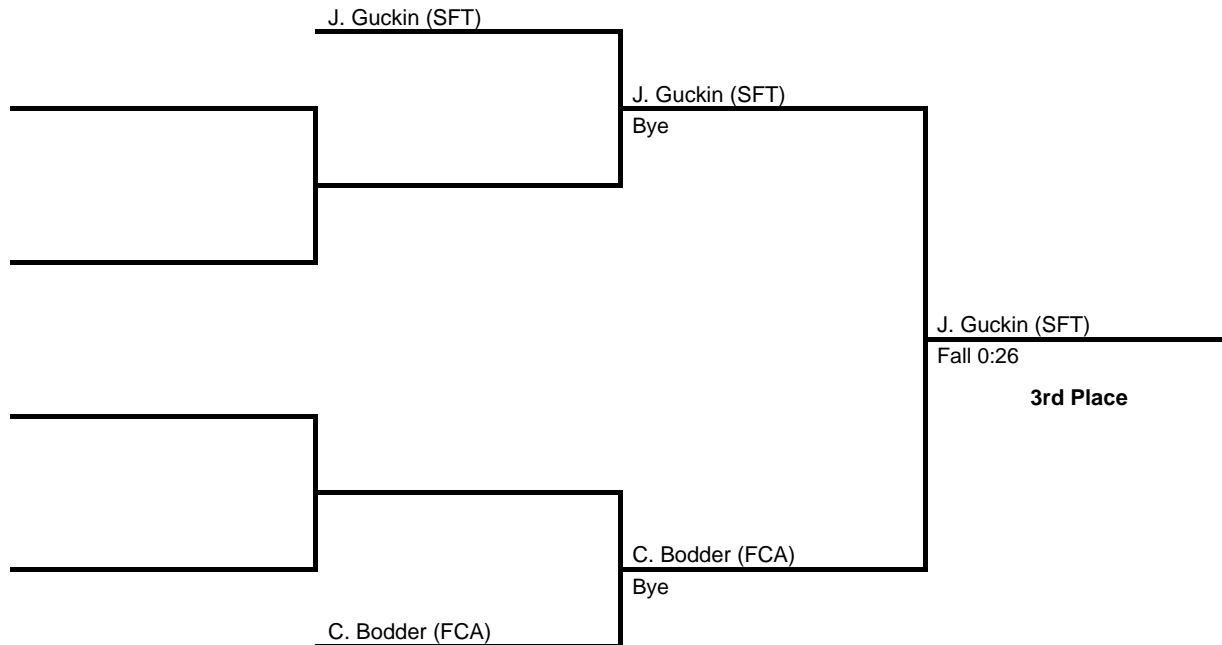

170

2017 District 1/12 AA

at Church Farm School -- February 25, 2017

results provided by
PA-Wrestling.com

182

2017 District 1/12 AA

at Church Farm School -- February 25, 2017

results provided by
PA-Wrestling.com