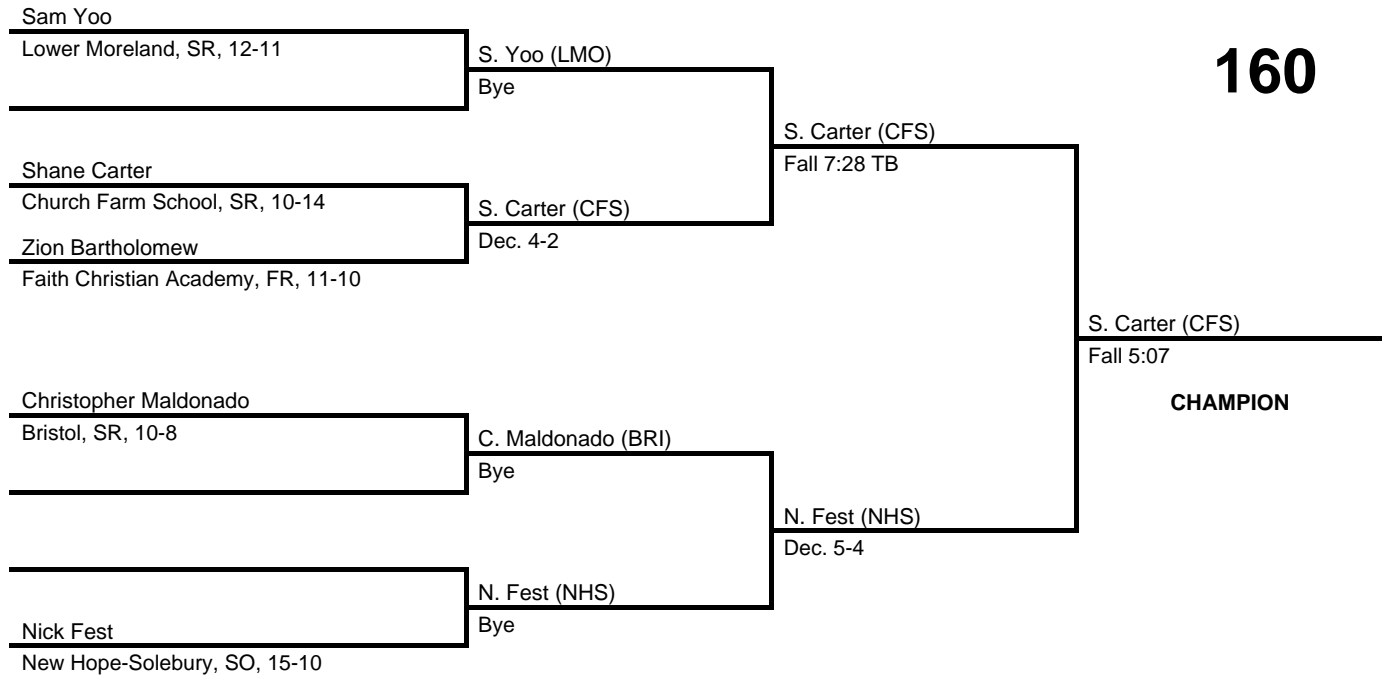

152

2017 District 1/12 AA

at Church Farm School -- February 25, 2017

results provided by
PA-Wrestling.com

160

2017 District 1/12 AA

at Church Farm School -- February 25, 2017

results provided by
PA-Wrestling.com