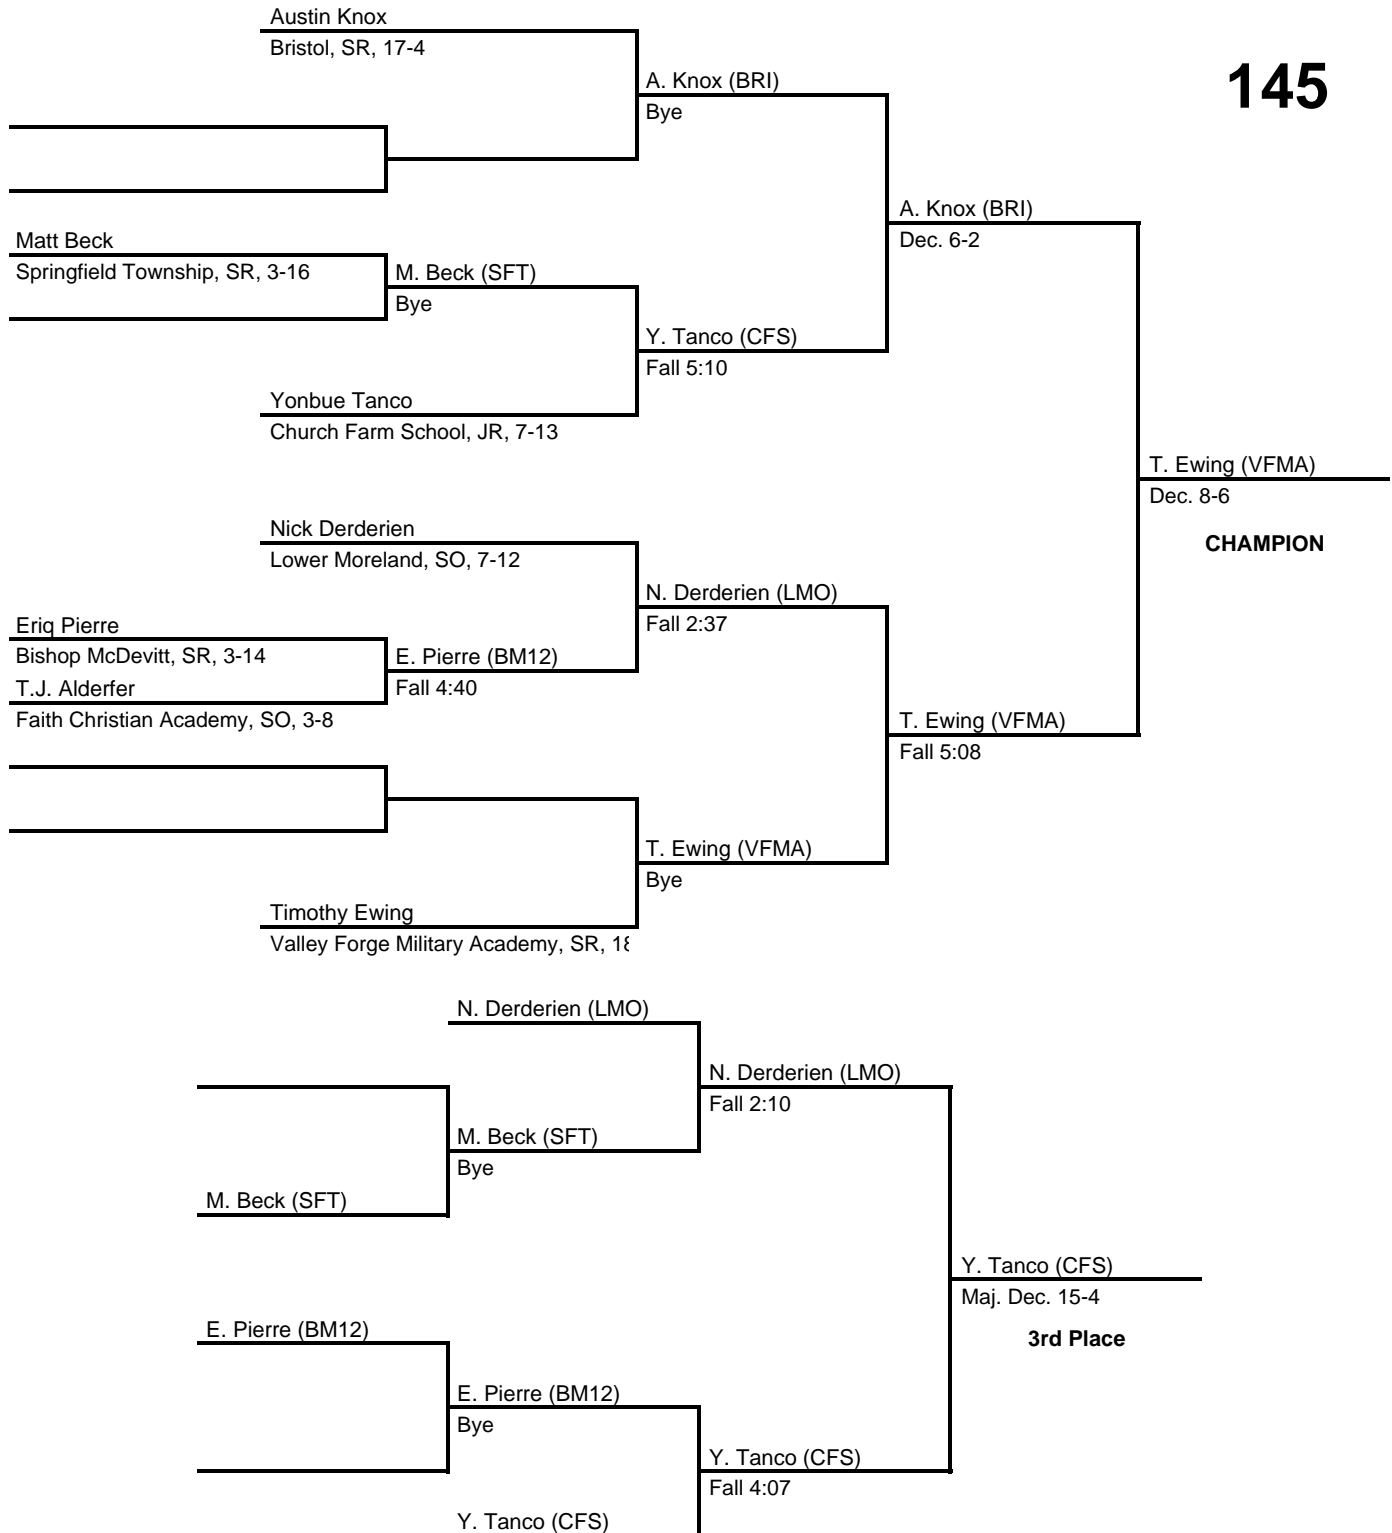

138

2017 District 1/12 AA

at Church Farm School -- February 25, 2017

results provided by
PA-Wrestling.com

145

2017 District 1/12 AA

at Church Farm School -- February 25, 2017

results provided by
PA-Wrestling.com