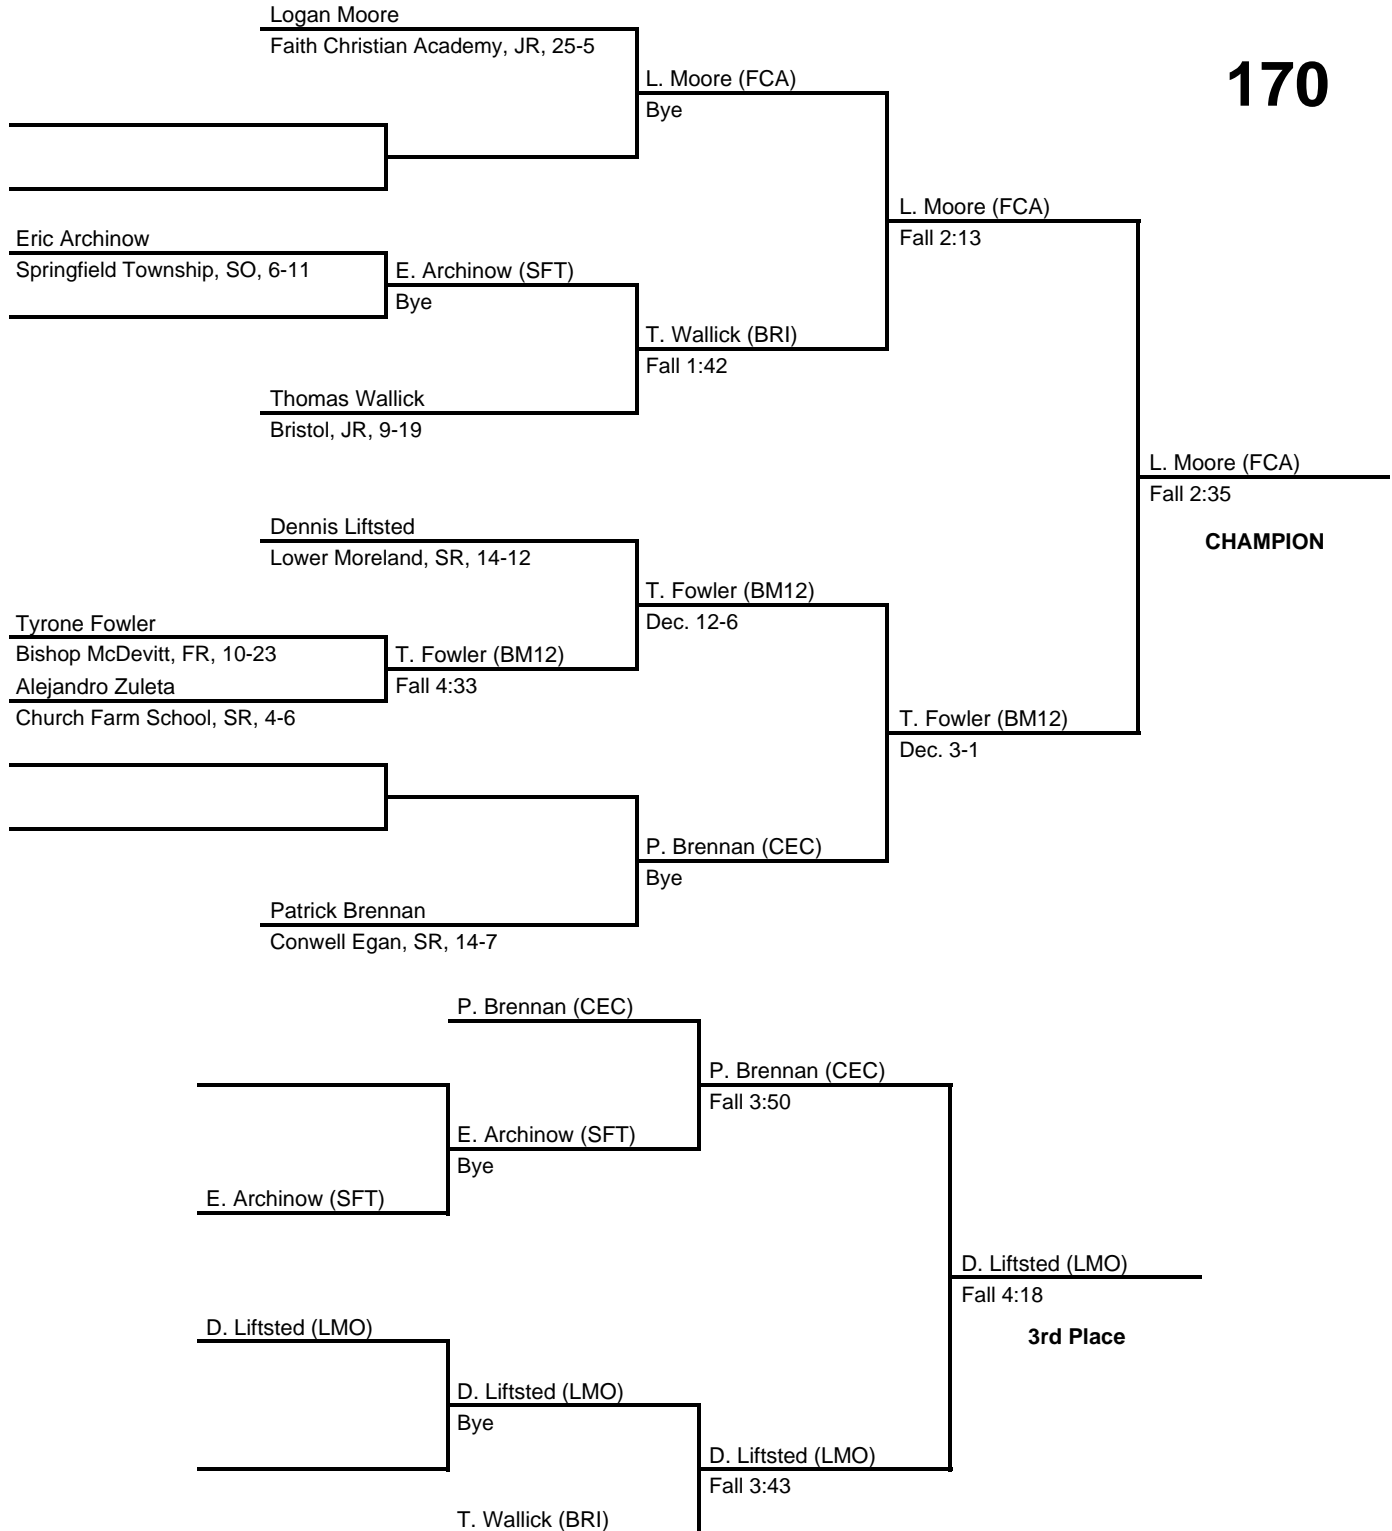

2017 District 1/12 AA

at Church Farm School -- February 25, 2017

results provided by
PA-Wrestling.com

170