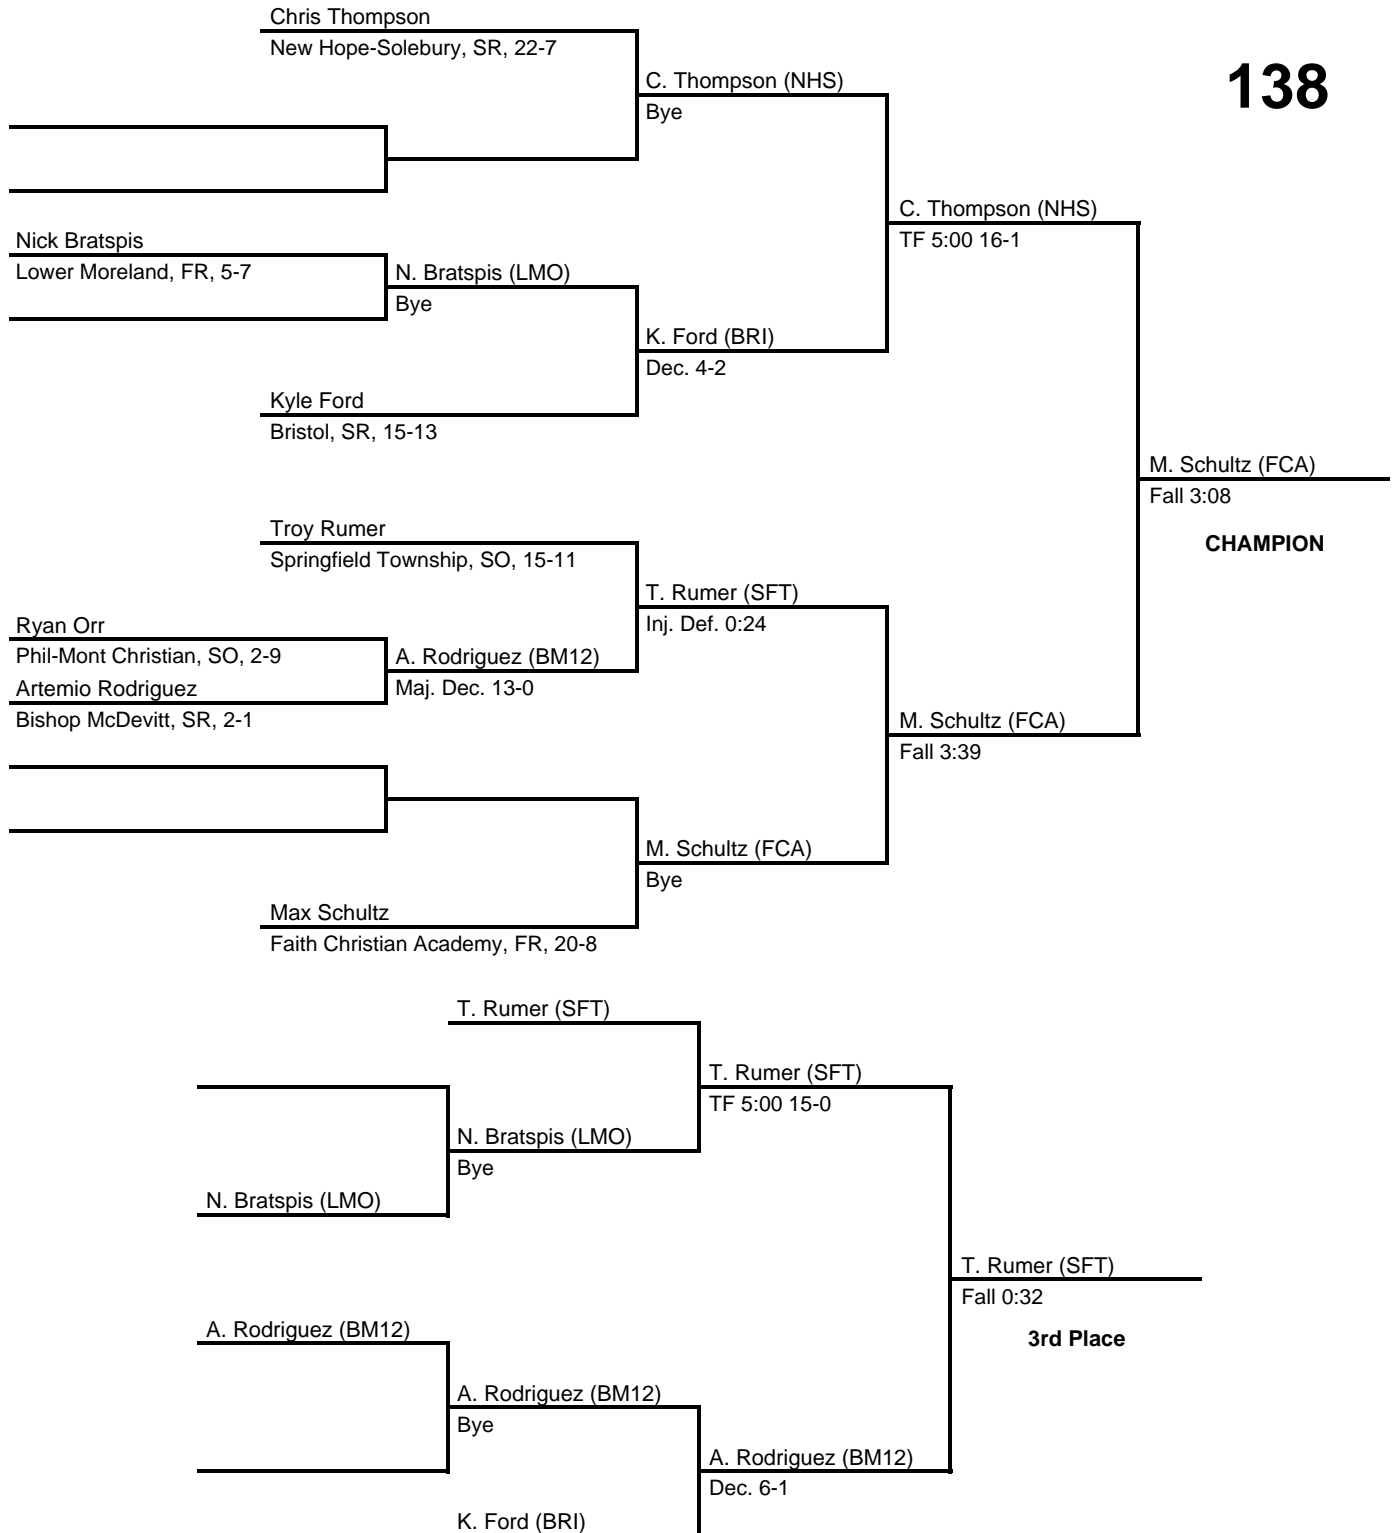

2017 District 1/12 AA

at Church Farm School -- February 25, 2017

results provided by
PA-Wrestling.com

138