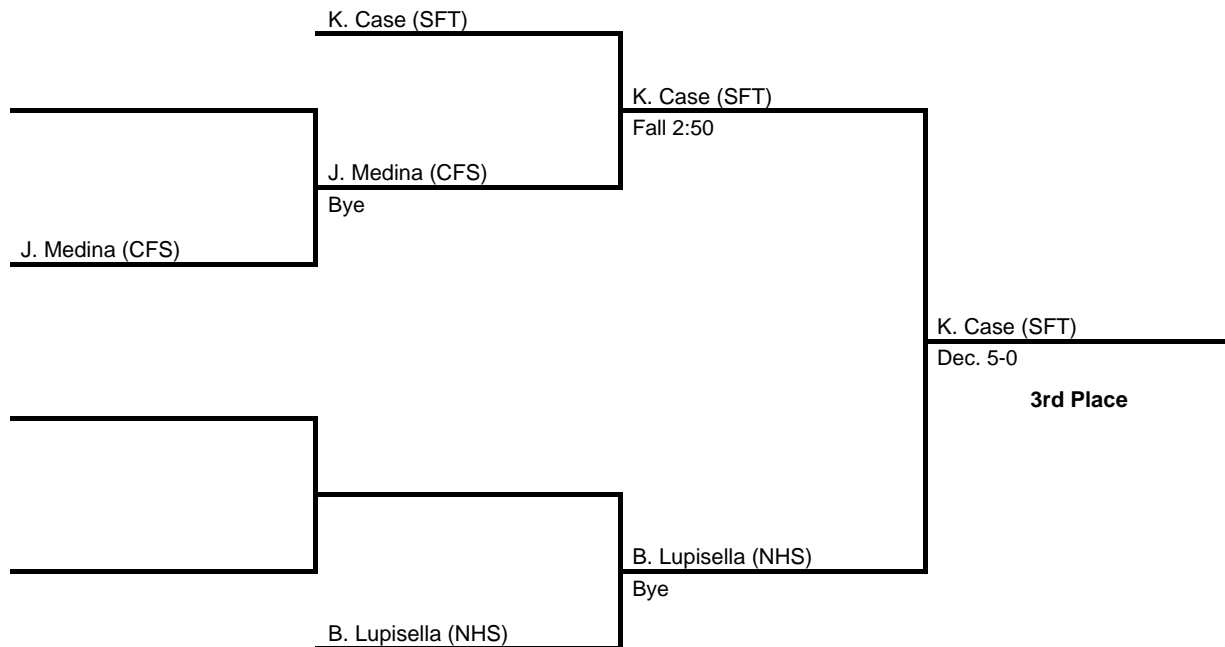

2017 District 1/12 AA

at Church Farm School -- February 25, 2017

results provided by
PA-Wrestling.com

120