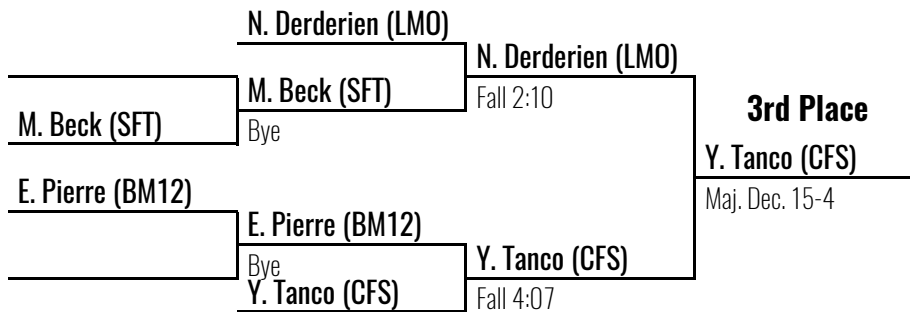

Church Farm School February 25, 2017

results provided by

PA-WRESTLING.COM

145

Place Winners

- | | | |
|----------|-----------------------|--------------------------|
| 1 | Timothy Ewing | SR Valley Forge Military |
| 2 | Austin Knox | SR Bristol |
| 3 | Yonbue Tanco | JR Church Farm School |
| 4 | Nick Derderien | SO Lower Moreland |