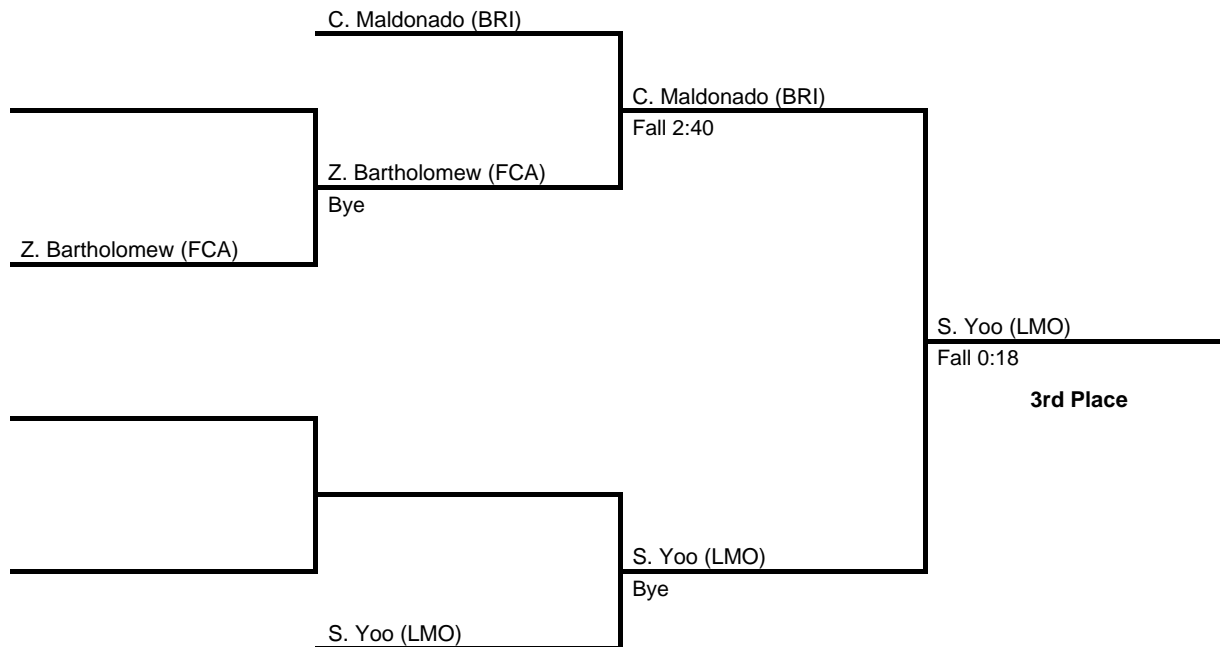

152

2017 District 1/12 AA

at Church Farm School -- February 25, 2017

results provided by
PA-Wrestling.com

160

2017 District 1/12 AA

at Church Farm School -- February 25, 2017

results provided by
PA-Wrestling.com