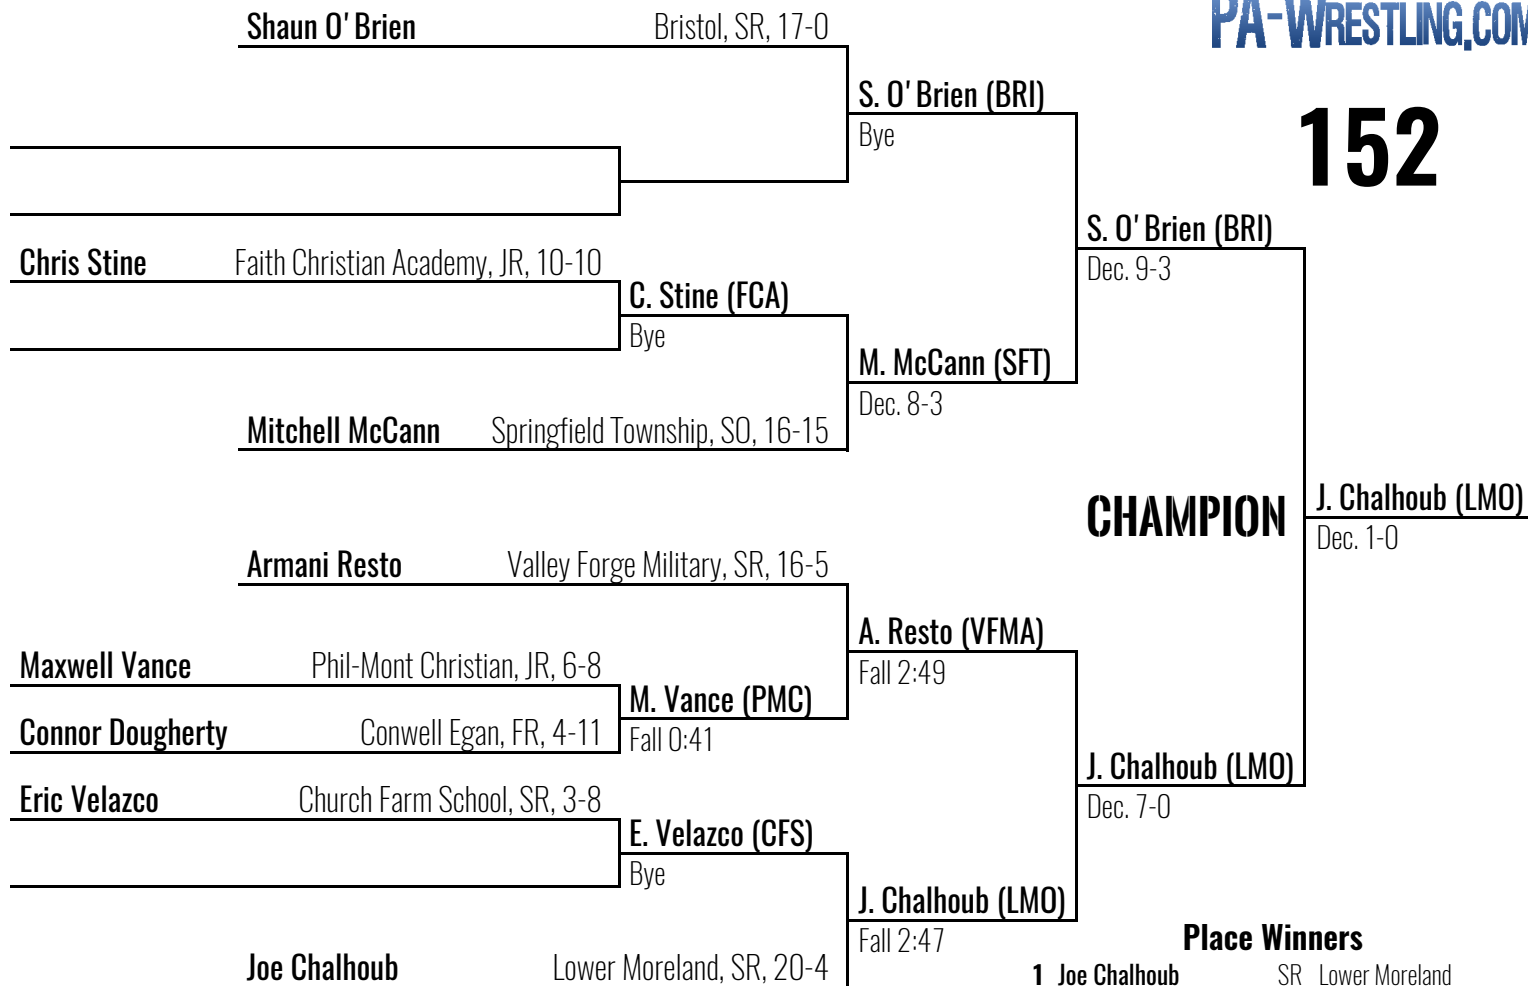

2017 District 1/12 AA

Church Farm School February 25, 2017

results provided by

PA-WRESTLING.COM

152

Place Winners

- **1 Joe Chalhoub** SR Lower Moreland
- **2 Shaun O' Brien** SR Bristol
- **3 Armani Resto** SR Valley Forge Military
- **4 Mitchell McCann** SO Springfield Township