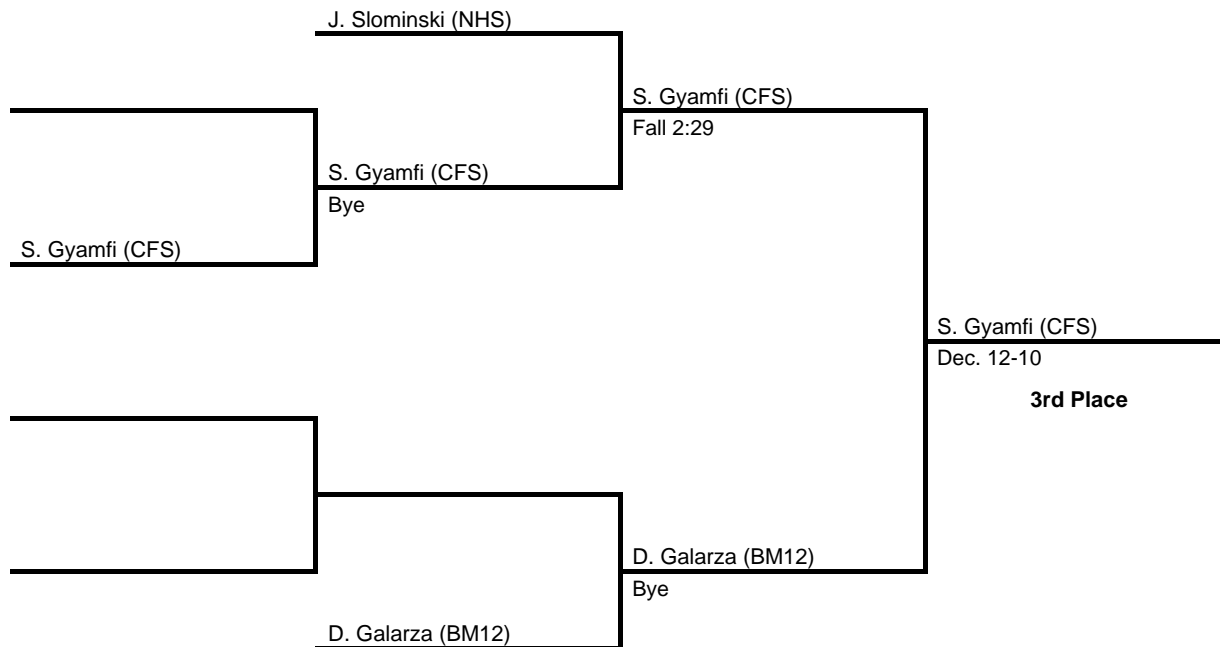

126

2017 District 1/12 AA

at Church Farm School -- February 25, 2017

results provided by
PA-Wrestling.com

132

2017 District 1/12 AA

at Church Farm School -- February 25, 2017

results provided by
PA-Wrestling.com