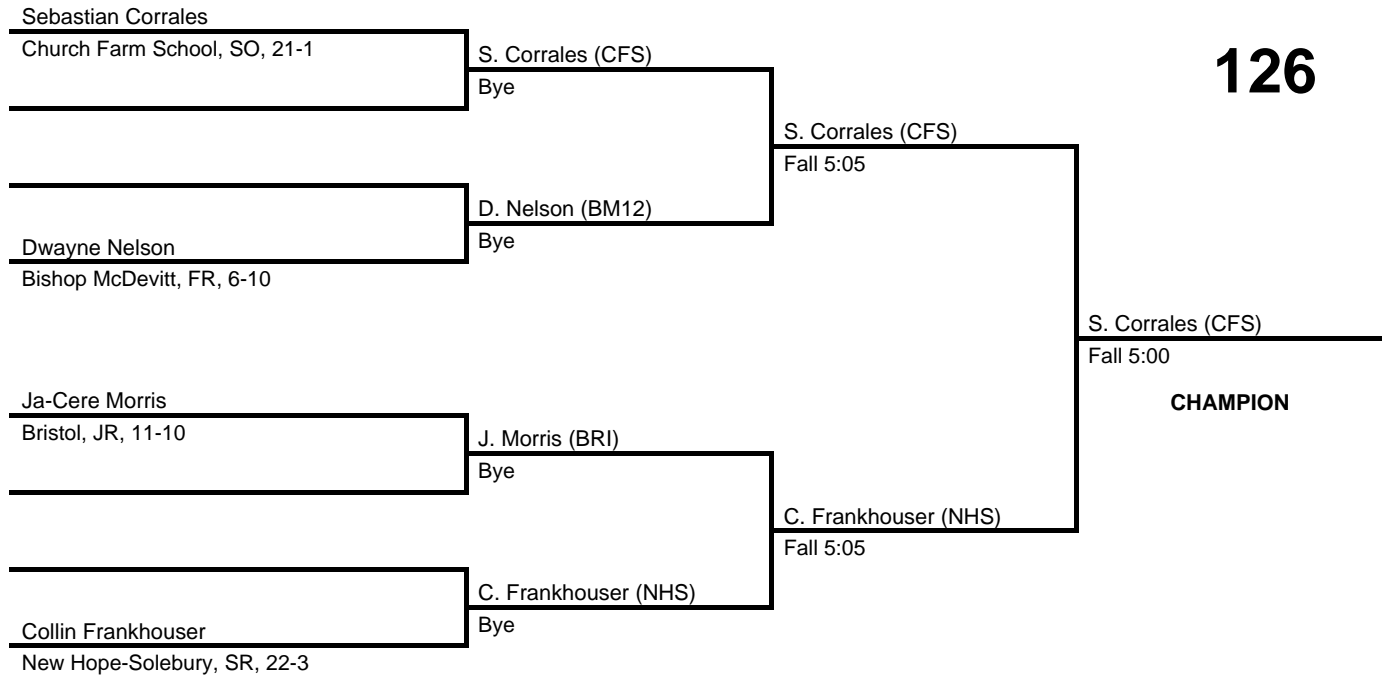

2017 District 1/12 AA

at Church Farm School -- February 25, 2017

results provided by
PA-Wrestling.com

126