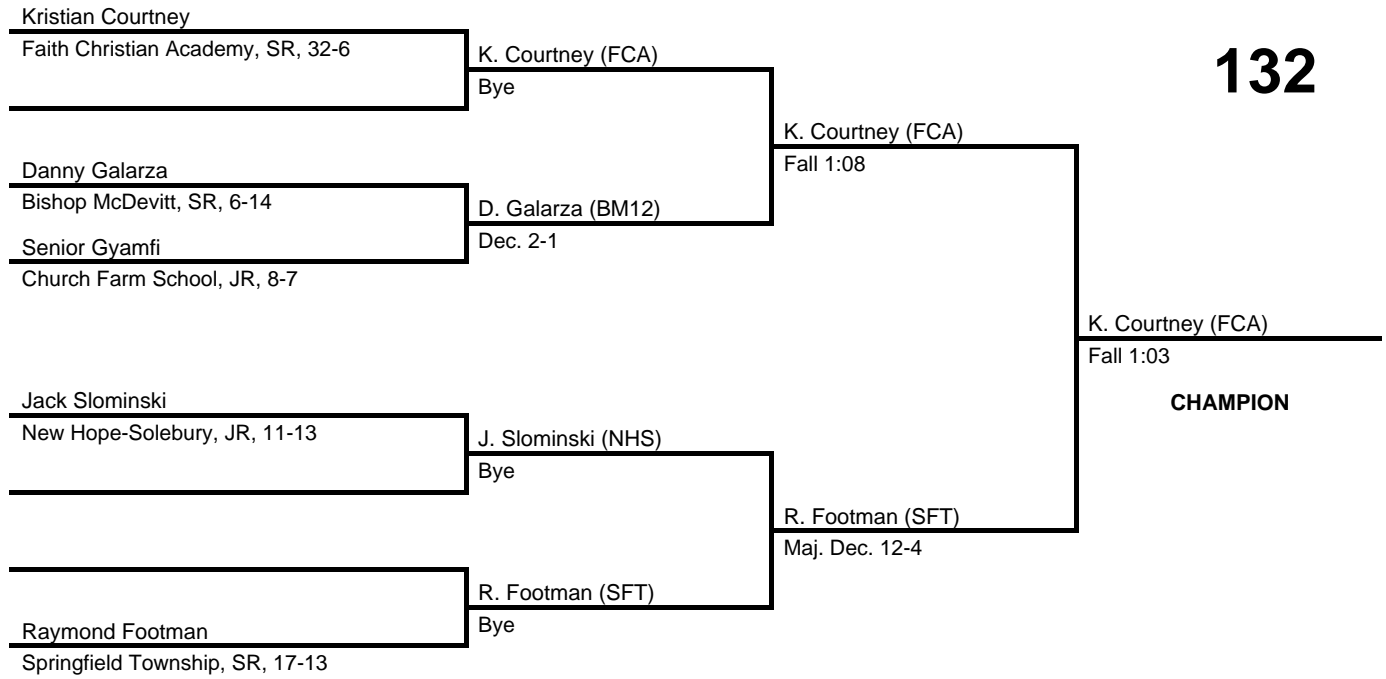

126

2017 District 1/12 AA

at Church Farm School -- February 25, 2017

results provided by
PA-Wrestling.com

132

2017 District 1/12 AA

at Church Farm School -- February 25, 2017

results provided by
PA-Wrestling.com