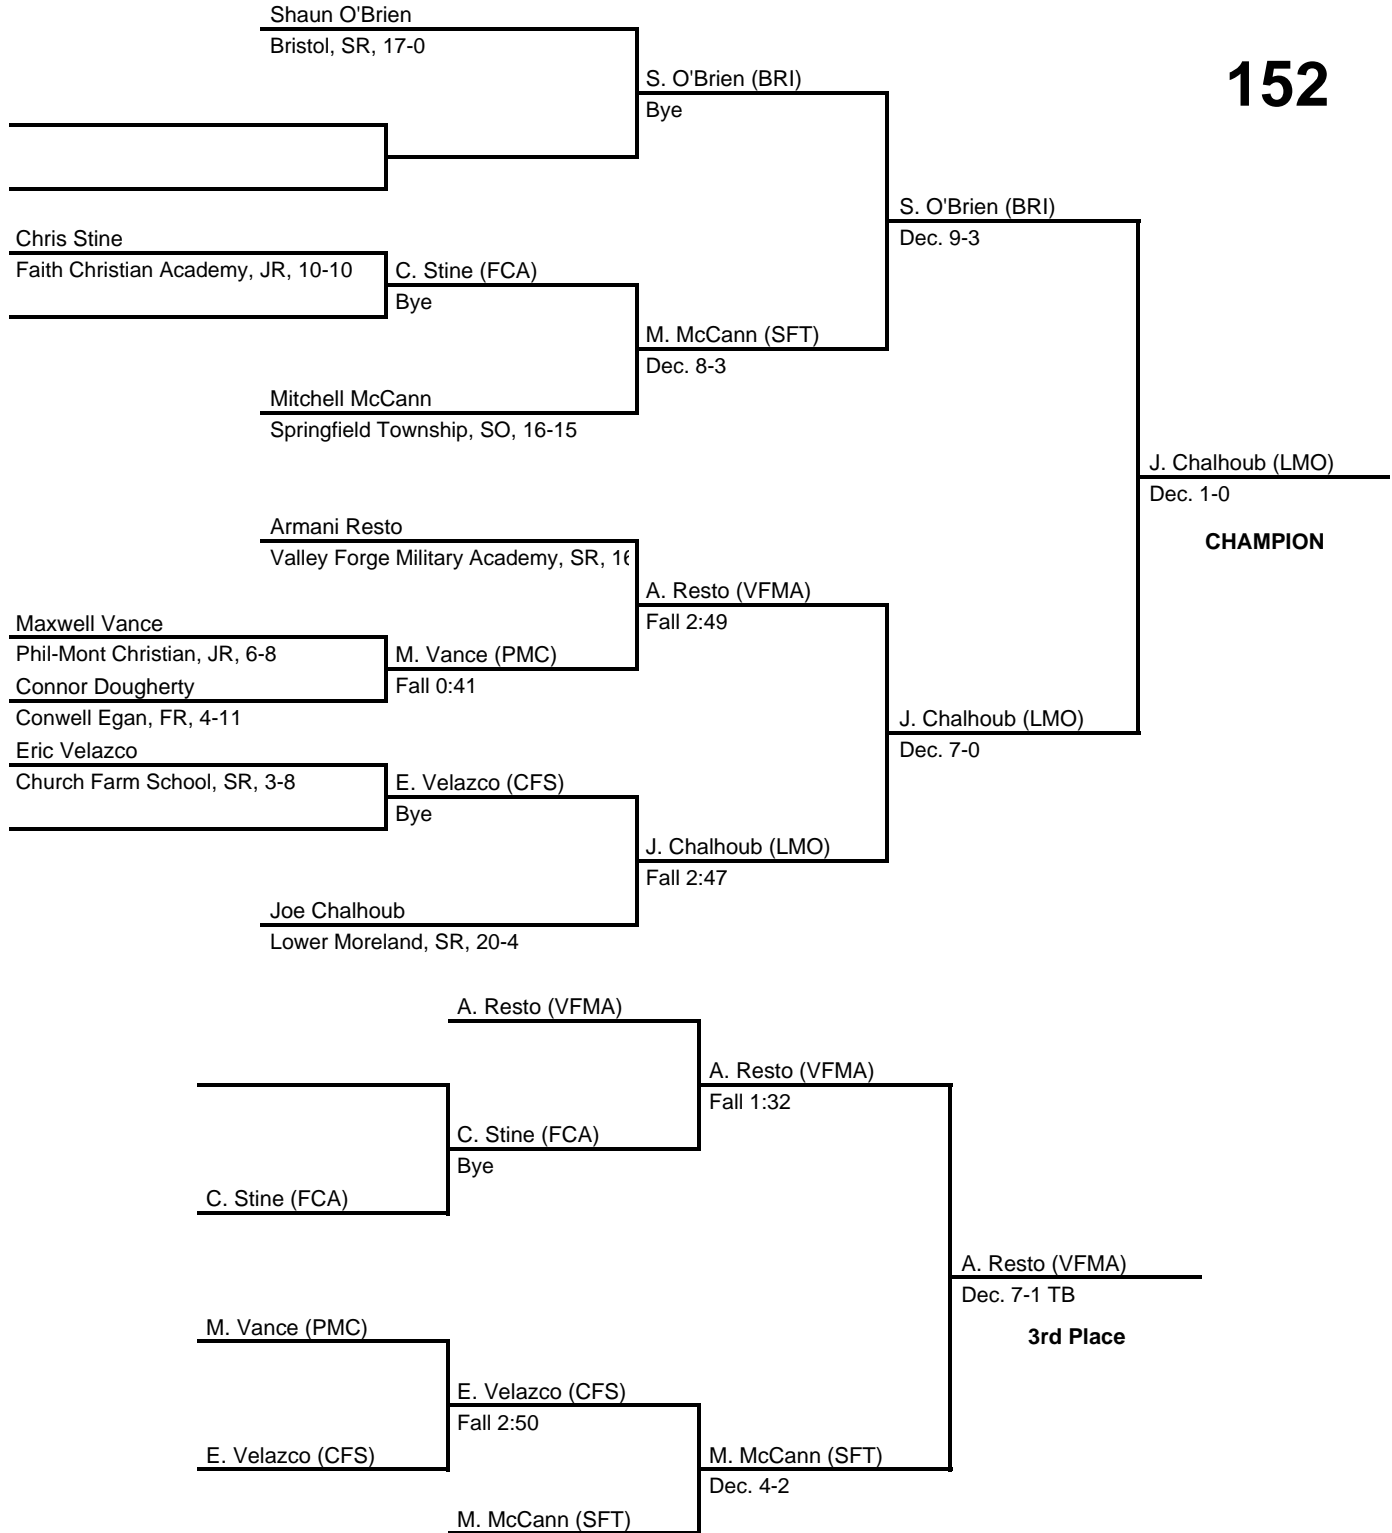

2017 District 1/12 AA

at Church Farm School -- February 25, 2017

results provided by
PA-Wrestling.com

152