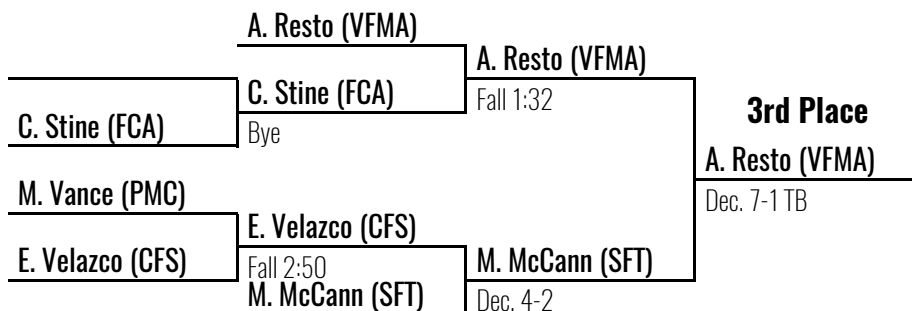

2017 District 1/12 AA

Church Farm School February 25, 2017

results provided by

PA-WRESTLING.COM

152

Place Winners

- 1 Joe Chalhoub** SR Lower Moreland
- 2 Shaun O' Brien** SR Bristol
- 3 Armani Resto** SR Valley Forge Military
- 4 Mitchell McCann** SO Springfield Township