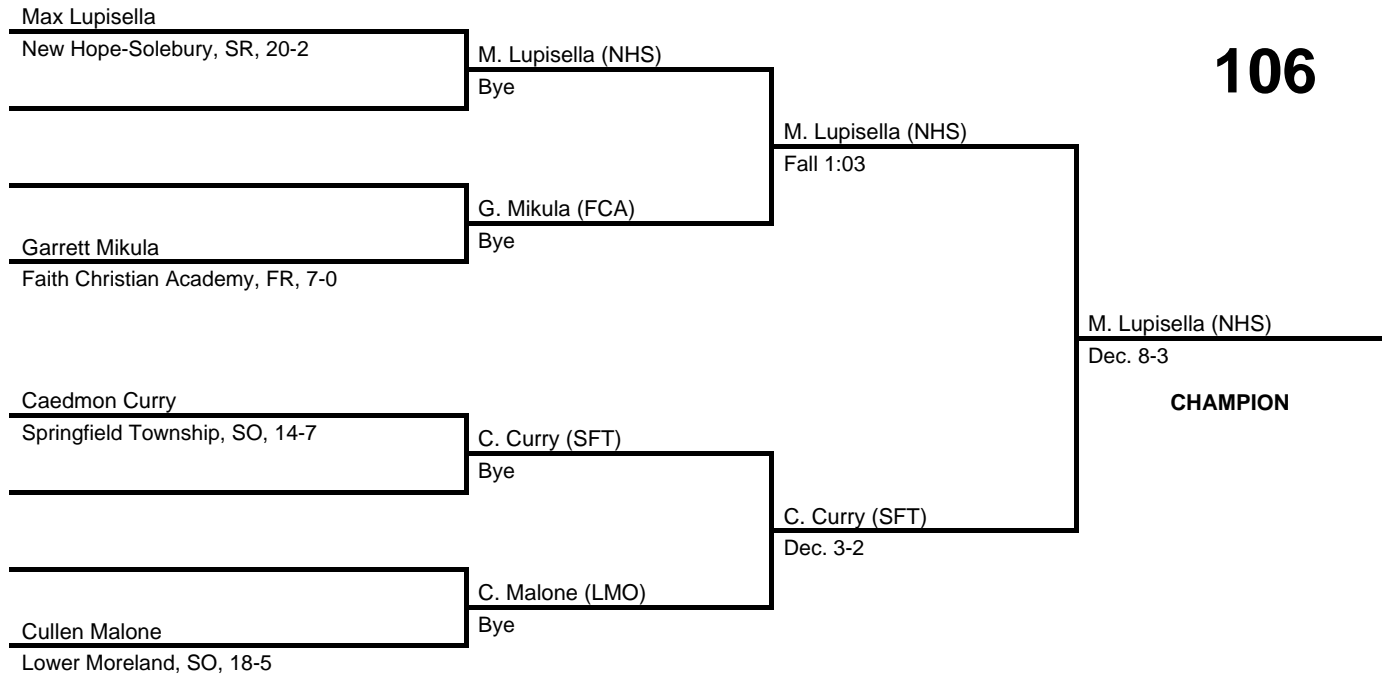

2017 District 1/12 AA

at Church Farm School -- February 25, 2017

results provided by
PA-Wrestling.com

Team Scores

Team scores are official and final.

Place	Pts	School (Abbreviation)	1st	2nd	3rd
1.	137.0	Church Farm School (CFS)	4	-	4
2.	109.0	Faith Christian Academy (FCA)	3	2	-
3.	105.0	Lower Moreland (LMO)	2	1	3
4.	102.0	Springfield Township (SFT)	1	2	4
5.	100.0	Bishop McDevitt (BM12)	1	3	2
6.	70.0	New Hope-Solebury (NHS)	1	3	-
7.	58.0	Valley Forge Military Academy (VFMA)	2	-	1
8.	56.0	Bristol (BRI)	-	2	-
9.	16.0	Delaware Co. Christian (DCC)	-	1	-
10.	14.0	Conwell Egan (CEC)	-	-	-
11.	4.0	Phil-Mont Christian (PMC)	-	-	-

2017 District 1/12 AA

at Church Farm School -- February 25, 2017

results provided by
PA-Wrestling.com