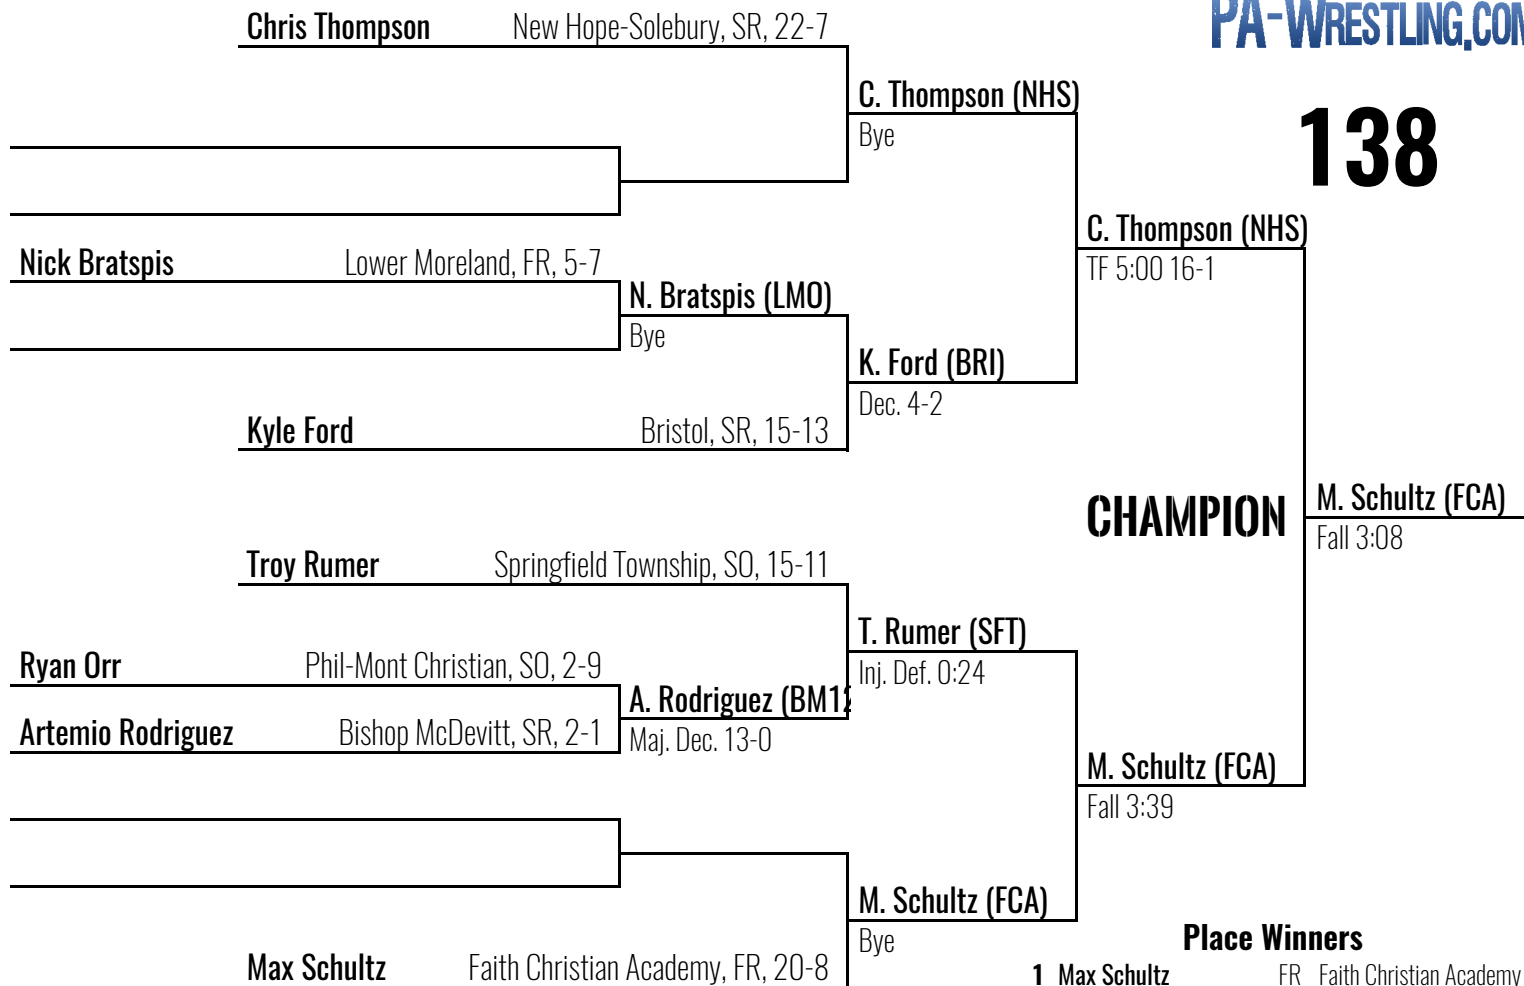

2017 District 1/12 AA

Church Farm School February 25, 2017

results provided by

PA-WRESTLING.COM

138

Place Winners

- **1 Max Schultz** FR Faith Christian Academy
- **2 Chris Thompson** SR New Hope-Solebury
- **3 Troy Rumer** SO Springfield Township
- **4 Artemio Rodriguez** SR Bishop McDevitt