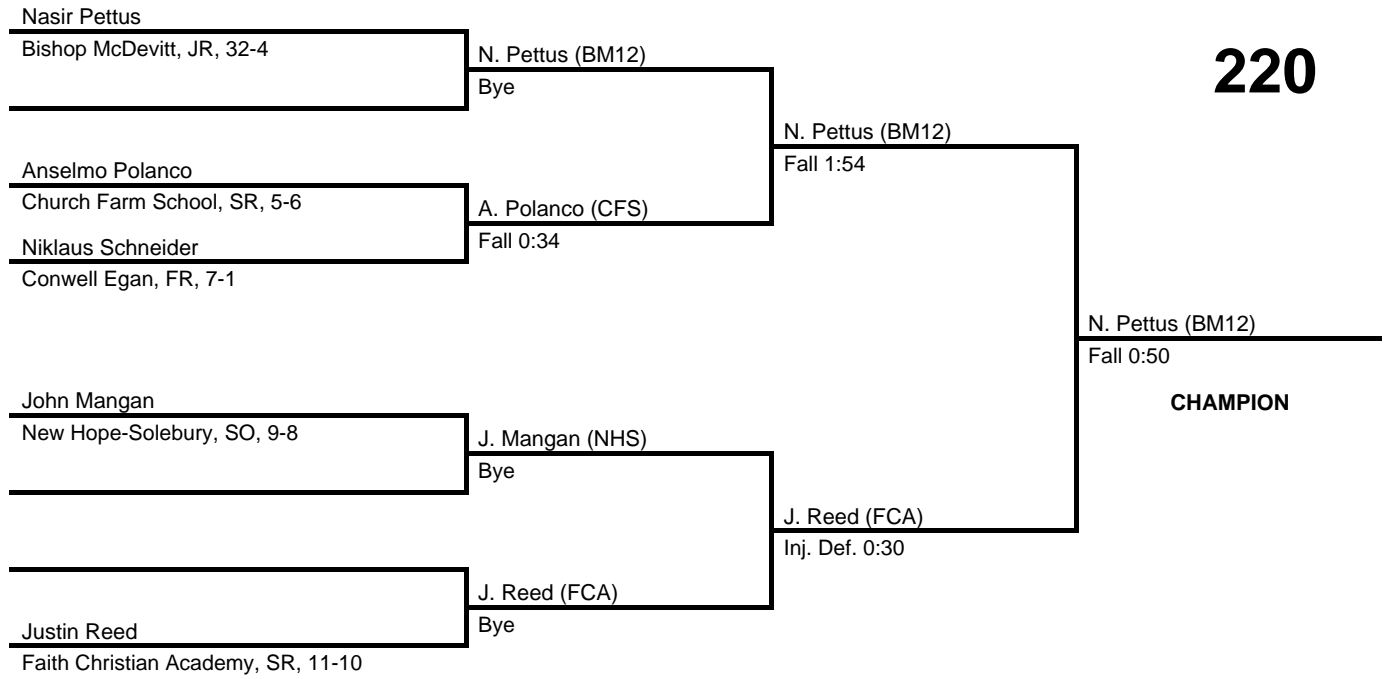

2017 District 1/12 AA

at Church Farm School -- February 25, 2017

results provided by
PA-Wrestling.com