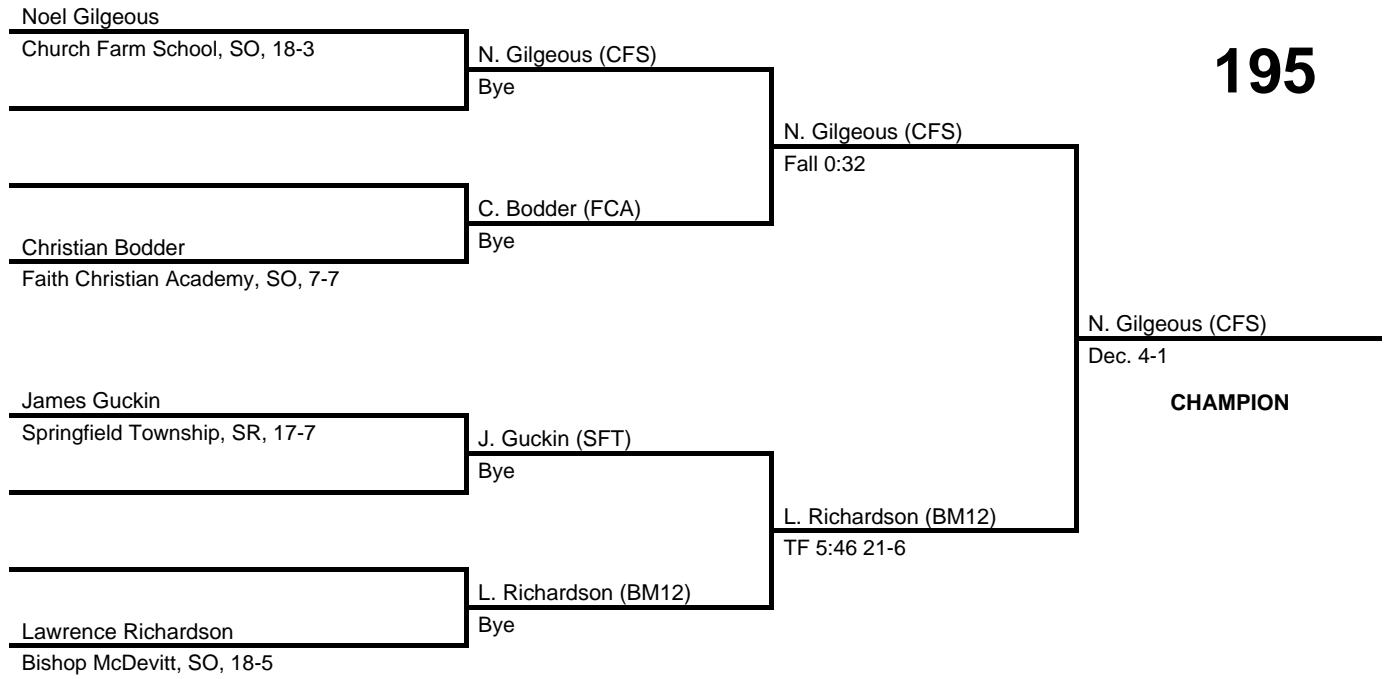

170

2017 District 1/12 AA

at Church Farm School -- February 25, 2017

results provided by
PA-Wrestling.com

182

2017 District 1/12 AA

at Church Farm School -- February 25, 2017

results provided by
PA-Wrestling.com