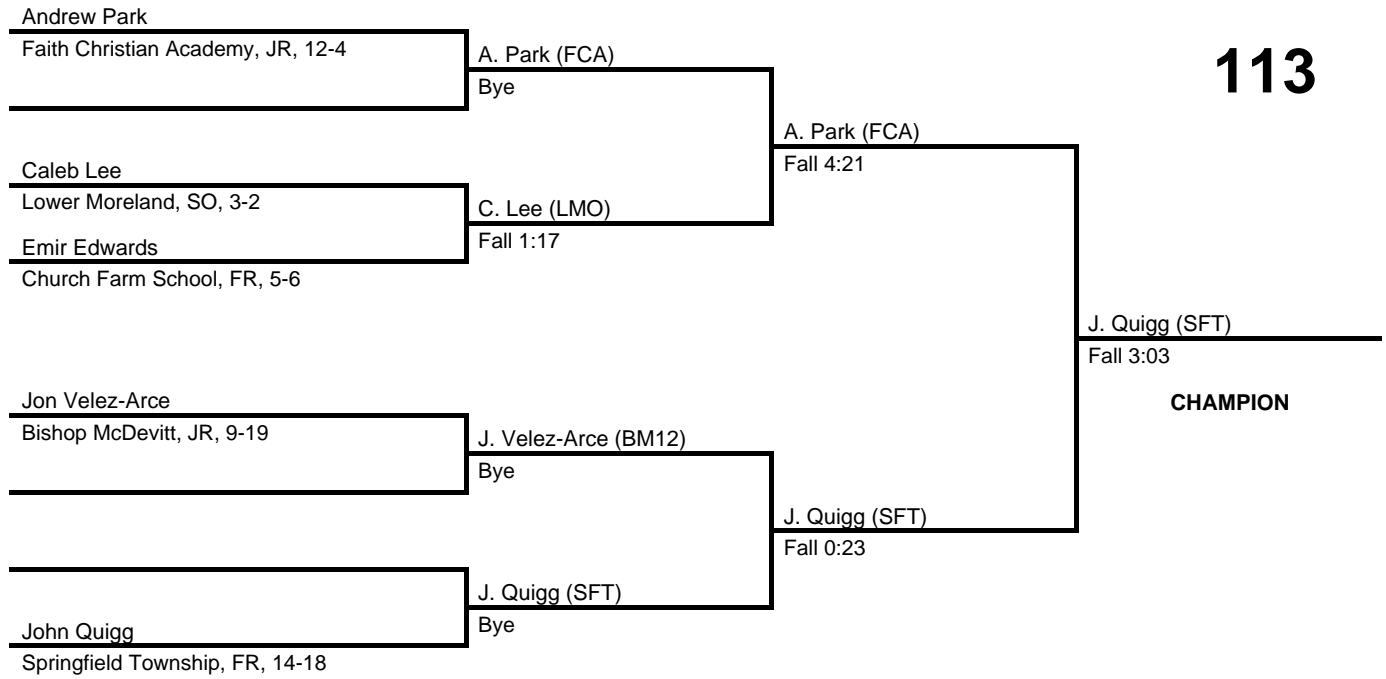

2017 District 1/12 AA

at Church Farm School -- February 25, 2017

results provided by
PA-Wrestling.com

113