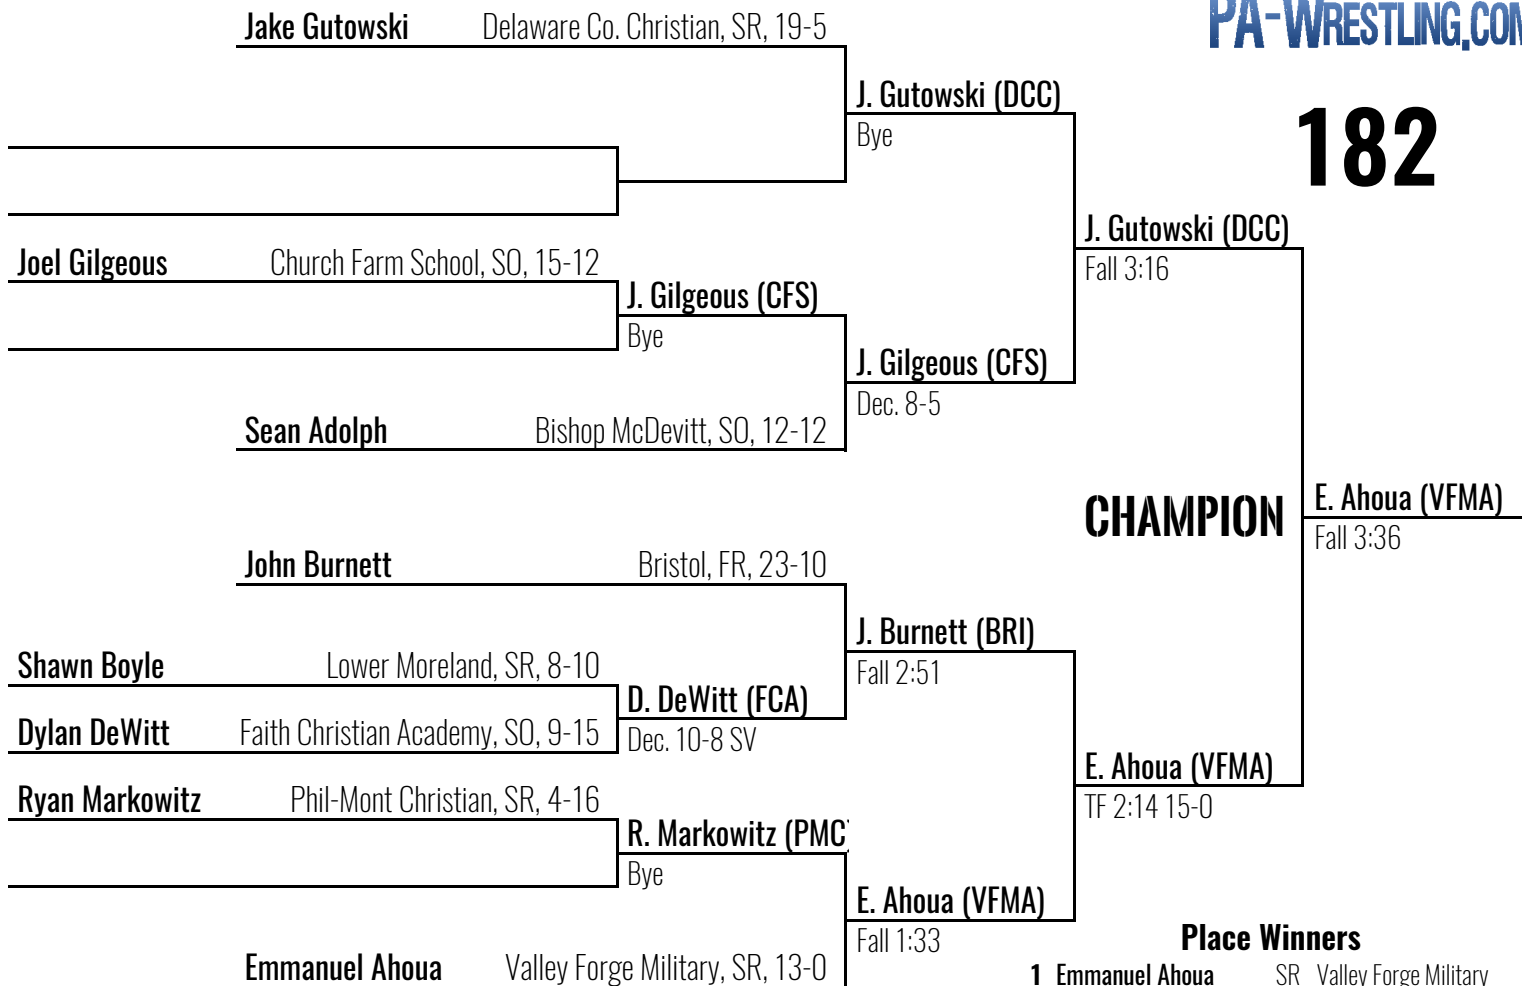

2017 District 1/12 AA

Church Farm School February 25, 2017

results provided by

PA-WRESTLING.COM

182

Place Winners

1	Emmanuel Ahoua	SR	Valley Forge Military
2	Jake Gutowski	SR	Delaware Co. Christian
3	Joel Gilgeous	SO	Church Farm School
4	John Burnett	FR	Bristol