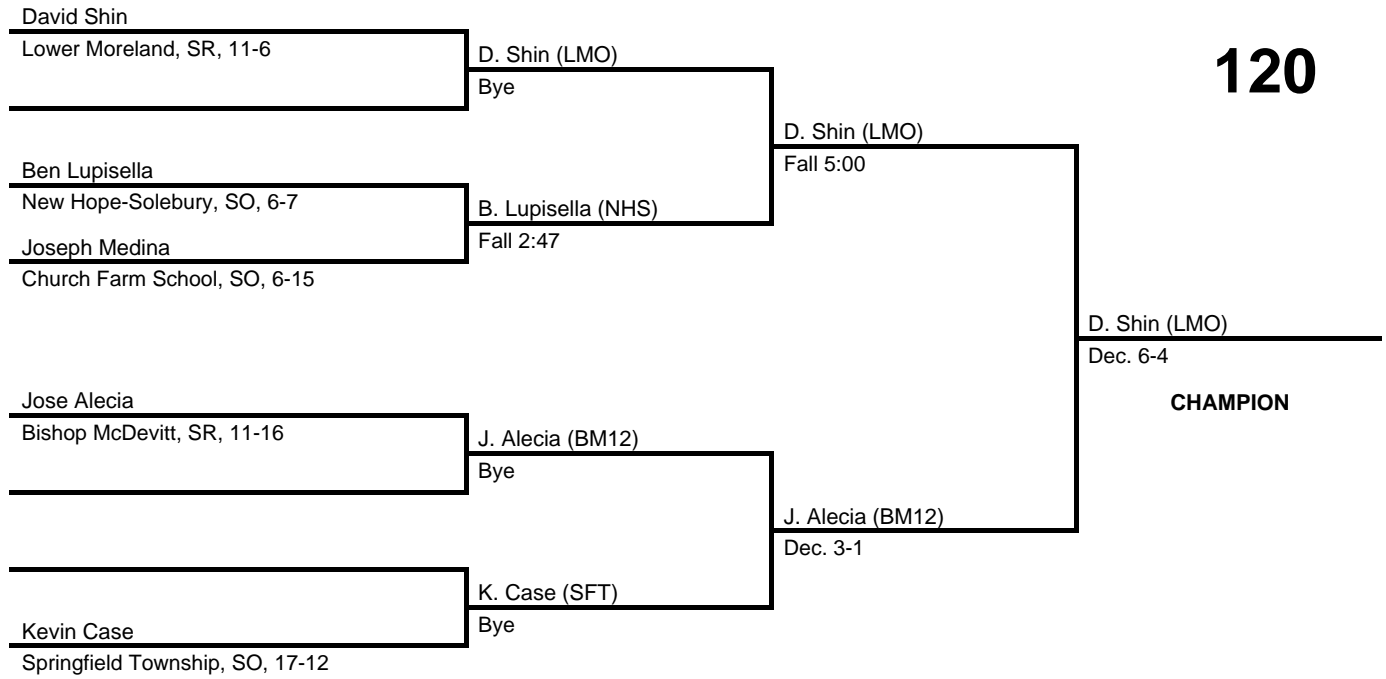

2017 District 1/12 AA

at Church Farm School -- February 25, 2017

results provided by
PA-Wrestling.com

120