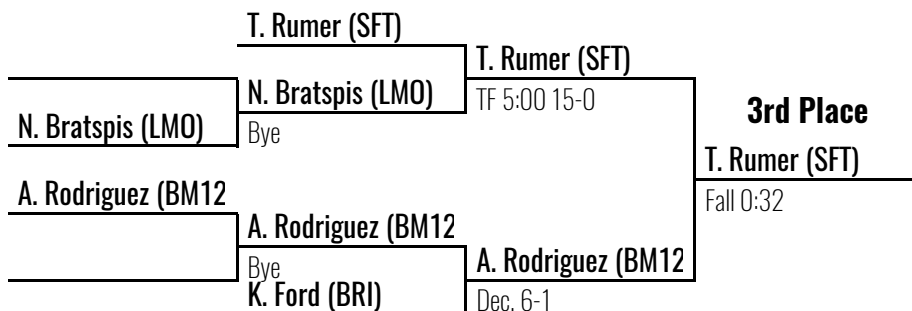

2017 District 1/12 AA

Church Farm School February 25, 2017

results provided by

PA-WRESTLING.COM

138

Place Winners

- **1 Max Schultz** FR Faith Christian Academy
- **2 Chris Thompson** SR New Hope-Solebury
- **3 Troy Rumer** SO Springfield Township
- **4 Artemio Rodriguez** SR Bishop McDevitt