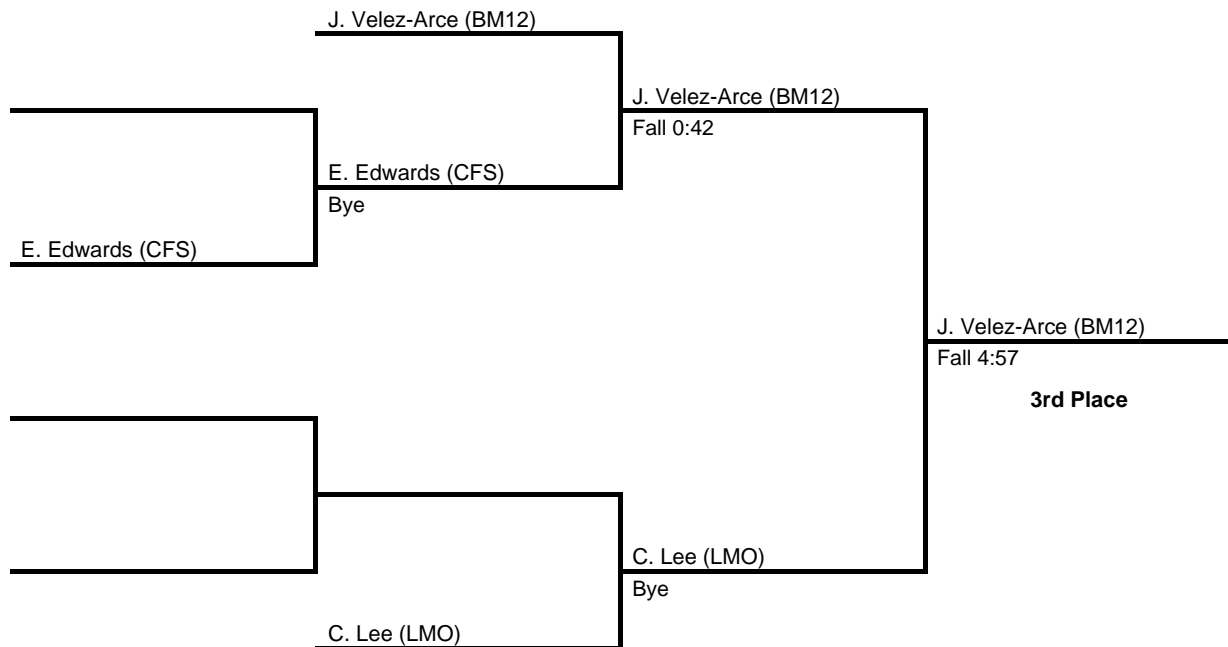

2017 District 1/12 AA

at Church Farm School -- February 25, 2017

results provided by
PA-Wrestling.com

2017 District 1/12 AA

at Church Farm School -- February 25, 2017

results provided by
PA-Wrestling.com

113