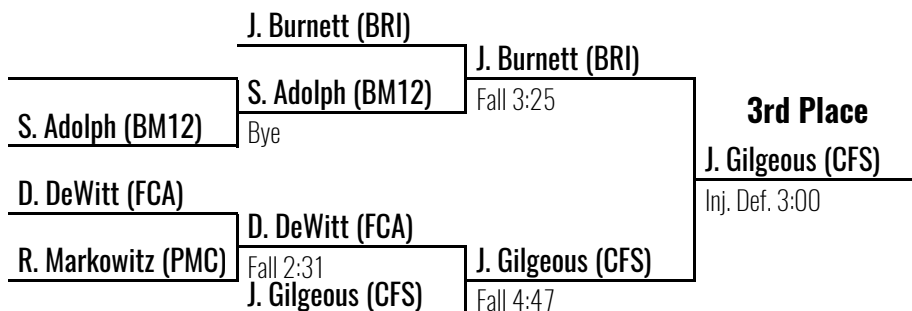

2017 District 1/12 AA

Church Farm School February 25, 2017

results provided by

PA-WRESTLING.COM

182

Place Winners

- | | | | |
|----------|-----------------------|----|------------------------|
| 1 | Emmanuel Ahoua | SR | Valley Forge Military |
| 2 | Jake Gutowski | SR | Delaware Co. Christian |
| 3 | Joel Gilgeous | SO | Church Farm School |
| 4 | John Burnett | FR | Bristol |