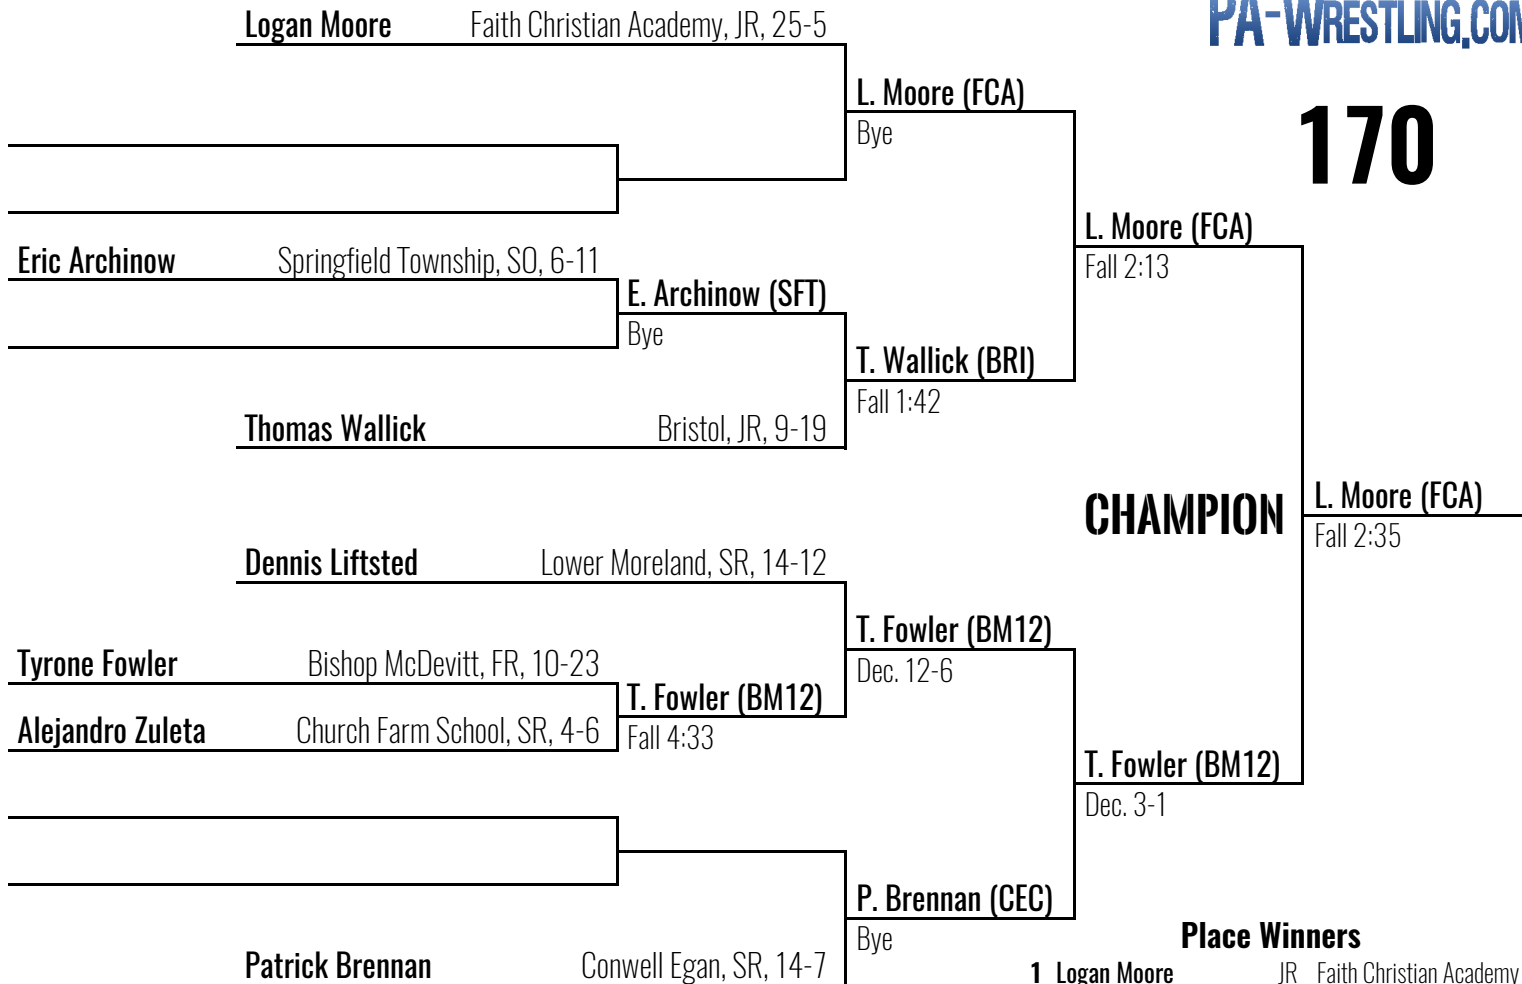

Place Winners

- | | |
|--------------------------|----------------------------|
| 1 Logan Moore | JR Faith Christian Academy |
| 2 Tyrone Fowler | FR Bishop McDevitt |
| 3 Dennis Liftsted | SR Lower Moreland |
| 4 Patrick Brennan | SR Conwell Egan |