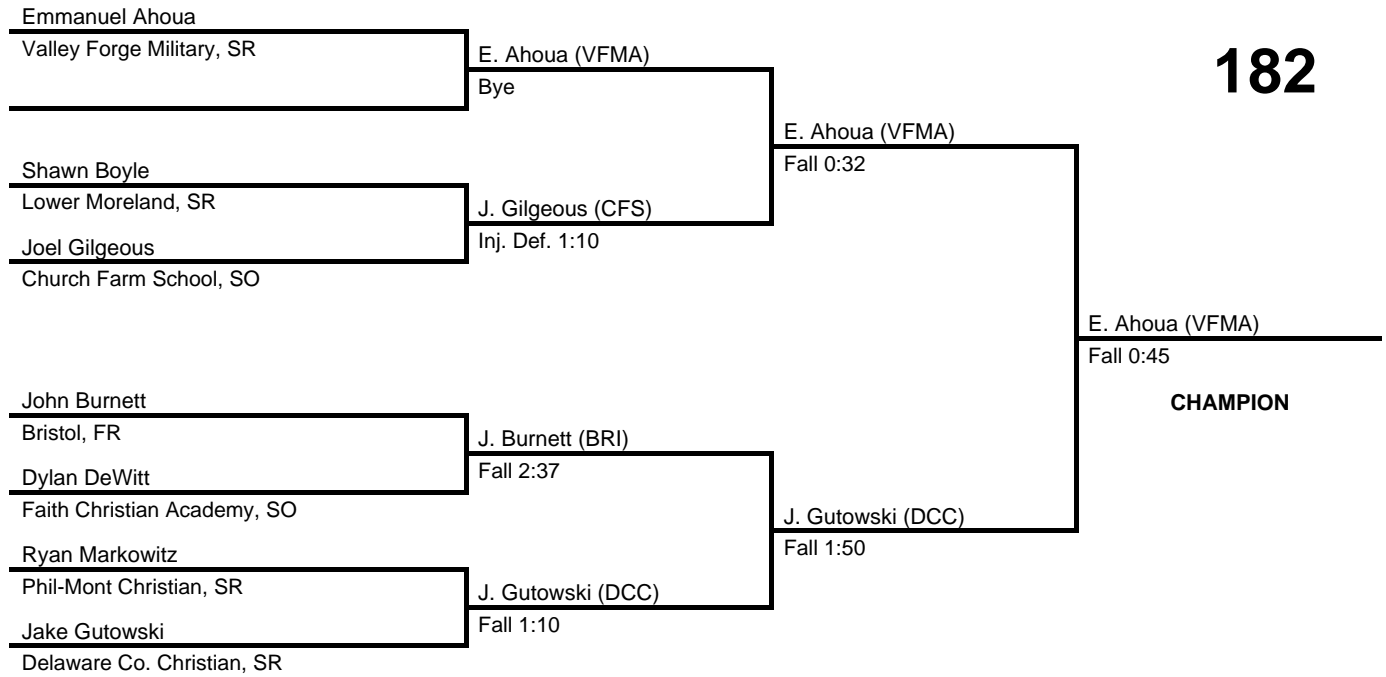

2017 Bicentennial League Championships

at Church Farm School -- February 18, 2017

results provided by
PA-Wrestling.com