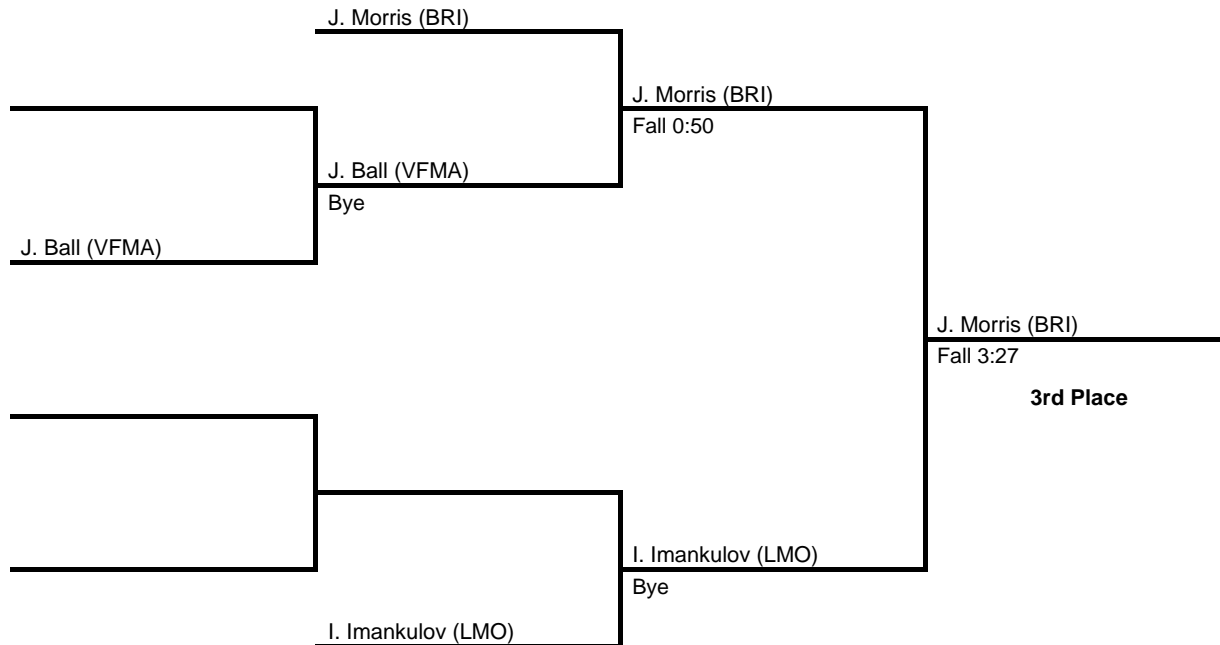

2017 Bicentennial League Championships

at Church Farm School -- February 18, 2017

results provided by
PA-Wrestling.com

2017 Bicentennial League Championships

at Church Farm School -- February 18, 2017

results provided by
PA-Wrestling.com