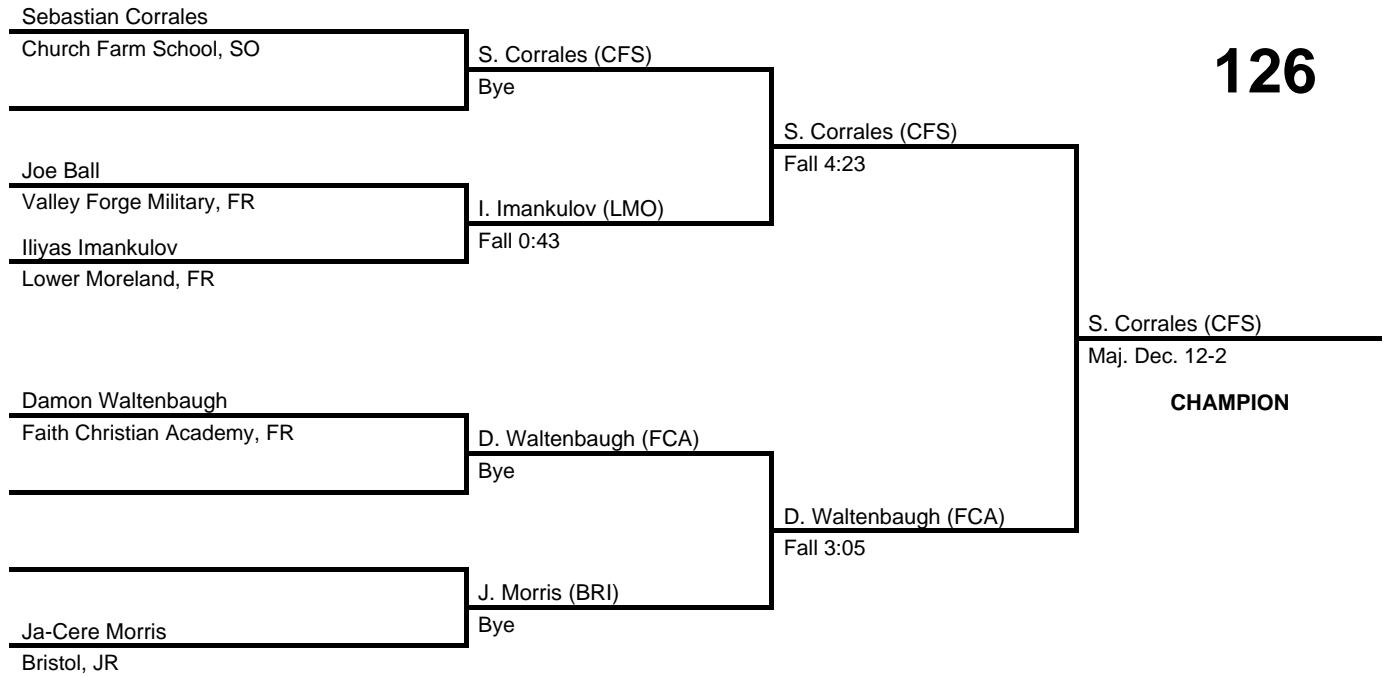

2017 Bicentennial League Championships

at Church Farm School -- February 18, 2017

results provided by
PA-Wrestling.com

Team Scores

Team scores are final and official.

Place	Pts	School (Abbreviation)	1st	2nd	3rd	4th
1.	139.0	Church Farm School (CFS)	4	1	3	3
2.	127.0	Faith Christian Academy (FCA)	4	2	2	-
3.	113.0	Lower Moreland (LMO)	1	4	3	1
4.	88.0	Bristol (BRI)	1	2	2	2
5.	73.0	New Hope-Solebury (NHS)	2	2	1	1
6.	67.0	Valley Forge Military (VFMA)	2	1	1	1
7.	34.0	Delaware Co. Christian (DCC)	-	2	-	-
8.	5.0	Phil-Mont Christian (PMC)	-	-	-	1

2017 Bicentennial League Championships

at Church Farm School -- February 18, 2017

results provided by
PA-Wrestling.com

2017 Bicentennial League Championships

at Church Farm School -- February 18, 2017

results provided by
PA-Wrestling.com