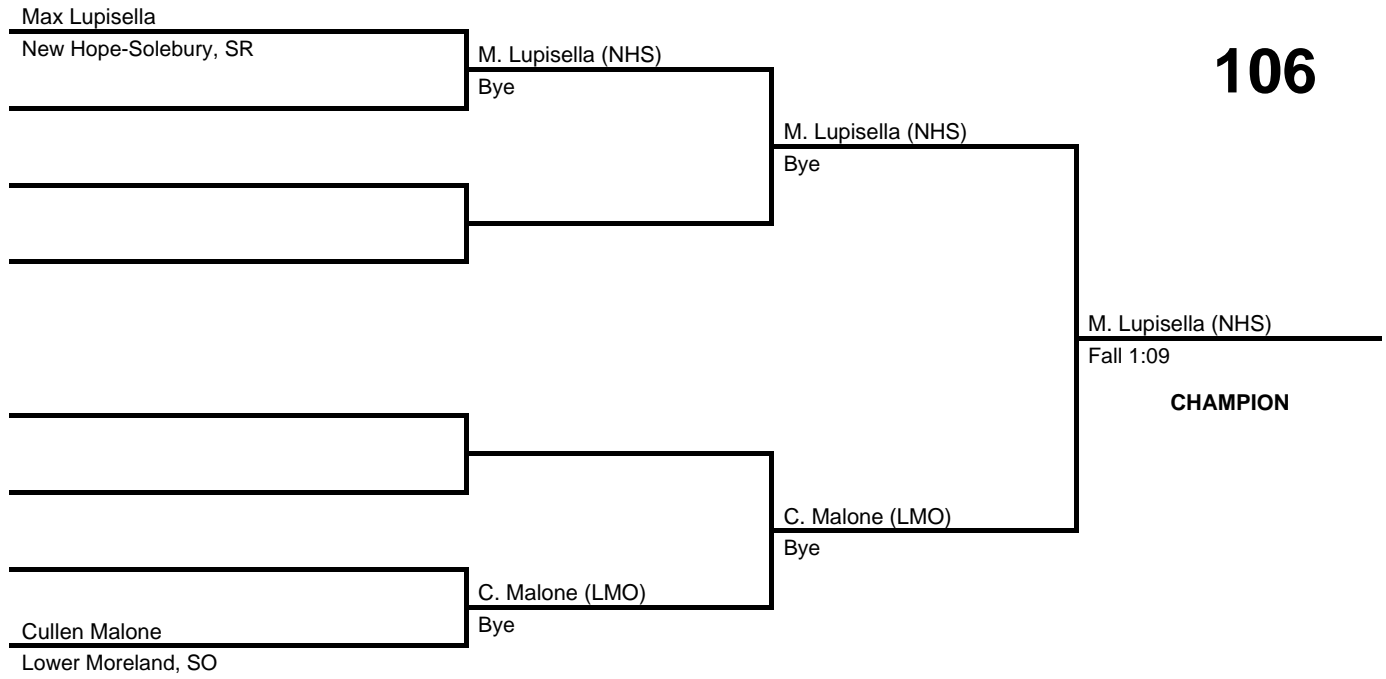

2017 Bicentennial League Championships

at Church Farm School -- February 18, 2017

results provided by
PA-Wrestling.com

Team Scores

Team scores are final and official.

Place	Pts	School (Abbreviation)	1st	2nd	3rd	4th
1.	139.0	Church Farm School (CFS)	4	1	3	3
2.	127.0	Faith Christian Academy (FCA)	4	2	2	-
3.	113.0	Lower Moreland (LMO)	1	4	3	1
4.	88.0	Bristol (BRI)	1	2	2	2
5.	73.0	New Hope-Solebury (NHS)	2	2	1	1
6.	67.0	Valley Forge Military (VFMA)	2	1	1	1
7.	34.0	Delaware Co. Christian (DCC)	-	2	-	-
8.	5.0	Phil-Mont Christian (PMC)	-	-	-	1

2017 Bicentennial League Championships

at Church Farm School -- February 18, 2017

results provided by
PA-Wrestling.com

2017 Bicentennial League Championships

at Church Farm School -- February 18, 2017

results provided by
PA-Wrestling.com