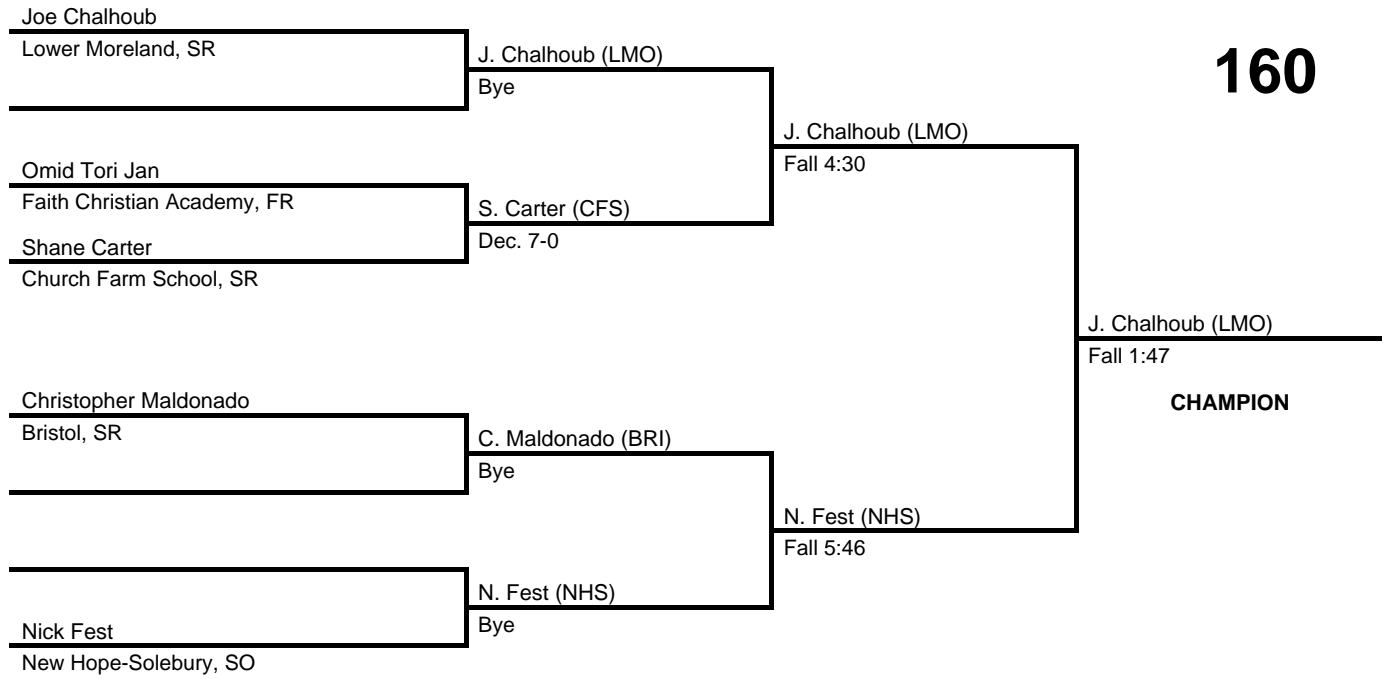

2017 Bicentennial League Championships

at Church Farm School -- February 18, 2017

results provided by
PA-Wrestling.com