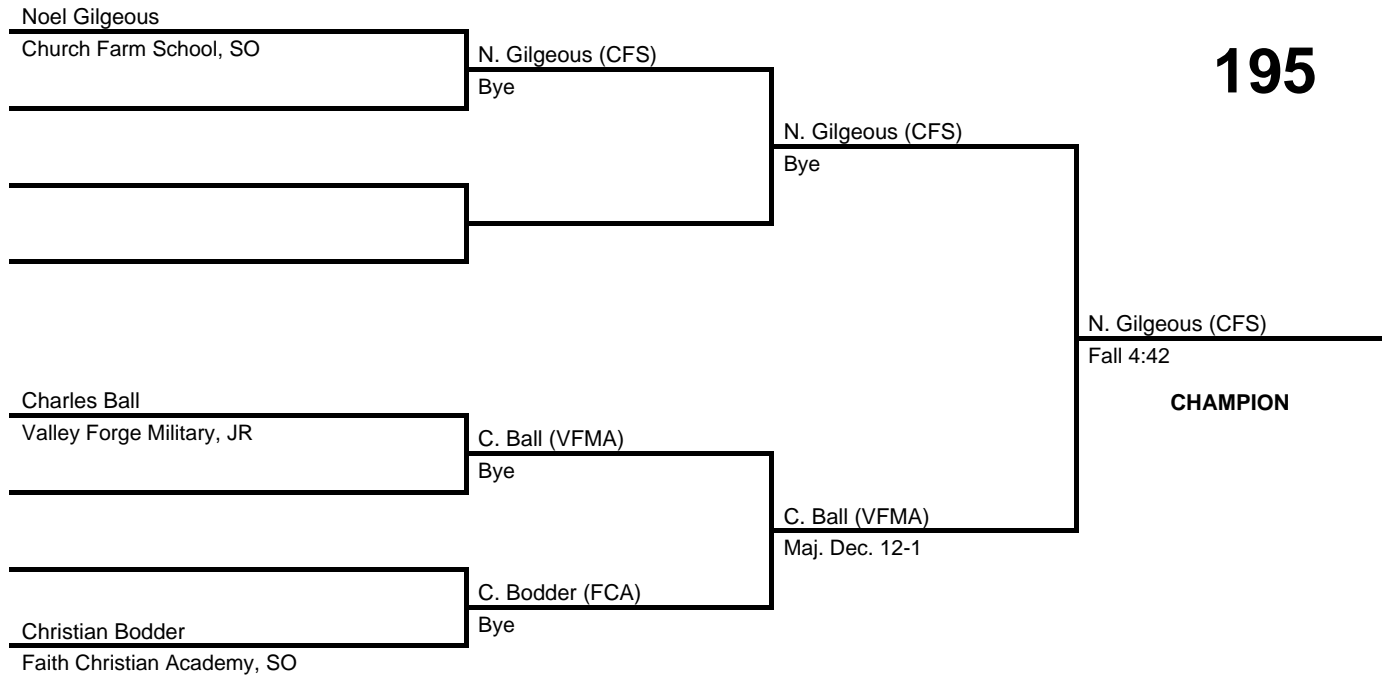

152

2017 Bicentennial League Championships

at Church Farm School -- February 18, 2017

results provided by
PA-Wrestling.com

2017 Bicentennial League Championships

at Church Farm School -- February 18, 2017

results provided by
PA-Wrestling.com

2017 Bicentennial League Championships

at Church Farm School -- February 18, 2017

results provided by
PA-Wrestling.com

2017 Bicentennial League Championships

at Church Farm School -- February 18, 2017

results provided by
PA-Wrestling.com