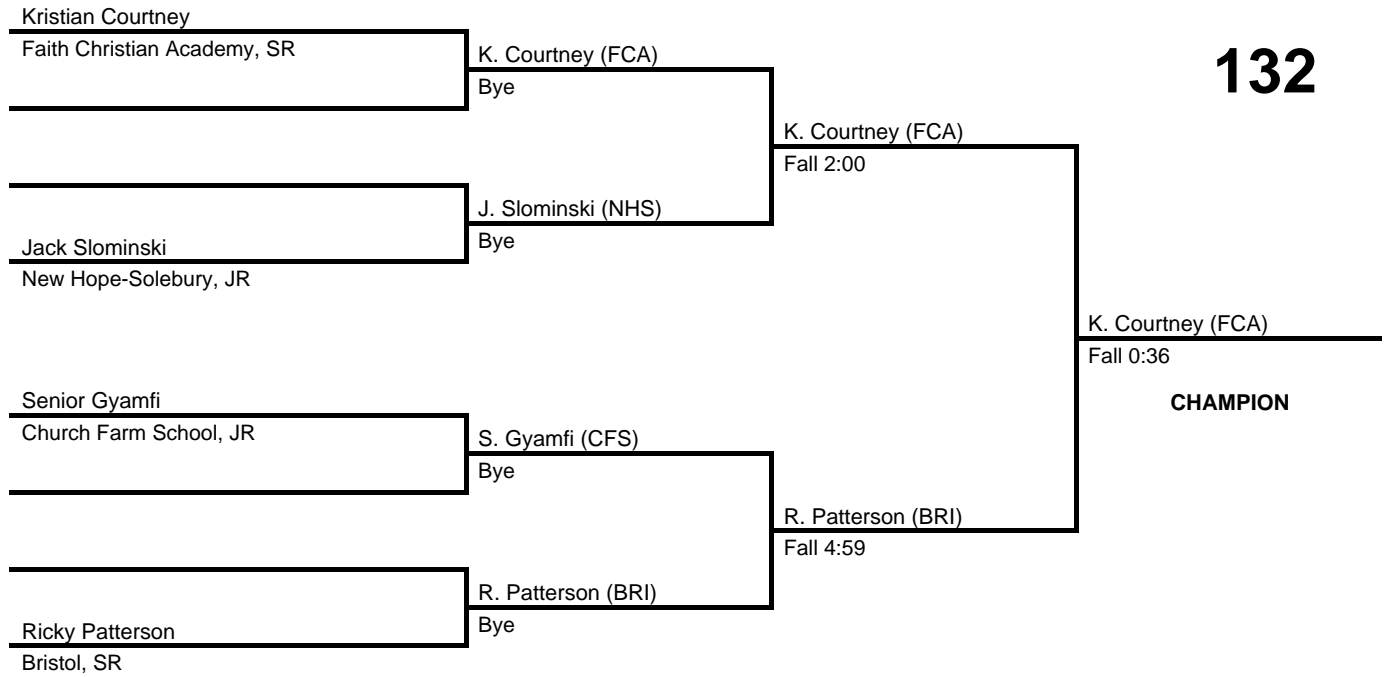

2017 Bicentennial League Championships

at Church Farm School -- February 18, 2017

results provided by
PA-Wrestling.com