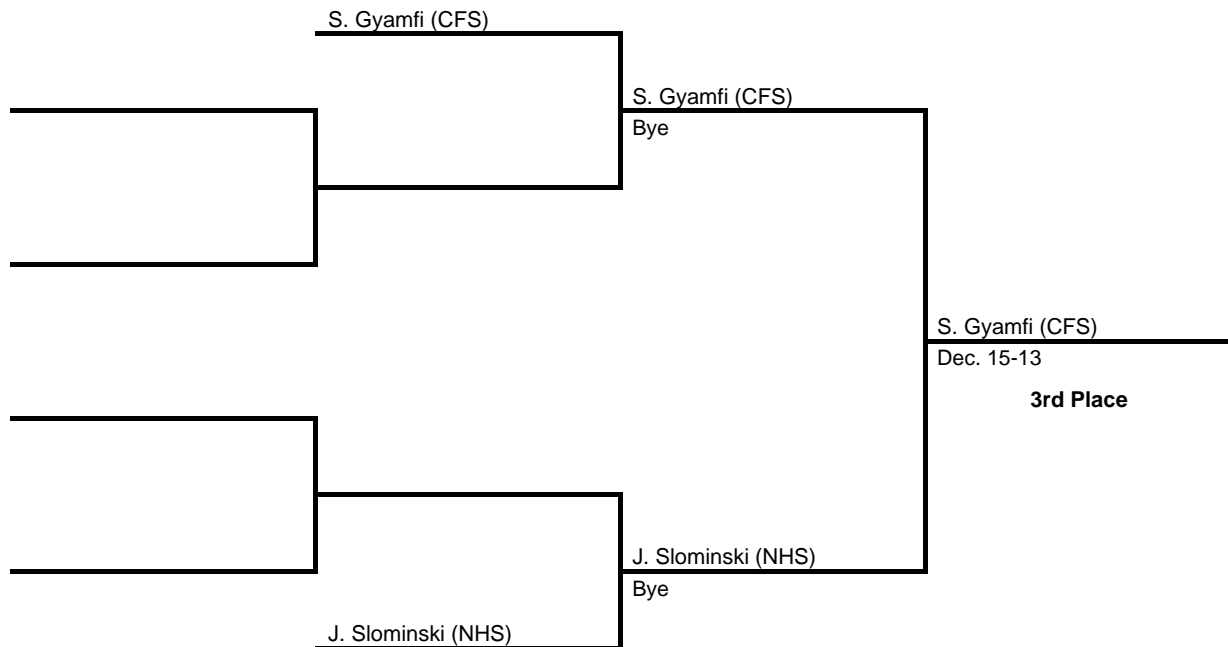

2017 Bicentennial League Championships

at Church Farm School -- February 18, 2017

results provided by
PA-Wrestling.com