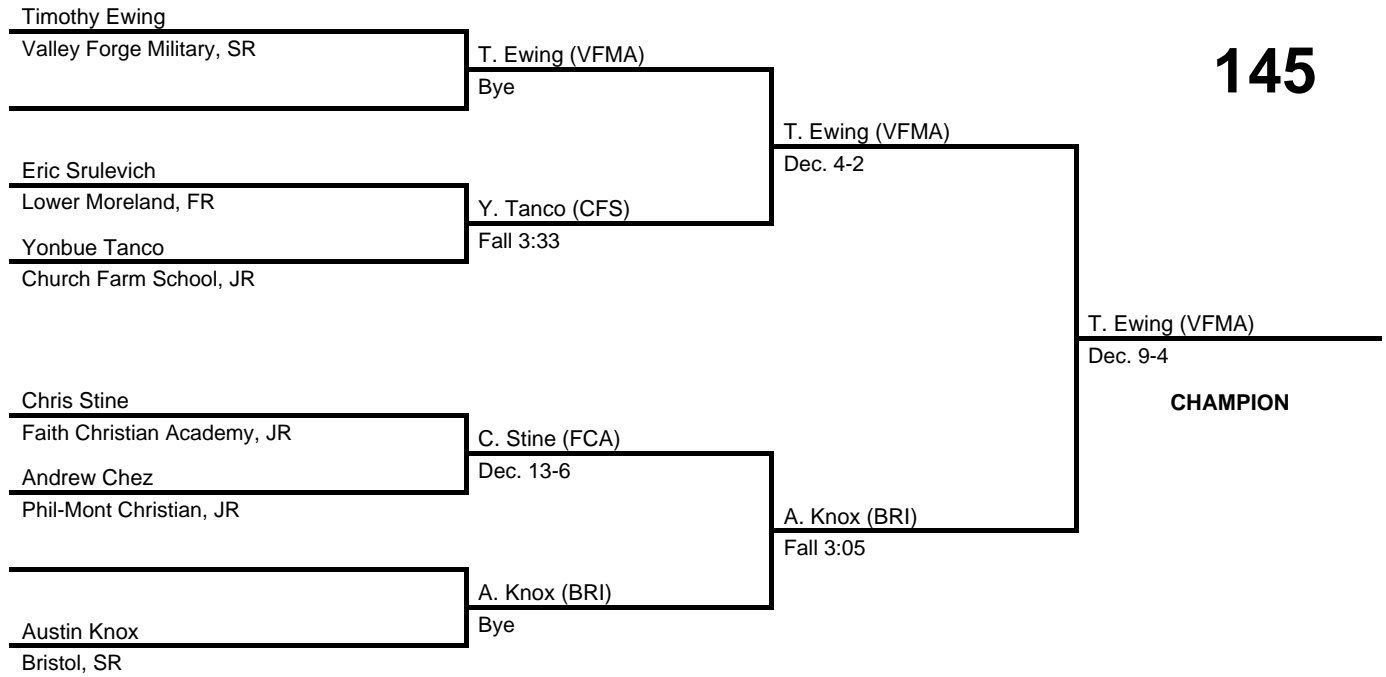

2017 Bicentennial League Championships

at Church Farm School -- February 18, 2017

results provided by
PA-Wrestling.com

145