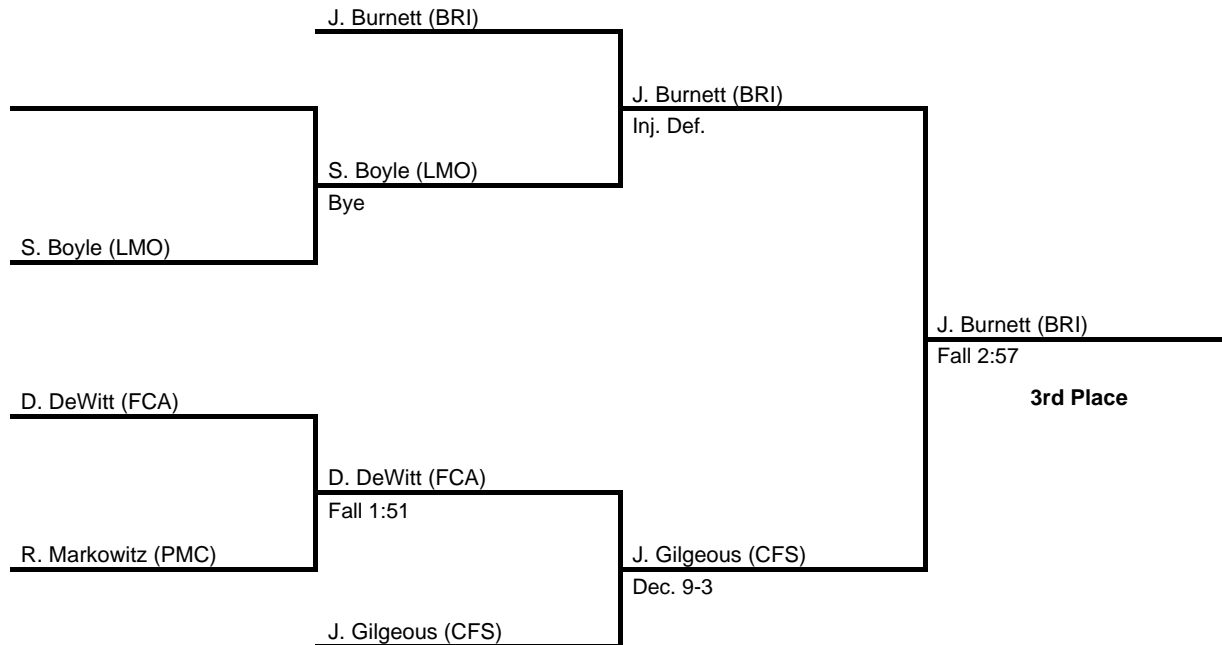

152

2017 Bicentennial League Championships

at Church Farm School -- February 18, 2017

results provided by
PA-Wrestling.com

2017 Bicentennial League Championships

at Church Farm School -- February 18, 2017

results provided by
PA-Wrestling.com

2017 Bicentennial League Championships

at Church Farm School -- February 18, 2017

results provided by
PA-Wrestling.com

2017 Bicentennial League Championships

at Church Farm School -- February 18, 2017

results provided by
PA-Wrestling.com