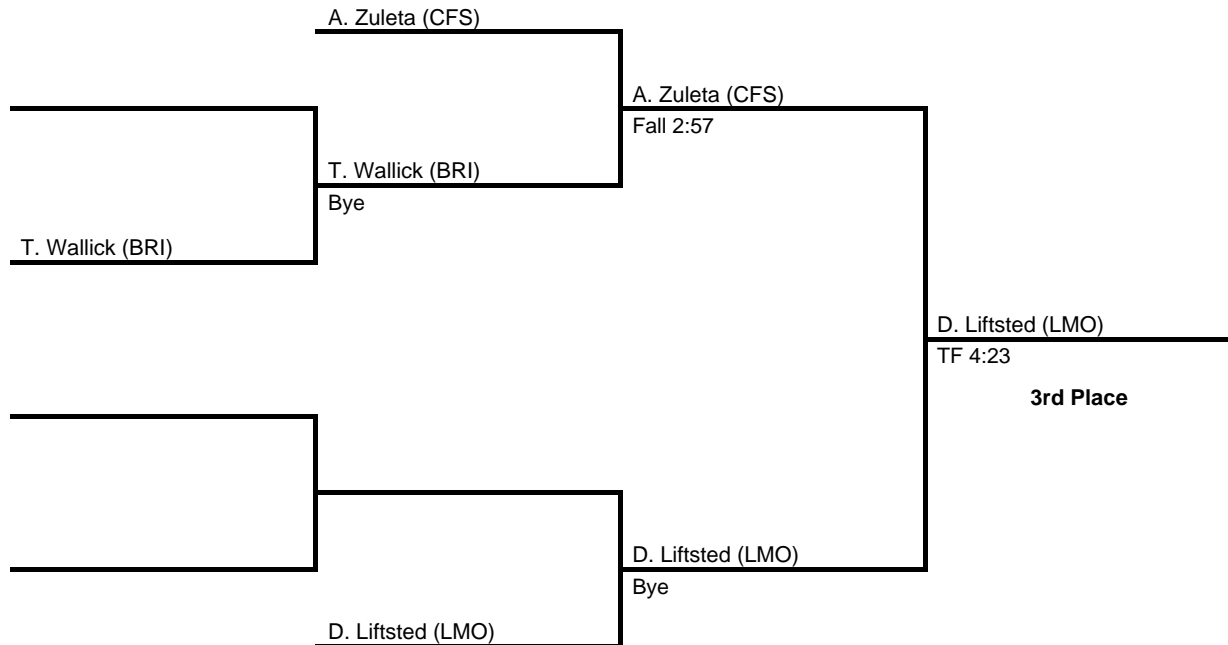

152

2017 Bicentennial League Championships

at Church Farm School -- February 18, 2017

results provided by
PA-Wrestling.com

2017 Bicentennial League Championships

at Church Farm School -- February 18, 2017

results provided by
PA-Wrestling.com