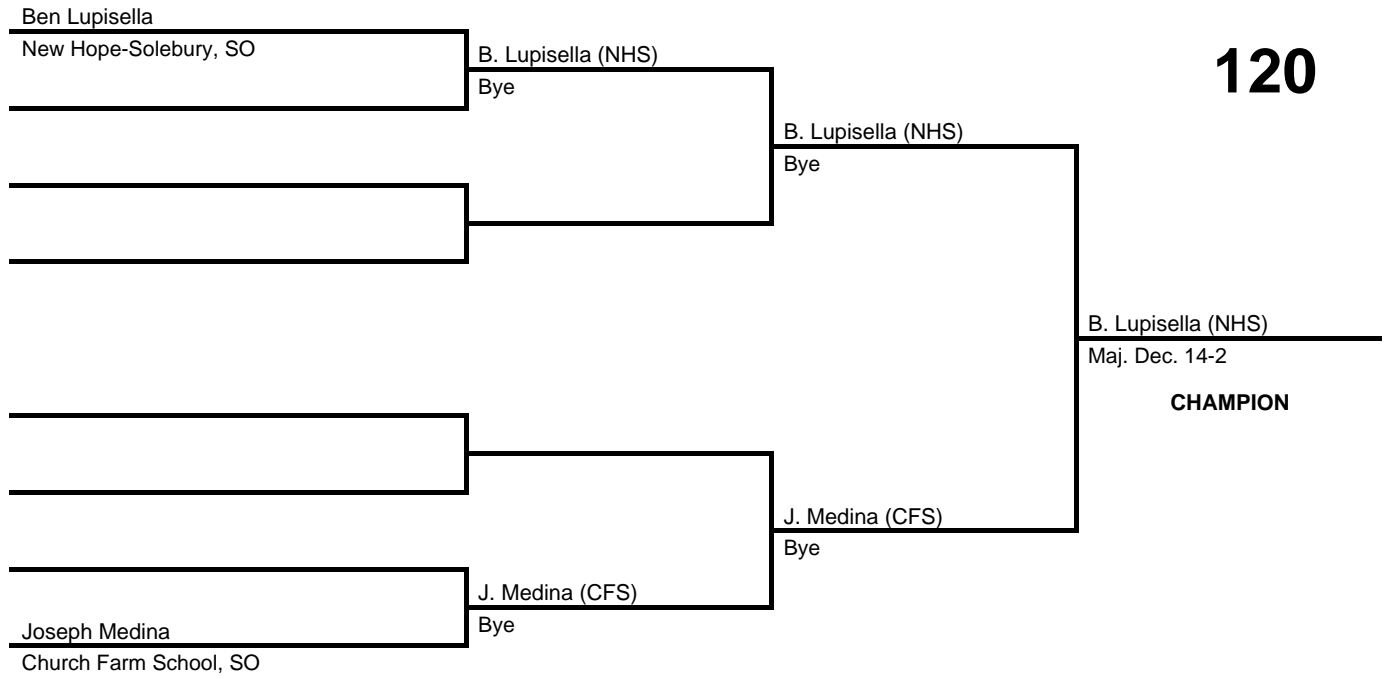

2017 Bicentennial League Championships

at Church Farm School -- February 18, 2017

results provided by
PA-Wrestling.com

Team Scores

Team scores are final and official.

Place	Pts	School (Abbreviation)	1st	2nd	3rd	4th
1.	139.0	Church Farm School (CFS)	4	1	3	3
2.	127.0	Faith Christian Academy (FCA)	4	2	2	-
3.	113.0	Lower Moreland (LMO)	1	4	3	1
4.	88.0	Bristol (BRI)	1	2	2	2
5.	73.0	New Hope-Solebury (NHS)	2	2	1	1
6.	67.0	Valley Forge Military (VFMA)	2	1	1	1
7.	34.0	Delaware Co. Christian (DCC)	-	2	-	-
8.	5.0	Phil-Mont Christian (PMC)	-	-	-	1

2017 Bicentennial League Championships

at Church Farm School -- February 18, 2017

results provided by
PA-Wrestling.com

2017 Bicentennial League Championships

at Church Farm School -- February 18, 2017

results provided by
PA-Wrestling.com