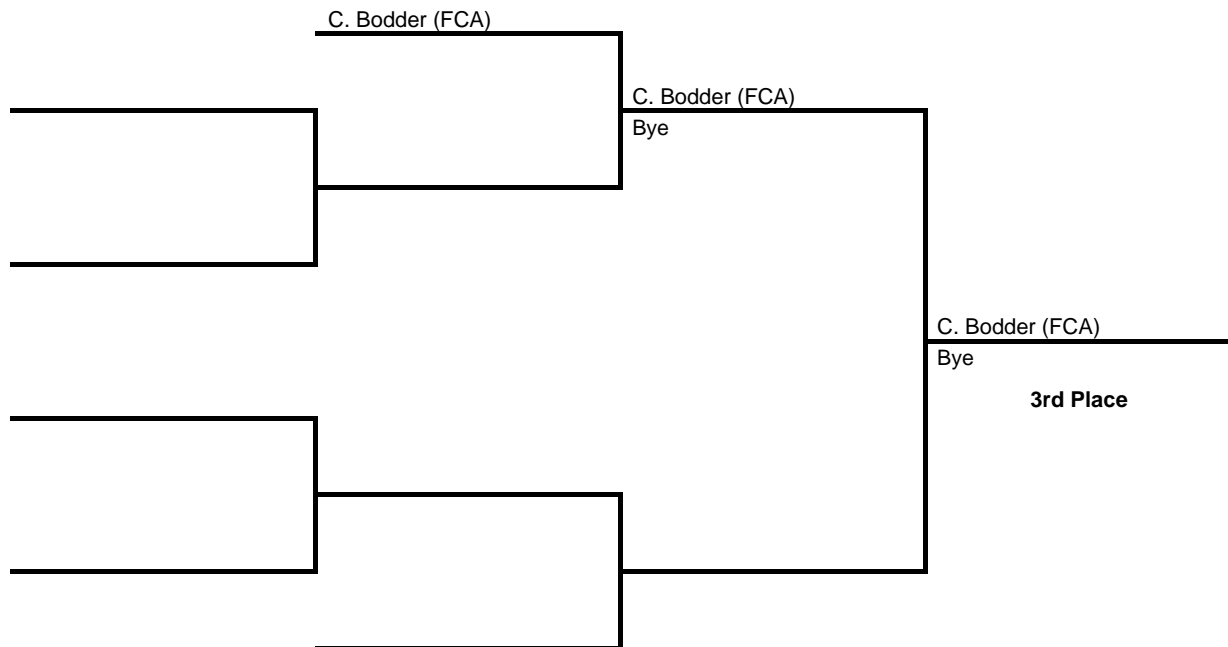

2017 Bicentennial League Championships

at Church Farm School -- February 18, 2017

results provided by
PA-Wrestling.com

2017 Bicentennial League Championships

at Church Farm School -- February 18, 2017

results provided by
PA-Wrestling.com