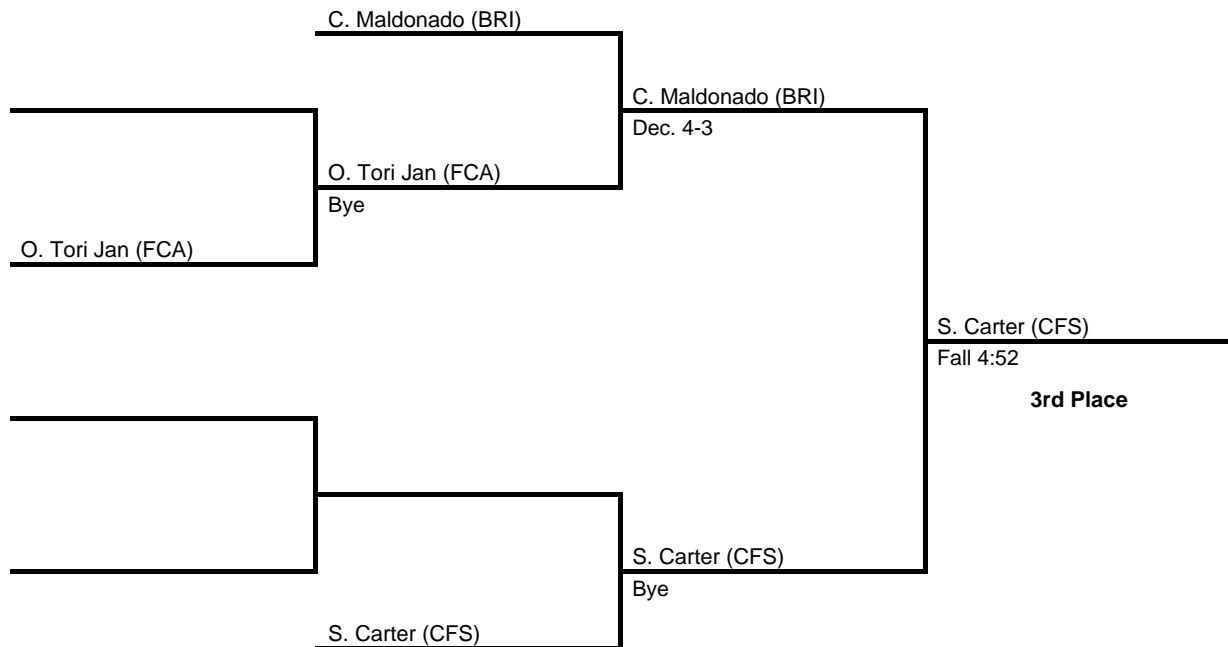

2017 Bicentennial League Championships

at Church Farm School -- February 18, 2017

results provided by
PA-Wrestling.com

2017 Bicentennial League Championships

at Church Farm School -- February 18, 2017

results provided by
PA-Wrestling.com

2017 Bicentennial League Championships

at Church Farm School -- February 18, 2017

results provided by
PA-Wrestling.com

145

2017 Bicentennial League Championships

at Church Farm School -- February 18, 2017

results provided by
PA-Wrestling.com

152

2017 Bicentennial League Championships

at Church Farm School -- February 18, 2017

results provided by
PA-Wrestling.com

2017 Bicentennial League Championships

at Church Farm School -- February 18, 2017

results provided by
PA-Wrestling.com