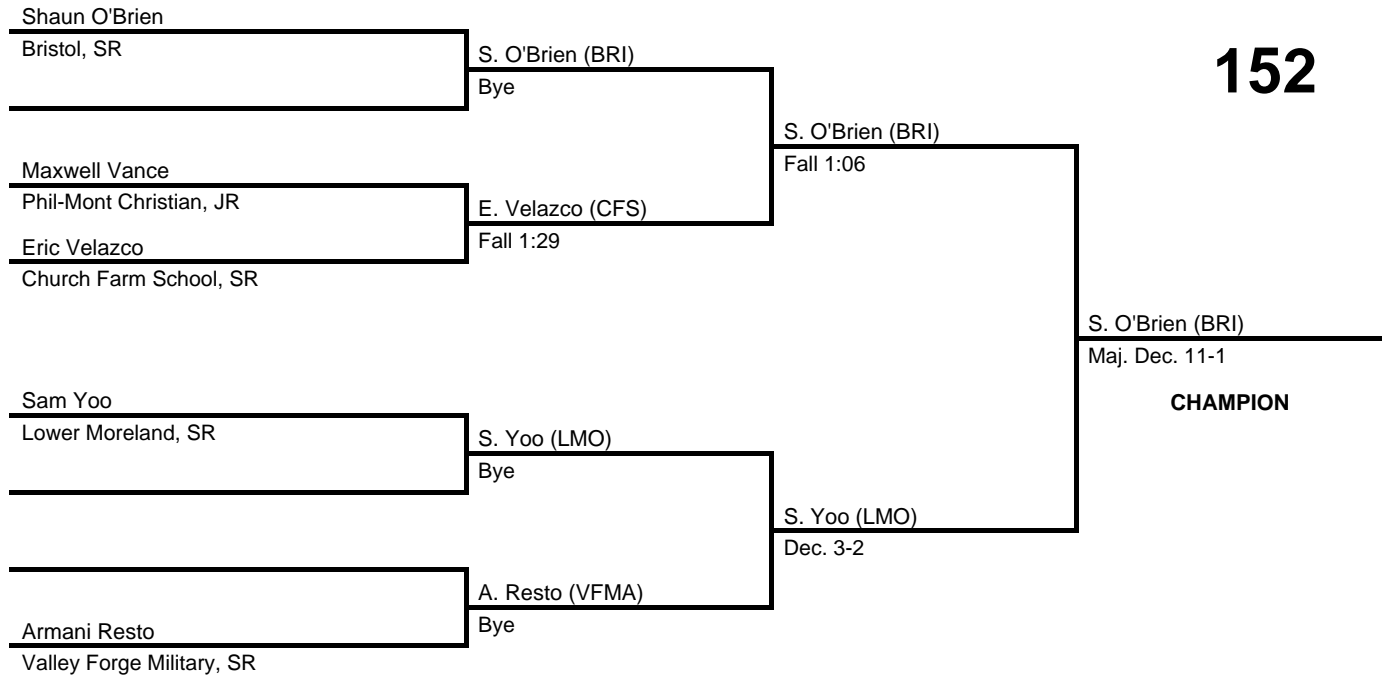

2017 Bicentennial League Championships

at Church Farm School -- February 18, 2017

results provided by
PA-Wrestling.com

152