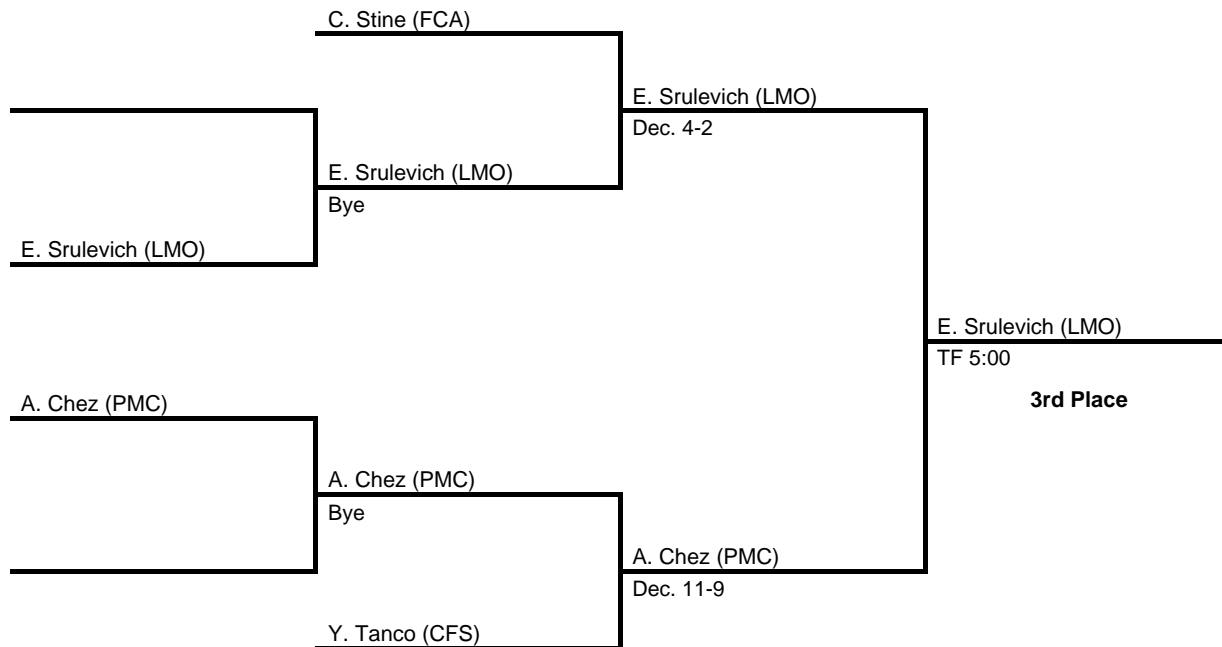

2017 Bicentennial League Championships

at Church Farm School -- February 18, 2017

results provided by
PA-Wrestling.com

145