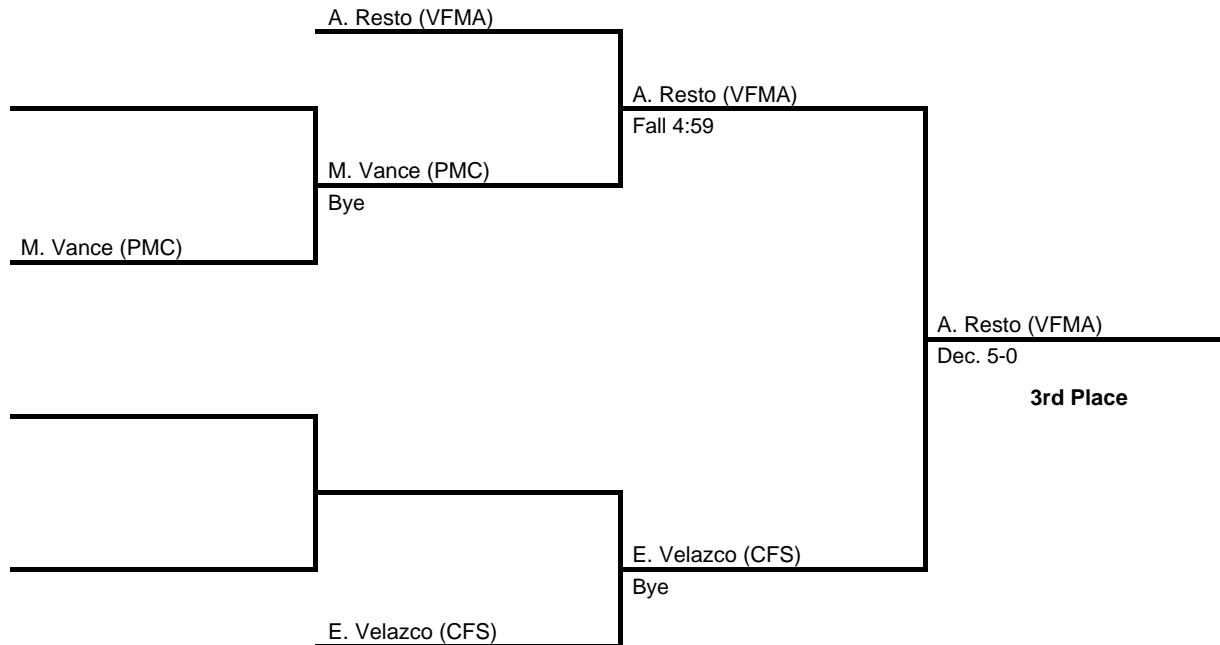

2017 Bicentennial League Championships

at Church Farm School -- February 18, 2017

results provided by
PA-Wrestling.com

145

2017 Bicentennial League Championships

at Church Farm School -- February 18, 2017

results provided by
PA-Wrestling.com

152

2017 Bicentennial League Championships

at Church Farm School -- February 18, 2017

results provided by
PA-Wrestling.com

2017 Bicentennial League Championships

at Church Farm School -- February 18, 2017

results provided by
PA-Wrestling.com