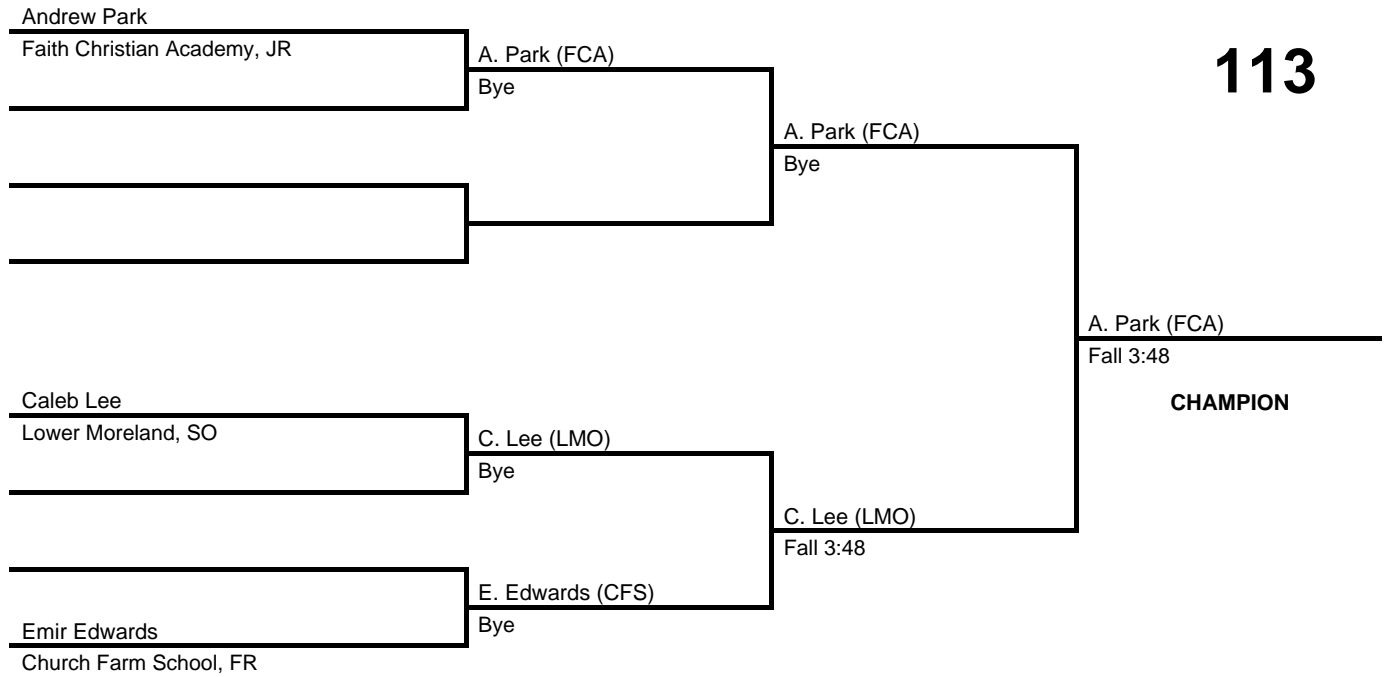

2017 Bicentennial League Championships

at Church Farm School -- February 18, 2017

results provided by
PA-Wrestling.com

Team Scores

Team scores are final and official.

Place	Pts	School (Abbreviation)	1st	2nd	3rd	4th
1.	139.0	Church Farm School (CFS)	4	1	3	3
2.	127.0	Faith Christian Academy (FCA)	4	2	2	-
3.	113.0	Lower Moreland (LMO)	1	4	3	1
4.	88.0	Bristol (BRI)	1	2	2	2
5.	73.0	New Hope-Solebury (NHS)	2	2	1	1
6.	67.0	Valley Forge Military (VFMA)	2	1	1	1
7.	34.0	Delaware Co. Christian (DCC)	-	2	-	-
8.	5.0	Phil-Mont Christian (PMC)	-	-	-	1

2017 Bicentennial League Championships

at Church Farm School -- February 18, 2017

results provided by
PA-Wrestling.com

2017 Bicentennial League Championships

at Church Farm School -- February 18, 2017

results provided by
PA-Wrestling.com