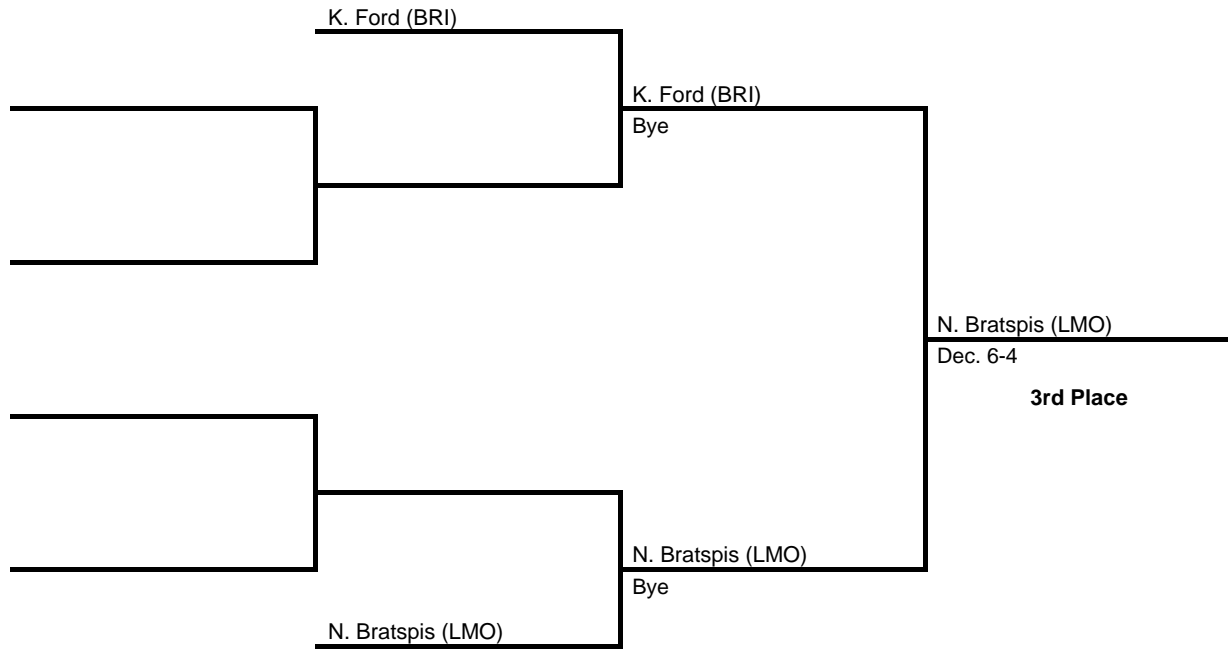

2017 Bicentennial League Championships

at Church Farm School -- February 18, 2017

results provided by
PA-Wrestling.com

2017 Bicentennial League Championships

at Church Farm School -- February 18, 2017

results provided by
PA-Wrestling.com