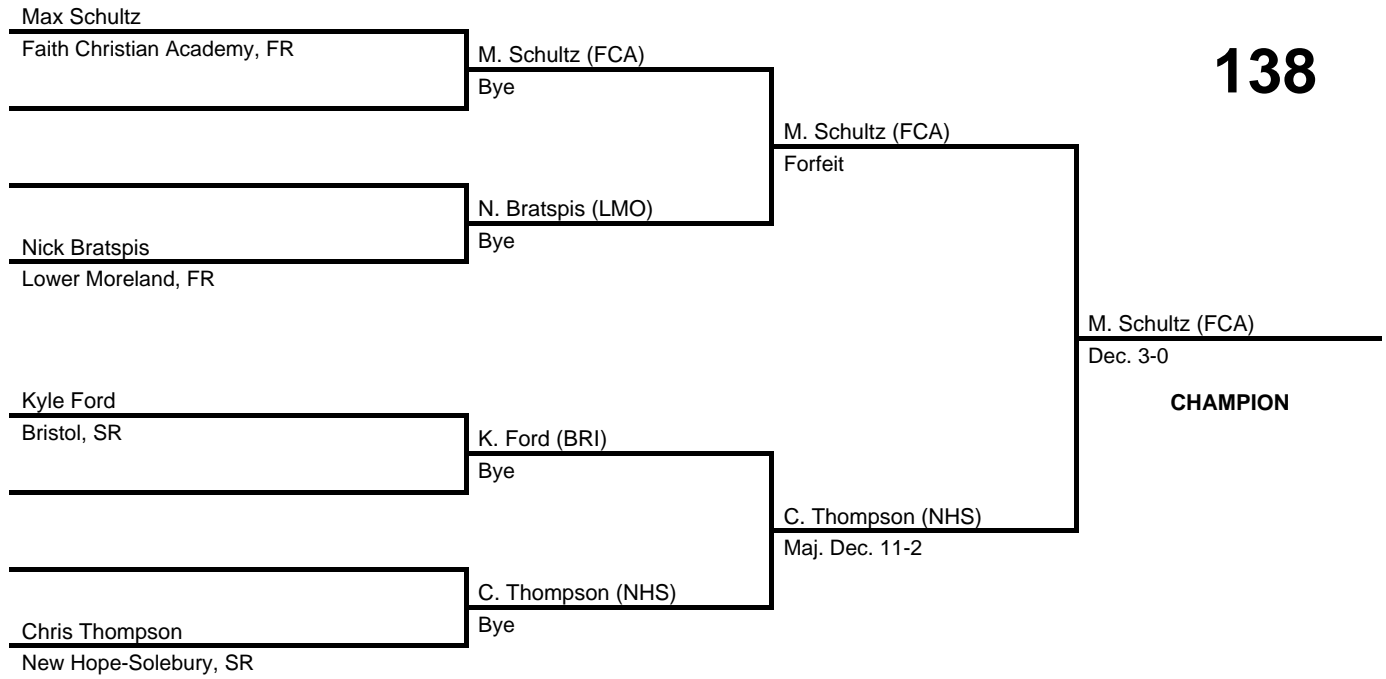

2017 Bicentennial League Championships

at Church Farm School -- February 18, 2017

results provided by
PA-Wrestling.com

2017 Bicentennial League Championships

at Church Farm School -- February 18, 2017

results provided by
PA-Wrestling.com