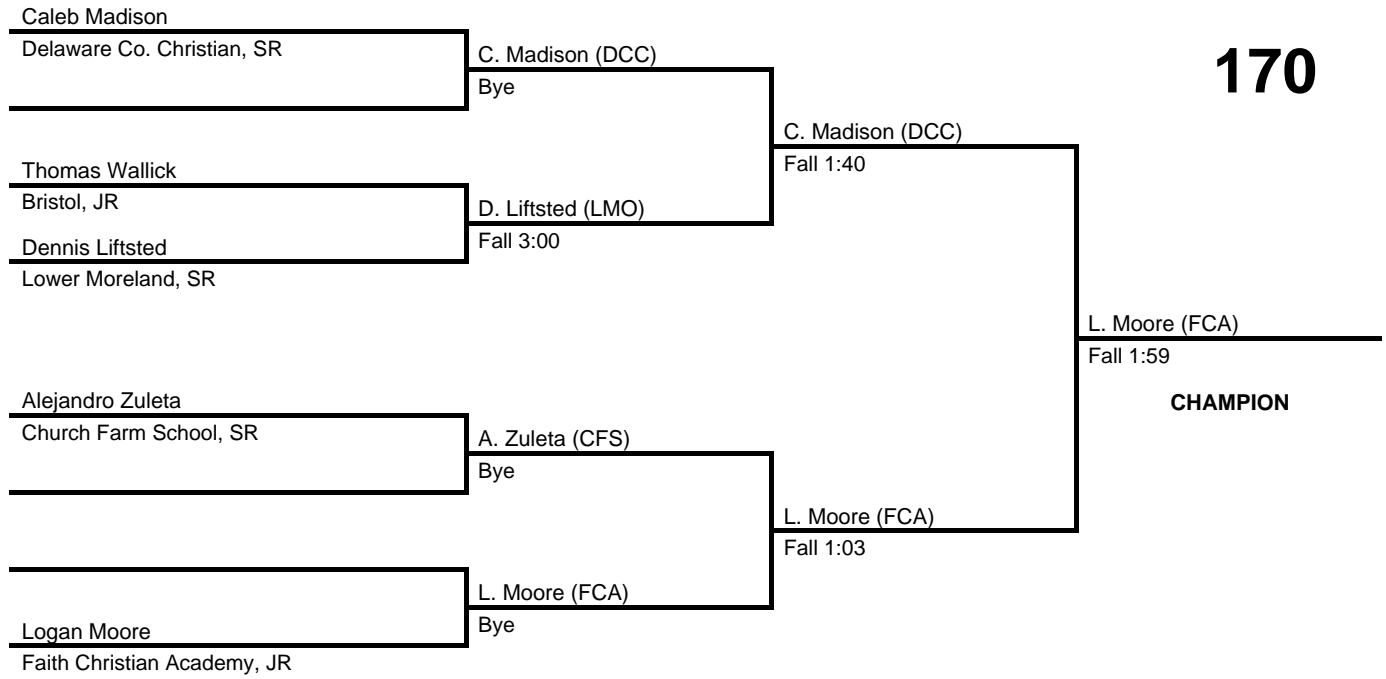

2017 Bicentennial League Championships

at Church Farm School -- February 18, 2017

results provided by
PA-Wrestling.com

145

2017 Bicentennial League Championships

at Church Farm School -- February 18, 2017

results provided by
PA-Wrestling.com

152

2017 Bicentennial League Championships

at Church Farm School -- February 18, 2017

results provided by
PA-Wrestling.com

2017 Bicentennial League Championships

at Church Farm School -- February 18, 2017

results provided by
PA-Wrestling.com

2017 Bicentennial League Championships

at Church Farm School -- February 18, 2017

results provided by
PA-Wrestling.com

2017 Bicentennial League Championships

at Church Farm School -- February 18, 2017

results provided by
PA-Wrestling.com