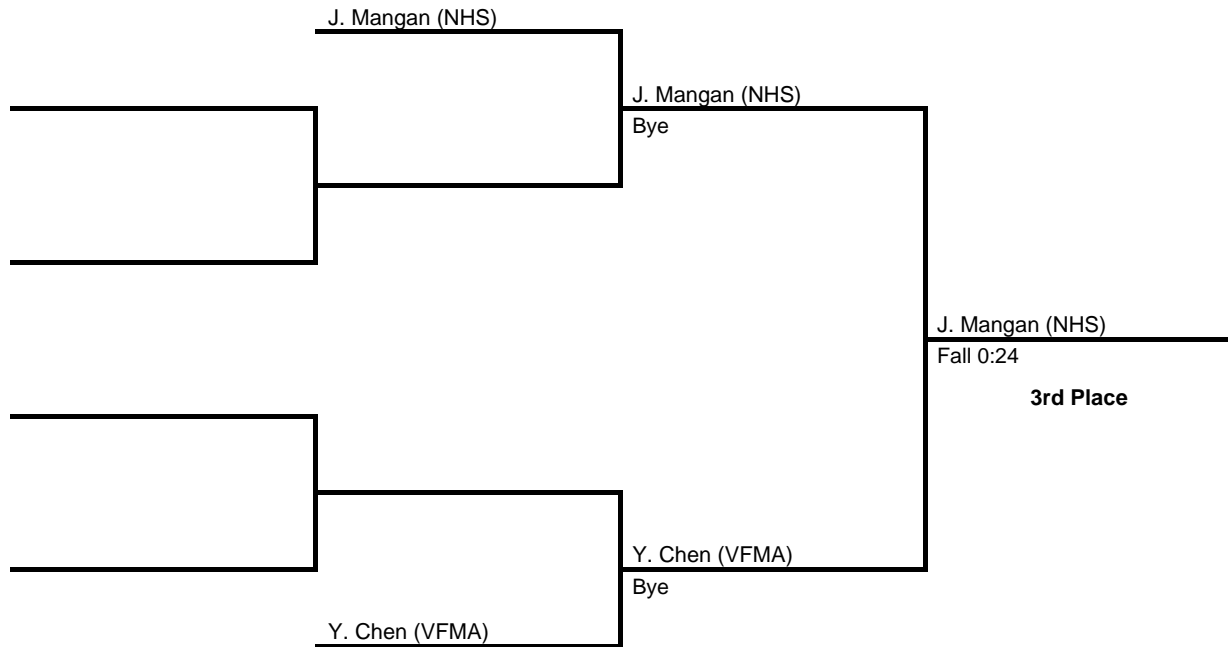

152

2017 Bicentennial League Championships

at Church Farm School -- February 18, 2017

results provided by
PA-Wrestling.com

2017 Bicentennial League Championships

at Church Farm School -- February 18, 2017

results provided by
PA-Wrestling.com

2017 Bicentennial League Championships

at Church Farm School -- February 18, 2017

results provided by
PA-Wrestling.com

2017 Bicentennial League Championships

at Church Farm School -- February 18, 2017

results provided by
PA-Wrestling.com