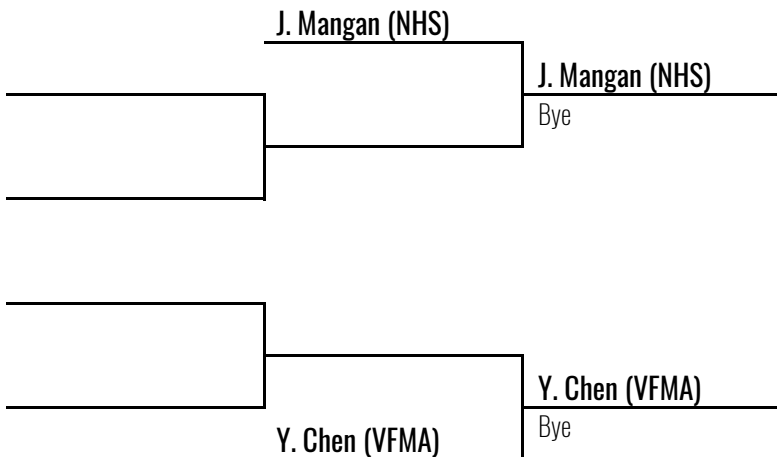

Fall 0:31

CHAMPION

A. Polanco (CFS)

Disq.

A. Polanco (CFS)

Dec. 9-7 SV

Place Winners

- 1 Anselmo Polanco** SR Church Farm School
- 2 Justin Reed** SR Faith Christian Academy
- 3 John Mangan** SO New Hope-Solebury
- 4 Yongmin Chen** SO Valley Forge Military