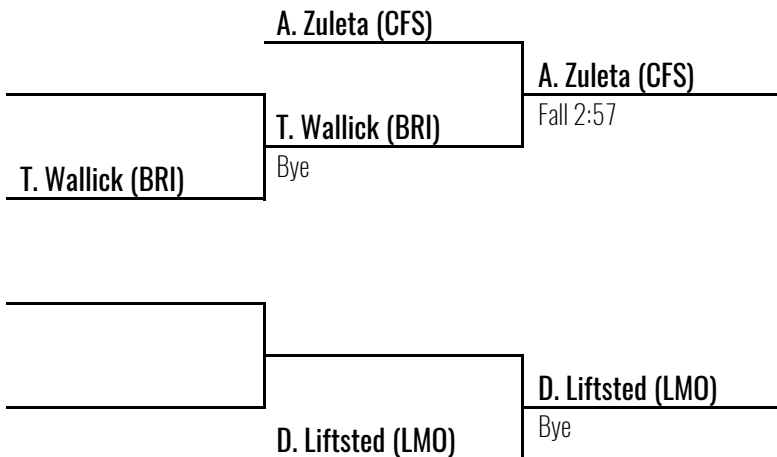

L. Moore (FCA)

Fall 1:03

Logan Moore Faith Christian Academy, JR

L. Moore (FCA)

Bye

Place Winners

- | | | |
|---------------------------|----|-------------------------|
| 1 Logan Moore | JR | Faith Christian Academy |
| 2 Caleb Madison | SR | Delaware Co. Christian |
| 3 Dennis Liftsted | SR | Lower Moreland |
| 4 Alejandro Zuleta | SR | Church Farm School |