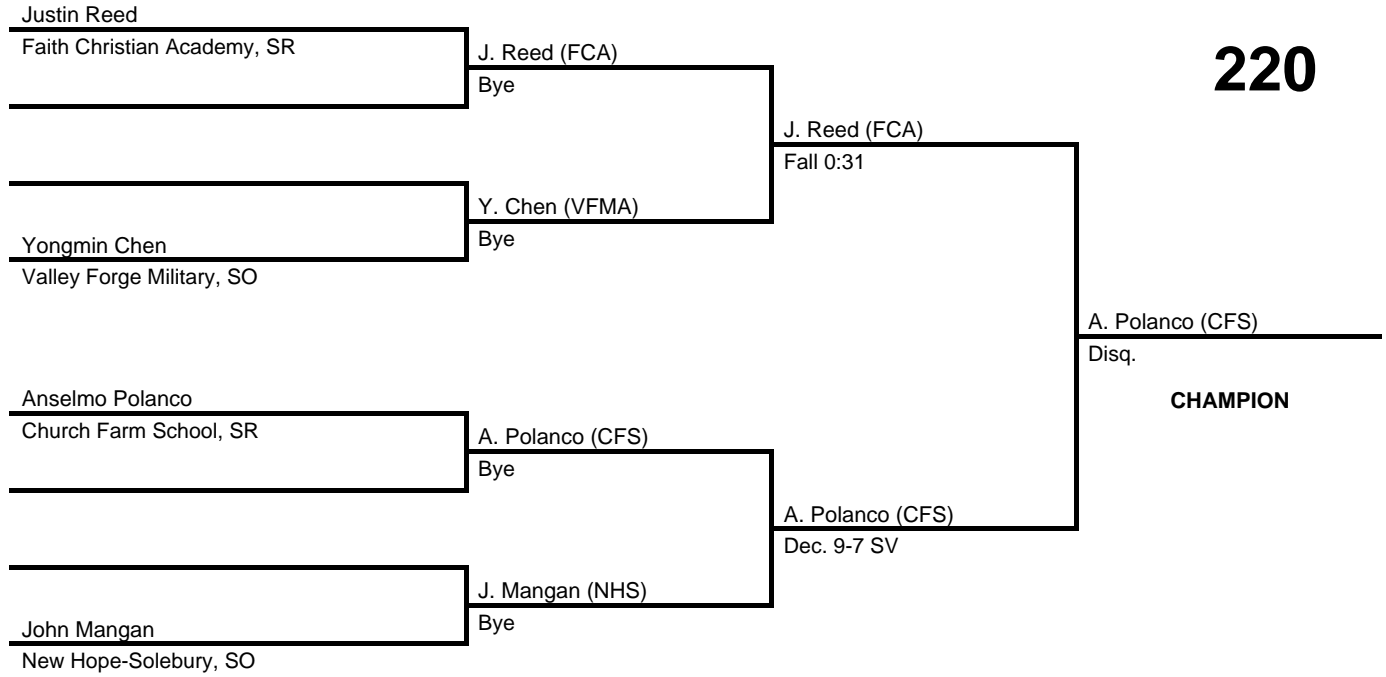

2017 Bicentennial League Championships

at Church Farm School -- February 18, 2017

results provided by
PA-Wrestling.com