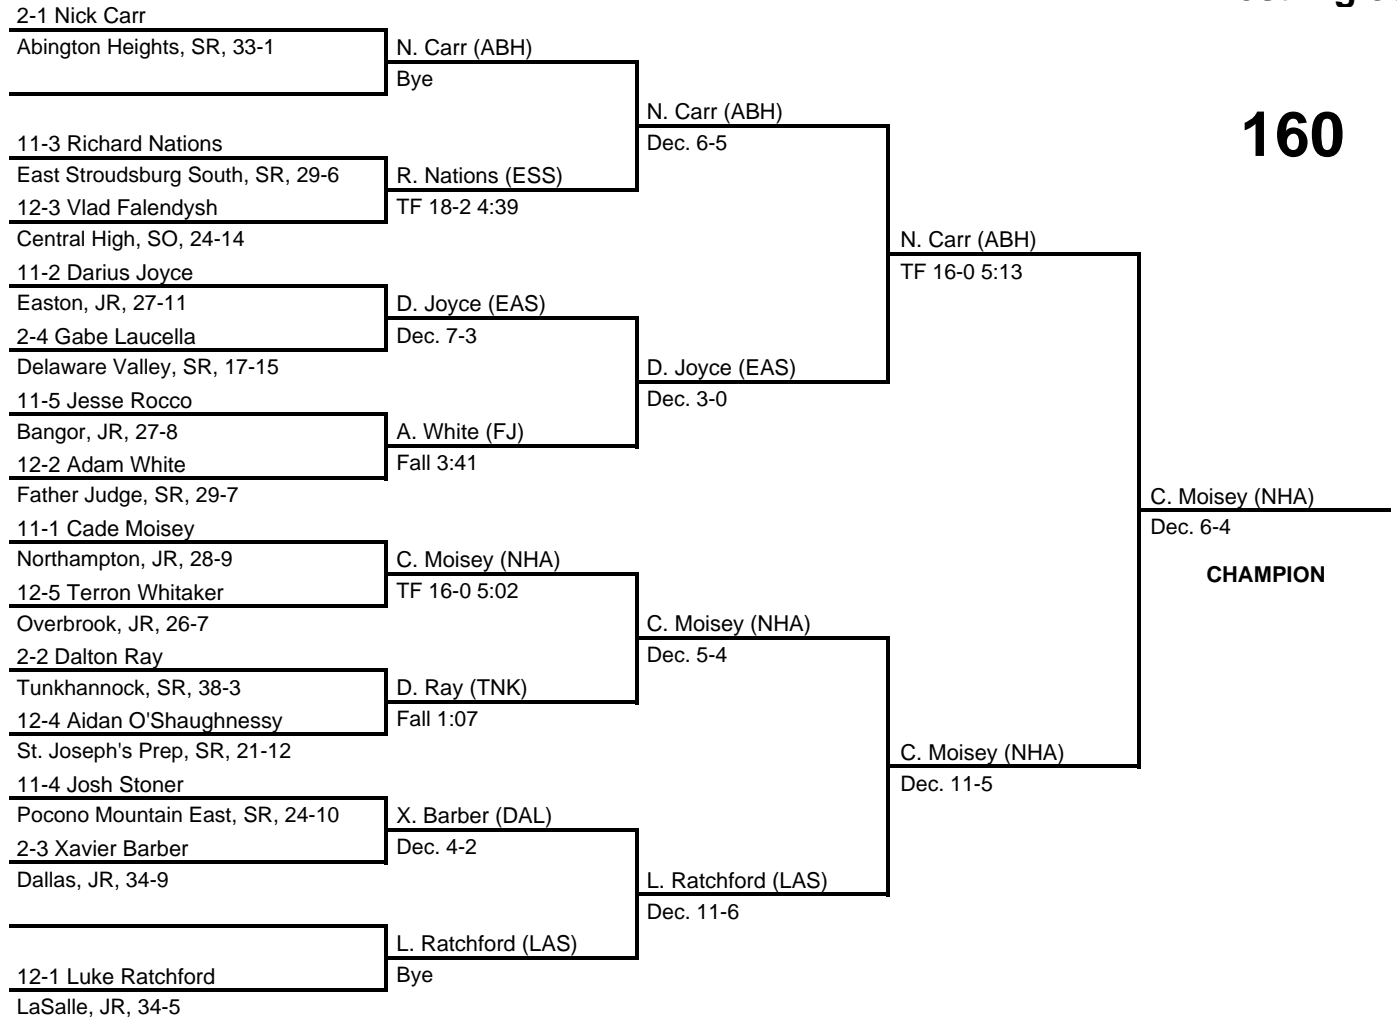

2016 North East AAA Regional

at Bethlehem Liberty HS -- March 4-5, 2016

results provided by
PA-Wrestling.com

160