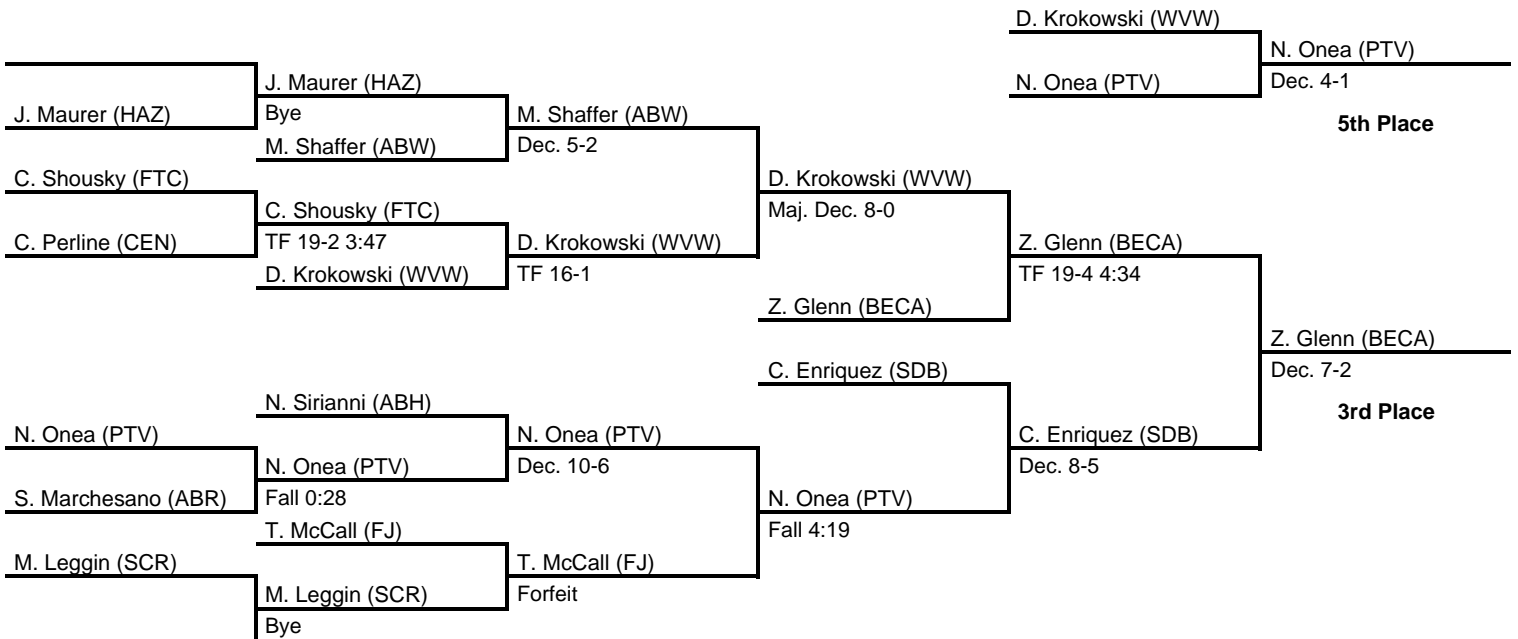

2016 North East AAA Regional

at Bethlehem Liberty HS -- March 4-5, 2016

results provided by
PA-Wrestling.com

Team Scores

Team scores are final and official.

Place	Pts	School (Abbreviation)	1st	2nd	3rd	4th
1.	167.5	Bethlehem Catholic (BECA)	3	1	4	1
2.	133.5	Nazareth (NAZ)	4	1	2	-
3.	79.0	Northampton (NHA)	2	2	-	-
4.	75.0	Easton (EAS)	-	2	1	-
5.	70.5	Bethlehem Liberty (BLIB)	2	-	1	-
6.	64.5	Parkland (PRK)	1	-	-	3
7.	52.0	LaSalle (LAS)	-	1	2	1
8.	45.0	Stroudsburg (SDB)	1	-	-	1
9.	38.0	Hazleton Area (HAZ)	-	-	1	1
10.	37.0	Allentown Dieruff (DRF)	-	-	-	3
11.	33.5	Pottsville (PTV)	-	1	-	-
12.	32.0	Bangor (BNG)	-	-	1	1
12.	32.0	Pleasant Valley (PLV)	1	-	-	-
14.	31.0	Tunkhannock (TNK)	-	-	-	1
15.	30.0	Bethlehem Freedom (BFR)	-	1	-	-
16.	29.0	Dallas (DAL)	-	1	-	-
17.	26.0	East Stroudsburg South (ESS)	-	1	-	-
18.	25.0	Scranton (SCR)	-	-	-	1
19.	23.0	Mariana Bracetti Acad. (MBA)	-	1	-	-
20.	19.5	Abington Heights (ABH)	-	1	-	-
21.	19.0	Father Judge (FJ)	-	-	-	-
21.	19.0	South Philadelphia (SP)	-	1	-	-
23.	18.0	West Scranton (WSCR)	-	-	-	-
24.	17.0	Archbishop Wood (ABW)	-	-	-	-
24.	17.0	Emmaus (EMM)	-	-	1	-
26.	15.5	Wyoming Valley West (WVW)	-	-	-	-
27.	15.0	Wallenpaupack (WAL)	-	-	1	-
28.	13.0	Delaware Valley (DEV)	-	-	-	-
28.	13.0	Pocono Mountain West (PMW)	-	-	-	1
30.	10.0	Blue Mountain (BM)	-	-	-	-
30.	10.0	St. Joseph's Prep (SJP)	-	-	-	-
32.	9.0	James M. Coughlin (JMC)	-	-	-	-
33.	8.0	Northeast High (NEH)	-	-	-	-
34.	5.0	Honesdale (HND)	-	-	-	-
34.	5.0	Roman Catholic (RC)	-	-	-	-
36.	3.5	Franklin Towne Charter (FTC)	-	-	-	-
37.	3.0	Olney Charter (OLNC)	-	-	-	-
37.	3.0	Overbrook (OVB)	-	-	-	-
39.	1.0	Archbishop Ryan (ABR)	-	-	-	-
39.	1.0	Central High (CEN)	-	-	-	-
39.	1.0	Martin Luther King (MLK)	-	-	-	-
39.	1.0	West Philadelphia (WPHL)	-	-	-	-
43.	0.0	Abraham Lincoln (LINC)	-	-	-	-
43.	0.0	Boys' Latin (BL)	-	-	-	-
43.	0.0	Crestwood (CRW)	-	-	-	-
43.	0.0	East Stroudsburg North (ESN)	-	-	-	-
43.	0.0	Frankford (FRK)	-	-	-	-
43.	0.0	Pocono Mountain East (PME)	-	-	-	-
43.	0.0	Thomas A. Edison (EDI)	-	-	-	-

2016 North East AAA Regional

at Bethlehem Liberty HS -- March 4-5, 2016

results provided by
PA-Wrestling.com

106