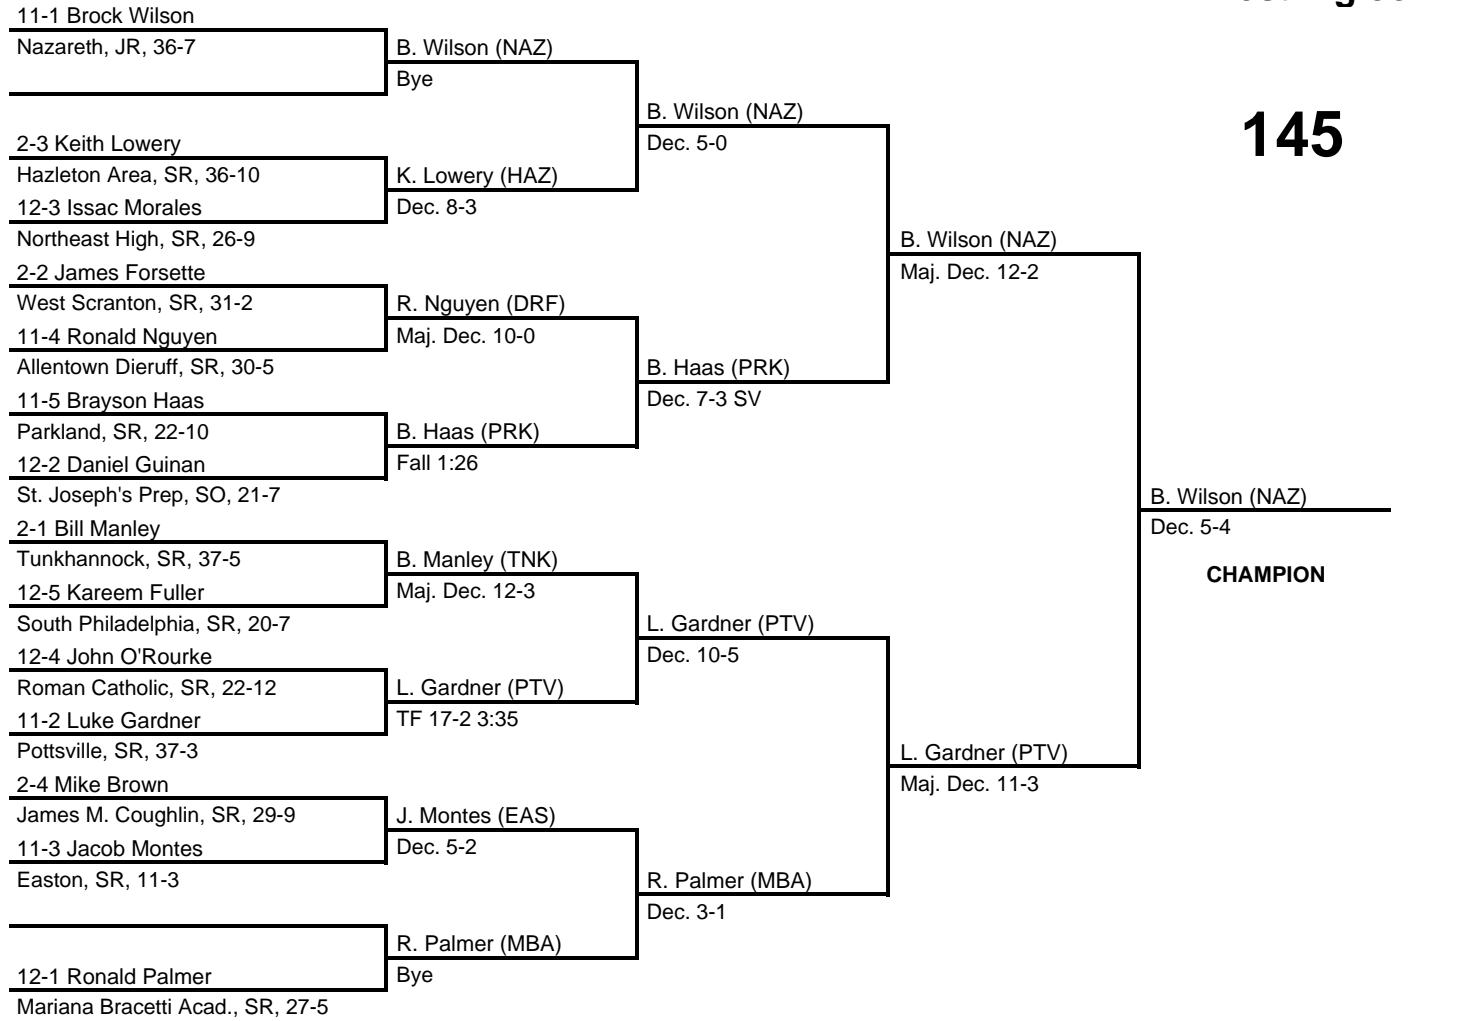

2016 North East AAA Regional

at Bethlehem Liberty HS -- March 4-5, 2016

results provided by
PA-Wrestling.com

145