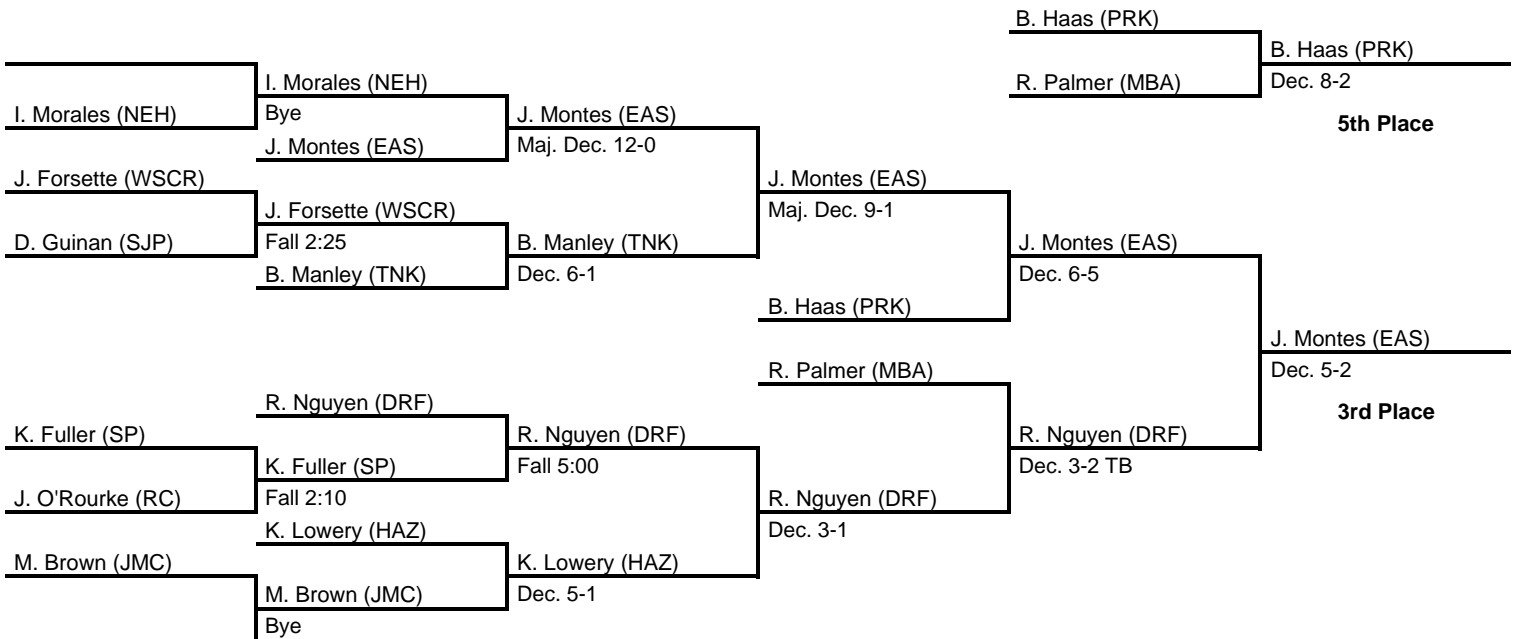

2016 North East AAA Regional

at Bethlehem Liberty HS -- March 4-5, 2016

results provided by
PA-Wrestling.com

145