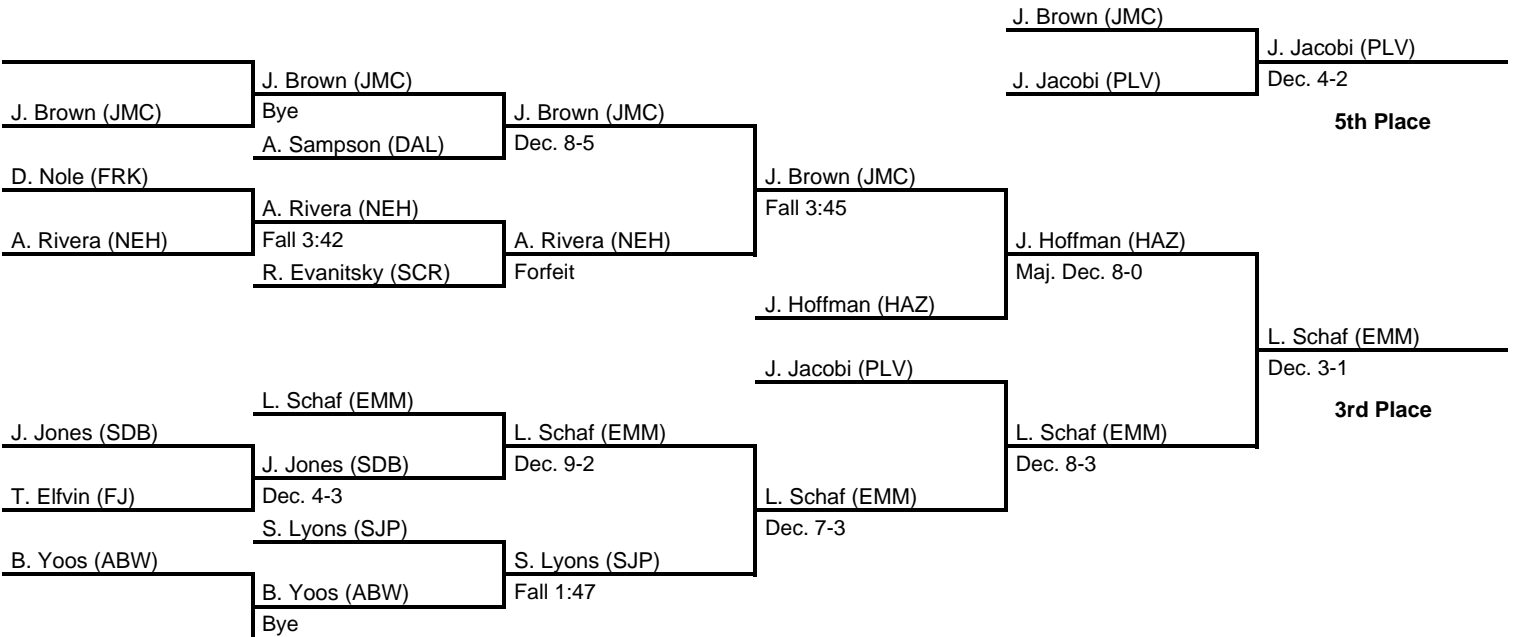

2016 North East AAA Regional

at Bethlehem Liberty HS -- March 4-5, 2016

results provided by
PA-Wrestling.com

132