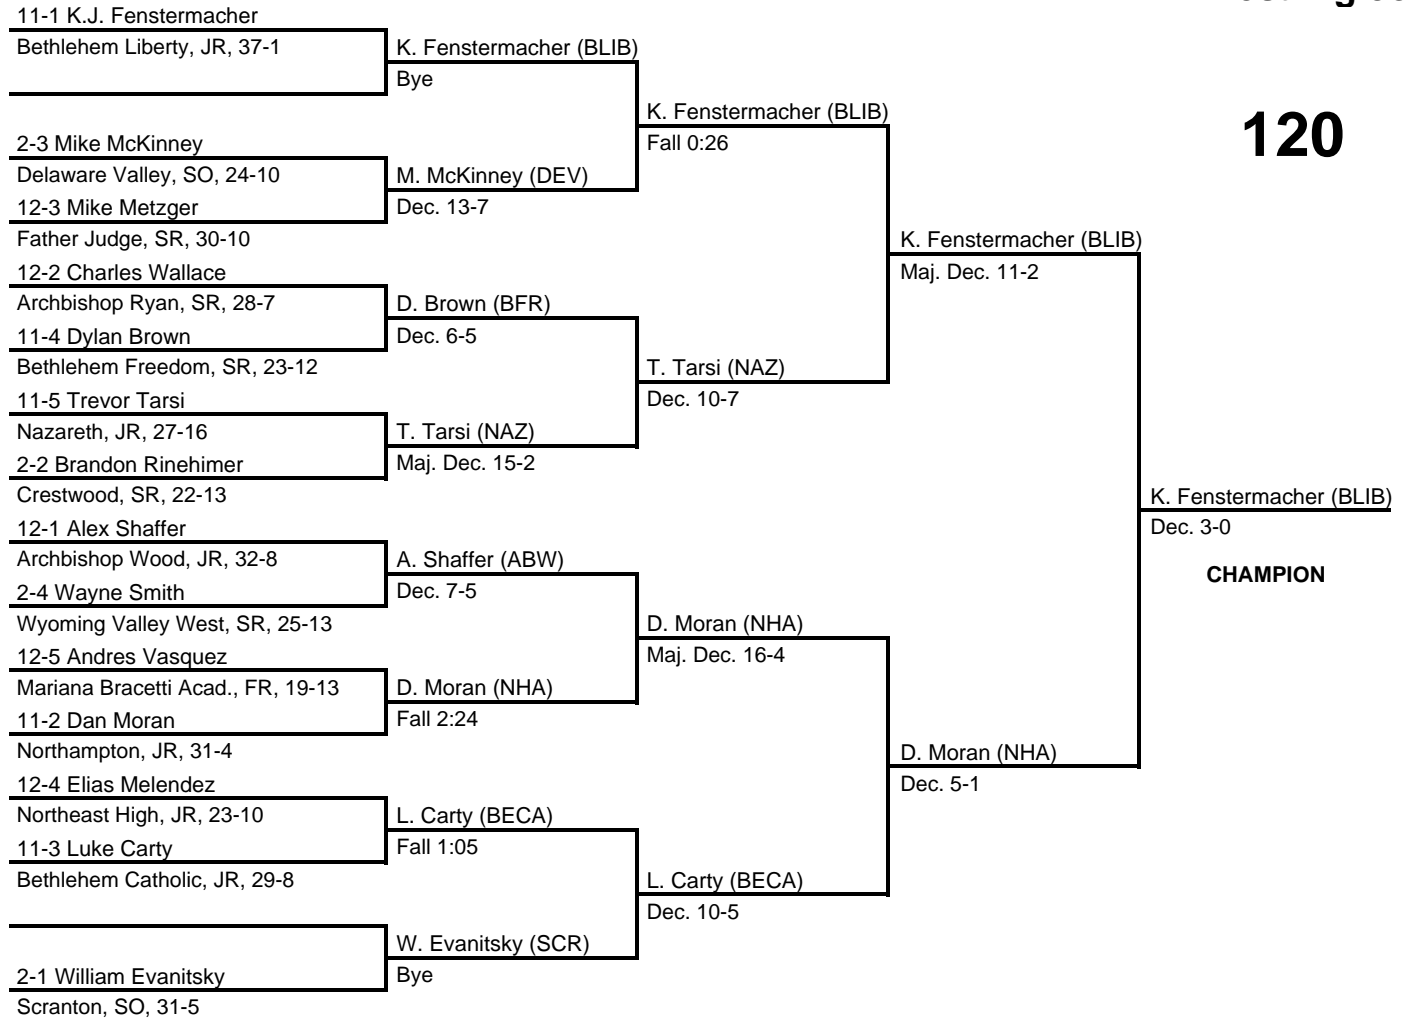

2016 North East AAA Regional

at Bethlehem Liberty HS -- March 4-5, 2016

results provided by
PA-Wrestling.com