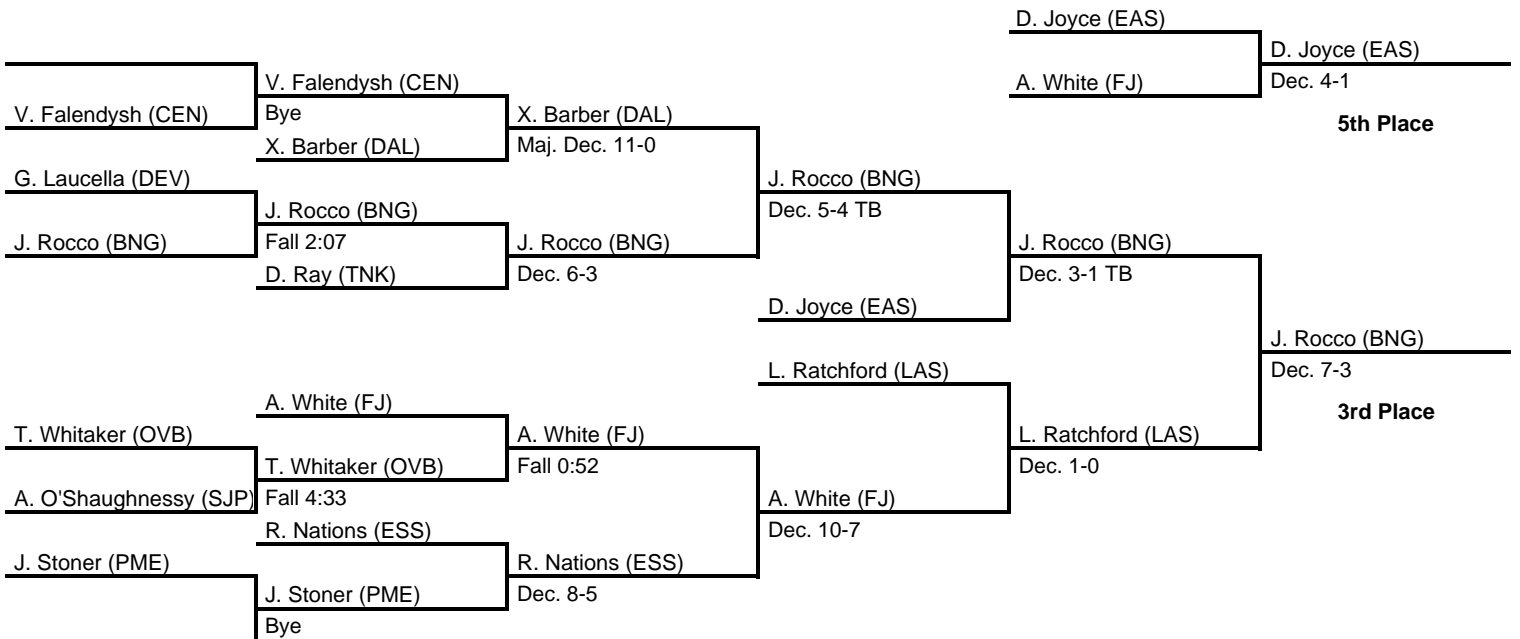

2016 North East AAA Regional

at Bethlehem Liberty HS -- March 4-5, 2016

results provided by
PA-Wrestling.com

160