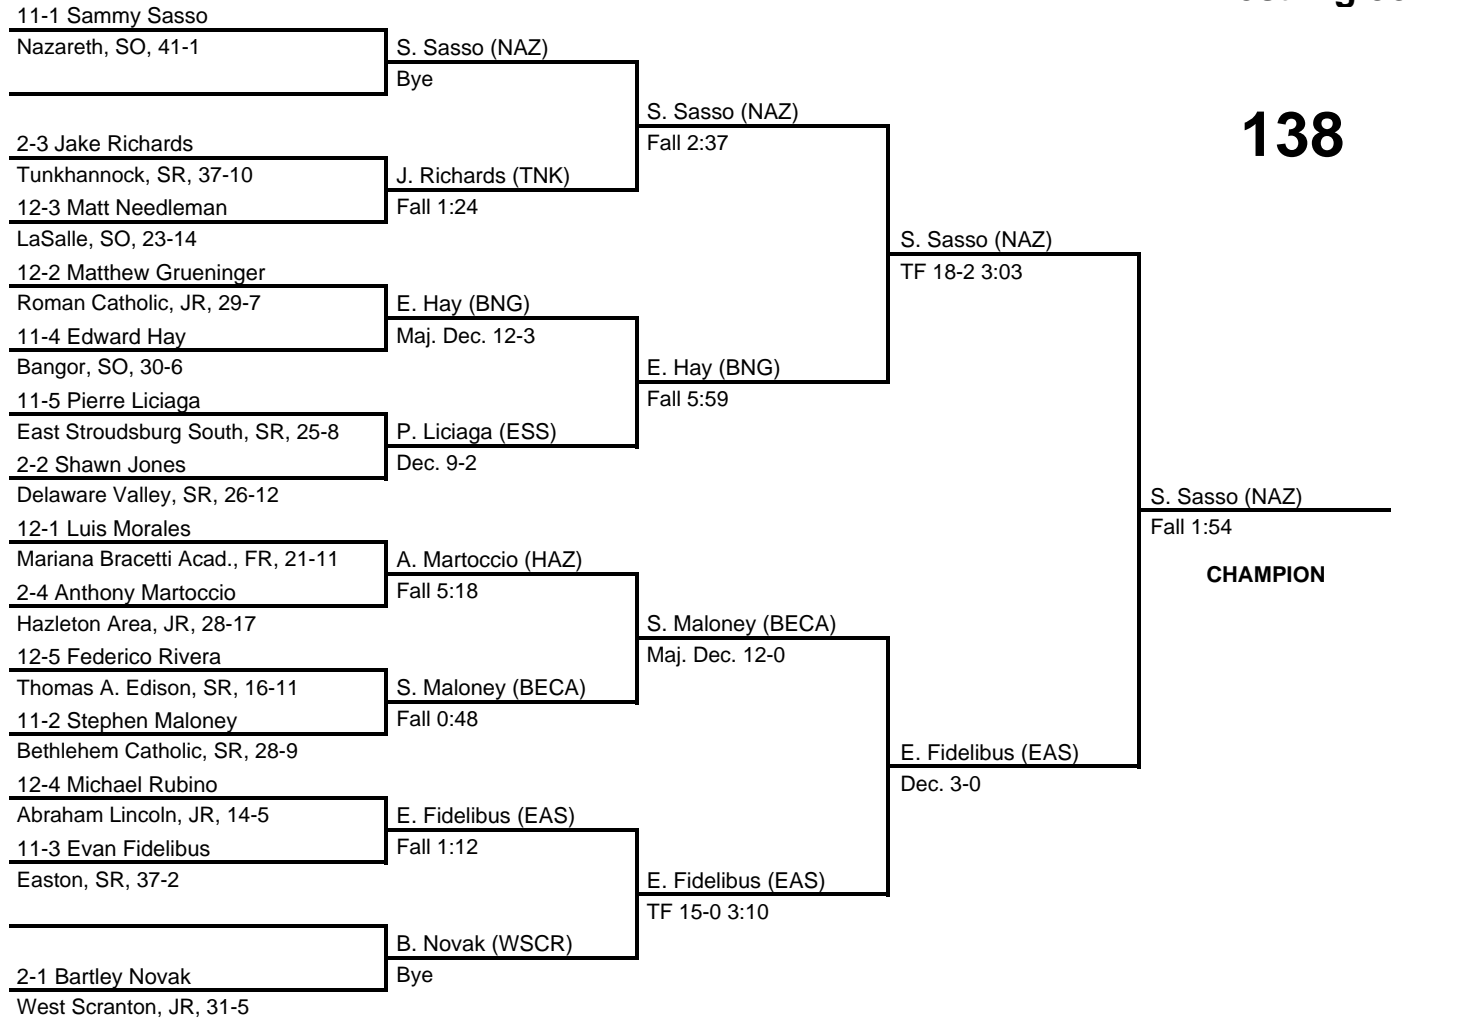

2016 North East AAA Regional

at Bethlehem Liberty HS -- March 4-5, 2016

results provided by
PA-Wrestling.com

132

2016 North East AAA Regional

at Bethlehem Liberty HS -- March 4-5, 2016

results provided by
PA-Wrestling.com