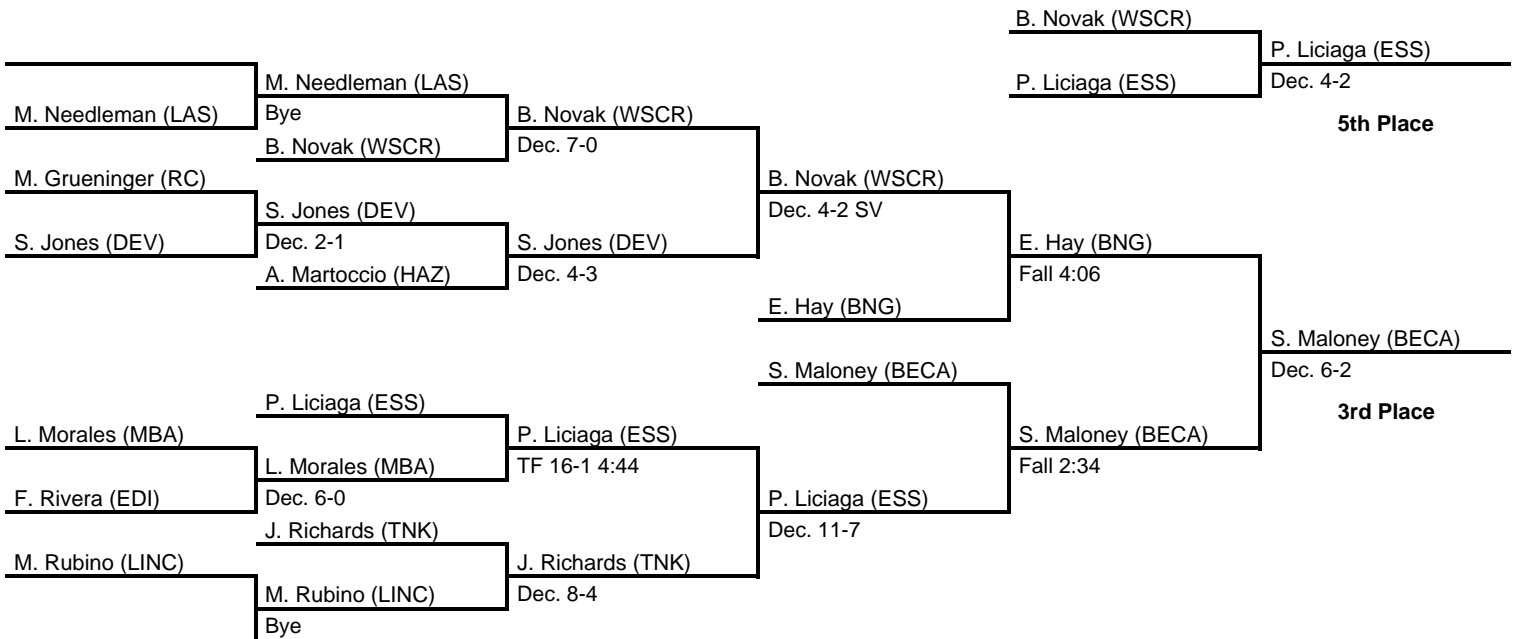

2016 North East AAA Regional

at Bethlehem Liberty HS -- March 4-5, 2016

results provided by
PA-Wrestling.com

132

2016 North East AAA Regional

at Bethlehem Liberty HS -- March 4-5, 2016

results provided by
PA-Wrestling.com