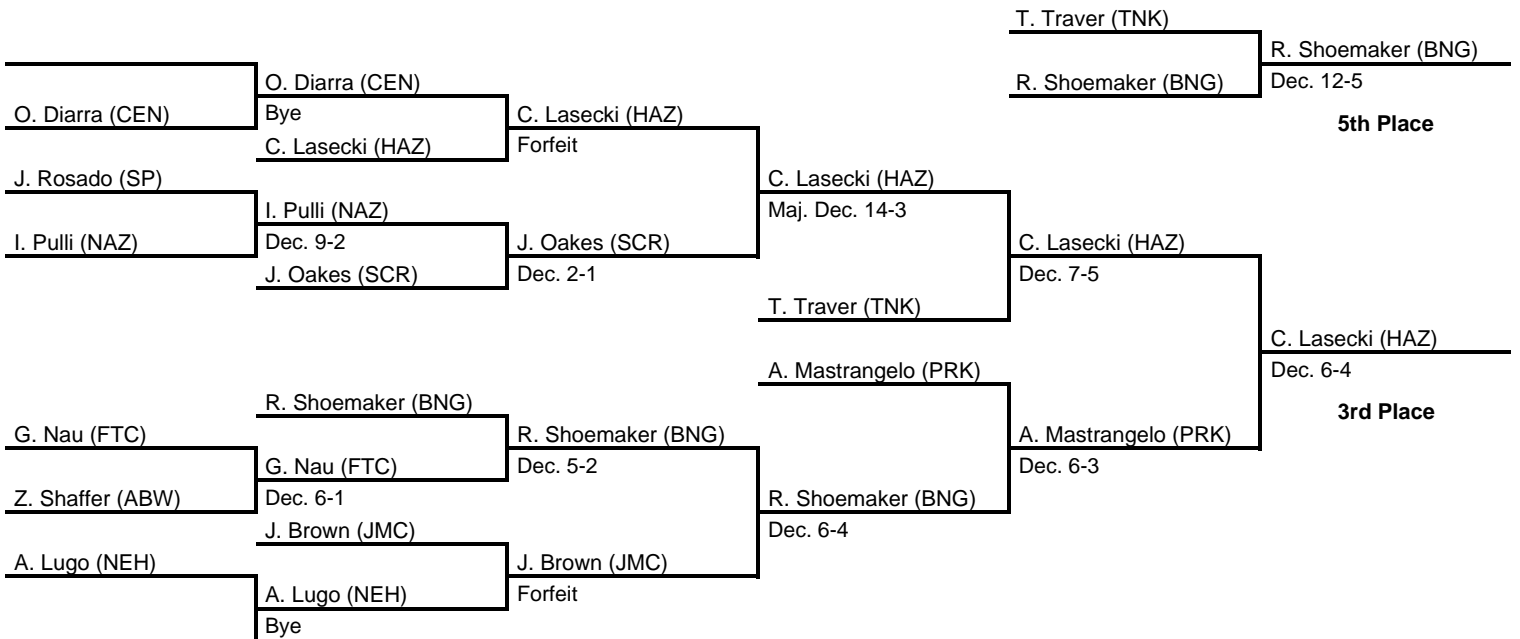

113

2016 North East AAA Regional

at Bethlehem Liberty HS -- March 4-5, 2016

results provided by
PA-Wrestling.com

2016 North East AAA Regional

at Bethlehem Liberty HS -- March 4-5, 2016

results provided by
PA-Wrestling.com