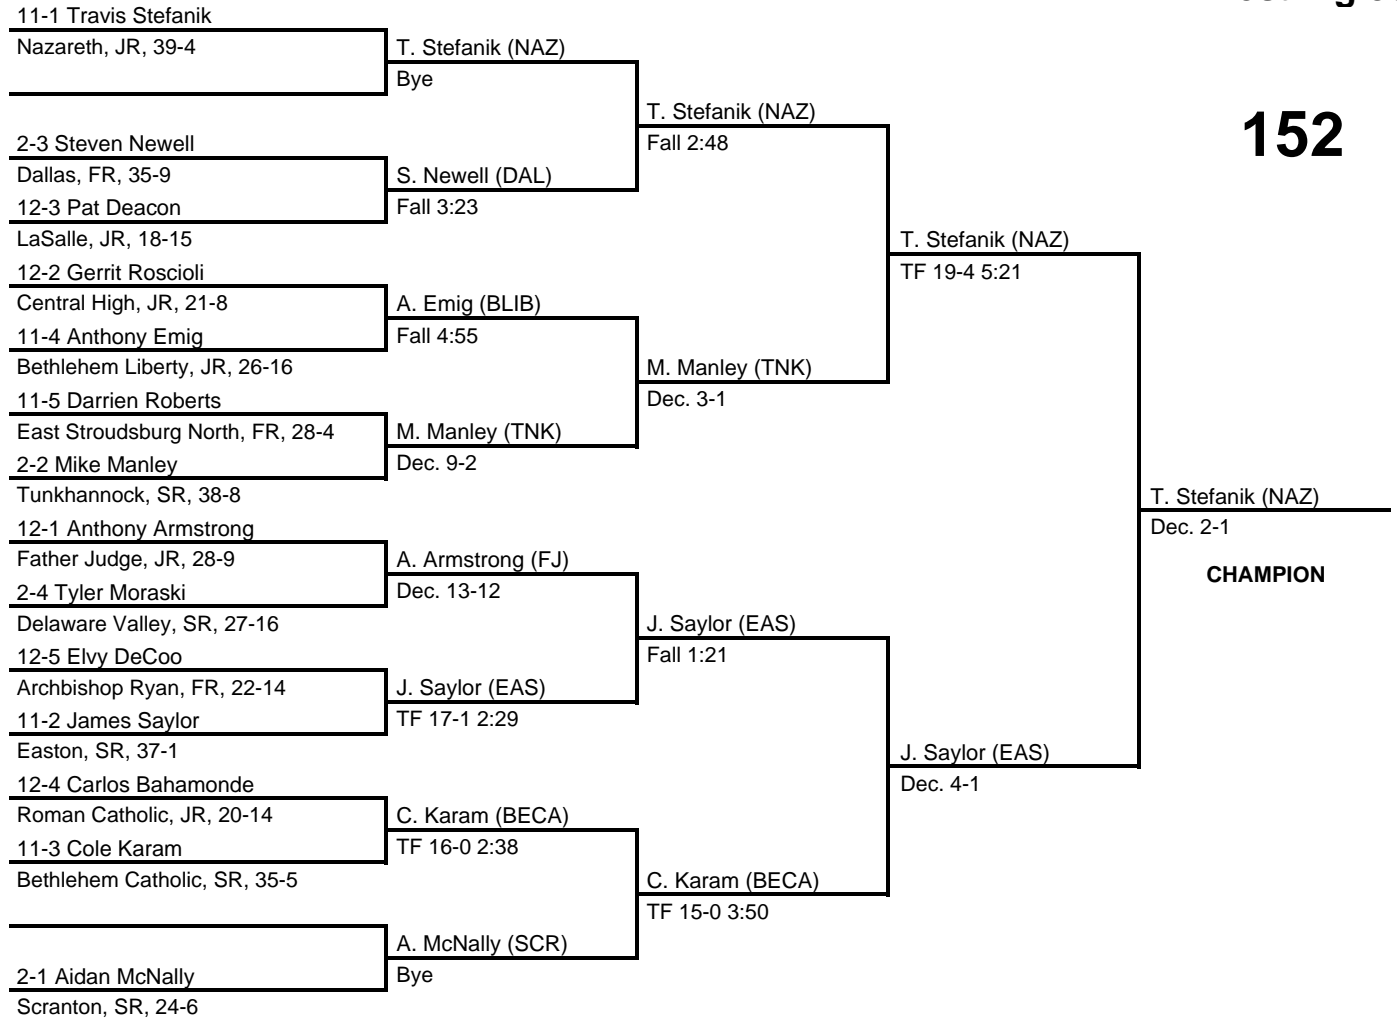

2016 North East AAA Regional

at Bethlehem Liberty HS -- March 4-5, 2016

results provided by
PA-Wrestling.com

145

2016 North East AAA Regional

at Bethlehem Liberty HS -- March 4-5, 2016

results provided by
PA-Wrestling.com