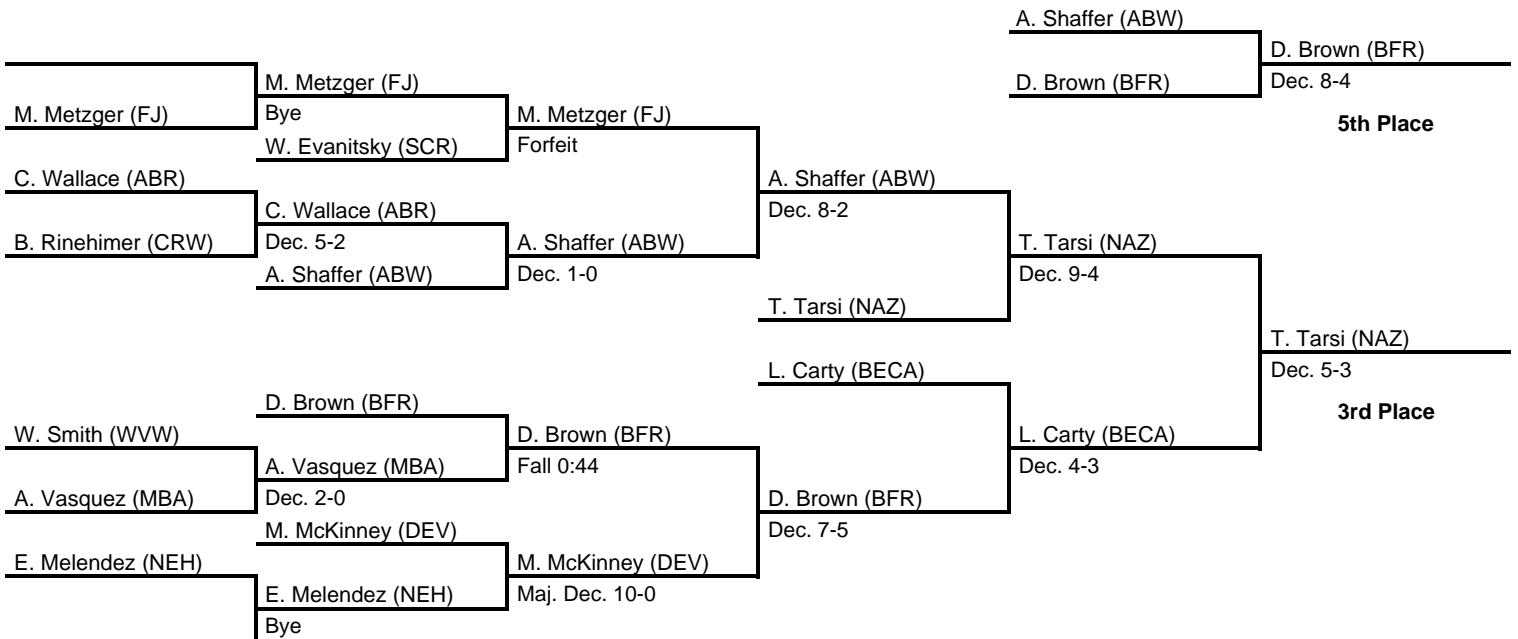

2016 North East AAA Regional

at Bethlehem Liberty HS -- March 4-5, 2016

results provided by
PA-Wrestling.com