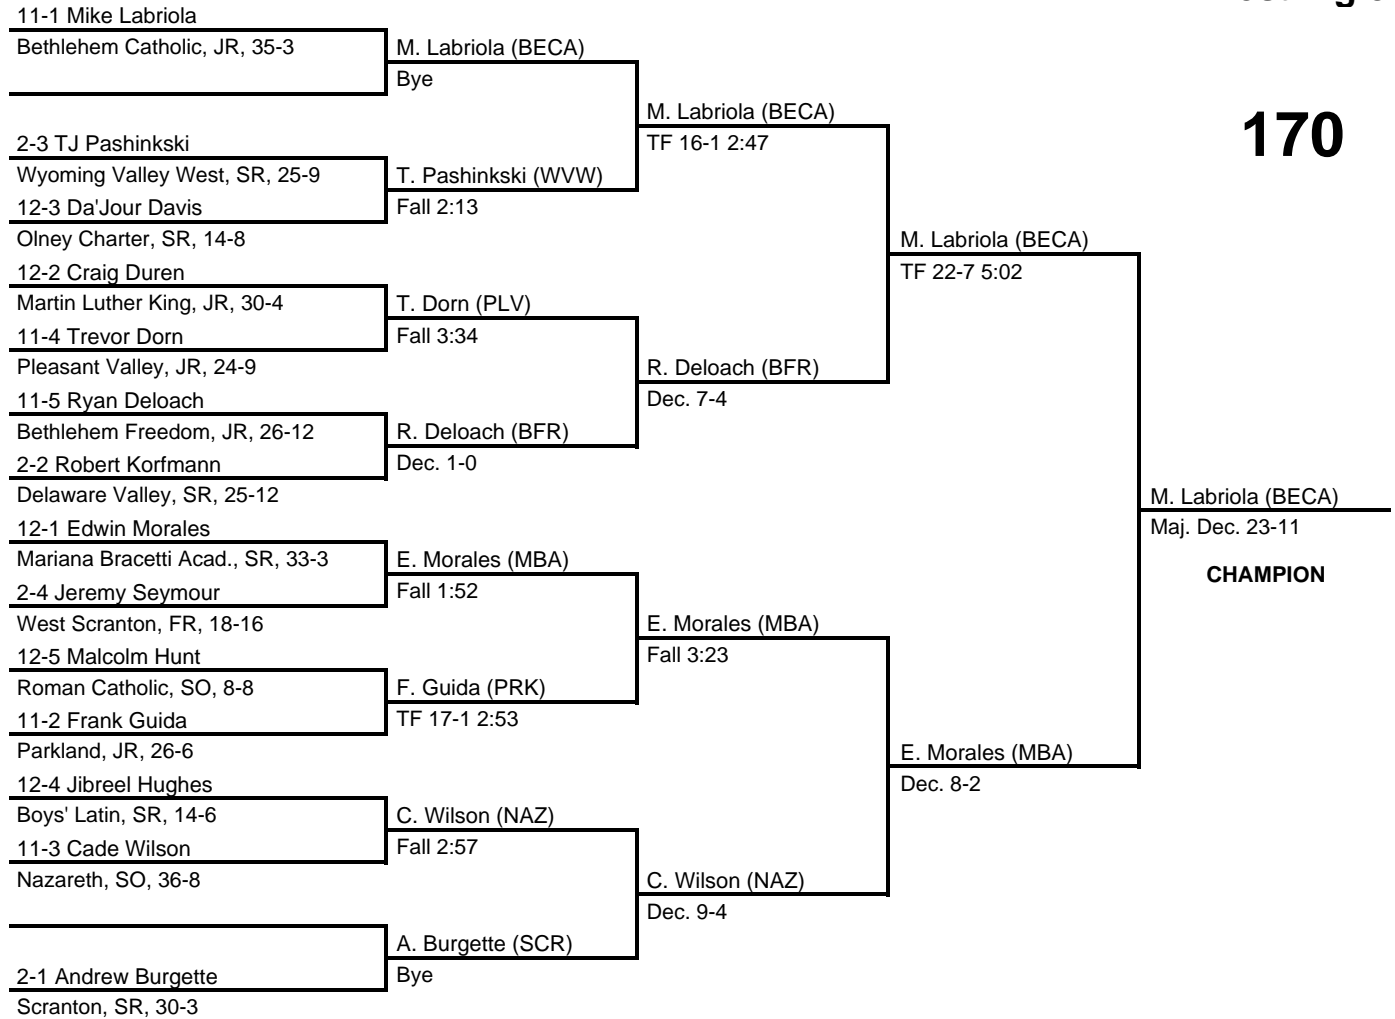

2016 North East AAA Regional

at Bethlehem Liberty HS -- March 4-5, 2016

results provided by
PA-Wrestling.com

170