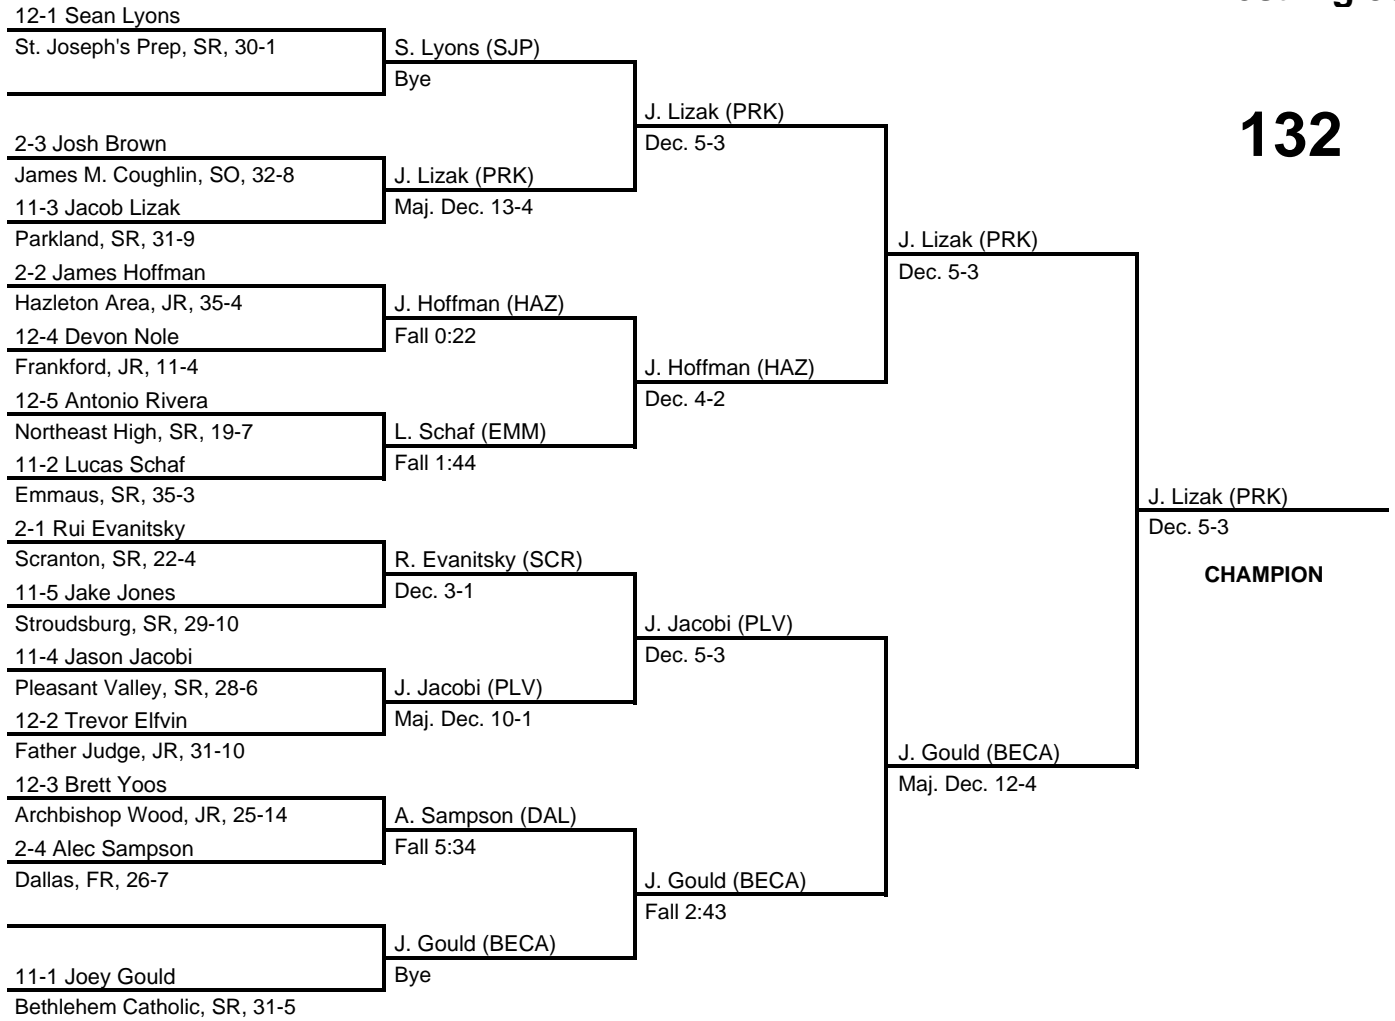

2016 North East AAA Regional

at Bethlehem Liberty HS -- March 4-5, 2016

results provided by
PA-Wrestling.com

132