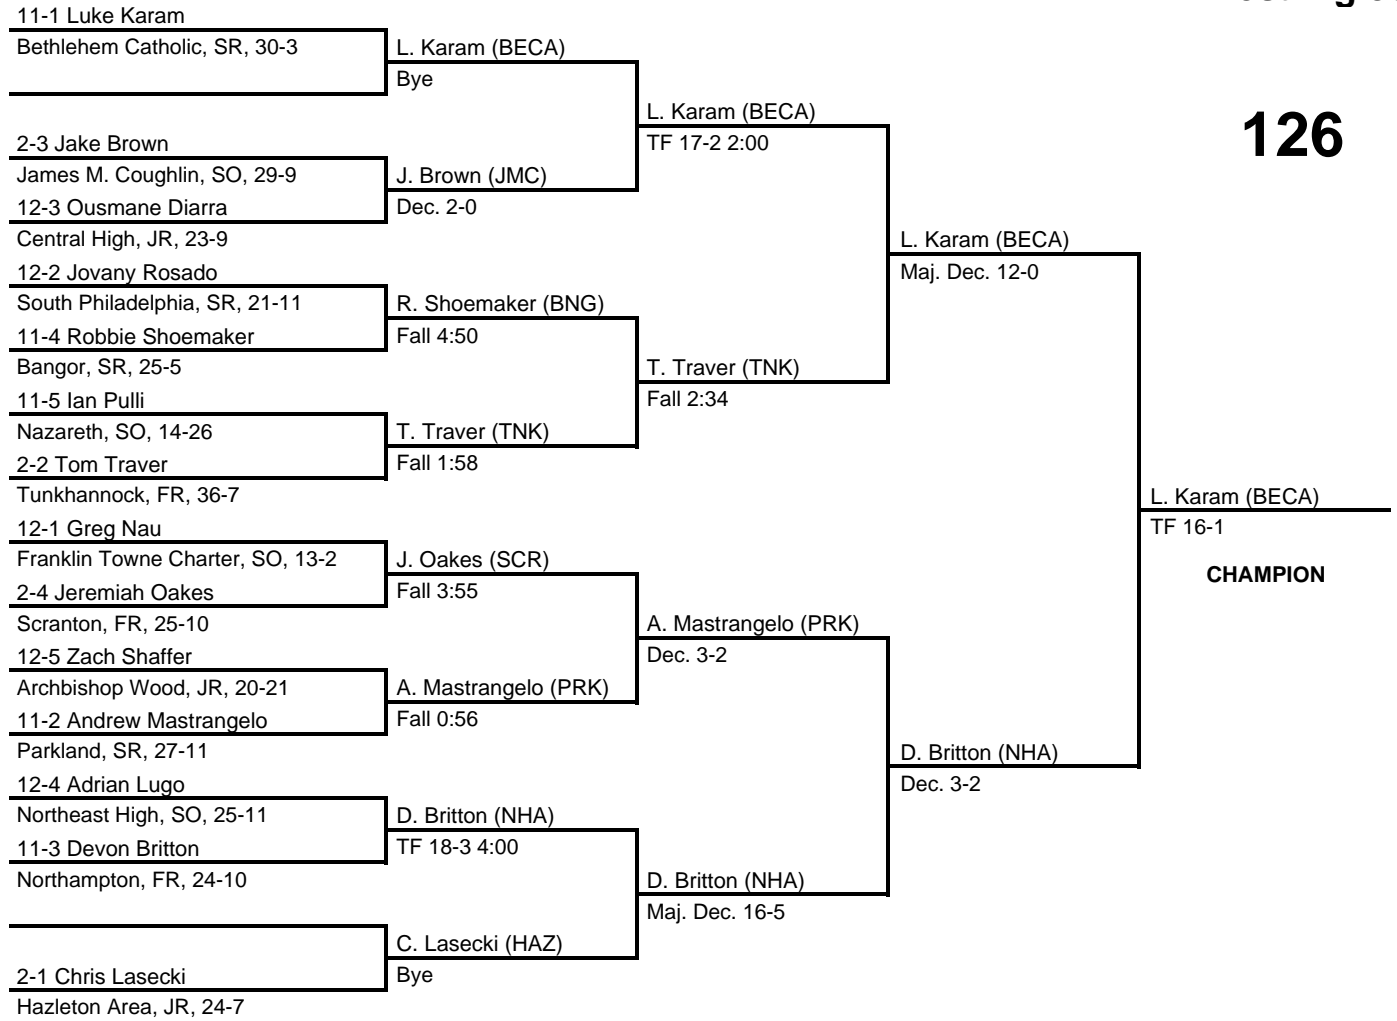

113

2016 North East AAA Regional

at Bethlehem Liberty HS -- March 4-5, 2016

results provided by
PA-Wrestling.com

2016 North East AAA Regional

at Bethlehem Liberty HS -- March 4-5, 2016

results provided by
PA-Wrestling.com