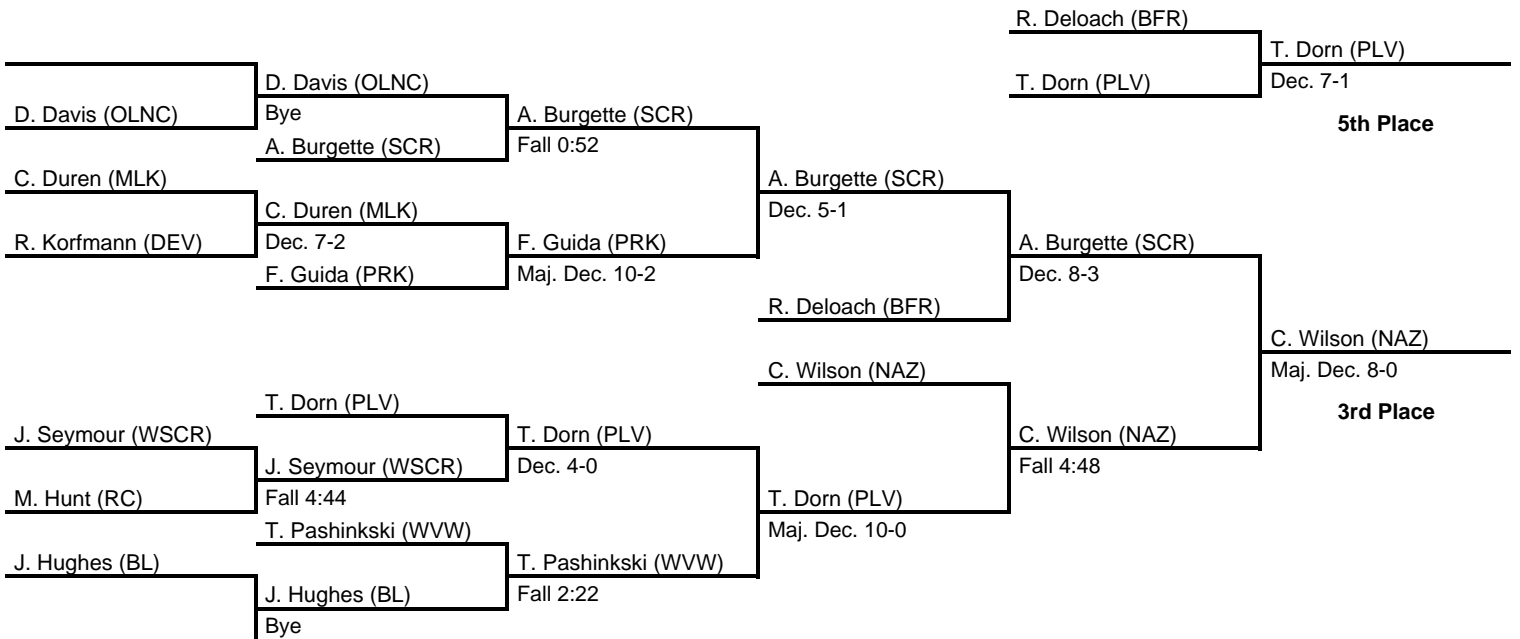

2016 North East AAA Regional

at Bethlehem Liberty HS -- March 4-5, 2016

results provided by
PA-Wrestling.com

170