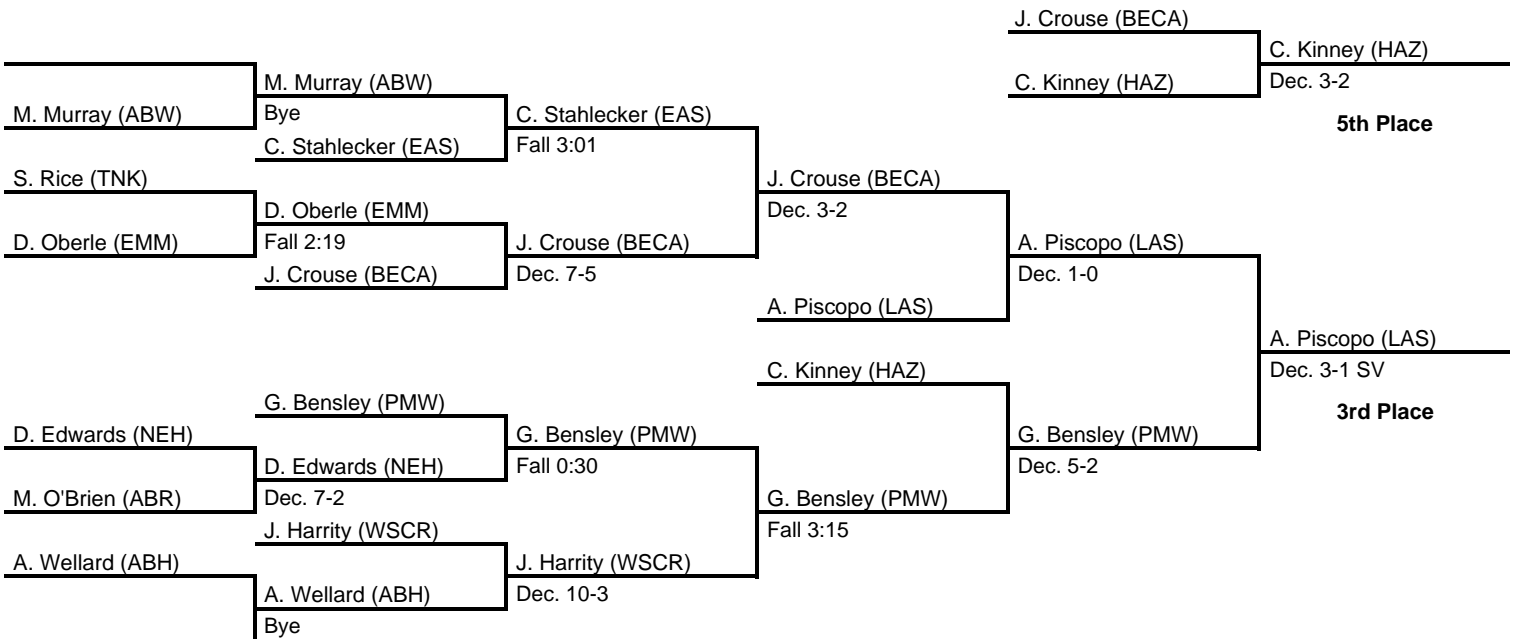

2016 North East AAA Regional

at Bethlehem Liberty HS -- March 4-5, 2016

results provided by
PA-Wrestling.com

195