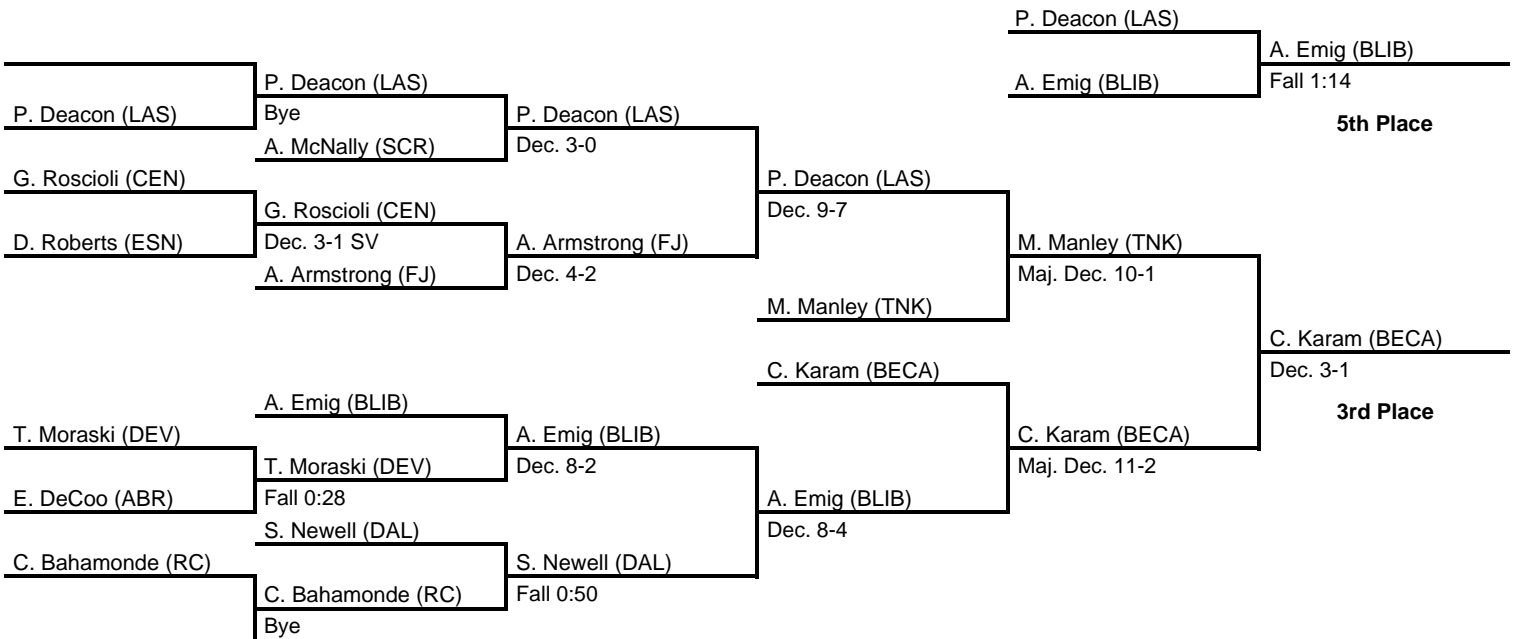

2016 North East AAA Regional

at Bethlehem Liberty HS -- March 4-5, 2016

results provided by
PA-Wrestling.com

145

2016 North East AAA Regional

at Bethlehem Liberty HS -- March 4-5, 2016

results provided by
PA-Wrestling.com