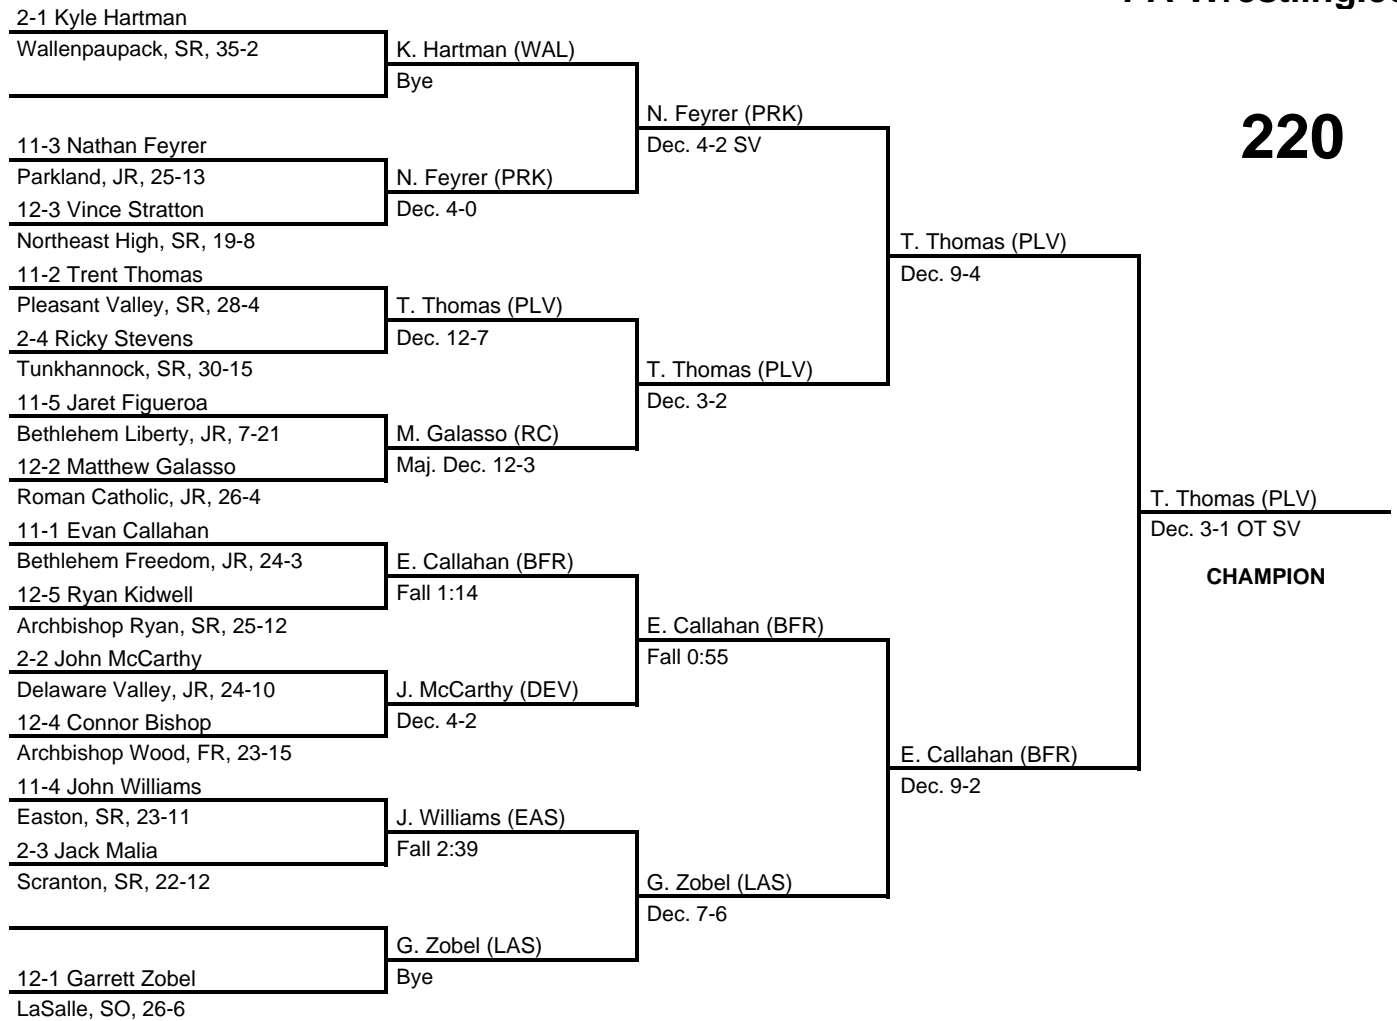

2016 North East AAA Regional

at Bethlehem Liberty HS -- March 4-5, 2016

results provided by
PA-Wrestling.com

220

CHAMPION

5th Place

3rd Place