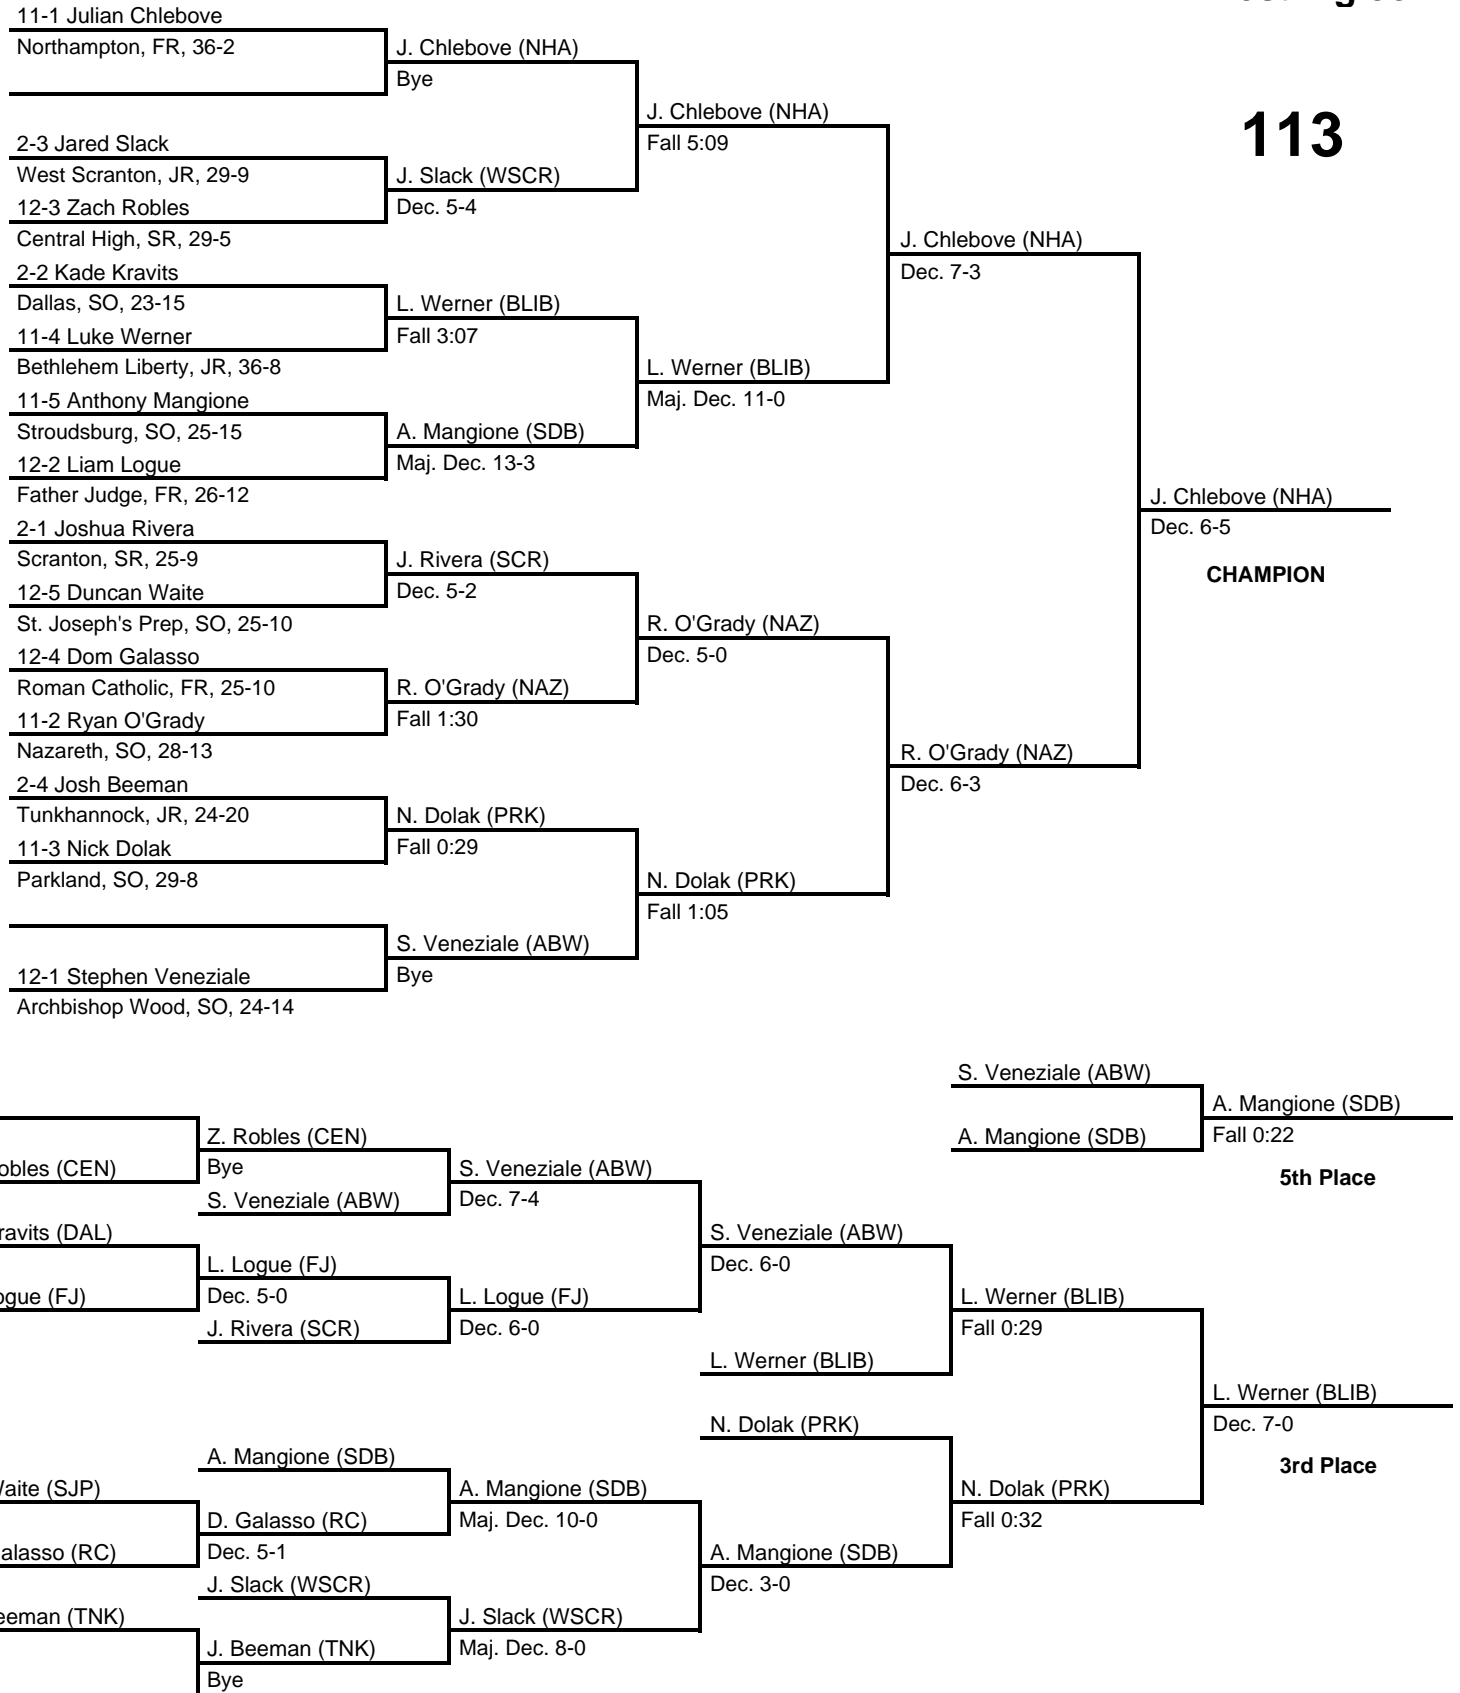

2016 North East AAA Regional

at Bethlehem Liberty HS -- March 4-5, 2016

results provided by
PA-Wrestling.com

113