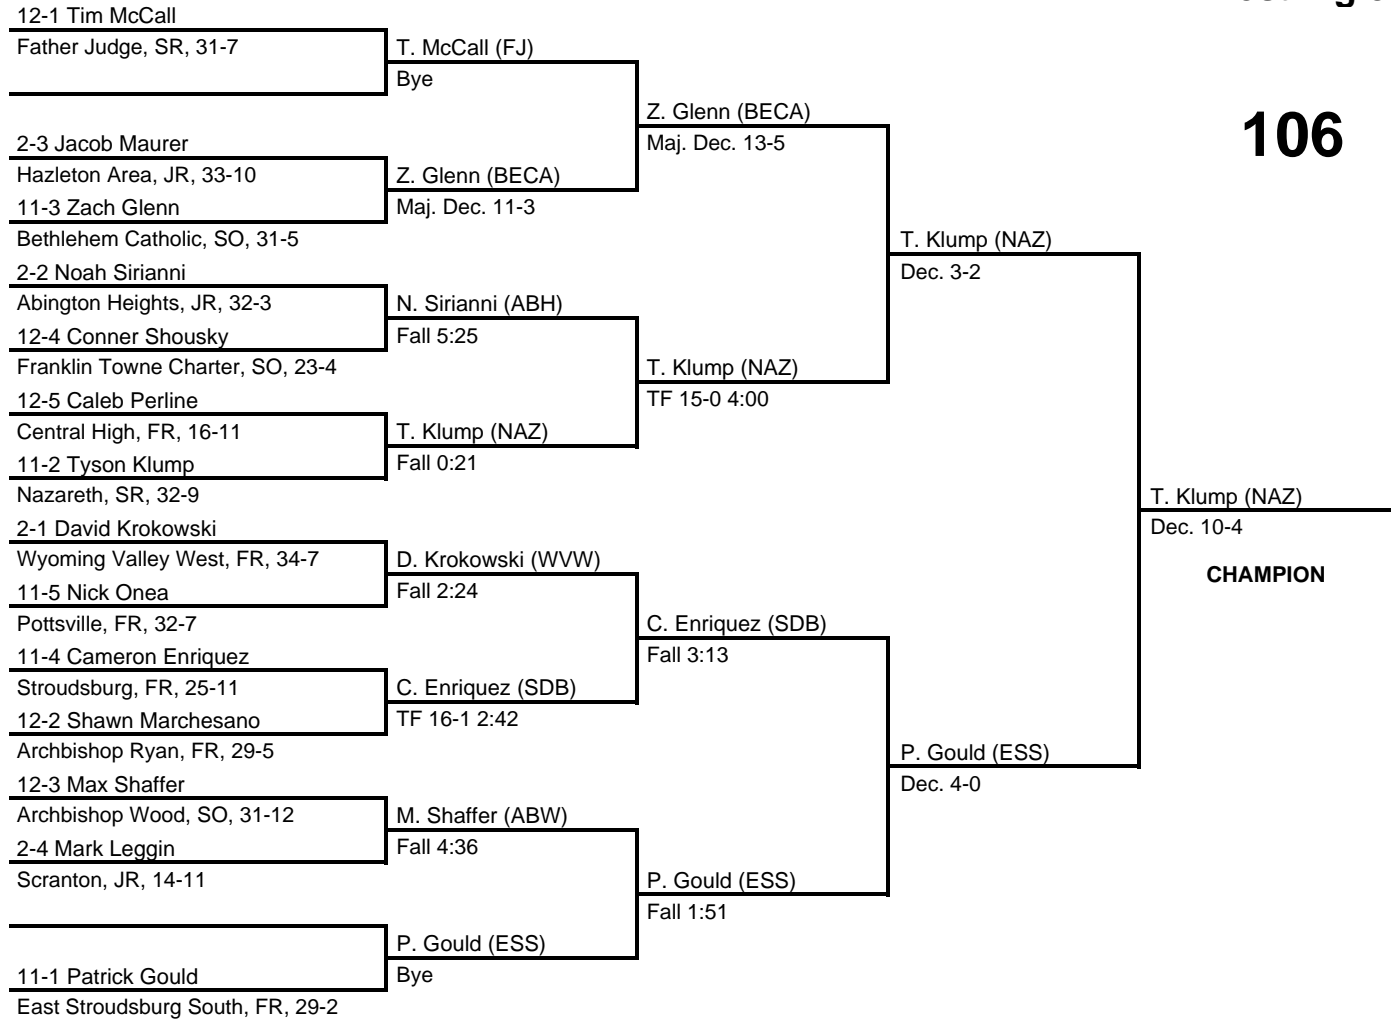

2016 North East AAA Regional

at Bethlehem Liberty HS -- March 4-5, 2016

results provided by
PA-Wrestling.com

Team Scores

Team scores are final and official.

Place	Pts	School (Abbreviation)	1st	2nd	3rd	4th
1.	167.5	Bethlehem Catholic (BECA)	3	1	4	1
2.	133.5	Nazareth (NAZ)	4	1	2	-
3.	79.0	Northampton (NHA)	2	2	-	-
4.	75.0	Easton (EAS)	-	2	1	-
5.	70.5	Bethlehem Liberty (BLIB)	2	-	1	-
6.	64.5	Parkland (PRK)	1	-	-	3
7.	52.0	LaSalle (LAS)	-	1	2	1
8.	45.0	Stroudsburg (SDB)	1	-	-	1
9.	38.0	Hazleton Area (HAZ)	-	-	1	1
10.	37.0	Allentown Dieruff (DRF)	-	-	-	3
11.	33.5	Pottsville (PTV)	-	1	-	-
12.	32.0	Bangor (BNG)	-	-	1	1
12.	32.0	Pleasant Valley (PLV)	1	-	-	-
14.	31.0	Tunkhannock (TNK)	-	-	-	1
15.	30.0	Bethlehem Freedom (BFR)	-	1	-	-
16.	29.0	Dallas (DAL)	-	1	-	-
17.	26.0	East Stroudsburg South (ESS)	-	1	-	-
18.	25.0	Scranton (SCR)	-	-	-	1
19.	23.0	Mariana Bracetti Acad. (MBA)	-	1	-	-
20.	19.5	Abington Heights (ABH)	-	1	-	-
21.	19.0	Father Judge (FJ)	-	-	-	-
21.	19.0	South Philadelphia (SP)	-	1	-	-
23.	18.0	West Scranton (WSCR)	-	-	-	-
24.	17.0	Archbishop Wood (ABW)	-	-	-	-
24.	17.0	Emmaus (EMM)	-	-	1	-
26.	15.5	Wyoming Valley West (WVW)	-	-	-	-
27.	15.0	Wallenpaupack (WAL)	-	-	1	-
28.	13.0	Delaware Valley (DEV)	-	-	-	-
28.	13.0	Pocono Mountain West (PMW)	-	-	-	1
30.	10.0	Blue Mountain (BM)	-	-	-	-
30.	10.0	St. Joseph's Prep (SJP)	-	-	-	-
32.	9.0	James M. Coughlin (JMC)	-	-	-	-
33.	8.0	Northeast High (NEH)	-	-	-	-
34.	5.0	Honesdale (HND)	-	-	-	-
34.	5.0	Roman Catholic (RC)	-	-	-	-
36.	3.5	Franklin Towne Charter (FTC)	-	-	-	-
37.	3.0	Olney Charter (OLNC)	-	-	-	-
37.	3.0	Overbrook (OVB)	-	-	-	-
39.	1.0	Archbishop Ryan (ABR)	-	-	-	-
39.	1.0	Central High (CEN)	-	-	-	-
39.	1.0	Martin Luther King (MLK)	-	-	-	-
39.	1.0	West Philadelphia (WPHL)	-	-	-	-
43.	0.0	Abraham Lincoln (LINC)	-	-	-	-
43.	0.0	Boys' Latin (BL)	-	-	-	-
43.	0.0	Crestwood (CRW)	-	-	-	-
43.	0.0	East Stroudsburg North (ESN)	-	-	-	-
43.	0.0	Frankford (FRK)	-	-	-	-
43.	0.0	Pocono Mountain East (PME)	-	-	-	-
43.	0.0	Thomas A. Edison (EDI)	-	-	-	-

2016 North East AAA Regional

at Bethlehem Liberty HS -- March 4-5, 2016

results provided by
PA-Wrestling.com

106