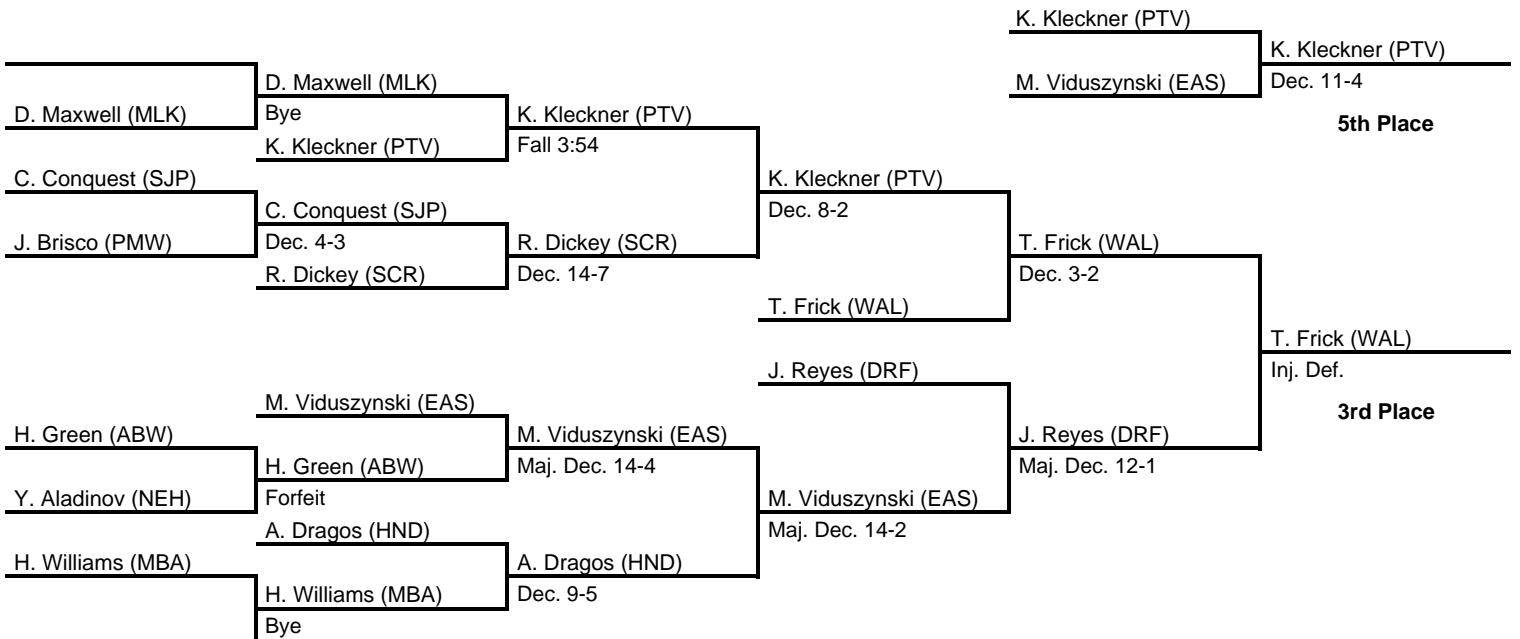

170

2016 North East AAA Regional

at Bethlehem Liberty HS -- March 4-5, 2016

results provided by
PA-Wrestling.com

182

2016 North East AAA Regional

at Bethlehem Liberty HS -- March 4-5, 2016

results provided by
PA-Wrestling.com