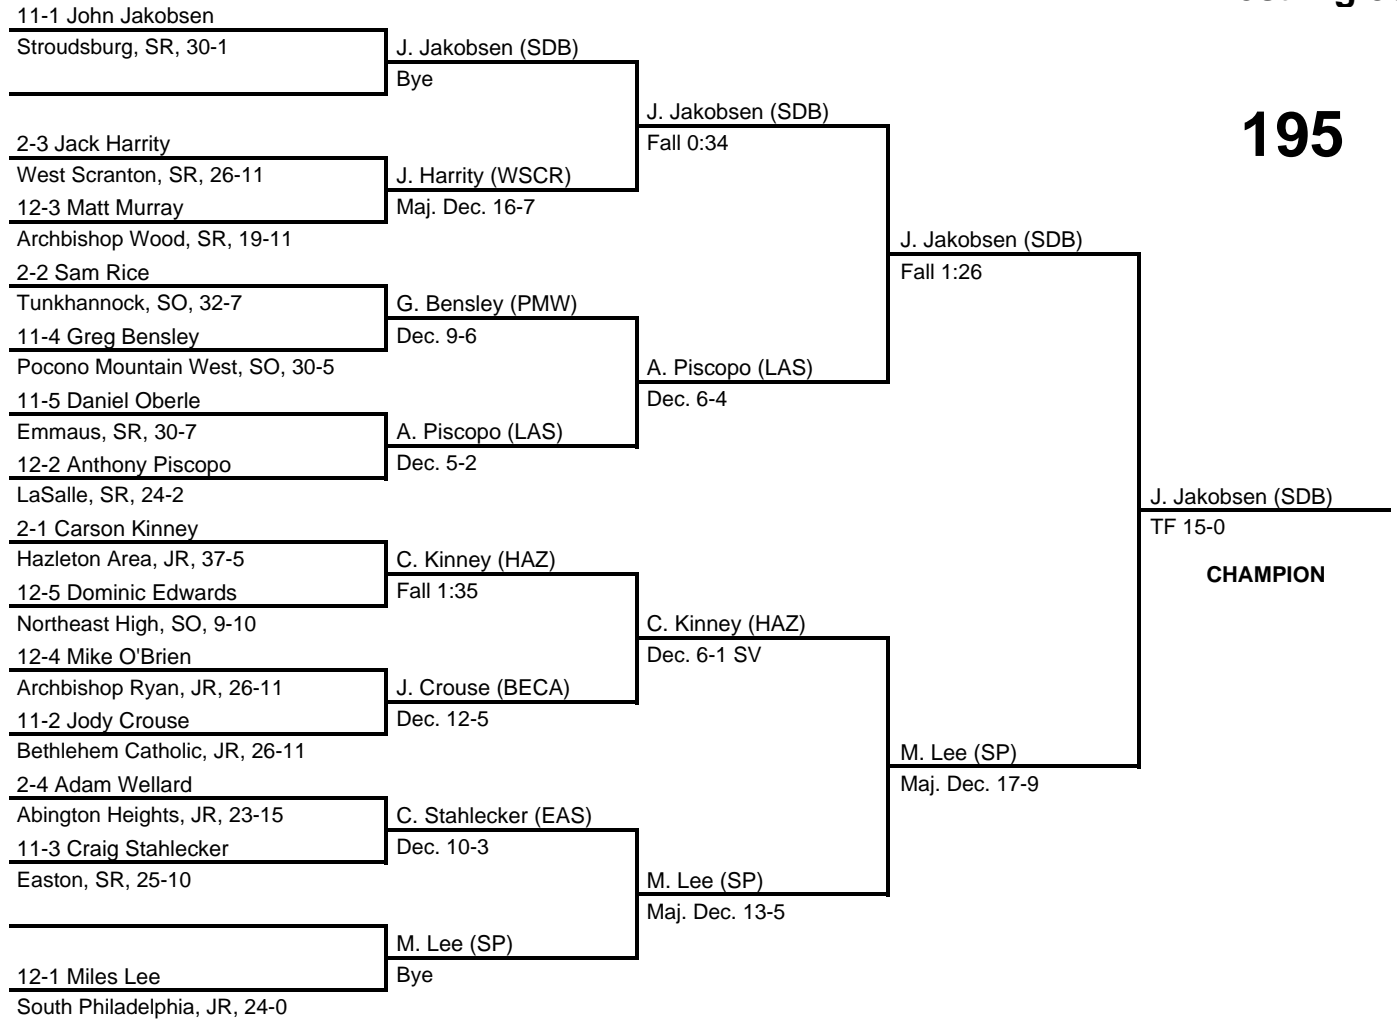

2016 North East AAA Regional

at Bethlehem Liberty HS -- March 4-5, 2016

results provided by
PA-Wrestling.com

195