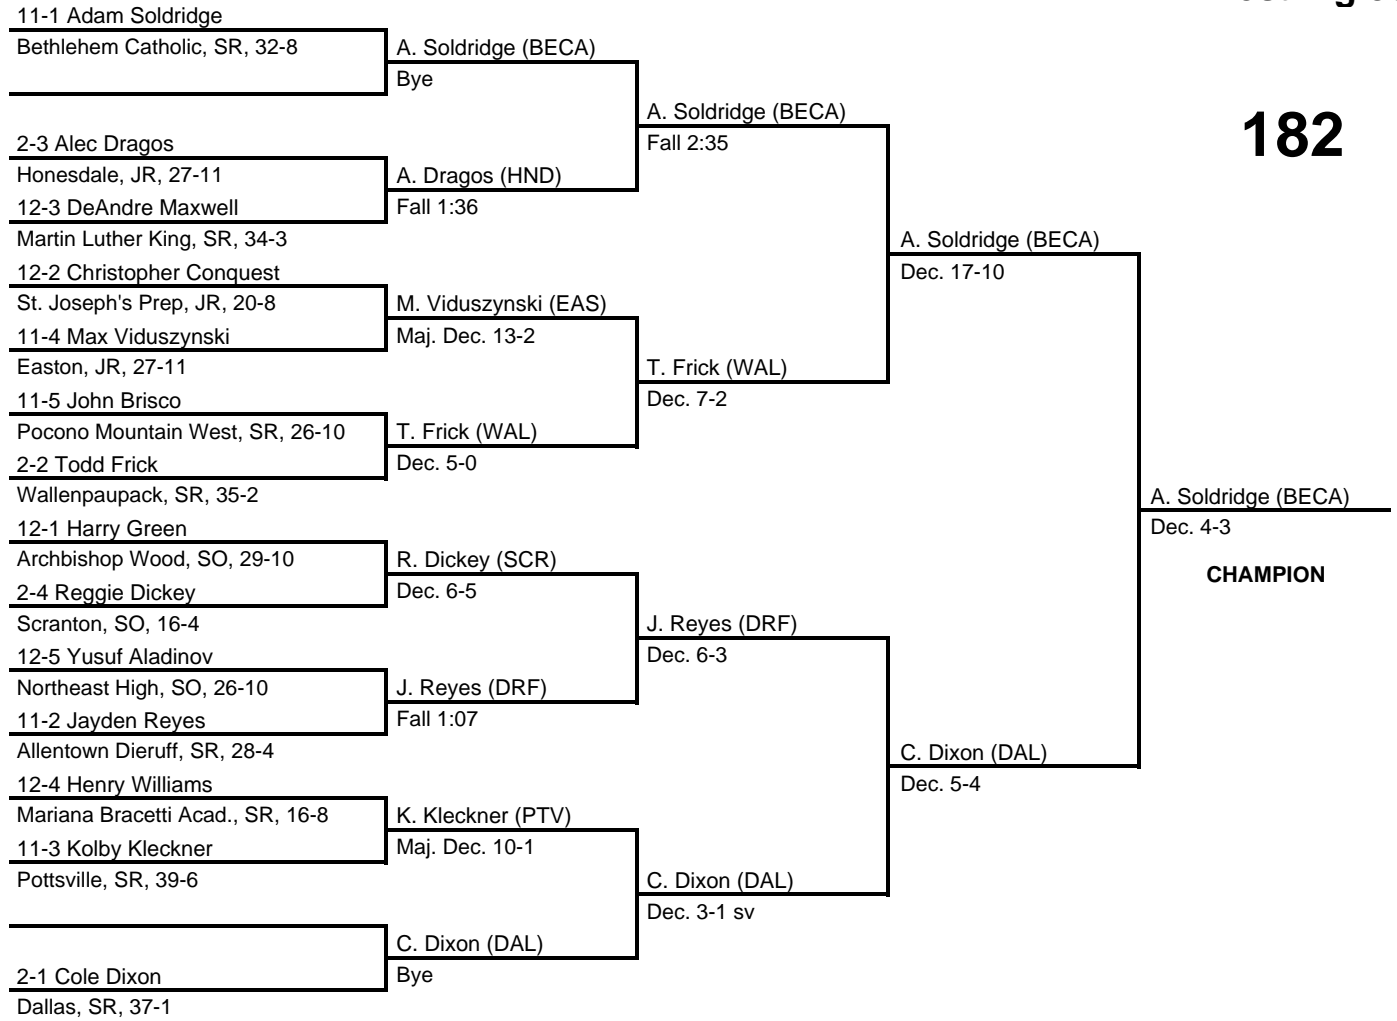

170

2016 North East AAA Regional

at Bethlehem Liberty HS -- March 4-5, 2016

results provided by
PA-Wrestling.com

182

2016 North East AAA Regional

at Bethlehem Liberty HS -- March 4-5, 2016

results provided by
PA-Wrestling.com