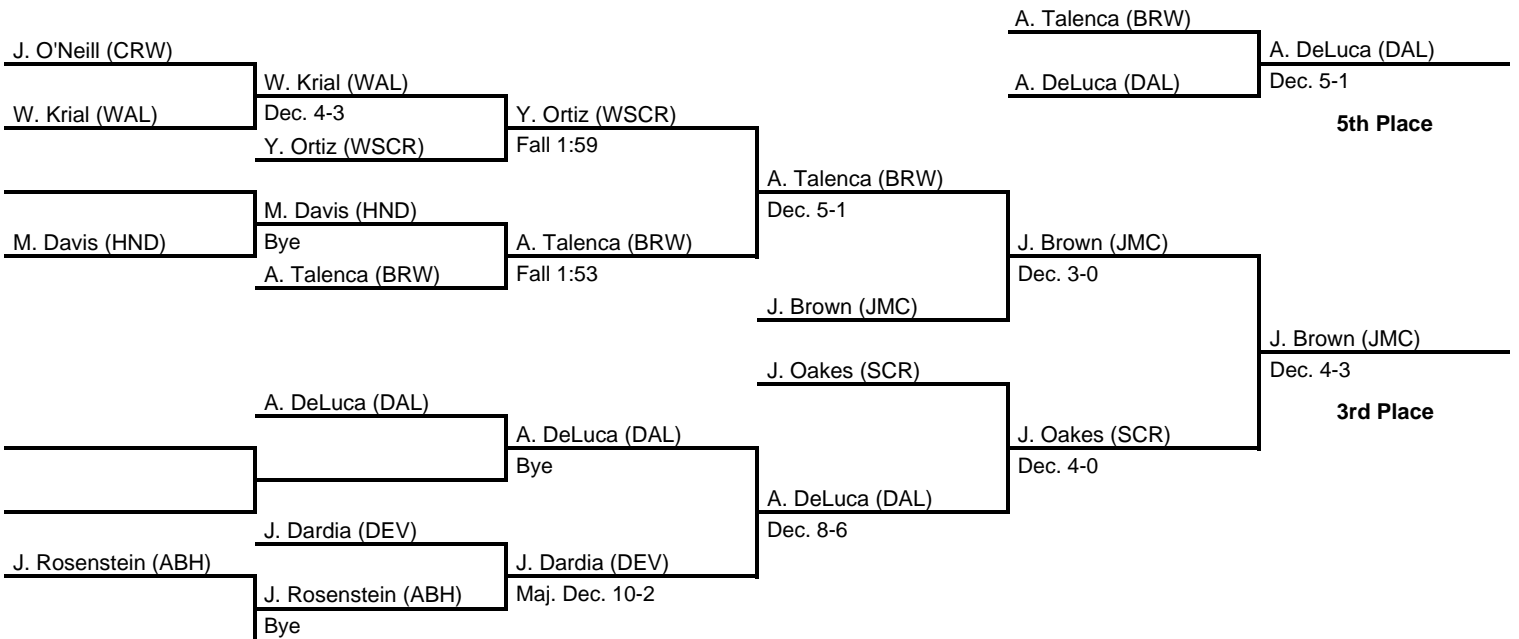

2016 District 2 AAA

at Kingston Armory -- February 26-27, 2016

results provided by
PA-Wrestling.com

2016 District 2 AAA

at Kingston Armory -- February 26-27, 2016

results provided by
PA-Wrestling.com

2016 District 2 AAA