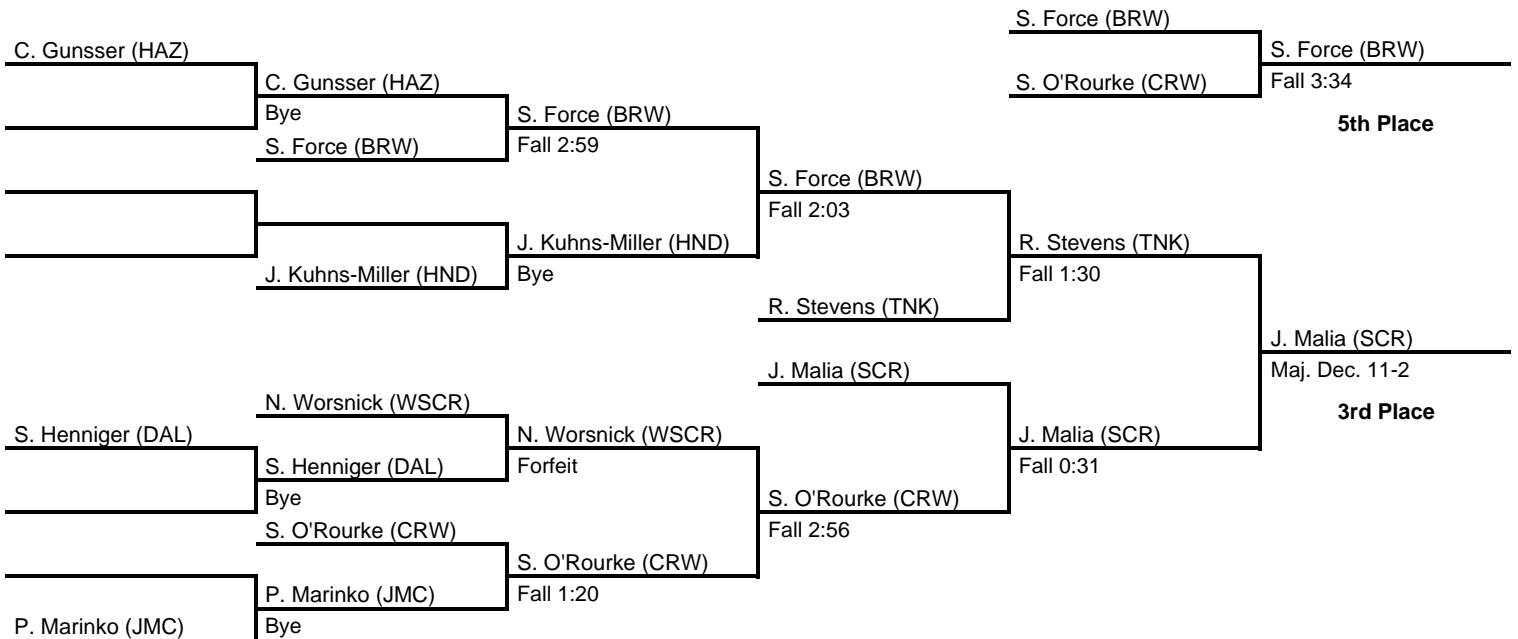

results provided by
PA-Wrestling.com

195

2016 District 2 AAA

at Kingston Armory -- February 26-27, 2016

results provided by
PA-Wrestling.com

2016 District 2 AAA

at Kingston Armory -- February 26-27, 2016

results provided by
PA-Wrestling.com