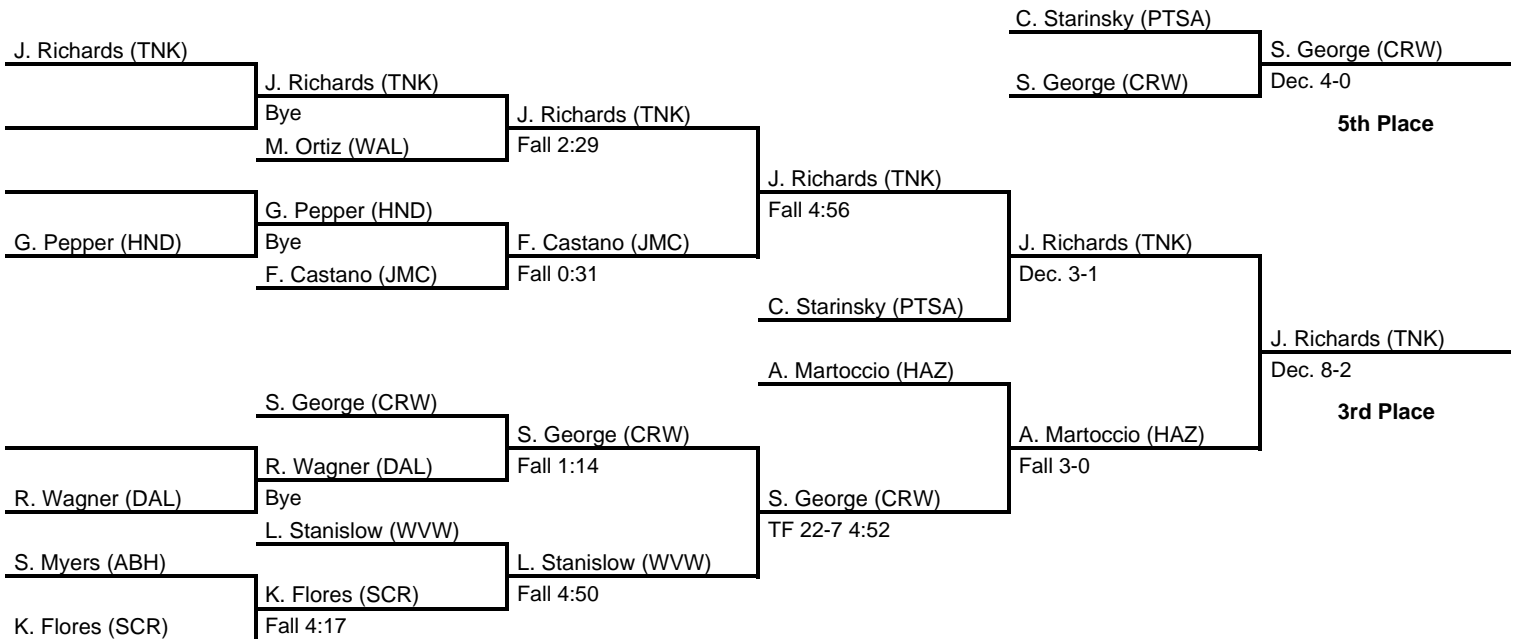

at Kingston Armory -- February 26-27, 2016

results provided by
PA-Wrestling.com

132

2016 District 2 AAA

at Kingston Armory -- February 26-27, 2016

results provided by
PA-Wrestling.com

138

2016 District 2 AAA