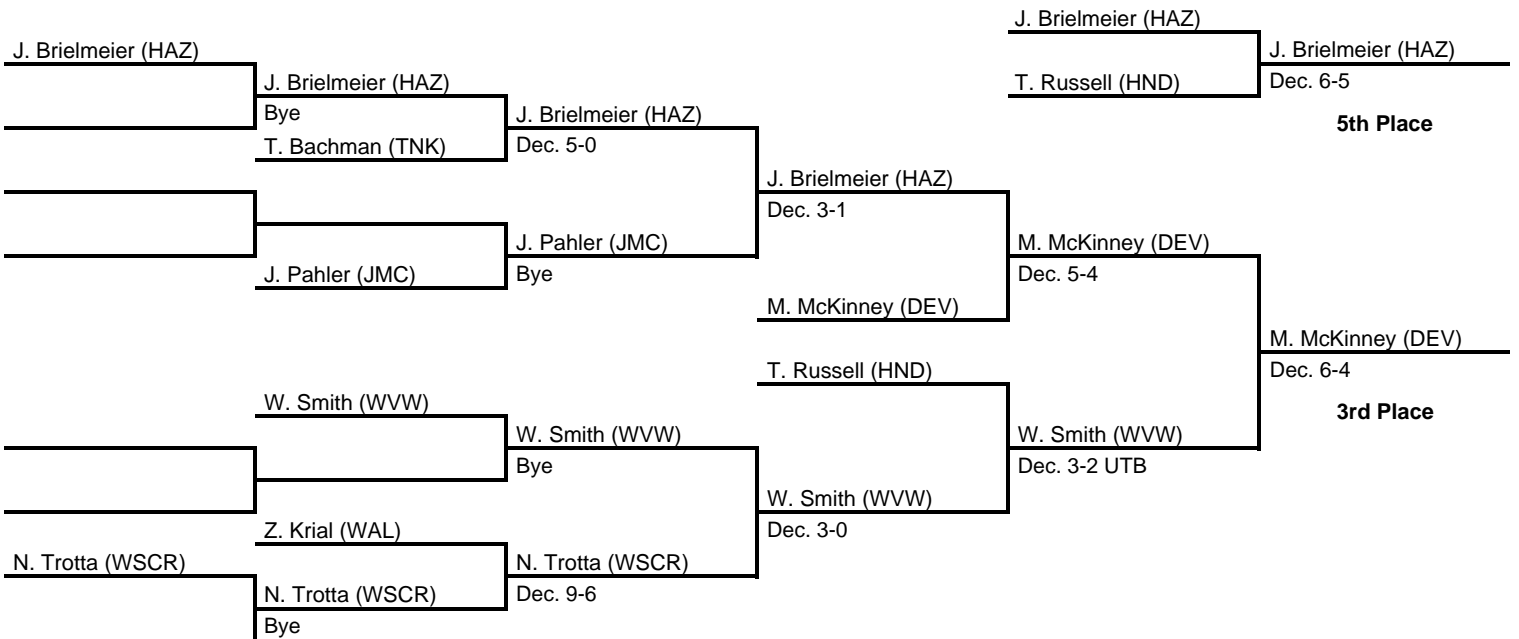

2016 District 2 AAA

at Kingston Armory -- February 26-27, 2016

results provided by
PA-Wrestling.com

Team Scores

Team scores are final and official.

Place	Pts	School (Abbreviation)	1st	2nd	3rd	4th
1.	244.0	Scranton (SCR)	6	-	1	3
2.	191.0	Tunkhannock (TNK)	1	4	1	2
3.	174.5	Hazleton Area (HAZ)	2	1	2	1
4.	148.0	Delaware Valley (DEV)	-	4	1	3
5.	131.0	West Scranton (WSCR)	1	1	2	2
6.	119.5	Dallas (DAL)	1	1	2	1
7.	90.0	Wallenpaupack (WAL)	1	1	1	-
8.	74.5	Abington Heights (ABH)	1	1	-	-
9.	68.5	Wyoming Valley West (WVW)	1	-	1	1
10.	66.5	Crestwood (CRW)	-	1	-	-
11.	62.0	James M. Coughlin (JMC)	-	-	2	1
12.	61.5	Honesdale (HND)	-	-	1	-
13.	41.5	Pittston Area (PTSA)	-	-	-	-
14.	34.0	Berwick (BRW)	-	-	-	-

2016 District 2 AAA

at Kingston Armory -- February 26-27, 2016

results provided by
PA-Wrestling.com

106

2016 District 2 AAA

at Kingston Armory -- February 26-27, 2016

results provided by
PA-Wrestling.com

113

2016 District 2 AAA

at Kingston Armory -- February 26-27, 2016

results provided by
PA-Wrestling.com

2016 District 2 AAA

at Kingston Armory -- February 26-27, 2016

results provided by
PA-Wrestling.com

2016 District 2 AAA