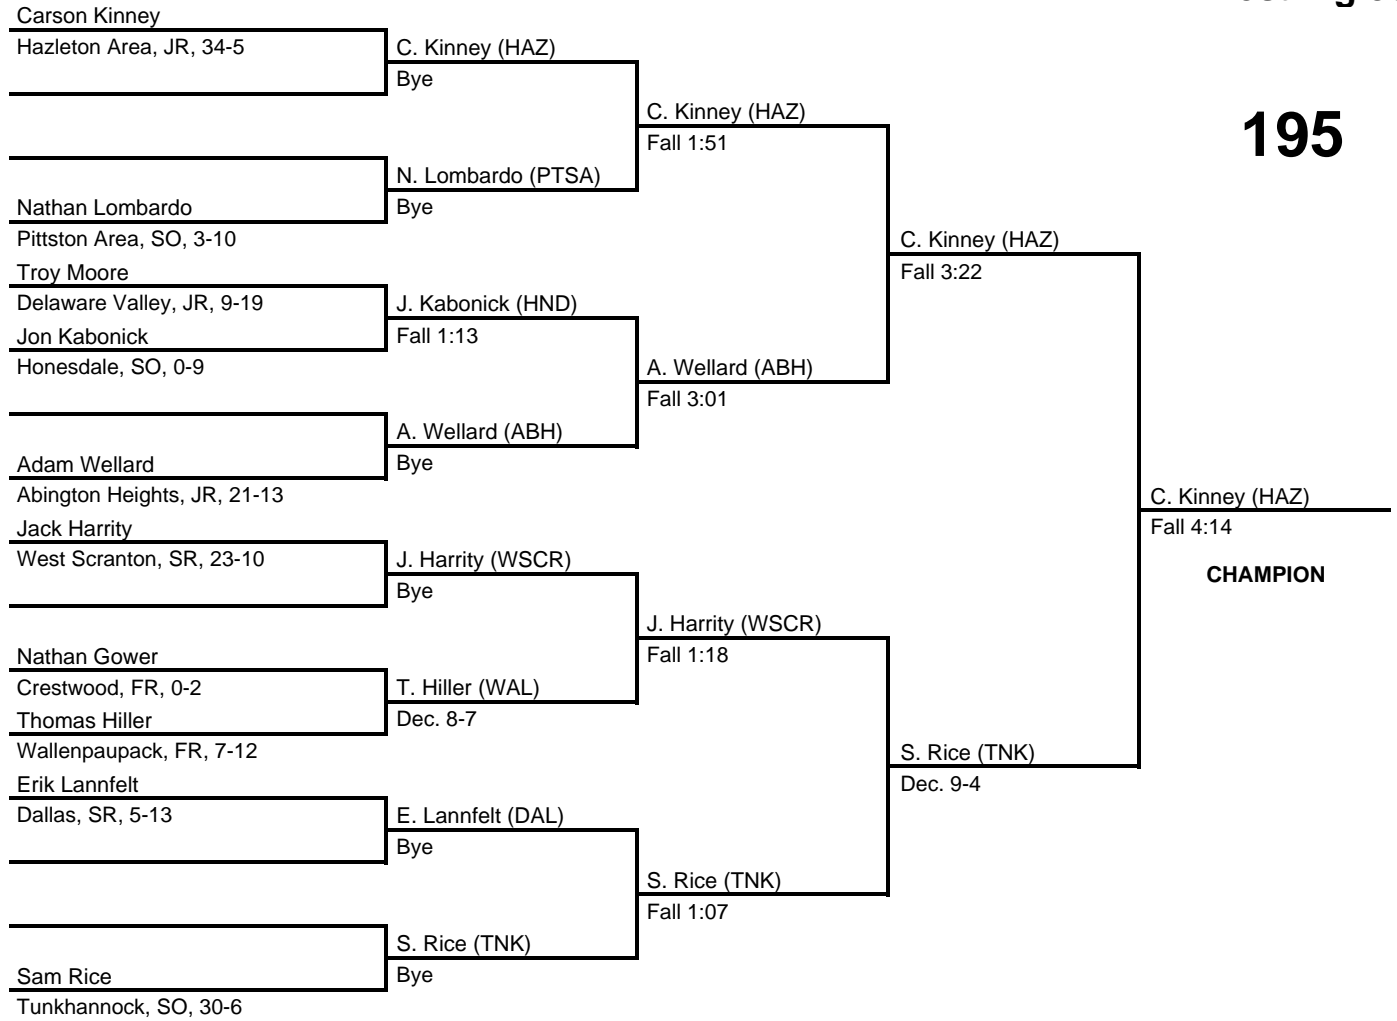

2016 District 2 AAA

at Kingston Armory -- February 26-27, 2016

results provided by
PA-Wrestling.com

195