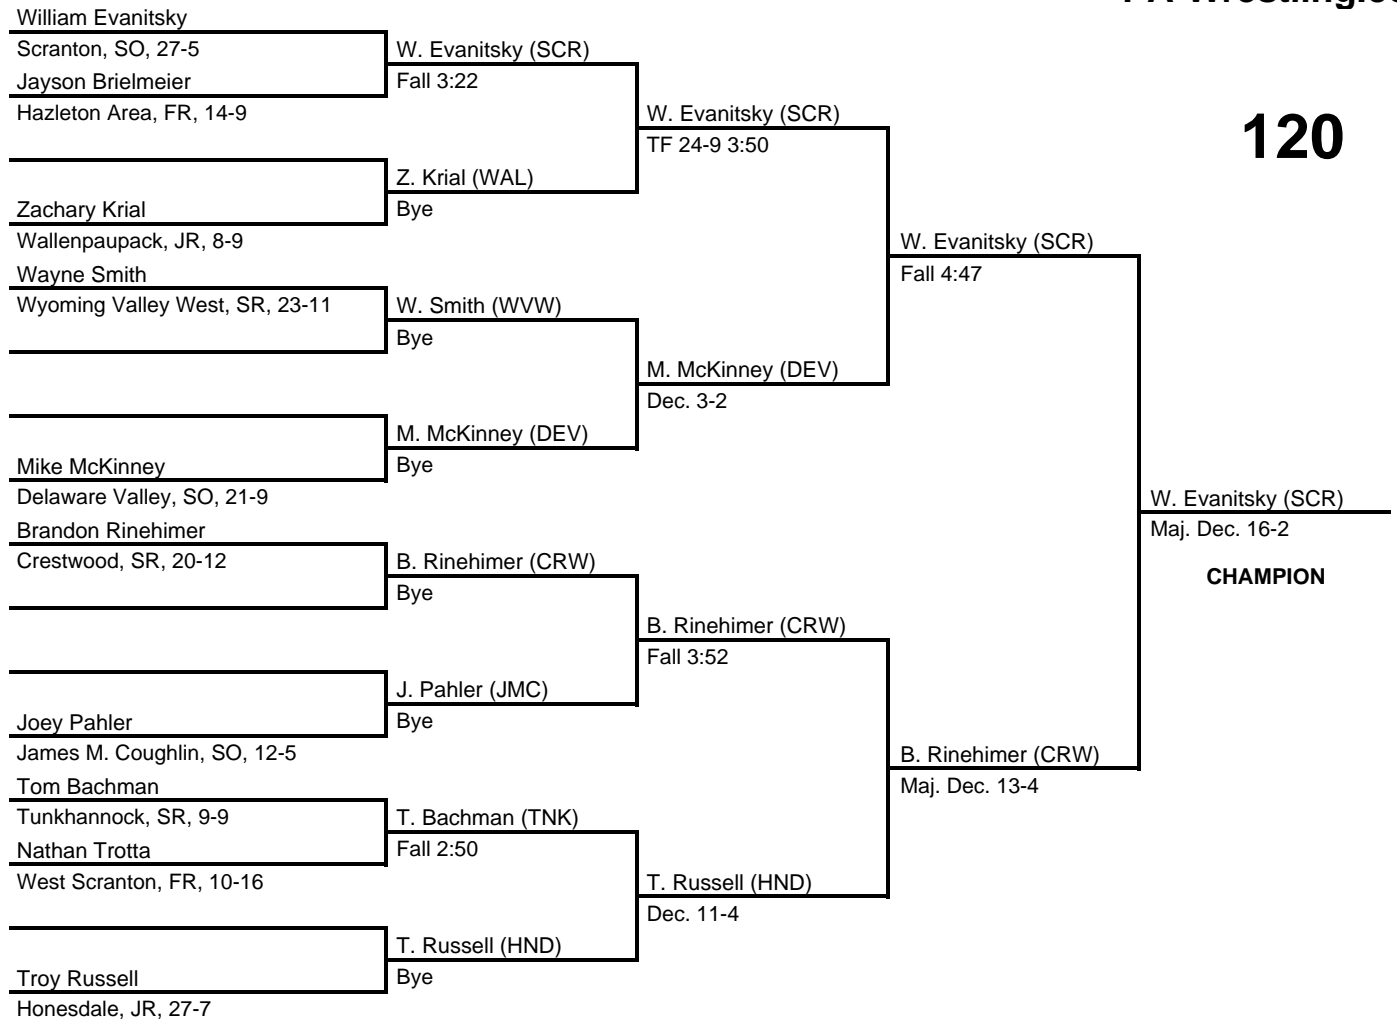

2016 District 2 AAA

at Kingston Armory -- February 26-27, 2016

results provided by
PA-Wrestling.com

Team Scores

Team scores are final and official.

Place	Pts	School (Abbreviation)	1st	2nd	3rd	4th
1.	244.0	Scranton (SCR)	6	-	1	3
2.	191.0	Tunkhannock (TNK)	1	4	1	2
3.	174.5	Hazleton Area (HAZ)	2	1	2	1
4.	148.0	Delaware Valley (DEV)	-	4	1	3
5.	131.0	West Scranton (WSCR)	1	1	2	2
6.	119.5	Dallas (DAL)	1	1	2	1
7.	90.0	Wallenpaupack (WAL)	1	1	1	-
8.	74.5	Abington Heights (ABH)	1	1	-	-
9.	68.5	Wyoming Valley West (WVW)	1	-	1	1
10.	66.5	Crestwood (CRW)	-	1	-	-
11.	62.0	James M. Coughlin (JMC)	-	-	2	1
12.	61.5	Honesdale (HND)	-	-	1	-
13.	41.5	Pittston Area (PTSA)	-	-	-	-
14.	34.0	Berwick (BRW)	-	-	-	-

2016 District 2 AAA

at Kingston Armory -- February 26-27, 2016

results provided by
PA-Wrestling.com

106

2016 District 2 AAA

at Kingston Armory -- February 26-27, 2016

results provided by
PA-Wrestling.com

113

2016 District 2 AAA

at Kingston Armory -- February 26-27, 2016

results provided by
PA-Wrestling.com

2016 District 2 AAA

at Kingston Armory -- February 26-27, 2016

results provided by
PA-Wrestling.com

2016 District 2 AAA