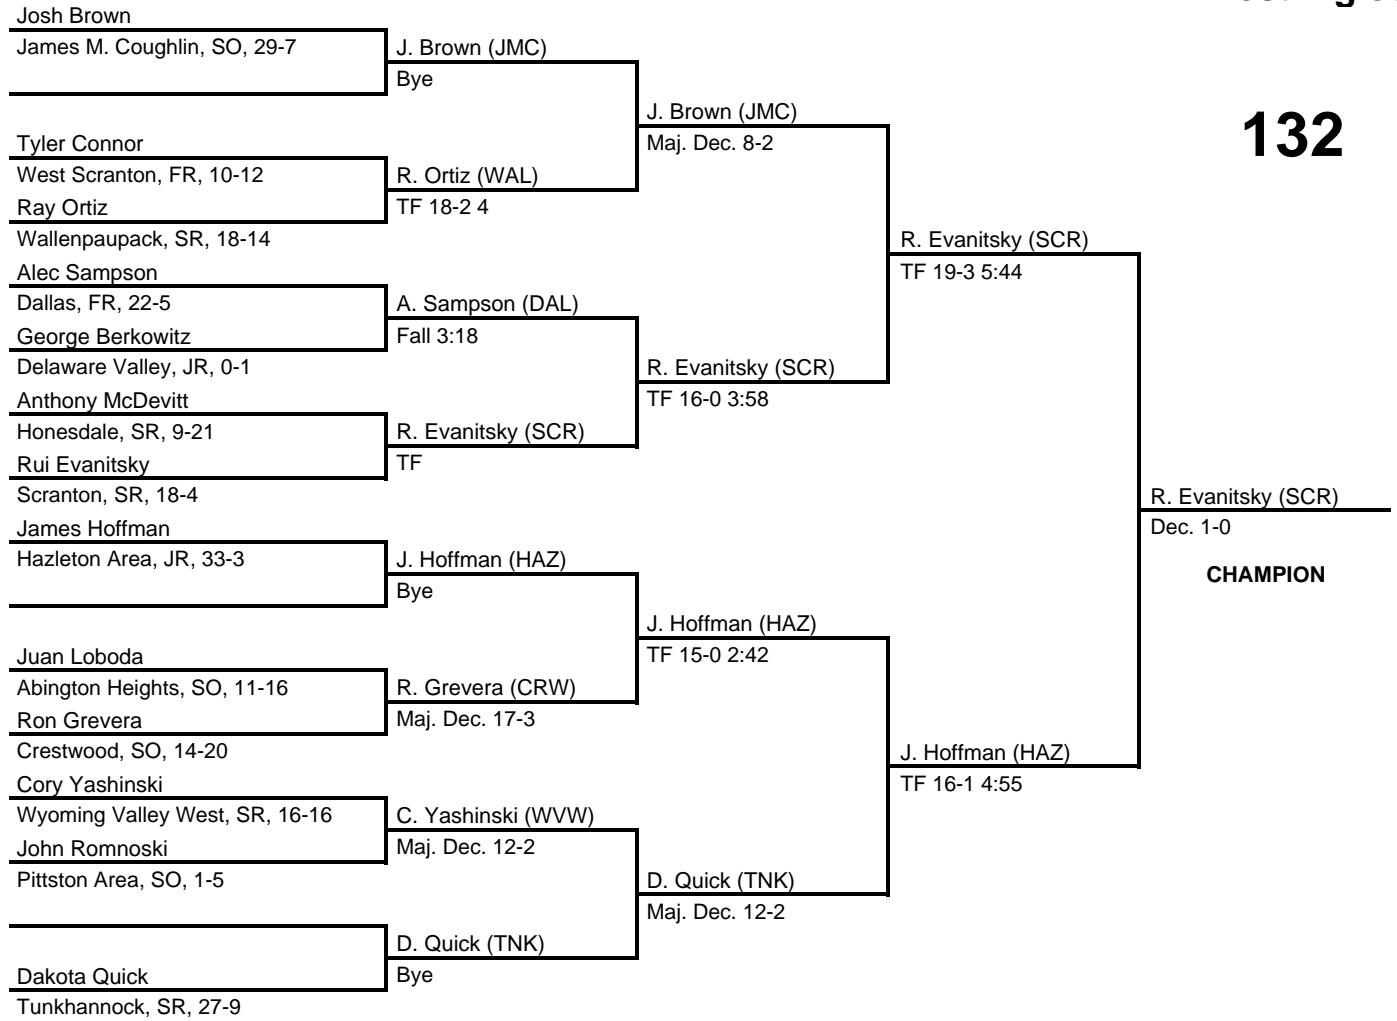

2016 District 2 AAA

at Kingston Armory -- February 26-27, 2016

results provided by
PA-Wrestling.com

132