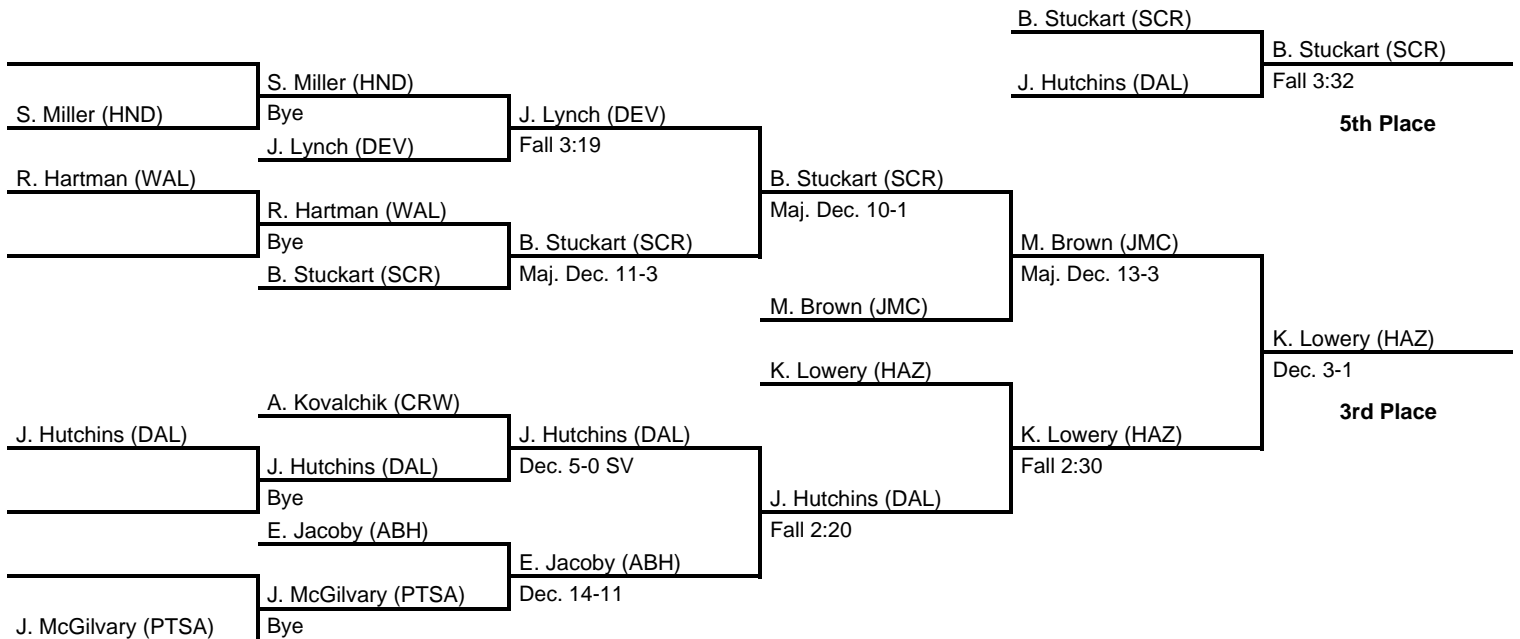

2016 District 2 AAA

at Kingston Armory -- February 26-27, 2016

results provided by
PA-Wrestling.com

145