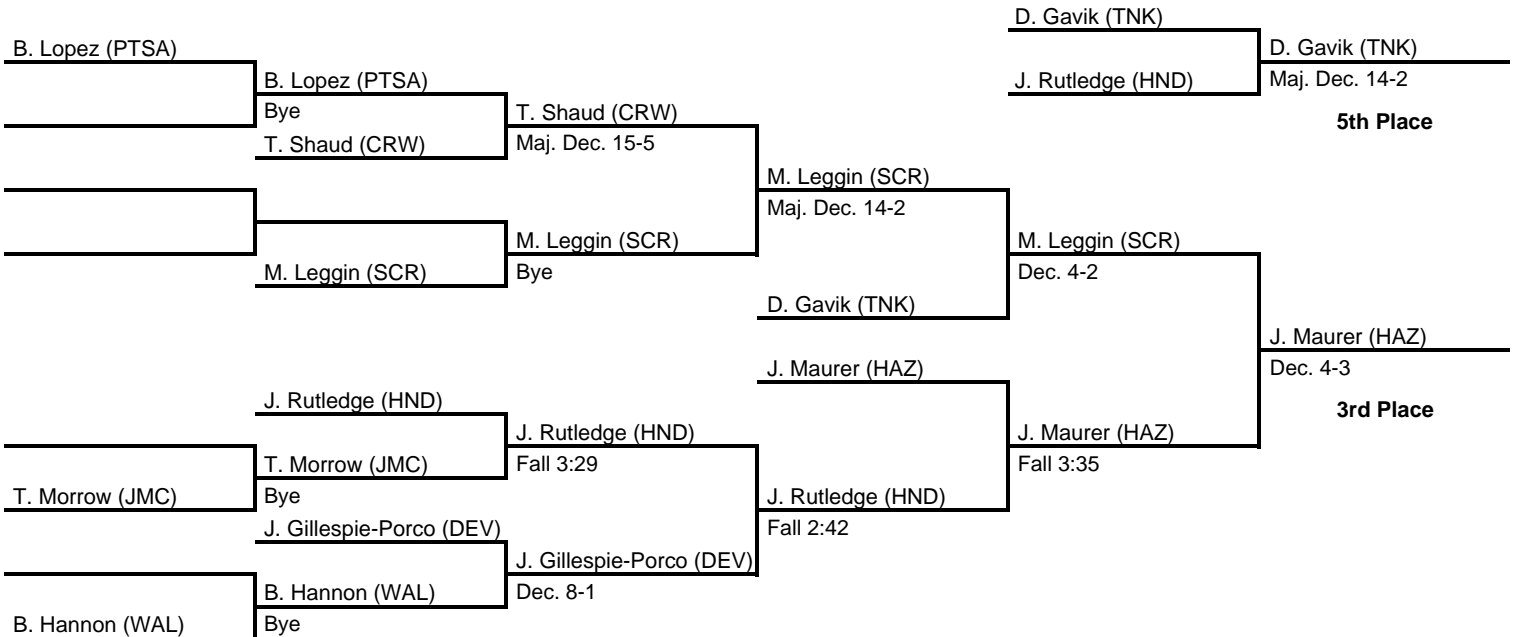

2016 District 2 AAA

at Kingston Armory -- February 26-27, 2016

results provided by
PA-Wrestling.com

Team Scores

Team scores are final and official.

Place	Pts	School (Abbreviation)	1st	2nd	3rd	4th
1.	244.0	Scranton (SCR)	6	-	1	3
2.	191.0	Tunkhannock (TNK)	1	4	1	2
3.	174.5	Hazleton Area (HAZ)	2	1	2	1
4.	148.0	Delaware Valley (DEV)	-	4	1	3
5.	131.0	West Scranton (WSCR)	1	1	2	2
6.	119.5	Dallas (DAL)	1	1	2	1
7.	90.0	Wallenpaupack (WAL)	1	1	1	-
8.	74.5	Abington Heights (ABH)	1	1	-	-
9.	68.5	Wyoming Valley West (WVW)	1	-	1	1
10.	66.5	Crestwood (CRW)	-	1	-	-
11.	62.0	James M. Coughlin (JMC)	-	-	2	1
12.	61.5	Honesdale (HND)	-	-	1	-
13.	41.5	Pittston Area (PTSA)	-	-	-	-
14.	34.0	Berwick (BRW)	-	-	-	-

2016 District 2 AAA

at Kingston Armory -- February 26-27, 2016

results provided by
PA-Wrestling.com

106