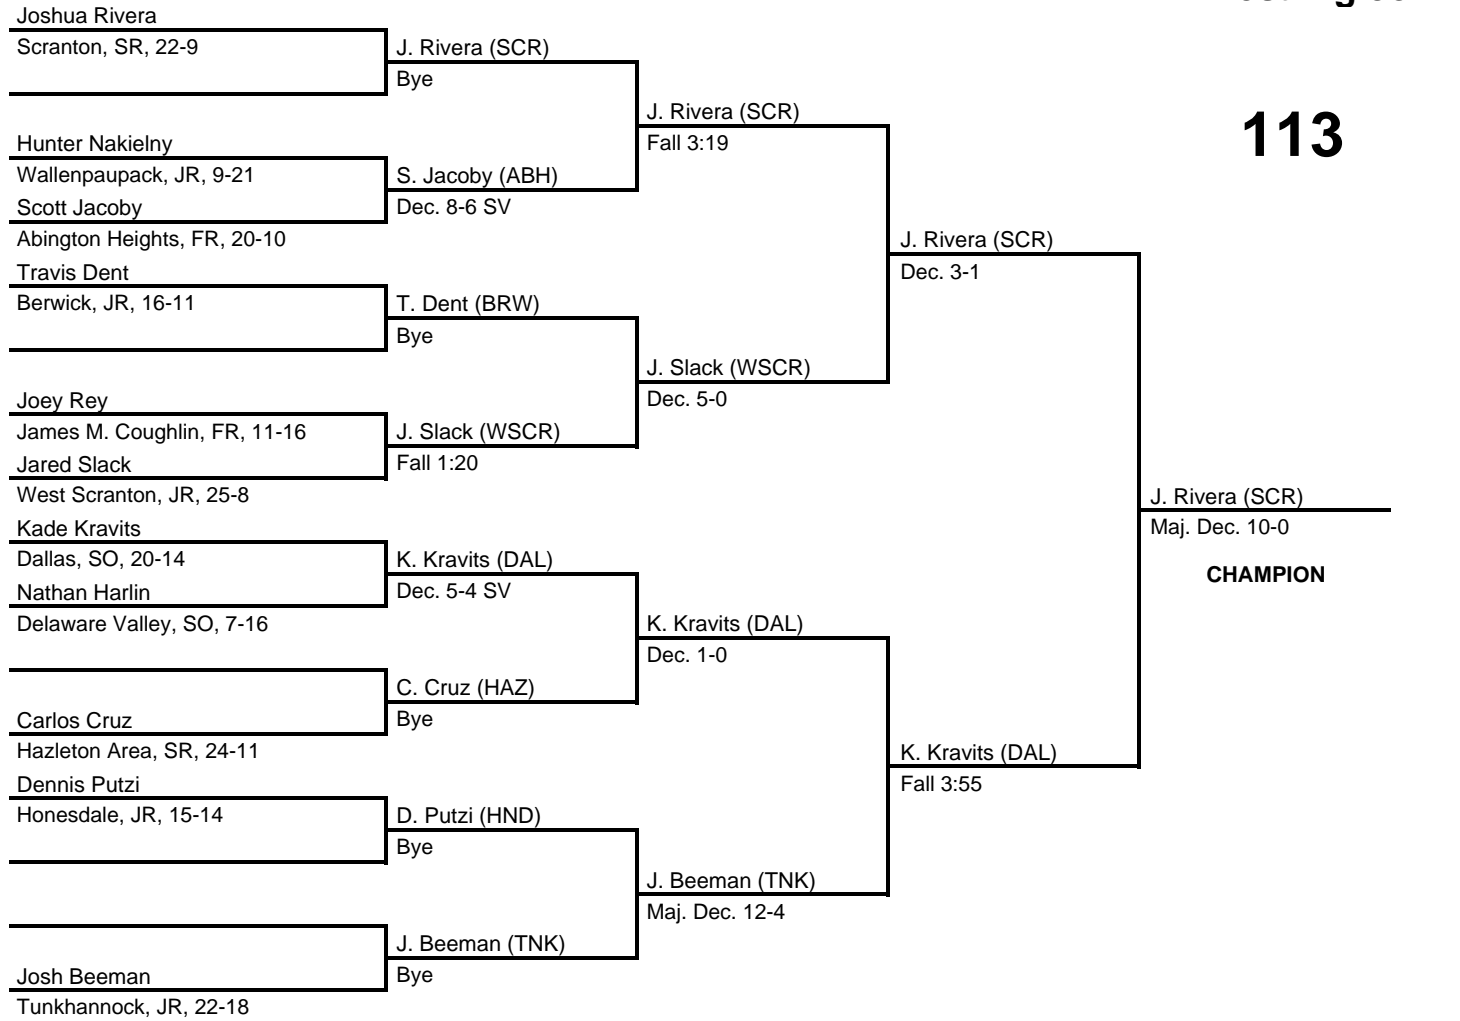

2016 District 2 AAA

at Kingston Armory -- February 26-27, 2016

results provided by
PA-Wrestling.com

Team Scores

Team scores are final and official.

Place	Pts	School (Abbreviation)	1st	2nd	3rd	4th
1.	244.0	Scranton (SCR)	6	-	1	3
2.	191.0	Tunkhannock (TNK)	1	4	1	2
3.	174.5	Hazleton Area (HAZ)	2	1	2	1
4.	148.0	Delaware Valley (DEV)	-	4	1	3
5.	131.0	West Scranton (WSCR)	1	1	2	2
6.	119.5	Dallas (DAL)	1	1	2	1
7.	90.0	Wallenpaupack (WAL)	1	1	1	-
8.	74.5	Abington Heights (ABH)	1	1	-	-
9.	68.5	Wyoming Valley West (WVW)	1	-	1	1
10.	66.5	Crestwood (CRW)	-	1	-	-
11.	62.0	James M. Coughlin (JMC)	-	-	2	1
12.	61.5	Honesdale (HND)	-	-	1	-
13.	41.5	Pittston Area (PTSA)	-	-	-	-
14.	34.0	Berwick (BRW)	-	-	-	-

2016 District 2 AAA

at Kingston Armory -- February 26-27, 2016

results provided by
PA-Wrestling.com

106

2016 District 2 AAA

at Kingston Armory -- February 26-27, 2016

results provided by
PA-Wrestling.com

113

2016 District 2 AAA

at Kingston Armory -- February 26-27, 2016

results provided by
PA-Wrestling.com

2016 District 2 AAA

at Kingston Armory -- February 26-27, 2016

results provided by
PA-Wrestling.com

2016 District 2 AAA