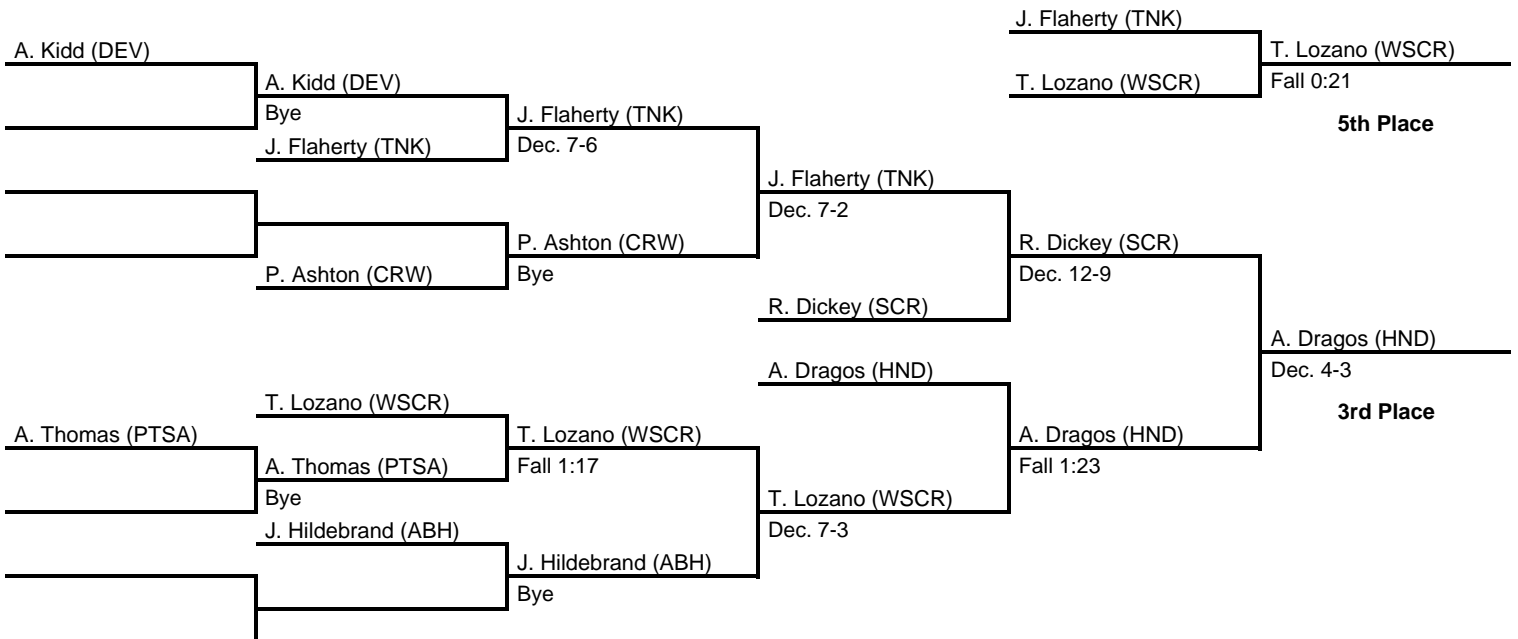

at Kingston Armory -- February 26-27, 2016

results provided by
PA-Wrestling.com

170

2016 District 2 AAA

at Kingston Armory -- February 26-27, 2016

results provided by
PA-Wrestling.com

2016 District 2 AAA

at Kingston Armory -- February 26-27, 2016

results provided by
PA-Wrestling.com

195

2016 District 2 AAA

at Kingston Armory -- February 26-27, 2016

results provided by
PA-Wrestling.com

2016 District 2 AAA

at Kingston Armory -- February 26-27, 2016

results provided by
PA-Wrestling.com