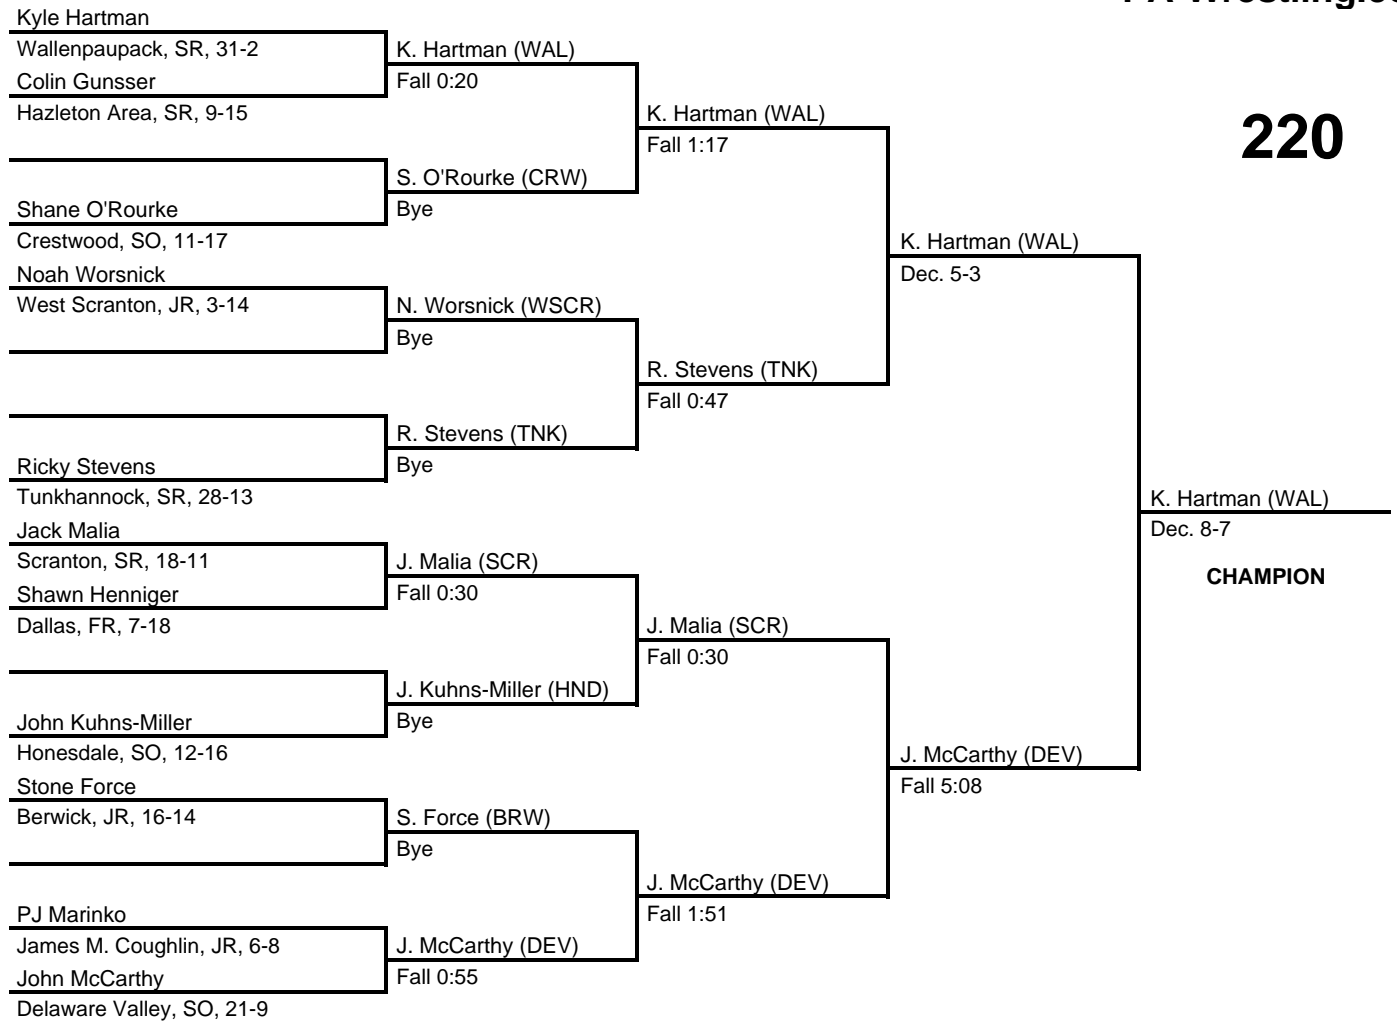

2016 District 2 AAA

at Kingston Armory -- February 26-27, 2016

results provided by
PA-Wrestling.com

Team Scores

Team scores are final and official.

Place	Pts	School (Abbreviation)	1st	2nd	3rd	4th
1.	244.0	Scranton (SCR)	6	-	1	3
2.	191.0	Tunkhannock (TNK)	1	4	1	2
3.	174.5	Hazleton Area (HAZ)	2	1	2	1
4.	148.0	Delaware Valley (DEV)	-	4	1	3
5.	131.0	West Scranton (WSCR)	1	1	2	2
6.	119.5	Dallas (DAL)	1	1	2	1
7.	90.0	Wallenpaupack (WAL)	1	1	1	-
8.	74.5	Abington Heights (ABH)	1	1	-	-
9.	68.5	Wyoming Valley West (WVW)	1	-	1	1
10.	66.5	Crestwood (CRW)	-	1	-	-
11.	62.0	James M. Coughlin (JMC)	-	-	2	1
12.	61.5	Honesdale (HND)	-	-	1	-
13.	41.5	Pittston Area (PTSA)	-	-	-	-
14.	34.0	Berwick (BRW)	-	-	-	-

results provided by
PA-Wrestling.com

195

2016 District 2 AAA

at Kingston Armory -- February 26-27, 2016

results provided by
PA-Wrestling.com

2016 District 2 AAA

at Kingston Armory -- February 26-27, 2016

results provided by
PA-Wrestling.com