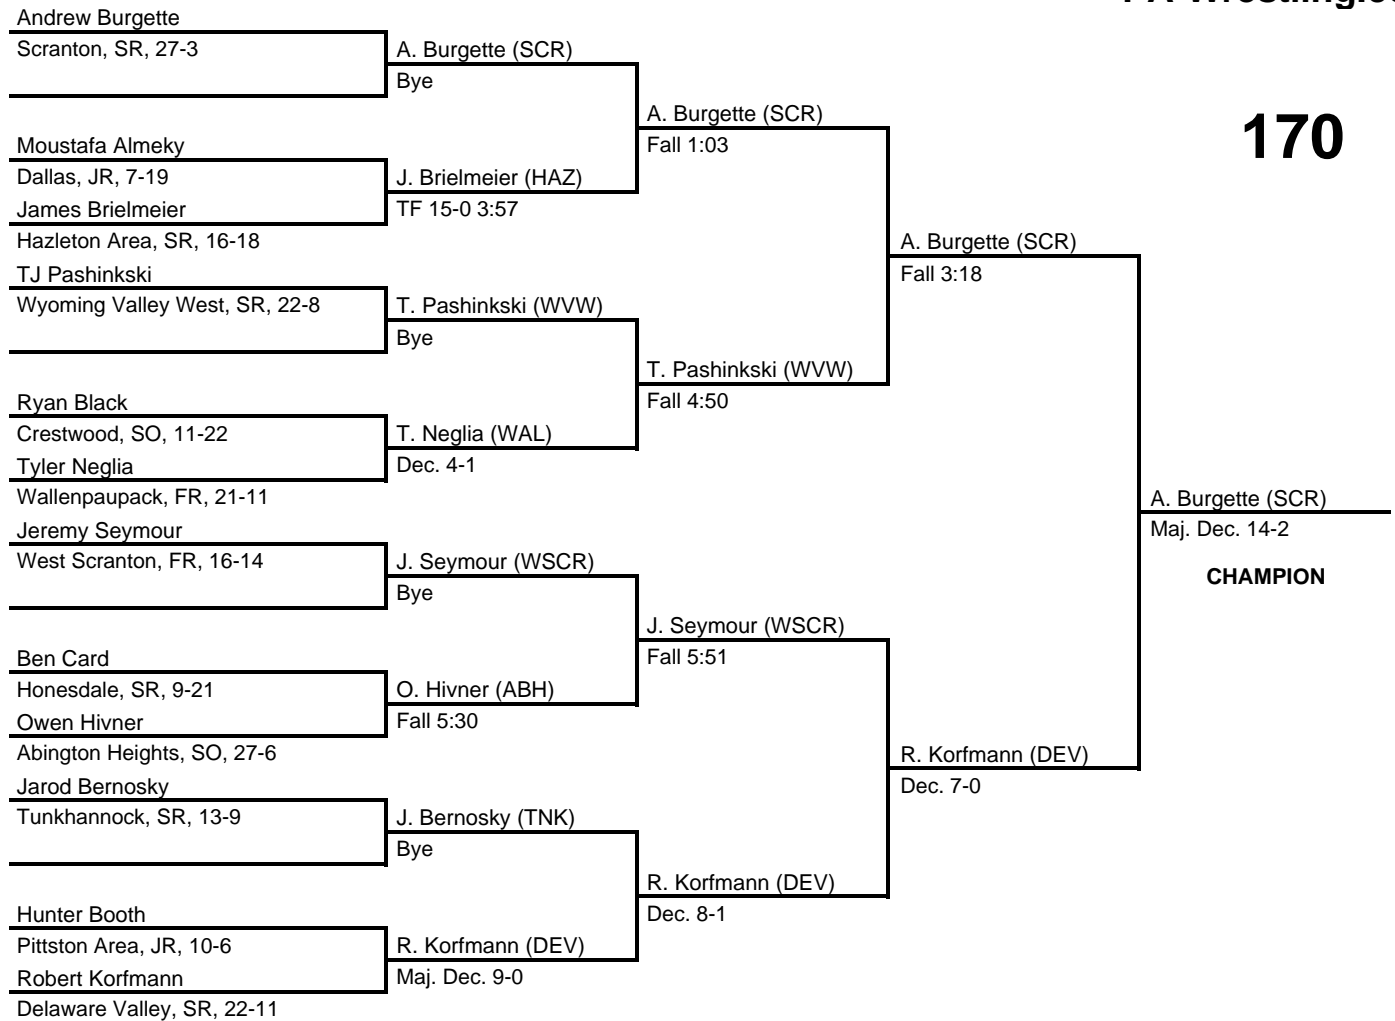

2016 District 2 AAA

at Kingston Armory -- February 26-27, 2016

results provided by
PA-Wrestling.com

170