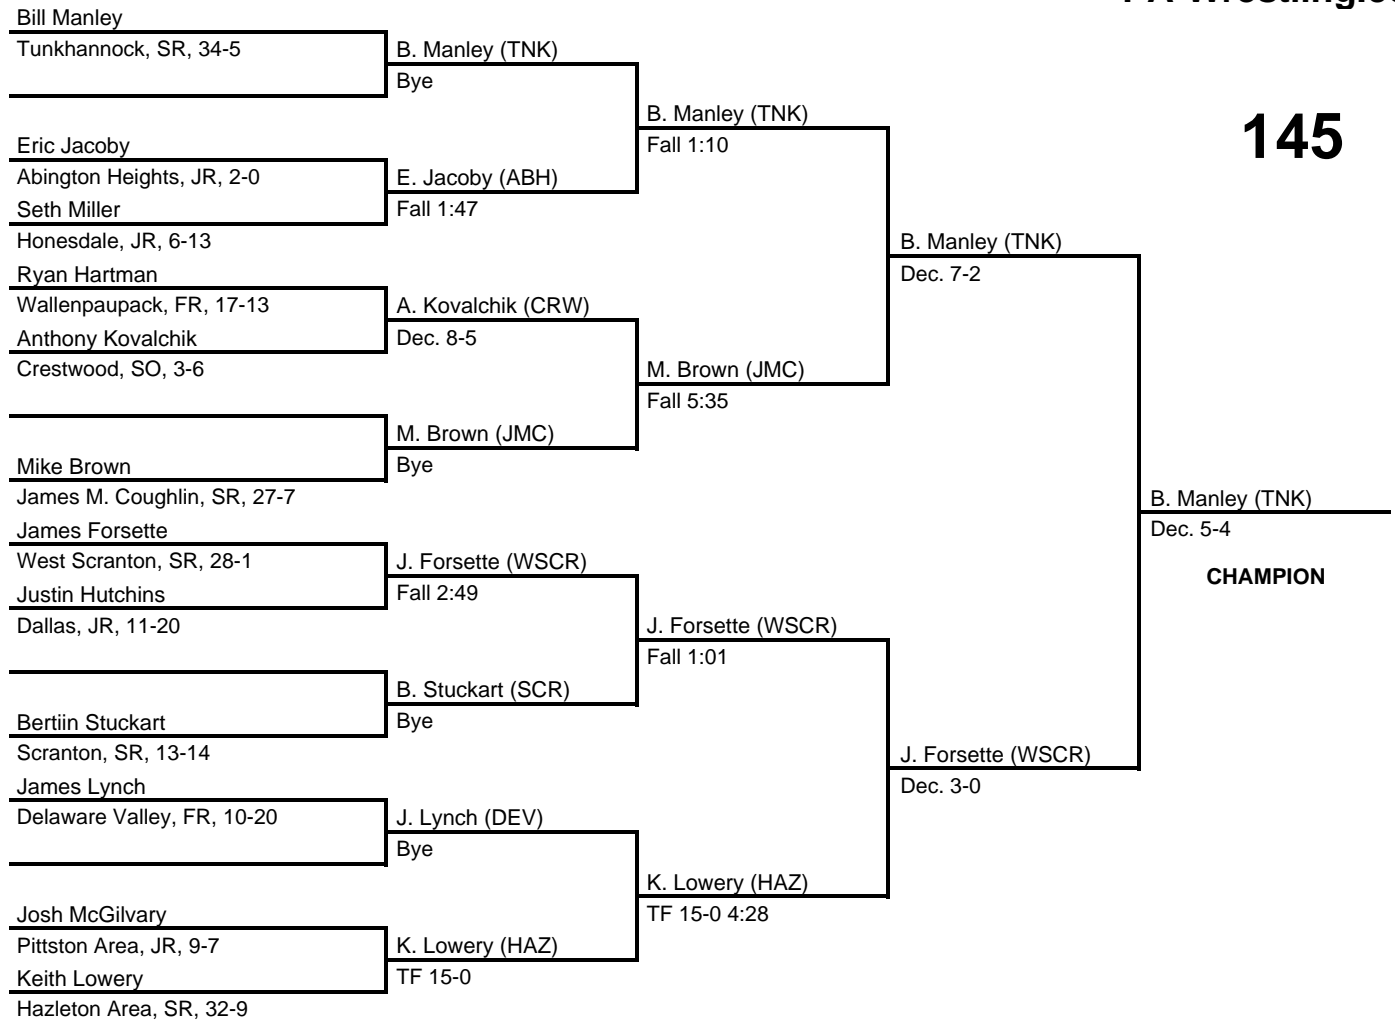

2016 District 2 AAA

at Kingston Armory -- February 26-27, 2016

results provided by
PA-Wrestling.com

Team Scores

Team scores are final and official.

Place	Pts	School (Abbreviation)	1st	2nd	3rd	4th
1.	244.0	Scranton (SCR)	6	-	1	3
2.	191.0	Tunkhannock (TNK)	1	4	1	2
3.	174.5	Hazleton Area (HAZ)	2	1	2	1
4.	148.0	Delaware Valley (DEV)	-	4	1	3
5.	131.0	West Scranton (WSCR)	1	1	2	2
6.	119.5	Dallas (DAL)	1	1	2	1
7.	90.0	Wallenpaupack (WAL)	1	1	1	-
8.	74.5	Abington Heights (ABH)	1	1	-	-
9.	68.5	Wyoming Valley West (WVW)	1	-	1	1
10.	66.5	Crestwood (CRW)	-	1	-	-
11.	62.0	James M. Coughlin (JMC)	-	-	2	1
12.	61.5	Honesdale (HND)	-	-	1	-
13.	41.5	Pittston Area (PTSA)	-	-	-	-
14.	34.0	Berwick (BRW)	-	-	-	-

2016 District 2 AAA

at Kingston Armory -- February 26-27, 2016

results provided by
PA-Wrestling.com

2016 District 2 AAA

at Kingston Armory -- February 26-27, 2016

results provided by
PA-Wrestling.com

2016 District 2 AAA

at Kingston Armory -- February 26-27, 2016

results provided by
PA-Wrestling.com

132

2016 District 2 AAA

at Kingston Armory -- February 26-27, 2016

results provided by
PA-Wrestling.com

138

2016 District 2 AAA

at Kingston Armory -- February 26-27, 2016

results provided by
PA-Wrestling.com

145

2016 District 2 AAA

at Kingston Armory -- February 26-27, 2016

results provided by
PA-Wrestling.com

152

2016 District 2 AAA