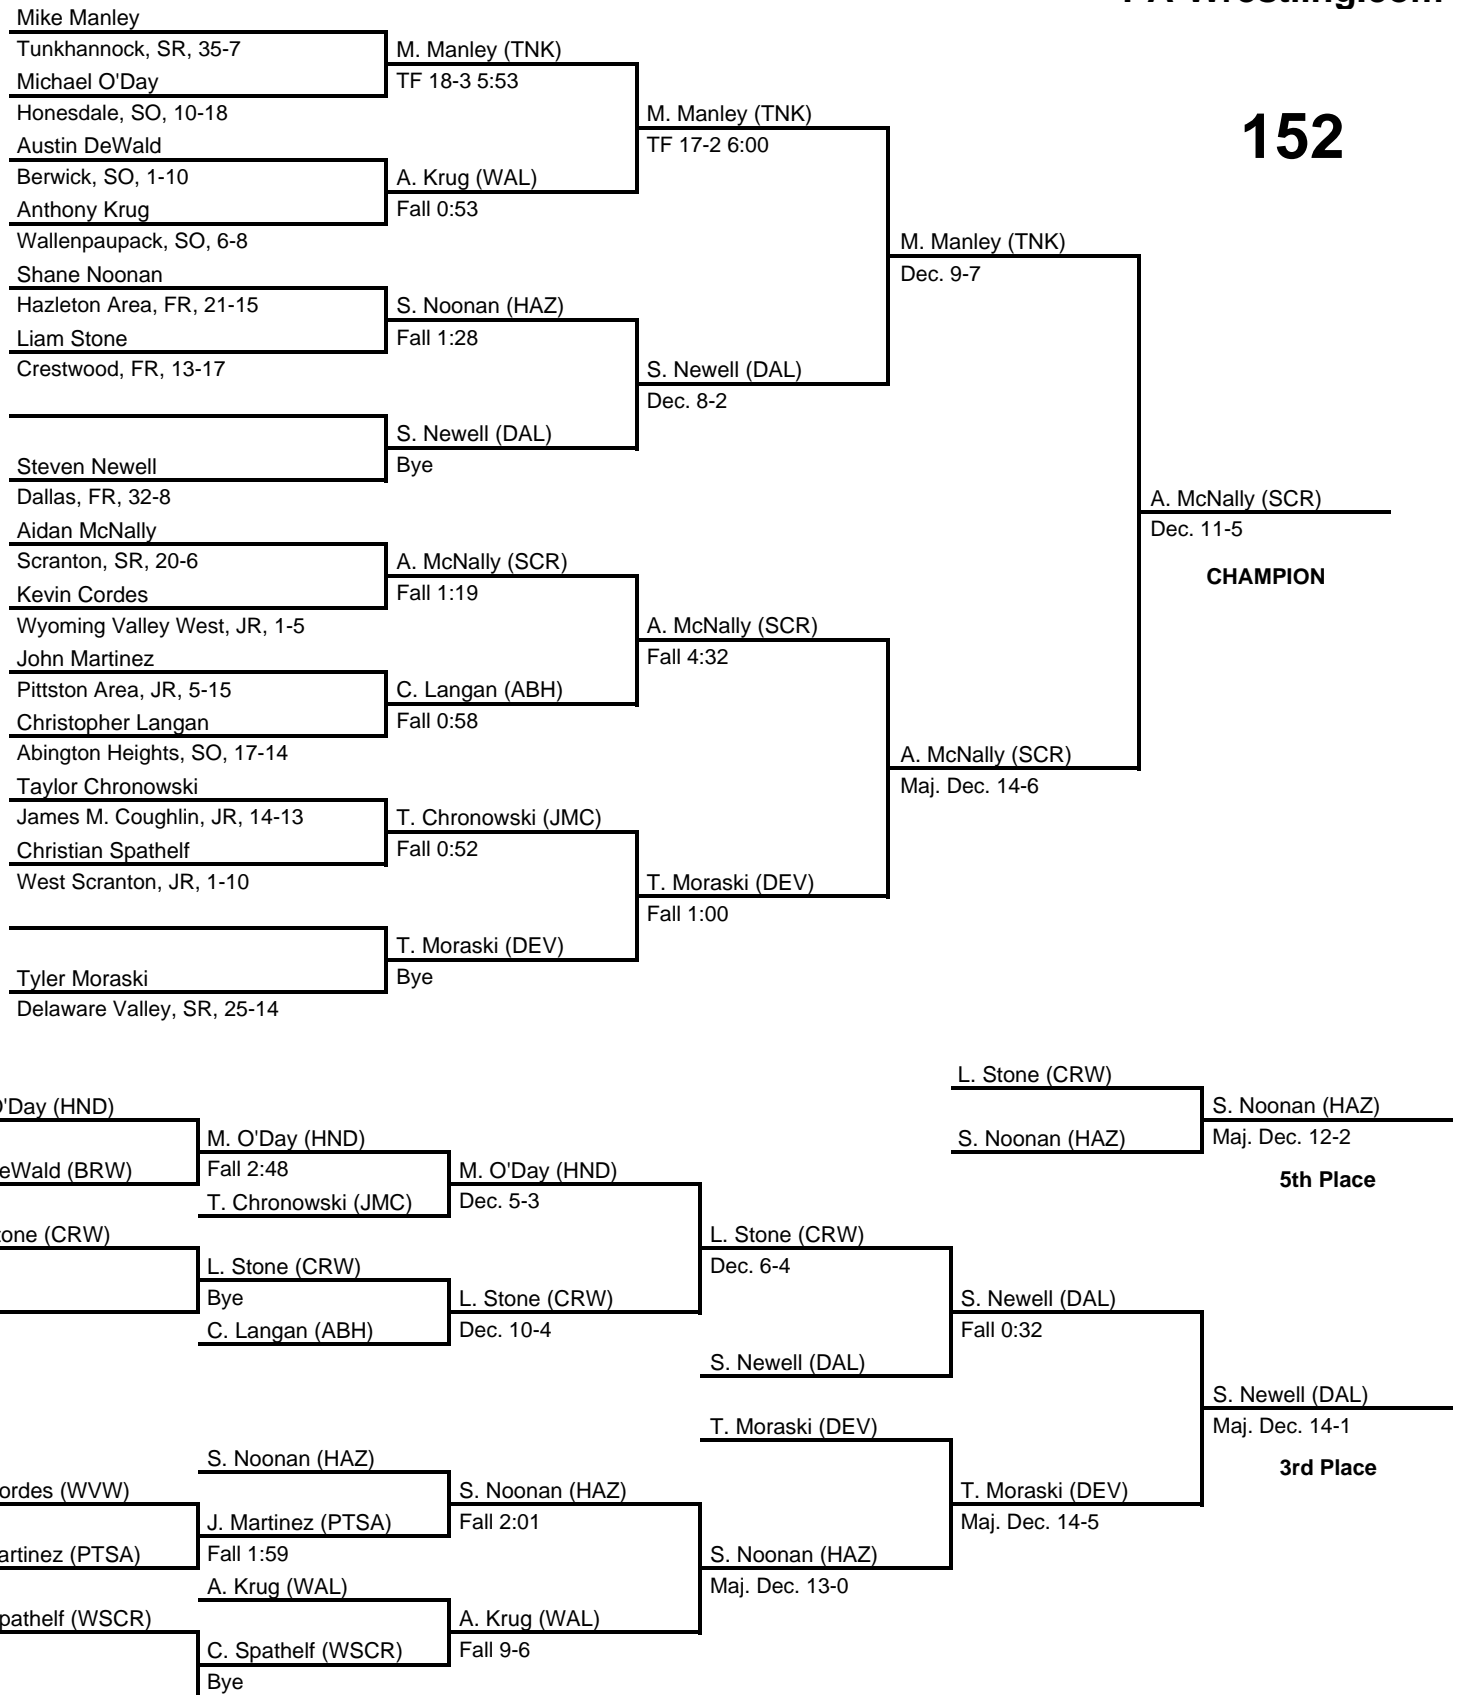

2016 District 2 AAA

at Kingston Armory -- February 26-27, 2016

results provided by
PA-Wrestling.com

Team Scores

Team scores are final and official.

Place	Pts	School (Abbreviation)	1st	2nd	3rd	4th
1.	244.0	Scranton (SCR)	6	-	1	3
2.	191.0	Tunkhannock (TNK)	1	4	1	2
3.	174.5	Hazleton Area (HAZ)	2	1	2	1
4.	148.0	Delaware Valley (DEV)	-	4	1	3
5.	131.0	West Scranton (WSCR)	1	1	2	2
6.	119.5	Dallas (DAL)	1	1	2	1
7.	90.0	Wallenpaupack (WAL)	1	1	1	-
8.	74.5	Abington Heights (ABH)	1	1	-	-
9.	68.5	Wyoming Valley West (WVW)	1	-	1	1
10.	66.5	Crestwood (CRW)	-	1	-	-
11.	62.0	James M. Coughlin (JMC)	-	-	2	1
12.	61.5	Honesdale (HND)	-	-	1	-
13.	41.5	Pittston Area (PTSA)	-	-	-	-
14.	34.0	Berwick (BRW)	-	-	-	-

at Kingston Armory -- February 26-27, 2016

results provided by
PA-Wrestling.com

145

2016 District 2 AAA

at Kingston Armory -- February 26-27, 2016

results provided by
PA-Wrestling.com

152

2016 District 2 AAA