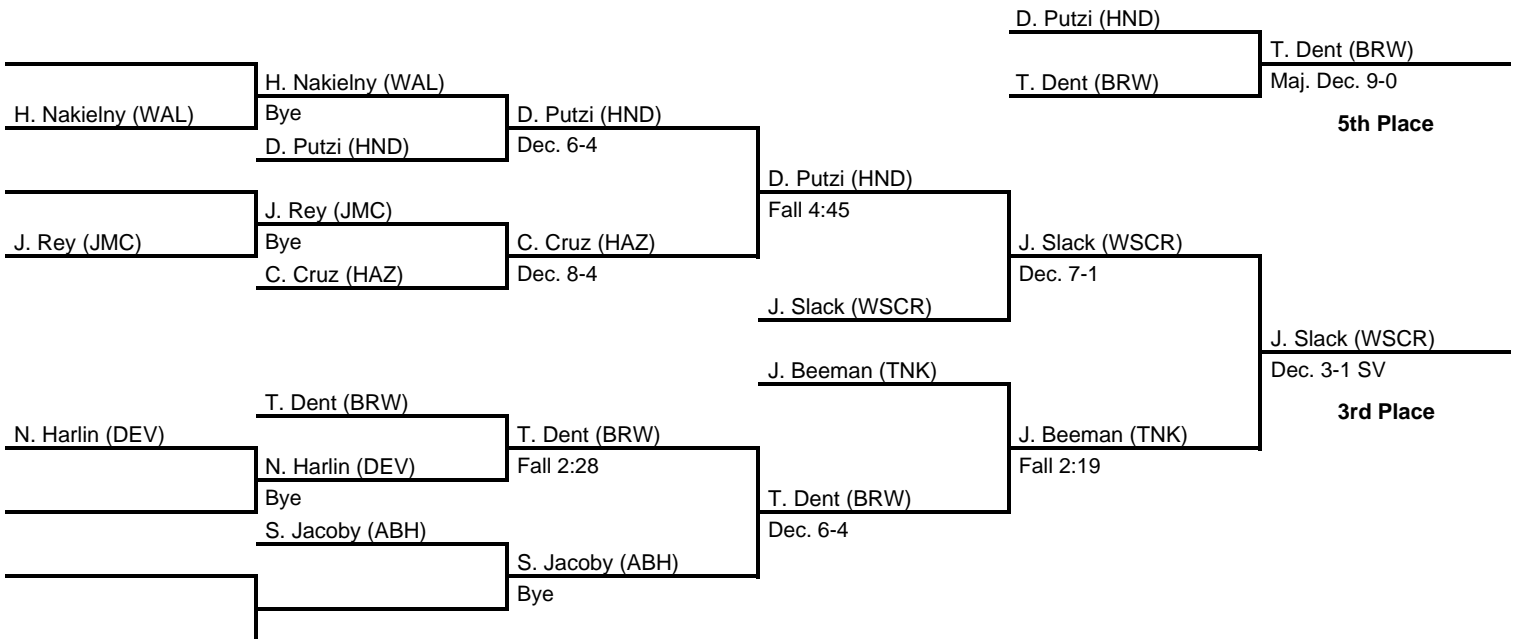

2016 District 2 AAA

at Kingston Armory -- February 26-27, 2016

results provided by
PA-Wrestling.com

Team Scores

Team scores are final and official.

Place	Pts	School (Abbreviation)	1st	2nd	3rd	4th
1.	244.0	Scranton (SCR)	6	-	1	3
2.	191.0	Tunkhannock (TNK)	1	4	1	2
3.	174.5	Hazleton Area (HAZ)	2	1	2	1
4.	148.0	Delaware Valley (DEV)	-	4	1	3
5.	131.0	West Scranton (WSCR)	1	1	2	2
6.	119.5	Dallas (DAL)	1	1	2	1
7.	90.0	Wallenpaupack (WAL)	1	1	1	-
8.	74.5	Abington Heights (ABH)	1	1	-	-
9.	68.5	Wyoming Valley West (WVW)	1	-	1	1
10.	66.5	Crestwood (CRW)	-	1	-	-
11.	62.0	James M. Coughlin (JMC)	-	-	2	1
12.	61.5	Honesdale (HND)	-	-	1	-
13.	41.5	Pittston Area (PTSA)	-	-	-	-
14.	34.0	Berwick (BRW)	-	-	-	-

2016 District 2 AAA

at Kingston Armory -- February 26-27, 2016

results provided by
PA-Wrestling.com

106

2016 District 2 AAA

at Kingston Armory -- February 26-27, 2016

results provided by
PA-Wrestling.com

113

2016 District 2 AAA

at Kingston Armory -- February 26-27, 2016

results provided by
PA-Wrestling.com

2016 District 2 AAA

at Kingston Armory -- February 26-27, 2016

results provided by
PA-Wrestling.com

2016 District 2 AAA