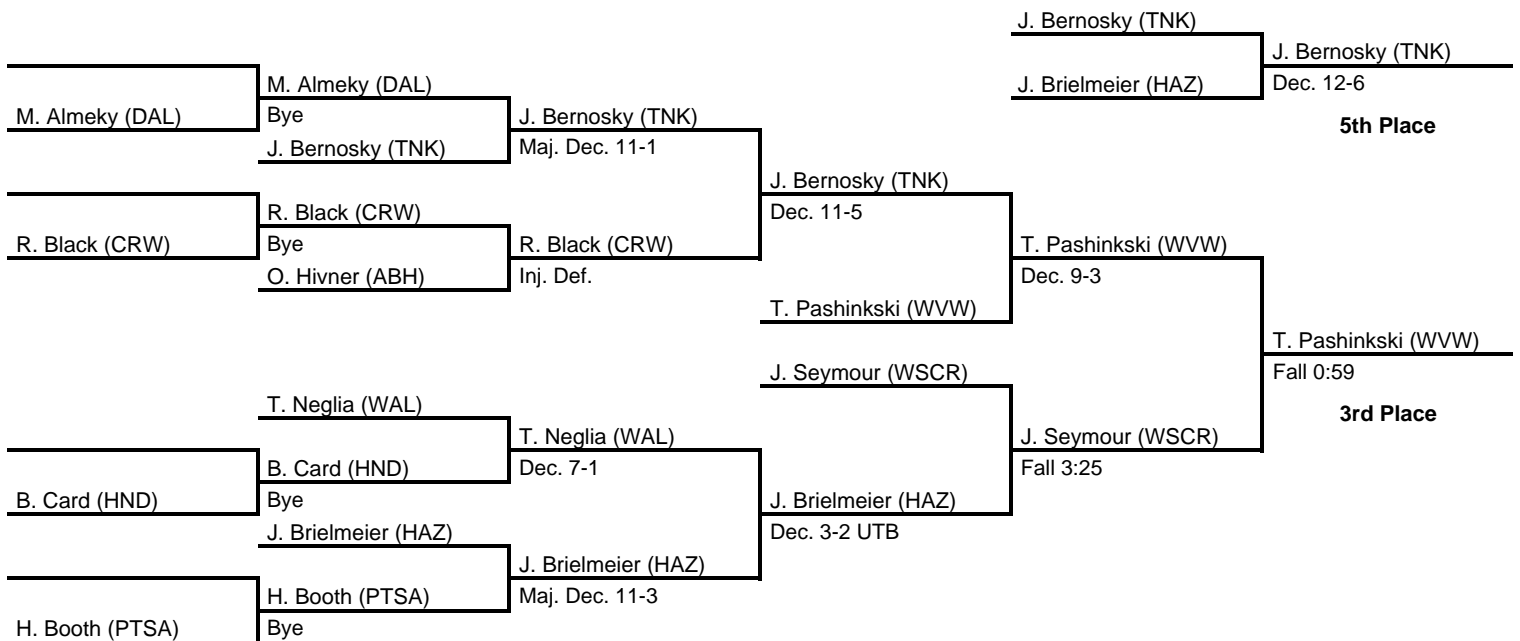

at Kingston Armory -- February 26-27, 2016

results provided by
PA-Wrestling.com

145

2016 District 2 AAA

at Kingston Armory -- February 26-27, 2016

results provided by
PA-Wrestling.com

152

2016 District 2 AAA

at Kingston Armory -- February 26-27, 2016

results provided by
PA-Wrestling.com

170

2016 District 2 AAA

at Kingston Armory -- February 26-27, 2016

results provided by
PA-Wrestling.com

2016 District 2 AAA

at Kingston Armory -- February 26-27, 2016