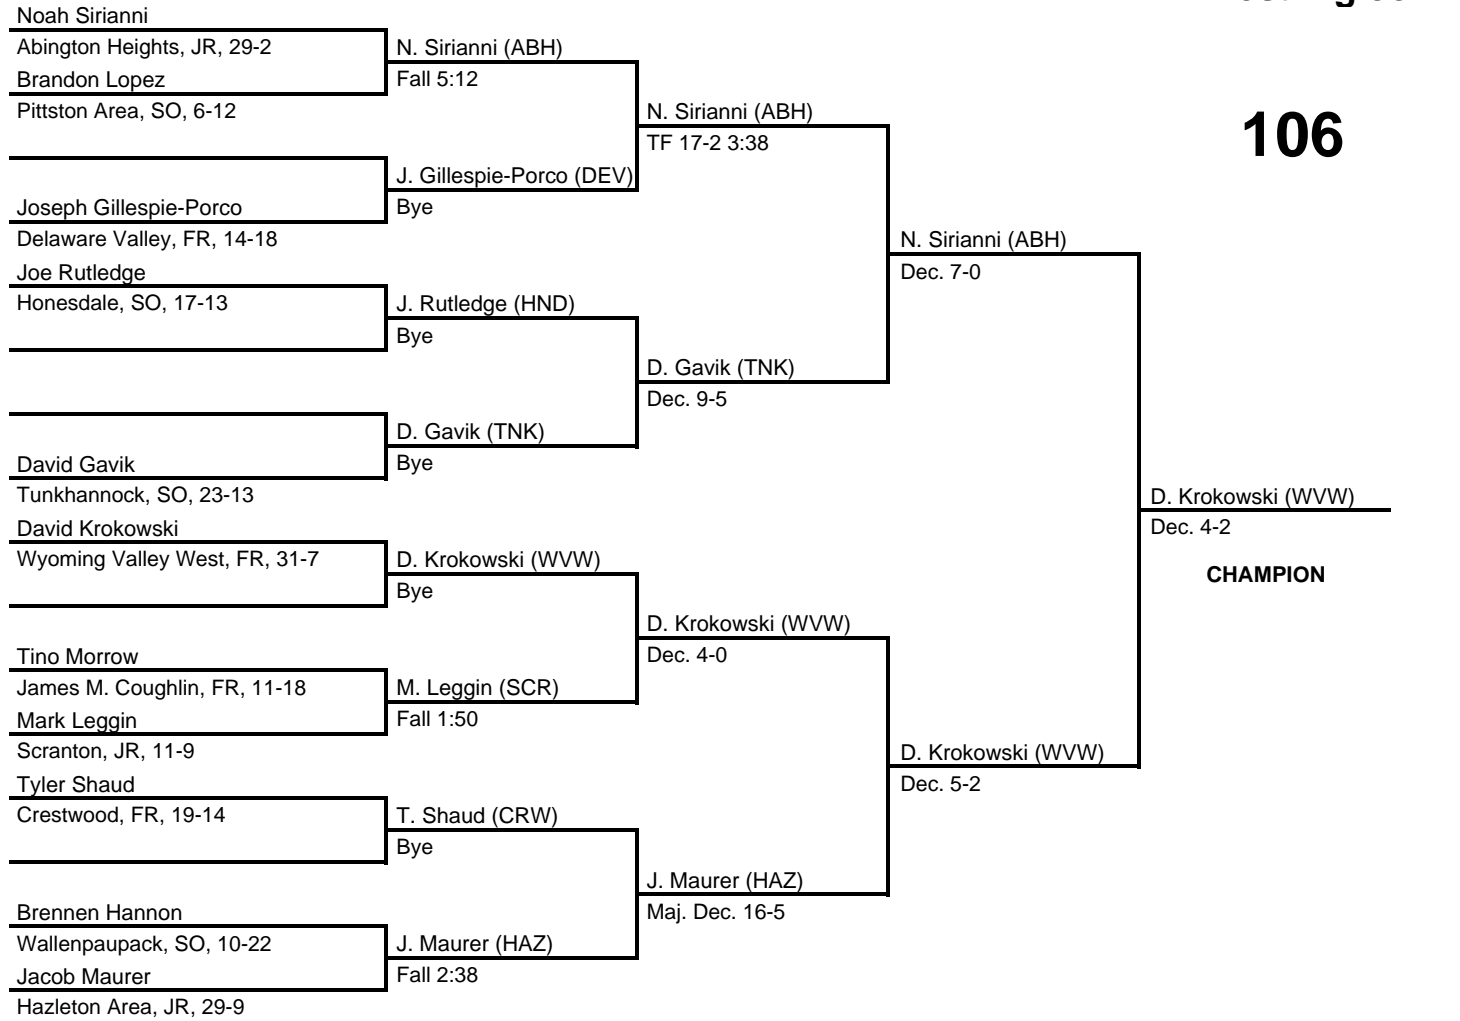

2016 District 2 AAA

at Kingston Armory -- February 26-27, 2016

results provided by
PA-Wrestling.com

Team Scores

Team scores are final and official.

Place	Pts	School (Abbreviation)	1st	2nd	3rd	4th
1.	244.0	Scranton (SCR)	6	-	1	3
2.	191.0	Tunkhannock (TNK)	1	4	1	2
3.	174.5	Hazleton Area (HAZ)	2	1	2	1
4.	148.0	Delaware Valley (DEV)	-	4	1	3
5.	131.0	West Scranton (WSCR)	1	1	2	2
6.	119.5	Dallas (DAL)	1	1	2	1
7.	90.0	Wallenpaupack (WAL)	1	1	1	-
8.	74.5	Abington Heights (ABH)	1	1	-	-
9.	68.5	Wyoming Valley West (WVW)	1	-	1	1
10.	66.5	Crestwood (CRW)	-	1	-	-
11.	62.0	James M. Coughlin (JMC)	-	-	2	1
12.	61.5	Honesdale (HND)	-	-	1	-
13.	41.5	Pittston Area (PTSA)	-	-	-	-
14.	34.0	Berwick (BRW)	-	-	-	-

2016 District 2 AAA

at Kingston Armory -- February 26-27, 2016

results provided by
PA-Wrestling.com

106

2016 District 2 AAA

at Kingston Armory -- February 26-27, 2016

results provided by
PA-Wrestling.com

113