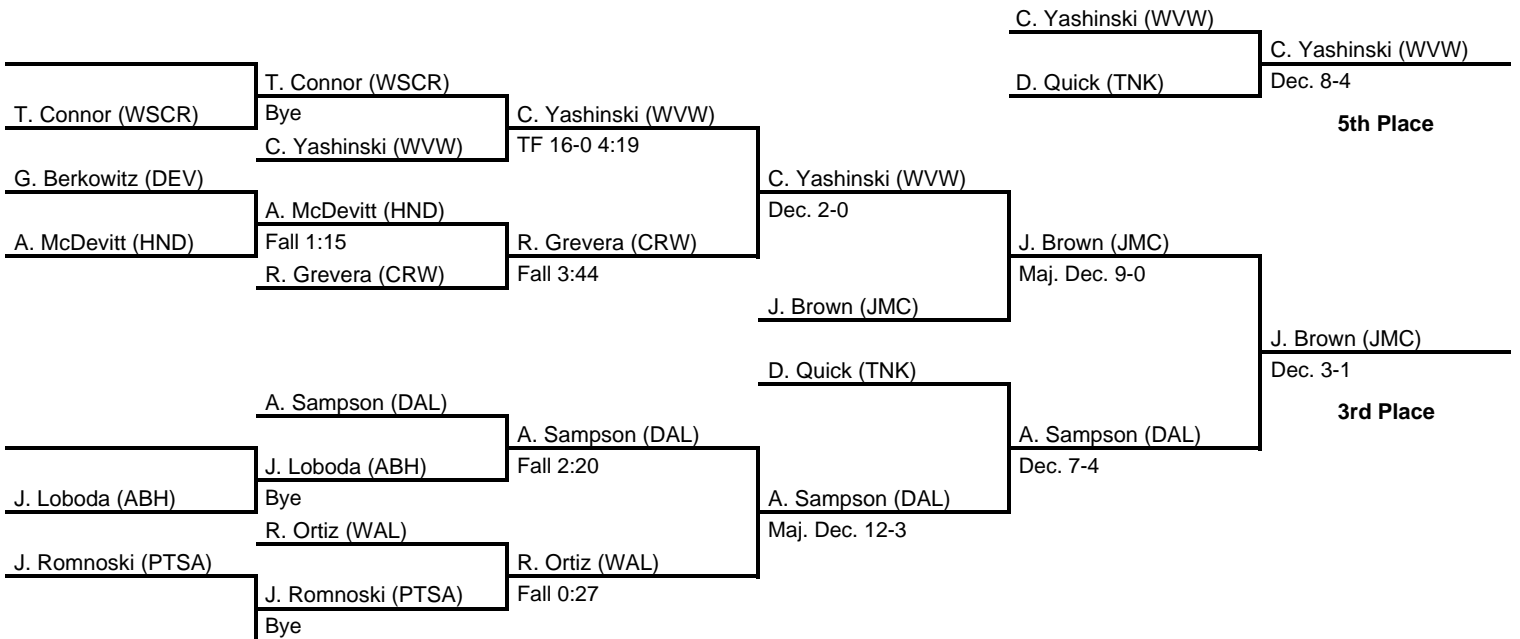

2016 District 2 AAA

at Kingston Armory -- February 26-27, 2016

results provided by
PA-Wrestling.com

132