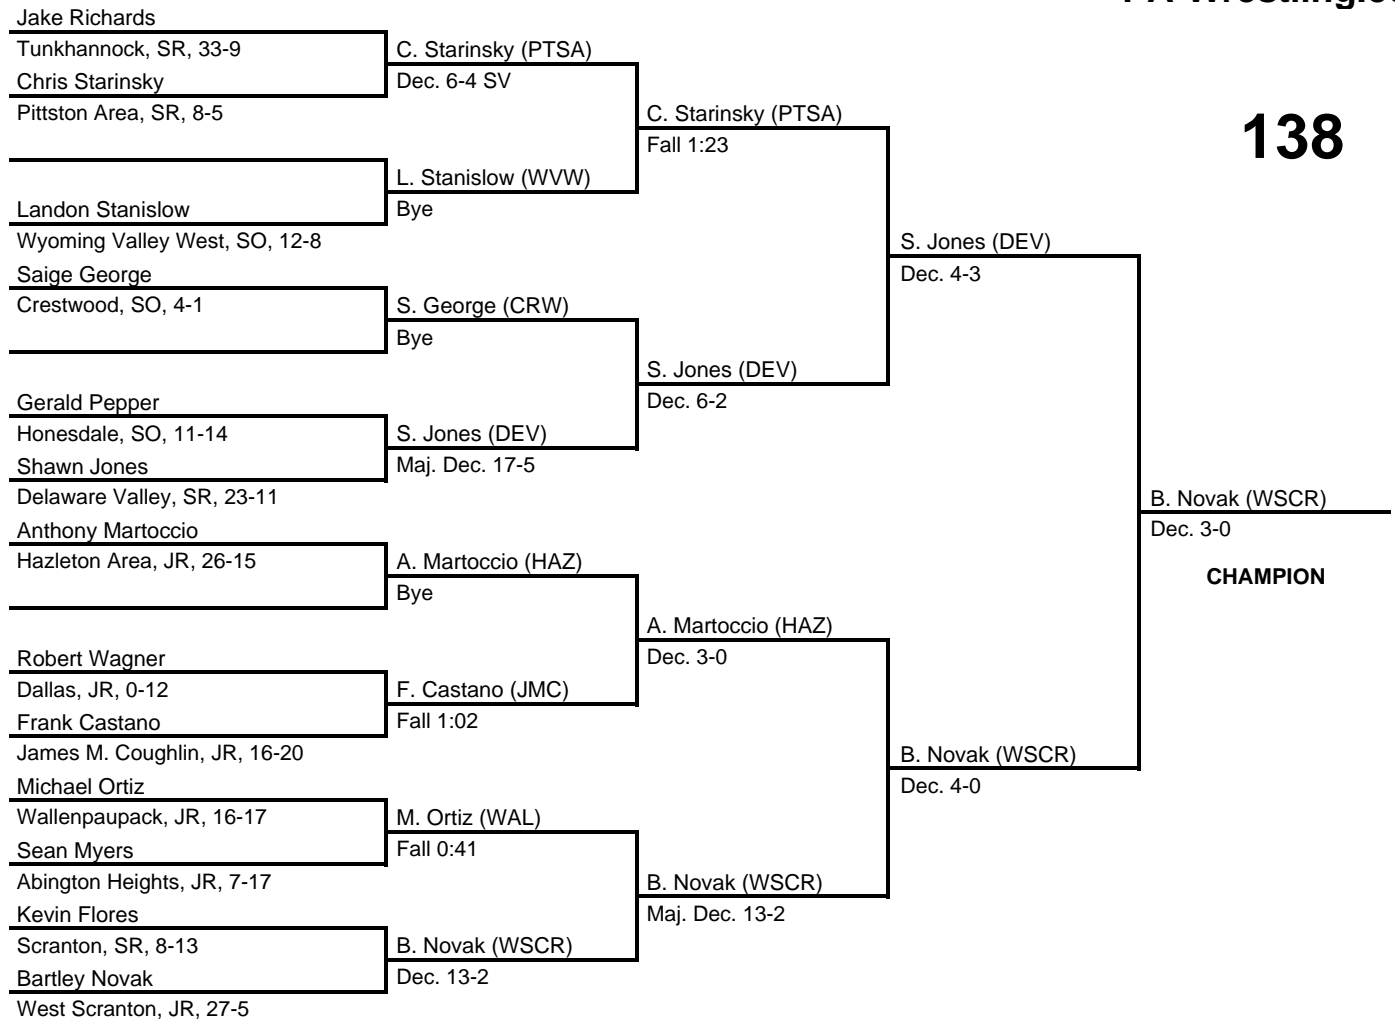

2016 District 2 AAA

at Kingston Armory -- February 26-27, 2016

results provided by
PA-Wrestling.com

Team Scores

Team scores are final and official.

Place	Pts	School (Abbreviation)	1st	2nd	3rd	4th
1.	244.0	Scranton (SCR)	6	-	1	3
2.	191.0	Tunkhannock (TNK)	1	4	1	2
3.	174.5	Hazleton Area (HAZ)	2	1	2	1
4.	148.0	Delaware Valley (DEV)	-	4	1	3
5.	131.0	West Scranton (WSCR)	1	1	2	2
6.	119.5	Dallas (DAL)	1	1	2	1
7.	90.0	Wallenpaupack (WAL)	1	1	1	-
8.	74.5	Abington Heights (ABH)	1	1	-	-
9.	68.5	Wyoming Valley West (WVW)	1	-	1	1
10.	66.5	Crestwood (CRW)	-	1	-	-
11.	62.0	James M. Coughlin (JMC)	-	-	2	1
12.	61.5	Honesdale (HND)	-	-	1	-
13.	41.5	Pittston Area (PTSA)	-	-	-	-
14.	34.0	Berwick (BRW)	-	-	-	-

at Kingston Armory -- February 26-27, 2016

results provided by
PA-Wrestling.com

132

2016 District 2 AAA

at Kingston Armory -- February 26-27, 2016

results provided by
PA-Wrestling.com

138

2016 District 2 AAA