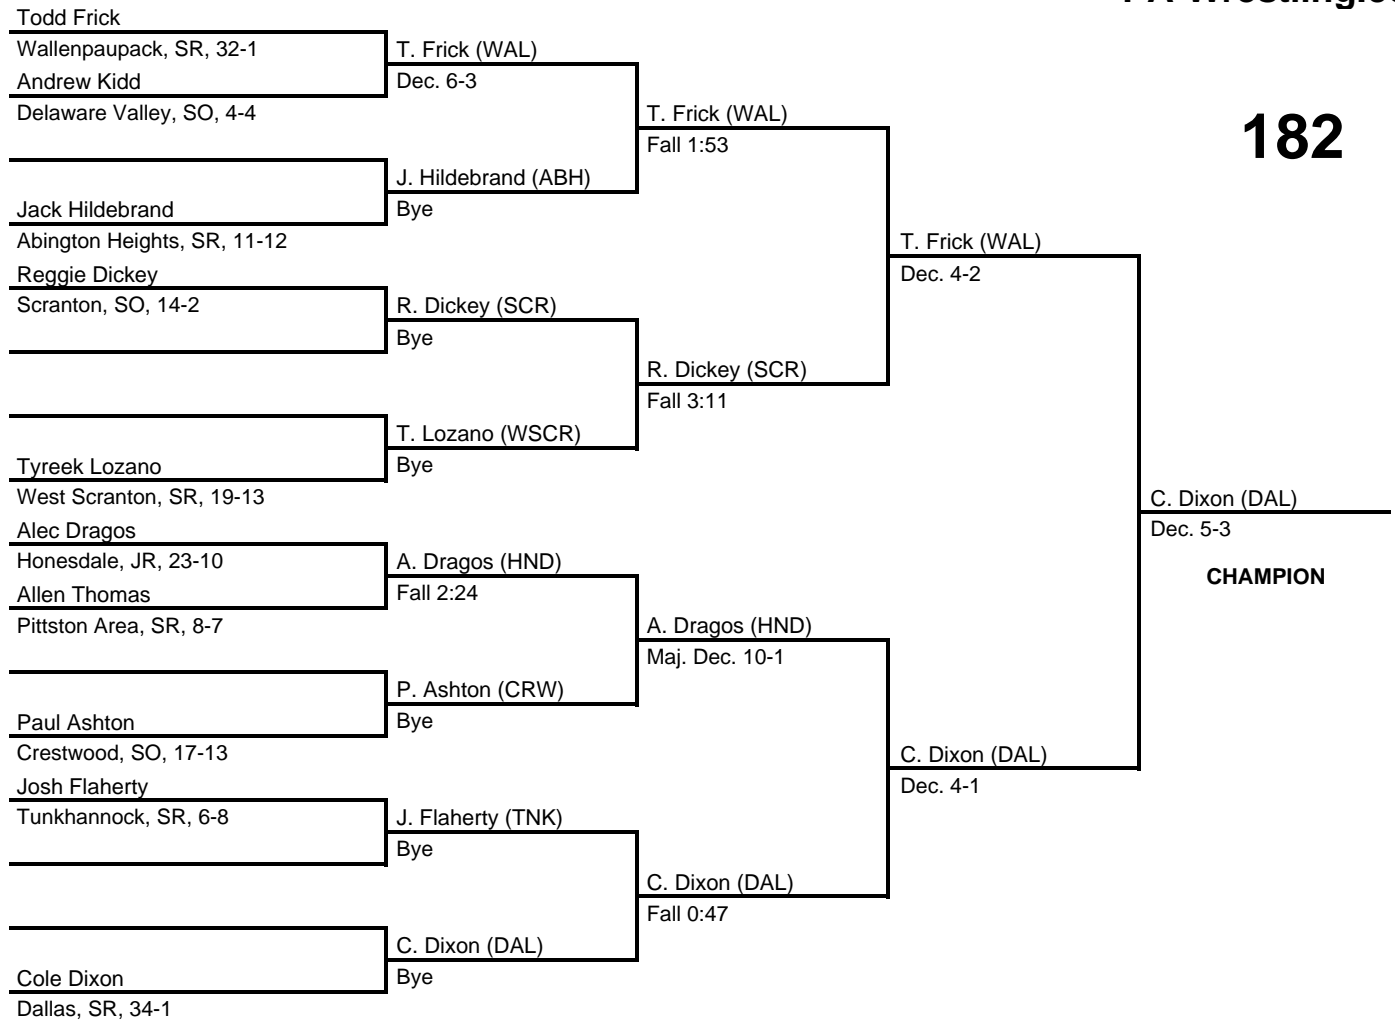

2016 District 2 AAA

at Kingston Armory -- February 26-27, 2016

results provided by
PA-Wrestling.com

Team Scores

Team scores are final and official.

Place	Pts	School (Abbreviation)	1st	2nd	3rd	4th
1.	244.0	Scranton (SCR)	6	-	1	3
2.	191.0	Tunkhannock (TNK)	1	4	1	2
3.	174.5	Hazleton Area (HAZ)	2	1	2	1
4.	148.0	Delaware Valley (DEV)	-	4	1	3
5.	131.0	West Scranton (WSCR)	1	1	2	2
6.	119.5	Dallas (DAL)	1	1	2	1
7.	90.0	Wallenpaupack (WAL)	1	1	1	-
8.	74.5	Abington Heights (ABH)	1	1	-	-
9.	68.5	Wyoming Valley West (WVW)	1	-	1	1
10.	66.5	Crestwood (CRW)	-	1	-	-
11.	62.0	James M. Coughlin (JMC)	-	-	2	1
12.	61.5	Honesdale (HND)	-	-	1	-
13.	41.5	Pittston Area (PTSA)	-	-	-	-
14.	34.0	Berwick (BRW)	-	-	-	-

at Kingston Armory -- February 26-27, 2016

results provided by
PA-Wrestling.com

170

2016 District 2 AAA

at Kingston Armory -- February 26-27, 2016

results provided by
PA-Wrestling.com

2016 District 2 AAA

at Kingston Armory -- February 26-27, 2016