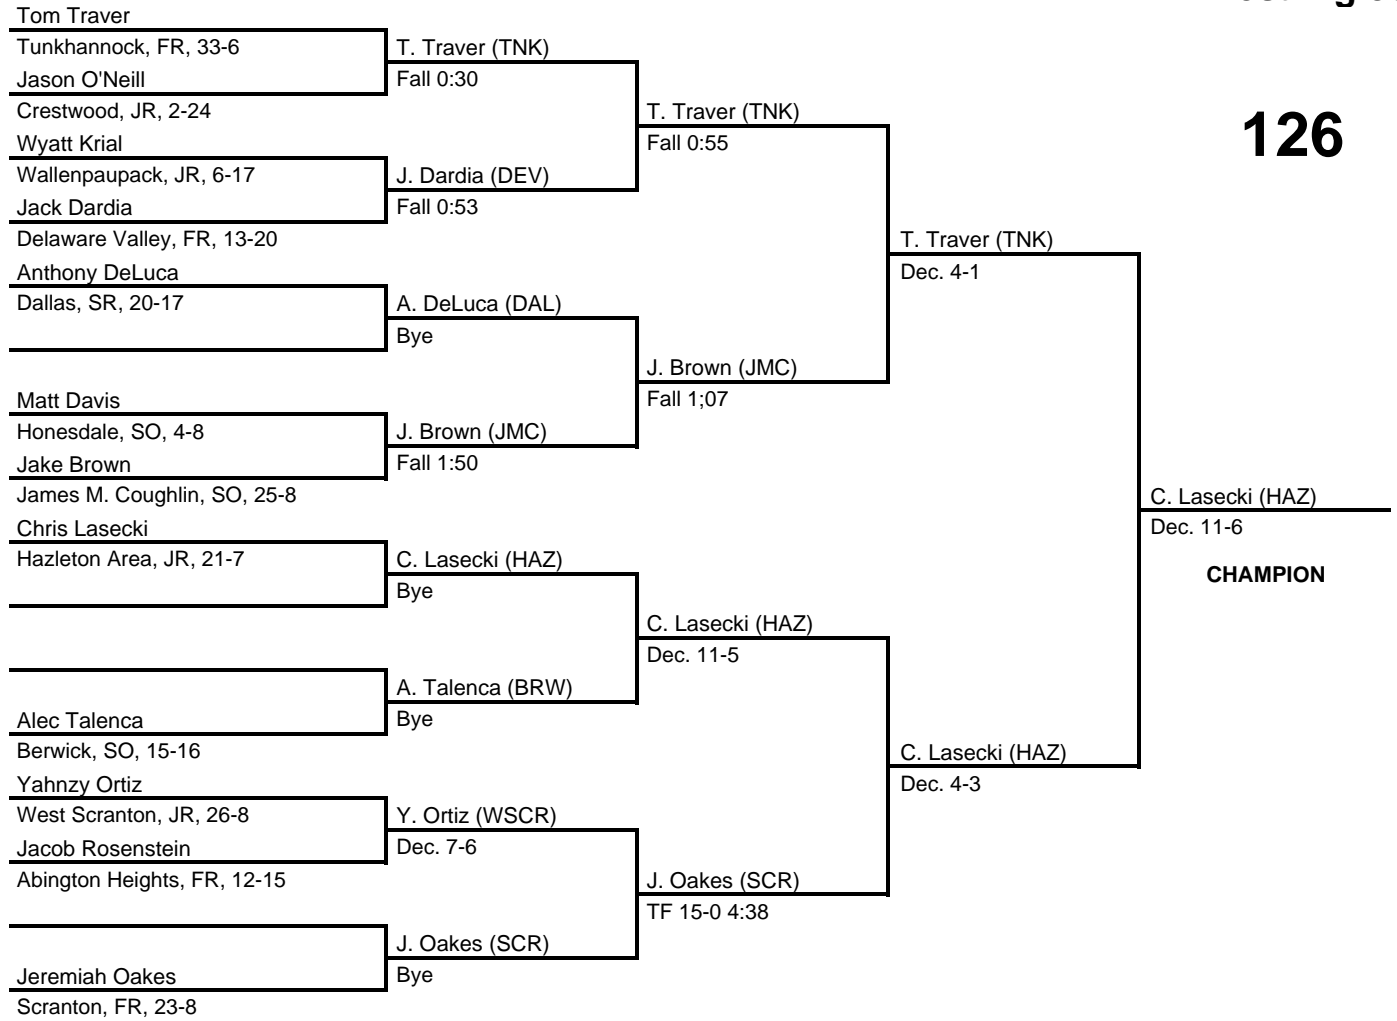

2016 District 2 AAA

at Kingston Armory -- February 26-27, 2016

results provided by
PA-Wrestling.com

Team Scores

Team scores are final and official.

Place	Pts	School (Abbreviation)	1st	2nd	3rd	4th
1.	244.0	Scranton (SCR)	6	-	1	3
2.	191.0	Tunkhannock (TNK)	1	4	1	2
3.	174.5	Hazleton Area (HAZ)	2	1	2	1
4.	148.0	Delaware Valley (DEV)	-	4	1	3
5.	131.0	West Scranton (WSCR)	1	1	2	2
6.	119.5	Dallas (DAL)	1	1	2	1
7.	90.0	Wallenpaupack (WAL)	1	1	1	-
8.	74.5	Abington Heights (ABH)	1	1	-	-
9.	68.5	Wyoming Valley West (WVW)	1	-	1	1
10.	66.5	Crestwood (CRW)	-	1	-	-
11.	62.0	James M. Coughlin (JMC)	-	-	2	1
12.	61.5	Honesdale (HND)	-	-	1	-
13.	41.5	Pittston Area (PTSA)	-	-	-	-
14.	34.0	Berwick (BRW)	-	-	-	-

2016 District 2 AAA

at Kingston Armory -- February 26-27, 2016

results provided by
PA-Wrestling.com

2016 District 2 AAA

at Kingston Armory -- February 26-27, 2016

results provided by
PA-Wrestling.com

2016 District 2 AAA