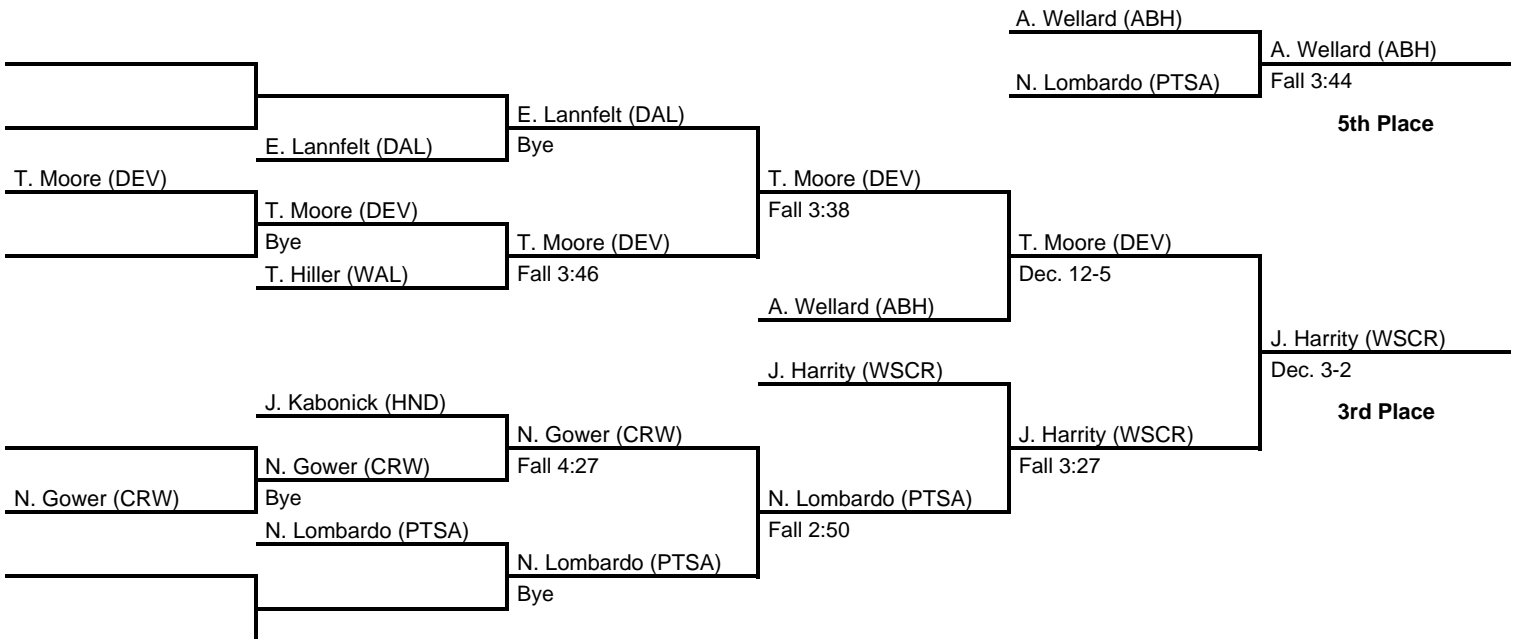

2016 District 2 AAA

at Kingston Armory -- February 26-27, 2016

results provided by
PA-Wrestling.com

195