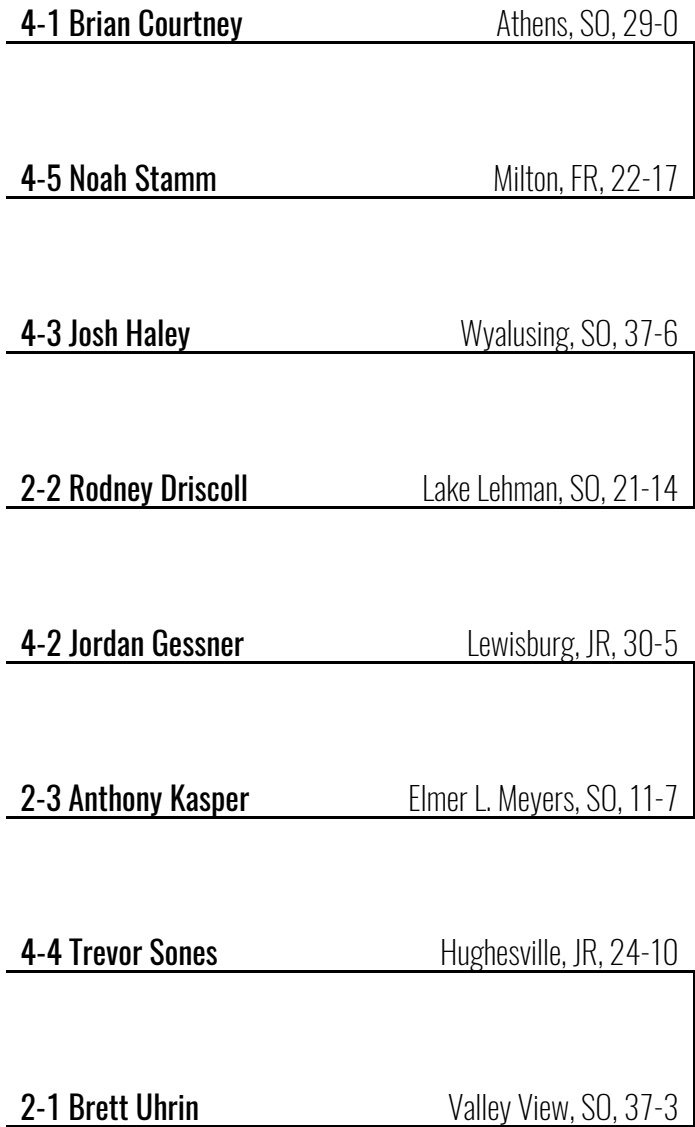

2015 North East AA Regional

Williamsport HS

February 27-28, 2015

results provided by

PA-WRESTLING.COM

120

B. Courtney (ATH)

TF 21-4 5:03

B. Courtney (ATH)

Dec. 4-3

J. Haley (WYA)

Dec. 2-0

CHAMPION

B. Courtney (ATH)

Dec. 12-6

J. Gessner (LWB)

Fall 1:10

J. Gessner (LWB)

Maj. Dec. 12-2

T. Sones (HSV)

Fall 3:22

Place Winners

1 Brian Courtney	SO Athens
2 Jordan Gessner	JR Lewisburg
3 Josh Haley	SO Wyalusing
4 Rodney Driscoll	SO Lake Lehman
5 Trevor Sones	JR Hughesville
6 Brett Uhrin	SO Valley View