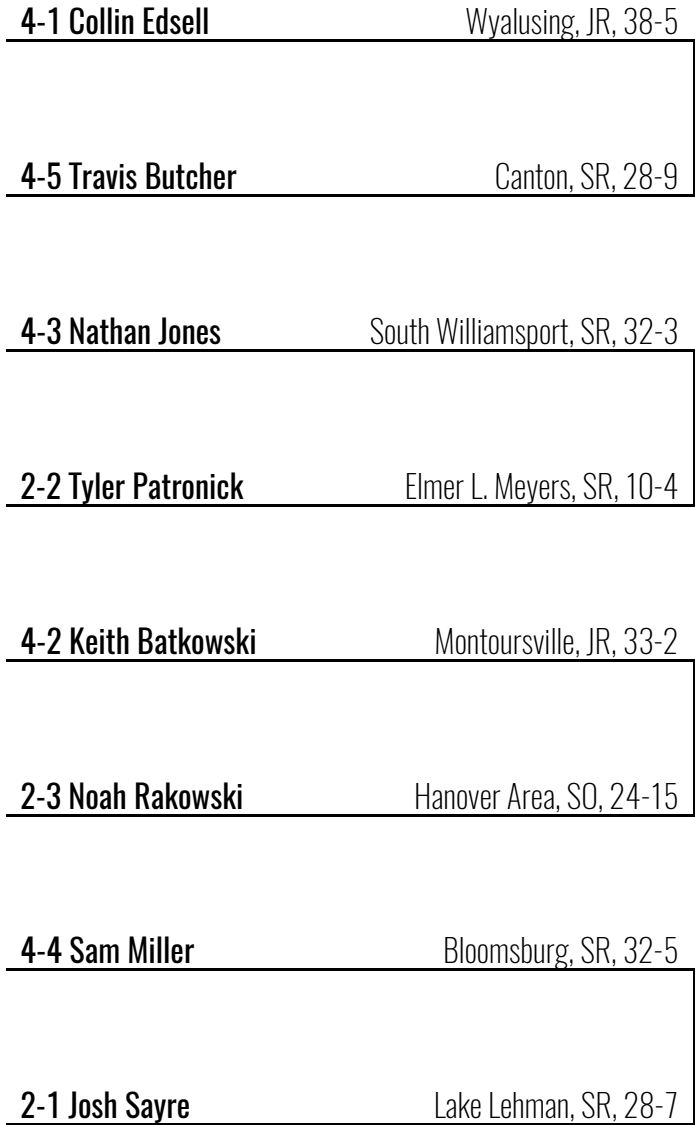

2015 North East AA Regional

Williamsport HS

February 27-28, 2015

results provided by

PA-WRESTLING.COM

138

C. Edsell (WYA)
Dec. 1-0

CHAMPION

C. Edsell (WYA)
Dec. 3-1

K. Batkowski (MNTV)
Fall 3:09

K. Batkowski (MNTV)
Dec.

S. Miller (BLM)
Dec. 7-3

Place Winners

- **1 Collin Edsell** JR Wyalusing
- **2 Keith Batkowski** JR Montoursville
- **3 Sam Miller** SR Bloomsburg
- **4 Nathan Jones** SR South Williamsport
- **5 Josh Sayre** SR Lake Lehman
- **6 Travis Butcher** SR Canton