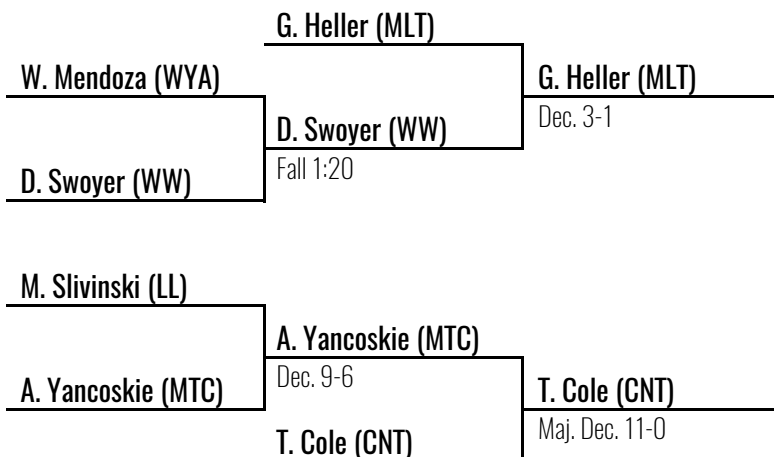

Z. Faust (GAR)

Dec. 6-0

Z. Faust (GAR)

Dec. 9-8

Place Winners

- | | | |
|---------------------------|----|---------------|
| 1 Zachary Faust | SR | GAR Memorial |
| 2 Logan Womelsdorf | SR | Benton |
| 3 Tyler Cole | SR | Canton |
| 4 Gage Heller | JR | Milton |
| 5 Allen Yancoskie | JR | Mount Carmel |
| 6 Dakota Swoyer | JR | Western Wayne |