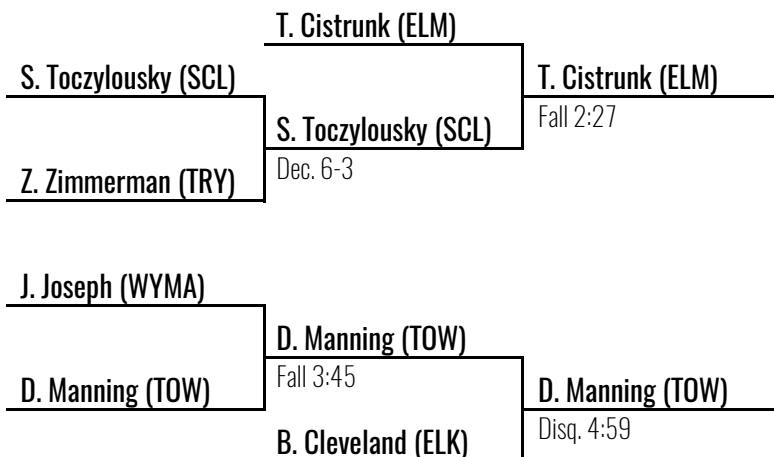

February 27-28, 2015

results provided by

PA-WRESTLING.COM

182

CHAMPION

G. Hoffman (MNTV)
Dec. 4-1

Place Winners

- | | | | |
|----------|-------------------------|----|-------------------|
| 1 | Garrett Hoffman | JR | Montoursville |
| 2 | Logan Aikey | SR | Lewisburg |
| 3 | Tracey Cistrunk | SR | Elmer L. Meyers |
| 4 | Dakota Manning | SR | Towanda |
| 5 | Steve Toczylosky | SR | Southern Columbia |
| 6 | Blaise Cleveland | SR | Elk Lake |