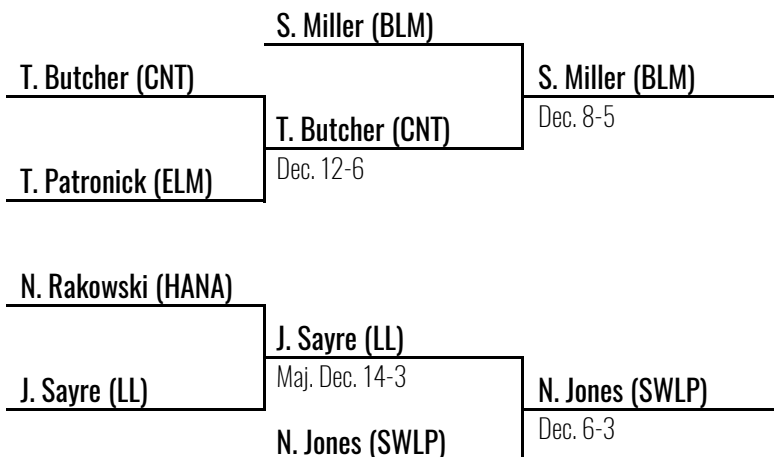

3rd Place

S. Miller (BLM)
Dec. 7-3

T. Butcher (CNT)

5th Place

J. Sayre (LL)

J. Sayre (LL)
Dec. 3-2