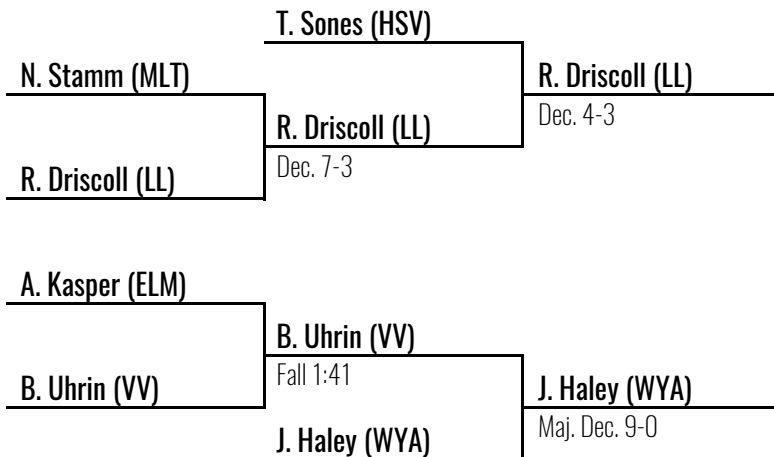

3rd Place

J. Haley (WYA)

Fall 1:55

T. Sones (HSV)

5th Place

B. Uhrin (VV)

T. Sones (HSV)

Fall 3:19