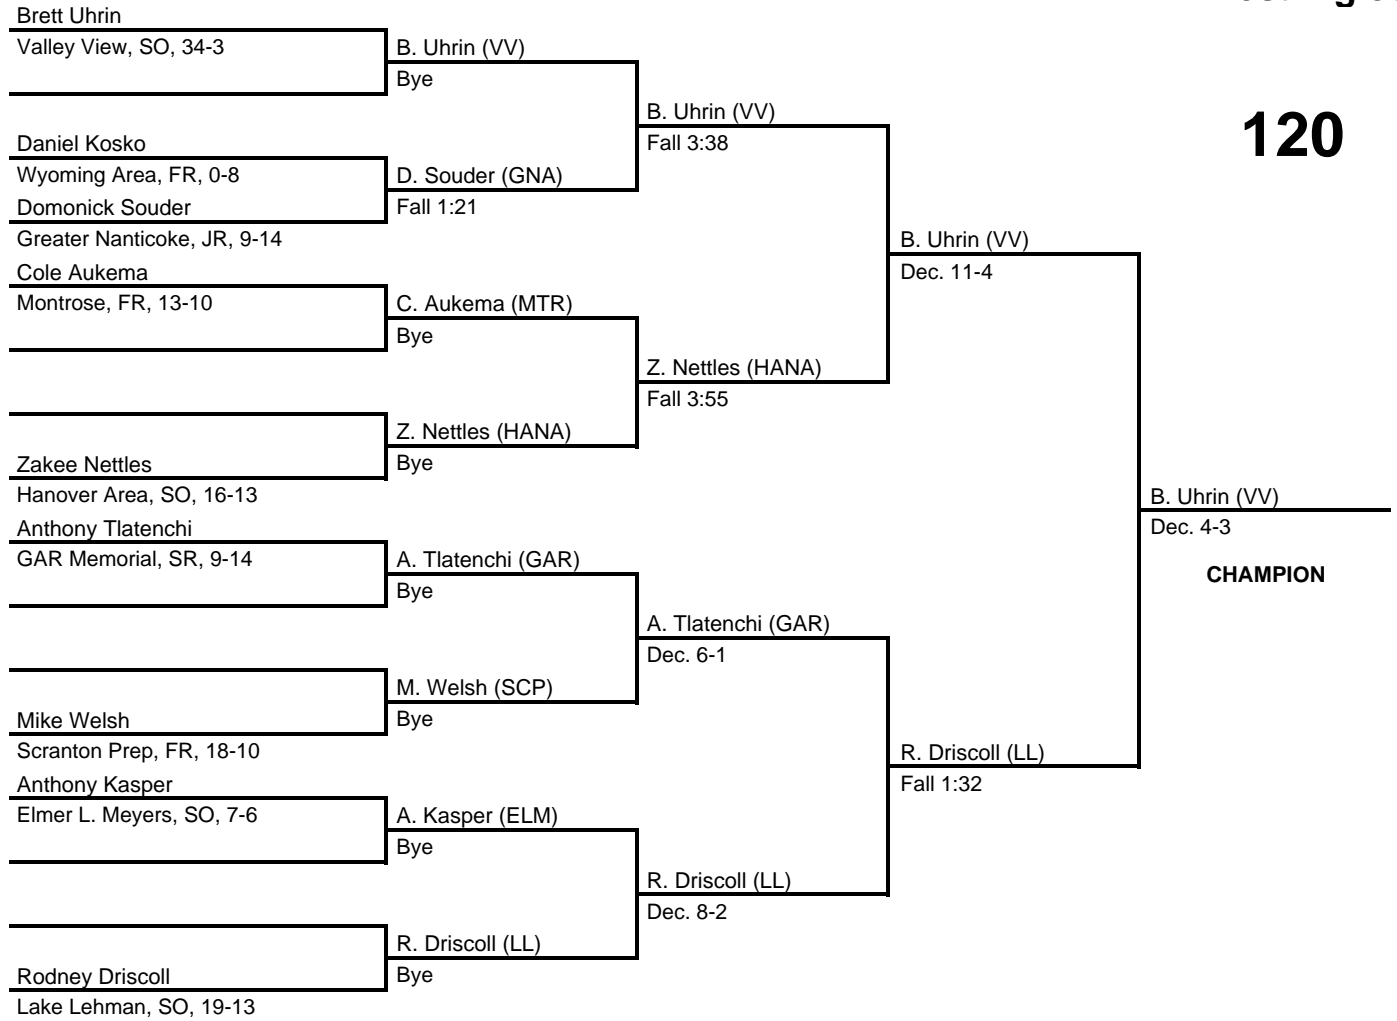

2015 District 2 AA

at Kingston Armory -- February 20-21, 2015

results provided by
PA-Wrestling.com