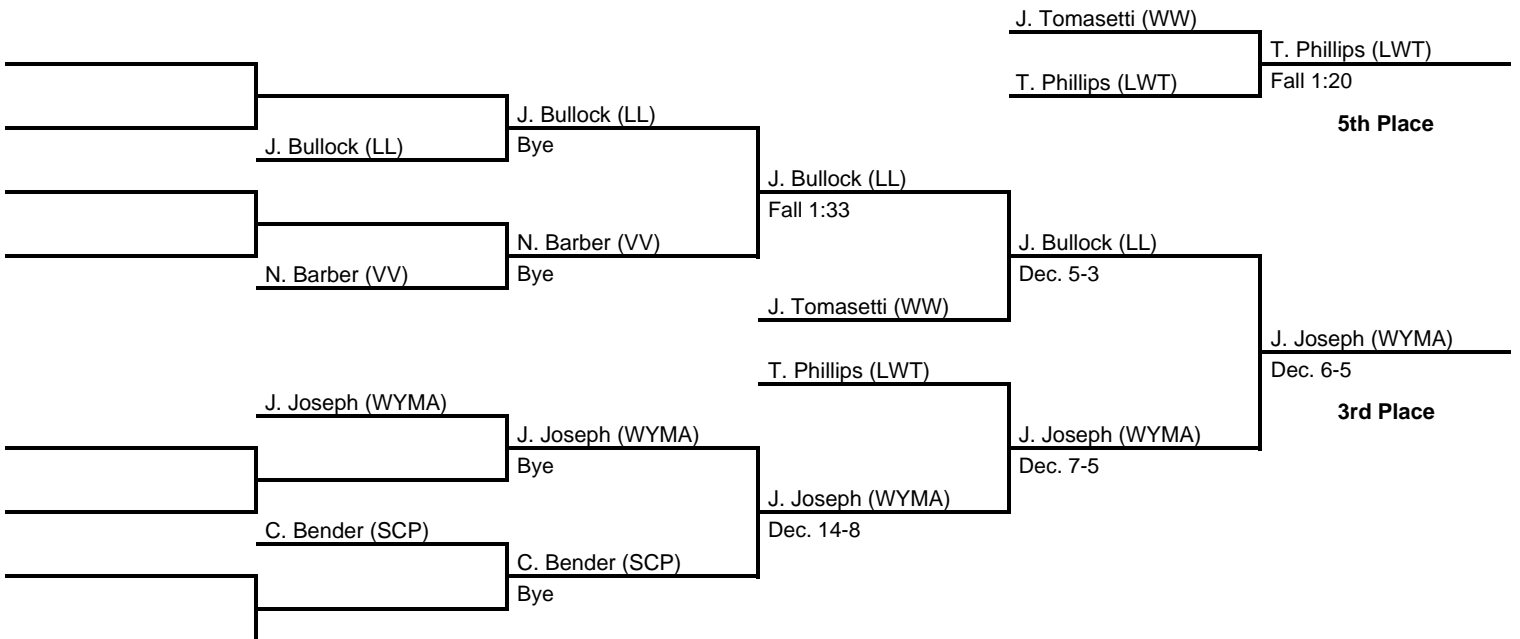

2015 District 2 AA

at Kingston Armory -- February 20-21, 2015

results provided by
PA-Wrestling.com

182