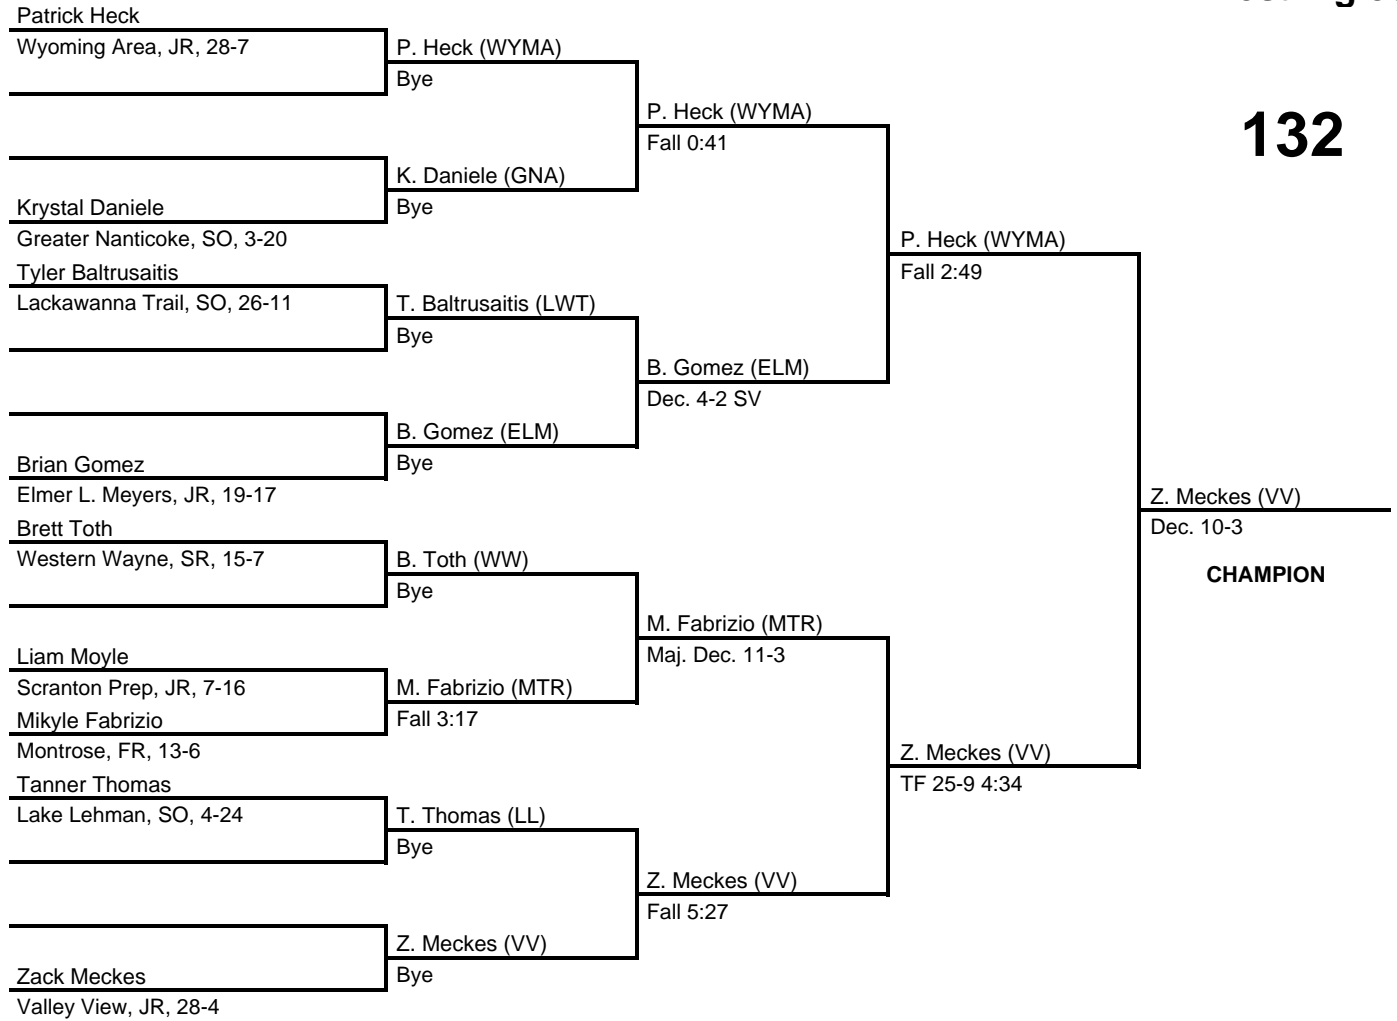

2015 District 2 AA

at Kingston Armory -- February 20-21, 2015

results provided by
PA-Wrestling.com