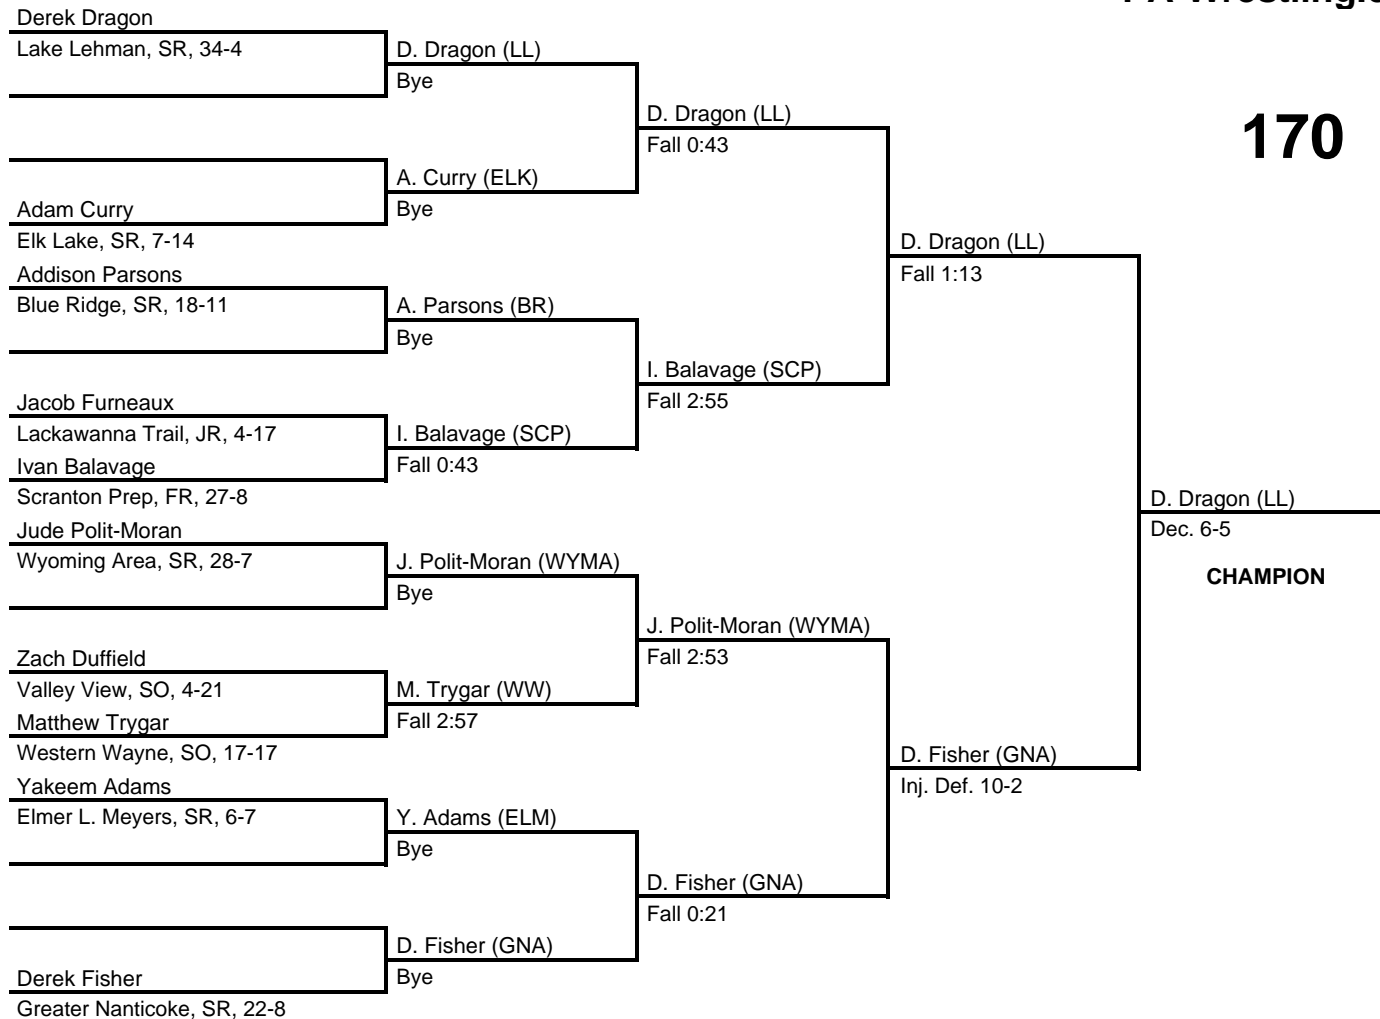

2015 District 2 AA

at Kingston Armory -- February 20-21, 2015

results provided by
PA-Wrestling.com