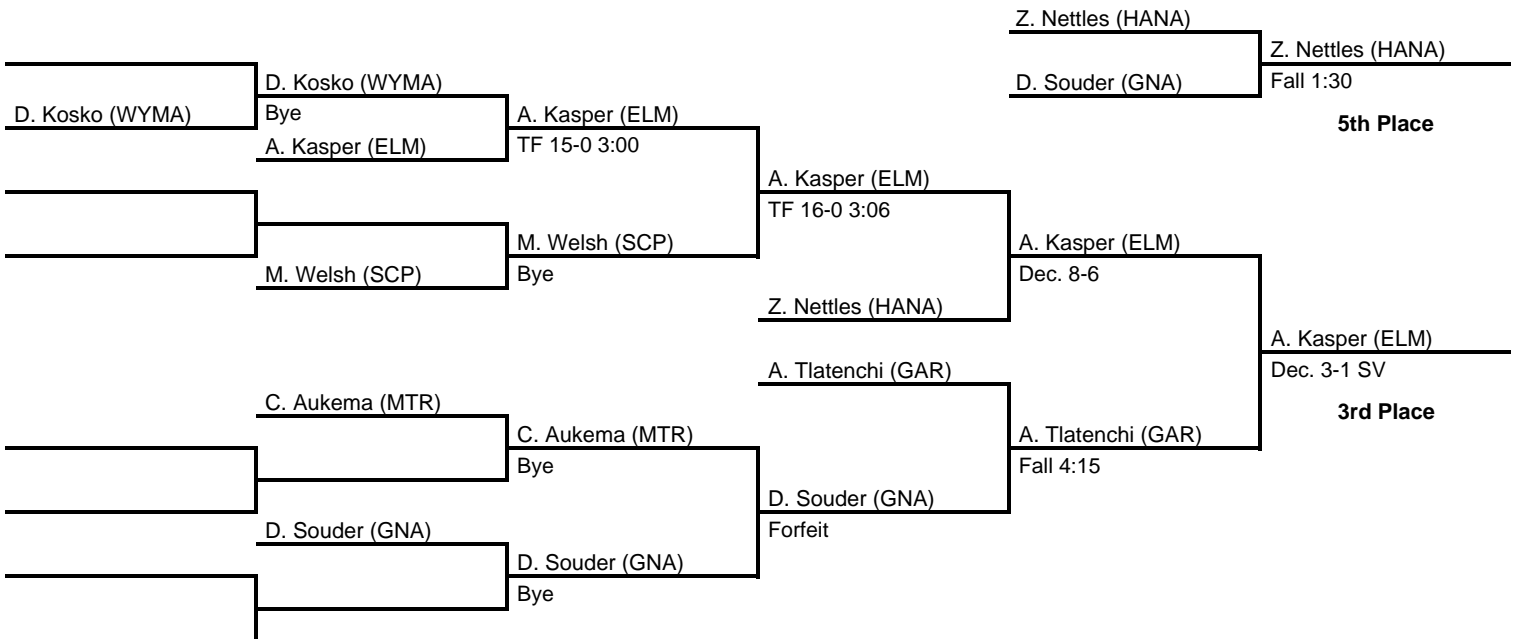

2015 District 2 AA

at Kingston Armory -- February 20-21, 2015

results provided by
PA-Wrestling.com