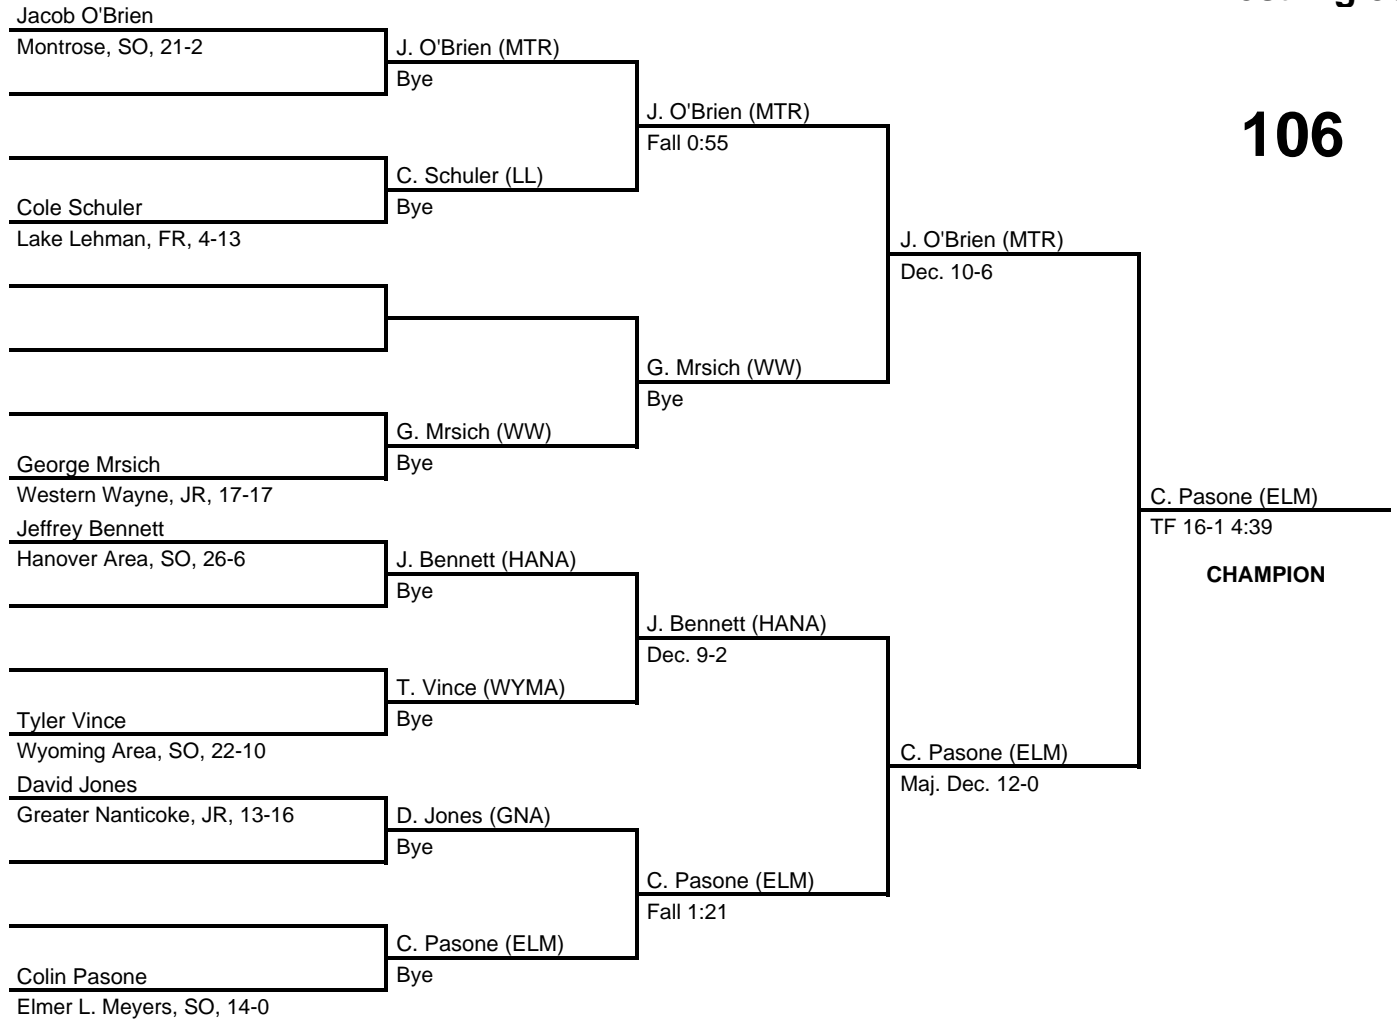

2015 District 2 AA

at Kingston Armory -- February 20-21, 2015

results provided by
PA-Wrestling.com

Team Scores

Team scores are final and official.

Place	Pts	School (Abbreviation)	1st	2nd	3rd
1.	218.0	Elmer L. Meyers (ELM)	2	3	4
2.	171.0	Lake Lehman (LL)	2	3	1
3.	159.0	Western Wayne (WW)	1	3	1
4.	148.5	Valley View (VV)	4	1	-
5.	147.5	Wyoming Area (WYMA)	1	1	2
6.	87.5	GAR Memorial (GAR)	2	-	1
7.	82.5	Lackawanna Trail (LWT)	-	-	2
8.	79.5	Hanover Area (HANA)	-	-	3
9.	73.0	Scranton Prep (SCP)	1	-	-
10.	70.0	Greater Nanticoke (GNA)	-	1	-
11.	53.0	Montrose (MTR)	-	1	-
12.	49.0	Elk Lake (ELK)	-	1	-
13.	36.0	Blue Ridge (BR)	1	-	-
14.	13.0	Mountain View (MTNV)	-	-	-

2015 District 2 AA

at Kingston Armory -- February 20-21, 2015

results provided by
PA-Wrestling.com

106