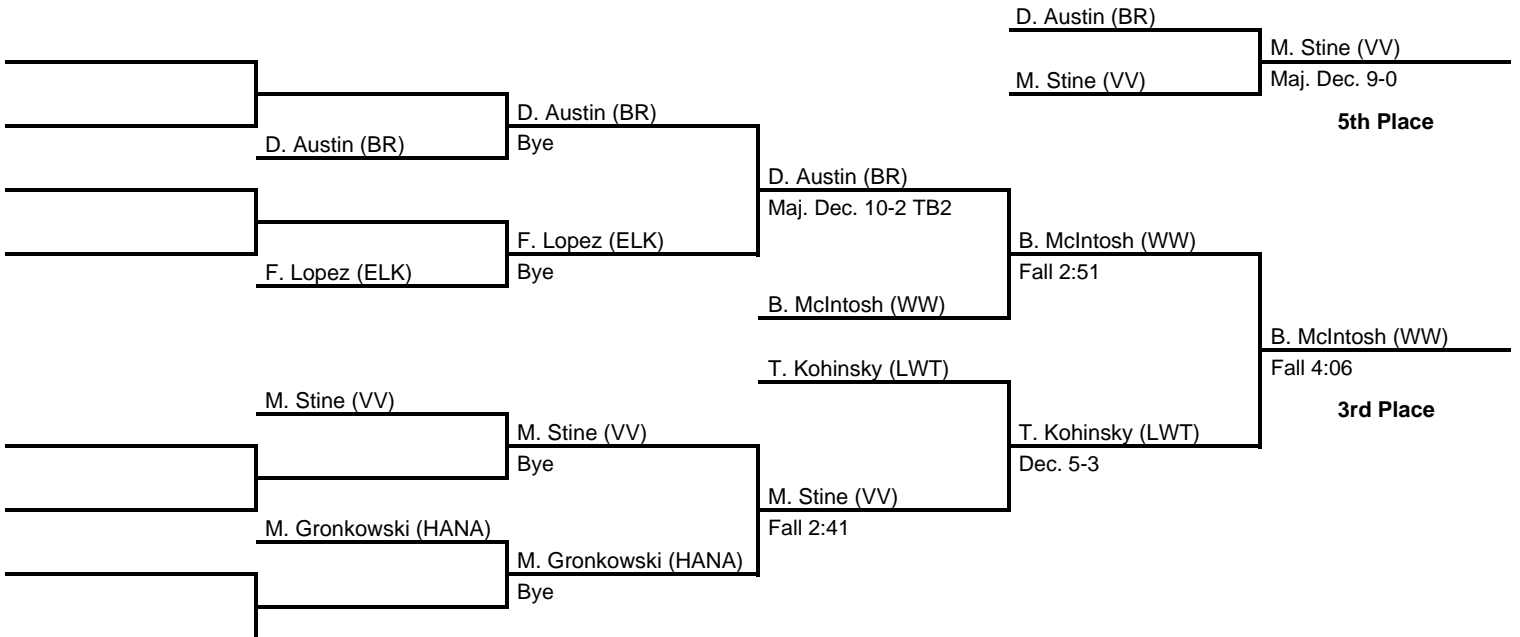

2015 District 2 AA

at Kingston Armory -- February 20-21, 2015

results provided by
PA-Wrestling.com