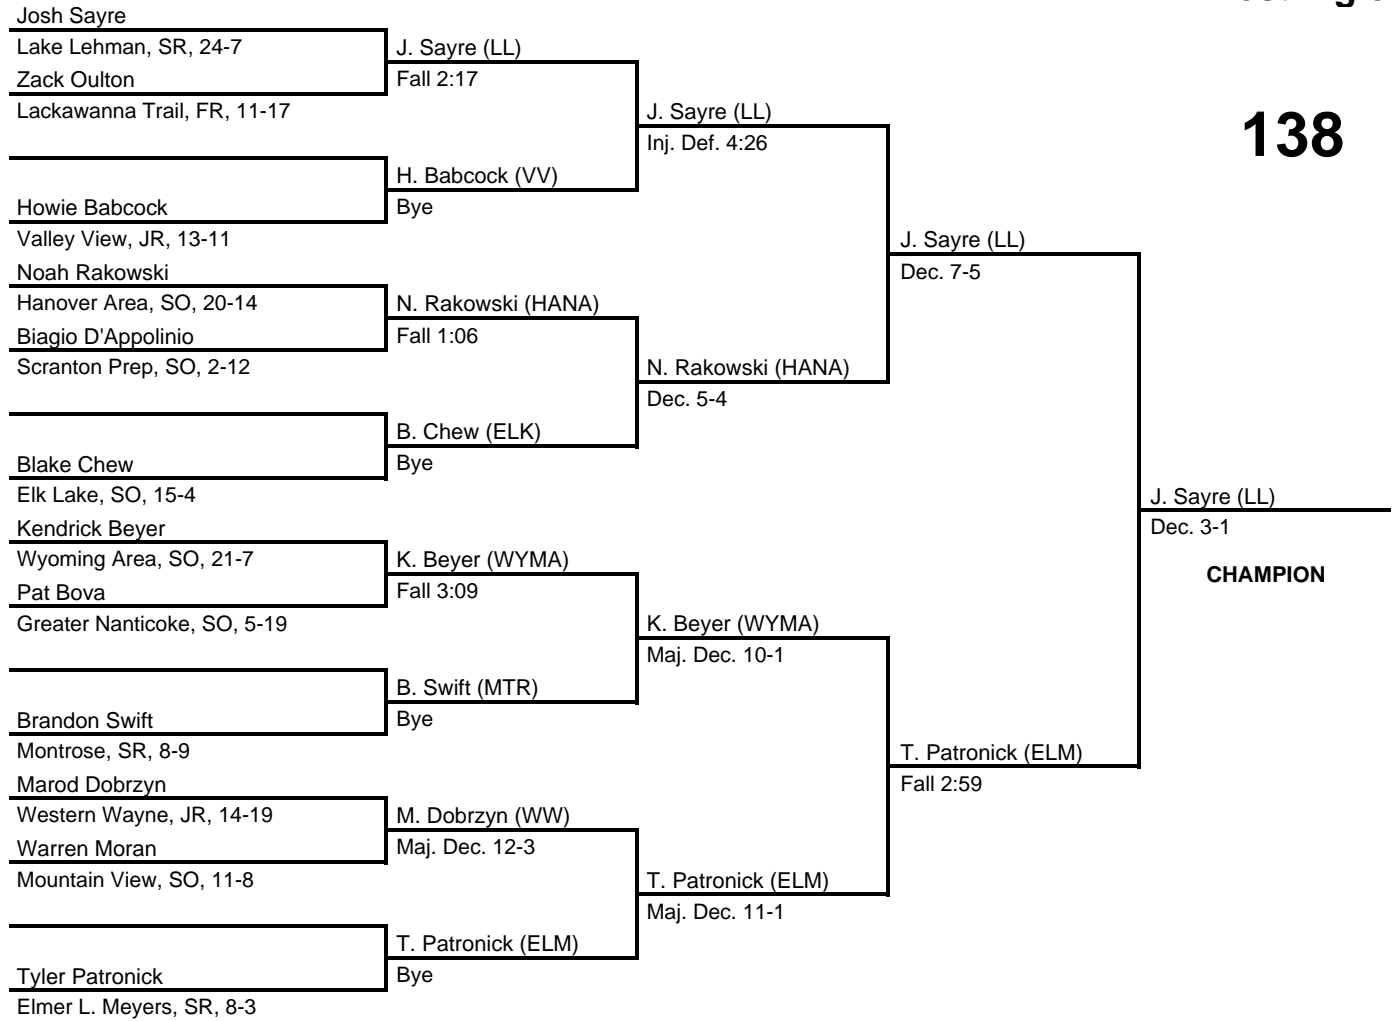

2015 District 2 AA

at Kingston Armory -- February 20-21, 2015

results provided by
PA-Wrestling.com

138