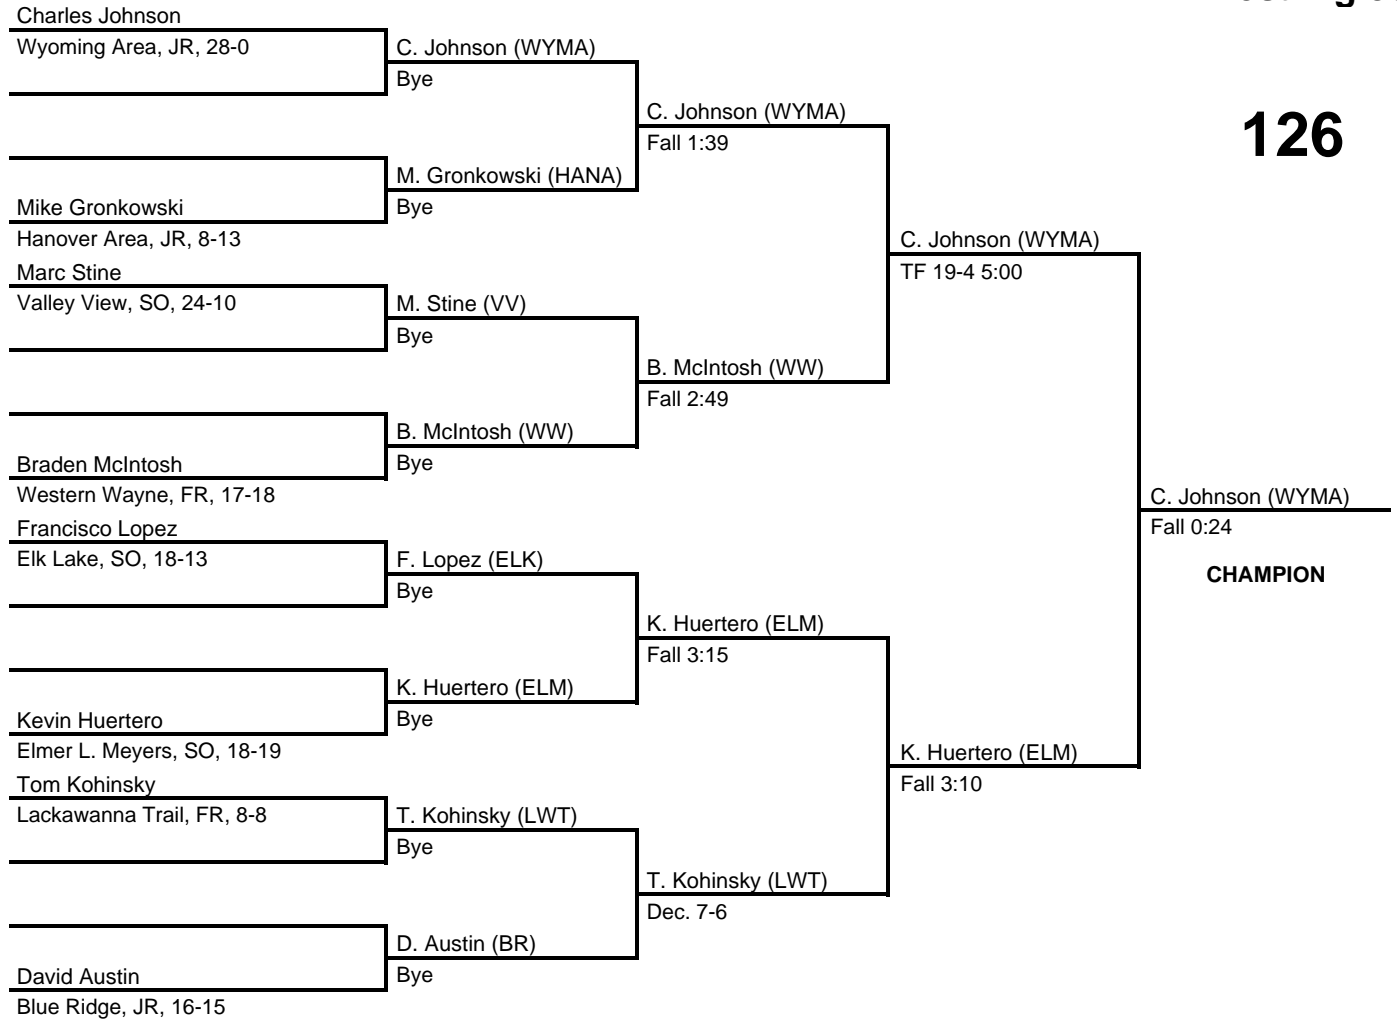

2015 District 2 AA

at Kingston Armory -- February 20-21, 2015

results provided by
PA-Wrestling.com