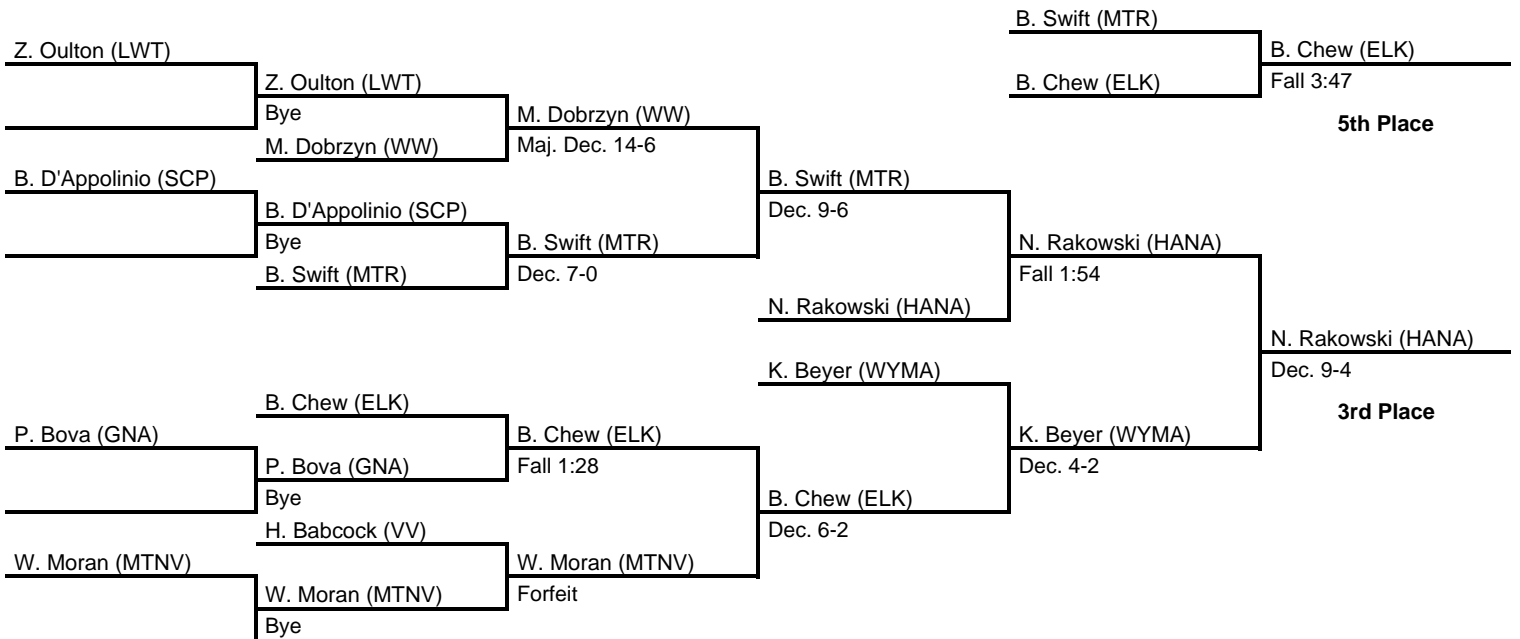

2015 District 2 AA

at Kingston Armory -- February 20-21, 2015

results provided by
PA-Wrestling.com

138