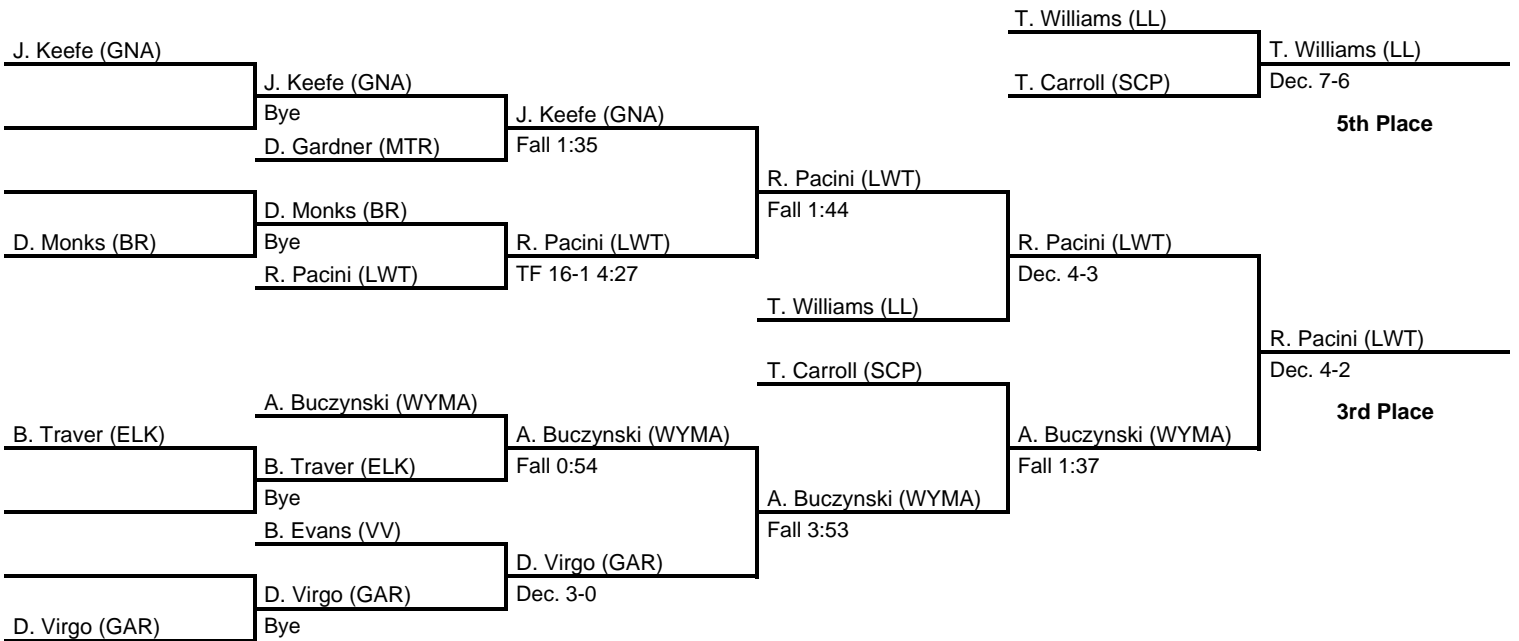

2015 District 2 AA

at Kingston Armory -- February 20-21, 2015

results provided by
PA-Wrestling.com