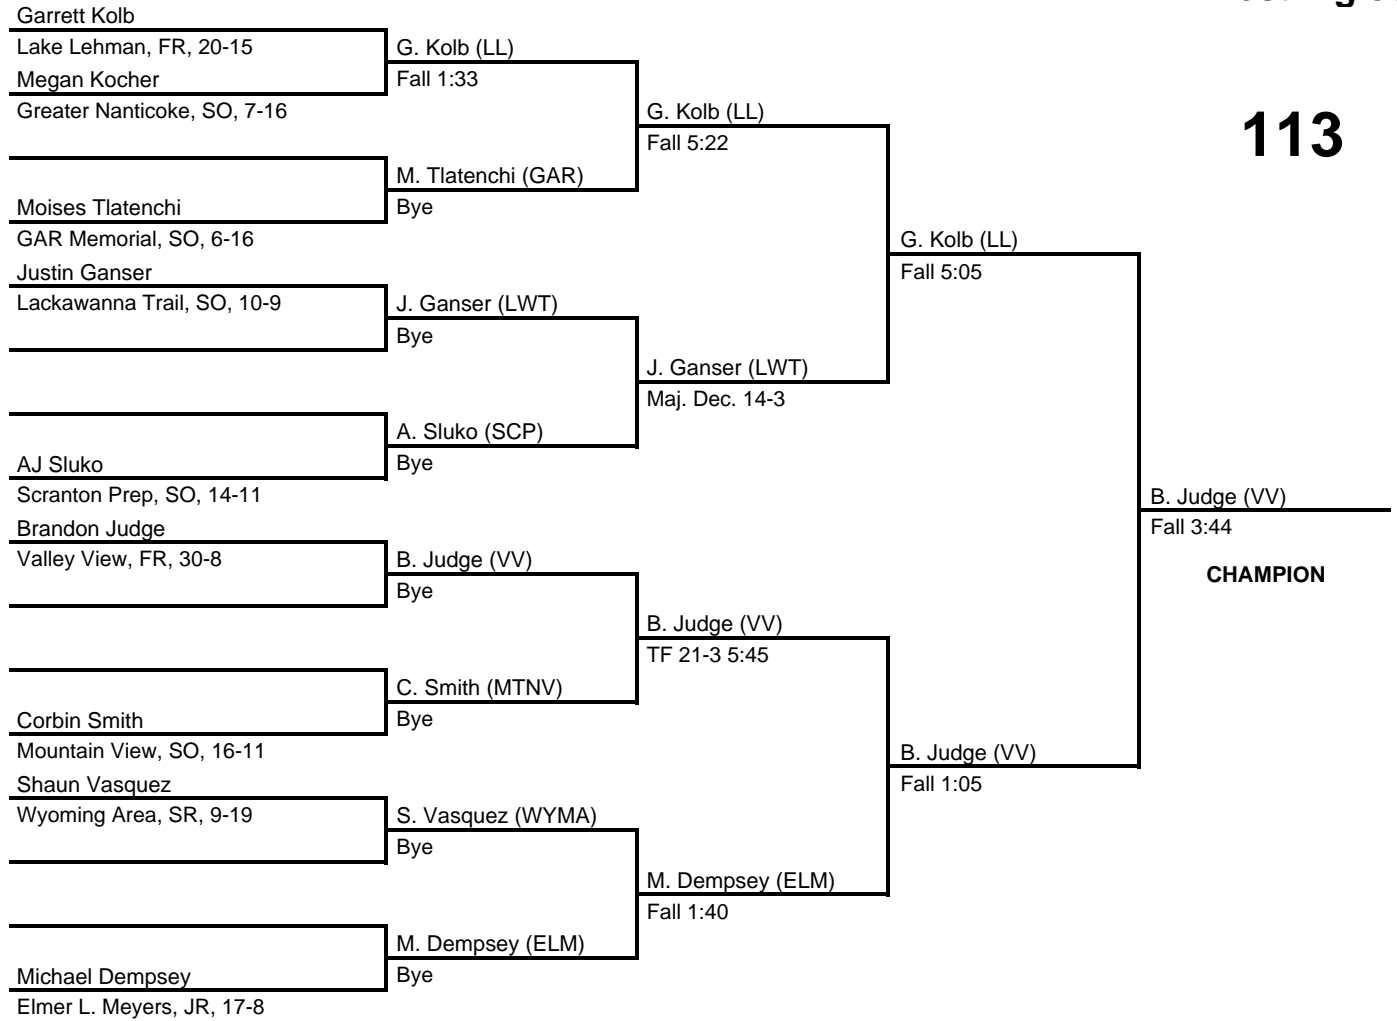

2015 District 2 AA

at Kingston Armory -- February 20-21, 2015

results provided by
PA-Wrestling.com