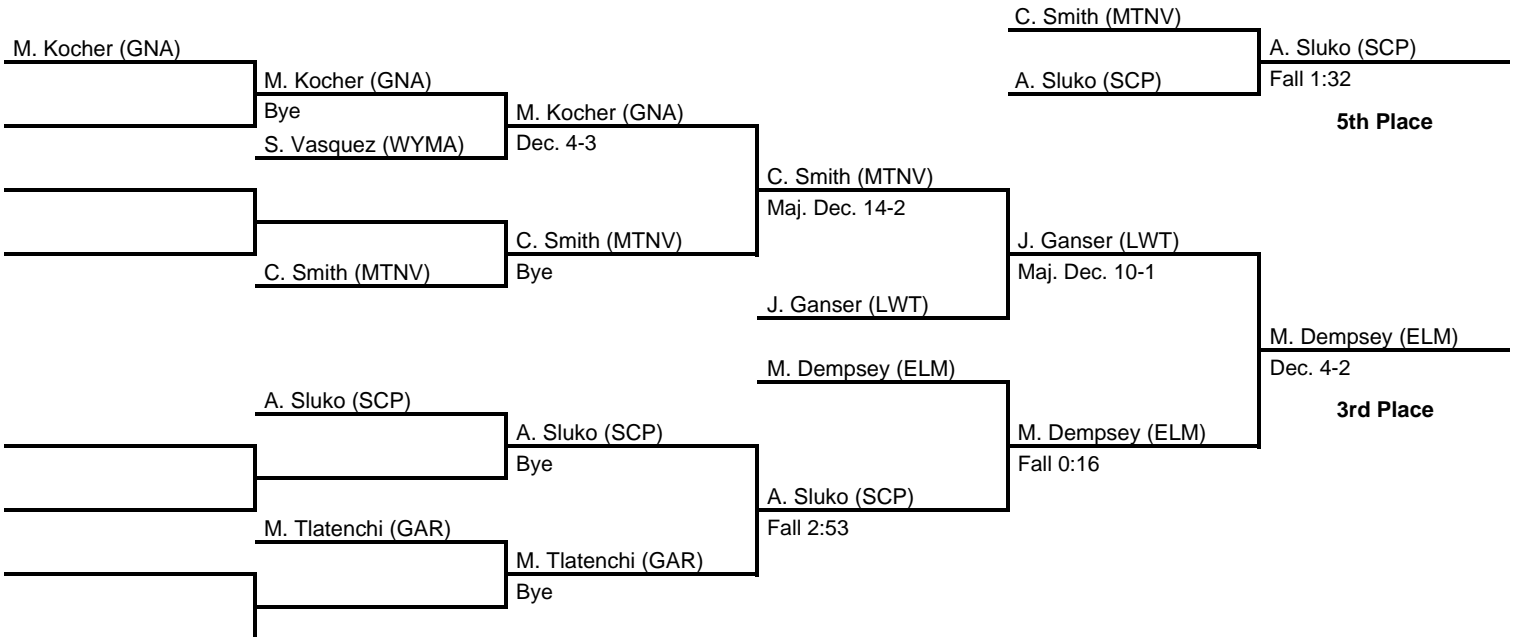

2015 District 2 AA

at Kingston Armory -- February 20-21, 2015

results provided by
PA-Wrestling.com