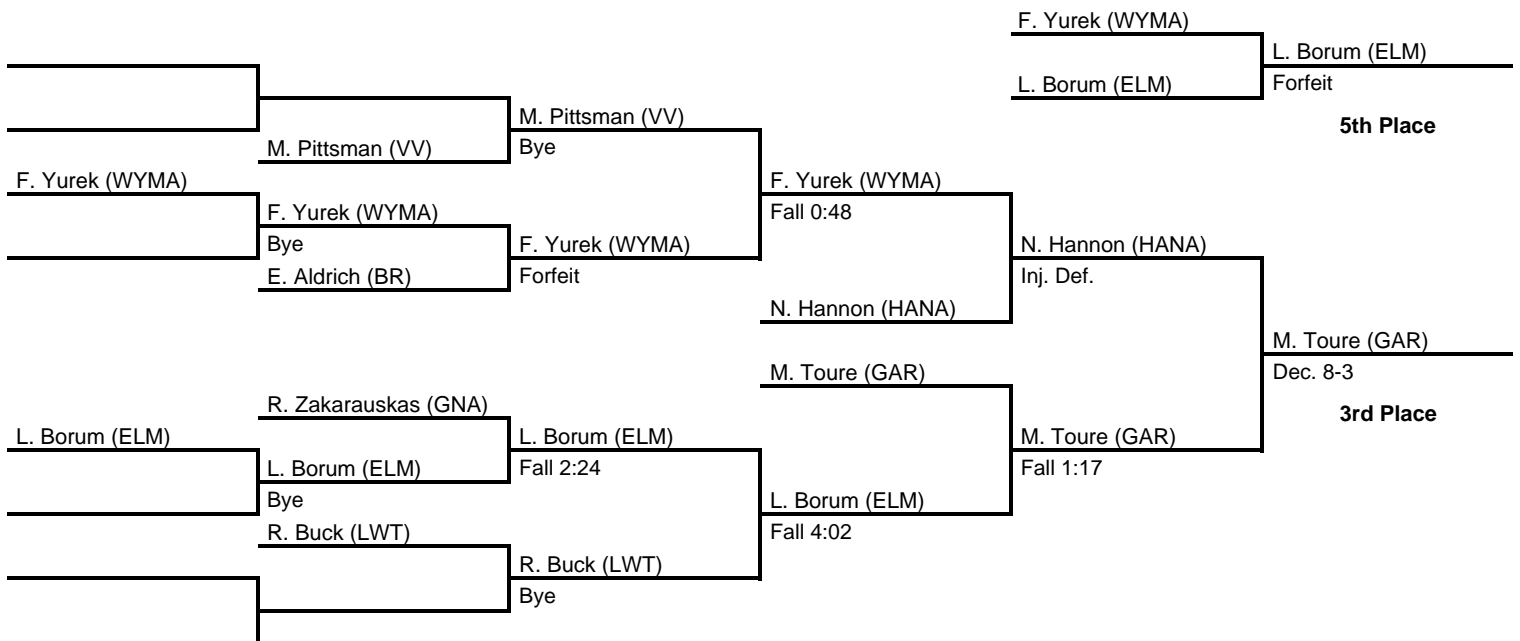

2015 District 2 AA

at Kingston Armory -- February 20-21, 2015

results provided by
PA-Wrestling.com