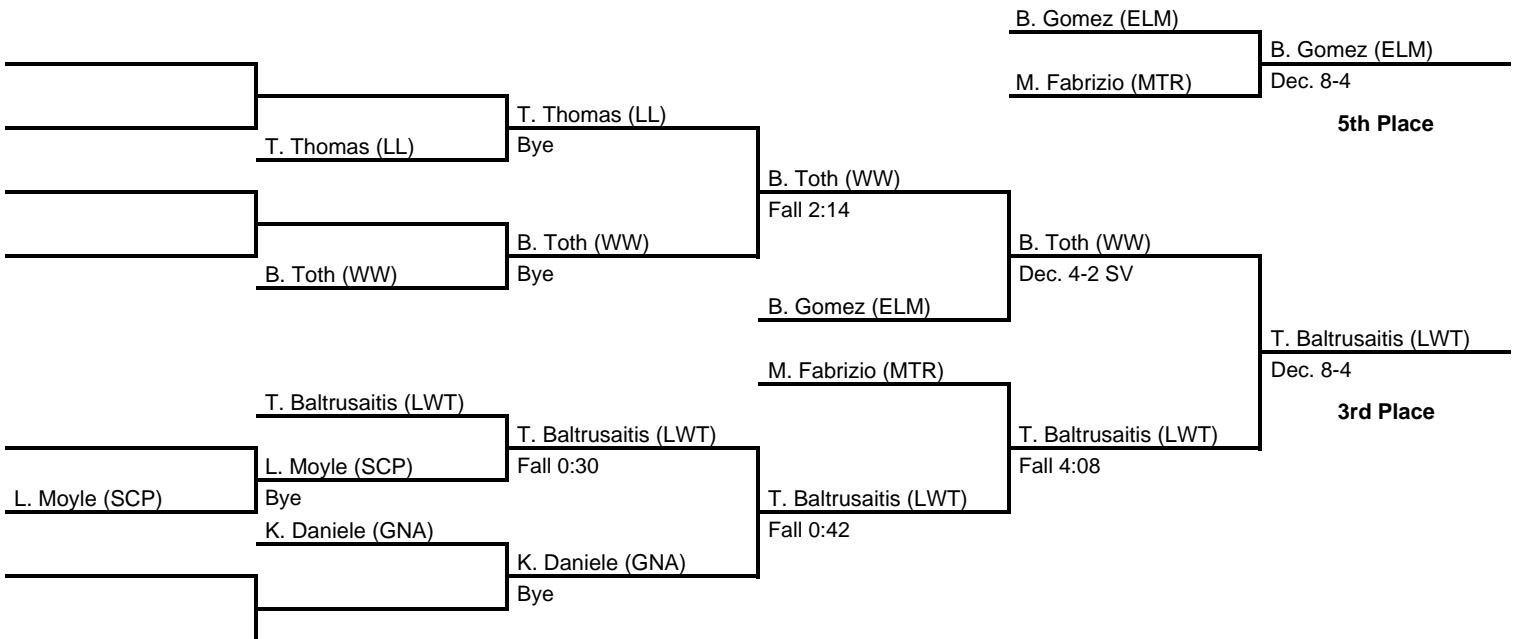

2015 District 2 AA

at Kingston Armory -- February 20-21, 2015

results provided by
PA-Wrestling.com