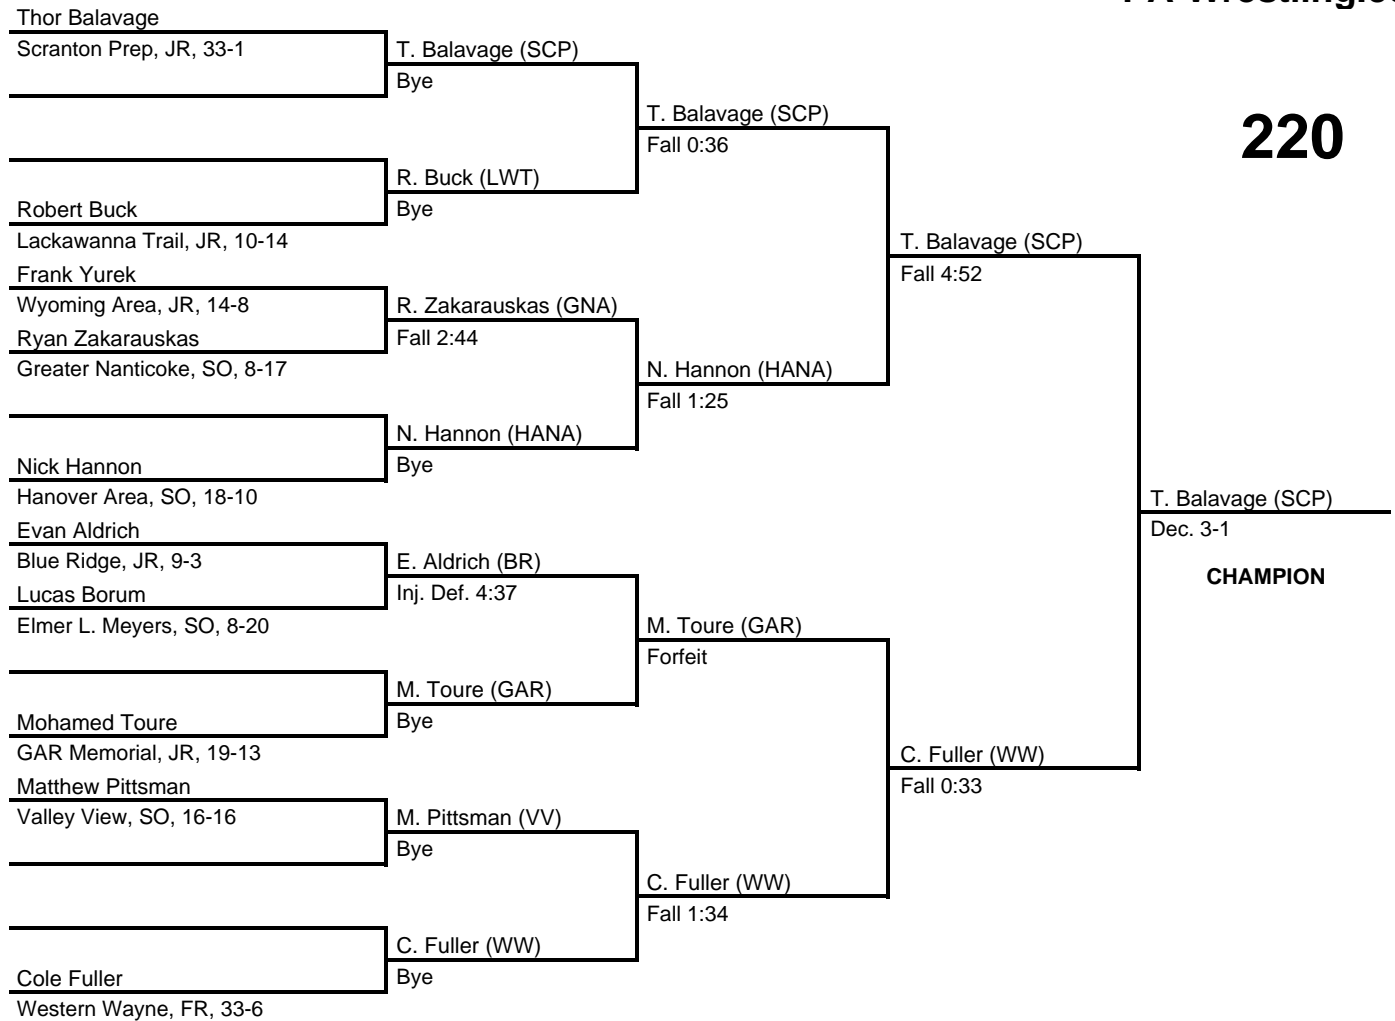

2015 District 2 AA

at Kingston Armory -- February 20-21, 2015

results provided by
PA-Wrestling.com