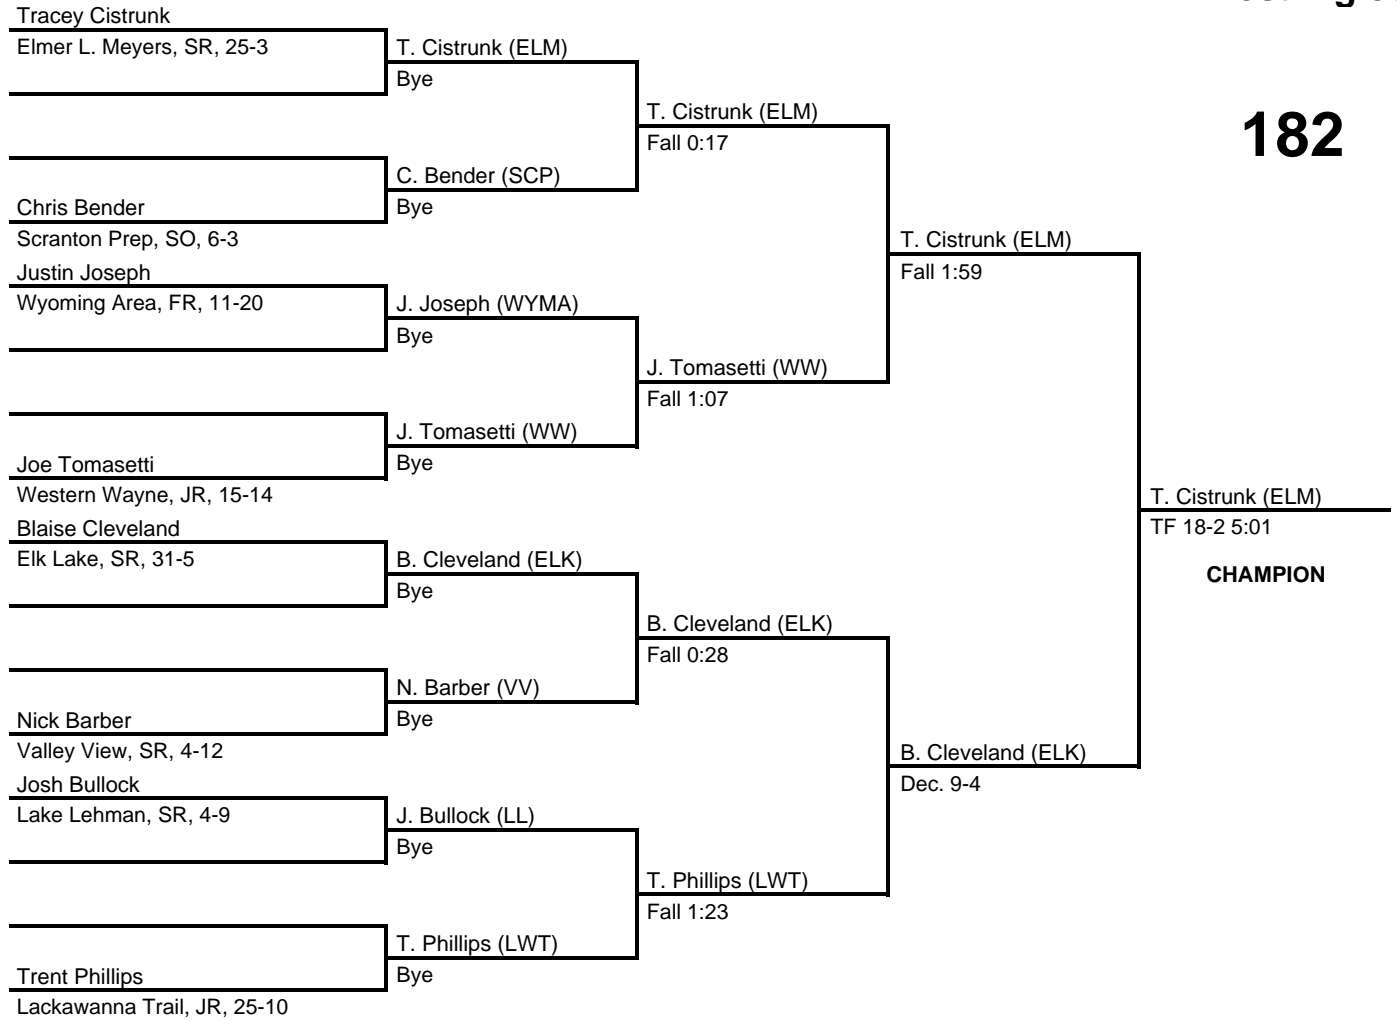

2015 District 2 AA

at Kingston Armory -- February 20-21, 2015

results provided by
PA-Wrestling.com

182