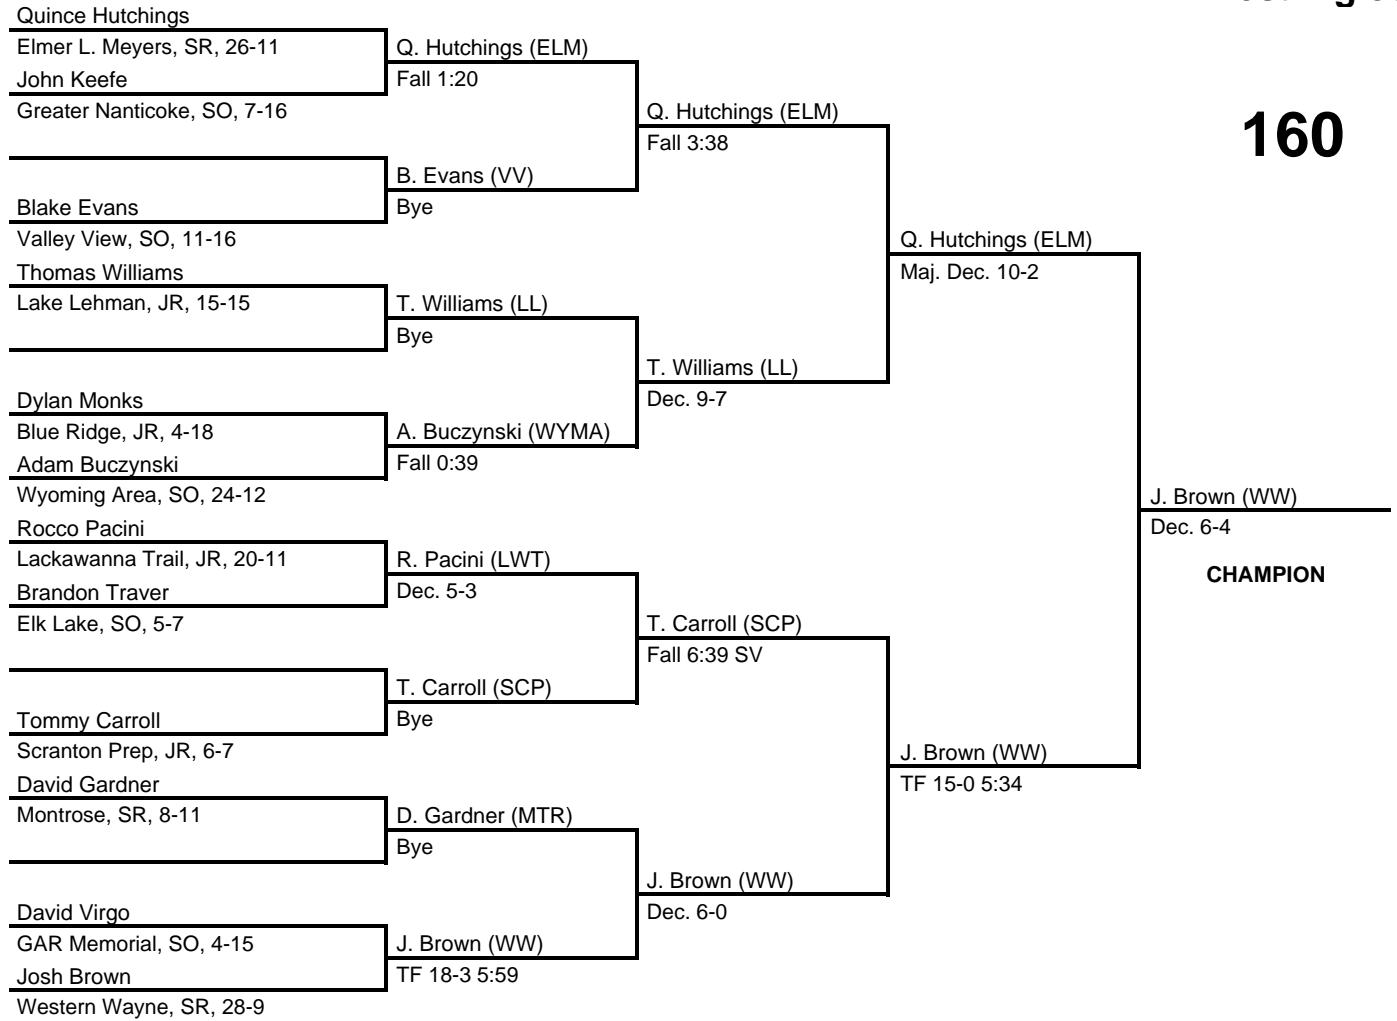

2015 District 2 AA

at Kingston Armory -- February 20-21, 2015

results provided by
PA-Wrestling.com