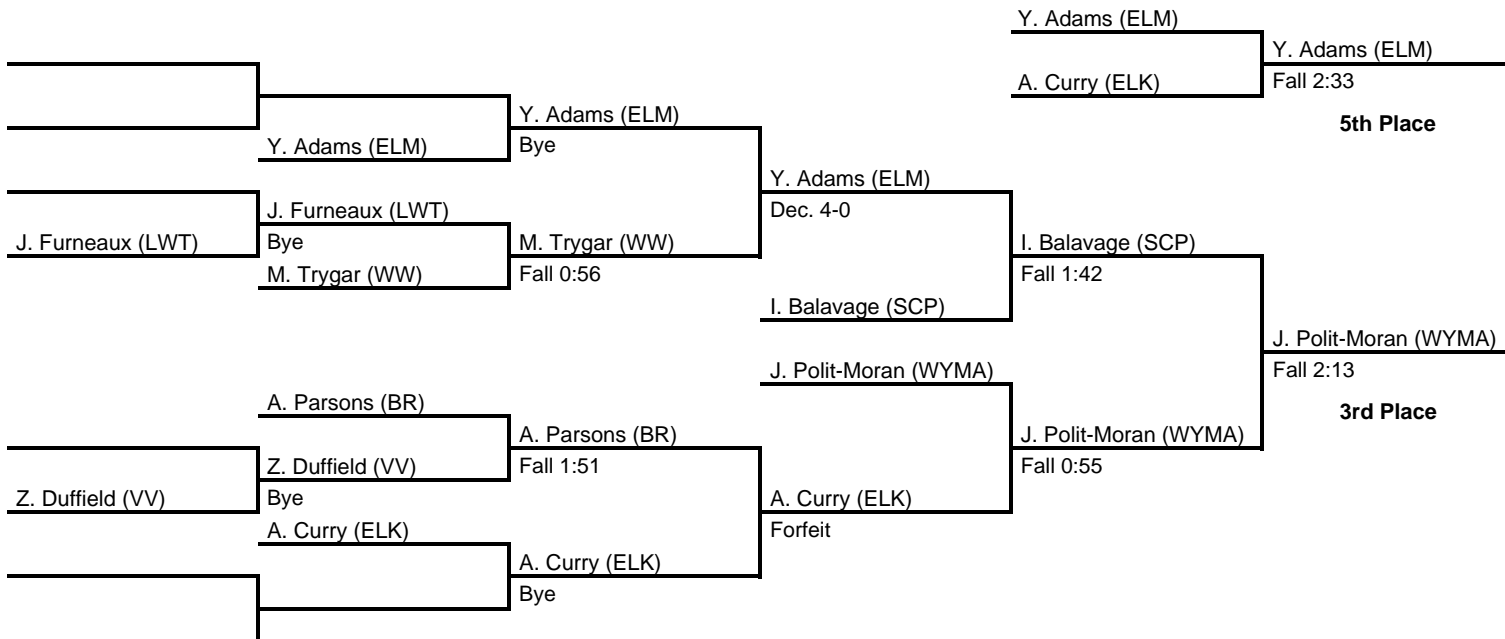

2015 District 2 AA

at Kingston Armory -- February 20-21, 2015

results provided by
PA-Wrestling.com