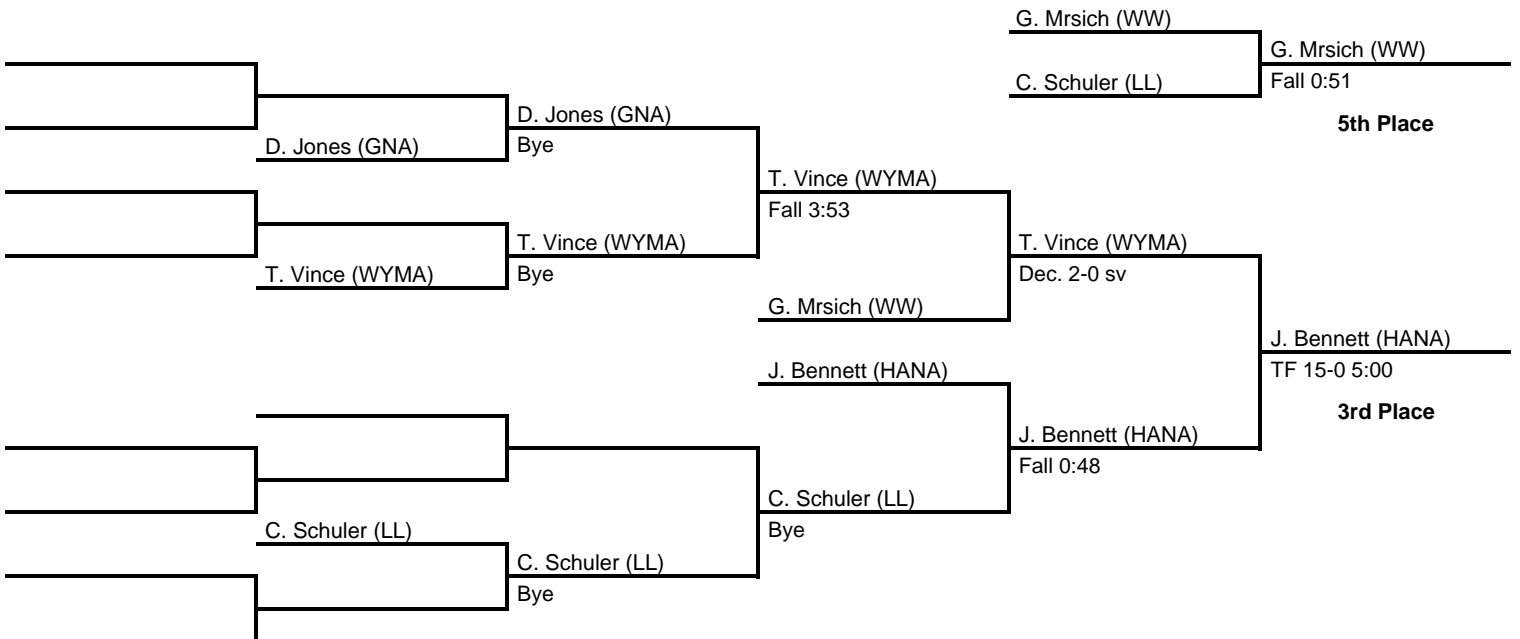

2015 District 2 AA

at Kingston Armory -- February 20-21, 2015

results provided by
PA-Wrestling.com

Team Scores

Team scores are final and official.

Place	Pts	School (Abbreviation)	1st	2nd	3rd
1.	218.0	Elmer L. Meyers (ELM)	2	3	4
2.	171.0	Lake Lehman (LL)	2	3	1
3.	159.0	Western Wayne (WW)	1	3	1
4.	148.5	Valley View (VV)	4	1	-
5.	147.5	Wyoming Area (WYMA)	1	1	2
6.	87.5	GAR Memorial (GAR)	2	-	1
7.	82.5	Lackawanna Trail (LWT)	-	-	2
8.	79.5	Hanover Area (HANA)	-	-	3
9.	73.0	Scranton Prep (SCP)	1	-	-
10.	70.0	Greater Nanticoke (GNA)	-	1	-
11.	53.0	Montrose (MTR)	-	1	-
12.	49.0	Elk Lake (ELK)	-	1	-
13.	36.0	Blue Ridge (BR)	1	-	-
14.	13.0	Mountain View (MTNV)	-	-	-

2015 District 2 AA

at Kingston Armory -- February 20-21, 2015

results provided by
PA-Wrestling.com

106