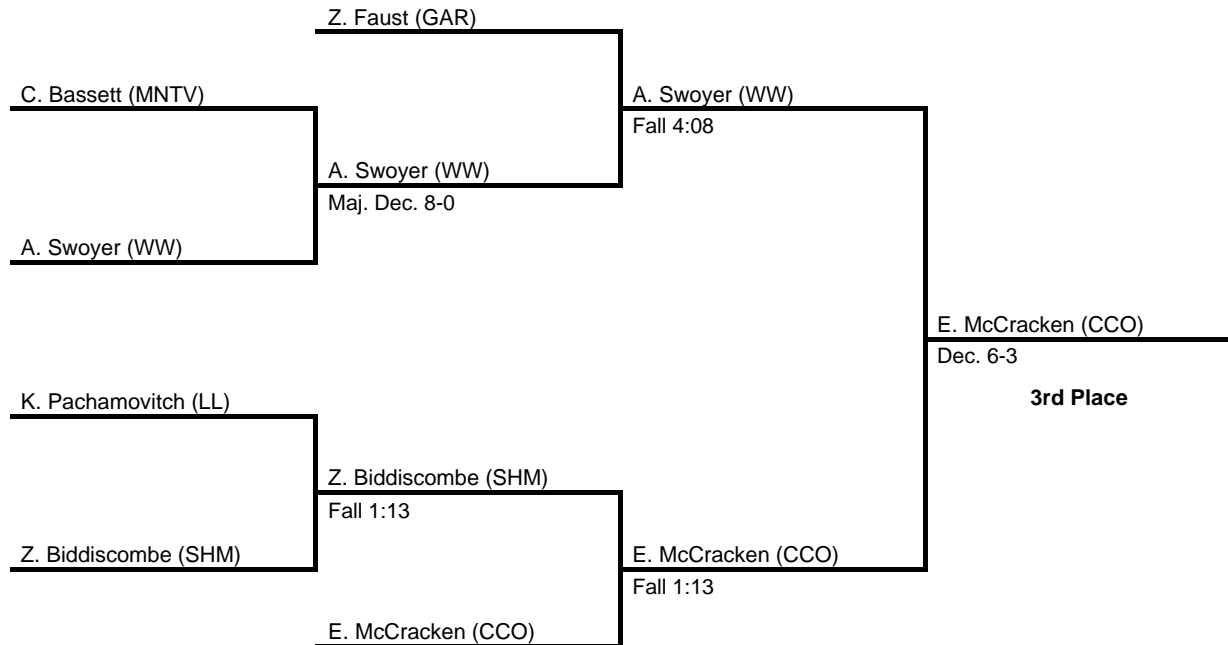

195

2013 North East AA Regional

at Williamsport HS -- March 1-2, 2013

results provided by
PA-Wrestling.com

220

2013 North East AA Regional

at Williamsport HS -- March 1-2, 2013

results provided by
PA-Wrestling.com