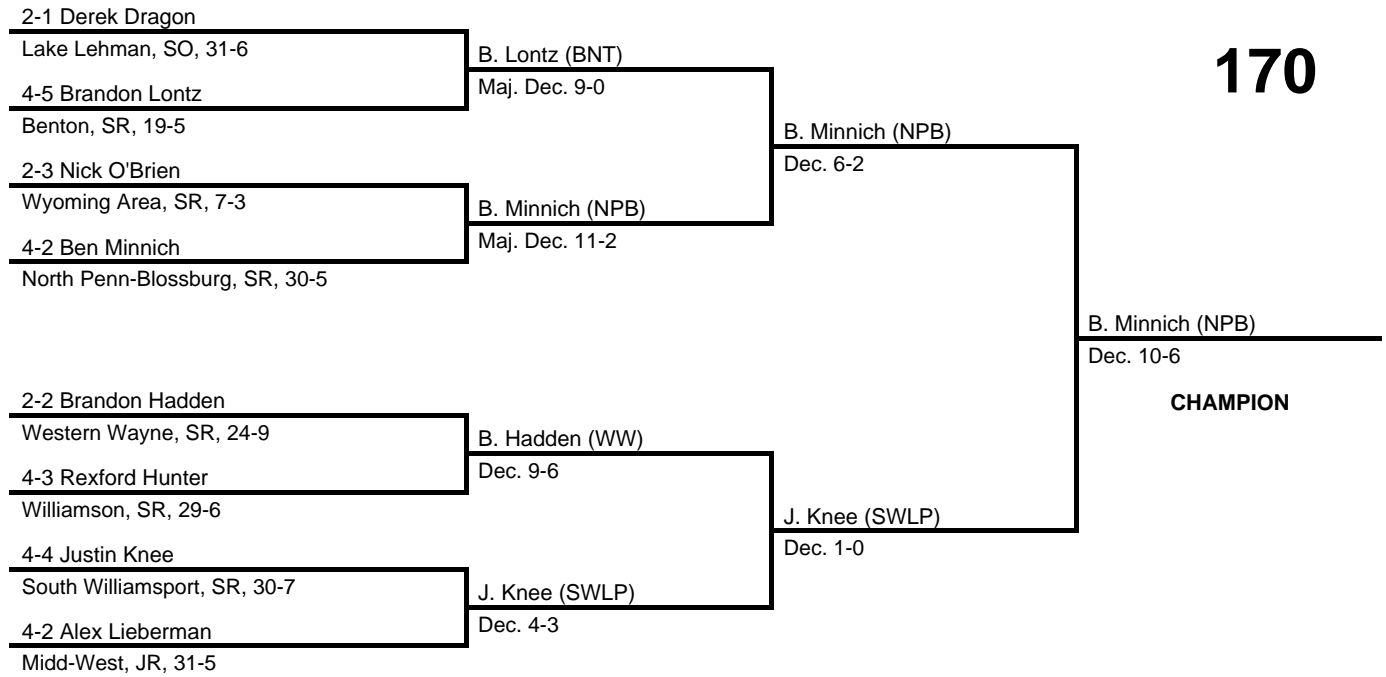

2013 North East AA Regional

at Williamsport HS -- March 1-2, 2013

results provided by
PA-Wrestling.com

170