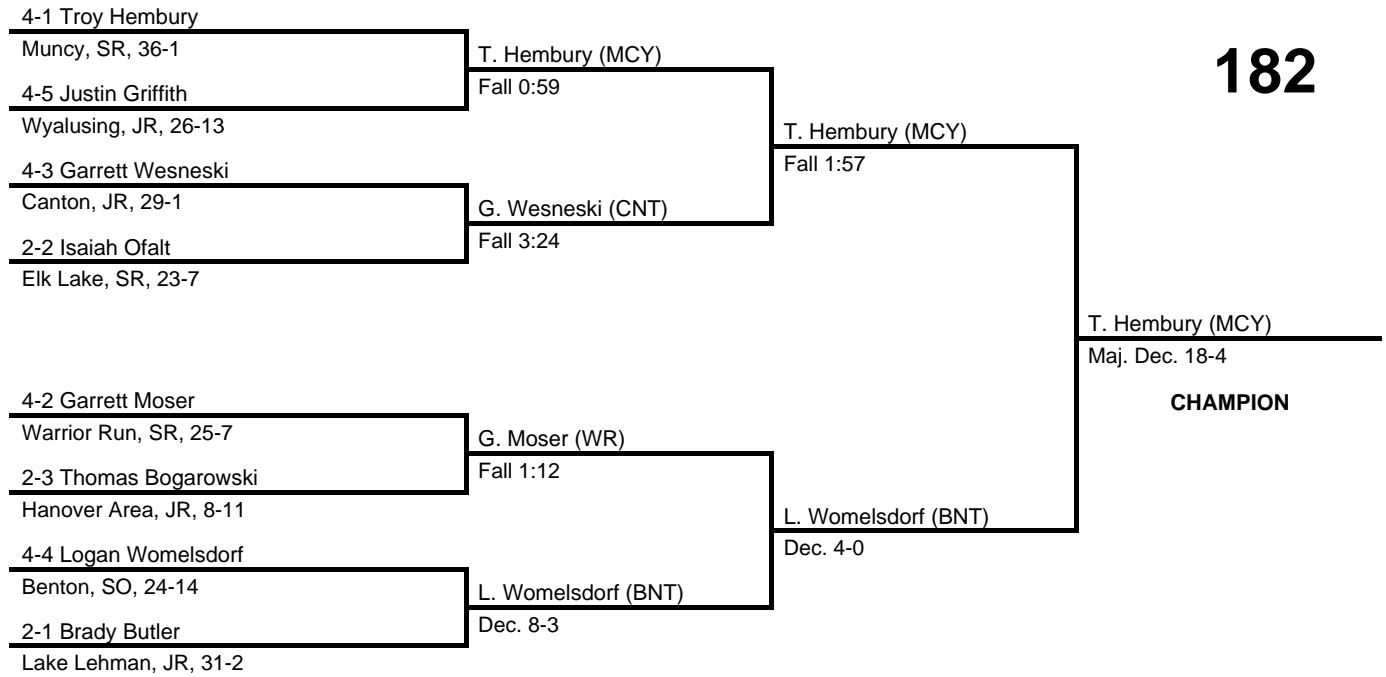

170

2013 North East AA Regional

at Williamsport HS -- March 1-2, 2013

results provided by
PA-Wrestling.com

182

2013 North East AA Regional

at Williamsport HS -- March 1-2, 2013

results provided by
PA-Wrestling.com