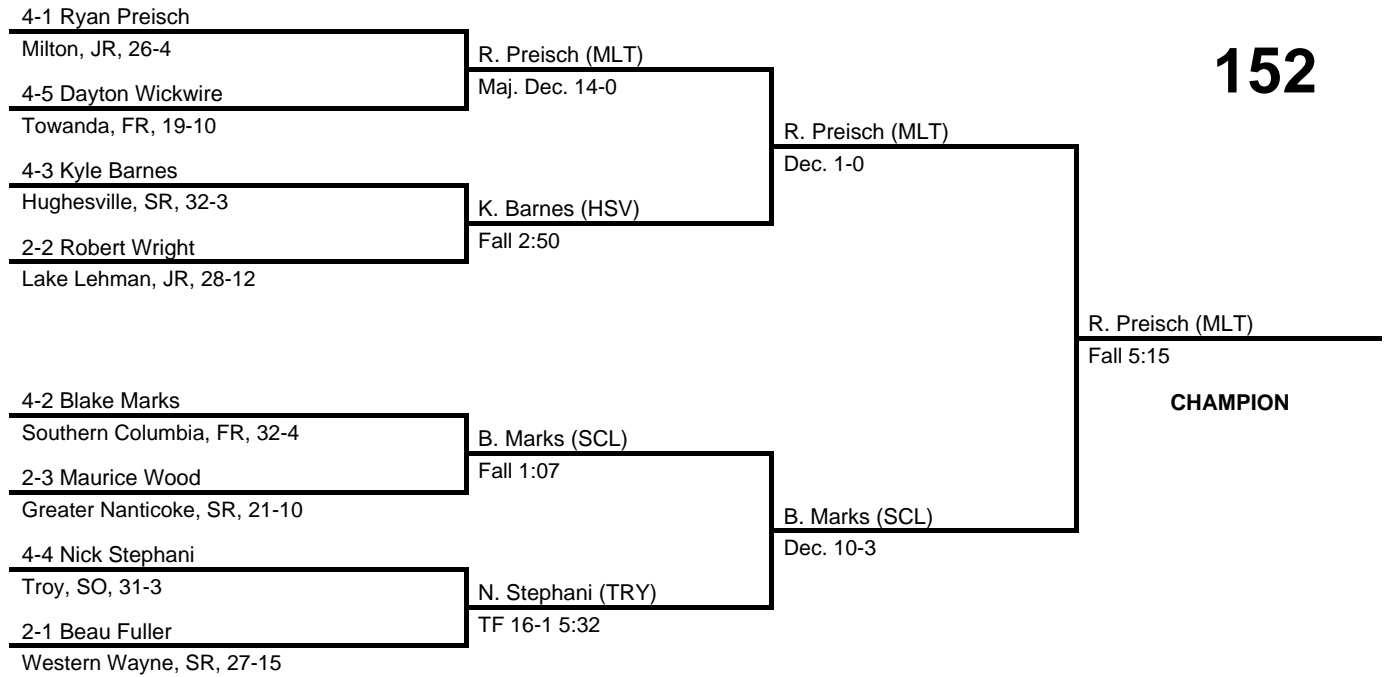

2013 North East AA Regional

at Williamsport HS -- March 1-2, 2013

results provided by
PA-Wrestling.com

152