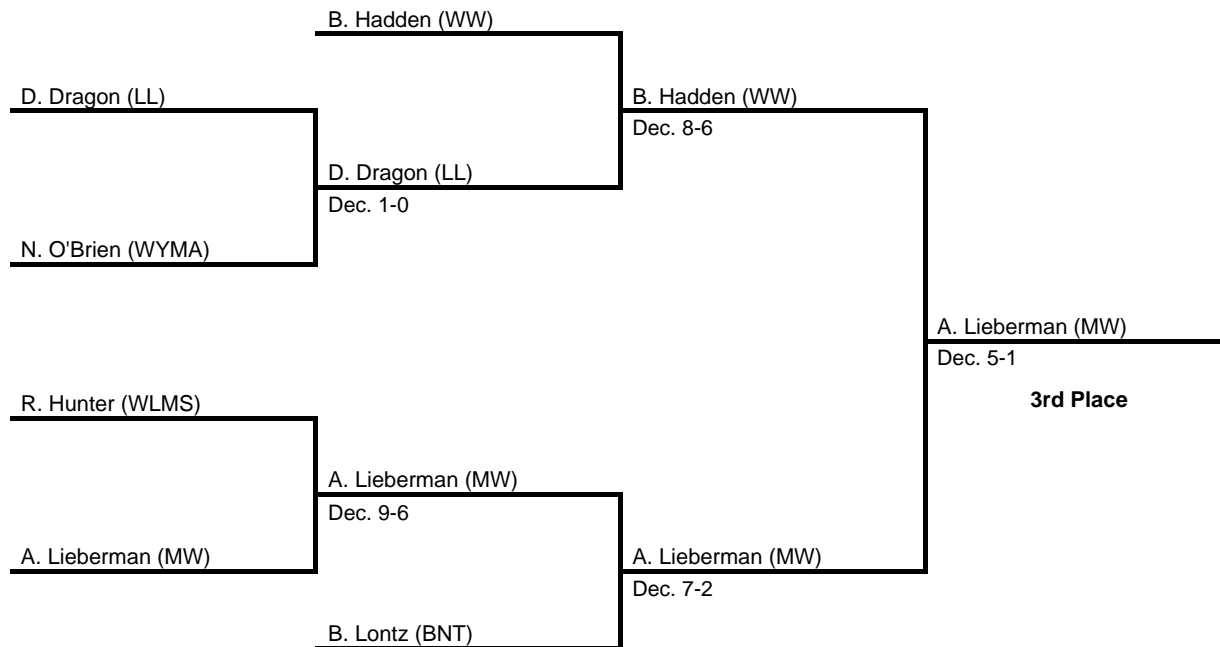

2013 North East AA Regional

at Williamsport HS -- March 1-2, 2013

results provided by
PA-Wrestling.com

170