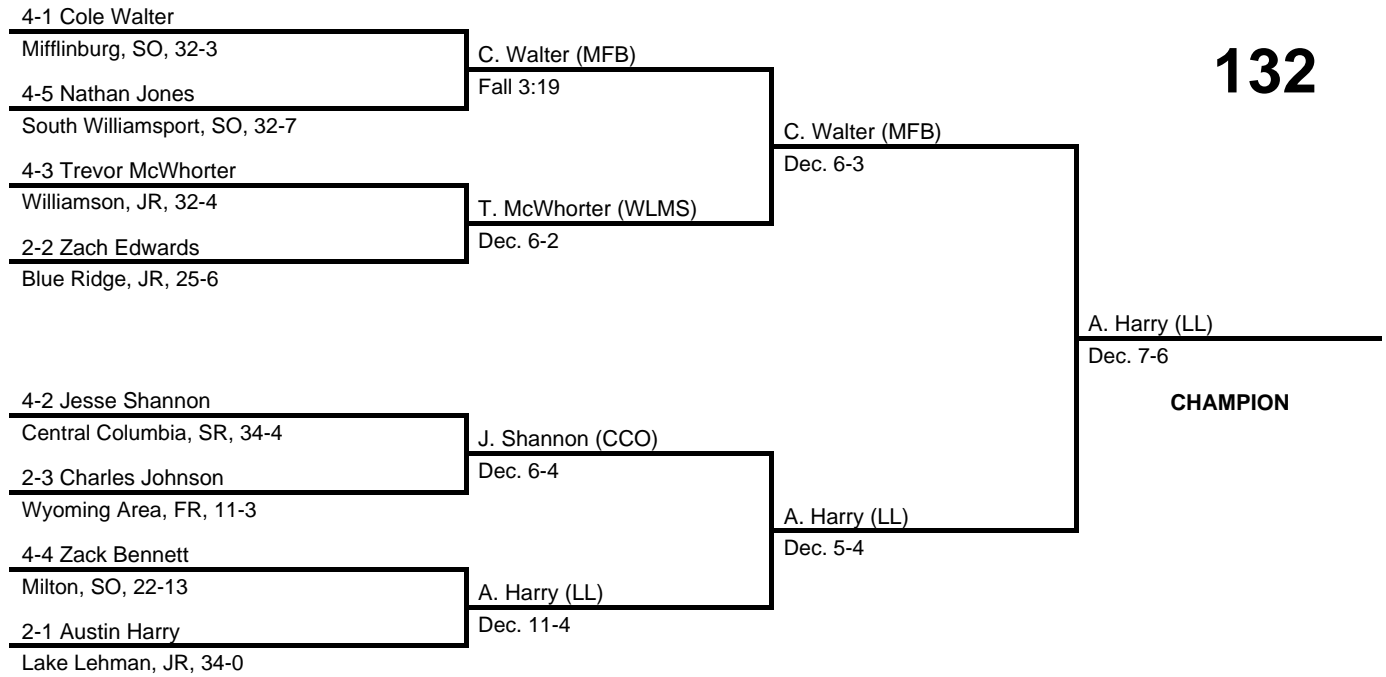

2013 North East AA Regional

at Williamsport HS -- March 1-2, 2013

results provided by
PA-Wrestling.com

Team Scores

Team scores are final and official.

Place	Pts	School (Abbreviation)	1st	2nd	3rd
1.	93.0	Benton (BNT)	3	2	-
2.	61.5	Mifflinburg (MFB)	2	1	-
3.	46.0	Southern Columbia (SCL)	1	1	1
4.	45.0	Milton (MLT)	2	-	-
5.	41.0	Muncy (MCY)	1	1	-
5.	41.0	Western Wayne (WW)	-	-	1
5.	41.0	Williamson (WLMS)	-	1	2
8.	37.0	Lewisburg (LWB)	1	1	-
9.	35.0	Central Columbia (CCO)	-	1	1
9.	35.0	Warrior Run (WR)	-	-	2
11.	34.5	Line Mountain (LM)	1	1	-
12.	31.5	Hughesville (HSV)	-	1	1
13.	31.0	Wyalusing (WYA)	-	1	1
14.	30.5	Wyoming Area (WYMA)	-	1	1
15.	30.0	Midd-West (MW)	-	-	2
16.	28.5	Troy (TRY)	1	-	-
17.	28.0	North Penn-Blossburg (NPB)	1	-	-
18.	24.0	Lake Lehman (LL)	1	-	-
19.	21.0	Montgomery (MTG)	-	-	1
20.	18.0	GAR Memorial (GAR)	-	1	-
21.	17.0	South Williamsport (SWLP)	-	1	-
22.	16.0	Canton (CNT)	-	-	1
23.	12.0	Blue Ridge (BR)	-	-	-
24.	10.0	Montoursville (MNTV)	-	-	-
25.	9.0	Wellsboro (WSB)	-	-	-
26.	7.0	Bucktail (BUCK)	-	-	-
26.	7.0	Sayre (SYR)	-	-	-
28.	3.0	Elmer L. Meyers (ELM)	-	-	-
28.	3.0	Shamokin (SHM)	-	-	-
30.	1.0	Bloomsburg (BLM)	-	-	-
31.	0.0	Elk Lake (ELK)	-	-	-
31.	0.0	Greater Nanticoke (GNA)	-	-	-
31.	0.0	Hanover Area (HANA)	-	-	-
31.	0.0	Lackawanna Trail (LWT)	-	-	-
31.	0.0	Montrose (MTR)	-	-	-
31.	0.0	Mount Carmel (MTC)	-	-	-
31.	0.0	Scranton Prep (SCP)	-	-	-
31.	0.0	Towanda (TOW)	-	-	-

126

2013 North East AA Regional

at Williamsport HS -- March 1-2, 2013

results provided by
PA-Wrestling.com

132

2013 North East AA Regional

at Williamsport HS -- March 1-2, 2013

results provided by
PA-Wrestling.com