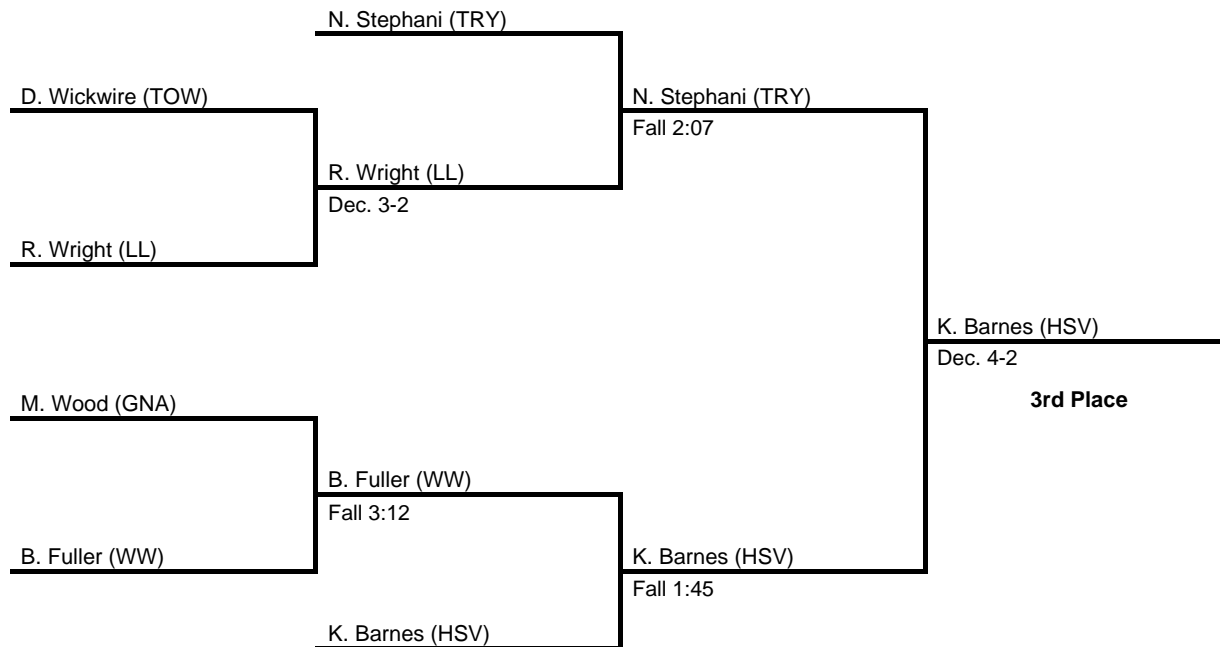

2013 North East AA Regional

at Williamsport HS -- March 1-2, 2013

results provided by
PA-Wrestling.com

152