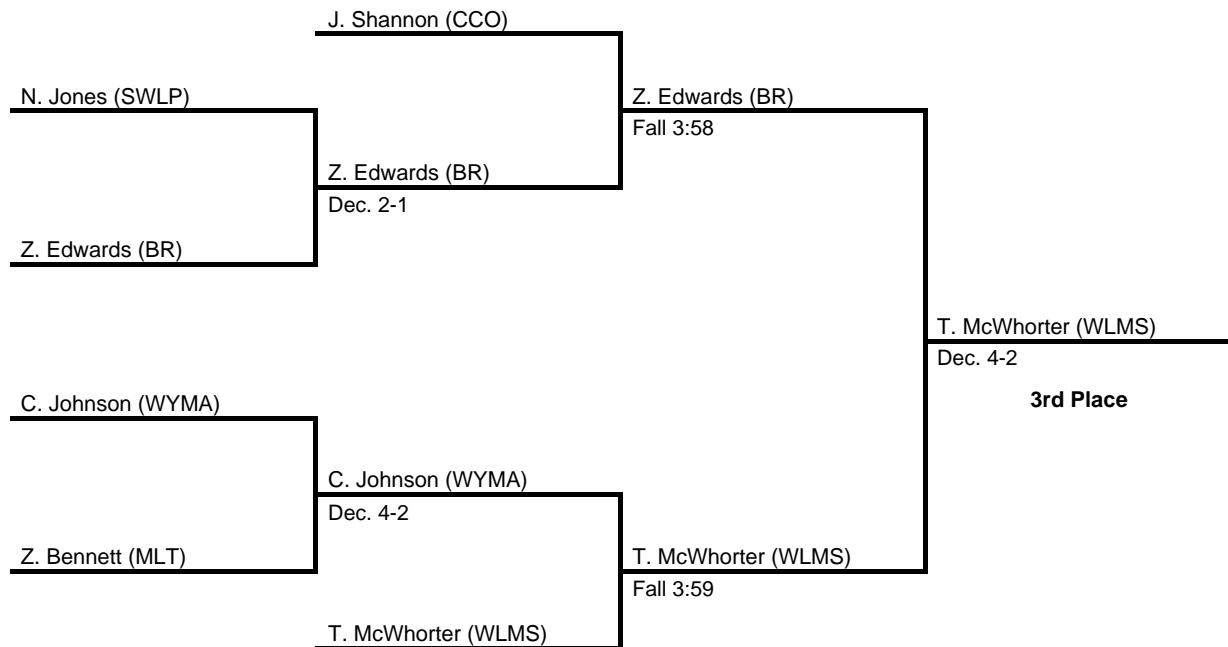

126

2013 North East AA Regional

at Williamsport HS -- March 1-2, 2013

results provided by
PA-Wrestling.com

132

2013 North East AA Regional

at Williamsport HS -- March 1-2, 2013

results provided by
PA-Wrestling.com