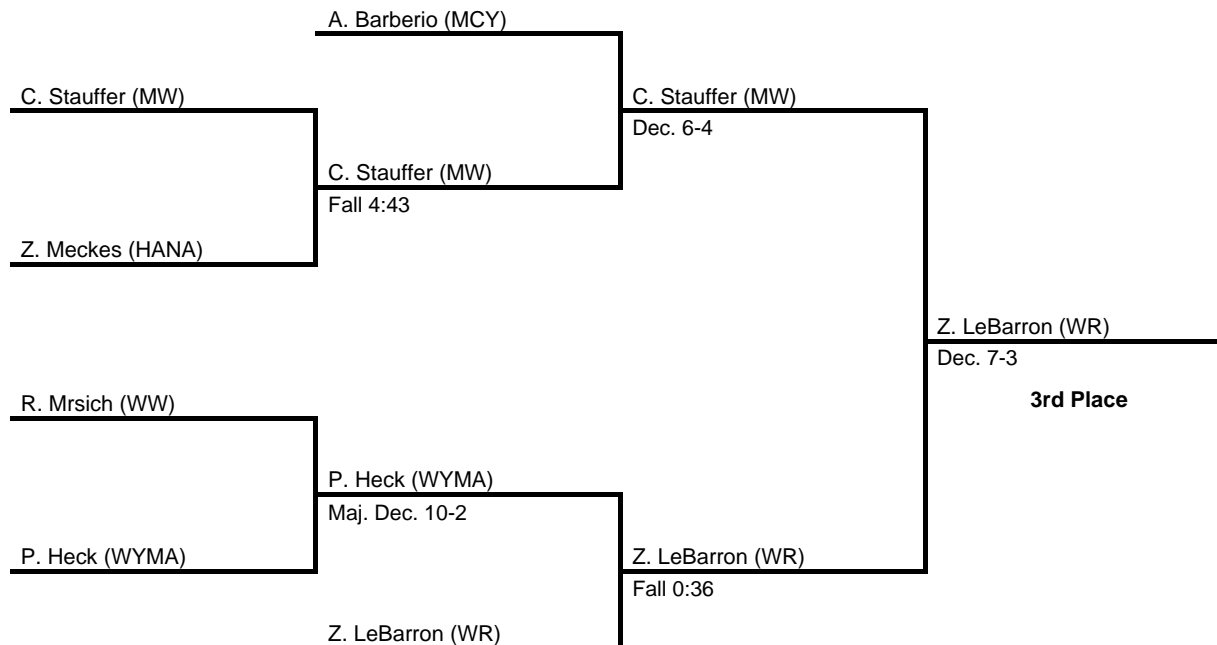

2013 North East AA Regional

at Williamsport HS -- March 1-2, 2013

results provided by
PA-Wrestling.com

Team Scores

Team scores are final and official.

Place	Pts	School (Abbreviation)	1st	2nd	3rd
1.	93.0	Benton (BNT)	3	2	-
2.	61.5	Mifflinburg (MFB)	2	1	-
3.	46.0	Southern Columbia (SCL)	1	1	1
4.	45.0	Milton (MLT)	2	-	-
5.	41.0	Muncy (MCY)	1	1	-
5.	41.0	Western Wayne (WW)	-	-	1
5.	41.0	Williamson (WLMS)	-	1	2
8.	37.0	Lewisburg (LWB)	1	1	-
9.	35.0	Central Columbia (CCO)	-	1	1
9.	35.0	Warrior Run (WR)	-	-	2
11.	34.5	Line Mountain (LM)	1	1	-
12.	31.5	Hughesville (HSV)	-	1	1
13.	31.0	Wyalusing (WYA)	-	1	1
14.	30.5	Wyoming Area (WYMA)	-	1	1
15.	30.0	Midd-West (MW)	-	-	2
16.	28.5	Troy (TRY)	1	-	-
17.	28.0	North Penn-Blossburg (NPB)	1	-	-
18.	24.0	Lake Lehman (LL)	1	-	-
19.	21.0	Montgomery (MTG)	-	-	1
20.	18.0	GAR Memorial (GAR)	-	1	-
21.	17.0	South Williamsport (SWLP)	-	1	-
22.	16.0	Canton (CNT)	-	-	1
23.	12.0	Blue Ridge (BR)	-	-	-
24.	10.0	Montoursville (MNTV)	-	-	-
25.	9.0	Wellsboro (WSB)	-	-	-
26.	7.0	Bucktail (BUCK)	-	-	-
26.	7.0	Sayre (SYR)	-	-	-
28.	3.0	Elmer L. Meyers (ELM)	-	-	-
28.	3.0	Shamokin (SHM)	-	-	-
30.	1.0	Bloomsburg (BLM)	-	-	-
31.	0.0	Elk Lake (ELK)	-	-	-
31.	0.0	Greater Nanticoke (GNA)	-	-	-
31.	0.0	Hanover Area (HANA)	-	-	-
31.	0.0	Lackawanna Trail (LWT)	-	-	-
31.	0.0	Montrose (MTR)	-	-	-
31.	0.0	Mount Carmel (MTC)	-	-	-
31.	0.0	Scranton Prep (SCP)	-	-	-
31.	0.0	Towanda (TOW)	-	-	-

2013 North East AA Regional

at Williamsport HS -- March 1-2, 2013

results provided by
PA-Wrestling.com

106