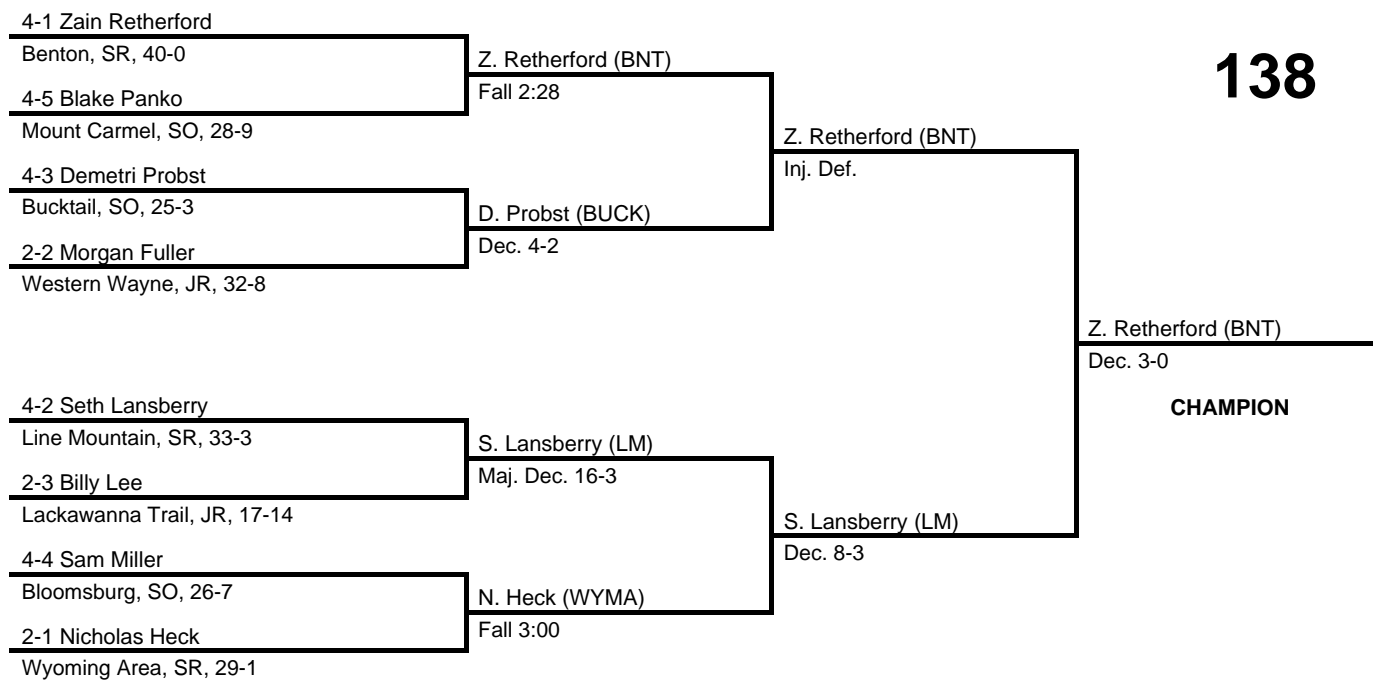

2013 North East AA Regional

at Williamsport HS -- March 1-2, 2013

results provided by
PA-Wrestling.com

138