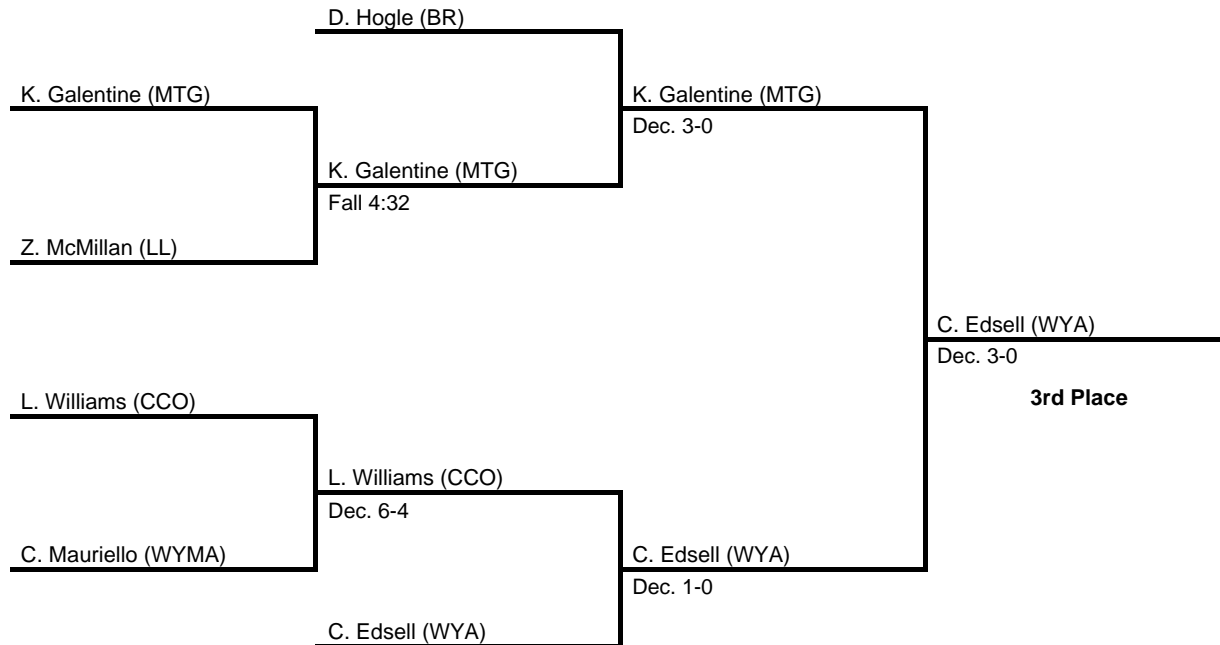

2013 North East AA Regional

at Williamsport HS -- March 1-2, 2013

results provided by
PA-Wrestling.com

120