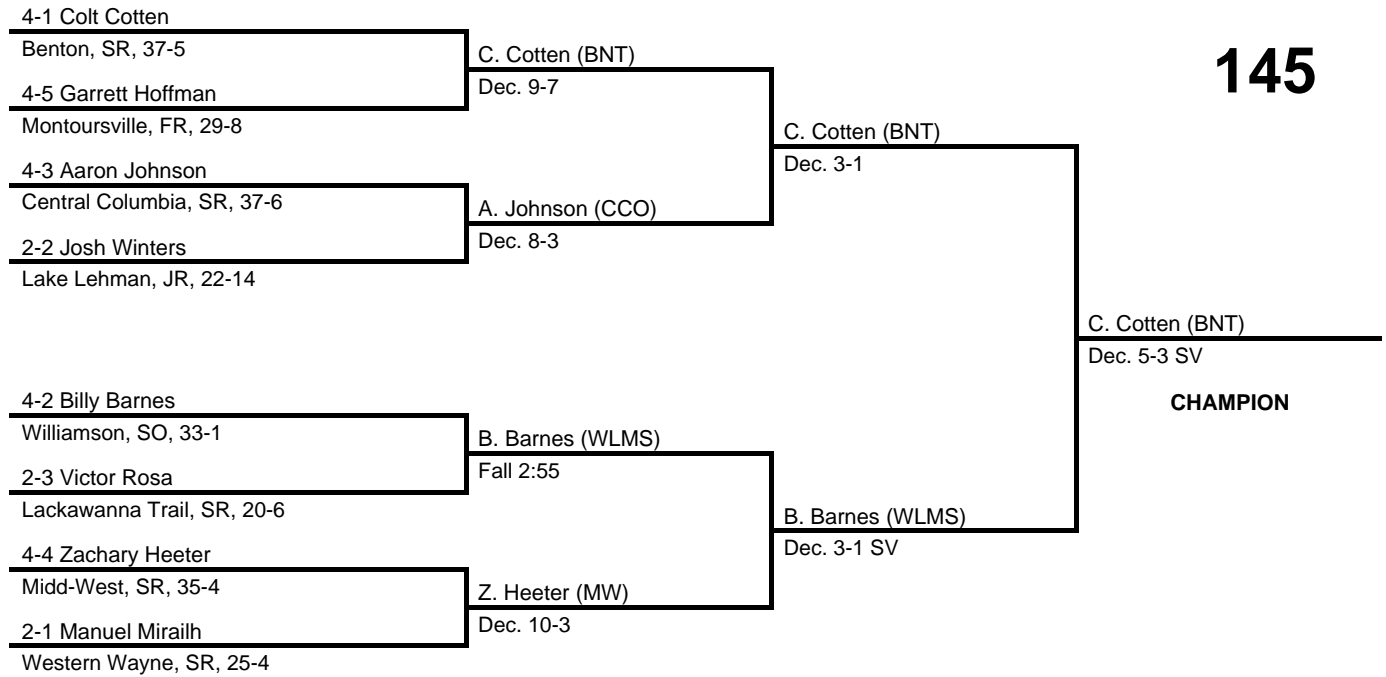

138

2013 North East AA Regional

at Williamsport HS -- March 1-2, 2013

results provided by
PA-Wrestling.com

145

2013 North East AA Regional

at Williamsport HS -- March 1-2, 2013

results provided by
PA-Wrestling.com