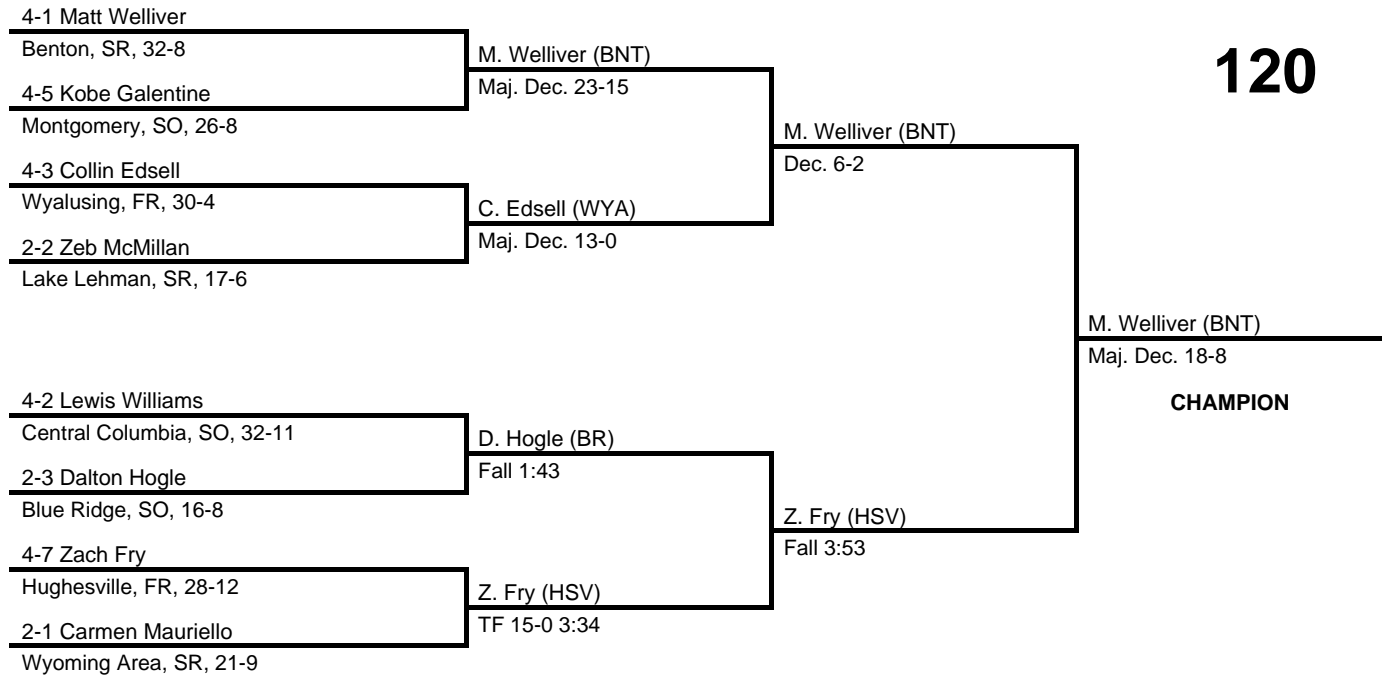

2013 North East AA Regional

at Williamsport HS -- March 1-2, 2013

results provided by
PA-Wrestling.com

Team Scores

Team scores are final and official.

Place	Pts	School (Abbreviation)	1st	2nd	3rd
1.	93.0	Benton (BNT)	3	2	-
2.	61.5	Mifflinburg (MFB)	2	1	-
3.	46.0	Southern Columbia (SCL)	1	1	1
4.	45.0	Milton (MLT)	2	-	-
5.	41.0	Muncy (MCY)	1	1	-
5.	41.0	Western Wayne (WW)	-	-	1
5.	41.0	Williamson (WLMS)	-	1	2
8.	37.0	Lewisburg (LWB)	1	1	-
9.	35.0	Central Columbia (CCO)	-	1	1
9.	35.0	Warrior Run (WR)	-	-	2
11.	34.5	Line Mountain (LM)	1	1	-
12.	31.5	Hughesville (HSV)	-	1	1
13.	31.0	Wyalusing (WYA)	-	1	1
14.	30.5	Wyoming Area (WYMA)	-	1	1
15.	30.0	Midd-West (MW)	-	-	2
16.	28.5	Troy (TRY)	1	-	-
17.	28.0	North Penn-Blossburg (NPB)	1	-	-
18.	24.0	Lake Lehman (LL)	1	-	-
19.	21.0	Montgomery (MTG)	-	-	1
20.	18.0	GAR Memorial (GAR)	-	1	-
21.	17.0	South Williamsport (SWLP)	-	1	-
22.	16.0	Canton (CNT)	-	-	1
23.	12.0	Blue Ridge (BR)	-	-	-
24.	10.0	Montoursville (MNTV)	-	-	-
25.	9.0	Wellsboro (WSB)	-	-	-
26.	7.0	Bucktail (BUCK)	-	-	-
26.	7.0	Sayre (SYR)	-	-	-
28.	3.0	Elmer L. Meyers (ELM)	-	-	-
28.	3.0	Shamokin (SHM)	-	-	-
30.	1.0	Bloomsburg (BLM)	-	-	-
31.	0.0	Elk Lake (ELK)	-	-	-
31.	0.0	Greater Nanticoke (GNA)	-	-	-
31.	0.0	Hanover Area (HANA)	-	-	-
31.	0.0	Lackawanna Trail (LWT)	-	-	-
31.	0.0	Montrose (MTR)	-	-	-
31.	0.0	Mount Carmel (MTC)	-	-	-
31.	0.0	Scranton Prep (SCP)	-	-	-
31.	0.0	Towanda (TOW)	-	-	-

113

2013 North East AA Regional

at Williamsport HS -- March 1-2, 2013

results provided by
PA-Wrestling.com

120

2013 North East AA Regional

at Williamsport HS -- March 1-2, 2013

results provided by
PA-Wrestling.com