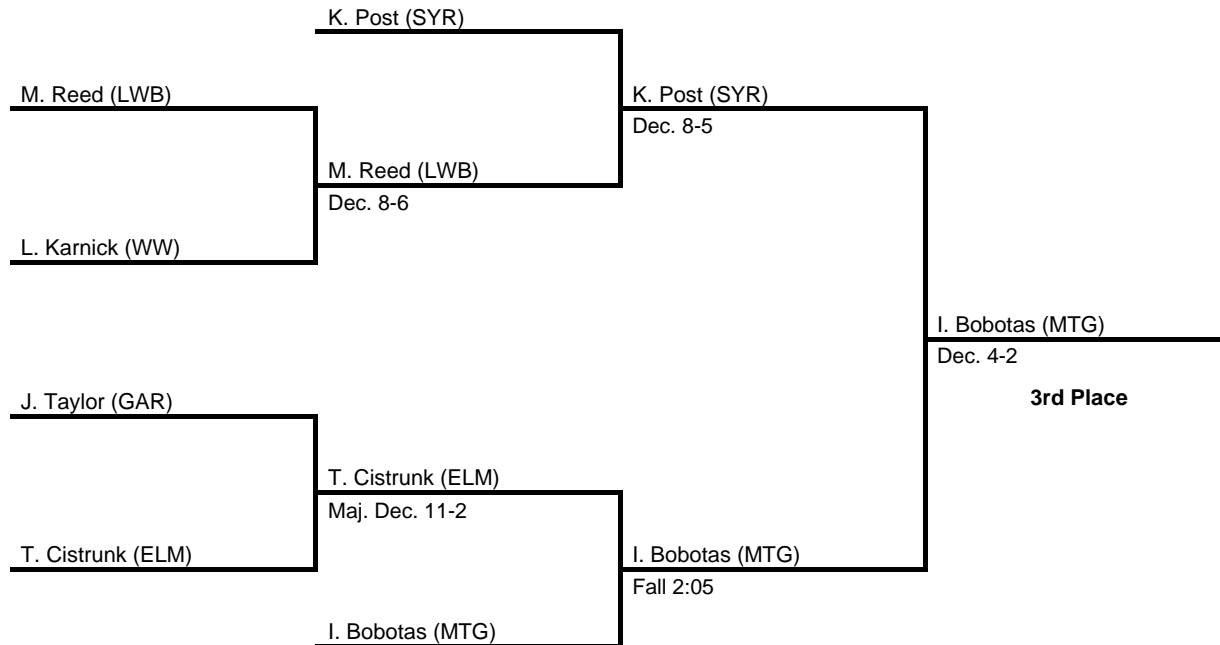

152

2013 North East AA Regional

at Williamsport HS -- March 1-2, 2013

results provided by
PA-Wrestling.com

160

2013 North East AA Regional

at Williamsport HS -- March 1-2, 2013

results provided by
PA-Wrestling.com