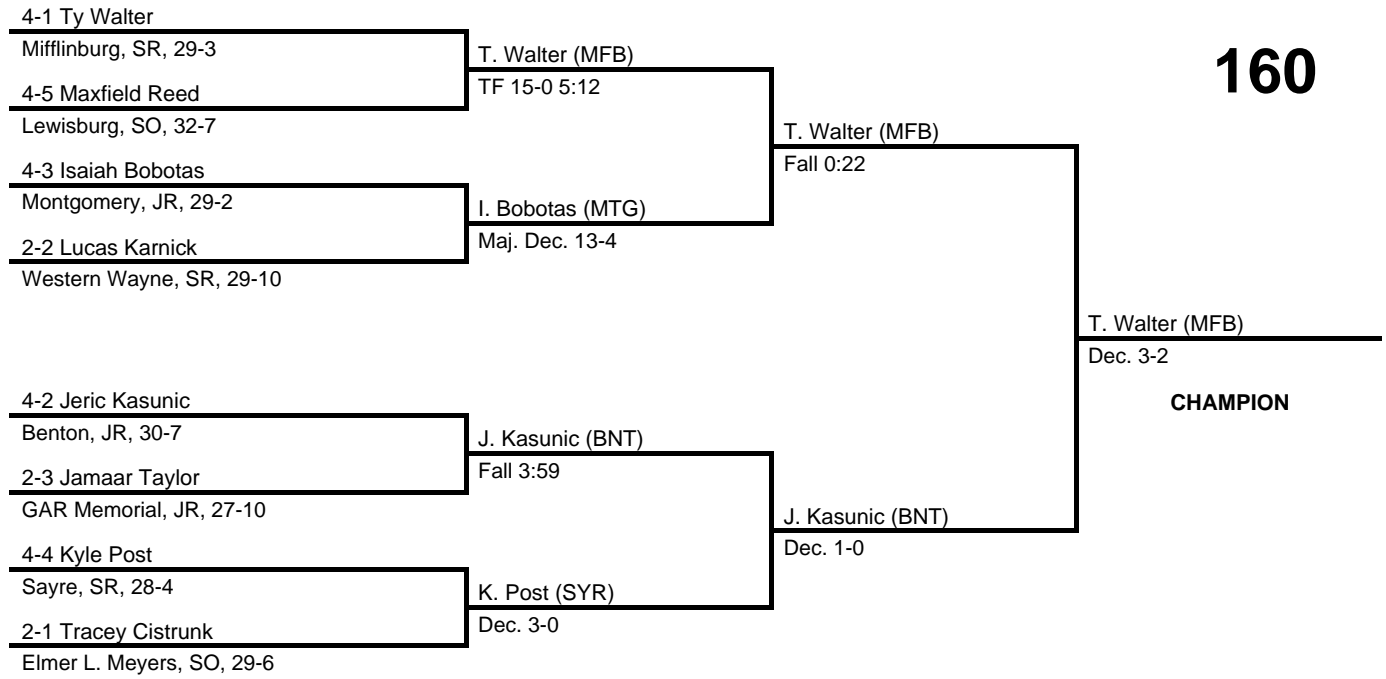

152

2013 North East AA Regional

at Williamsport HS -- March 1-2, 2013

results provided by
PA-Wrestling.com

160

2013 North East AA Regional

at Williamsport HS -- March 1-2, 2013

results provided by
PA-Wrestling.com