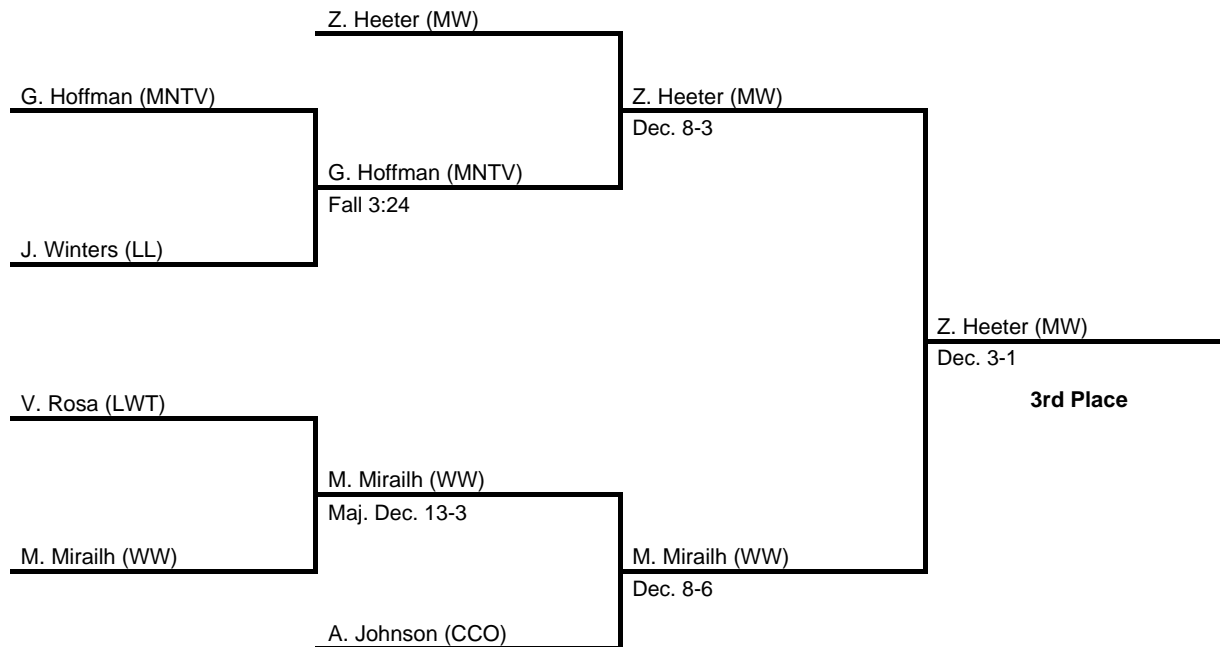

138

2013 North East AA Regional

at Williamsport HS -- March 1-2, 2013

results provided by
PA-Wrestling.com

145

2013 North East AA Regional

at Williamsport HS -- March 1-2, 2013

results provided by
PA-Wrestling.com