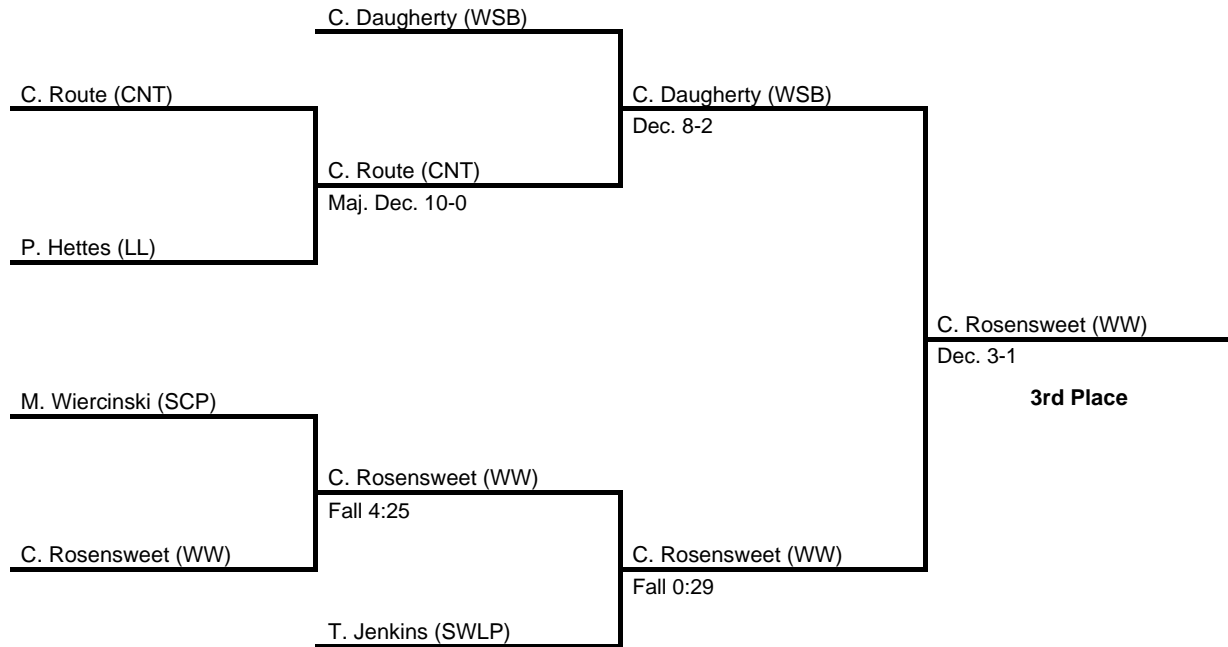

2013 North East AA Regional

at Williamsport HS -- March 1-2, 2013

results provided by
PA-Wrestling.com

195