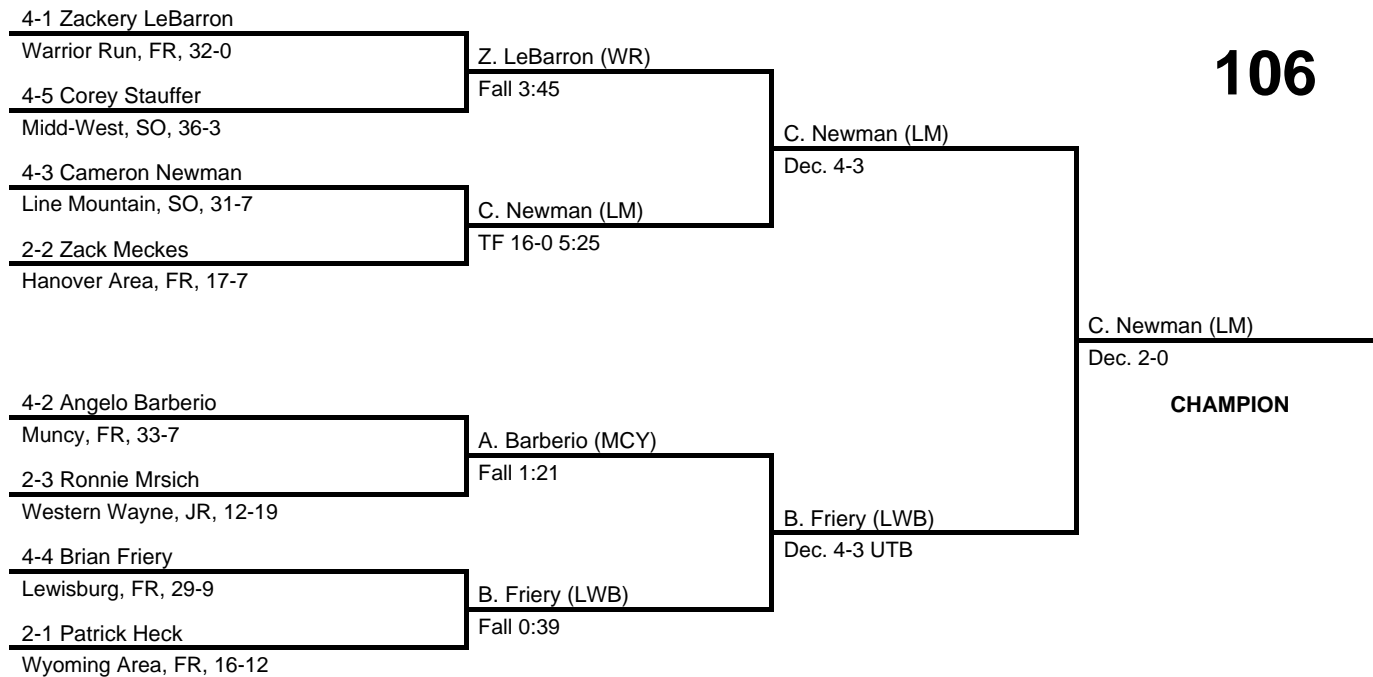

2013 North East AA Regional

at Williamsport HS -- March 1-2, 2013

results provided by
PA-Wrestling.com

Team Scores

Team scores are final and official.

Place	Pts	School (Abbreviation)	1st	2nd	3rd
1.	93.0	Benton (BNT)	3	2	-
2.	61.5	Mifflinburg (MFB)	2	1	-
3.	46.0	Southern Columbia (SCL)	1	1	1
4.	45.0	Milton (MLT)	2	-	-
5.	41.0	Muncy (MCY)	1	1	-
5.	41.0	Western Wayne (WW)	-	-	1
5.	41.0	Williamson (WLMS)	-	1	2
8.	37.0	Lewisburg (LWB)	1	1	-
9.	35.0	Central Columbia (CCO)	-	1	1
9.	35.0	Warrior Run (WR)	-	-	2
11.	34.5	Line Mountain (LM)	1	1	-
12.	31.5	Hughesville (HSV)	-	1	1
13.	31.0	Wyalusing (WYA)	-	1	1
14.	30.5	Wyoming Area (WYMA)	-	1	1
15.	30.0	Midd-West (MW)	-	-	2
16.	28.5	Troy (TRY)	1	-	-
17.	28.0	North Penn-Blossburg (NPB)	1	-	-
18.	24.0	Lake Lehman (LL)	1	-	-
19.	21.0	Montgomery (MTG)	-	-	1
20.	18.0	GAR Memorial (GAR)	-	1	-
21.	17.0	South Williamsport (SWLP)	-	1	-
22.	16.0	Canton (CNT)	-	-	1
23.	12.0	Blue Ridge (BR)	-	-	-
24.	10.0	Montoursville (MNTV)	-	-	-
25.	9.0	Wellsboro (WSB)	-	-	-
26.	7.0	Bucktail (BUCK)	-	-	-
26.	7.0	Sayre (SYR)	-	-	-
28.	3.0	Elmer L. Meyers (ELM)	-	-	-
28.	3.0	Shamokin (SHM)	-	-	-
30.	1.0	Bloomsburg (BLM)	-	-	-
31.	0.0	Elk Lake (ELK)	-	-	-
31.	0.0	Greater Nanticoke (GNA)	-	-	-
31.	0.0	Hanover Area (HANA)	-	-	-
31.	0.0	Lackawanna Trail (LWT)	-	-	-
31.	0.0	Montrose (MTR)	-	-	-
31.	0.0	Mount Carmel (MTC)	-	-	-
31.	0.0	Scranton Prep (SCP)	-	-	-
31.	0.0	Towanda (TOW)	-	-	-

2013 North East AA Regional

at Williamsport HS -- March 1-2, 2013

results provided by
PA-Wrestling.com

106