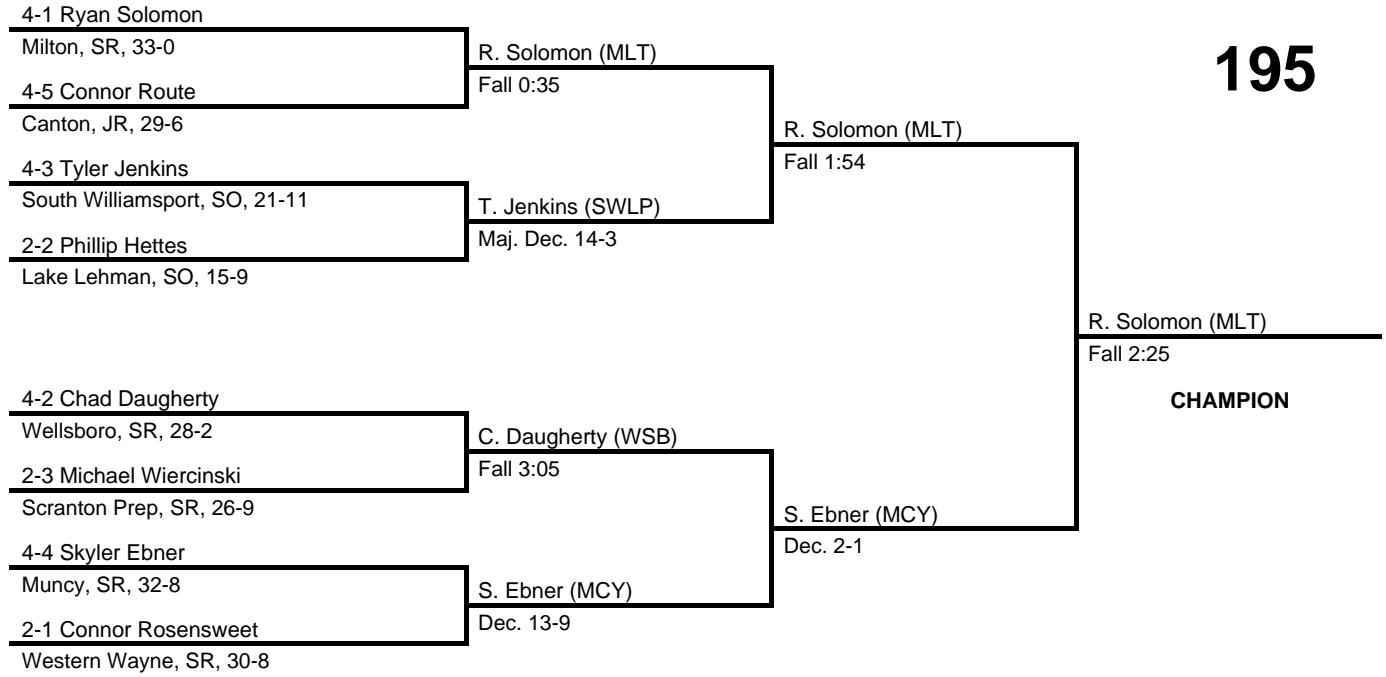

2013 North East AA Regional

at Williamsport HS -- March 1-2, 2013

results provided by
PA-Wrestling.com

195