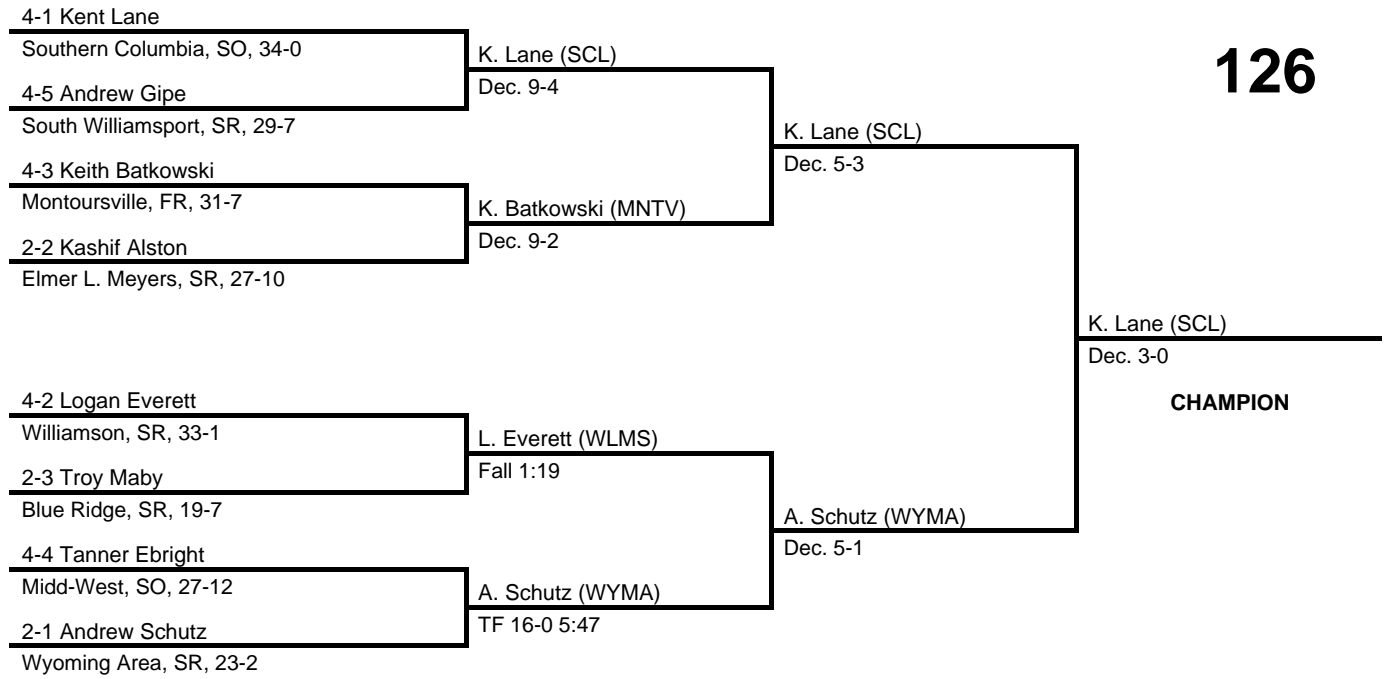

2013 North East AA Regional

at Williamsport HS -- March 1-2, 2013

results provided by
PA-Wrestling.com

126