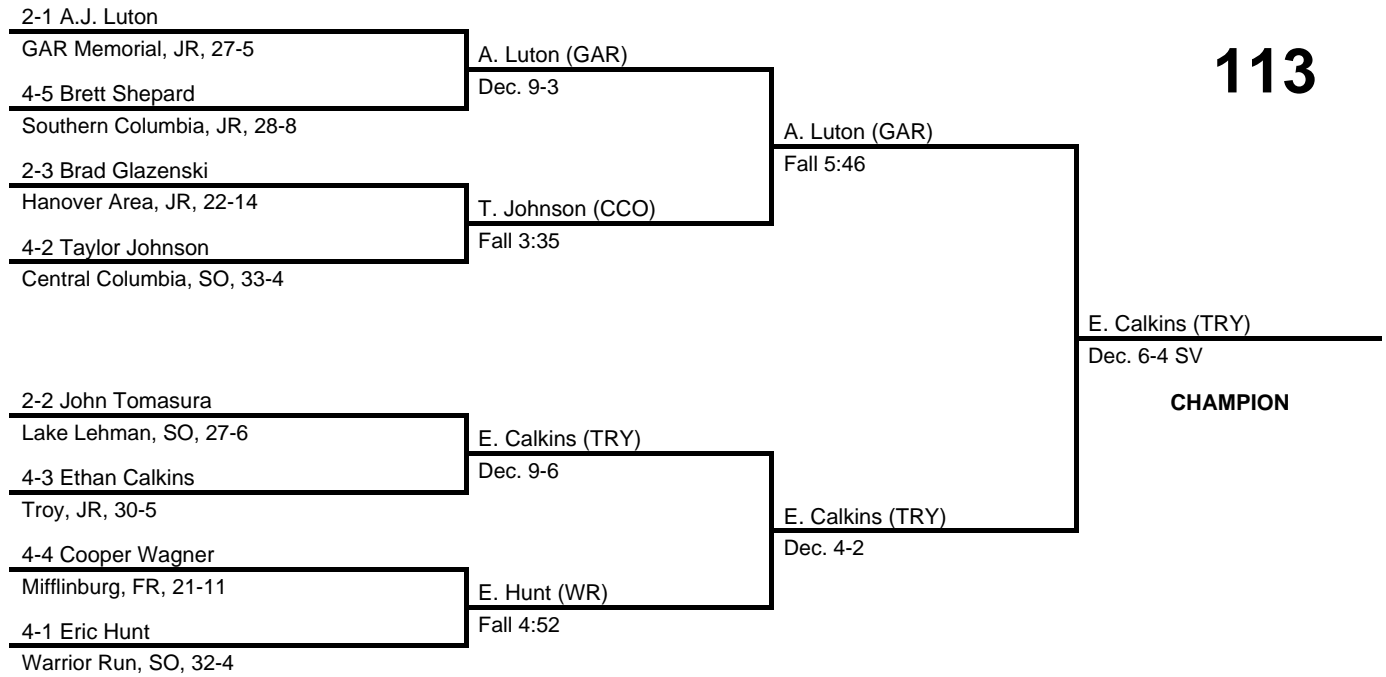

2013 North East AA Regional

at Williamsport HS -- March 1-2, 2013

results provided by
PA-Wrestling.com

113