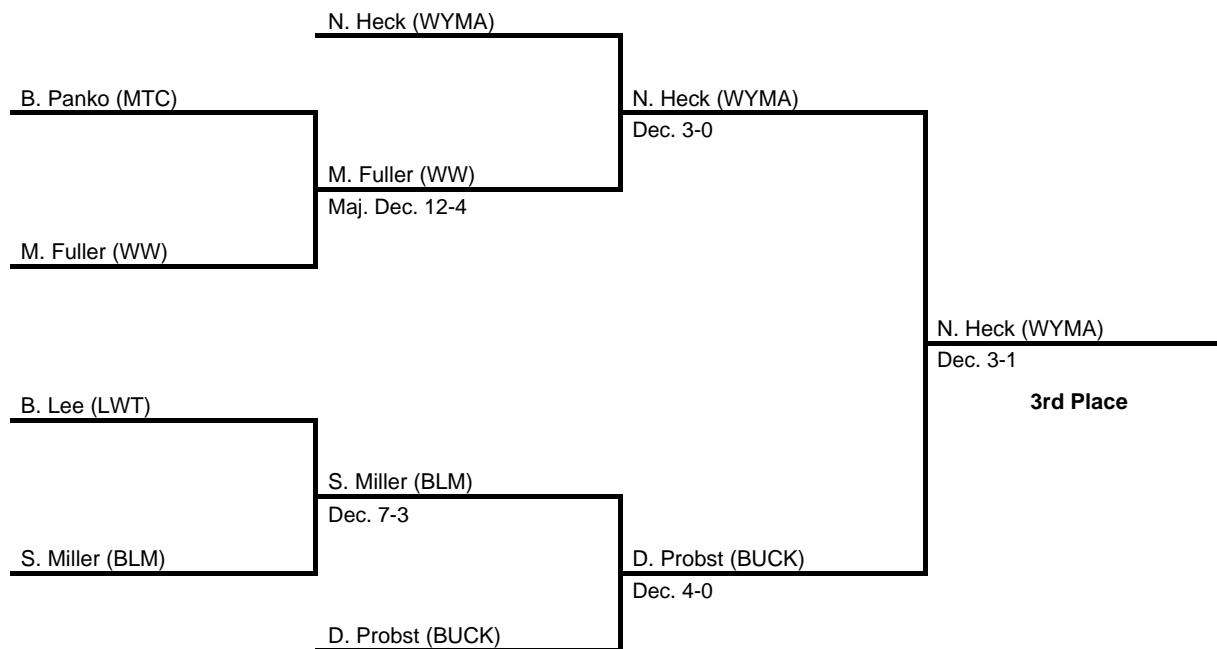

2013 North East AA Regional

at Williamsport HS -- March 1-2, 2013

results provided by
PA-Wrestling.com

138