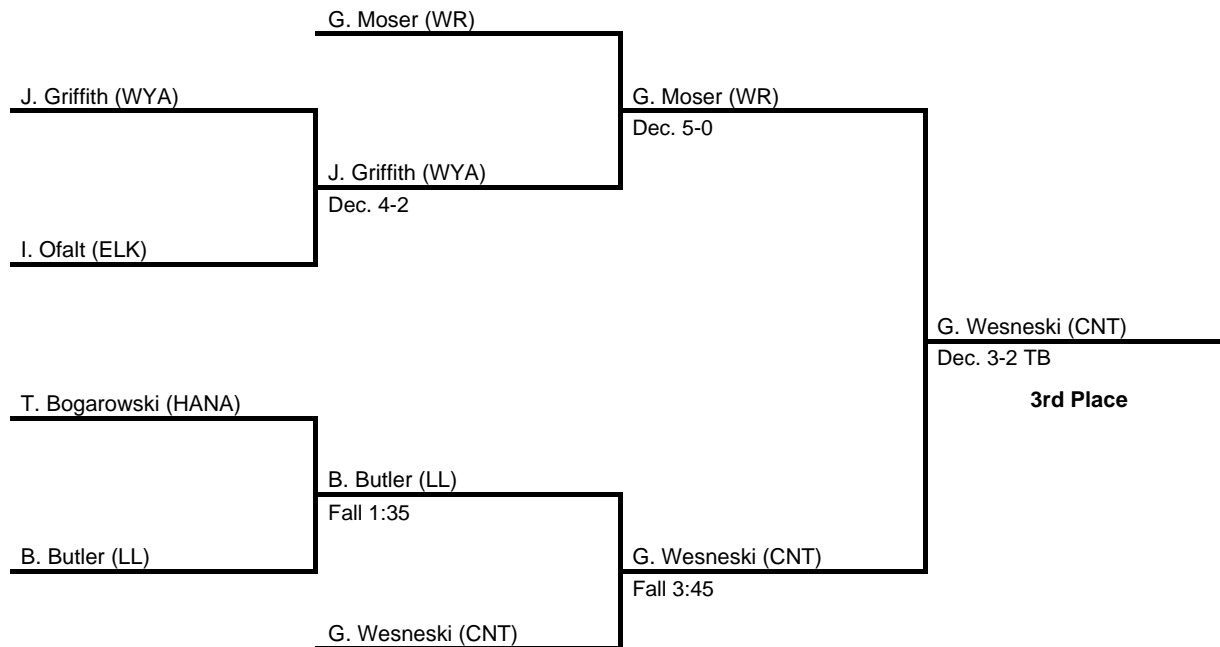

170

2013 North East AA Regional

at Williamsport HS -- March 1-2, 2013

results provided by
PA-Wrestling.com

182

2013 North East AA Regional

at Williamsport HS -- March 1-2, 2013

results provided by
PA-Wrestling.com