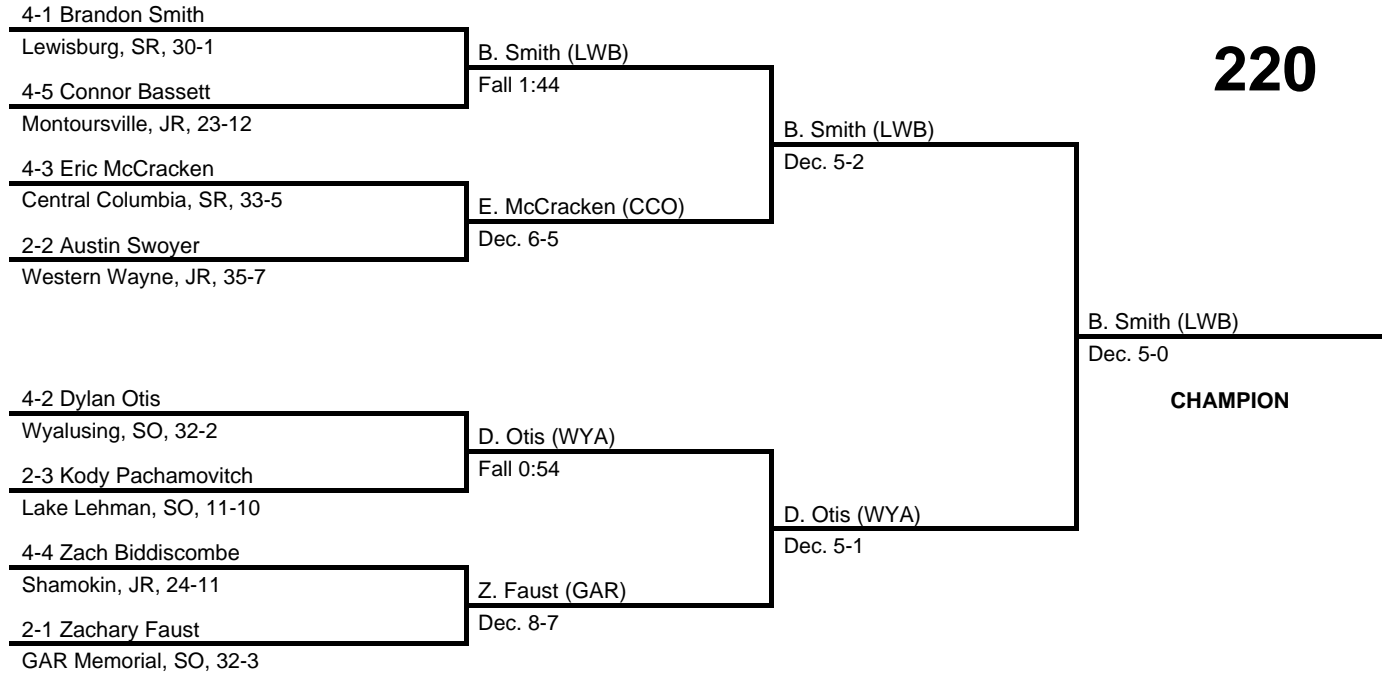

195

2013 North East AA Regional

at Williamsport HS -- March 1-2, 2013

results provided by
PA-Wrestling.com

220

2013 North East AA Regional

at Williamsport HS -- March 1-2, 2013

results provided by
PA-Wrestling.com