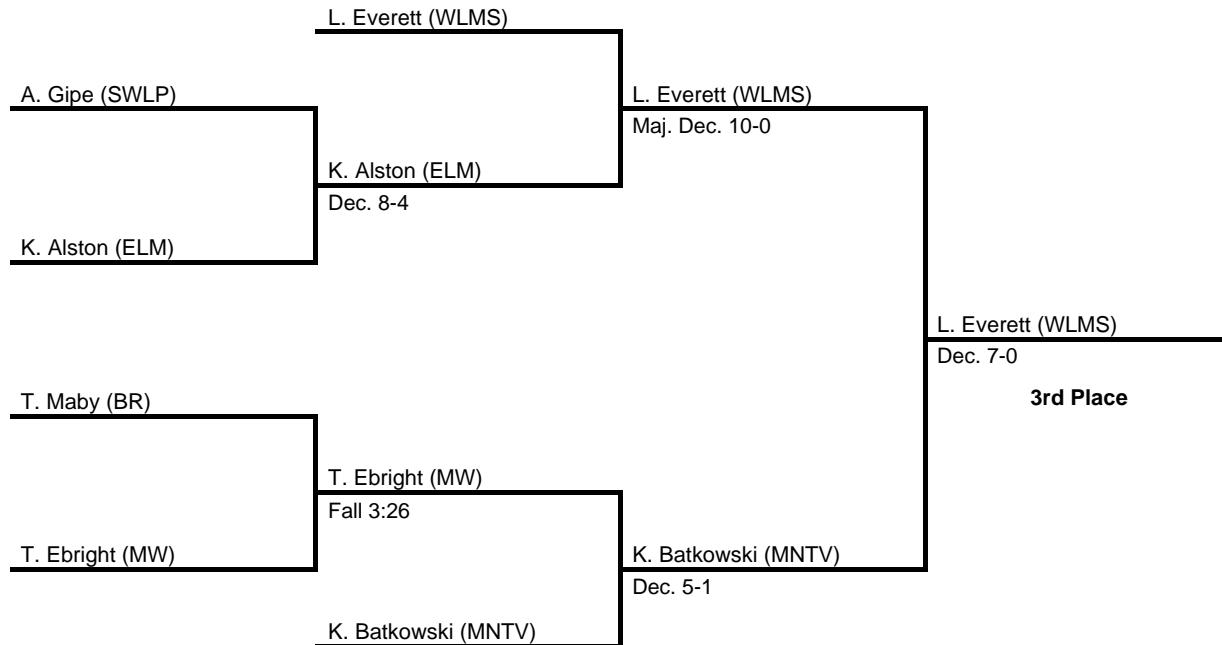

2013 North East AA Regional

at Williamsport HS -- March 1-2, 2013

results provided by
PA-Wrestling.com

126