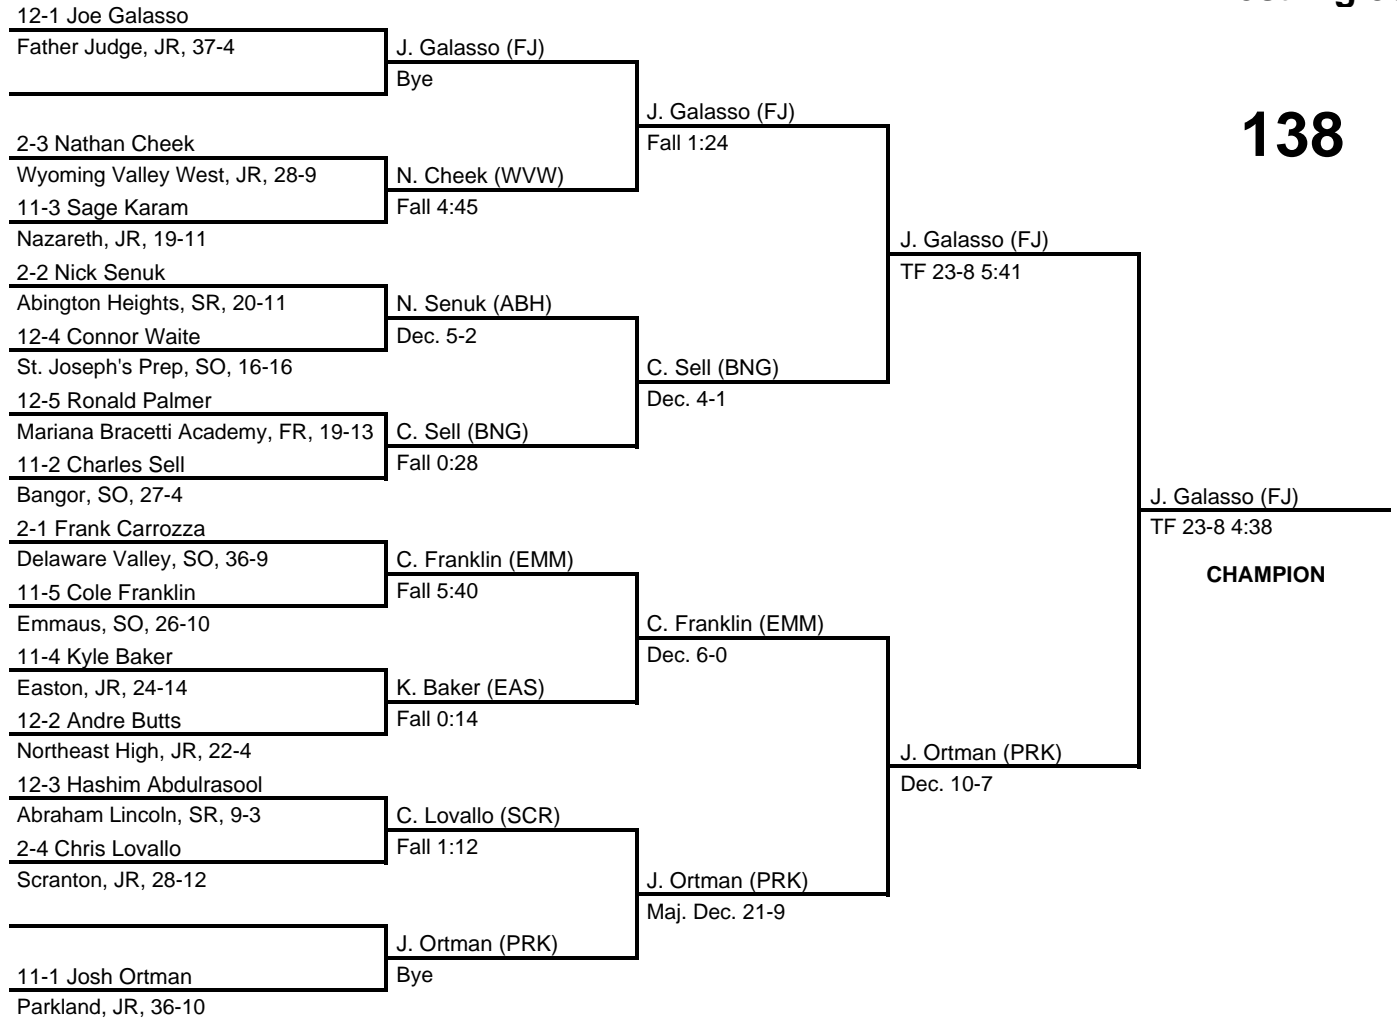

2013 North East AAA Regional

at Bethlehem Liberty HS -- March 1-2, 2013

results provided by
PA-Wrestling.com