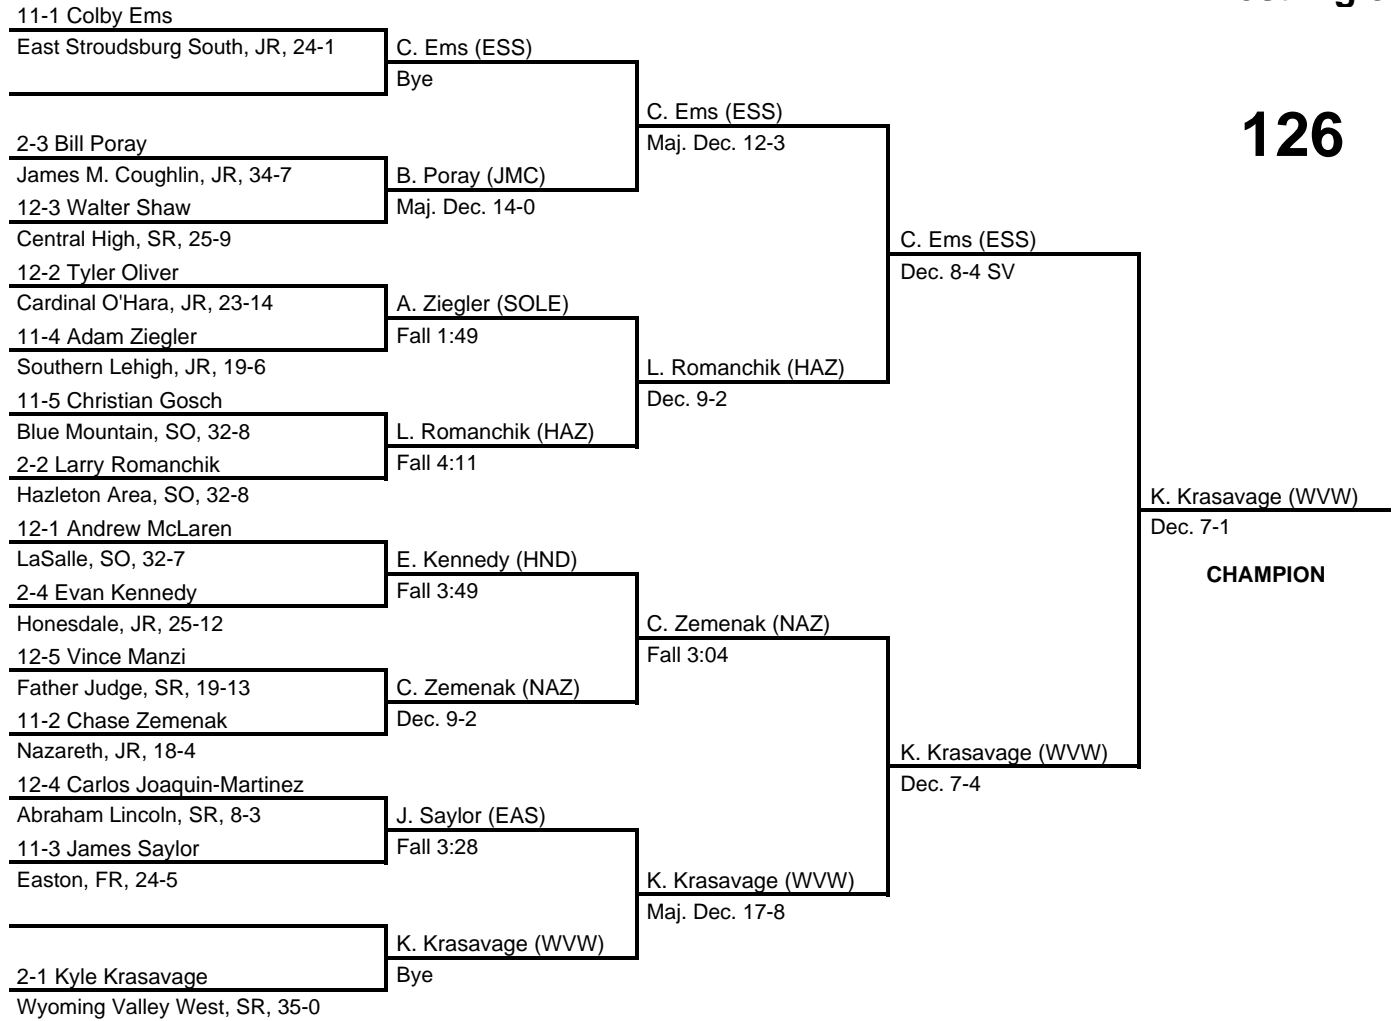

2013 North East AAA Regional

at Bethlehem Liberty HS -- March 1-2, 2013

results provided by
PA-Wrestling.com

126