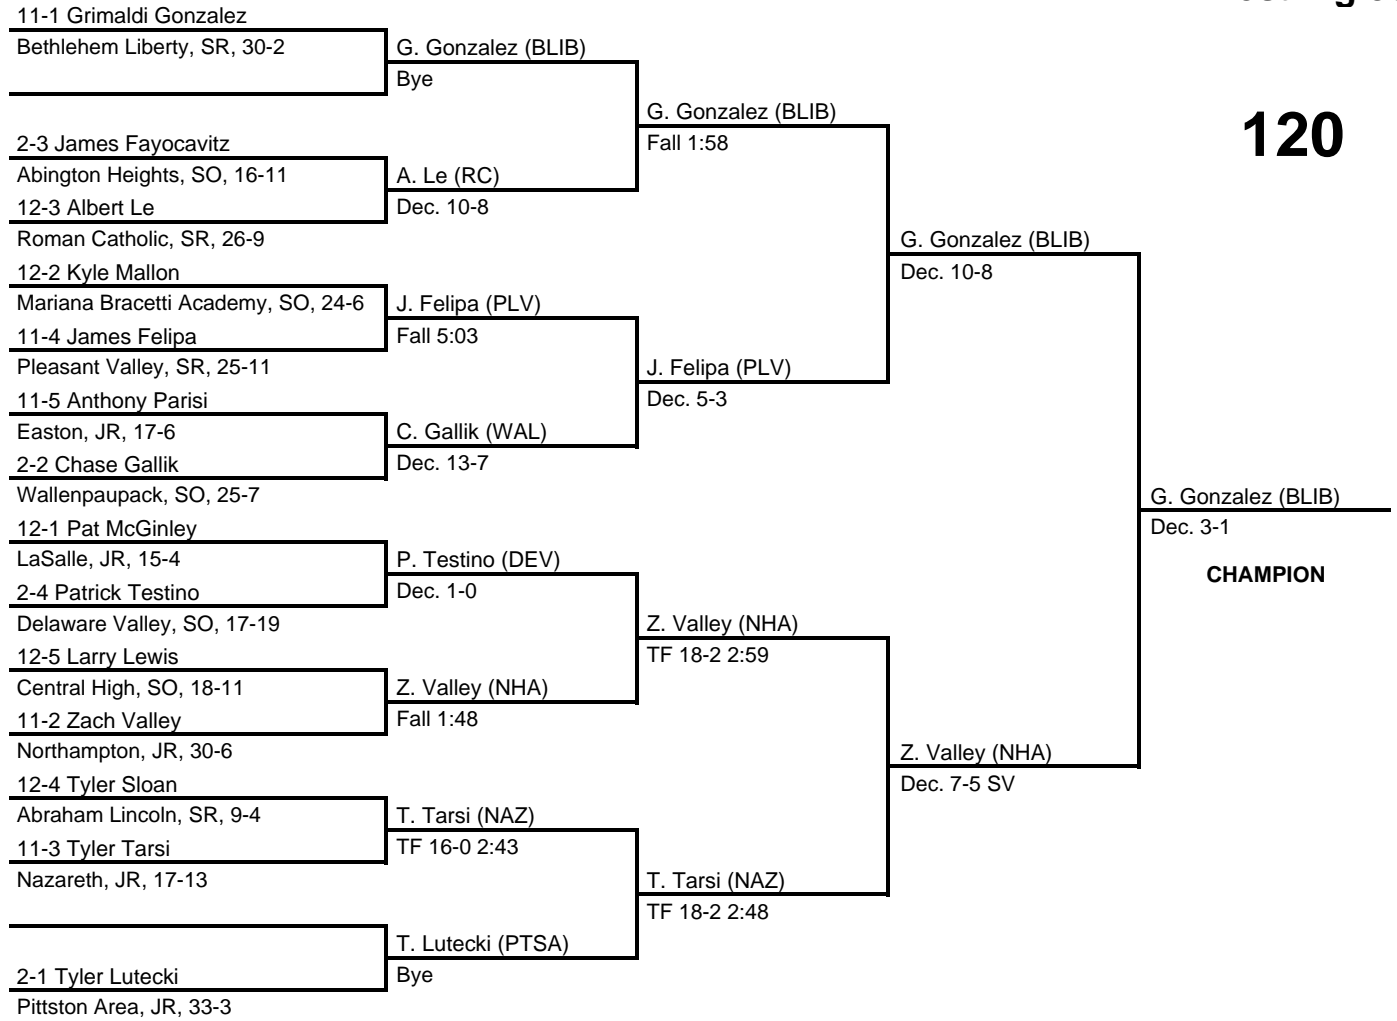

2013 North East AAA Regional

at Bethlehem Liberty HS -- March 1-2, 2013

results provided by
PA-Wrestling.com

2013 North East AAA Regional

at Bethlehem Liberty HS -- March 1-2, 2013

results provided by
PA-Wrestling.com