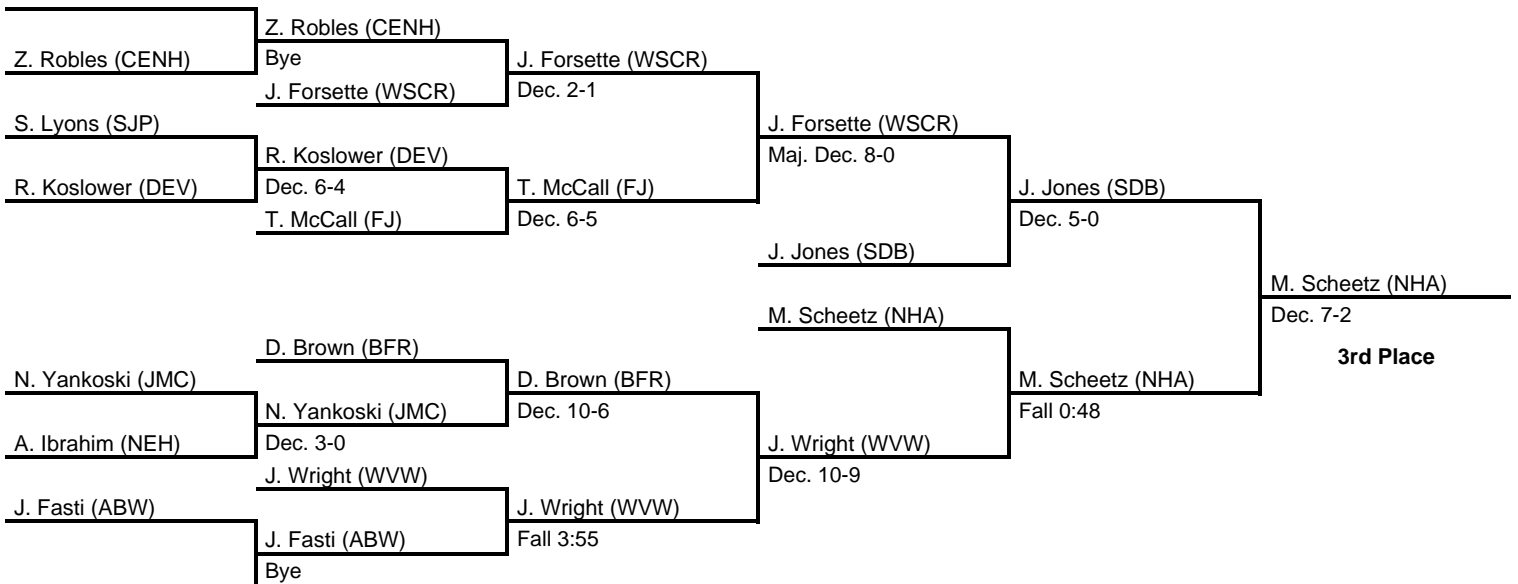

2013 North East AAA Regional

at Bethlehem Liberty HS -- March 1-2, 2013

results provided by
PA-Wrestling.com

Team Scores

Team scores are final and official.

Place	Pts	School (Abbreviation)	1st	2nd	3rd
1.	143.0	Easton (EAS)	3	2	-
2.	136.0	Parkland (PRK)	1	4	1
3.	106.0	Nazareth (NAZ)	2	1	2
4.	68.5	Delaware Valley (DEV)	-	1	3
4.	68.5	Northampton (NHA)	-	2	2
6.	63.5	Wyoming Valley West (WVW)	1	-	1
7.	54.0	Pocono Mountain East (PME)	2	-	-
8.	53.0	Bethlehem Freedom (BFR)	1	-	1
9.	46.0	Father Judge (FJ)	1	-	-
9.	46.0	Southern Lehigh (SOLE)	1	-	1
11.	44.0	Bethlehem Liberty (BLIB)	1	1	-
12.	33.0	Stroudsburg (SDB)	-	-	-
13.	30.5	James M. Coughlin (JMC)	-	1	-
14.	28.0	LaSalle (LAS)	-	-	-
15.	27.0	East Stroudsburg South (ESS)	-	1	-
15.	27.0	Pleasant Valley (PLV)	-	1	-
15.	27.0	St. Joseph's Prep (SJP)	-	-	-
18.	23.0	Allentown Dieruff (DRF)	1	-	-
19.	22.0	Emmaus (EMM)	-	-	1
20.	21.0	Dallas (DAL)	-	-	-
21.	20.5	Wallenpaupack (WAL)	-	-	-
22.	20.0	Crestwood (CRW)	-	-	1
22.	20.0	Hazleton Area (HAZ)	-	-	-
24.	16.0	Pottsville (PTV)	-	-	-
25.	14.5	Monsignor Bonner (MB)	-	-	1
26.	14.0	Berwick (BRW)	-	-	-
26.	14.0	West Scranton (WSCR)	-	-	-
28.	12.5	Whitehall (WHL)	-	-	-
29.	11.0	Valley View (VV)	-	-	-
30.	10.5	Blue Mountain (BM)	-	-	-
31.	10.0	Abington Heights (ABH)	-	-	-
32.	9.0	Roman Catholic (RC)	-	-	-
33.	8.5	Pittston Area (PTSA)	-	-	-
34.	8.0	Northeast High (NEH)	-	-	-
34.	8.0	Scranton (SCR)	-	-	-
36.	7.5	Honesdale (HND)	-	-	-
37.	7.0	Mastery Charter School (MCS)	-	-	-
38.	6.0	Bangor (BNG)	-	-	-
39.	5.0	Archbishop Wood (ABW)	-	-	-
40.	4.0	Central High (CENH)	-	-	-
40.	4.0	Tunkhannock (TNK)	-	-	-
42.	3.0	Mariana Bracetti Academy (MBA)	-	-	-
43.	1.0	George Washington (GWSH)	-	-	-
43.	1.0	Olney (OLN)	-	-	-
45.	0.0	Abraham Lincoln (LINC)	-	-	-
45.	0.0	Allentown Allen (ALL)	-	-	-
45.	0.0	Cardinal O'Hara (COH)	-	-	-
45.	0.0	Franklin Towne Charter (FTC)	-	-	-
45.	0.0	Martin Luther King (MLK)	-	-	-

2013 North East AAA Regional

at Bethlehem Liberty HS -- March 1-2, 2013

results provided by
PA-Wrestling.com