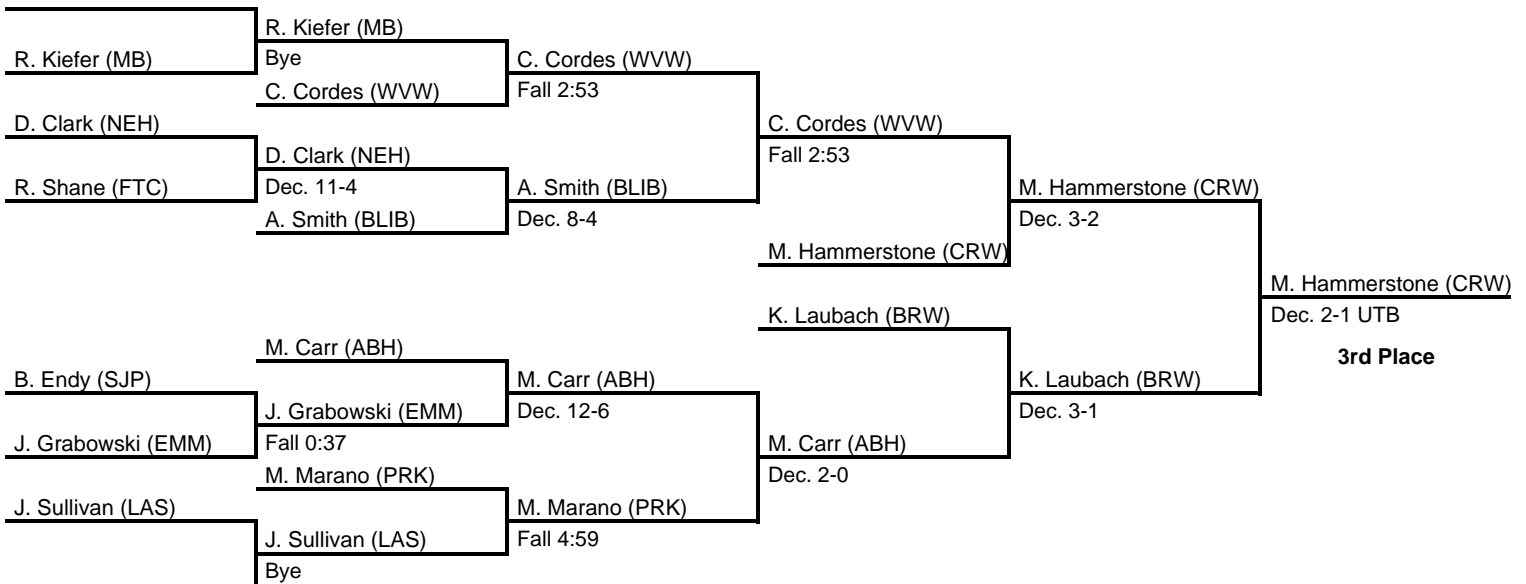

2013 North East AAA Regional

at Bethlehem Liberty HS -- March 1-2, 2013

results provided by
PA-Wrestling.com

145