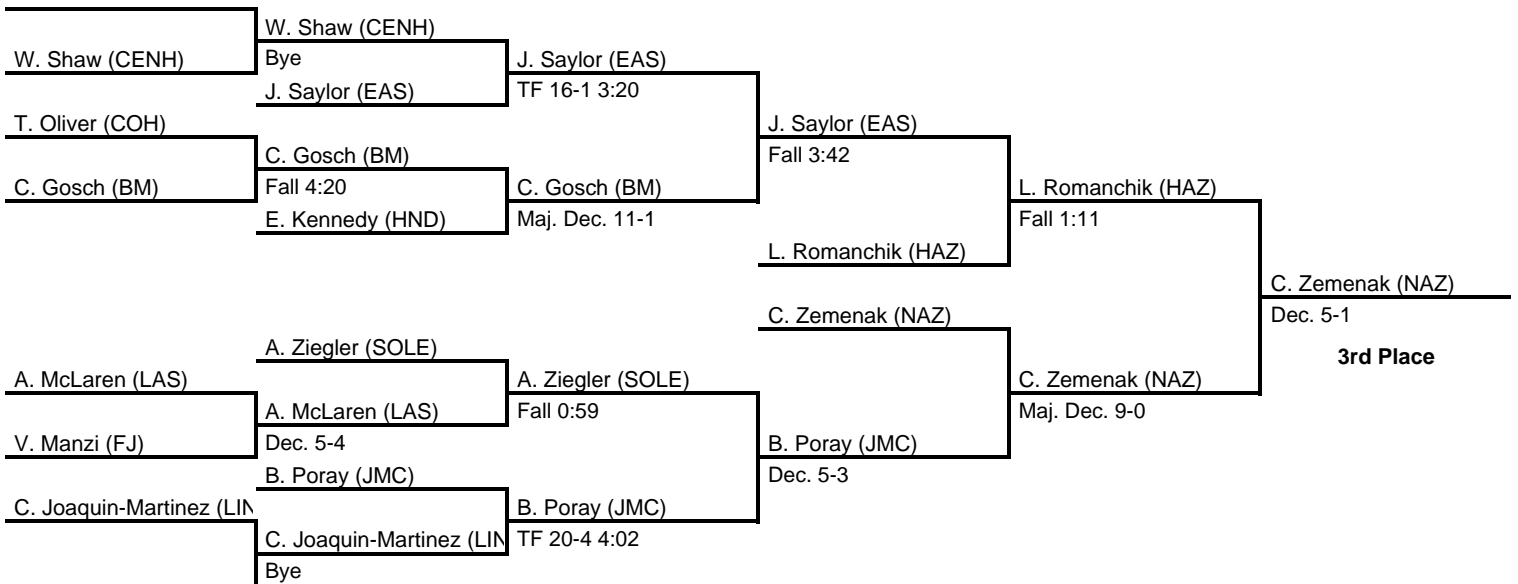

2013 North East AAA Regional

at Bethlehem Liberty HS -- March 1-2, 2013

results provided by
PA-Wrestling.com

126