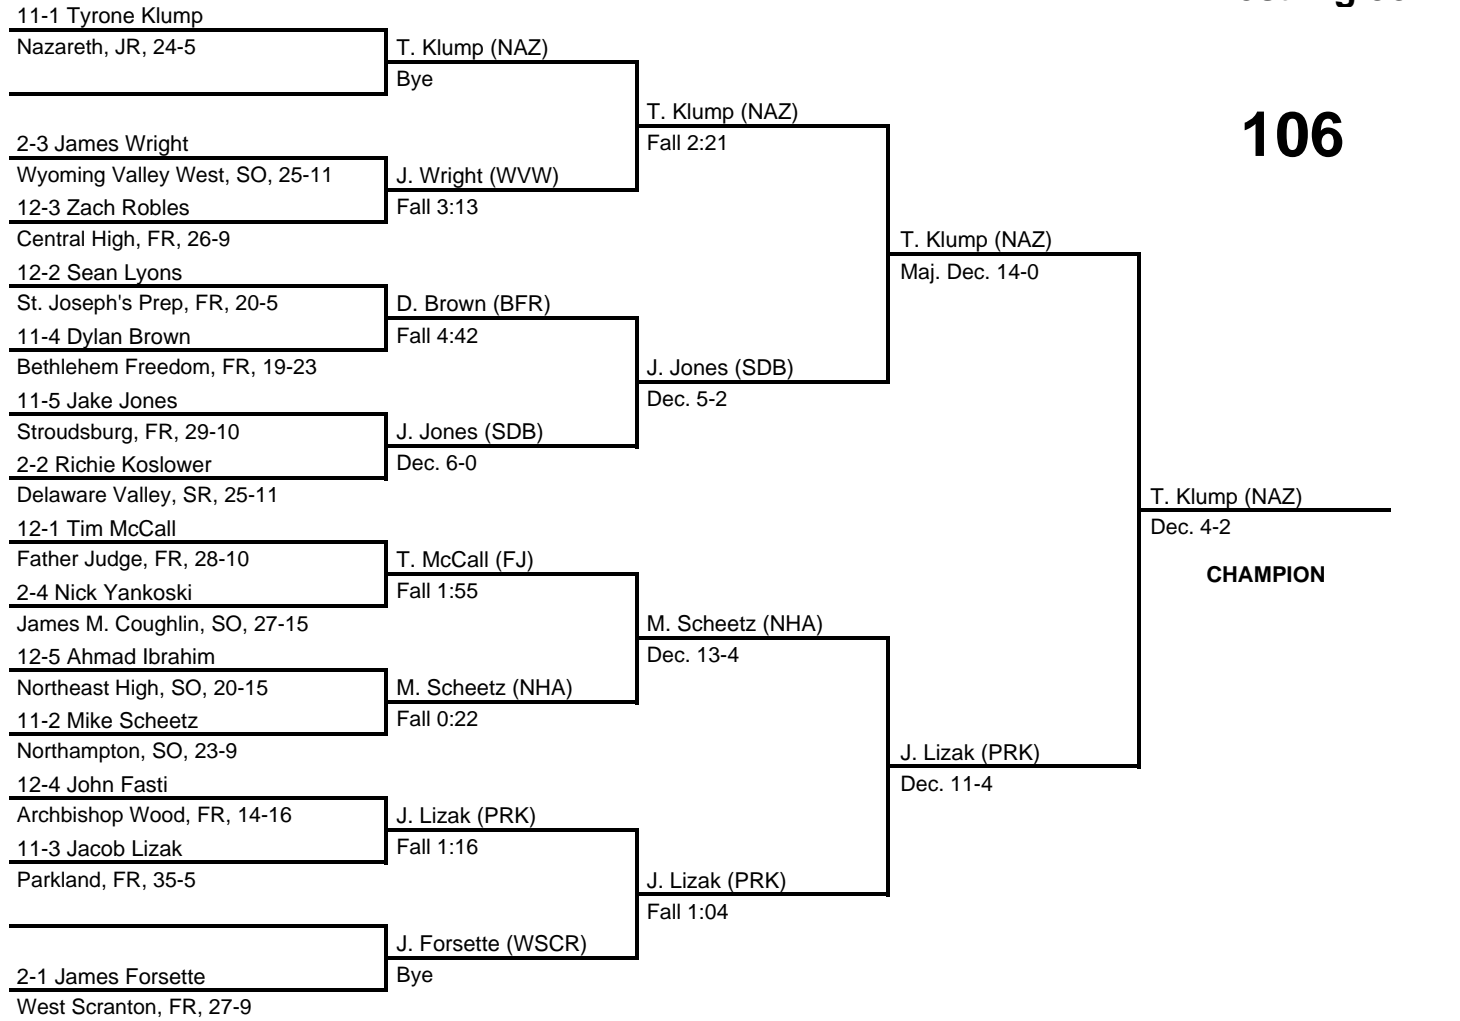

2013 North East AAA Regional

at Bethlehem Liberty HS -- March 1-2, 2013

results provided by
PA-Wrestling.com

Team Scores

Team scores are final and official.

Place	Pts	School (Abbreviation)	1st	2nd	3rd
1.	143.0	Easton (EAS)	3	2	-
2.	136.0	Parkland (PRK)	1	4	1
3.	106.0	Nazareth (NAZ)	2	1	2
4.	68.5	Delaware Valley (DEV)	-	1	3
4.	68.5	Northampton (NHA)	-	2	2
6.	63.5	Wyoming Valley West (WVW)	1	-	1
7.	54.0	Pocono Mountain East (PME)	2	-	-
8.	53.0	Bethlehem Freedom (BFR)	1	-	1
9.	46.0	Father Judge (FJ)	1	-	-
9.	46.0	Southern Lehigh (SOLE)	1	-	1
11.	44.0	Bethlehem Liberty (BLIB)	1	1	-
12.	33.0	Stroudsburg (SDB)	-	-	-
13.	30.5	James M. Coughlin (JMC)	-	1	-
14.	28.0	LaSalle (LAS)	-	-	-
15.	27.0	East Stroudsburg South (ESS)	-	1	-
15.	27.0	Pleasant Valley (PLV)	-	1	-
15.	27.0	St. Joseph's Prep (SJP)	-	-	-
18.	23.0	Allentown Dieruff (DRF)	1	-	-
19.	22.0	Emmaus (EMM)	-	-	1
20.	21.0	Dallas (DAL)	-	-	-
21.	20.5	Wallenpaupack (WAL)	-	-	-
22.	20.0	Crestwood (CRW)	-	-	1
22.	20.0	Hazleton Area (HAZ)	-	-	-
24.	16.0	Pottsville (PTV)	-	-	-
25.	14.5	Monsignor Bonner (MB)	-	-	1
26.	14.0	Berwick (BRW)	-	-	-
26.	14.0	West Scranton (WSCR)	-	-	-
28.	12.5	Whitehall (WHL)	-	-	-
29.	11.0	Valley View (VV)	-	-	-
30.	10.5	Blue Mountain (BM)	-	-	-
31.	10.0	Abington Heights (ABH)	-	-	-
32.	9.0	Roman Catholic (RC)	-	-	-
33.	8.5	Pittston Area (PTSA)	-	-	-
34.	8.0	Northeast High (NEH)	-	-	-
34.	8.0	Scranton (SCR)	-	-	-
36.	7.5	Honesdale (HND)	-	-	-
37.	7.0	Mastery Charter School (MCS)	-	-	-
38.	6.0	Bangor (BNG)	-	-	-
39.	5.0	Archbishop Wood (ABW)	-	-	-
40.	4.0	Central High (CENH)	-	-	-
40.	4.0	Tunkhannock (TNK)	-	-	-
42.	3.0	Mariana Bracetti Academy (MBA)	-	-	-
43.	1.0	George Washington (GWSH)	-	-	-
43.	1.0	Olney (OLN)	-	-	-
45.	0.0	Abraham Lincoln (LINC)	-	-	-
45.	0.0	Allentown Allen (ALL)	-	-	-
45.	0.0	Cardinal O'Hara (COH)	-	-	-
45.	0.0	Franklin Towne Charter (FTC)	-	-	-
45.	0.0	Martin Luther King (MLK)	-	-	-

2013 North East AAA Regional

at Bethlehem Liberty HS -- March 1-2, 2013

results provided by
PA-Wrestling.com