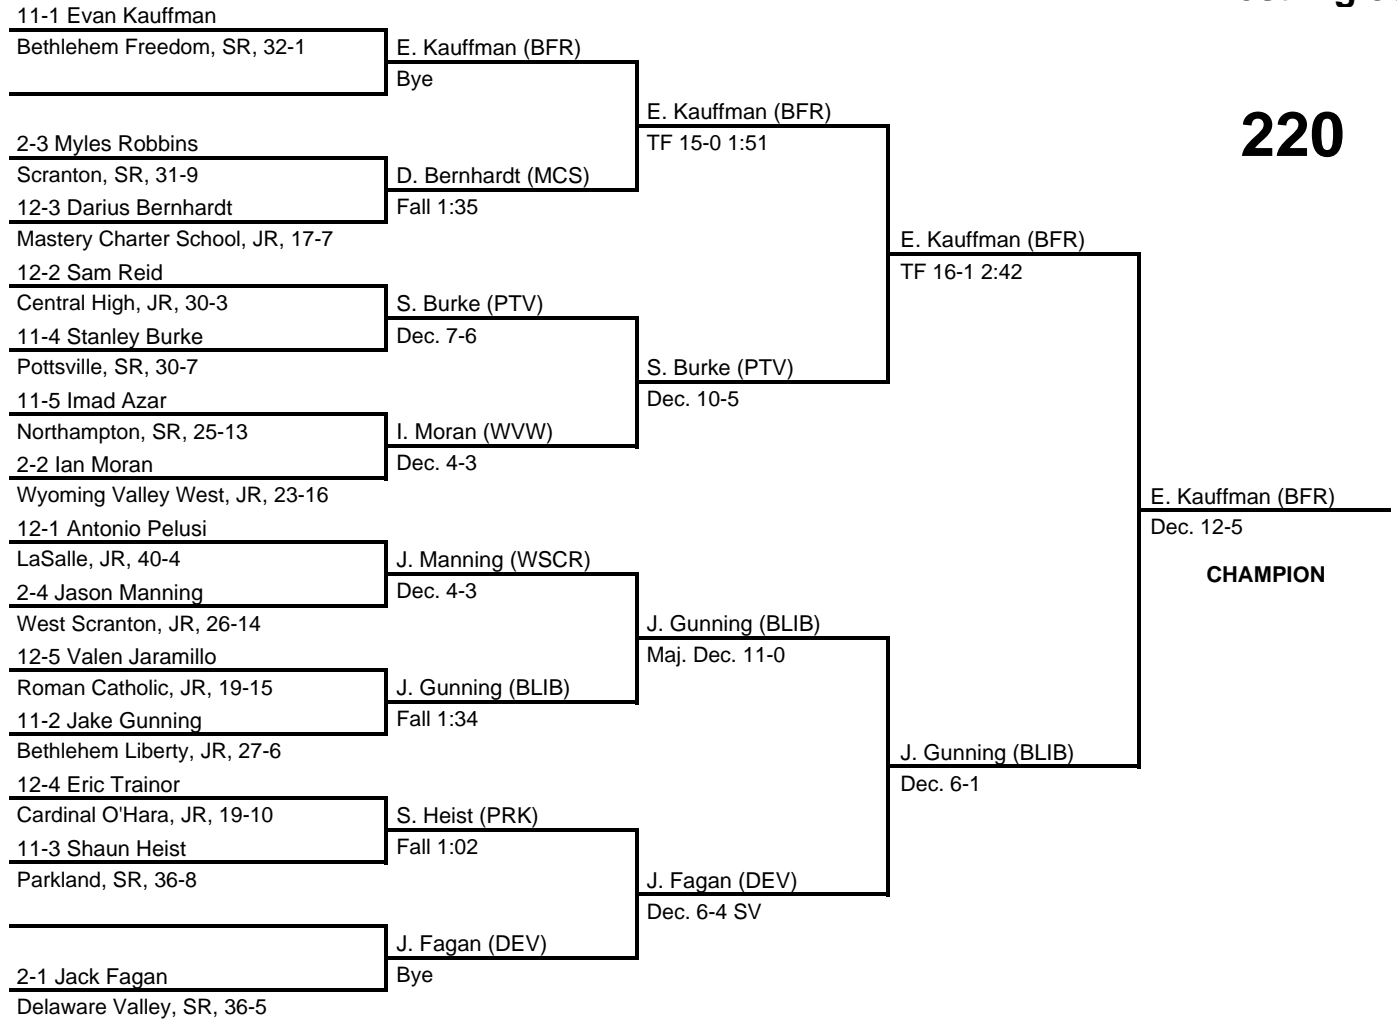

2013 North East AAA Regional

at Bethlehem Liberty HS -- March 1-2, 2013

results provided by
PA-Wrestling.com