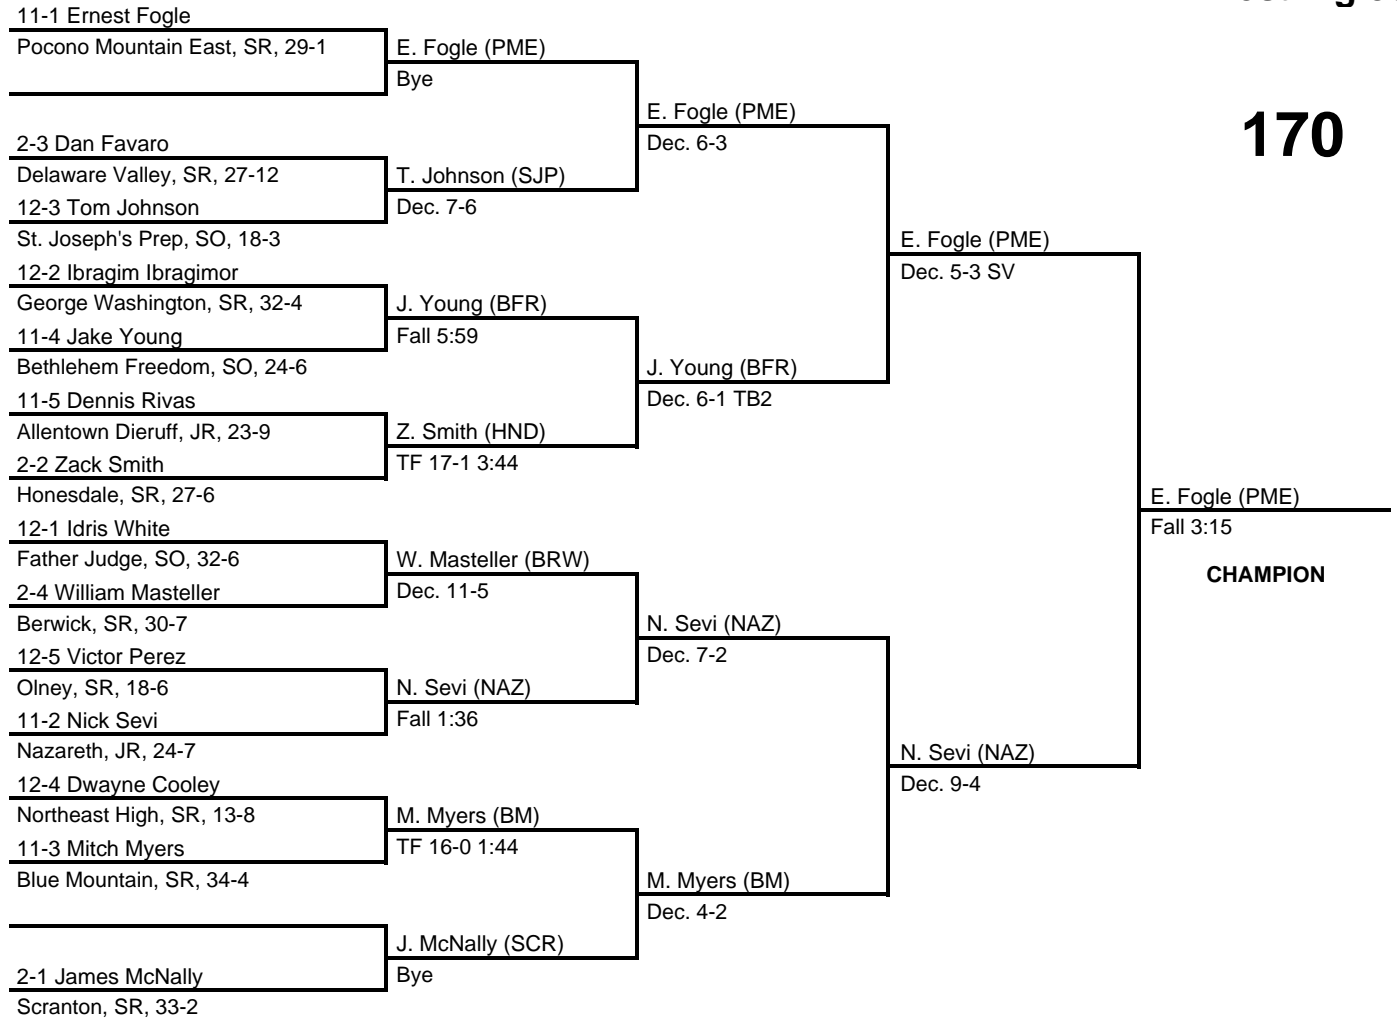

145

2013 North East AAA Regional

at Bethlehem Liberty HS -- March 1-2, 2013

results provided by
PA-Wrestling.com

2013 North East AAA Regional

at Bethlehem Liberty HS -- March 1-2, 2013

results provided by
PA-Wrestling.com