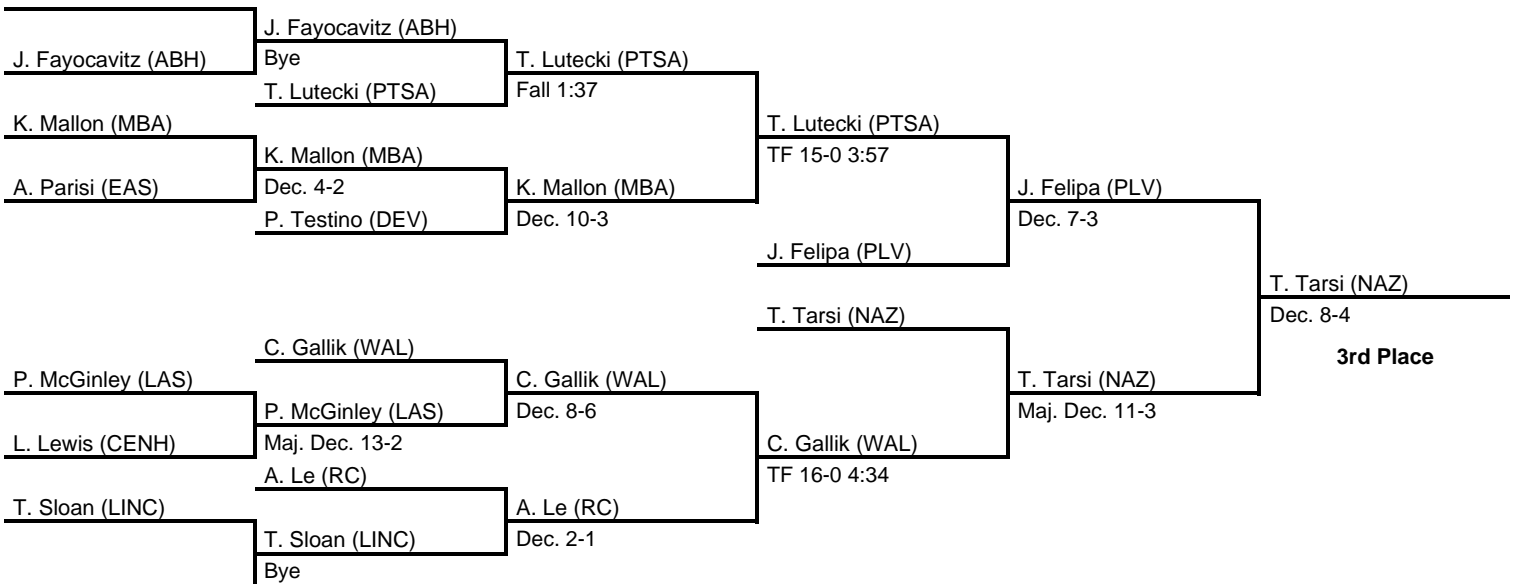

2013 North East AAA Regional

at Bethlehem Liberty HS -- March 1-2, 2013

results provided by
PA-Wrestling.com

2013 North East AAA Regional

at Bethlehem Liberty HS -- March 1-2, 2013

results provided by
PA-Wrestling.com