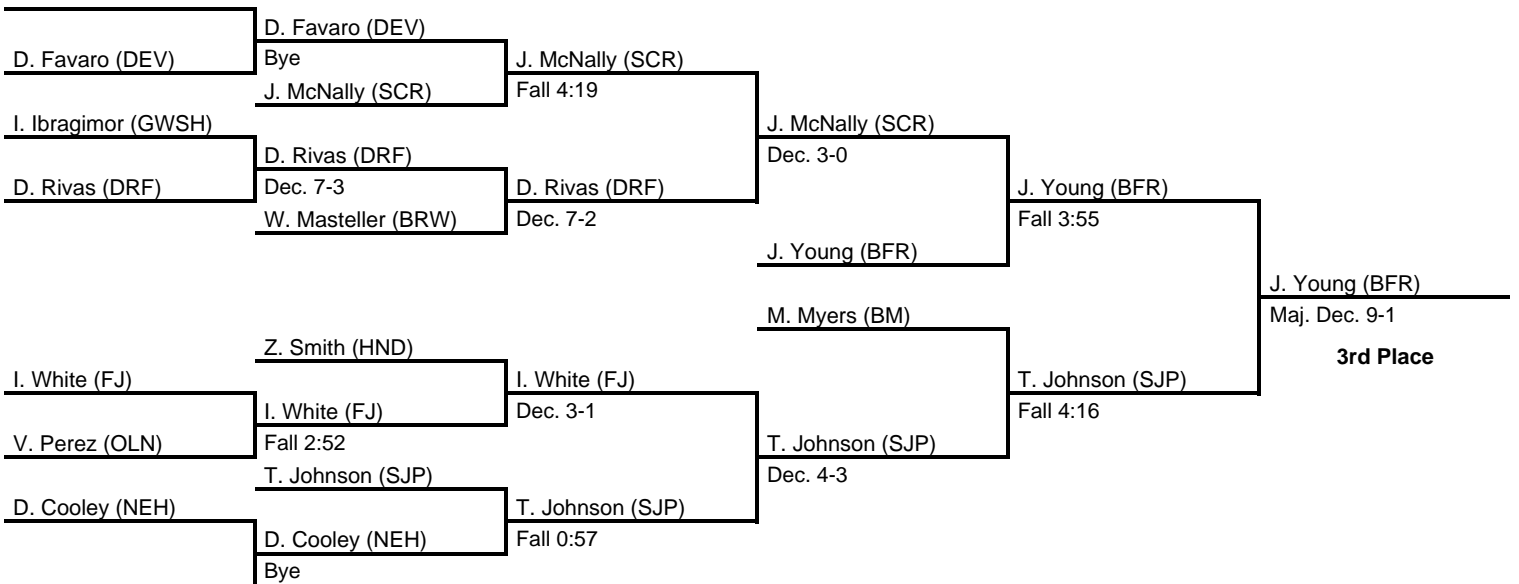

145

2013 North East AAA Regional

at Bethlehem Liberty HS -- March 1-2, 2013

results provided by
PA-Wrestling.com

2013 North East AAA Regional

at Bethlehem Liberty HS -- March 1-2, 2013

results provided by
PA-Wrestling.com