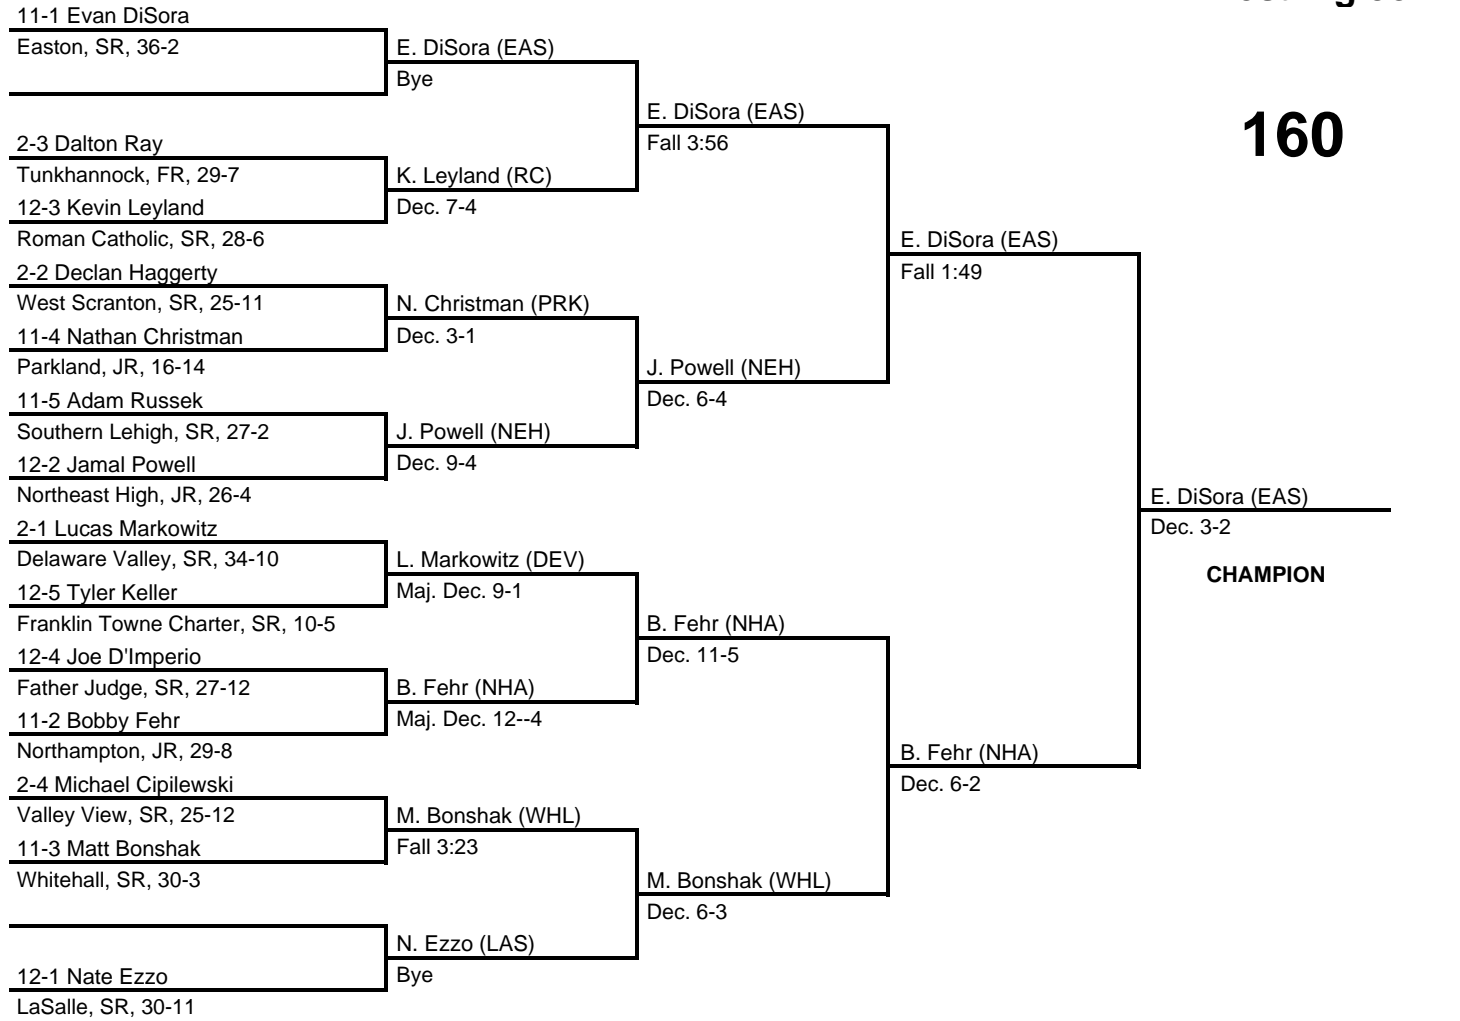

2013 North East AAA Regional

at Bethlehem Liberty HS -- March 1-2, 2013

results provided by
PA-Wrestling.com