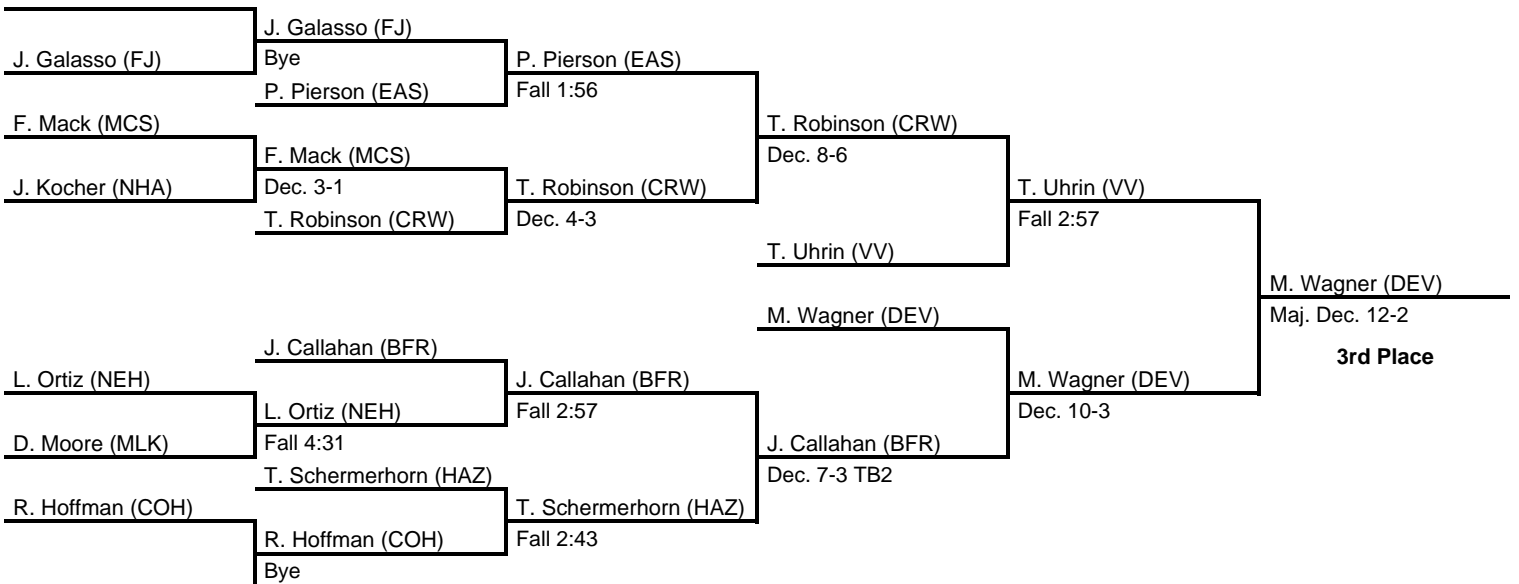

2013 North East AAA Regional

at Bethlehem Liberty HS -- March 1-2, 2013

results provided by
PA-Wrestling.com

182

2013 North East AAA Regional

at Bethlehem Liberty HS -- March 1-2, 2013

results provided by
PA-Wrestling.com