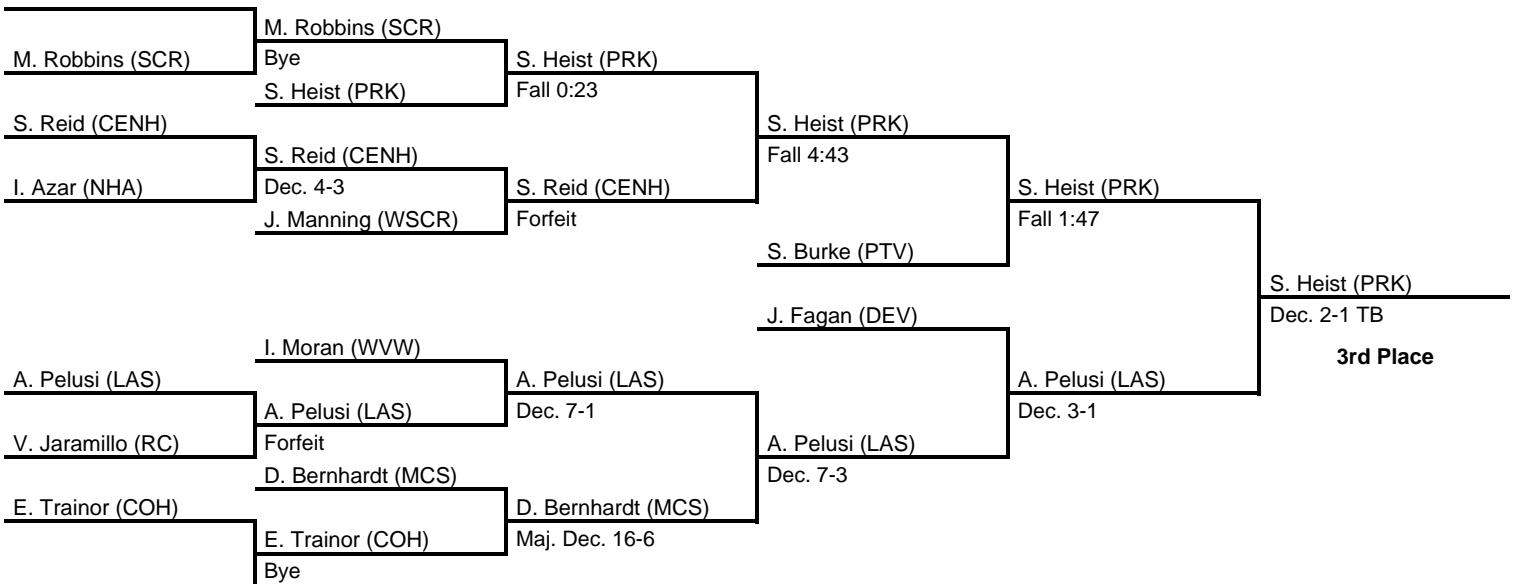

2013 North East AAA Regional

at Bethlehem Liberty HS -- March 1-2, 2013

results provided by
PA-Wrestling.com