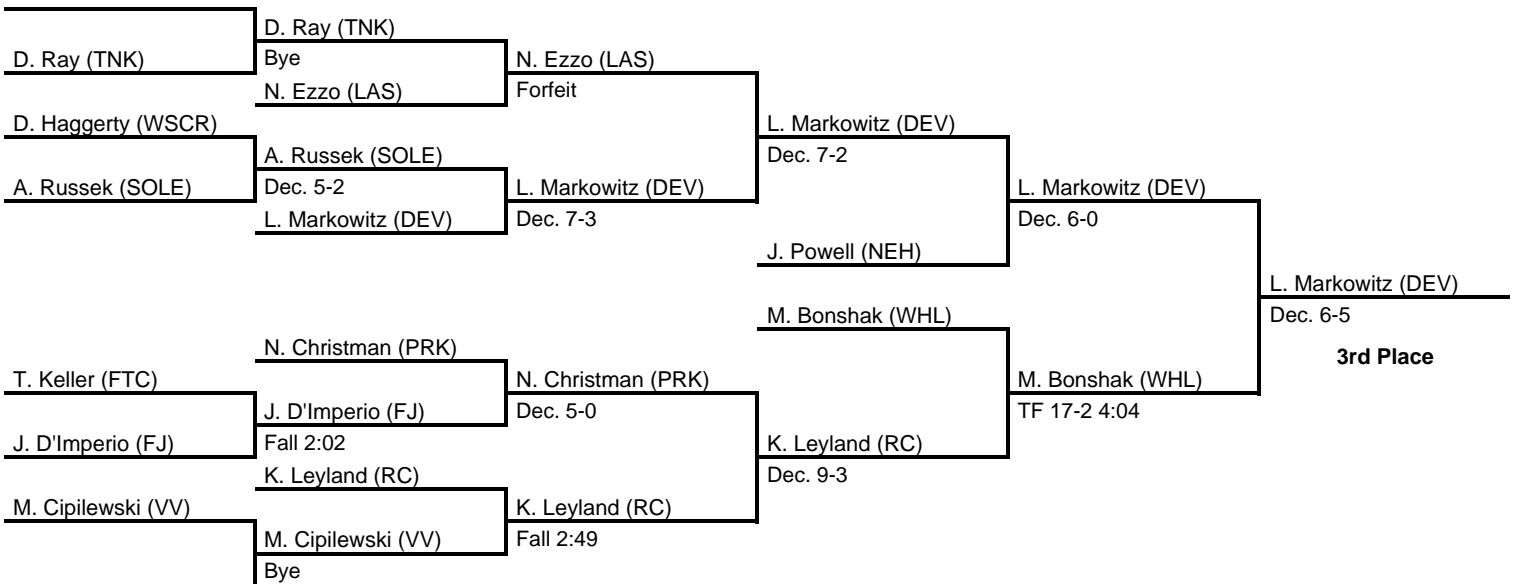

2013 North East AAA Regional

at Bethlehem Liberty HS -- March 1-2, 2013

results provided by
PA-Wrestling.com