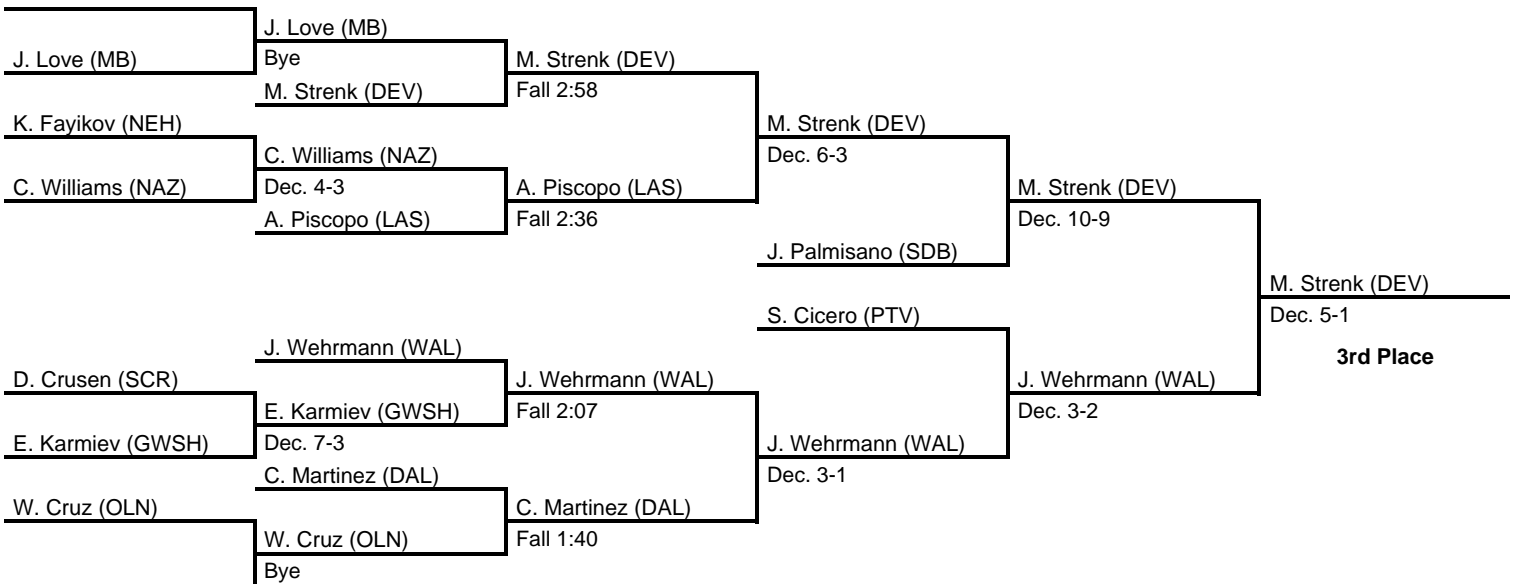

2013 North East AAA Regional

at Bethlehem Liberty HS -- March 1-2, 2013

results provided by
PA-Wrestling.com

182