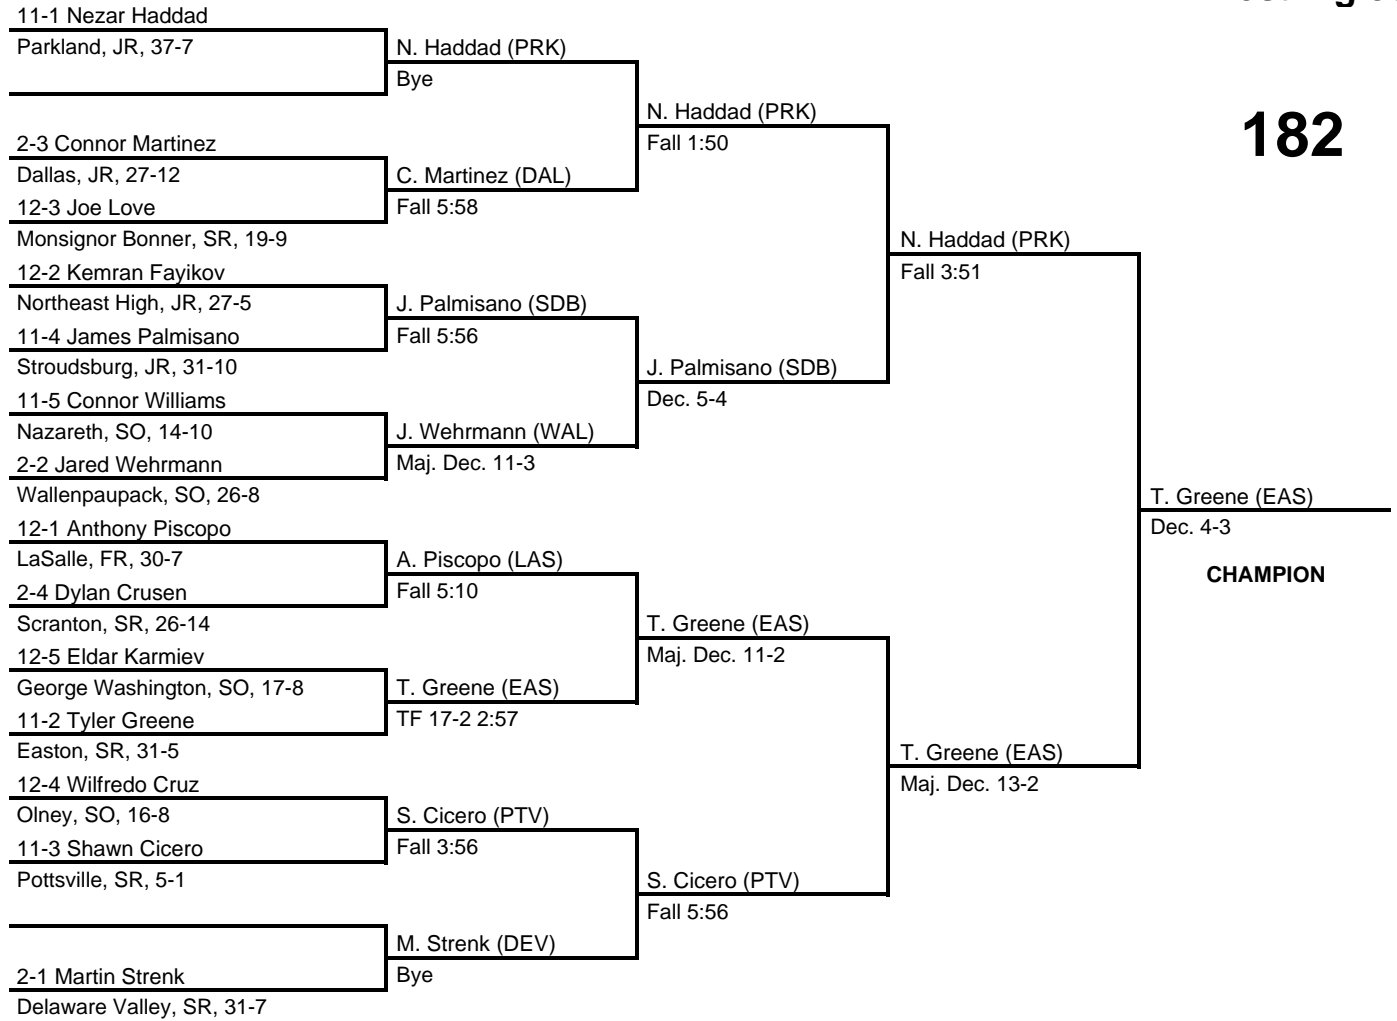

2013 North East AAA Regional

at Bethlehem Liberty HS -- March 1-2, 2013

results provided by
PA-Wrestling.com

182