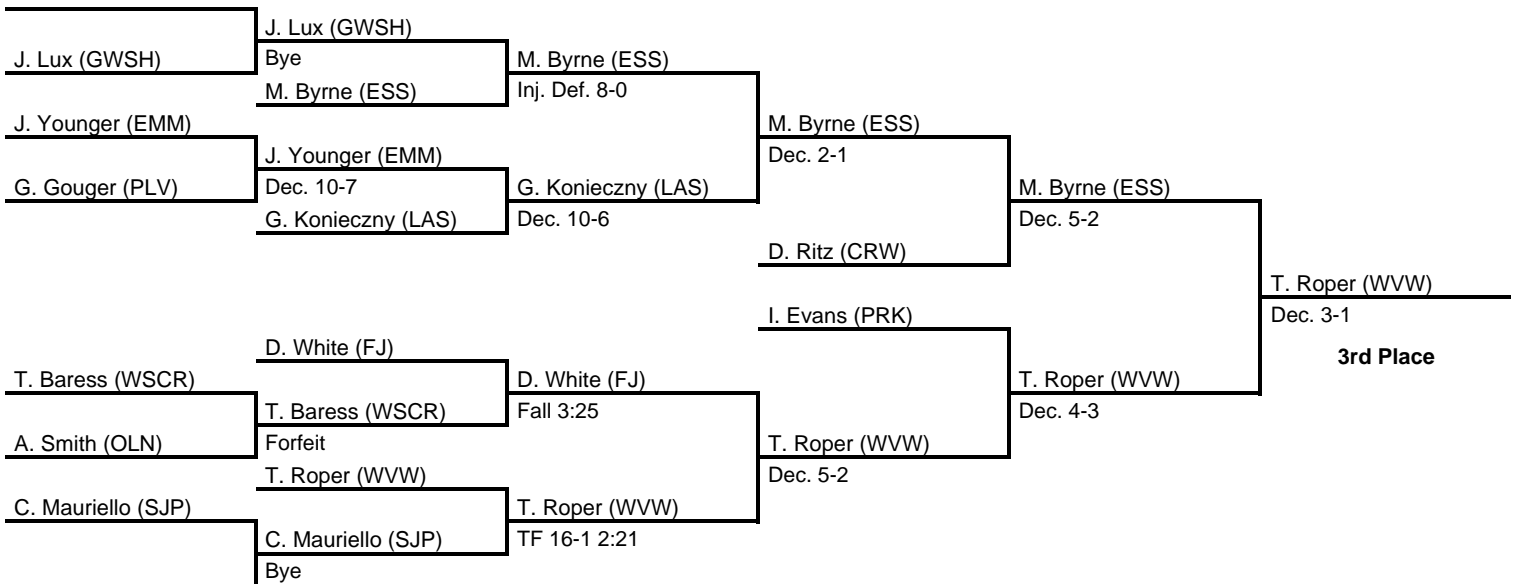

2013 North East AAA Regional

at Bethlehem Liberty HS -- March 1-2, 2013

results provided by
PA-Wrestling.com

132