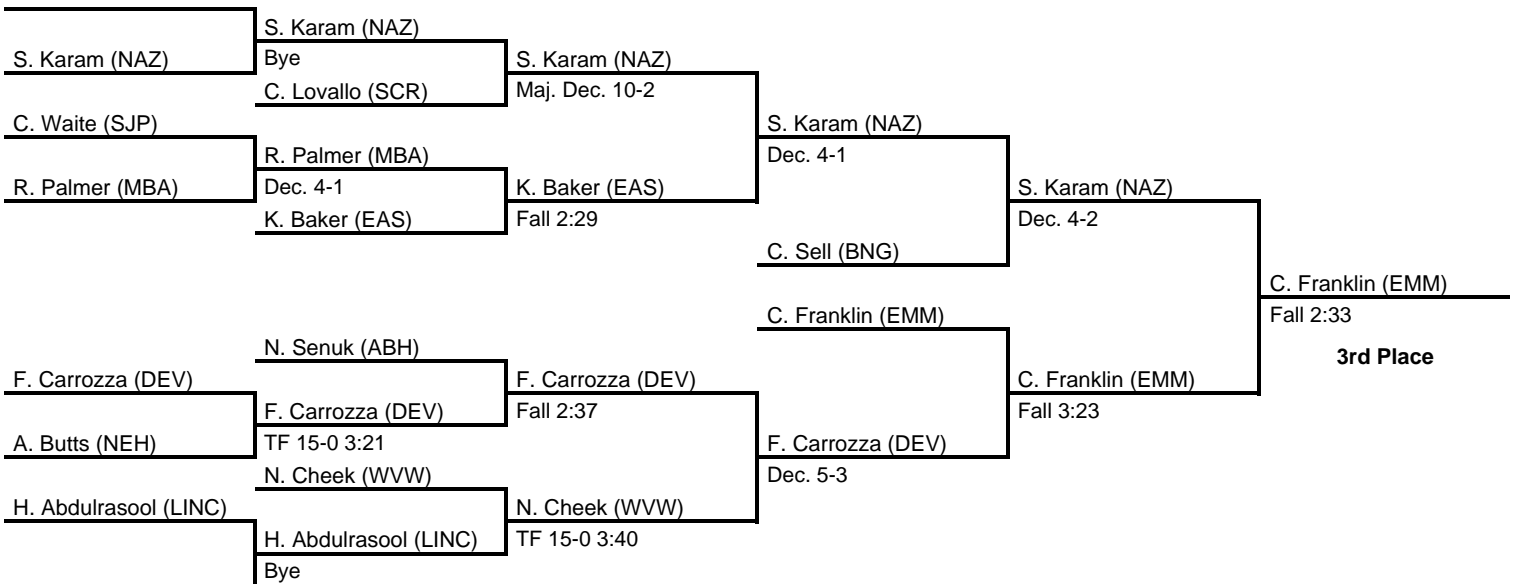

2013 North East AAA Regional

at Bethlehem Liberty HS -- March 1-2, 2013

results provided by
PA-Wrestling.com