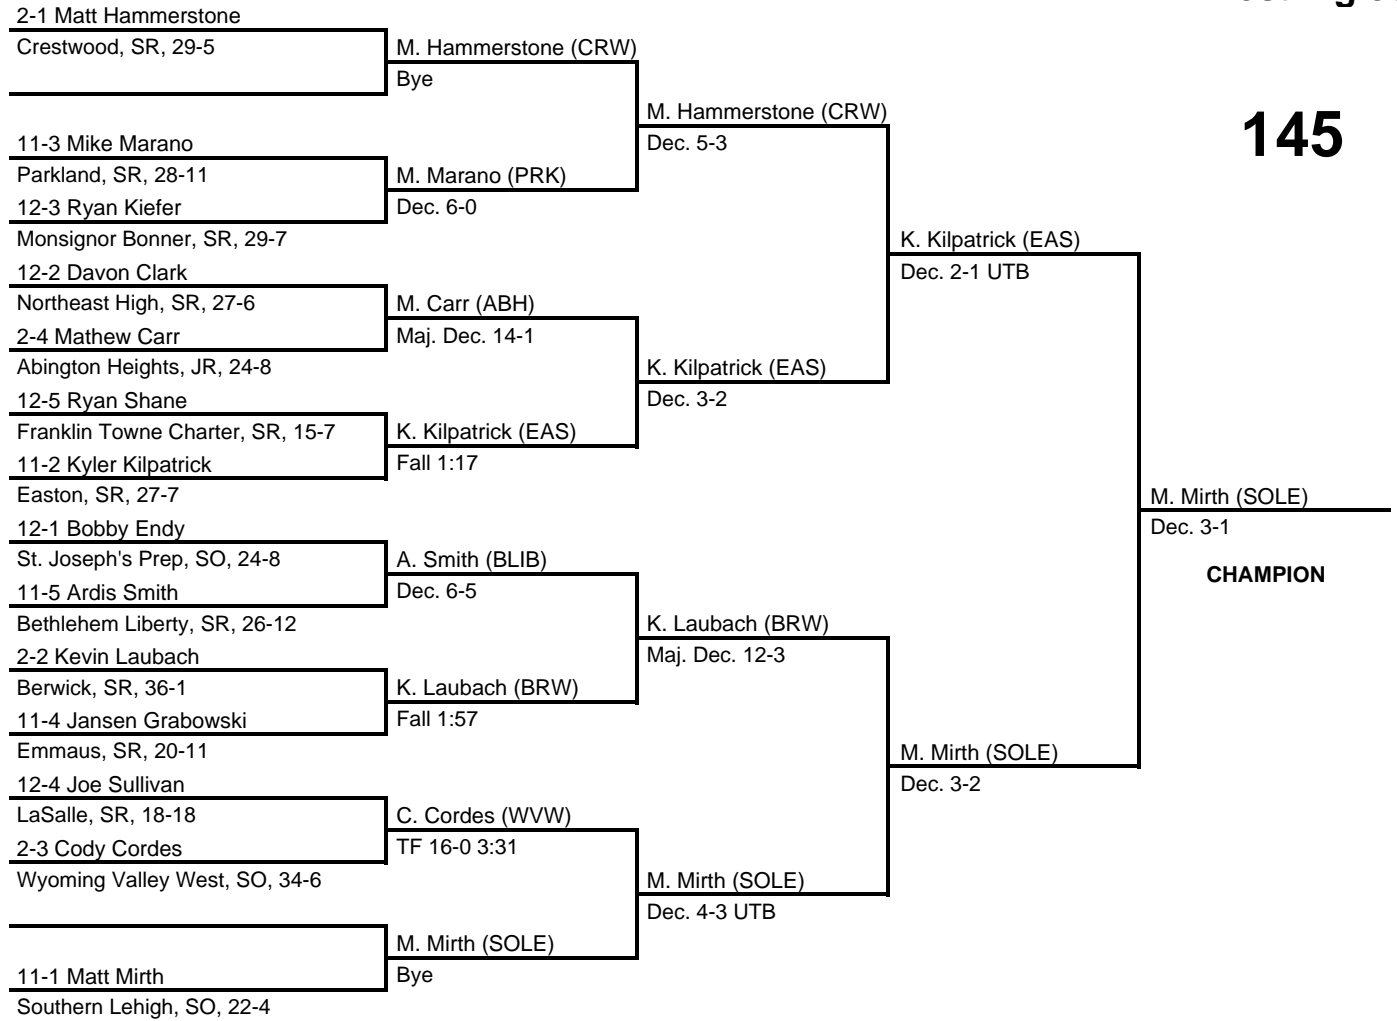

2013 North East AAA Regional

at Bethlehem Liberty HS -- March 1-2, 2013

results provided by
PA-Wrestling.com

145