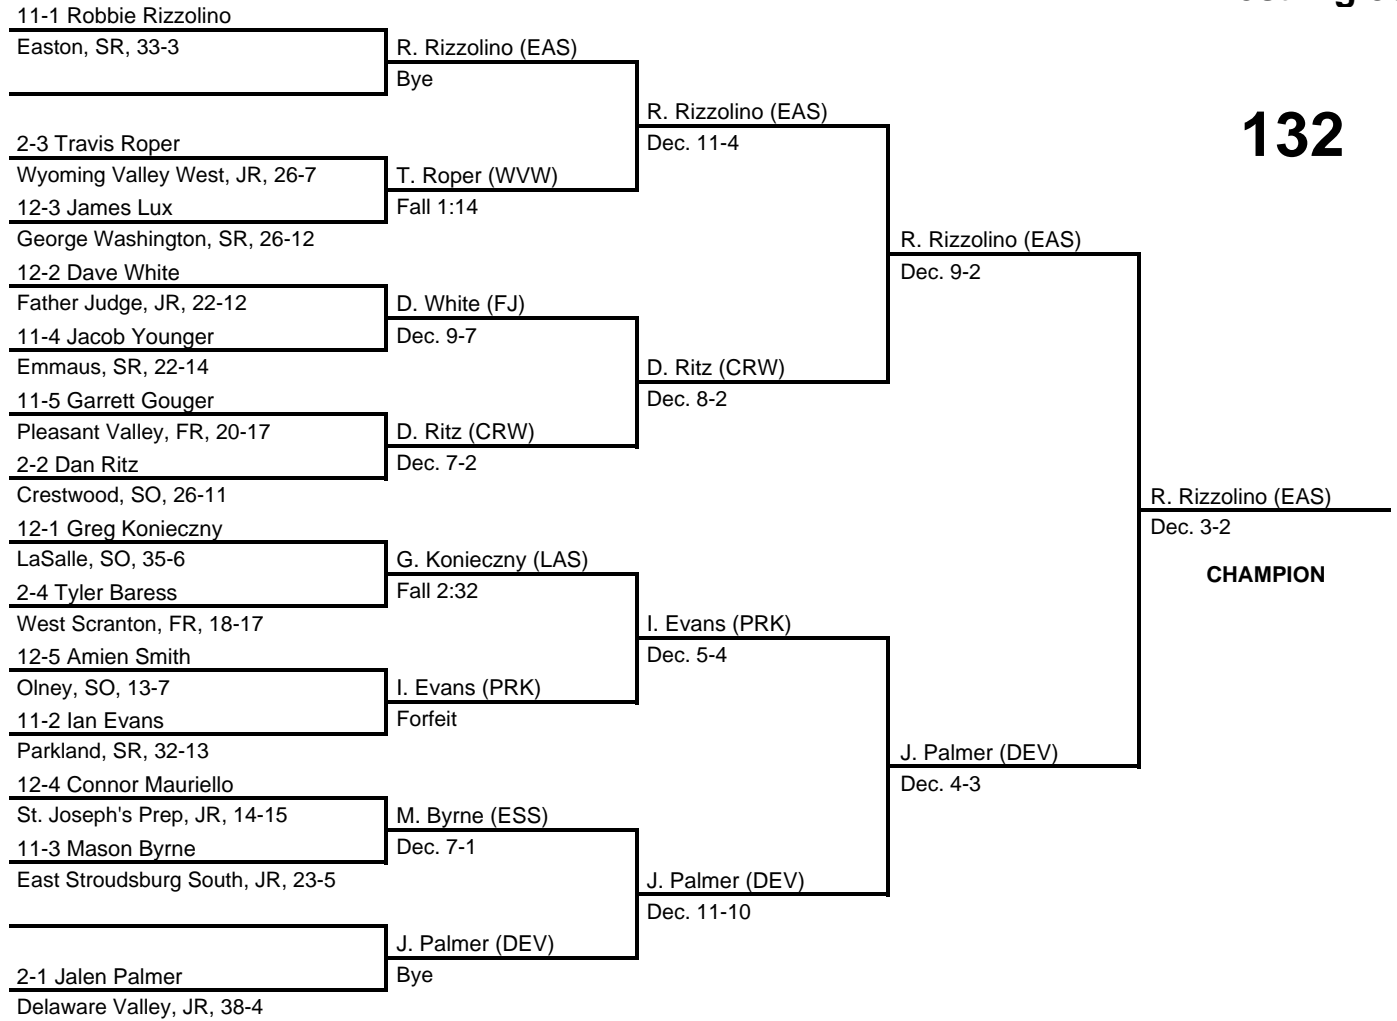

2013 North East AAA Regional

at Bethlehem Liberty HS -- March 1-2, 2013

results provided by
PA-Wrestling.com

132