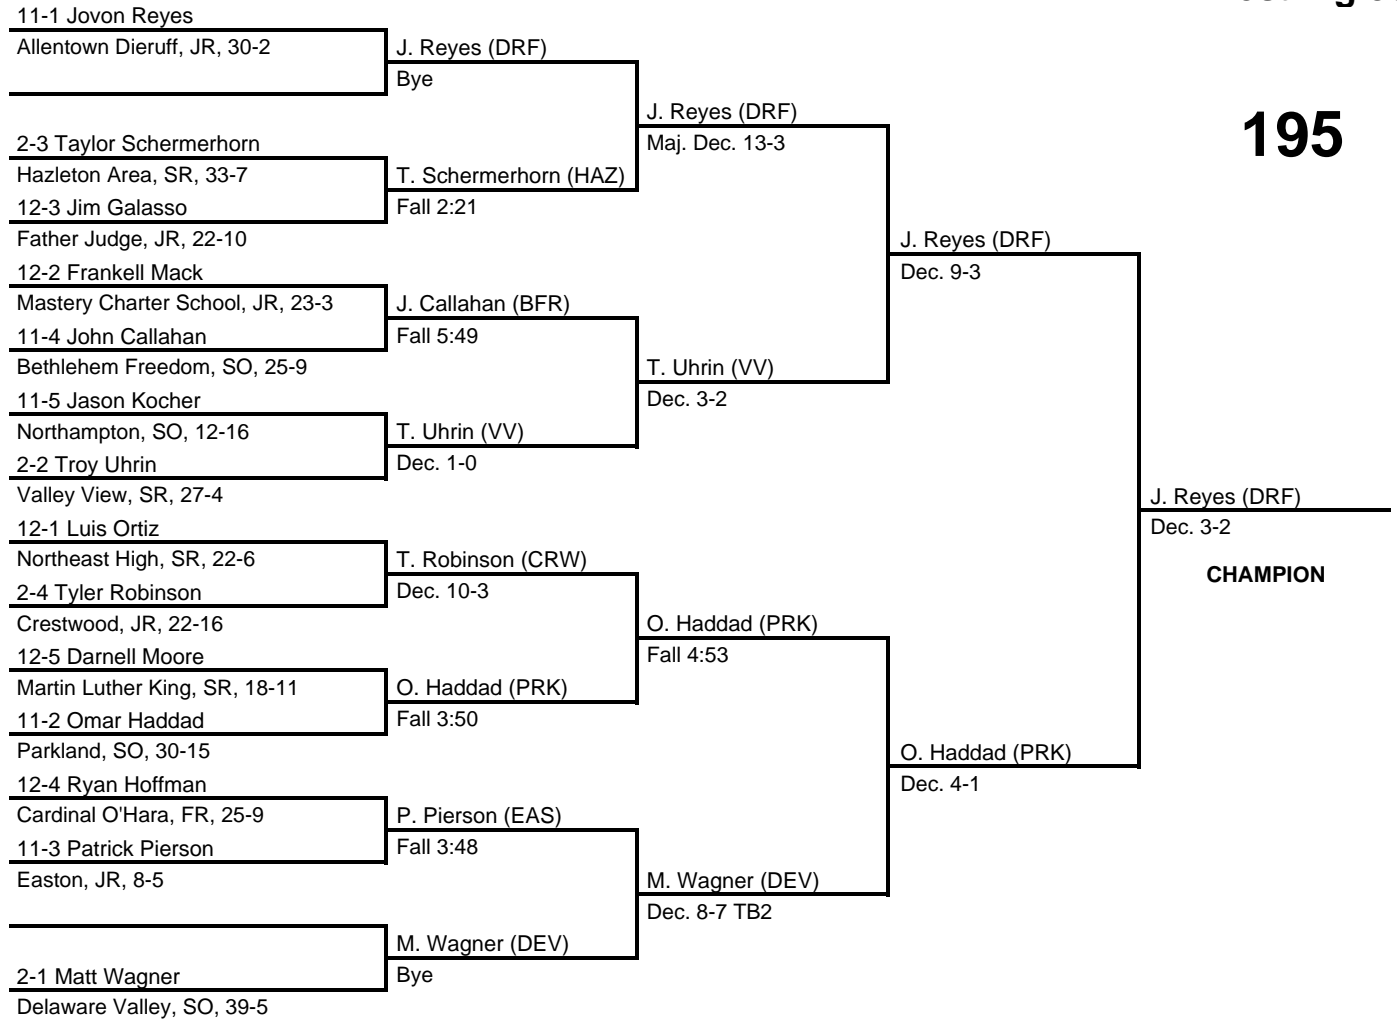

2013 North East AAA Regional

at Bethlehem Liberty HS -- March 1-2, 2013

results provided by
PA-Wrestling.com

182

2013 North East AAA Regional

at Bethlehem Liberty HS -- March 1-2, 2013

results provided by
PA-Wrestling.com